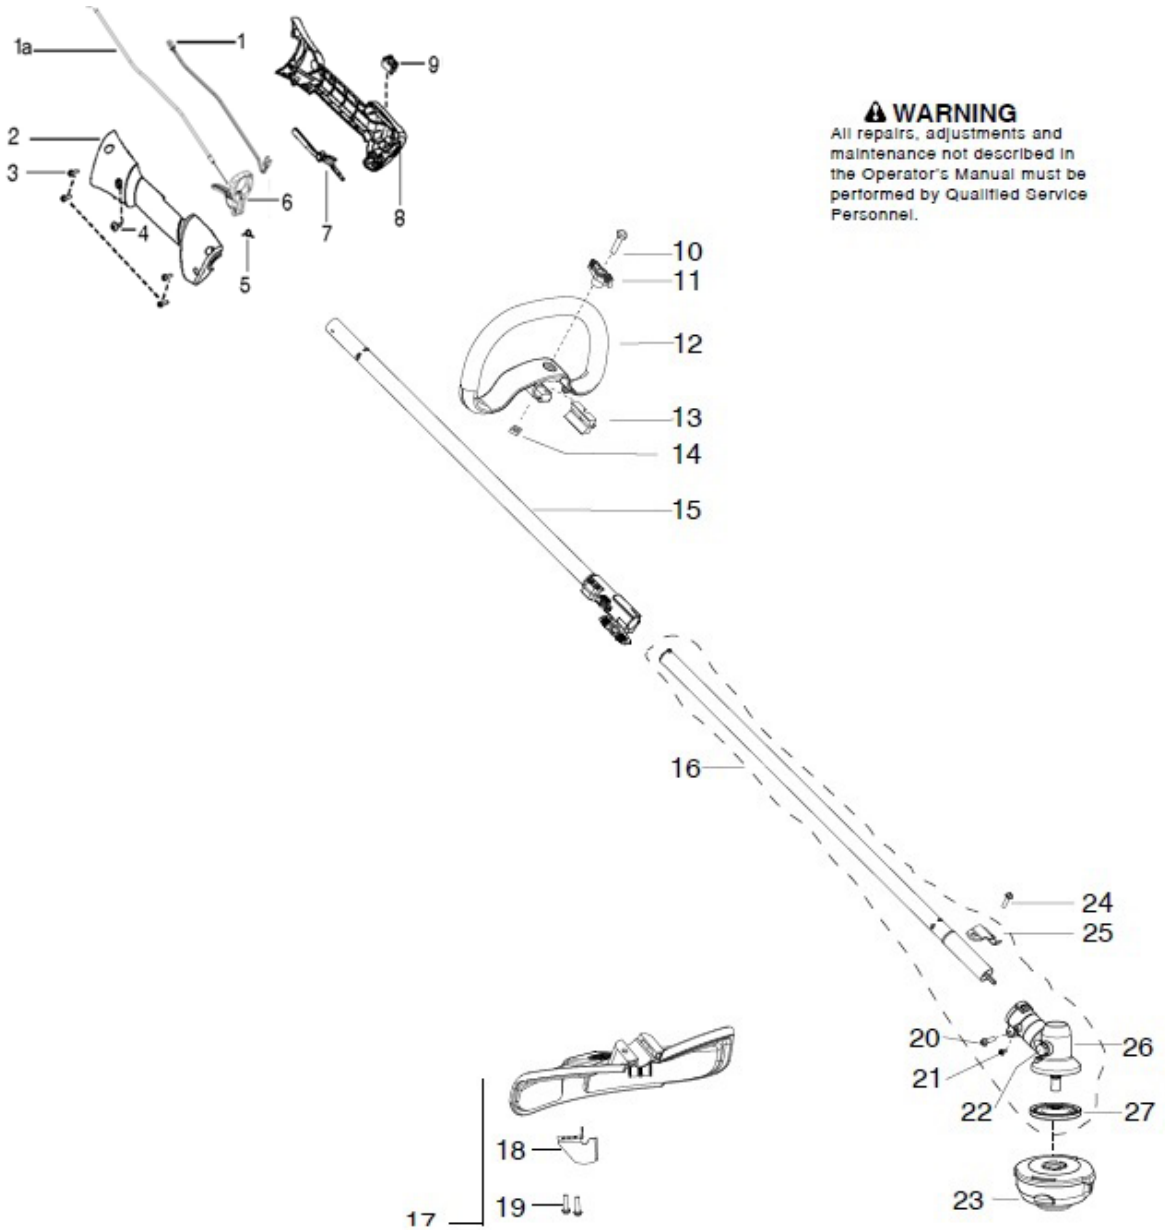

SHAFT & HANDLE

129 LK, 967146501, 2016-03, US_CAN

Ref	Part No	Description	Remark	QTY	KIT
1a	574 48 90-03	THROTTLE ASSY		1	
1	584 99 40-01	SHORT CIRCUIT CABLE		1	
2	545 22 30-01	THROTTLE		1	
3	574 44 40-01	SCREW ITXSCT		1	
4	584 29 40-01	SCREW ITXPANT		1	
5	530 01 64-54	RETURN SPRING		1	
6	574 35 53-01	TRIGGER		1	
7	574 35 54-01	THROTTLE		1	
8	545 22 32-01	HOUSING		1	
9	545 04 93-09	SWITCH MOMENTARY		1	
10	725 23 80-51	SCREW EHHM		1	
11	503 87 90-01	KNOB		1	
12	503 87 19-07	HANDLE		1	
13	503 94 03-01	DISTANCE		1	
14	502 19 71-01	SQUARE NUT		1	
15	580 44 66-26	KIT		1	
16	580 44 66-27	KIT		1	
17	580 44 66-06	KIT		1	
18	530 05 22-86	LINE		1	
19	584 41 00-01	SCREW		1	
20	584 41 05-01	SCREW		1	
21	584 41 06-01	SCREW		1	
22	575 72 46-01	PLUG		1	
23	537 33 83-06	TRIMMER HEAD		1	
24	584 41 01-01	SCREW		1	
25	530 05 75-54	BRACKET		1	
26	530 09 62-95	BEVEL GEAR		1	
27	537 23 49-01	DRIVER ASSY		1	
	521 53 30-01	SOCKET		1	
	580 44 66-05	DECAL KIT		1	
	584 26 87-01	THROTTLE HANDLE ASSY		1	1,1a,2,3, 4,5,6,7,8 ,9