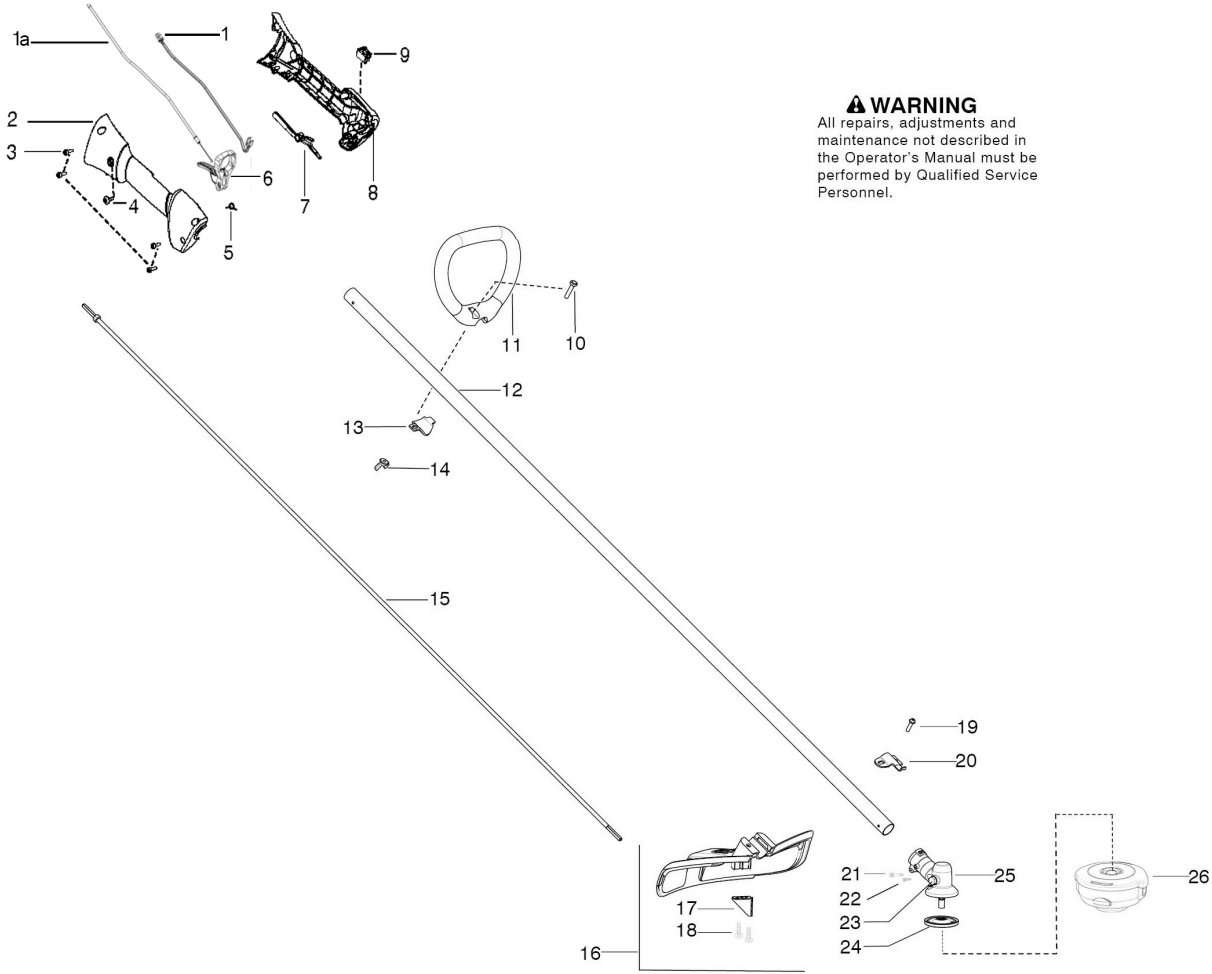

⚠ WARNING
All repairs, adjustments and maintenance not described in the Operator's Manual must be performed by Qualified Service Personnel.

SHAFT & HANDLE

129 L, 967193501, 2016-03, ROW

Ref	Part No	Description	Remark	QTY	KIT
1a	574 48 90-03	THROTTLE ASSY	CABLE ONLY	1	
1	584 99 40-01	SHORT CIRCUIT CABLE		1	
2	545 22 30-01	THROTTLE		1	
3	574 44 40-01	SCREW ITXSCT		1	
4	584 29 40-01	SCREW ITXPANT		1	
5	530 01 64-54	RETURN SPRING		1	
6	574 35 53-01	TRIGGER		1	
7	574 35 54-01	THROTTLE		1	
8	545 22 32-01	HOUSING		1	
9	545 04 93-09	SWITCH MOMENTARY		1	
10	530 01 58-20	SCREW		1	
11	545 04 22-02	HANDLE		1	
12	580 44 66-08	DRIVE SHAFT ASSY		1	
13	530 05 91-85	CLAMP		1	
14	530 01 61-52	WING NUT		1	
15	545 00 75-07	SHAFT		1	
16	580 44 66-06	KIT		1	
17	530 05 22-86	LINE		1	
18	584 41 00-01	SCREW		1	
19	584 41 01-01	SCREW		1	
20	530 05 75-54	BRACKET		1	
21	584 41 05-01	SCREW		1	
22	584 41 06-01	SCREW		1	
23	575 72 46-01	PLUG		1	
24	537 23 49-01	DRIVER ASSY		1	
25	530 09 62-95	BEVEL GEAR		1	
26	537 33 83-06	TRIMMER HEAD		1	
	521 53 30-01	SOCKET		1	
	580 44 66-07	DECAL KIT		1	Decal (RoW)
	584 26 87-01	THROTTLE HANDLE ASSY		1	1,1a,2,3, 4,5,6,7,8 ,9