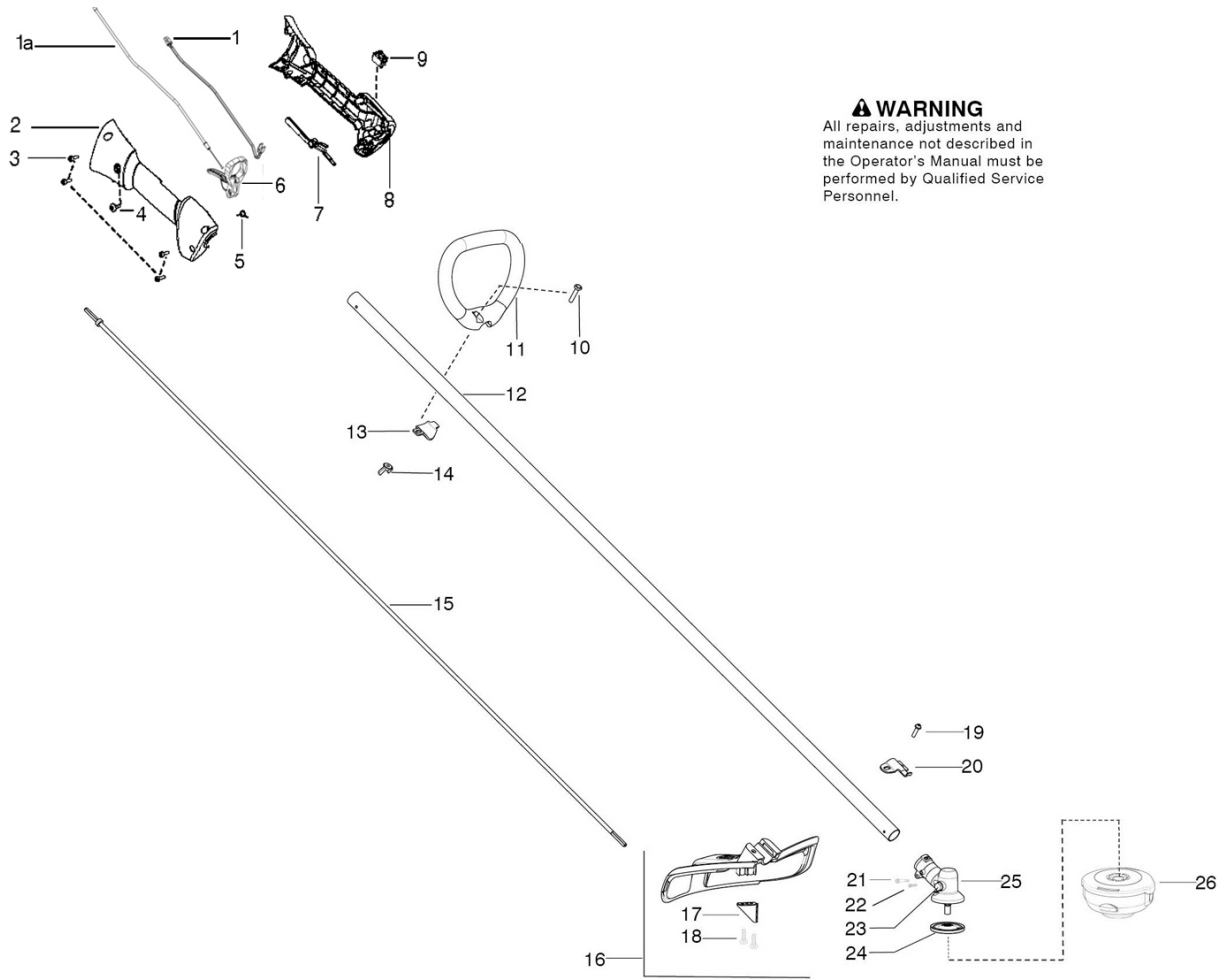

SHAFT & HANDLE

129 L, 967192701, 2016-03, US_CAN

Ref	Part No	Description	Remark	QTY	KIT
1a	574 48 90-03	THROTTLE ASSY		1	
1	584 99 40-01	SHORT CIRCUIT CABLE		1	
2	545 22 30-01	THROTTLE		1	
3	574 44 40-01	SCREW ITXSCT		1	
4	584 29 40-01	SCREW ITXPANT		1	
5	530 01 64-54	RETURN SPRING		1	
6	574 35 53-01	TRIGGER		1	
7	574 35 54-01	THROTTLE		1	
8	545 22 32-01	HOUSING		1	
9	545 04 93-09	SWITCH MOMENTARY		1	
10	530 01 58-20	SCREW		1	
11	545 04 22-01	HANDLE		1	
12	580 44 66-12	KIT		1	
13	530 05 91-85	CLAMP		1	
14	530 01 61-52	WING NUT		1	
15	545 00 75-07	SHAFT		1	
16	580 44 66-06	KIT		1	
17	530 05 22-86	LINE		1	
18	584 41 00-01	SCREW		1	
19	584 41 01-01	SCREW		1	
20	530 05 75-54	BRACKET		1	
21	584 41 05-01	SCREW		1	
22	584 41 06-01	SCREW		1	
23	575 72 46-01	PLUG		1	
24	537 23 49-01	DRIVER ASSY		1	
25	530 09 62-95	BEVEL GEAR		1	
26	537 33 83-06	TRIMMER HEAD		1	
	521 53 30-01	SOCKET		1	
	580 44 66-07	DECAL KIT		1	Decal (U.S.)
	584 26 87-01	THROTTLE HANDLE ASSY		1	1,1a,2,3, 4,5,6,7,8 ,9