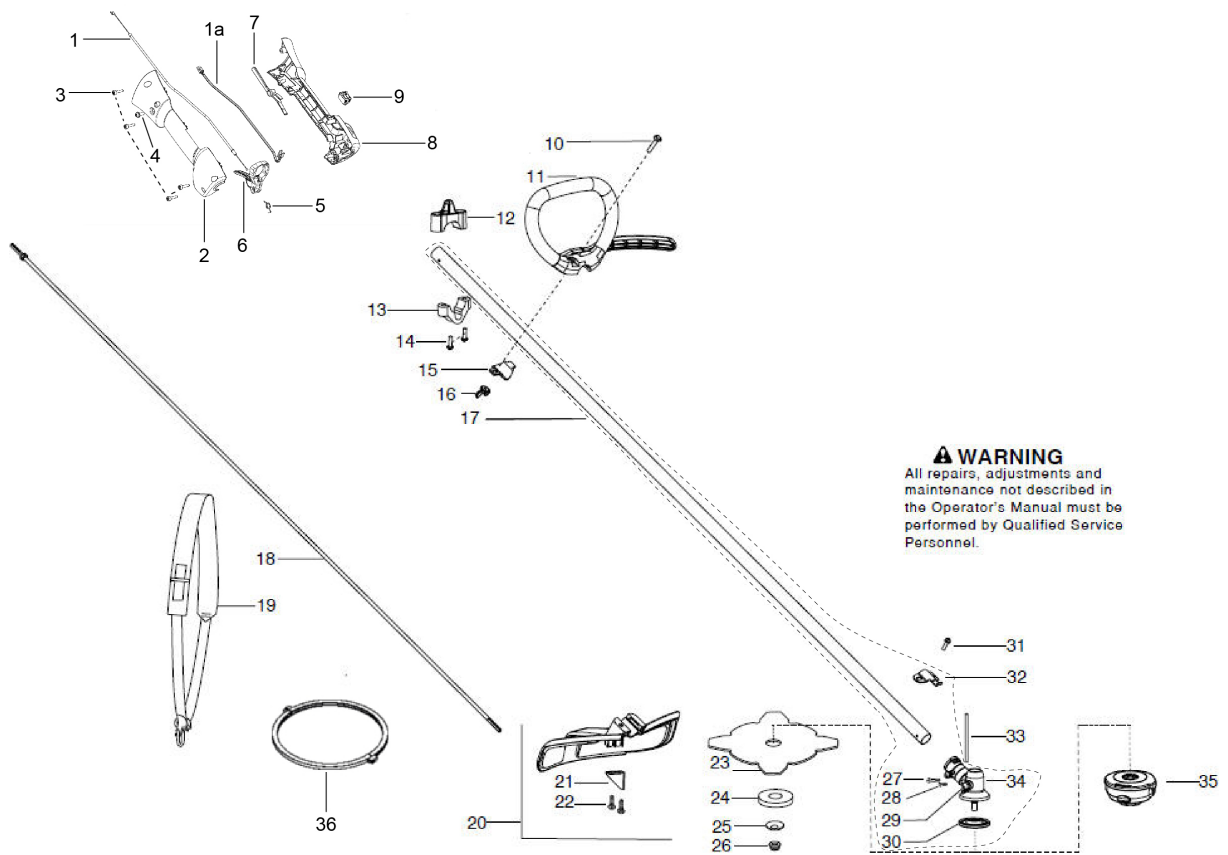

SHAFT & HANDLE

129 RJ, 967193401, 2016-03, ROW

Ref	Part No	Description	Remark	QTY KIT
1	574 48 90-03	THROTTLE ASSY	CABLE ONLY	1
2	545 22 30-01	THROTTLE		1
3	530 01 64-49	SCREW		1
4	530 01 58-05	SCREW		1
5	530 01 64-54	RETURN SPRING		1
6	574 35 53-01	TRIGGER		1
7	574 35 54-01	THROTTLE		1
8	545 22 32-01	HOUSING		1
9	545 04 93-09	SWITCH MOMENTARY		1
10	530 01 58-20	SCREW		1
11	545 13 97-01	HANDLE		1
12	545 11 33-01	CLAMP		1
13	545 05 66-01	CLAMP		1
14	530 01 59-40	SCREW		1
15	530 05 91-85	CLAMP		1
16	530 01 61-52	WING NUT		1
17	580 44 66-21	KIT		1
18	545 00 75-07	SHAFT		1
19	537 21 62-01	HARNESS		1
20	580 44 66-06	KIT		1
21	530 05 22-86	LINE		1
22	530 01 58-14	SCREW		1
23	504 00 13-03	GRASS BLADE		1
24	503 89 01-01	SUPPORT CUP		1
25	537 28 56-01	SUPPORT FLANGE		1
26	503 85 63-01	NUT		1
27	530 01 60-14	SCREW		1
28	545 00 39-02	SCREW		1
29	575 72 46-01	PLUG		1
30	537 23 49-01	DRIVER ASSY		1
31	530 01 57-71	SCREW		1
32	530 05 75-54	BRACKET		1
33	502 28 59-01	STOP		1
34	530 09 62-95	BEVEL GEAR		1
35	578 44 61-01	TRIMMER HEAD		1
	537 31 29-01	SAW BLADE GUARD		1
	521 53 30-01	SOCKET		1
	580 44 66-19	DECAL KIT		1