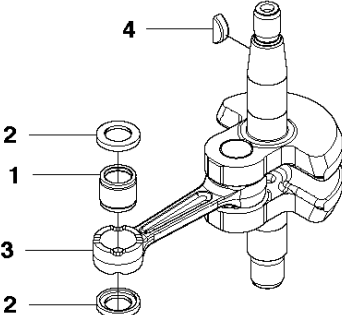

CARBURETOR

226HD75S, 967279901, 967279902, 2015-02

Ref	Part No	Description	Remark	QTY	KIT
1	586 43 44-01	CARBURETTOR		1	
2	528 07 01-01	REBUILD KIT		1	1
3	502 23 84-01	CARBURETTOR BODY		1	1, 2
4	515 37 87-01	GASKET KIT		1	1, 2
5	506 74 09-01	BODY		1	1
6	506 74 10-01	COVER		1	1
7	505 30 67-01	PUMP		1	1
8	506 73 86-01	RING		1	1
9	506 74 12-01	SWIVEL		1	1
10	505 30 79-01	SCREW		2	1
11	506 74 60-01	BRACKET		1	1
12	506 61 26-01	NUT		1	1
13	505 30 82-01	SCREW-CABLE-ADJ		1	1
14	506 74 11-01	SCREW		4	1
15	506 74 61-01	WASHER		1	1
16	505 30 83-01	SCREW		1	1

CLUTCH & OIL PUMP

226HD75S, 967279901, 967279902, 2015-02

Ref	Part No	Description	Remark	QTY	KIT
1	586 93 71-01	GEAR CASE		1	
2	529 26 98-01	BEARING		2	1
3	506 60 99-01	RING		1	1
4	506 62 69-01	PLATE		1	1
5	506 68 88-01	BOLT		2	1
6	586 93 72-01	GEAR CASE		1	
7	506 62 69-01	PLATE		1	6
8	506 68 88-01	BOLT		2	6
9	506 68 83-01	GASKET		1	
10	506 61 95-01	DRUM		1	
11	506 62 72-01	GEAR		1	
12	506 68 87-01	GEAR		1	
13	586 93 75-01	ROD		2	
14	505 17 15-01	FITTING		1	
15	506 68 89-01	FELT		1	
16	575 70 10-01	SCREW		6	
17	521 51 75-01	BOLT		3	
18	506 62 94-01	CLUTCH		1	
19	506 68 58-01	SPRING		1	18
20	505 05 44-01	WASHER		2	
21	506 61 38-01	WASHER		2	
22	506 65 22-01	BOLT		2	
23	506 65 21-01	PLATE		1	
24	506 61 42-01	WASHER		1	

CRANKCASE

226HD75S, 967279901, 967279902, 2015-02

Ref	Part No	Description	Remark	QTY KIT
1	506 63 84-01	CRANKCASE		1
2	506 68 48-01	GASKET		1
3	506 61 03-01	BEARING		2
4	504 12 15-01	SEALING		1
5	506 61 29-01	SEAL		1
6	506 60 99-01	RING		1
7	504 11 43-01	SCREW		3
8	506 62 96-01	PLATE		1
9	504 11 96-01	SCREW		2
10	506 74 56-01	BOLT		1
11	506 65 71-01	DEFLECTOR		1

J 226HD
CRANK SHAFT

CRANKSHAFT

226HD75S, 967279901, 967279902, 2015-02

Ref	Part No	Description	Remark	QTY KIT
1	506 68 50-01	BEARING		1
2	505 04 10-01	WASHER		2
3	506 65 18-01	CRANKSHAFT		1
4	506 68 94-01	KEY		1