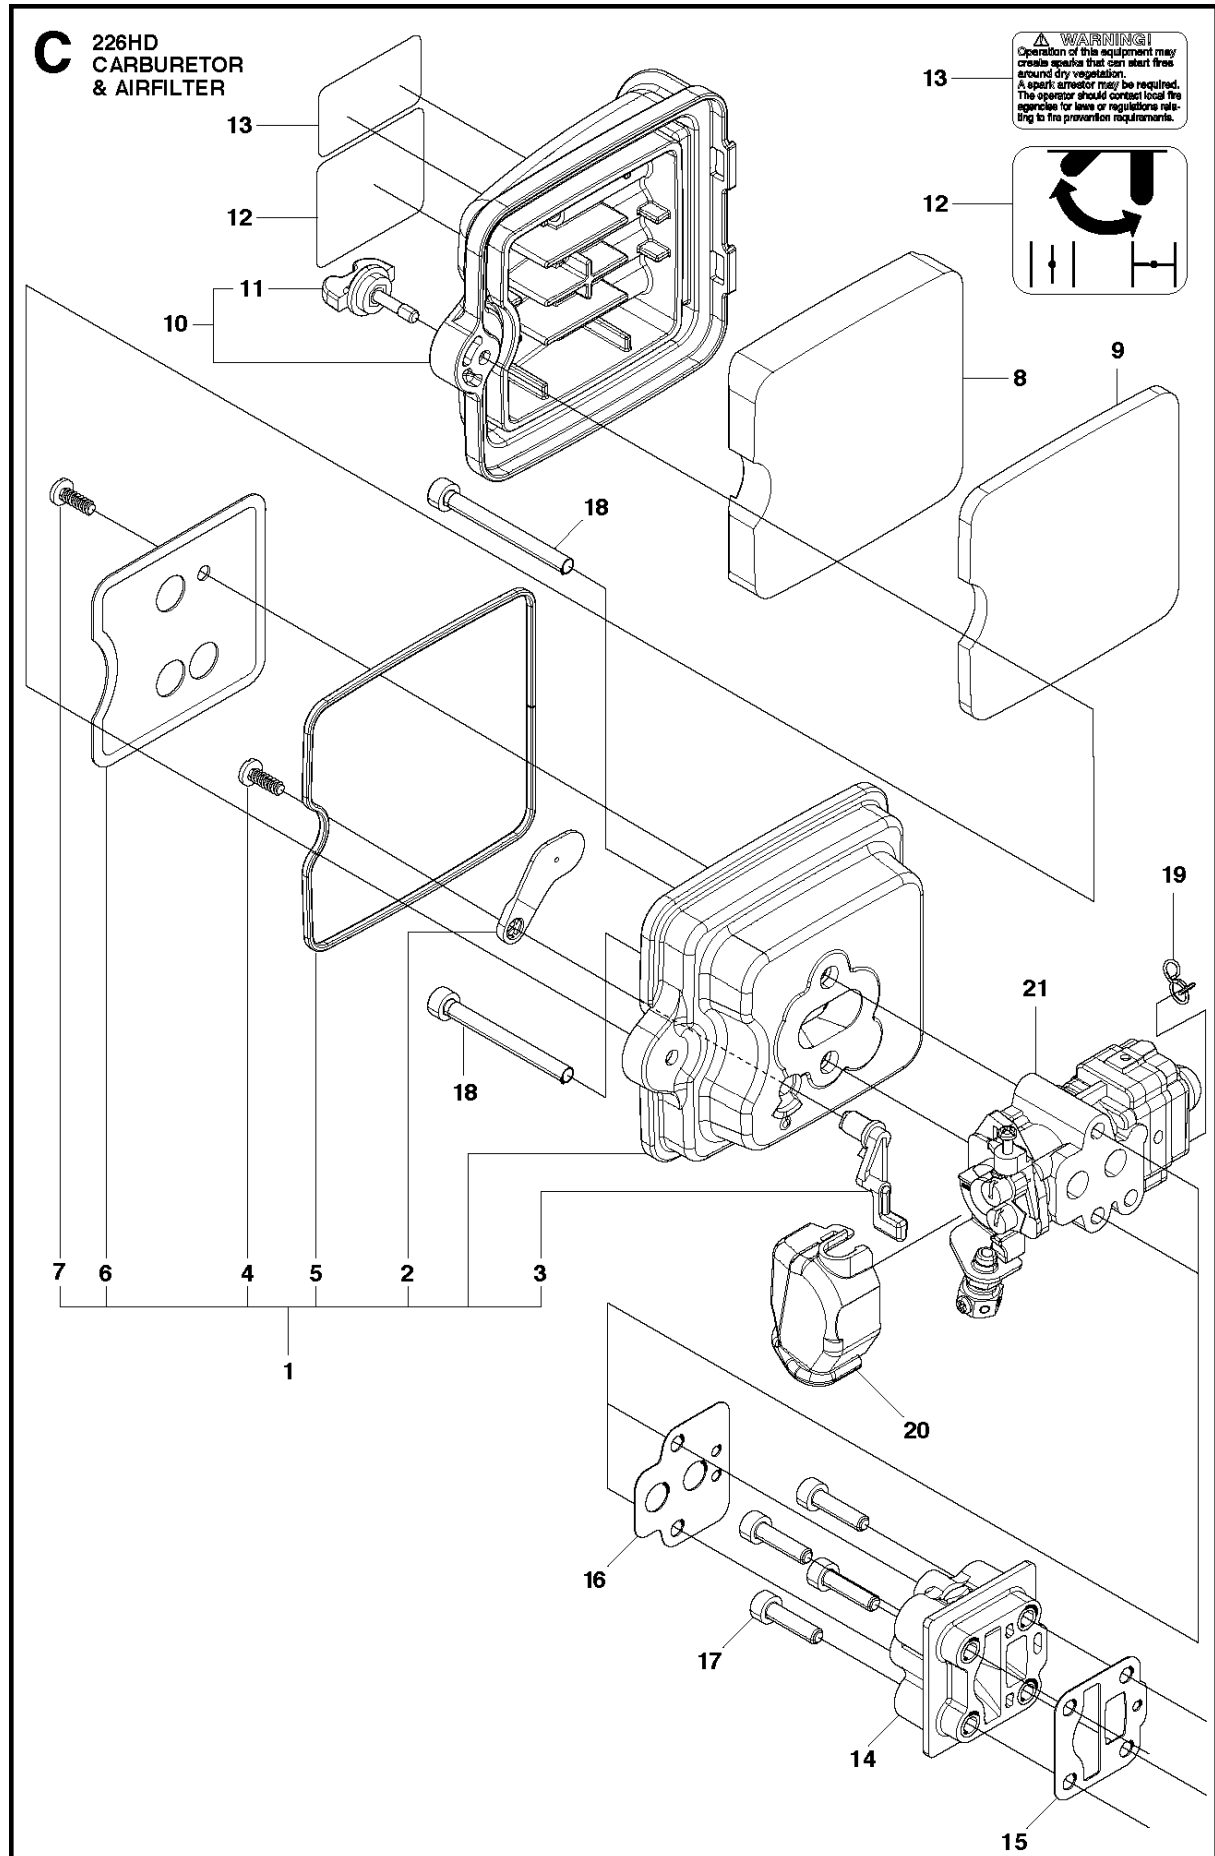

SPARE PARTS LIST

HEDGE TRIMMERS/POLE HEDGE
TRIMMERS

226HD75S, 967279901, 967279902,
2015-02

P 226HD
ACCESSORIES

ACCESSORIES

226HD75S, 967279901, 967279902, 2015-02

Ref	Part No	Description	Remark	QTY	KIT
1	521 83 99-01	TOOL-SET		1	
2	506 68 61-01	COMBINATION WRENCH		1	1
3	506 61 50-01	SPANNER		1	1

CARBURETOR

226HD75S, 967279901, 967279902, 2015-02

Ref	Part No	Description	Remark	QTY	KIT
1	586 43 44-01	CARBURETTOR		1	
2	528 07 01-01	REBUILD KIT		1	1
3	502 23 84-01	CARBURETTOR BODY		1	1, 2
4	515 37 87-01	GASKET KIT		1	1, 2
5	506 74 09-01	BODY		1	1
6	506 74 10-01	COVER		1	1
7	505 30 67-01	PUMP		1	1
8	506 73 86-01	RING		1	1
9	506 74 12-01	SWIVEL		1	1
10	505 30 79-01	SCREW		2	1
11	506 74 60-01	BRACKET		1	1
12	506 61 26-01	NUT		1	1
13	505 30 82-01	SCREW-CABLE-ADJ		1	1
14	506 74 11-01	SCREW		4	1
15	506 74 61-01	WASHER		1	1
16	505 30 83-01	SCREW		1	1

CLUTCH & OIL PUMP

226HD75S, 967279901, 967279902, 2015-02

Ref	Part No	Description	Remark	QTY	KIT
1	586 93 71-01	GEAR CASE		1	
2	529 26 98-01	BEARING		2	1
3	506 60 99-01	RING		1	1
4	506 62 69-01	PLATE		1	1
5	506 68 88-01	BOLT		2	1
6	586 93 72-01	GEAR CASE		1	
7	506 62 69-01	PLATE		1	6
8	506 68 88-01	BOLT		2	6
9	506 68 83-01	GASKET		1	
10	506 61 95-01	DRUM		1	
11	506 62 72-01	GEAR		1	
12	506 68 87-01	GEAR		1	
13	586 93 75-01	ROD		2	
14	505 17 15-01	FITTING		1	
15	506 68 89-01	FELT		1	
16	575 70 10-01	SCREW		6	
17	521 51 75-01	BOLT		3	
18	506 62 94-01	CLUTCH		1	
19	506 68 58-01	SPRING		1	18
20	505 05 44-01	WASHER		2	
21	506 61 38-01	WASHER		2	
22	506 65 22-01	BOLT		2	
23	506 65 21-01	PLATE		1	
24	506 61 42-01	WASHER		1	