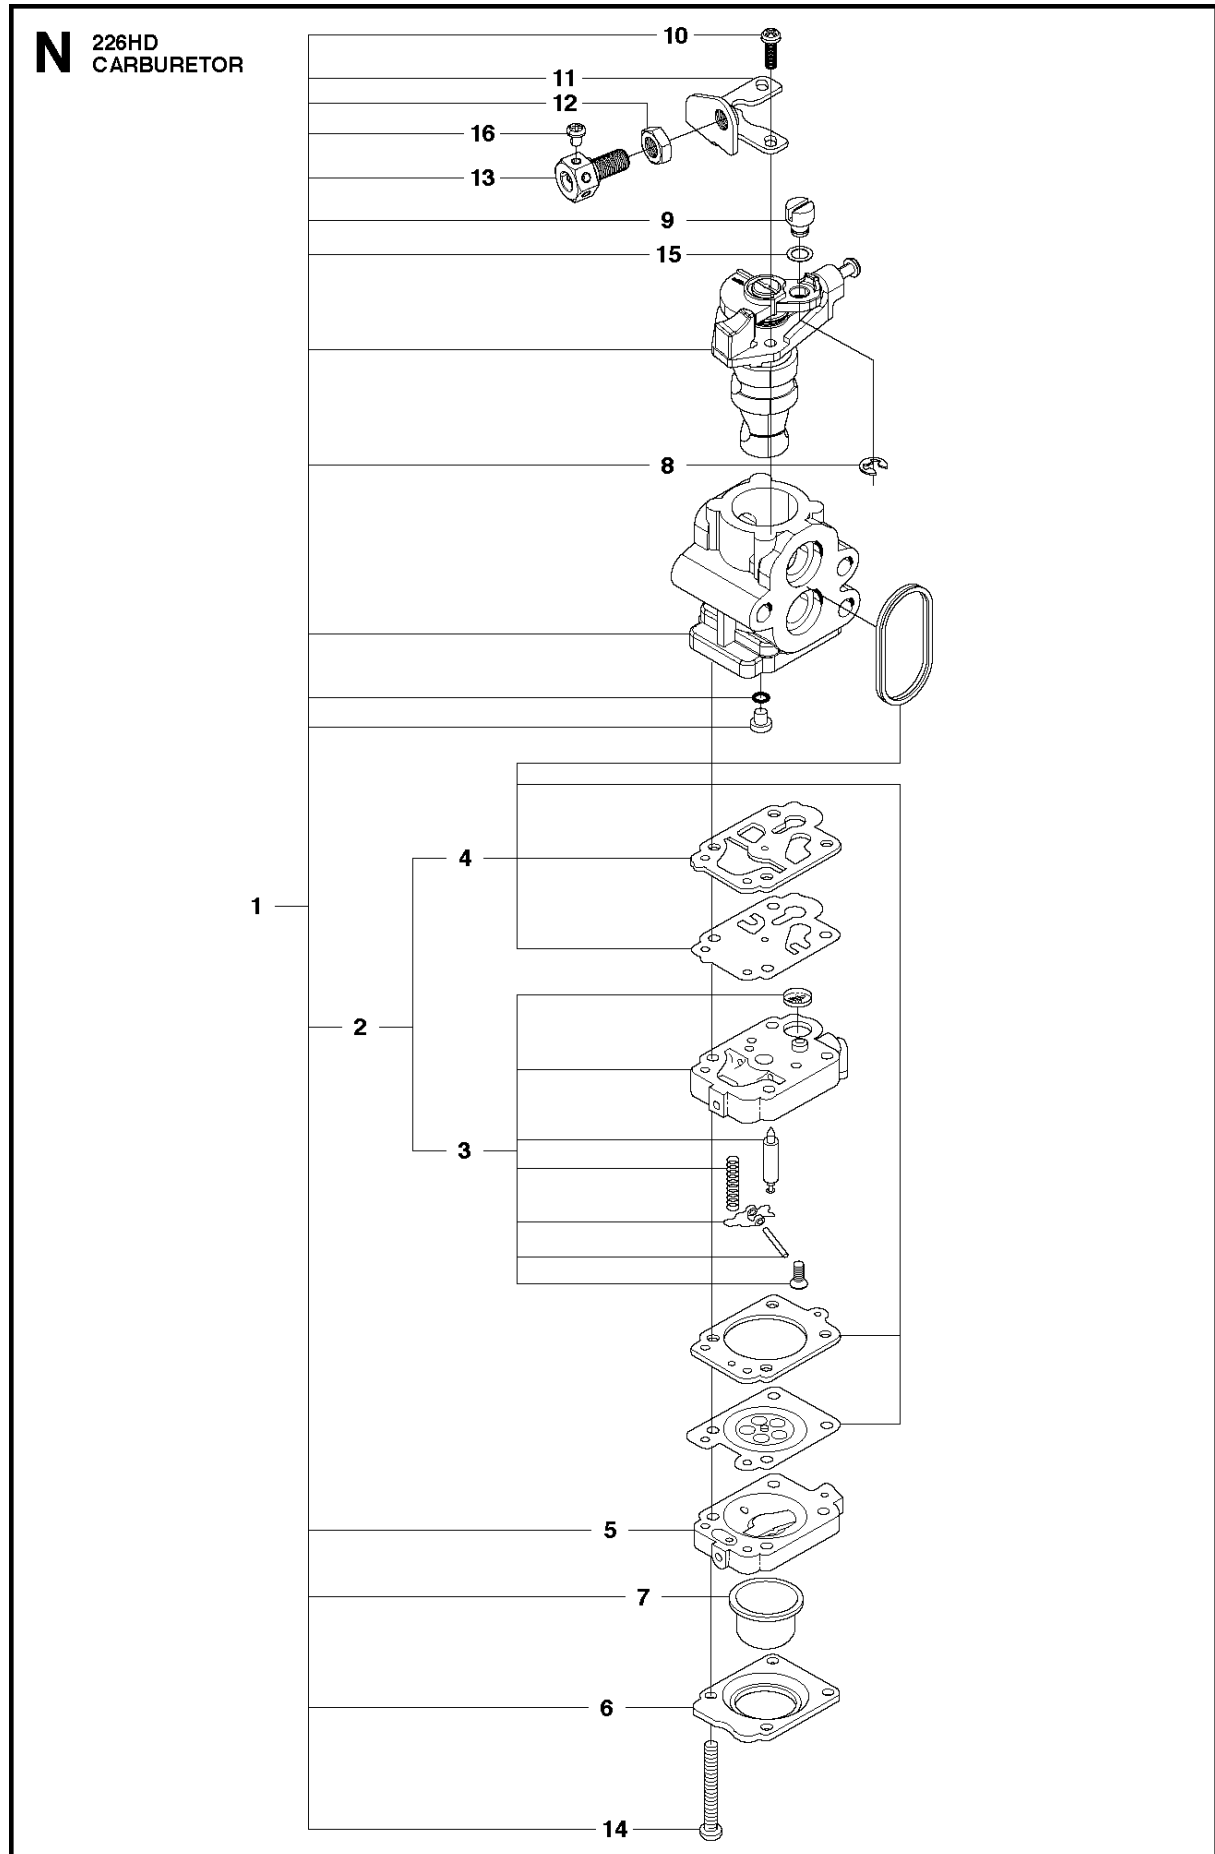

SPARE PARTS LIST

HEDGE TRIMMERS/POLE HEDGE
TRIMMERS

226HD75S, 967279901, 967279902,
2015-02

P 226HD
ACCESSORIES

ACCESSORIES

226HD75S, 967279901, 967279902, 2015-02

Ref	Part No	Description	Remark	QTY	KIT
1	521 83 99-01	TOOL-SET		1	
2	506 68 61-01	COMBINATION WRENCH		1	1
3	506 61 50-01	SPANNER		1	1

CARBURETOR

226HD75S, 967279901, 967279902, 2015-02

Ref	Part No	Description	Remark	QTY	KIT
1	586 43 44-01	CARBURETTOR		1	
2	528 07 01-01	REBUILD KIT		1	1
3	502 23 84-01	CARBURETTOR BODY		1	1, 2
4	515 37 87-01	GASKET KIT		1	1, 2
5	506 74 09-01	BODY		1	1
6	506 74 10-01	COVER		1	1
7	505 30 67-01	PUMP		1	1
8	506 73 86-01	RING		1	1
9	506 74 12-01	SWIVEL		1	1
10	505 30 79-01	SCREW		2	1
11	506 74 60-01	BRACKET		1	1
12	506 61 26-01	NUT		1	1
13	505 30 82-01	SCREW-CABLE-ADJ		1	1
14	506 74 11-01	SCREW		4	1
15	506 74 61-01	WASHER		1	1
16	505 30 83-01	SCREW		1	1

CLUTCH & OIL PUMP

226HD75S, 967279901, 967279902, 2015-02

Ref	Part No	Description	Remark	QTY	KIT
1	586 93 71-01	GEAR CASE		1	
2	529 26 98-01	BEARING		2	1
3	506 60 99-01	RING		1	1
4	506 62 69-01	PLATE		1	1
5	506 68 88-01	BOLT		2	1
6	586 93 72-01	GEAR CASE		1	
7	506 62 69-01	PLATE		1	6
8	506 68 88-01	BOLT		2	6
9	506 68 83-01	GASKET		1	
10	506 61 95-01	DRUM		1	
11	506 62 72-01	GEAR		1	
12	506 68 87-01	GEAR		1	
13	586 93 75-01	ROD		2	
14	505 17 15-01	FITTING		1	
15	506 68 89-01	FELT		1	
16	575 70 10-01	SCREW		6	
17	521 51 75-01	BOLT		3	
18	506 62 94-01	CLUTCH		1	
19	506 68 58-01	SPRING		1	18
20	505 05 44-01	WASHER		2	
21	506 61 38-01	WASHER		2	
22	506 65 22-01	BOLT		2	
23	506 65 21-01	PLATE		1	
24	506 61 42-01	WASHER		1	