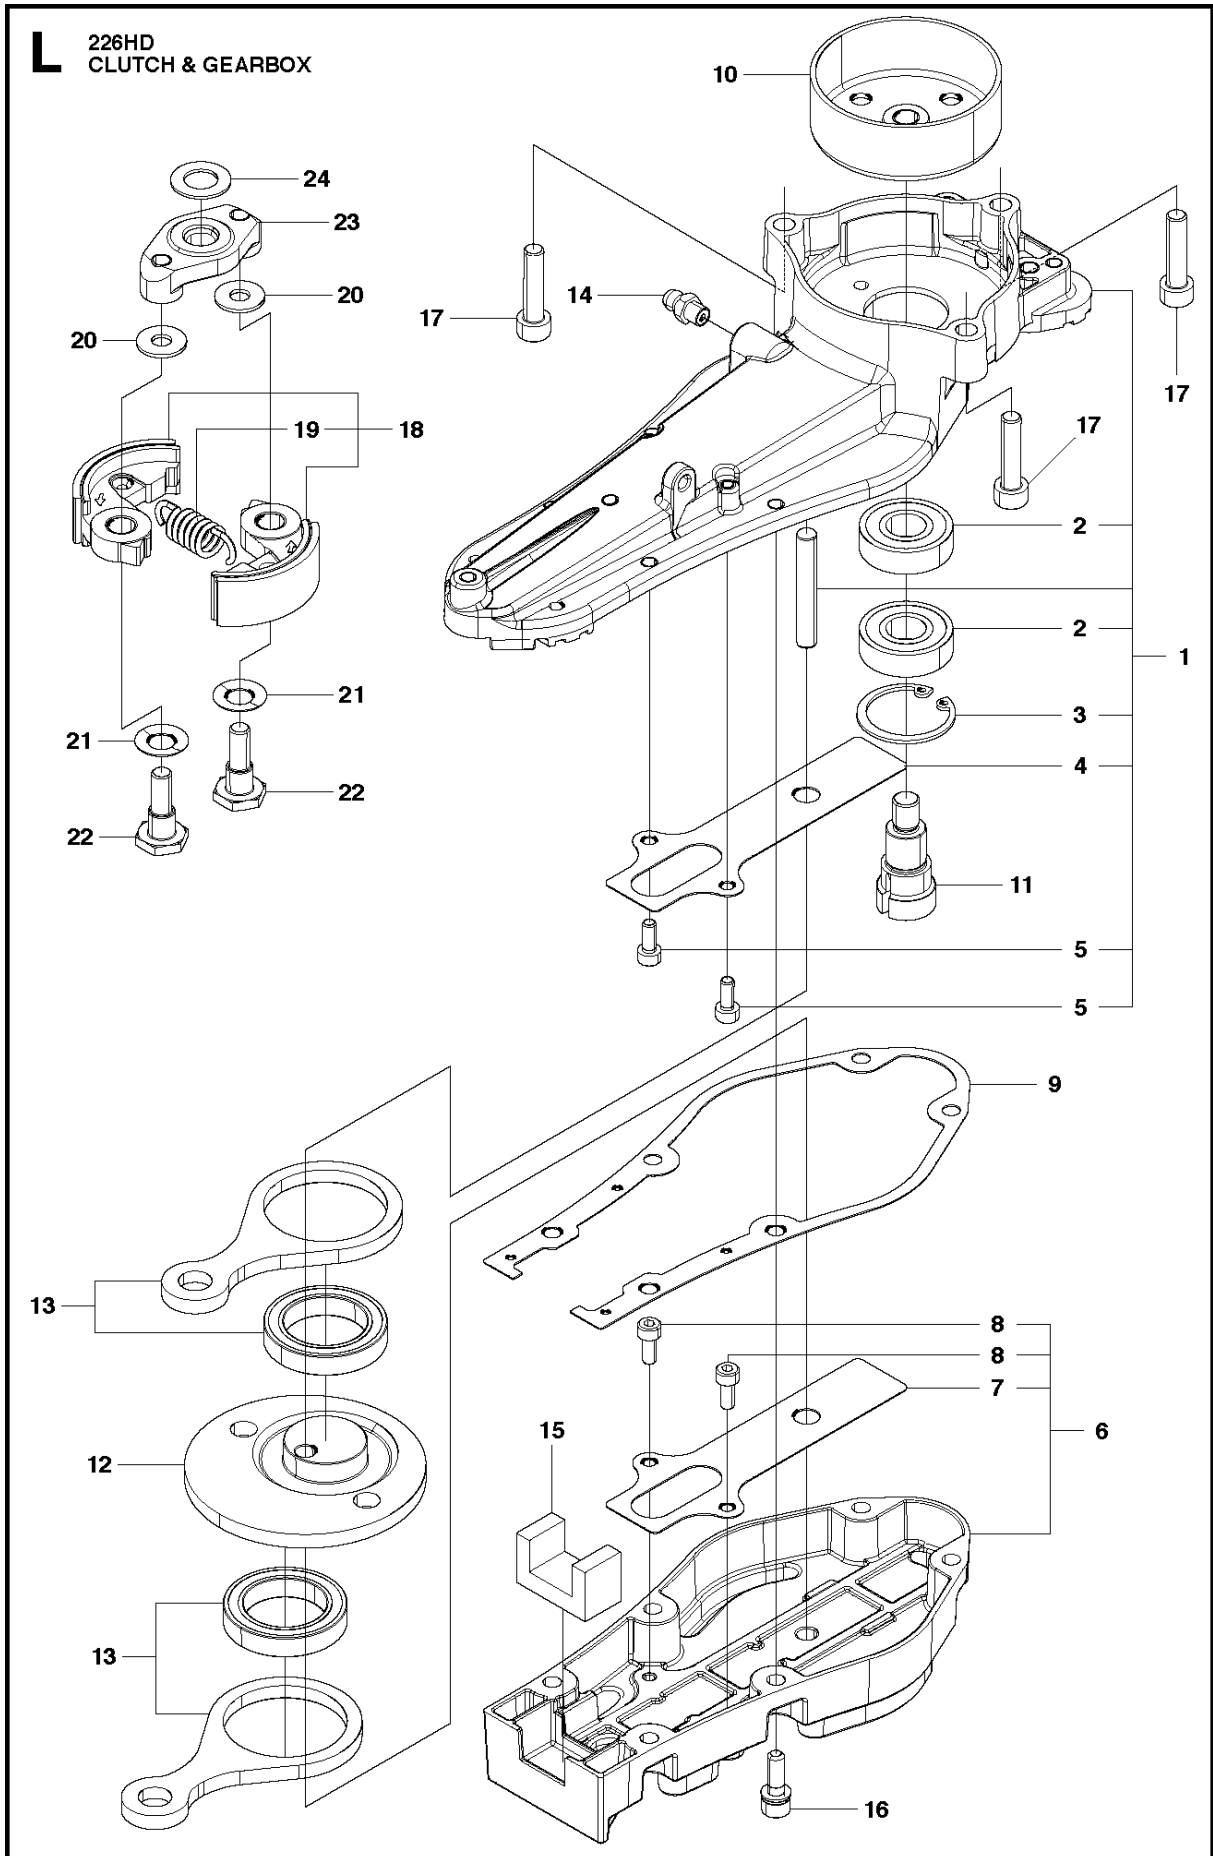

SPARE PARTS LIST

HEDGE TRIMMERS/POLE HEDGE
TRIMMERS

226HD75S, 967279901, 967279902,
2015-02

P 226HD
ACCESSORIES

ACCESSORIES

226HD75S, 967279901, 967279902, 2015-02

Ref	Part No	Description	Remark	QTY	KIT
1	521 83 99-01	TOOL-SET		1	
2	506 68 61-01	COMBINATION WRENCH		1	1
3	506 61 50-01	SPANNER		1	1

CARBURETOR

226HD75S, 967279901, 967279902, 2015-02

Ref	Part No	Description	Remark	QTY	KIT
1	586 43 44-01	CARBURETTOR		1	
2	528 07 01-01	REBUILD KIT		1	1
3	502 23 84-01	CARBURETTOR BODY		1	1, 2
4	515 37 87-01	GASKET KIT		1	1, 2
5	506 74 09-01	BODY		1	1
6	506 74 10-01	COVER		1	1
7	505 30 67-01	PUMP		1	1
8	506 73 86-01	RING		1	1
9	506 74 12-01	SWIVEL		1	1
10	505 30 79-01	SCREW		2	1
11	506 74 60-01	BRACKET		1	1
12	506 61 26-01	NUT		1	1
13	505 30 82-01	SCREW-CABLE-ADJ		1	1
14	506 74 11-01	SCREW		4	1
15	506 74 61-01	WASHER		1	1
16	505 30 83-01	SCREW		1	1

CLUTCH & OIL PUMP

226HD75S, 967279901, 967279902, 2015-02

Ref	Part No	Description	Remark	QTY	KIT
1	586 93 71-01	GEAR CASE		1	
2	529 26 98-01	BEARING		2	1
3	506 60 99-01	RING		1	1
4	506 62 69-01	PLATE		1	1
5	506 68 88-01	BOLT		2	1
6	586 93 72-01	GEAR CASE		1	
7	506 62 69-01	PLATE		1	6
8	506 68 88-01	BOLT		2	6
9	506 68 83-01	GASKET		1	
10	506 61 95-01	DRUM		1	
11	506 62 72-01	GEAR		1	
12	506 68 87-01	GEAR		1	
13	586 93 75-01	ROD		2	
14	505 17 15-01	FITTING		1	
15	506 68 89-01	FELT		1	
16	575 70 10-01	SCREW		6	
17	521 51 75-01	BOLT		3	
18	506 62 94-01	CLUTCH		1	
19	506 68 58-01	SPRING		1	18
20	505 05 44-01	WASHER		2	
21	506 61 38-01	WASHER		2	
22	506 65 22-01	BOLT		2	
23	506 65 21-01	PLATE		1	
24	506 61 42-01	WASHER		1	