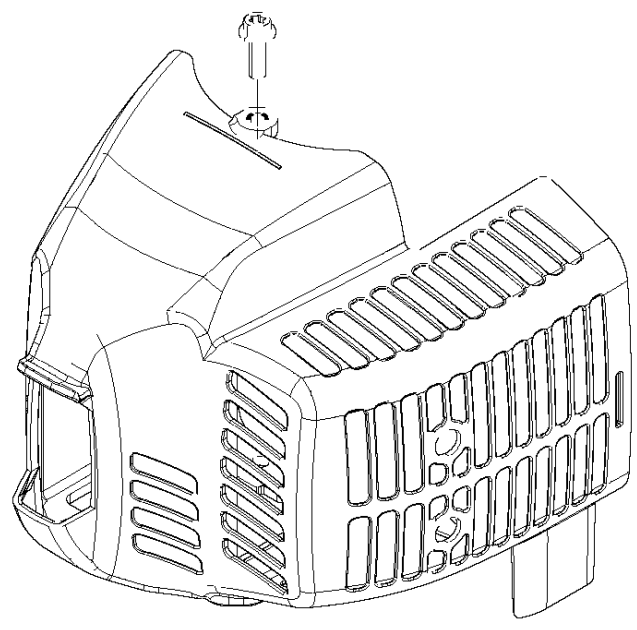

A 226HD
STARTER

STARTER

226HD75S, 967279901, 967279902, 2015-02

Ref	Part No	Description	Remark	QTY KIT	
1	506 65 72-01	RECOIL ASSY		1	
2	506 68 42-01	REEL		1	1
3	506 67 43-01	SPRING		1	1
4	506 61 30-01	SCREW		1	1
5	506 68 34-01	ROPE		1	1
6	506 61 47-01	KNOB		1	1
7	506 74 56-01	BOLT		4	
9	528 05 17-01	LABEL,RECOIL	226HD75S	1