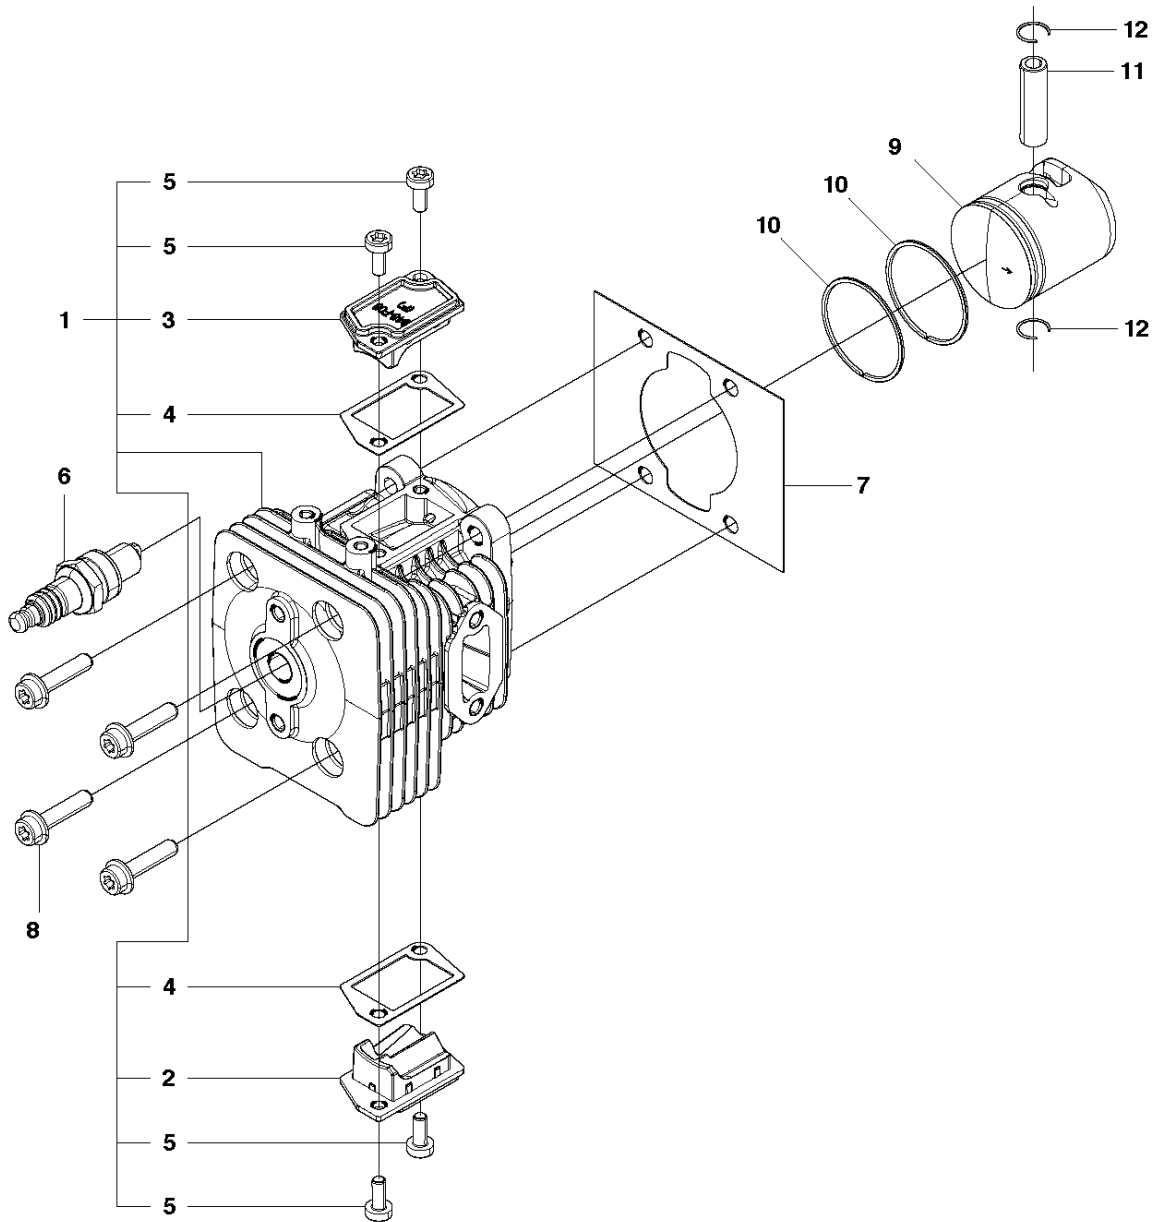

G 226HD
CYLINDER & PISTON

CYLINDER, PISTON & MUFFLER

226HD75S, 967279901, 967279902, 2015-02

Ref	Part No	Description	Remark	QTY	KIT
1	528 05 21-01	CYLINDER-C		1	
2	506 65 41-02	COVER		1	1
3	506 65 42-02	COVER		1	1
4	506 65 43-01	GASKET		2	1
5	504 11 92-01	SCREW		4	1
6	528 07 40-01	SPARKPLUG		1	
7	506 62 97-01	GASKET		1	
8	506 74 52-01	BOLT		4	
9	528 05 23-01	PISTON		1	
10	506 61 81-01	RING		2	
11	505 04 07-01	PIN		1	
12	505 04 52-01	RING		2