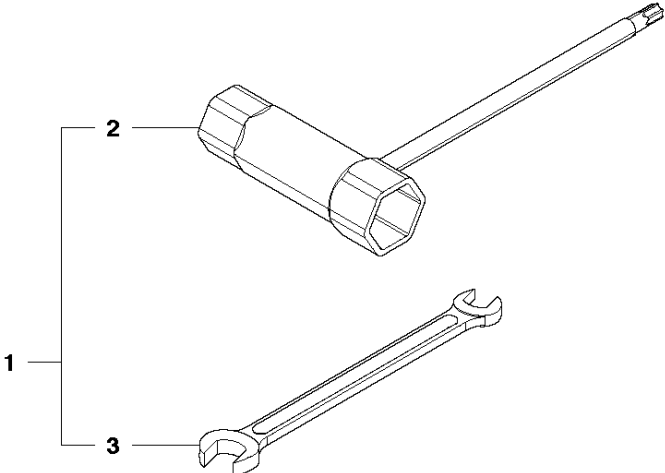

SPARE PARTS LIST

HEDGE TRIMMERS/POLE HEDGE
TRIMMERS

226HD75S, 967279901, 967279902,
2015-02

P 226HD
ACCESSORIES

ACCESSORIES

226HD75S, 967279901, 967279902, 2015-02

Ref	Part No	Description	Remark	QTY	KIT
1	521 83 99-01	TOOL-SET		1	
2	506 68 61-01	COMBINATION WRENCH		1	1
3	506 61 50-01	SPANNER		1	1

CARBURETOR

226HD75S, 967279901, 967279902, 2015-02

Ref	Part No	Description	Remark	QTY	KIT
1	586 43 44-01	CARBURETTOR		1	
2	528 07 01-01	REBUILD KIT		1	1
3	502 23 84-01	CARBURETTOR BODY		1	1, 2
4	515 37 87-01	GASKET KIT		1	1, 2
5	506 74 09-01	BODY		1	1
6	506 74 10-01	COVER		1	1
7	505 30 67-01	PUMP		1	1
8	506 73 86-01	RING		1	1
9	506 74 12-01	SWIVEL		1	1
10	505 30 79-01	SCREW		2	1
11	506 74 60-01	BRACKET		1	1
12	506 61 26-01	NUT		1	1
13	505 30 82-01	SCREW-CABLE-ADJ		1	1
14	506 74 11-01	SCREW		4	1
15	506 74 61-01	WASHER		1	1
16	505 30 83-01	SCREW		1	1

CLUTCH & OIL PUMP

226HD75S, 967279901, 967279902, 2015-02

Ref	Part No	Description	Remark	QTY	KIT
1	586 93 71-01	GEAR CASE		1	
2	529 26 98-01	BEARING		2	1
3	506 60 99-01	RING		1	1
4	506 62 69-01	PLATE		1	1
5	506 68 88-01	BOLT		2	1
6	586 93 72-01	GEAR CASE		1	
7	506 62 69-01	PLATE		1	6
8	506 68 88-01	BOLT		2	6
9	506 68 83-01	GASKET		1	
10	506 61 95-01	DRUM		1	
11	506 62 72-01	GEAR		1	
12	506 68 87-01	GEAR		1	
13	586 93 75-01	ROD		2	
14	505 17 15-01	FITTING		1	
15	506 68 89-01	FELT		1	
16	575 70 10-01	SCREW		6	
17	521 51 75-01	BOLT		3	
18	506 62 94-01	CLUTCH		1	
19	506 68 58-01	SPRING		1	18
20	505 05 44-01	WASHER		2	
21	506 61 38-01	WASHER		2	
22	506 65 22-01	BOLT		2	
23	506 65 21-01	PLATE		1	
24	506 61 42-01	WASHER		1	