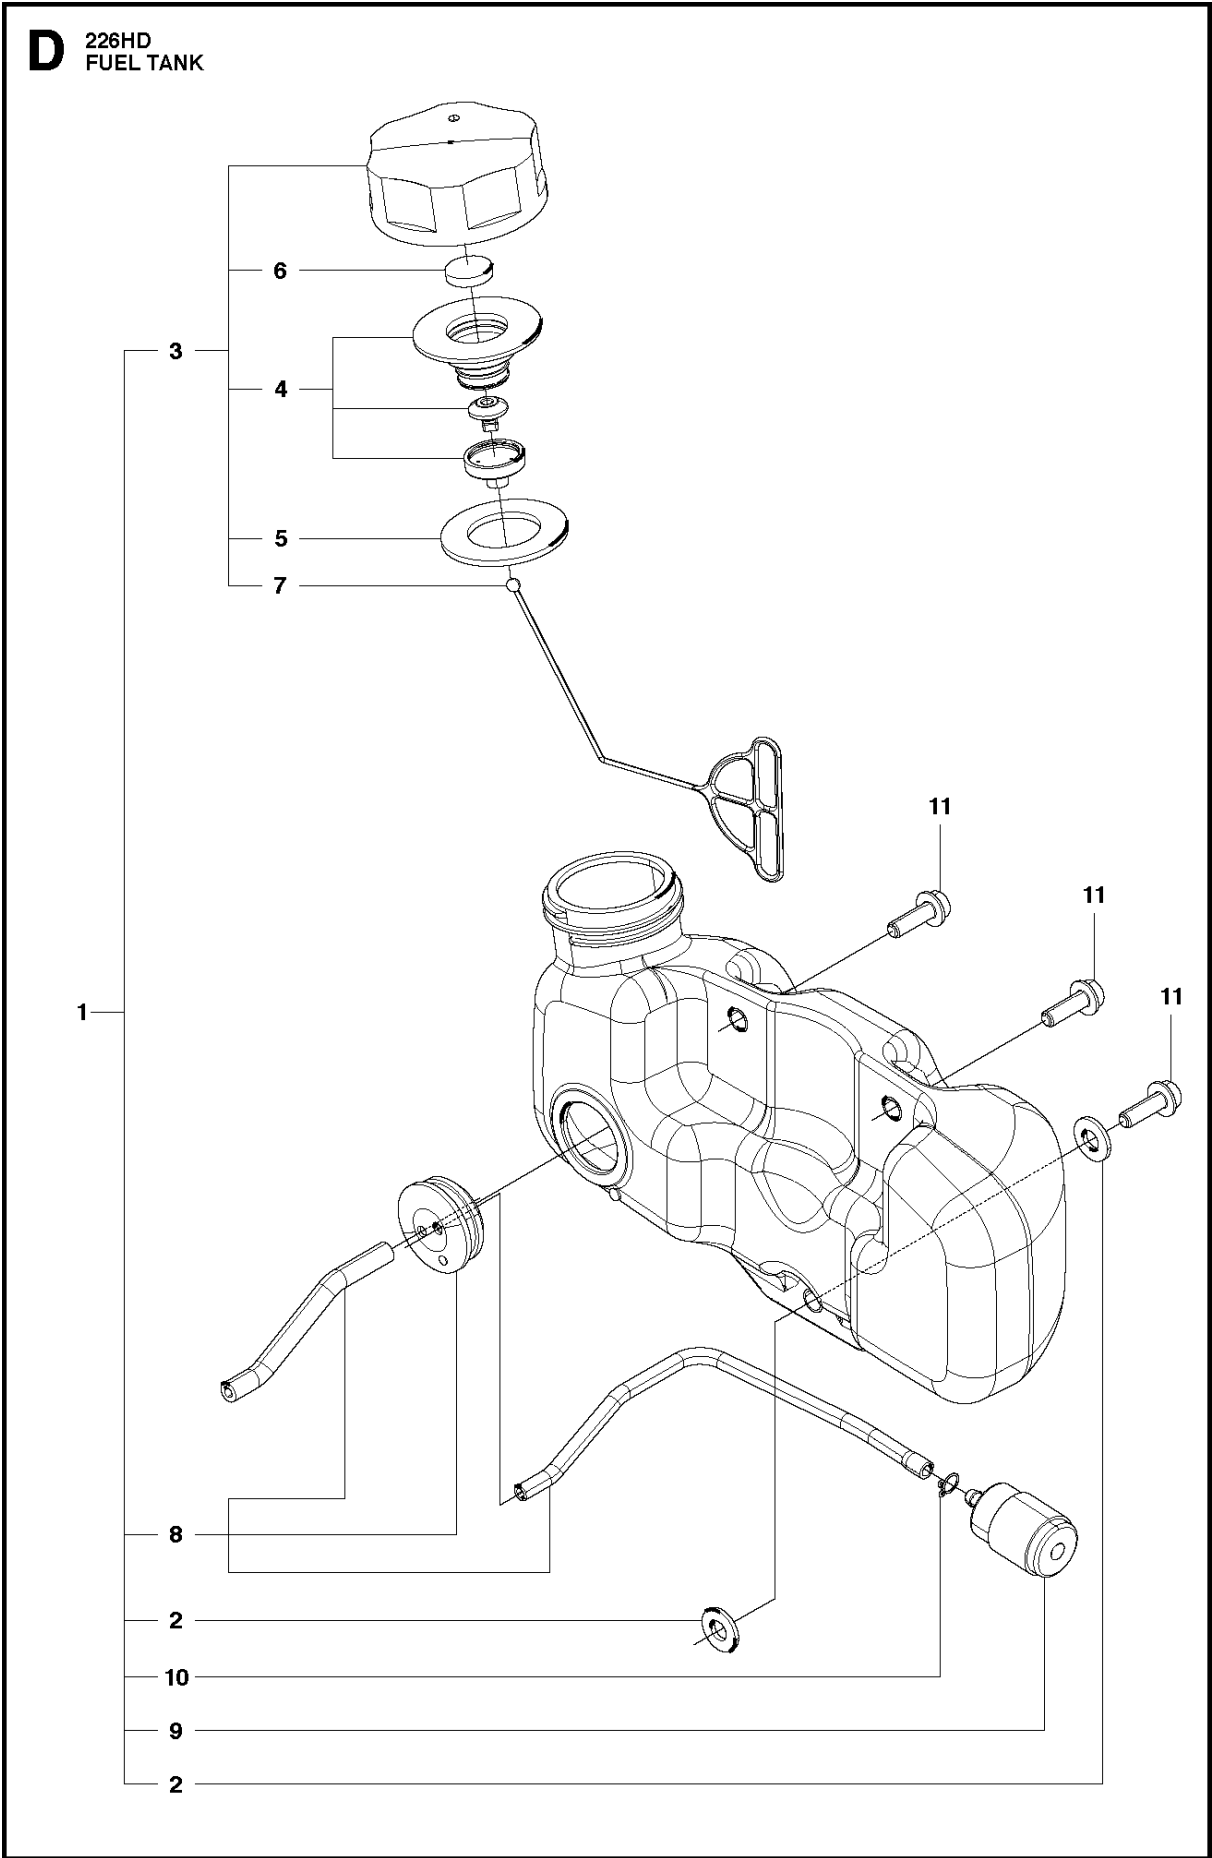

FUEL TANK

226HD75S, 967279901, 967279902, 2015-02

Ref	Part No	Description	Remark	QTY KIT	
1	525 24 60-01	TANK ASSY	EU only	1	
1	579 21 09-01	FUEL TANK ASSY	US ONLY	1	
2	506 68 41-01	PACKING		2	1
3	505 30 96-01	CAP-A		1	1
4	515 36 94-01	HOLDER-A		1	1, 3
5	506 74 43-01	PACKING		1	1, 3
6	506 74 68-01	FILTER		1	1, 3
7	506 74 58-01	STOPPER		1	1, 3
8	506 65 31-01	PIPE-C	EU only	1	1
8	579 13 83-08	HOSE ASSY	US ONLY	1	
9	506 61 46-01	FILTER		1	1
10	506 70 70-01	CLIP		1	1
11	506 74 56-01	BOLT		3