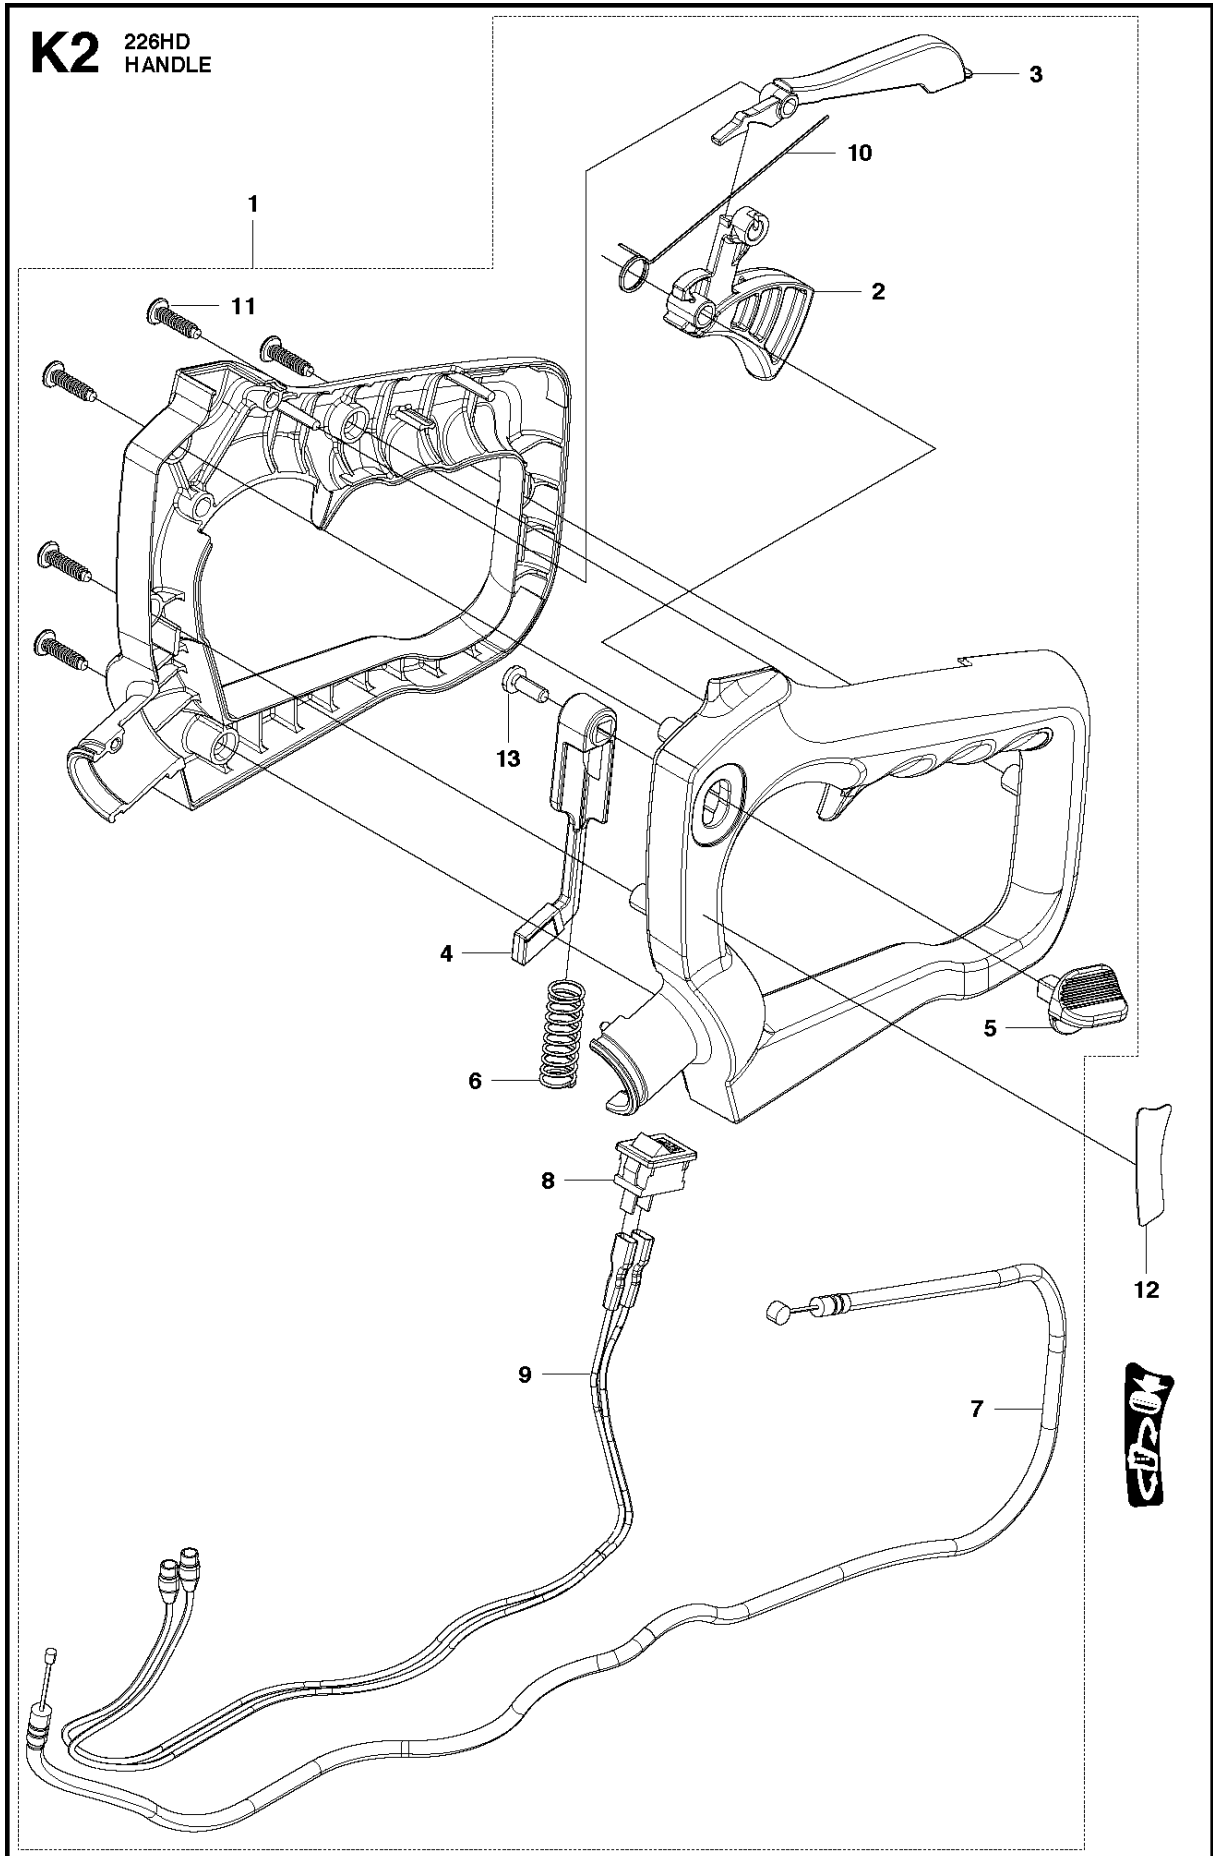

CARBURETOR

226HD75S, 967279901, 967279902, 2015-02

Ref	Part No	Description	Remark	QTY	KIT
1	586 43 44-01	CARBURETTOR		1	
2	528 07 01-01	REBUILD KIT		1	1
3	502 23 84-01	CARBURETTOR BODY		1	1, 2
4	515 37 87-01	GASKET KIT		1	1, 2
5	506 74 09-01	BODY		1	1
6	506 74 10-01	COVER		1	1
7	505 30 67-01	PUMP		1	1
8	506 73 86-01	RING		1	1
9	506 74 12-01	SWIVEL		1	1
10	505 30 79-01	SCREW		2	1
11	506 74 60-01	BRACKET		1	1
12	506 61 26-01	NUT		1	1
13	505 30 82-01	SCREW-CABLE-ADJ		1	1
14	506 74 11-01	SCREW		4	1
15	506 74 61-01	WASHER		1	1
16	505 30 83-01	SCREW		1	1

CLUTCH & OIL PUMP

226HD75S, 967279901, 967279902, 2015-02

Ref	Part No	Description	Remark	QTY	KIT
1	586 93 71-01	GEAR CASE		1	
2	529 26 98-01	BEARING		2	1
3	506 60 99-01	RING		1	1
4	506 62 69-01	PLATE		1	1
5	506 68 88-01	BOLT		2	1
6	586 93 72-01	GEAR CASE		1	
7	506 62 69-01	PLATE		1	6
8	506 68 88-01	BOLT		2	6
9	506 68 83-01	GASKET		1	
10	506 61 95-01	DRUM		1	
11	506 62 72-01	GEAR		1	
12	506 68 87-01	GEAR		1	
13	586 93 75-01	ROD		2	
14	505 17 15-01	FITTING		1	
15	506 68 89-01	FELT		1	
16	575 70 10-01	SCREW		6	
17	521 51 75-01	BOLT		3	
18	506 62 94-01	CLUTCH		1	
19	506 68 58-01	SPRING		1	18
20	505 05 44-01	WASHER		2	
21	506 61 38-01	WASHER		2	
22	506 65 22-01	BOLT		2	
23	506 65 21-01	PLATE		1	
24	506 61 42-01	WASHER		1	

HANDLE

226HD75S, 967279901, 967279902, 2015-02

Ref	Part No	Description	Remark	QTY KIT
1	523 07 21-01	HANDLE		1
2	513 58 61-01	SCREW		2
3	521 59 39-01	SPRING R		2
6	521 51 61-01	BOLT		4
7	521 85 12-01	HOLDER		2
8	523 07 22-01	FRAME		1
9	521 85 09-01	STOPPER		1
10	576 69 53-01	BRACKET		1
11	521 59 38-01	SPRING F		2