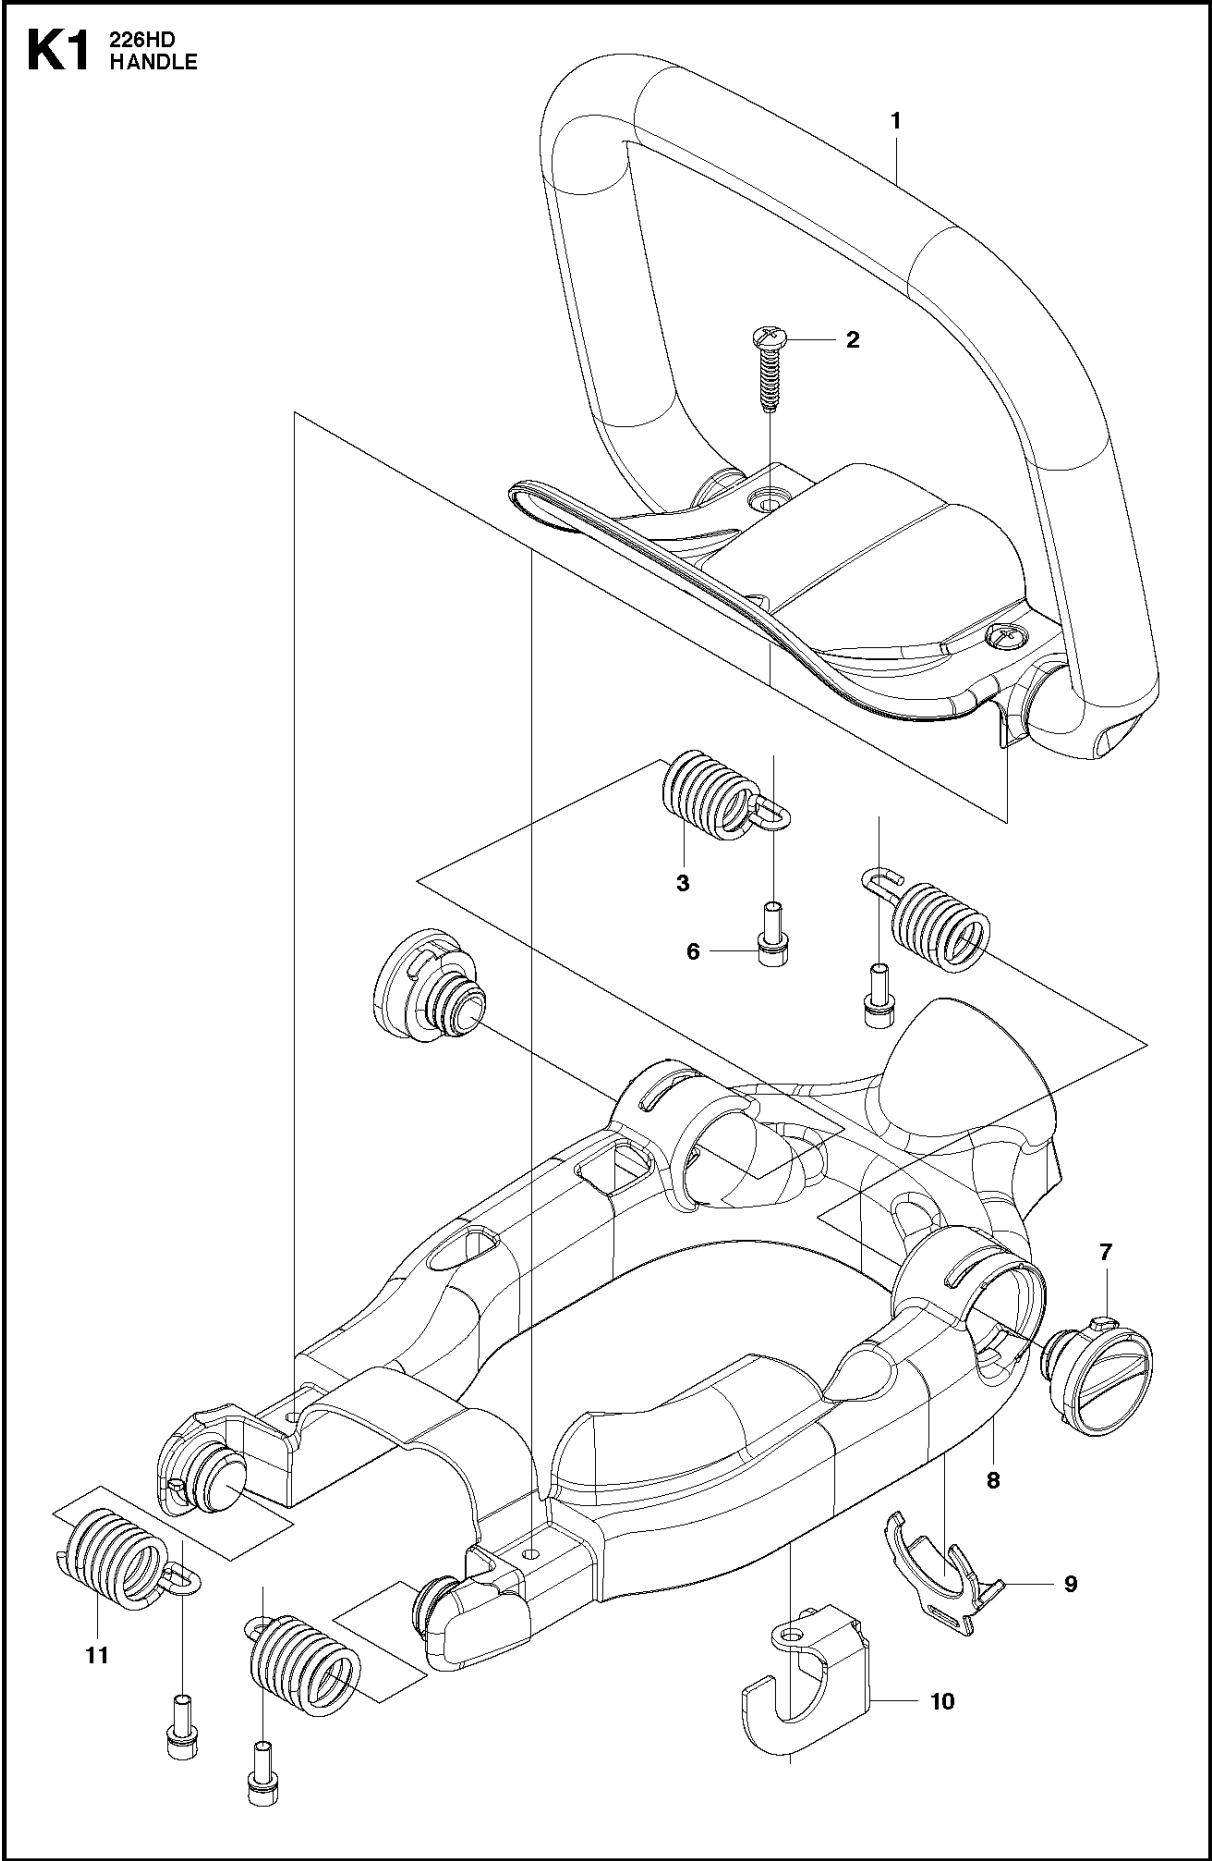

HANDLE

226HD75S, 967279901, 967279902, 2015-02

Ref	Part No	Description	Remark	QTY KIT
1	523 07 21-01	HANDLE		1
2	513 58 61-01	SCREW		2
3	521 59 39-01	SPRING R		2
6	521 51 61-01	BOLT		4
7	521 85 12-01	HOLDER		2
8	523 07 22-01	FRAME		1
9	521 85 09-01	STOPPER		1
10	576 69 53-01	BRACKET		1
11	521 59 38-01	SPRING F		2