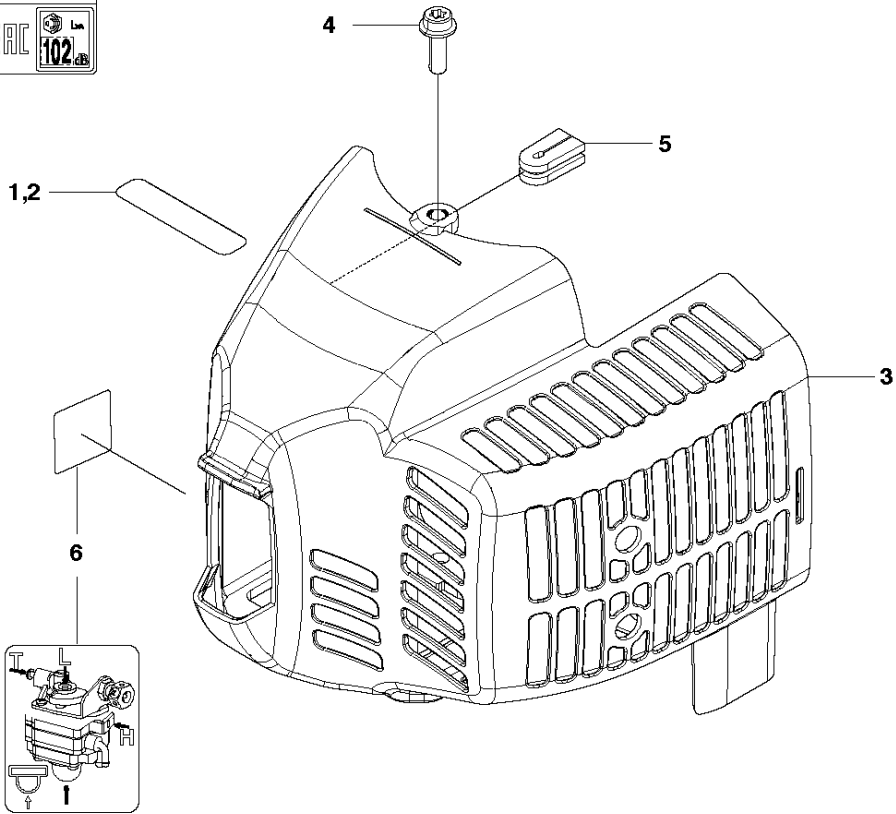

B 226HD
CYLINDER COVER

CYLINDER COVER

226HD75S, 967279901, 967279902, 2015-02

Ref	Part No	Description	Remark	QTY KIT
1	587 48 26-01	DECAL	US only	1
2	587 43 88-01	DECAL	EU only	1
3	506 65 70-01	COVER		1
4	506 74 56-01	BOLT		1
5	506 61 59-01	GROMMET		1
6	587 02 78-01	DECAL		1