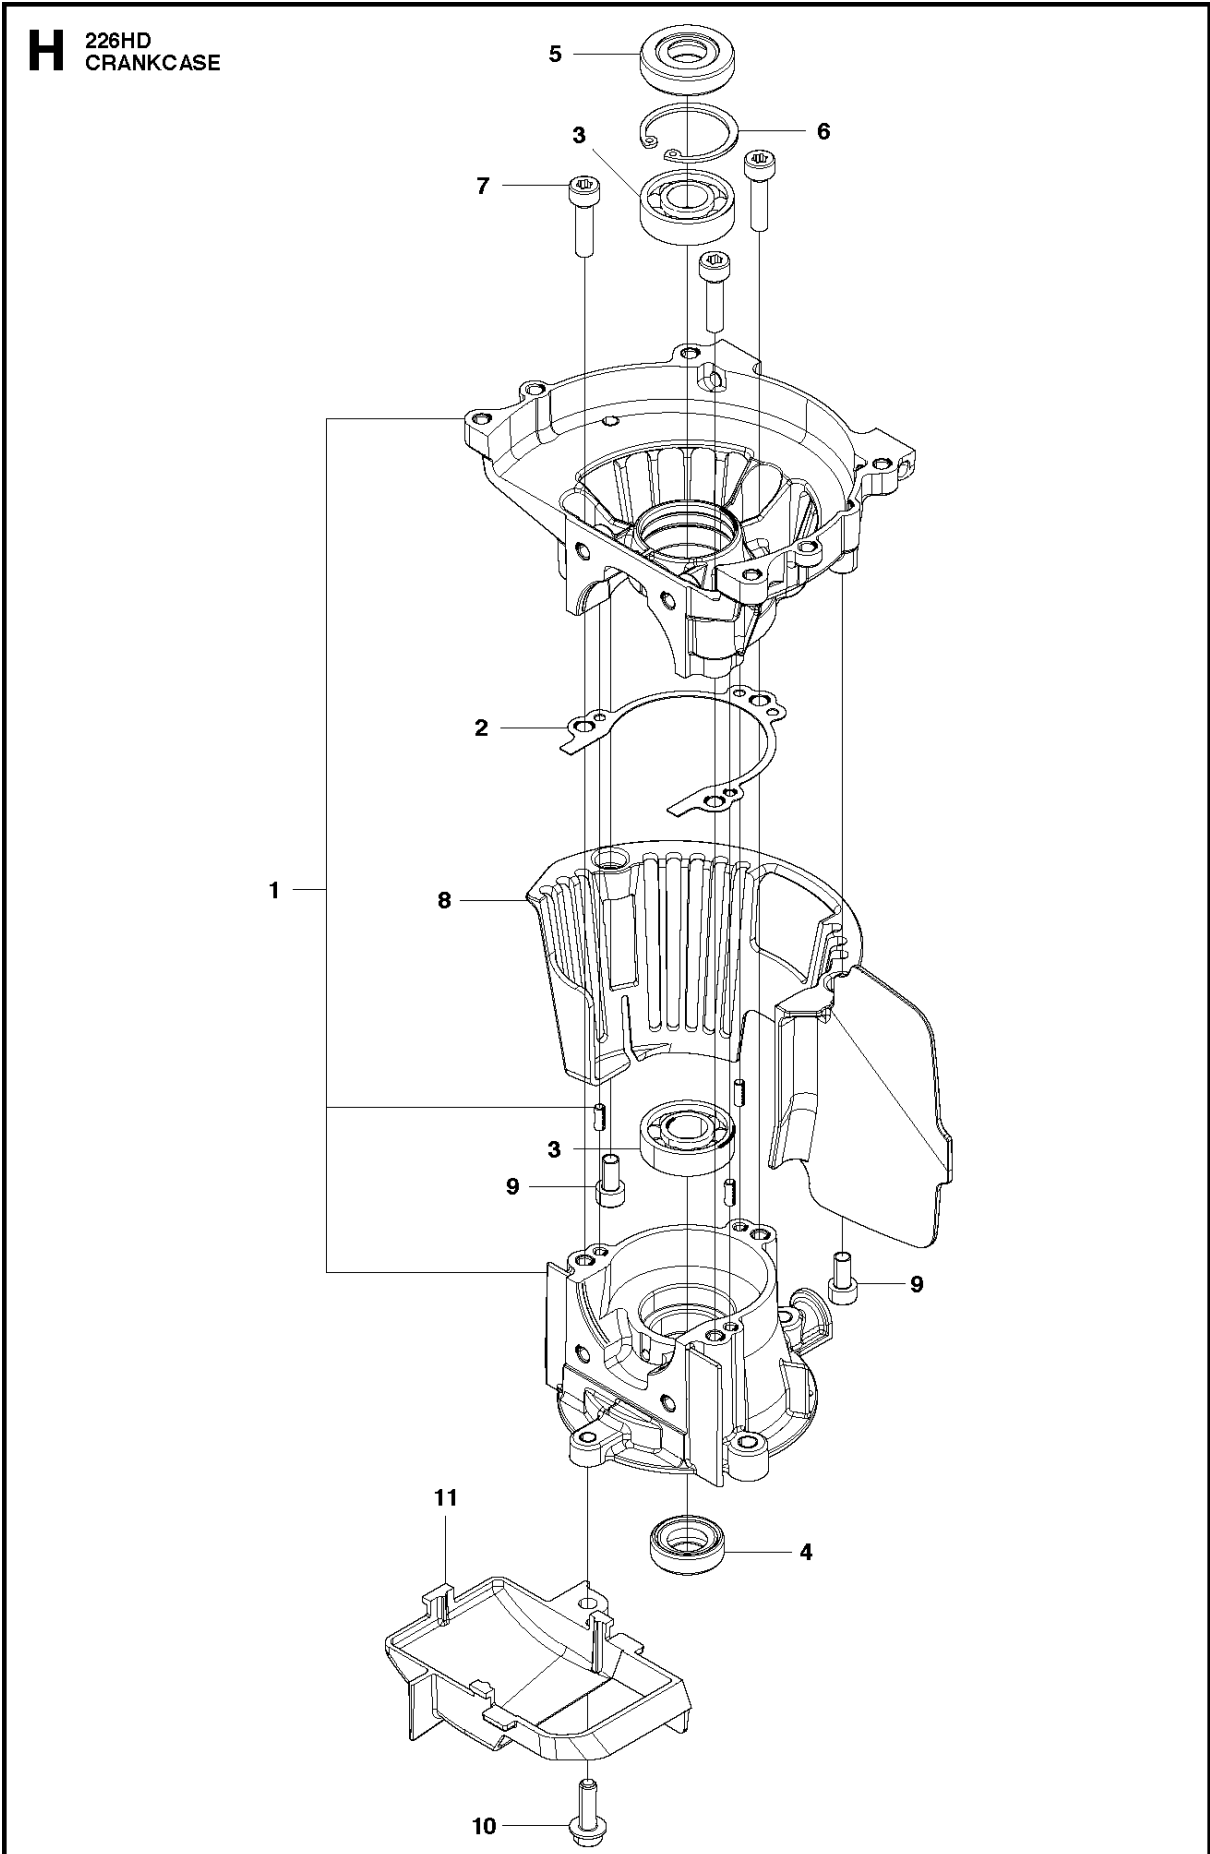

CARBURETOR

226HD75S, 967279901, 967279902, 2015-02

Ref	Part No	Description	Remark	QTY	KIT
1	586 43 44-01	CARBURETTOR		1	
2	528 07 01-01	REBUILD KIT		1	1
3	502 23 84-01	CARBURETTOR BODY		1	1, 2
4	515 37 87-01	GASKET KIT		1	1, 2
5	506 74 09-01	BODY		1	1
6	506 74 10-01	COVER		1	1
7	505 30 67-01	PUMP		1	1
8	506 73 86-01	RING		1	1
9	506 74 12-01	SWIVEL		1	1
10	505 30 79-01	SCREW		2	1
11	506 74 60-01	BRACKET		1	1
12	506 61 26-01	NUT		1	1
13	505 30 82-01	SCREW-CABLE-ADJ		1	1
14	506 74 11-01	SCREW		4	1
15	506 74 61-01	WASHER		1	1
16	505 30 83-01	SCREW		1	1

CARBURETOR & AIR FILTER

226HD75S, 967279901, 967279902, 2015-02

Ref	Part No	Description	Remark	QTY	KIT
1	511 35 92-01	BODY&SCREEN		1	
2	506 68 43-01	PLATE.CHOKE		1	1
3	521 76 05-01	LEVER CHOKE		1	1
4	581 73 62-01	SCREW		1	1
5	521 75 13-01	PACKING		1	1
6	521 60 79-01	SCREEN		1	1
7	581 73 62-01	SCREW		1	1
8	523 09 00-01	FILTER		1	
9	523 07 11-01	FILTER		1	
10	523 07 12-01	COVER		1	
11	523 07 13-01	KNOB		1	10
12	574 29 97-01	LABEL		1	
13	523 07 14-01	LABEL	US only	1	
14	511 34 97-01	INSULATOR		1	
15	511 35 00-01	GASKET.INSU		1	
16	521 75 50-01	GASKET		1	
17	506 68 90-01	BOLT		4	
18	504 11 65-01	SCREW		2	
19	506 74 15-01	CLIP		1	
20	506 74 42-01	COVER		1	
21	586 43 44-01	CARBURETTOR		1	

CLUTCH & OIL PUMP

226HD75S, 967279901, 967279902, 2015-02

Ref	Part No	Description	Remark	QTY	KIT
1	586 93 71-01	GEAR CASE		1	
2	529 26 98-01	BEARING		2	1
3	506 60 99-01	RING		1	1
4	506 62 69-01	PLATE		1	1
5	506 68 88-01	BOLT		2	1
6	586 93 72-01	GEAR CASE		1	
7	506 62 69-01	PLATE		1	6
8	506 68 88-01	BOLT		2	6
9	506 68 83-01	GASKET		1	
10	506 61 95-01	DRUM		1	
11	506 62 72-01	GEAR		1	
12	506 68 87-01	GEAR		1	
13	586 93 75-01	ROD		2	
14	505 17 15-01	FITTING		1	
15	506 68 89-01	FELT		1	
16	575 70 10-01	SCREW		6	
17	521 51 75-01	BOLT		3	
18	506 62 94-01	CLUTCH		1	
19	506 68 58-01	SPRING		1	18
20	505 05 44-01	WASHER		2	
21	506 61 38-01	WASHER		2	
22	506 65 22-01	BOLT		2	
23	506 65 21-01	PLATE		1	
24	506 61 42-01	WASHER		1	