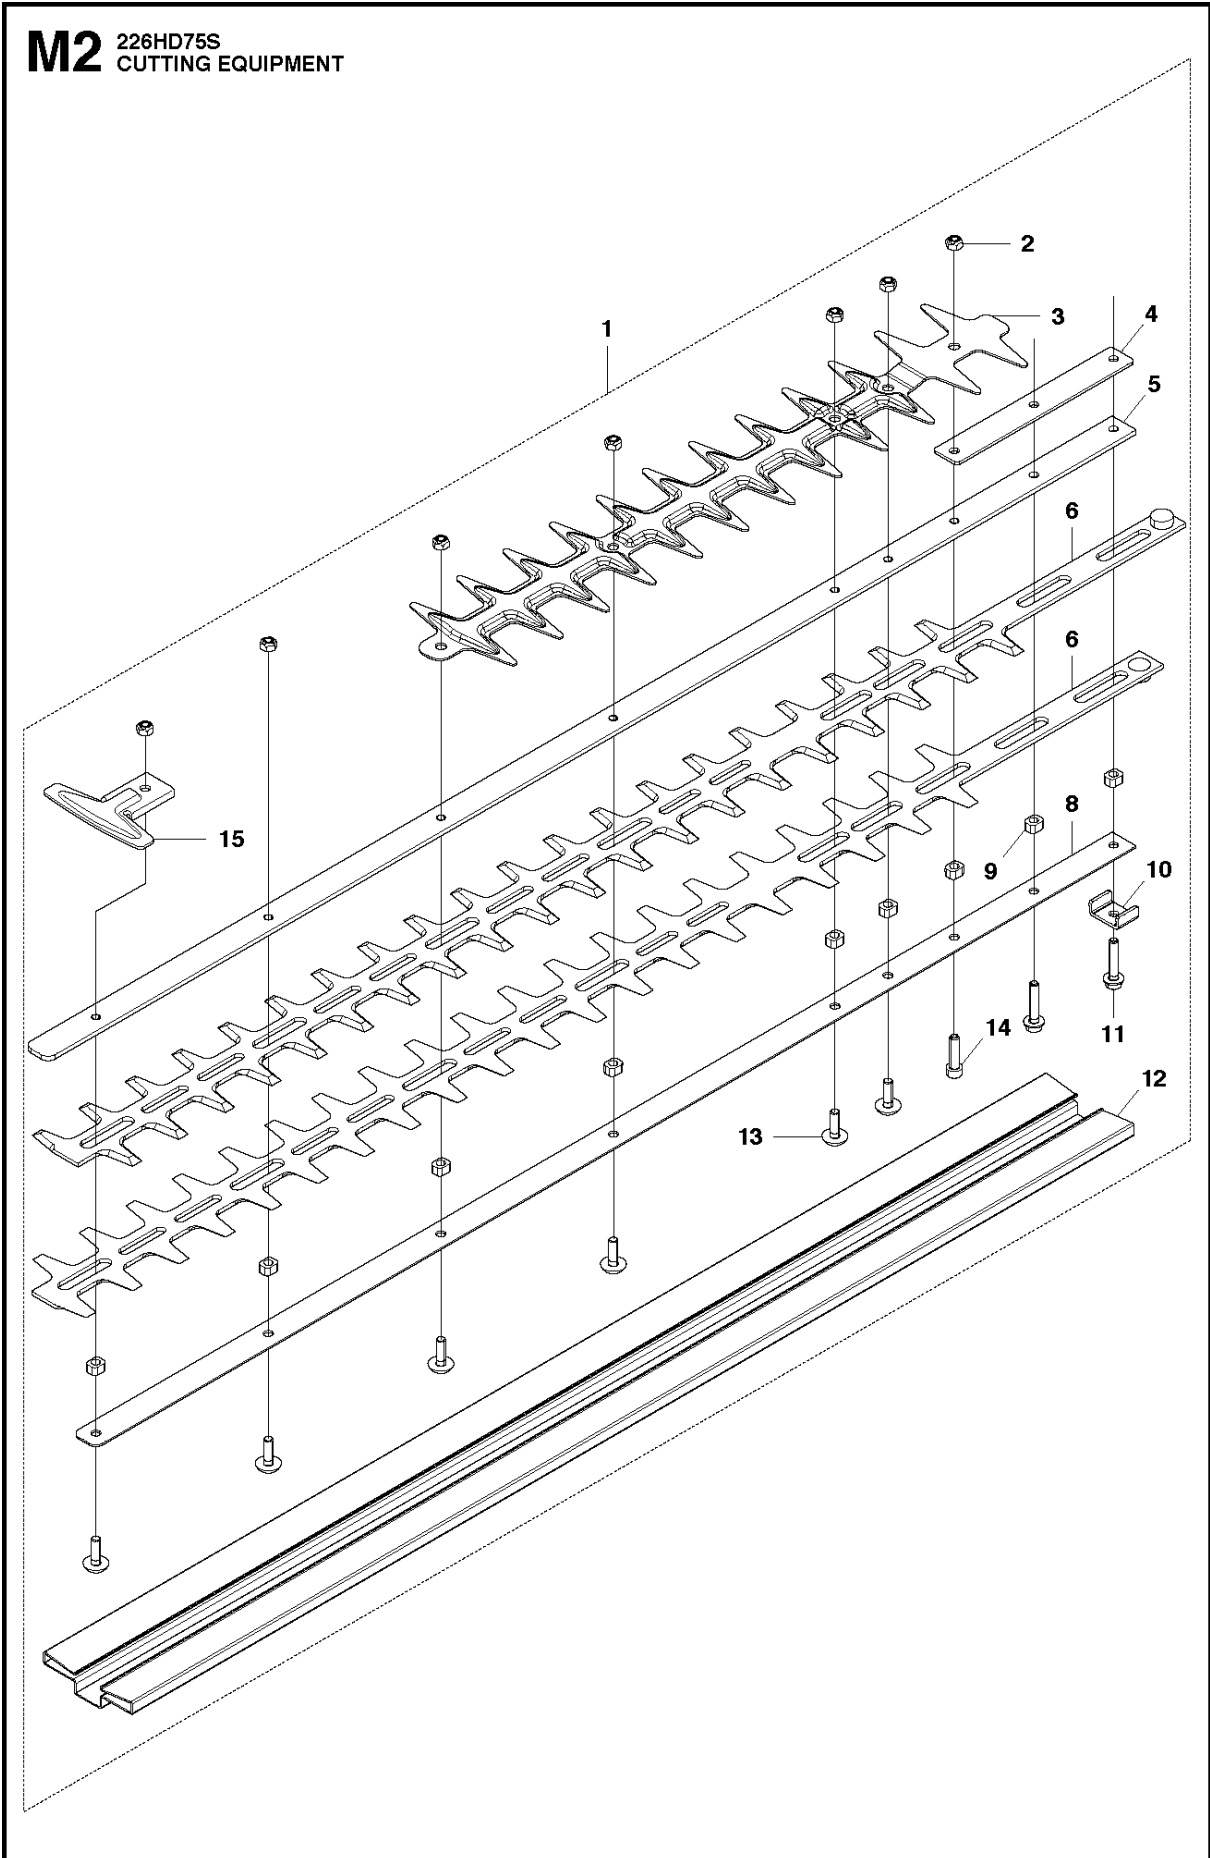

CARBURETOR

226HD75S, 967279901, 967279902, 2015-02

Ref	Part No	Description	Remark	QTY	KIT
1	586 43 44-01	CARBURETTOR		1	
2	528 07 01-01	REBUILD KIT		1	1
3	502 23 84-01	CARBURETTOR BODY		1	1, 2
4	515 37 87-01	GASKET KIT		1	1, 2
5	506 74 09-01	BODY		1	1
6	506 74 10-01	COVER		1	1
7	505 30 67-01	PUMP		1	1
8	506 73 86-01	RING		1	1
9	506 74 12-01	SWIVEL		1	1
10	505 30 79-01	SCREW		2	1
11	506 74 60-01	BRACKET		1	1
12	506 61 26-01	NUT		1	1
13	505 30 82-01	SCREW-CABLE-ADJ		1	1
14	506 74 11-01	SCREW		4	1
15	506 74 61-01	WASHER		1	1
16	505 30 83-01	SCREW		1	1

CLUTCH & OIL PUMP

226HD75S, 967279901, 967279902, 2015-02

Ref	Part No	Description	Remark	QTY	KIT
1	586 93 71-01	GEAR CASE		1	
2	529 26 98-01	BEARING		2	1
3	506 60 99-01	RING		1	1
4	506 62 69-01	PLATE		1	1
5	506 68 88-01	BOLT		2	1
6	586 93 72-01	GEAR CASE		1	
7	506 62 69-01	PLATE		1	6
8	506 68 88-01	BOLT		2	6
9	506 68 83-01	GASKET		1	
10	506 61 95-01	DRUM		1	
11	506 62 72-01	GEAR		1	
12	506 68 87-01	GEAR		1	
13	586 93 75-01	ROD		2	
14	505 17 15-01	FITTING		1	
15	506 68 89-01	FELT		1	
16	575 70 10-01	SCREW		6	
17	521 51 75-01	BOLT		3	
18	506 62 94-01	CLUTCH		1	
19	506 68 58-01	SPRING		1	18
20	505 05 44-01	WASHER		2	
21	506 61 38-01	WASHER		2	
22	506 65 22-01	BOLT		2	
23	506 65 21-01	PLATE		1	
24	506 61 42-01	WASHER		1	

CRANKCASE

226HD75S, 967279901, 967279902, 2015-02

Ref	Part No	Description	Remark	QTY KIT
1	506 63 84-01	CRANKCASE		1
2	506 68 48-01	GASKET		1
3	506 61 03-01	BEARING		2
4	504 12 15-01	SEALING		1
5	506 61 29-01	SEAL		1
6	506 60 99-01	RING		1
7	504 11 43-01	SCREW		3
8	506 62 96-01	PLATE		1
9	504 11 96-01	SCREW		2
10	506 74 56-01	BOLT		1
11	506 65 71-01	DEFLECTOR		1

J 226HD
CRANK SHAFT

CRANKSHAFT

226HD75S, 967279901, 967279902, 2015-02

Ref	Part No	Description	Remark	QTY KIT
1	506 68 50-01	BEARING		1
2	505 04 10-01	WASHER		2
3	506 65 18-01	CRANKSHAFT		1
4	506 68 94-01	KEY		1