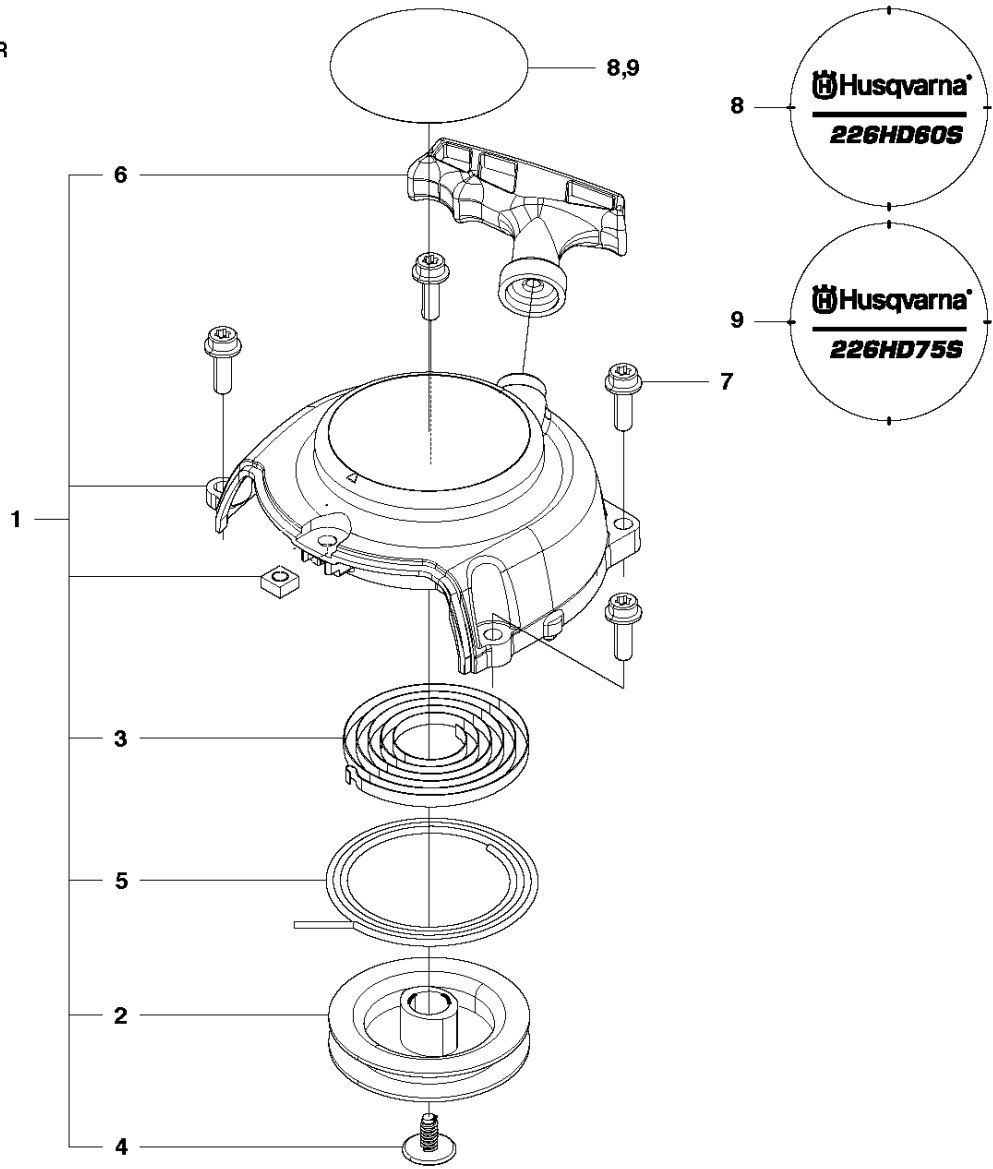

A 226HD
STARTER

STARTER

226HD75S, 967279901, 967279902, 2015-02

Ref	Part No	Description	Remark	QTY KIT	
1	506 65 72-01	RECOIL ASSY		1	
2	506 68 42-01	REEL		1	1
3	506 67 43-01	SPRING		1	1
4	506 61 30-01	SCREW		1	1
5	506 68 34-01	ROPE		1	1
6	506 61 47-01	KNOB		1	1
7	506 74 56-01	BOLT		4	
9	528 05 17-01	LABEL,RECOIL	226HD75S	1