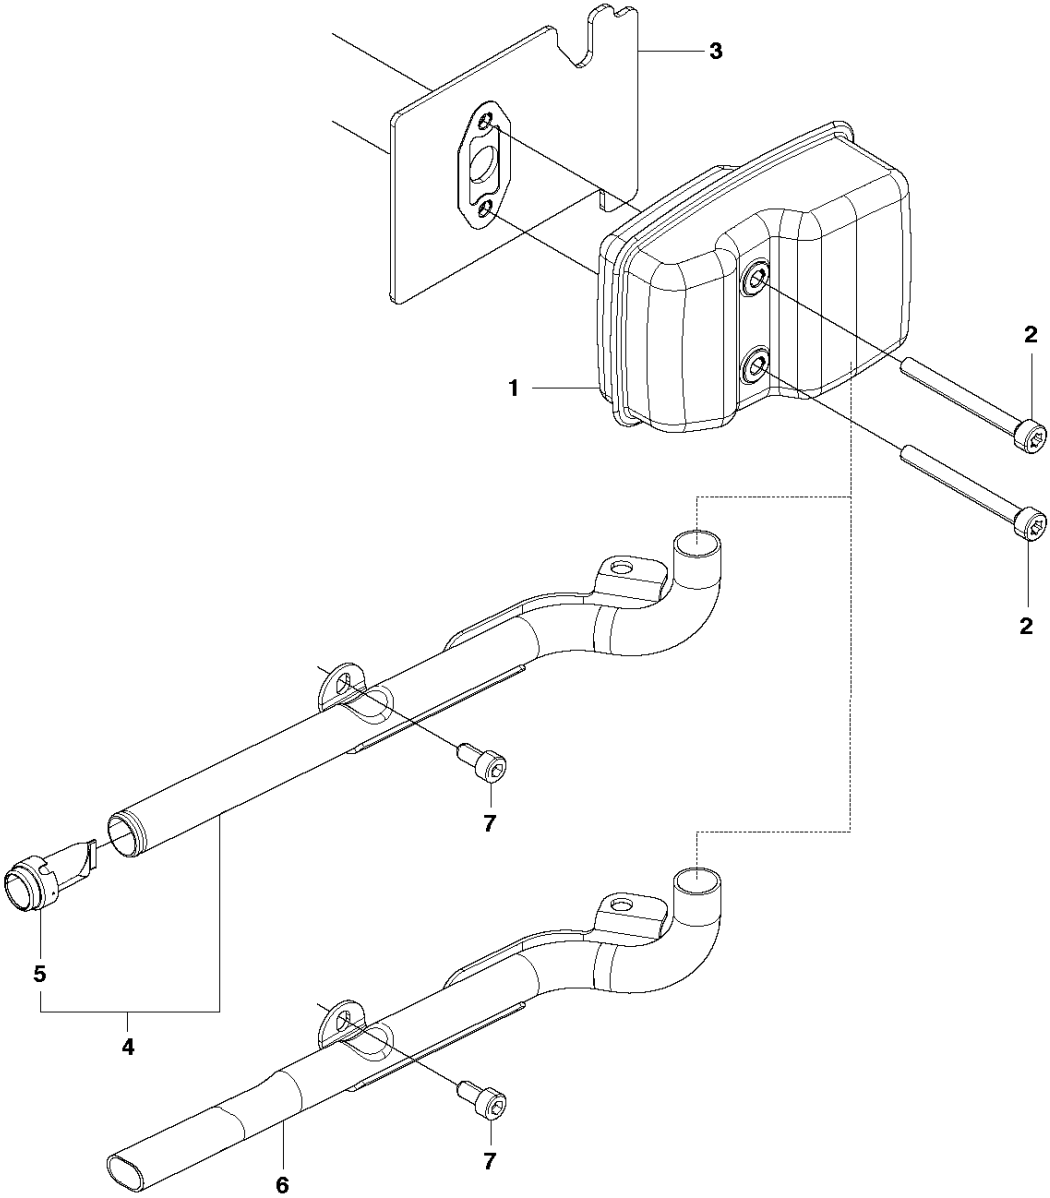

F 226HD
MUFFLER

MUFFLER

226HD75S, 967279901, 967279902, 2015-02

Ref	Part No	Description	Remark	QTY	KIT
1	523 07 16-01	MUFFLER		1	
2	504 11 65-01	SCREW		2	
3	506 65 56-01	GASKET		1	
4	523 07 20-01	EXHAUST PIPE	US only	1	
5	506 61 56-01	ARRESTER	US ONLY	1	4
6	521 59 06-01	PIPE	EU only	1	
7	504 11 96-01	SCREW		1