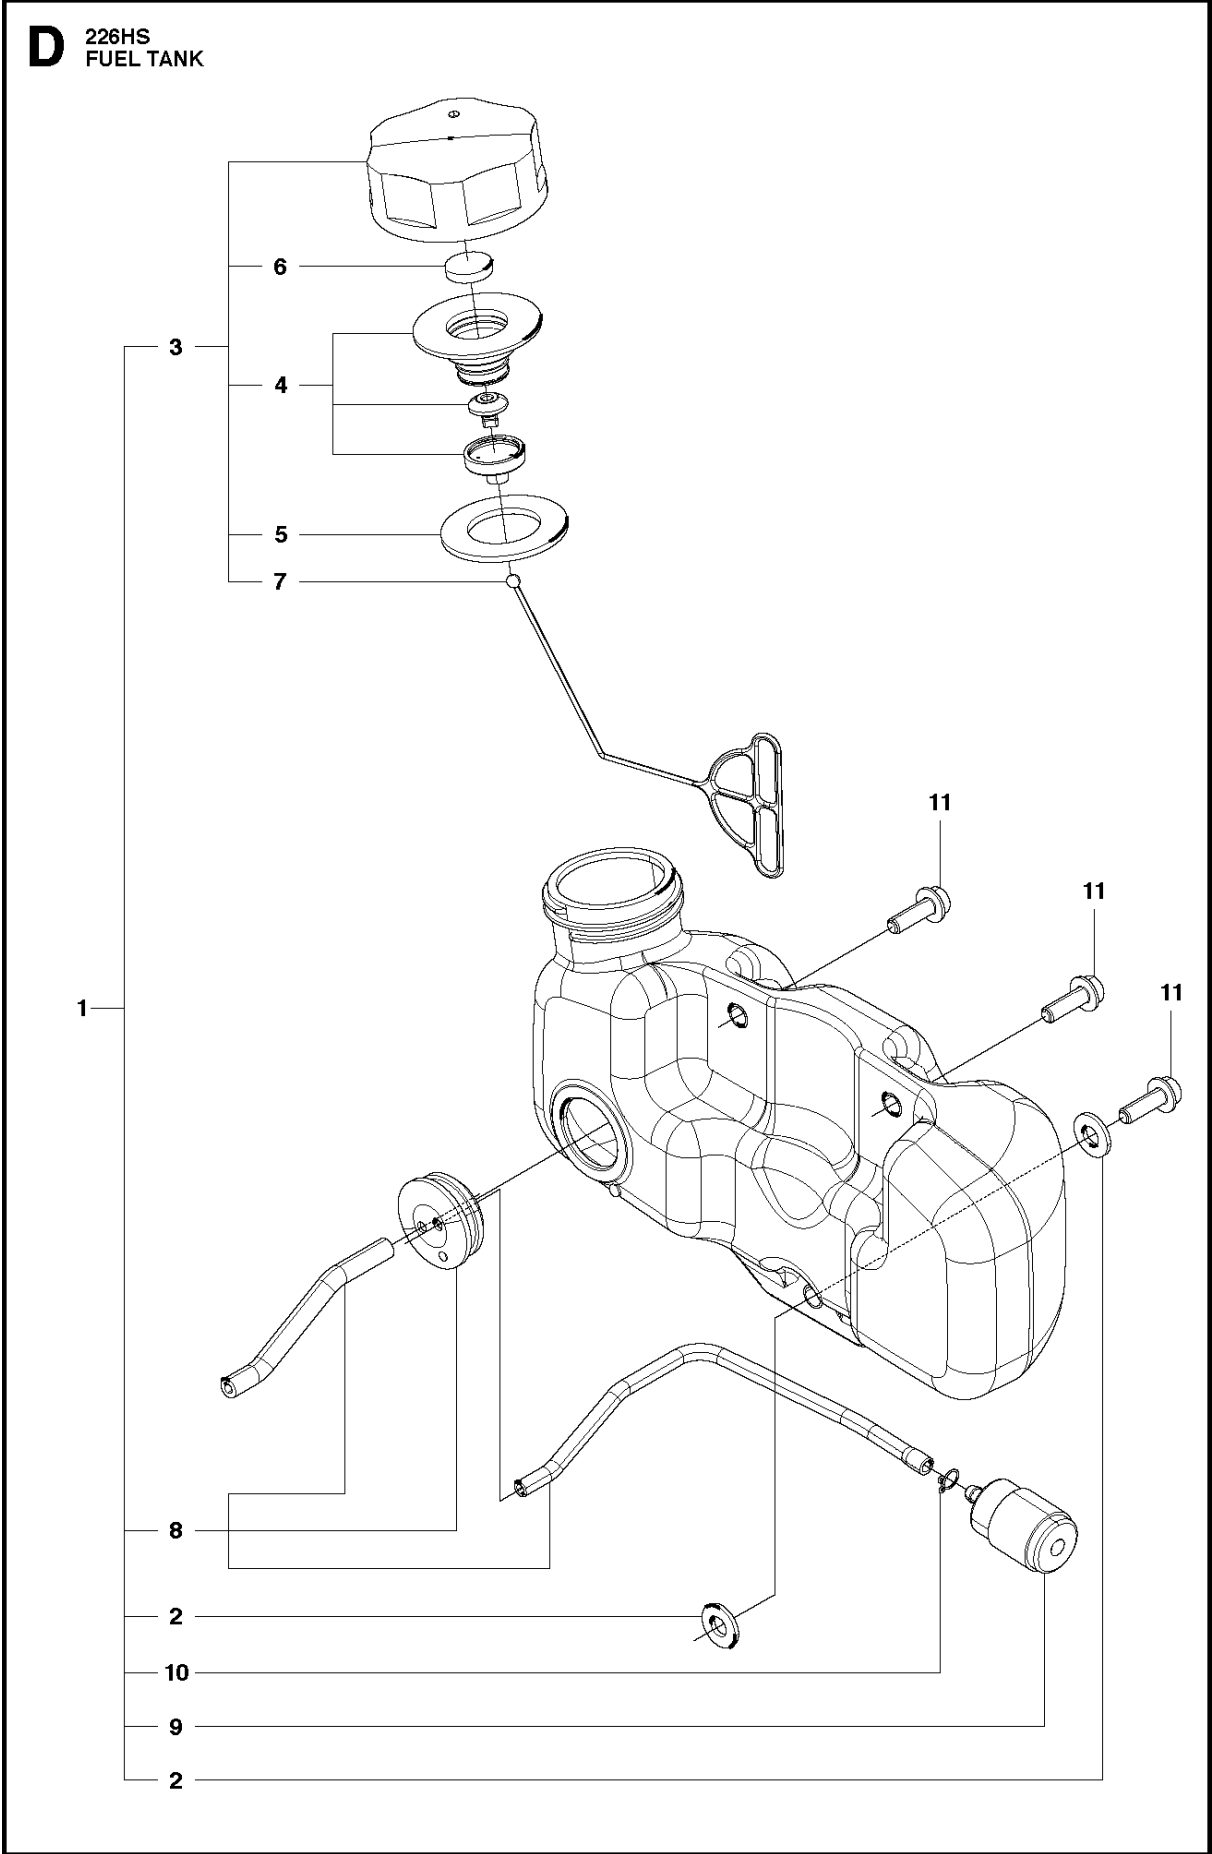

FUEL TANK

226HS75S, 967279602, 967279601, 2015-02

Ref	Part No	Description	Remark	QTY KIT	
1	525 24 60-01	TANK ASSY	EU only	1	
1	579 21 09-01	FUEL TANK ASSY	US ONLY	1	
2	506 68 41-01	PACKING		2	1
3	505 30 96-01	CAP-A		1	1
4	515 36 94-01	HOLDER-A		1	1, 3
5	506 74 43-01	PACKING		1	1, 3
6	506 74 68-01	FILTER		1	1, 3
7	506 74 58-01	STOPPER		1	1, 3
8	506 65 31-01	PIPE-C	EU only	1	1
8	579 13 83-08	HOSE ASSY	US ONLY	1	
9	506 61 46-01	FILTER		1	1
10	506 70 70-01	CLIP		1	1
11	506 74 56-01	BOLT		3