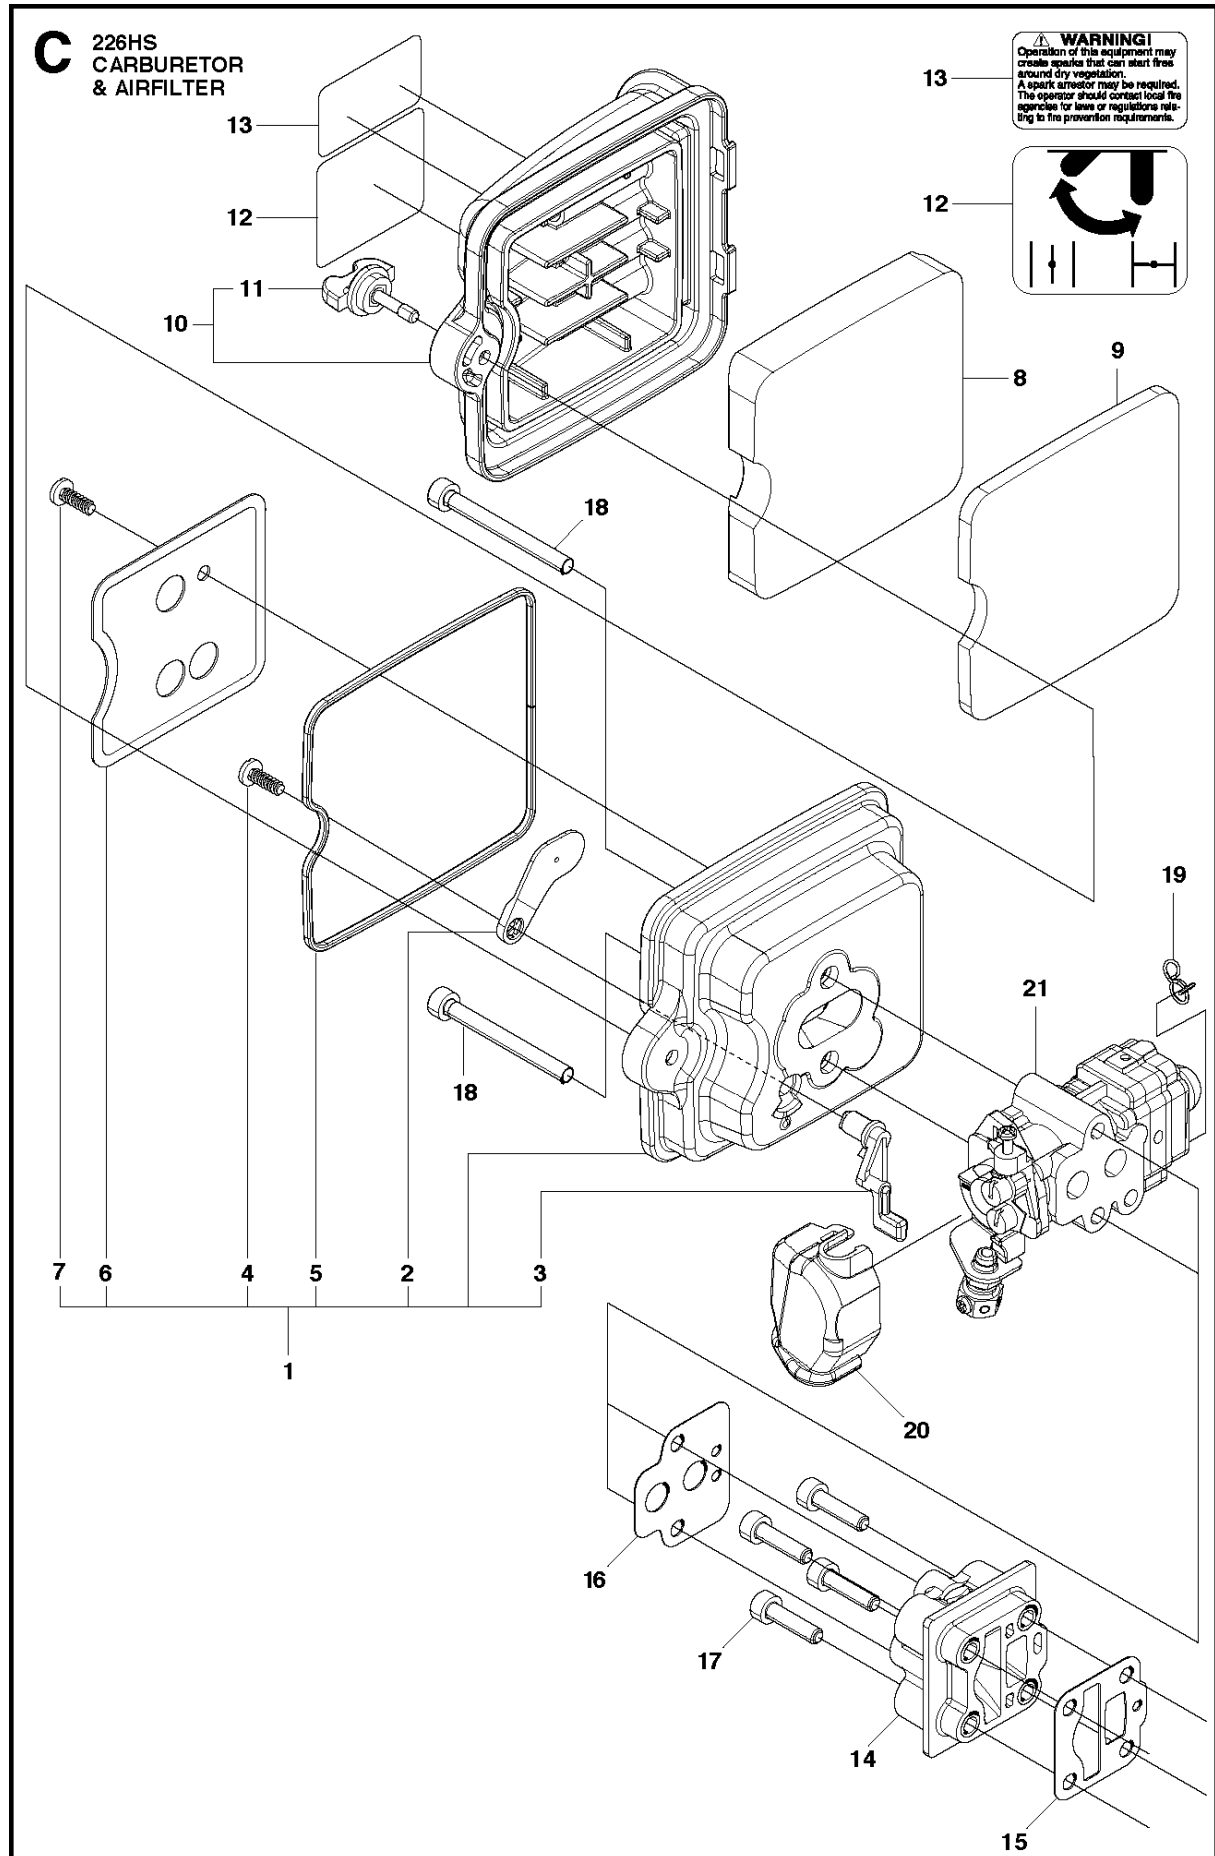

## ACCESSORIES

226HS75S, 967279602, 967279601, 2015-02

Ref	Part No	Description	Remark	QTY	KIT
1	521 83 99-01	TOOL-SET		1	
2	506 68 61-01	COMBINATION WRENCH		1	1
3	506 61 50-01	SPANNER		1	1

## CARBURETOR

226HS75S, 967279602, 967279601, 2015-02

Ref	Part No	Description	Remark	QTY	KIT
1	586 43 44-01	CARBURETTOR		1	
2	528 07 01-01	REBUILD KIT		1	1
3	502 23 84-01	CARBURETTOR BODY		1	1, 2
4	515 37 87-01	GASKET KIT		1	1, 2
5	506 74 09-01	BODY		1	1
6	506 74 10-01	COVER		1	1
7	505 30 67-01	PUMP		1	1
8	506 73 86-01	RING		1	1
9	506 74 12-01	SWIVEL		1	1
10	505 30 79-01	SCREW		2	1
11	506 74 60-01	BRACKET		1	1
12	506 61 26-01	NUT		1	1
13	505 30 82-01	SCREW-CABLE-ADJ		1	1
14	506 74 11-01	SCREW		4	1
15	506 74 61-01	WASHER		1	1
16	505 30 83-01	SCREW		1	1

## CLUTCH

226HS75S, 967279602, 967279601, 2015-02

Ref	Part No	Description	Remark	QTY	KIT
1	586 93 71-01	GEAR CASE		1	
2	529 26 98-01	BEARING		2	1
3	506 60 99-01	RING		1	1
4	506 62 69-01	PLATE		1	1
5	506 68 88-01	BOLT		2	1
6	586 93 72-01	GEAR CASE		1	
7	506 62 69-01	PLATE		1	6
8	506 68 88-01	BOLT		2	6
9	506 68 83-01	GASKET		1	
10	506 61 95-01	DRUM		1	
11	506 62 72-01	GEAR		1	
12	506 68 87-01	GEAR		1	
13	586 93 75-01	ROD		2	
14	505 17 15-01	FITTING		1	
15	506 68 89-01	FELT		1	
16	575 70 10-01	SCREW		6	
17	521 51 75-01	BOLT		3	
18	506 62 94-01	CLUTCH		1	
19	506 68 58-01	SPRING		1	18
20	505 05 44-01	WASHER		2	
21	506 61 38-01	WASHER		2	
22	506 65 22-01	BOLT		2	
23	506 65 21-01	PLATE		1	
24	506 61 42-01	WASHER		1	