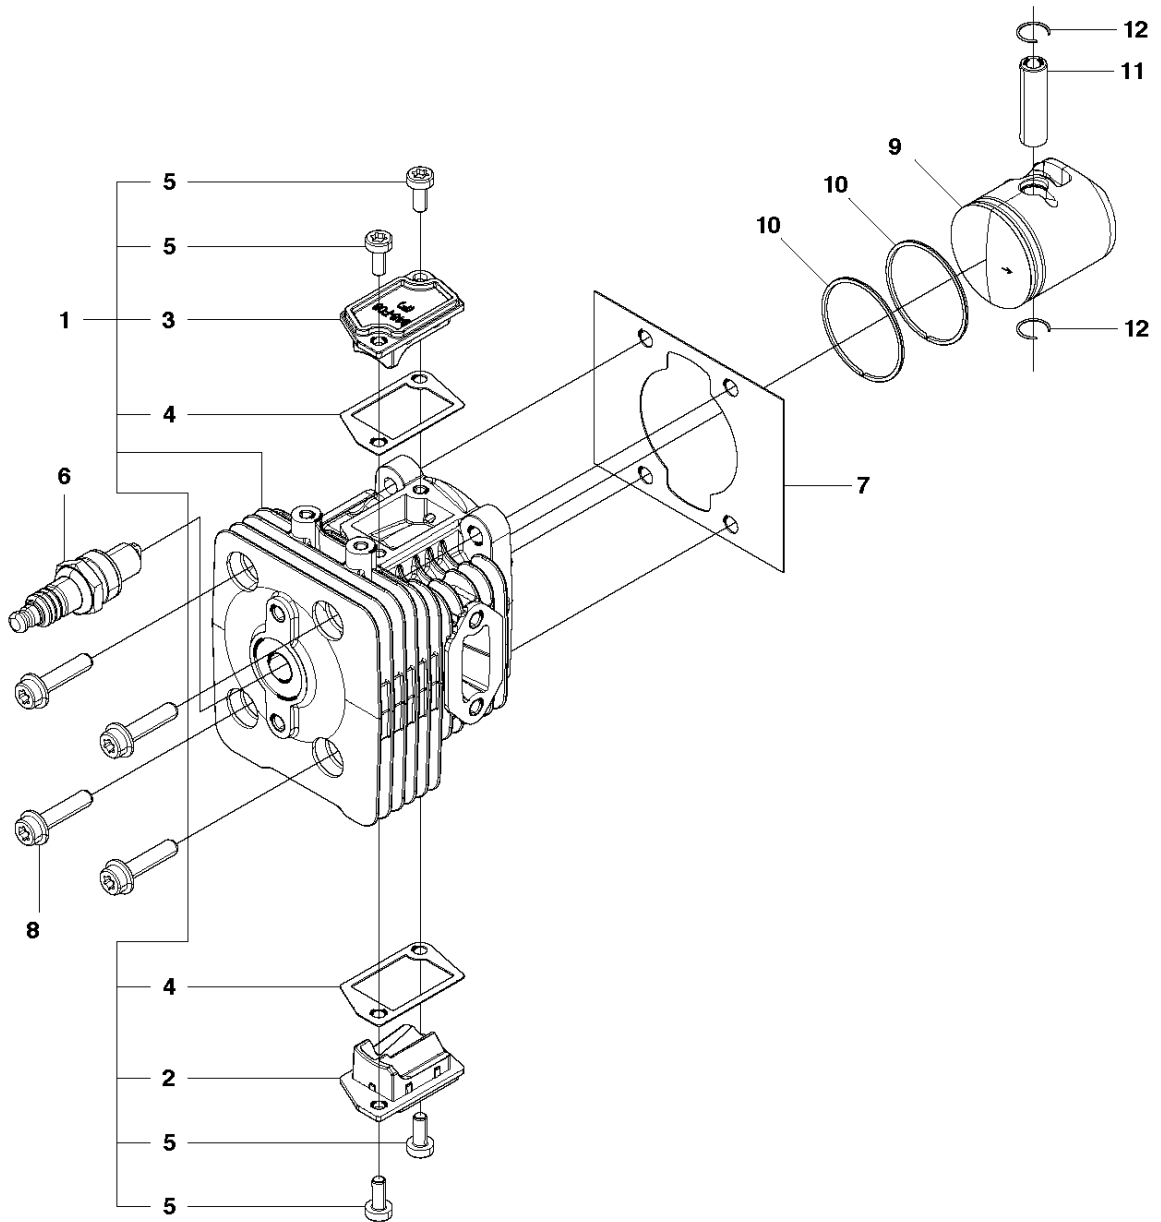

G 226HS
CYLINDER & PISTON

CYLINDER PISTON

226HS75S, 967279602, 967279601, 2015-02

Ref	Part No	Description	Remark	QTY	KIT
1	528 05 21-01	CYLINDER-C		1	
2	506 65 41-02	COVER		1	1
3	506 65 42-02	COVER		1	1
4	506 65 43-01	GASKET		2	1
5	504 11 92-01	SCREW		4	1
6	528 07 40-01	SPARKPLUG		1	
7	506 62 97-01	GASKET		1	
8	506 74 52-01	BOLT		4	
9	528 05 23-01	PISTON		1	
10	506 61 81-01	RING		2	
11	505 04 07-01	PIN		1	
12	505 04 52-01	RING		2