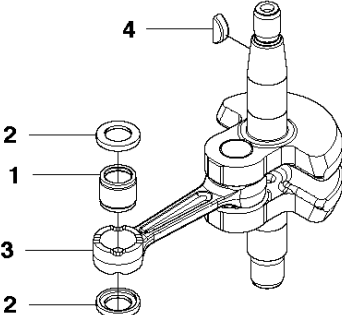

## CARBURETOR

226HS75S, 967279602, 967279601, 2015-02

Ref	Part No	Description	Remark	QTY	KIT
1	586 43 44-01	CARBURETTOR		1	
2	528 07 01-01	REBUILD KIT		1	1
3	502 23 84-01	CARBURETTOR BODY		1	1, 2
4	515 37 87-01	GASKET KIT		1	1, 2
5	506 74 09-01	BODY		1	1
6	506 74 10-01	COVER		1	1
7	505 30 67-01	PUMP		1	1
8	506 73 86-01	RING		1	1
9	506 74 12-01	SWIVEL		1	1
10	505 30 79-01	SCREW		2	1
11	506 74 60-01	BRACKET		1	1
12	506 61 26-01	NUT		1	1
13	505 30 82-01	SCREW-CABLE-ADJ		1	1
14	506 74 11-01	SCREW		4	1
15	506 74 61-01	WASHER		1	1
16	505 30 83-01	SCREW		1	1

## CLUTCH

226HS75S, 967279602, 967279601, 2015-02

Ref	Part No	Description	Remark	QTY	KIT
1	586 93 71-01	GEAR CASE		1	
2	529 26 98-01	BEARING		2	1
3	506 60 99-01	RING		1	1
4	506 62 69-01	PLATE		1	1
5	506 68 88-01	BOLT		2	1
6	586 93 72-01	GEAR CASE		1	
7	506 62 69-01	PLATE		1	6
8	506 68 88-01	BOLT		2	6
9	506 68 83-01	GASKET		1	
10	506 61 95-01	DRUM		1	
11	506 62 72-01	GEAR		1	
12	506 68 87-01	GEAR		1	
13	586 93 75-01	ROD		2	
14	505 17 15-01	FITTING		1	
15	506 68 89-01	FELT		1	
16	575 70 10-01	SCREW		6	
17	521 51 75-01	BOLT		3	
18	506 62 94-01	CLUTCH		1	
19	506 68 58-01	SPRING		1	18
20	505 05 44-01	WASHER		2	
21	506 61 38-01	WASHER		2	
22	506 65 22-01	BOLT		2	
23	506 65 21-01	PLATE		1	
24	506 61 42-01	WASHER		1	

## CRANKCASE

226HS75S, 967279602, 967279601, 2015-02

Ref	Part No	Description	Remark	QTY KIT
1	506 63 84-01	CRANKCASE		1
2	506 68 48-01	GASKET		1
3	506 61 03-01	BEARING		2
4	504 12 15-01	SEALING		1
5	506 61 29-01	SEAL		1
6	506 60 99-01	RING		1
7	504 11 43-01	SCREW		3
8	506 62 96-01	PLATE		1
9	504 11 96-01	SCREW		2
10	506 74 56-01	BOLT		1
11	506 65 71-01	DEFLECTOR		1

**J** 226HS  
CRANK SHAFT

CRANKSHAFT

226HS75S, 967279602, 967279601, 2015-02

Ref	Part No	Description	Remark	QTY KIT
1	506 68 50-01	BEARING		1
2	505 04 10-01	WASHER		2
3	506 65 18-01	CRANKSHAFT		1
4	506 68 94-01	KEY		1