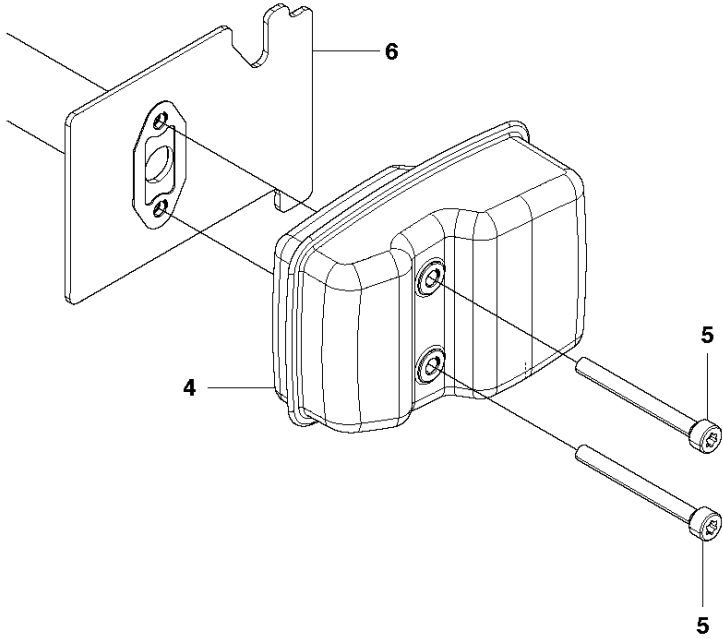

F 226HS
MUFFLER

MUFFLER

226HS75S, 967279602, 967279601, 2015-02

Ref	Part No	Description	Remark	QTY	KIT
1	506 65 68-01	MUFFLER	US only	1	
2	506 65 69-01	MUFFLER	US ONLY	1	1
3	506 61 56-01	ARRESTER	US ONLY	1	1
4	523 07 16-01	MUFFLER	EU only	1	
5	504 11 65-01	SCREW		2	
6	506 65 56-01	GASKET		1