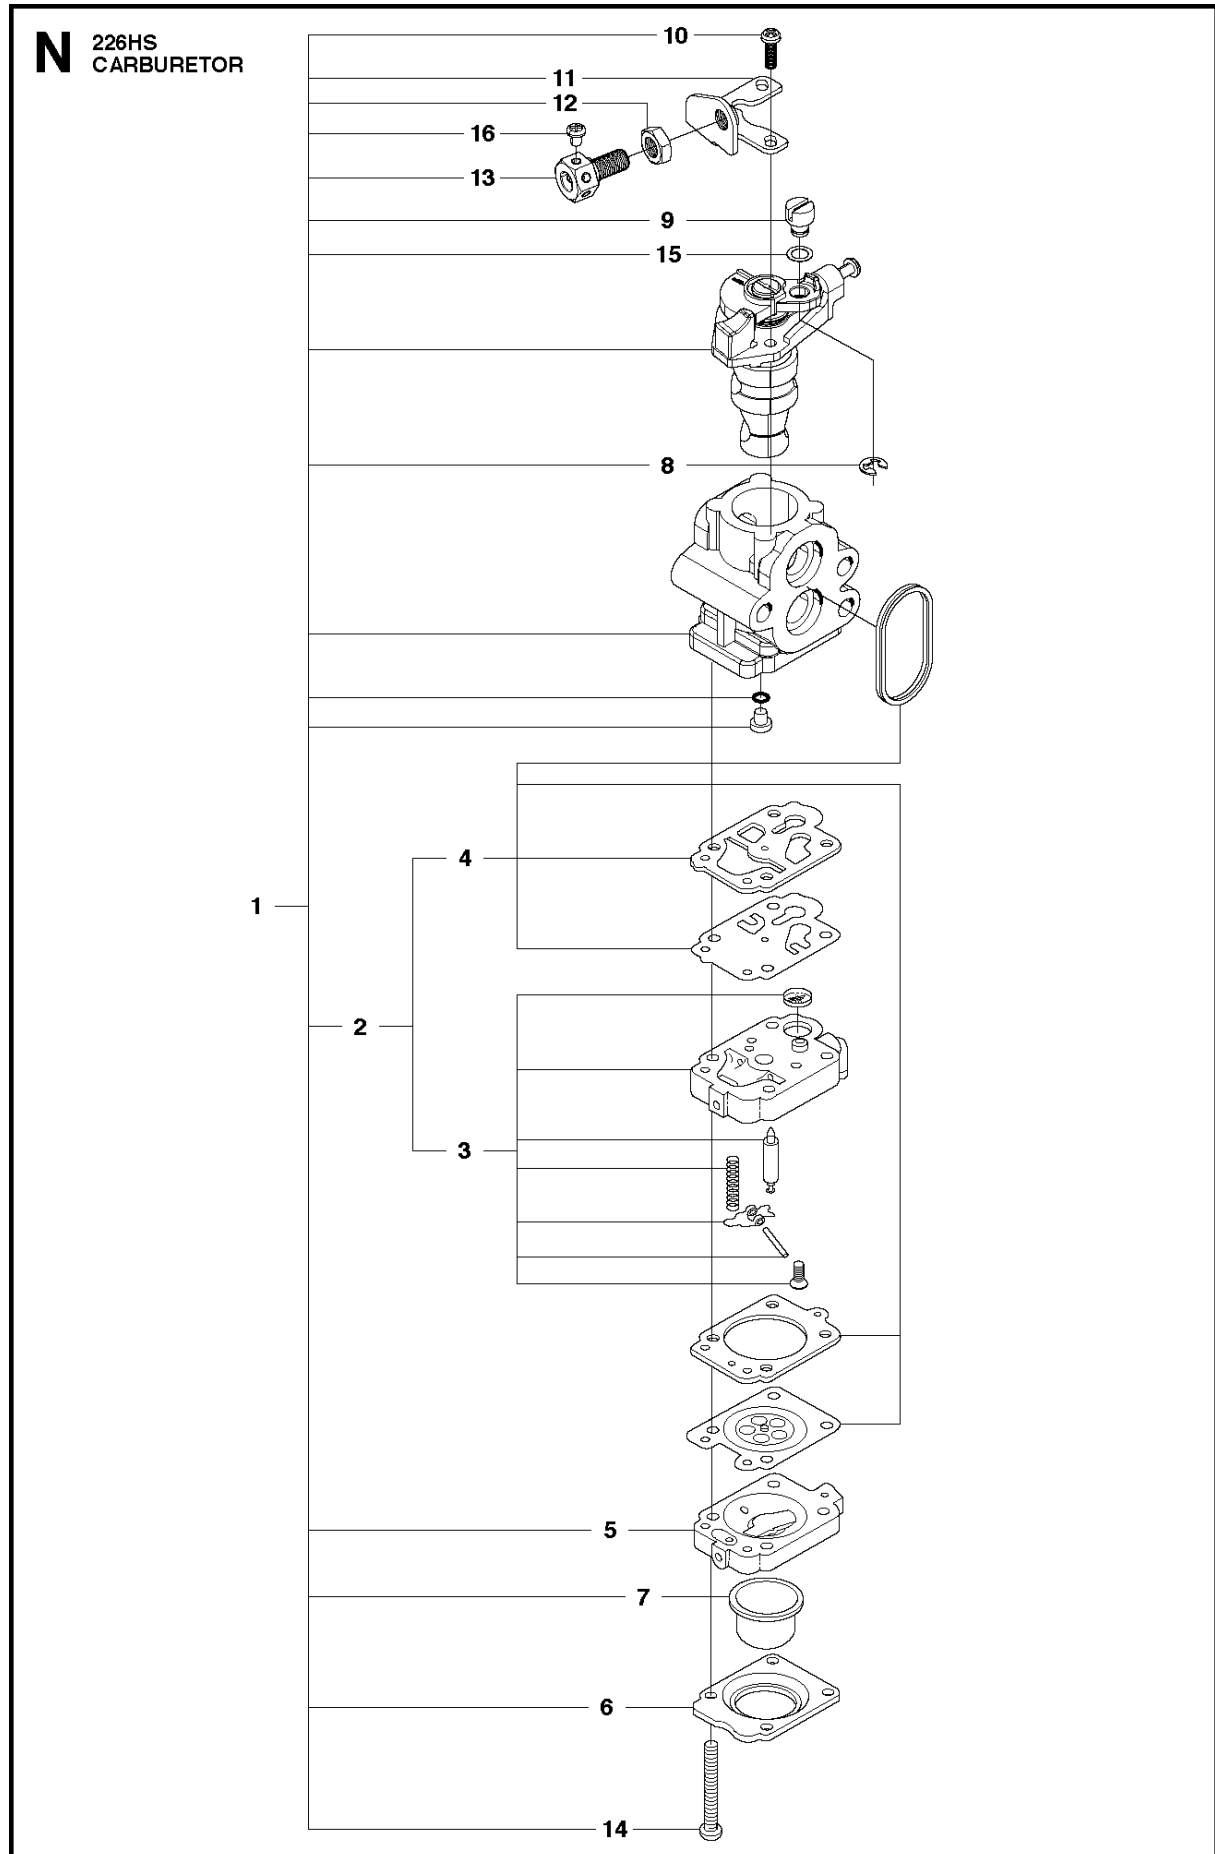

# SPARE PARTS LIST

HEDGE TRIMMERS/POLE HEDGE  
TRIMMERS

226HS75S, 967279602, 967279601,  
2015-02

**P** 226HS  
ACCESSORIES

## ACCESSORIES

226HS75S, 967279602, 967279601, 2015-02

Ref	Part No	Description	Remark	QTY	KIT
1	521 83 99-01	TOOL-SET		1	
2	506 68 61-01	COMBINATION WRENCH		1	1
3	506 61 50-01	SPANNER		1	1

## CARBURETOR

226HS75S, 967279602, 967279601, 2015-02

Ref	Part No	Description	Remark	QTY	KIT
1	586 43 44-01	CARBURETTOR		1	
2	528 07 01-01	REBUILD KIT		1	1
3	502 23 84-01	CARBURETTOR BODY		1	1, 2
4	515 37 87-01	GASKET KIT		1	1, 2
5	506 74 09-01	BODY		1	1
6	506 74 10-01	COVER		1	1
7	505 30 67-01	PUMP		1	1
8	506 73 86-01	RING		1	1
9	506 74 12-01	SWIVEL		1	1
10	505 30 79-01	SCREW		2	1
11	506 74 60-01	BRACKET		1	1
12	506 61 26-01	NUT		1	1
13	505 30 82-01	SCREW-CABLE-ADJ		1	1
14	506 74 11-01	SCREW		4	1
15	506 74 61-01	WASHER		1	1
16	505 30 83-01	SCREW		1	1

## CLUTCH

226HS75S, 967279602, 967279601, 2015-02

Ref	Part No	Description	Remark	QTY	KIT
1	586 93 71-01	GEAR CASE		1	
2	529 26 98-01	BEARING		2	1
3	506 60 99-01	RING		1	1
4	506 62 69-01	PLATE		1	1
5	506 68 88-01	BOLT		2	1
6	586 93 72-01	GEAR CASE		1	
7	506 62 69-01	PLATE		1	6
8	506 68 88-01	BOLT		2	6
9	506 68 83-01	GASKET		1	
10	506 61 95-01	DRUM		1	
11	506 62 72-01	GEAR		1	
12	506 68 87-01	GEAR		1	
13	586 93 75-01	ROD		2	
14	505 17 15-01	FITTING		1	
15	506 68 89-01	FELT		1	
16	575 70 10-01	SCREW		6	
17	521 51 75-01	BOLT		3	
18	506 62 94-01	CLUTCH		1	
19	506 68 58-01	SPRING		1	18
20	505 05 44-01	WASHER		2	
21	506 61 38-01	WASHER		2	
22	506 65 22-01	BOLT		2	
23	506 65 21-01	PLATE		1	
24	506 61 42-01	WASHER		1	