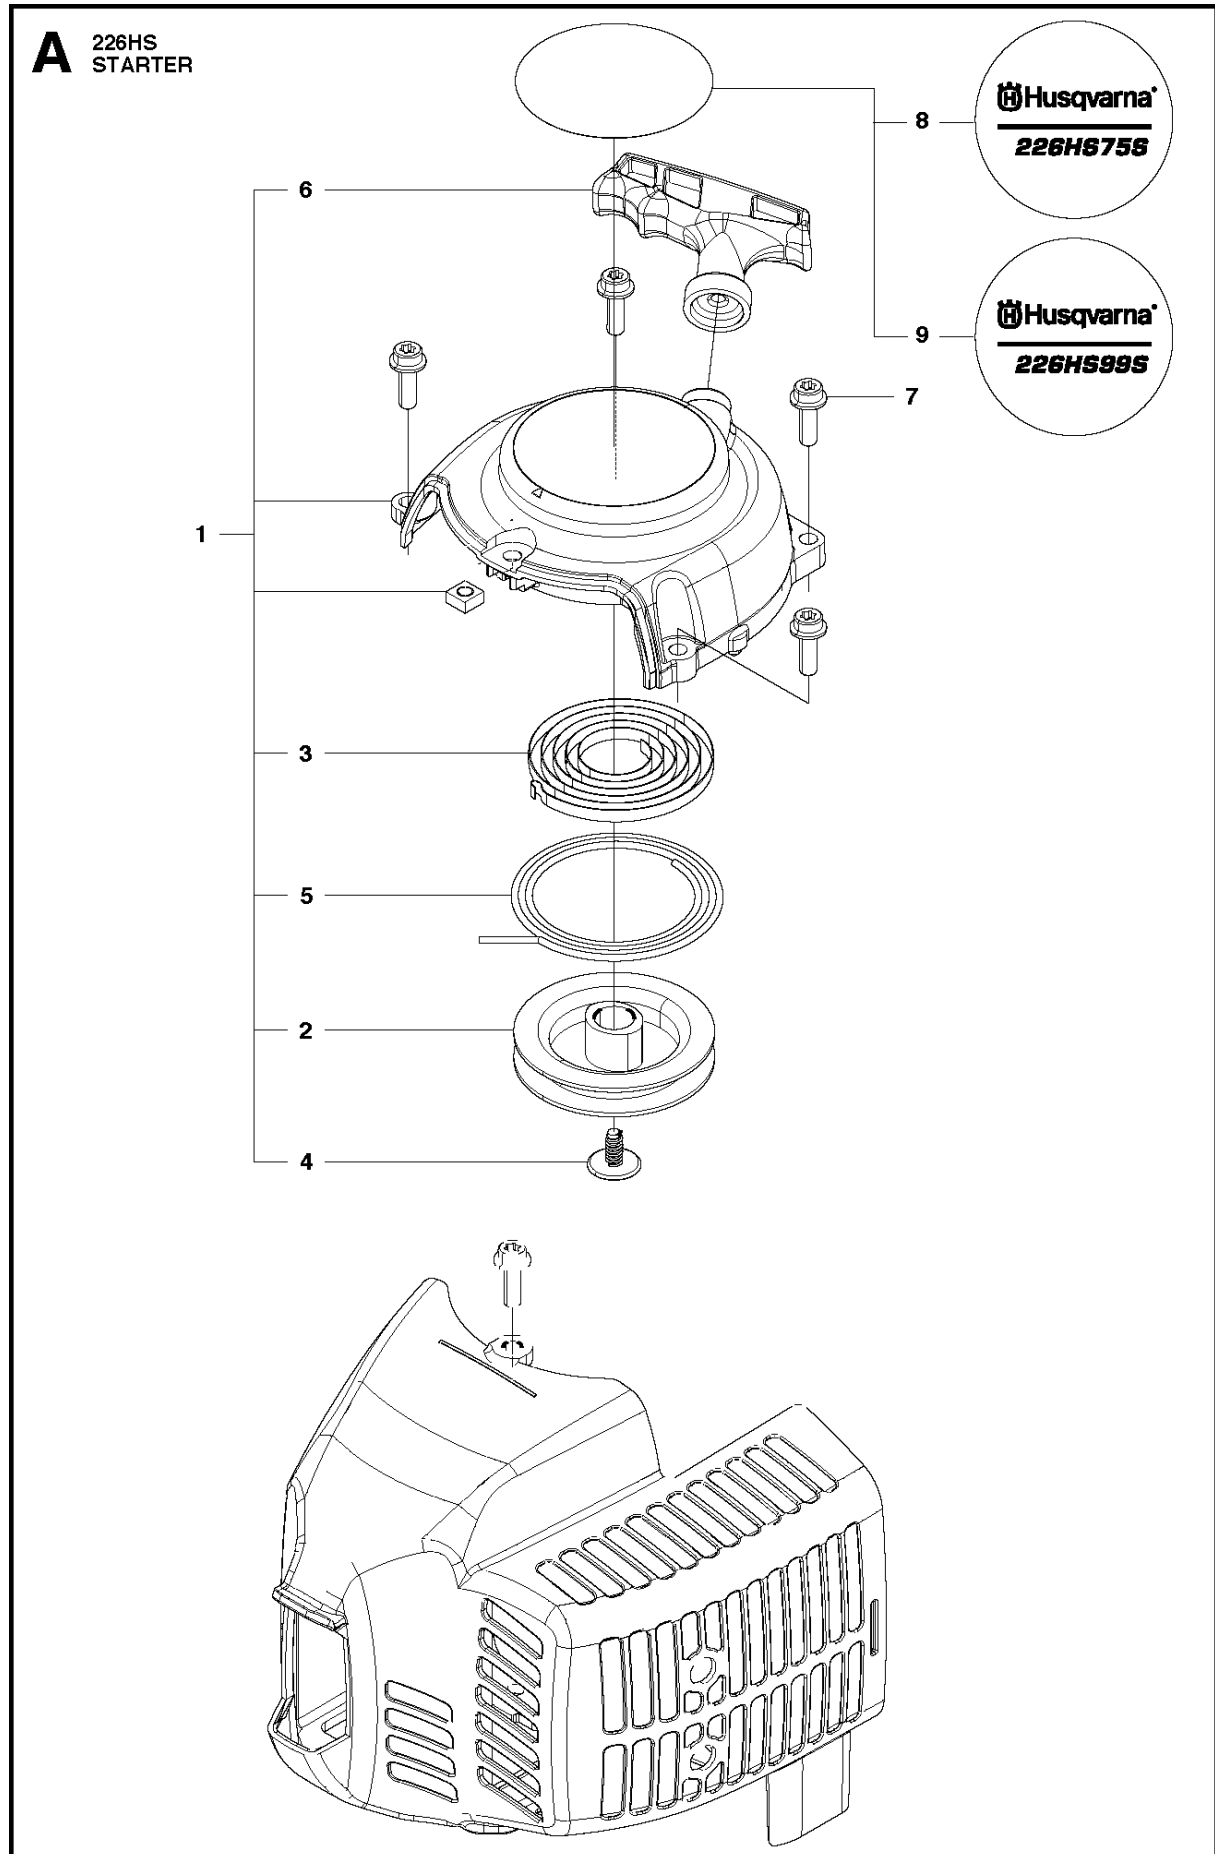

STARTER

226HS75S, 967279602, 967279601, 2015-02

Ref	Part No	Description	Remark	QTY	KIT
1	506 65 72-01	RECOIL ASSY		1	
2	506 68 42-01	REEL		1	1
3	506 67 43-01	SPRING		1	1
4	506 61 30-01	SCREW		1	1
5	506 68 34-01	ROPE		1	1
6	506 61 47-01	KNOB		1	1
7	506 74 56-01	BOLT		4	
8	528 05 05-01	LABEL,RECOIL	226HS75S	1