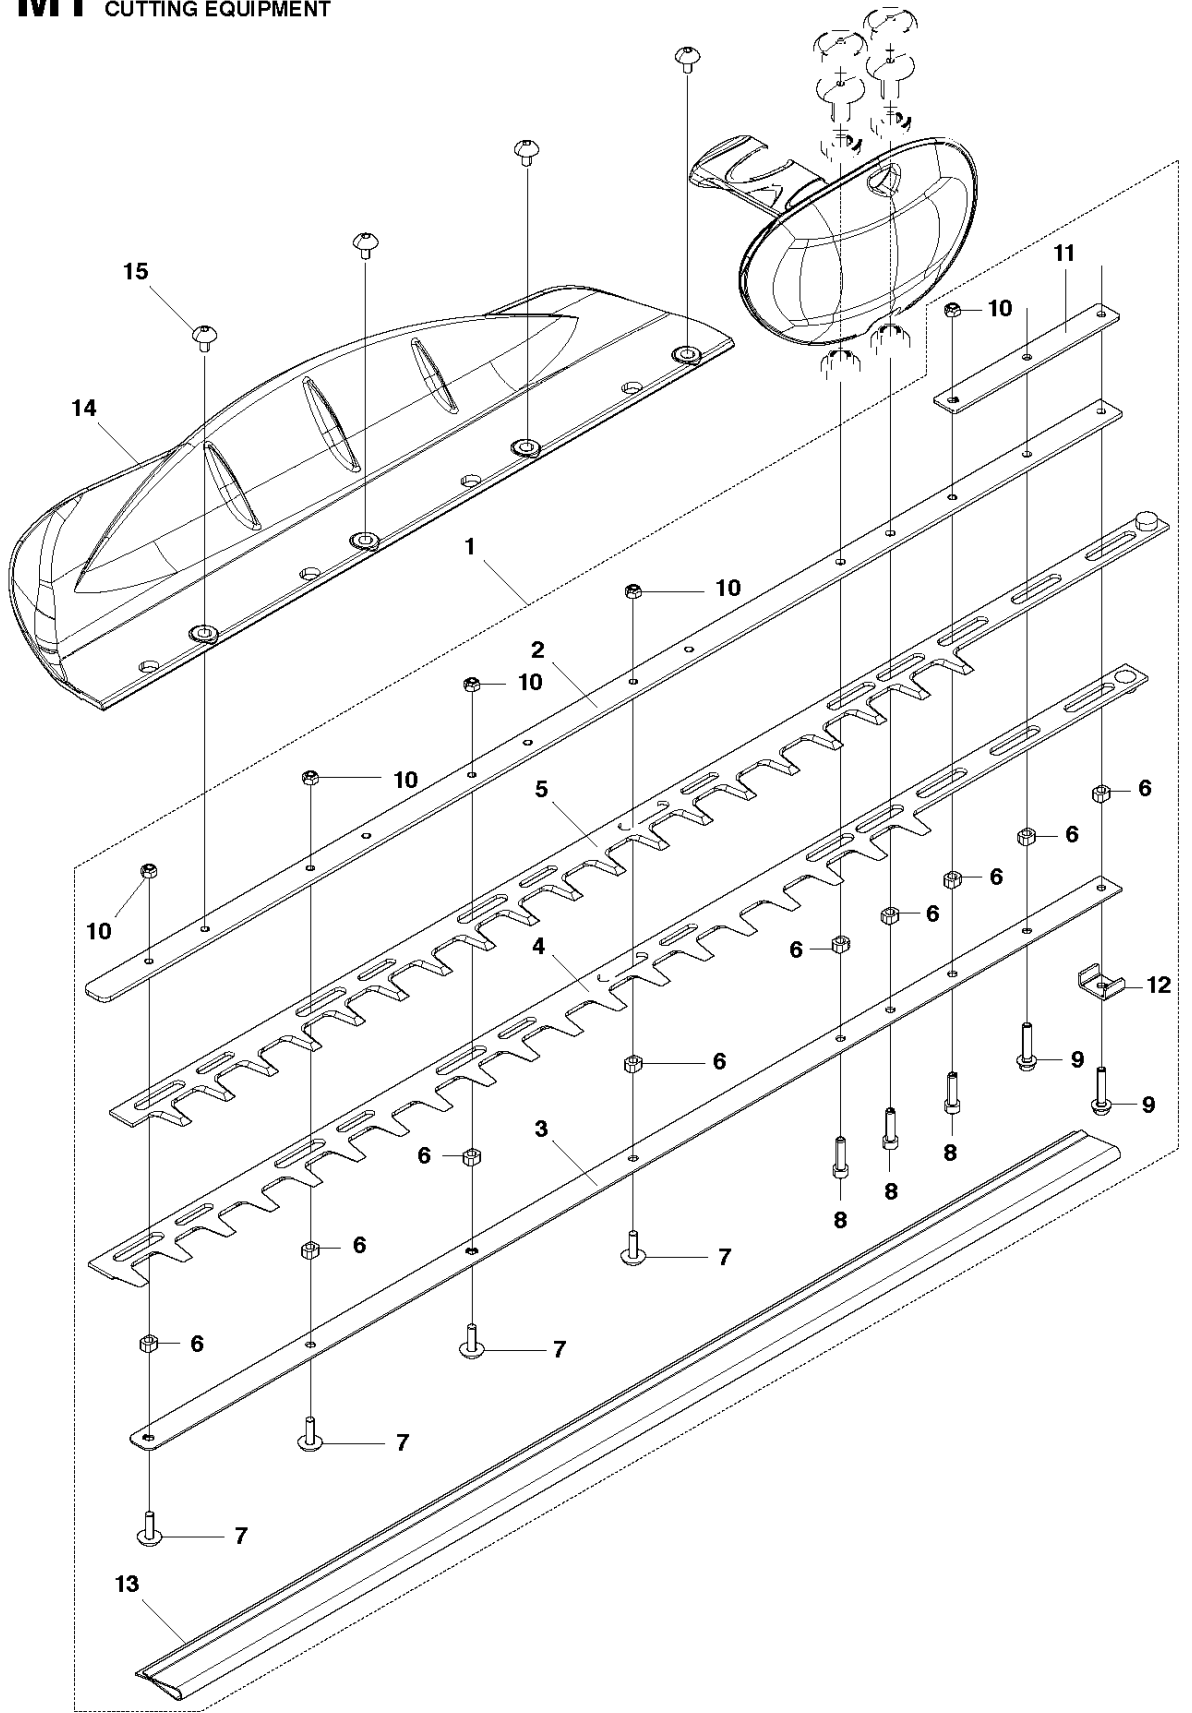

M1 226HS75
CUTTING EQUIPMENT

CUTTING EQUIPMENT

226HS75S, 967279602, 967279601, 2015-02

Ref	Part No	Description	Remark	QTY	KIT
1	586 60 85-02	BLADE		1	
2	506 68 79-01	PLATE.UPPER		1	1
3	506 68 80-01	PLATE.LOWER		1	1
4	586 59 52-01	BLADE		1	1
5	586 59 51-01	BLADE		1	1
6	506 68 76-01	SPACER		9	1
7	574 61 00-01	BOLT		4	1
8	504 11 43-01	SCREW		3	1
9	574 61 01-01	BOLT		2	1
10	506 68 78-01	NUT		5	1
11	506 68 82-01	PLATE		1	1
12	506 62 74-01	BRACKET		1	1
13	506 68 81-01	COVER		1	1
14	506 62 92-01	PLATE		1	
15	575 27 55-01	SCREW		4