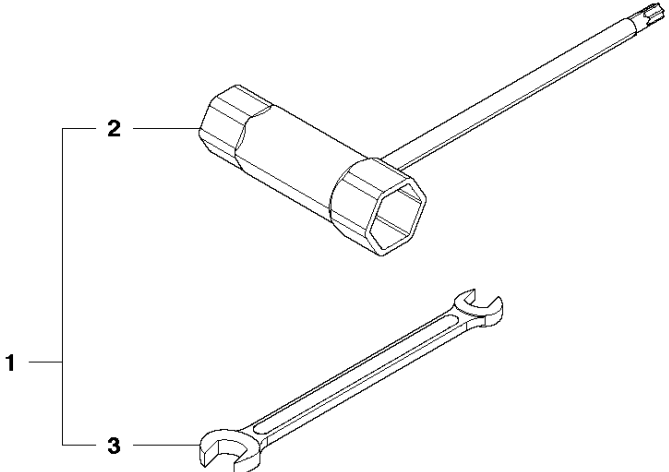

# SPARE PARTS LIST

HEDGE TRIMMERS/POLE HEDGE  
TRIMMERS

226HS75S, 967279602, 967279601,  
2015-02

**P** 226HS  
ACCESSORIES

## CARBURETOR

226HS75S, 967279602, 967279601, 2015-02

Ref	Part No	Description	Remark	QTY	KIT
1	586 43 44-01	CARBURETTOR		1	
2	528 07 01-01	REBUILD KIT		1	1
3	502 23 84-01	CARBURETTOR BODY		1	1, 2
4	515 37 87-01	GASKET KIT		1	1, 2
5	506 74 09-01	BODY		1	1
6	506 74 10-01	COVER		1	1
7	505 30 67-01	PUMP		1	1
8	506 73 86-01	RING		1	1
9	506 74 12-01	SWIVEL		1	1
10	505 30 79-01	SCREW		2	1
11	506 74 60-01	BRACKET		1	1
12	506 61 26-01	NUT		1	1
13	505 30 82-01	SCREW-CABLE-ADJ		1	1
14	506 74 11-01	SCREW		4	1
15	506 74 61-01	WASHER		1	1
16	505 30 83-01	SCREW		1	1

## CLUTCH

226HS75S, 967279602, 967279601, 2015-02

Ref	Part No	Description	Remark	QTY	KIT
1	586 93 71-01	GEAR CASE		1	
2	529 26 98-01	BEARING		2	1
3	506 60 99-01	RING		1	1
4	506 62 69-01	PLATE		1	1
5	506 68 88-01	BOLT		2	1
6	586 93 72-01	GEAR CASE		1	
7	506 62 69-01	PLATE		1	6
8	506 68 88-01	BOLT		2	6
9	506 68 83-01	GASKET		1	
10	506 61 95-01	DRUM		1	
11	506 62 72-01	GEAR		1	
12	506 68 87-01	GEAR		1	
13	586 93 75-01	ROD		2	
14	505 17 15-01	FITTING		1	
15	506 68 89-01	FELT		1	
16	575 70 10-01	SCREW		6	
17	521 51 75-01	BOLT		3	
18	506 62 94-01	CLUTCH		1	
19	506 68 58-01	SPRING		1	18
20	505 05 44-01	WASHER		2	
21	506 61 38-01	WASHER		2	
22	506 65 22-01	BOLT		2	
23	506 65 21-01	PLATE		1	
24	506 61 42-01	WASHER		1	