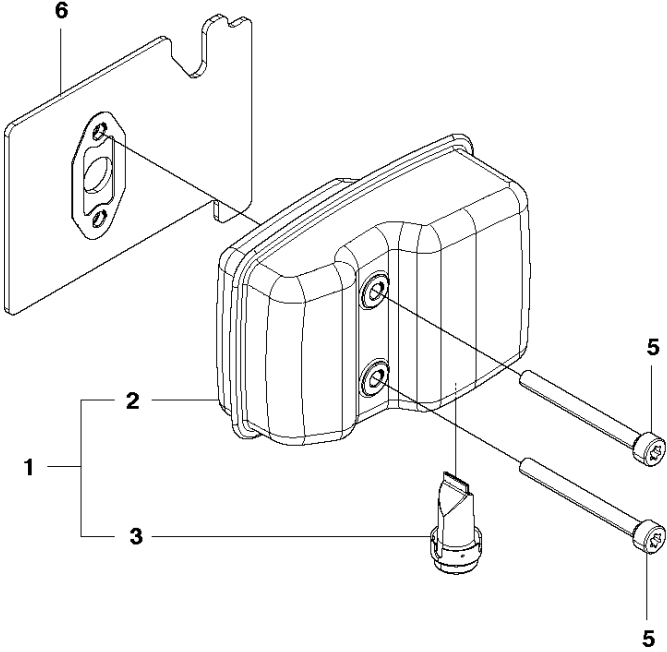

F 226HS
MUFFLER

MUFFLER

226HS75S, 967279602, 967279601, 2015-02

Ref	Part No	Description	Remark	QTY	KIT
1	506 65 68-01	MUFFLER	US only	1	
2	506 65 69-01	MUFFLER	US ONLY	1	1
3	506 61 56-01	ARRESTER	US ONLY	1	1
4	523 07 16-01	MUFFLER	EU only	1	
5	504 11 65-01	SCREW		2	
6	506 65 56-01	GASKET		1