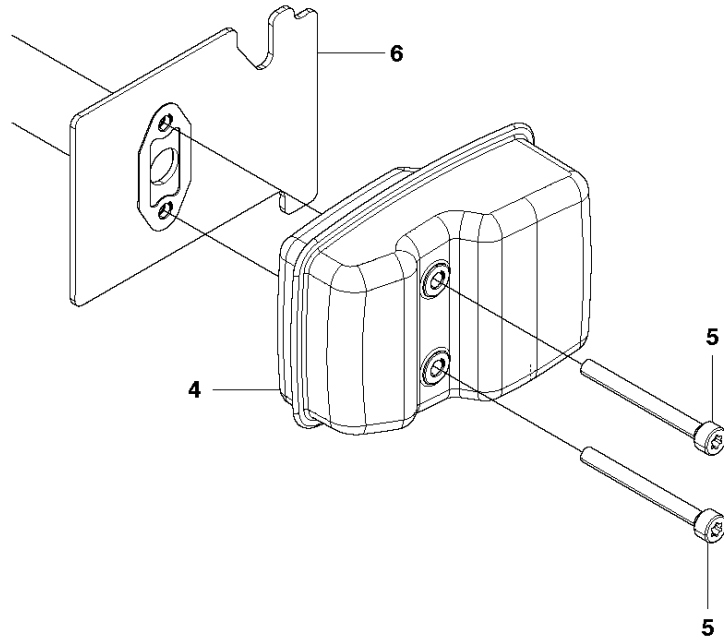

F 226HS
MUFFLER

MUFFLER

226HS99S, 967279702, 967279701, 2015-02

Ref	Part No	Description	Remark	QTY	KIT
1	506 65 68-01	MUFFLER	US only	1	
2	506 65 69-01	MUFFLER	US ONLY	1	1
3	506 61 56-01	ARRESTER	US ONLY	1	1
4	523 07 16-01	MUFFLER	EU only	1	
5	504 11 65-01	SCREW		2	
6	506 65 56-01	GASKET		1