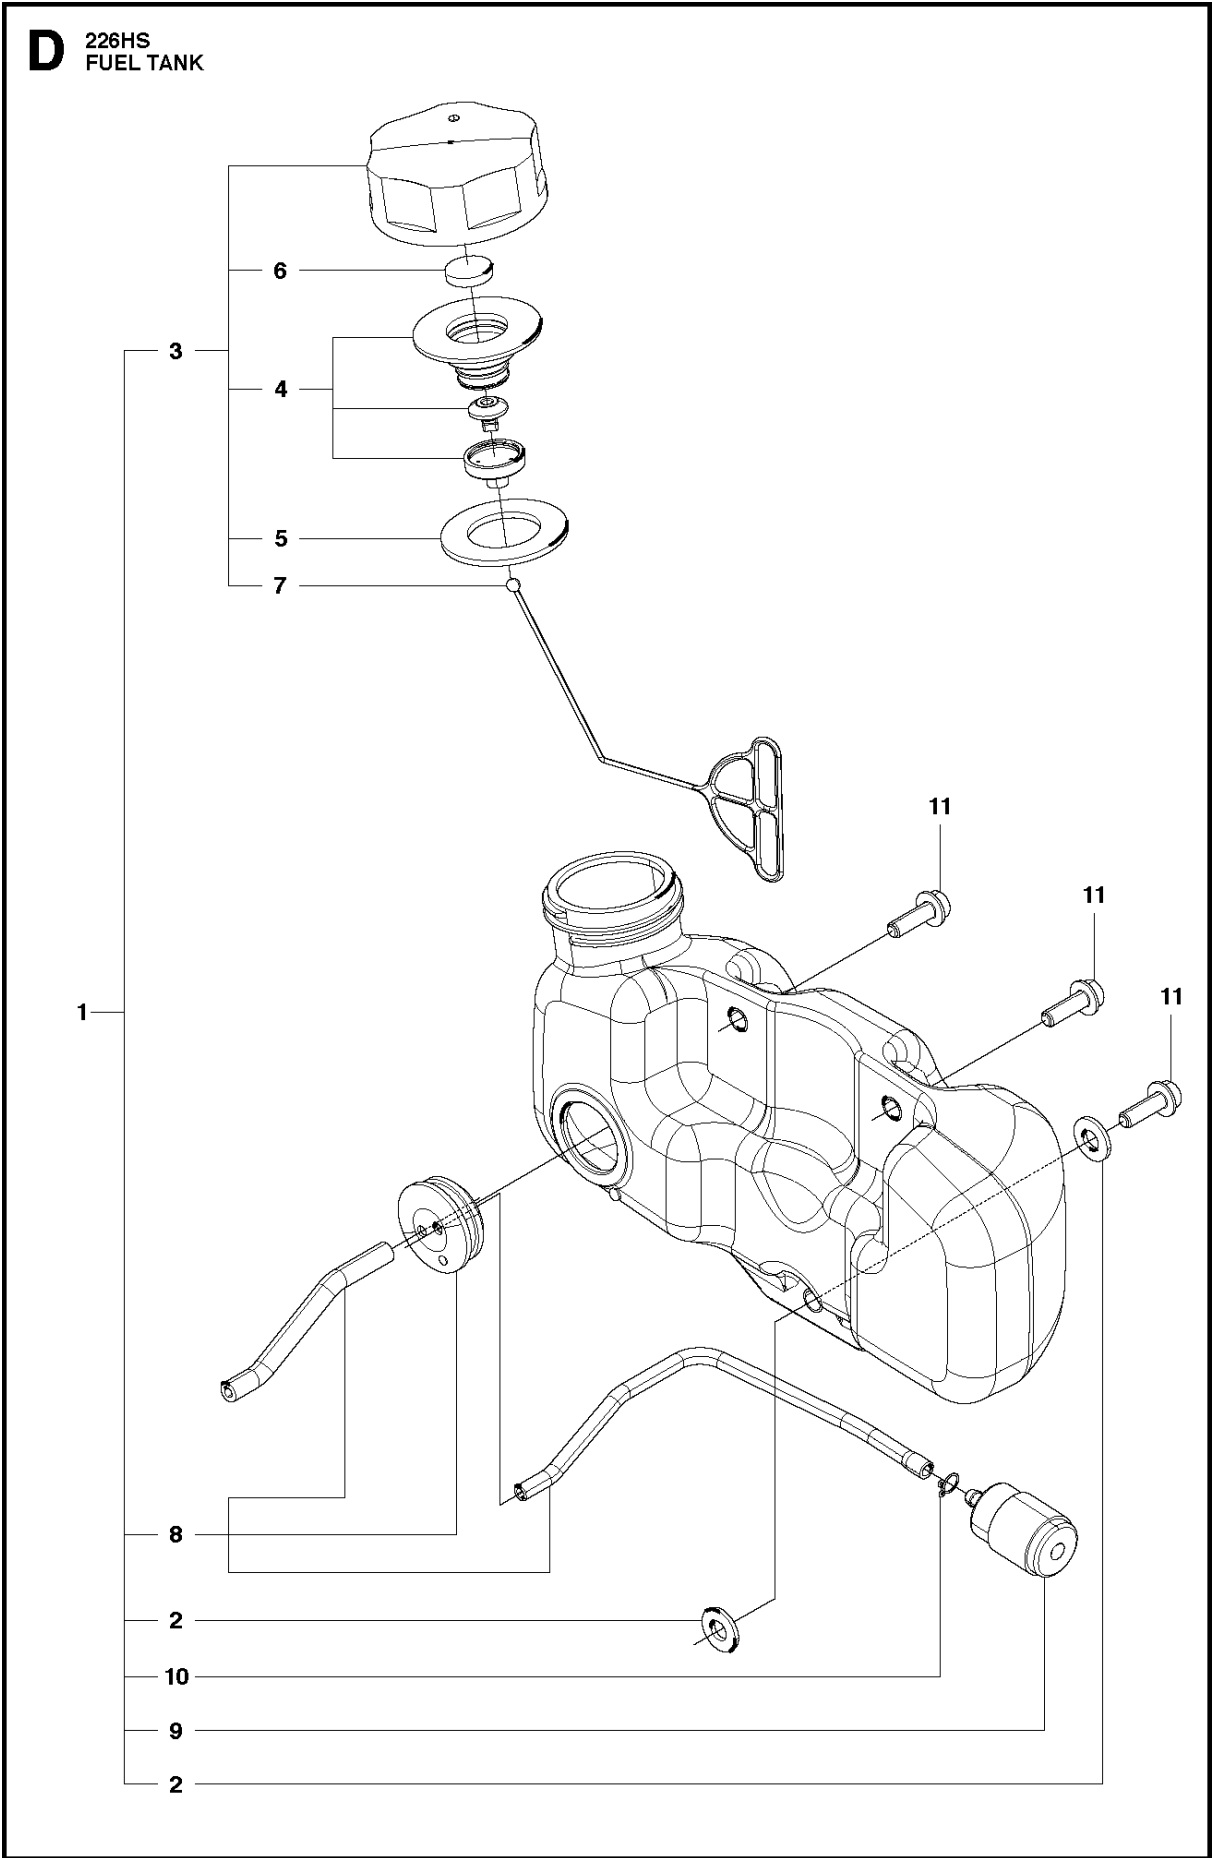

FUEL TANK

226HS99S, 967279702, 967279701, 2015-02

Ref	Part No	Description	Remark	QTY KIT	
1	525 24 60-01	TANK ASSY	EU only	1	
1	579 21 09-01	FUEL TANK ASSY	US ONLY	1	
2	506 68 41-01	PACKING		2	1
3	505 30 96-01	CAP-A		1	1
4	515 36 94-01	HOLDER-A		1	1, 3
5	506 74 43-01	PACKING		1	1, 3
6	506 74 68-01	FILTER		1	1, 3
7	506 74 58-01	STOPPER		1	1, 3
8	579 13 83-08	HOSE ASSY	US ONLY	1	1
8	506 65 31-01	PIPE-C	EU only	1	
9	506 61 46-01	FILTER		1	1
10	506 70 70-01	CLIP		1	1
11	506 74 56-01	BOLT		3