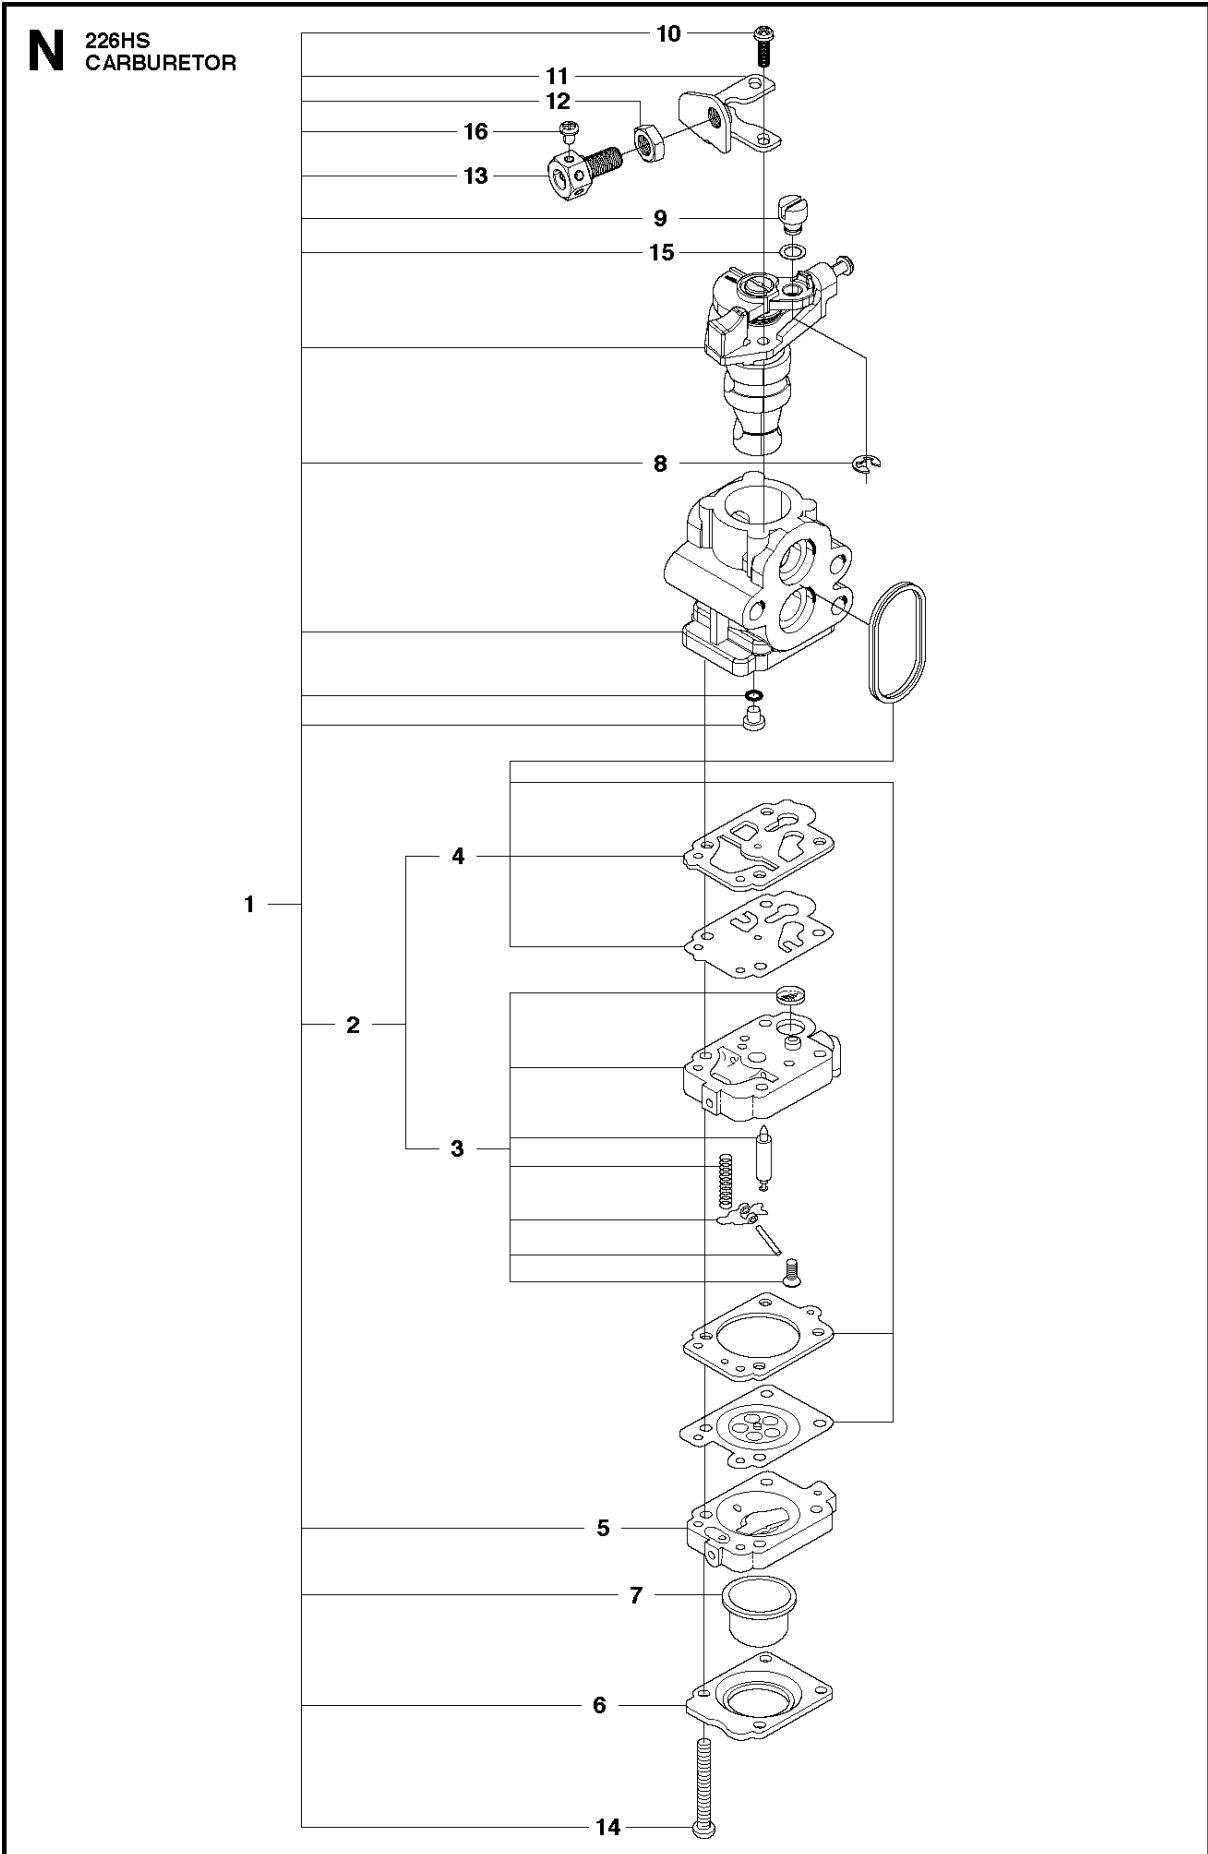

# SPARE PARTS LIST

HEDGE TRIMMERS/POLE HEDGE  
TRIMMERS

226HS99S, 967279702, 967279701,  
2015-02

**P** 226HS  
ACCESSORIES

## ACCESSORIES

226HS99S, 967279702, 967279701, 2015-02

Ref	Part No	Description	Remark	QTY	KIT
1	521 83 99-01	TOOL-SET		1	
2	506 68 61-01	COMBINATION WRENCH		1	1
3	506 61 50-01	SPANNER		1	1

## CARBURETOR

226HS99S, 967279702, 967279701, 2015-02

Ref	Part No	Description	Remark	QTY	KIT
1	586 43 44-01	CARBURETTOR		1	
2	528 07 01-01	REBUILD KIT		1	1
3	502 23 84-01	CARBURETTOR BODY		1	1, 2
4	515 37 87-01	GASKET KIT		1	1, 2
5	506 74 09-01	BODY		1	1
6	506 74 10-01	COVER		1	1
7	505 30 67-01	PUMP		1	1
8	506 73 86-01	RING		1	1
9	506 74 12-01	SWIVEL		1	1
10	505 30 79-01	SCREW		2	1
11	506 74 60-01	BRACKET		1	1
12	506 61 26-01	NUT		1	1
13	505 30 82-01	SCREW-CABLE-ADJ		1	1
14	506 74 11-01	SCREW		4	1
15	506 74 61-01	WASHER		1	1
16	505 30 83-01	SCREW		1	1

## CLUTCH

226HS99S, 967279702, 967279701, 2015-02

Ref	Part No	Description	Remark	QTY	KIT
1	586 93 71-01	GEAR CASE		1	
2	529 26 98-01	BEARING		2	1
3	506 60 99-01	RING		1	1
4	506 62 69-01	PLATE		1	1
5	506 68 88-01	BOLT		2	1
6	586 93 72-01	GEAR CASE		1	
7	506 62 69-01	PLATE		1	6
8	506 68 88-01	BOLT		2	6
9	506 68 83-01	GASKET		1	
10	506 61 95-01	DRUM		1	
11	506 62 72-01	GEAR		1	
12	506 68 87-01	GEAR		1	
13	586 93 75-01	ROD		2	
14	505 17 15-01	FITTING		1	
15	506 68 89-01	FELT		1	
16	575 70 10-01	SCREW		6	
17	521 51 75-01	BOLT		3	
18	506 62 94-01	CLUTCH		1	
19	506 68 58-01	SPRING		1	18
20	505 05 44-01	WASHER		2	
21	506 61 38-01	WASHER		2	
22	506 65 22-01	BOLT		2	
23	506 65 21-01	PLATE		1	
24	506 61 42-01	WASHER		1	