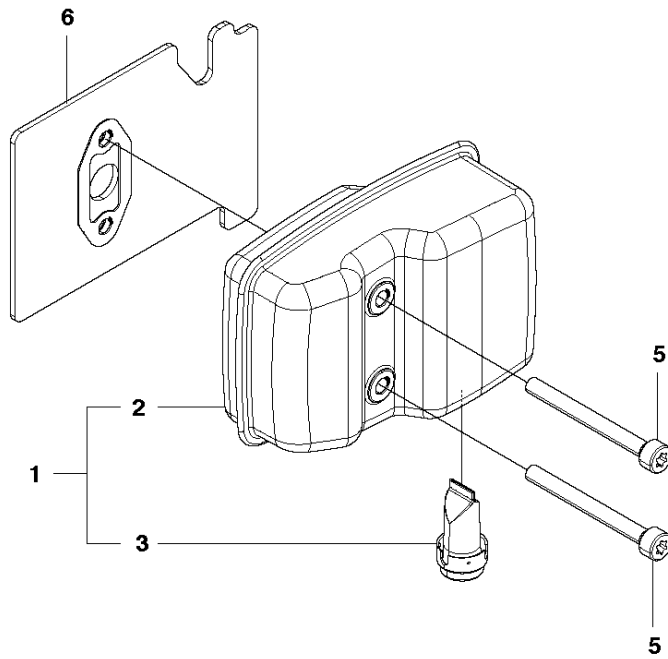

F 226HS
MUFFLER

MUFFLER

226HS99S, 967279702, 967279701, 2015-02

Ref	Part No	Description	Remark	QTY	KIT
1	506 65 68-01	MUFFLER	US only	1	
2	506 65 69-01	MUFFLER	US ONLY	1	1
3	506 61 56-01	ARRESTER	US ONLY	1	1
4	523 07 16-01	MUFFLER	EU only	1	
5	504 11 65-01	SCREW		2	
6	506 65 56-01	GASKET		1