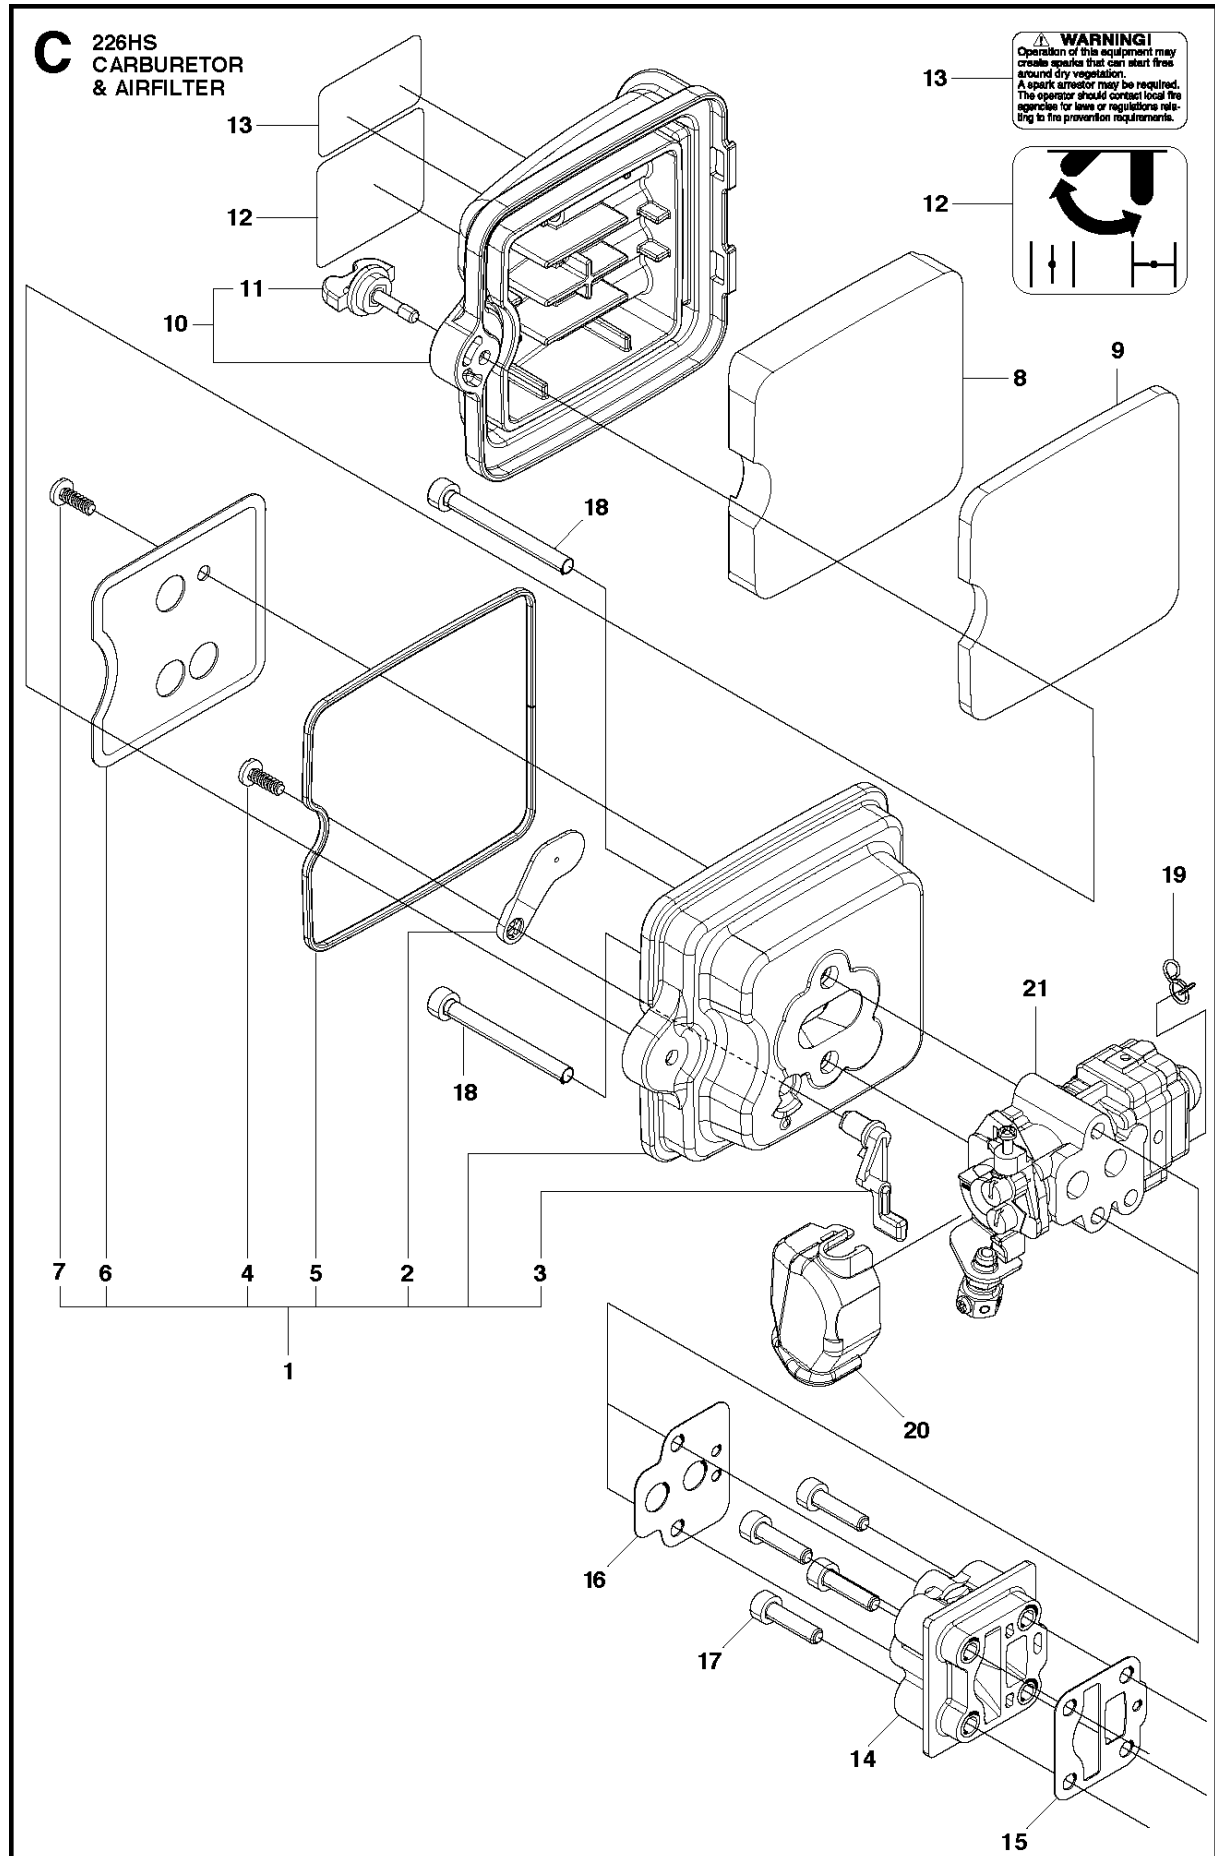

## ACCESSORIES

226HS99S, 967279702, 967279701, 2015-02

Ref	Part No	Description	Remark	QTY	KIT
1	521 83 99-01	TOOL-SET		1	
2	506 68 61-01	COMBINATION WRENCH		1	1
3	506 61 50-01	SPANNER		1	1

## CARBURETOR

226HS99S, 967279702, 967279701, 2015-02

Ref	Part No	Description	Remark	QTY	KIT
1	586 43 44-01	CARBURETTOR		1	
2	528 07 01-01	REBUILD KIT		1	1
3	502 23 84-01	CARBURETTOR BODY		1	1, 2
4	515 37 87-01	GASKET KIT		1	1, 2
5	506 74 09-01	BODY		1	1
6	506 74 10-01	COVER		1	1
7	505 30 67-01	PUMP		1	1
8	506 73 86-01	RING		1	1
9	506 74 12-01	SWIVEL		1	1
10	505 30 79-01	SCREW		2	1
11	506 74 60-01	BRACKET		1	1
12	506 61 26-01	NUT		1	1
13	505 30 82-01	SCREW-CABLE-ADJ		1	1
14	506 74 11-01	SCREW		4	1
15	506 74 61-01	WASHER		1	1
16	505 30 83-01	SCREW		1	1

## CLUTCH

226HS99S, 967279702, 967279701, 2015-02

Ref	Part No	Description	Remark	QTY	KIT
1	586 93 71-01	GEAR CASE		1	
2	529 26 98-01	BEARING		2	1
3	506 60 99-01	RING		1	1
4	506 62 69-01	PLATE		1	1
5	506 68 88-01	BOLT		2	1
6	586 93 72-01	GEAR CASE		1	
7	506 62 69-01	PLATE		1	6
8	506 68 88-01	BOLT		2	6
9	506 68 83-01	GASKET		1	
10	506 61 95-01	DRUM		1	
11	506 62 72-01	GEAR		1	
12	506 68 87-01	GEAR		1	
13	586 93 75-01	ROD		2	
14	505 17 15-01	FITTING		1	
15	506 68 89-01	FELT		1	
16	575 70 10-01	SCREW		6	
17	521 51 75-01	BOLT		3	
18	506 62 94-01	CLUTCH		1	
19	506 68 58-01	SPRING		1	18
20	505 05 44-01	WASHER		2	
21	506 61 38-01	WASHER		2	
22	506 65 22-01	BOLT		2	
23	506 65 21-01	PLATE		1	
24	506 61 42-01	WASHER		1	