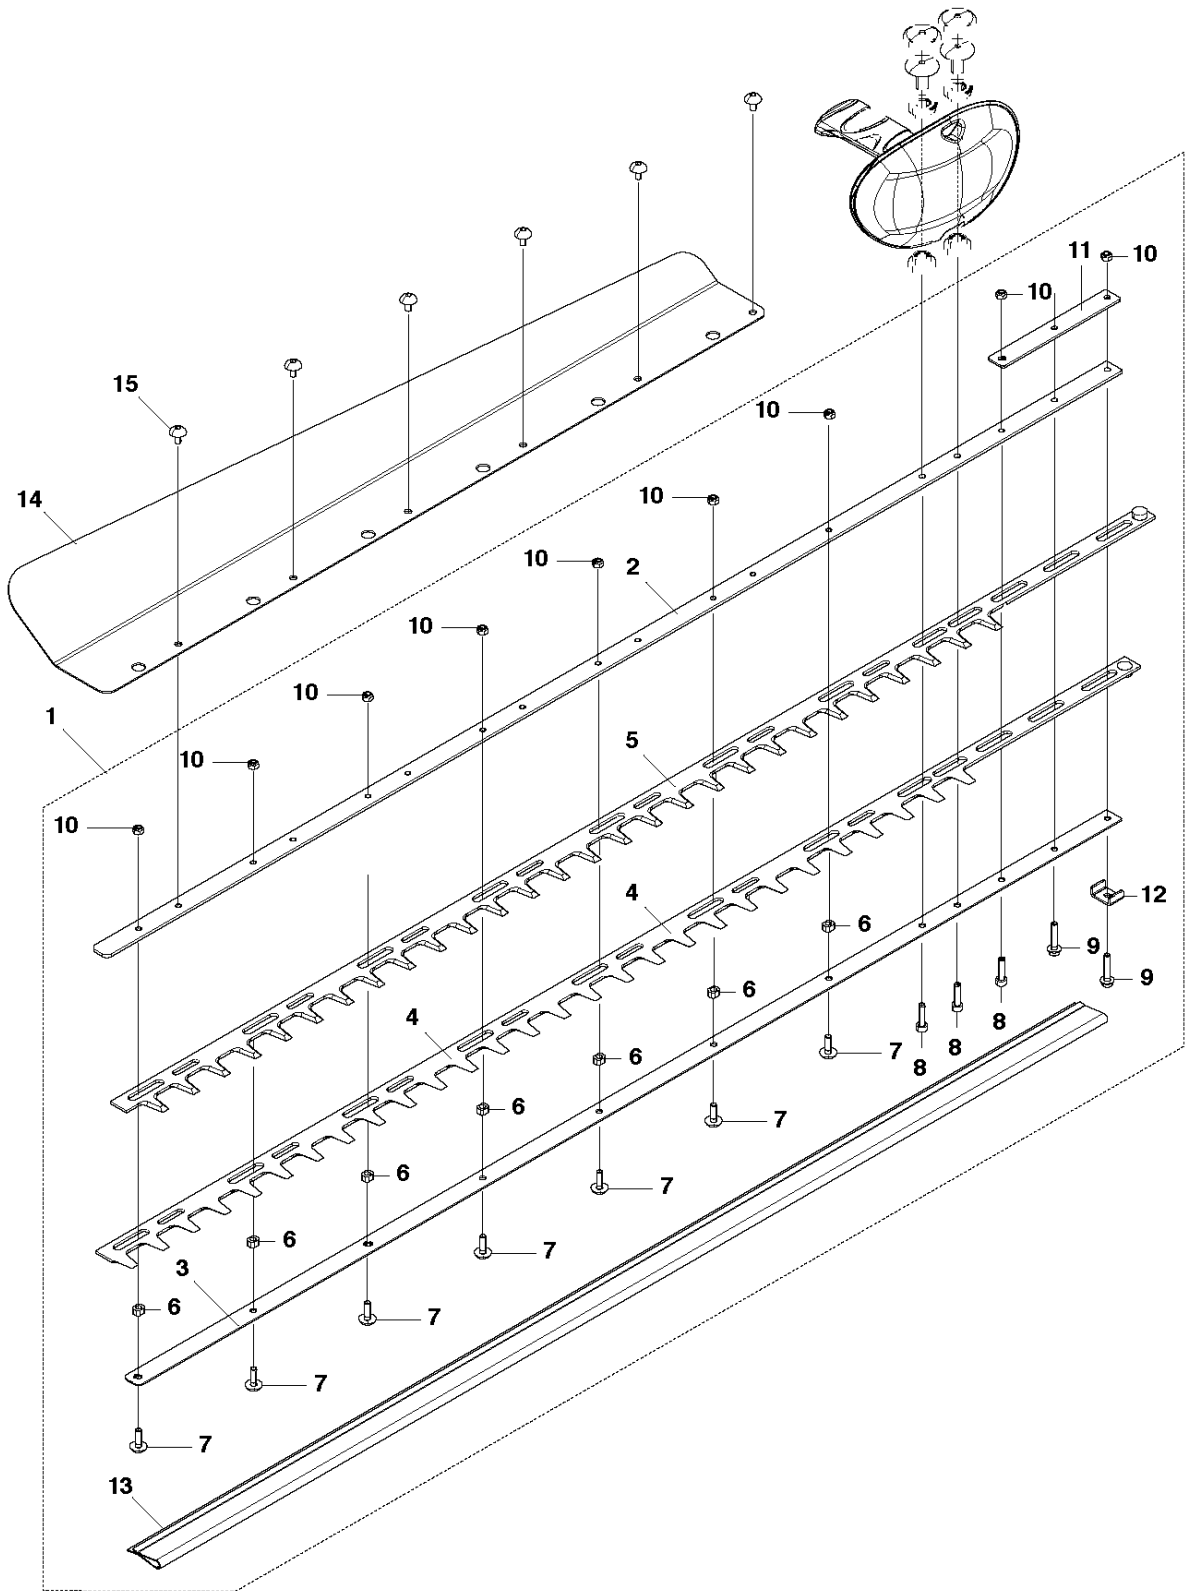

M2 226HS99
CUTTING EQUIPMENT

CUTTING EQUIPMENT

226HS99S, 967279702, 967279701, 2015-02

Ref	Part No	Description	Remark	QTY	KIT
1	586 55 30-02	BLADE		1	
2	527 89 04-01	PLATE,UPPER		1	1
3	527 89 05-01	PLATE,LOWER		1	1
4	586 59 54-01	BLADE		1	1
5	586 59 53-01	BLADE		1	1
6	506 68 76-01	SPACER		12	1
7	574 61 00-01	BOLT		7	1
8	504 11 43-01	SCREW		3	1
9	574 61 01-01	BOLT		2	1
10	506 68 78-01	NUT		8	1
11	506 68 82-01	PLATE		1	1
12	506 62 74-01	BRACKET		1	1
13	506 62 85-01	COVER		1	1
14	527 89 06-01	PLATE,RECEIVE		1	
15	575 27 55-01	SCREW		6