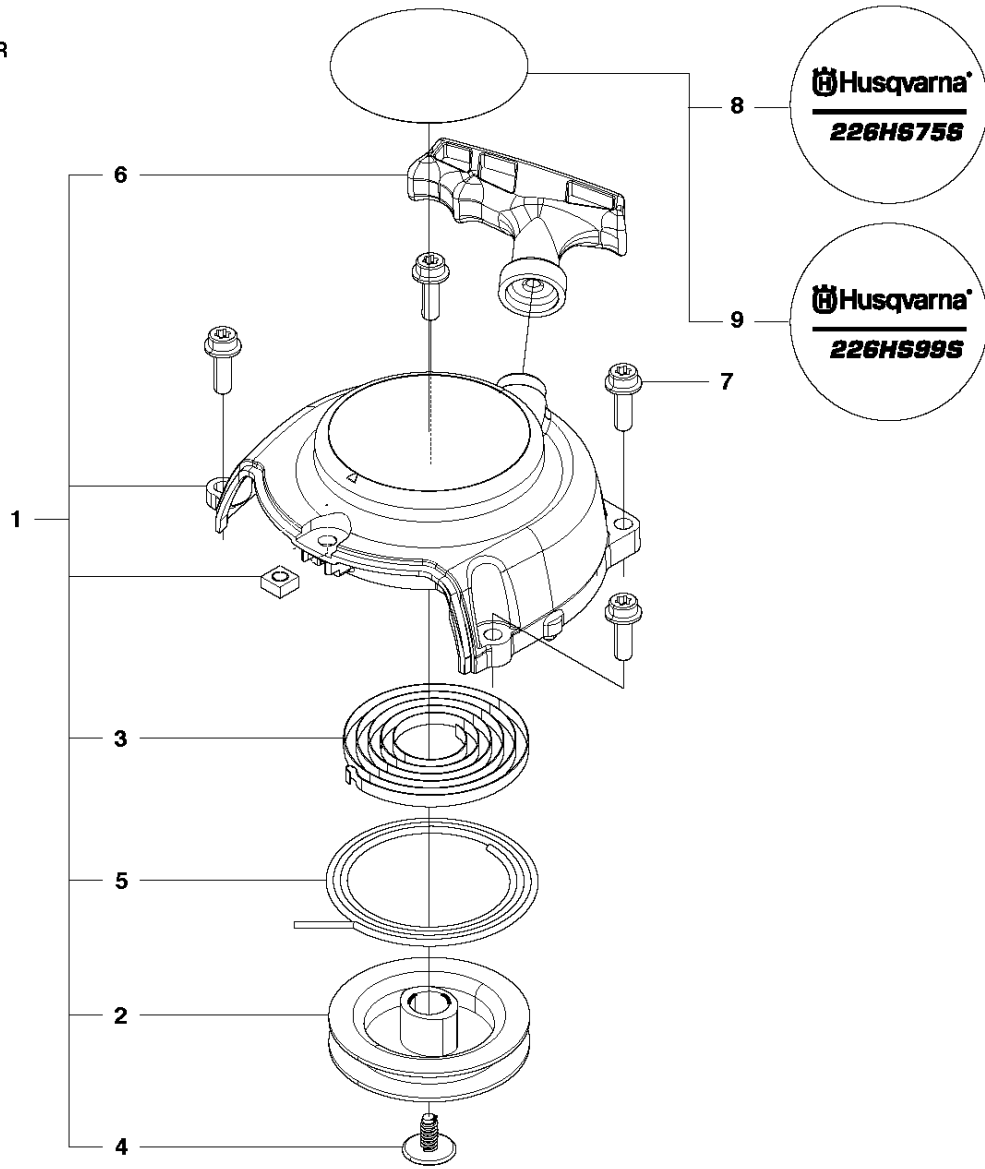

A 226HS
STARTER

STARTER

226HS99S, 967279702, 967279701, 2015-02

Ref	Part No	Description	Remark	QTY	KIT
1	506 65 72-01	RECOIL ASSY		1	
2	506 68 42-01	REEL		1	1
3	506 67 43-01	SPRING		1	1
4	506 61 30-01	SCREW		1	1
5	506 68 34-01	ROPE		1	1
6	506 61 47-01	KNOB		1	1
7	506 74 56-01	BOLT		4	
9	528 05 08-01	LABEL,RECOIL	226HS99S	1