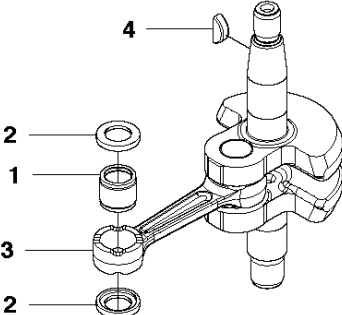

J 226HS
CRANK SHAFT

CRANKSHAFT

226HS99S, 967279702, 967279701, 2015-02

Ref	Part No	Description	Remark	QTY KIT
1	506 68 50-01	BEARING		1
2	505 04 10-01	WASHER		2
3	506 65 18-01	CRANKSHAFT		1
4	506 68 94-01	KEY		1