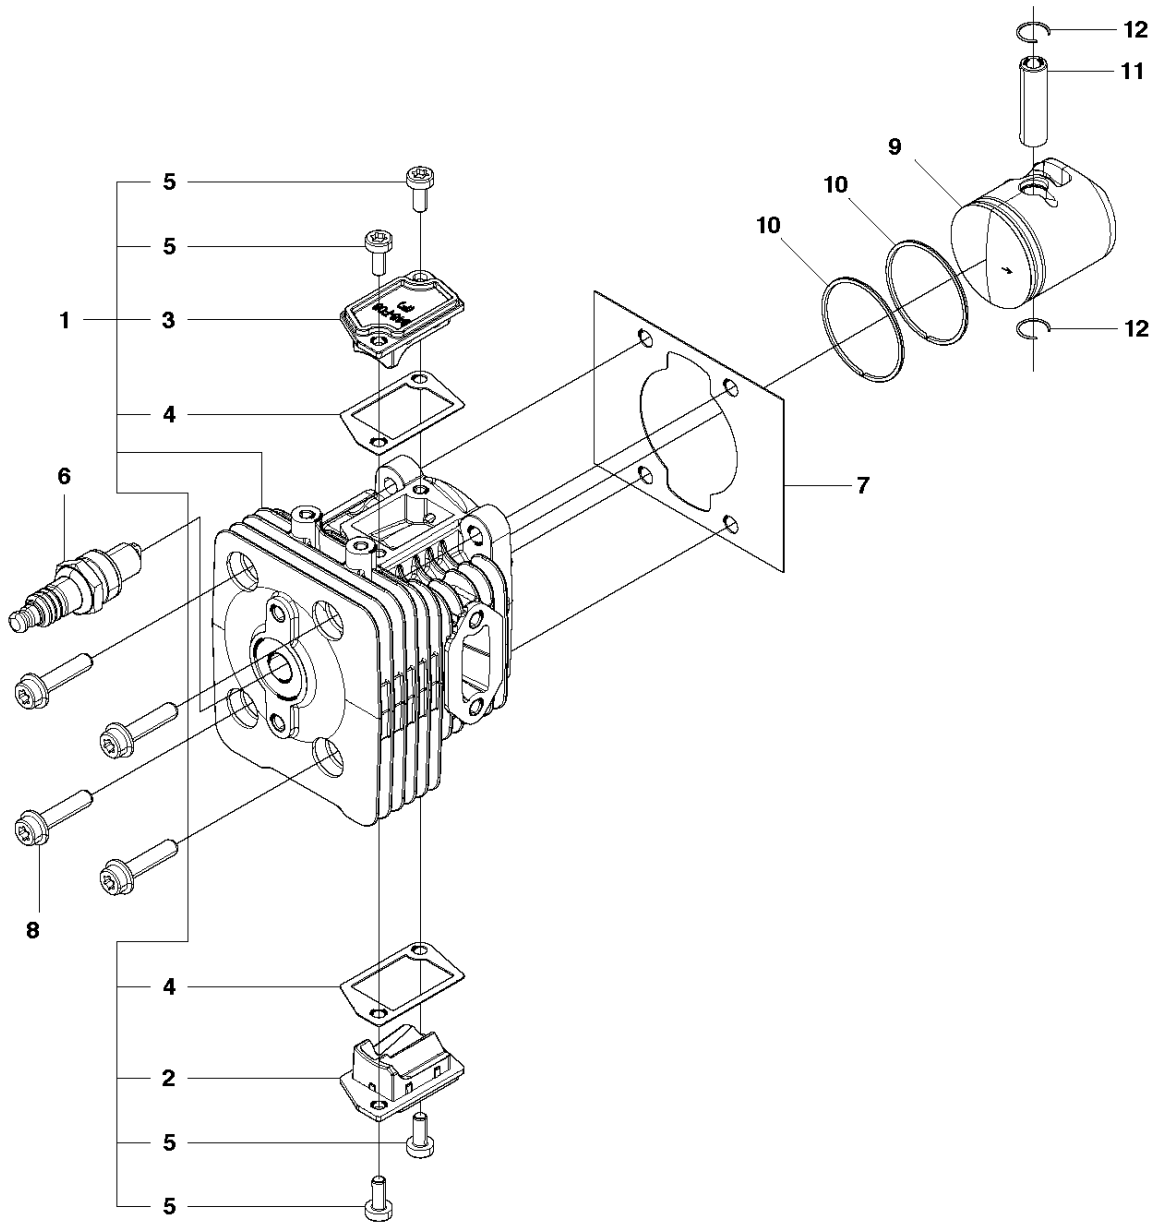

G 226HS
CYLINDER & PISTON

CYLINDER PISTON

226HS99S, 967279702, 967279701, 2015-02

Ref	Part No	Description	Remark	QTY	KIT
1	528 05 21-01	CYLINDER-C		1	
2	506 65 41-02	COVER		1	1
3	506 65 42-02	COVER		1	1
4	506 65 43-01	GASKET		2	1
5	504 11 92-01	SCREW		4	1
6	528 07 40-01	SPARKPLUG		1	
7	506 62 97-01	GASKET		1	
8	506 74 52-01	BOLT		4	
9	528 05 23-01	PISTON		1	
10	506 61 81-01	RING		2	
11	505 04 07-01	PIN		1	
12	505 04 52-01	RING		2