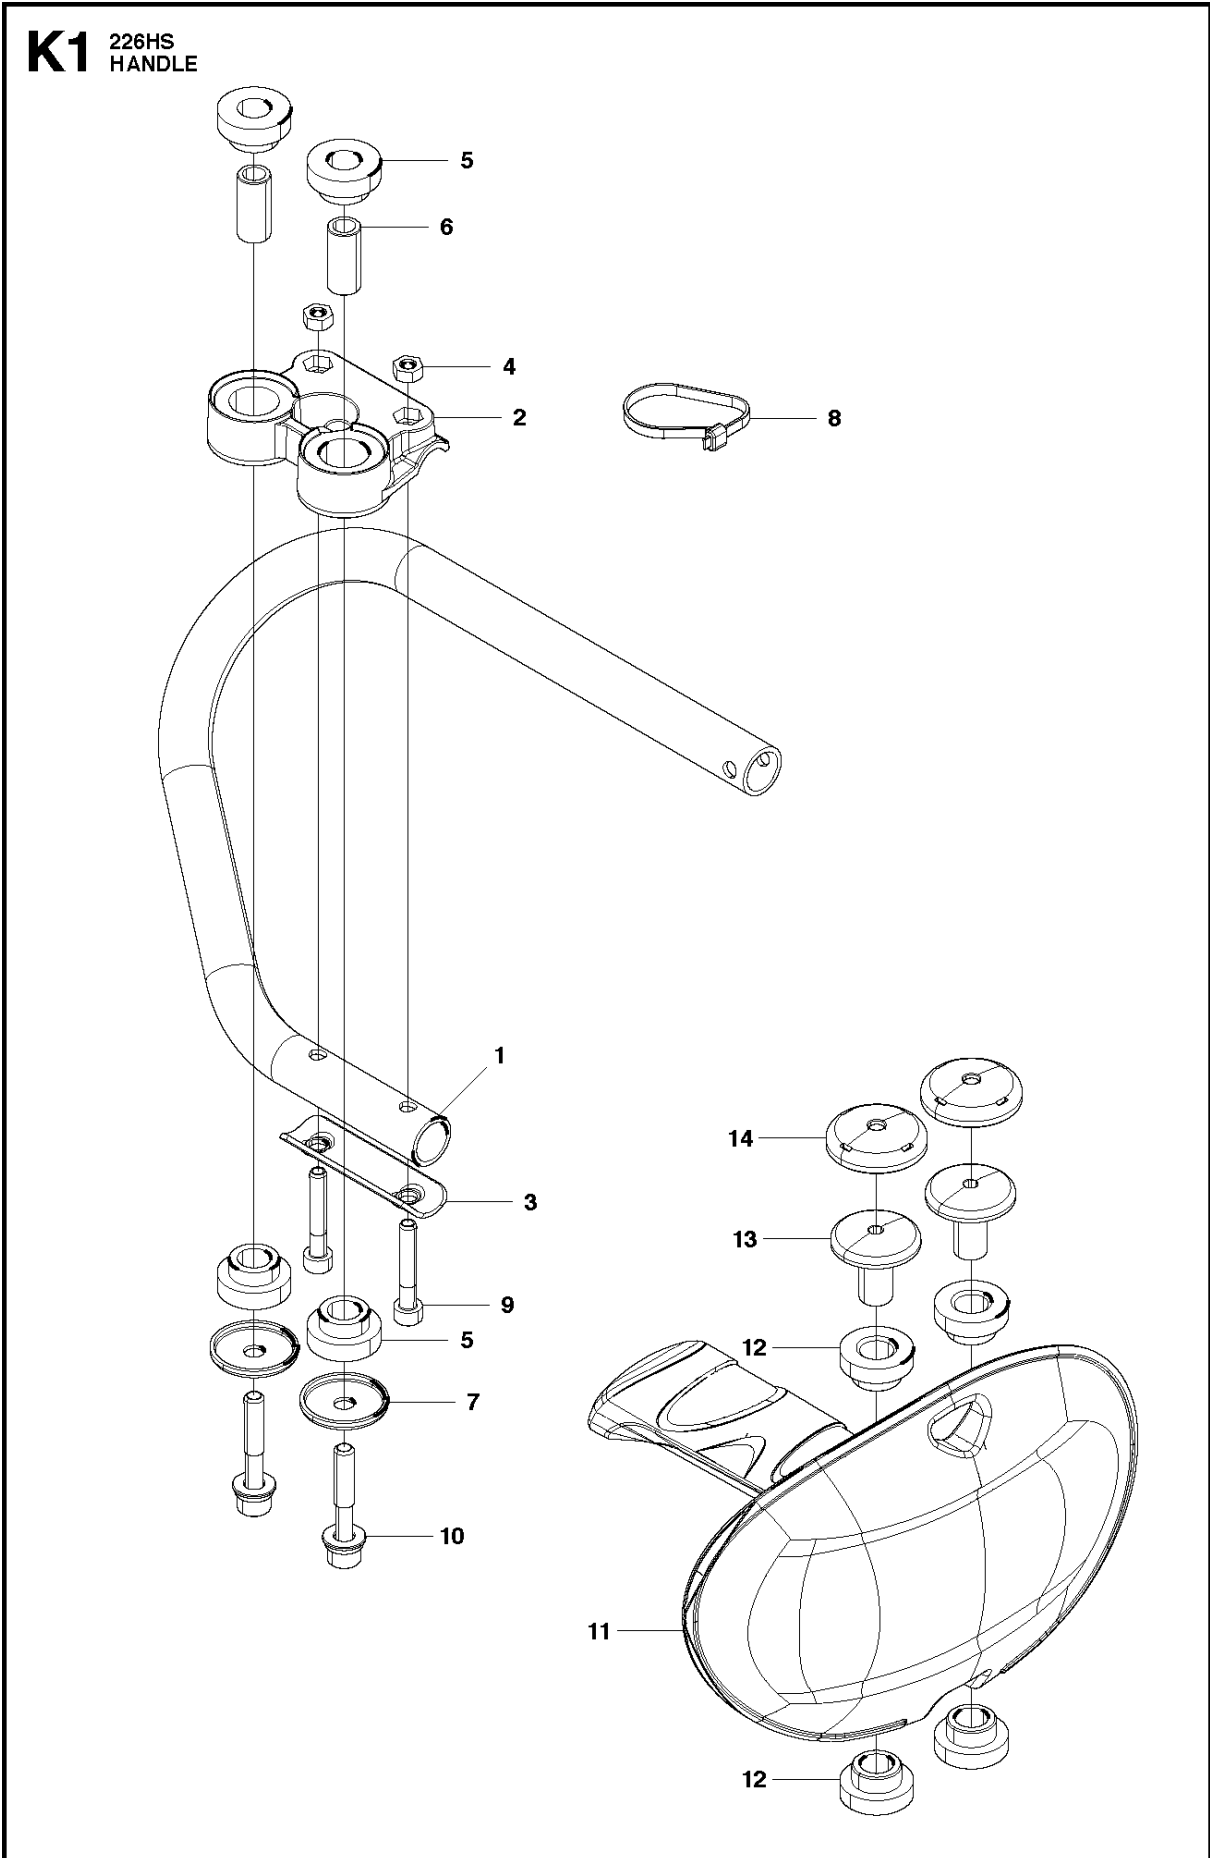

HANDLE

226HS99S, 967279702, 967279701, 2015-02

Ref	Part No	Description	Remark	QTY KIT
1	506 68 72-01	PIPE		1
2	506 68 73-01	MOUNT		1
3	506 68 74-01	PLATE		1
4	505 17 23-01	NUT		2
5	506 68 65-01	ABSORBER		4
6	506 68 71-01	COLLAR		2
7	506 68 68-01	WASHER		2
8	506 61 05-01	BAND		1
9	515 38 81-01	BOLT		2
10	521 86 25-01	BOLT		2
11	506 62 91-01	HANDLE		1
12	506 62 76-01	SPACER		4
13	506 68 66-01	HOLDER		2
14	506 68 67-01	HUB CAP		2