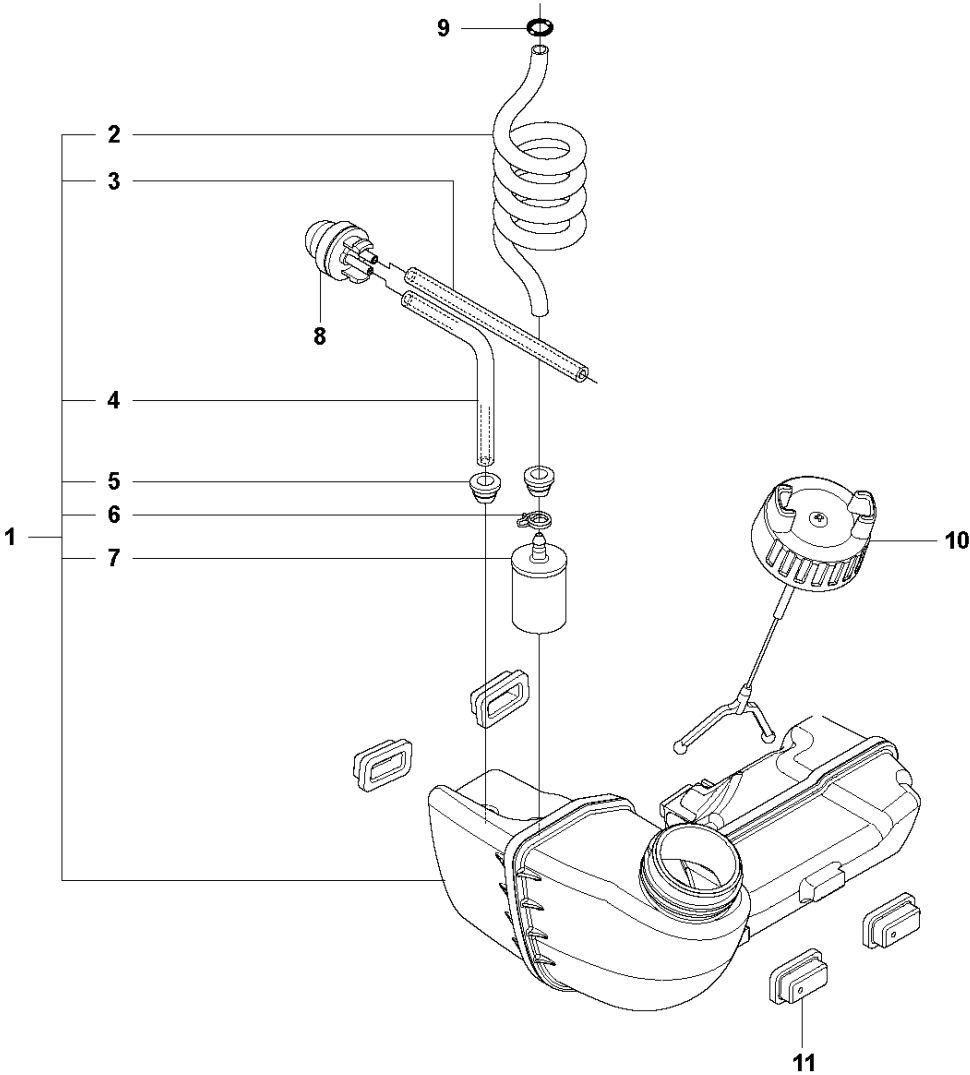

L 327LS, LX, LDX, RX, RDX, RJX, 323RII
FUEL TANK

FUEL TANK

323 RII, 2009, 2010

Ref	Part No	Description	Remark	QTY	KIT
1	506 12 45-01	FUEL TANK ASSY		1	
2	544 32 50-01	FUEL HOSE		1	1
3	537 04 24-01	FUEL HOSE		1	1
4	537 04 24-01	FUEL HOSE		1	1
5	503 73 58-01	BUSHING		2	1
6	504 02 24-01	HOSE CLAMP		1	1
7	503 44 32-01	FUEL FILTER		1	1
8	503 93 66-01	PURGE		1	
9	537 18 49-01	O-RING		1	
10	544 88 97-02	TANK CAP		1	
11	503 91 10-01	SUSPENSION		4