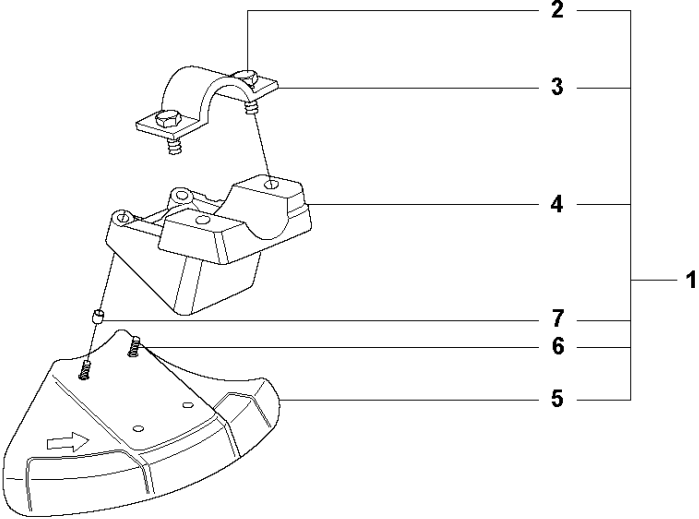

S 327LS, LX, LDX, RX, RDX, RJX, 323RII
ACCESSORIES

ACCESSORIES

323 RII, 2009, 2010

Ref	Part No	Description	Remark	QTY KIT	
1	544 04 42-10	ACCESSORY BAG	Captive screws 323RII, 327Rx	1	
2	573 99 43-04	SCREW IHSCFMO	Captive screws	2	1
3	574 56 80-01	CLAMP	Captive screws	1	1
4	537 29 34-01	ADAPTER		1	1
5	574 56 49-02	BLADE GUARD	Captive screws	1	1
6	503 20 03-16	SCREW IHSCFM	Captive screws	4	1
7	574 03 95-01	LOCKING NUT	Captive screws	4	1
8	503 97 71-01	TRIMMER GUARD	327Lx, 327LDx	1	
9	503 21 07-16	SCREW IH SCT		1	8
10	503 79 88-01	BLADE		1	8
11	503 93 42-02	COMBI GUARD	323RII, 327Rx	1	
12	503 21 07-16	SCREW IH SCT		1	11
13	503 79 88-01	BLADE		1	11