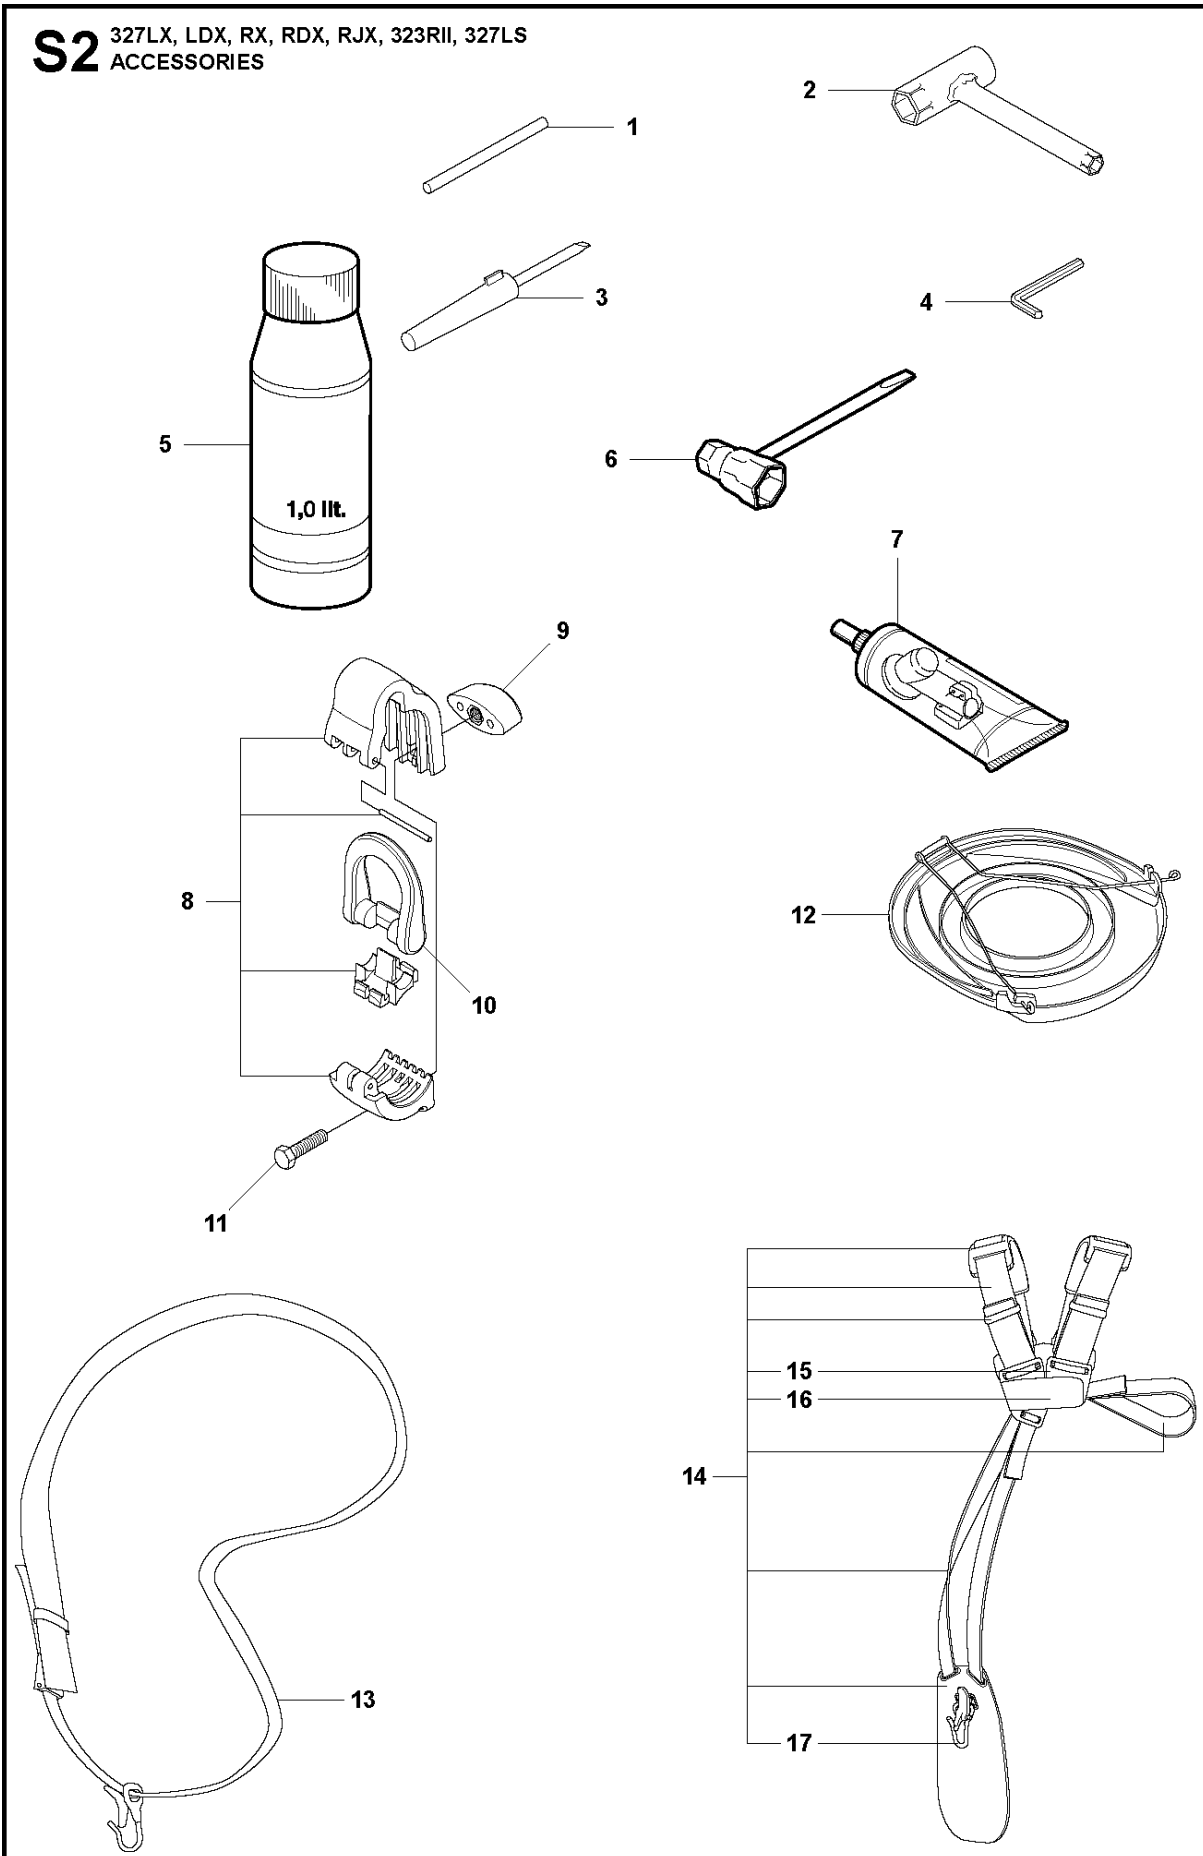

SPARE PARTS LIST

BRUSHCUTTERS/CLEARING SAWS

323 RII, 2009, 2010

S2 327LX, LDX, RX, RDX, RJX, 323RII, 327LS
ACCESSORIES

ACCESSORIES

323 RII, 2009, 2010

Ref	Part No	Description	Remark	QTY	KIT
1	502 28 59-01	STOP		1	
2	502 11 46-02	SOCKET WRENCH		1	
3	501 60 02-03	SCREWDRIVER		1	
4	502 21 58-01	WRENCH		1	
5	531 00 92-48	FILTER OIL		1	
6	501 69 17-01	COMBINATION WRENCH		1	
7	503 97 64-01	GREASE		1	
8	537 35 36-01	LOOP		1	
9	537 13 04-02	KNOB		1	
10	537 35 01-01	LOOP		1	
11	725 23 31-51	SCREW		1	
12	537 31 29-01	TRANSPORT GUARD	200-275 mm	1	
13	537 21 62-01	HARNESS		1	
13	537 21 62-02	HARNESS	USA	1	
14	537 21 63-01	HARNESS		1	
14	537 21 63-02	HARNESS	USA	1	
15	503 73 40-01	FRONT PIECE		1	14
16	503 73 41-02	FRONT PIECE		1	14
17	502 02 28-02	WELT HOOK		1	14