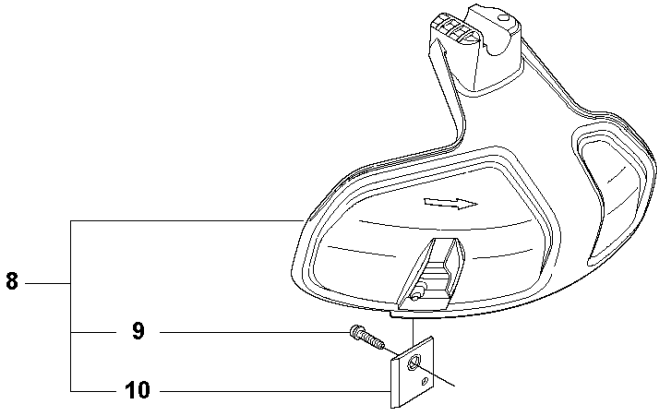

S 327LS, LX, LDX, RX, RDX, RJX, 323RII
ACCESSORIES

ACCESSORIES

323 RII, 2009, 2010

Ref	Part No	Description	Remark	QTY KIT	
1	544 04 42-10	ACCESSORY BAG	Captive screws 323RII, 327Rx	1	
2	573 99 43-04	SCREW IHSCFMO	Captive screws	2	1
3	574 56 80-01	CLAMP	Captive screws	1	1
4	537 29 34-01	ADAPTER		1	1
5	574 56 49-02	BLADE GUARD	Captive screws	1	1
6	503 20 03-16	SCREW IHSCFM	Captive screws	4	1
7	574 03 95-01	LOCKING NUT	Captive screws	4	1
8	503 97 71-01	TRIMMER GUARD	327Lx, 327LDx	1	
9	503 21 07-16	SCREW IH SCT		1	8
10	503 79 88-01	BLADE		1	8
11	503 93 42-02	COMBI GUARD	323RII, 327Rx	1	
12	503 21 07-16	SCREW IH SCT		1	11
13	503 79 88-01	BLADE		1	11