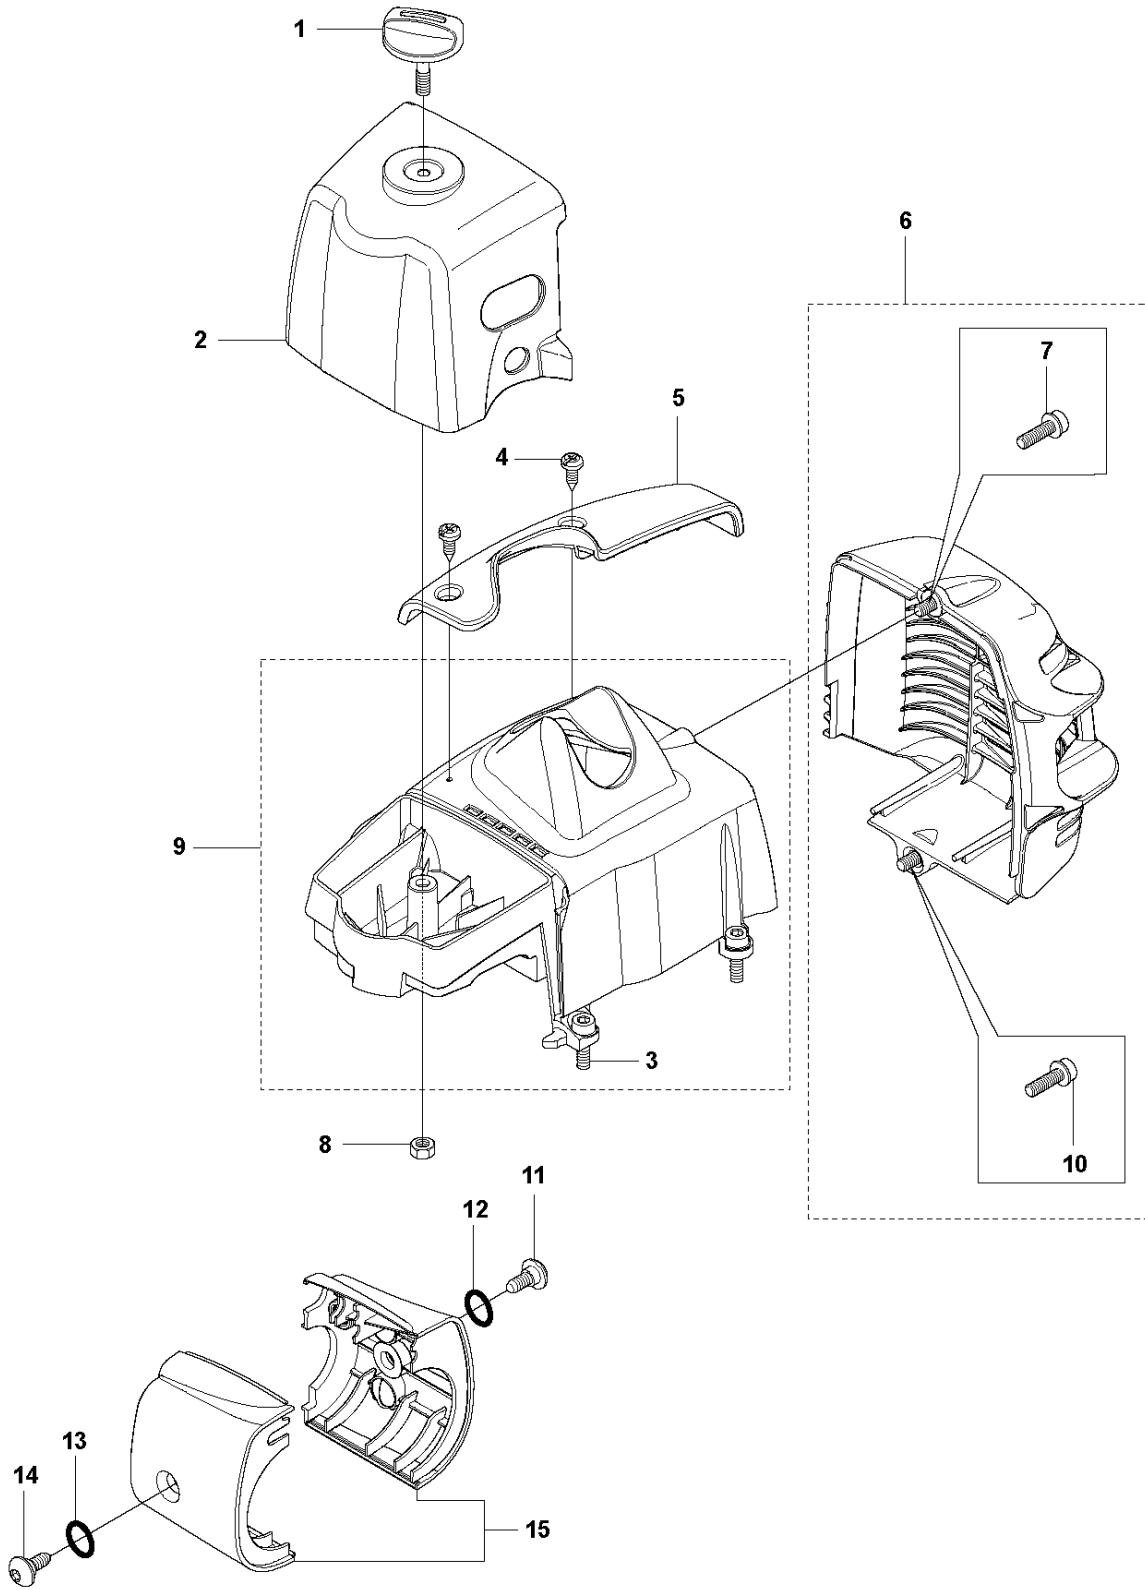

H2 327Lx, LDx, Rx, RDx, RJx, COVERS

COVER

323 RII, 2009, 2010

Ref	Part No	Description	Remark	QTY	KIT
1	537 21 32-10	KNOB		1	
2	502 48 13-01	FILTER COVER		1	
3	574 47 70-03	SCREW IHSCFMO	Captive screws	4	9
4	503 21 35-12	SCREW CCRPANT		2	
5	502 48 16-01	ARM PROTECTION		1	
6	544 84 81-02	HEAT PROTECTOR	Captive screws	1	
7	574 18 15-01	SCREW IHSCFTO	Captive screws	1	6
8	503 22 24-01	LOCK NUT		1	
9	574 35 39-01	CYLINDER COVER ASSY	Captive screws	1	
10	574 47 70-03	SCREW IHSCFMO	Captive screws	1	6
11	503 96 13-01	SCREW		1	
12	740 42 06-00	O-RING		1	
13	740 42 06-00	O-RING		1	
14	503 96 13-01	SCREW		1	
15	502 48 15-01	COVER		1