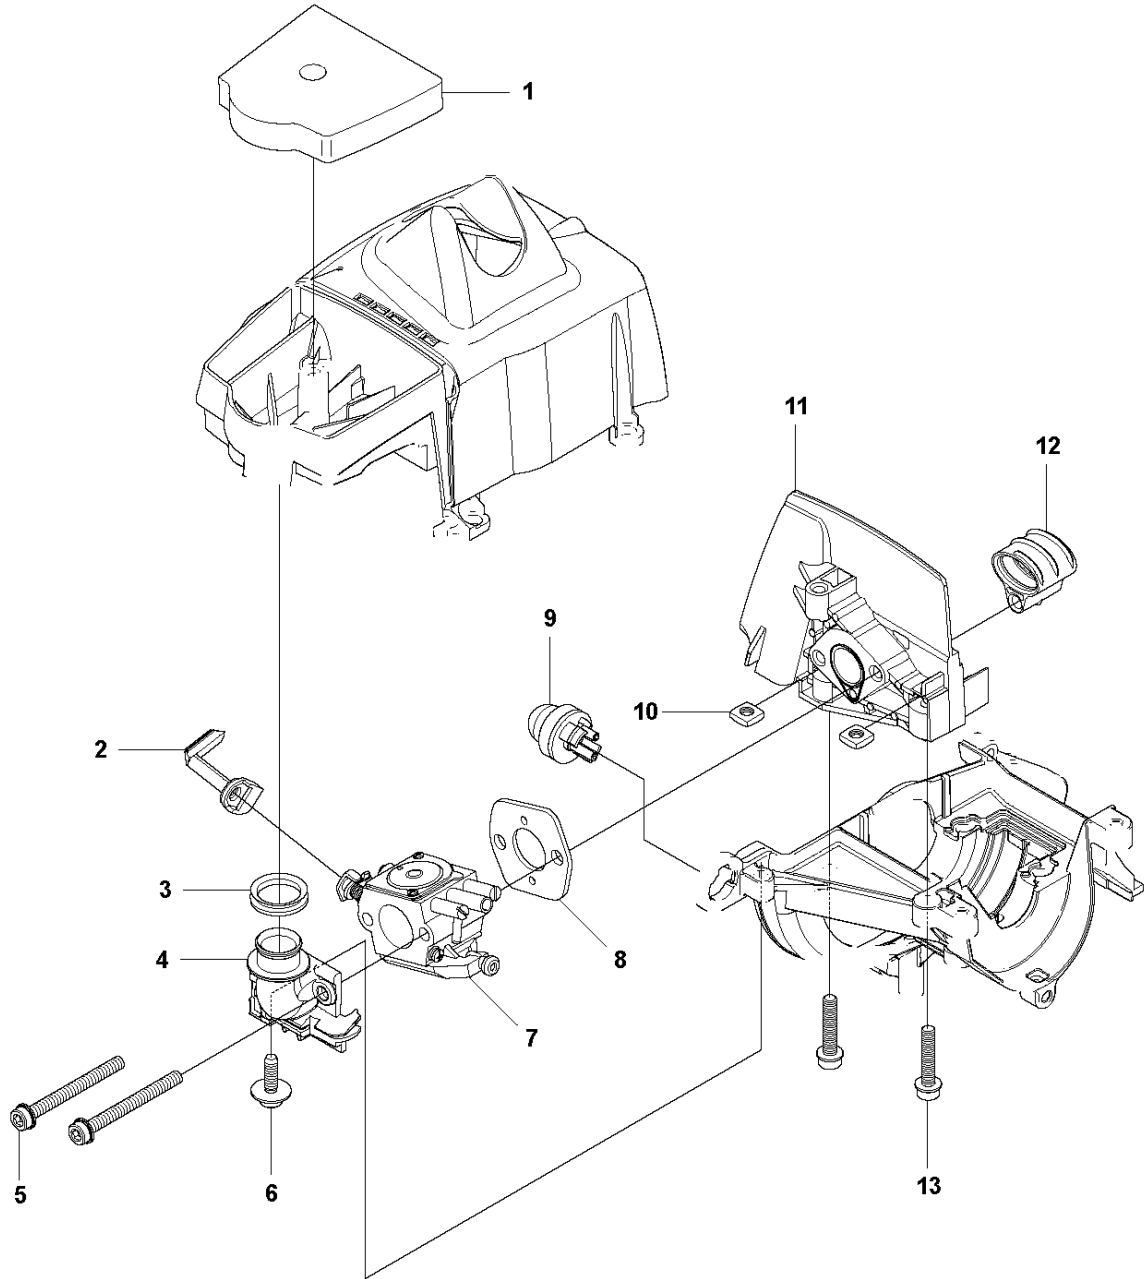

J 327LX, LDX, RX, RDX, RJX, LX, 323RII
CARBURETOR & AIR FILTER

CARBURETOR & AIR FILTER

323 RII, 2009, 2010

Ref	Part No	Description	Remark	QTY KIT
1	537 14 31-01	AIR FILTER ASSY		1
2	503 96 25-01	CHOKE CONTROL		1
3	740 68 11-21	V-RING		1
4	502 49 90-01	BRACKET		1
5	503 21 75-50	SCREW IHSCFT		2
6	503 21 77-16	SCREW IHSCFT		1
7	503 28 34-01	CARBURETTOR	Zama C1Q-EL24, NOT FOR US	1
7	576 01 98-01	CARBURETTOR	Hualong HQ-2, only option for US	1
8	503 49 71-01	GASKET		1
9	503 93 66-01	PURGE		1
10	503 22 65-04	SQUARE NUT		2
11	503 91 09-01	INSULATION WALL		1
12	503 94 26-01	INLET PIPE		1
13	503 20 03-25	SCREW IHSCFM		2
14	505 27 10-01	FILTER		1