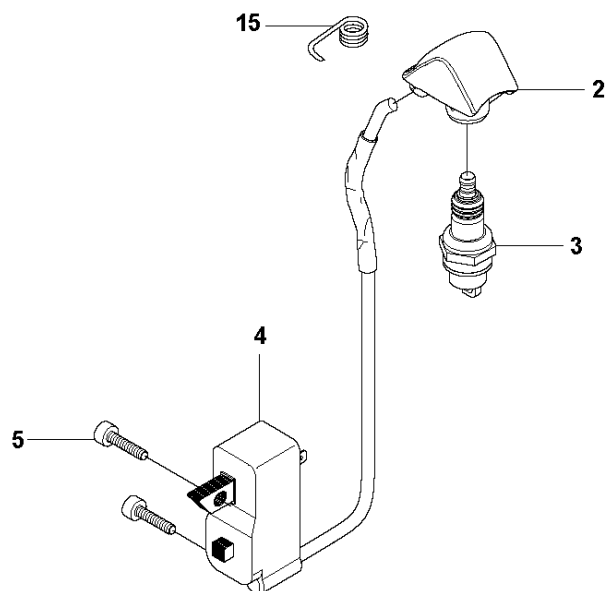

M 327LS, LX, LDX, RX, RDX, RJX, 323RII
IGNITION & CLUTCH

IGNITION SYSTEM & CLUTCH

323 RII, 2009, 2010

Ref	Part No	Description	Remark	QTY	KIT
1	502 49 36-01	SHORT CIRCUIT CABLE		1	
2	537 43 43-01	SPARK PLUG CAP		1	
3	503 23 51-09	SPARK PLUG	Champion RCJ 6Y	1	
4	544 12 70-01	IGNITION MODULE		1	
5	503 21 66-18	SCREW IH SCT		2	
6	537 23 75-01	CLUTCH DRUM ASSY		1	
7	503 84 29-02	SCREW		2	
8	537 04 67-02	WASHER		1	
9	537 03 22-01	CLUTCH ASSY		1	
10	503 84 28-01	CLUTCH SHOE		2	9
11	503 81 60-01	CLUTCH SPRING		1	9
12	537 04 68-02	WASHER		1	
13	731 71 16-51	HEXAGON NUT FLANGE		1	
14	537 24 96-02	FLYWHEEL		1	
15	501 48 56-01	CONTACT SPRING		1