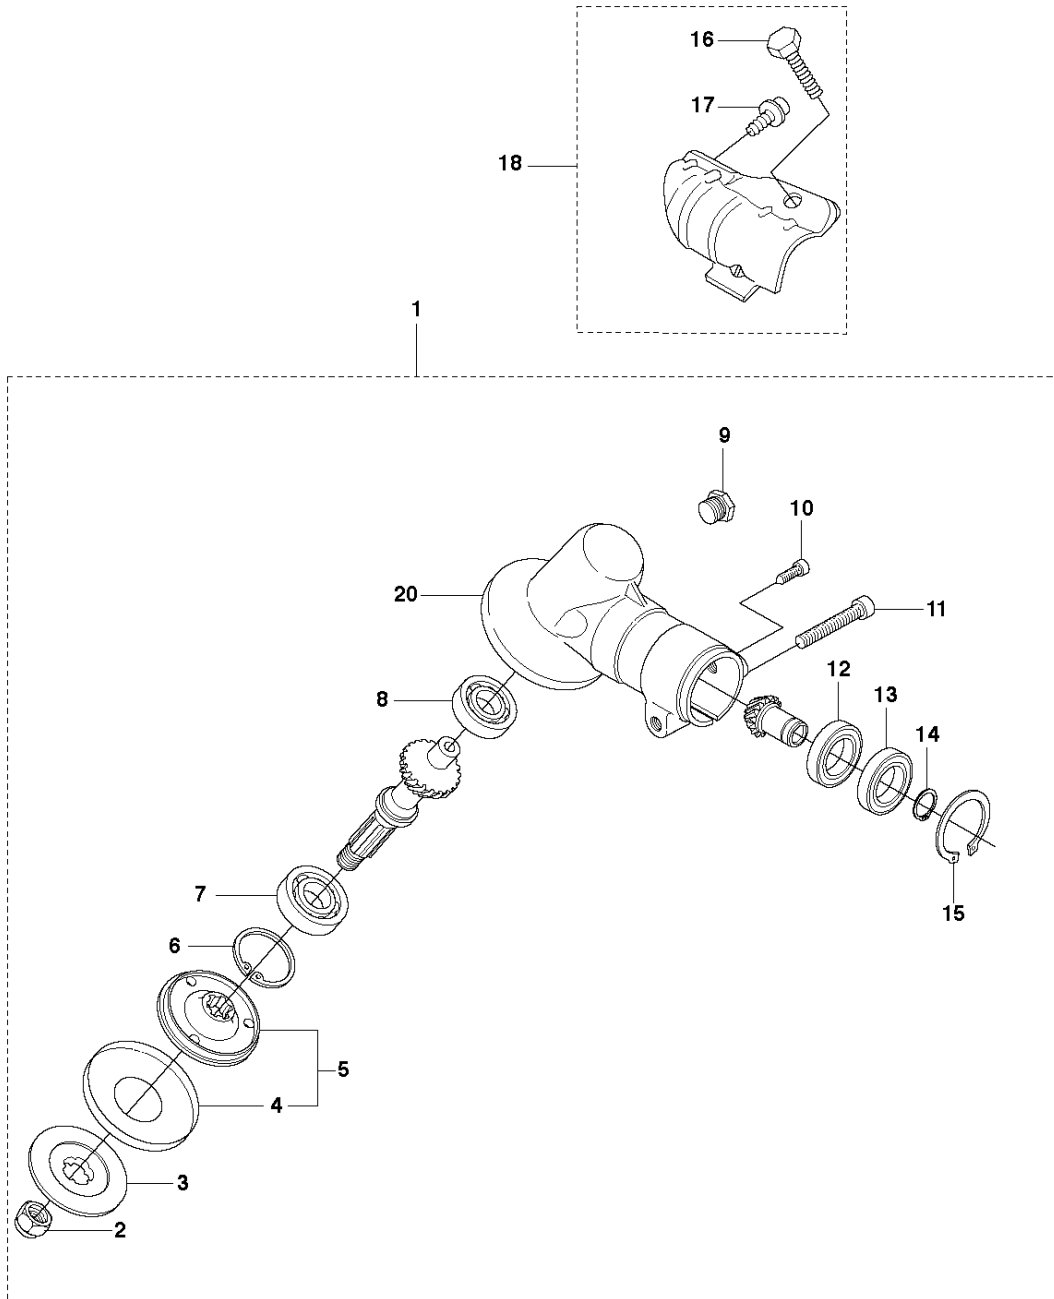

A 327LS, LX, LDX, RX, RDX, RJX, 323RII
BEVEL GEAR

BEVEL GEAR

323 RII, 2009, 2010

Ref	Part No	Description	Remark	QTY	KIT
1	537 19 92-02	BEVEL GEAR ASSY		1	
2	503 85 63-01	NUT		1	1
3	537 28 56-01	SUPPORT FLANGE		1	1
4	537 29 26-01	CUP		1	1
5	537 23 49-01	DRIVER ASSY		1	1
6	735 31 28-10	CIRCLIP		1	1
7	503 25 24-01	BALL BEARING		1	1
8	738 21 98-00	BALL BEARING		1	1
9	503 20 15-01	SCREW IHHM		1	1
10	503 20 14-12	SCREW IHSCFMO		1	1
11	503 20 07-25	SCREW IHSCFM		1	1
12	738 21 99-00	BALL BEARING		1	1
13	738 21 99-02	BALL BEARING		1	1
14	735 31 11-00	CIRCLIP		1	1
15	735 31 25-10	CIRCLIP		1	1
16	725 23 70-51	SCREW		1	18
17	503 20 07-12	SCREW IHSCFM		1	18
18	574 30 69-01	CLAMP	Captive screws	1	
20	537 33 37-01	GEAR HOUSING		1