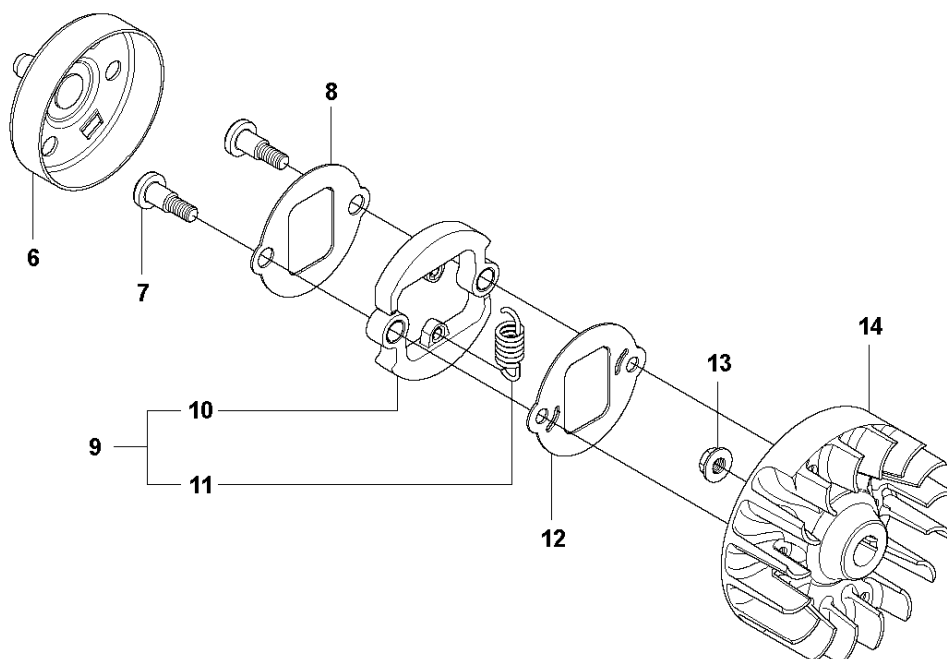

M 327LS, LX, LDX, RX, RDX, RJX, 323RII
IGNITION & CLUTCH

IGNITION SYSTEM & CLUTCH

323 RII, 2009, 2010

Ref	Part No	Description	Remark	QTY	KIT
1	502 49 36-01	SHORT CIRCUIT CABLE		1	
2	537 43 43-01	SPARK PLUG CAP		1	
3	503 23 51-09	SPARK PLUG	Champion RCJ 6Y	1	
4	544 12 70-01	IGNITION MODULE		1	
5	503 21 66-18	SCREW IH SCT		2	
6	537 23 75-01	CLUTCH DRUM ASSY		1	
7	503 84 29-02	SCREW		2	
8	537 04 67-02	WASHER		1	
9	537 03 22-01	CLUTCH ASSY		1	
10	503 84 28-01	CLUTCH SHOE		2	9
11	503 81 60-01	CLUTCH SPRING		1	9
12	537 04 68-02	WASHER		1	
13	731 71 16-51	HEXAGON NUT FLANGE		1	
14	537 24 96-02	FLYWHEEL		1	
15	501 48 56-01	CONTACT SPRING		1