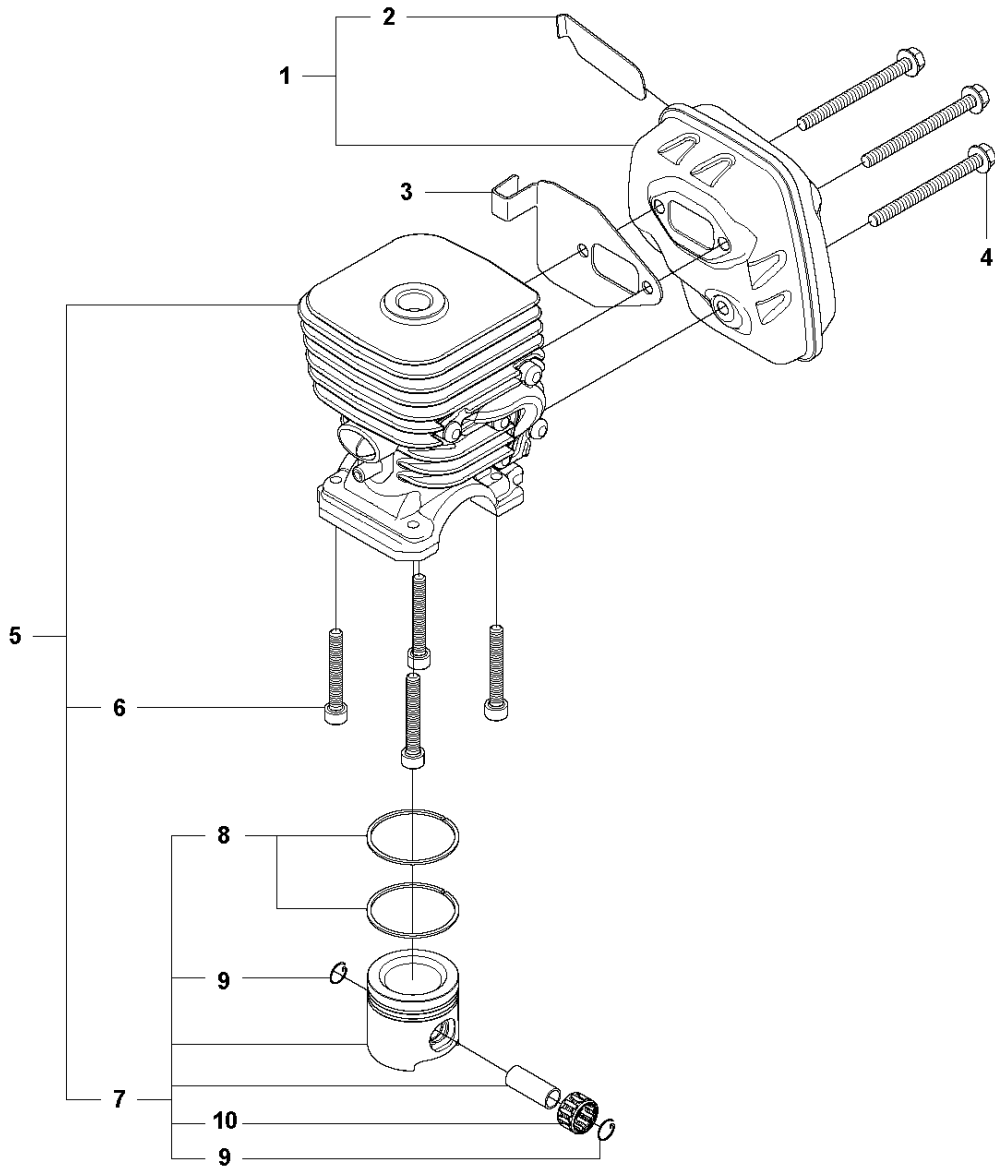

N 327LS, LX, LDX, RX, RDX, RJX, 323RII
CYLINDER PISTON & MUFFLER

CYLINDER, PISTON & MUFFLER

323 RII, 2009, 2010

Ref	Part No	Description	Remark	QTY KIT	
1	537 22 17-04	MUFFLER ASSY	Cat.	1	
2	537 22 18-01	SPARK ARRESTER SCREEN		1	1
3	537 01 41-01	GASKET		1	
4	502 07 81-01	SCREW EHHFM		3	
5	537 08 51-03	CYLINDER	Ø=34mm	1	
6	503 20 07-35	SCREW IHSCFM		4	5
7	537 40 59-02	PISTON		1	5
8	537 40 62-01	PISTON RING		1	7
9	737 44 08-00	CIRCLIP		1	7
10	503 71 22-01	BEARING		1	7