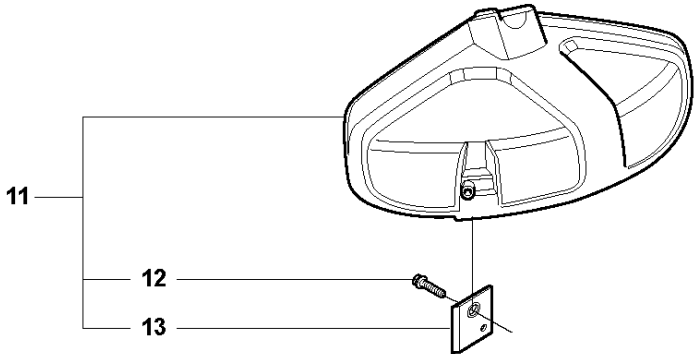

S 327LS, LX, LDX, RX, RDX, RJX, 323RII
ACCESSORIES

ACCESSORIES

323 RII, 2009, 2010

Ref	Part No	Description	Remark	QTY KIT	
1	544 04 42-10	ACCESSORY BAG	Captive screws 323RII, 327Rx	1	
2	573 99 43-04	SCREW IHSCFMO	Captive screws	2	1
3	574 56 80-01	CLAMP	Captive screws	1	1
4	537 29 34-01	ADAPTER		1	1
5	574 56 49-02	BLADE GUARD	Captive screws	1	1
6	503 20 03-16	SCREW IHSCFM	Captive screws	4	1
7	574 03 95-01	LOCKING NUT	Captive screws	4	1
8	503 97 71-01	TRIMMER GUARD	327Lx, 327LDx	1	
9	503 21 07-16	SCREW IH SCT		1	8
10	503 79 88-01	BLADE		1	8
11	503 93 42-02	COMBI GUARD	323RII, 327Rx	1	
12	503 21 07-16	SCREW IH SCT		1	11
13	503 79 88-01	BLADE		1	11