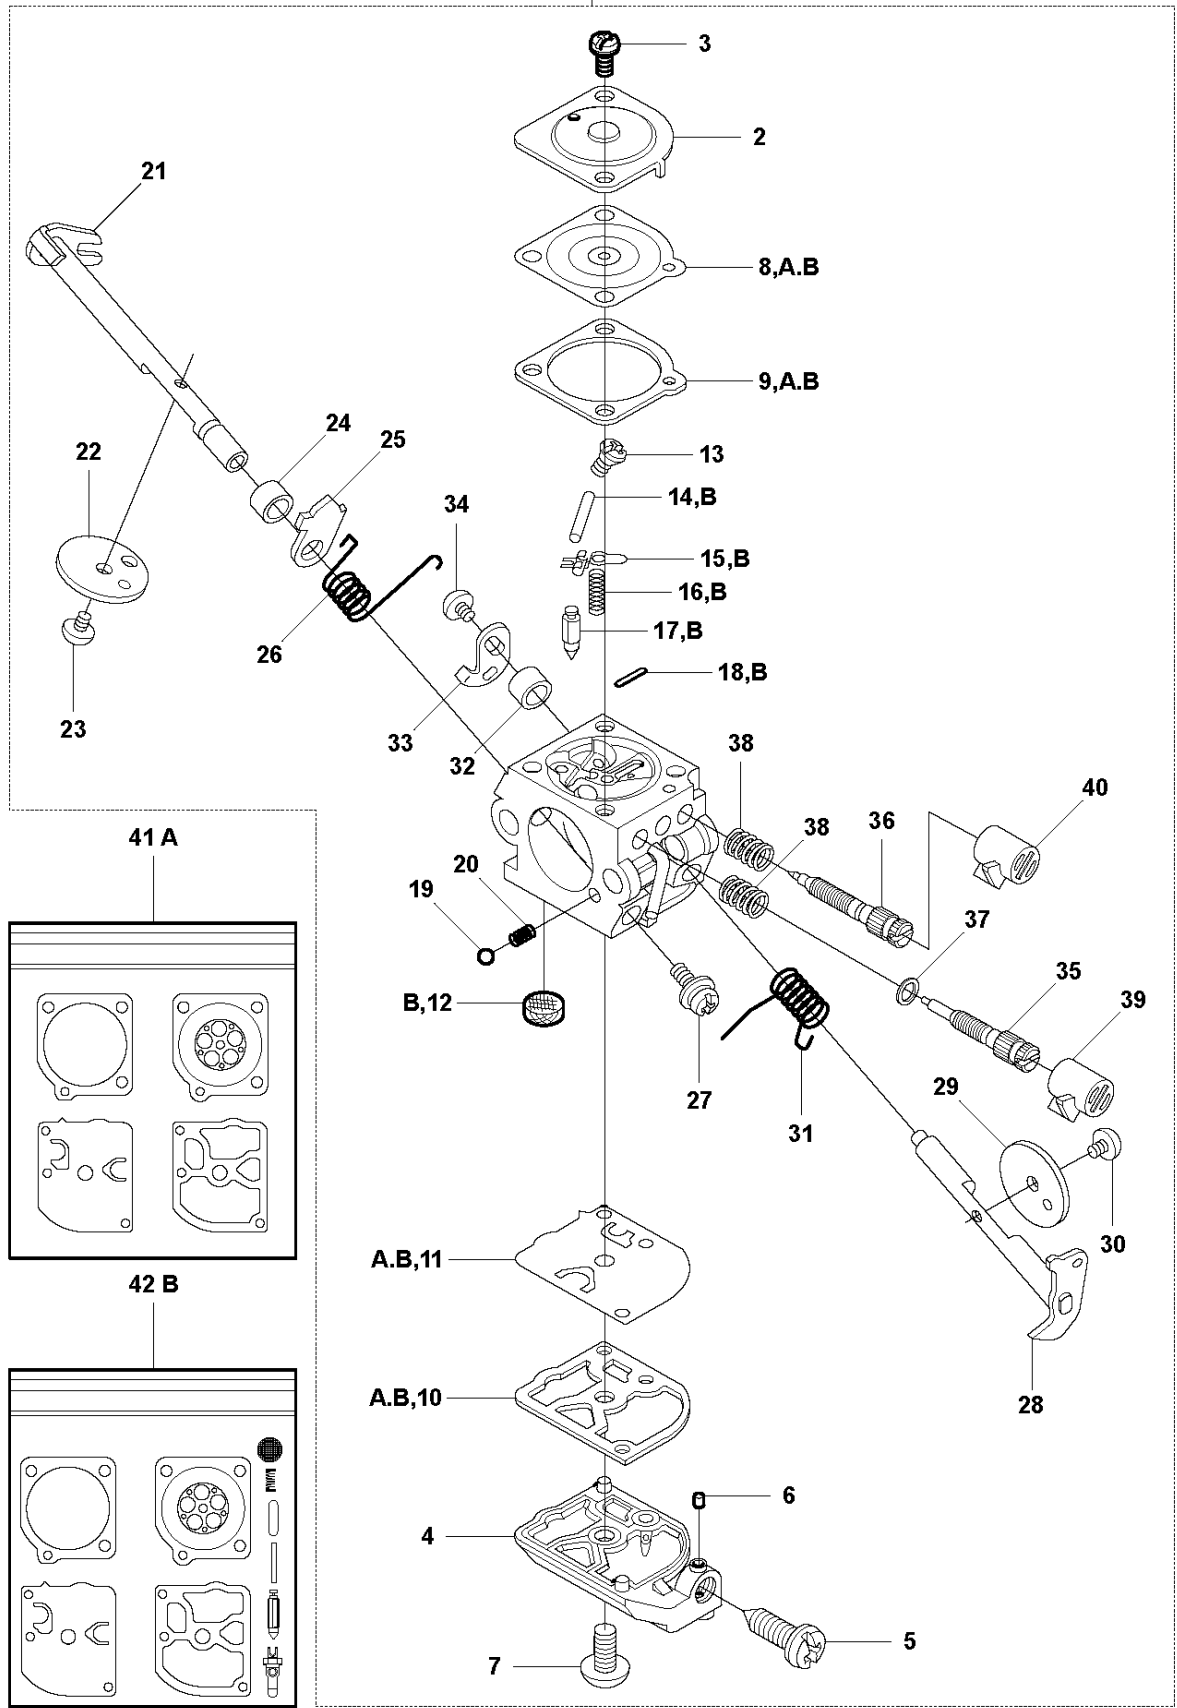

R 327LS, LX, LDX, RX, RDX, RJX, 323RII
CARBURETOR (not for US)

Zama C1Q-EL24

Ref	Part No	Description	Remark	QTY	KIT
1	503 28 34-01	CARBURETTOR	Zama C1Q-EL24, NOT FOR US	1	
2	503 97 43-01	COVER		1	1
3	503 48 05-01	SCREW		2	1
4	537 02 02-01	COVER		1	1
5	537 02 07-01	SCREW		1	1
6	503 48 11-01	PIECE		1	1
7	503 47 96-01	SCREW		1	1
8	537 04 89-01	DIAPHRAGM		1	1,A,B
9	537 02 04-01	GASKET		1	1,A,B
10	537 02 01-01	GASKET		1	1,A,B
11	537 02 00-01	DIAPHRAGM PUMP		1	1,A,B
12	503 53 57-01	STRAINER		1	1,B
13	503 48 01-01	SCREW		1	1
14	503 48 00-01	PIN RETAINING SCREW		1	1,B
15	503 66 59-01	LEVER		1	1,B
16	537 02 03-01	SPRING		1	1,B
17	503 47 97-01	VALVE		1	1,B
18	537 02 08-01	PLUG		1	1,B
19	537 01 25-01	BALL		1	1
20	537 01 26-01	SPRING		1	1
21	537 02 09-01	SHAFT ASSY		1	1
22	537 37 03-01	VALVE		1	1
23	503 48 18-01	SCREW		1	1
24	503 48 19-01	COLLAR		1	1
25	537 04 90-01	LEVER		1	1
26	537 02 10-01	SPRING		1	1
27	503 75 53-01	SCREW		1	1
28	537 01 96-01	SHAFT ASSY		1	1
29	537 01 99-01	VALVE		1	1
30	503 47 92-01	SCREW		1	1
31	537 01 97-01	SPRING		1	1
32	503 47 89-01	COLLAR		1	1
33	537 01 98-01	LEVER		1	1
34	503 47 90-01	SCREW		1	1
35	537 02 06-01	SCREW		1	1
36	537 12 78-01	SCREW		1	1
37	503 97 40-01	WASHER		1	1
38	503 48 08-01	SPRING		1	1
39	537 02 16-01	LIMITER CAP		1	1
40	537 02 16-01	LIMITER CAP		1	1
41,A	531 00 45-52	GASKET KIT		1	
42,B	531 00 45-53	GASKET KIT		1	