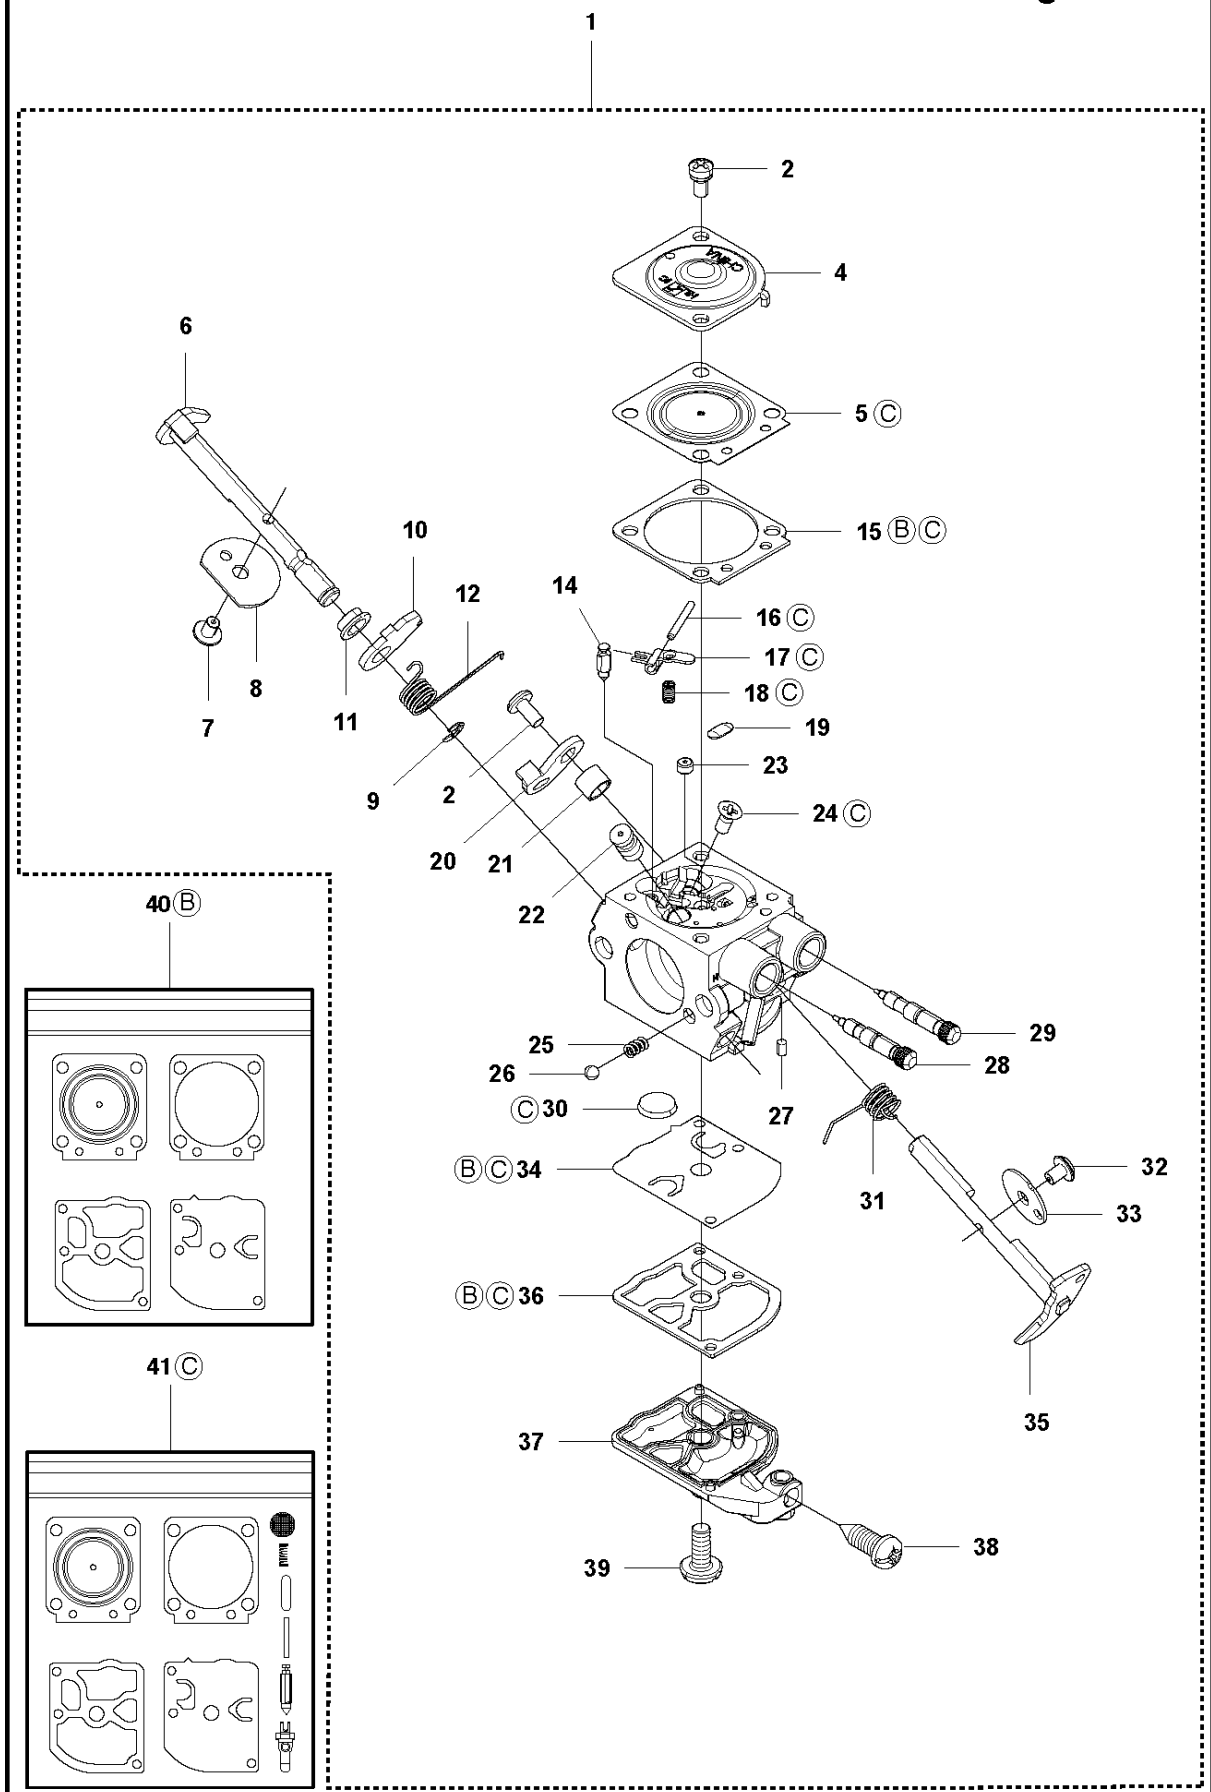

CARBURETOR (only option for US)

Hualong HQ-2

CARBURETOR

323 RII, 2009, 2010

Ref	Part No	Description	Remark	QTY	KIT
1	576 01 98-01	CARBURETTOR	Hualong HQ-2, only option for US	1	
2	576 02 42-01	SCREW		2	1
4	576 02 36-01	COVER		1	1
5	576 02 24-01	DIAPHRAGM ASSY		1	1
6	576 02 30-01	SHAFT ASSY		1	1
7	576 02 41-01	SCREW		1	1
8	576 02 32-01	CHOKE		1	1
9	576 02 48-01	E-CLIP		1	1
10	576 02 31-01	LEVER		1	1
11	576 02 35-01	BUSHING		1	1
12	576 02 33-01	SPRING		1	1
14	576 02 01-01	VALVE		1	1
15	576 02 37-01	GASKET		1	1
16	576 02 03-01	PIN		1	1
17	576 02 04-01	LEVER		1	1
18	576 02 05-01	SPRING		1	1
19	576 02 06-01	PLUG		1	1
20	576 02 28-01	LEVER		1	1
21	576 02 29-01	BUSHING		1	1
22	576 02 07-01	MAIN NOZZLE		1	1
23	576 02 08-01	CHECK VALVE		1	1
24	576 02 43-01	SCREW		1	1
25	576 02 34-01	SPRING		1	1
26	576 02 47-01	BALL		1	1
27	576 02 23-01	BAR		1	1
28	576 02 10-01	NEEDLE		1	1
29	576 02 11-01	NEEDLE		1	1
30	576 02 15-01	SCREEN		1	1
31	576 02 27-01	SPRING		1	1
32	576 02 40-01	SCREW		1	1
33	576 02 26-01	THROTTLE		1	1
34	576 02 39-01	DIAPHRAGM PUMP		1	1
35	576 02 25-01	SHAFT ASSY		1	1
36	576 02 38-01	GASKET		1	1
37	576 02 20-01	COVER		1	1
38	576 02 22-01	SCREW		1	1
39	576 02 44-01	SCREW		1	1
40	581 74 35-01	GASKET KIT		1	1
41	581 74 37-01	REPAIR KIT		1	1