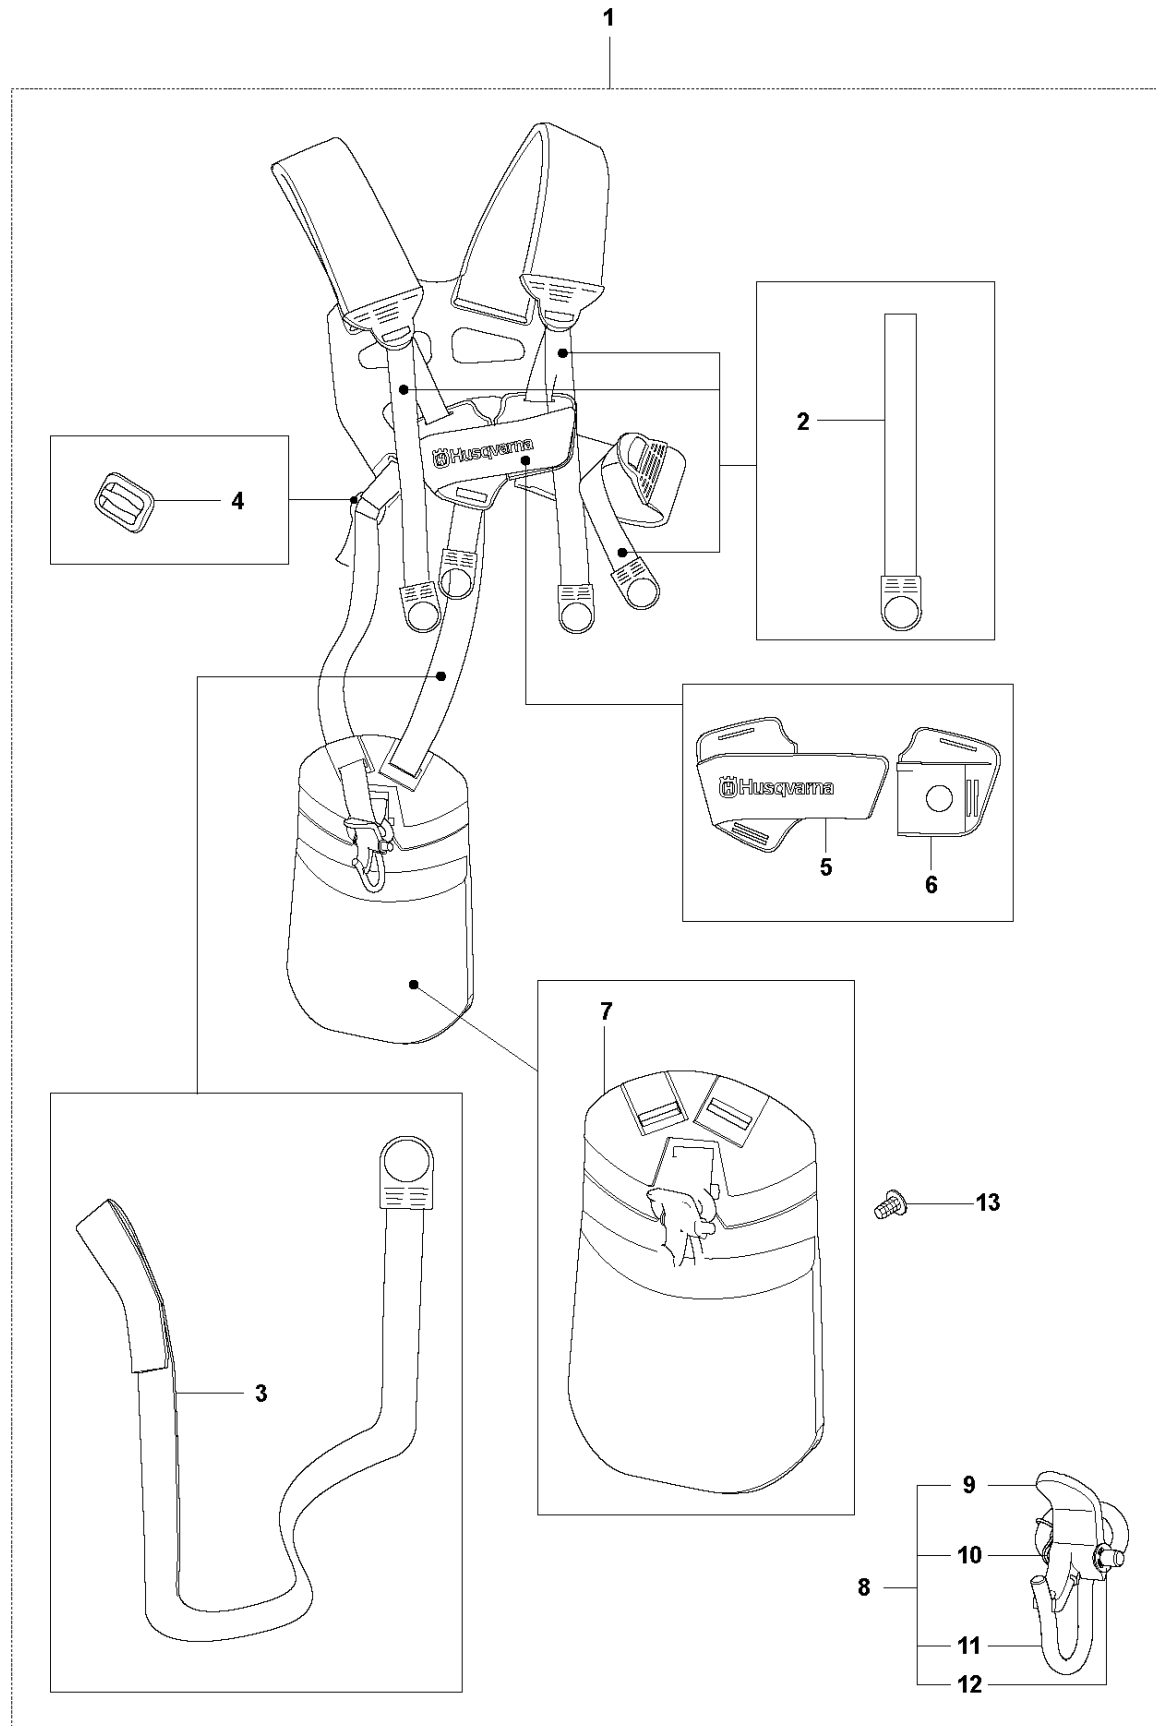

T Duo Balance
HARNESS

HARNES

323 RII, 2009, 2010

Ref	Part No	Description	Remark	QTY KIT	
1	537 27 57-01	HARNES		1	
1	537 27 57-03	HARNES	US	1	1
2	503 99 61-01	BAND		3	1
3	503 99 61-03	BAND		1	1
4	537 11 35-01	RETAINER		1	1
5	537 28 84-01	FRONT PIECE		1	1
6	537 28 83-01	FRONT PIECE		1	1
7	537 27 59-01	HIP PAD		1	1
8	502 02 28-01	HOOK		1	1
9	502 02 30-02	LOCK		1	1,8
10	502 02 38-01	SPRING		1	1,8
11	502 02 29-02	HOOK		1	1,8
12	735 31 09-20	E-CLIP		1	1,8
13	537 17 54-01	HIP PAD		3	1