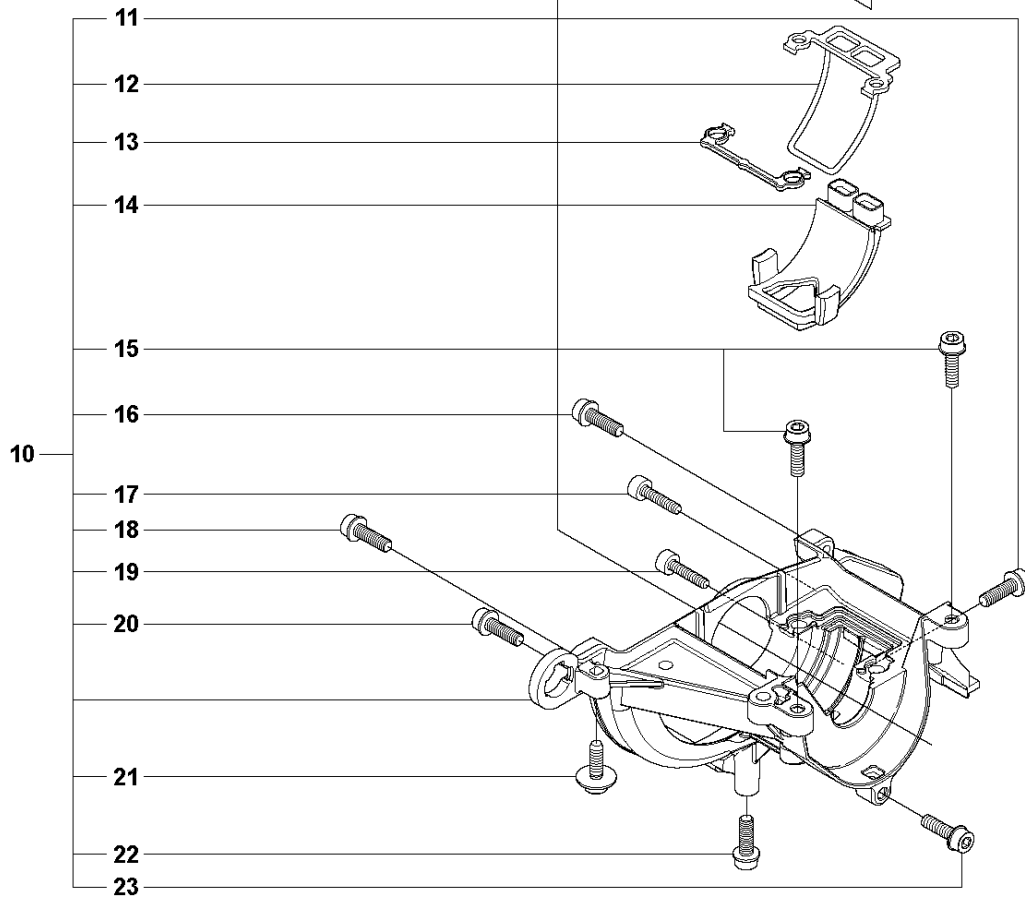

P 327LS, LX, LDX, RX, RDX, RJX, 323RII
CRANK CASE

CRANKCASE

323 RII, 2009, 2010

Ref	Part No	Description	Remark	QTY	KIT
1	537 30 96-01	COMPRESSION SLEEVE		1	
2	503 21 68-25	SCREW IHSCFT		1	1
3	503 21 68-25	SCREW IHSCFT		1	1
4	537 04 12-09	CLUTCH COVER		1	
5	537 42 50-01	PROTECTIVE PLATE		1	4
6	503 20 03-16	SCREW IHSCFM	M5x16	1	4
7	537 07 36-01	SPRING		1	
8	503 25 05-01	BALL BEARING		1	4
9	537 33 67-01	CIRCLIP		1	4
10	537 08 52-02	CRANKCASE		1	
11	503 20 03-16	SCREW IHSCFM		1	10
12	537 06 69-01	GASKET CRANKCASE		1	10
13	537 08 85-01	GASKET		1	10
14	537 06 68-01	INSERT CRANKCASE		1	10
15	503 20 03-16	SCREW IHSCFM		1	10
16	503 20 03-16	SCREW IHSCFM		1	10
17	503 21 66-18	SCREW IHSCFT		1	10
18	503 20 03-16	SCREW IHSCFM		1	10
19	503 21 66-18	SCREW IHSCFT		1	10
20	503 20 03-16	SCREW IHSCFM		1	10
21	503 21 77-16	SCREW IHSCFT		1	10
22	503 20 14-12	SCREW IHSCFMO	M5x12	1	10
23	503 20 03-16	SCREW IHSCFM		1	10