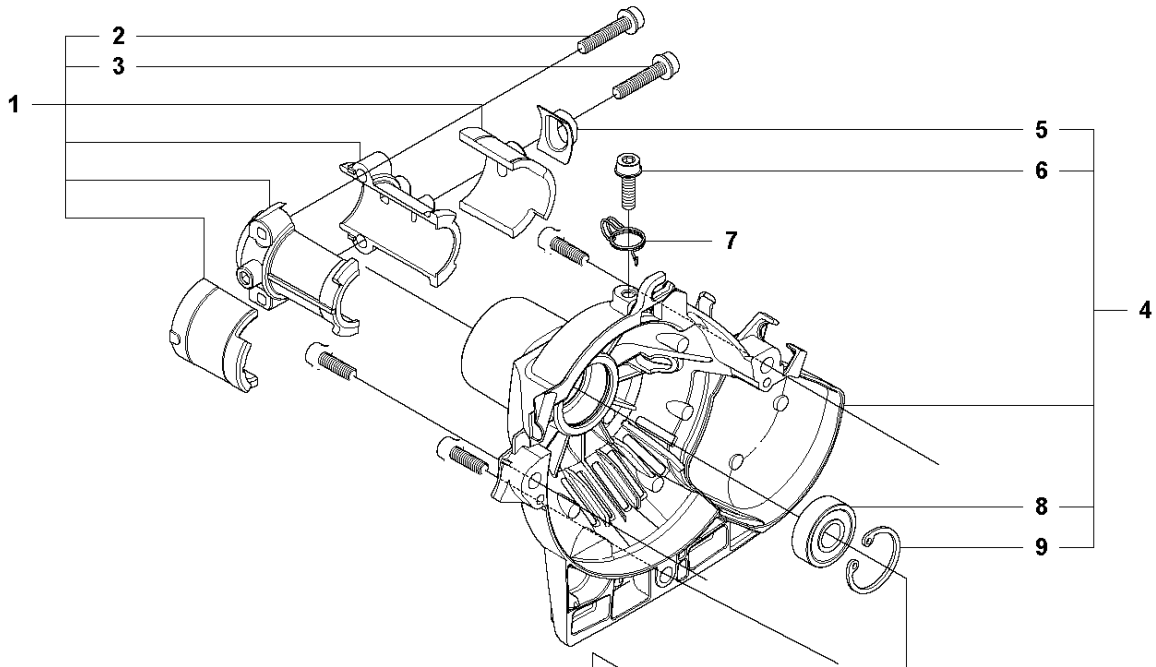

P 327LS, LX, LDX, RX, RDX, RJX, 323RII
CRANK CASE

CRANKCASE

323 RII, 2009, 2010

Ref	Part No	Description	Remark	QTY	KIT
1	537 30 96-01	COMPRESSION SLEEVE		1	
2	503 21 68-25	SCREW IHSCFT		1	1
3	503 21 68-25	SCREW IHSCFT		1	1
4	537 04 12-09	CLUTCH COVER		1	
5	537 42 50-01	PROTECTIVE PLATE		1	4
6	503 20 03-16	SCREW IHSCFM	M5x16	1	4
7	537 07 36-01	SPRING		1	
8	503 25 05-01	BALL BEARING		1	4
9	537 33 67-01	CIRCLIP		1	4
10	537 08 52-02	CRANKCASE		1	
11	503 20 03-16	SCREW IHSCFM		1	10
12	537 06 69-01	GASKET CRANKCASE		1	10
13	537 08 85-01	GASKET		1	10
14	537 06 68-01	INSERT CRANKCASE		1	10
15	503 20 03-16	SCREW IHSCFM		1	10
16	503 20 03-16	SCREW IHSCFM		1	10
17	503 21 66-18	SCREW IHSCFT		1	10
18	503 20 03-16	SCREW IHSCFM		1	10
19	503 21 66-18	SCREW IHSCFT		1	10
20	503 20 03-16	SCREW IHSCFM		1	10
21	503 21 77-16	SCREW IHSCFT		1	10
22	503 20 14-12	SCREW IHSCFMO	M5x12	1	10
23	503 20 03-16	SCREW IHSCFM		1	10