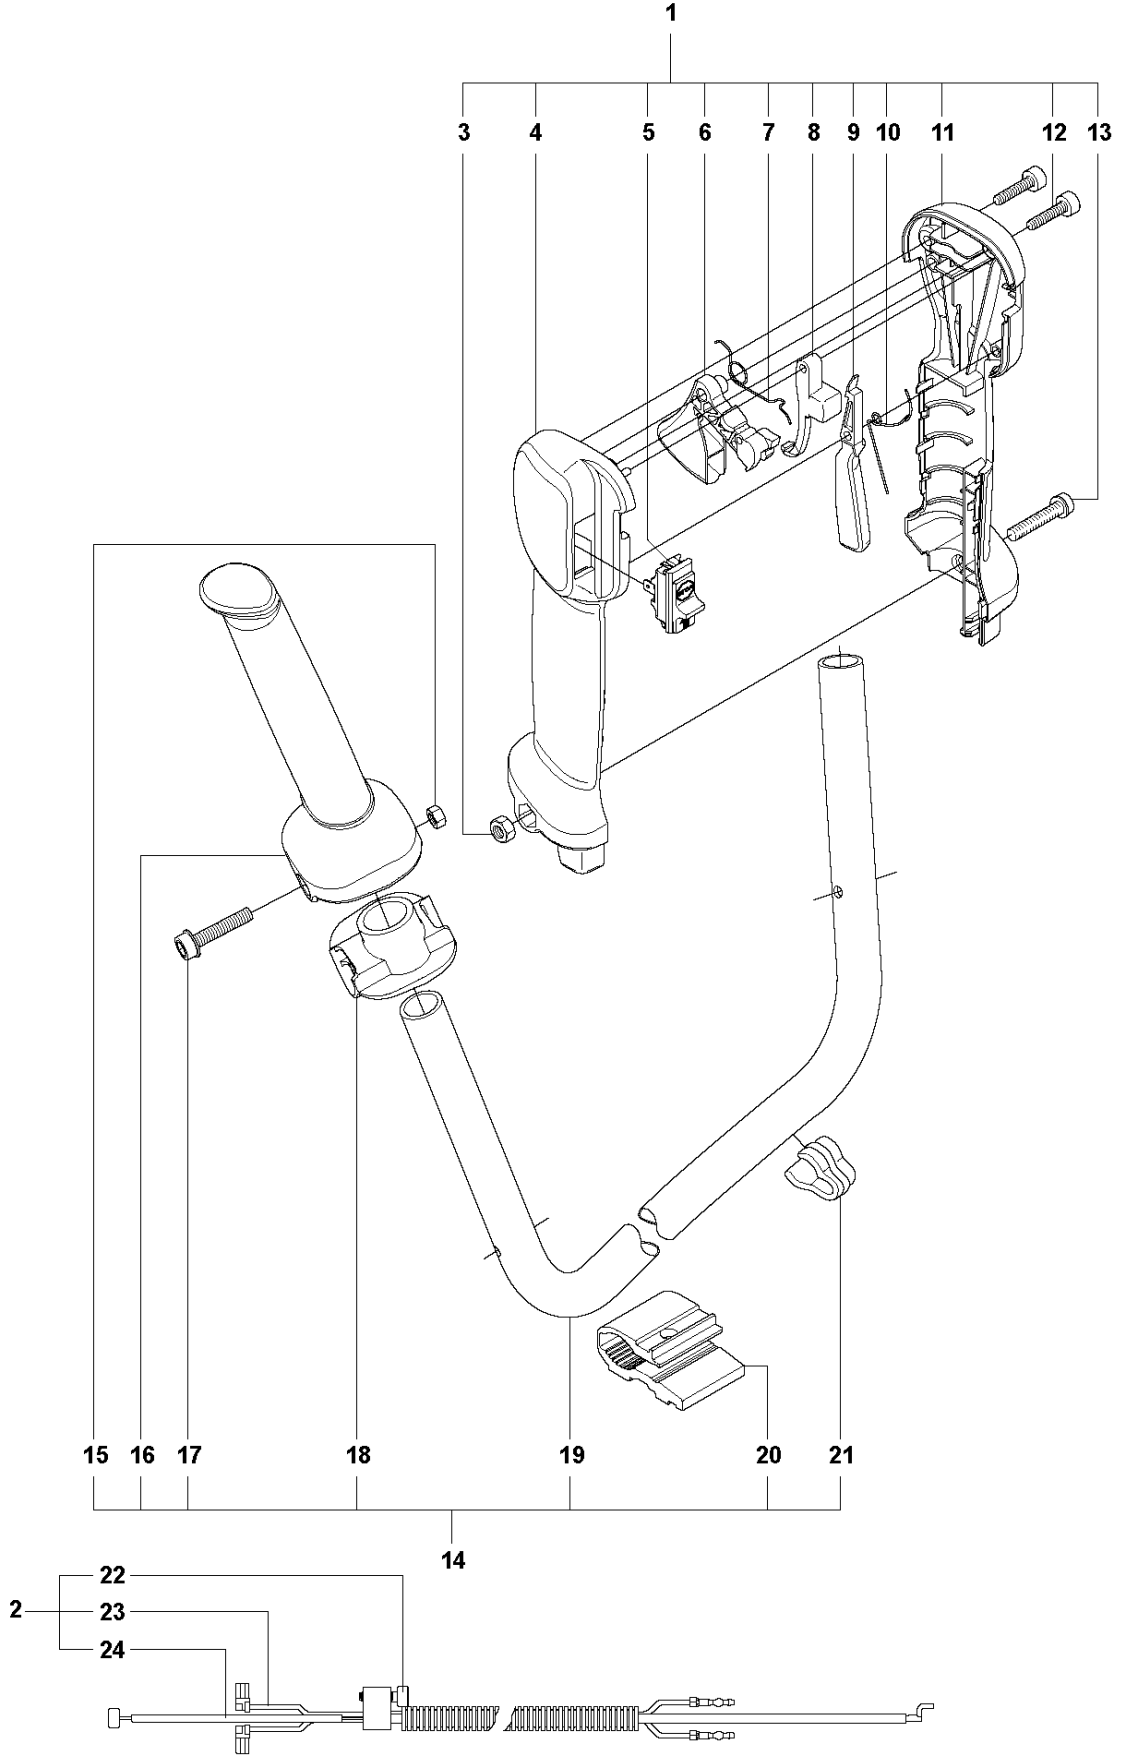

F 323RII, 327Rx
THROTTLE CONTROLS & HANDLE BAR

HANDLE & CONTROLS

323 RII, 2009, 2010

Ref	Part No	Description	Remark	QTY	KIT
1	537 42 45-13	HANDLE SYSTEM		1	
2	502 65 41-01	WIRING		1	
3	503 22 10-13	HEXAGON NUT		1	1
4	537 16 02-03	HANDLE HALF	323 RII	1	1
5	537 41 90-01	SWITCH		1	1
6	506 49 77-01	THROTTLE CONTROL		1	9
7	537 17 42-01	SPRING THROTTLE TRIG		1	1
8	537 16 07-01	STARTER THROTTLE LOC		1	1
9	506 49 77-01	THROTTLE CONTROL		1	1,6
10	537 17 43-01	SPRING		1	1
11	537 16 03-01	HANDLE HALF	323 RII	1	1
12	503 21 66-18	SCREW IH SCT		2	1
13	503 20 07-35	SCREW IH SCFM		1	1
14	503 72 43-09	HANDLEBAR		1	
15	731 23 14-01	HEXAGON NUT		1	14
16	537 17 28-01	HANDLE		1	14
17	503 20 02-45	SCREW IH SCFM		1	14
18	537 17 29-01	COVER		1	14
19	502 19 95-03	HANDLEBAR	High (323 RII)	1	14
20	544 02 09-01	CLIP		1	14
21	502 21 12-01	STAPLE		1	14
22	503 21 66-18	SCREW IH SCT		1	2
23	502 53 16-02	SHORT CIRCUIT CABLE		1	2
24	537 17 39-01	THROTTLE WIRE ASSY		1	2