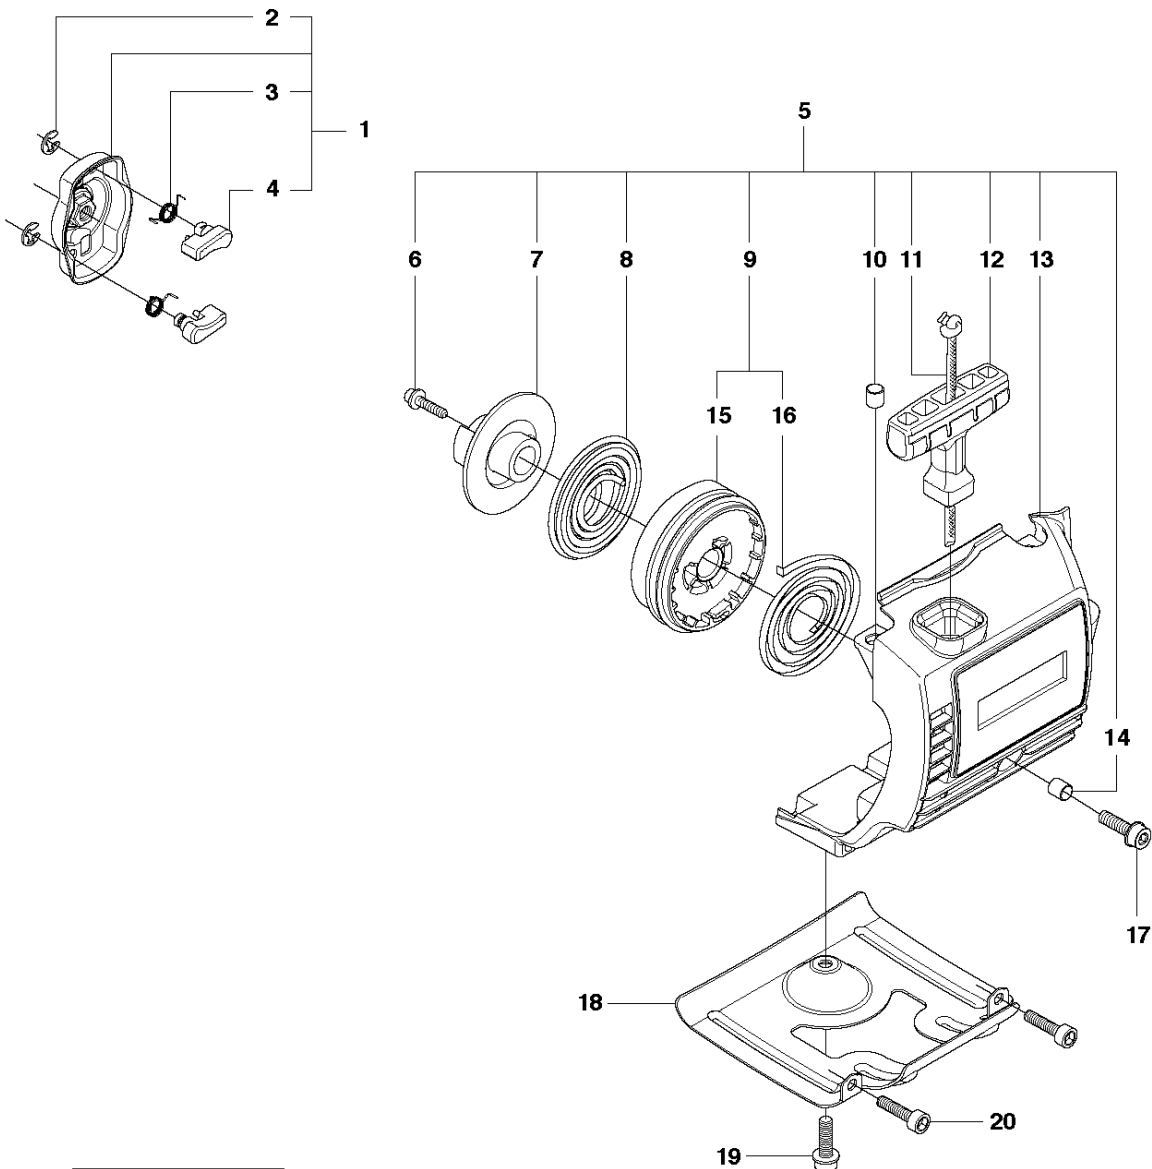

K1 327LX, LDX, RX, RDX, RJX, 323RII
STARTER

21

22

24

23

25

STARTER

323 RII, 2009, 2010

Ref	Part No	Description	Remark	QTY	KIT
1	503 87 33-05	BRIDGE		1	
2	735 31 08-20	E-CLIP		2	1
3	503 87 36-01	SPRING		2	1
4	503 87 35-02	STARTER PAWL		2	1
5	544 07 11-02	STARTER ASSY		1	
6	503 21 77-25	SCREW IHSC T		1	5
7	544 03 87-02	DRIVER		1	5
8	544 03 88-02	SPRING		1	5
9	544 16 65-01	STARTER PULLEY ASSY		1	5
10	537 37 93-02	SPACING SLEEVE		2	5
11	503 85 89-01	STARTER ROPE		1	5
12	537 00 84-01	STARTER HANDLE		1	5
13	537 41 16-01	STARTER HOUSING		1	5
14	537 37 93-02	SPACING SLEEVE		1	5
15	544 03 86-01	STARTER PULLEY		1	5, 9
16	503 85 90-01	RECOIL SPRING		1	5, 9
17	503 20 03-16	SCREW IHSCFM	M5x16	1	
18	537 03 41-01	PROTECTIVE PLATE		1	
19	503 20 14-12	SCREW IHSCFMO	M5x12	1	
20	503 21 66-18	SCREW IHSC T		2	
21	537 35 34-56	LABEL	327LDx	1	
22	537 35 34-57	LABEL	327RJx	1	
23	537 35 34-58	LABEL	323RII	1	
24	537 35 34-59	LABEL	327Rx	1	
25	537 35 34-60	LABEL	327RDx	1