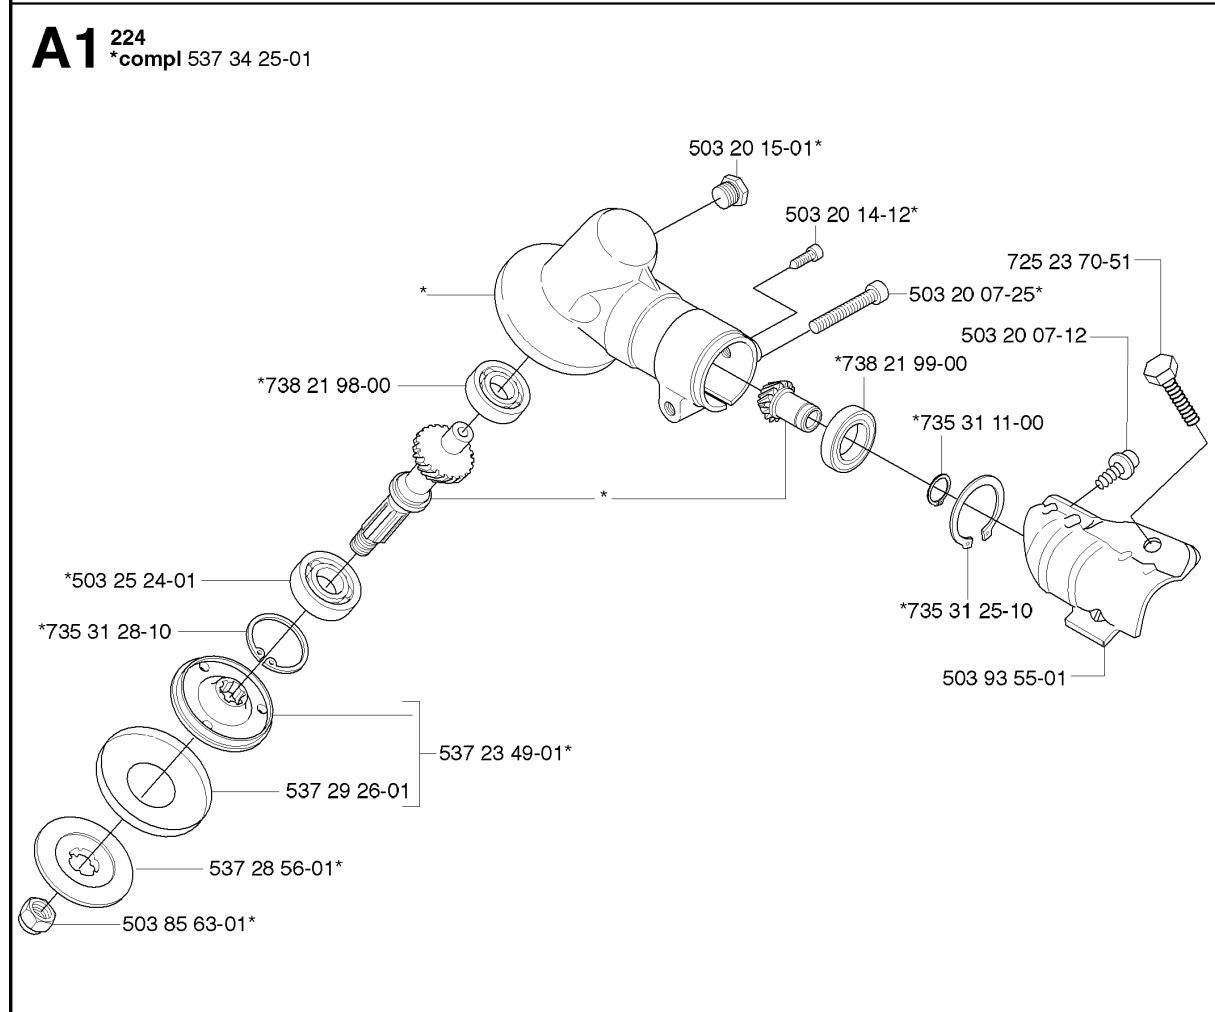

SPARE PARTS LIST

TRIMMERS/EDGERS

324 LDx

R1 Accessories
Zubehöre
Accessoires
Accesorios
Tillbehör

ACCESSORIES

324 LDx

Part No	Description	Remark	QTY KIT
501 60 02-03	SCREWDRIVER		1
502 21 58-01	L-NYCKEL		1
502 28 59-01	STOP		1
503 97 64-01	GREASE		1
531 00 92-71	4T OIL		1
537 13 04-02	KNOB		1
537 21 62-01	HARNESS		1
537 21 62-02	HARNESS		1
537 31 29-01	SAW BLADE GUARD		1
537 35 01-01	LOOP		1
537 35 36-01	LOOP		1
537 36 21-01	COMBINATION WRENCH		1
725 23 31-51	SCREW		1

BEVEL GEAR

324 LDx

Part No	Description	Remark	QTY KIT
503 20 07-12	SCREW IHSCFM		1
503 20 07-12	SCREW IHSCFM		1
503 20 07-25	SCREW IHSCFM		1
503 20 07-25	SCREW IHSCFM		1
503 20 14-12	SCREW IHSCFMO		1
503 20 14-12	SCREW IHSCFMO		1
503 20 15-01	SCREW IHHM		1
503 20 15-01	SCREW IHHM		1
503 25 24-01	BALL BEARING		1
503 25 24-01	BALL BEARING		1
503 85 63-01	NUT		1
503 85 63-01	NUT		1
503 93 55-01	CLAMP.GUARD		1
503 93 55-01	CLAMP.GUARD		1
537 19 92-02	BEVEL GEAR ASSY		1
537 23 49-01	DRIVER ASSY		1
537 23 49-01	DRIVER ASSY		1
537 28 56-01	SUPPORT FLANGE		1
537 28 56-01	SUPPORT FLANGE		1
537 29 26-01	CUP		1
537 29 26-01	CUP		1
537 34 25-01	BEVEL GEAR		1
725 23 70-51	SCREW		1
725 23 70-51	SCREW		1
735 31 11-00	CIRCLIP		1
735 31 11-00	CIRCLIP		1
735 31 25-10	CIRCLIP		1
735 31 25-10	CIRCLIP		1
735 31 28-10	CIRCLIP		1
735 31 28-10	CIRCLIP		1
738 21 98-00	BALL BEARING		1
738 21 98-00	BALL BEARING		1
738 21 99-00	BALL BEARING		1
738 21 99-00	BALL BEARING		1
738 21 99-02	BALL BEARING		1

J

CARBURETOR & AIR FILTER

324 LDx

Part No	Description	Remark	QTY KIT
531 00 86-51	SCREW		3
531 00 86-81	CARBURETTOR		1
531 00 86-82	GASKET		1
531 00 86-83	MANIFOLD		1
531 00 86-84	SCREW		2
531 00 86-86	O-RING		1
531 00 86-87	O-RING		1
531 00 86-92	PLATE		1
531 00 86-93	AIR FILTER		1
531 00 86-94	AIR FILTER HOLDER		1
531 00 86-95	NUT		2
537 31 14-01	FILTER COVER		1