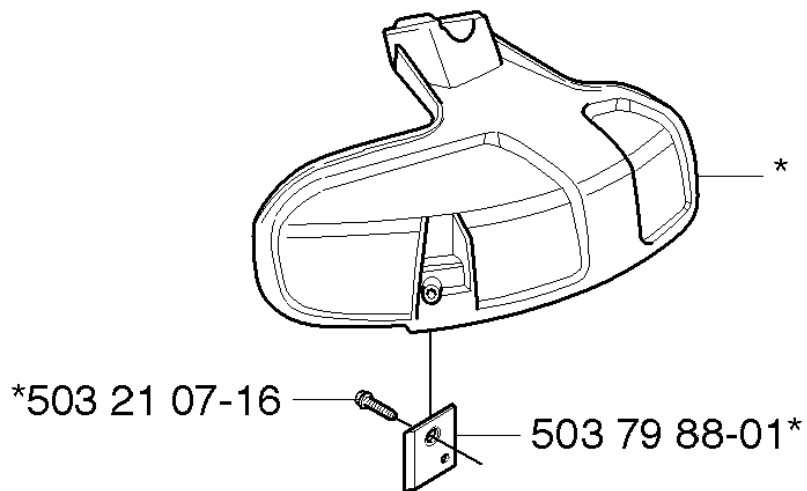

R Accessories
Zubehöre
Accessoires
Acessorios
Tillbehör

*compl 503 97 71-01

324Lx
324LDx
224L