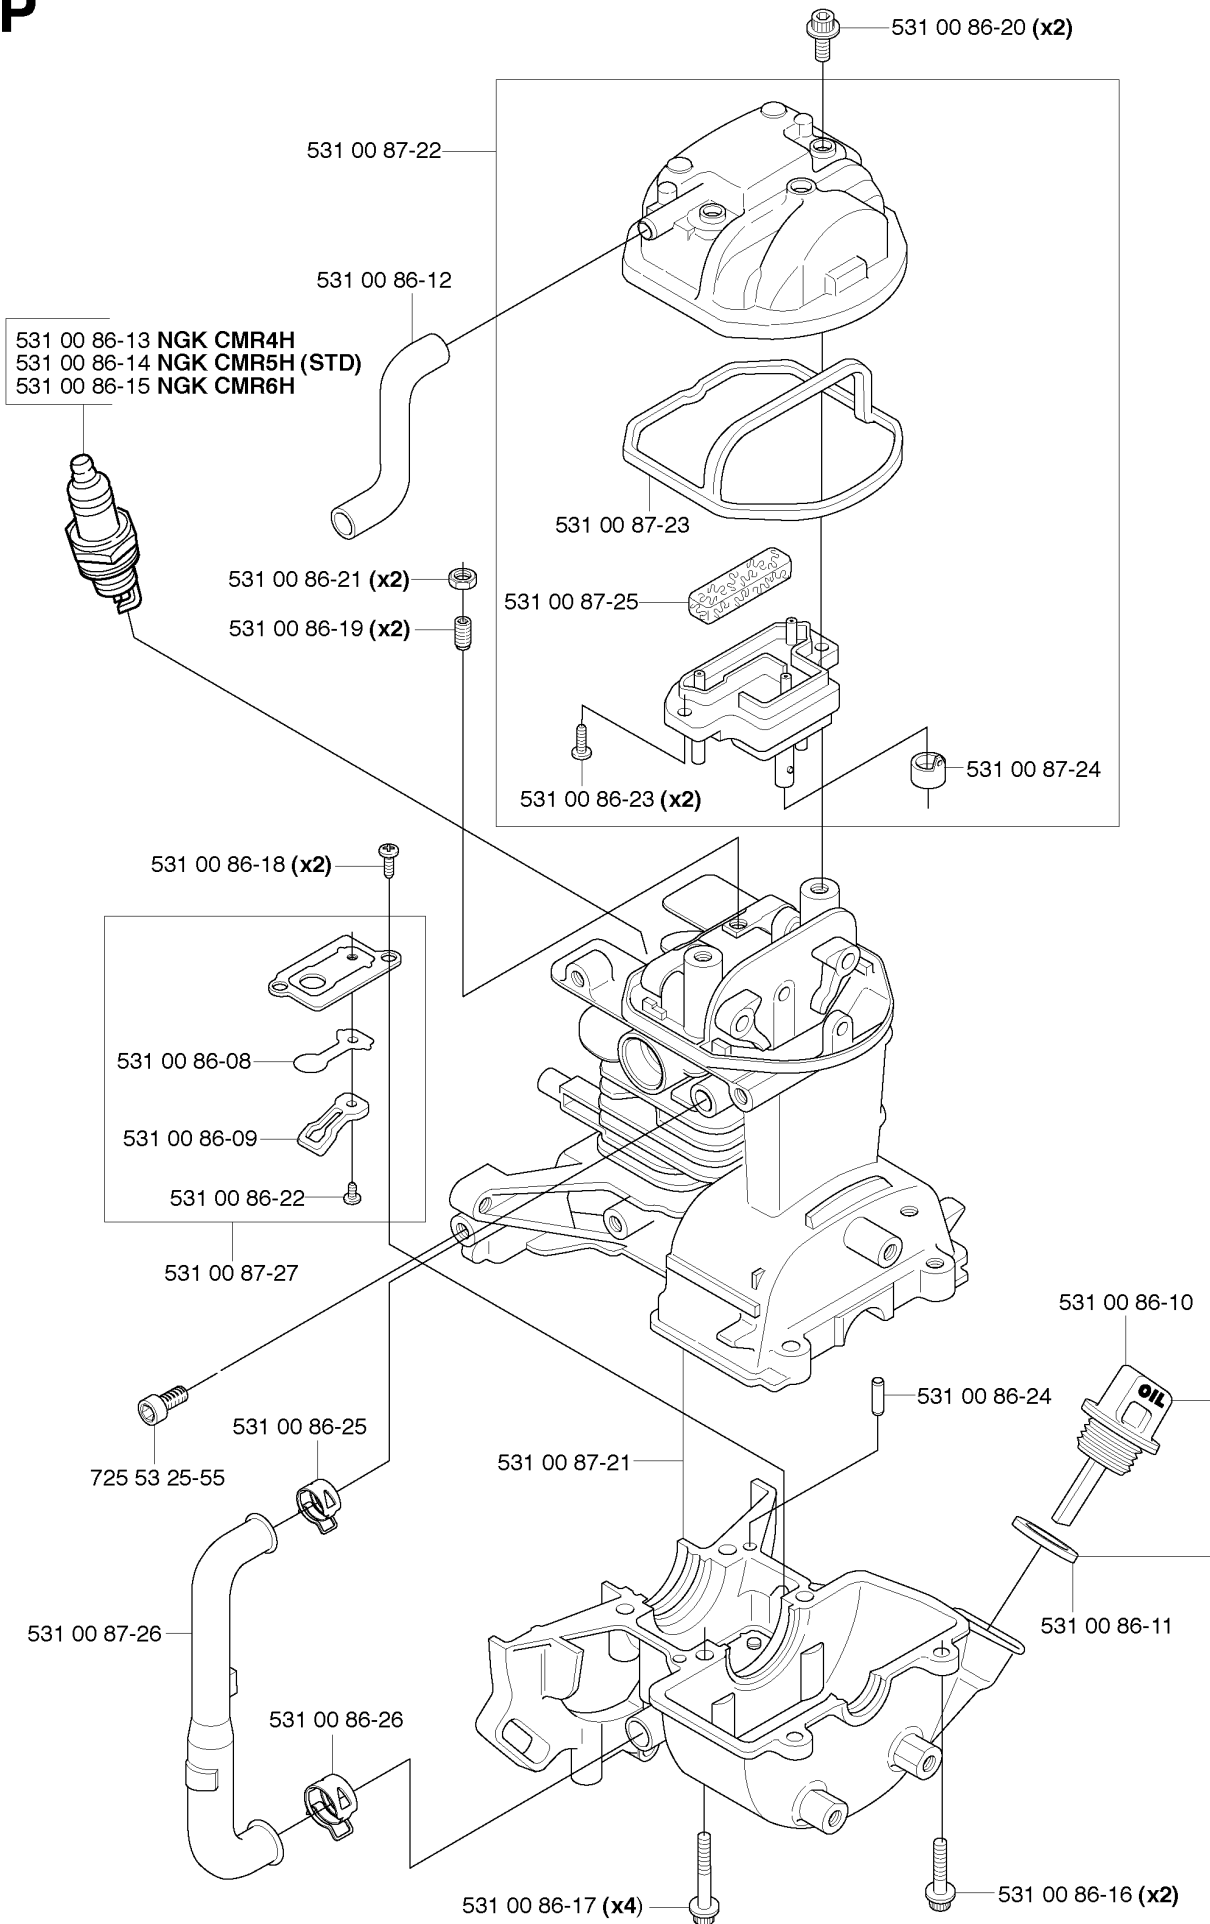

J

CARBURETOR & AIR FILTER

324 LDx

Part No	Description	Remark	QTY KIT
531 00 86-51	SCREW		3
531 00 86-81	CARBURETTOR		1
531 00 86-82	GASKET		1
531 00 86-83	MANIFOLD		1
531 00 86-84	SCREW		2
531 00 86-86	O-RING		1
531 00 86-87	O-RING		1
531 00 86-92	PLATE		1
531 00 86-93	AIR FILTER		1
531 00 86-94	AIR FILTER HOLDER		1
531 00 86-95	NUT		2
537 31 14-01	FILTER COVER		1

N

CLUTCH

324 LDx

Part No	Description	Remark	QTY KIT
503 21 68-25	SCREW IHSCFT		2
503 25 05-01	BALL BEARING		1
503 96 13-01	SCREW		2
503 97 21-01	COVER		1
522 55 29-01	CLUTCH DRUM ASSY	224, 324, square	1
531 00 86-16	SCREW		3
531 00 86-54	FAN HOUSING		1
531 00 86-55	CLUTCH ASSY		1
531 00 86-56	SCREW		2
531 00 86-57	WASHER		2
531 00 87-29	WASHER		2
537 30 96-01	COMPRESSION SLEEVE		1
537 31 10-01	CLUTCH COVER		1
537 31 11-01	CLUTCH DRUM	324, thread	1
537 33 67-01	CIRCLIP		1
725 53 70-55	SCREW IHSCM		4

P

CYLINDER & CRANKCASE

324 LDx

Part No	Description	Remark	QTY KIT
531 00 86-08	SPARE PARTS		1
531 00 86-09	DEFLECTION LIMITER		1
531 00 86-10	SPARE PARTS		1
531 00 86-11	GASKET		1
531 00 86-12	OIL HOSE		1
531 00 86-13	SPARK PLUG		1
531 00 86-14	SPARK PLUG		1
531 00 86-15	SPARK PLUG		1
531 00 86-16	SCREW		2
531 00 86-17	SCREW		4
531 00 86-18	SCREW		2
531 00 86-19	ADJUSTER		2
531 00 86-20	SCREW		2
531 00 86-21	LOCK NUT		2
531 00 86-22	SCREW		1
531 00 86-23	SCREW		2
531 00 86-24	SPRING PIN		1
531 00 86-25	HOSE CLAMP		1
531 00 86-26	HOSE CLAMP		1
531 00 87-21	CRANKCASE		1
531 00 87-22	COVER		1
531 00 87-23	GASKET		1
531 00 87-24	GROMMET		1
531 00 87-25	FILTER		1
531 00 87-26	OIL HOSE		1
531 00 87-27	NON RETURN VALVE		1
725 53 25-55	SCREW IHSCM		1