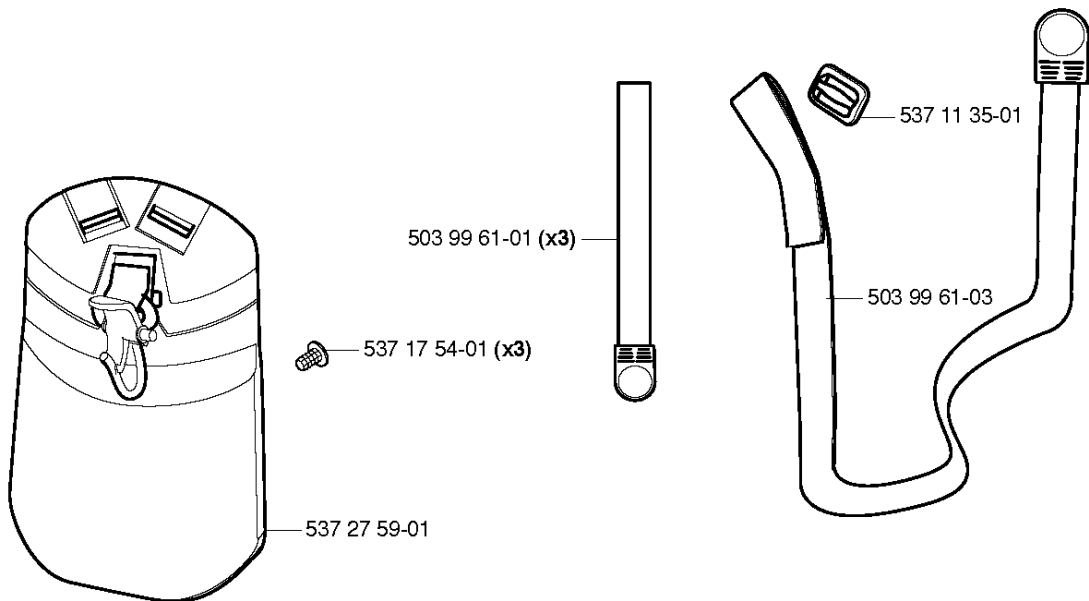

R2 Duo Balance
*compl 537 27 57-02
*compl 537 27 57-04 US