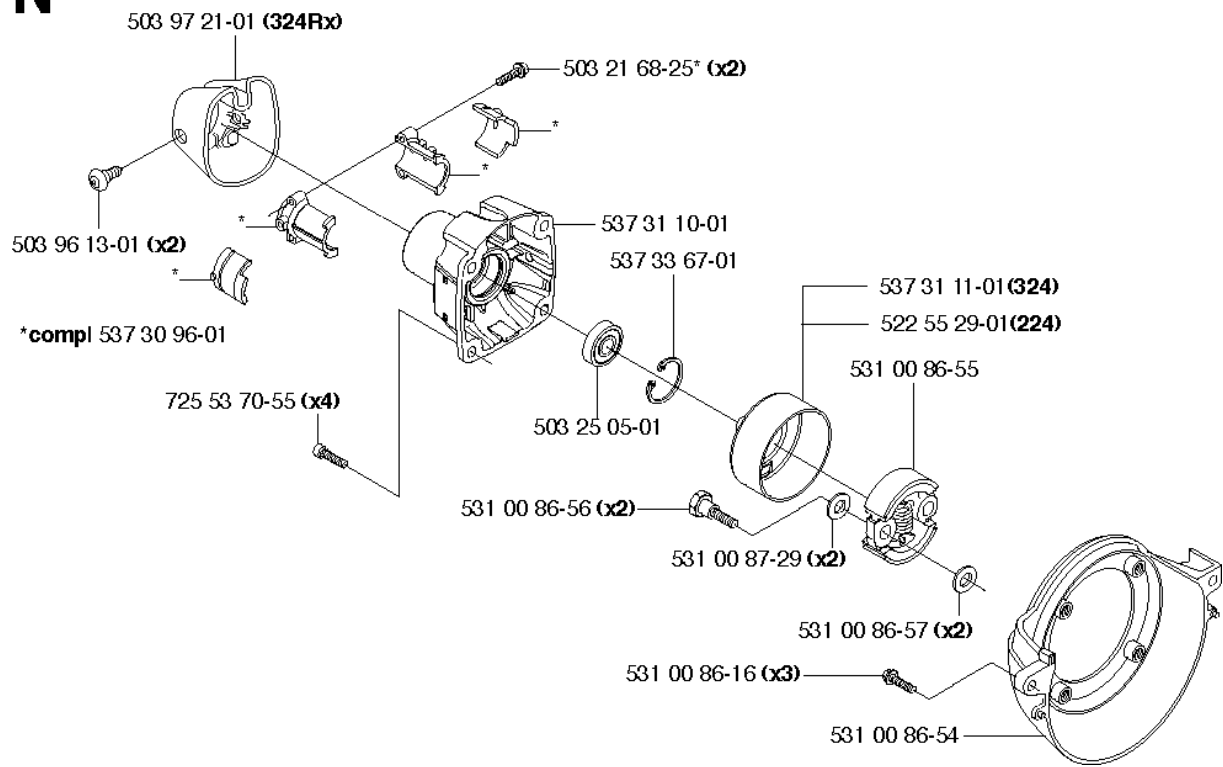

S *compl 531 00 86-81 Walbro WYB-6B

Walbro WYB-6B

CARBURETOR DETAILS

324 LDx

Part No	Description	Remark	QTY KIT
531 00 24-43	SCREW		1
531 00 86-59	GASKET		1
531 00 86-60	GASKET		1
531 00 86-61	SPARE PARTS		1
531 00 86-62	SPARE PARTS		1
531 00 86-63	PUMP HOUSING		1
531 00 86-64	HOUSING		1
531 00 86-65	FILTER		1
531 00 86-66	NEEDLE VALVE		1
531 00 86-67	SPRING		1
531 00 86-68	SCREW		1
531 00 86-69	SHAFT		1
531 00 86-70	LEVER		1
531 00 86-71	CIRCLIP		1
531 00 86-72	O-RING		1
531 00 86-73	HUB CAP		1
531 00 86-74	SWIVEL		1
531 00 86-75	SCREW		2
531 00 86-76	SCREW		4
531 00 86-77	SPRING		1
531 00 86-78	WASHER		1
531 00 86-79	SPARE PARTS		1
531 00 86-81	CARBURETTOR		1
531 00 86-86	O-RING		1
531 00 86-88	SPARE PARTS		1
531 00 86-89	SPARE PARTS		1
531 00 86-90	SPARE PARTS		1
531 00 86-91	SPARE PARTS		1
544 19 33-01	CARBURETTOR		1

N

CLUTCH

324 LDx

Part No	Description	Remark	QTY KIT
503 21 68-25	SCREW IHSCFT		2
503 25 05-01	BALL BEARING		1
503 96 13-01	SCREW		2
503 97 21-01	COVER		1
522 55 29-01	CLUTCH DRUM ASSY	224, 324, square	1
531 00 86-16	SCREW		3
531 00 86-54	FAN HOUSING		1
531 00 86-55	CLUTCH ASSY		1
531 00 86-56	SCREW		2
531 00 86-57	WASHER		2
531 00 87-29	WASHER		2
537 30 96-01	COMPRESSION SLEEVE		1
537 31 10-01	CLUTCH COVER		1
537 31 11-01	CLUTCH DRUM	324, thread	1
537 33 67-01	CIRCLIP		1
725 53 70-55	SCREW IHSCM		4