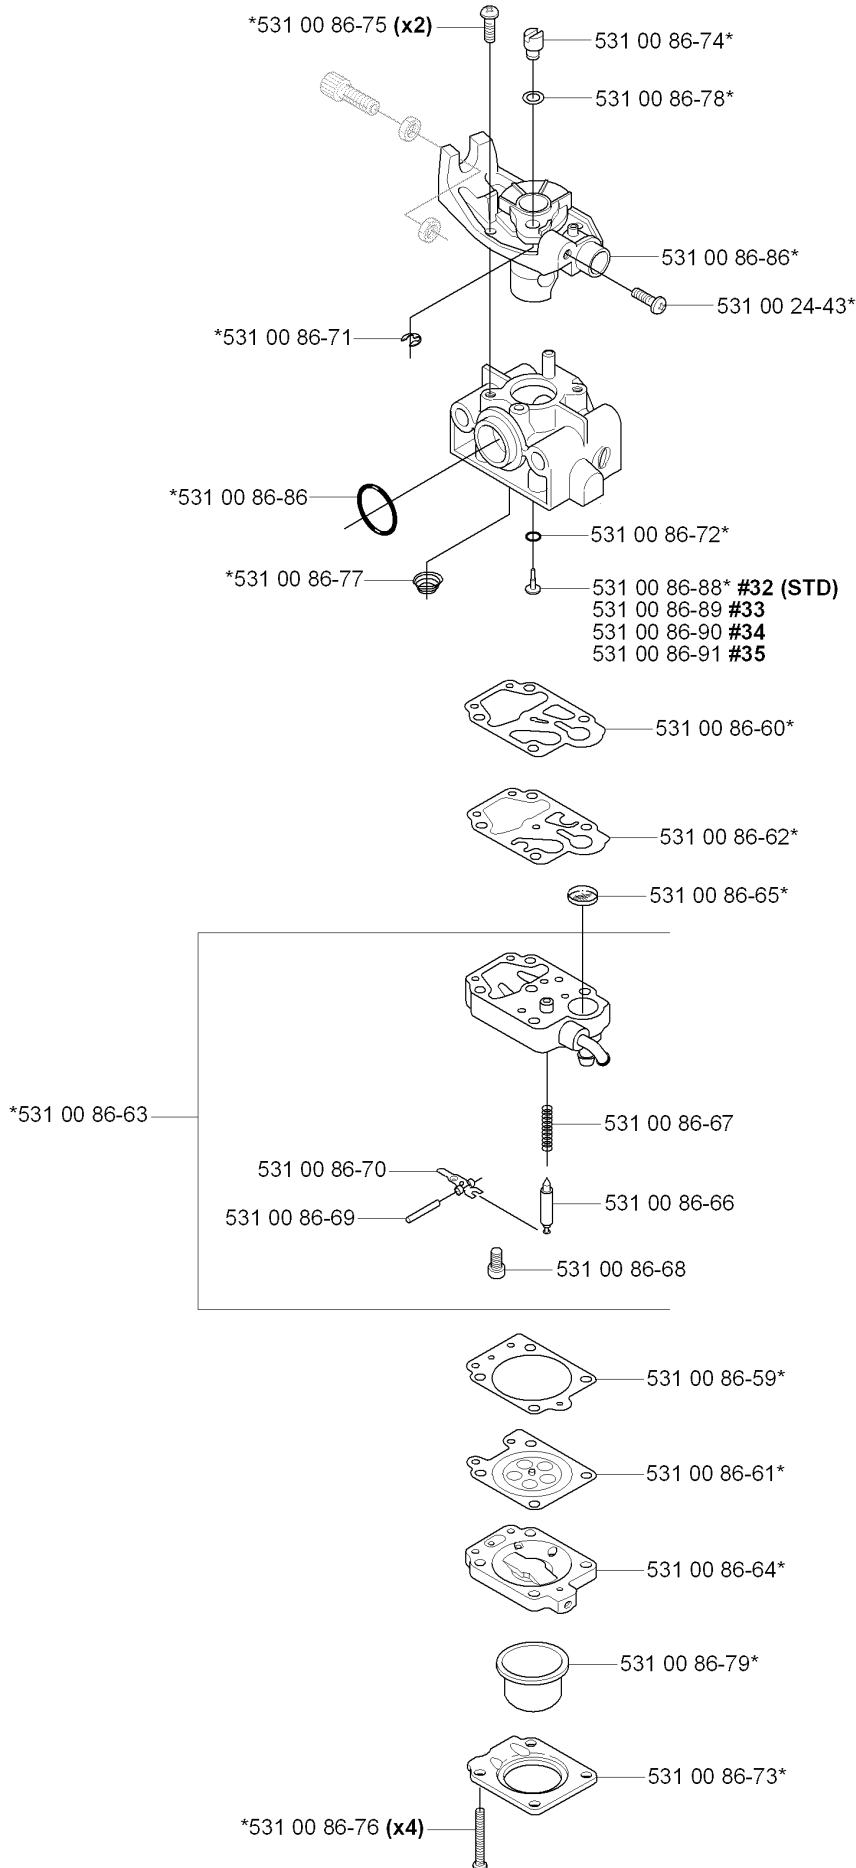

SPARE PARTS LIST

TRIMMERS/EDGERS

324 LDx

R1 Accessories
Zubehöre
Accessoires
Accesorios
Tillbehör

ACCESSORIES

324 LDx

Part No	Description	Remark	QTY KIT
501 60 02-03	SCREWDRIVER		1
502 21 58-01	L-NYCKEL		1
502 28 59-01	STOP		1
503 97 64-01	GREASE		1
531 00 92-71	4T OIL		1
537 13 04-02	KNOB		1
537 21 62-01	HARNESS		1
537 21 62-02	HARNESS		1
537 31 29-01	SAW BLADE GUARD		1
537 35 01-01	LOOP		1
537 35 36-01	LOOP		1
537 36 21-01	COMBINATION WRENCH		1
725 23 31-51	SCREW		1

J

CARBURETOR & AIR FILTER

324 LDx

Part No	Description	Remark	QTY KIT
531 00 86-51	SCREW		3
531 00 86-81	CARBURETTOR		1
531 00 86-82	GASKET		1
531 00 86-83	MANIFOLD		1
531 00 86-84	SCREW		2
531 00 86-86	O-RING		1
531 00 86-87	O-RING		1
531 00 86-92	PLATE		1
531 00 86-93	AIR FILTER		1
531 00 86-94	AIR FILTER HOLDER		1
531 00 86-95	NUT		2
537 31 14-01	FILTER COVER		1

S *compl 531 00 86-81 Walbro WYB-6B

Walbro WYB-6B

CARBURETOR DETAILS

324 LDx

Part No	Description	Remark	QTY KIT
531 00 24-43	SCREW		1
531 00 86-59	GASKET		1
531 00 86-60	GASKET		1
531 00 86-61	SPARE PARTS		1
531 00 86-62	SPARE PARTS		1
531 00 86-63	PUMP HOUSING		1
531 00 86-64	HOUSING		1
531 00 86-65	FILTER		1
531 00 86-66	NEEDLE VALVE		1
531 00 86-67	SPRING		1
531 00 86-68	SCREW		1
531 00 86-69	SHAFT		1
531 00 86-70	LEVER		1
531 00 86-71	CIRCLIP		1
531 00 86-72	O-RING		1
531 00 86-73	HUB CAP		1
531 00 86-74	SWIVEL		1
531 00 86-75	SCREW		2
531 00 86-76	SCREW		4
531 00 86-77	SPRING		1
531 00 86-78	WASHER		1
531 00 86-79	SPARE PARTS		1
531 00 86-81	CARBURETTOR		1
531 00 86-86	O-RING		1
531 00 86-88	SPARE PARTS		1
531 00 86-89	SPARE PARTS		1
531 00 86-90	SPARE PARTS		1
531 00 86-91	SPARE PARTS		1
544 19 33-01	CARBURETTOR		1