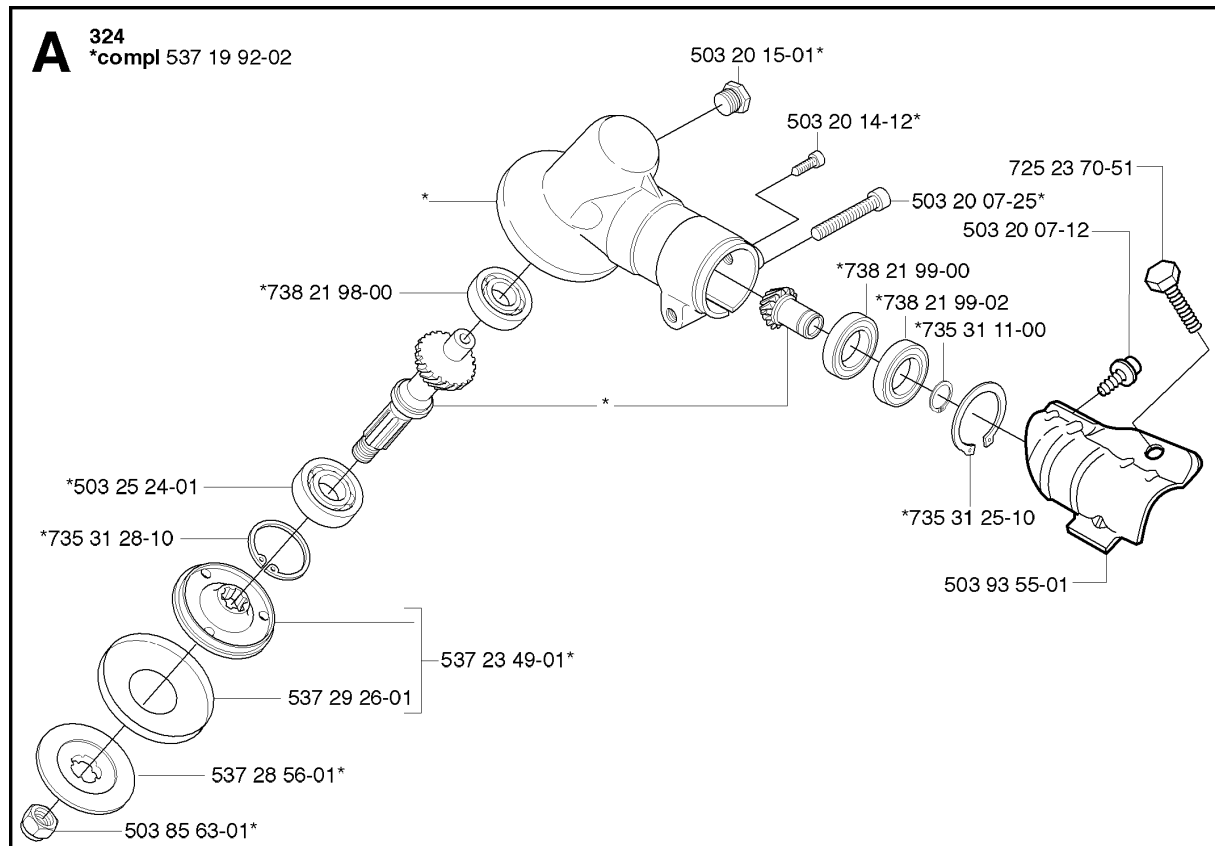

SPARE PARTS LIST

TRIMMERS/EDGERS

324 LDx

R1 Accessories
Zubehöre
Accessoires
Accesorios
Tillbehör

ACCESSORIES

324 LDx

Part No	Description	Remark	QTY KIT
501 60 02-03	SCREWDRIVER		1
502 21 58-01	L-NYCKEL		1
502 28 59-01	STOP		1
503 97 64-01	GREASE		1
531 00 92-71	4T OIL		1
537 13 04-02	KNOB		1
537 21 62-01	HARNESS		1
537 21 62-02	HARNESS		1
537 31 29-01	SAW BLADE GUARD		1
537 35 01-01	LOOP		1
537 35 36-01	LOOP		1
537 36 21-01	COMBINATION WRENCH		1
725 23 31-51	SCREW		1

BEVEL GEAR

324 LDx

Part No	Description	Remark	QTY KIT
503 20 07-12	SCREW IHSCFM		1
503 20 07-12	SCREW IHSCFM		1
503 20 07-25	SCREW IHSCFM		1
503 20 07-25	SCREW IHSCFM		1
503 20 14-12	SCREW IHSCFMO		1
503 20 14-12	SCREW IHSCFMO		1
503 20 15-01	SCREW IHHM		1
503 20 15-01	SCREW IHHM		1
503 25 24-01	BALL BEARING		1
503 25 24-01	BALL BEARING		1
503 85 63-01	NUT		1
503 85 63-01	NUT		1
503 93 55-01	CLAMP.GUARD		1
503 93 55-01	CLAMP.GUARD		1
537 19 92-02	BEVEL GEAR ASSY		1
537 23 49-01	DRIVER ASSY		1
537 23 49-01	DRIVER ASSY		1
537 28 56-01	SUPPORT FLANGE		1
537 28 56-01	SUPPORT FLANGE		1
537 29 26-01	CUP		1
537 29 26-01	CUP		1
537 34 25-01	BEVEL GEAR		1
725 23 70-51	SCREW		1
725 23 70-51	SCREW		1
735 31 11-00	CIRCLIP		1
735 31 11-00	CIRCLIP		1
735 31 25-10	CIRCLIP		1
735 31 25-10	CIRCLIP		1
735 31 28-10	CIRCLIP		1
735 31 28-10	CIRCLIP		1
738 21 98-00	BALL BEARING		1
738 21 98-00	BALL BEARING		1
738 21 99-00	BALL BEARING		1
738 21 99-00	BALL BEARING		1
738 21 99-02	BALL BEARING		1

J

CARBURETOR & AIR FILTER

324 LDx

Part No	Description	Remark	QTY KIT
531 00 86-51	SCREW		3
531 00 86-81	CARBURETTOR		1
531 00 86-82	GASKET		1
531 00 86-83	MANIFOLD		1
531 00 86-84	SCREW		2
531 00 86-86	O-RING		1
531 00 86-87	O-RING		1
531 00 86-92	PLATE		1
531 00 86-93	AIR FILTER		1
531 00 86-94	AIR FILTER HOLDER		1
531 00 86-95	NUT		2
537 31 14-01	FILTER COVER		1