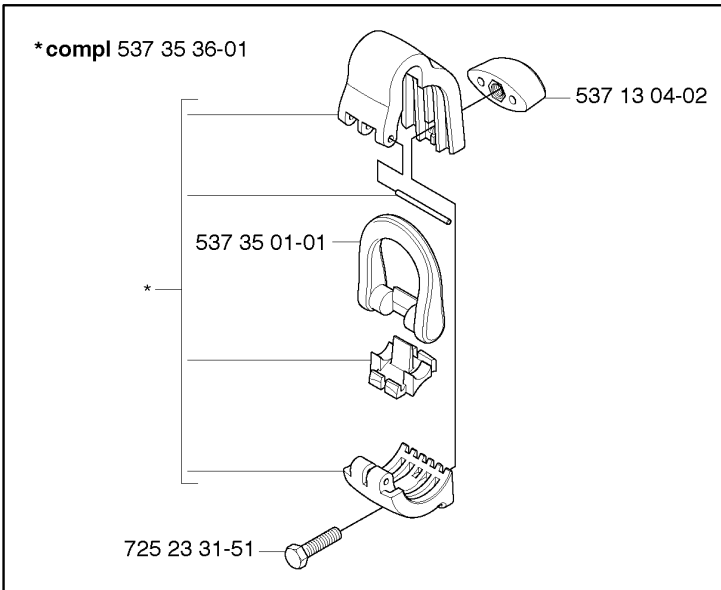

SPARE PARTS LIST

TRIMMERS/EDGERS

324 LDx

R1 Accessories
Zubehöre
Accessoires
Accesorios
Tillbehör

ACCESSORIES

324 LDx

Part No	Description	Remark	QTY KIT
501 60 02-03	SCREWDRIVER		1
502 21 58-01	L-NYCKEL		1
502 28 59-01	STOP		1
503 97 64-01	GREASE		1
531 00 92-71	4T OIL		1
537 13 04-02	KNOB		1
537 21 62-01	HARNESS		1
537 21 62-02	HARNESS		1
537 31 29-01	SAW BLADE GUARD		1
537 35 01-01	LOOP		1
537 35 36-01	LOOP		1
537 36 21-01	COMBINATION WRENCH		1
725 23 31-51	SCREW		1

BEVEL GEAR

324 LDx

Part No	Description	Remark	QTY KIT
503 20 07-12	SCREW IHSCFM		1
503 20 07-12	SCREW IHSCFM		1
503 20 07-25	SCREW IHSCFM		1
503 20 07-25	SCREW IHSCFM		1
503 20 14-12	SCREW IHSCFMO		1
503 20 14-12	SCREW IHSCFMO		1
503 20 15-01	SCREW IHHM		1
503 20 15-01	SCREW IHHM		1
503 25 24-01	BALL BEARING		1
503 25 24-01	BALL BEARING		1
503 85 63-01	NUT		1
503 85 63-01	NUT		1
503 93 55-01	CLAMP.GUARD		1
503 93 55-01	CLAMP.GUARD		1
537 19 92-02	BEVEL GEAR ASSY		1
537 23 49-01	DRIVER ASSY		1
537 23 49-01	DRIVER ASSY		1
537 28 56-01	SUPPORT FLANGE		1
537 28 56-01	SUPPORT FLANGE		1
537 29 26-01	CUP		1
537 29 26-01	CUP		1
537 34 25-01	BEVEL GEAR		1
725 23 70-51	SCREW		1
725 23 70-51	SCREW		1
735 31 11-00	CIRCLIP		1
735 31 11-00	CIRCLIP		1
735 31 25-10	CIRCLIP		1
735 31 25-10	CIRCLIP		1
735 31 28-10	CIRCLIP		1
735 31 28-10	CIRCLIP		1
738 21 98-00	BALL BEARING		1
738 21 98-00	BALL BEARING		1
738 21 99-00	BALL BEARING		1
738 21 99-00	BALL BEARING		1
738 21 99-02	BALL BEARING		1

J

CARBURETOR & AIR FILTER

324 LDx

Part No	Description	Remark	QTY KIT
531 00 86-51	SCREW		3
531 00 86-81	CARBURETTOR		1
531 00 86-82	GASKET		1
531 00 86-83	MANIFOLD		1
531 00 86-84	SCREW		2
531 00 86-86	O-RING		1
531 00 86-87	O-RING		1
531 00 86-92	PLATE		1
531 00 86-93	AIR FILTER		1
531 00 86-94	AIR FILTER HOLDER		1
531 00 86-95	NUT		2
537 31 14-01	FILTER COVER		1