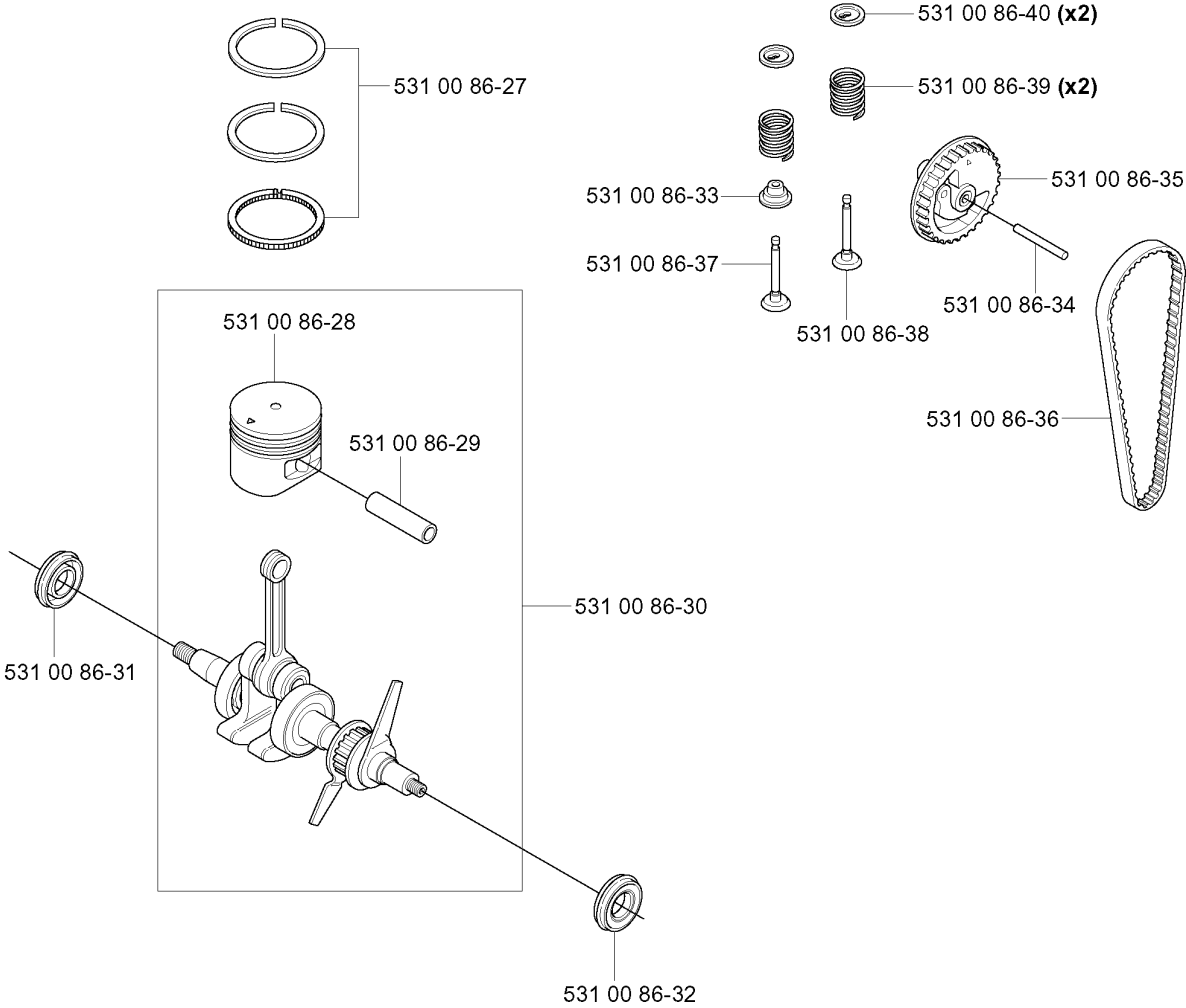

Q

PISTON & CRANKSHAFT

324 LDx

Part No	Description	Remark	QTY KIT
531 00 86-27	KIT		1
531 00 86-28	PISTON		1
531 00 86-29	PISTON PIN		1
531 00 86-30	CRANKSHAFT ASSY		1
531 00 86-31	SEALING RING		1
531 00 86-32	SEALING RING		1
531 00 86-33	SEALING		1
531 00 86-34	SHAFT		1
531 00 86-35	SPARE PARTS		1
531 00 86-36	SPARE PARTS		1
531 00 86-37	VALVE		1
531 00 86-38	VALVE		1
531 00 86-39	SPRING		2
531 00 86-40	SPARE PARTS		2

B2 324 LDx, 524 LK
SHAFT

SHAFT & HANDLE

324 LDx

Ref	Part No	Description	Remark	QTY	KIT
1	735 58 08-10	LOCKWASHER		2	16
2	537 08 27-01	TUBE	L=850mm Ø=24mm	1	16
3	544 37 87-01	PLUG		1	16
4	503 78 52-02	SUPPORTING BEARING		1	16
5	576 28 26-02	CLAMPING SLEEVE ASSY		1	
6	731 23 16-01	HEXAGON NUT		1	5
7	725 23 76-01	SCREW		1	5
8	576 28 24-01	KNOB		1	5
10	537 01 19-01	DRIVE SHAFT	L=843mm Ø=7mm	1	16
11	537 08 30-01	DRIVE SHAFT	L=699mm Ø=7mm, thread end	1	
11	537 23 48-05	DRIVE SHAFT	L=699mm Ø=7mm, square end	1	
12	537 01 16-01	TUBE	L=650mm Ø=24mm	1	
13	589 29 51-01	LABEL		1	
14	503 79 56-01	LABEL		1	
15	503 20 07-25	SCREW IHSCFM		2	
16	537 07 99-02	ATTACHMENT		1	
17	725 23 80-51	SCREW EHHM		1	
18	503 87 90-01	KNOB		1	
19	503 87 19-03	HANDLE		1	
20	503 94 03-01	DISTANCE		1	
21	502 19 71-01	SQUARE NUT		1	