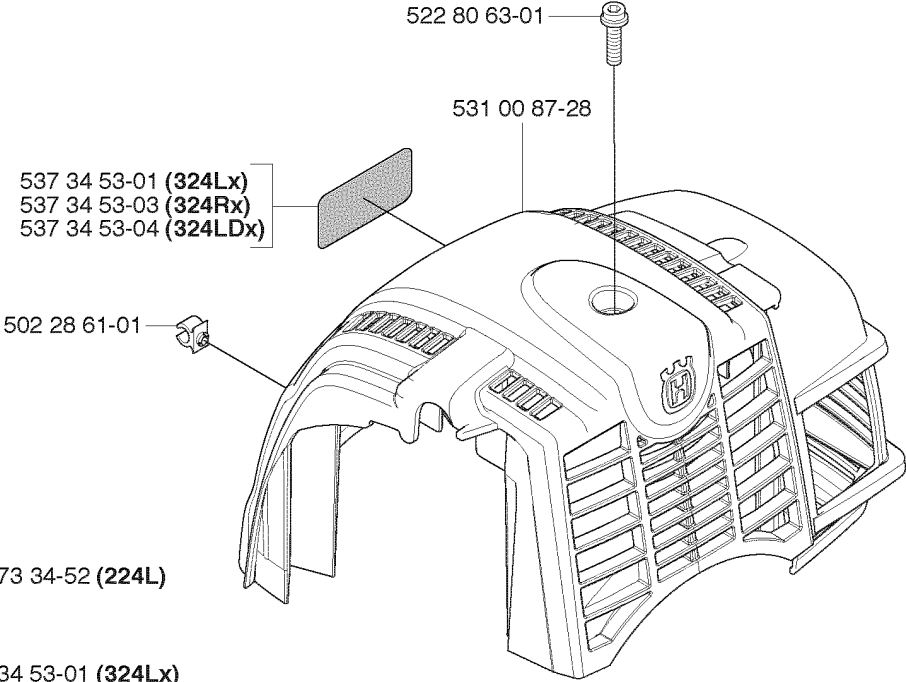

G

Husqvarna
224L
537 73 34-52 (224L)

Husqvarna
X-series
324L
537 34 53-01 (324Lx)

Husqvarna
X-series
324R
537 34 53-03 (324Rx)

Husqvarna
X-series
324LD
537 34 53-04 (324LDx)