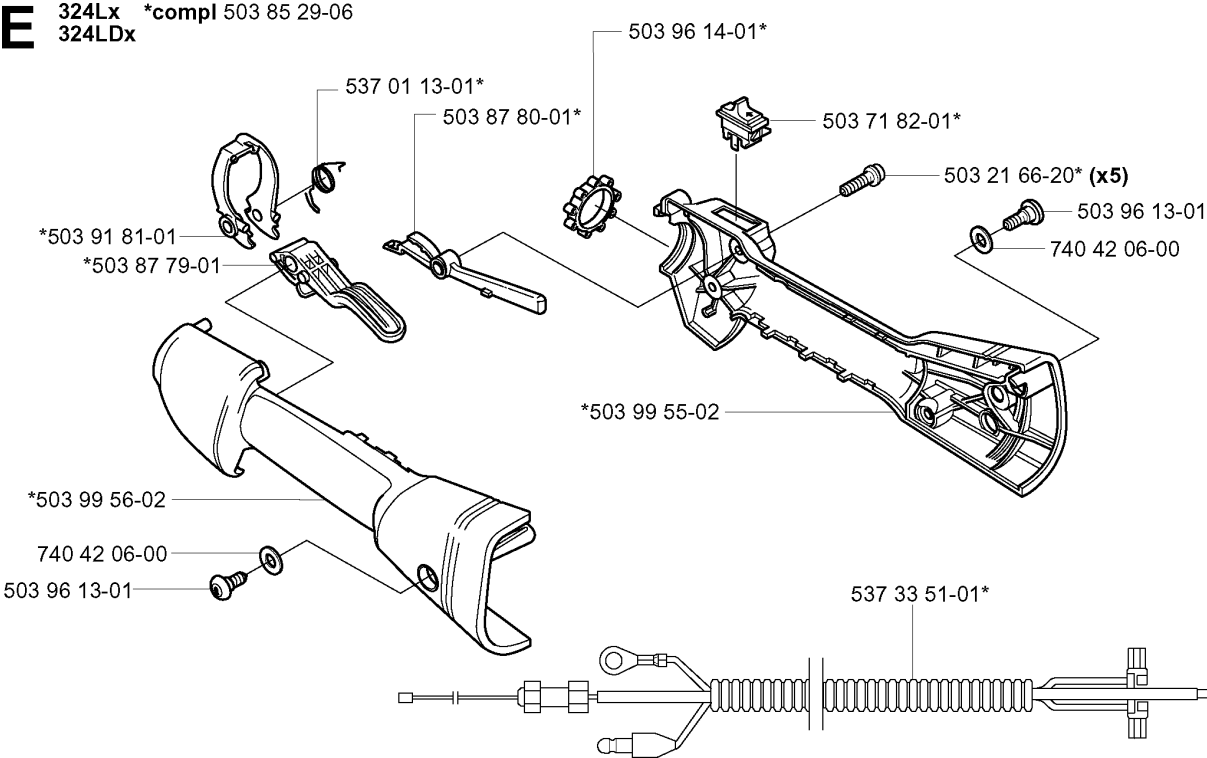

HANDLE & CONTROLS

324 LDx

Part No	Description	Remark	QTY KIT
503 21 66-20	SCREW IH SCT		5
503 71 82-01	SWITCH		1
503 85 29-06	HANDLE		1
503 87 79-01	THROTTLE TRIGGER		1
503 87 80-01	THROTTLE LOCKOUT		1
503 91 81-01	THROTTLE LEVER		1
503 96 13-01	SCREW		1
503 96 13-01	SCREW		1
503 96 14-01	ABSORBER		1
503 99 55-01	HANDLE HALF		1
503 99 55-02	HANDLE HALF		1
503 99 55-02	HANDLE HALF		1
503 99 56-01	HANDLE HALF		1
503 99 56-02	HANDLE HALF		1
503 99 56-02	HANDLE HALF		1
503 99 56-02	HANDLE HALF		1
537 01 13-01	RECOIL SPRING		1
537 33 51-01	WIRING ASSY		1
740 42 06-00	O-RING		1
740 42 06-00	O-RING		1