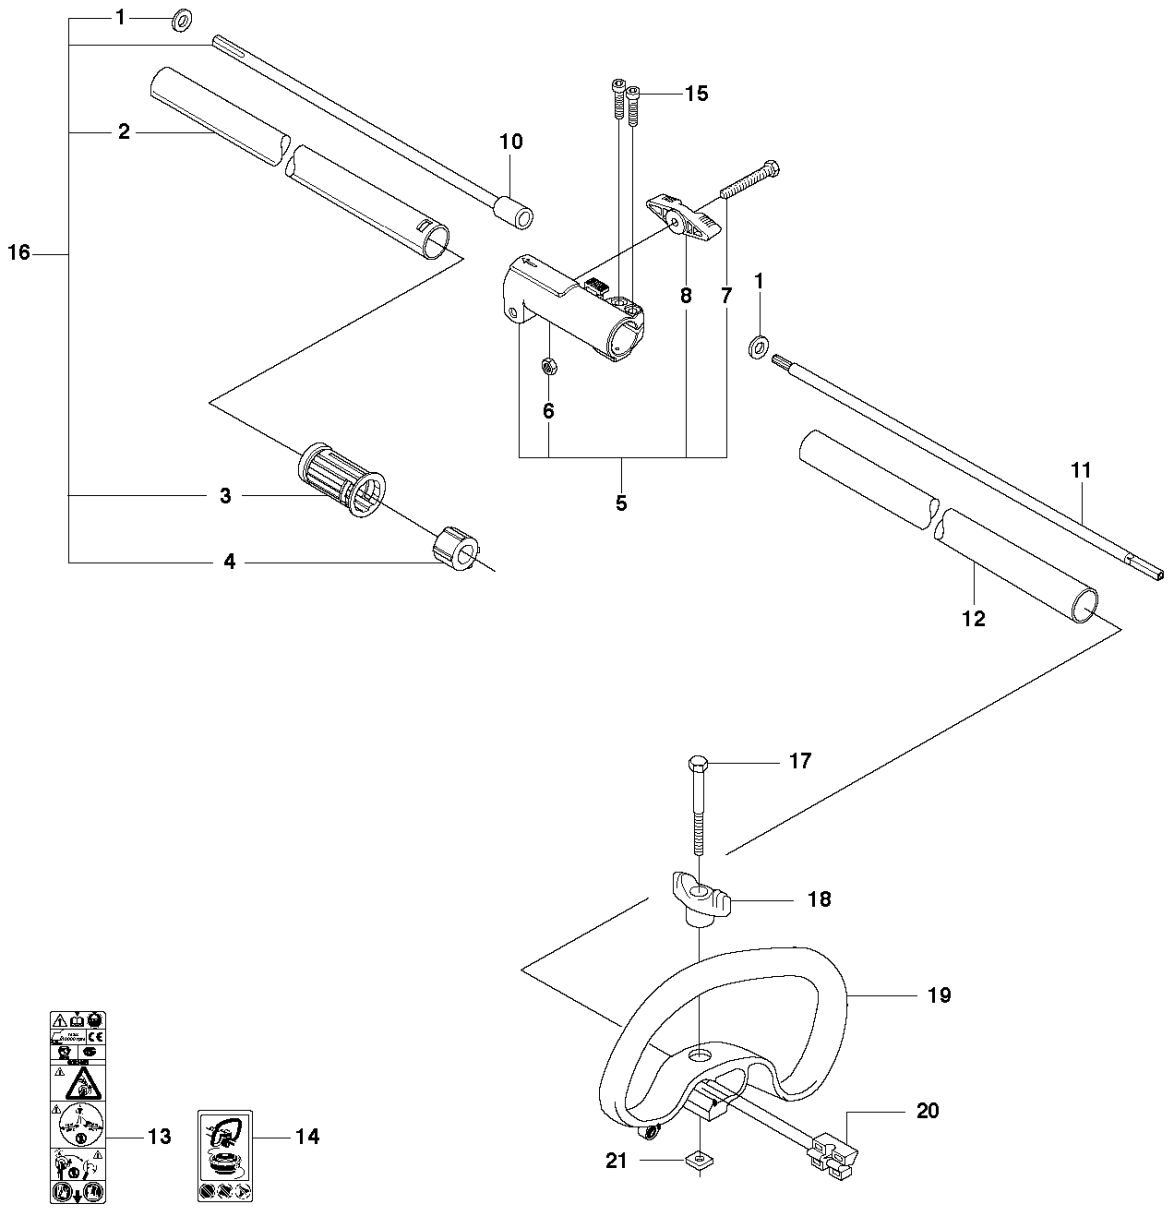

B2 324 LDx, 524 LK
SHAFT

SHAFT & HANDLE

324 LDx

Ref	Part No	Description	Remark	QTY	KIT
1	735 58 08-10	LOCKWASHER		2	16
2	537 08 27-01	TUBE	L=850mm Ø=24mm	1	16
3	544 37 87-01	PLUG		1	16
4	503 78 52-02	SUPPORTING BEARING		1	16
5	576 28 26-02	CLAMPING SLEEVE ASSY		1	
6	731 23 16-01	HEXAGON NUT		1	5
7	725 23 76-01	SCREW		1	5
8	576 28 24-01	KNOB		1	5
10	537 01 19-01	DRIVE SHAFT	L=843mm Ø=7mm	1	16
11	537 08 30-01	DRIVE SHAFT	L=699mm Ø=7mm, thread end	1	
11	537 23 48-05	DRIVE SHAFT	L=699mm Ø=7mm, square end	1	
12	537 01 16-01	TUBE	L=650mm Ø=24mm	1	
13	589 29 51-01	LABEL		1	
14	503 79 56-01	LABEL		1	
15	503 20 07-25	SCREW IHSCFM		2	
16	537 07 99-02	ATTACHMENT		1	
17	725 23 80-51	SCREW EHHM		1	
18	503 87 90-01	KNOB		1	
19	503 87 19-03	HANDLE		1	
20	503 94 03-01	DISTANCE		1	
21	502 19 71-01	SQUARE NUT		1	