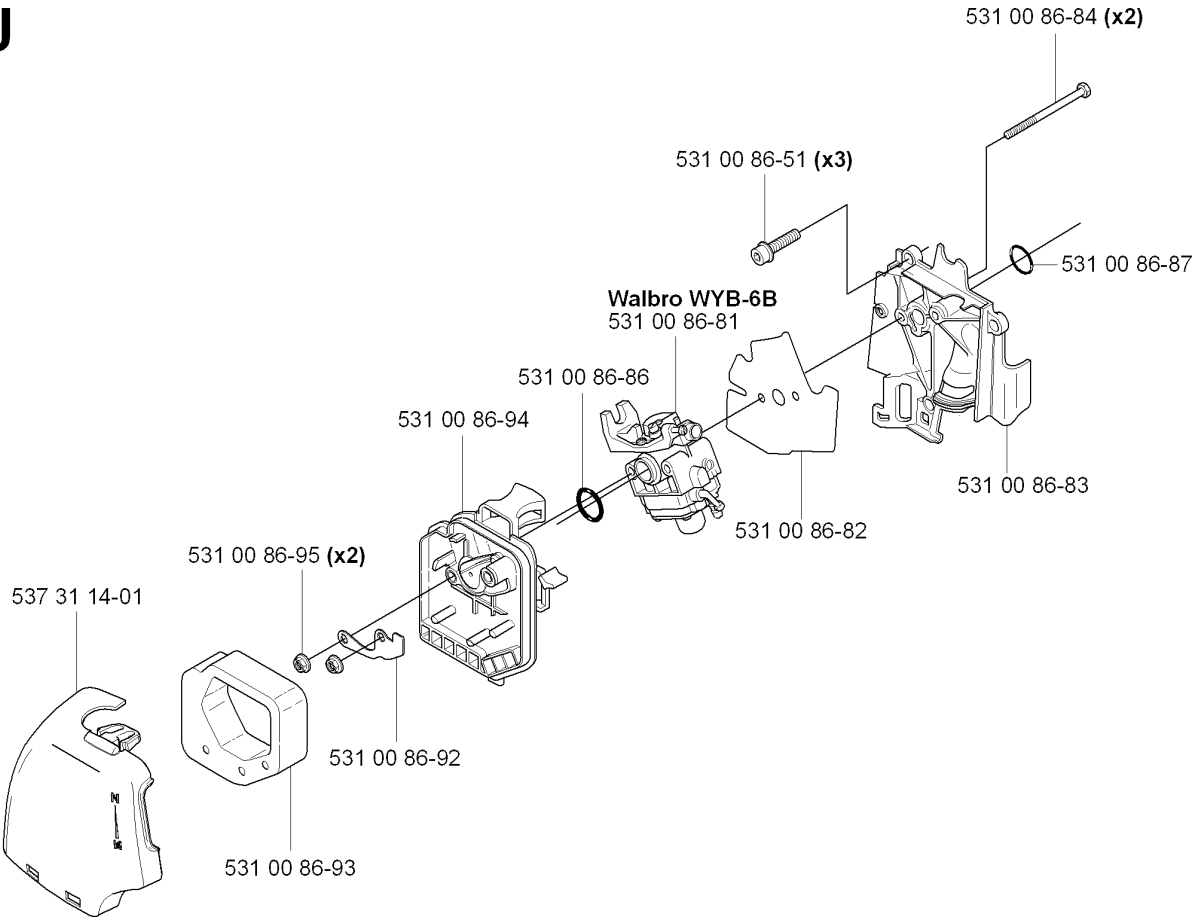

SPARE PARTS LIST

TRIMMERS/EDGERS

324 LDx

R1 Accessories
Zubehöre
Accessoires
Accesorios
Tillbehör

ACCESSORIES

324 LDx

Part No	Description	Remark	QTY KIT
501 60 02-03	SCREWDRIVER		1
502 21 58-01	L-NYCKEL		1
502 28 59-01	STOP		1
503 97 64-01	GREASE		1
531 00 92-71	4T OIL		1
537 13 04-02	KNOB		1
537 21 62-01	HARNESS		1
537 21 62-02	HARNESS		1
537 31 29-01	SAW BLADE GUARD		1
537 35 01-01	LOOP		1
537 35 36-01	LOOP		1
537 36 21-01	COMBINATION WRENCH		1
725 23 31-51	SCREW		1

J

CARBURETOR & AIR FILTER

324 LDx

Part No	Description	Remark	QTY KIT
531 00 86-51	SCREW		3
531 00 86-81	CARBURETTOR		1
531 00 86-82	GASKET		1
531 00 86-83	MANIFOLD		1
531 00 86-84	SCREW		2
531 00 86-86	O-RING		1
531 00 86-87	O-RING		1
531 00 86-92	PLATE		1
531 00 86-93	AIR FILTER		1
531 00 86-94	AIR FILTER HOLDER		1
531 00 86-95	NUT		2
537 31 14-01	FILTER COVER		1

P

CYLINDER & CRANKCASE

324 LDx

Part No	Description	Remark	QTY KIT
531 00 86-08	SPARE PARTS		1
531 00 86-09	DEFLECTION LIMITER		1
531 00 86-10	SPARE PARTS		1
531 00 86-11	GASKET		1
531 00 86-12	OIL HOSE		1
531 00 86-13	SPARK PLUG		1
531 00 86-14	SPARK PLUG		1
531 00 86-15	SPARK PLUG		1
531 00 86-16	SCREW		2
531 00 86-17	SCREW		4
531 00 86-18	SCREW		2
531 00 86-19	ADJUSTER		2
531 00 86-20	SCREW		2
531 00 86-21	LOCK NUT		2
531 00 86-22	SCREW		1
531 00 86-23	SCREW		2
531 00 86-24	SPRING PIN		1
531 00 86-25	HOSE CLAMP		1
531 00 86-26	HOSE CLAMP		1
531 00 87-21	CRANKCASE		1
531 00 87-22	COVER		1
531 00 87-23	GASKET		1
531 00 87-24	GROMMET		1
531 00 87-25	FILTER		1
531 00 87-26	OIL HOSE		1
531 00 87-27	NON RETURN VALVE		1
725 53 25-55	SCREW IHSCM		1