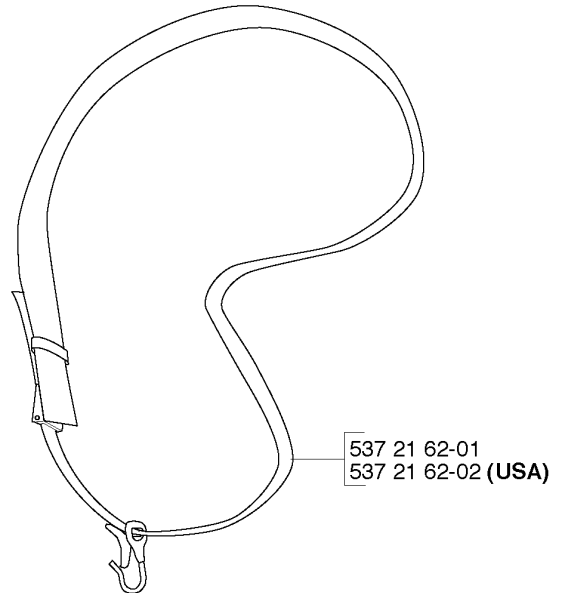

SPARE PARTS LIST

TRIMMERS/EDGERS

324 LDx

R1 Accessories
Zubehöre
Accessoires
Accesorios
Tillbehör

ACCESSORIES

324 LDx

Part No	Description	Remark	QTY KIT
501 60 02-03	SCREWDRIVER		1
502 21 58-01	L-NYCKEL		1
502 28 59-01	STOP		1
503 97 64-01	GREASE		1
531 00 92-71	4T OIL		1
537 13 04-02	KNOB		1
537 21 62-01	HARNESS		1
537 21 62-02	HARNESS		1
537 31 29-01	SAW BLADE GUARD		1
537 35 01-01	LOOP		1
537 35 36-01	LOOP		1
537 36 21-01	COMBINATION WRENCH		1
725 23 31-51	SCREW		1

BEVEL GEAR

324 LDx

Part No	Description	Remark	QTY KIT
503 20 07-12	SCREW IHSCFM		1
503 20 07-12	SCREW IHSCFM		1
503 20 07-25	SCREW IHSCFM		1
503 20 07-25	SCREW IHSCFM		1
503 20 14-12	SCREW IHSCFMO		1
503 20 14-12	SCREW IHSCFMO		1
503 20 15-01	SCREW IHHM		1
503 20 15-01	SCREW IHHM		1
503 25 24-01	BALL BEARING		1
503 25 24-01	BALL BEARING		1
503 85 63-01	NUT		1
503 85 63-01	NUT		1
503 93 55-01	CLAMP.GUARD		1
503 93 55-01	CLAMP.GUARD		1
537 19 92-02	BEVEL GEAR ASSY		1
537 23 49-01	DRIVER ASSY		1
537 23 49-01	DRIVER ASSY		1
537 28 56-01	SUPPORT FLANGE		1
537 28 56-01	SUPPORT FLANGE		1
537 29 26-01	CUP		1
537 29 26-01	CUP		1
537 34 25-01	BEVEL GEAR		1
725 23 70-51	SCREW		1
725 23 70-51	SCREW		1
735 31 11-00	CIRCLIP		1
735 31 11-00	CIRCLIP		1
735 31 25-10	CIRCLIP		1
735 31 25-10	CIRCLIP		1
735 31 28-10	CIRCLIP		1
735 31 28-10	CIRCLIP		1
738 21 98-00	BALL BEARING		1
738 21 98-00	BALL BEARING		1
738 21 99-00	BALL BEARING		1
738 21 99-00	BALL BEARING		1
738 21 99-02	BALL BEARING		1

J

CARBURETOR & AIR FILTER

324 LDx

Part No	Description	Remark	QTY KIT
531 00 86-51	SCREW		3
531 00 86-81	CARBURETTOR		1
531 00 86-82	GASKET		1
531 00 86-83	MANIFOLD		1
531 00 86-84	SCREW		2
531 00 86-86	O-RING		1
531 00 86-87	O-RING		1
531 00 86-92	PLATE		1
531 00 86-93	AIR FILTER		1
531 00 86-94	AIR FILTER HOLDER		1
531 00 86-95	NUT		2
537 31 14-01	FILTER COVER		1