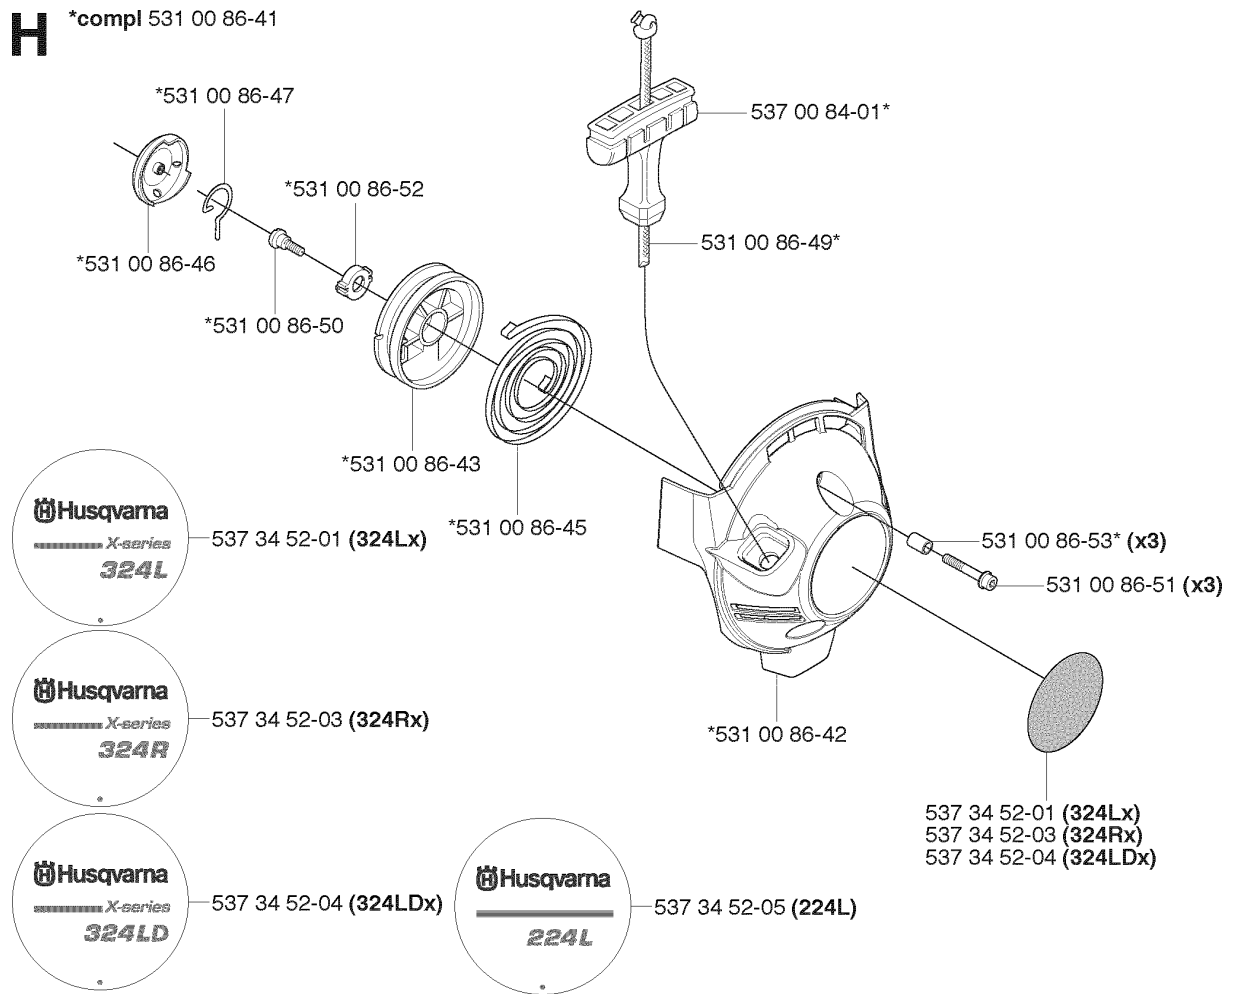

Q

PISTON & CRANKSHAFT

324 LDx

Part No	Description	Remark	QTY KIT
531 00 86-27	KIT		1
531 00 86-28	PISTON		1
531 00 86-29	PISTON PIN		1
531 00 86-30	CRANKSHAFT ASSY		1
531 00 86-31	SEALING RING		1
531 00 86-32	SEALING RING		1
531 00 86-33	SEALING		1
531 00 86-34	SHAFT		1
531 00 86-35	SPARE PARTS		1
531 00 86-36	SPARE PARTS		1
531 00 86-37	VALVE		1
531 00 86-38	VALVE		1
531 00 86-39	SPRING		2
531 00 86-40	SPARE PARTS		2

B2 324 LDx, 524 LK
SHAFT

SHAFT & HANDLE

324 LDx

Ref	Part No	Description	Remark	QTY	KIT
1	735 58 08-10	LOCKWASHER		2	16
2	537 08 27-01	TUBE	L=850mm Ø=24mm	1	16
3	544 37 87-01	PLUG		1	16
4	503 78 52-02	SUPPORTING BEARING		1	16
5	576 28 26-02	CLAMPING SLEEVE ASSY		1	
6	731 23 16-01	HEXAGON NUT		1	5
7	725 23 76-01	SCREW		1	5
8	576 28 24-01	KNOB		1	5
10	537 01 19-01	DRIVE SHAFT	L=843mm Ø=7mm	1	16
11	537 08 30-01	DRIVE SHAFT	L=699mm Ø=7mm, thread end	1	
11	537 23 48-05	DRIVE SHAFT	L=699mm Ø=7mm, square end	1	
12	537 01 16-01	TUBE	L=650mm Ø=24mm	1	
13	589 29 51-01	LABEL		1	
14	503 79 56-01	LABEL		1	
15	503 20 07-25	SCREW IHSCFM		2	
16	537 07 99-02	ATTACHMENT		1	
17	725 23 80-51	SCREW EHHM		1	
18	503 87 90-01	KNOB		1	
19	503 87 19-03	HANDLE		1	
20	503 94 03-01	DISTANCE		1	
21	502 19 71-01	SQUARE NUT		1	