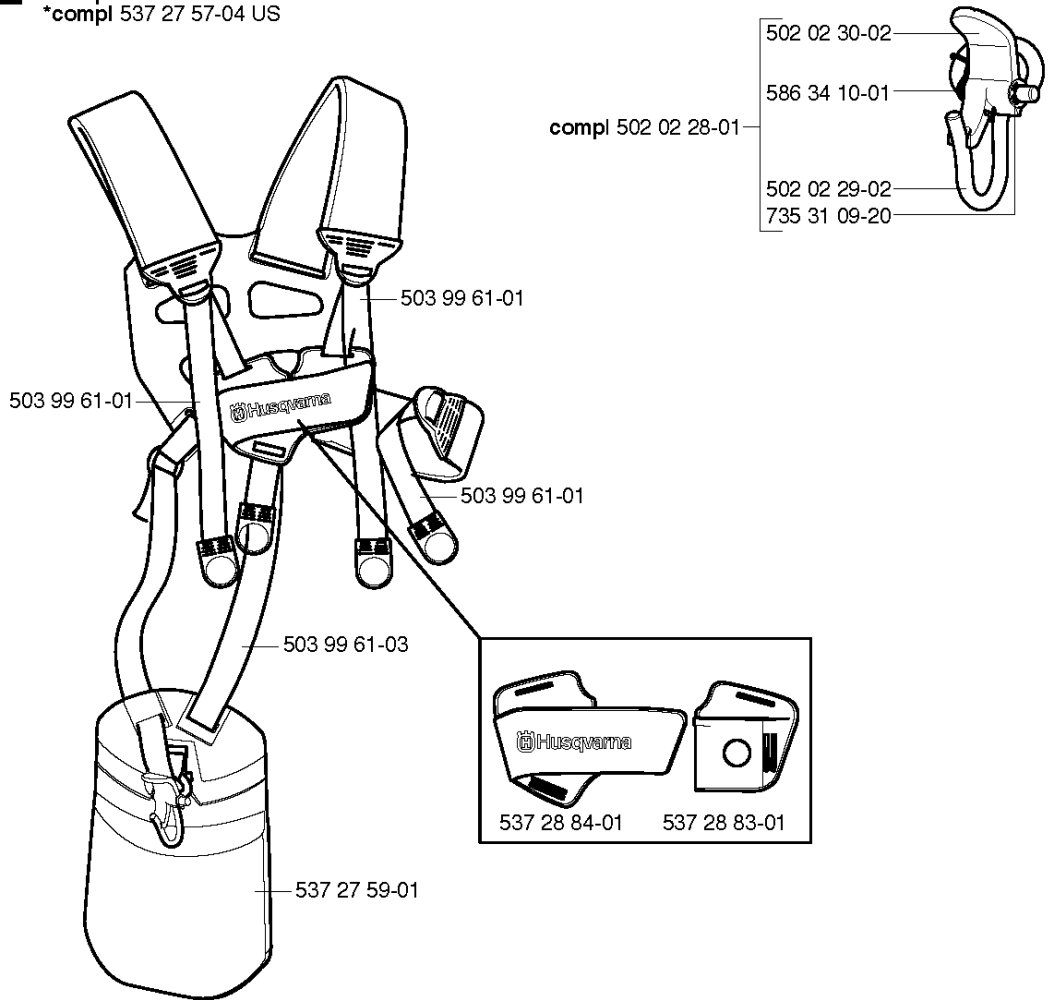

R2 Duo Balance
*compl 537 27 57-02
*compl 537 27 57-04 US