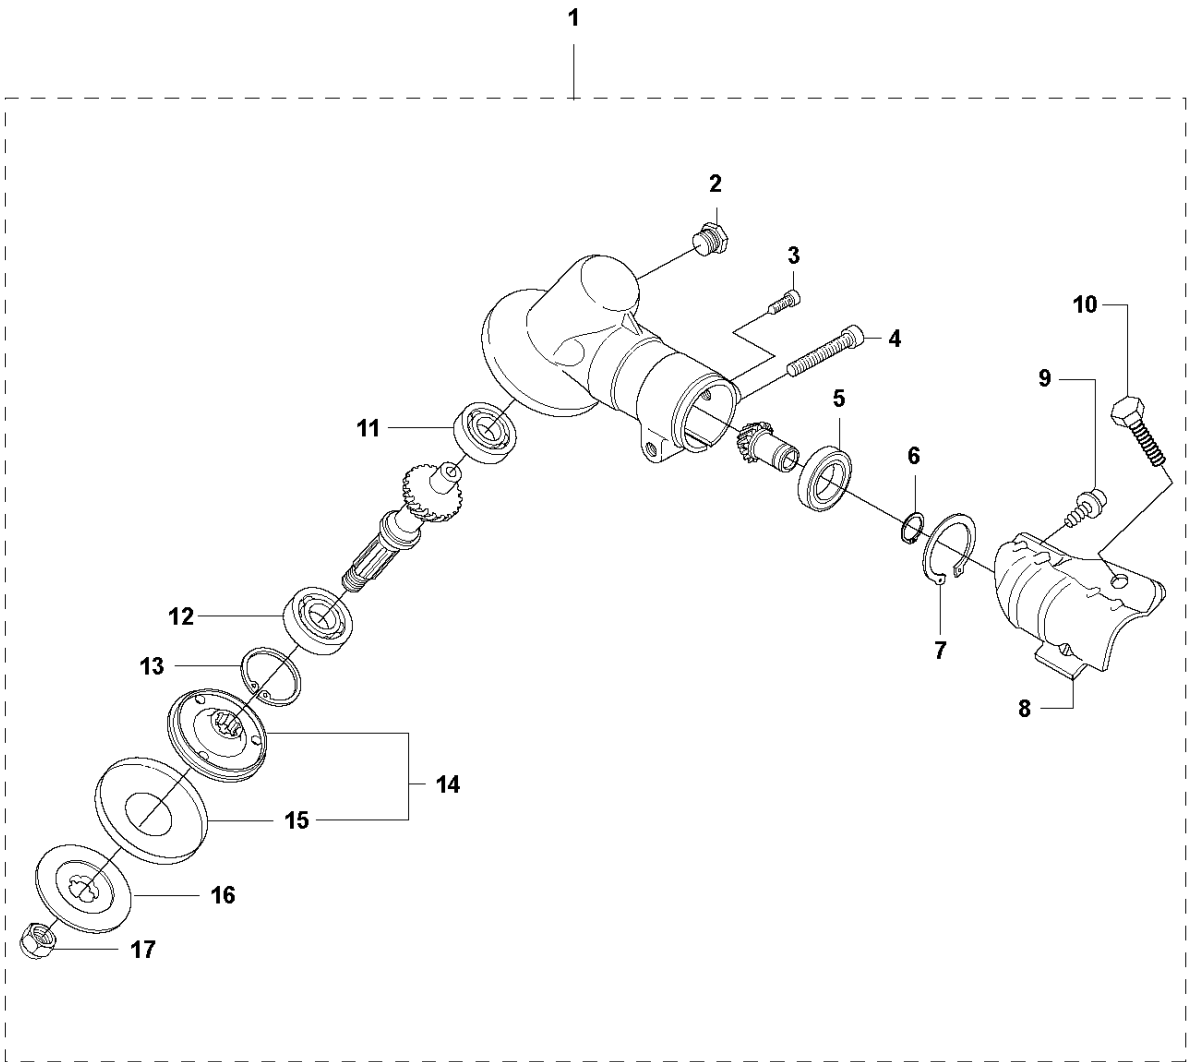

SPARE PARTS LIST

TRIMMERS/EDGERS

324 L

R 324L
ACCESSORIES

ACCESSORIES

324 L

Ref	Part No	Description	Remark	QTY KIT
1	502 28 59-01	STOP		1
2	537 36 21-01	COMBINATION WRENCH		1
3	501 60 02-03	SCREWDRIVER		1
4	502 21 58-01	L-NYCKEL		1
5	503 97 64-01	GREASE		1
6	537 31 29-01	TRANSPORT GUARD		1
7	531 00 92-71	4T OIL	80ml	1
8	537 21 62-01	HARNESS		1
8	537 21 62-02	HARNESS	USA	1
9	537 35 36-01	LOOP		1
10	537 35 01-01	LOOP		1 9
11	725 23 31-51	SCREW		1
12	537 13 04-02	KNOB		1

A 324L
BEVEL GEAR

BEVEL GEAR

324 L

Ref	Part No	Description	Remark	QTY	KIT
1	537 34 25-01	BEVEL GEAR		1	
2	503 20 15-01	SCREW IHHM		1	1
3	503 20 14-12	SCREW IHSCFMO		1	1
4	503 20 07-25	SCREW IHSCFM		1	1
5	738 21 99-00	BALL BEARING		1	1
6	735 31 11-00	CIRCLIP		1	1
7	735 31 25-10	CIRCLIP		1	1
8	503 93 55-01	CLAMP.GUARD		1	1
9	503 20 07-12	SCREW IHSCFM		1	1
10	725 23 70-51	SCREW		1	1
11	738 21 98-00	BALL BEARING		1	1
12	503 25 24-01	BALL BEARING		1	1
13	735 31 28-10	CIRCLIP		1	1
14	537 23 49-01	DRIVER ASSY		1	1
15	537 29 26-01	CUP		1	1, 14
16	537 28 56-01	SUPPORT FLANGE		1	1
17	503 85 63-01	NUT		1	1

N 324L
CARBURETOR DETAILS

Walbro WYB-6C
Walbro WYB-7C

CARBURETOR DETAILS

324 L

Ref	Part No	Description	Remark	QTY	KIT
1	531 00 86-81	CARBURETTOR	Walbro WYB-6C	1	
1	544 19 33-01	CARBURETTOR	Walbro WYB-7C	1	
2	531 00 86-75	SCREW		2	
3	531 00 86-74	SWIVEL		1	
4	531 00 86-78	WASHER		1	
5	531 00 24-43	SCREW		1	
6	531 00 86-71	CIRCLIP		1	
7	531 00 86-86	O-RING		1	
8	531 00 86-77	SPRING		1	
9	531 00 86-72	O-RING		1	
10	531 00 86-88	SPARE PARTS	#32 (STD)	1	
11	531 00 86-60	GASKET		1	
12	531 00 86-62	SPARE PARTS		1	
13	531 00 86-65	FILTER		1	
14	531 00 86-63	PUMP HOUSING		1	
15	531 00 86-70	LEVER		1	14
16	531 00 86-69	SHAFT		1	14
17	531 00 86-67	SPRING		1	14
18	531 00 86-66	NEEDLE VALVE		1	14
19	531 00 86-68	SCREW		1	14
20	531 00 86-59	GASKET		1	
21	531 00 86-61	SPARE PARTS		1	
22	531 00 86-64	HOUSING		1	
23	531 00 86-79	SPARE PARTS		1	
24	531 00 86-73	HUB CAP		1	
25	531 00 86-76	SCREW		4	