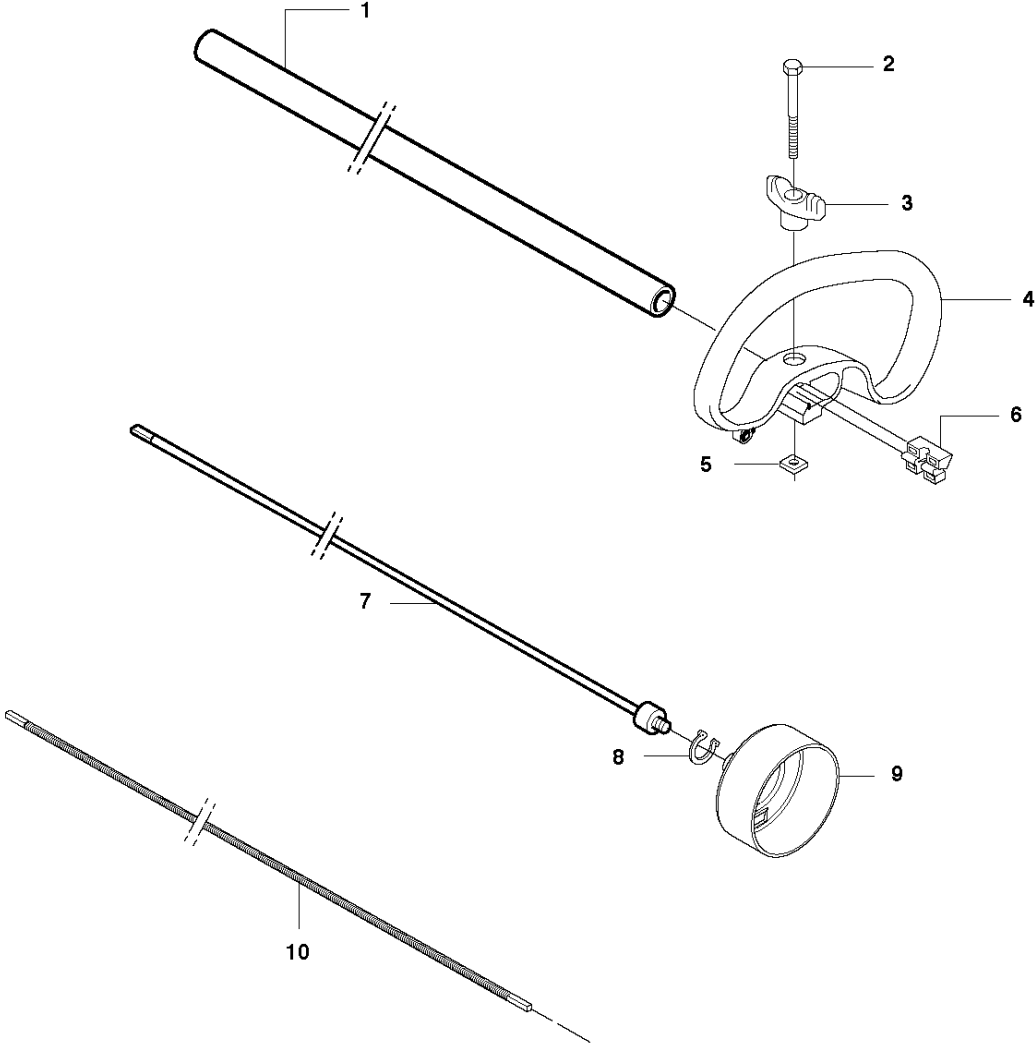

SPARE PARTS LIST

TRIMMERS/EDGERS

324 L

R 324L
ACCESSORIES

ACCESSORIES

324 L

Ref	Part No	Description	Remark	QTY KIT
1	502 28 59-01	STOP		1
2	537 36 21-01	COMBINATION WRENCH		1
3	501 60 02-03	SCREWDRIVER		1
4	502 21 58-01	L-NYCKEL		1
5	503 97 64-01	GREASE		1
6	537 31 29-01	TRANSPORT GUARD		1
7	531 00 92-71	4T OIL	80ml	1
8	537 21 62-01	HARNESS		1
8	537 21 62-02	HARNESS	USA	1
9	537 35 36-01	LOOP		1
10	537 35 01-01	LOOP		1 9
11	725 23 31-51	SCREW		1
12	537 13 04-02	KNOB		1

M 324L
PISTON & CRANKSHAFT

PISTON & CRANKSHAFT

324 L

Ref	Part No	Description	Remark	QTY	KIT
1	531 00 86-27	KIT		1	
2	531 00 86-30	CRANKSHAFT ASSY		1	
3	531 00 86-29	PISTON PIN		1	2
4	531 00 86-28	PISTON		1	2
5	531 00 86-31	SEALING RING		1	
6	531 00 86-32	SEALING RING		1	
7	531 00 86-40	SPARE PARTS		2	
8	531 00 86-39	SPRING		2	
9	531 00 86-33	SEALING		1	
10	531 00 86-37	VALVE		1	
11	531 00 86-38	VALVE		1	
12	531 00 86-35	SPARE PARTS		1	
13	531 00 86-34	SHAFT		1	
14	531 00 86-36	SPARE PARTS		1	

B 324L
SHAFT & HANDLE

SHAFT & HANDLE

324 L

Ref	Part No	Description	Remark	QTY KIT
1	537 21 49-01	TUBE		1
2	725 23 80-51	SCREW EHHM		1
3	503 87 90-01	KNOB		1
4	503 87 19-03	HANDLE		1
5	502 19 71-01	SQUARE NUT		1
6	503 94 03-01	DISTANCE		1
7	503 86 45-01	DRIVE SHAFT		1
8	735 31 12-00	CIRCLIP		1
9	522 55 29-01	CLUTCH DRUM ASSY		1
10	587 35 70-01	DECAL		1