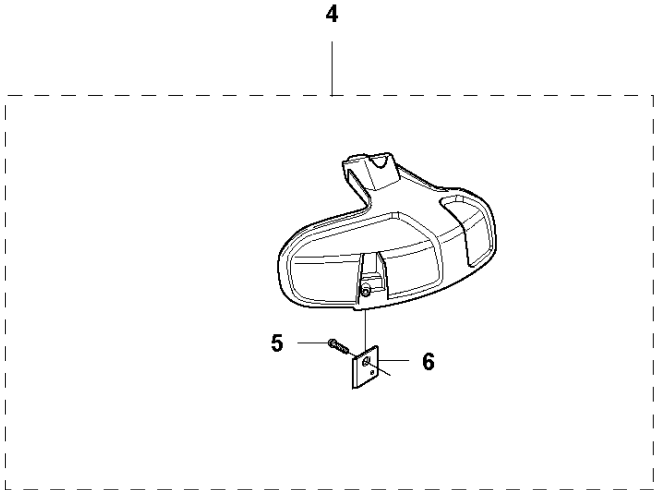

P 324L
GUARDS

GUARDS

324 L

Ref	Part No	Description	Remark	QTY	KIT
1	503 93 42-02	COMBI GUARD		1	
2	503 21 07-16	SCREW IHSCT		1	1
3	503 79 88-01	BLADE		1	1
4	503 97 71-01	TRIMMER GUARD		1	
5	503 21 07-16	SCREW IHSCT		1	4
6	503 79 88-01	BLADE		1	4