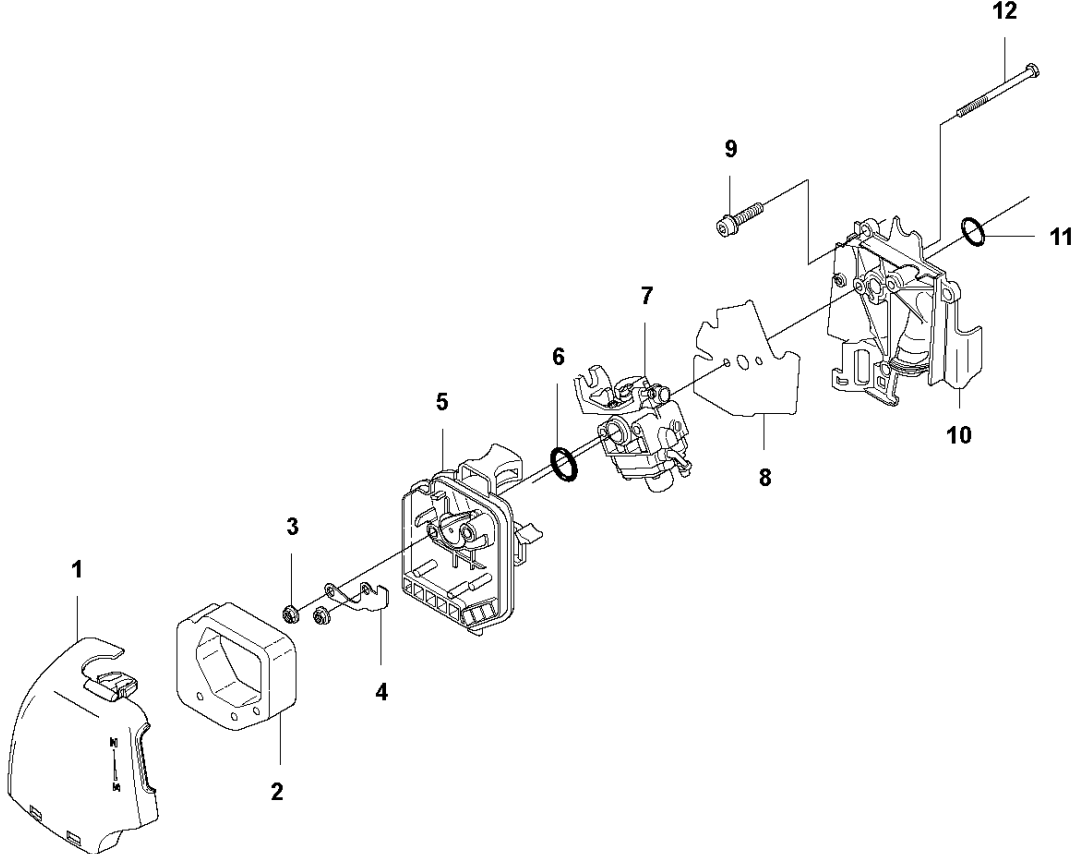

F 324L
CARBURETOR & AIR FILTER

CARBURETOR & AIR FILTER

324 L

Ref	Part No	Description	Remark	QTY KIT
1	537 31 14-01	FILTER COVER		1
2	531 00 86-93	AIR FILTER		1
3	531 00 86-95	NUT		2
4	531 00 86-92	PLATE		1
5	531 00 86-94	AIR FILTER HOLDER		1
6	531 00 86-86	O-RING		1
7	531 00 86-81	CARBURETTOR	Walbro WYB-6B	1
8	531 00 86-82	GASKET		1
9	531 00 86-51	SCREW		3
10	531 00 86-83	MANIFOLD		1
11	531 00 86-87	O-RING		1
12	531 00 86-84	SCREW		2