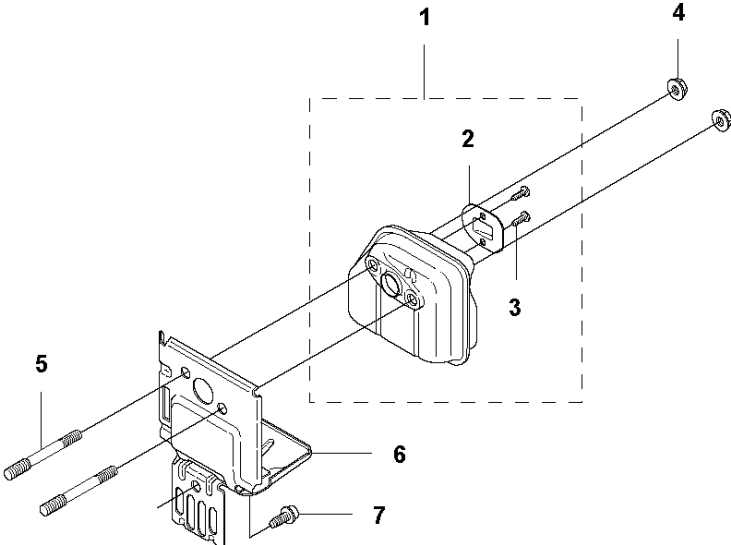

H 324L
MUFFLER

MUFFLER

324 L

Ref	Part No	Description	Remark	QTY	KIT
1	531 00 86-96	MUFFLER ASSY		1	
2	531 00 86-97	SPARK ARRESTER SCREEN		1	1
3	531 00 87-02	SCREW		2	1
4	531 00 87-03	NUT		2	
5	531 00 86-99	SPARE PARTS		2	
6	531 00 86-98	AIR CONDUCTOR		1	
7	531 00 87-01	SCREW		1