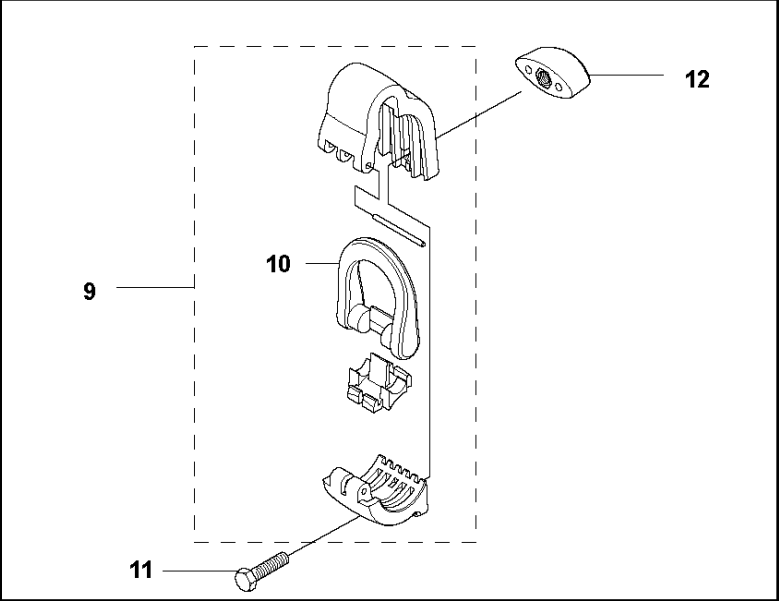

SPARE PARTS LIST

TRIMMERS/EDGERS

324 L

R 324L
ACCESSORIES

ACCESSORIES

324 L

Ref	Part No	Description	Remark	QTY KIT
1	502 28 59-01	STOP		1
2	537 36 21-01	COMBINATION WRENCH		1
3	501 60 02-03	SCREWDRIVER		1
4	502 21 58-01	L-NYCKEL		1
5	503 97 64-01	GREASE		1
6	537 31 29-01	TRANSPORT GUARD		1
7	531 00 92-71	4T OIL	80ml	1
8	537 21 62-01	HARNESS		1
8	537 21 62-02	HARNESS	USA	1
9	537 35 36-01	LOOP		1
10	537 35 01-01	LOOP		1 9
11	725 23 31-51	SCREW		1
12	537 13 04-02	KNOB		1

A 324L
BEVEL GEAR

BEVEL GEAR

324 L

Ref	Part No	Description	Remark	QTY	KIT
1	537 34 25-01	BEVEL GEAR		1	
2	503 20 15-01	SCREW IHHM		1	1
3	503 20 14-12	SCREW IHSCFMO		1	1
4	503 20 07-25	SCREW IHSCFM		1	1
5	738 21 99-00	BALL BEARING		1	1
6	735 31 11-00	CIRCLIP		1	1
7	735 31 25-10	CIRCLIP		1	1
8	503 93 55-01	CLAMP.GUARD		1	1
9	503 20 07-12	SCREW IHSCFM		1	1
10	725 23 70-51	SCREW		1	1
11	738 21 98-00	BALL BEARING		1	1
12	503 25 24-01	BALL BEARING		1	1
13	735 31 28-10	CIRCLIP		1	1
14	537 23 49-01	DRIVER ASSY		1	1
15	537 29 26-01	CUP		1	1, 14
16	537 28 56-01	SUPPORT FLANGE		1	1
17	503 85 63-01	NUT		1	1

N 324L
CARBURETOR DETAILS

Walbro WYB-6C
Walbro WYB-7C

CARBURETOR DETAILS

324 L

Ref	Part No	Description	Remark	QTY	KIT
1	531 00 86-81	CARBURETTOR	Walbro WYB-6C	1	
1	544 19 33-01	CARBURETTOR	Walbro WYB-7C	1	
2	531 00 86-75	SCREW		2	
3	531 00 86-74	SWIVEL		1	
4	531 00 86-78	WASHER		1	
5	531 00 24-43	SCREW		1	
6	531 00 86-71	CIRCLIP		1	
7	531 00 86-86	O-RING		1	
8	531 00 86-77	SPRING		1	
9	531 00 86-72	O-RING		1	
10	531 00 86-88	SPARE PARTS	#32 (STD)	1	
11	531 00 86-60	GASKET		1	
12	531 00 86-62	SPARE PARTS		1	
13	531 00 86-65	FILTER		1	
14	531 00 86-63	PUMP HOUSING		1	
15	531 00 86-70	LEVER		1	14
16	531 00 86-69	SHAFT		1	14
17	531 00 86-67	SPRING		1	14
18	531 00 86-66	NEEDLE VALVE		1	14
19	531 00 86-68	SCREW		1	14
20	531 00 86-59	GASKET		1	
21	531 00 86-61	SPARE PARTS		1	
22	531 00 86-64	HOUSING		1	
23	531 00 86-79	SPARE PARTS		1	
24	531 00 86-73	HUB CAP		1	
25	531 00 86-76	SCREW		4	