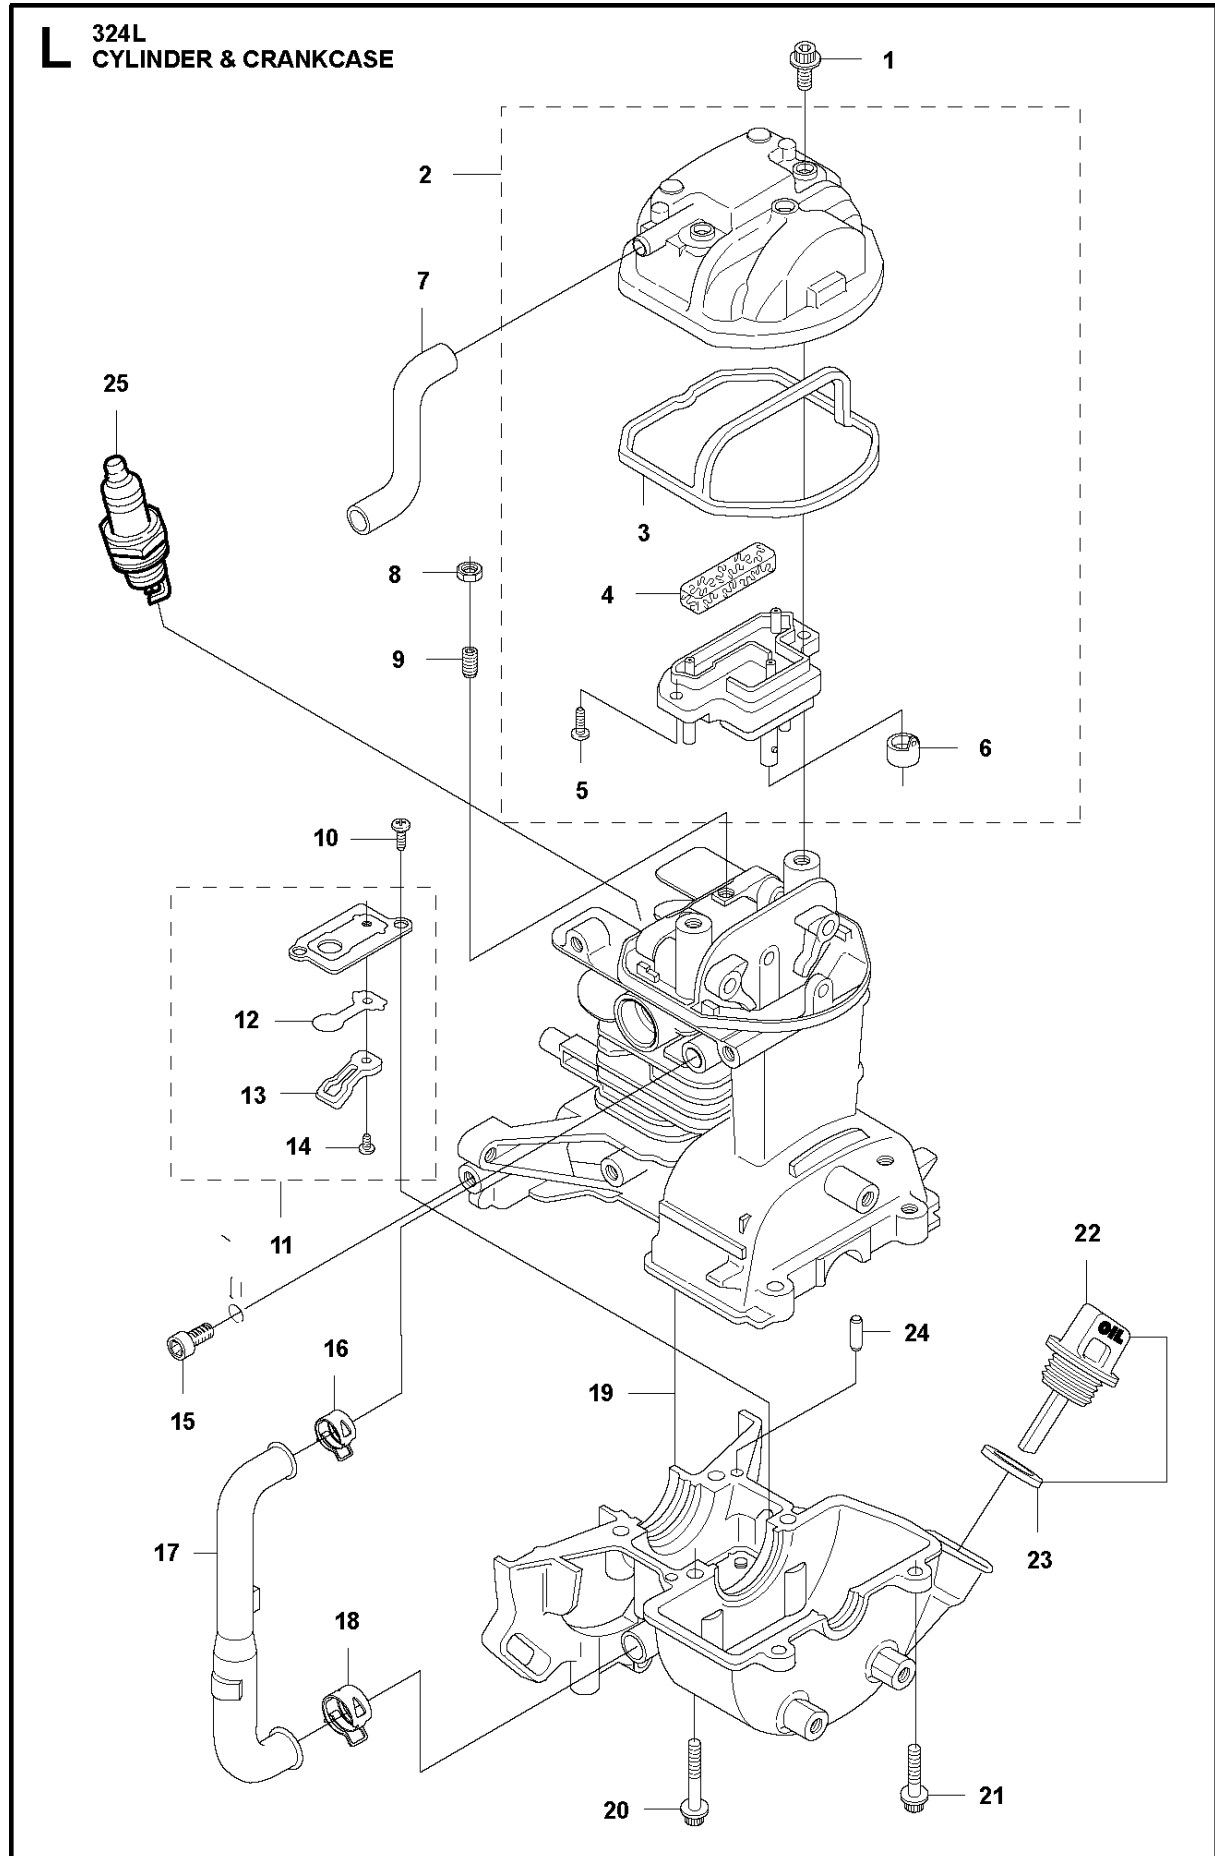

CYLINDER & CRANKCASE

324 L

Ref	Part No	Description	Remark	QTY	KIT
1	531 00 86-20	SCREW		2	
2	531 00 87-22	COVER		1	
3	531 00 87-23	GASKET		1	2
4	531 00 87-25	FILTER		1	2
5	531 00 86-23	SCREW		2	2
6	531 00 87-24	GROMMET		1	2
7	531 00 86-12	OIL HOSE		1	
8	531 00 86-21	LOCK NUT		2	
9	531 00 86-19	ADJUSTER		2	
10	531 00 86-18	SCREW		2	
11	531 00 87-27	NON RETURN VALVE		1	
12	531 00 86-08	SPARE PARTS		1	11
13	531 00 86-09	DEFLECTION LIMITER		1	11
14	531 00 86-22	SCREW		1	11
15	725 53 25-55	SCREW IHSCM		1	
16	531 00 86-25	HOSE CLAMP		1	
17	531 00 87-26	OIL HOSE		1	
18	531 00 86-26	HOSE CLAMP		1	
19	531 00 87-21	CRANKCASE		1	
20	531 00 86-17	SCREW		4	
21	531 00 86-16	SCREW		2	
22	531 00 86-10	SPARE PARTS		1	
23	531 00 86-11	GASKET		1	
24	531 00 86-24	SPRING PIN		1	
25	531 00 86-13	SPARK PLUG	NGK CMR4H	1	
25	531 00 86-14	SPARK PLUG	NGK CMR5H (STD)	1	
25	531 00 86-15	SPARK PLUG	NGK CMR6H	1