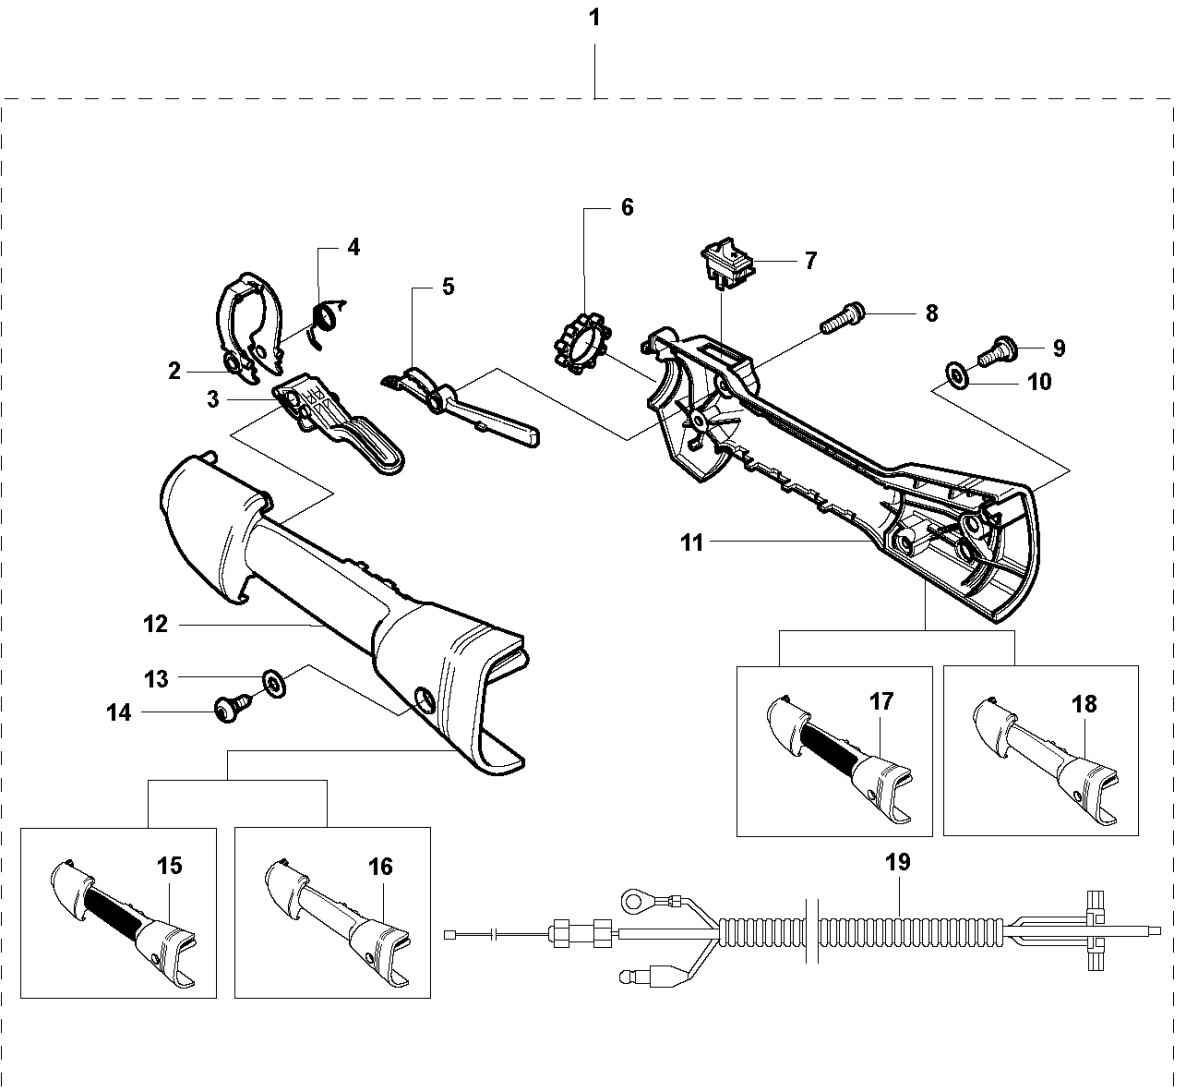

C 324L
STARTER

HANDLE & CONTROLS

324 L

Ref	Part No	Description	Remark	QTY	KIT
1	503 85 29-06	HANDLE		1	
2	503 91 81-01	THROTTLE LEVER		1	1
3	503 87 79-01	THROTTLE TRIGGER		1	1
4	537 01 13-01	RECOIL SPRING		1	1
5	503 87 80-01	THROTTLE LOCKOUT		1	1
6	503 96 14-01	ABSORBER		1	1
7	503 71 82-01	SWITCH		1	1
8	503 21 66-20	SCREW IHSCT		5	1
9	503 96 13-01	SCREW		1	1
10	740 42 06-00	O-RING		1	1
11	503 99 55-02	HANDLE HALF		1	1
12	503 99 56-02	HANDLE HALF		1	1
13	740 42 06-00	O-RING		1	1
14	503 96 13-01	SCREW		1	1
15	503 99 56-02	HANDLE HALF		1	1
16	503 99 56-01	HANDLE HALF		1	1
17	503 99 55-02	HANDLE HALF		1	1
18	503 99 55-01	HANDLE HALF		1	1
19	537 33 51-01	WIRING ASSY		1	1