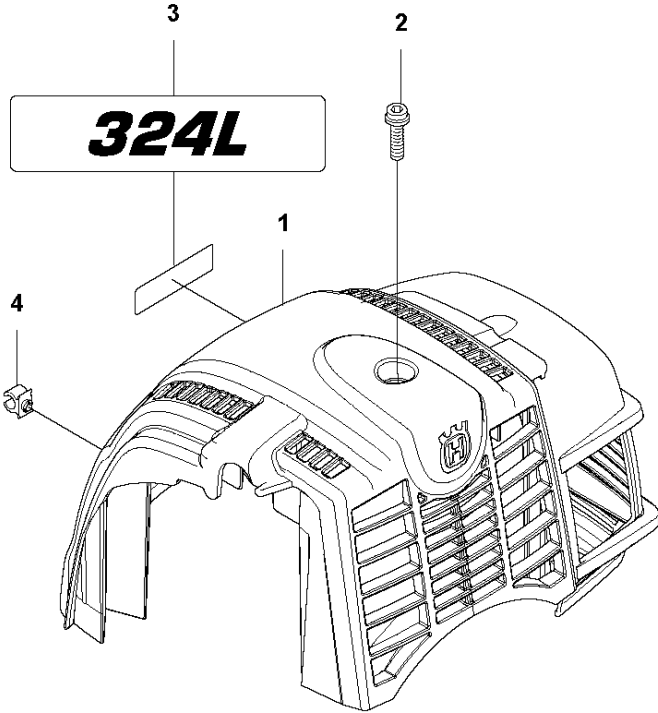

D 324L
CYLINDER COVER

CYLINDER COVER

324 L

Ref	Part No	Description	Remark	QTY KIT
1	531 00 87-28	CYLINDER COVER ASSY		1
2	522 80 63-01	SCREW		1
3	576 99 86-21	LABEL		1
4	502 28 61-01	CLIP		1