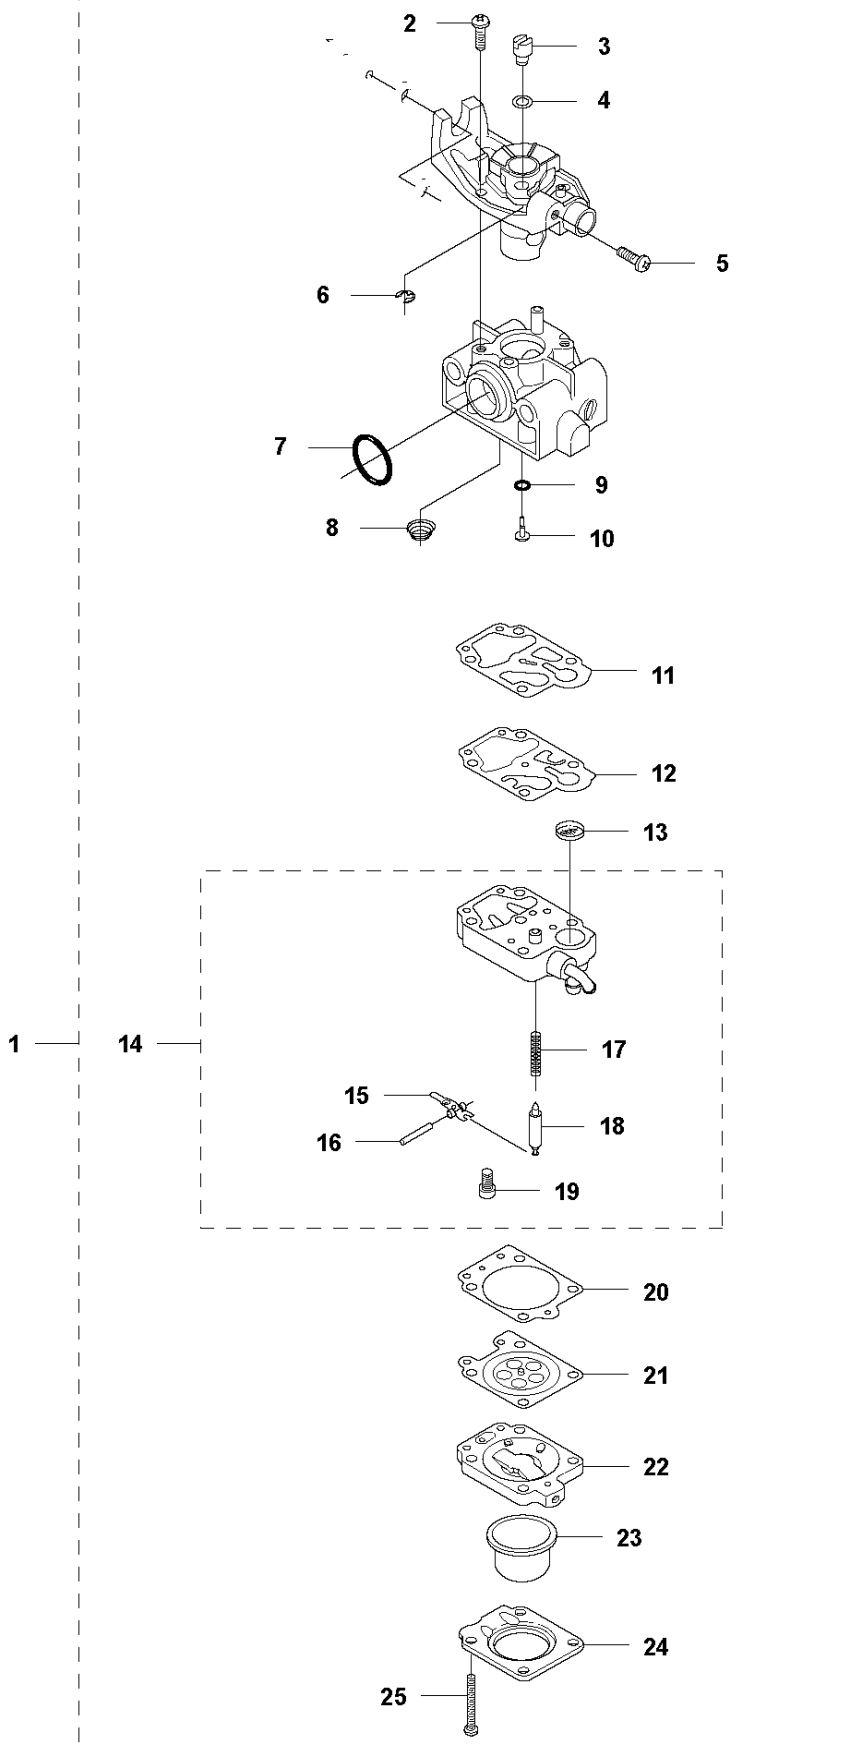

SPARE PARTS LIST

TRIMMERS/EDGERS

324 L

R 324L
ACCESSORIES

ACCESSORIES

324 L

Ref	Part No	Description	Remark	QTY KIT
1	502 28 59-01	STOP		1
2	537 36 21-01	COMBINATION WRENCH		1
3	501 60 02-03	SCREWDRIVER		1
4	502 21 58-01	L-NYCKEL		1
5	503 97 64-01	GREASE		1
6	537 31 29-01	TRANSPORT GUARD		1
7	531 00 92-71	4T OIL	80ml	1
8	537 21 62-01	HARNESS		1
8	537 21 62-02	HARNESS	USA	1
9	537 35 36-01	LOOP		1
10	537 35 01-01	LOOP		1 9
11	725 23 31-51	SCREW		1
12	537 13 04-02	KNOB		1

F 324L
CARBURETOR & AIR FILTER

CARBURETOR & AIR FILTER

324 L

Ref	Part No	Description	Remark	QTY KIT
1	537 31 14-01	FILTER COVER		1
2	531 00 86-93	AIR FILTER		1
3	531 00 86-95	NUT		2
4	531 00 86-92	PLATE		1
5	531 00 86-94	AIR FILTER HOLDER		1
6	531 00 86-86	O-RING		1
7	531 00 86-81	CARBURETTOR	Walbro WYB-6B	1
8	531 00 86-82	GASKET		1
9	531 00 86-51	SCREW		3
10	531 00 86-83	MANIFOLD		1
11	531 00 86-87	O-RING		1
12	531 00 86-84	SCREW		2

N 324L
CARBURETOR DETAILS

Walbro WYB-6C
Walbro WYB-7C

CARBURETOR DETAILS

324 L

Ref	Part No	Description	Remark	QTY	KIT
1	531 00 86-81	CARBURETTOR	Walbro WYB-6C	1	
1	544 19 33-01	CARBURETTOR	Walbro WYB-7C	1	
2	531 00 86-75	SCREW		2	
3	531 00 86-74	SWIVEL		1	
4	531 00 86-78	WASHER		1	
5	531 00 24-43	SCREW		1	
6	531 00 86-71	CIRCLIP		1	
7	531 00 86-86	O-RING		1	
8	531 00 86-77	SPRING		1	
9	531 00 86-72	O-RING		1	
10	531 00 86-88	SPARE PARTS	#32 (STD)	1	
11	531 00 86-60	GASKET		1	
12	531 00 86-62	SPARE PARTS		1	
13	531 00 86-65	FILTER		1	
14	531 00 86-63	PUMP HOUSING		1	
15	531 00 86-70	LEVER		1	14
16	531 00 86-69	SHAFT		1	14
17	531 00 86-67	SPRING		1	14
18	531 00 86-66	NEEDLE VALVE		1	14
19	531 00 86-68	SCREW		1	14
20	531 00 86-59	GASKET		1	
21	531 00 86-61	SPARE PARTS		1	
22	531 00 86-64	HOUSING		1	
23	531 00 86-79	SPARE PARTS		1	
24	531 00 86-73	HUB CAP		1	
25	531 00 86-76	SCREW		4	