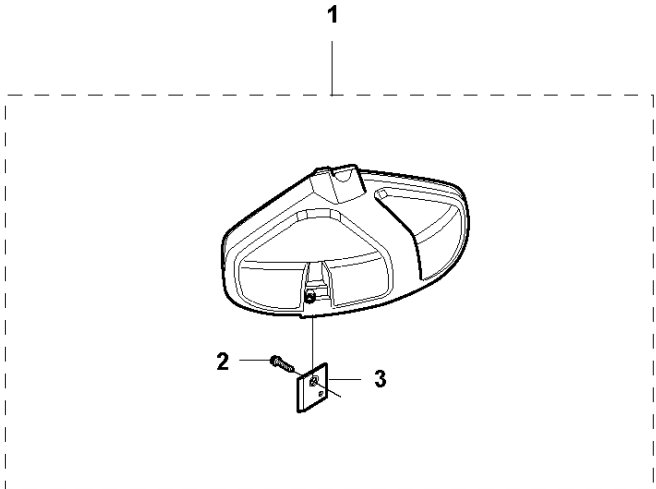

P 324L
GUARDS

GUARDS

324 L

Ref	Part No	Description	Remark	QTY	KIT
1	503 93 42-02	COMBI GUARD		1	
2	503 21 07-16	SCREW IHSCT		1	1
3	503 79 88-01	BLADE		1	1
4	503 97 71-01	TRIMMER GUARD		1	
5	503 21 07-16	SCREW IHSCT		1	4
6	503 79 88-01	BLADE		1	4