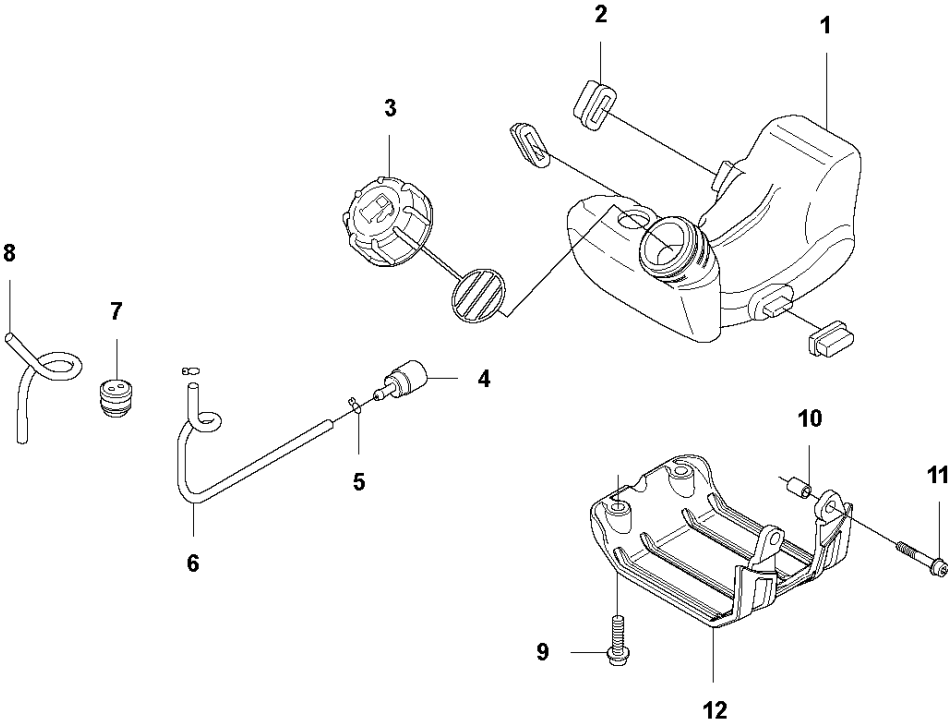

G 324L
FUEL TANK

FUEL TANK

324 L

Ref	Part No	Description	Remark	QTY KIT
1	531 00 87-05	FUEL TANK		1
2	531 00 87-06	ELEMENT		3
3	544 84 32-01	TANK CAP		1
4	531 00 87-09	FUEL FILTER		1
5	531 00 87-12	CLIP		2
6	531 00 87-10	FUEL HOSE		1
7	531 00 87-04	GROMMET		1
8	531 00 87-11	RETURN HOSE		1
9	531 00 86-51	SCREW		2
10	531 00 86-53	SLEEVE		3
11	531 00 86-17	SCREW		2
12	537 31 16-01	BUMPER		1