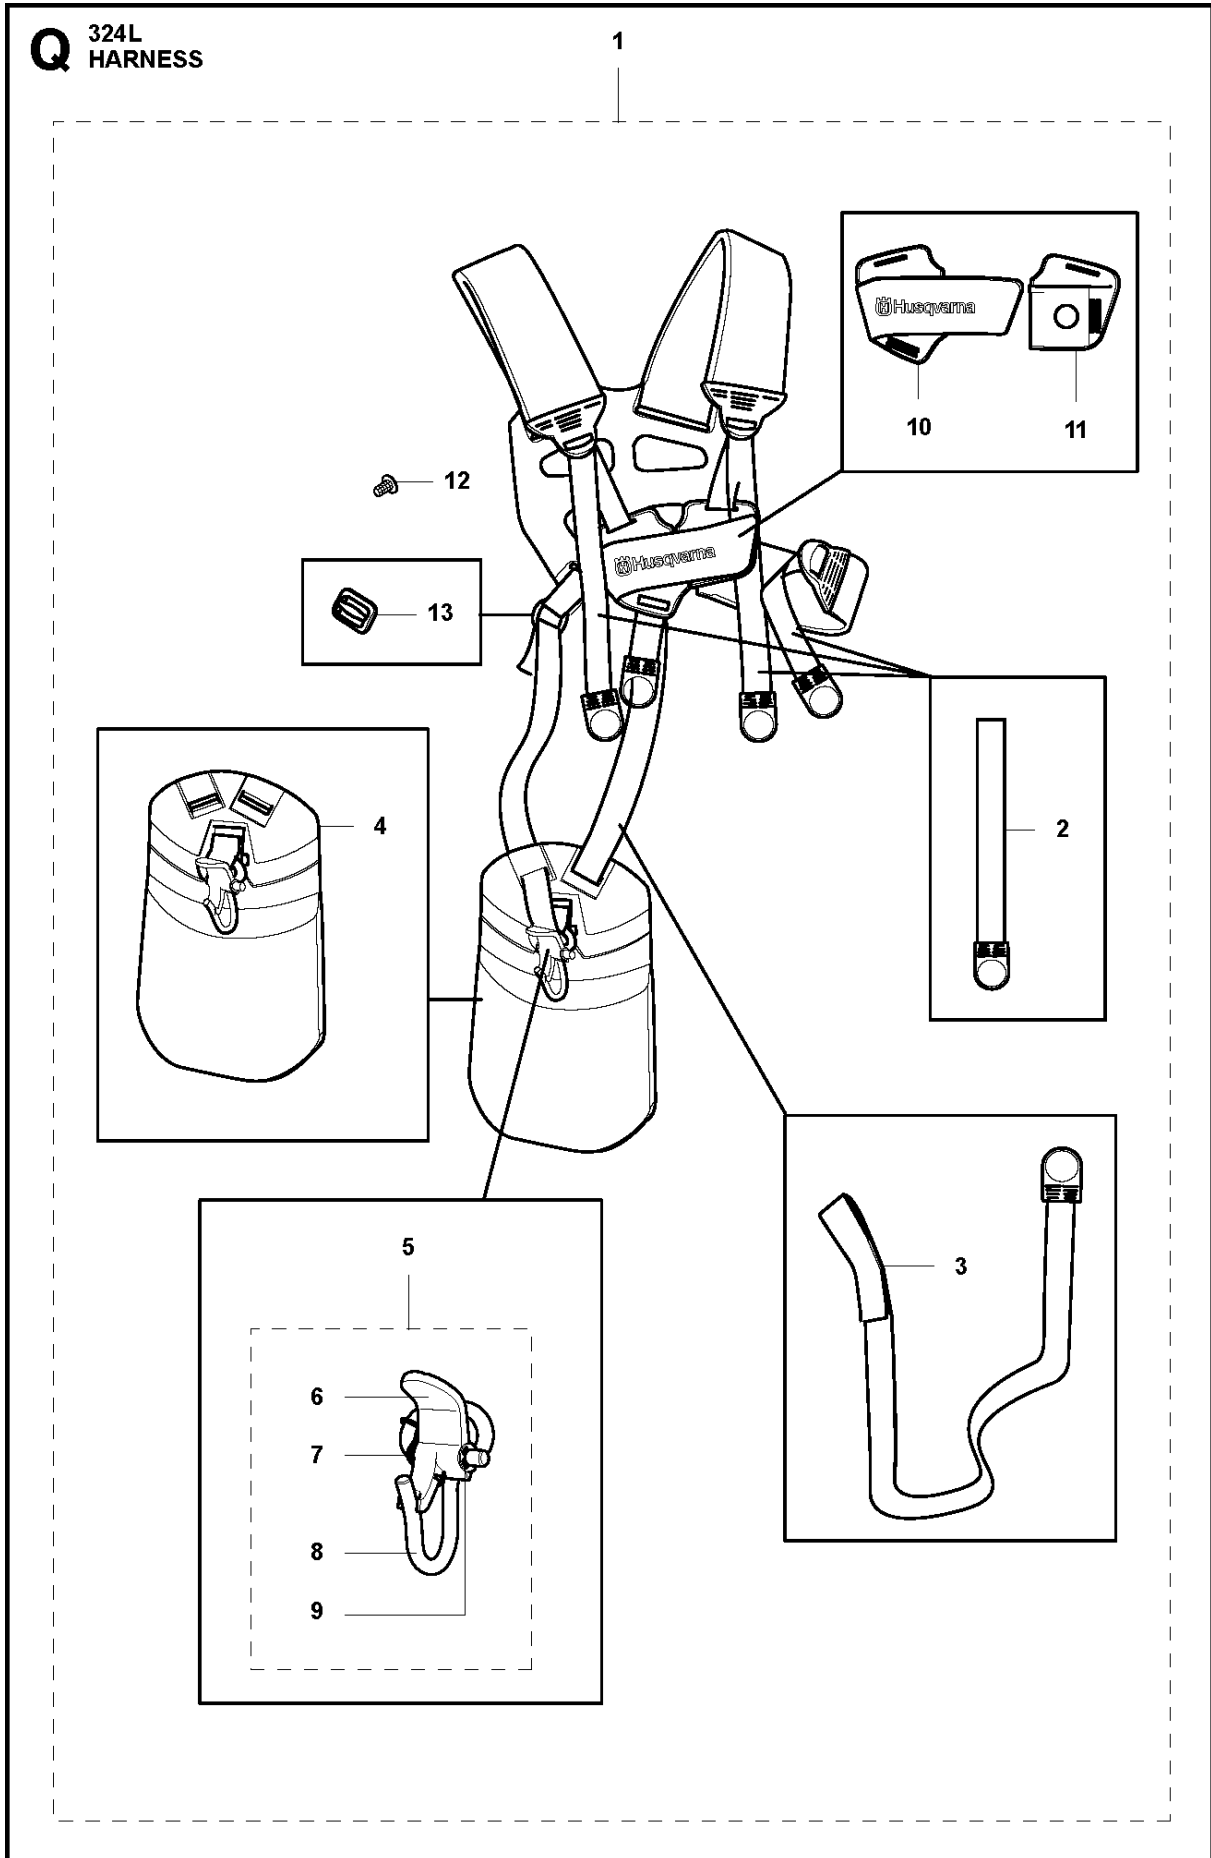

Q 324L
HARNESS

Ref	Part No	Description	Remark	QTY KIT	
1	537 27 57-02	HARNESS		1	
1	537 27 57-04	HARNESS	US	1	
2	503 99 61-01	HARNESS		3	1
3	503 99 61-03	BAND		1	1
4	537 27 59-01	HIP PAD		1	1
5	502 02 28-01	HARNESS		1	1
6	502 02 30-02	HARNESS		1	1,5
7	502 02 38-01	HARNESS		1	1,5
8	502 02 29-02	HARNESS		1	1,5
9	735 31 09-20	HARNESS		1	1,5
10	537 28 84-01	FRONT PIECE		1	1
11	537 28 83-01	FRONT PIECE		1	1
12	537 17 54-01	HARNESS		3	1
13	537 11 35-01	RETAINER		1	1