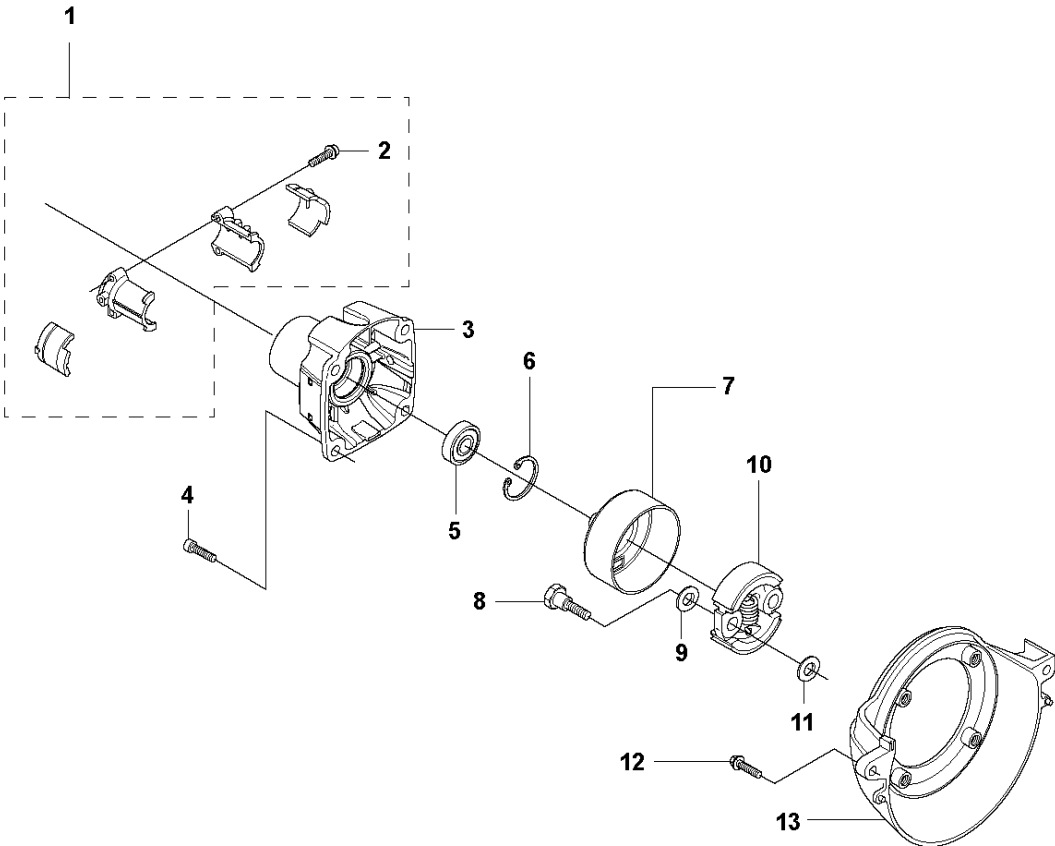

K 324L
CLUTCH

CLUTCH

324 L

Ref	Part No	Description	Remark	QTY	KIT
1	537 30 96-01	COMPRESSION SLEEVE		1	
2	503 21 68-25	SCREW IHSCFT		2	1
3	537 31 10-01	CLUTCH COVER		3	
4	725 53 70-55	SCREW IHSCM		4	
5	503 25 05-01	BALL BEARING		1	
6	537 33 67-01	CIRCLIP		1	
7	522 55 29-01	CLUTCH DRUM ASSY		1	
8	531 00 86-56	SCREW		2	
9	531 00 87-29	WASHER		2	
10	531 00 86-55	CLUTCH ASSY		1	
11	531 00 86-57	WASHER		2	
12	531 00 86-16	SCREW		3	
13	531 00 86-54	FAN HOUSING		1