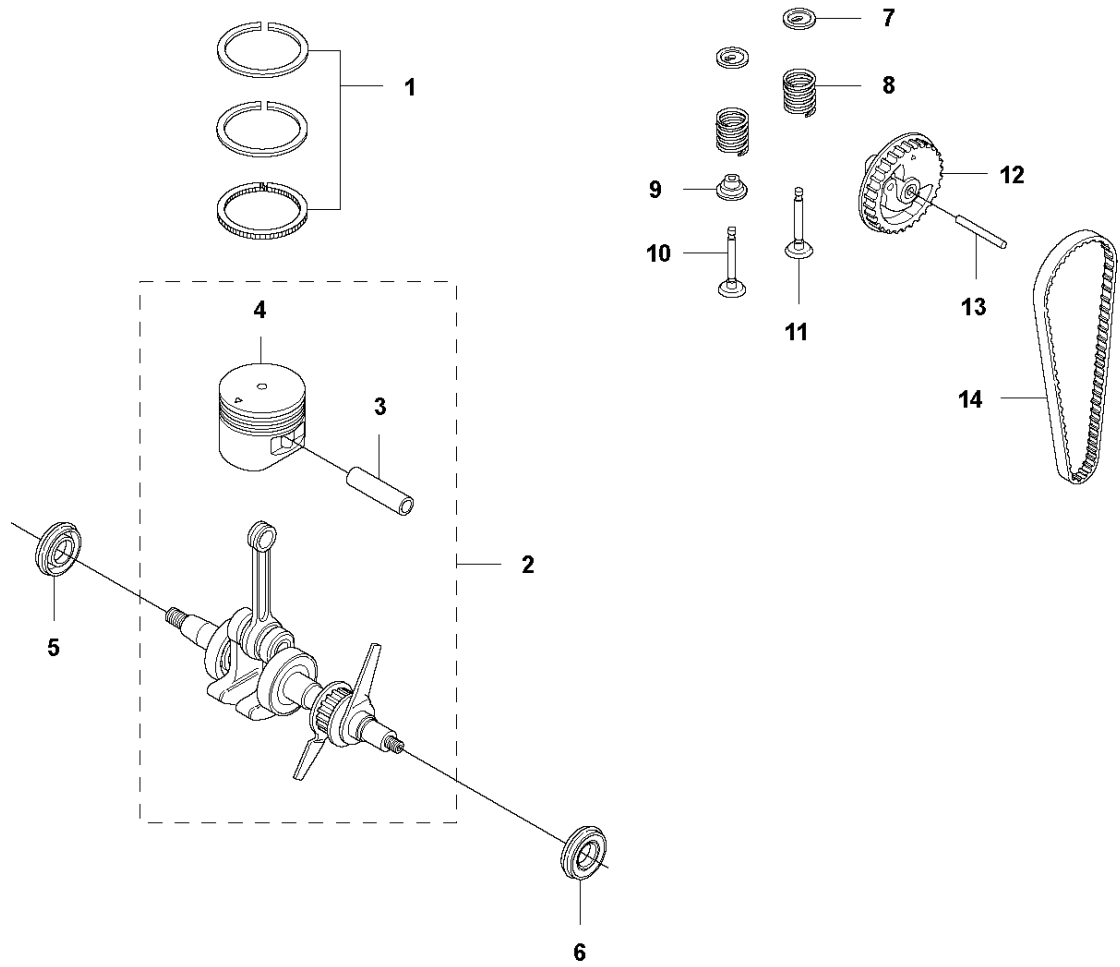

M 324L
PISTON & CRANKSHAFT

PISTON & CRANKSHAFT

324 L

Ref	Part No	Description	Remark	QTY	KIT
1	531 00 86-27	KIT		1	
2	531 00 86-30	CRANKSHAFT ASSY		1	
3	531 00 86-29	PISTON PIN		1	2
4	531 00 86-28	PISTON		1	2
5	531 00 86-31	SEALING RING		1	
6	531 00 86-32	SEALING RING		1	
7	531 00 86-40	SPARE PARTS		2	
8	531 00 86-39	SPRING		2	
9	531 00 86-33	SEALING		1	
10	531 00 86-37	VALVE		1	
11	531 00 86-38	VALVE		1	
12	531 00 86-35	SPARE PARTS		1	
13	531 00 86-34	SHAFT		1	
14	531 00 86-36	SPARE PARTS		1	

B 324L
SHAFT & HANDLE

SHAFT & HANDLE

324 L

Ref	Part No	Description	Remark	QTY KIT
1	537 21 49-01	TUBE		1
2	725 23 80-51	SCREW EHHM		1
3	503 87 90-01	KNOB		1
4	503 87 19-03	HANDLE		1
5	502 19 71-01	SQUARE NUT		1
6	503 94 03-01	DISTANCE		1
7	503 86 45-01	DRIVE SHAFT		1
8	735 31 12-00	CIRCLIP		1
9	522 55 29-01	CLUTCH DRUM ASSY		1
10	587 35 70-01	DECAL		1