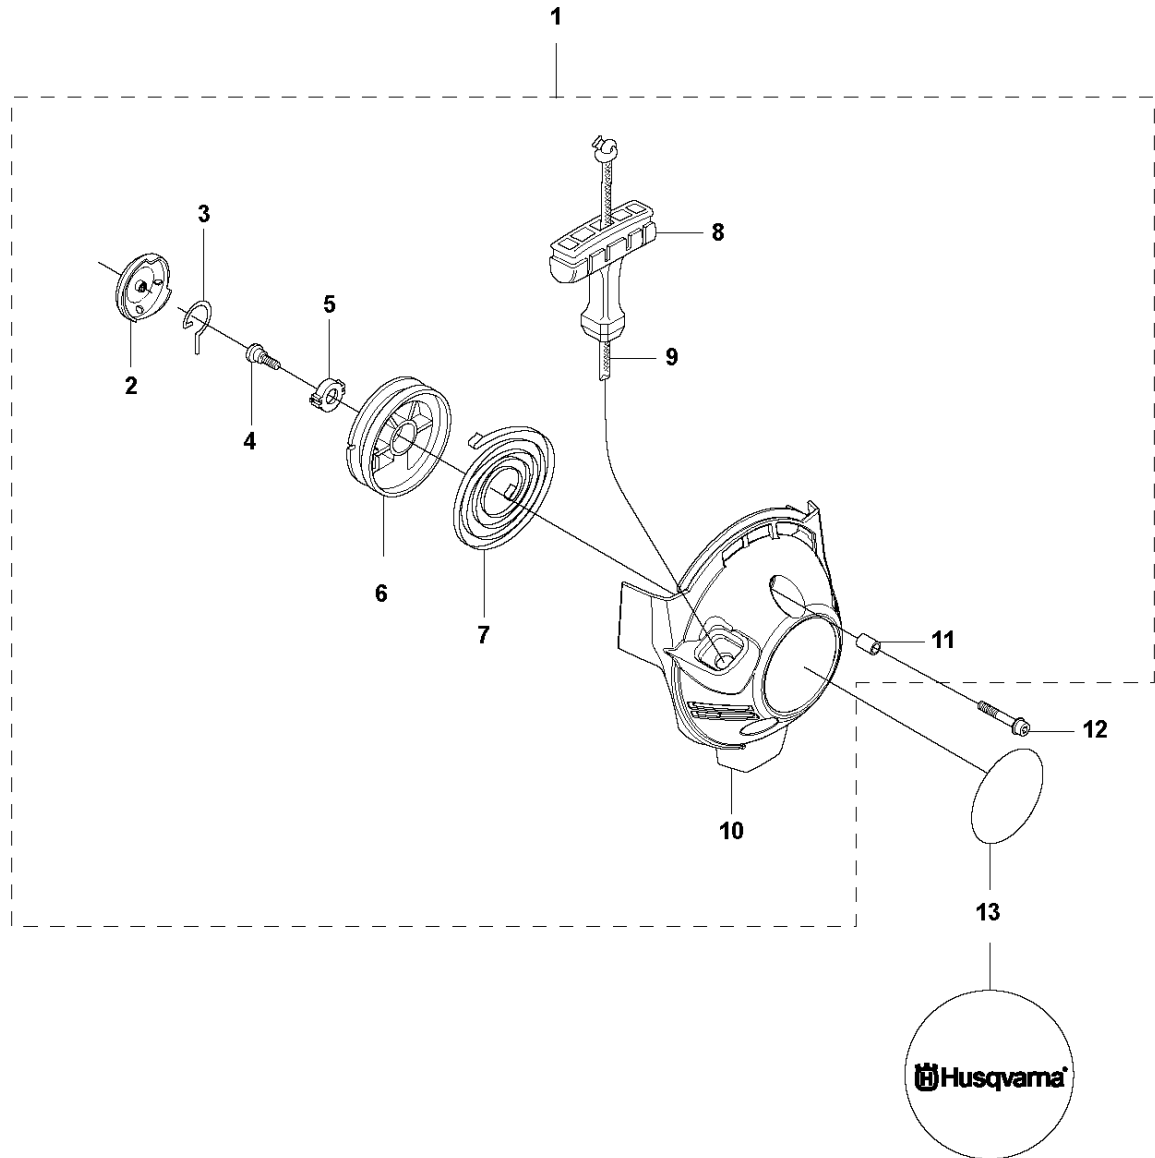

E 324L
STARTER

STARTER

324 L

Ref	Part No	Description	Remark	QTY	KIT
1	531 00 86-41	STARTER ASSY		1	
2	531 00 86-46	DRIVER		1	1
3	531 00 86-47	STARTER PAWL		1	1
4	531 00 86-50	SCREW		1	1
5	531 00 86-52	RETAINER		1	1
6	531 00 86-43	STARTER PULLEY		1	1
7	531 00 86-45	RECOIL SPRING		1	1
8	537 00 84-01	STARTER HANDLE		1	1
9	531 00 86-49	STARTER CORD		1	1
10	531 00 86-42	STARTER HOUSING		1	1
11	531 00 86-53	SLEEVE		3	1
12	531 00 86-51	SCREW		3	
13	587 35 70-01	DECAL		1