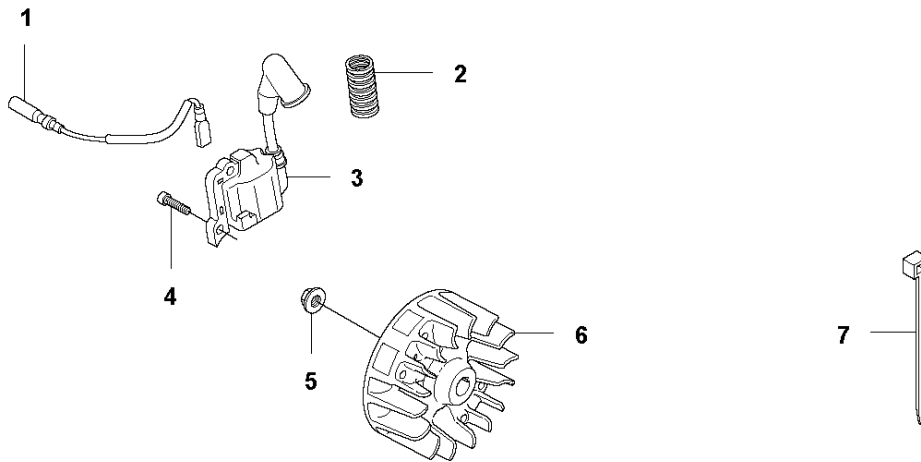

J 324L
IGNITION SYSTEM

IGNITION SYSTEM

324 L

Ref	Part No	Description	Remark	QTY KIT
1	531 00 87-17	SHORT CIRCUIT CABLE		1
2	531 00 87-15	PROTECTIVE HOSE		1
3	531 00 87-14	IGNITION COIL		1
4	531 00 87-19	SCREW		2
5	531 00 87-20	NUT		1
6	531 00 87-16	FLYWHEEL		1
7	531 00 87-18	TIE WRAP		1