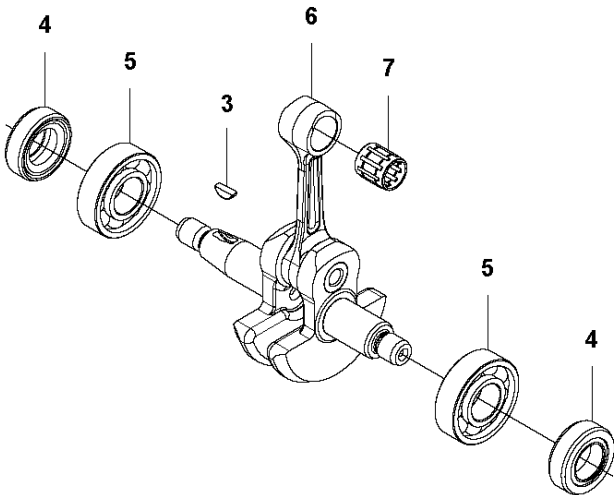

N 325HE3, 325HE4
CRANKSHAFT

CRANKSHAFT

325 HE3, 966787601 from 2015 -

Ref	Part No	Description	Remark	QTY KIT
1	576 40 46-01	MUFFLER		1
2	544 25 68-01	SCREW		1
3	506 68 94-01	KEY		1
4	504 12 15-01	SEALING		2
5	506 61 03-01	BEARING		2
6	579 22 32-01	CRANKSHAFT		1
7	576 40 27-01	BEARING		1