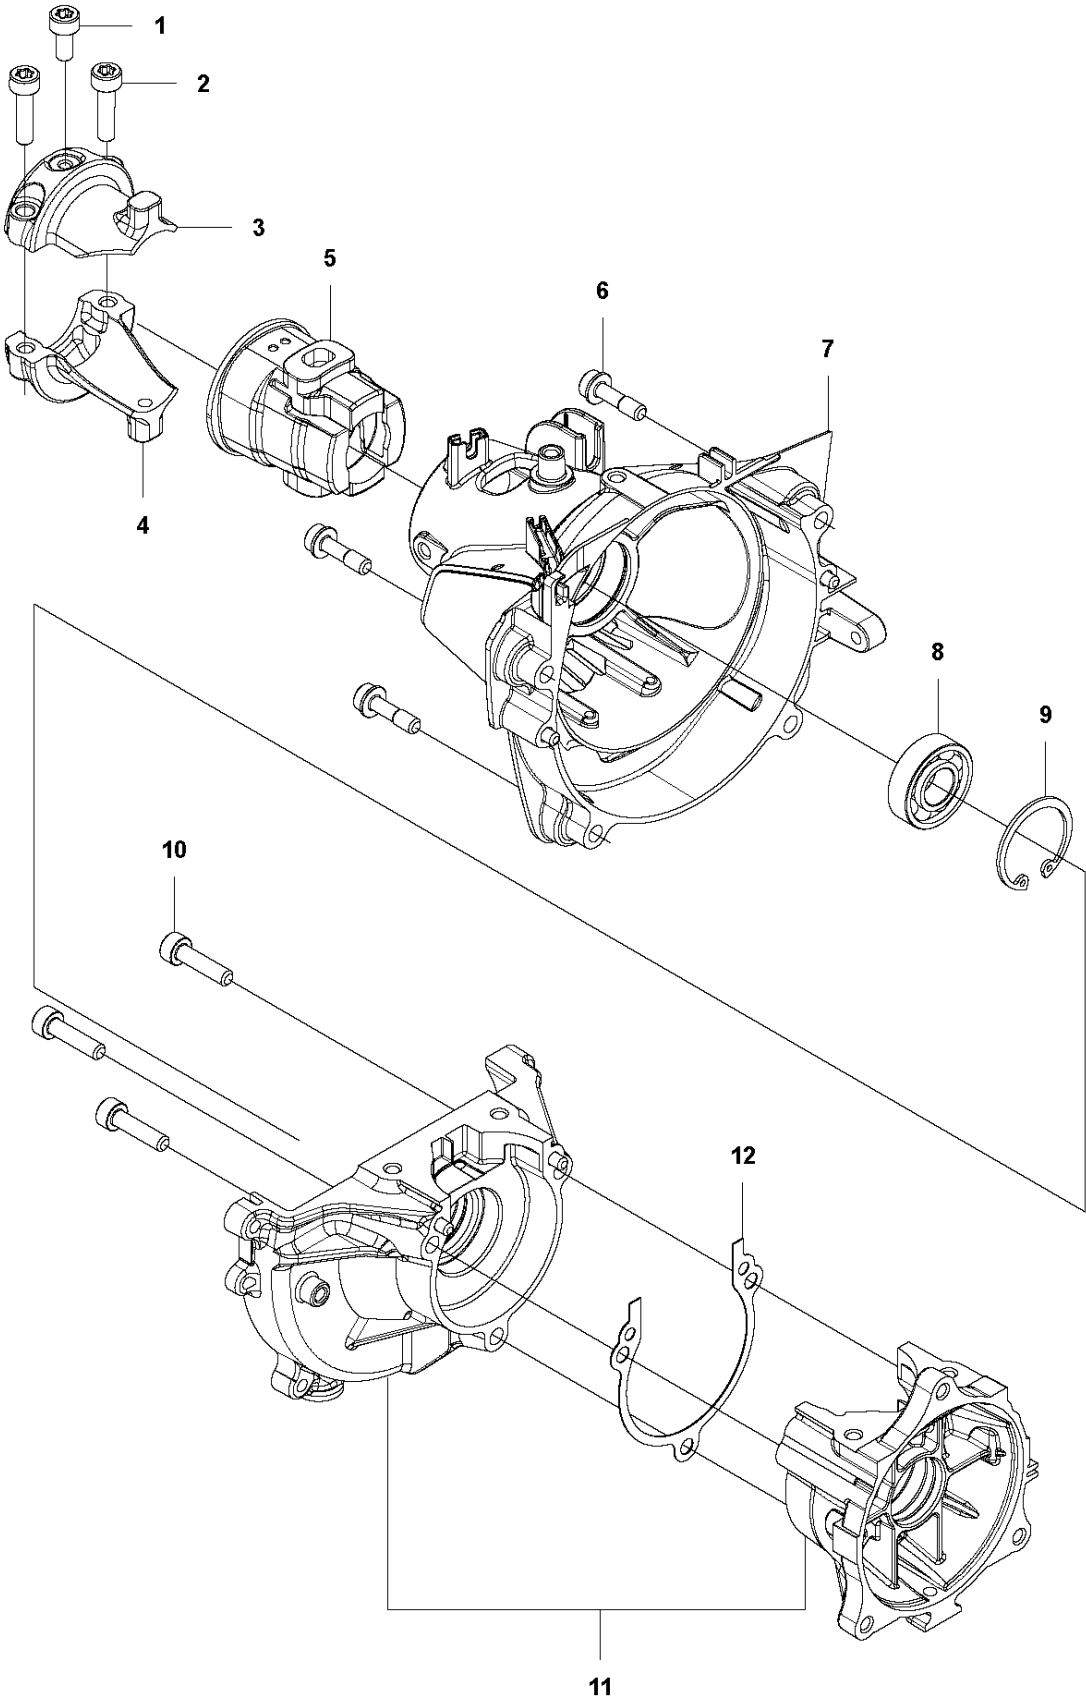

J 325HE3, 325HE4
CRANKCASE

CRANKCASE

325 HE3, 966787601 from 2015 -

Ref	Part No	Description	Remark	QTY KIT
1	529 26 81-01	BOLT		1
2	577 94 20-01	BOLT		2
3	576 42 07-02	BRACKET		1
4	576 42 08-02	BRACKET		1
5	576 42 05-01	CUSHION		1
6	577 81 54-01	BOLT		4
7	576 40 41-01	HOUSING		1
8	525 95 32-01	BEARING		1
9	506 60 99-01	RING		1
10	504 11 43-01	SCREW		3
11	581 30 86-02	CRANKCASE		1
12	576 39 95-02	GASKET		1