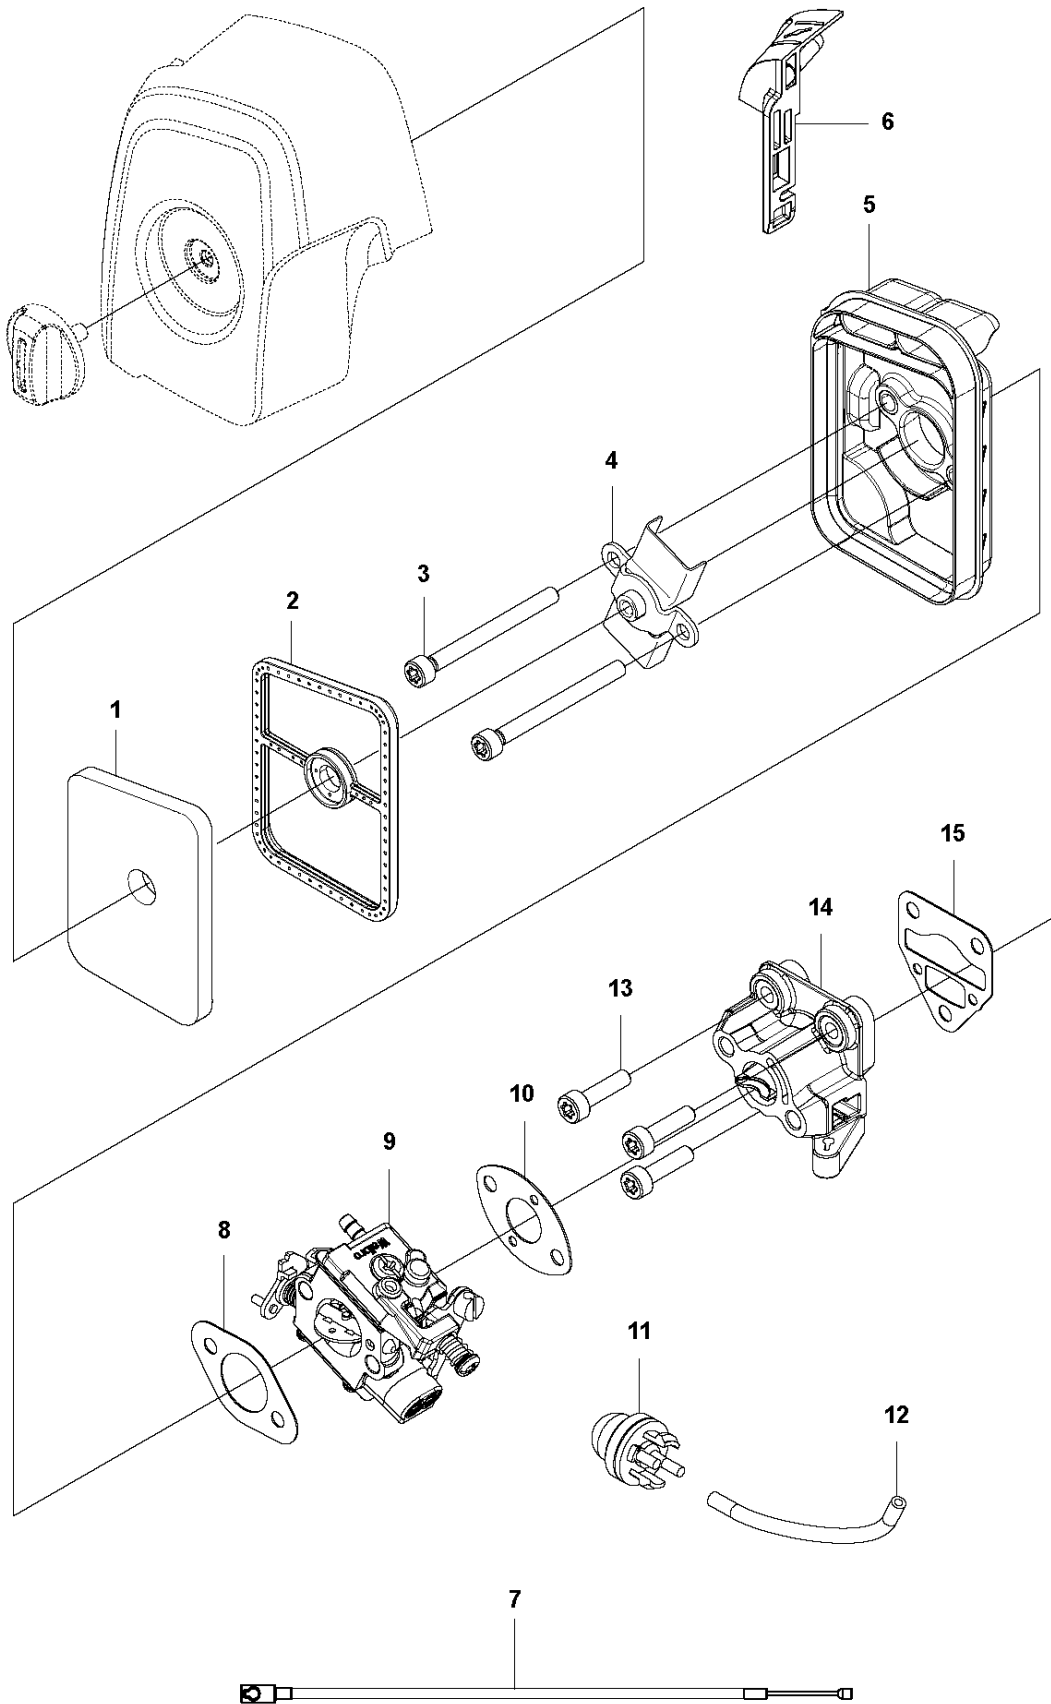

G 325HE3, 325HE4
CARBURETOR & AIR FILTER

CARBURETOR & AIR FILTER

325 HE3, 966787601 from 2015 -

Ref	Part No	Description	Remark	QTY KIT
1	581 04 74-01	AIR FILTER		1
2	581 45 18-01	AIR FILTER		1
3	580 46 72-01	BOLT		2
4	580 43 79-01	PLATE		1
5	581 04 70-01	FILTER HOUSING		1
6	577 84 83-01	CHOKE CONTROL		1
7	578 86 43-01	THROTTLE CABLE		1
8	577 88 24-02	GASKET		1
9	584 90 14-01	CARBURETTOR		1
10	576 39 91-02	GASKET		1
11	503 93 66-01	PRIMER HOUSING		1
12	577 05 05-01	PIPE		1
13	504 11 43-01	SCREW		3
14	578 90 83-01	INSULATOR		1
15	576 39 89-01	GASKET		1