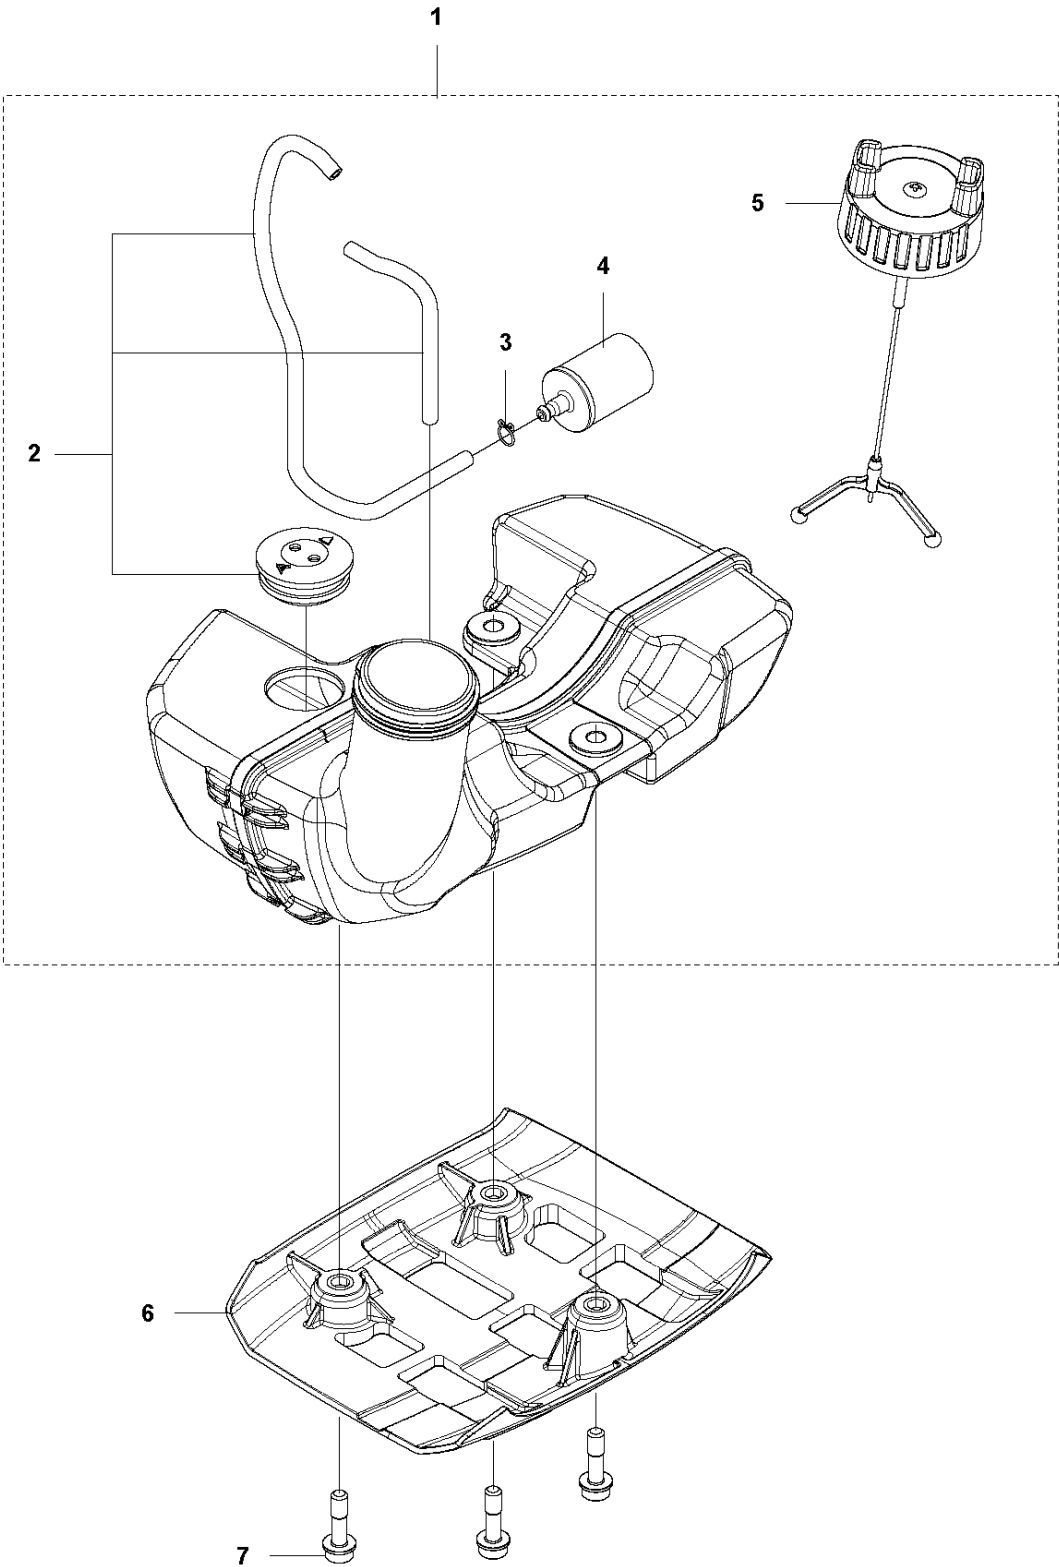

K1 325HE3
FUEL TANK

FUEL TANK

325 HE3, 966787601 from 2015 -

Ref	Part No	Description	Remark	QTY	KIT
1	576 40 51-01	FUEL TANK		1	
1	576 40 51-02	FUEL TANK	Australia / New Zealand	1	
2	579 21 03-02	HOSE ASSY		1	1
2	577 50 99-03	PIPE	Australia / New Zealand	1	
3	506 70 70-01	CLIP		1	1
4	503 44 32-01	FILTER		1	1
5	579 64 57-03	TANK CAP		1	1
6	576 40 49-01	SKID PLATE		1	
7	577 81 54-01	BOLT		3