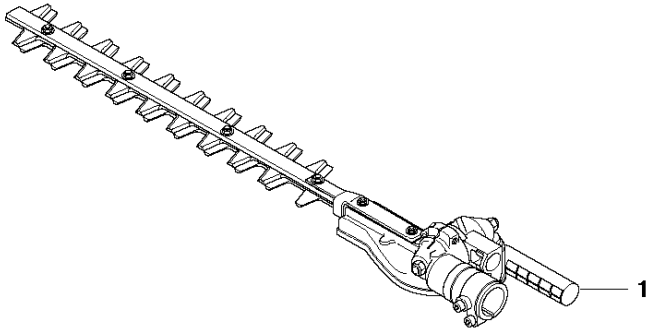

CUTTING EQUIPMENT

325 HE3, 966787601 from 2015 -

Ref	Part No	Description	Remark	QTY KIT
1	505 06 55-02	CUTTING DECK		1
2	503 22 75-02	NUT		4
3	503 22 10-12	HEXAGON NUT		2
4	725 63 31-55	SCREW IHCSFM		2
5	503 23 00-24	WASHER		4
6	503 20 17-22	SCREW EHHM		4
7	544 00 48-01	TRANSPORT GUARD		1
8	505 06 48-01	BLADE		1
9	505 06 48-01	BLADE		1
10	537 28 39-01	BEAM		1
11	544 46 27-01	WASHER STEEL		1

B2 325HE3
CUTTING EQUIPMENT