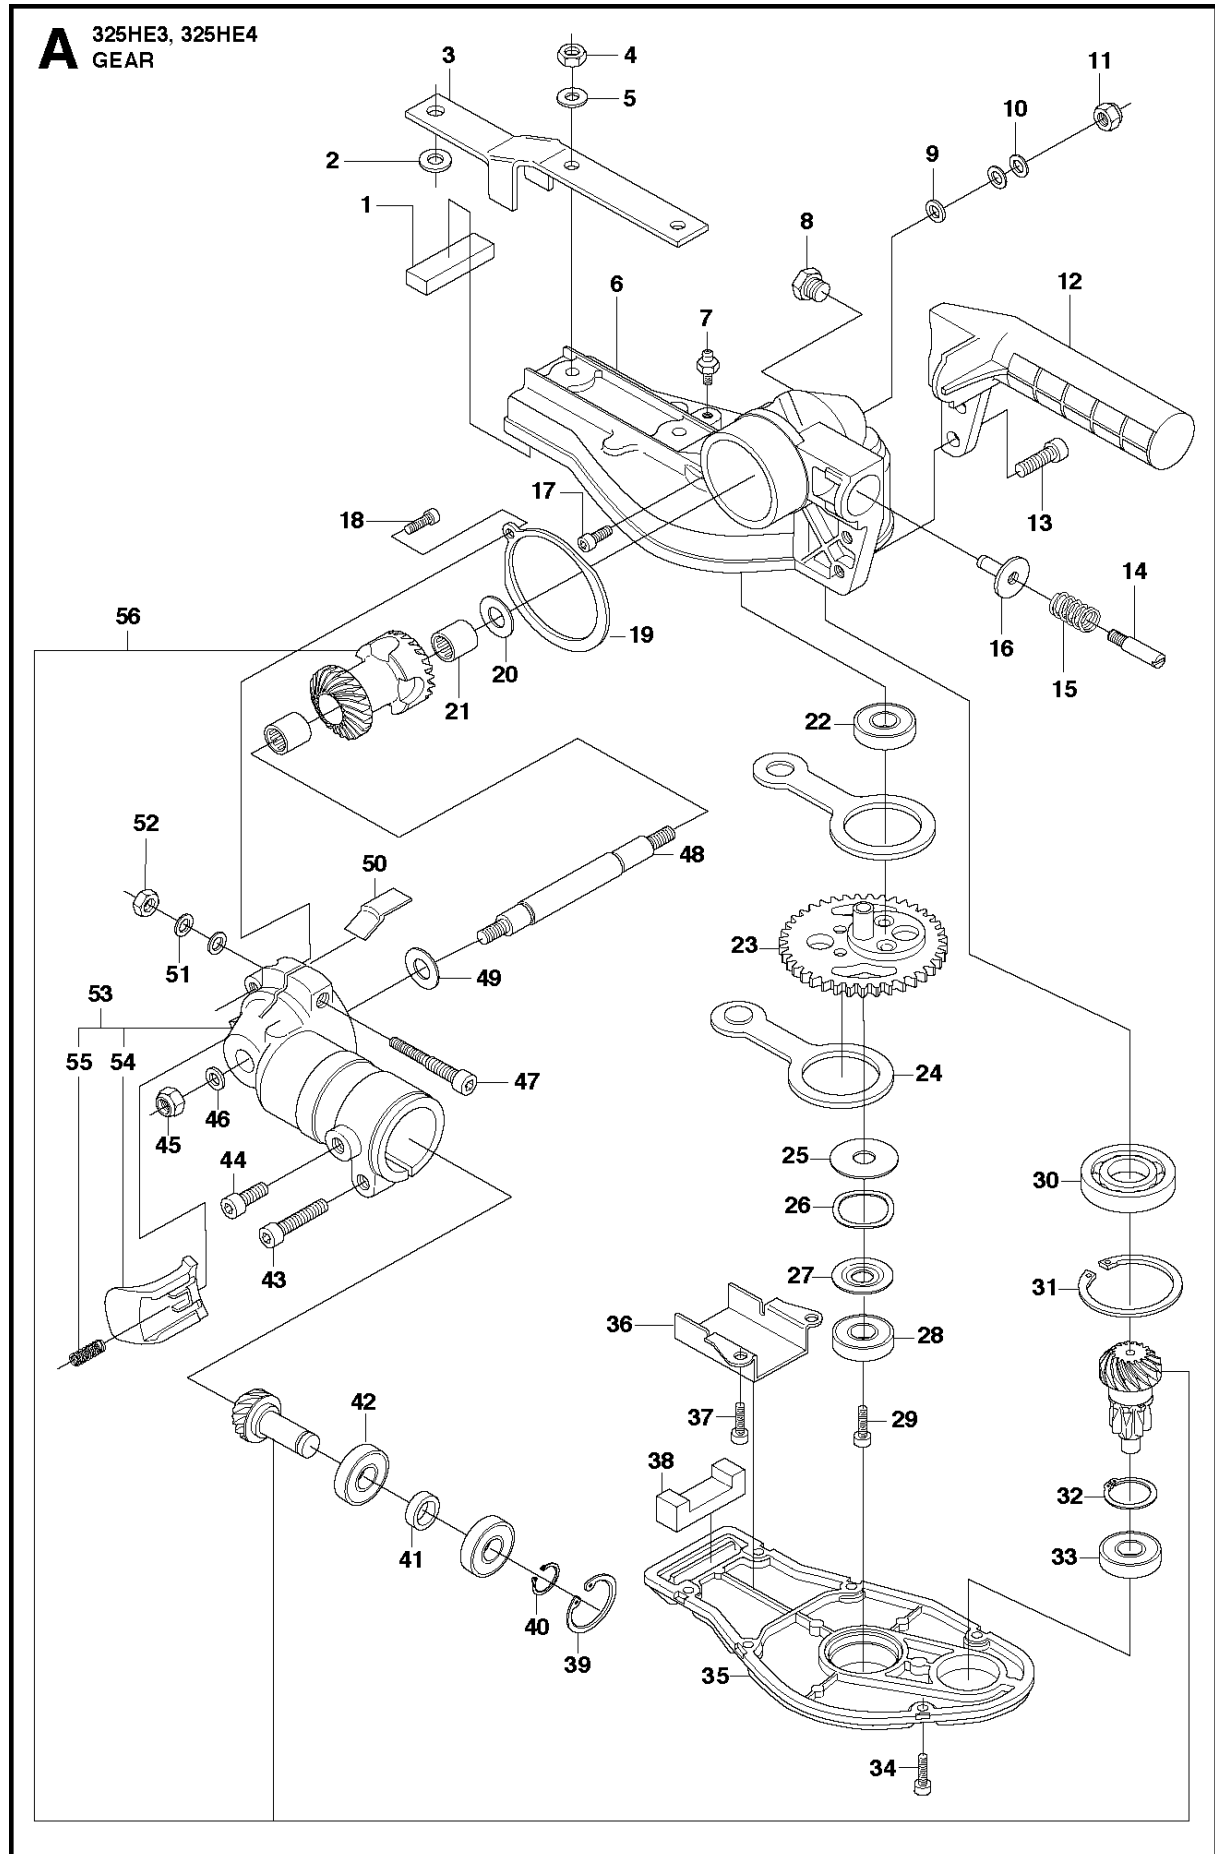

SPARE PARTS LIST

HEDGE TRIMMERS/POLE HEDGE
TRIMMERS

325 HE3, 966787601 from 2015 -

Q 325HE3, 325HE4
ACCESSORIES

ACCESSORIES

325 HE3, 966787601 from 2015 -

Ref	Part No	Description	Remark	QTY KIT
1	575 73 82-02	COMBINATION WRENCH		1
2	537 21 62-01	HARNES		1
3	588 81 48-01	GREASE		1
4	503 98 96-04	GREASE		1
5	503 55 86-01	SPANNER		1
6	537 23 30-01	HANDLE		1