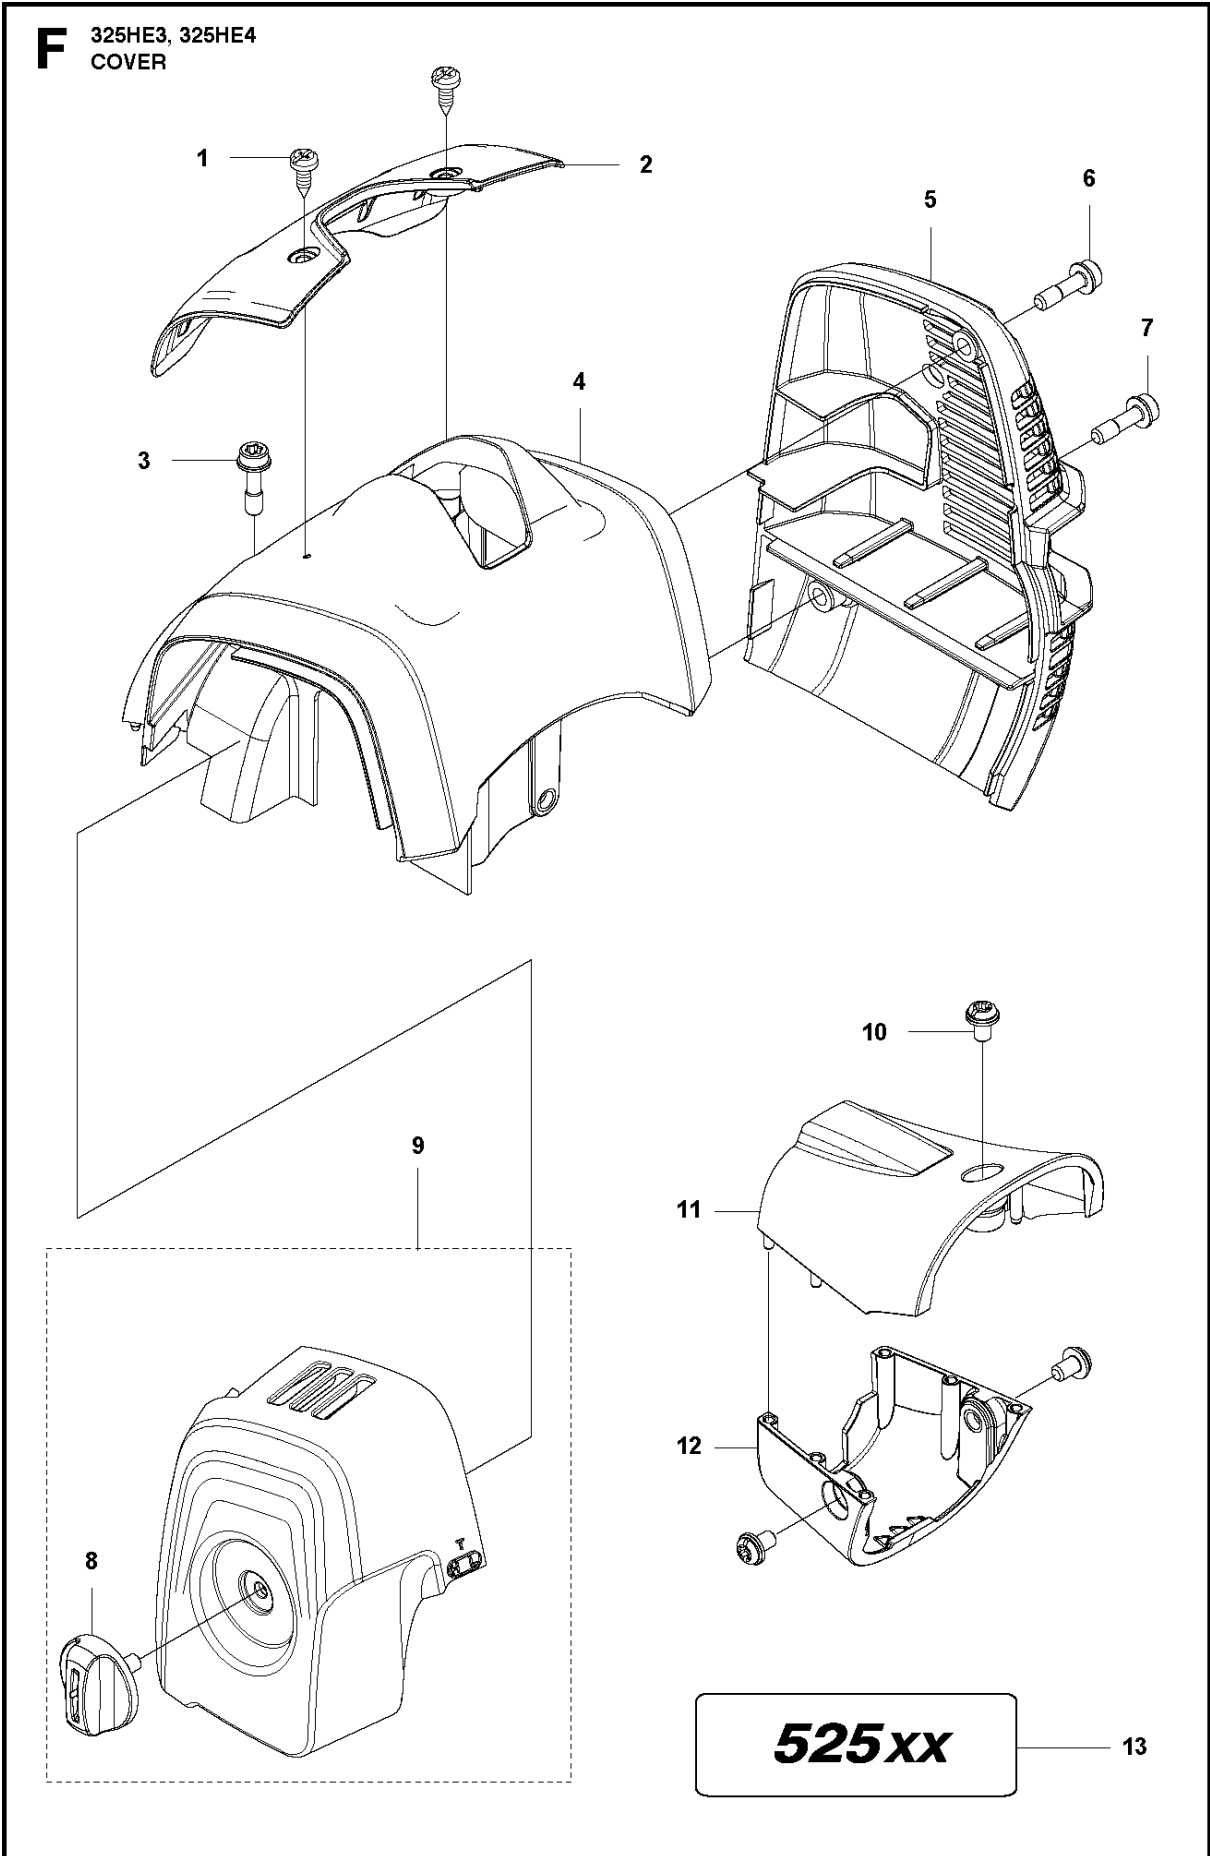

F 325HE3, 325HE4
COVER

COVER

325 HE3, 966787601 from 2015 -

Ref	Part No	Description	Remark	QTY	KIT
1	503 21 35-12	SCREW CCRPANT		2	
2	576 40 45-01	ARM PROTECTION		1	
3	577 81 54-01	BOLT		1	
4	576 40 43-01	CYLINDER COVER		1	
5	576 40 47-01	MUFFLER GUARD		1	
6	577 81 54-01	BOLT		1	
7	577 81 54-01	BOLT		1	
8	576 99 24-02	KNOB		1	9
9	581 04 73-01	FILTER COVER ASSY		1	
10	544 25 68-01	SCREW		3	
11	577 84 82-01	COVER	524L, 525L, LS, LST, RJD	1	
11	577 85 11-01	COVER	RS	1	
12	577 84 81-01	COVER	524L, 525L, LS, LST, RJD	1	
12	577 85 10-01	COVER	RS	1	
13	579 44 58-06	DECAL	525L	1