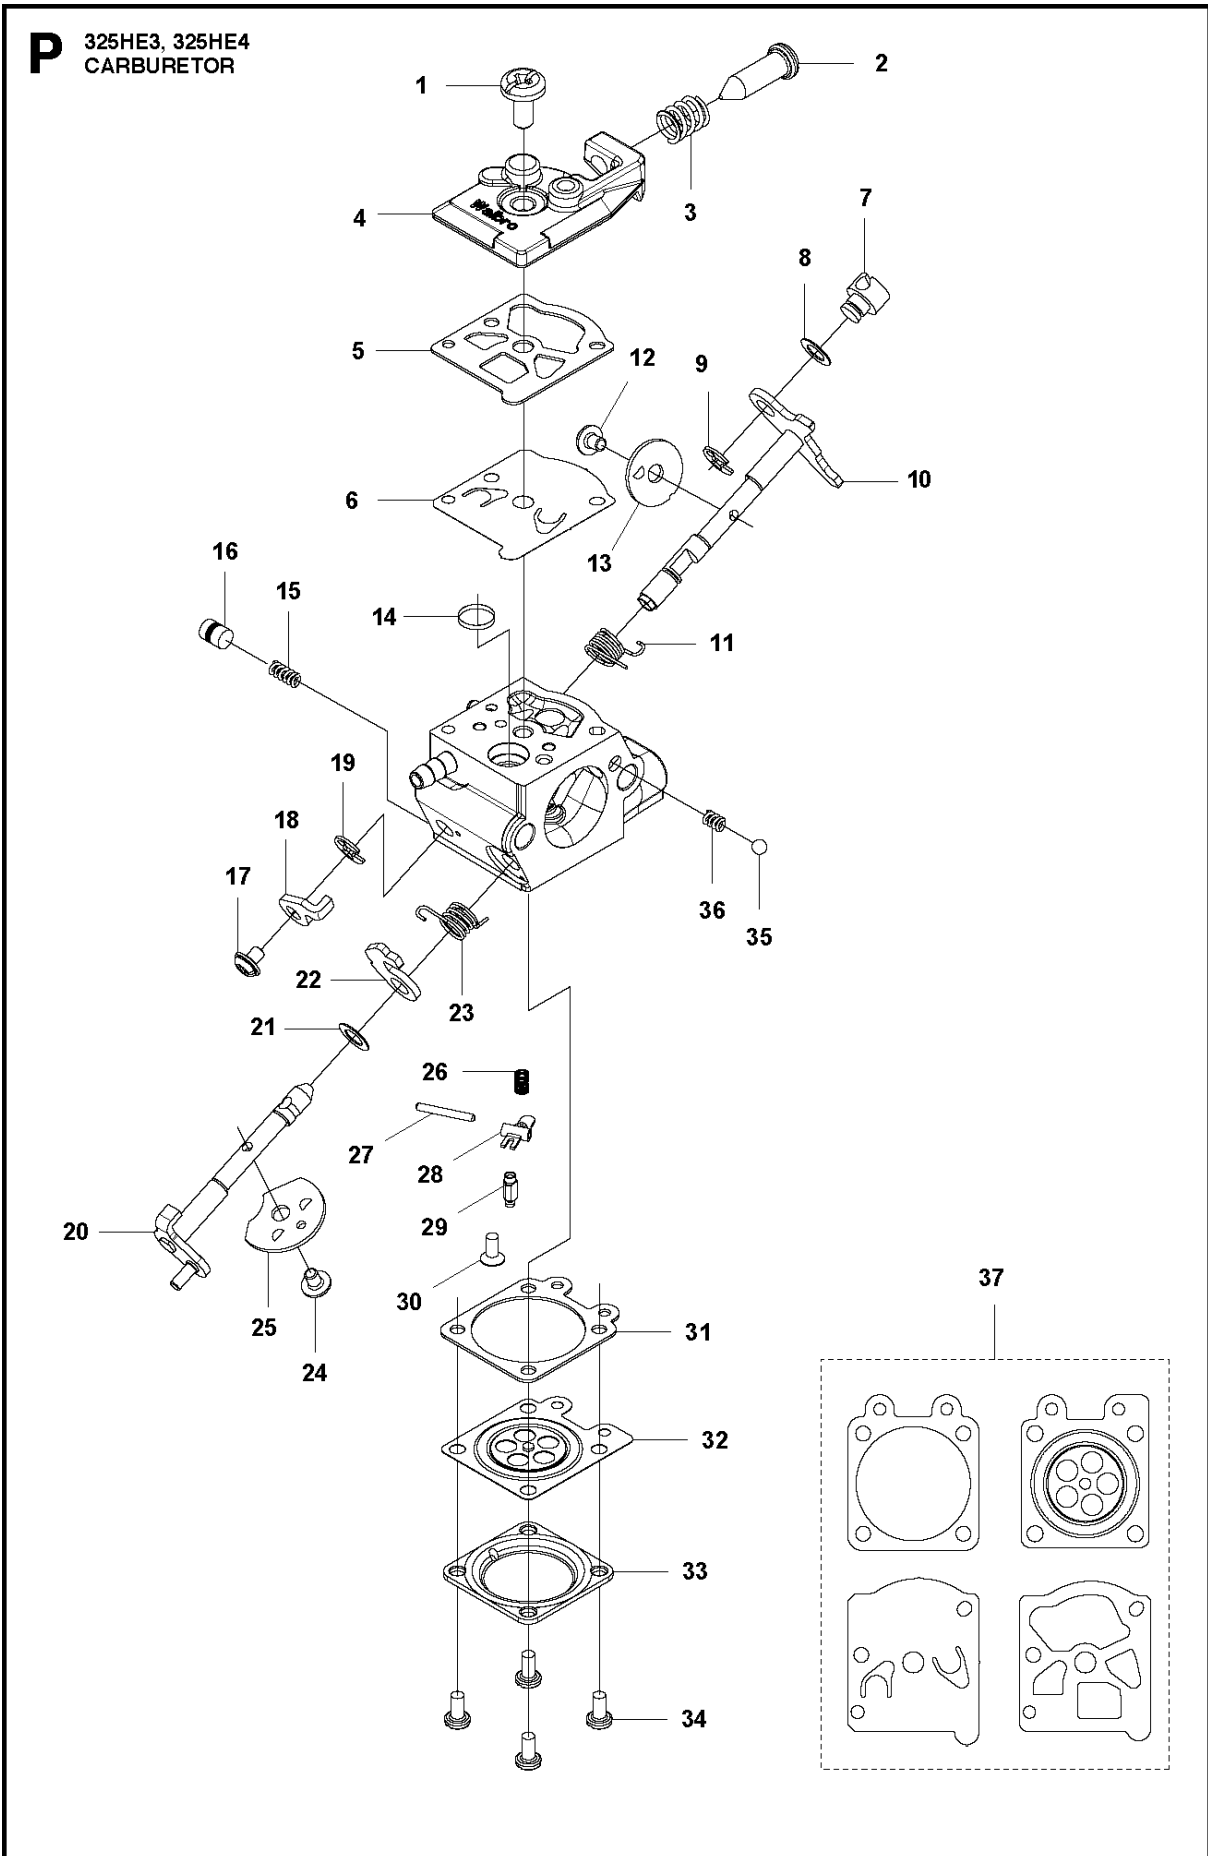

CARBURETOR

325 HE3, 966787601 from 2015 -

Ref	Part No	Description	Remark	QTY KIT
1	520 97 63-01	SCREW		1
2	577 81 57-01	SCREW		1
3	513 59 32-01	SPRING		1
4	579 19 06-01	COVER		1
5	520 95 48-01	GASKET		1
6	502 21 36-01	DIAPHRAGM PUMP		1
7	513 40 08-01	SWIVEL		1
8	516 52 42-01	WASHER		1
9	506 73 86-01	RING		1
10	579 19 07-01	SHAFT		1
11	577 81 55-01	SPRING		1
12	520 75 98-01	SCREW		1
13	520 97 86-01	VALVE		1
14	520 95 70-01	SCREEN		1
15	505 05 79-01	SPRING		1
16	584 90 12-01	PISTON ASSY		1
17	520 75 98-01	SCREW		1
18	579 19 08-01	LEVER		1
19	505 05 65-01	RING		1
20	579 19 10-01	SHAFT		1
21	516 52 42-01	WASHER		1
22	584 90 13-01	LEVER		1
23	579 19 11-01	SPRING		1
24	520 75 98-01	SCREW		1
25	581 15 49-01	VALVE		1
26	578 89 54-01	SPRING		1
27	520 97 74-01	PIN		1
28	577 80 72-01	LEVER		1
29	521 08 54-01	VALVE.INLET		1
30	577 80 71-01	SCREW		1
31	516 97 21-01	GASKET		1
32	577 80 70-01	DIAPHRAGM		1
33	514 18 92-01	COVER		1
34	520 97 88-01	SCREW ASSY		4
35	514 24 26-01	BALL		1
36	514 24 33-01	SPRING.CHOKE		1
37	580 68 48-01	GASKET KIT	Coomopes by item 5, 6, 31 and 32	1