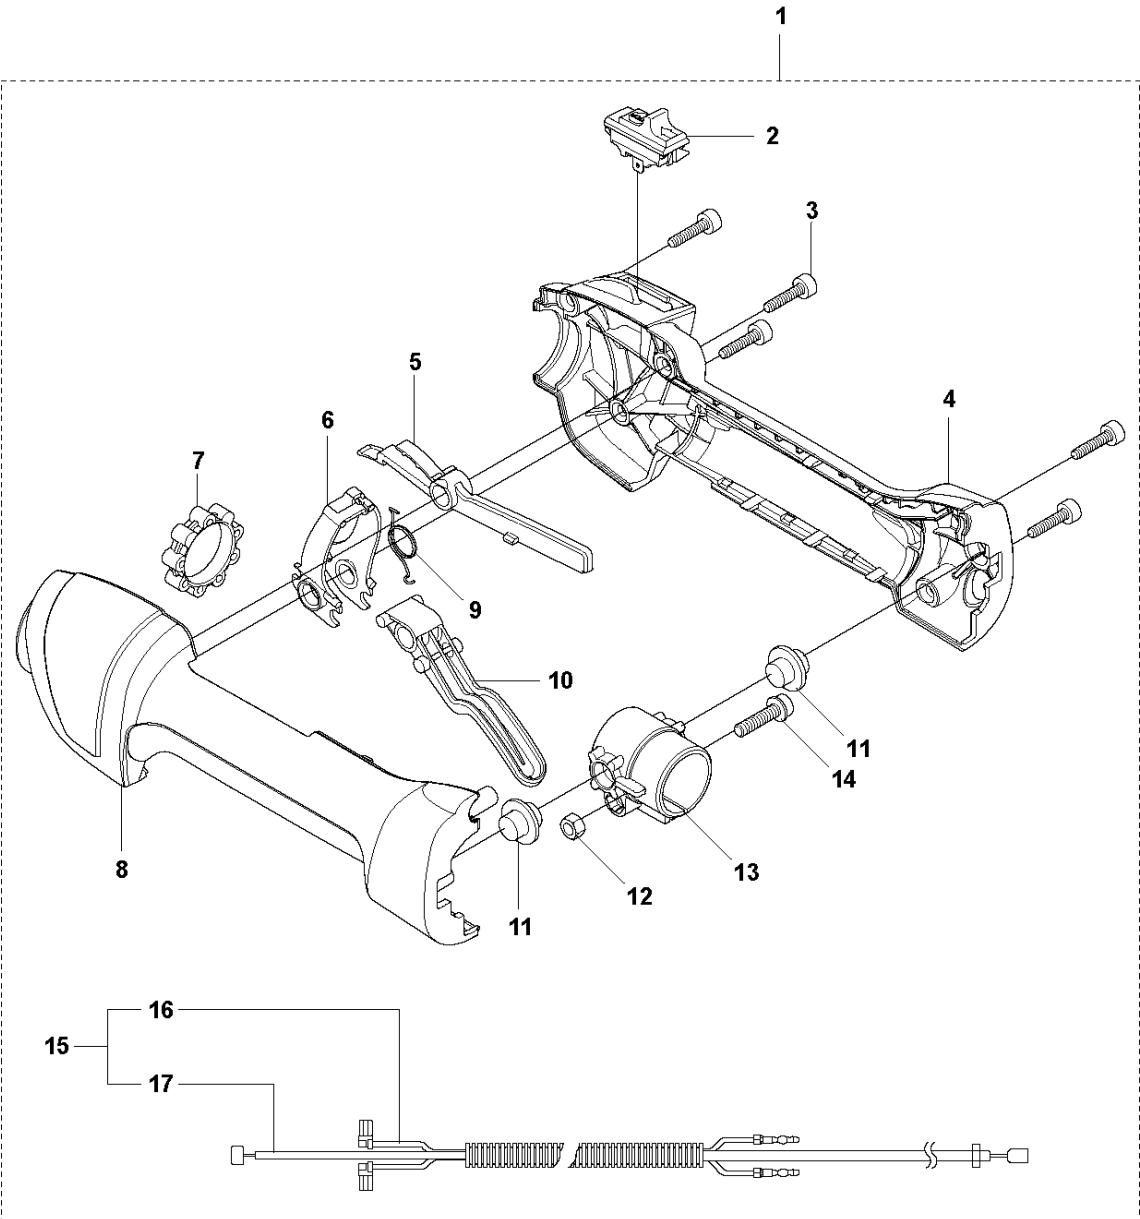

E 325HE3, 325HE4
THROTTLE CONTROLS

THROTTLE CONTROLS

325 HE3, 966787601 from 2015 -

Ref	Part No	Description	Remark	QTY	KIT
1	578 27 95-01	THROTTLE CONTROL	L, LS, LST, RJX	1	
1	578 27 95-02	THROTTLE CONTROL	LK, RJD, (LST Australia)	1	
2	537 41 90-01	SWITCH		1	1
3	575 96 05-01	SCREW IH SCT		5	1
4	544 23 84-01	HANDLE HALF	L, LS, LST, RJX	1	1
4	544 10 02-02	HANDLE HALF	LK, RJD, (LST Australia)	1	1
5	503 87 80-01	THROTTLE LOCKOUT		1	1
6	503 91 81-01	THROTTLE LEVER		1	1
7	503 96 14-01	ABSORBER		1	1
8	544 23 85-01	HANDLE HALF	L, LS, LST, RJX	1	1
8	544 10 03-02	HANDLE HALF	LK, RJD, (LST Australia)	1	1
9	544 10 08-01	RECOIL SPRING		1	1
10	503 87 79-03	THROTTLE TRIGGER		1	1
11	544 10 17-03	DAMPER	L, LS, LST, RJX	2	1
11	544 10 17-02	DAMPER	LK, RJD, (LST Australia)	2	1
12	731 23 14-01	HEXAGON NUT		1	1
13	544 11 21-01	RETAINER		1	1
14	506 68 90-01	BOLT		1	1
15	578 27 96-01	WIRING		1	1
16	502 53 16-01	SHORT CIRCUIT CABLE		1	1, 15
17	578 86 78-01	THROTTLE CABLE		1	1, 15