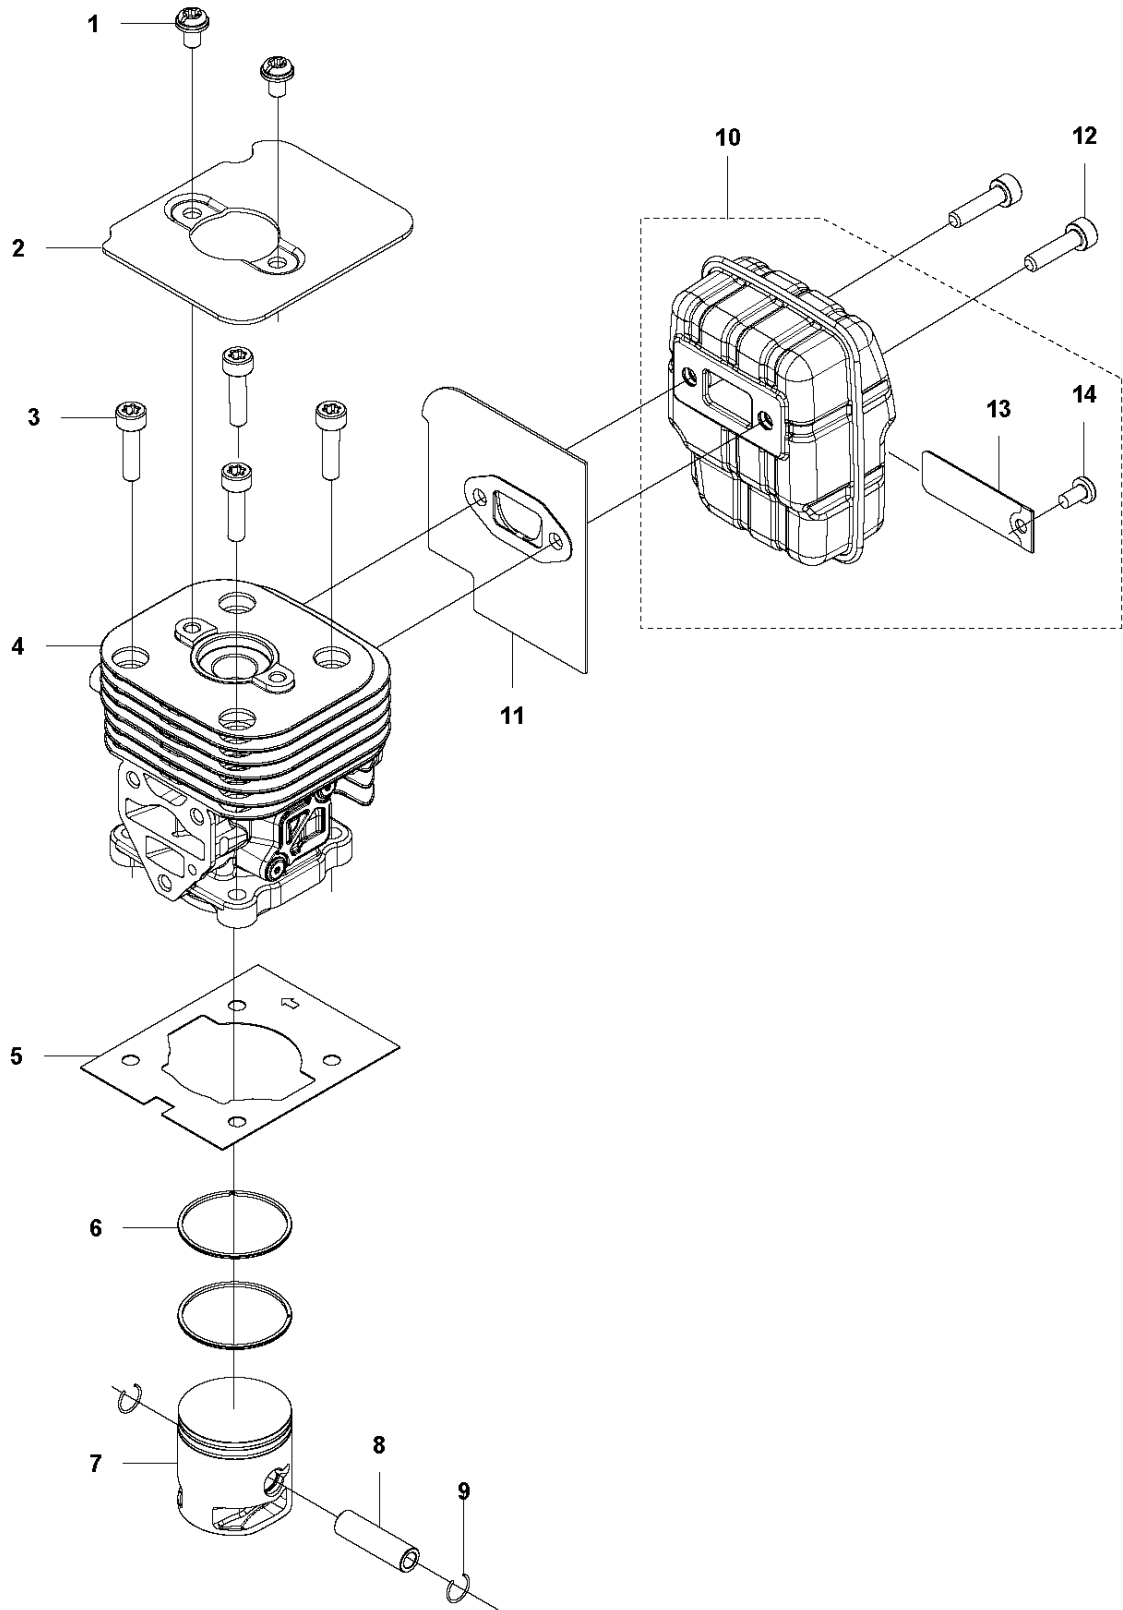

M 325HE3, 325HE4
CYLINDER PISTON & MUFFLER

CYLINDER, PISTON & MUFFLER

325 HE3, 966787601 from 2015 -

Ref	Part No	Description	Remark	QTY	KIT
1	544 25 68-01	SCREW		2	
2	578 78 53-01	PLATE		1	
3	504 11 43-01	SCREW		4	
4	577 97 90-01	CYLINDER		1	
5	576 39 87-02	GASKET		1	
6	506 61 81-01	RING		2	
7	577 91 74-01	PISTON		1	
8	505 04 07-01	PIN		1	
9	505 04 52-01	RING		2	
10	585 24 86-01	MUFFLER		1	
10	580 52 36-01	MUFFLER ASSY	USA	1	
10	585 03 29-01	MUFFLER ASSY	Australia / New Zealand	1	
11	578 40 81-01	GASKET		1	
12	504 11 43-01	SCREW		2	
13	580 51 44-01	SPARK ARRESTER		1	10
14	729 57 74-05	SCREW CRPANT		1	10