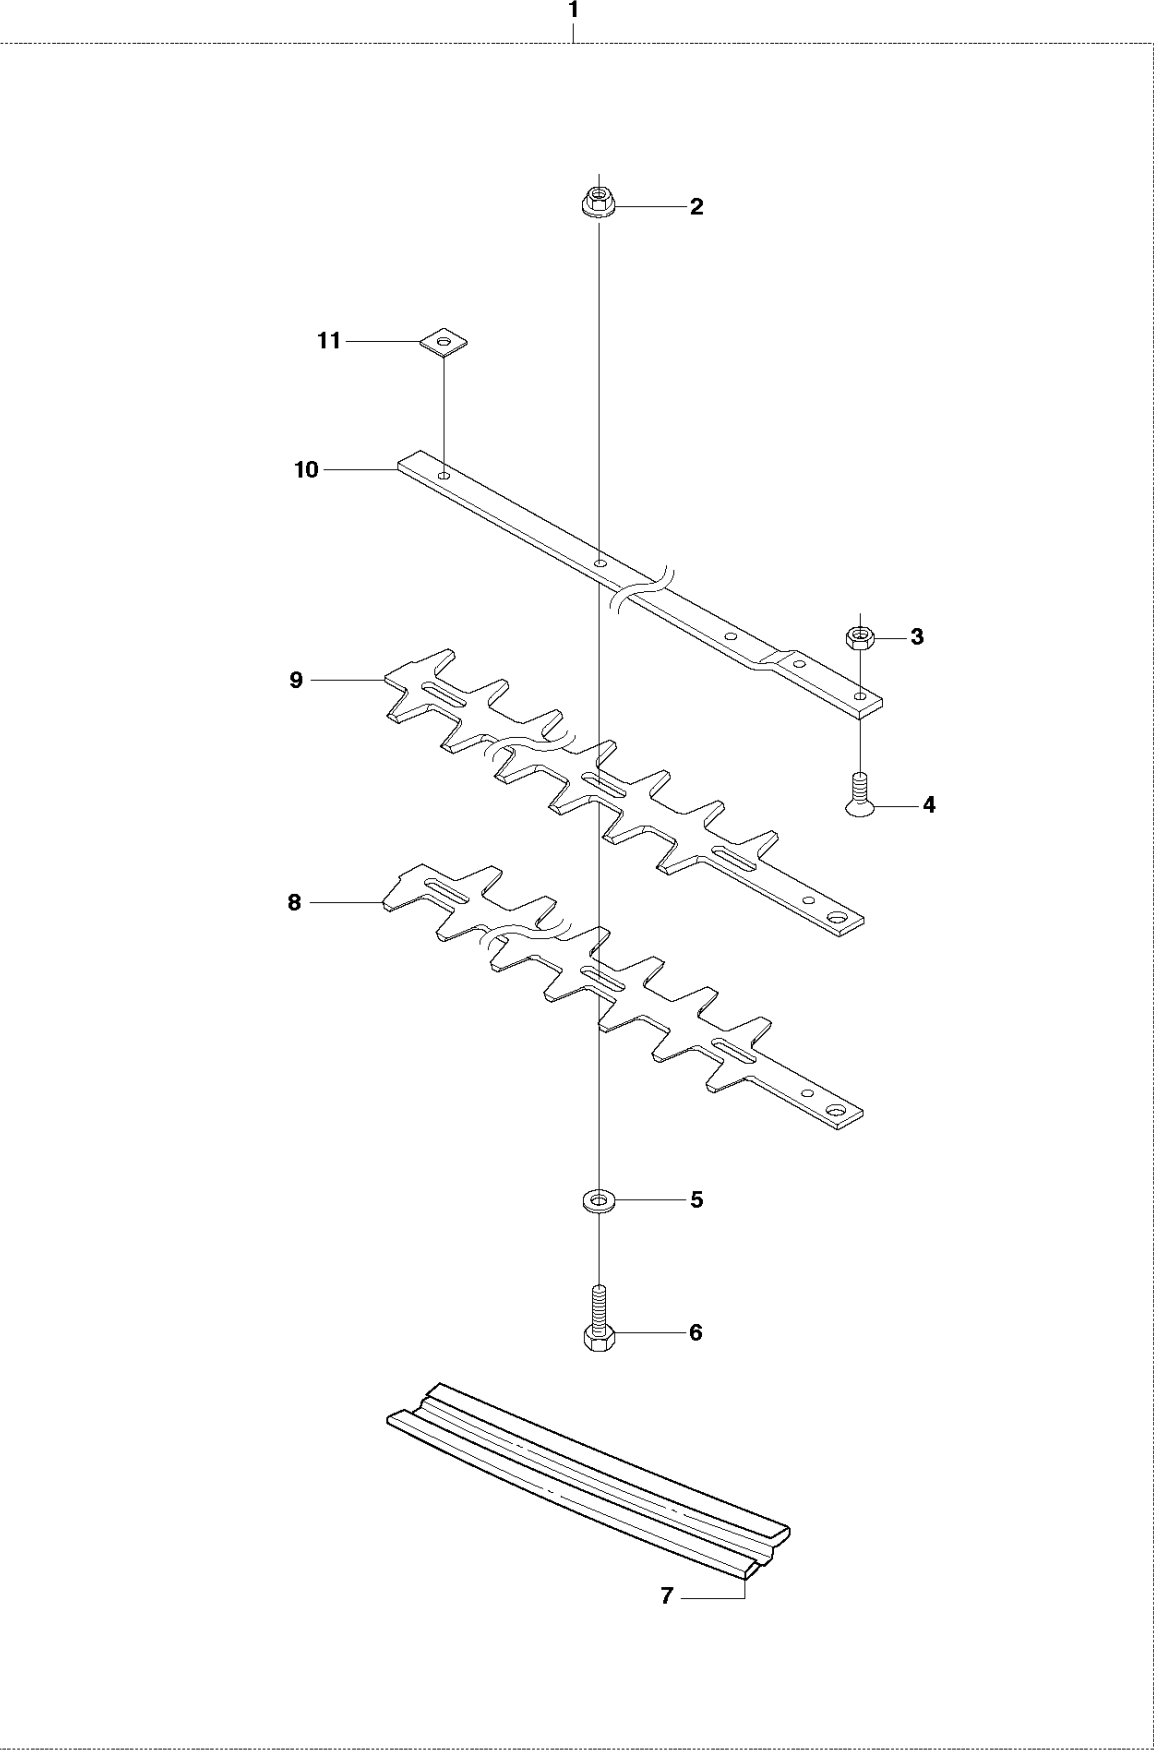

B1 325HE3, 325HE4
CUTTING EQUIPMENT

CUTTING EQUIPMENT

325 HE3, 966787601 from 2015 -

Ref	Part No	Description	Remark	QTY KIT
1	505 06 55-02	CUTTING DECK		1
2	503 22 75-02	NUT		4
3	503 22 10-12	HEXAGON NUT		2
4	725 63 31-55	SCREW IHCSFM		2
5	503 23 00-24	WASHER		4
6	503 20 17-22	SCREW EHHM		4
7	544 00 48-01	TRANSPORT GUARD		1
8	505 06 48-01	BLADE		1
9	505 06 48-01	BLADE		1
10	537 28 39-01	BEAM		1
11	544 46 27-01	WASHER STEEL		1