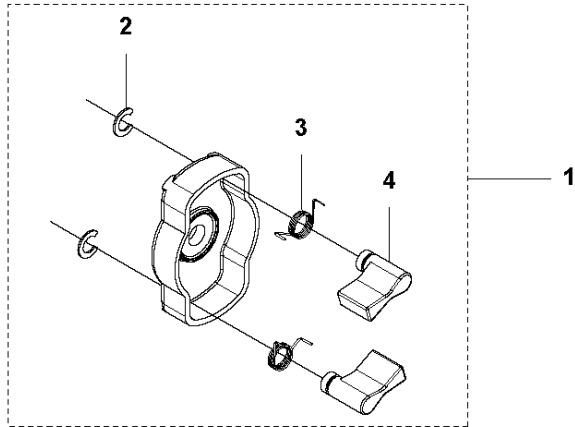

H 325HE3, 325HE4
STARTER

STARTER

325 HE3, 966787601 from 2015 -

Ref	Part No	Description	Remark	QTY	KIT
1	581 14 65-01	STARTER PULLEY		1	
2	521 60 04-01	E-RING		2	1
3	521 60 03-01	SPRING		2	1
4	521 60 02-01	RATCHET		2	1
5	578 99 25-01	STARTER		1	
6	506 61 30-01	SCREW		1	5
7	576 40 12-01	PULLEY		1	5
8	577 13 41-01	SPRING		1	5
9	579 06 46-01	ROPE		1	5
10	579 06 48-01	STARTER PULLEY		1	5
11	504 11 50-01	SPRING.SPIRAL		1	5
12	575 48 95-01	STARTER HANDLE		1	5
13	577 81 54-01	BOLT		3	5
14	579 36 96-01	DECAL		1