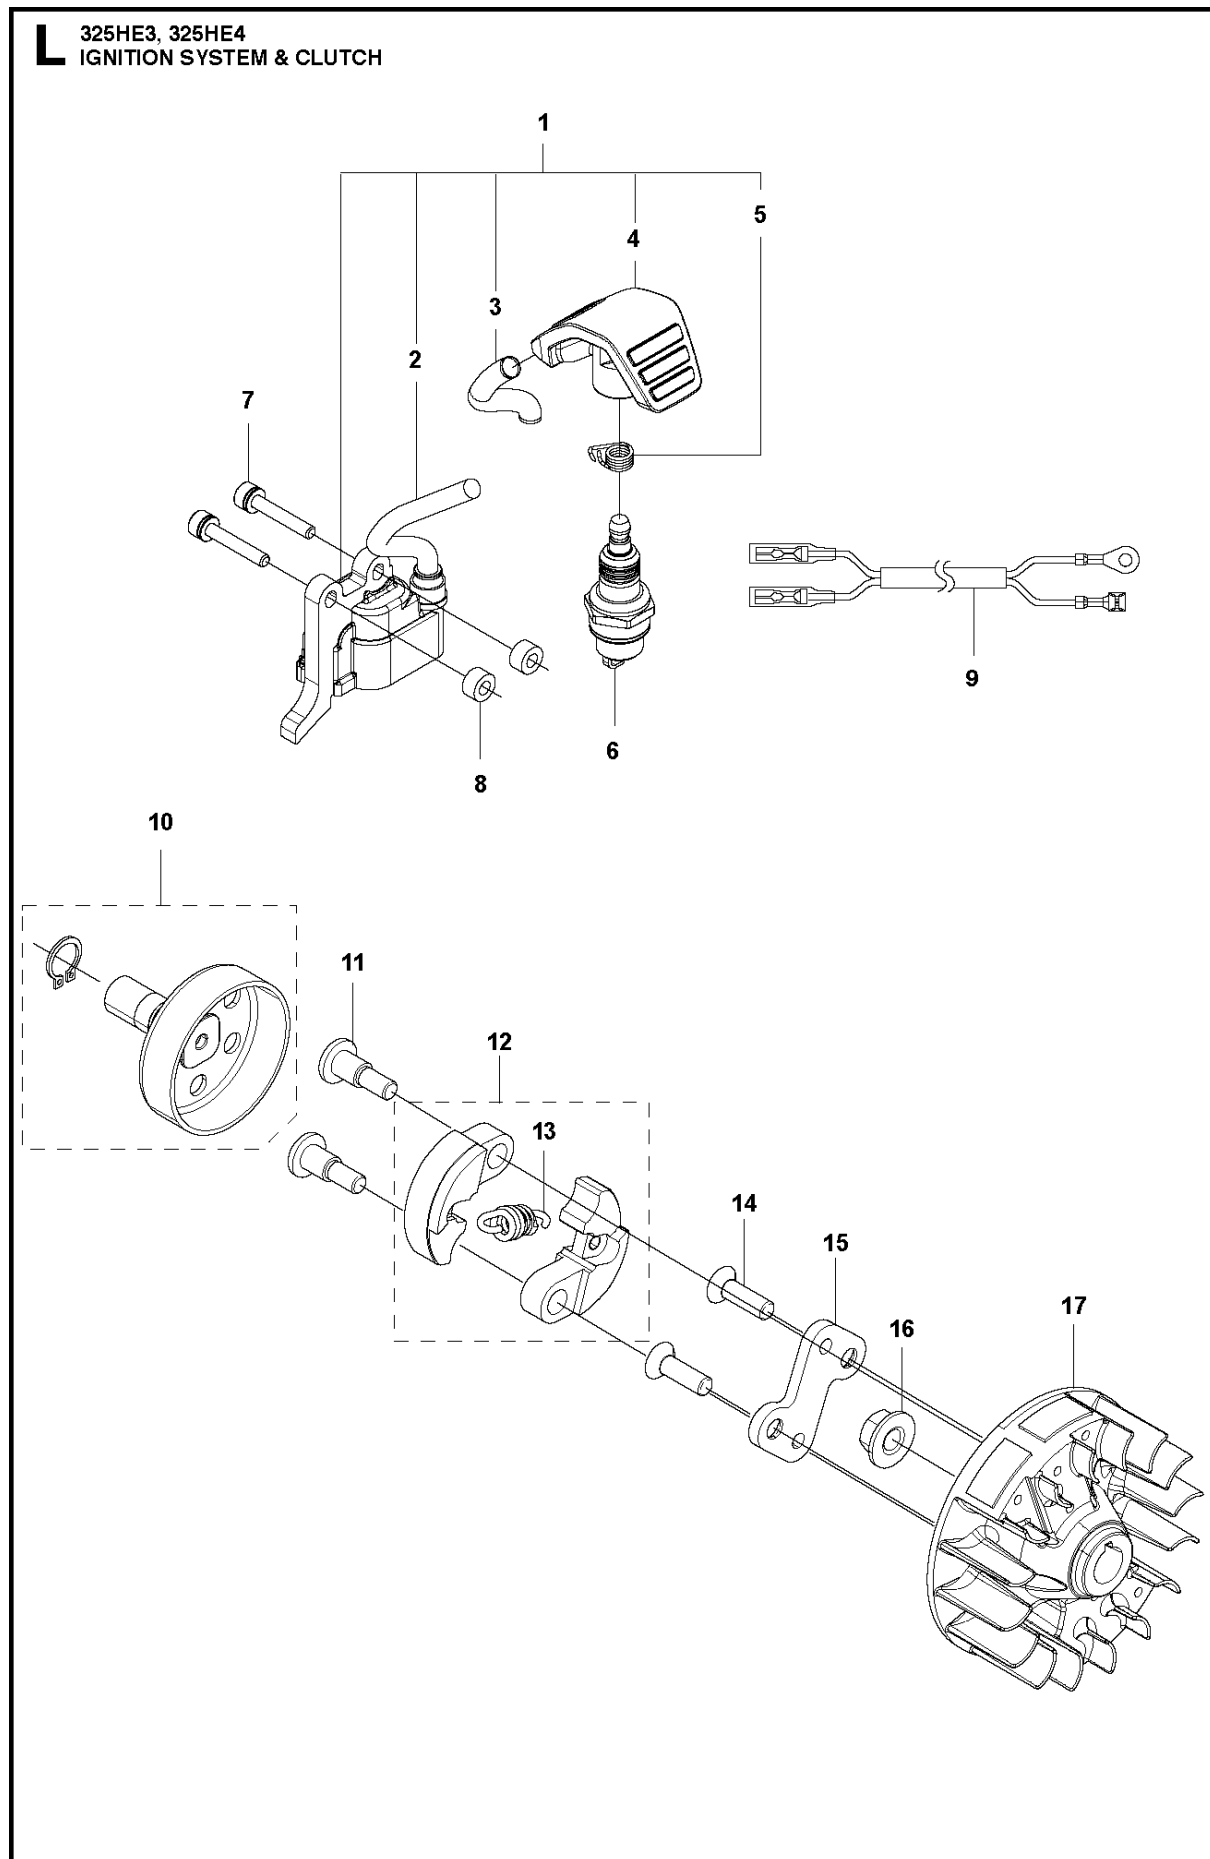

D 325HE3, 325HE4
LEVER

HANDLE

325 HE3, 966787601 from 2015 -

Ref	Part No	Description	Remark	QTY	KIT
1	537 29 50-02	HANDLE		1	
2	725 53 29-55	SCREW IHSCM		1	1
3	734 11 46-01	WASHER		1	1
4	503 22 65-01	SQUARE NUT		1	1
5	537 29 56-01	CLAMP		1	
6	522 84 89-02	SHAFT		1	

HANDLE

325 HE3, 966787601 from 2015 -

Ref	Part No	Description	Remark	QTY KIT
1	544 11 89-05	HAND GUARD		1
2	587 11 37-02	LABEL		1
3	586 29 25-01	TUBE ASSY		1
4	725 23 78-51	SCREW EHHM		1
5	734 11 52-01	WASHER		1
6	503 21 75-16	SCREW IHSCFT		1
7	503 94 03-01	DISTANCE		1
8	502 19 71-01	SQUARE NUT		1
9	503 87 19-08	HANDLE		1
12	581 16 17-01	DRIVE SHAFT		1
13	537 41 64-02	COVER		1