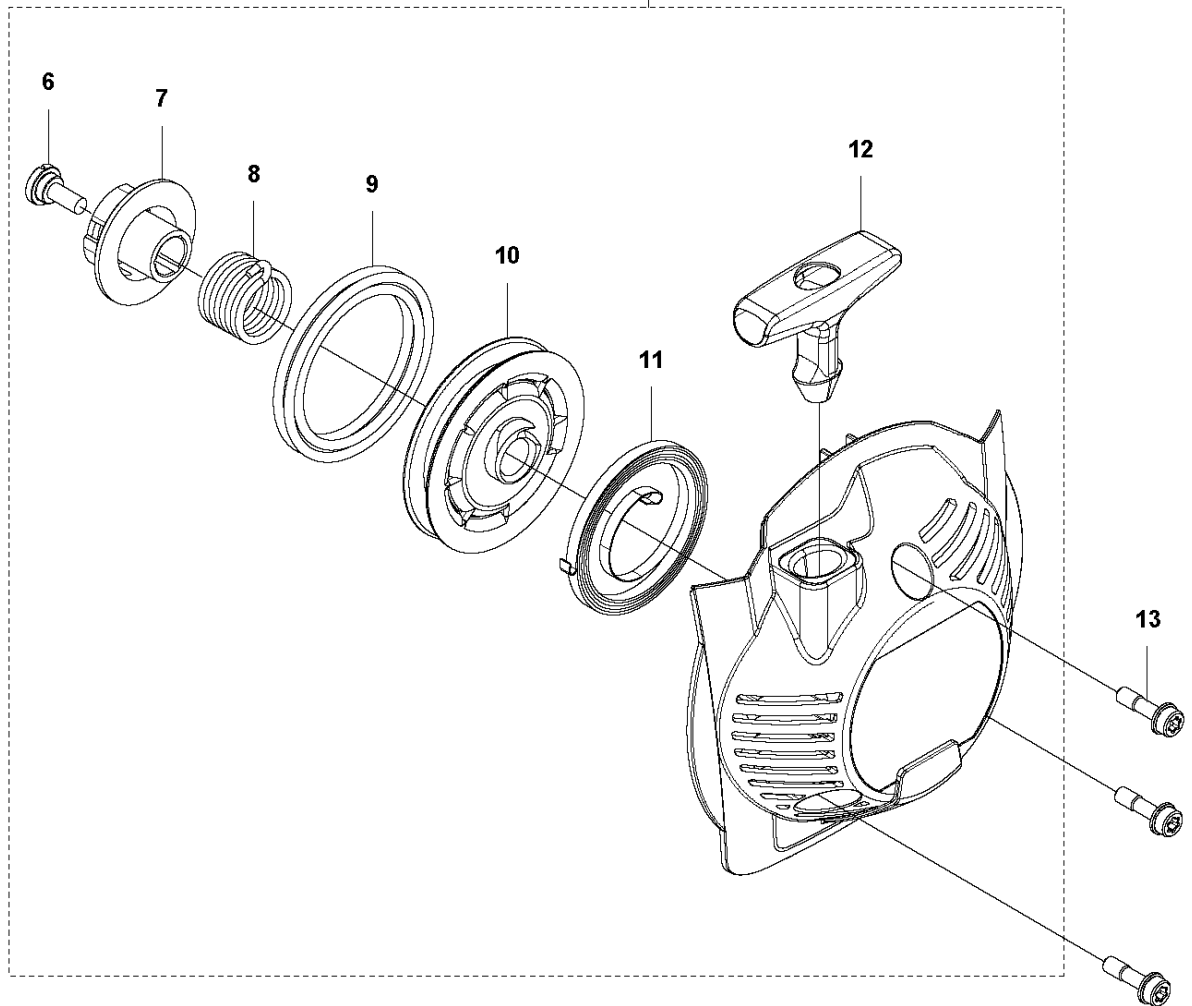

H 325HE3, 325HE4
STARTER

STARTER

325 HE3, 966787601 from 2015 -

Ref	Part No	Description	Remark	QTY	KIT
1	581 14 65-01	STARTER PULLEY		1	
2	521 60 04-01	E-RING		2	1
3	521 60 03-01	SPRING		2	1
4	521 60 02-01	RATCHET		2	1
5	578 99 25-01	STARTER		1	
6	506 61 30-01	SCREW		1	5
7	576 40 12-01	PULLEY		1	5
8	577 13 41-01	SPRING		1	5
9	579 06 46-01	ROPE		1	5
10	579 06 48-01	STARTER PULLEY		1	5
11	504 11 50-01	SPRING.SPIRAL		1	5
12	575 48 95-01	STARTER HANDLE		1	5
13	577 81 54-01	BOLT		3	5
14	579 36 96-01	DECAL		1