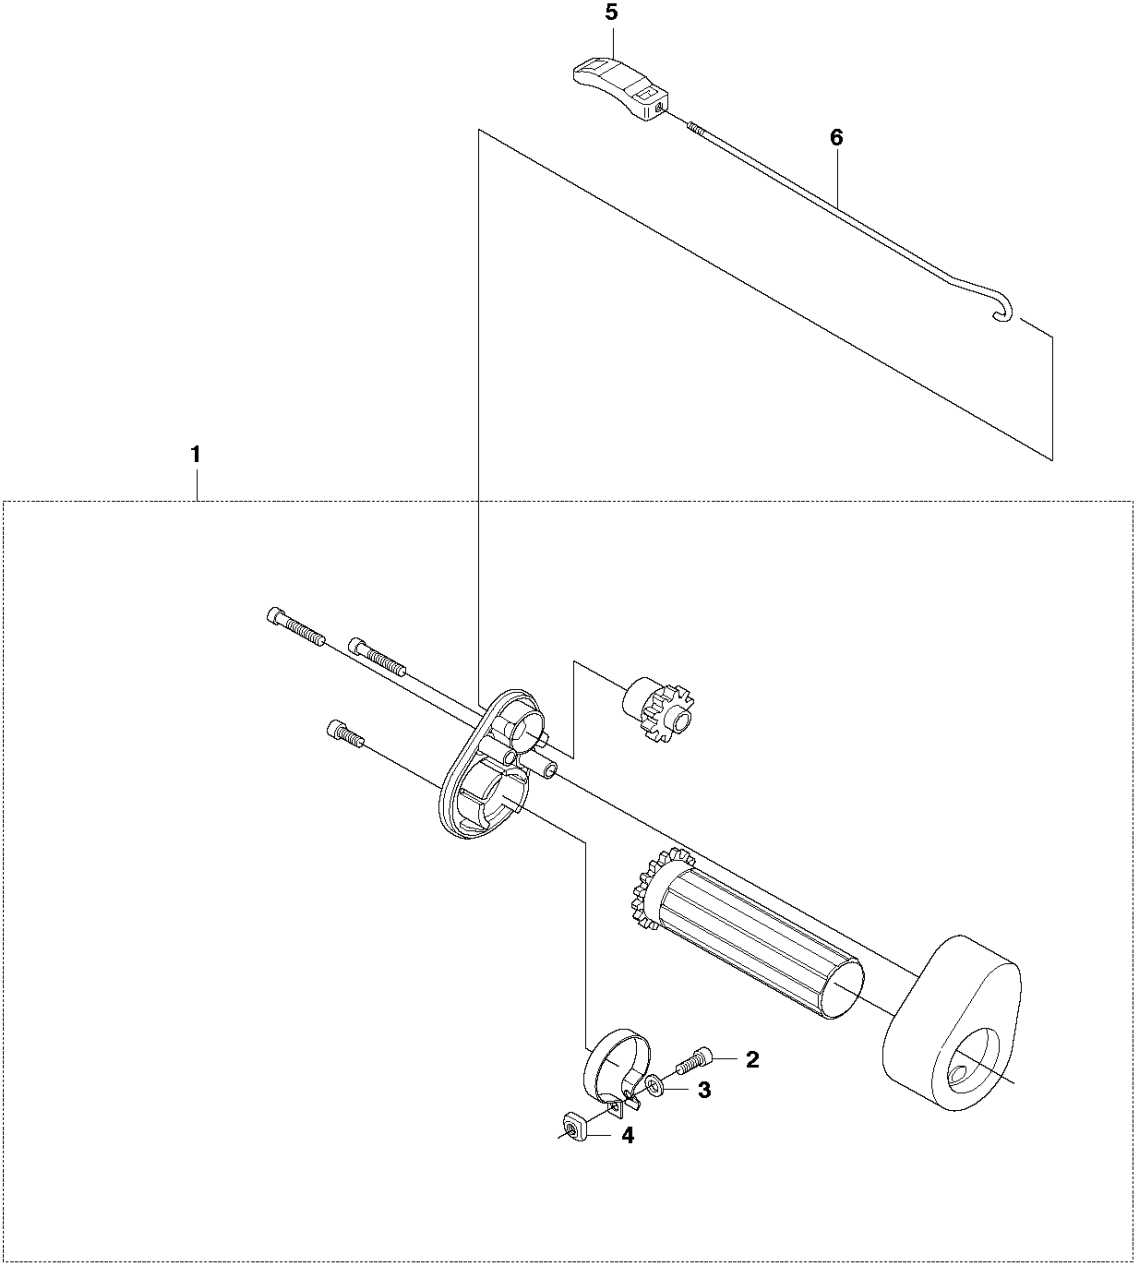

D 325HE3, 325HE4
LEVER

HANDLE

325 HE3, 966787601 from 2015 -

Ref	Part No	Description	Remark	QTY	KIT
1	537 29 50-02	HANDLE		1	
2	725 53 29-55	SCREW IHSCM		1	1
3	734 11 46-01	WASHER		1	1
4	503 22 65-01	SQUARE NUT		1	1
5	537 29 56-01	CLAMP		1	
6	522 84 89-02	SHAFT		1	