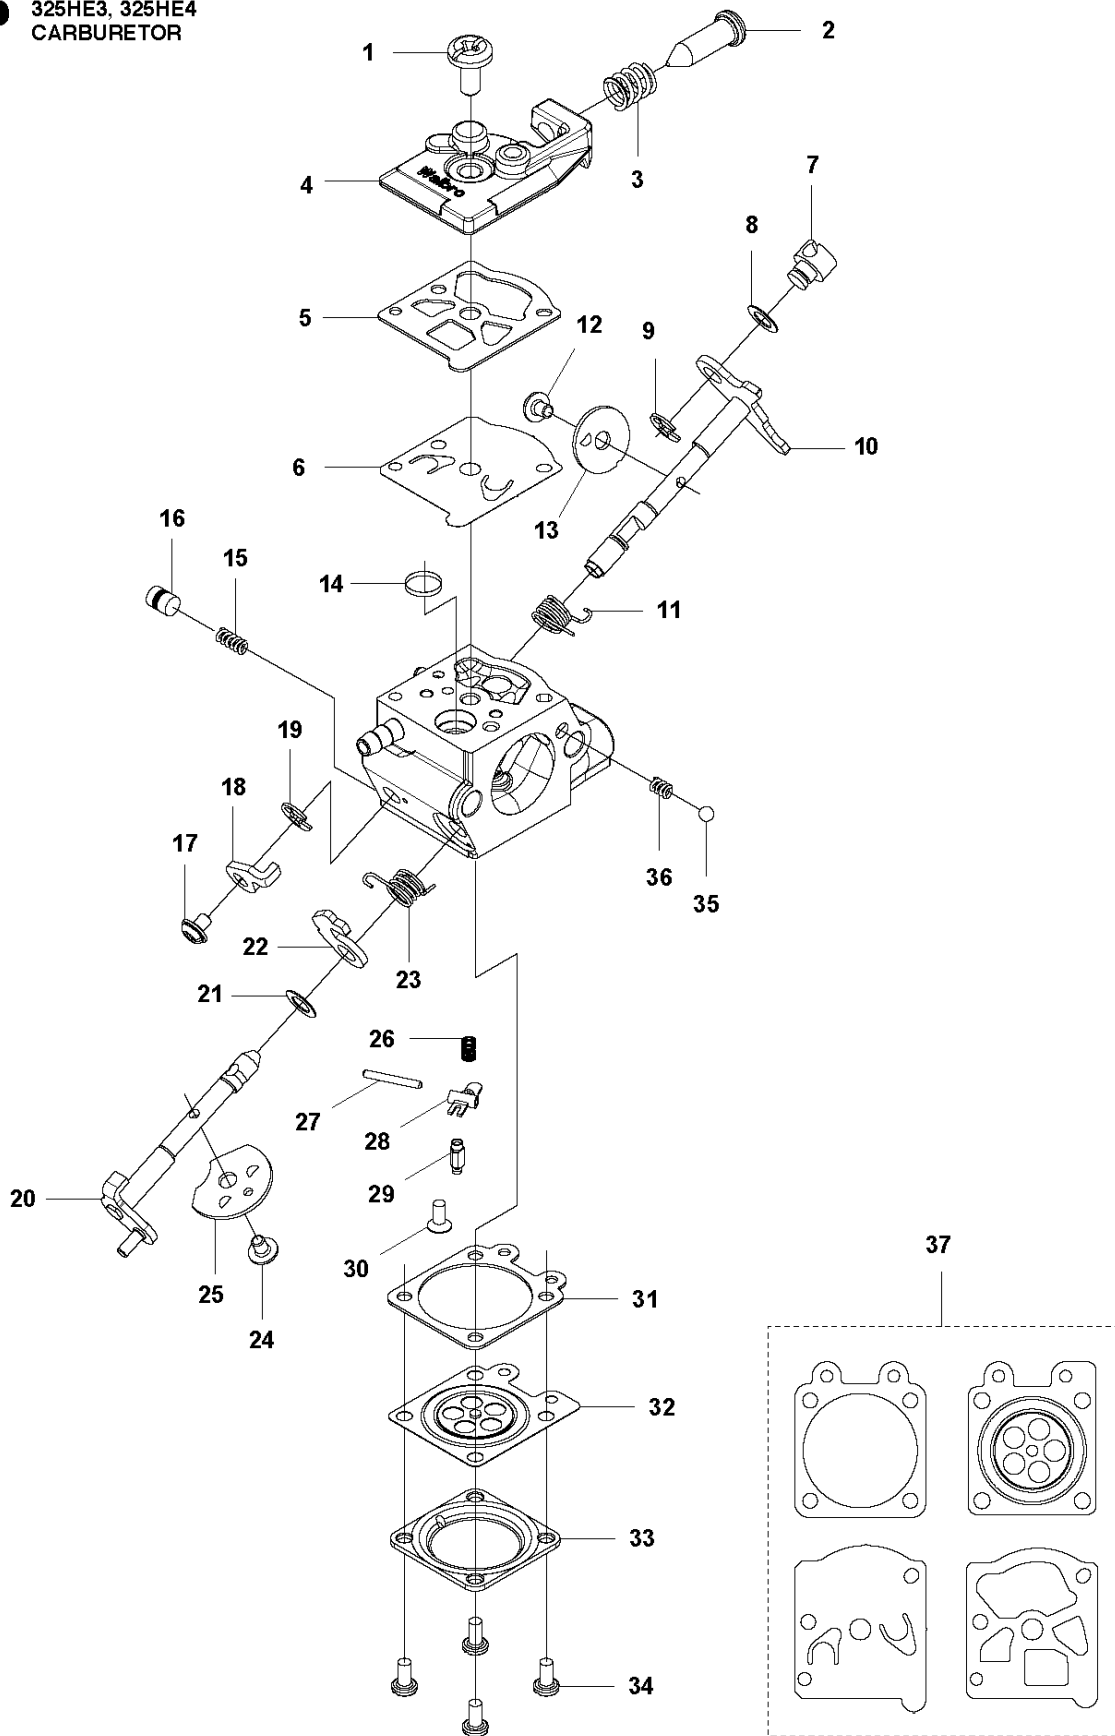

P 325HE3, 325HE4
CARBURETOR

CARBURETOR

325 HE4, 966787701 from 2015 -

Ref	Part No	Description	Remark	QTY KIT
1	520 97 63-01	SCREW		1
2	577 81 57-01	SCREW		1
3	513 59 32-01	SPRING		1
4	579 19 06-01	COVER		1
5	520 95 48-01	GASKET		1
6	502 21 36-01	DIAPHRAGM PUMP		1
7	513 40 08-01	SWIVEL		1
8	516 52 42-01	WASHER		1
9	506 73 86-01	RING		1
10	579 19 07-01	SHAFT		1
11	577 81 55-01	SPRING		1
12	520 75 98-01	SCREW		1
13	520 97 86-01	VALVE		1
14	520 95 70-01	SCREEN		1
15	505 05 79-01	SPRING		1
16	584 90 12-01	PISTON ASSY		1
17	520 75 98-01	SCREW		1
18	579 19 08-01	LEVER		1
19	505 05 65-01	RING		1
20	579 19 10-01	SHAFT		1
21	516 52 42-01	WASHER		1
22	584 90 13-01	LEVER		1
23	579 19 11-01	SPRING		1
24	520 75 98-01	SCREW		1
25	581 15 49-01	VALVE		1
26	578 89 54-01	SPRING		1
27	520 97 74-01	PIN		1
28	577 80 72-01	LEVER		1
29	521 08 54-01	VALVE.INLET		1
30	577 80 71-01	SCREW		1
31	516 97 21-01	GASKET		1
32	577 80 70-01	DIAPHRAGM		1
33	514 18 92-01	COVER		1
34	520 97 88-01	SCREW ASSY		4
35	514 24 26-01	BALL		1
36	514 24 33-01	SPRING.CHOKE		1
37	580 68 48-01	GASKET KIT	Coomopes by item 5, 6, 31 and 32	1