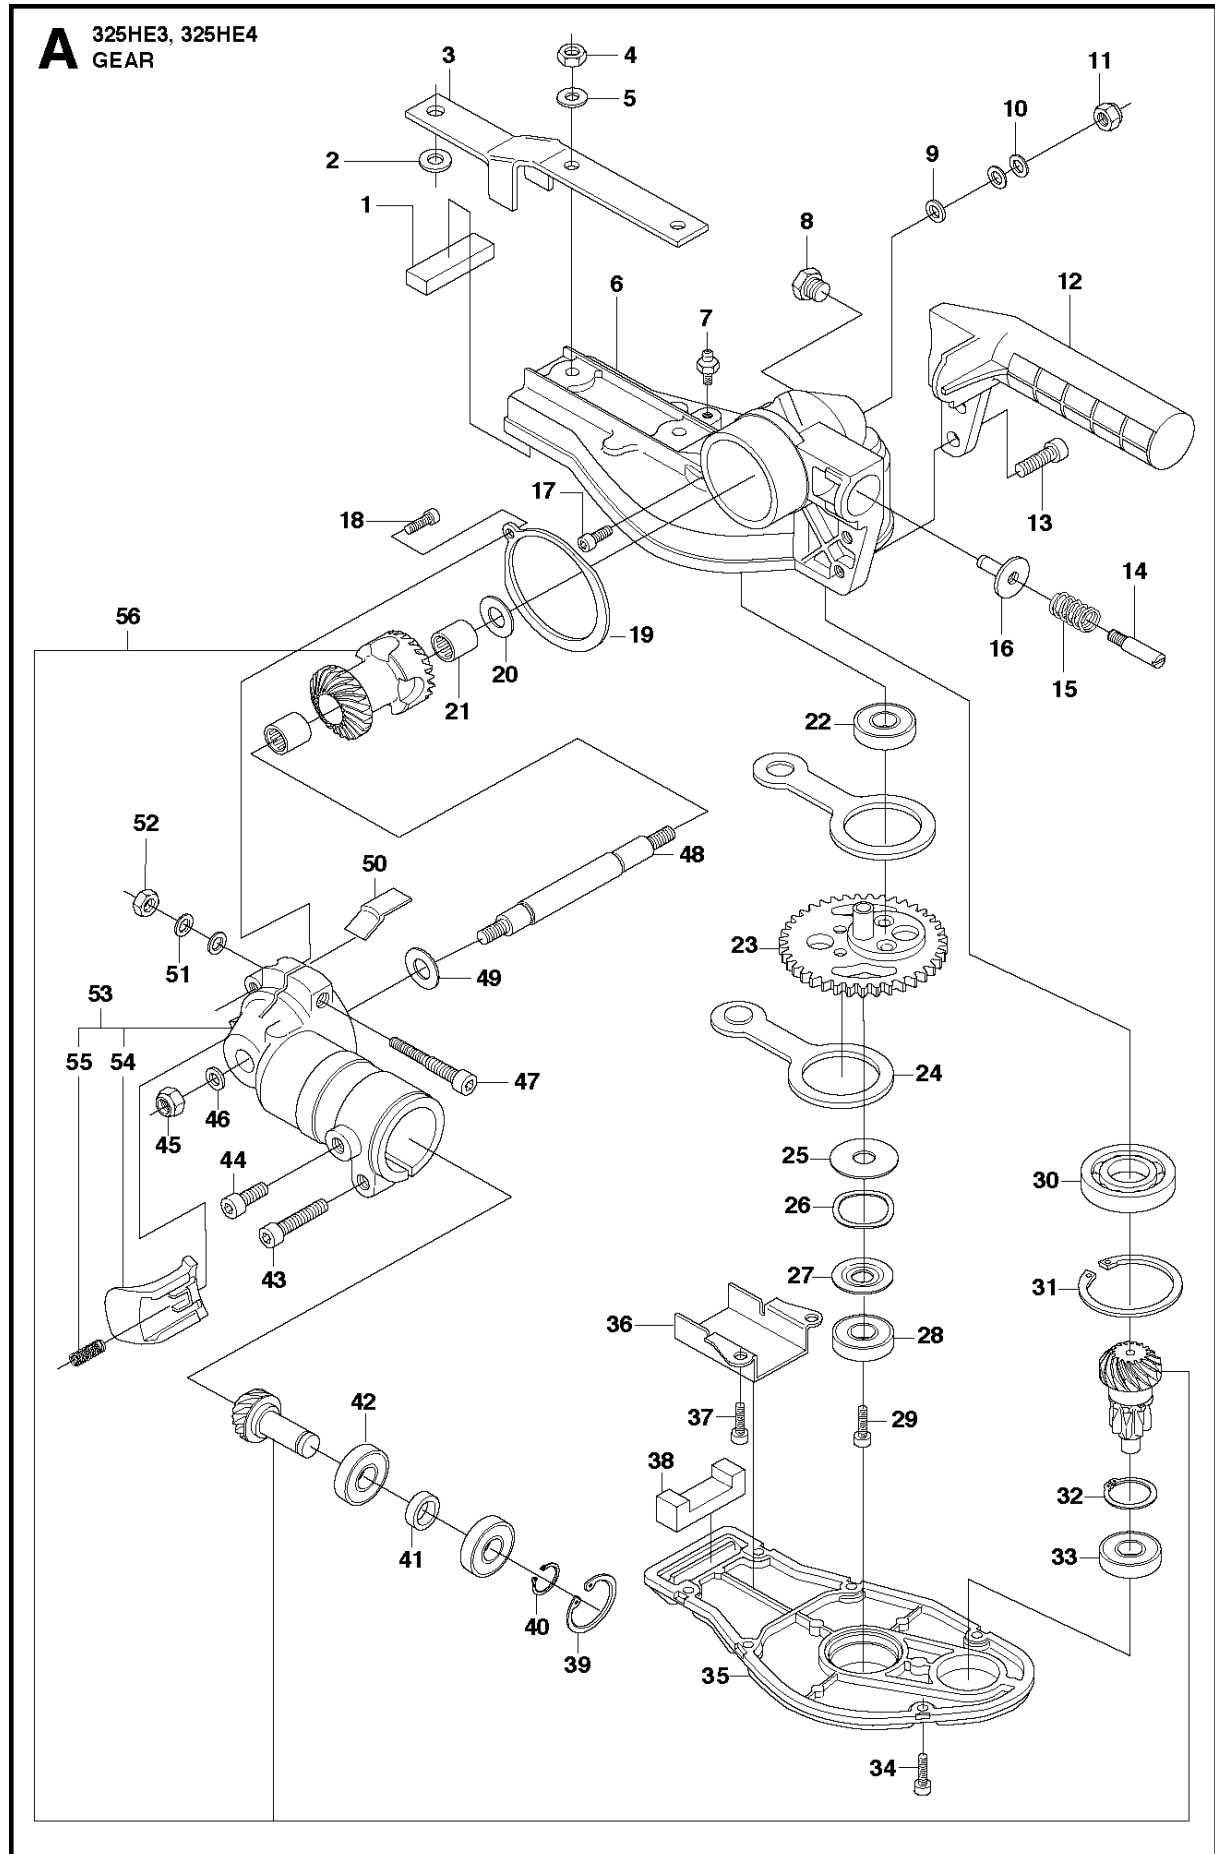

SPARE PARTS LIST

HEDGE TRIMMERS/POLE HEDGE
TRIMMERS

325 HE4, 966787701 from 2015 -

Q 325HE3, 325HE4
ACCESSORIES

ACCESSORIES

325 HE4, 966787701 from 2015 -

Ref	Part No	Description	Remark	QTY KIT
1	575 73 82-02	COMBINATION WRENCH		1
2	537 21 62-01	HARNES		1
3	588 81 48-01	GREASE		1
4	503 98 96-04	GREASE		1
5	503 55 86-01	SPANNER		1
6	537 23 30-01	HANDLE		1