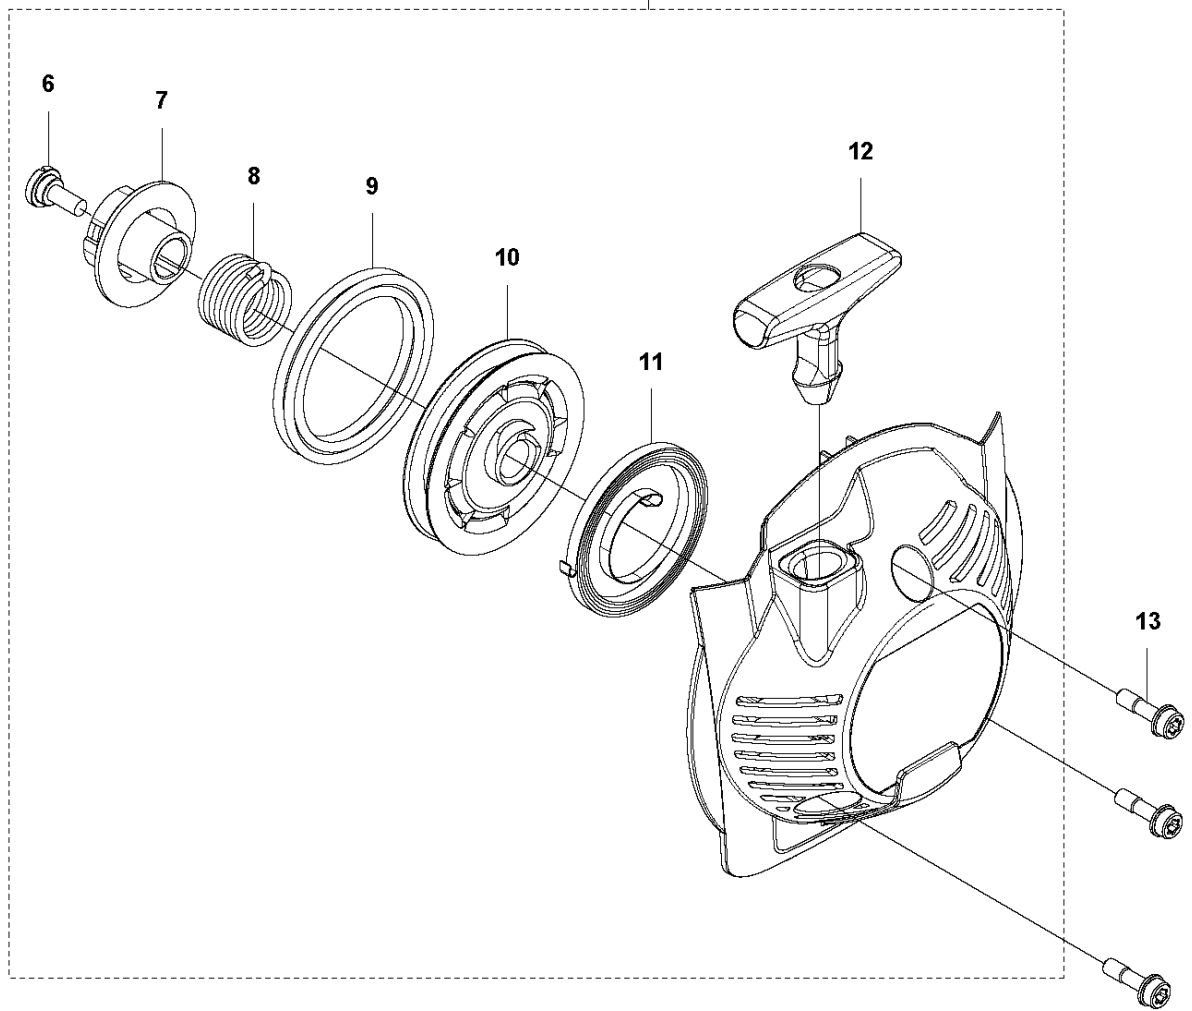

H 325HE3, 325HE4
STARTER

STARTER

325 HE4, 966787701 from 2015 -

Ref	Part No	Description	Remark	QTY	KIT
1	581 14 65-01	STARTER PULLEY		1	
2	521 60 04-01	E-RING		2	1
3	521 60 03-01	SPRING		2	1
4	521 60 02-01	RATCHET		2	1
5	578 99 25-01	STARTER		1	
6	506 61 30-01	SCREW		1	5
7	576 40 12-01	PULLEY		1	5
8	577 13 41-01	SPRING		1	5
9	579 06 46-01	ROPE		1	5
10	579 06 48-01	STARTER PULLEY		1	5
11	504 11 50-01	SPRING.SPIRAL		1	5
12	575 48 95-01	STARTER HANDLE		1	5
13	577 81 54-01	BOLT		3	5
14	579 36 96-01	DECAL		1