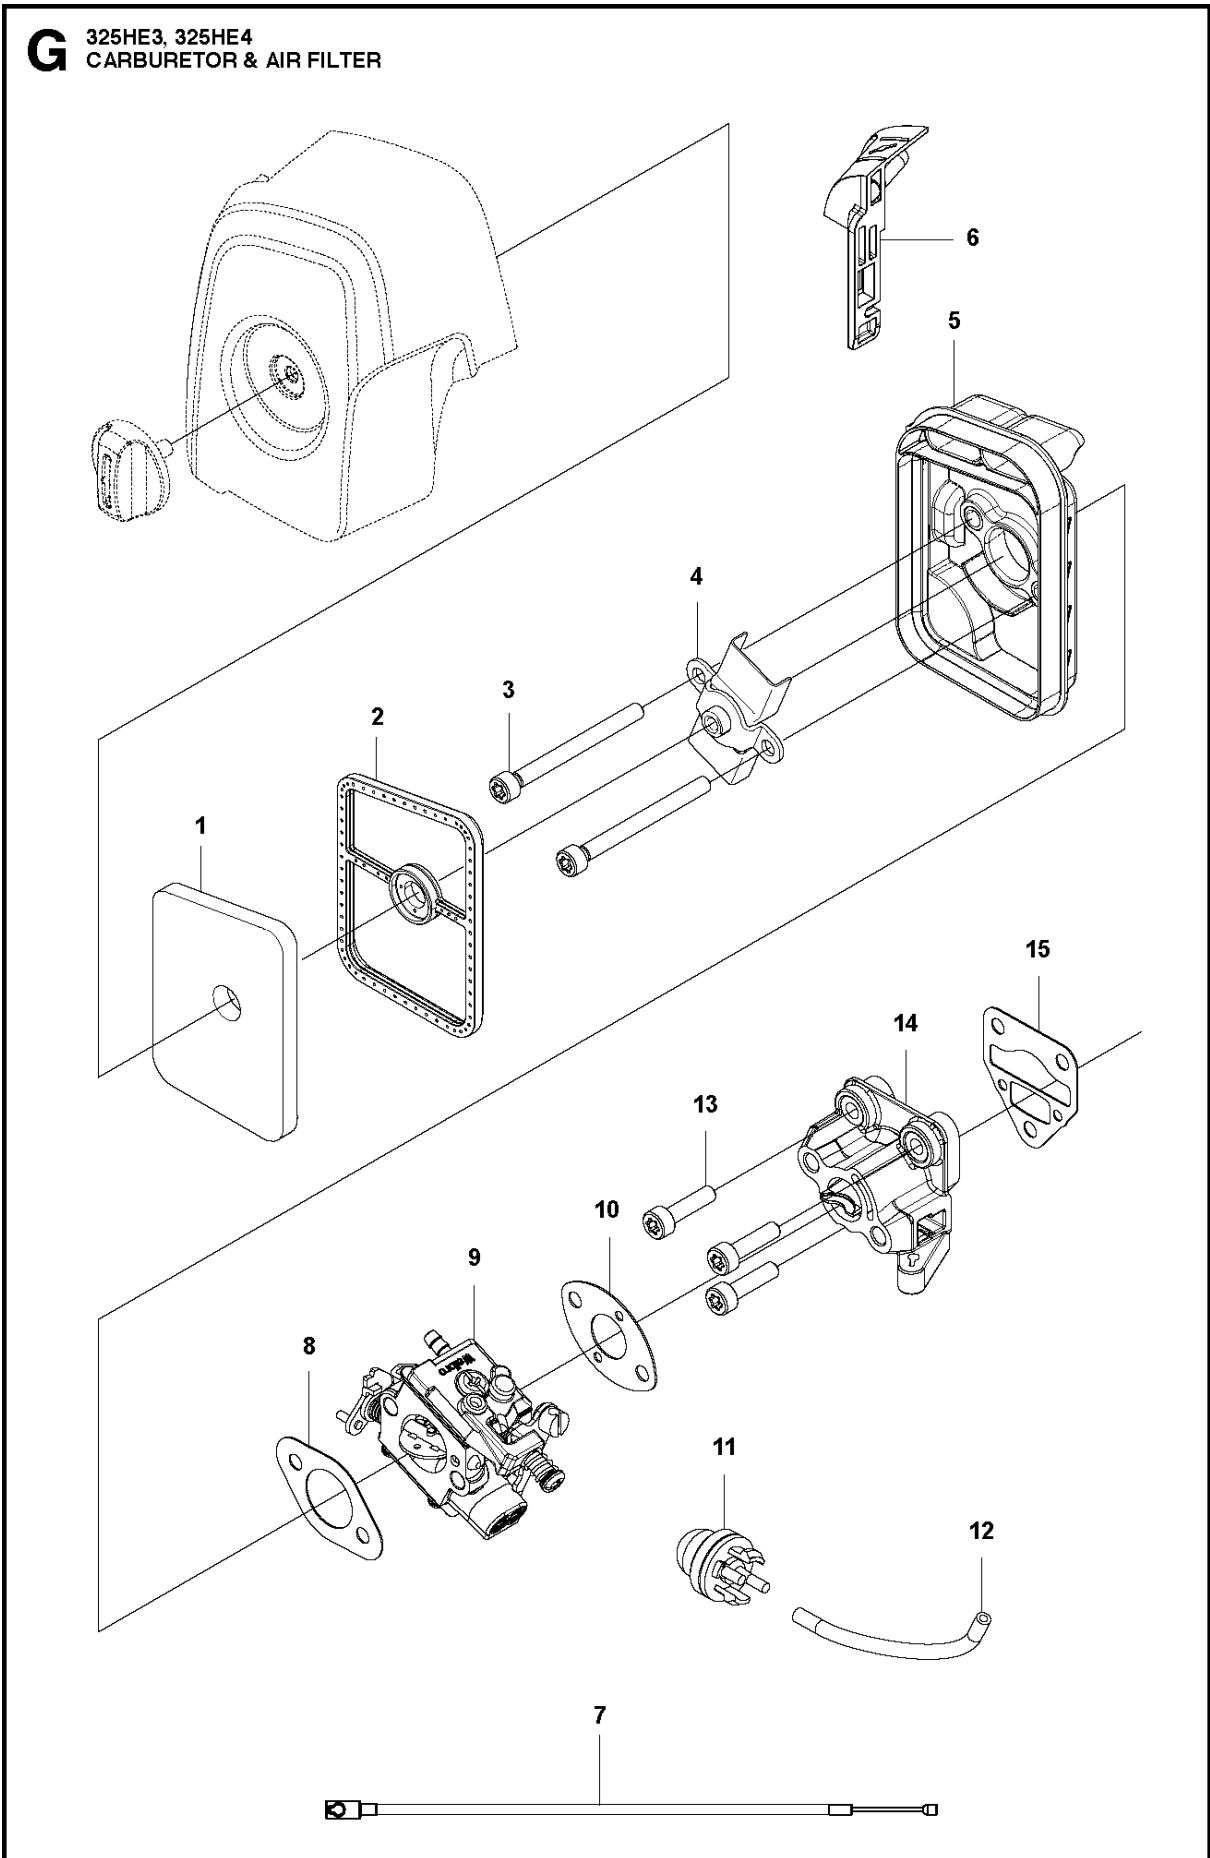

CARBURETOR & AIR FILTER

325 HE4, 966787701 from 2015 -

Ref	Part No	Description	Remark	QTY KIT
1	581 04 74-01	AIR FILTER		1
2	581 45 18-01	AIR FILTER		1
3	580 46 72-01	BOLT		2
4	580 43 79-01	PLATE		1
5	581 04 70-01	FILTER HOUSING		1
6	577 84 83-01	CHOKE CONTROL		1
7	578 86 43-01	THROTTLE CABLE		1
8	577 88 24-02	GASKET		1
9	584 90 14-01	CARBURETTOR		1
10	576 39 91-02	GASKET		1
11	503 93 66-01	PRIMER HOUSING		1
12	577 05 05-01	PIPE		1
13	504 11 43-01	SCREW		3
14	578 90 83-01	INSULATOR		1
15	576 39 89-01	GASKET		1