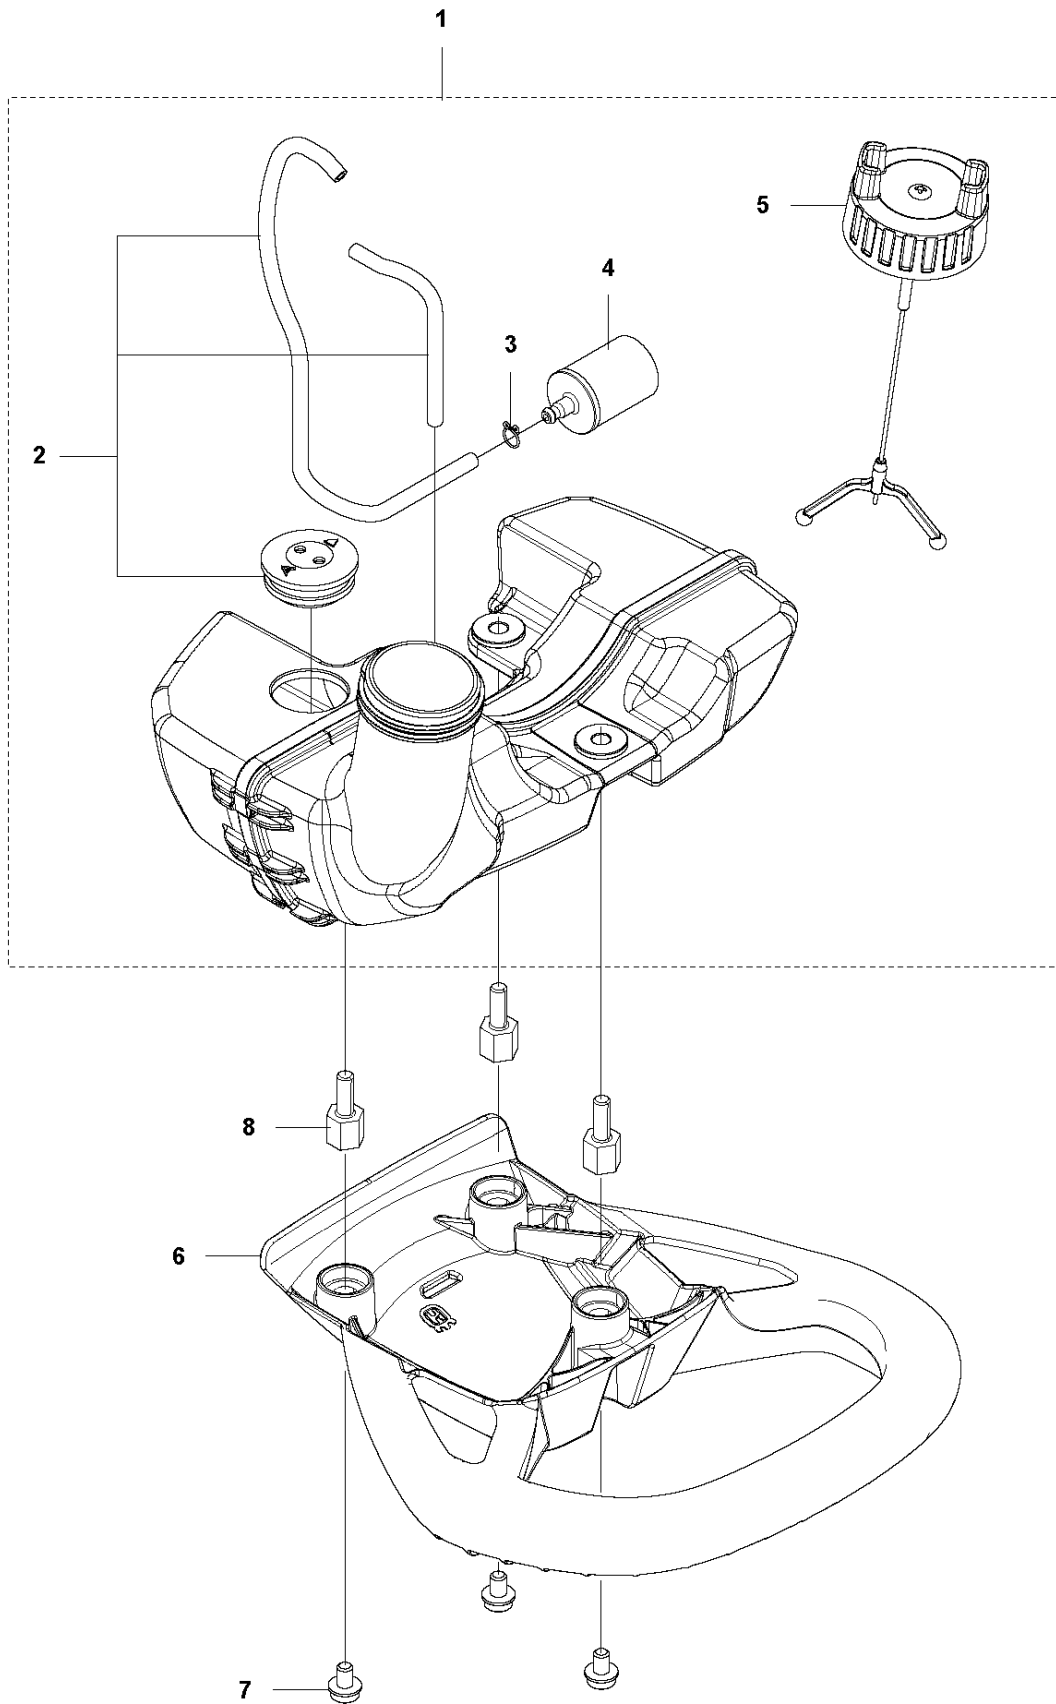

K2 325HE4
FUEL TANK

FUEL TANK

325 HE4, 966787701 from 2015 -

Ref	Part No	Description	Remark	QTY	KIT
1	576 40 51-01	FUEL TANK		1	
1	576 40 51-02	FUEL TANK	Australia / New Zealand	1	
2	579 21 03-02	HOSE ASSY		1	1
2	577 50 99-03	PIPE	Australia / New Zealand	1	
3	506 70 70-01	CLIP		1	1
4	503 44 32-01	FILTER		1	1
5	579 64 57-03	TANK CAP		1	1
6	587 36 59-01	BUMPER		1	
7	525 75 51-08	SCREW ITXSCFM		3	
8	587 61 56-01	STUD SCREW		3