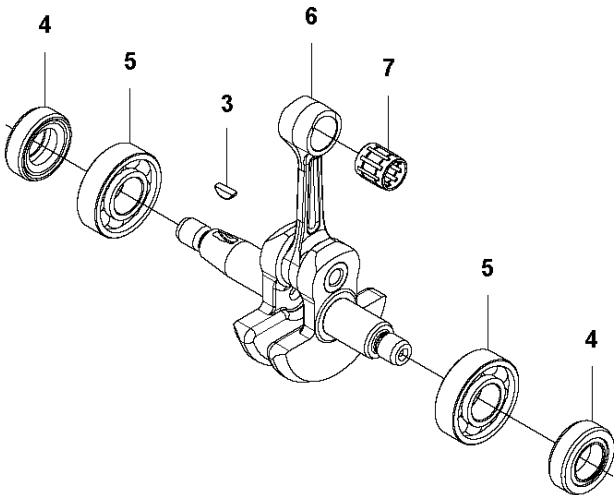

N 325HE3, 325HE4
CRANKSHAFT

CRANKSHAFT

325 HE4, 966787701 from 2015 -

Ref	Part No	Description	Remark	QTY KIT
1	576 40 46-01	MUFFLER		1
2	544 25 68-01	SCREW		1
3	506 68 94-01	KEY		1
4	504 12 15-01	SEALING		2
5	506 61 03-01	BEARING		2
6	579 22 32-01	CRANKSHAFT		1
7	576 40 27-01	BEARING		1