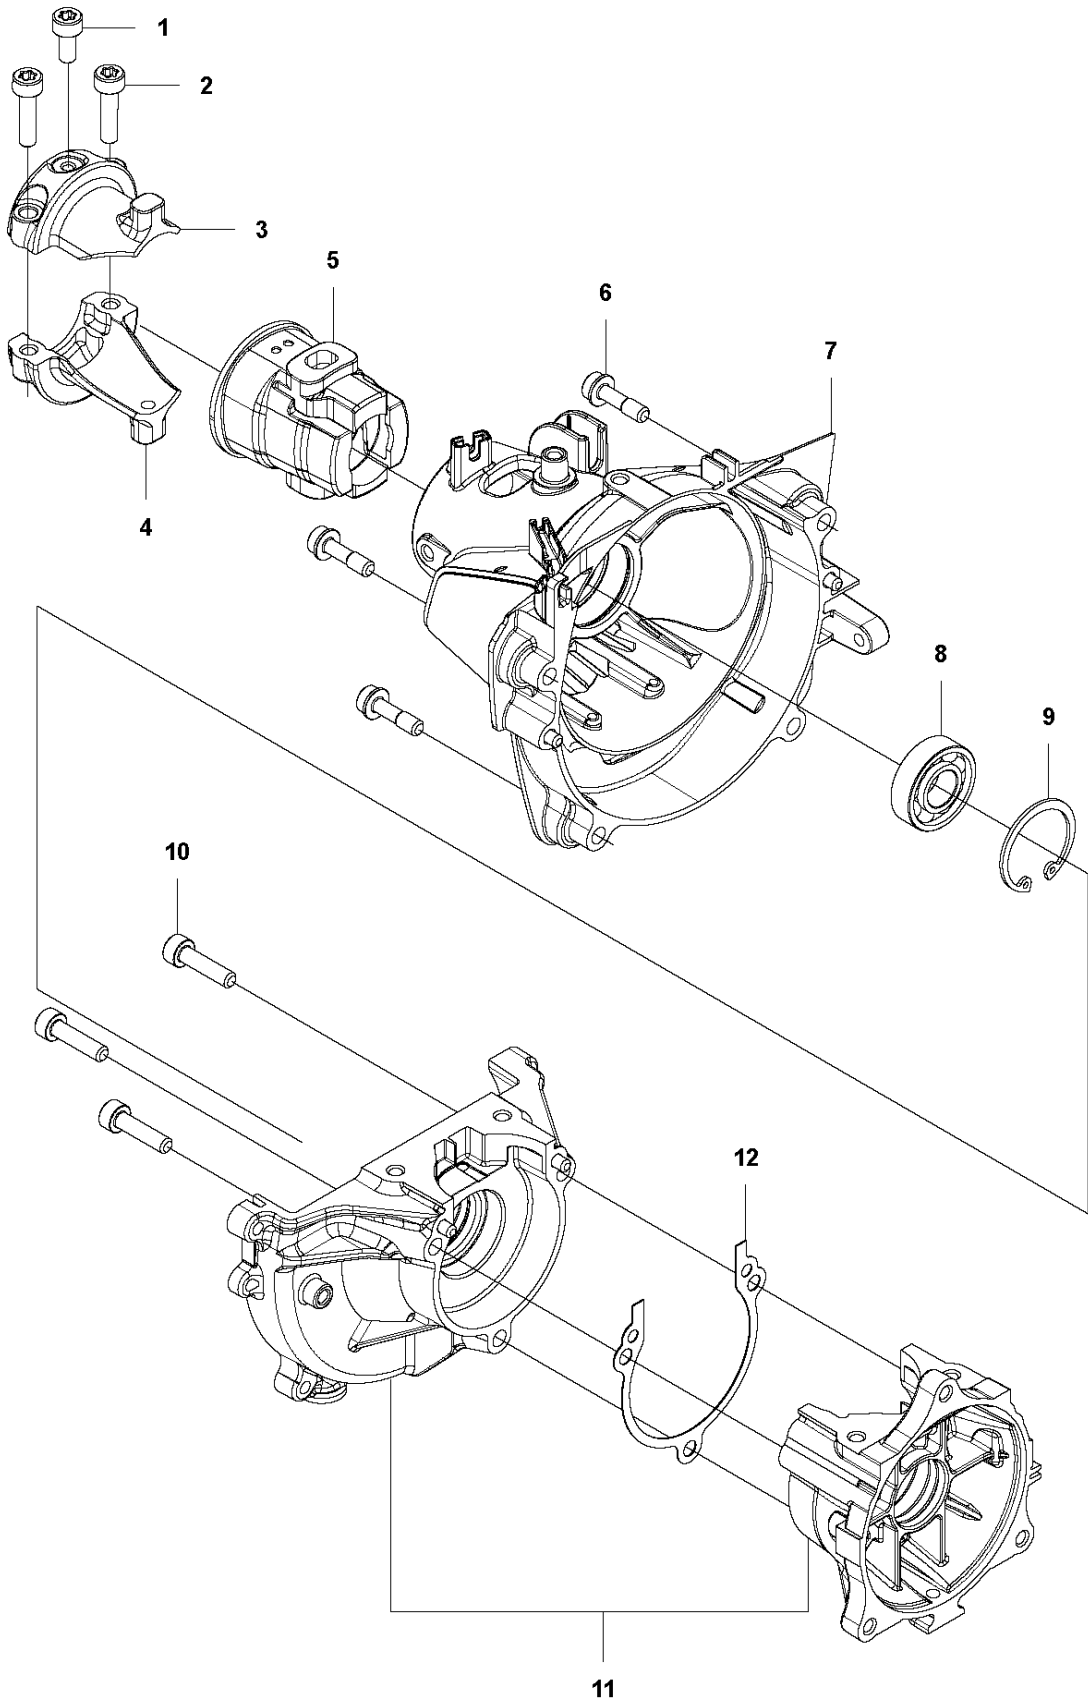

J 325HE3, 325HE4
CRANKCASE

CRANKCASE

325 HE4, 966787701 from 2015 -

Ref	Part No	Description	Remark	QTY KIT
1	529 26 81-01	BOLT		1
2	577 94 20-01	BOLT		2
3	576 42 07-02	BRACKET		1
4	576 42 08-02	BRACKET		1
5	576 42 05-01	CUSHION		1
6	577 81 54-01	BOLT		4
7	576 40 41-01	HOUSING		1
8	525 95 32-01	BEARING		1
9	506 60 99-01	RING		1
10	504 11 43-01	SCREW		3
11	581 30 86-02	CRANKCASE		1
12	576 39 95-02	GASKET		1