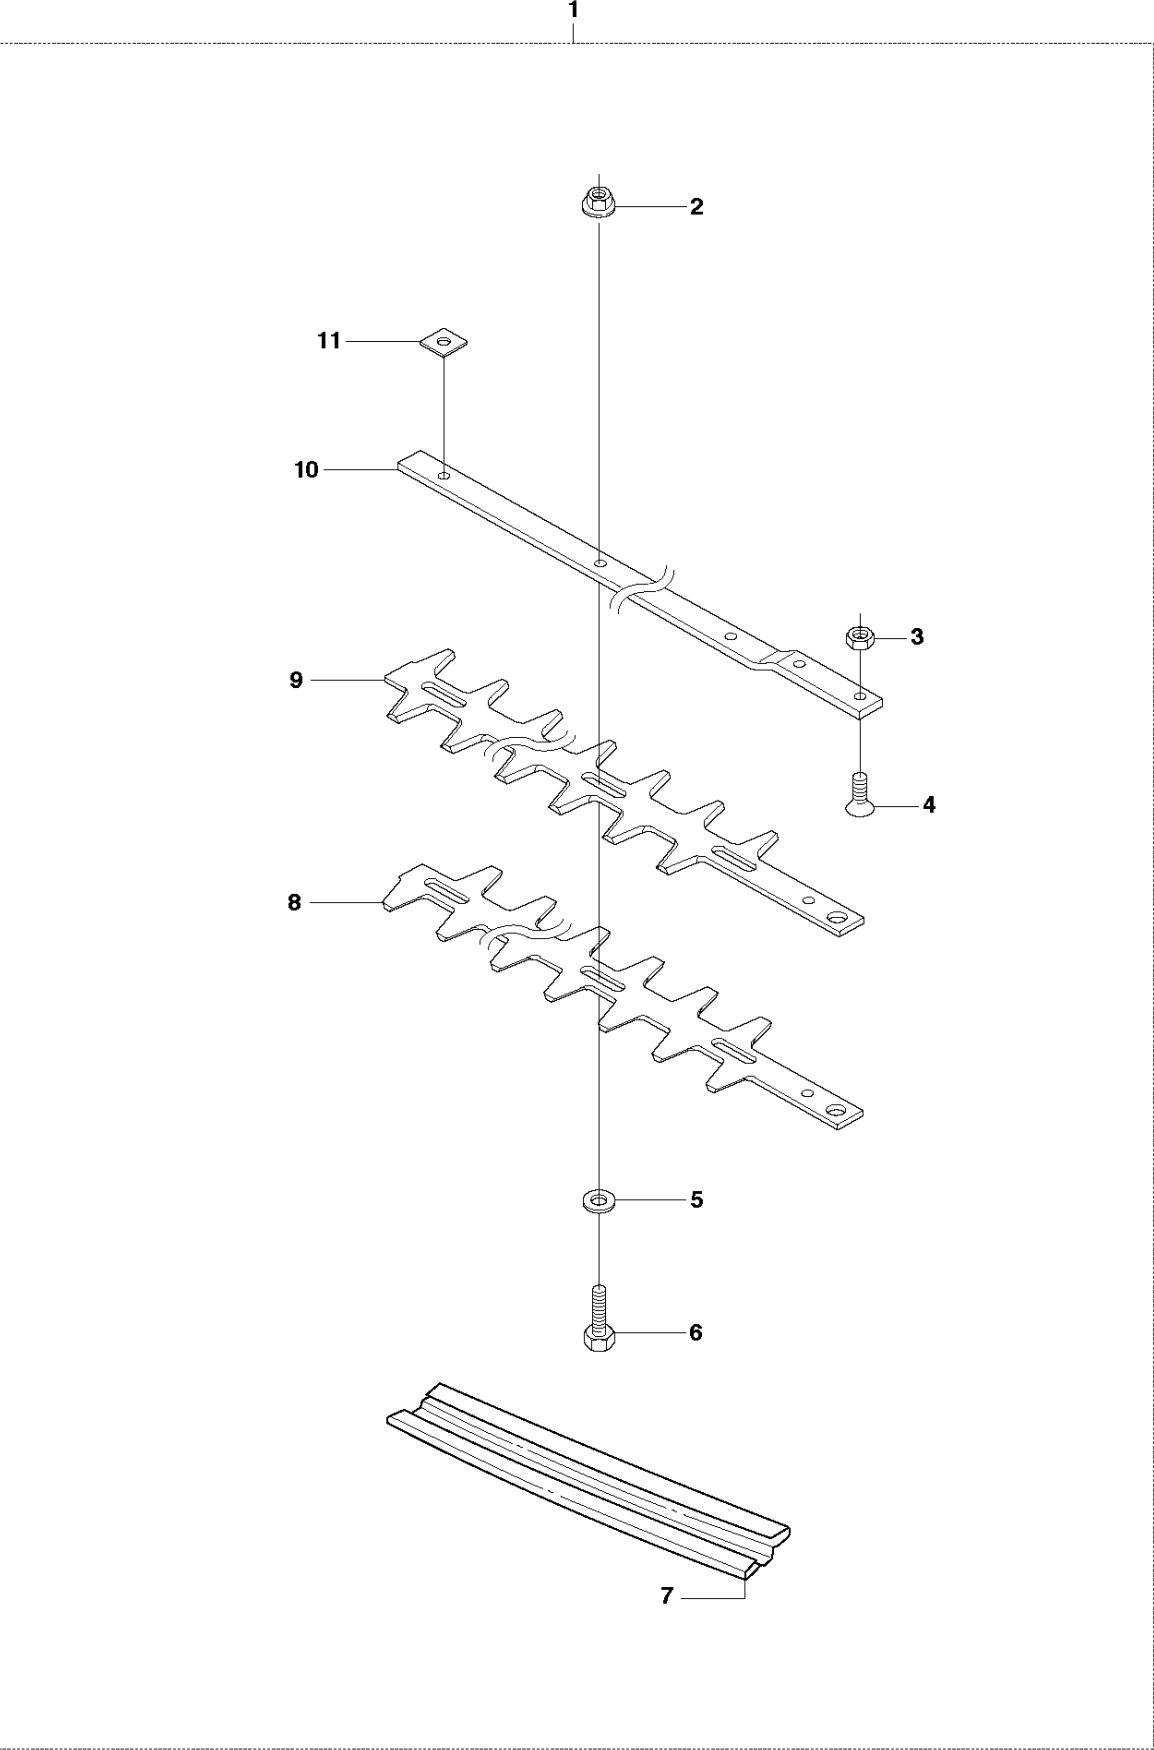

B1 325HE3, 325HE4
CUTTING EQUIPMENT

CUTTING EQUIPMENT

325 HE4, 966787701 from 2015 -

Ref	Part No	Description	Remark	QTY KIT
1	505 06 55-02	CUTTING DECK		1
2	503 22 75-02	NUT		4
3	503 22 10-12	HEXAGON NUT		2
4	725 63 31-55	SCREW IHCSFM		2
5	503 23 00-24	WASHER		4
6	503 20 17-22	SCREW EHHM		4
7	544 00 48-01	TRANSPORT GUARD		1
8	505 06 48-01	BLADE		1
9	505 06 48-01	BLADE		1
10	537 28 39-01	BEAM		1
11	544 46 27-01	WASHER STEEL		1