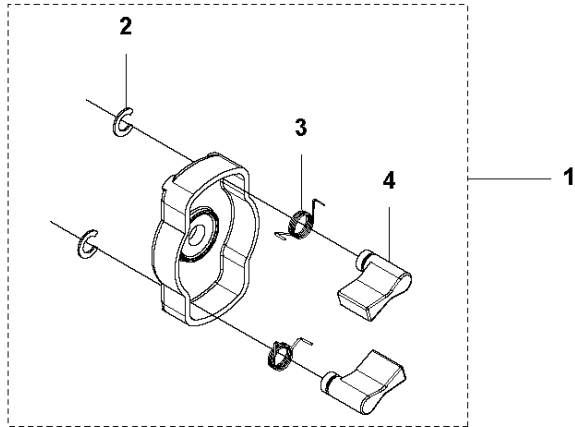

H 325HE3, 325HE4
STARTER

STARTER

325 HE4, 966787701 from 2015 -

Ref	Part No	Description	Remark	QTY	KIT
1	581 14 65-01	STARTER PULLEY		1	
2	521 60 04-01	E-RING		2	1
3	521 60 03-01	SPRING		2	1
4	521 60 02-01	RATCHET		2	1
5	578 99 25-01	STARTER		1	
6	506 61 30-01	SCREW		1	5
7	576 40 12-01	PULLEY		1	5
8	577 13 41-01	SPRING		1	5
9	579 06 46-01	ROPE		1	5
10	579 06 48-01	STARTER PULLEY		1	5
11	504 11 50-01	SPRING.SPIRAL		1	5
12	575 48 95-01	STARTER HANDLE		1	5
13	577 81 54-01	BOLT		3	5
14	579 36 96-01	DECAL		1