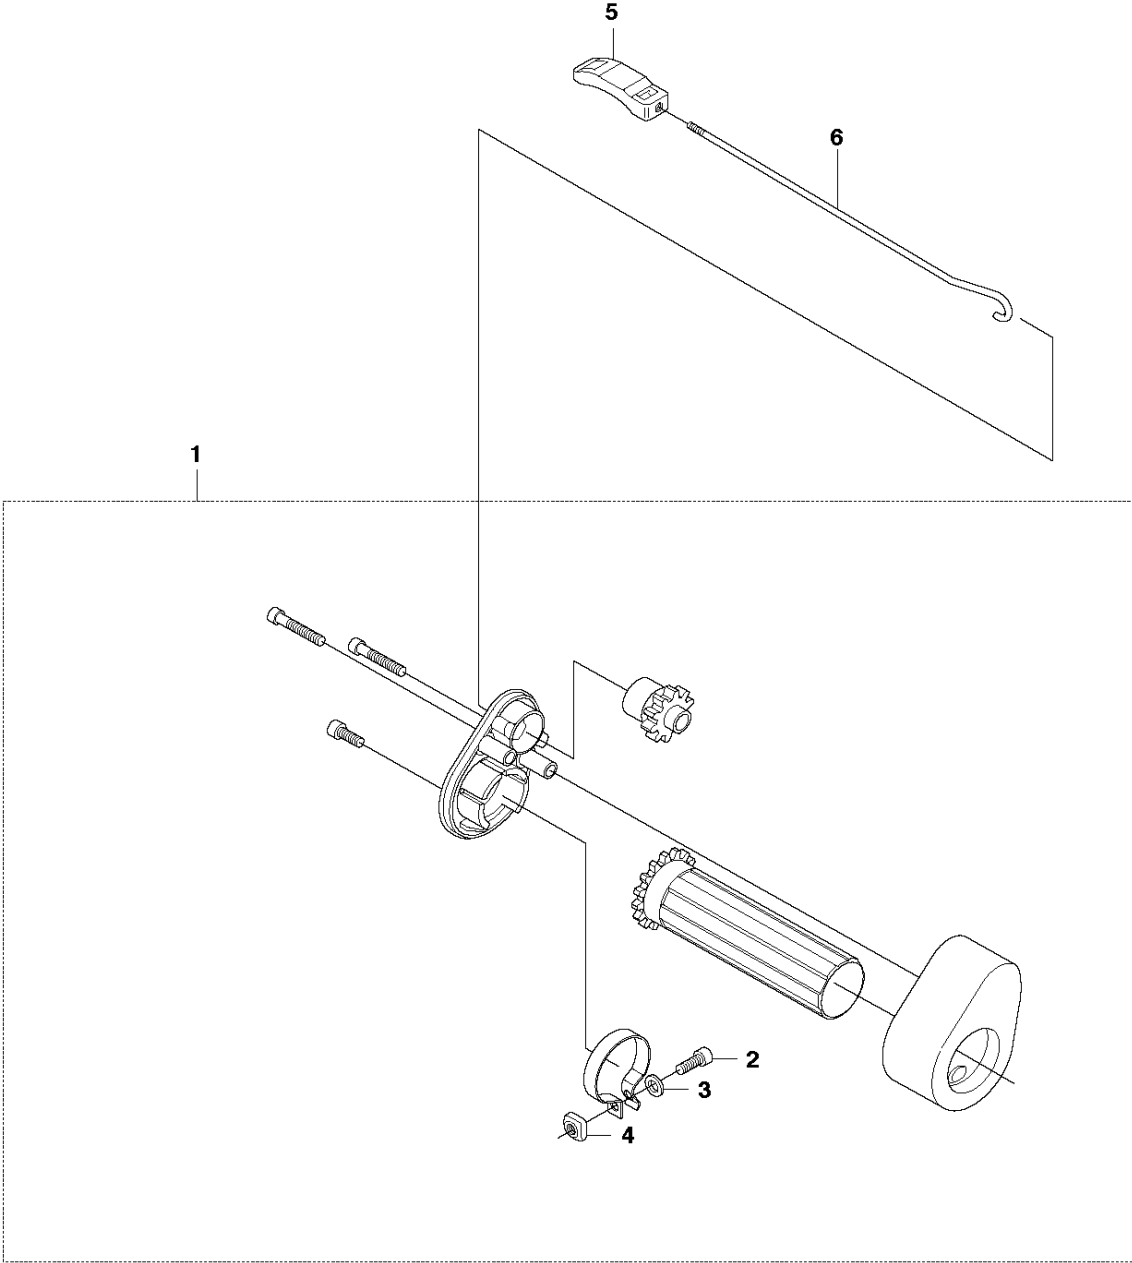

D 325HE3, 325HE4
LEVER

HANDLE

325 HE4, 966787701 from 2015 -

Ref	Part No	Description	Remark	QTY	KIT
1	537 29 50-02	HANDLE		1	
2	725 53 29-55	SCREW IHSCM		1	1
3	734 11 46-01	WASHER		1	1
4	503 22 65-01	SQUARE NUT		1	1
5	537 29 56-01	CLAMP		1	
6	522 84 89-02	SHAFT		1	