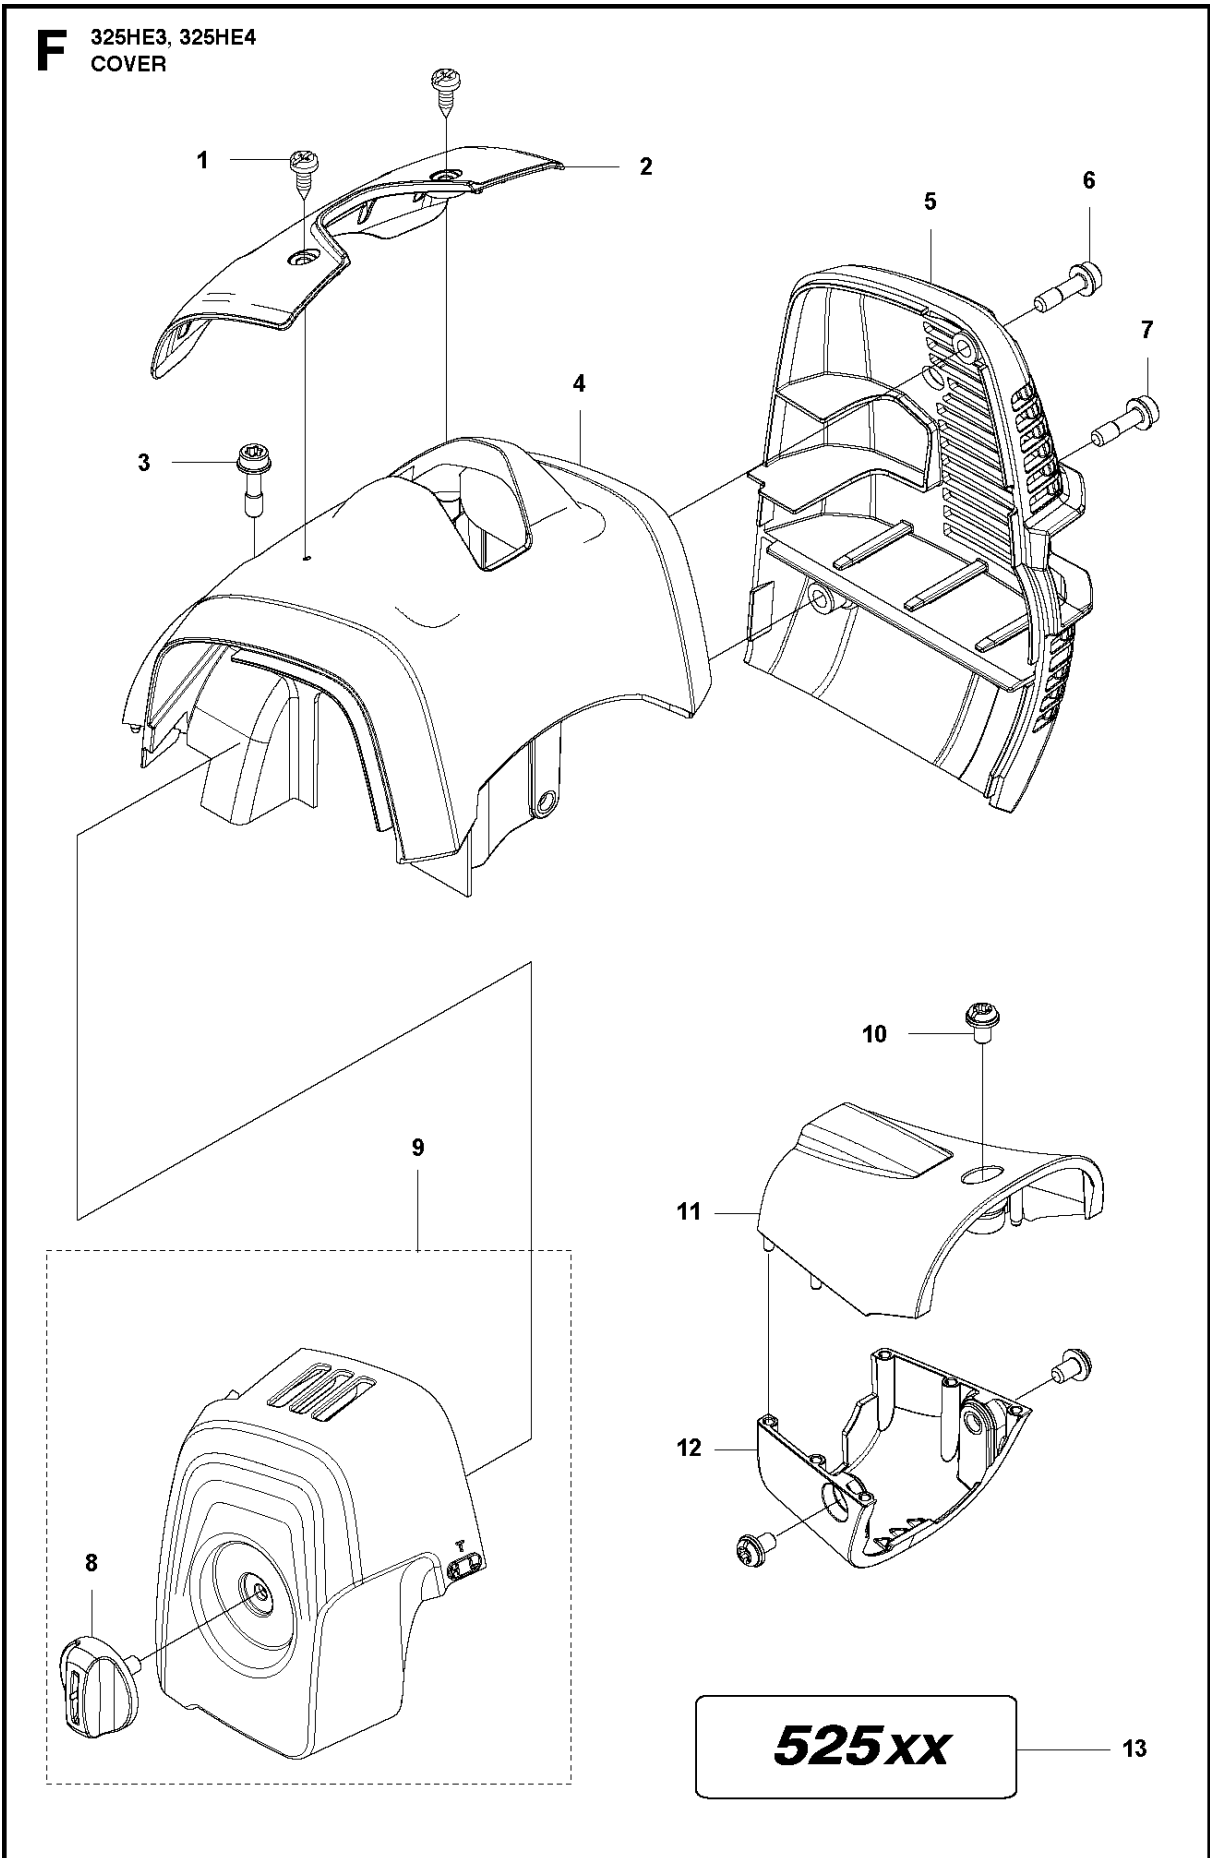

F 325HE3, 325HE4
COVER

COVER

325 HE4, 966787701 from 2015 -

Ref	Part No	Description	Remark	QTY KIT
1	503 21 35-12	SCREW CCRPANT		2
2	576 40 45-01	ARM PROTECTION		1
3	577 81 54-01	BOLT		1
4	576 40 43-01	CYLINDER COVER		1
5	576 40 47-01	MUFFLER GUARD		1
6	577 81 54-01	BOLT		1
7	577 81 54-01	BOLT		1
8	576 99 24-02	KNOB		1 9
9	581 04 73-01	FILTER COVER ASSY		1
10	544 25 68-01	SCREW		3
11	577 84 82-01	COVER	524L, 525L, LS, LST, RJD	1
11	577 85 11-01	COVER	RS	1
12	577 84 81-01	COVER	524L, 525L, LS, LST, RJD	1
12	577 85 10-01	COVER	RS	1
13	579 44 58-06	DECAL	525L	1