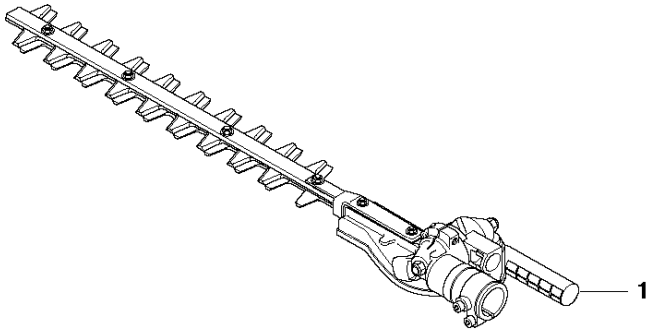

CUTTING EQUIPMENT

325 HE4, 966787701 from 2015 -

Ref	Part No	Description	Remark	QTY KIT
1	505 06 55-02	CUTTING DECK		1
2	503 22 75-02	NUT		4
3	503 22 10-12	HEXAGON NUT		2
4	725 63 31-55	SCREW IHCSFM		2
5	503 23 00-24	WASHER		4
6	503 20 17-22	SCREW EHHM		4
7	544 00 48-01	TRANSPORT GUARD		1
8	505 06 48-01	BLADE		1
9	505 06 48-01	BLADE		1
10	537 28 39-01	BEAM		1
11	544 46 27-01	WASHER STEEL		1

B3 325HE4
CUTTING EQUIPMENT