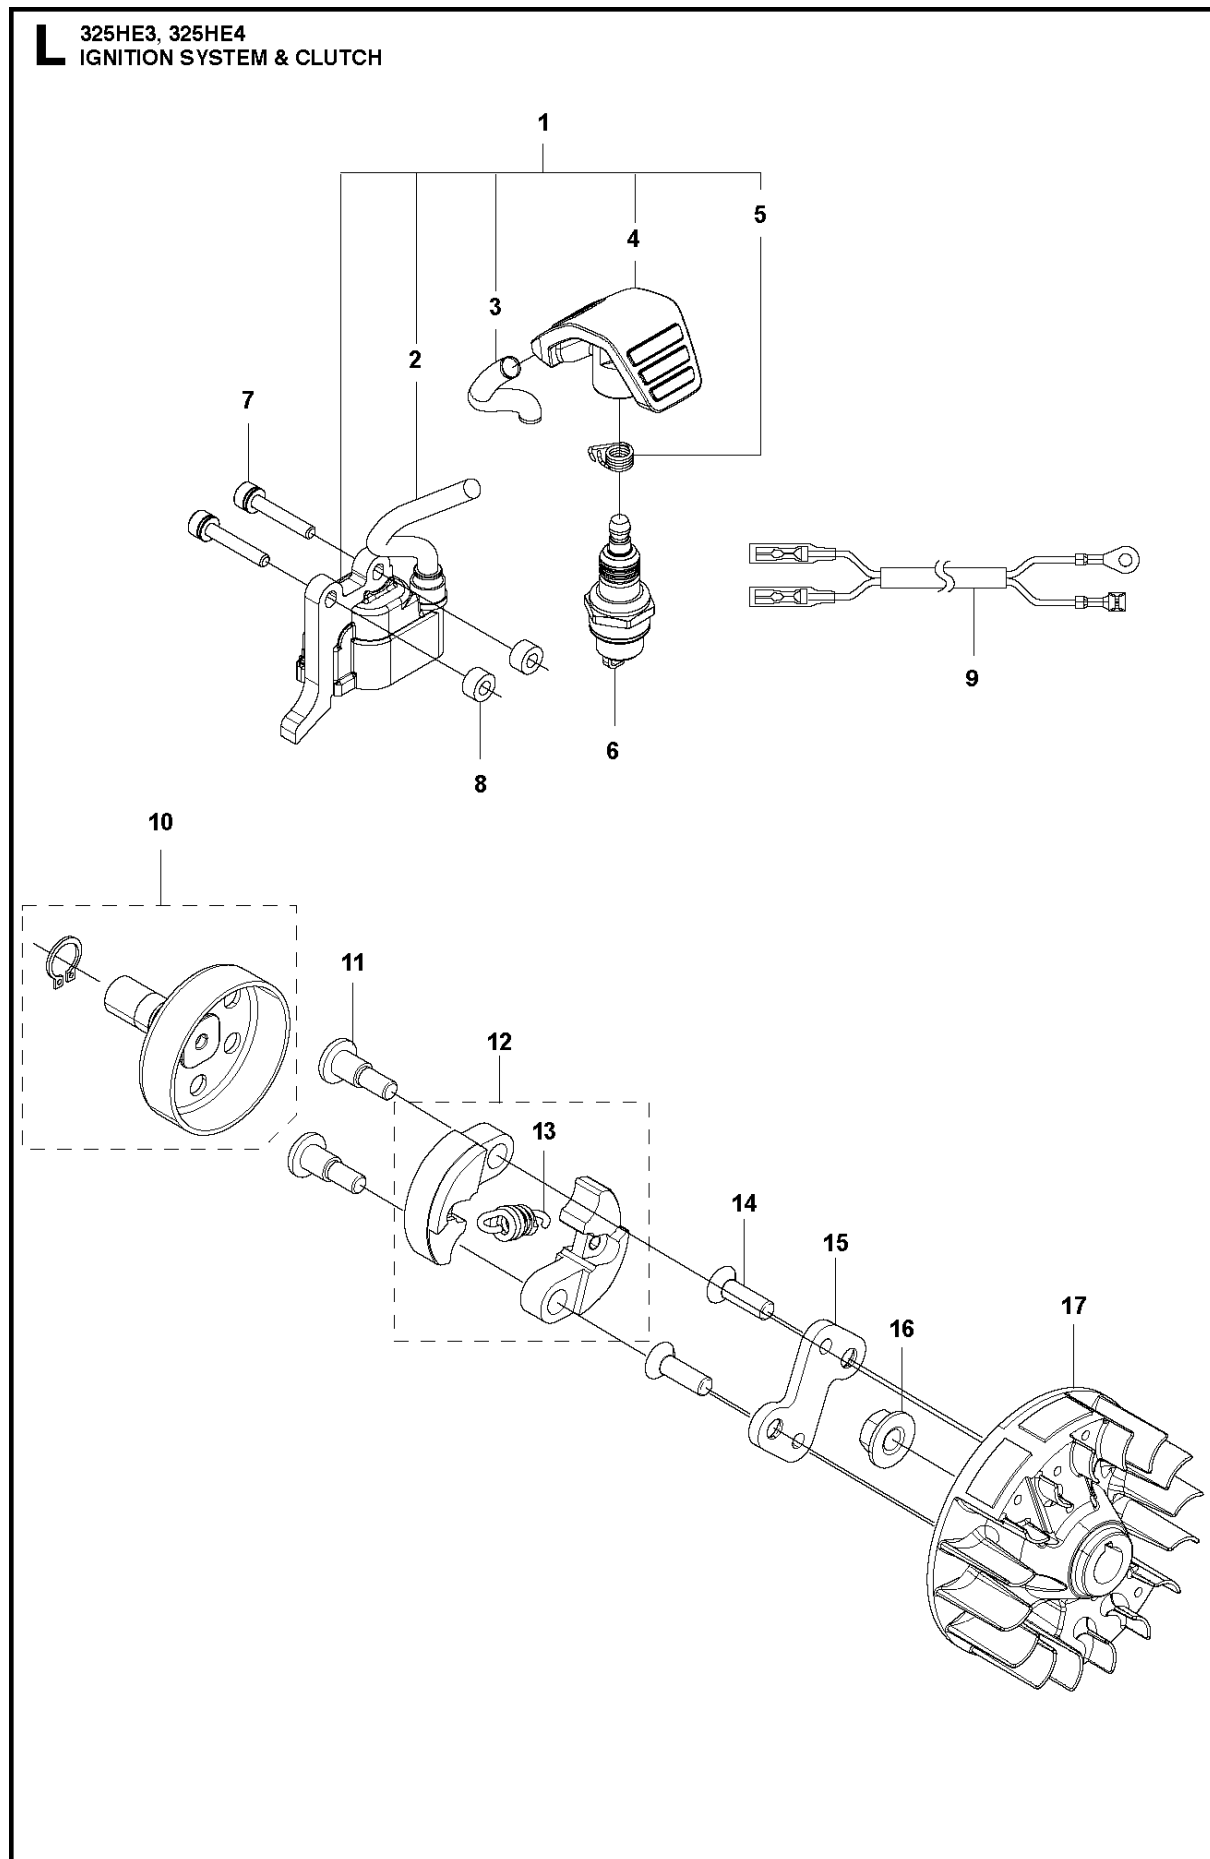

D 325HE3, 325HE4
LEVER

HANDLE

325 HE4, 966787701 from 2015 -

Ref	Part No	Description	Remark	QTY	KIT
1	537 29 50-02	HANDLE		1	
2	725 53 29-55	SCREW IHSCM		1	1
3	734 11 46-01	WASHER		1	1
4	503 22 65-01	SQUARE NUT		1	1
5	537 29 56-01	CLAMP		1	
6	522 84 89-02	SHAFT		1	

HANDLE

325 HE4, 966787701 from 2015 -

Ref	Part No	Description	Remark	QTY KIT
1	544 11 89-05	HAND GUARD		1
2	587 11 37-02	LABEL		1
3	586 29 25-01	TUBE ASSY		1
4	725 23 78-51	SCREW EHHM		1
5	734 11 52-01	WASHER		1
6	503 21 75-16	SCREW IHSCFT		1
7	503 94 03-01	DISTANCE		1
8	502 19 71-01	SQUARE NUT		1
9	503 87 19-08	HANDLE		1
12	581 16 17-01	DRIVE SHAFT		1
13	537 41 64-02	COVER		1

HANDLE

325 HE4, 966787701 from 2015 -

Ref	Part No	Description	Remark	QTY KIT
1	584 97 79-01	TUBE		1
2	537 41 64-03	COVER		1
3	537 08 55-02	HANDLE		1
4	525 75 51-01	SCREW ITXSCFM		1
5	503 94 10-01	HOOK		1
6	731 23 14-01	HEXAGON NUT		1
9	581 81 51-01	DRIVE SHAFT		1
10	585 94 40-01	DECAL		1