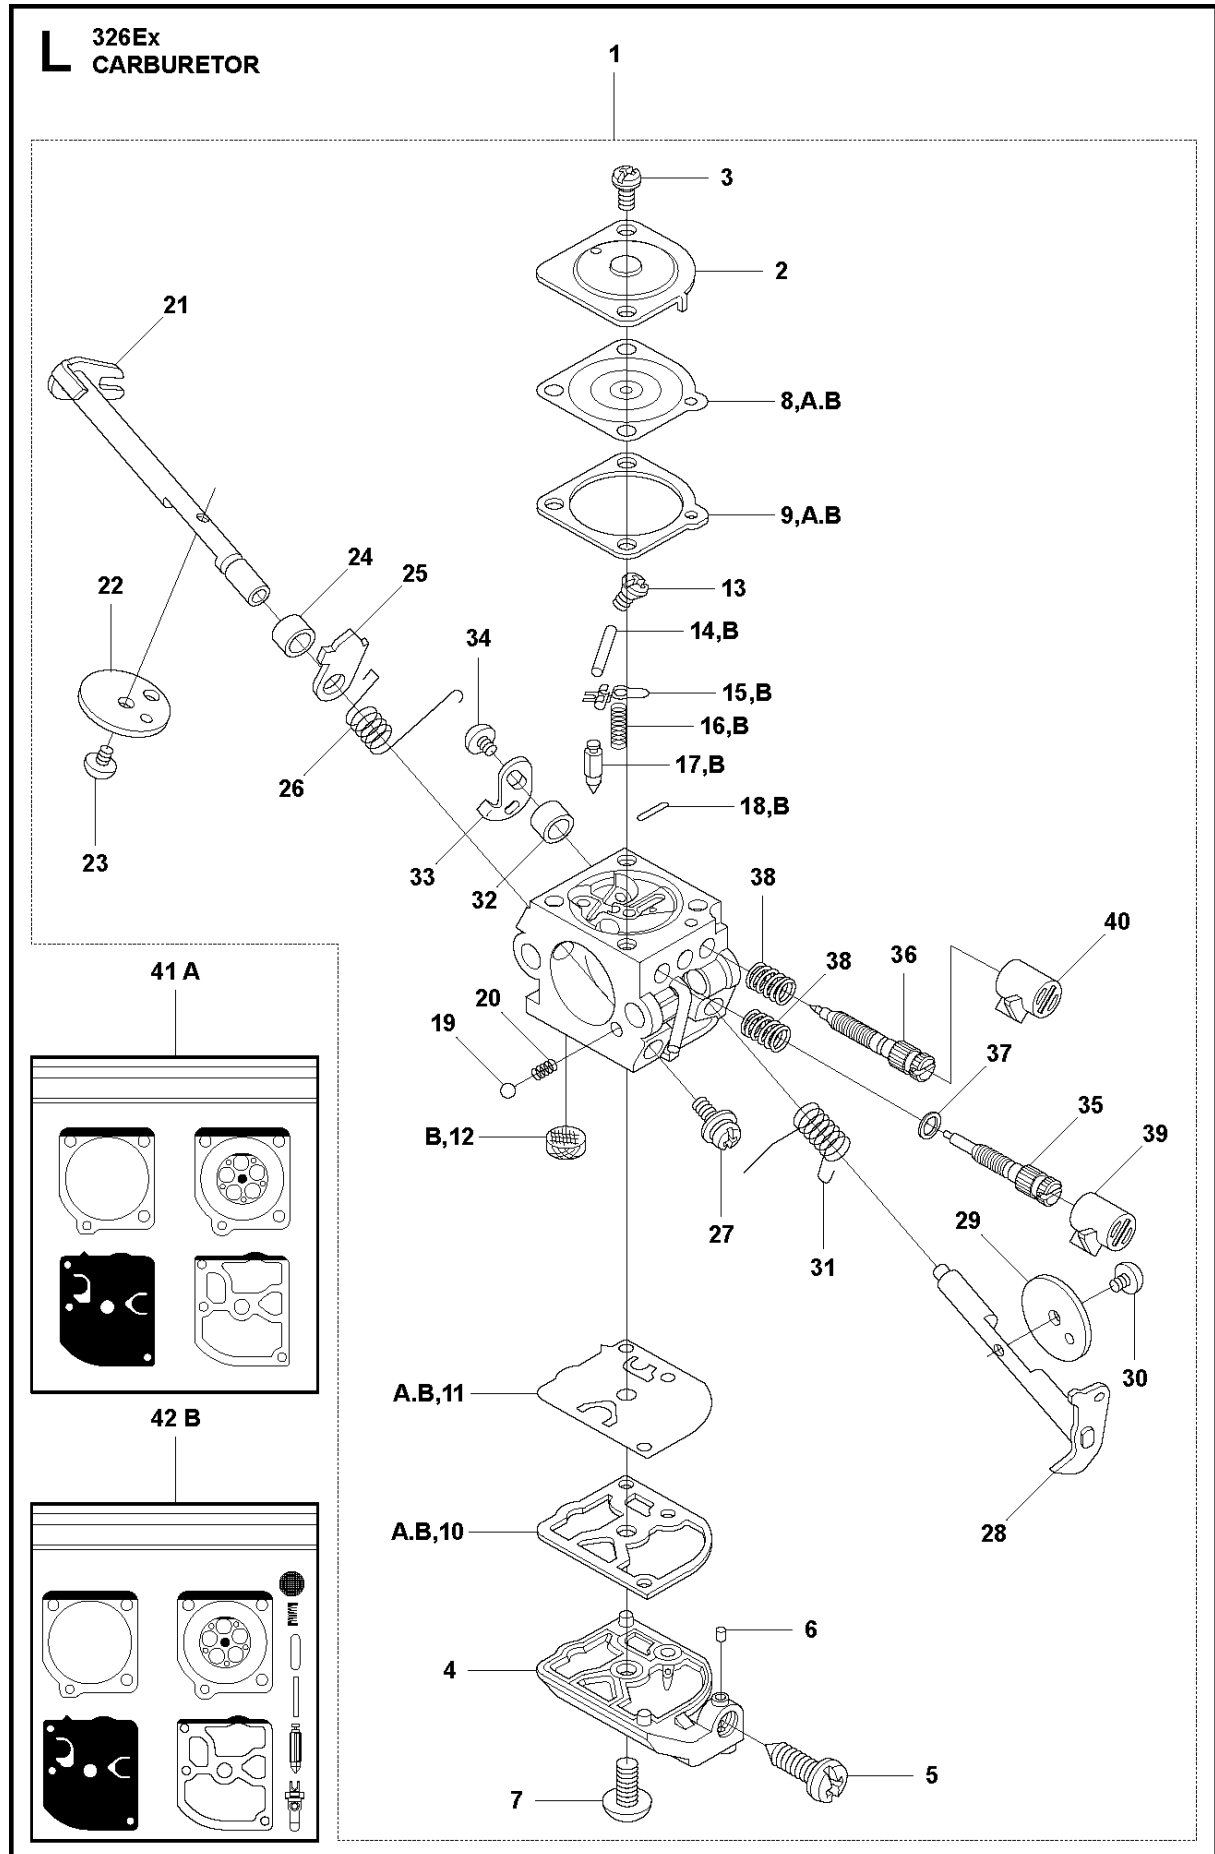

SPARE PARTS LIST

TRIMMERS/EDGERS

326 E X-SERIES from 2014-12

M 326Ex
ACCESSORIES

ACCESSORIES

326 E X-SERIES from 2014-12

Ref	Part No	Description	Remark	QTY KIT
1	502 28 59-01	STOP		1
2	501 60 02-03	SCREWDRIVER		1
3	502 11 46-02	SOCKET WRENCH		1
4	502 21 58-01	L-NYCKEL		1
5	503 97 64-01	GREASE		1
6	503 80 17-01	GREASE		1

CARBURETOR

326 E X-SERIES from 2014-12

Ref	Part No	Description	Remark	QTY	KIT
1	503 28 34-01	CARBURETTOR	Zama C1Q-EL24	1	
2	503 97 43-01	COVER		1	1
3	503 48 05-01	SCREW		2	1
4	537 02 02-01	COVER		1	1
5	537 02 07-01	SCREW		1	1
6	503 48 11-01	PIECE		1	1
7	503 47 96-01	SCREW		1	1
8	537 04 89-01	DIAPHRAGM		1	1,A,B
9	537 02 04-01	GASKET		1	1,A,B
10	537 02 01-01	GASKET PUMP		1	1,A,B
11	537 02 00-01	DIAPHRAGM PUMP		1	1,A,B
12	503 53 57-01	STRAINER		1	1,B
13	503 48 01-01	SCREW		1	1
14	503 48 00-01	PIN RETAINING SCREW		1	1,B
15	503 66 59-01	LEVER		1	1,B
16	537 02 03-01	SPRING		1	1,B
17	503 47 97-01	VALVE		1	1,B
18	537 02 08-01	PLUG		1	1,B
19	537 01 25-01	BALL		1	1
20	537 01 26-01	SPRING		1	1
21	537 02 09-01	SHAFT ASSY		1	1
22	537 37 03-01	VALVE		1	1
23	503 48 18-01	SCREW		1	1
24	503 48 19-01	COLLAR		1	1
25	537 04 90-01	LEVER		1	1
26	537 02 10-01	SPRING		1	1
27	503 75 53-01	SCREW		1	1
28	537 01 96-01	SHAFT ASSY		1	1
29	537 01 99-01	VALVE		1	1
30	503 47 92-01	SCREW		1	1
31	537 01 97-01	SPRING		1	1
32	503 47 89-01	COLLAR		1	1
33	537 01 98-01	LEVER		1	1
34	503 47 90-01	SCREW		1	1
35	537 02 06-01	SCREW		1	1
36	537 12 78-01	SCREW		1	1
37	503 97 40-01	WASHER		1	1
38	503 48 08-01	SPRING		1	1
39	537 02 16-01	LIMITER CAP		1	1
40	537 02 16-01	LIMITER CAP		1	1
41,A	531 00 45-52	GASKET KIT		1	
42,B	531 00 45-53	SET		1	