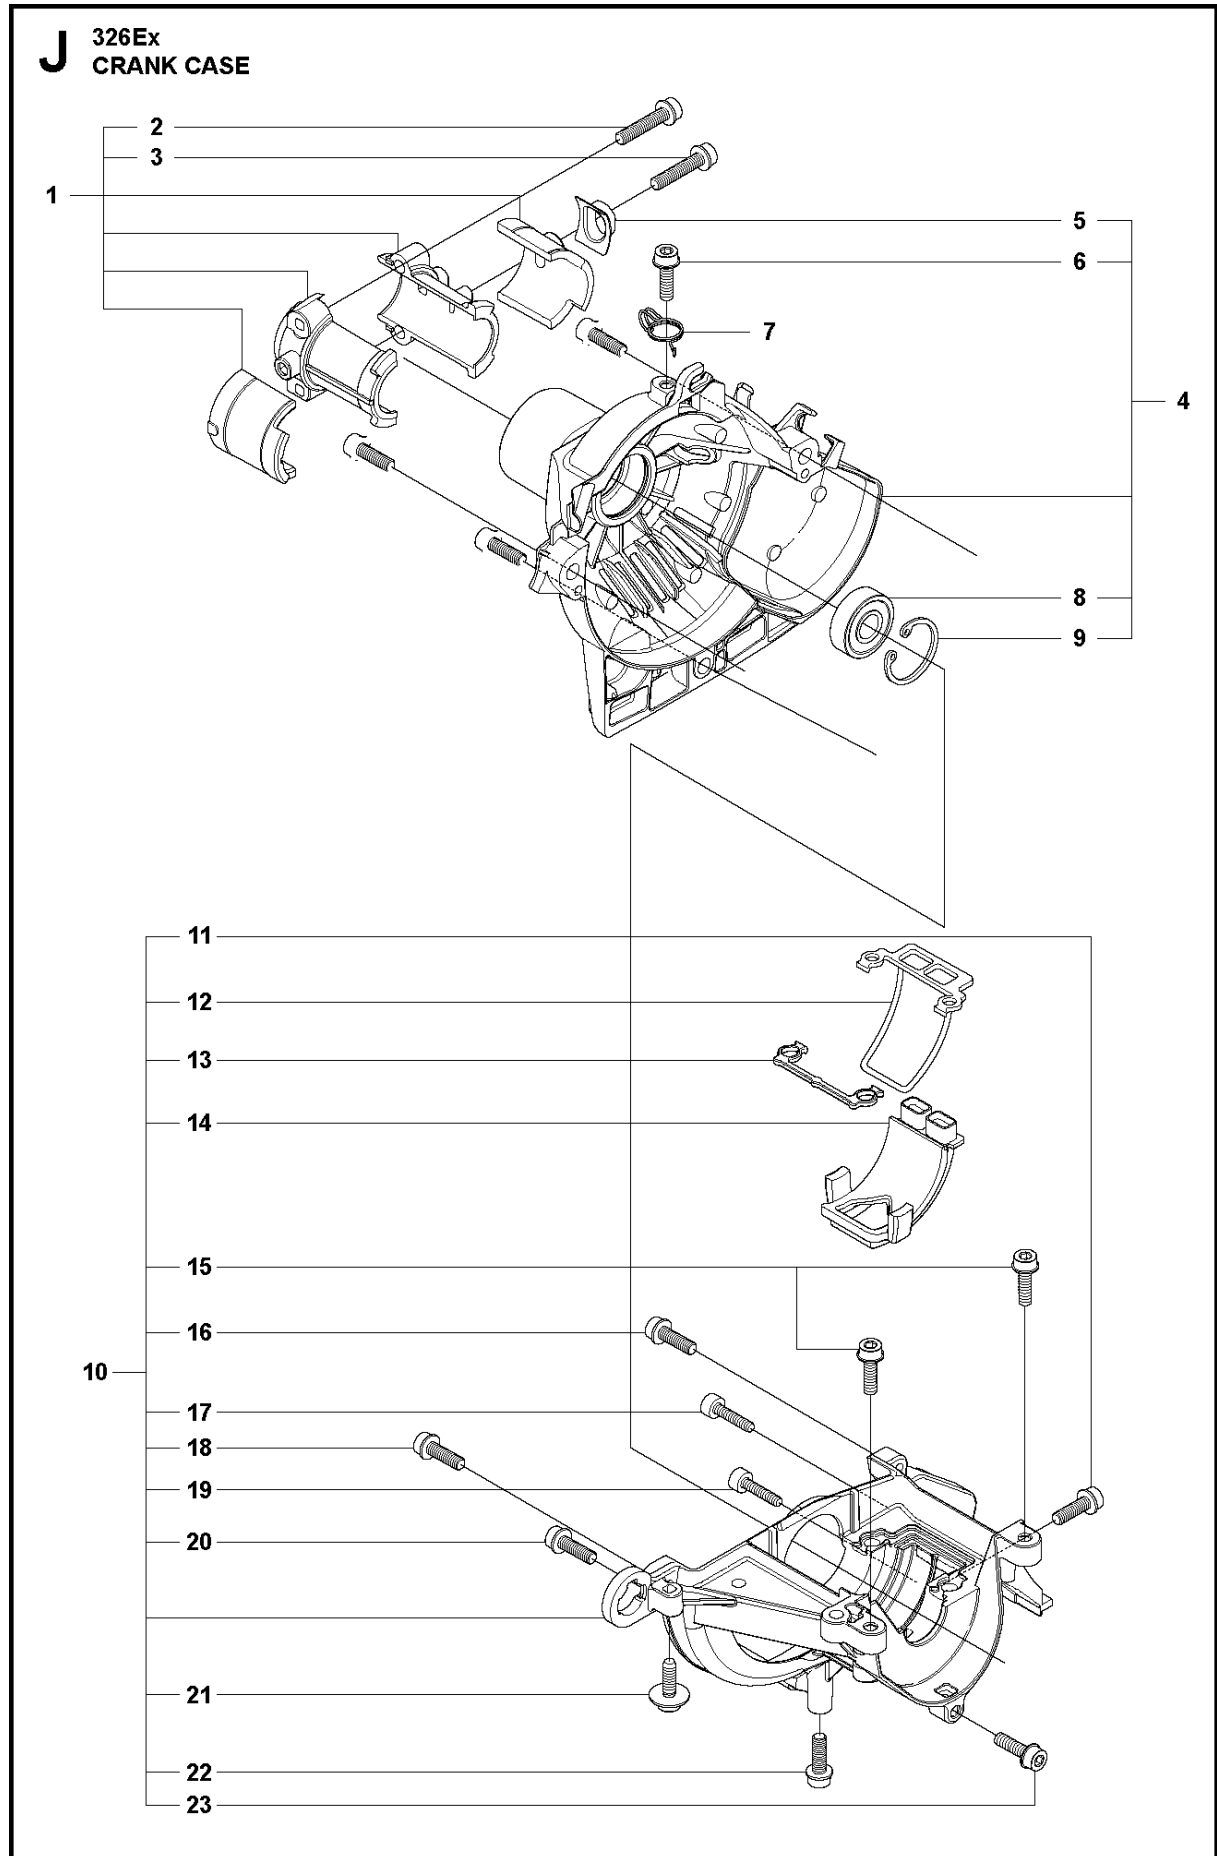

CRANKCASE

326 E X-SERIES from 2014-12

Ref	Part No	Description	Remark	QTY	KIT
1	537 30 96-01	COMPRESSION SLEEVE		1	
2	503 21 68-25	SCREW IHSCFT		1	1
3	503 21 68-25	SCREW IHSCFT		1	1
4	537 04 12-09	CLUTCH COVER		1	
5	537 42 50-01	PROTECTIVE PLATE		1	4
6	503 20 03-16	SCREW IHSCFM	M5x16	1	4
7	537 07 36-01	SPRING		1	
8	503 25 05-01	BALL BEARING		1	4
9	537 33 67-01	CIRCLIP		1	4
10	537 08 52-02	CRANKCASE		1	
11	503 20 03-16	SCREW IHSCFM		1	10
12	537 06 69-01	GASKET CRANKCASE		1	10
13	537 08 85-01	GASKET		1	10
14	537 06 68-01	INSERT CRANKCASE		1	10
15	503 20 03-16	SCREW IHSCFM		1	10
16	503 20 03-16	SCREW IHSCFM		1	10
17	503 21 66-18	SCREW IHSCFT		1	10
18	503 20 03-16	SCREW IHSCFM		1	10
19	503 21 66-18	SCREW IHSCFT		1	10
20	503 20 03-16	SCREW IHSCFM		1	10
21	503 21 77-16	SCREW IHSCFT		1	10
22	503 20 14-12	SCREW IHSCFMO	M5x12	1	10
23	503 20 03-16	SCREW IHSCFM		1	10