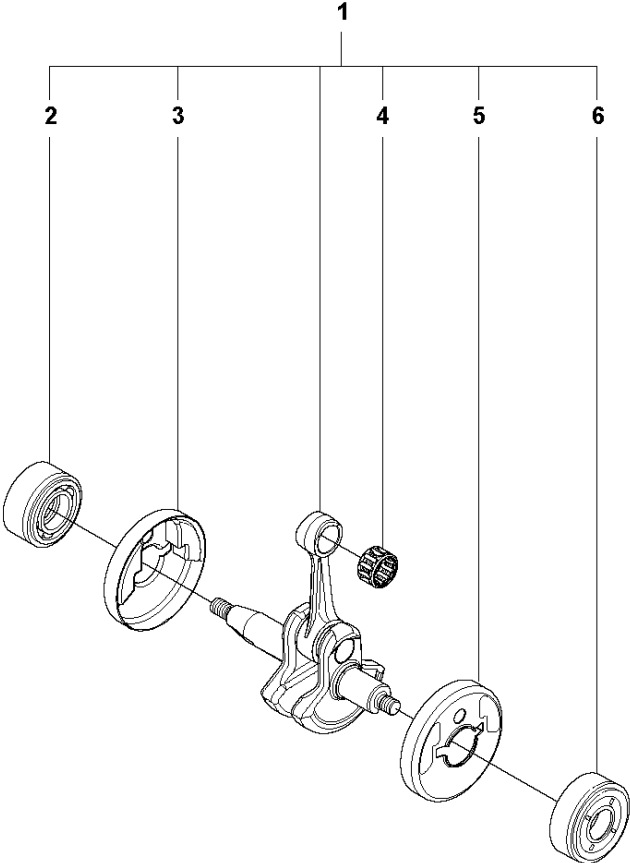

K 326Ex
CRANK SHAFT

CRANKSHAFT

326 E X-SERIES from 2014-12

Ref	Part No	Description	Remark	QTY KIT	
1	503 85 24-74	CRANKSHAFT ASSY		1	
2	503 94 02-03	BEARING CAGE		1	1
3	503 94 05-01	CUP		1	1
4	503 71 22-01	BEARING		1	1
5	503 94 05-01	CUP		1	1
6	503 94 02-03	BEARING CAGE		1	1