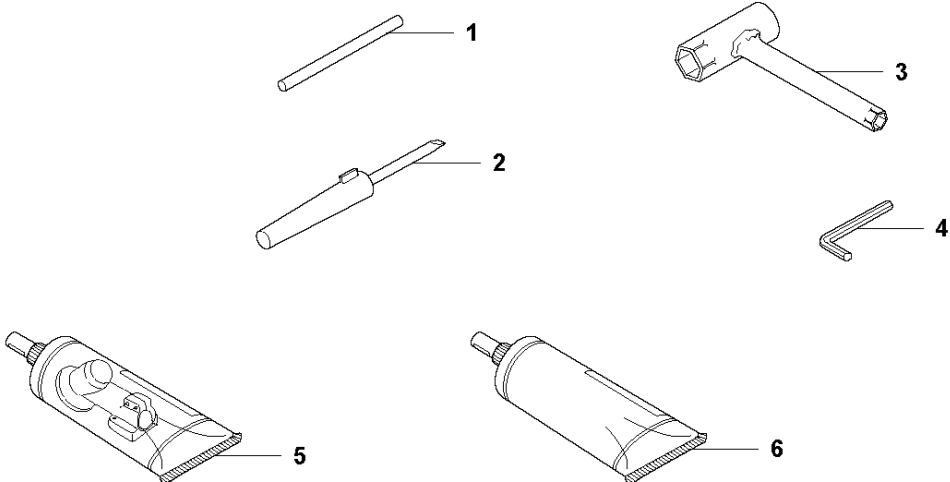

SPARE PARTS LIST

TRIMMERS/EDGERS

326 E X-SERIES from 2014-12

M 326Ex
ACCESSORIES

ACCESSORIES

326 E X-SERIES from 2014-12

Ref	Part No	Description	Remark	QTY KIT
1	502 28 59-01	STOP		1
2	501 60 02-03	SCREWDRIVER		1
3	502 11 46-02	SOCKET WRENCH		1
4	502 21 58-01	L-NYCKEL		1
5	503 97 64-01	GREASE		1
6	503 80 17-01	GREASE		1

CARBURETOR

326 E X-SERIES from 2014-12

Ref	Part No	Description	Remark	QTY	KIT
1	503 28 34-01	CARBURETTOR	Zama C1Q-EL24	1	
2	503 97 43-01	COVER		1	1
3	503 48 05-01	SCREW		2	1
4	537 02 02-01	COVER		1	1
5	537 02 07-01	SCREW		1	1
6	503 48 11-01	PIECE		1	1
7	503 47 96-01	SCREW		1	1
8	537 04 89-01	DIAPHRAGM		1	1,A,B
9	537 02 04-01	GASKET		1	1,A,B
10	537 02 01-01	GASKET PUMP		1	1,A,B
11	537 02 00-01	DIAPHRAGM PUMP		1	1,A,B
12	503 53 57-01	STRAINER		1	1,B
13	503 48 01-01	SCREW		1	1
14	503 48 00-01	PIN RETAINING SCREW		1	1,B
15	503 66 59-01	LEVER		1	1,B
16	537 02 03-01	SPRING		1	1,B
17	503 47 97-01	VALVE		1	1,B
18	537 02 08-01	PLUG		1	1,B
19	537 01 25-01	BALL		1	1
20	537 01 26-01	SPRING		1	1
21	537 02 09-01	SHAFT ASSY		1	1
22	537 37 03-01	VALVE		1	1
23	503 48 18-01	SCREW		1	1
24	503 48 19-01	COLLAR		1	1
25	537 04 90-01	LEVER		1	1
26	537 02 10-01	SPRING		1	1
27	503 75 53-01	SCREW		1	1
28	537 01 96-01	SHAFT ASSY		1	1
29	537 01 99-01	VALVE		1	1
30	503 47 92-01	SCREW		1	1
31	537 01 97-01	SPRING		1	1
32	503 47 89-01	COLLAR		1	1
33	537 01 98-01	LEVER		1	1
34	503 47 90-01	SCREW		1	1
35	537 02 06-01	SCREW		1	1
36	537 12 78-01	SCREW		1	1
37	503 97 40-01	WASHER		1	1
38	503 48 08-01	SPRING		1	1
39	537 02 16-01	LIMITER CAP		1	1
40	537 02 16-01	LIMITER CAP		1	1
41,A	531 00 45-52	GASKET KIT		1	
42,B	531 00 45-53	SET		1	