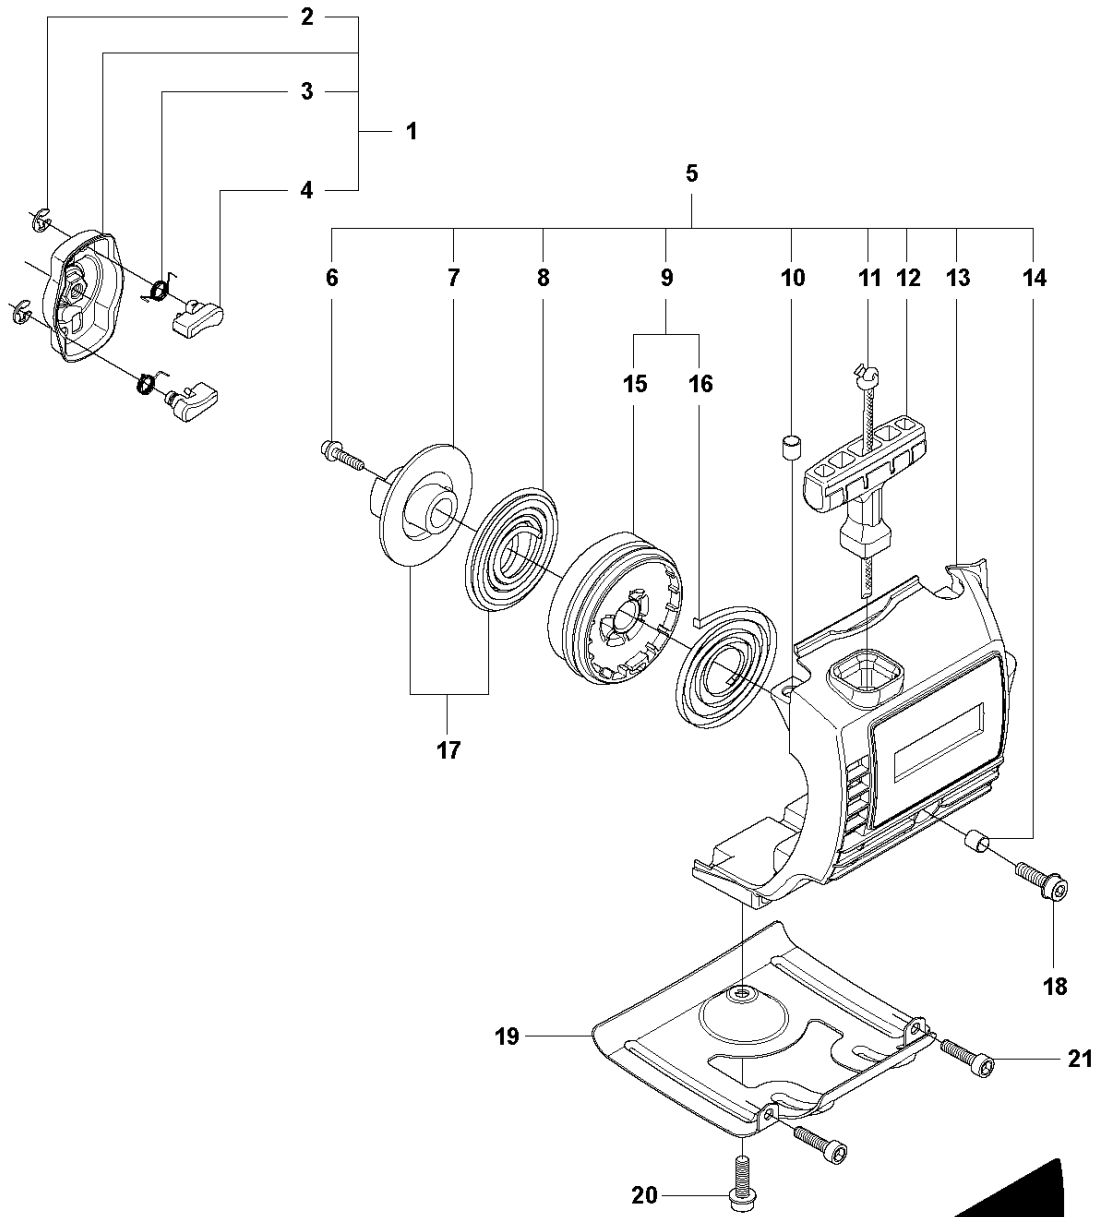

E 326Ex
STARTER

STARTER

326 E X-SERIES from 2014-12

Ref	Part No	Description	Remark	QTY	KIT
1	503 87 33-05	STARTER PAWL BRIDGE		1	
2	735 31 08-20	E-CLIP		2	1
3	503 87 36-01	SPRING		2	1
4	503 87 35-02	STARTER PAWL		2	1
5	544 07 11-02	STARTER ASSY		1	5
6	503 21 77-25	SCREW IH SCT		1	5
7	544 03 87-02	DRIVER		1	5
8	544 03 88-02	SPRING		1	5
9	544 16 65-01	STARTER PULLEY ASSY		1	5
10	537 37 93-02	SPACING SLEEVE		2	5
11	503 85 89-01	STARTER CORD		1	5
12	537 00 84-01	STARTER HANDLE		1	5
13	537 41 16-01	STARTER HOUSING		1	5
14	537 37 93-02	SPACING SLEEVE		1	5, 9
15	544 03 86-01	STARTER PULLEY		1	5, 9
16	503 85 90-01	RECOIL SPRING		1	
17	502 08 24-01	DRIVER		1	
18	503 20 03-16	SCREW IHSCFM	M5x16	1	
19	537 03 41-01	PROTECTIVE PLATE		1	
20	503 20 14-12	SCREW IHSCFMO	M5x12	1	
21	503 21 66-18	SCREW IH SCT		2	
22	537 35 34-30	LABEL		1