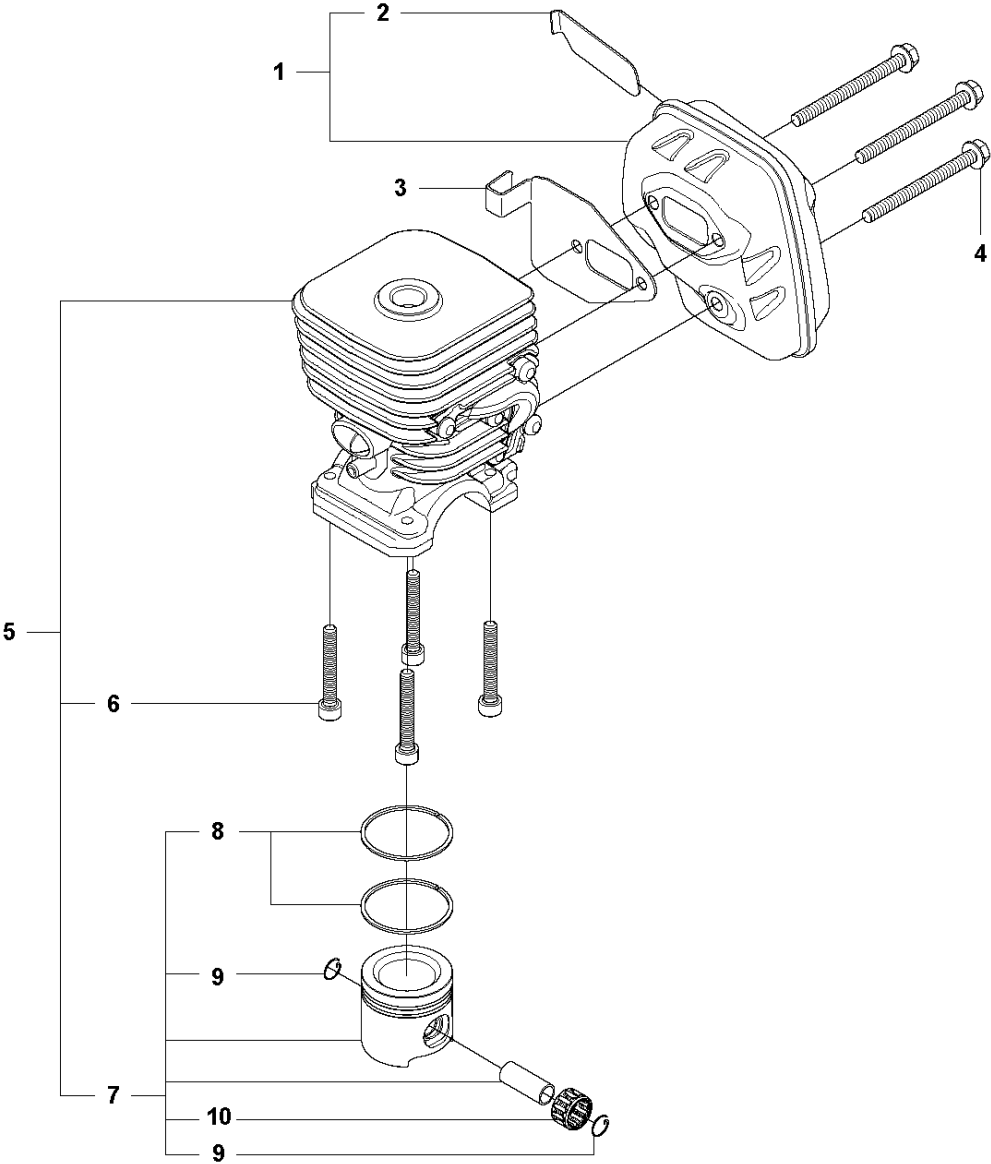

H 326Ex
CYLINDER PISTON & MUFFLER

CYLINDER, PISTON & MUFFLER

326 E X-SERIES from 2014-12

Ref	Part No	Description	Remark	QTY KIT	
1	537 22 17-04	MUFFLER ASSY	Cat.	1	
2	537 22 18-01	SPARK ARRESTOR SCREEN		1	1
3	537 01 41-01	GASKET		1	
4	502 07 81-01	SCREW EHHFM		3	
5	537 08 51-03	CYLINDER	Ø=34mm	1	
6	503 20 07-35	SCREW IHSCFM		4	5
7	537 40 59-02	PISTON		1	5
8	537 40 62-01	PISTON RING		1	7
9	737 44 08-00	CIRCLIP		1	7
10	503 71 22-01	BEARING		1	7