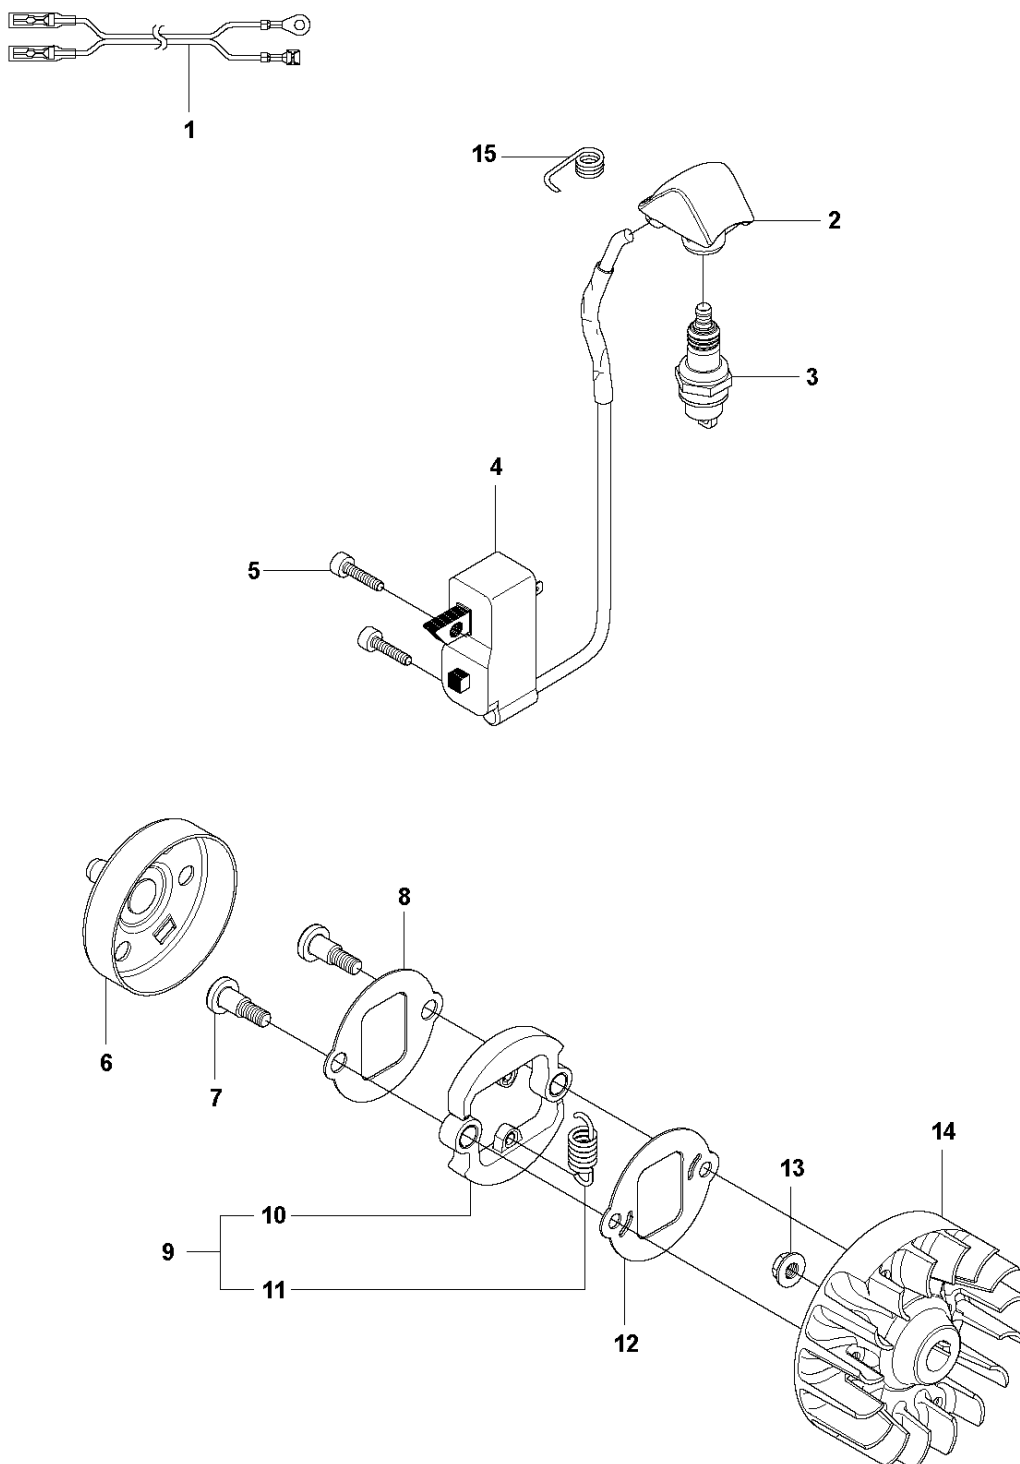

G 326Ex
IGNITION & CLUTCH

IGNITION SYSTEM & CLUTCH

326 E X-SERIES from 2014-12

Ref	Part No	Description	Remark	QTY	KIT
1	502 49 36-01	SHORT CIRCUIT CABLE		1	
2	537 43 43-01	SPARK PLUG CAP		1	
3	503 23 51-09	SPARK PLUG	Champion RCJ 6Y	1	
4	544 12 70-01	IGNITION MODULE		1	
5	503 21 66-18	SCREW IHSCT		2	
6	537 23 75-01	CLUTCH DRUM ASSY		1	
7	503 84 29-02	SCREW		2	
8	537 04 67-02	WASHER		1	
9	537 03 22-01	CLUTCH ASSY		1	
10	503 84 28-01	CLUTCH SHOE		2	9
11	503 81 60-01	CLUTCH SPRING		1	9
12	537 04 68-02	WASHER		1	
13	731 71 16-51	HEXAGON NUT FLANGED		1	
14	537 24 96-02	FLYWHEEL		1	
15	501 48 56-01	CONTACT SPRING		1