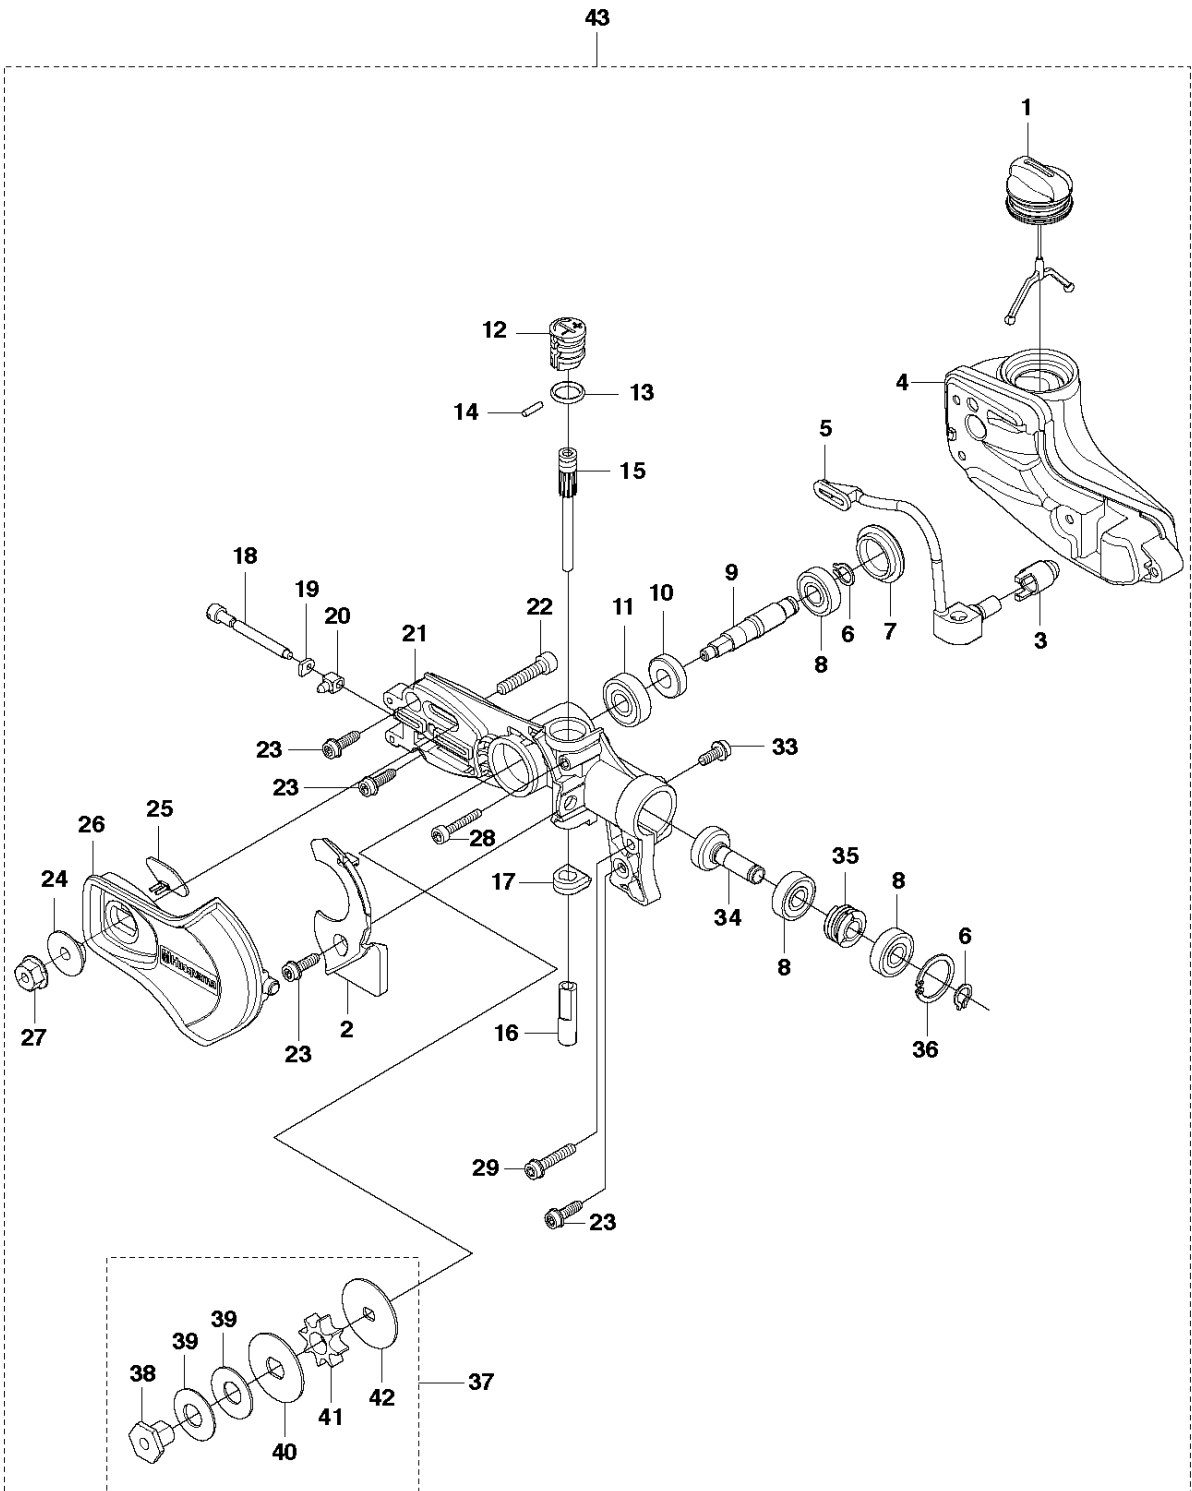

A 327 PT5S
SAW HEAD

SAW HEAD

327 PT5S from 2012-01 -

Ref	Part No	Description	Remark	QTY	KIT
1	505 41 52-01	TANK CAP ASSY		1	43
2	525 61 31-01	COVER		1	43
3	510 04 43-01	OIL SCREEN		1	43
4	577 66 70-01	OIL TANK		1	43
5	525 49 06-01	OIL HOSE		1	43
6	735 31 11-00	CIRCLIP		2	43
7	574 82 98-01	COVER		1	43
8	738 21 99-04	BALL BEARING		3	43
9	525 49 04-01	SHAFT		1	43
10	575 35 56-01	GEAR WHEEL		1	43
11	738 21 00-04	BALL BEARING		1	43
12	525 48 16-01	KNOB		1	43
13	740 43 10-14	O-RING		1	43
14	503 24 09-11	NEEDLE ROLLER		1	43
15	540 05 79-01	PUMP PISTON		1	43
16	537 15 48-01	PUMP CYLINDER		1	43
17	576 39 59-01	FASTENER		1	43
18	501 81 92-01	SCREW		1	43
19	501 45 27-02	LOCK NUT		1	43
20	501 45 41-01	NUT		1	43
21	523 85 37-02	GEAR HOUSING		1	43
22	576 83 10-01	SCREW IHSCM		1	43
23	573 92 58-01	SCREW ITXSCFT		3	43
24	525 49 07-01	BUSHING		1	43
25	574 40 47-01	RUBBER		1	43
26	525 48 14-01	COVER		1	43
27	503 22 00-07	HEXAGON NUT		4	43
28	525 76 09-05	SCREW ITXSCM		1	43
29	525 75 51-04	SCREW ITXSCFM		1	43
33	525 75 51-05	SCREW ITXSCFM		1	43
34	575 35 55-01	PINION		1	43
35	525 48 97-01	WORM GEAR		1	43
36	735 31 25-10	CIRCLIP		1	43
37	585 48 31-01	SPROCKET	"for 1/4"" Chain"	1	43
37	585 48 31-02	SPROCKET	"for 3/8"" chain"	1	43
38	580 76 04-01	NUT		1	37, 43
39	581 12 61-01	DISC SPRING		2	37, 43
40	585 84 19-02	WASHER		1	37, 43
41	580 76 05-01	SPUR SPROCKET	"for 1/4"" Chain"	1	37, 43
41	581 10 00-01	SPUR SPROCKET	"for 3/8"" chain"	1	37, 43
42	585 84 19-01	WASHER		1	43
43	575 78 43-06	POLE SAW HEAD	"for 1/4"" Chain"	1	
43	575 78 43-07	POLE SAW HEAD	"for 3/8"" chain"	1	