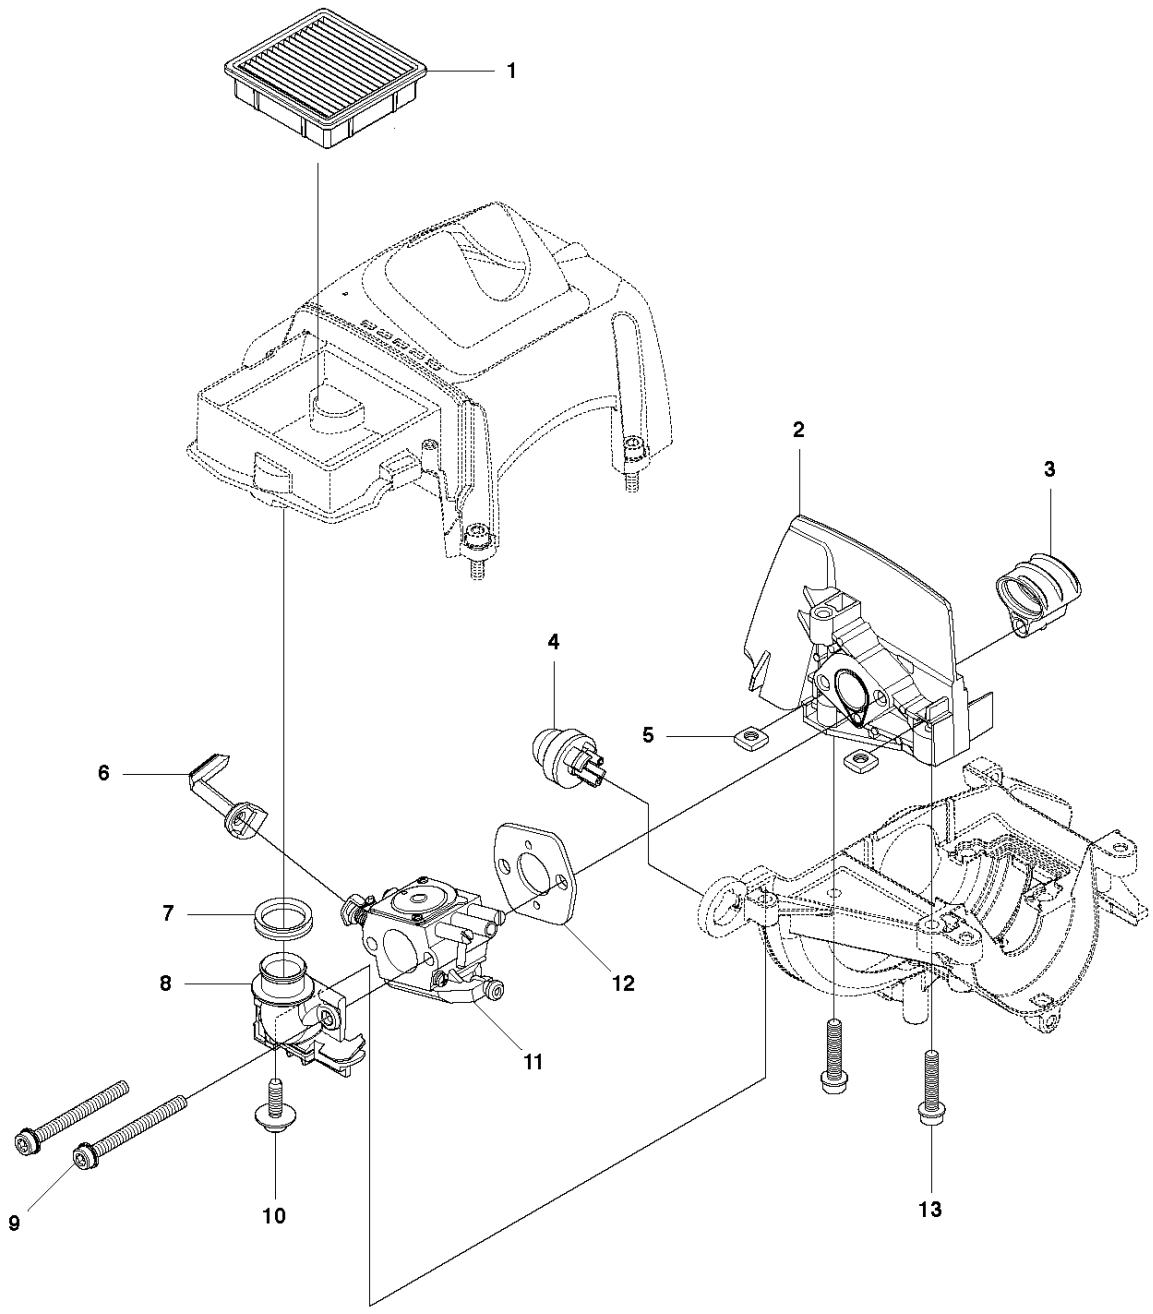

E 327 PT5S
INTAKE

INTAKE

327 PT5S from 2012-01 -

Ref	Part No	Description	Remark	QTY KIT
1	505 27 10-01	FILTER		1
2	503 91 09-01	INSULATION WALL		1
3	503 94 26-01	INLET PIPE		1
4	503 93 66-01	PRIMER HOUSING		1
5	503 22 65-04	SQUARE NUT		2
6	503 96 25-01	CHOKE CONTROL		1
7	740 68 11-21	V-RING		1
8	502 49 90-01	BRACKET		1
9	503 21 75-50	SCREW IHSCFT		2
10	503 21 77-16	SCREW IHSCFT		1
11	503 28 34-01	CARBURETTOR	Zama C1Q-EL24	1
12	503 49 71-01	GASKET		1
13	503 20 03-25	SCREW IHSCFM		2