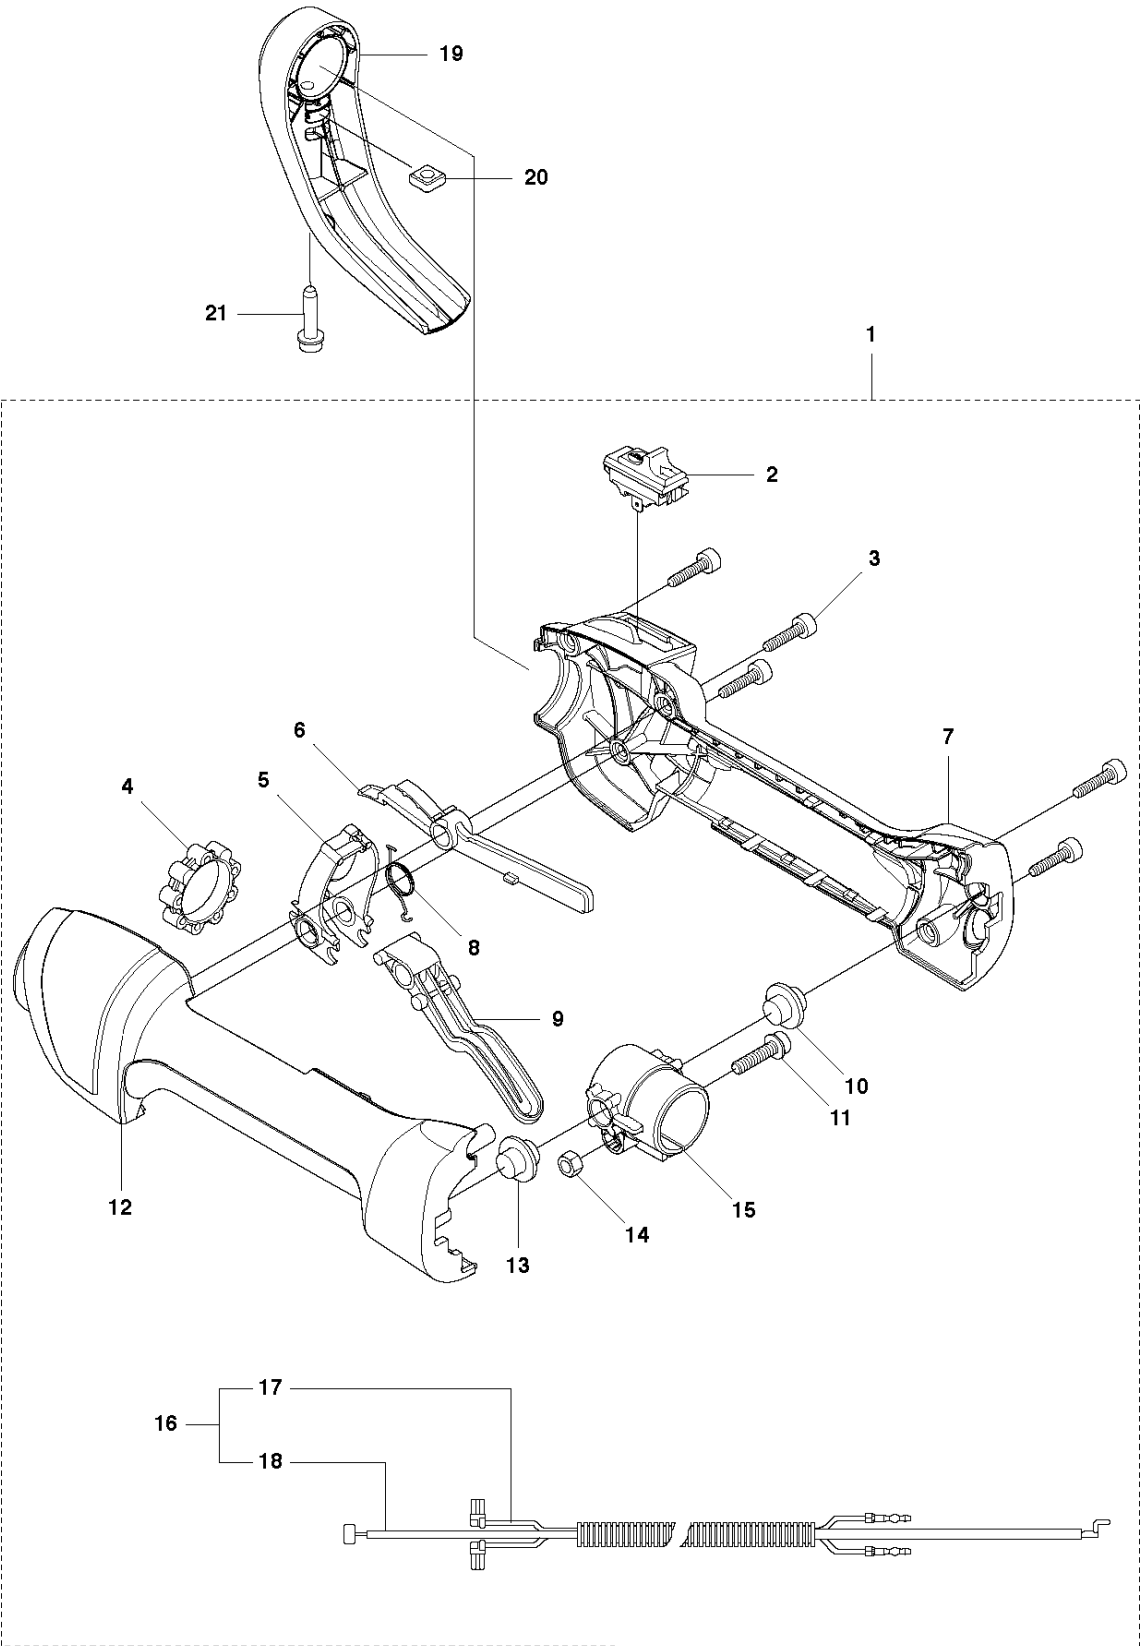

C 327 PT5S
THROTTLE CONTROLS

THROTTLE CONTROLS

327 PT5S from 2012-01 -

Ref	Part No	Description	Remark	QTY	KIT
1	544 14 36-04	CONTROL		1	
2	537 41 90-01	SWITCH		1	1
3	503 21 66-18	SCREW IHSC T		5	1
4	503 96 14-01	ABSORBER		1	
5	503 91 81-01	THROTTLE LEVER		1	
6	503 87 80-01	THROTTLE LOCKOUT		1	
7	544 10 02-02	HANDLE HALF		1	1
8	544 10 08-01	RECOIL SPRING		1	1
9	503 87 79-03	THROTTLE TRIGGER		1	1
10	544 10 17-02	DAMPER		1	1
11	503 20 03-20	SCREW IHSCFM		1	
12	544 10 03-02	HANDLE HALF		1	1
13	544 10 17-02	DAMPER		1	1
14	731 23 14-01	HEXAGON NUT		1	1
15	544 11 21-01	RETAINER		1	1
16	502 65 13-01	WIRING		1	1
17	502 53 16-01	SHORT CIRCUIT CABLE		1	1,16
18	544 17 17-03	THROTTLE WIRE ASSY		1	1,16
19	523 06 26-01	TRIGGER	GUARD	1	
20	503 22 65-01	SQUARE NUT		1	
21	503 20 16-02	SCREW IHSCFM		1