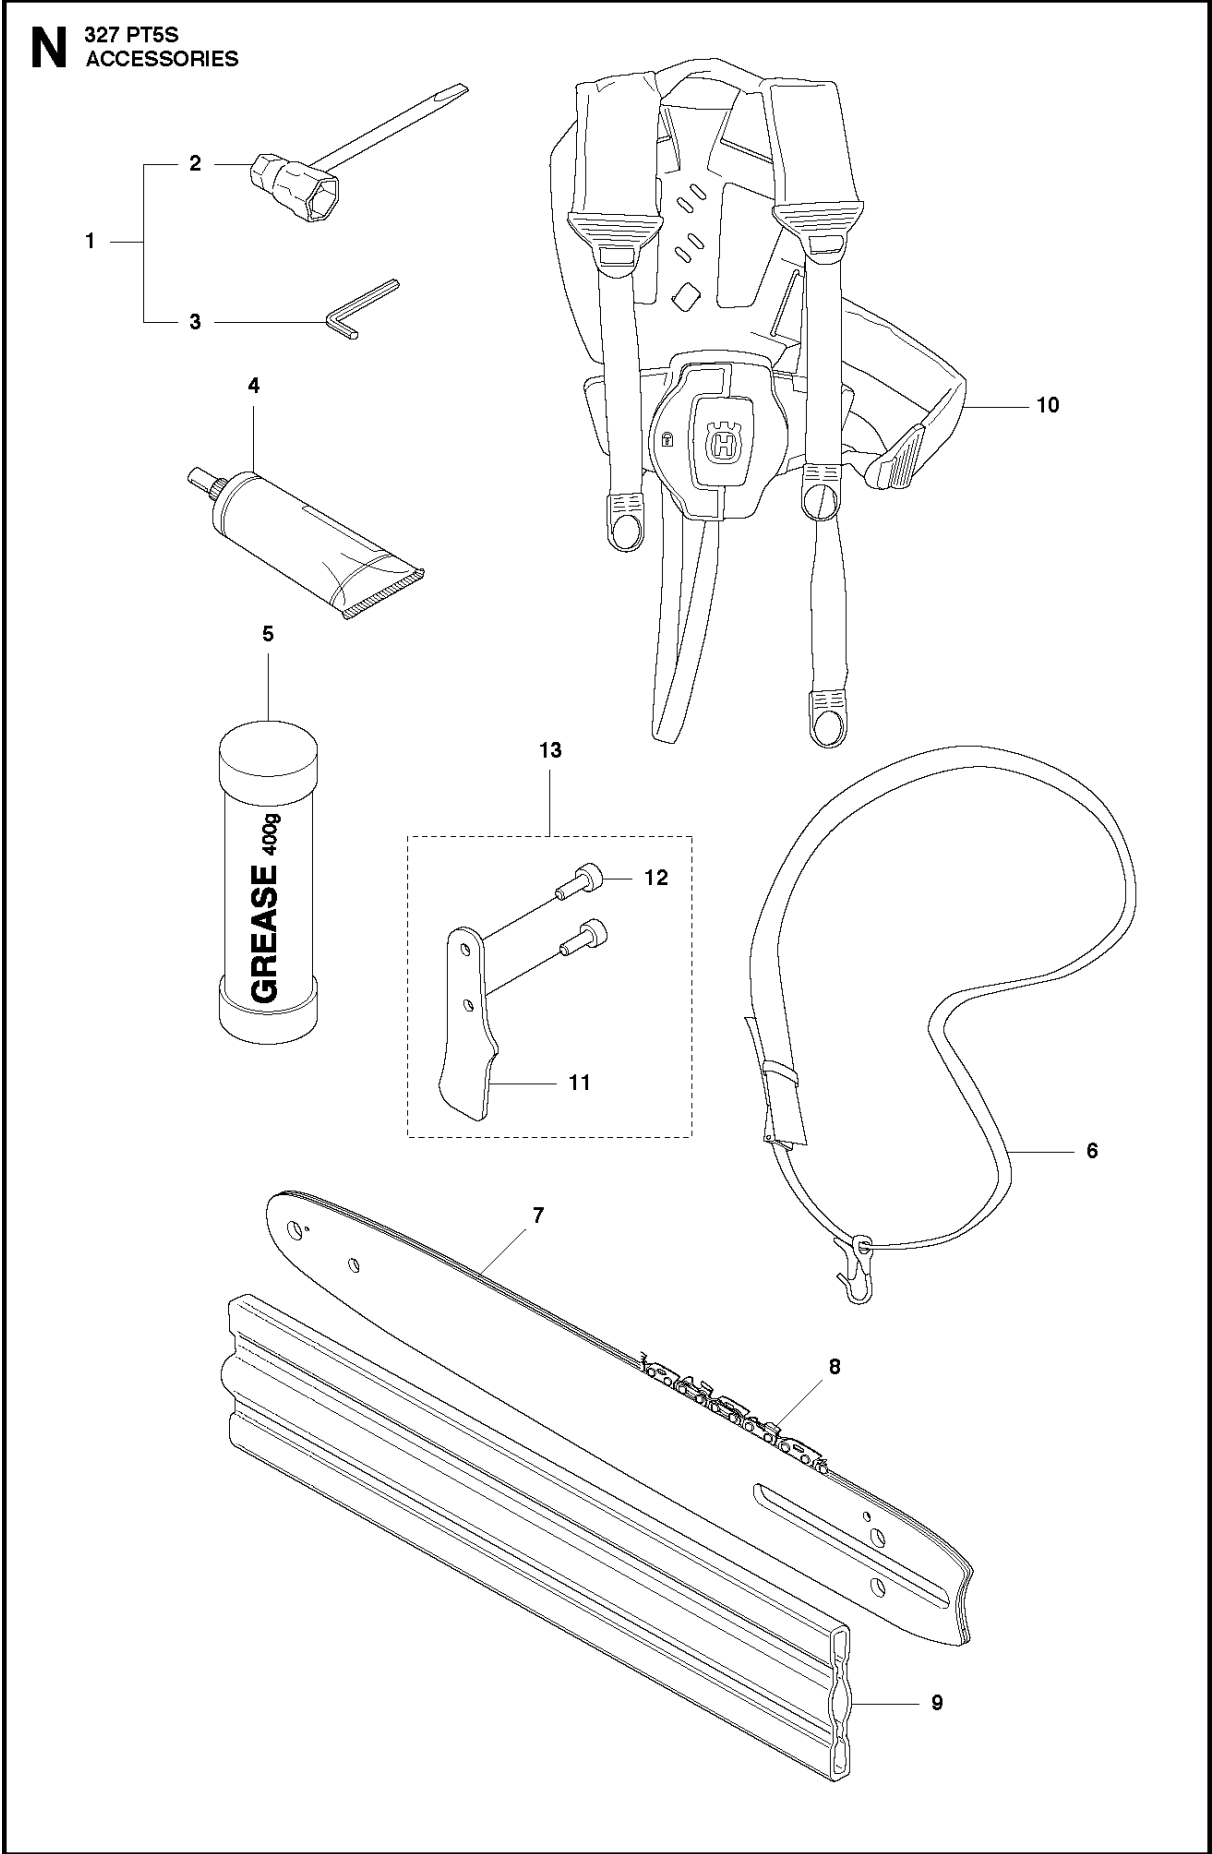

ACCESSORIES

327 PT5S from 2012-01 -

Ref	Part No	Description	Remark	QTY	KIT
1	537 04 07-10	ACCESSORY BAG		1	
2	501 69 17-01	COMBINATION WRENCH		1	1
3	502 21 58-01	L-NYCKEL		1	1
4	579 06 49-01	GREASE		1	
5	531 00 92-05	GREASE		1	
6	537 21 62-02	HARNESS	(USA)	1	
6	537 21 62-01	HARNESS		1	
7	575 84 22-58	BAR	"10"" , 1/4"" - 1,3 mm"	1	
7	575 84 22-64	BAR	"12"" , 1/4"" - 1,3 mm"	1	
7	585 82 91-44	BAR	12" 3/8" mini 1,3mm	1	
8	501 84 40-58	SAW CHAIN	"10"" , 1/4"" - 1,3mm. 58DL"	1	
8	501 84 40-64	SAW CHAIN	"12"" , 1/4"" - 1,3 mm. 64DL"	1	
8	501 84 70-44	SAW CHAIN	12" 3/8" mini 1,3	1	
9	537 12 99-01	BAR GUARD		1	
10	505 20 43-01	HARNESS	Balance flex	1	
11	574 83 01-01	SHEET		1	13
12	574 35 35-05	SCREW ITXSCM		2	13
13	588 19 77-01	HOOK	Kit	1