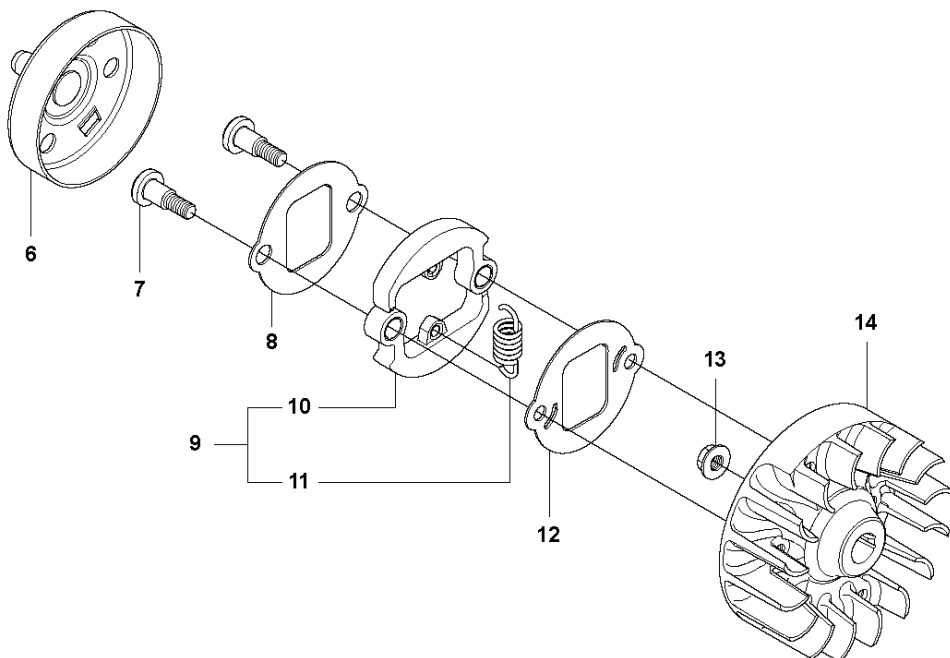

K 327 PT5S
CYLINDER PISTON & MUFFLER

CYLINDER, PISTON & MUFFLER

327 PT5S from 2012-01 -

Ref	Part No	Description	Remark	QTY KIT	
1	537 22 17-04	MUFFLER ASSY	Cat.	1	
2	537 22 18-01	SPARK ARRESTER SCREEN		1	1
3	537 01 41-01	GASKET		1	
4	502 07 81-01	SCREW EHHFM		3	
5	537 08 51-03	CYLINDER	Ø=34mm	1	
6	503 20 07-35	SCREW IHSCFM		4	5
7	537 40 59-02	PISTON		1	5
8	537 40 62-01	PISTON RING		1	5,7
9	537 40 62-01	PISTON RING		1	5,7
10	737 44 08-00	CIRCLIP		1	5,7
11	503 71 22-01	BEARING		1	5,7
12	737 44 08-00	CIRCLIP		1	5,7

H 327 PT5S
FUEL TANK

FUEL TANK

327 PT5S from 2012-01 -

Ref	Part No	Description	Remark	QTY KIT	
1	584 25 80-01	FUEL TANK ASSY		1	
2	581 75 62-01	FUEL HOSE		1	1
3	544 32 50-01	FUEL HOSE		2	1
4	503 73 58-01	BUSHING		1	1
5	504 02 24-01	HOSE CLAMP		1	1
6	503 44 32-01	FILTER		1	1
7	503 93 66-01	PRIMER HOUSING		1	
8	537 18 49-01	O-RING		1	1
9	544 88 97-02	TANK CAP		1	
10	503 91 10-01	SUSPENSION		4	
11	578 29 56-01	HOSE NIPPLE		1	1

J 327 PT5S
IGNITION SYSTEM & CLUTCH

IGNITION SYSTEM & CLUTCH

327 PT5S from 2012-01 -

Ref	Part No	Description	Remark	QTY	KIT
1	502 49 36-01	SHORT CIRCUIT CABLE		1	
2	537 43 43-01	SPARK PLUG CAP		1	
3	503 23 51-09	SPARK PLUG		1	
4	544 12 70-01	IGNITION MODULE		1	
5	503 21 66-18	SCREW IHCT		2	
6	537 23 75-01	CLUTCH DRUM ASSY		1	
7	503 84 29-02	SCREW		2	
8	537 04 67-02	WASHER		1	
9	537 03 22-01	CLUTCH ASSY		1	
10	503 84 28-01	CLUTCH SHOE		2	9
11	503 81 60-01	CLUTCH SPRING		1	9
12	537 04 68-02	WASHER		1	
13	731 71 16-51	HEXAGON NUT FLANGE		1	
14	537 24 96-02	FLYWHEEL		1	