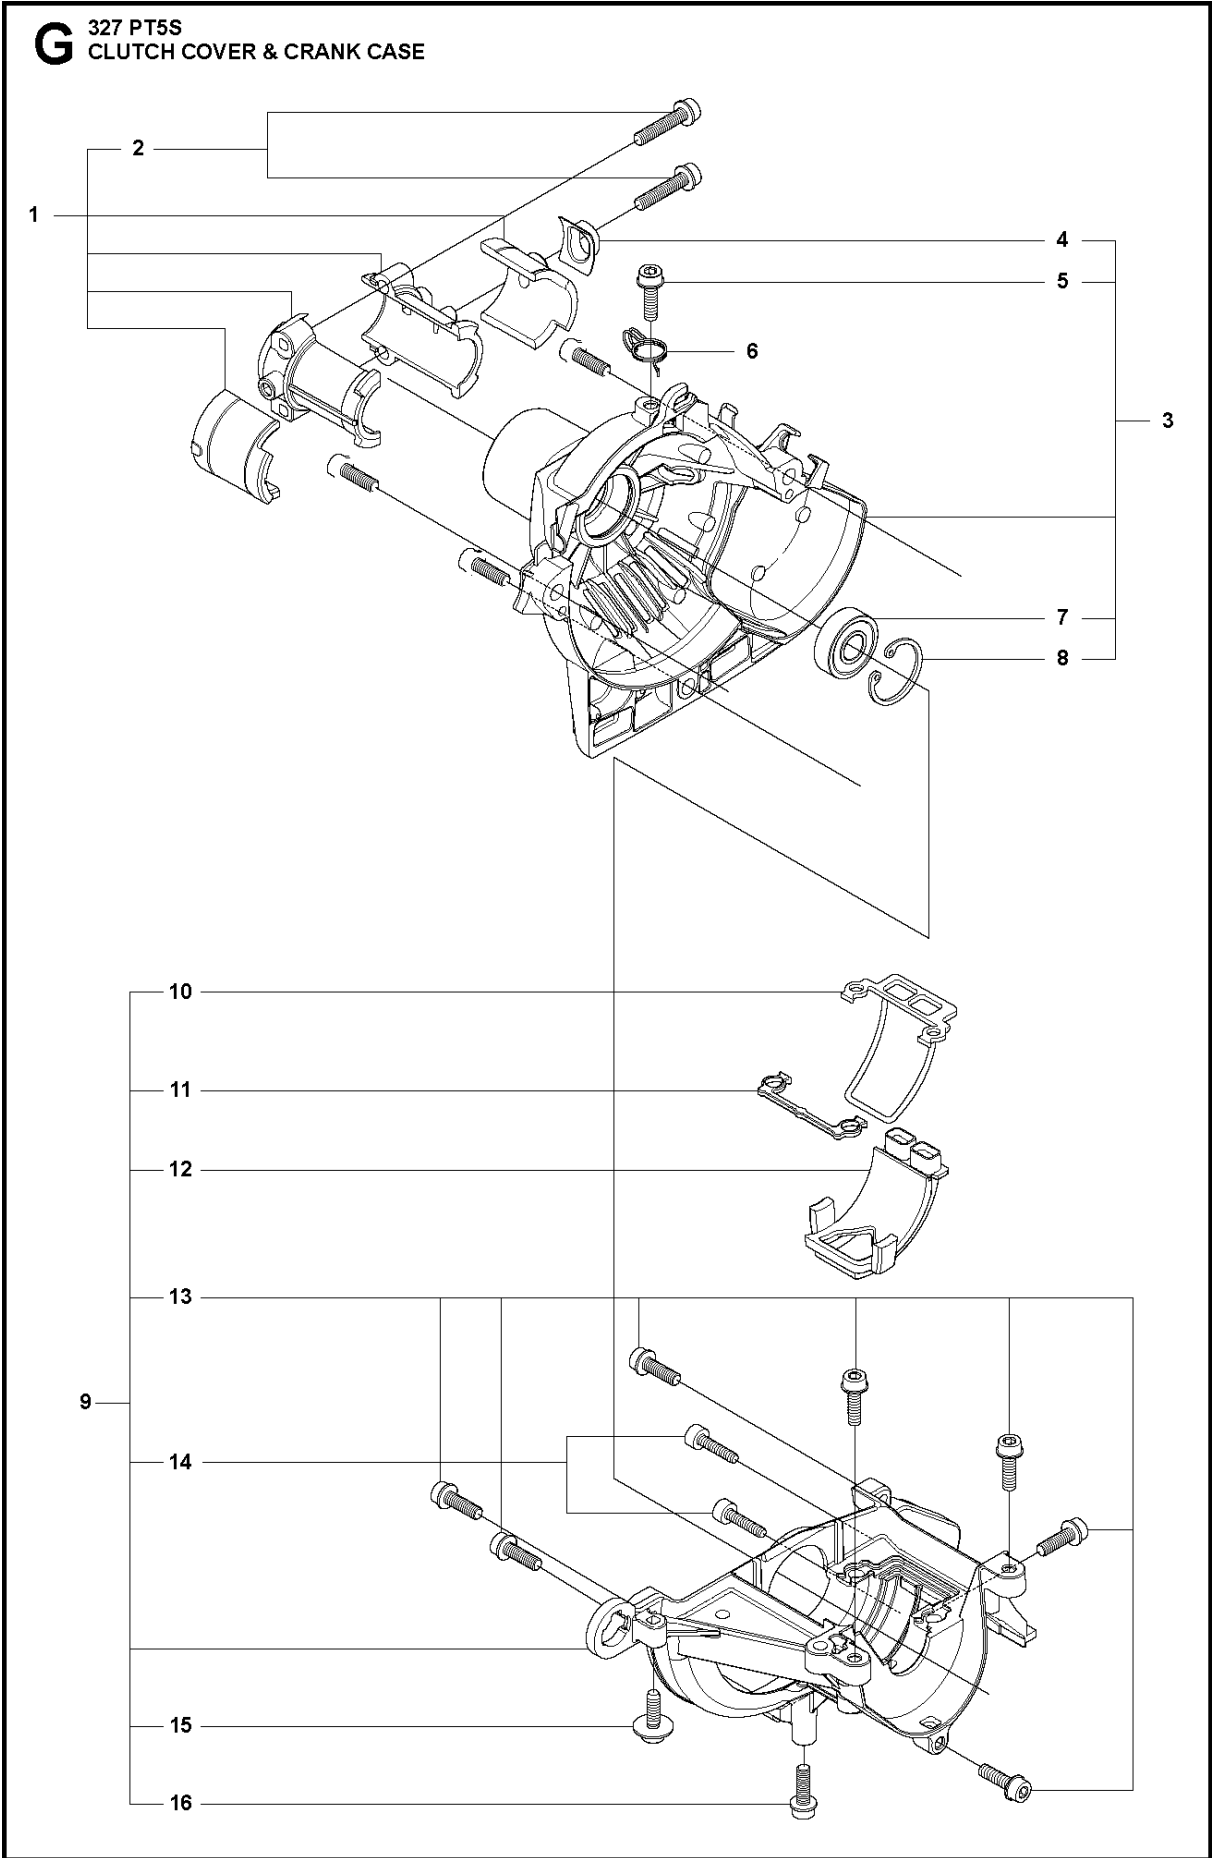

CLUTCH COVER & CRANK CASE

327 PT5S from 2012-01 -

Ref	Part No	Description	Remark	QTY	KIT
1	537 30 96-01	COMPRESSION SLEEVE		1	
2	503 21 68-25	SCREW IHSCFT		2	1
3	537 04 12-09	CLUTCH COVER		1	
4	537 42 50-01	PROTECTIVE PLATE		1	3
5	503 20 03-16	SCREW IHSCFM	M5x16	1	3
6	537 07 36-01	SPRING		1	3
7	503 25 05-01	BALL BEARING		1	3
8	537 33 67-01	CIRCLIP		1	3
9	537 08 52-02	CRANKCASE		1	
10	537 06 69-01	GASKET CRANKCASE		1	
11	537 08 85-01	GASKET		1	9
12	537 06 68-01	INSERT CRANKCASE		1	9
13	503 20 03-16	SCREW IHSCFM		7	9
14	503 21 66-18	SCREW IHSCFT		2	9
15	503 21 77-16	SCREW IHSCFT		1	9
16	503 20 14-12	SCREW IHSCFMO	M5x12	1	9