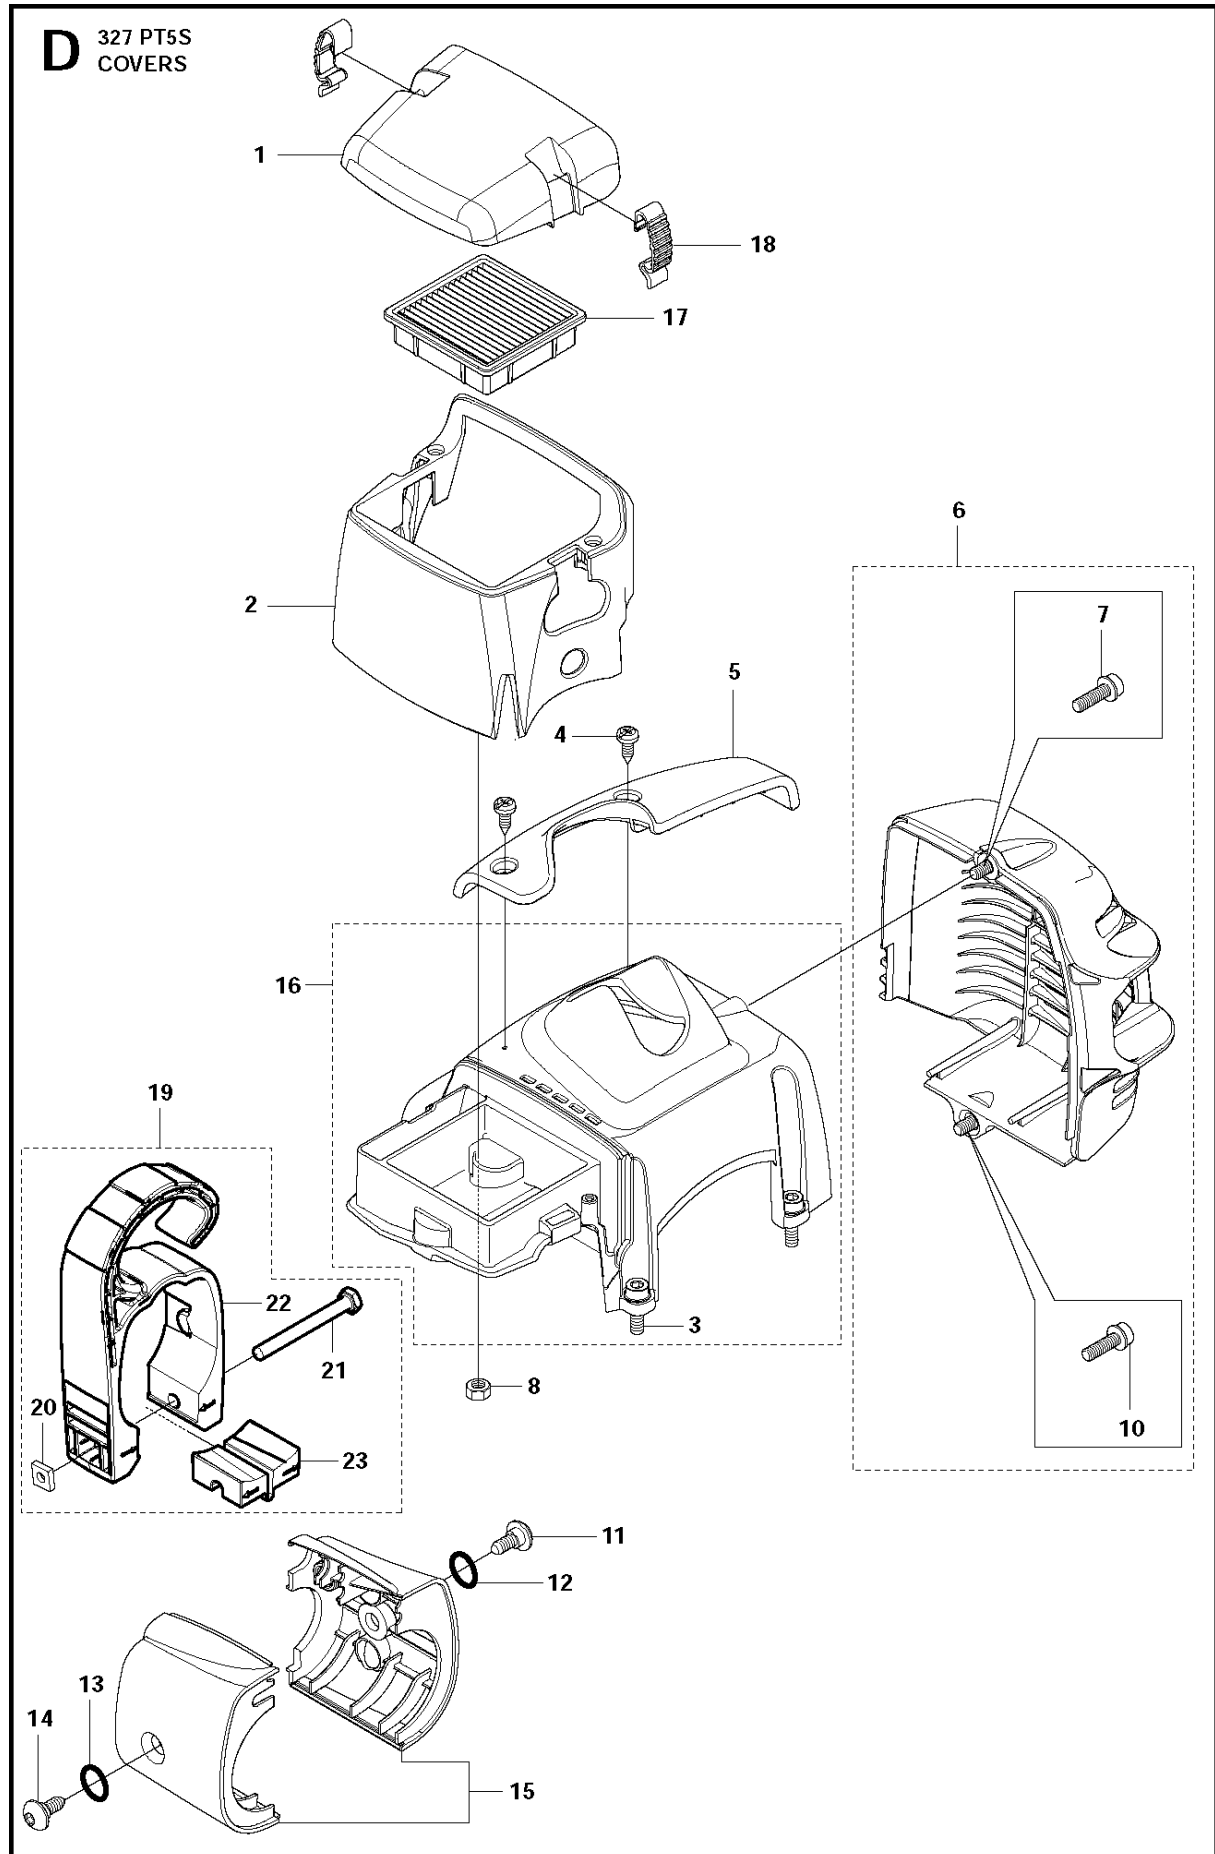

CARBURETOR

327 PT5S from 2012-01 -

Ref	Part No	Description	Remark	QTY KIT	
1	503 28 34-01	CARBURETTOR	Zama C1Q-EL24	1	
2	503 48 05-01	SCREW		2	1
3	503 97 43-01	COVER		1	1
4	537 02 09-01	SHAFT ASSY		1	1
5	537 04 89-01	DIAPHRAGM		1	1
6	537 02 04-01	GASKET		1	1
7	503 48 01-01	SCREW		1	1
8	503 48 00-01	PIN RETAINING SCREW		1	1
9	537 37 03-01	VALVE		1	1
10	503 48 18-01	SCREW		1	1
11	537 02 10-01	SPRING		1	1
12	503 48 19-01	COLLAR		1	1
13	537 04 90-01	LEVER		1	1
14	503 47 90-01	SCREW		1	1
15	537 01 98-01	LEVER		1	1
16	503 47 89-01	COLLAR		1	1
17	503 66 59-01	LEVER		1	1
18	537 02 03-01	SPRING		1	1
19	503 47 97-01	VALVE		1	1
20	537 02 08-01	PLUG		1	1
21	503 48 08-01	SPRING		1	1
22	537 01 26-01	SPRING		1	1
23	537 01 25-01	BALL		1	1
24	503 53 57-01	STRAINER		1	1
25	537 12 78-01	SCREW		1	1
26	537 02 16-01	LIMITER CAP		1	1
27	503 97 40-01	WASHER		1	1
28	537 02 06-01	SCREW		1	1
29	537 02 16-01	LIMITER CAP		1	1
30	503 75 53-01	SCREW		1	1
31	537 01 97-01	SPRING		1	1
32	537 01 99-01	VALVE		1	1
33	503 47 92-01	SCREW		1	1
34	537 02 00-01	DIAPHRAGM PUMP		1	1
35	537 02 01-01	GASKET		1	1
36	537 01 96-01	SHAFT ASSY		1	1
37	537 02 02-01	COVER		1	1
38	503 48 11-01	PIECE		1	1
39	503 47 96-01	SCREW		1	1
40	537 02 07-01	SCREW		1	1
41	531 00 45-52	GASKET KIT		1	
42	531 00 45-53	SET		1	

CLUTCH COVER & CRANK CASE

327 PT5S from 2012-01 -

Ref	Part No	Description	Remark	QTY	KIT
1	537 30 96-01	COMPRESSION SLEEVE		1	
2	503 21 68-25	SCREW IHSCFT		2	1
3	537 04 12-09	CLUTCH COVER		1	
4	537 42 50-01	PROTECTIVE PLATE		1	3
5	503 20 03-16	SCREW IHSCFM	M5x16	1	3
6	537 07 36-01	SPRING		1	3
7	503 25 05-01	BALL BEARING		1	3
8	537 33 67-01	CIRCLIP		1	3
9	537 08 52-02	CRANKCASE		1	
10	537 06 69-01	GASKET CRANKCASE		1	
11	537 08 85-01	GASKET		1	9
12	537 06 68-01	INSERT CRANKCASE		1	9
13	503 20 03-16	SCREW IHSCFM		7	9
14	503 21 66-18	SCREW IHSCFT		2	9
15	503 21 77-16	SCREW IHSCFT		1	9
16	503 20 14-12	SCREW IHSCFMO	M5x12	1	9