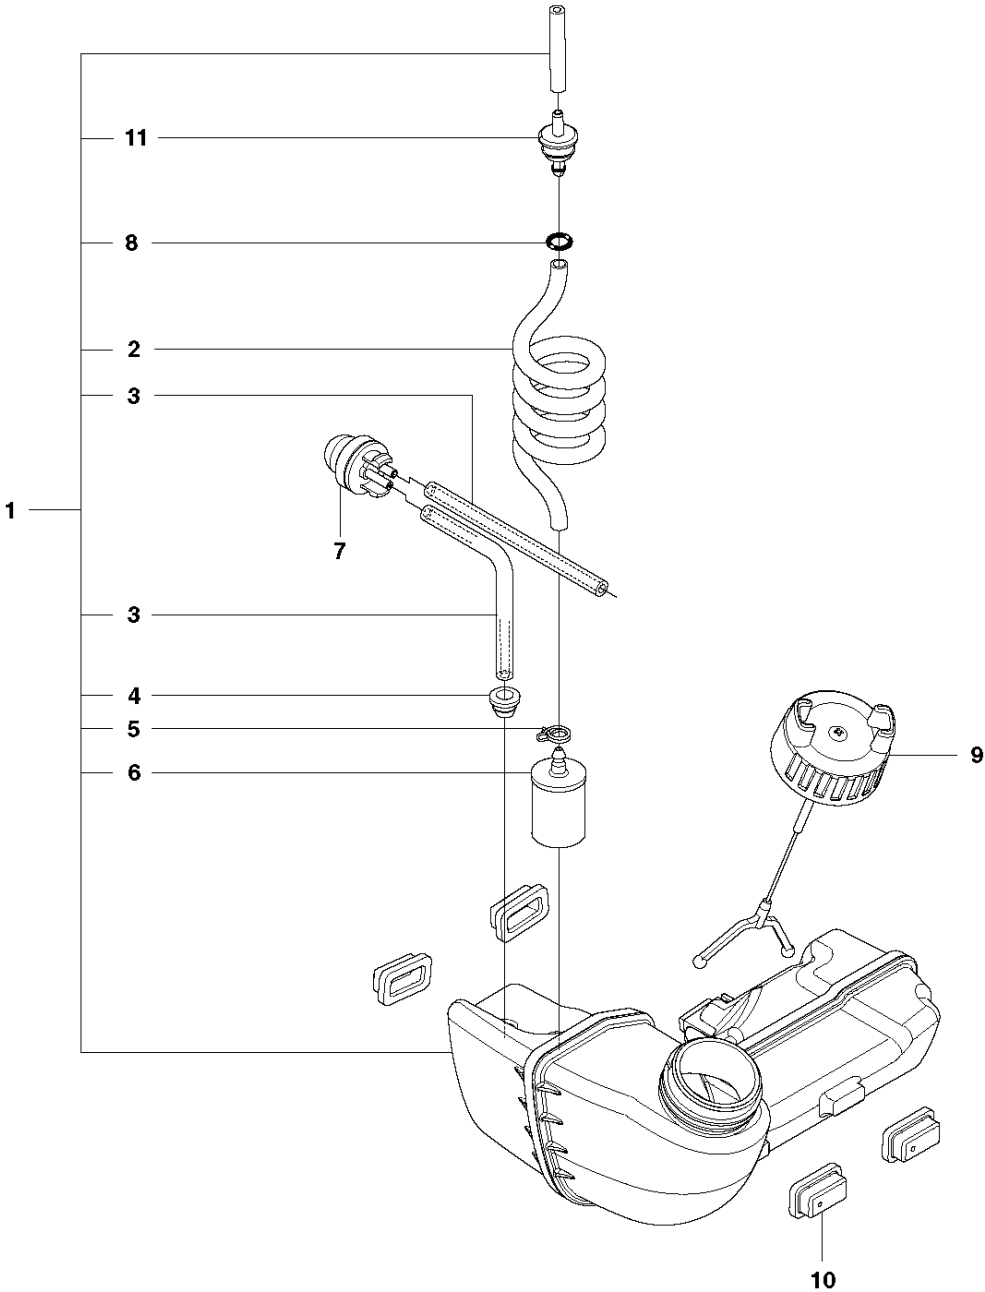

H 327 PT5S
FUEL TANK

FUEL TANK

327 PT5S from 2012-01 -

Ref	Part No	Description	Remark	QTY KIT	
1	584 25 80-01	FUEL TANK ASSY		1	
2	581 75 62-01	FUEL HOSE		1	1
3	544 32 50-01	FUEL HOSE		2	1
4	503 73 58-01	BUSHING		1	1
5	504 02 24-01	HOSE CLAMP		1	1
6	503 44 32-01	FILTER		1	1
7	503 93 66-01	PRIMER HOUSING		1	
8	537 18 49-01	O-RING		1	1
9	544 88 97-02	TANK CAP		1	
10	503 91 10-01	SUSPENSION		4	
11	578 29 56-01	HOSE NIPPLE		1	1