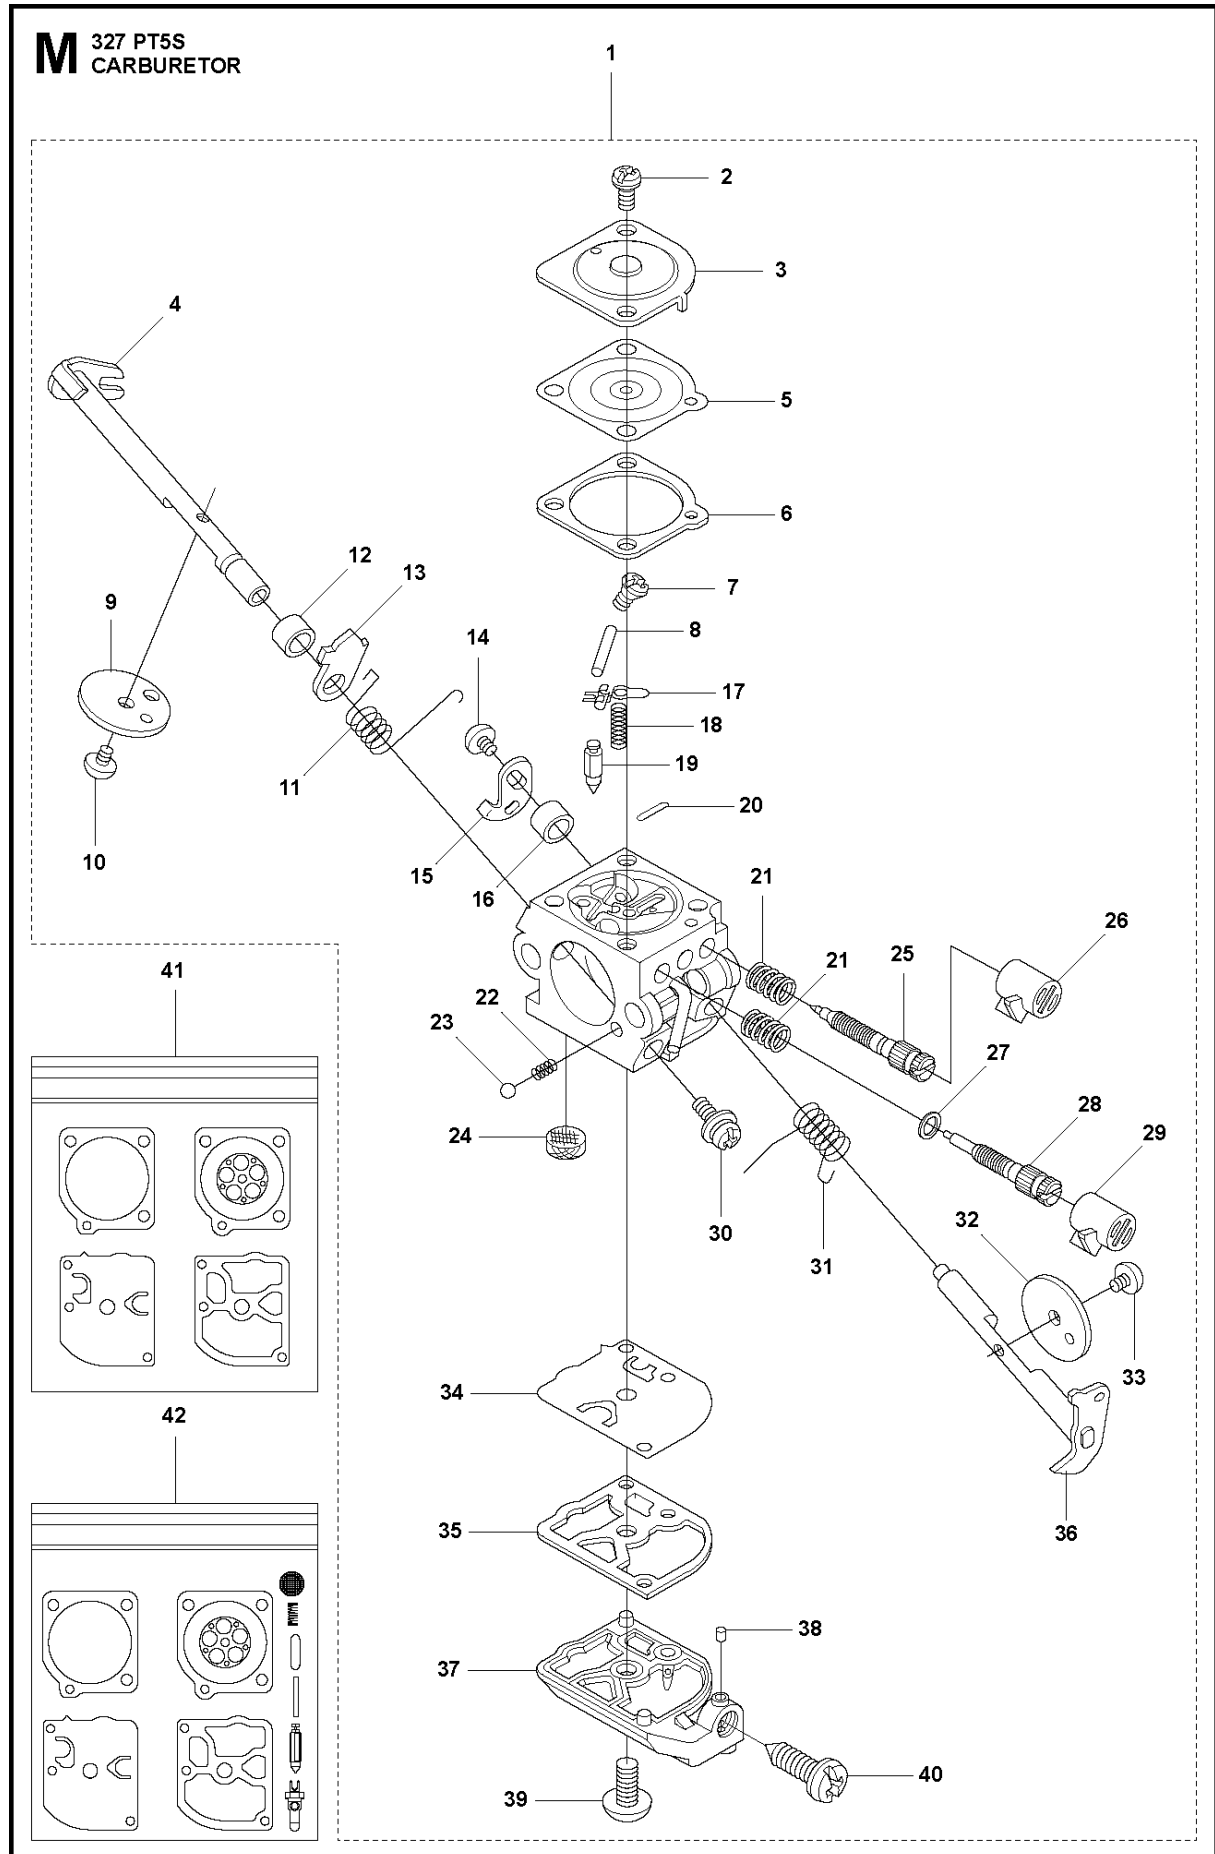

CARBURETOR

327 PT5S from 2012-01 -

Ref	Part No	Description	Remark	QTY KIT	
1	503 28 34-01	CARBURETTOR	Zama C1Q-EL24	1	
2	503 48 05-01	SCREW		2	1
3	503 97 43-01	COVER		1	1
4	537 02 09-01	SHAFT ASSY		1	1
5	537 04 89-01	DIAPHRAGM		1	1
6	537 02 04-01	GASKET		1	1
7	503 48 01-01	SCREW		1	1
8	503 48 00-01	PIN RETAINING SCREW		1	1
9	537 37 03-01	VALVE		1	1
10	503 48 18-01	SCREW		1	1
11	537 02 10-01	SPRING		1	1
12	503 48 19-01	COLLAR		1	1
13	537 04 90-01	LEVER		1	1
14	503 47 90-01	SCREW		1	1
15	537 01 98-01	LEVER		1	1
16	503 47 89-01	COLLAR		1	1
17	503 66 59-01	LEVER		1	1
18	537 02 03-01	SPRING		1	1
19	503 47 97-01	VALVE		1	1
20	537 02 08-01	PLUG		1	1
21	503 48 08-01	SPRING		1	1
22	537 01 26-01	SPRING		1	1
23	537 01 25-01	BALL		1	1
24	503 53 57-01	STRAINER		1	1
25	537 12 78-01	SCREW		1	1
26	537 02 16-01	LIMITER CAP		1	1
27	503 97 40-01	WASHER		1	1
28	537 02 06-01	SCREW		1	1
29	537 02 16-01	LIMITER CAP		1	1
30	503 75 53-01	SCREW		1	1
31	537 01 97-01	SPRING		1	1
32	537 01 99-01	VALVE		1	1
33	503 47 92-01	SCREW		1	1
34	537 02 00-01	DIAPHRAGM PUMP		1	1
35	537 02 01-01	GASKET		1	1
36	537 01 96-01	SHAFT ASSY		1	1
37	537 02 02-01	COVER		1	1
38	503 48 11-01	PIECE		1	1
39	503 47 96-01	SCREW		1	1
40	537 02 07-01	SCREW		1	1
41	531 00 45-52	GASKET KIT		1	
42	531 00 45-53	SET		1	