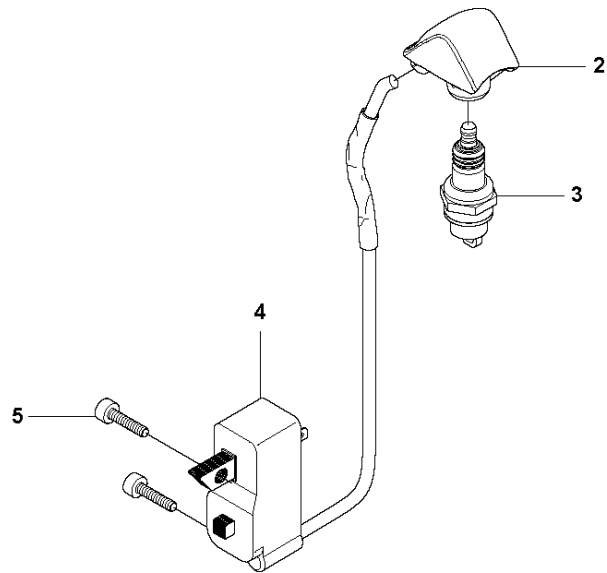

H 327 PT5S
FUEL TANK

FUEL TANK

327 PT5S from 2012-01 -

Ref	Part No	Description	Remark	QTY KIT	
1	584 25 80-01	FUEL TANK ASSY		1	
2	581 75 62-01	FUEL HOSE		1	1
3	544 32 50-01	FUEL HOSE		2	1
4	503 73 58-01	BUSHING		1	1
5	504 02 24-01	HOSE CLAMP		1	1
6	503 44 32-01	FILTER		1	1
7	503 93 66-01	PRIMER HOUSING		1	
8	537 18 49-01	O-RING		1	1
9	544 88 97-02	TANK CAP		1	
10	503 91 10-01	SUSPENSION		4	
11	578 29 56-01	HOSE NIPPLE		1	1

J 327 PT5S
IGNITION SYSTEM & CLUTCH

IGNITION SYSTEM & CLUTCH

327 PT5S from 2012-01 -

Ref	Part No	Description	Remark	QTY	KIT
1	502 49 36-01	SHORT CIRCUIT CABLE		1	
2	537 43 43-01	SPARK PLUG CAP		1	
3	503 23 51-09	SPARK PLUG		1	
4	544 12 70-01	IGNITION MODULE		1	
5	503 21 66-18	SCREW IHCT		2	
6	537 23 75-01	CLUTCH DRUM ASSY		1	
7	503 84 29-02	SCREW		2	
8	537 04 67-02	WASHER		1	
9	537 03 22-01	CLUTCH ASSY		1	
10	503 84 28-01	CLUTCH SHOE		2	9
11	503 81 60-01	CLUTCH SPRING		1	9
12	537 04 68-02	WASHER		1	
13	731 71 16-51	HEXAGON NUT FLANGE		1	
14	537 24 96-02	FLYWHEEL		1	