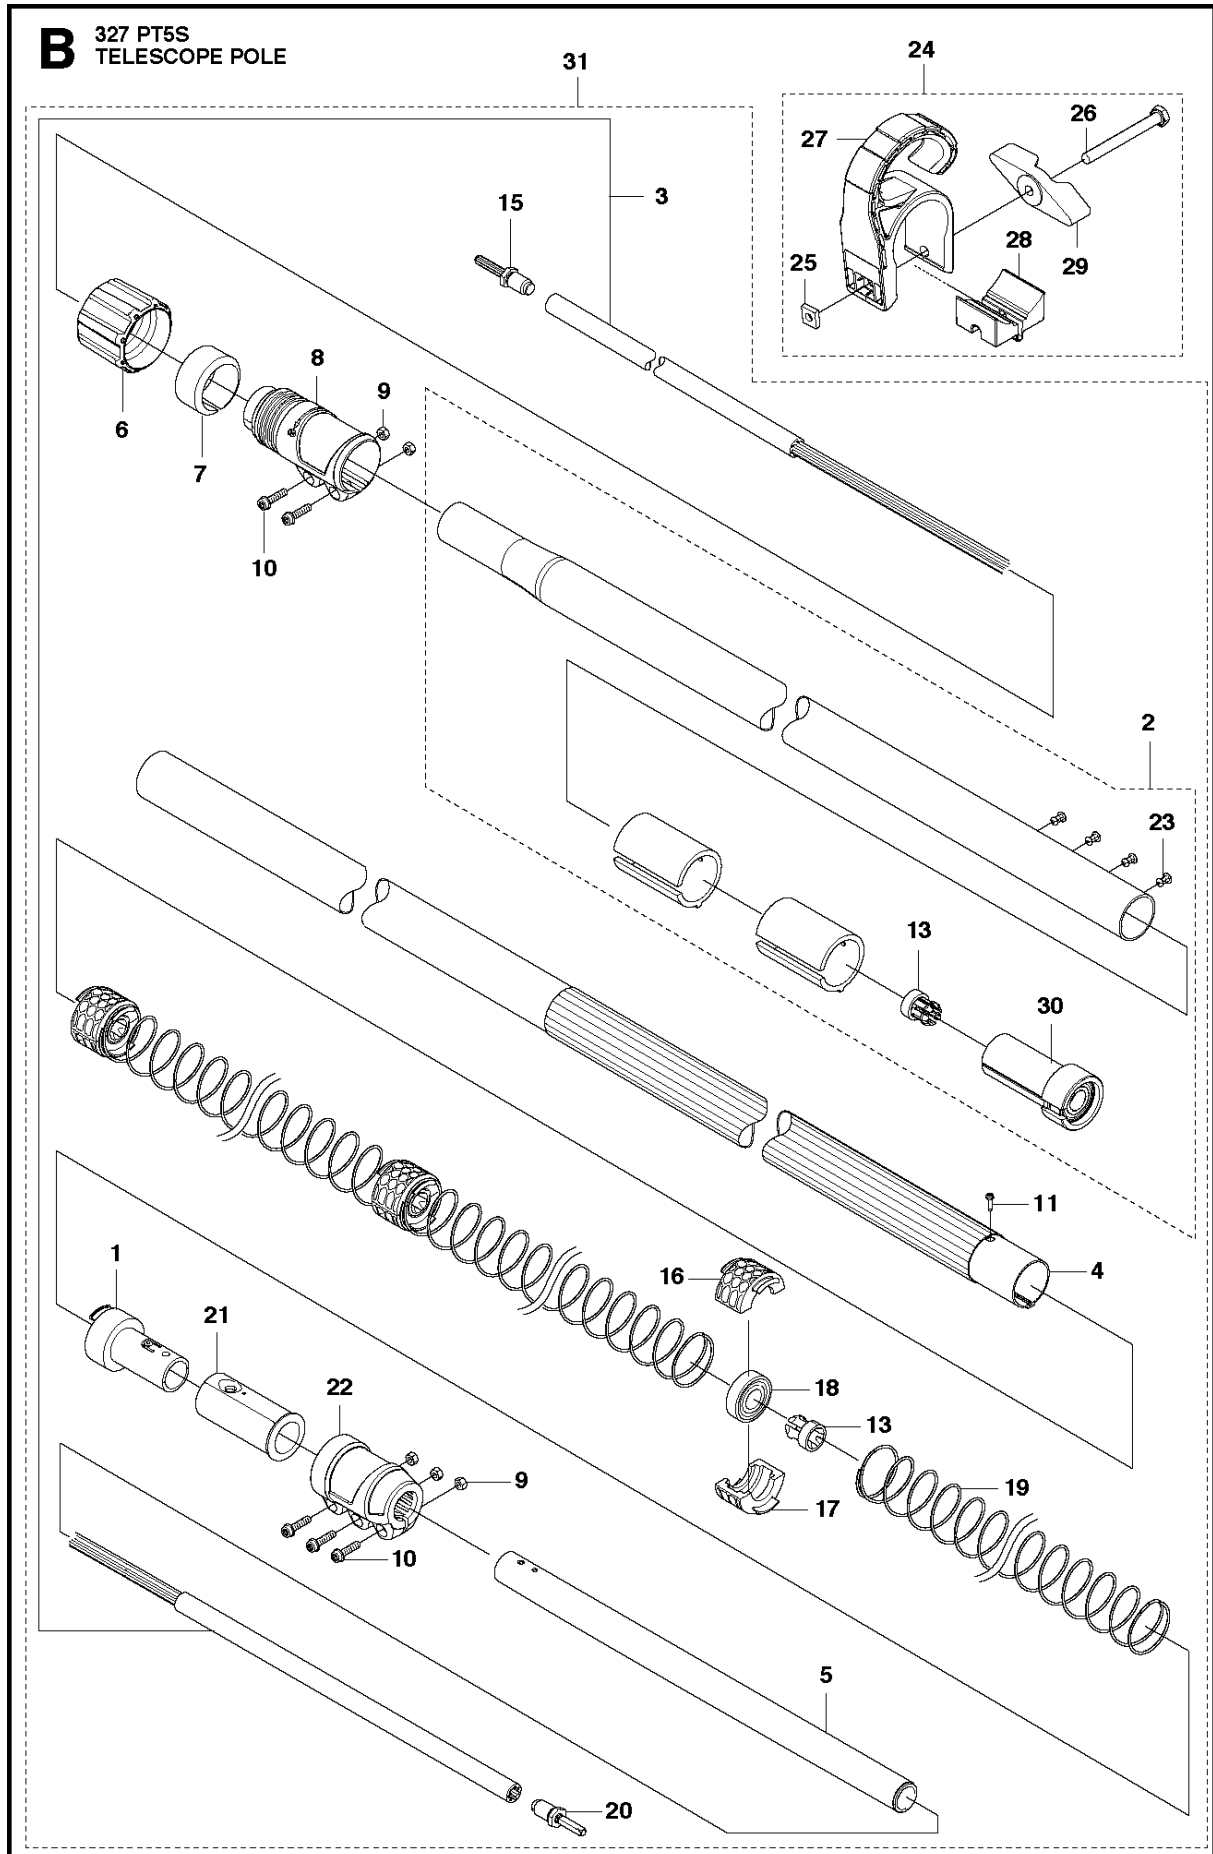

TELESCOPE POLE

327 PT5S from 2012-01 -

Ref	Part No	Description	Remark	QTY	KIT
1	576 92 60-01	BEARING SLEEVE		1	31
2	576 92 58-01	TUBE		1	31
3	576 92 56-01	DRIVE SHAFT		1	31
4	576 92 55-01	FRAME		1	31
5	576 92 57-01	TUBE		1	31
6	510 09 61-01	NUT		1	31
7	522 74 26-01	RING		1	31
8	510 09 60-01	CLAMPING SLEEVE		1	31
9	731 23 14-01	HEXAGON NUT		5	31
10	525 75 51-02	SCREW ITXSCFM		5	31
11	530 01 60-64	SCREW		1	4, 31
13	537 09 45-01	SLIDING SHOE		4	2, 31
15	574 61 89-01	ADAPTER		1	31
16	510 09 73-01	BEARING HOUSING		3	31
17	510 09 47-01	BEARING HOUSING		3	31
18	738 21 01-02	BALL BEARING		3	31
19	510 09 52-01	SPRING		3	31
20	574 61 91-01	ADAPTER		1	31
21	510 09 10-01	SLEEVE		1	31
22	522 59 70-01	CLAMPING SLEEVE		1	31
23	576 22 12-01	RIVET		4	2, 31
24	579 26 40-01	LOOP		1	31
25	502 19 71-01	SQUARE NUT		1	24
26	725 23 81-51	SCREW EHHM		1	24
27	522 72 31-01	LOOP		1	24
28	522 72 33-01	SPACING BLOCK		1	24
29	502 20 38-01	KNOB		1	24
30	579 27 55-01	BEARING SLEEVE		1	2, 31
31	510 09 70-01	TUBE DRIVESHAFT ASSY		1