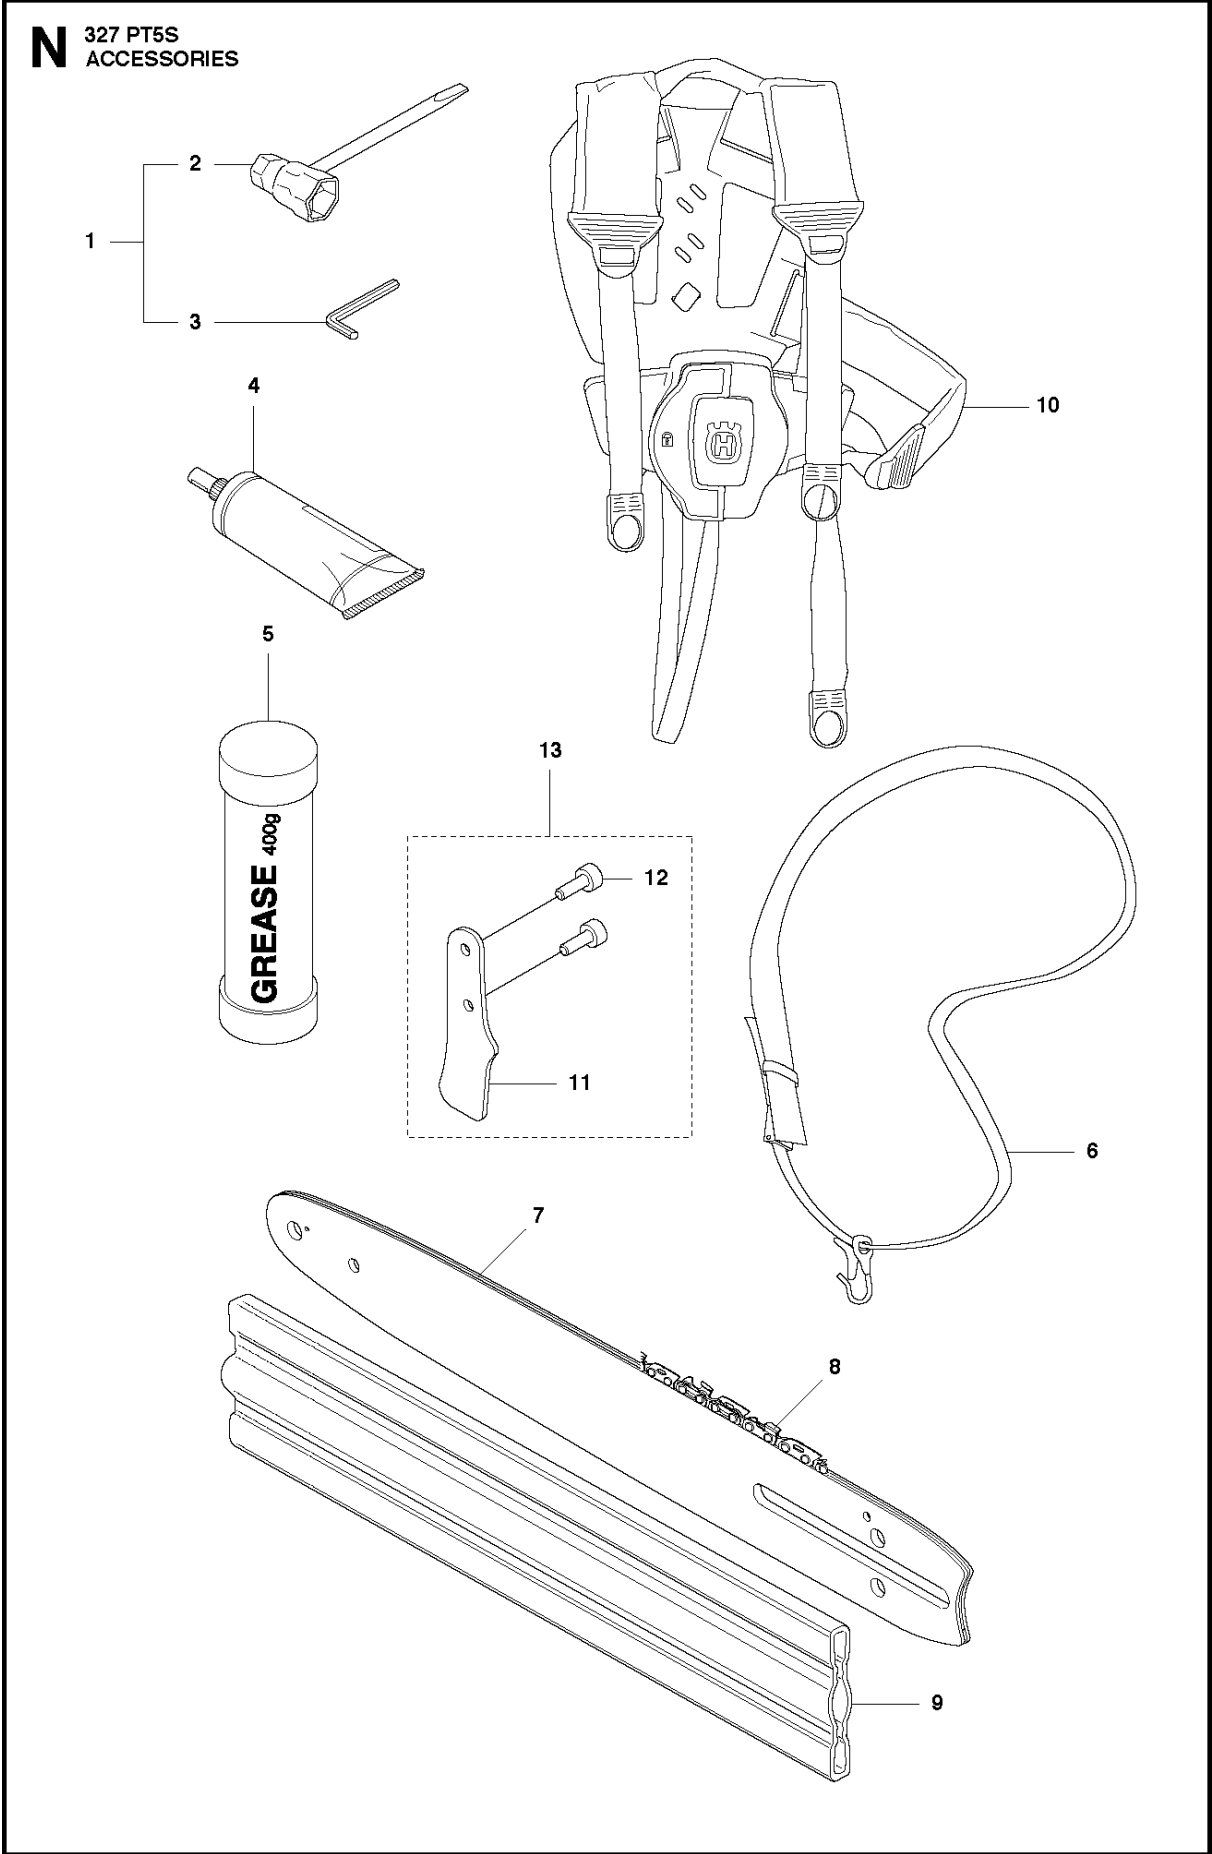

ACCESSORIES

327 PT5S from 2012-01 -

Ref	Part No	Description	Remark	QTY	KIT
1	537 04 07-10	ACCESSORY BAG		1	
2	501 69 17-01	COMBINATION WRENCH		1	1
3	502 21 58-01	WRENCH		1	1
4	579 06 49-01	GREASE		1	
5	531 00 92-05	GREASE		1	
6	537 21 62-02	HARNESS	(USA)	1	
6	537 21 62-01	HARNESS		1	
7	575 84 22-58	BAR	"10"" , 1/4"" - 1,3 mm"	1	
7	575 84 22-64	BAR	"12"" , 1/4"" - 1,3 mm"	1	
7	585 82 91-44	BAR	12" 3/8" mini 1,3mm	1	
8	501 84 40-58	SAW CHAIN	"10"" , 1/4"" - 1,3mm. 58DL"	1	
8	501 84 40-64	SAW CHAIN	"12"" , 1/4"" - 1,3 mm. 64DL"	1	
8	501 84 70-44	SAW CHAIN	12" 3/8" mini 1,3	1	
9	537 12 99-01	BAR GUARD		1	
10	505 20 43-01	HARNESS	Balance flex	1	
11	574 83 01-01	SHEET		1	13
12	574 35 35-05	SCREW ITXSCM		2	13
13	588 19 77-01	HOOK	Kit	1