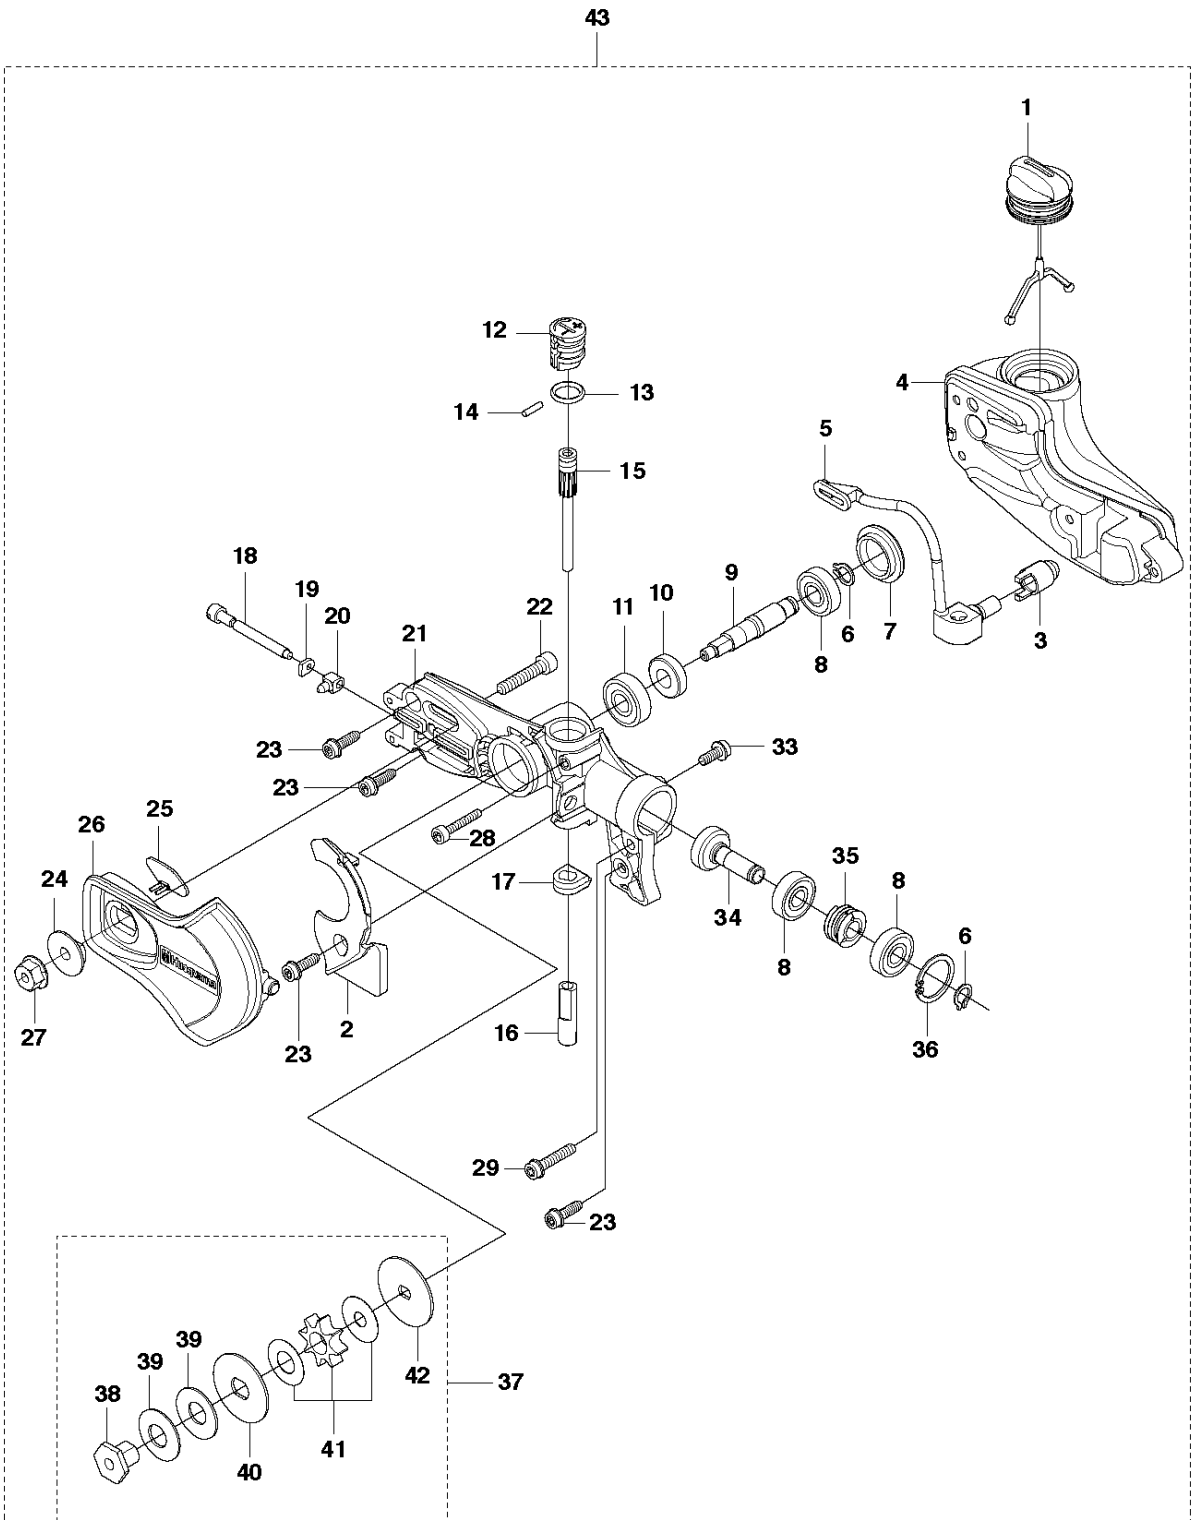

A 327 PT5S
SAW HEAD

SAW HEAD

327 PT5S from 2012-01 -

Ref	Part No	Description	Remark	QTY	KIT
1	577 87 86-03	TANK CAP ASSY		1	43
2	525 61 31-01	COVER		1	43
3	510 04 43-01	OIL SCREEN		1	43
4	577 66 70-01	OIL TANK		1	43
5	525 49 06-01	OIL HOSE		1	43
6	735 31 11-00	CIRCLIP		2	43
7	574 82 98-01	COVER		1	43
8	738 21 99-04	BALL BEARING		3	43
9	525 49 04-01	SHAFT		1	43
10	575 35 56-01	GEAR WHEEL		1	43
11	738 21 00-04	BALL BEARING		1	43
12	525 48 16-01	KNOB		1	43
13	740 43 10-14	O-RING		1	43
14	503 24 09-11	NEEDLE ROLLER		1	43
15	540 05 79-01	PUMP PISTON		1	43
16	537 15 48-01	PUMP CYLINDER		1	43
17	576 39 59-01	FASTENER		1	43
18	501 81 92-01	SCREW		1	43
19	501 45 27-02	LOCK NUT		1	43
20	501 45 41-01	NUT		1	43
21	523 85 37-02	GEAR HOUSING		1	43
22	576 83 10-01	SCREW IHSCM		1	43
23	573 92 58-01	SCREW ITXSCFT		3	43
24	525 49 07-01	BUSHING		1	43
25	574 40 47-01	RUBBER		1	43
26	525 48 14-01	COVER		1	43
27	503 22 00-07	HEXAGON NUT		4	43
28	525 76 09-05	SCREW ITXSCM		1	43
29	525 75 51-04	SCREW ITXSCFM		1	43
33	525 75 51-05	SCREW ITXSCFM		1	43
34	575 35 55-01	PINION		1	43
35	525 48 97-01	WORM GEAR		1	43
36	735 31 25-10	CIRCLIP		1	43
37	585 48 31-01	SPROCKET	"for 1/4"" Chain"	1	43
37	585 48 31-02	SPROCKET	"for 3/8"" chain"	1	43
38	580 76 04-01	NUT		1	37, 43
39	581 12 61-01	DISC SPRING		2	37, 43
40	585 84 19-02	WASHER		1	37, 43
41	582 87 22-01	SPROCKET	"for 1/4"" Chain"	1	37, 43
41	582 87 22-02	SPROCKET	"for 3/8"" chain"	1	37, 43
42	585 84 19-01	WASHER		1	43
43	575 78 43-06	POLE SAW HEAD	"for 1/4"" Chain"	1	
43	575 78 43-07	POLE SAW HEAD	"for 3/8"" chain"	1