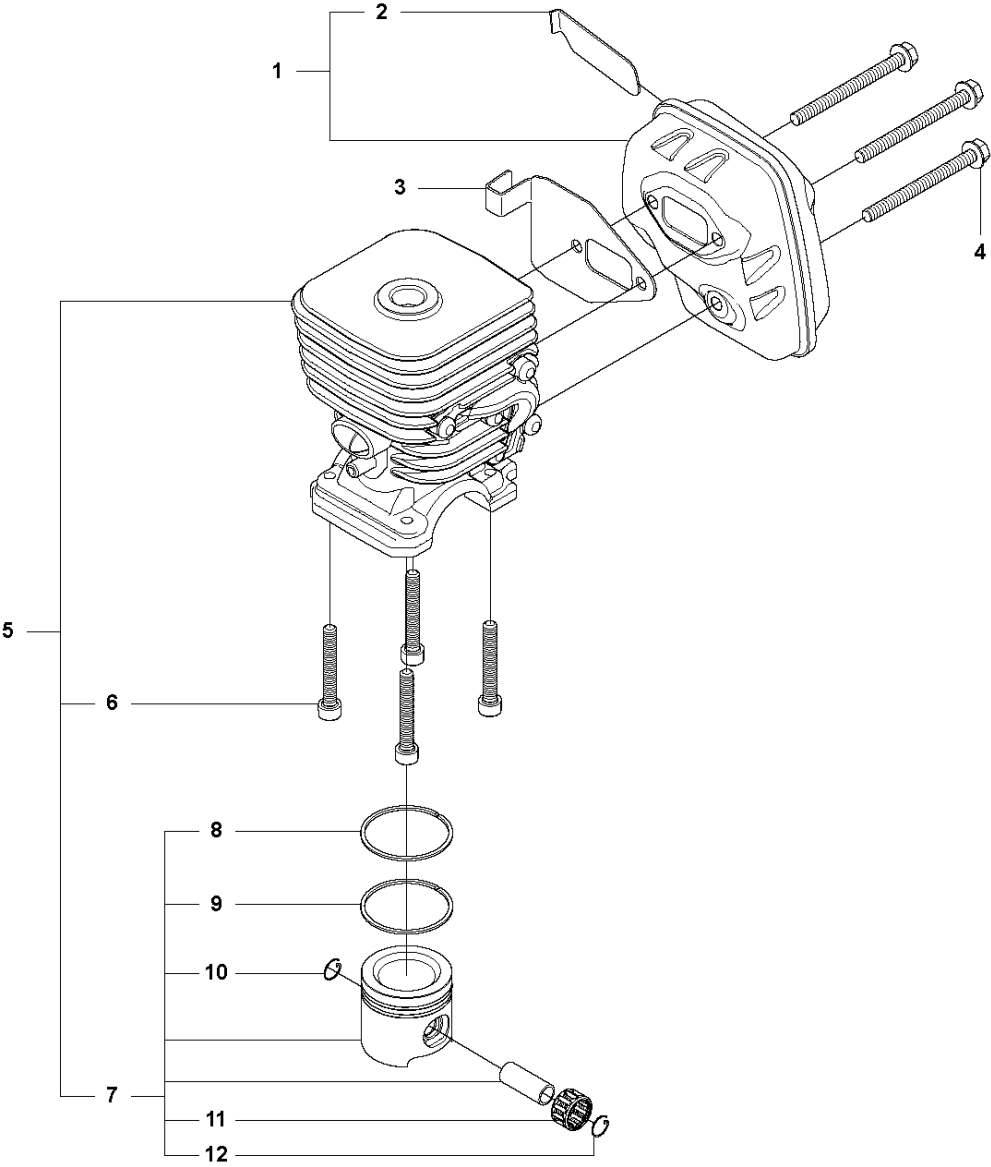

K 327 PT5S
CYLINDER PISTON & MUFFLER

CYLINDER, PISTON & MUFFLER

327 PT5S from 2012-01 -

Ref	Part No	Description	Remark	QTY KIT	
1	537 22 17-04	MUFFLER ASSY	Cat.	1	
2	537 22 18-01	SPARK ARRESTER SCREEN		1	1
3	537 01 41-01	GASKET		1	
4	502 07 81-01	SCREW EHHFM		3	
5	537 08 51-03	CYLINDER	Ø=34mm	1	
6	503 20 07-35	SCREW IHSCFM		4	5
7	537 40 59-02	PISTON		1	5
8	537 40 62-01	PISTON RING		1	5,7
9	537 40 62-01	PISTON RING		1	5,7
10	737 44 08-00	CIRCLIP		1	5,7
11	503 71 22-01	BEARING		1	5,7
12	737 44 08-00	CIRCLIP		1	5,7