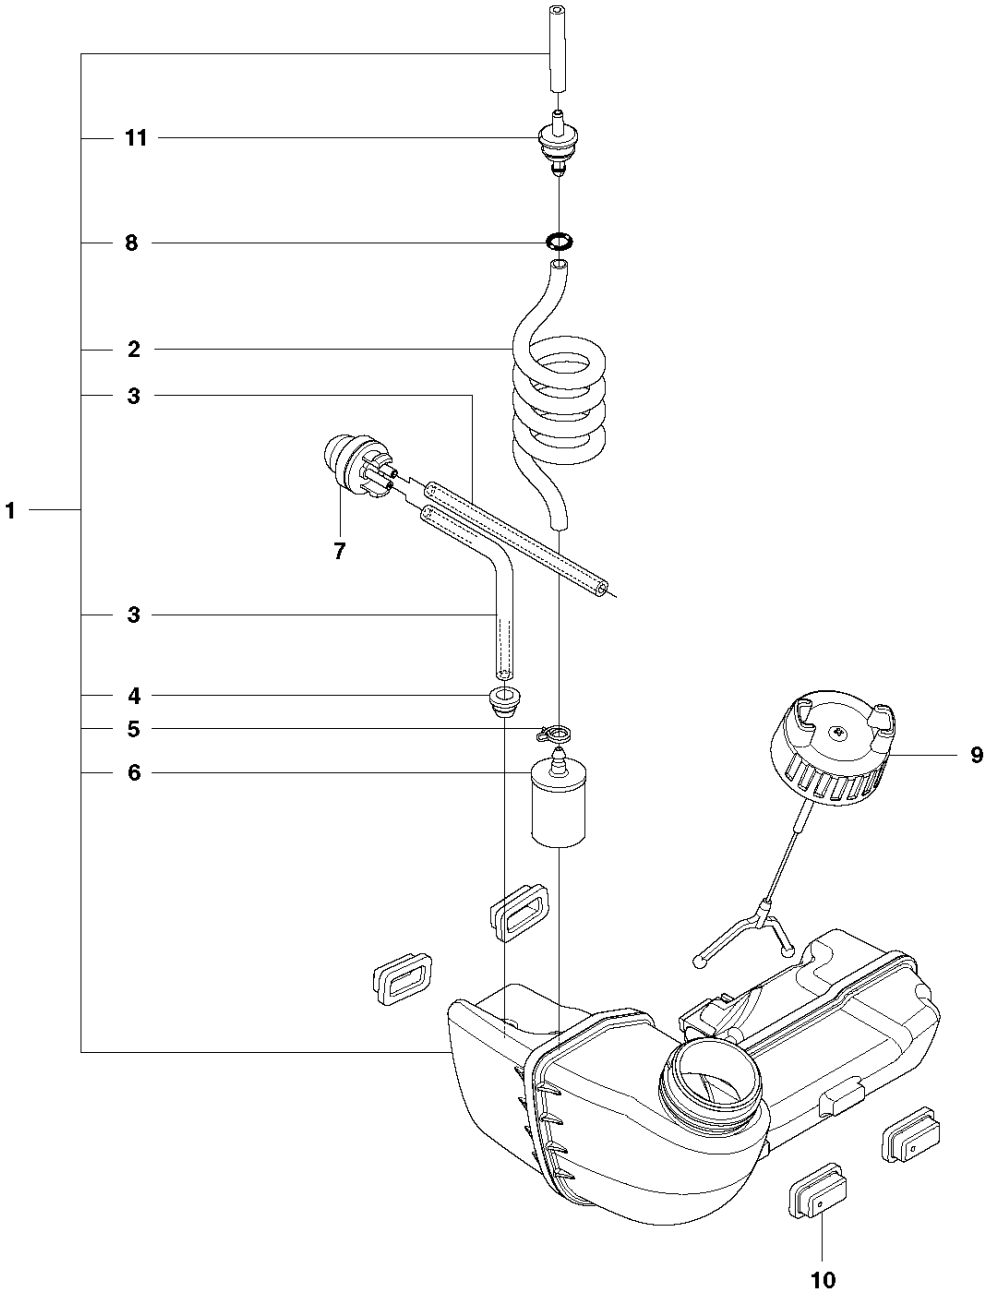

H 327 PT5S
FUEL TANK

FUEL TANK

327 PT5S from 2012-01 -

Ref	Part No	Description	Remark	QTY KIT	
1	584 25 80-01	FUEL TANK ASSY		1	
2	581 75 62-01	FUEL HOSE		1	1
3	544 32 50-01	FUEL HOSE		2	1
4	503 73 58-01	BUSHING		1	1
5	504 02 24-01	HOSE CLAMP		1	1
6	503 44 32-01	FUEL FILTER		1	1
7	503 93 66-01	PURGE		1	
8	537 18 49-01	O-RING		1	1
9	544 88 97-02	TANK CAP		1	
10	503 91 10-01	SUSPENSION		4	
11	578 29 56-01	HOSE NIPPLE		1	1