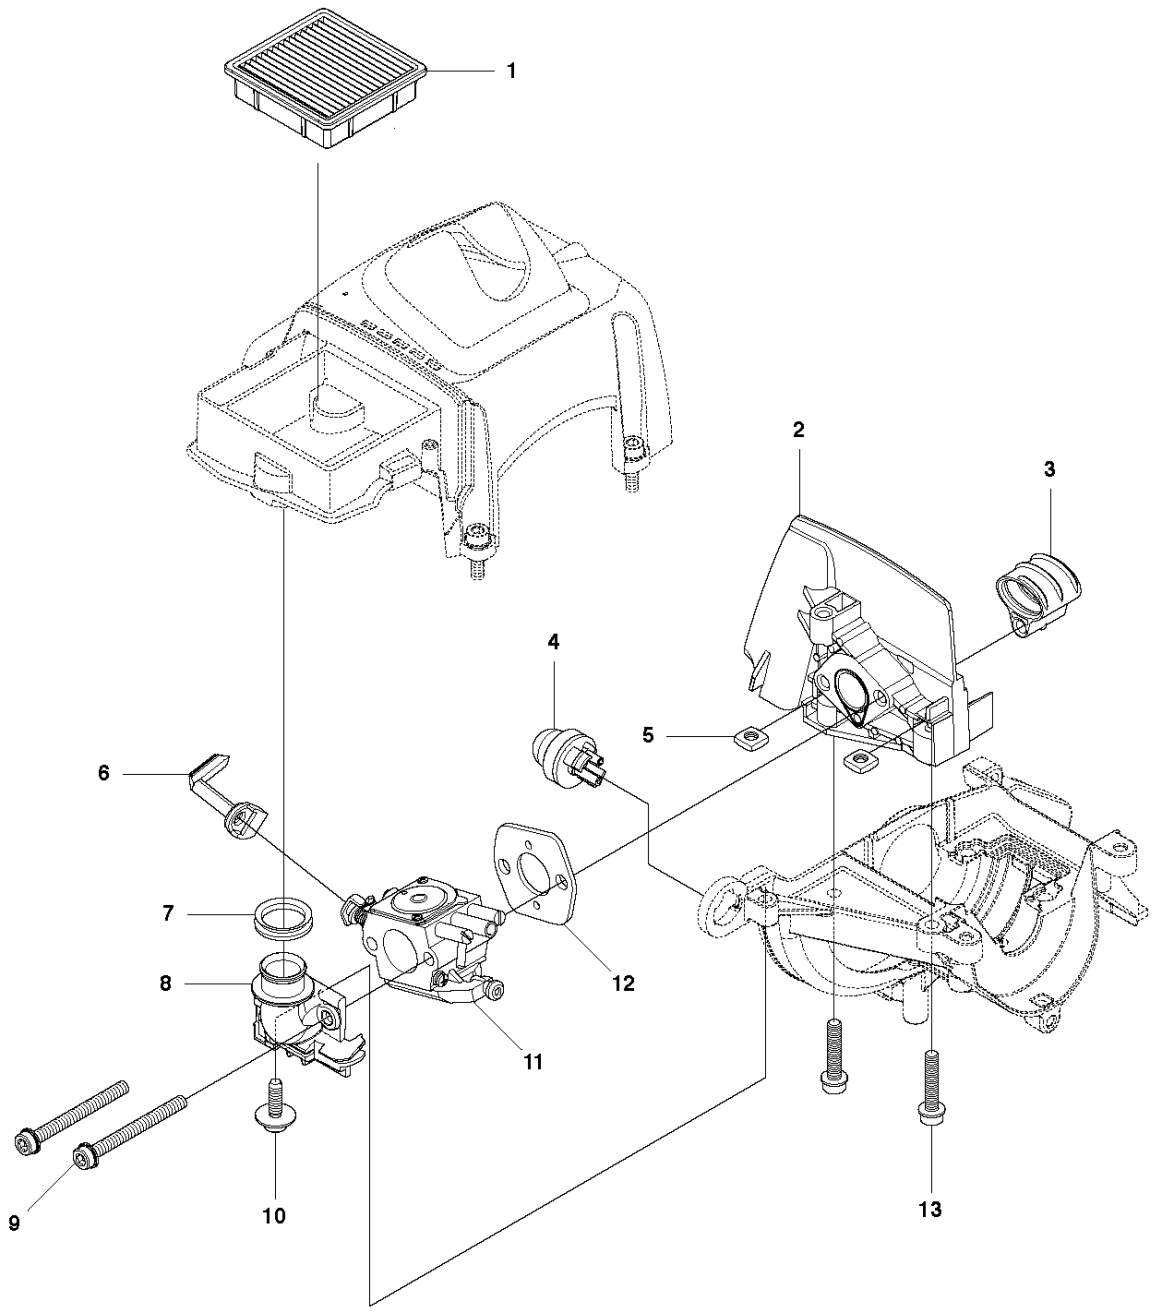

E 327 PT5S
INTAKE

INTAKE

327 PT5S from 2012-01 -

Ref	Part No	Description	Remark	QTY KIT
1	505 27 10-01	FILTER		1
2	503 91 09-01	INSULATION WALL		1
3	503 94 26-01	INLET PIPE		1
4	503 93 66-01	PURGE		1
5	503 22 65-04	SQUARE NUT		2
6	503 96 25-01	CHOKE CONTROL		1
7	740 68 11-21	V-RING		1
8	502 49 90-01	BRACKET		1
9	503 21 75-50	SCREW IHSCFT		2
10	503 21 77-16	SCREW IHSCFT		1
11	503 28 34-01	CARBURETTOR	Zama C1Q-EL24	1
12	503 49 71-01	GASKET		1
13	503 20 03-25	SCREW IHSCFM		2