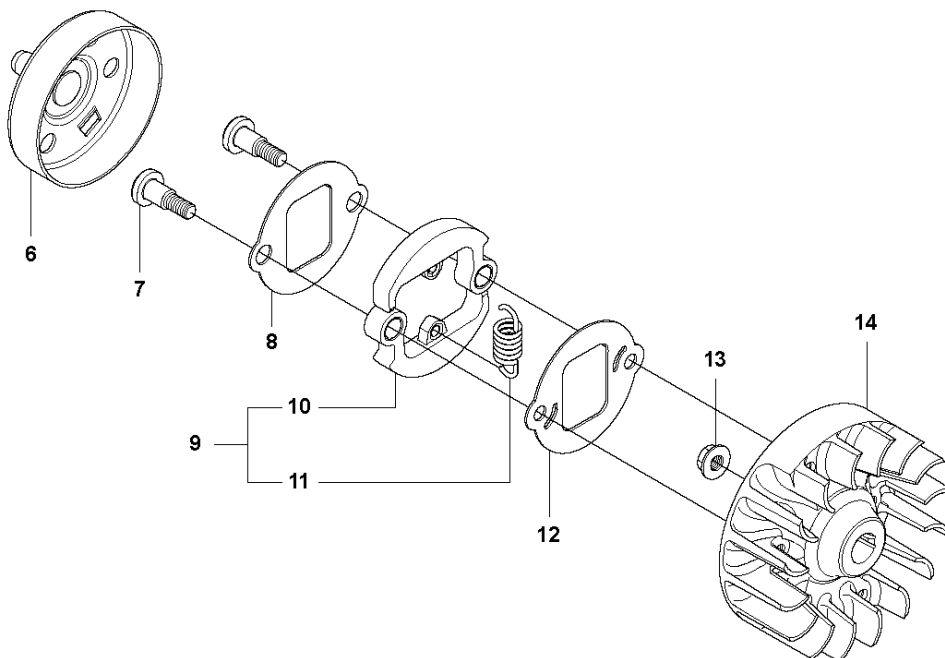

J 327 PT5S
IGNITION SYSTEM & CLUTCH

IGNITION SYSTEM & CLUTCH

327 PT5S from 2012-01 -

Ref	Part No	Description	Remark	QTY	KIT
1	502 49 36-01	SHORT CIRCUIT CABLE		1	
2	537 43 43-01	SPARK PLUG CAP		1	
3	503 23 51-09	SPARK PLUG		1	
4	544 12 70-01	IGNITION MODULE		1	
5	503 21 66-18	SCREW IHCT		2	
6	537 23 75-01	CLUTCH DRUM ASSY		1	
7	503 84 29-02	SCREW		2	
8	537 04 67-02	WASHER		1	
9	537 03 22-01	CLUTCH ASSY		1	
10	503 84 28-01	CLUTCH SHOE		2	9
11	503 81 60-01	CLUTCH SPRING		1	9
12	537 04 68-02	WASHER		1	
13	731 71 16-51	HEXAGON NUT FLANGE		1	
14	537 24 96-02	FLYWHEEL		1