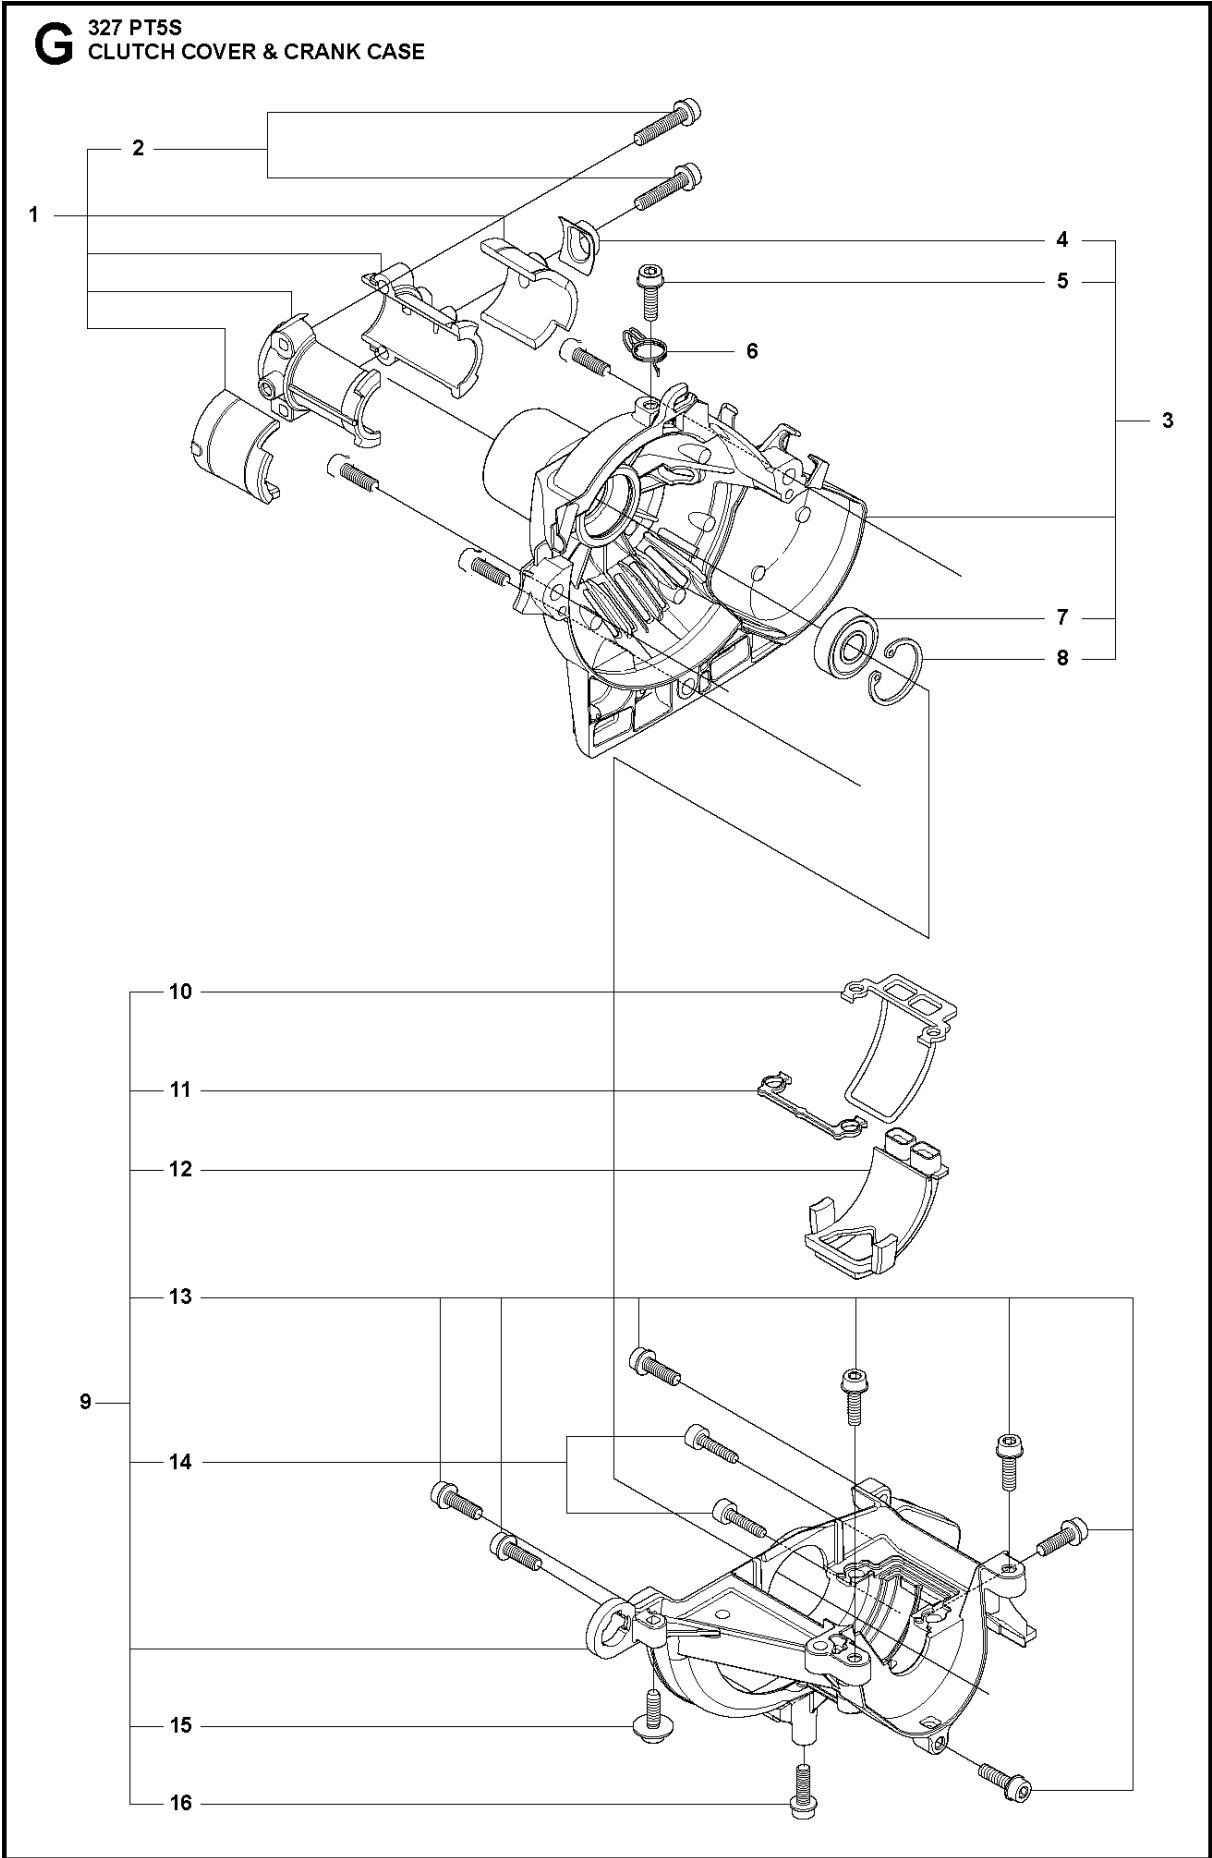

## CARBURETOR

327 PT5S from 2012-01 -

Ref	Part No	Description	Remark	QTY KIT	
1	503 28 34-01	CARBURETTOR	Zama C1Q-EL24	1	
2	503 48 05-01	SCREW		2	1
3	503 97 43-01	COVER		1	1
4	537 02 09-01	SHAFT ASSY		1	1
5	537 04 89-01	DIAPHRAGM		1	1
6	537 02 04-01	GASKET		1	1
7	503 48 01-01	SCREW		1	1
8	503 48 00-01	PIN RETAINING SCREW		1	1
9	537 37 03-01	VALVE		1	1
10	503 48 18-01	SCREW		1	1
11	537 02 10-01	SPRING		1	1
12	503 48 19-01	COLLAR		1	1
13	537 04 90-01	LEVER		1	1
14	503 47 90-01	SCREW		1	1
15	537 01 98-01	LEVER		1	1
16	503 47 89-01	COLLAR		1	1
17	503 66 59-01	LEVER		1	1
18	537 02 03-01	SPRING		1	1
19	503 47 97-01	VALVE		1	1
20	537 02 08-01	PLUG		1	1
21	503 48 08-01	SPRING		1	1
22	537 01 26-01	SPRING		1	1
23	537 01 25-01	BALL		1	1
24	503 53 57-01	STRAINER		1	1
25	537 12 78-01	SCREW		1	1
26	537 02 16-01	LIMITER CAP		1	1
27	503 97 40-01	WASHER		1	1
28	537 02 06-01	SCREW		1	1
29	537 02 16-01	LIMITER CAP		1	1
30	503 75 53-01	SCREW		1	1
31	537 01 97-01	SPRING		1	1
32	537 01 99-01	VALVE		1	1
33	503 47 92-01	SCREW		1	1
34	537 02 00-01	DIAPHRAGM PUMP		1	1
35	537 02 01-01	GASKET		1	1
36	537 01 96-01	SHAFT ASSY		1	1
37	537 02 02-01	COVER		1	1
38	503 48 11-01	PIECE		1	1
39	503 47 96-01	SCREW		1	1
40	537 02 07-01	SCREW		1	1
41	531 00 45-52	GASKET KIT		1	
42	531 00 45-53	GASKET KIT		1	