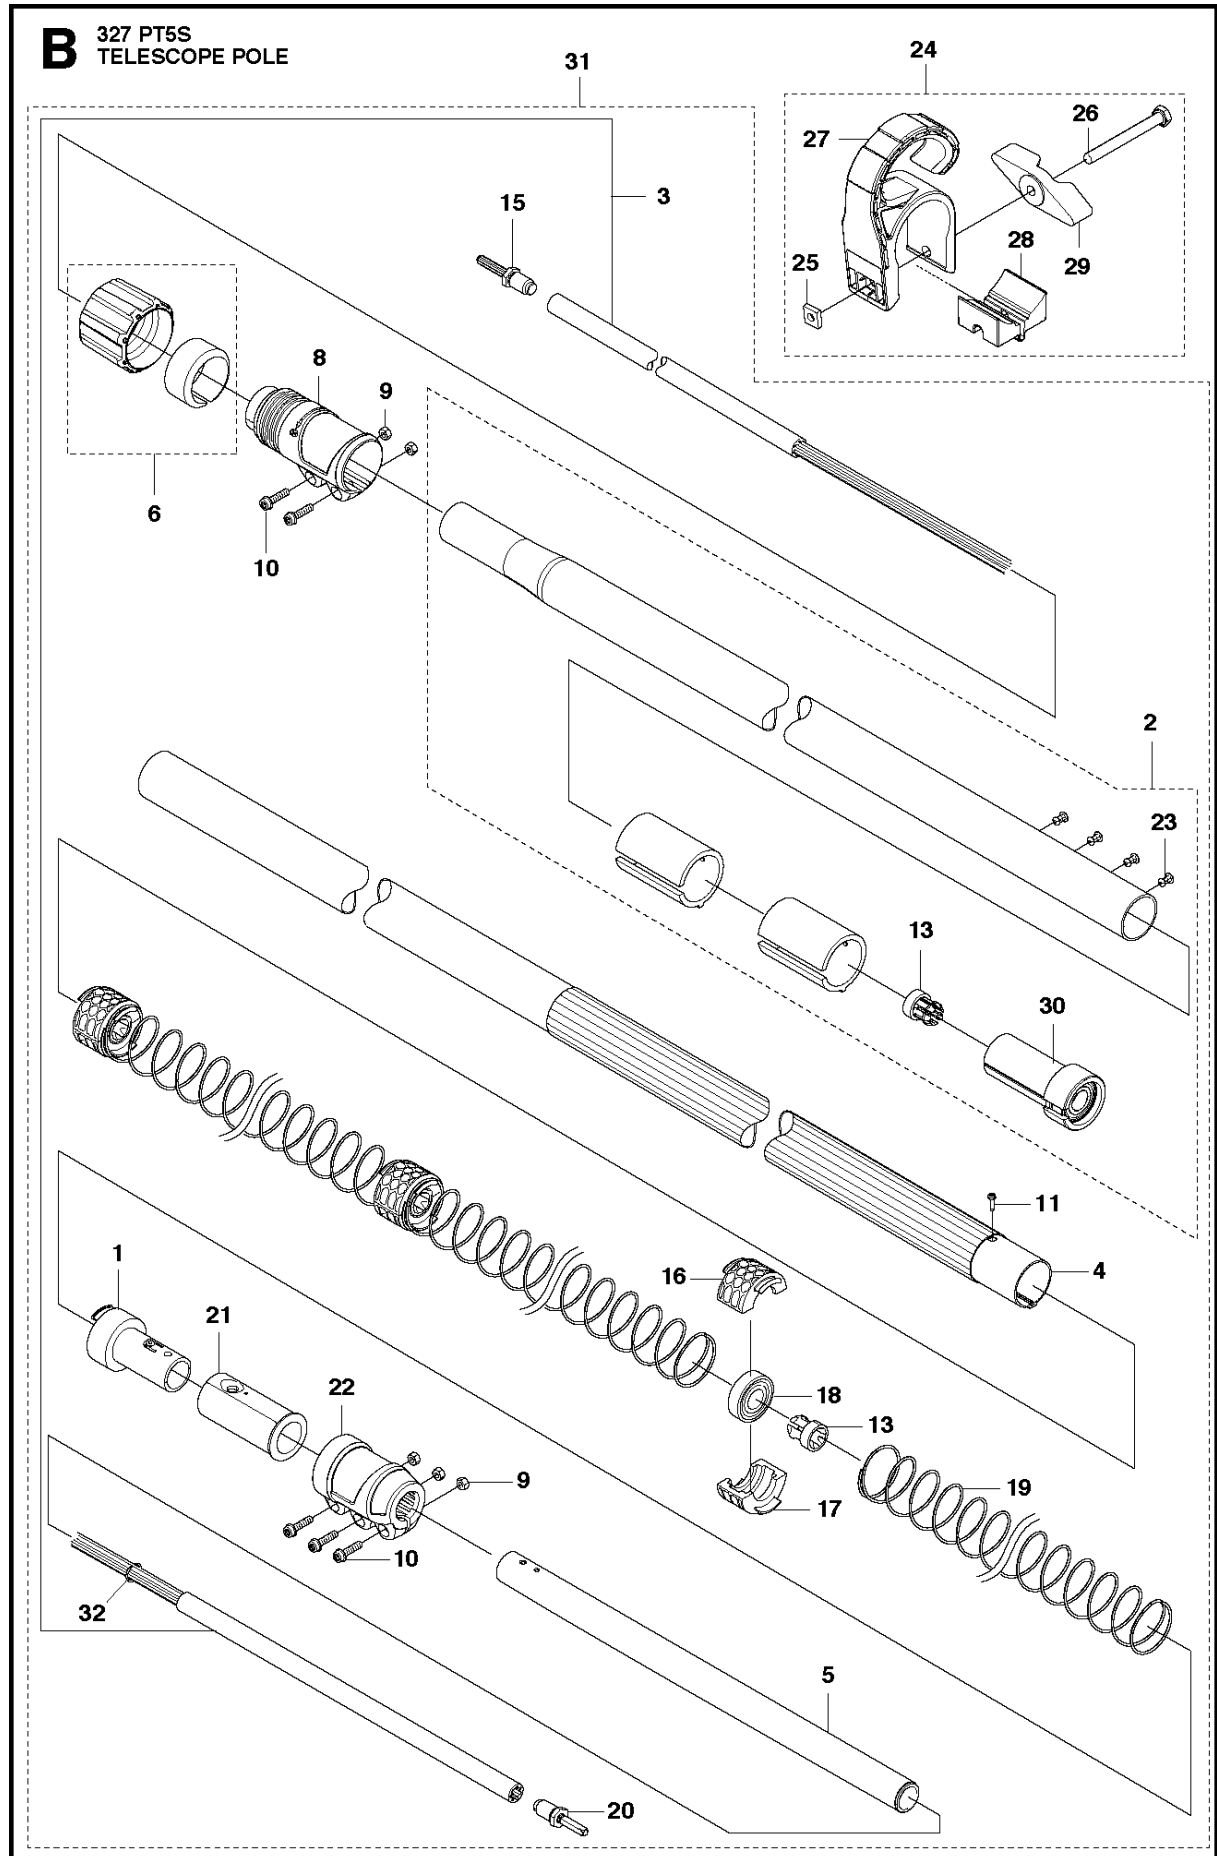

TELESCOPE POLE

327 PT5S from 2012-01 -

Ref	Part No	Description	Remark	QTY	KIT
1	576 92 60-01	BEARING SLEEVE		1	31
2	576 92 58-01	TUBE		1	31
3	576 92 56-01	DRIVE SHAFT		1	31
4	576 92 55-01	FRAME		1	31
5	576 92 57-01	TUBE		1	31
6	590 94 02-01	RING		1	31
8	510 09 60-01	CLAMPING SLEEVE		1	31
9	731 23 14-01	HEXAGON NUT		5	31
10	525 75 51-02	SCREW ITXSCFM		5	31
11	530 01 60-64	SCREW		1	4, 31
13	537 09 45-01	SLIDING SHOE		4	2, 31
15	574 61 89-01	ADAPTER		1	31
16	510 09 73-01	BEARING HOUSING		3	31
17	510 09 47-01	BEARING HOUSING		3	31
18	738 21 01-02	BALL BEARING		3	31
19	510 09 52-01	SPRING		3	31
20	574 61 91-01	ADAPTER		1	31
21	510 09 10-01	SLEEVE		1	31
22	522 59 70-01	CLAMPING SLEEVE		1	31
23	576 22 12-01	RIVET		4	2, 31
24	579 26 40-01	LOOP		1	31
25	502 19 71-01	SQUARE NUT		1	24
26	725 23 81-51	SCREW EHHM		1	24
27	522 72 31-01	LOOP		1	24
28	522 72 33-01	SPACING BLOCK		1	24
29	502 20 38-01	KNOB		1	24
30	579 27 55-01	BEARING SLEEVE		1	2, 31
31	510 09 70-01	TUBE DRIVESHAFT ASSY		1	
32	510 11 25-01	CIRCLIP		1	3, 31