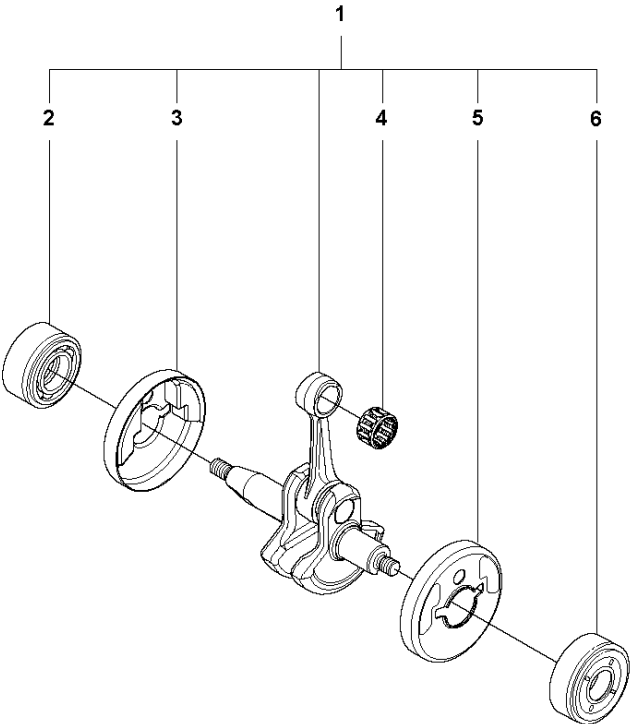

L 327 PT5S
CRANK SHAFT

CRANKSHAFT

327 PT5S from 2012-01 -

Ref	Part No	Description	Remark	QTY	KIT
1	503 85 24-74	CRANKSHAFT ASSY		1	
2	503 94 02-03	BEARING CAGE		1	1
3	503 94 05-01	CUP		1	1
4	503 71 22-01	BEARING		1	1
5	503 94 05-01	CUP		1	1
6	503 94 02-03	BEARING CAGE		1	1