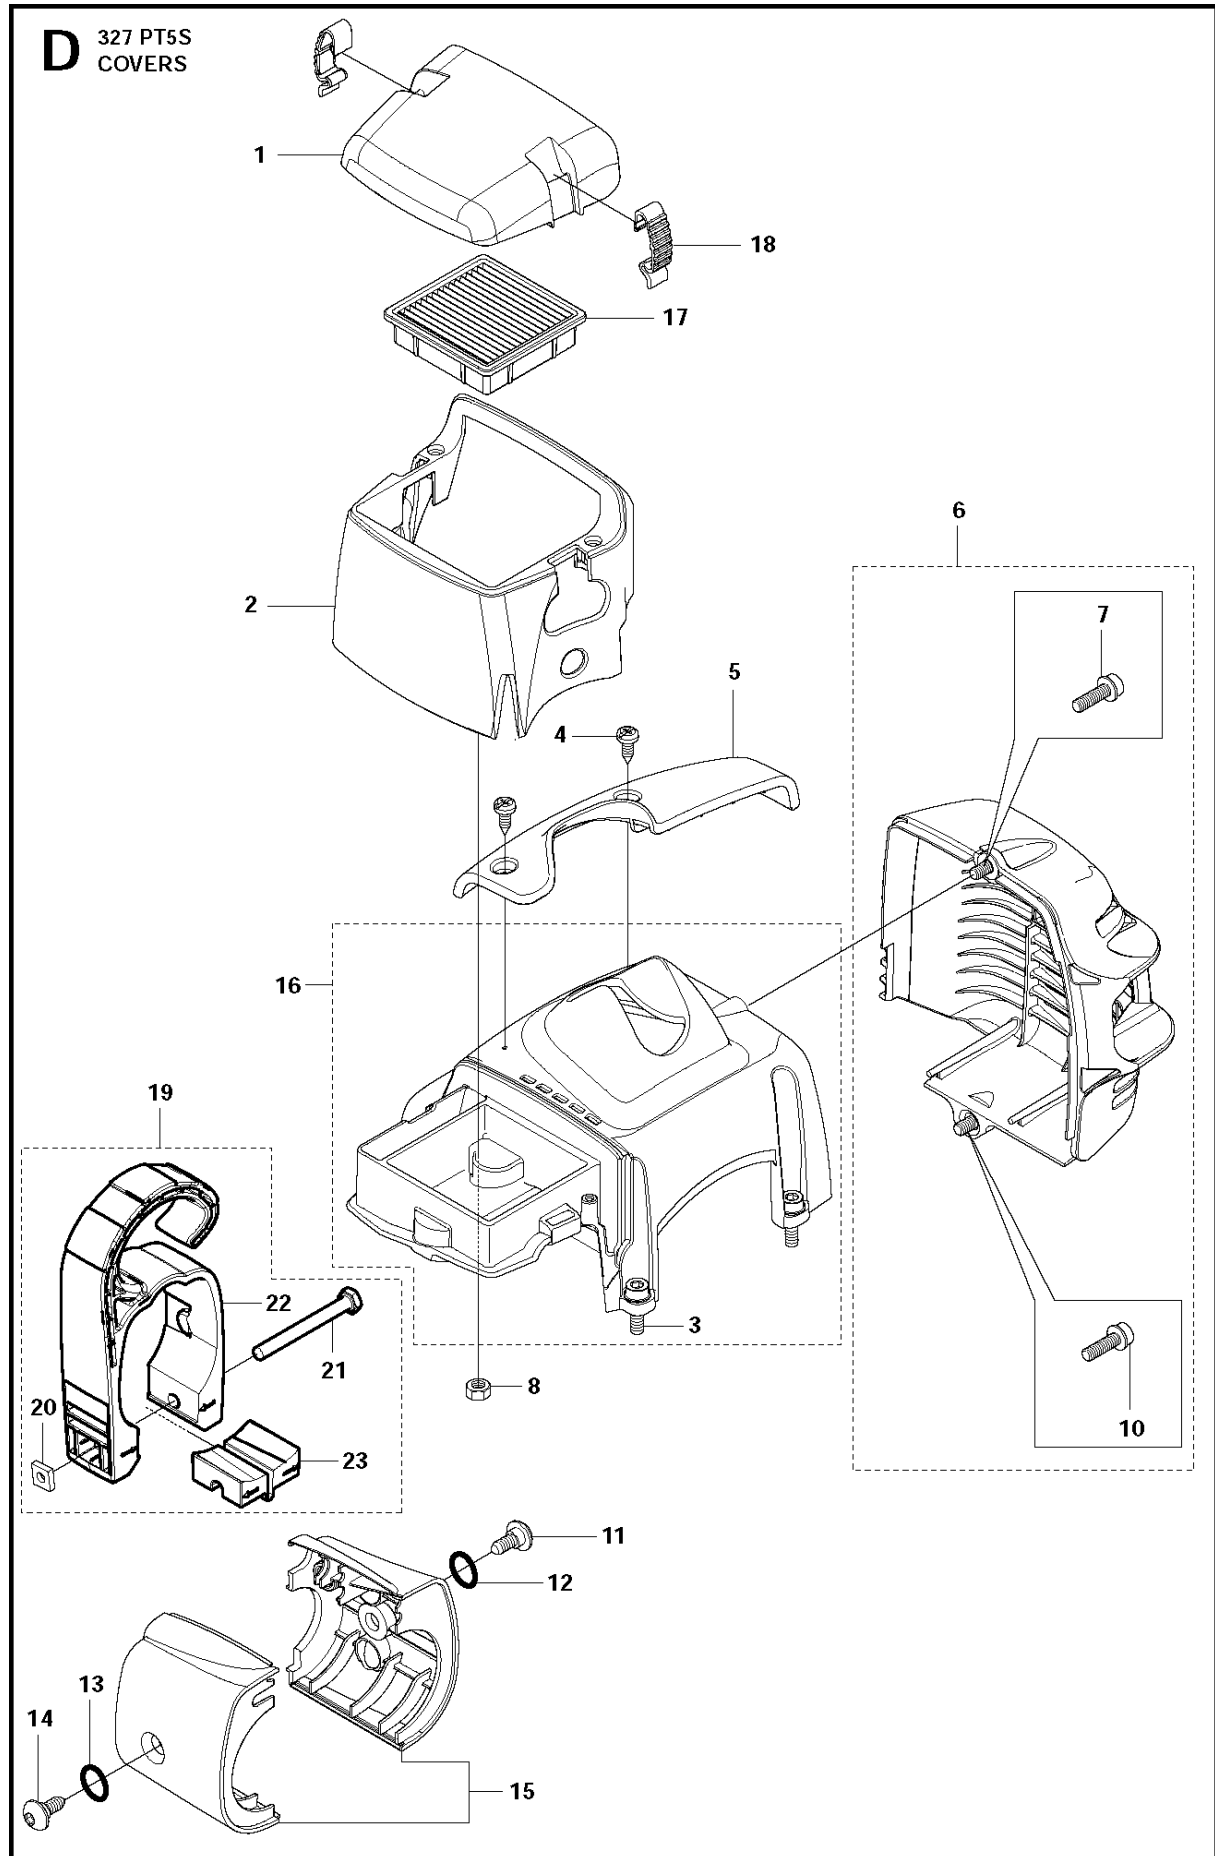

COVER

327 PT5S from 2012-01 -

Ref	Part No	Description	Remark	QTY	KIT
1	505 14 20-01	FILTER COVER		1	
2	505 14 22-01	COVER		1	
3	574 47 70-03	SCREW IHSCFMO	Captive screws	4	16
4	503 21 35-12	SCREW CCRPANT		2	
5	502 48 16-01	ARM PROTECTION		1	
6	544 84 81-02	HEAT PROTECTOR	Captive screws	1	
7	574 18 15-01	SCREW IHSCFTO	Captive screws	1	6
8	503 22 24-01	LOCK NUT		1	
10	574 47 70-03	SCREW IHSCFMO	Captive screws	1	6
11	503 96 13-01	SCREW		1	
12	740 42 06-00	O-RING		1	
13	740 42 06-00	O-RING		1	
14	503 96 13-01	SCREW		1	
15	502 48 15-01	COVER		1	
16	505 14 18-02	CYLINDER COVER ASSY	Captive screws	1	
17	505 27 10-01	FILTER		1	
18	537 38 72-01	SNAP		2	
19	579 26 41-01	LOOP		1	
20	502 19 71-01	SQUARE NUT		1	19
21	725 23 81-51	SCREW EHHM		1	19
22	574 41 22-01	LOOP		1	19
23	574 41 21-01	SPACING BLOCK		1	19