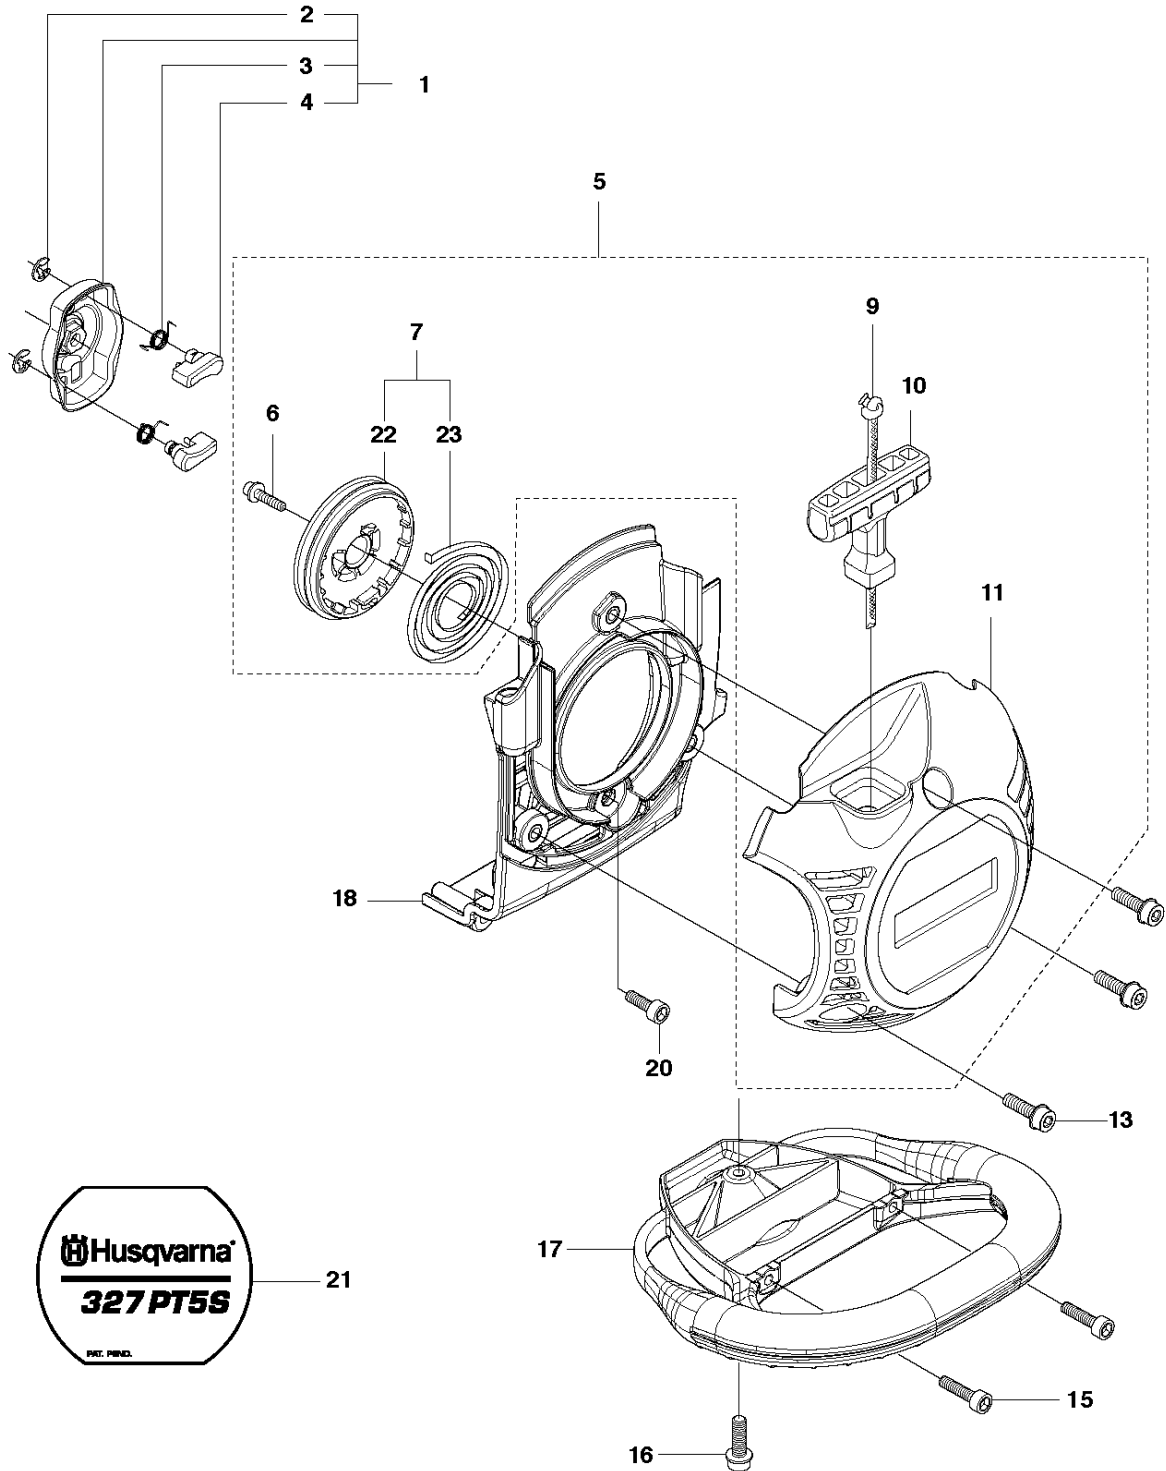

F 327 PT5S
STARTER

STARTER

327 PT5S from 2012-01 -

Ref	Part No	Description	Remark	QTY	KIT
1	503 87 33-05	BRIDGE		1	
2	735 31 08-20	E-CLIP		2	1
3	503 87 36-01	SPRING		1	1
4	503 87 35-02	STARTER PAWL		2	1
5	505 19 83-01	STARTER ASSY		1	
6	503 21 88-76	SCREW IHSC T		1	5
7	537 33 23-03	STARTER PULLEY		1	5
9	505 30 51-25	STARTER CORD		1	5
10	537 00 84-01	STARTER HANDLE		1	5
11	505 14 13-01	STARTER ASSY		1	5
13	503 20 03-16	SCREW IHSCFM	M5x16	3	
15	503 21 75-16	SCREW IHSCFT		2	
16	503 20 14-12	SCREW IHSCFMO	M5x12	1	
17	537 17 45-01	HANDLE		1	
18	577 41 60-01	BRACKET		1	
20	503 21 53-16	SCREW ITXSCM		1	
21	537 32 24-12	LABEL		1	
22	537 32 50-03	STARTER PULLEY		1	5
23	503 85 99-01	RECOIL SPRING		1	5