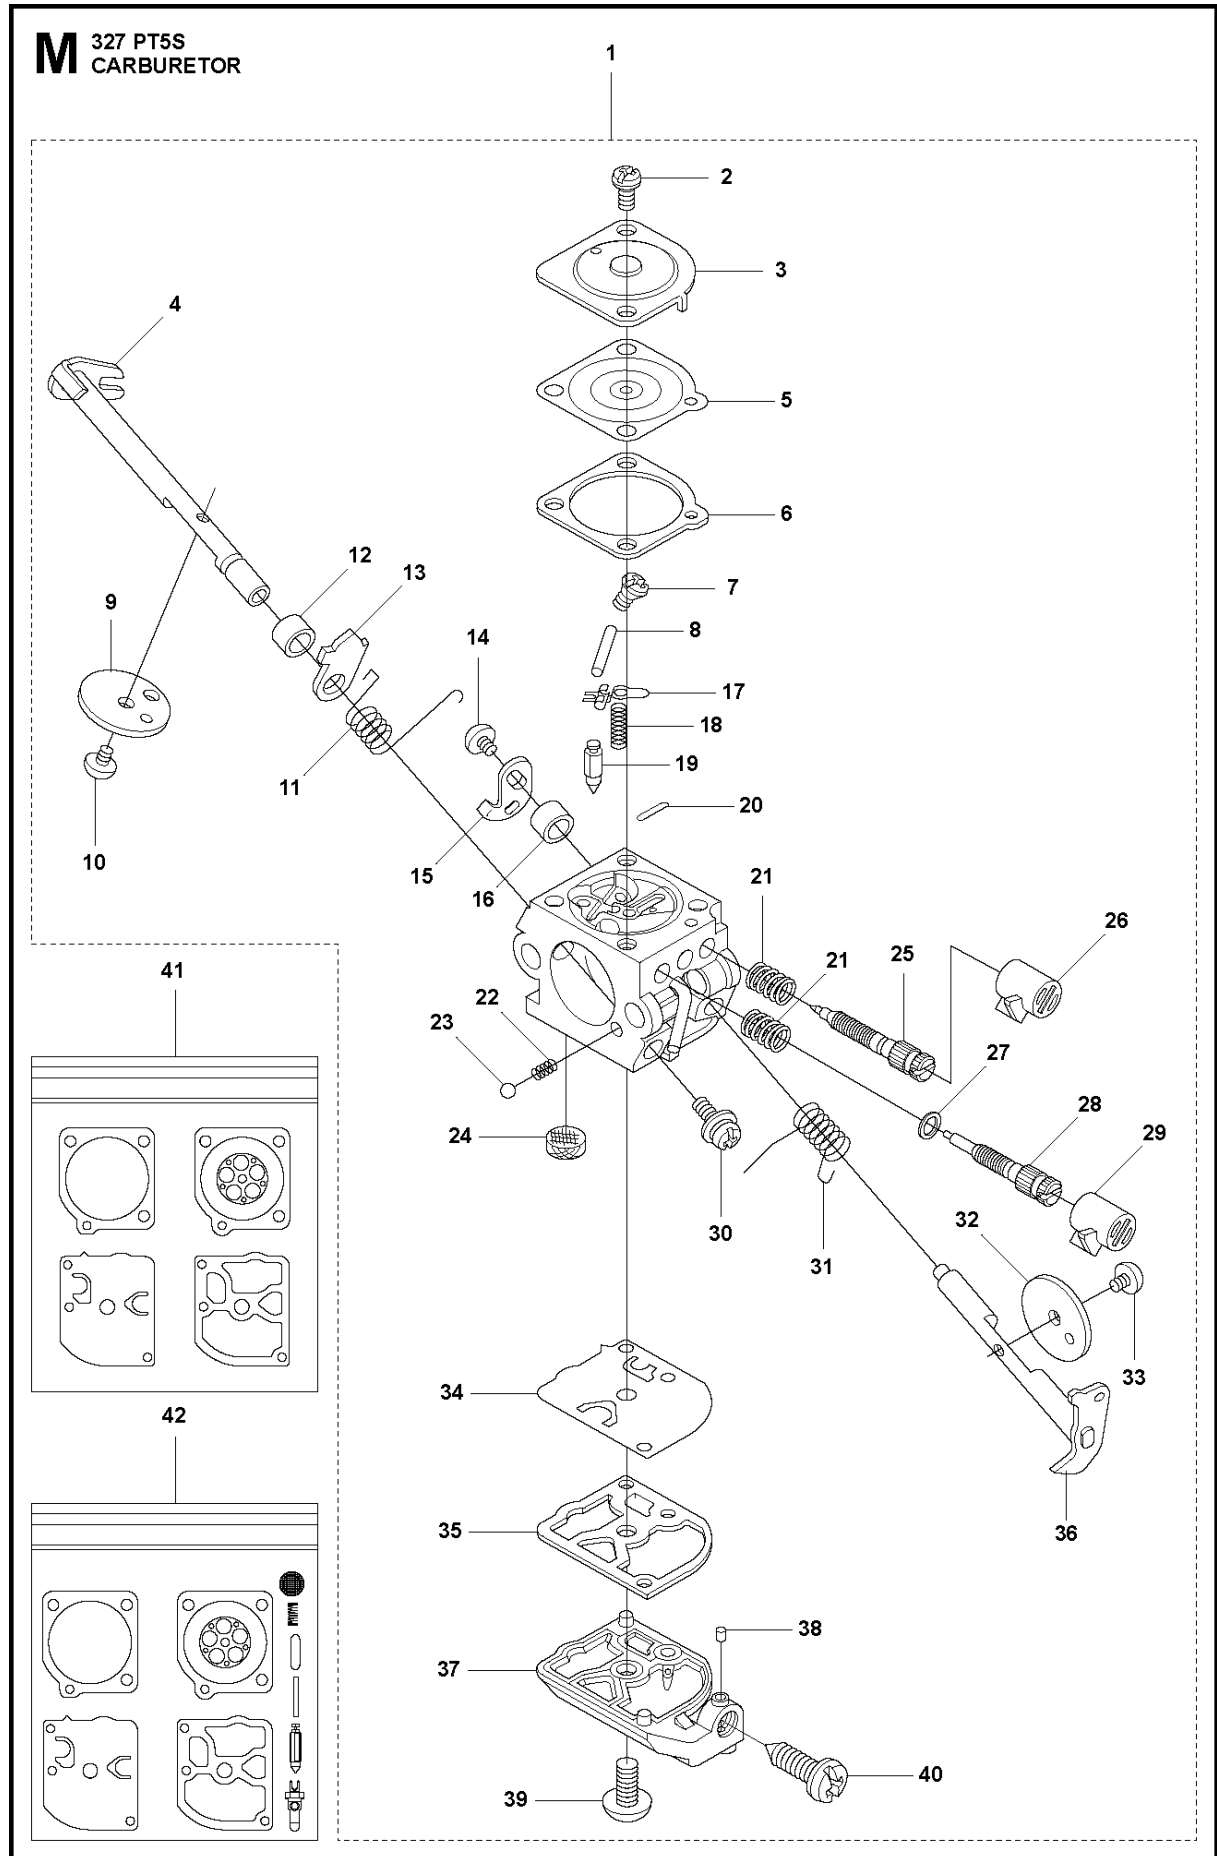

## CARBURETOR

327 PT5S from 2012-01 -

Ref	Part No	Description	Remark	QTY KIT	
1	503 28 34-01	CARBURETTOR	Zama C1Q-EL24	1	
2	503 48 05-01	SCREW		2	1
3	503 97 43-01	COVER		1	1
4	537 02 09-01	SHAFT ASSY		1	1
5	537 04 89-01	DIAPHRAGM		1	1
6	537 02 04-01	GASKET		1	1
7	503 48 01-01	SCREW		1	1
8	503 48 00-01	PIN RETAINING SCREW		1	1
9	537 37 03-01	VALVE		1	1
10	503 48 18-01	SCREW		1	1
11	537 02 10-01	SPRING		1	1
12	503 48 19-01	COLLAR		1	1
13	537 04 90-01	LEVER		1	1
14	503 47 90-01	SCREW		1	1
15	537 01 98-01	LEVER		1	1
16	503 47 89-01	COLLAR		1	1
17	503 66 59-01	LEVER		1	1
18	537 02 03-01	SPRING		1	1
19	503 47 97-01	VALVE		1	1
20	537 02 08-01	PLUG		1	1
21	503 48 08-01	SPRING		1	1
22	537 01 26-01	SPRING		1	1
23	537 01 25-01	BALL		1	1
24	503 53 57-01	STRAINER		1	1
25	537 12 78-01	SCREW		1	1
26	537 02 16-01	LIMITER CAP		1	1
27	503 97 40-01	WASHER		1	1
28	537 02 06-01	SCREW		1	1
29	537 02 16-01	LIMITER CAP		1	1
30	503 75 53-01	SCREW		1	1
31	537 01 97-01	SPRING		1	1
32	537 01 99-01	VALVE		1	1
33	503 47 92-01	SCREW		1	1
34	537 02 00-01	DIAPHRAGM PUMP		1	1
35	537 02 01-01	GASKET		1	1
36	537 01 96-01	SHAFT ASSY		1	1
37	537 02 02-01	COVER		1	1
38	503 48 11-01	PIECE		1	1
39	503 47 96-01	SCREW		1	1
40	537 02 07-01	SCREW		1	1
41	531 00 45-52	GASKET KIT		1	
42	531 00 45-53	GASKET KIT		1	