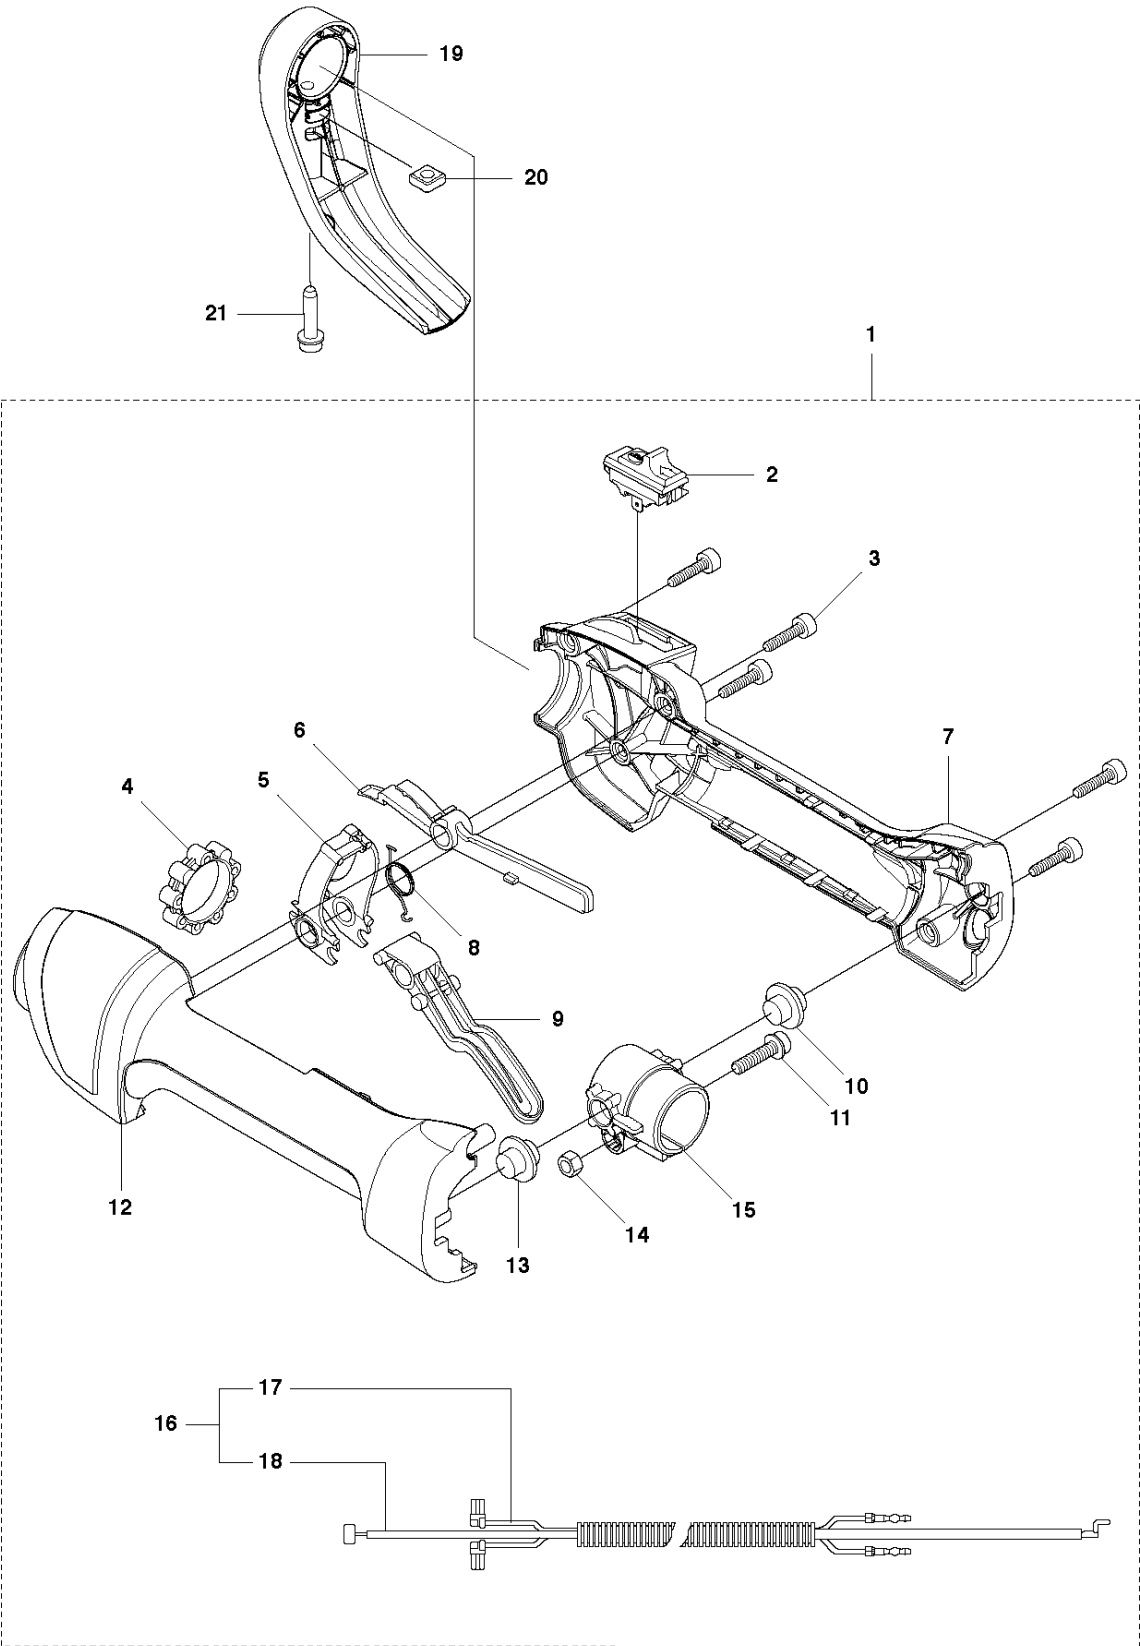

C 327 PT5S
THROTTLE CONTROLS

THROTTLE CONTROLS

327 PT5S from 2012-01 -

Ref	Part No	Description	Remark	QTY	KIT
1	544 14 36-04	CONTROL		1	
2	537 41 90-01	SWITCH		1	1
3	503 21 66-18	SCREW IH SCT		5	1
4	503 96 14-01	ABSORBER		1	
5	503 91 81-01	THROTTLE LEVER		1	
6	503 87 80-01	THROTTLE LOCKOUT		1	
7	544 10 02-02	HANDLE HALF		1	1
8	544 10 08-01	RECOIL SPRING		1	1
9	503 87 79-03	THROTTLE TRIGGER		1	1
10	544 10 17-02	DAMPER		1	1
11	503 20 03-20	SCREW IH SCFM		1	
12	544 10 03-02	HANDLE HALF		1	1
13	544 10 17-02	DAMPER		1	1
14	731 23 14-01	HEXAGON NUT		1	1
15	544 11 21-01	RETAINER		1	1
16	502 65 13-01	WIRING		1	1
17	502 53 16-01	SHORT CIRCUIT CABLE		1	1,16
18	544 17 17-03	THROTTLE WIRE ASSY		1	1,16
19	523 06 26-01	TRIGGER	GUARD	1	
20	503 22 65-01	SQUARE NUT		1	
21	579 86 56-01	SCREW ITX SCFM		1