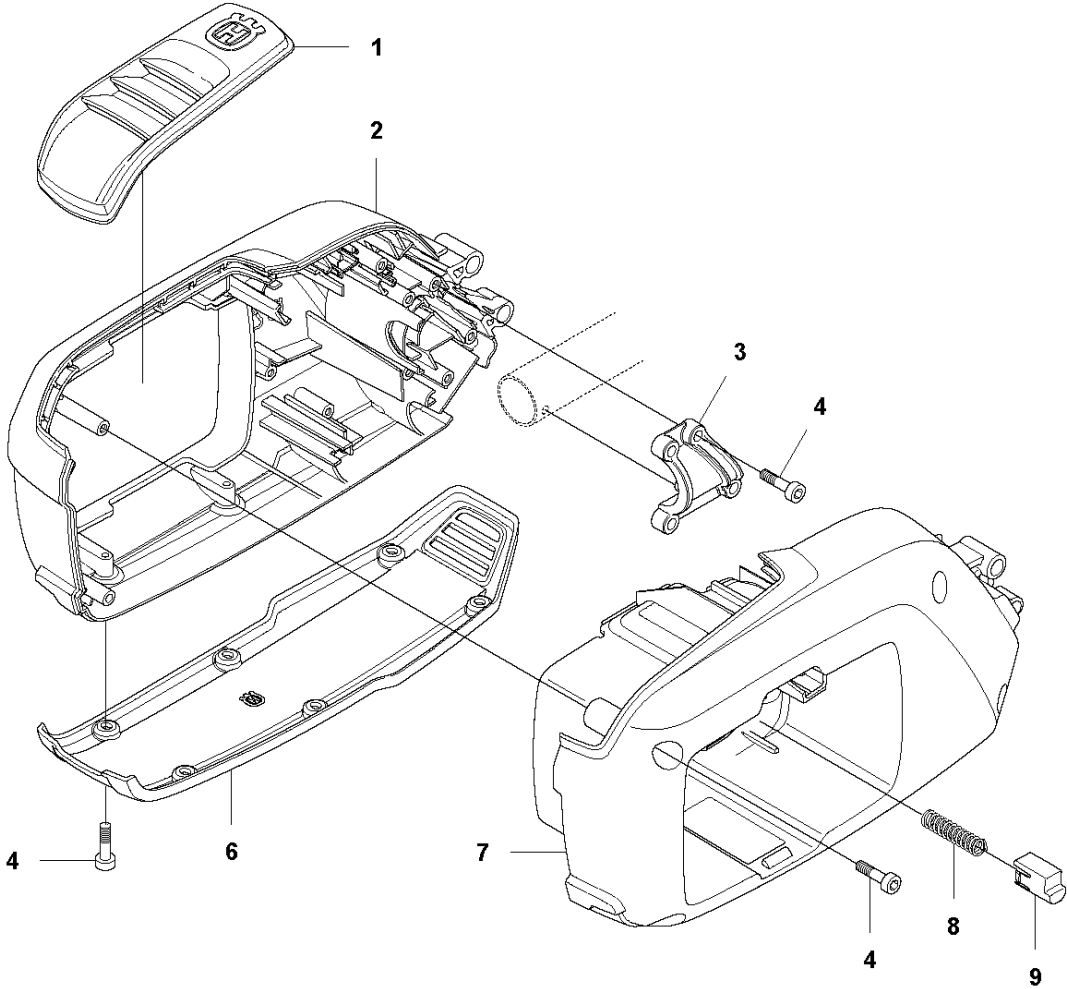

D2 336 LiC: S/N 201610xxxx →
BATTERY HOUSING

HOUSING

336 LiC

Ref	Part No	Description	Remark	QTY KIT
1	577 01 41-01	COVER		1
2	577 00 76-03	HOUSING		1
3	577 02 22-01	CLAMP		1
4	579 21 19-01	SCREW IHSCT		14
6	588 91 98-01	SKID PLATE		1
7	577 01 30-02	HOUSING		1
8	585 48 00-01	SPRING		1
9	577 99 66-01	PUSH BUTTON		1
10	579 00 62-06	DECAL		1