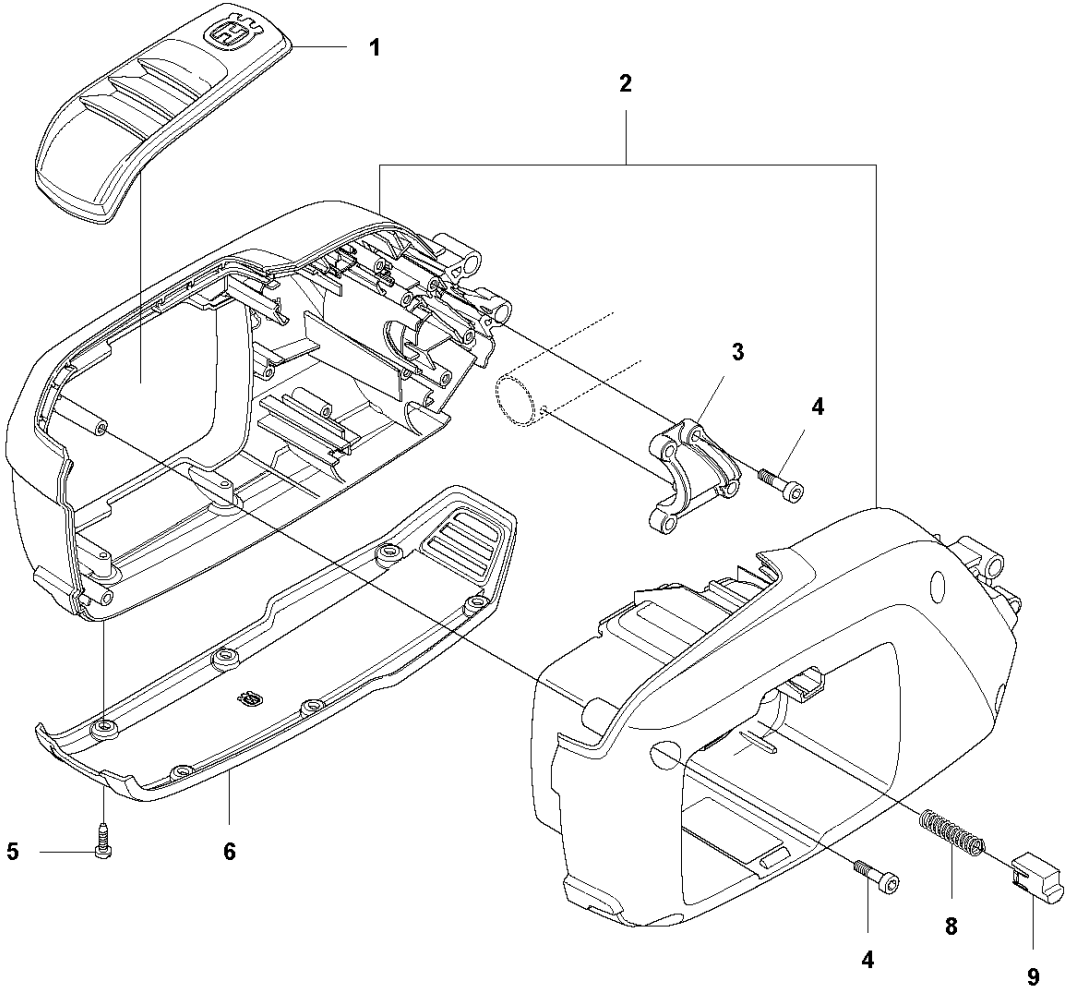

D1 336 LiC: S/N → 201610xxxx
BATTERY HOUSING

Ref	Part No	Description	Remark	QTY KIT
1	577 01 41-01	COVER		1
2	582 70 14-01	HOUSING		1
3	577 02 22-01	CLAMP		1
4	579 21 19-01	SCREW IHSCT		8
5	503 21 28-13	SCREW CCRPANT		6
6	577 01 42-01	SKID PLATE		1
8	585 48 00-01	SPRING		1
9	577 99 66-01	PUSH BUTTON		1
10	579 00 62-06	DECAL		1