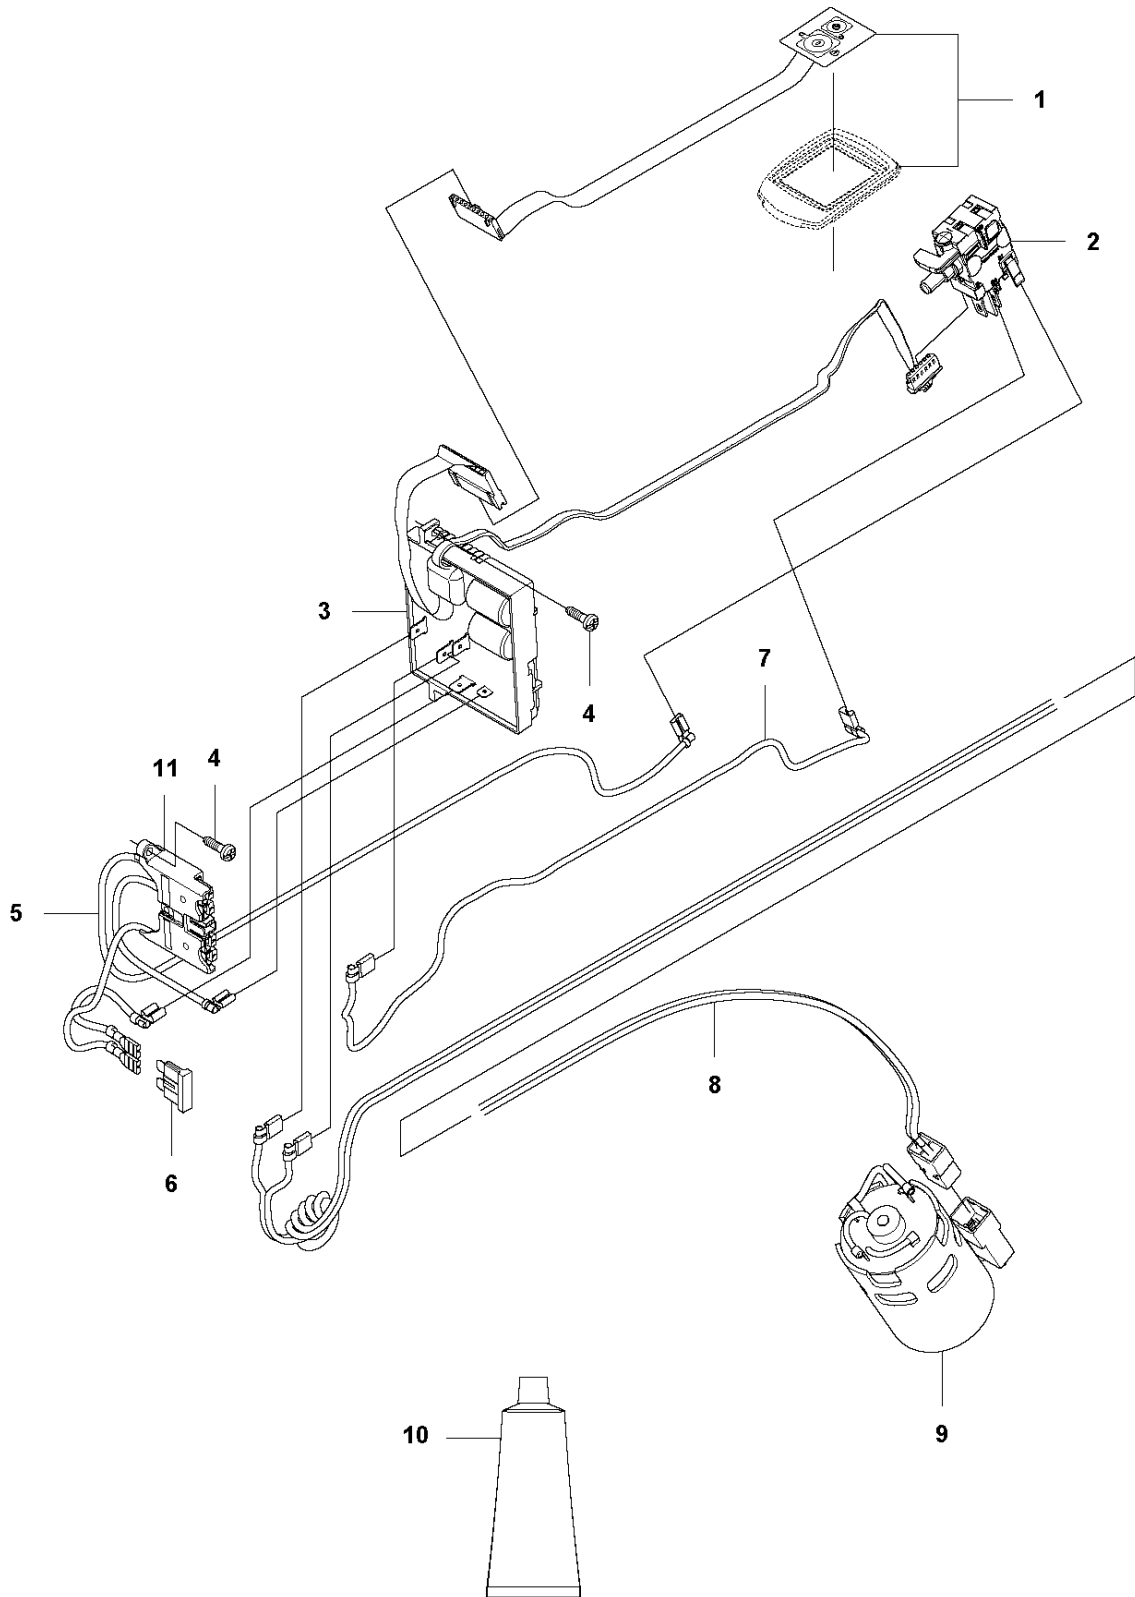

B 336 LiC
TUBE

Ref	Part No	Description	Remark	QTY KIT
1	588 80 27-02	TUBE		1
2	503 21 98-35	SCREW		1
3	537 07 68-01	HANDLE		1
4	537 04 25-01	ATTACHMENT PLATE		1
5	503 22 26-01	NUT		1
6	577 84 43-01	DECAL		1

D1 336 LiC: S/N → 201610xxxx
BATTERY HOUSING

Ref	Part No	Description	Remark	QTY KIT
1	577 01 41-01	COVER		1
2	582 70 14-01	HOUSING		1
3	577 02 22-01	CLAMP		1
4	579 21 19-01	SCREW IHSCT		8
5	503 21 28-13	SCREW CCRPANT		6
6	577 01 42-01	SKID PLATE		1
8	585 48 00-01	SPRING		1
9	577 99 66-01	PUSH BUTTON		1
10	579 00 62-06	DECAL		1

D2 336 LiC: S/N 201610xxxx →
BATTERY HOUSING

HOUSING

336 LiC

Ref	Part No	Description	Remark	QTY KIT
1	577 01 41-01	COVER		1
2	577 00 76-03	HOUSING		1
3	577 02 22-01	CLAMP		1
4	579 21 19-01	SCREW IHSCT		14
6	588 91 98-01	SKID PLATE		1
7	577 01 30-02	HOUSING		1
8	585 48 00-01	SPRING		1
9	577 99 66-01	PUSH BUTTON		1
10	579 00 62-06	DECAL		1

E 336 LiC
ELECTRIC

ELECTRICAL

336 LiC

Ref	Part No	Description	Remark	QTY KIT
1	579 70 56-01	KEYPAD		1
2	578 32 69-01	TRIGGER SWITCH		1
3	578 10 45-01	DC-MOTOR CONTROLLER ASSY		1
4	503 21 28-13	SCREW CCRPANT		4
5	578 36 78-01	WIRING ASSY		1
6	579 31 68-01	FUSE		1
7	577 40 59-01	WIRING ASSY		1
8	578 11 46-01	WIRING ASSY		1
9	579 70 54-01	MOTOR		1
10	588 17 64-01	GREASE	SB-B1500023	1
11	593 81 30-01	CONNECTOR		1