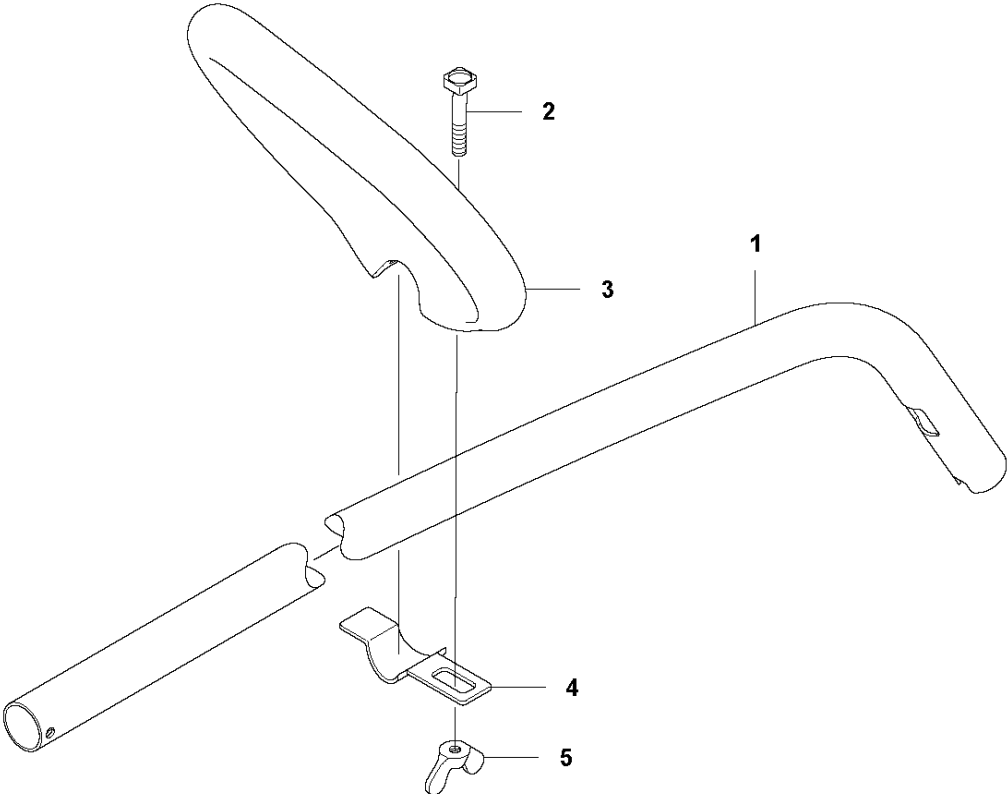

SPARE PARTS LIST

TRIMMERS/EDGERS

336 LiC

A 336 LiC
CUTTING

CUTTING EQUIPMENT

336 LiC

Ref	Part No	Description	Remark	QTY	KIT
1	577 42 62-01	MOTOR COVER		1	
2	579 21 19-01	SCREW IH SCT		4	
3	577 96 51-01	TRIMMER GUARD		1	
4	574 52 34-01	KNIFE		1	3
5	503 21 07-16	SCREW IH SCT		2	3
6	577 72 75-01	INSULATION WALL		1	
7	501 69 39-01	MOTOR HOUSING		1	
11	731 23 14-01	HEXAGON NUT		1	8
12	503 20 07-82	SCREW IH SCFM		1	
13	577 98 95-01	BLADE SHAFT		1	
14	578 07 02-01	BELT		1	
15	577 42 60-01	COVER		1	
16	503 21 68-16	SCREW IH SCT		5	
18	578 78 93-01	NUT		1	

B 336 LiC
TUBE

Ref	Part No	Description	Remark	QTY KIT
1	588 80 27-02	TUBE		1
2	503 21 98-35	SCREW		1
3	537 07 68-01	HANDLE		1
4	537 04 25-01	ATTACHMENT PLATE		1
5	503 22 26-01	NUT		1
6	577 84 43-01	DECAL		1

C 336 LiC
HANDLE

Ref	Part No	Description	Remark	QTY KIT
1	579 70 56-01	KEYPAD		1
2	577 01 31-01	HANDLE HALF		1
3	577 51 23-01	THROTTLE LOCKOUT		1
4	589 37 79-01	TRIGGER		1
5	577 01 32-01	HANDLE HALF		1
6	579 21 19-01	SCREW IHSCT		6