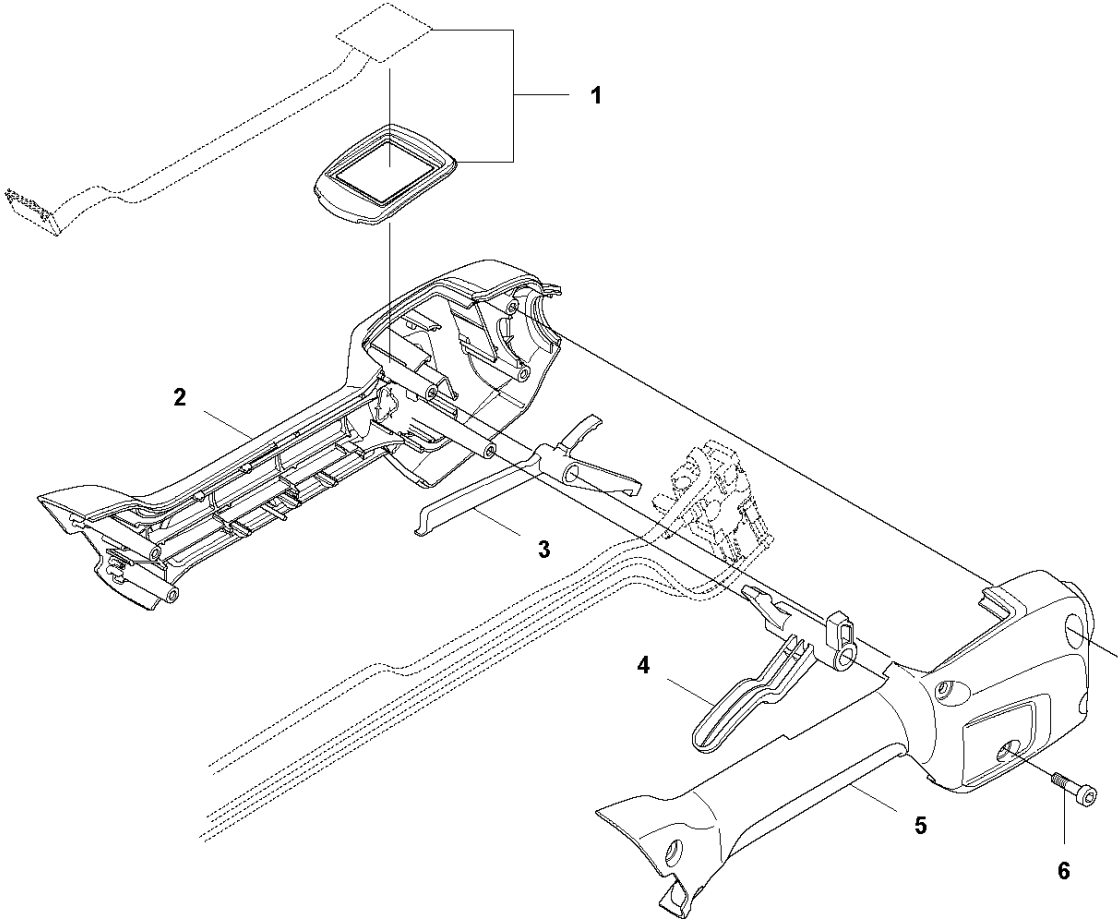

SPARE PARTS LIST

TRIMMERS/EDGERS

336 LiC

A 336 LiC
CUTTING

CUTTING EQUIPMENT

336 LiC

Ref	Part No	Description	Remark	QTY	KIT
1	577 42 62-01	MOTOR COVER		1	
2	579 21 19-01	SCREW IH SCT		4	
3	577 96 51-01	TRIMMER GUARD		1	
4	574 52 34-01	KNIFE		1	3
5	503 21 07-16	SCREW IH SCT		2	3
6	577 72 75-01	INSULATION WALL		1	
7	501 69 39-01	MOTOR HOUSING		1	
11	731 23 14-01	HEXAGON NUT		1	8
12	503 20 07-82	SCREW IH SCFM		1	
13	577 98 95-01	BLADE SHAFT		1	
14	578 07 02-01	BELT		1	
15	577 42 60-01	COVER		1	
16	503 21 68-16	SCREW IH SCT		5	
18	578 78 93-01	NUT		1	

B 336 LiC
TUBE

Ref	Part No	Description	Remark	QTY KIT
1	588 80 27-02	TUBE		1
2	503 21 98-35	SCREW		1
3	537 07 68-01	HANDLE		1
4	537 04 25-01	ATTACHMENT PLATE		1
5	503 22 26-01	NUT		1
6	577 84 43-01	DECAL		1

C 336 LiC
HANDLE

Ref	Part No	Description	Remark	QTY KIT
1	579 70 56-01	KEYPAD		1
2	577 01 31-01	HANDLE HALF		1
3	577 51 23-01	THROTTLE LOCKOUT		1
4	589 37 79-01	TRIGGER		1
5	577 01 32-01	HANDLE HALF		1
6	579 21 19-01	SCREW IHSCT		6