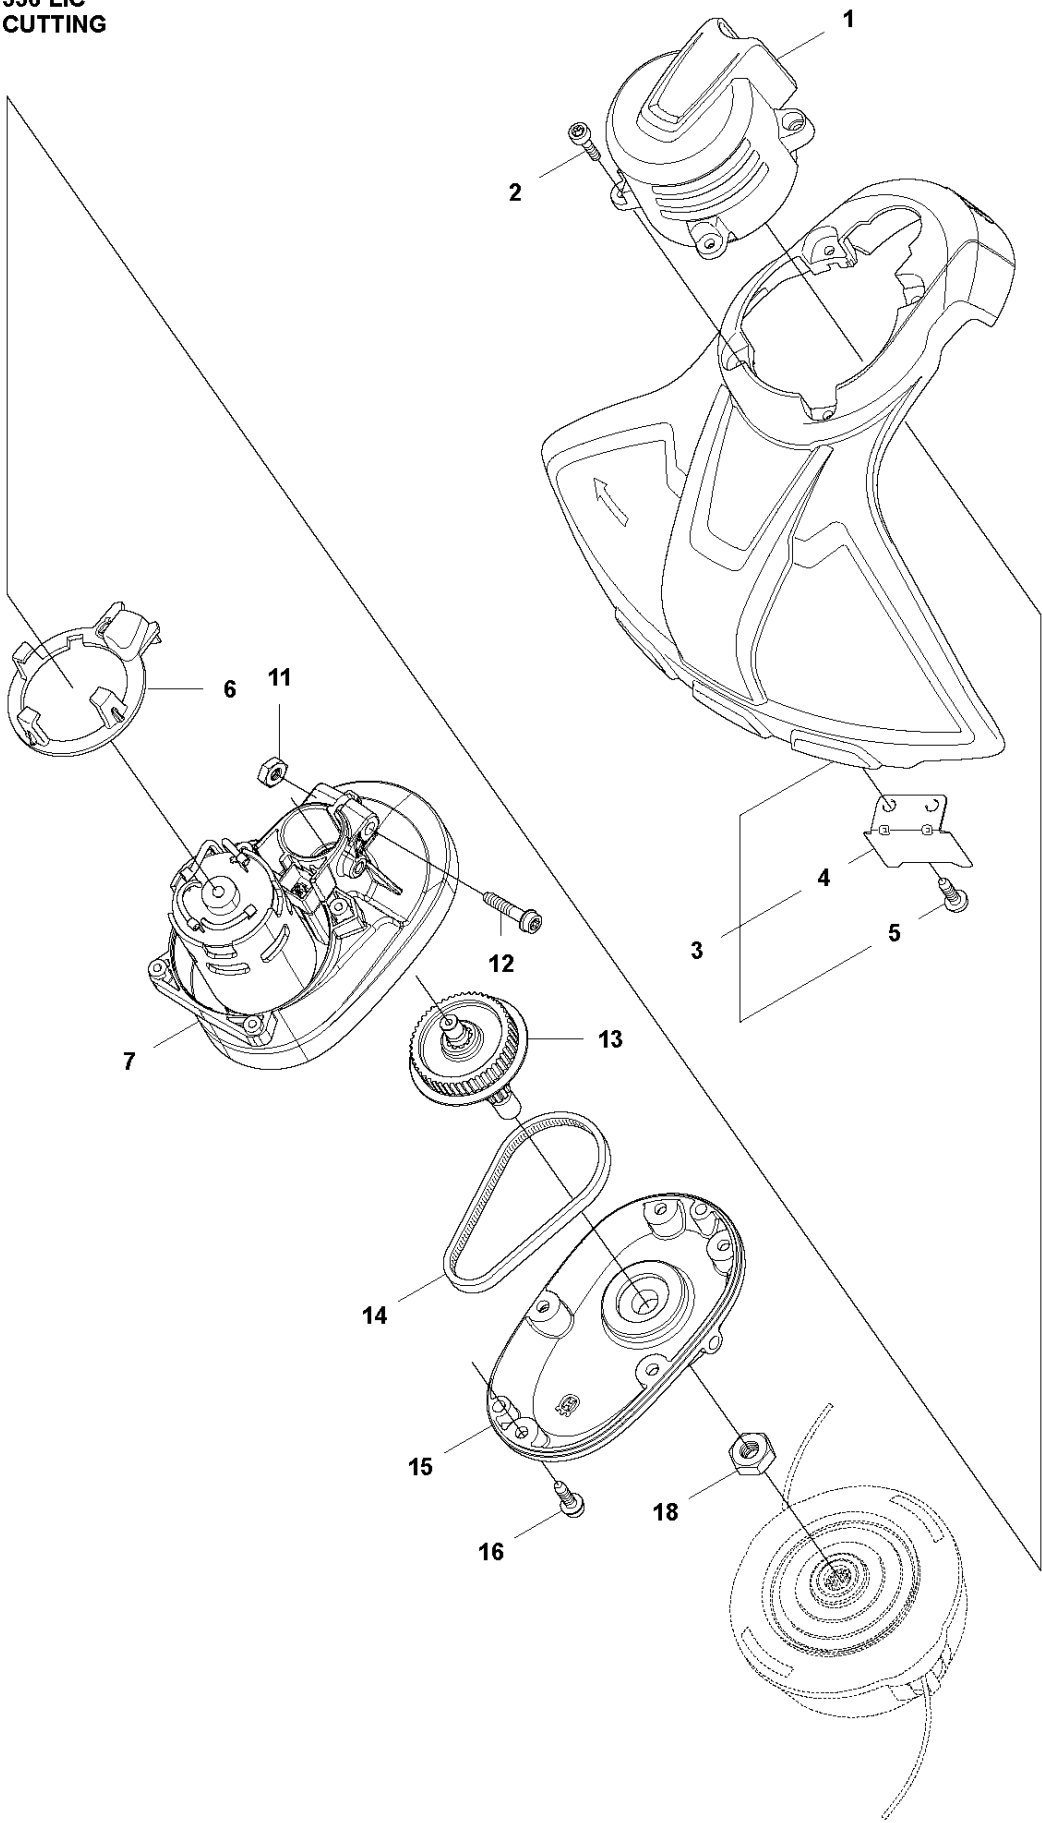

SPARE PARTS LIST

TRIMMERS/EDGERS

336 LiC

A 336 LiC
CUTTING

CUTTING EQUIPMENT

336 LiC

Ref	Part No	Description	Remark	QTY	KIT
1	577 42 62-01	MOTOR COVER		1	
2	579 21 19-01	SCREW IH SCT		4	
3	577 96 51-01	TRIMMER GUARD		1	
4	574 52 34-01	KNIFE		1	3
5	503 21 07-16	SCREW IH SCT		2	3
6	577 72 75-01	INSULATION WALL		1	
7	501 69 39-01	MOTOR HOUSING		1	
11	731 23 14-01	HEXAGON NUT		1	8
12	503 20 07-82	SCREW IH SCFM		1	
13	577 98 95-01	BLADE SHAFT		1	
14	578 07 02-01	BELT		1	
15	577 42 60-01	COVER		1	
16	503 21 68-16	SCREW IH SCT		5	
18	578 78 93-01	NUT		1	

B 336 LiC
TUBE

Ref	Part No	Description	Remark	QTY KIT
1	588 80 27-02	TUBE		1
2	503 21 98-35	SCREW		1
3	537 07 68-01	HANDLE		1
4	537 04 25-01	ATTACHMENT PLATE		1
5	503 22 26-01	NUT		1
6	577 84 43-01	DECAL		1

C 336 LiC
HANDLE

Ref	Part No	Description	Remark	QTY KIT
1	579 70 56-01	KEYPAD		1
2	577 01 31-01	HANDLE HALF		1
3	577 51 23-01	THROTTLE LOCKOUT		1
4	589 37 79-01	TRIGGER		1
5	577 01 32-01	HANDLE HALF		1
6	579 21 19-01	SCREW IHSCT		6