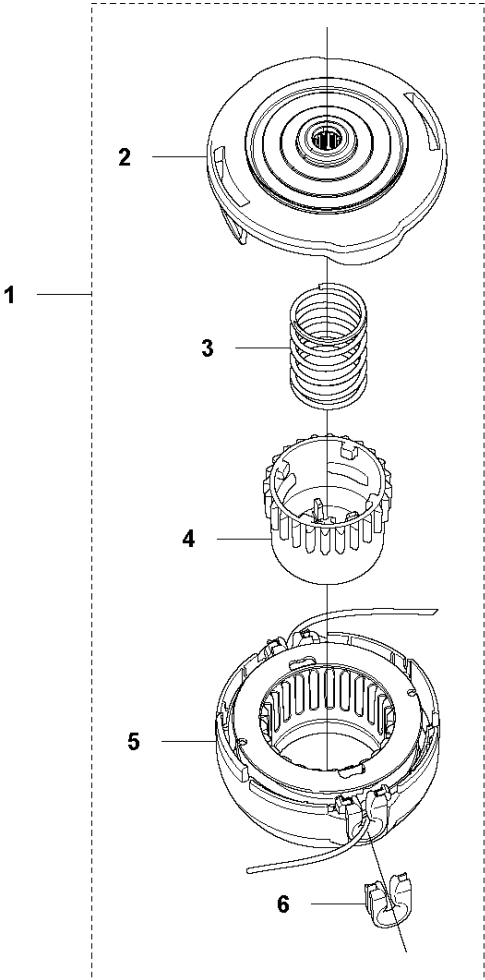

F 336 LiC
ACCESSORIES

ACCESSORIES

336 LiC

Ref	Part No	Description	Remark	QTY	KIT
1	579 29 40-02	TRIMMER HEAD		1	
2	585 51 08-01	HOUSING ASSY		1	1
3	577 05 03-01	SPRING		1	1
4	577 04 93-01	KNOB		1	1
5	578 19 69-01	COVER		1	1
6	501 33 04-01	GROMMET		2	1