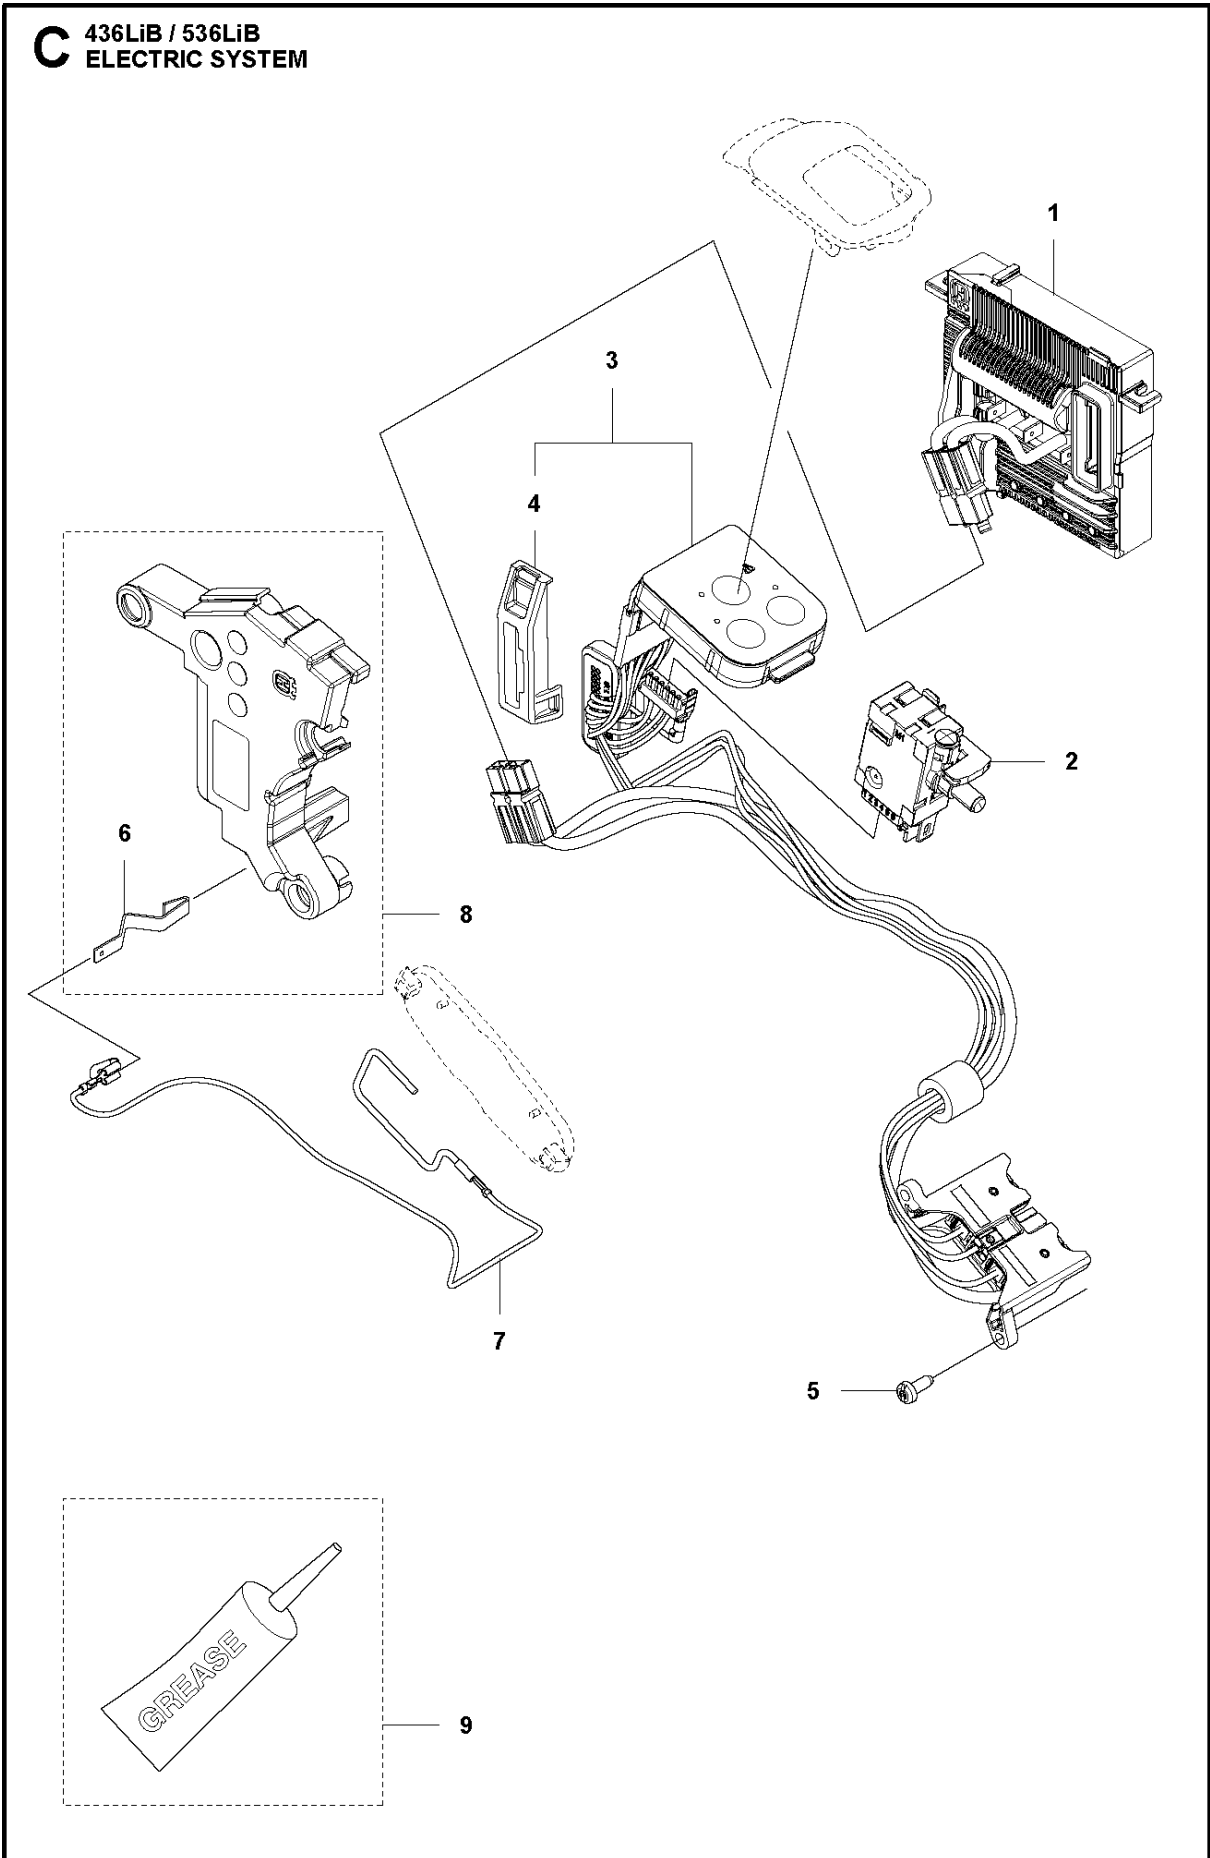

SPARE PARTS LIST

BLOWERS

436LiB

E 436/536 LiB
ACCESSORIES

ACCESSORIES

436LiB

Ref	Part No	Description	Remark	QTY KIT
1	537 21 62-01	HARNES	536LiB/ 436LiB	1
2	586 10 63-02	TUBE ASSY		1
3	501 71 51-01	HANDLE ASSY		1
4	579 79 75-01	NOZZLE ASSY		1

B 436/536 LiB
DECALS

DECALS

436LiB

Ref	Part No	Description	Remark	QTY KIT
1	586 83 41-01	DECAL	436LiB left.	1
1	586 83 41-02	DECAL	536LiB left.	1
2	586 83 42-01	DECAL	436LiB right.	1
2	586 83 42-02	DECAL	536LiB right.	1
3	577 84 43-01	DECAL		1

C 436LiB / 536LiB
ELECTRIC SYSTEM

ELECTRICAL

436LiB

Ref	Part No	Description	Remark	QTY	KIT
1	587 94 86-01	CONTROL UNIT		1	
2	578 32 69-01	TRIGGER SWITCH		1	
3	587 69 59-01	WIRING ASSY		1	
4	587 32 72-01	BRACKET		1	3
5	503 21 28-13	SCREW CCRPANT		2	
6	586 49 22-01	SPRING		1	8
7	586 96 39-01	WIRING ASSY		1	
8	588 00 98-01	KIT		1	
9	588 17 64-01	GREASE		1	

A 436LiB / 536LiB
CHASSI

TUBE

436LiB

Ref	Part No	Description	Remark	QTY	KIT
1	584 15 68-02	NOZZLE	436LiB	1	
1	586 10 63-01	TUBE ASSY	536LiB	1	
2	584 15 66-01	TUBE		1	
3	584 21 37-01	FRAME		1	
4	584 91 43-01	COVER	436LiB	1	
4	584 91 47-01	COVER	536LiB	1	
5	579 21 19-01	SCREW IHSCT	536LiB	16	15
5	579 21 19-01	SCREW IHSCT	436LiB	15	
6	579 56 41-02	THROTTLE CONTROL		1	
7	544 04 20-03	HANDLE INSERT		2	
8	586 51 42-01	EYELET		1	15
9	584 15 74-01	HOUSING		1	
10	584 15 73-01	HOUSING		1	
11	585 48 00-01	SPRING		1	
12	577 99 66-01	PUSH BUTTON		1	
13	576 90 12-01	COVER		1	
14	503 21 28-13	SCREW CCRPANT		1	
15	588 00 97-01	KIT		1	