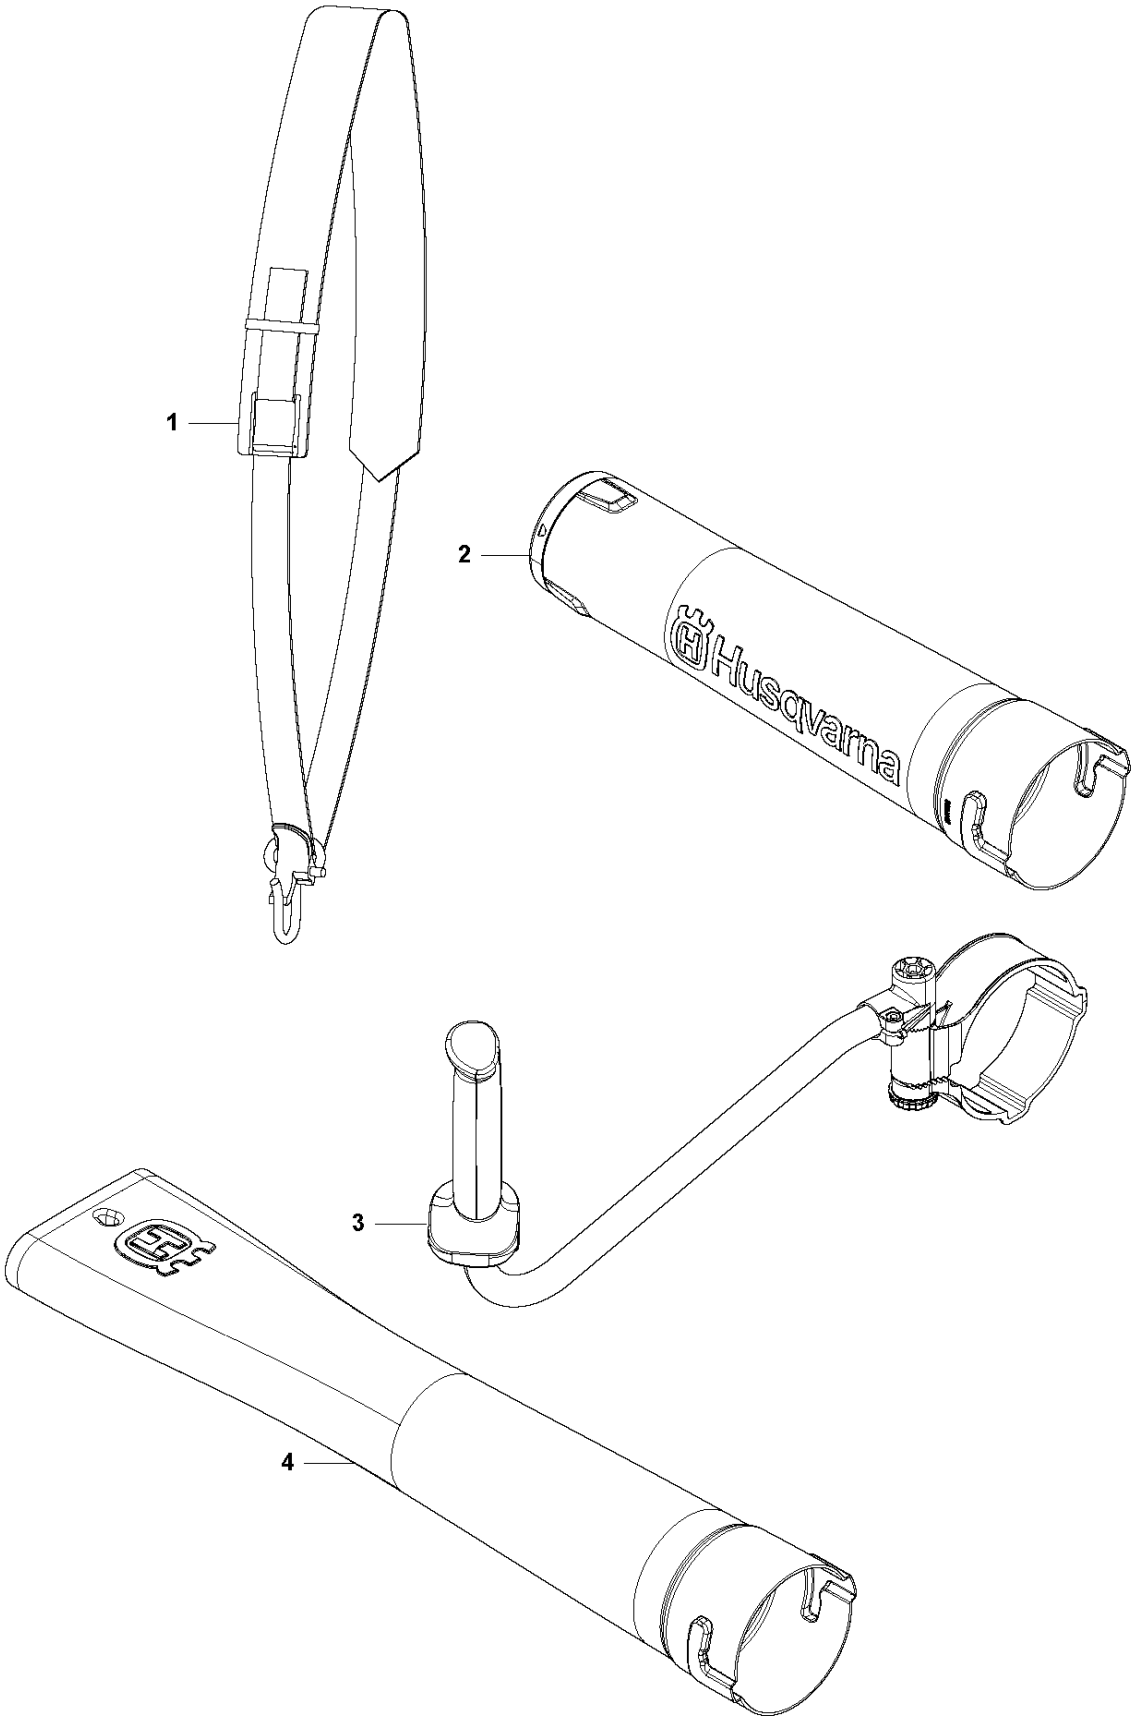

SPARE PARTS LIST

BLOWERS

436LiB

E 436/536 LiB
ACCESSORIES

ACCESSORIES

436LiB

Ref	Part No	Description	Remark	QTY KIT
1	537 21 62-01	HARNES	536LiB/ 436LiB	1
2	586 10 63-02	TUBE ASSY		1
3	501 71 51-01	HANDLE ASSY		1
4	579 79 75-01	NOZZLE ASSY		1

B 436/536 LiB
DECALS

DECALS

436LiB

Ref	Part No	Description	Remark	QTY KIT
1	586 83 41-01	DECAL	436LiB left.	1
1	586 83 41-02	DECAL	536LiB left.	1
2	586 83 42-01	DECAL	436LiB right.	1
2	586 83 42-02	DECAL	536LiB right.	1
3	577 84 43-01	DECAL		1

A 436LiB / 536LiB
CHASSI

TUBE

436LiB

Ref	Part No	Description	Remark	QTY	KIT
1	584 15 68-02	NOZZLE	436LiB	1	
1	586 10 63-01	TUBE ASSY	536LiB	1	
2	584 15 66-01	TUBE		1	
3	584 21 37-01	FRAME		1	
4	584 91 43-01	COVER	436LiB	1	
4	584 91 47-01	COVER	536LiB	1	
5	579 21 19-01	SCREW IHSCT	536LiB	16	15
5	579 21 19-01	SCREW IHSCT	436LiB	15	
6	579 56 41-02	THROTTLE CONTROL		1	
7	544 04 20-03	HANDLE INSERT		2	
8	586 51 42-01	EYELET		1	15
9	584 15 74-01	HOUSING		1	
10	584 15 73-01	HOUSING		1	
11	585 48 00-01	SPRING		1	
12	577 99 66-01	PUSH BUTTON		1	
13	576 90 12-01	COVER		1	
14	503 21 28-13	SCREW CCRPANT		1	
15	588 00 97-01	KIT		1	