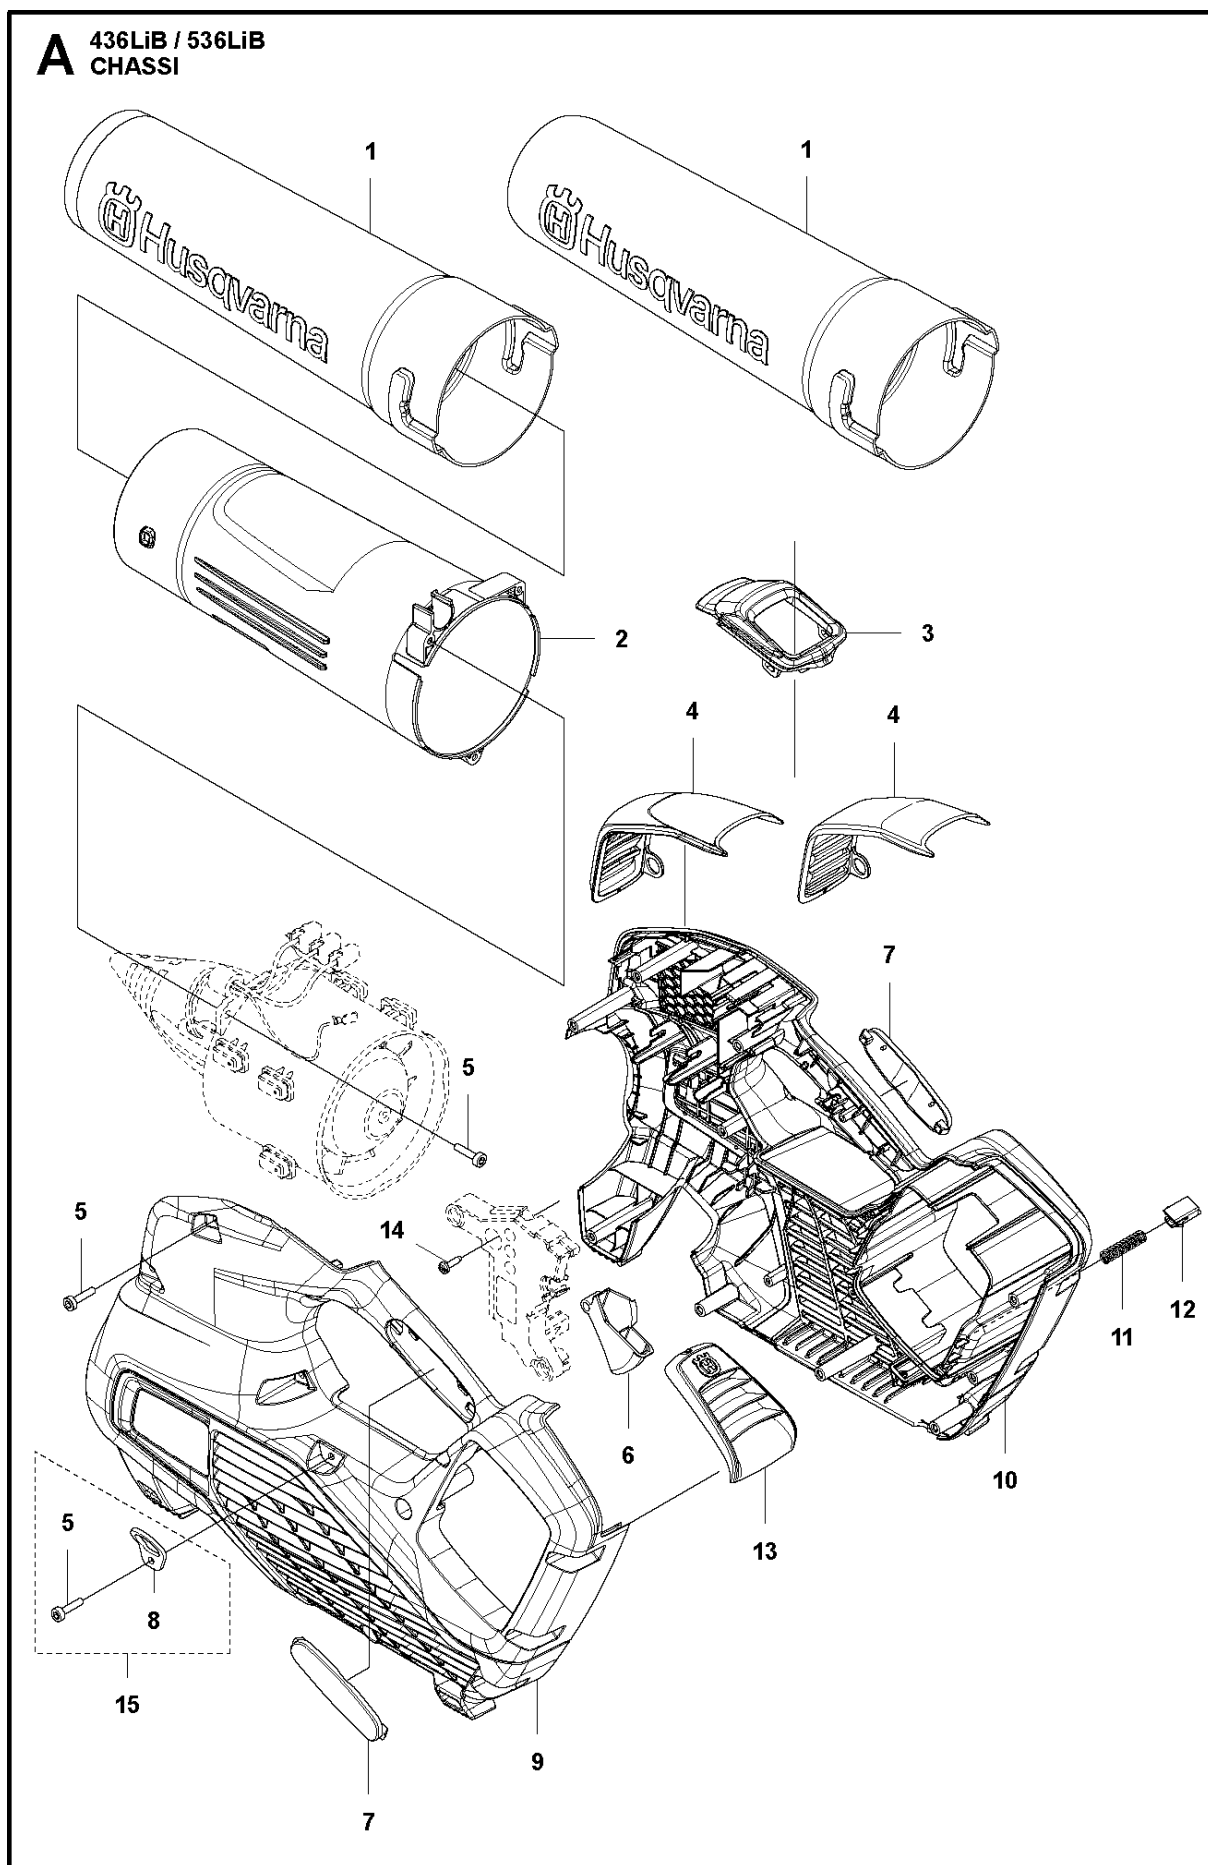

A 436LiB / 536LiB
CHASSI

TUBE

436LiB

Ref	Part No	Description	Remark	QTY	KIT
1	584 15 68-02	NOZZLE	436LiB	1	
1	586 10 63-01	TUBE ASSY	536LiB	1	
2	584 15 66-01	TUBE		1	
3	584 21 37-01	FRAME		1	
4	584 91 43-01	COVER	436LiB	1	
4	584 91 47-01	COVER	536LiB	1	
5	579 21 19-01	SCREW IHSCT	536LiB	16	15
5	579 21 19-01	SCREW IHSCT	436LiB	15	
6	579 56 41-02	THROTTLE CONTROL		1	
7	544 04 20-03	HANDLE INSERT		2	
8	586 51 42-01	EYELET		1	15
9	584 15 74-01	HOUSING		1	
10	584 15 73-01	HOUSING		1	
11	585 48 00-01	SPRING		1	
12	577 99 66-01	PUSH BUTTON		1	
13	576 90 12-01	COVER		1	
14	503 21 28-13	SCREW CCRPANT		1	
15	588 00 97-01	KIT		1