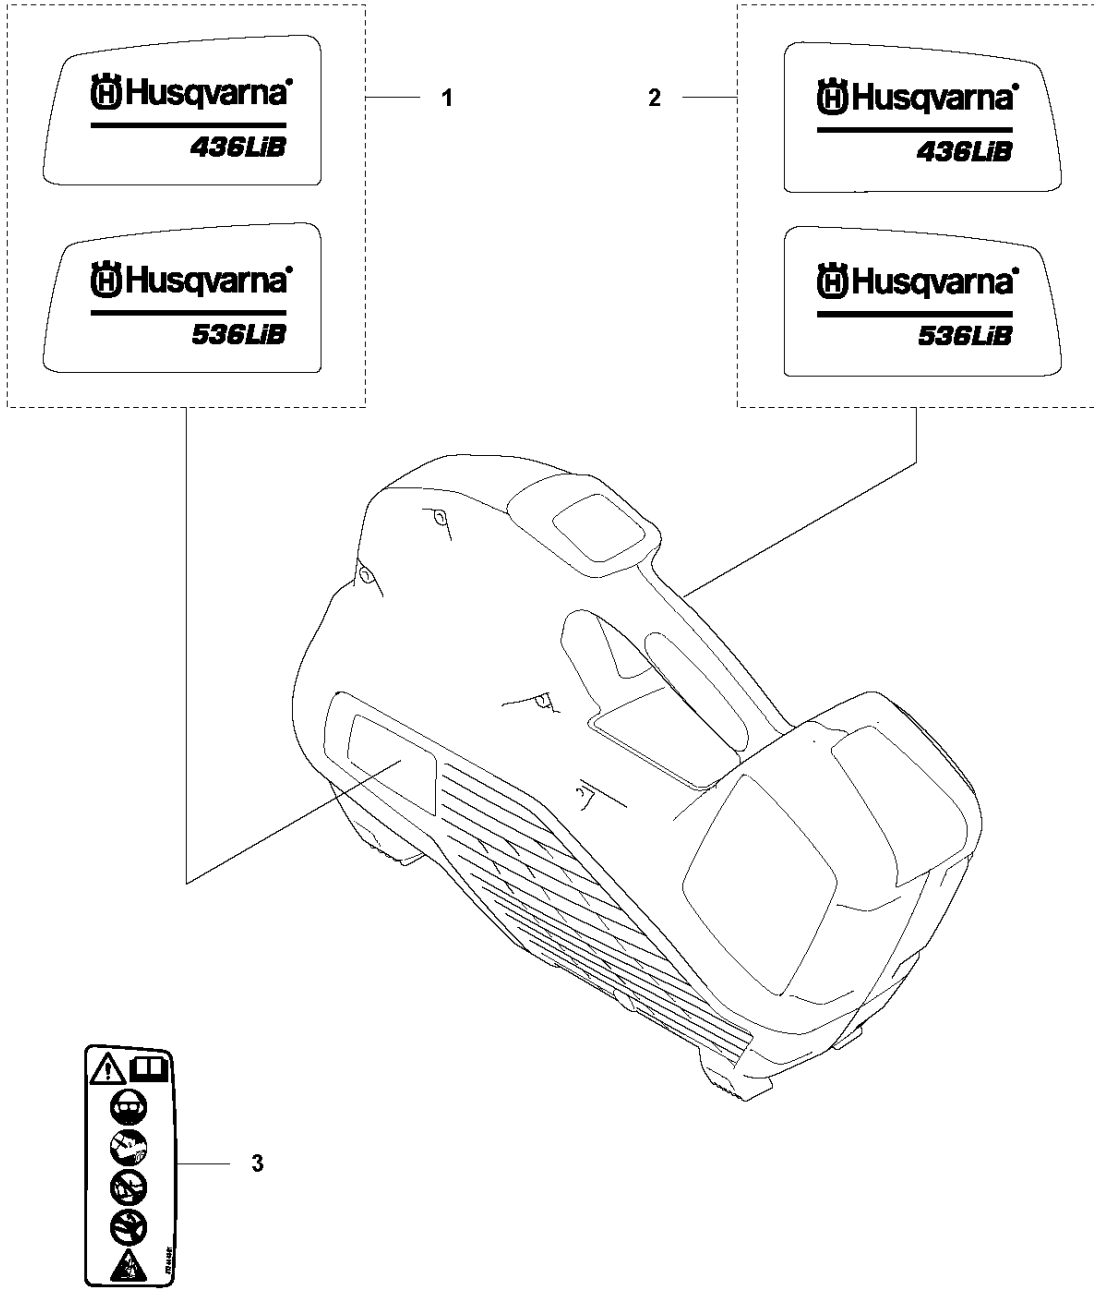

B 436/536 LiB
DECALS

DECALS

436LiB

Ref	Part No	Description	Remark	QTY KIT
1	586 83 41-01	DECAL	436LiB left.	1
1	586 83 41-02	DECAL	536LiB left.	1
2	586 83 42-01	DECAL	436LiB right.	1
2	586 83 42-02	DECAL	536LiB right.	1
3	577 84 43-01	DECAL		1