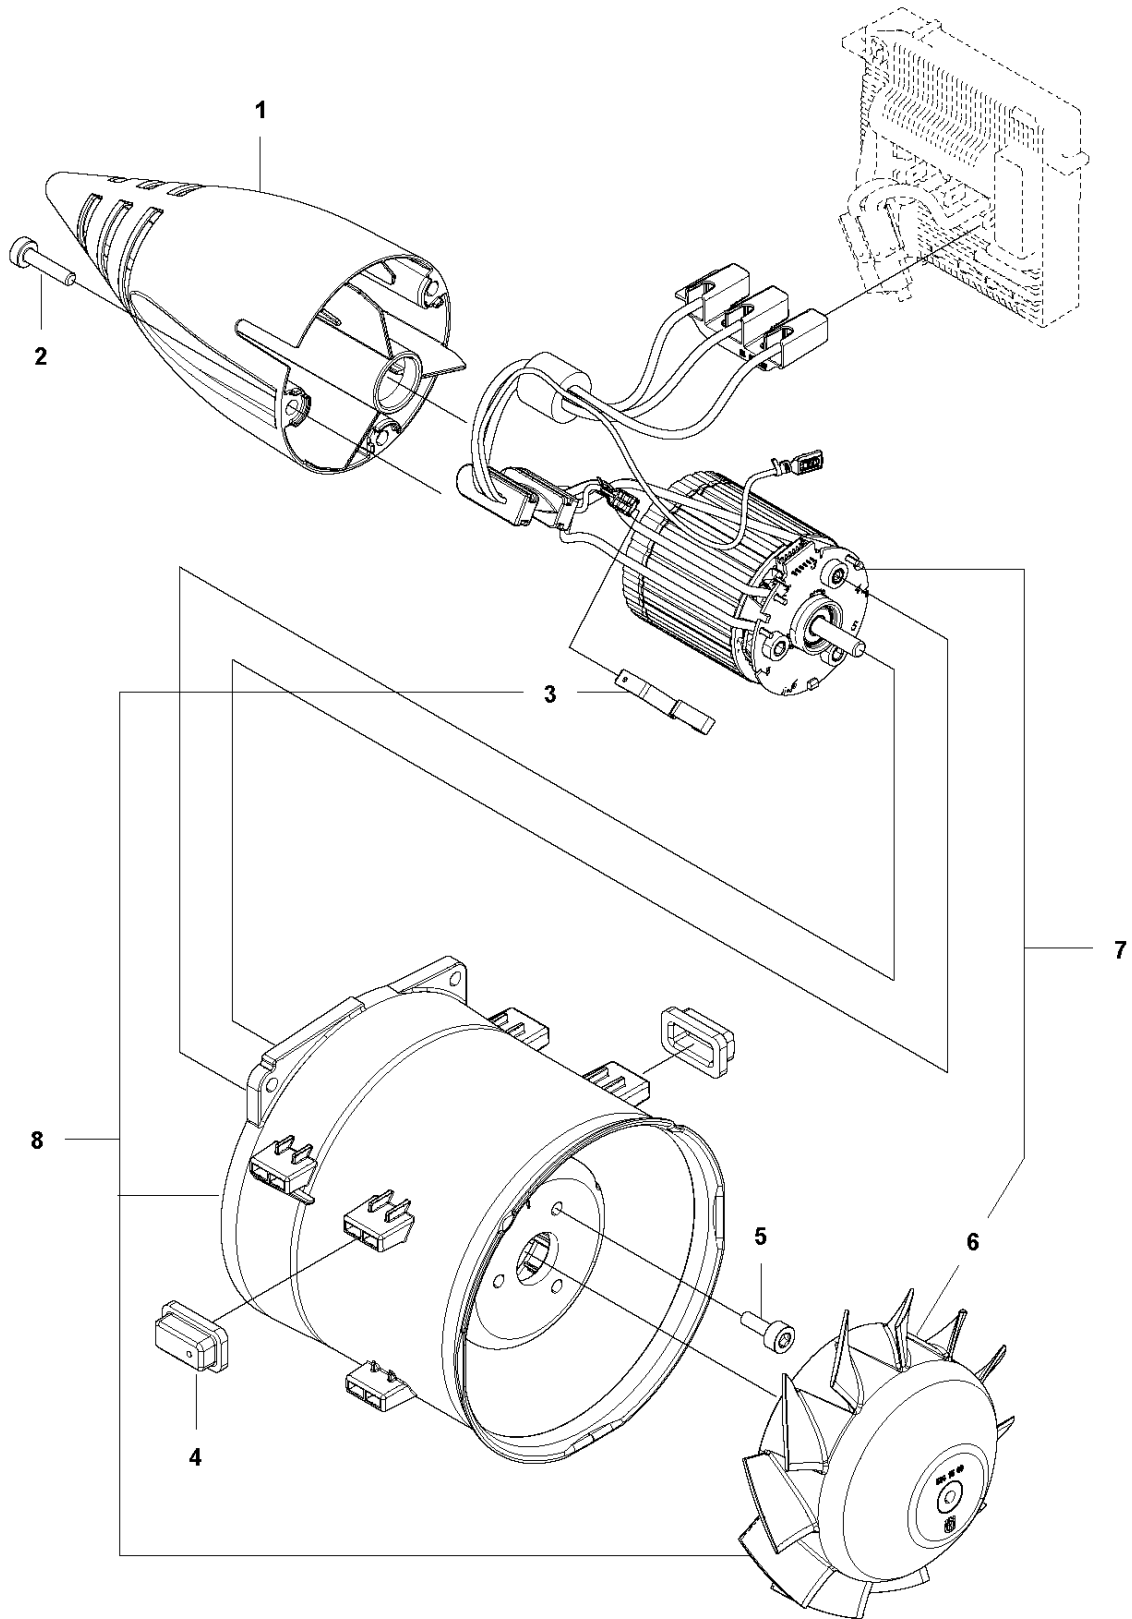

D 436/536 LiB
FAN SYSTEM

FAN

436LiB

Ref	Part No	Description	Remark	QTY	KIT
1	584 15 65-01	CONE		1	
2	579 21 19-01	SCREW IH SCT		3	
3	586 49 22-01	SPRING		1	8
4	503 91 10-01	SUSPENSION		6	
5	503 20 25-12	SCREW IH SCM		3	
6	584 15 60-01	ROTOR		1	7, 8
7	588 00 99-01	MOTOR ASSY		1	
8	588 01 00-01	KIT		1