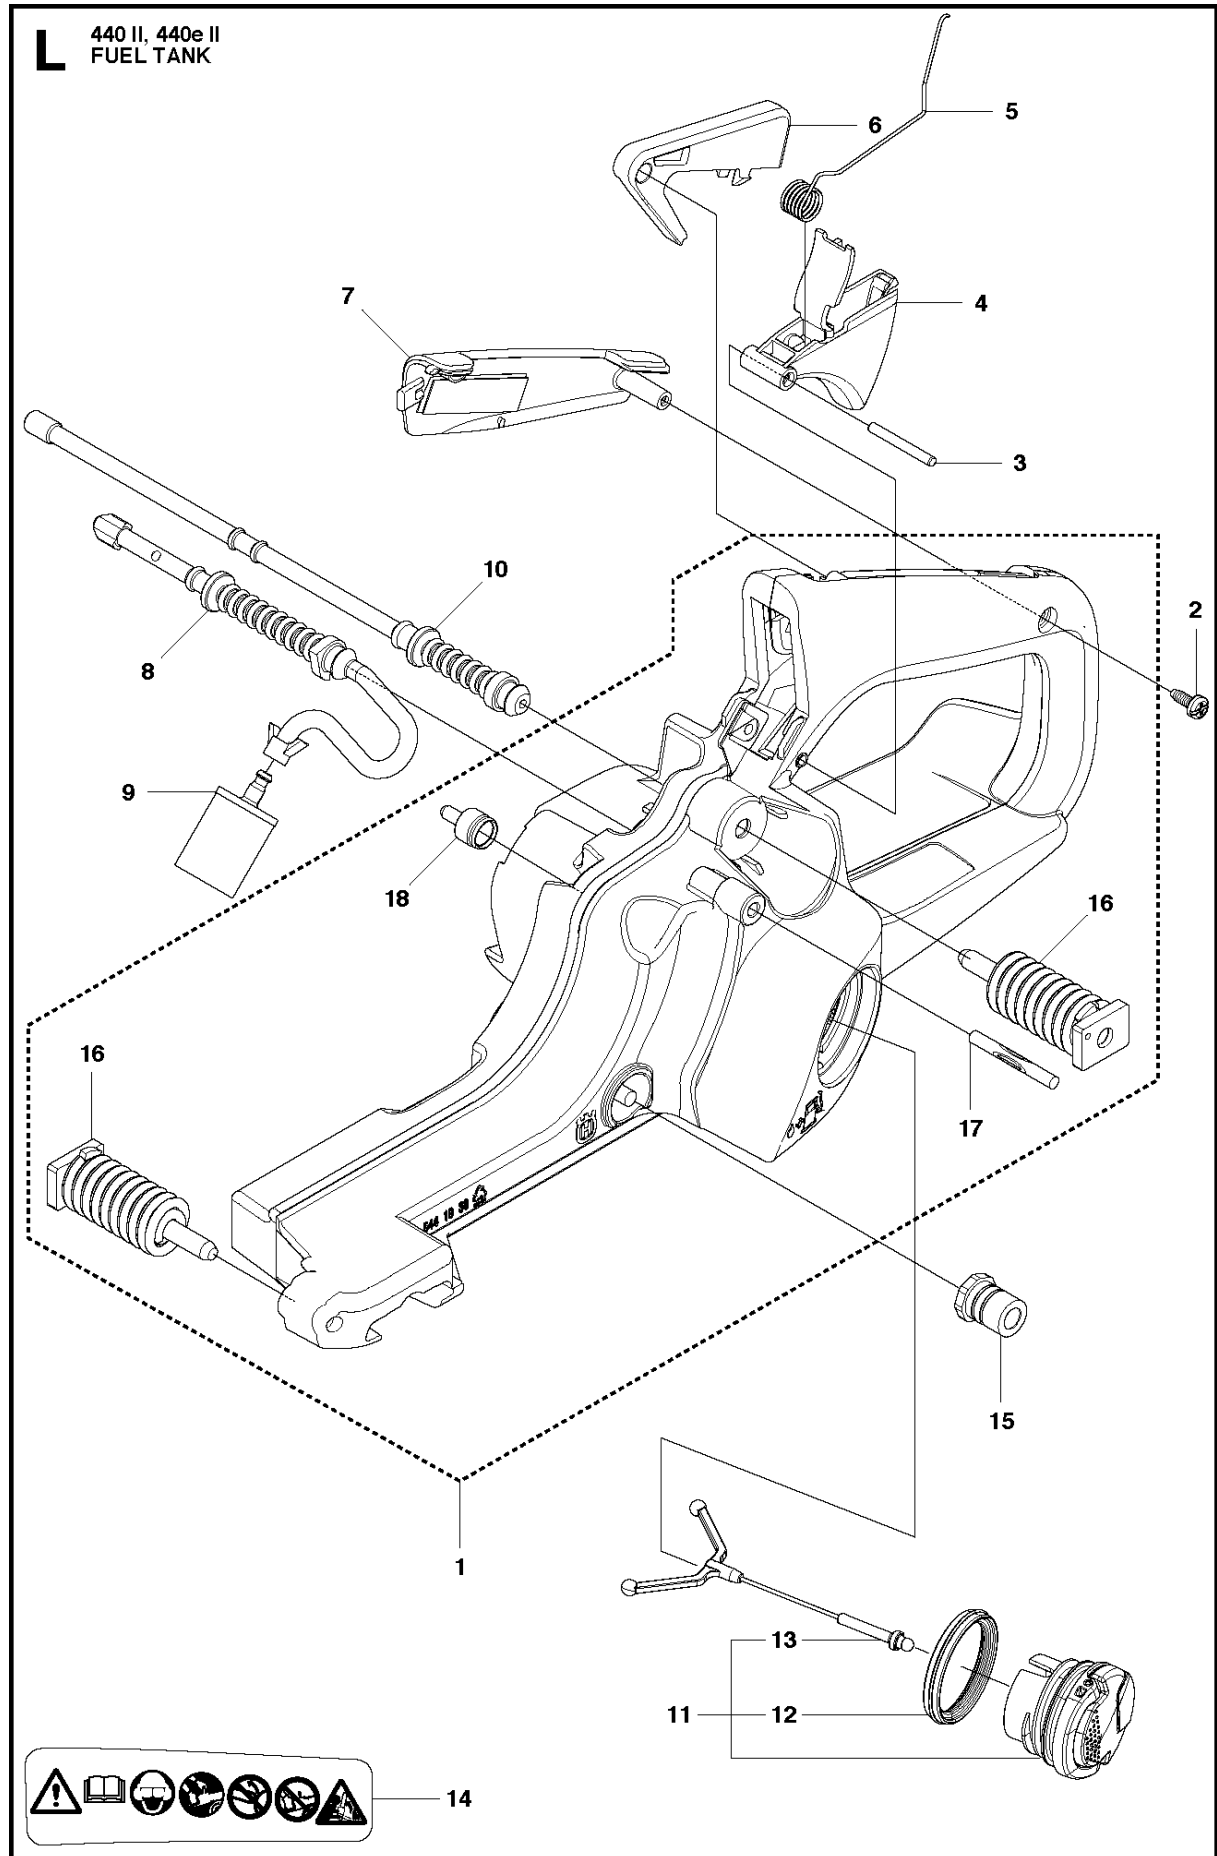

FUEL TANK

440 II

Ref	Part No	Description	Remark	QTY	KIT
1	544 19 38-05	FUEL TANK		1	
2	503 21 28-10	SCREW CCRPANT		1	
3	720 18 25-20	PARALLEL PIN		1	
4	544 96 85-01	THROTTLE CONTROL		1	
5	544 09 99-01	SPRING		1	
6	579 23 94-01	THROTTLE LOCKOUT		1	
7	544 28 49-01	HANDLE INSERT		1	
8	578 76 43-01	FUEL HOSE		1	
9	503 44 32-01	FILTER		1	
10	577 53 51-01	RETURN HOSE		1	
11	522 62 00-01	TANK CAP ASSY		1	
12	537 21 50-01	SEALING		1	11
13	503 57 89-01	HOLDER		1	11
14	544 37 50-01	LABEL		1	
15	501 00 76-01	LATERAL SUPPORT		1	
16	504 79 56-01	ANTIVIBRATION ELEMENT		2	1
17	721 12 63-39	GROOVED PIN		1	1
18	537 35 95-01	TANK VENT ASSY		1	1