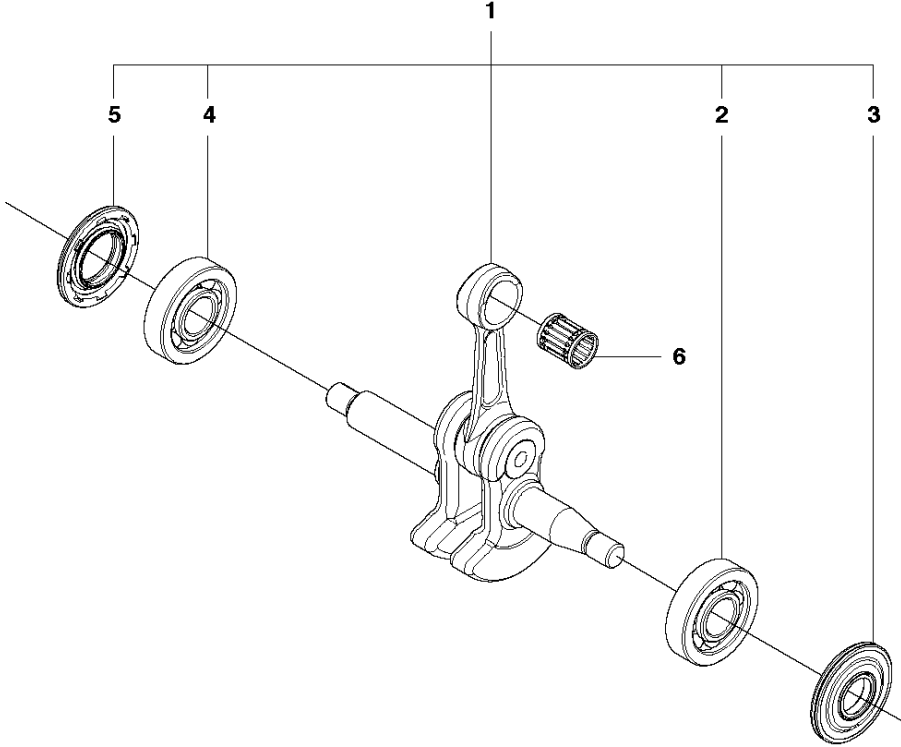

J 440 II, 440e II
CRANKSHAFT

CRANKSHAFT

440 II

Ref	Part No	Description	Remark	QTY	KIT
1	525 60 46-01	CRANKSHAFT ASSY		1	
2	544 24 87-02	BALL BEARING		1	1
3	544 25 12-01	SEALING		1	1
4	544 24 88-02	BALL BEARING		1	1
5	544 25 13-01	SEALING		1	1
6	503 41 41-01	NEEDLE BEARING		1