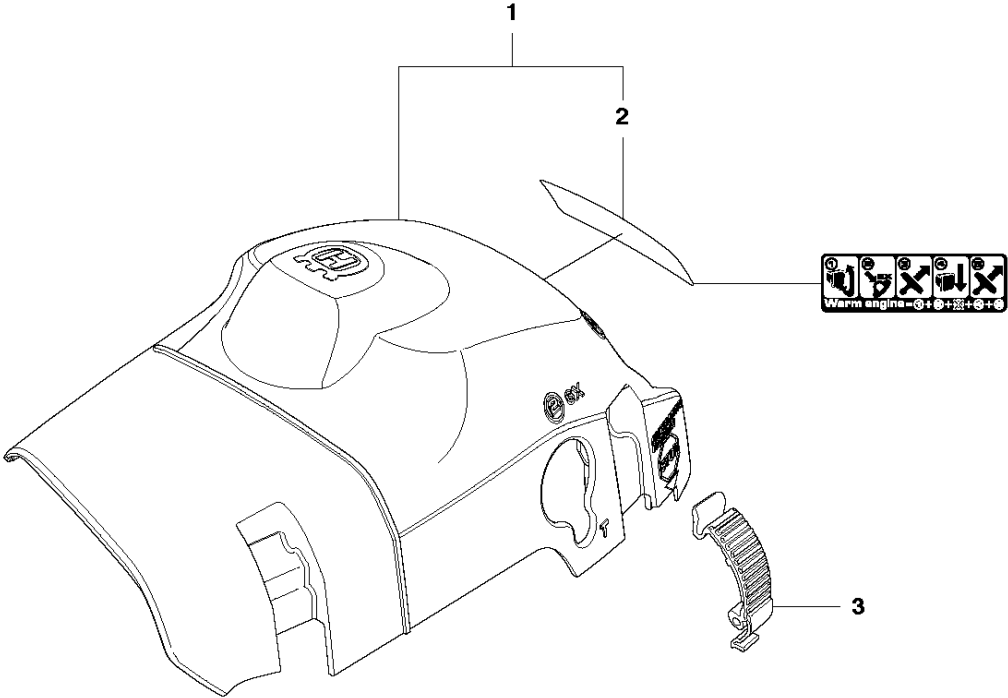

C 440 II, 440e II
CYLINDER COVER

CYLINDER COVER

440 II

Ref	Part No	Description	Remark	QTY	KIT
1	504 79 02-01	CYLINDER COVER ASSY		1	
2	522 73 60-01	LABEL		1	1
3	503 89 47-01	SNAP		3