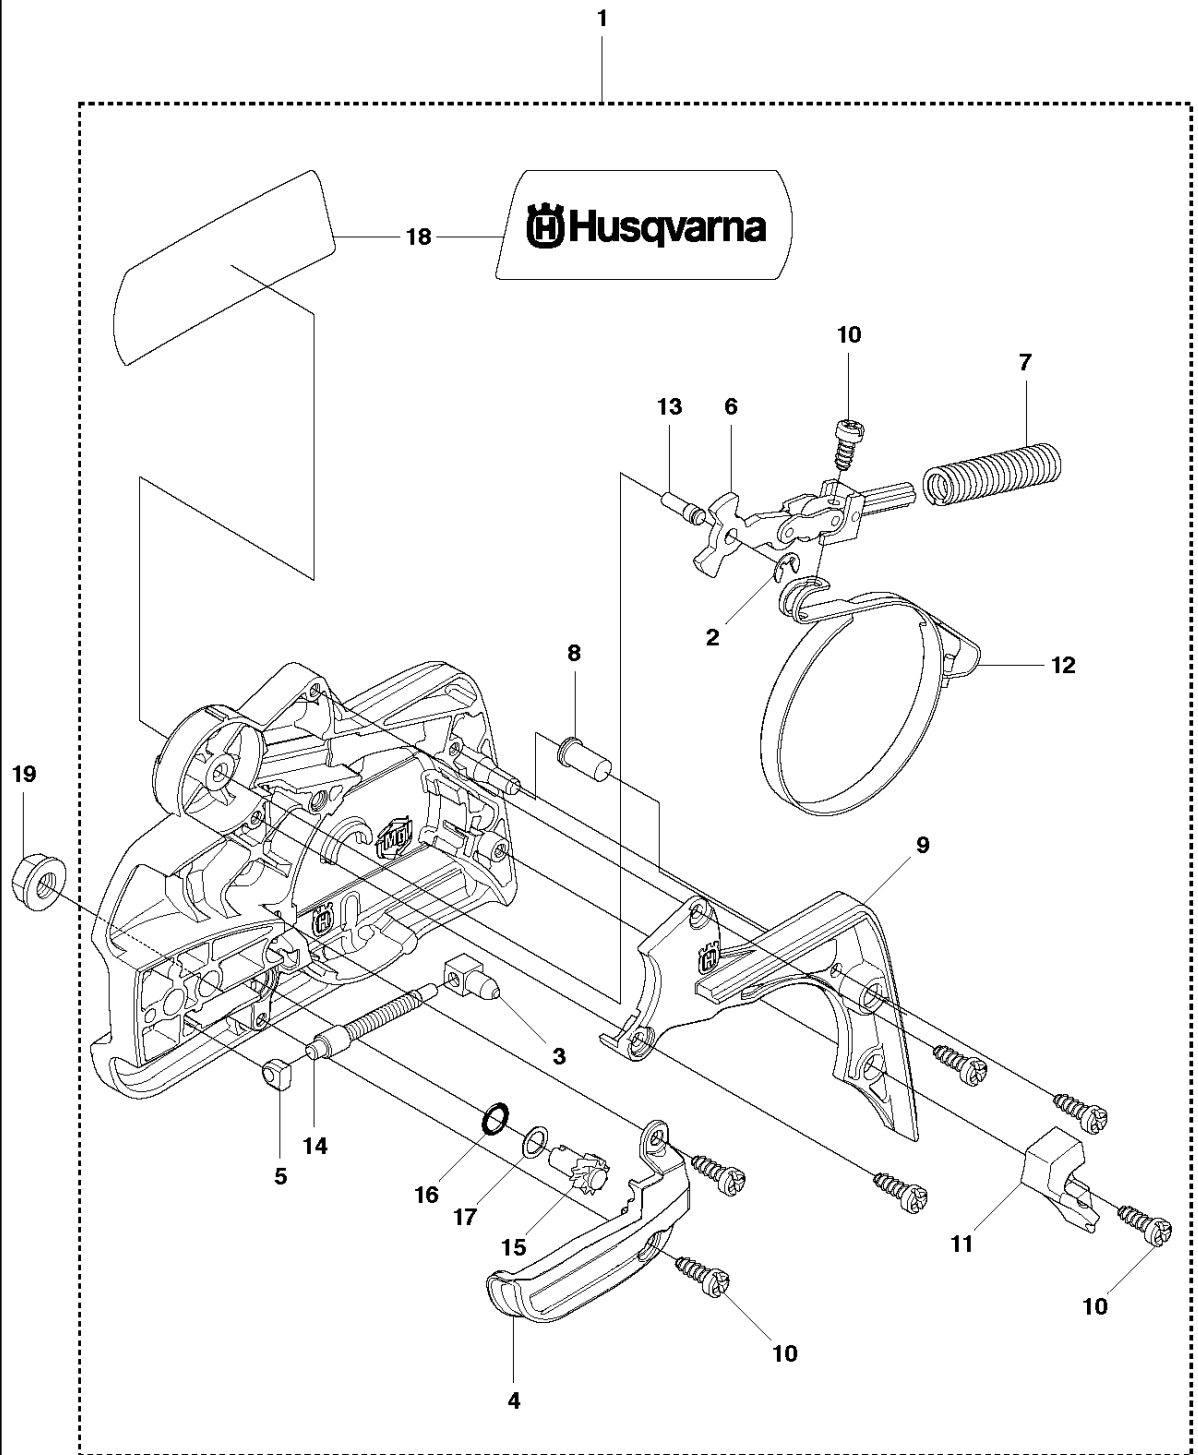

A2 440 II
CHAIN BREAK & CLUTCH COVER

CHAIN BRAKE & CLUTCH COVER

440 II

Ref	Part No	Description	Remark	QTY KIT	
1	501 38 82-01	CLUTCH COVER ASSY			
2	735 31 08-20	E-CLIP		1	1
3	537 28 66-01	PAWL		1	1
4	540 06 33-01	CHAIN GUIDE		1	1
5	537 01 74-01	BEARING SLEEVE		1	1
6	503 89 08-02	KNEE JOINT ASSY		1	1
7	505 89 26-01	BRAKE SPRING		1	1
8	503 85 52-01	GUIDE BUSHING		1	1
9	544 24 85-01	COVER LID		1	1
10	503 21 70-10	SCREW CCRPANT		7	1
11	544 25 31-01	WEAR PROTECTION		1	1
12	544 30 60-01	BRAKE BAND ASSY		1	1
13	503 89 29-01	PIN KNEE-JOINT		1	1
14	537 39 70-01	WORM SCREW		1	1
15	537 07 94-02	WORM WHEEL		1	1
16	740 48 07-02	O-RING		1	1
17	503 23 00-63	WASHER		1	1
18	544 37 68-01	LABEL		1	1
19	503 22 00-01	HEXAGON NUT		1