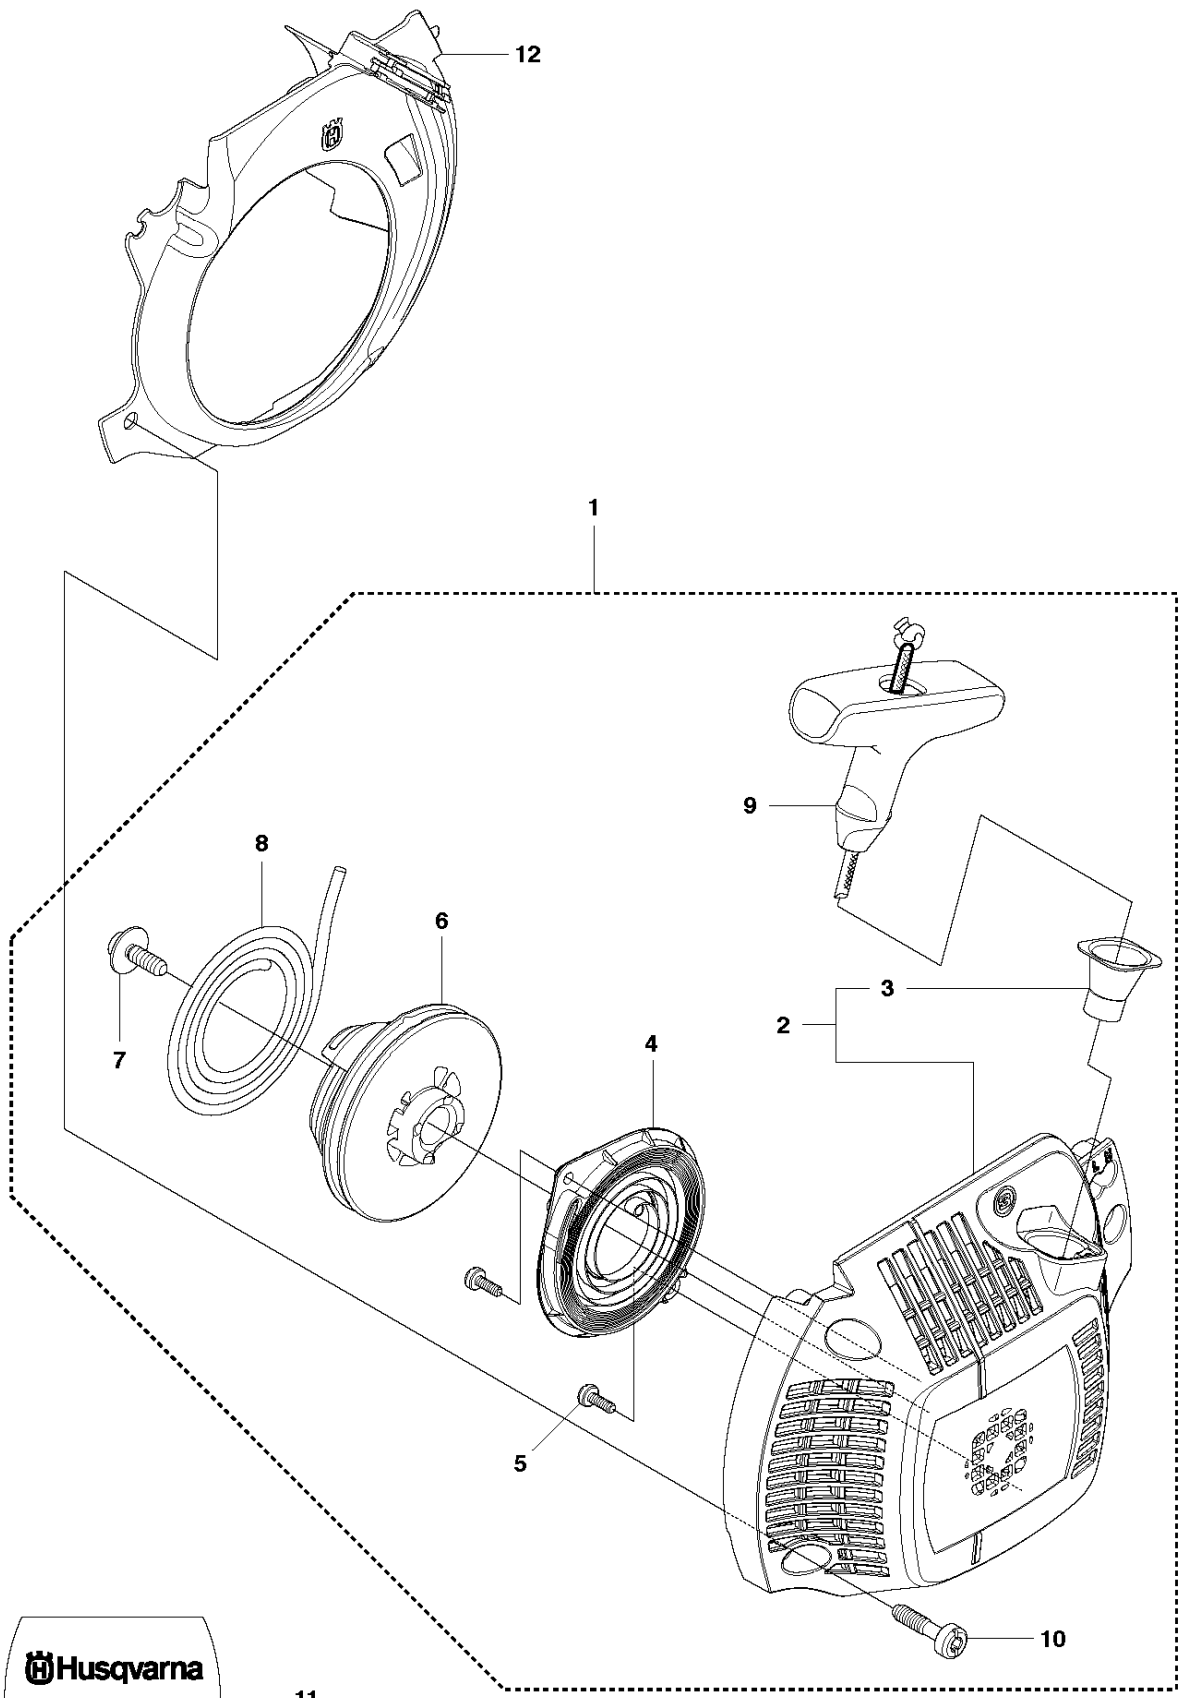

D1 440 II
STARTER

11

STARTER

440 II

Ref	Part No	Description	Remark	QTY	KIT
1	504 59 70-02	STARTER ASSY		1	
2	504 59 69-02	STARTER		1	1
3	537 28 32-01	REINFORCEMENT SLEEVE		1	1, 2
4	540 05 75-02	SPRING CASSETTE ASSY		1	1
5	503 21 28-10	SCREW CCRPANT		2	1
6	504 59 71-01	STARTER PULLEY		1	1
7	503 21 77-16	SCREW IHST		1	1
8	505 30 51-25	STARTER CORD		1	1
9	537 23 25-01	STARTER HANDLE		1	1
10	503 21 73-21	SCREW		4	1
11	504 54 68-05	LABEL		1	
12	544 19 71-02	AIR CONDUCTOR		1