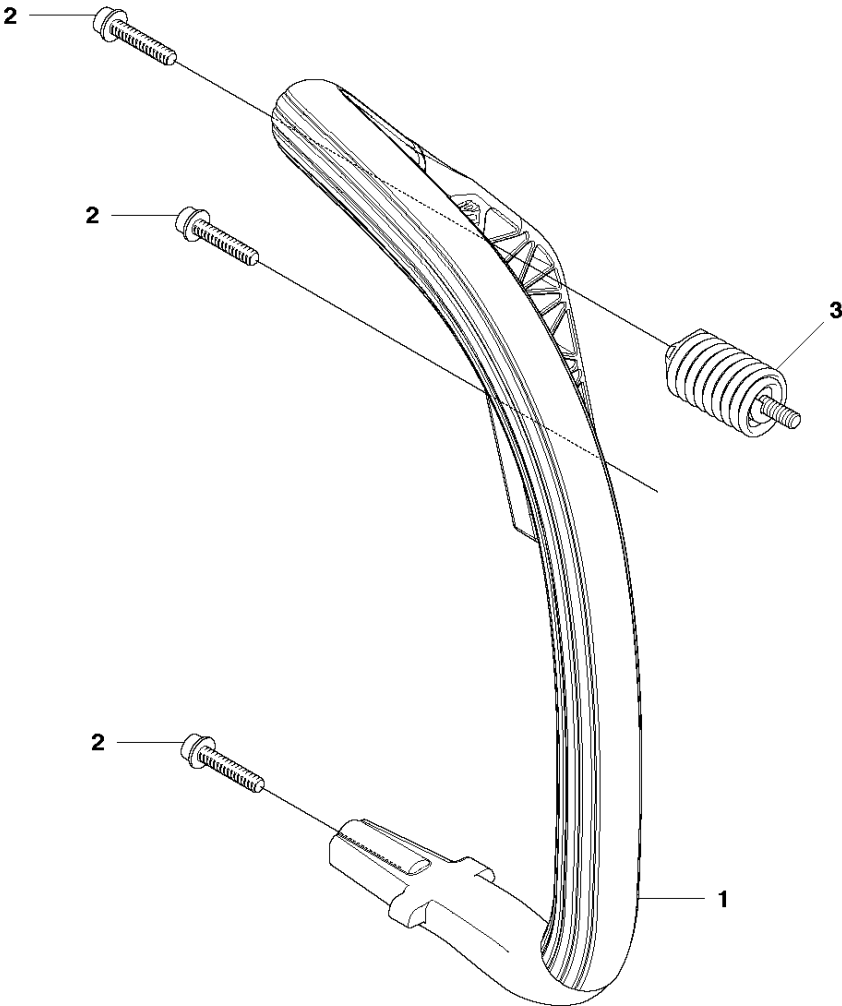

M 440 II, 440e II
HANDLE

HANDLE

440 II

Ref	Part No	Description	Remark	QTY KIT
1	544 28 40-01	FRONT HANDLE		1
2	503 21 88-76	SCREW IHST		3
3	503 89 83-01	ANTIVIBRATION ELEMENT		1