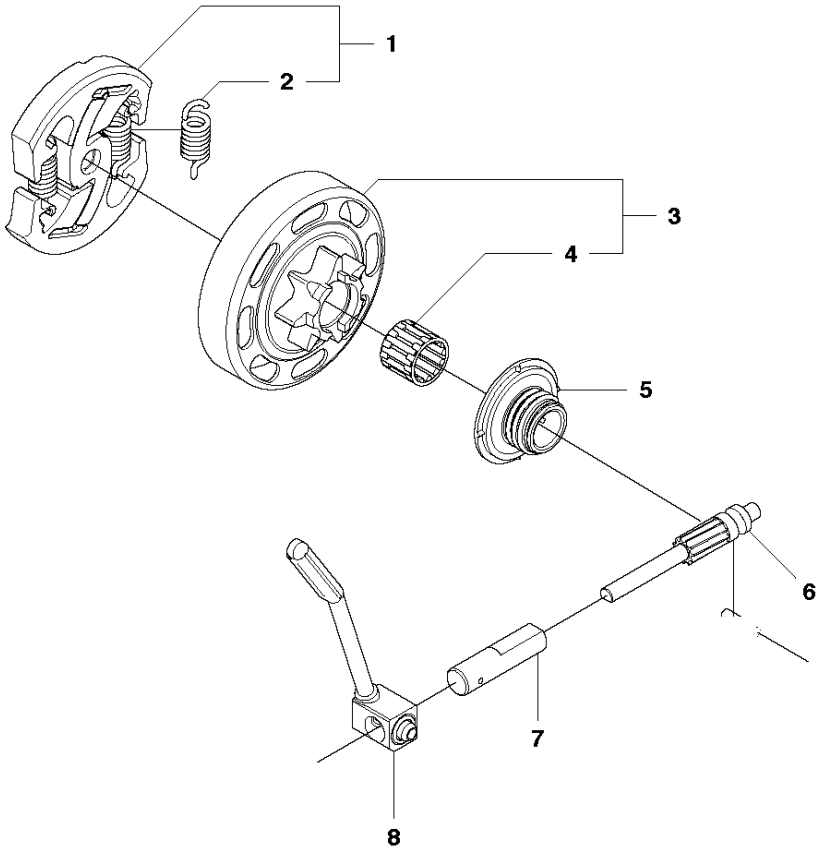

## CHAIN BRAKE &amp; CLUTCH COVER

440 II

Ref	Part No	Description	Remark	QTY KIT	
1	501 38 82-01	CLUTCH COVER ASSY			
2	735 31 08-20	E-CLIP		1	1
3	537 28 66-01	PAWL		1	1
4	540 06 33-01	CHAIN GUIDE		1	1
5	537 01 74-01	BEARING SLEEVE		1	1
6	503 89 08-02	KNEE JOINT ASSY		1	1
7	505 89 26-01	BRAKE SPRING		1	1
8	503 85 52-01	GUIDE BUSHING		1	1
9	544 24 85-01	COVER LID		1	1
10	503 21 70-10	SCREW CCRPANT		7	1
11	544 25 31-01	WEAR PROTECTION		1	1
12	544 30 60-01	BRAKE BAND ASSY		1	1
13	503 89 29-01	PIN KNEE-JOINT		1	1
14	537 39 70-01	WORM SCREW		1	1
15	537 07 94-02	WORM WHEEL		1	1
16	740 48 07-02	O-RING		1	1
17	503 23 00-63	WASHER		1	1
18	544 37 68-01	LABEL		1	1
19	503 22 00-01	HEXAGON NUT		1	

## CHAIN BRAKE &amp; CLUTCH COVER

440 II

Ref	Part No	Description	Remark	QTY	KIT
1	544 19 49-05	CLUTCH COVER ASSY		1	
2	504 54 28-01	COVER LID		1	1
3	544 30 60-01	BRAKE BAND ASSY		1	1
4	544 25 31-01	WEAR PROTECTION		1	1
5	503 85 52-01	GUIDE BUSHING		1	1
6	505 89 26-01	BRAKE SPRING		1	1
7	544 24 85-01	COVER LID		1	1
8	503 89 08-02	KNEE JOINT ASSY		1	1
9	503 89 29-01	PIN KNEE-JOINT		1	1
10	735 31 08-20	E-CLIP		1	1
11	537 39 29-01	SCREW		1	1
12	537 34 72-01	CHAIN TENSIONER		1	1
13	537 39 26-01	HEAT PROTECTOR		1	1
14	544 35 75-01	LABEL		1	1
15	503 21 70-10	SCREW CCRPANT		10	1
16	525 35 43-01	BEARING SLEEVE		1	1
17	505 32 10-01	WEAR PLATE		1	1
18	537 34 78-01	KNOB		1	

## CLUTCH &amp; OIL PUMP

440 II

Ref	Part No	Description	Remark	QTY	KIT
1	575 56 80-01	CLUTCH ASSY		1	
2	574 71 88-01	CLUTCH SPRING		2	1
3	505 44 15-01	CLUTCH DRUM		1	
4	503 53 92-01	NEEDLE BEARING		1	3
5	544 21 24-02	WORM GEAR		1	
6	540 05 79-01	PUMP PISTON		1	
7	537 15 48-01	PUMP CYLINDER		1	
8	544 08 42-01	OIL HOSE		1	