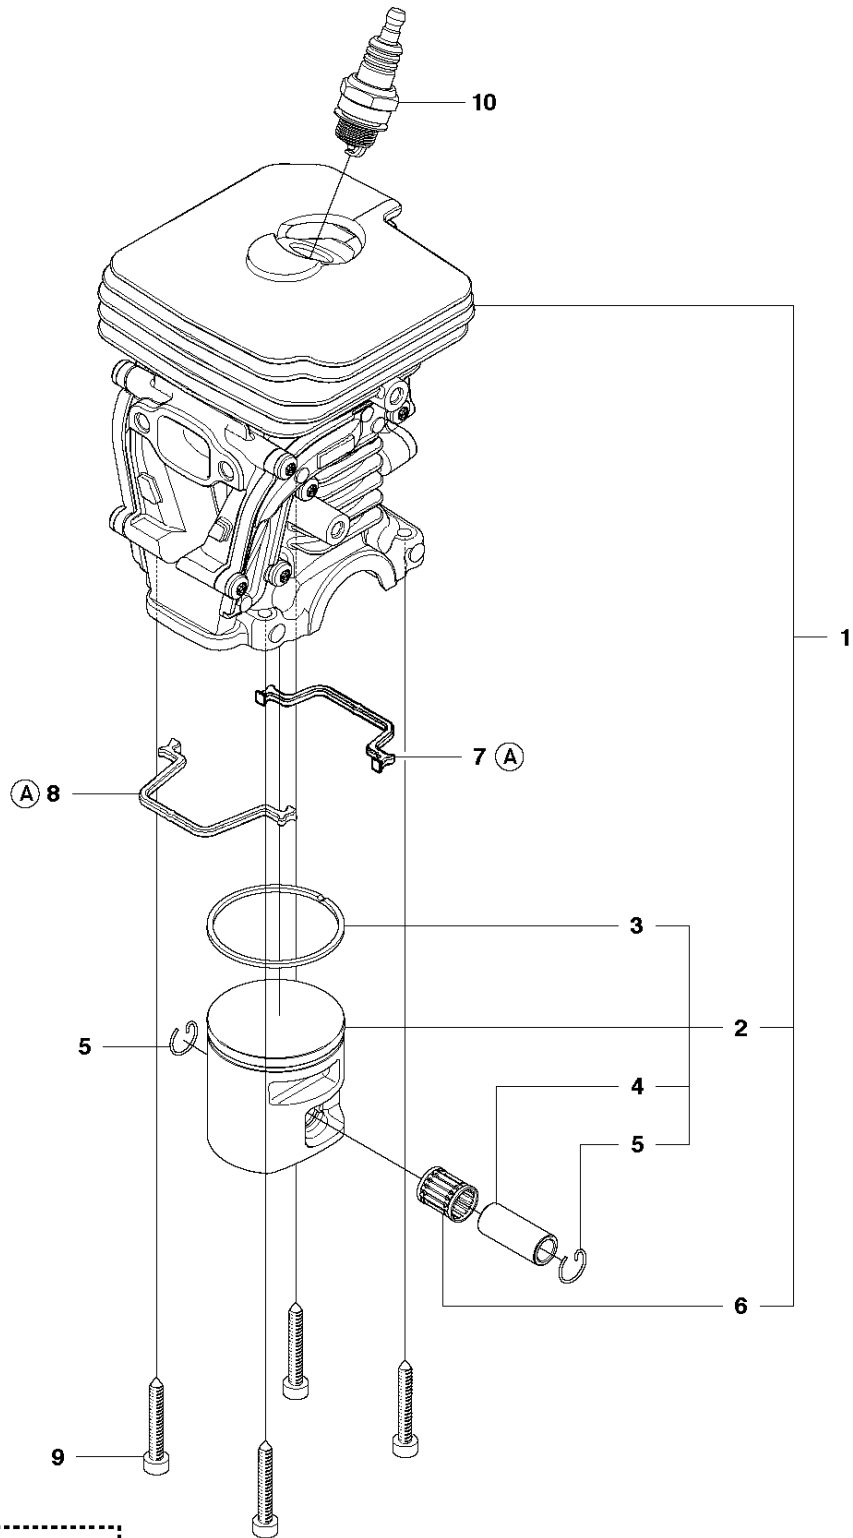

## CLUTCH &amp; OIL PUMP

440 II

Ref	Part No	Description	Remark	QTY	KIT
1	575 56 80-01	CLUTCH ASSY		1	
2	574 71 88-01	CLUTCH SPRING		2	1
3	505 44 15-01	CLUTCH DRUM		1	
4	503 53 92-01	NEEDLE BEARING		1	3
5	544 21 24-02	WORM GEAR		1	
6	540 05 79-01	PUMP PISTON		1	
7	537 15 48-01	PUMP CYLINDER		1	
8	544 08 42-01	OIL HOSE		1	

Ref	Part No	Description	Remark	QTY	KIT
1	544 93 25-07	CRANKCASE ASSY		1	
2	503 87 58-02	STIFFENING PLATE		1	1
3	503 87 54-02	BAR BOLT		1	1
4	537 33 46-01	BAR BOLT		1	1
5	544 03 64-01	BAR BOLT		1	1
6	503 24 09-05	NEEDLE ROLLER		1	1
7	530 02 61-19	CHECK VALVE		1	1
8	537 40 35-01	FILTER		1	1
9	544 08 33-01	OIL SCREEN		1	1
10	544 33 16-01	GUIDE PIN		3	1
11	503 86 93-01	CARBURETTOR		1	
12	522 62 00-01	TANK CAP ASSY		1	
13	537 21 50-01	SEALING		1	12
14	503 57 89-01	HOLDER		1	12
15	503 88 63-01	PIN		1	
16	503 21 88-76	SCREW IHSC T		2	
17	501 00 76-01	LATERAL SUPPORT		1	
18	503 21 51-03	SCREW IHSC T		1	
19	544 28 46-01	CHAIN GUIDE PLATE		1	
20	503 21 70-10	SCREW CCRPANT		1	
21	544 28 65-01	INDRE BARKSTØD		1	
22	503 21 75-20	SCREW IHSC FT		2	
23	544 25 15-01	HAND GUARD		1	
24	503 89 24-01	LOCK		1	
25	503 89 30-01	SCREW		2	
26	503 43 65-01	POSITION SPRING		1	

**C** 440 II, 440e II  
CYLINDER COVER

CYLINDER COVER

440 II

Ref	Part No	Description	Remark	QTY	KIT
1	504 79 02-01	CYLINDER COVER ASSY		1	
2	522 73 60-01	LABEL		1	1
3	503 89 47-01	SNAP		3	

**H** 440 II, 440e II  
CYLINDER PISTON

## CYLINDER PISTON

440 II

Ref	Part No	Description	Remark	QTY	KIT
1	504 73 51-01	CYLINDER		1	
2	502 62 50-02	PISTON ASSY		1	1
3	544 40 59-01	PISTON RING		1	2
4	544 40 60-01	PISTON PIN		1	2
5	737 44 10-00	SNAP RING		2	2
6	503 41 41-01	NEEDLE BEARING		1	1
7	544 39 60-01	GASKET		1	11
8	544 39 59-01	GASKET		1	11
9	725 53 33-55	SCREW IHSCM		4	
10	503 23 51-11	SPARK PLUG		1	
11	504 79 40-01	GASKET		1	