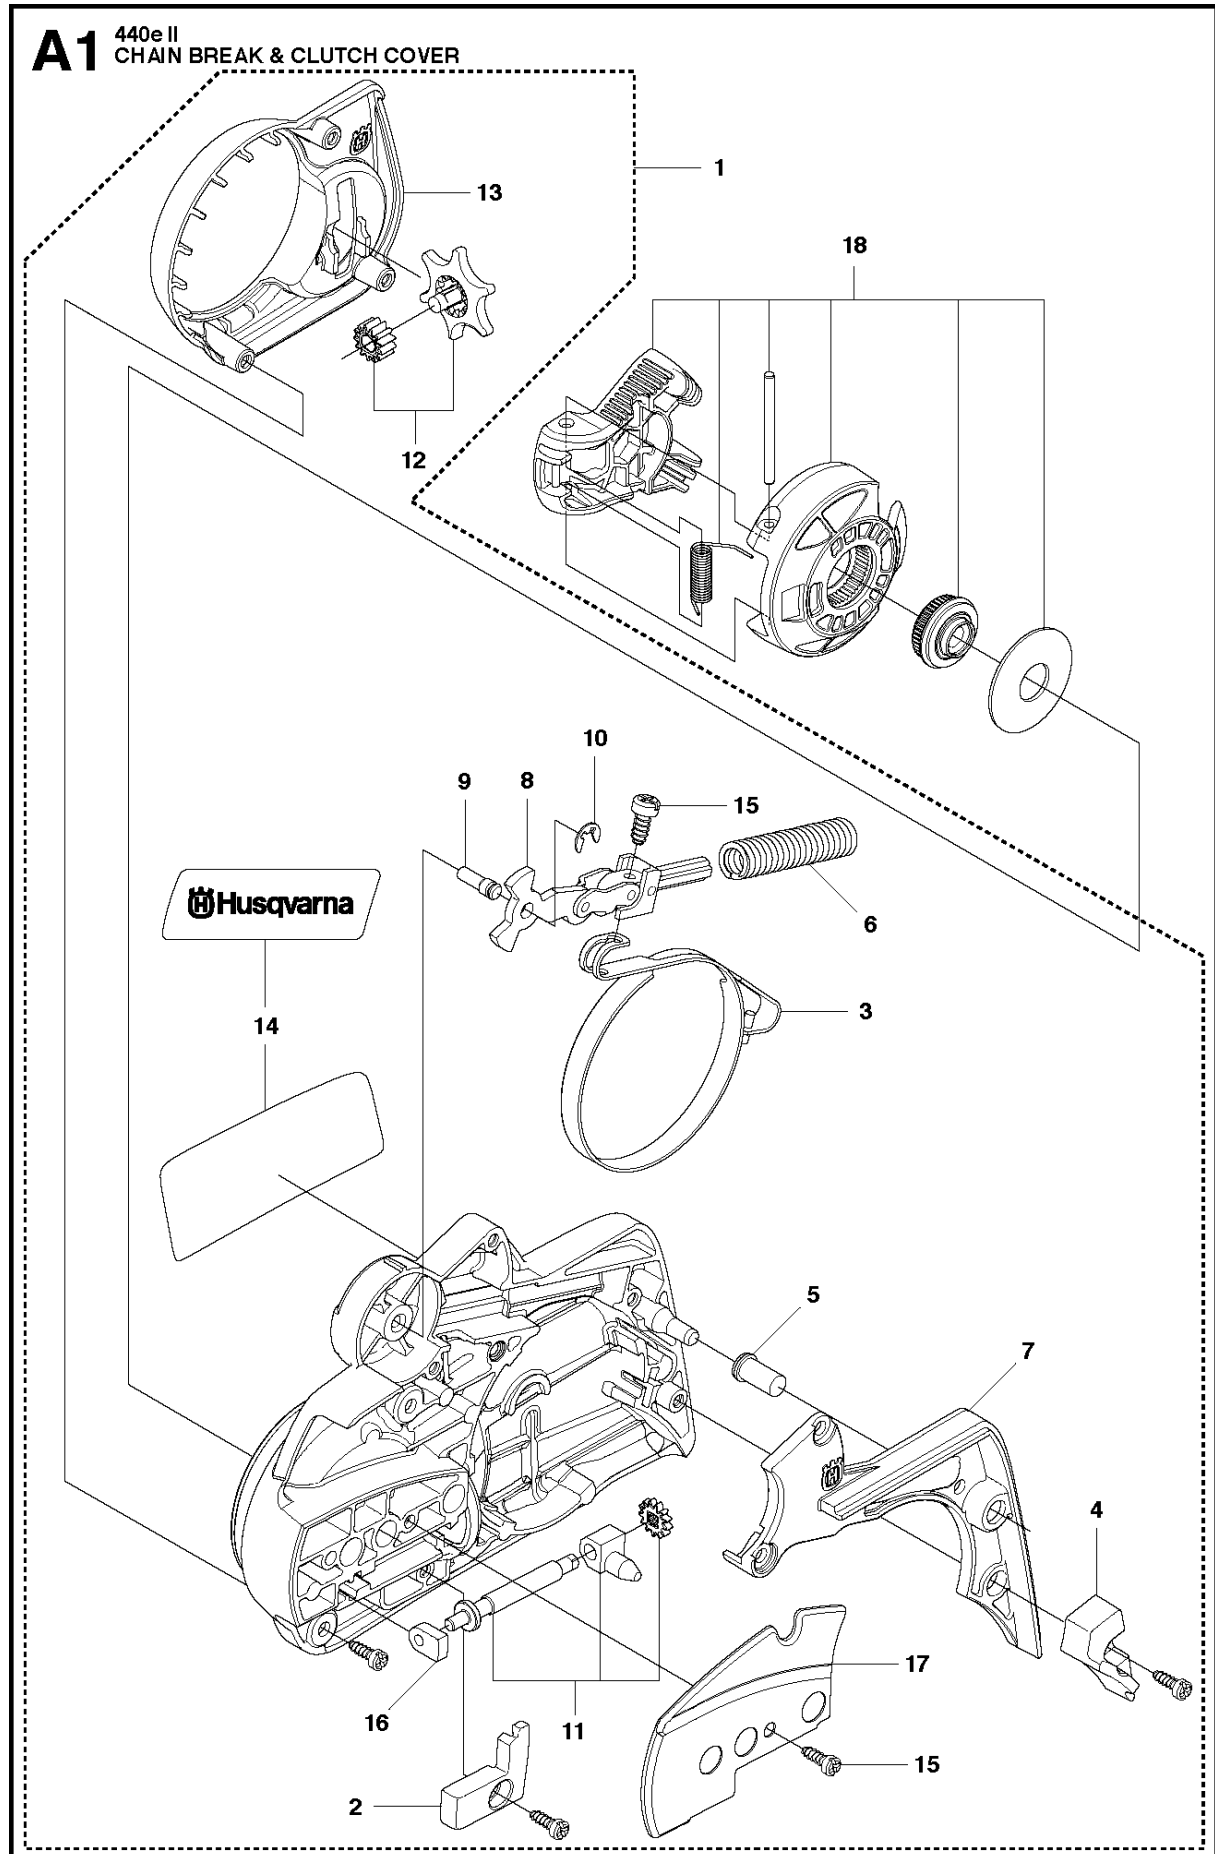

CHAIN BRAKE & CLUTCH COVER

440 II

Ref	Part No	Description	Remark	QTY	KIT
1	544 19 49-05	CLUTCH COVER ASSY		1	
2	504 54 28-01	COVER LID		1	1
3	544 30 60-01	BRAKE BAND ASSY		1	1
4	544 25 31-01	WEAR PROTECTION		1	1
5	503 85 52-01	GUIDE BUSHING		1	1
6	505 89 26-01	BRAKE SPRING		1	1
7	544 24 85-01	COVER LID		1	1
8	503 89 08-02	KNEE JOINT ASSY		1	1
9	503 89 29-01	PIN KNEE-JOINT		1	1
10	735 31 08-20	E-CLIP		1	1
11	537 39 29-01	SCREW		1	1
12	537 34 72-01	CHAIN TENSIONER		1	1
13	537 39 26-01	HEAT PROTECTOR		1	1
14	544 35 75-01	LABEL		1	1
15	503 21 70-10	SCREW CCRPANT		10	1
16	525 35 43-01	BEARING SLEEVE		1	1
17	505 32 10-01	WEAR PLATE		1	1
18	537 34 78-01	KNOB		1