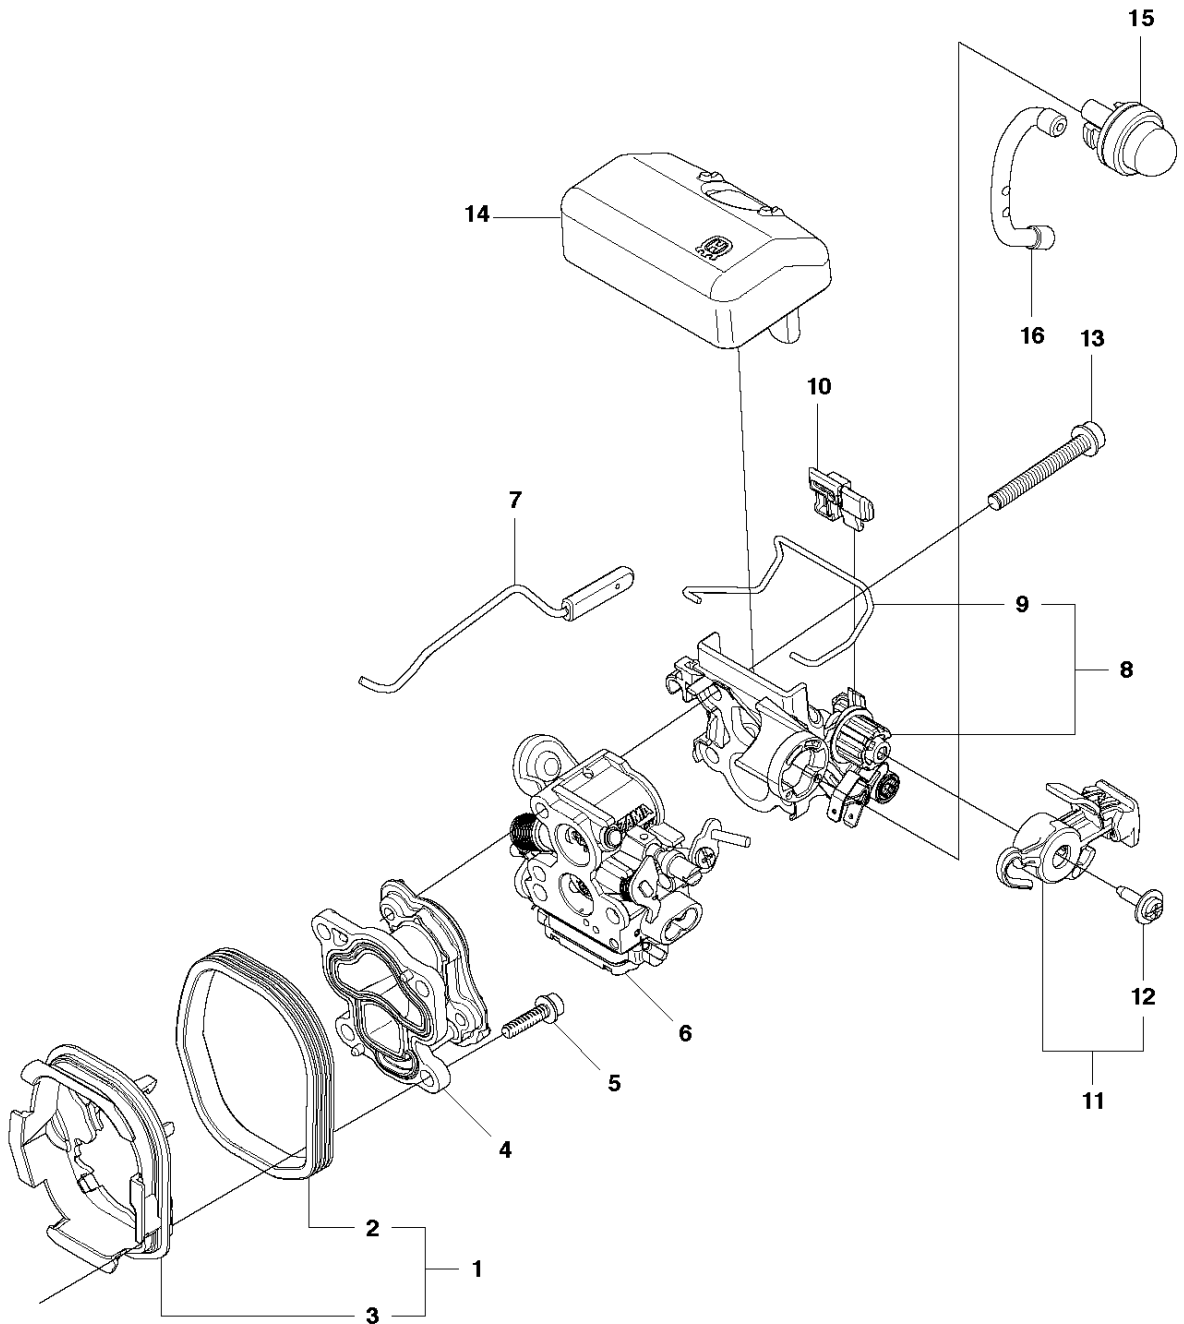

G 440 II, 440e II
CARBURETOR & AIR FILTER

CARBURETOR & AIR FILTER

440 II

Ref	Part No	Description	Remark	QTY	KIT
1	504 72 47-01	INSULATION WALL		1	
2	504 72 45-01	INSULATION WALL		1	1
3	504 72 44-01	INSULATION WALL		1	1
4	504 20 12-01	INLET PIPE		1	
5	503 20 02-16	SCREW IHSCFM		4	
6	506 45 05-01	CARBURETTOR		1	
7	544 28 44-01	THROTTLE ROD ASSY		1	
8	544 97 64-01	FILTER HOLDER		1	
9	544 39 26-01	SHACKLE		1	8
10	504 71 25-01	GUIDE		1	
11	544 84 43-02	CONTROL		1	
12	544 97 66-01	SCREW		1	11
13	503 20 02-40	SCREW IHSCFM		3	
14	544 80 54-02	AIR FILTER		1	
14	544 80 54-03	AIR FILTER		1	
15	503 93 66-01	PRIMER HOUSING		1	
16	544 40 19-01	HOSE		1