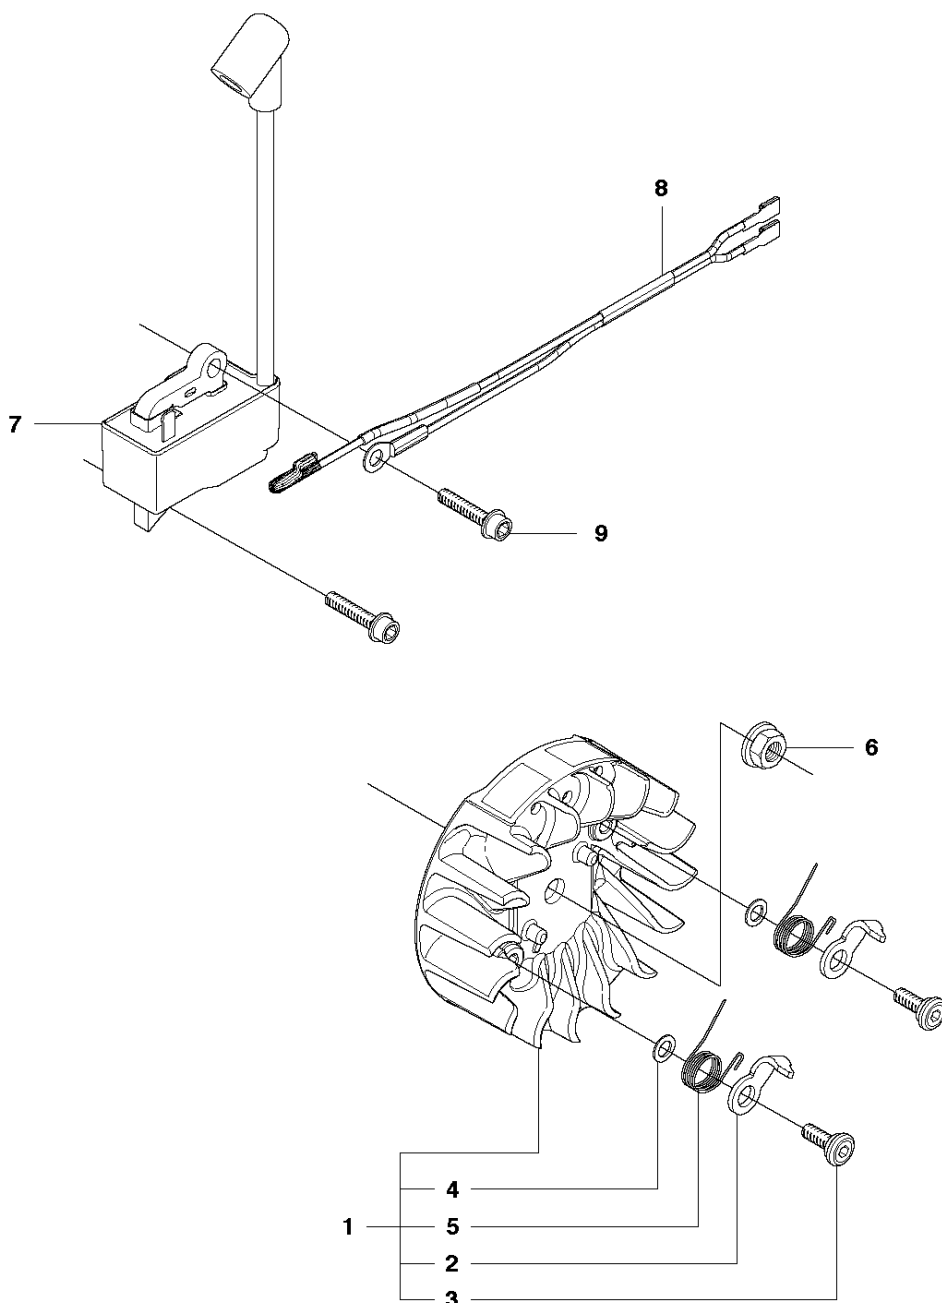

E 440 II, 440e II
IGNITION SYSTEM

IGNITION SYSTEM

440 II

Ref	Part No	Description	Remark	QTY	KIT
1	580 27 98-01	FLYWHEEL ASSY		1	
2	537 24 56-01	STARTER PAWL		2	1
3	501 81 99-03	SCREW		2	1
4	503 23 00-42	WASHER		2	1
5	529 27 11-01	SPRING		2	1
6	503 22 04-01	NUT		1	
7	579 63 88-02	IGNITION MODULE		1	
8	510 10 14-01	WIRING ASSY		1	
9	503 20 02-20	SCREW IHSCFM		2