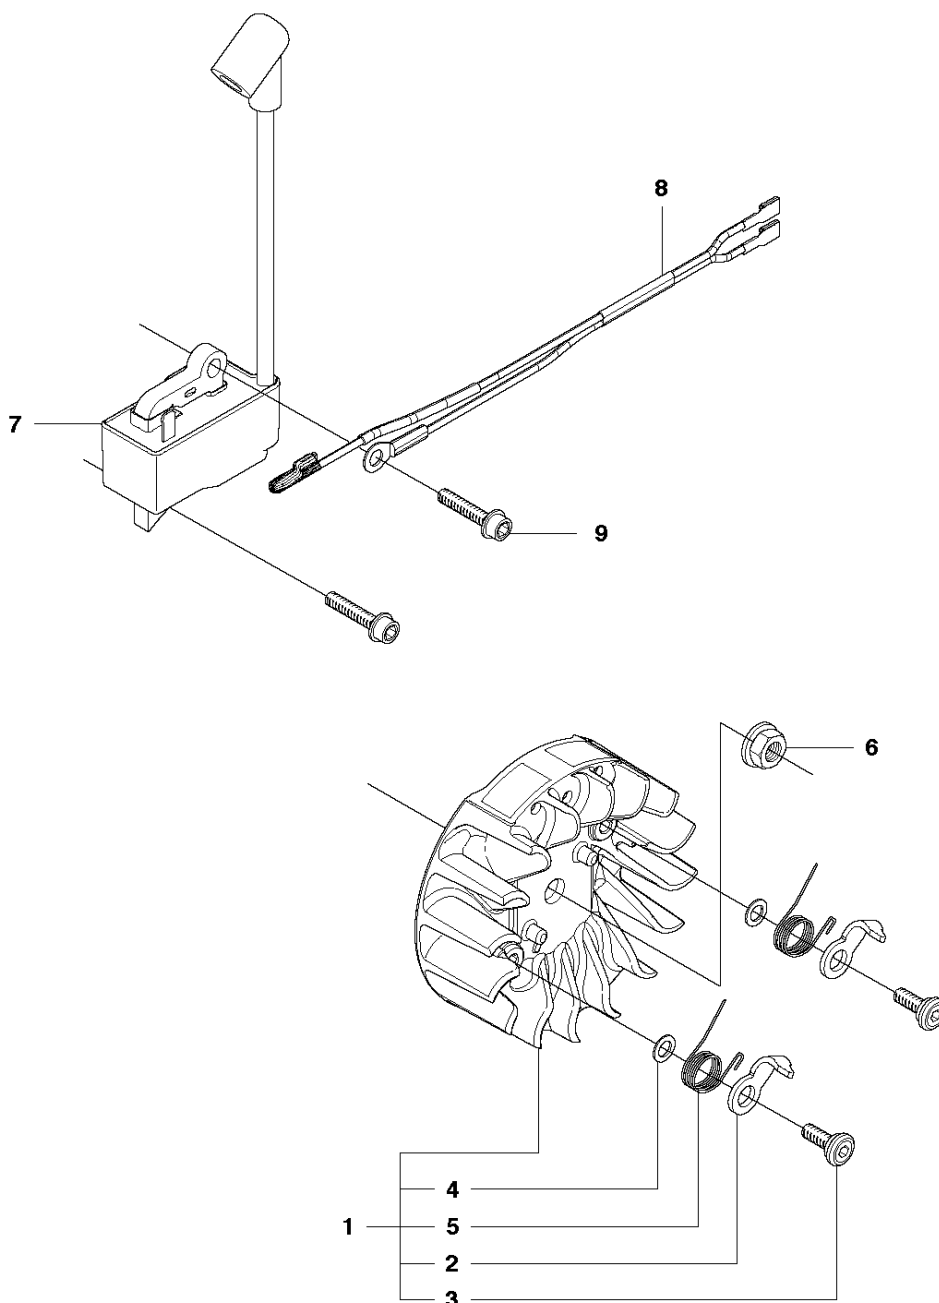

E 440 II, 440e II
IGNITION SYSTEM

IGNITION SYSTEM

440 e II

Ref	Part No	Description	Remark	QTY	KIT
1	580 27 98-01	FLYWHEEL ASSY		1	
2	537 24 56-01	STARTER PAWL		2	1
3	501 81 99-03	SCREW		2	1
4	503 23 00-42	WASHER		2	1
5	529 27 11-01	SPRING		2	1
6	503 22 04-01	NUT		1	
7	579 63 88-02	IGNITION MODULE		1	
8	510 10 14-01	WIRING ASSY		1	
9	503 20 02-20	SCREW IHSCFM		2