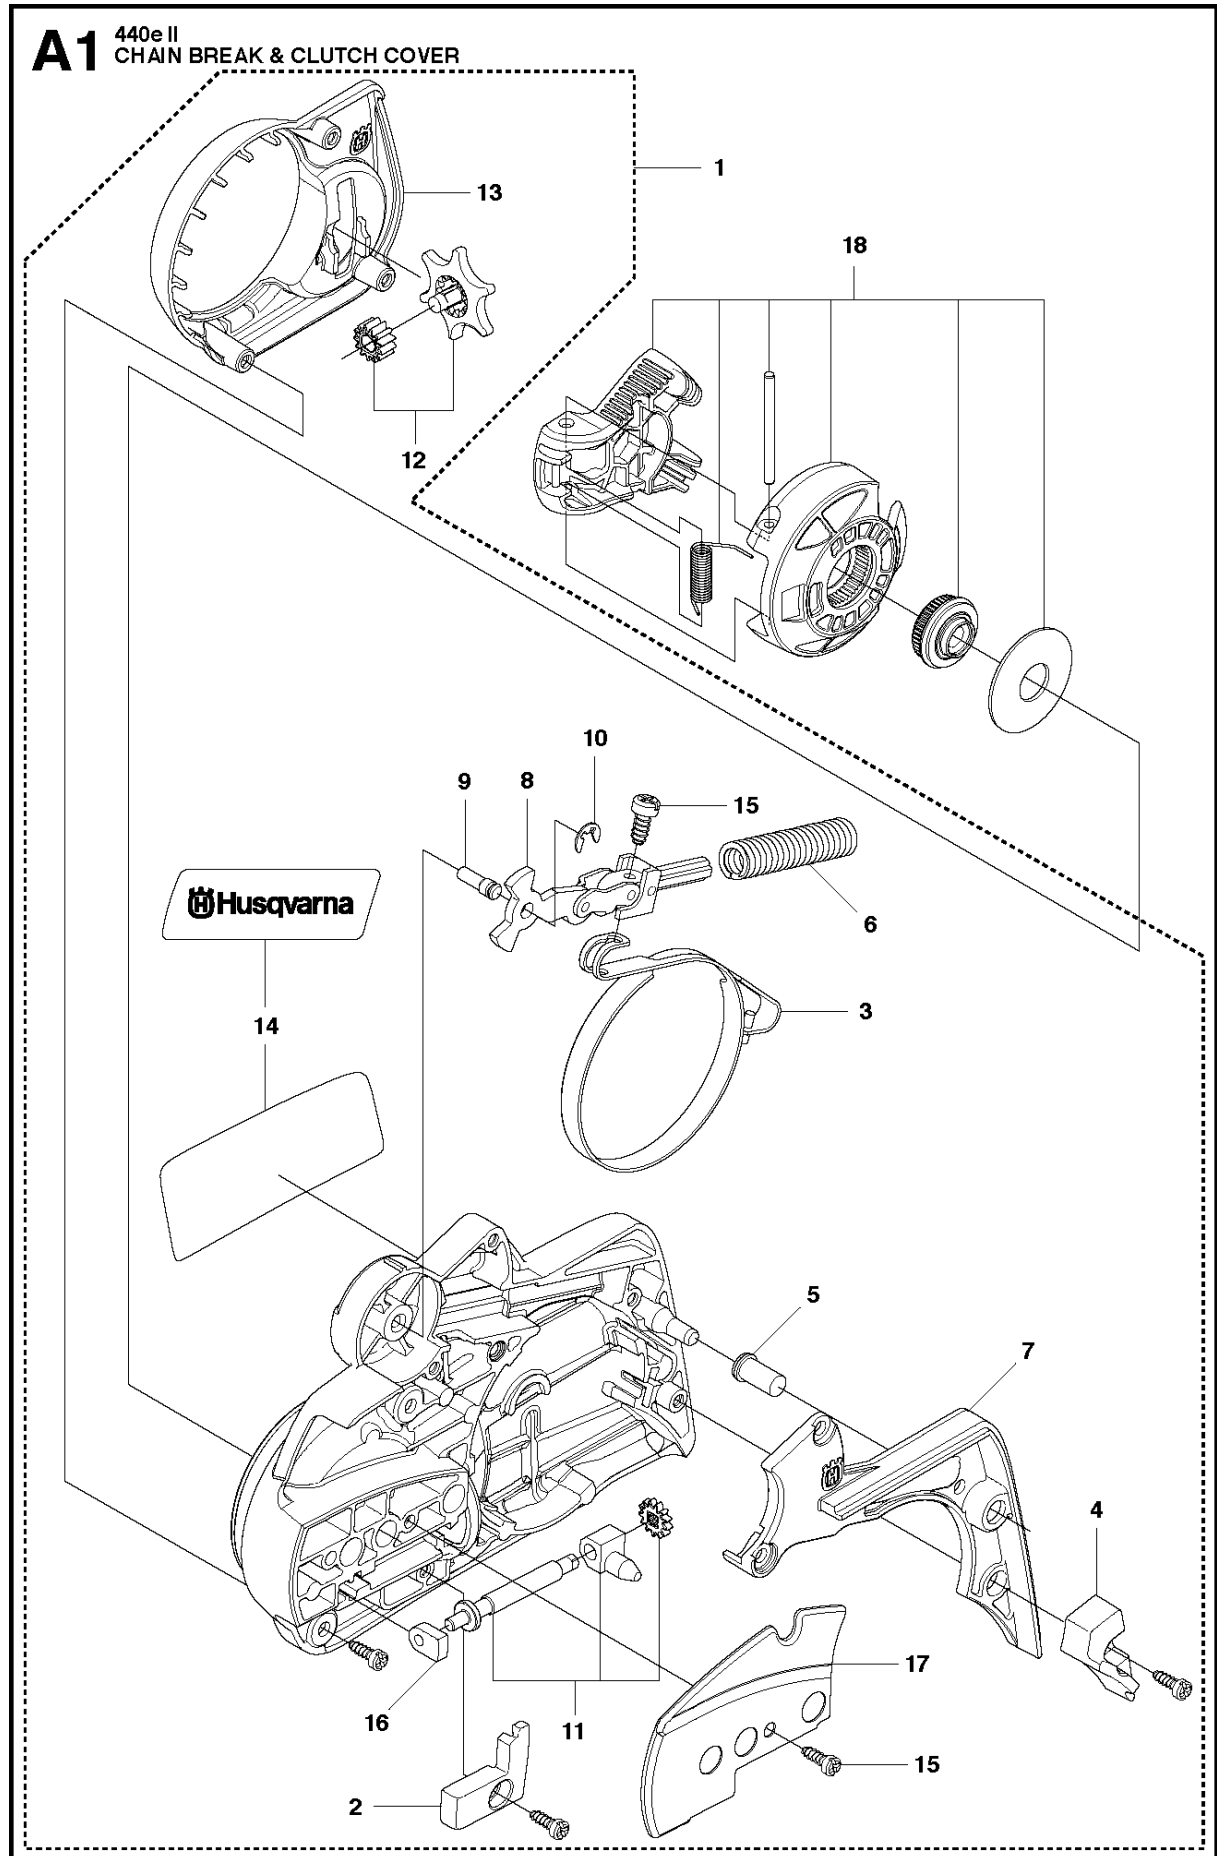

CHAIN BRAKE & CLUTCH COVER

440 e II

Ref	Part No	Description	Remark	QTY	KIT
1	544 19 49-05	CLUTCH COVER ASSY		1	
2	504 54 28-01	COVER LID		1	1
3	544 30 60-01	BRAKE BAND ASSY		1	1
4	544 25 31-01	WEAR PROTECTION		1	1
5	503 85 52-01	GUIDE BUSHING		1	1
6	505 89 26-01	BRAKE SPRING		1	1
7	544 24 85-01	COVER LID		1	1
8	503 89 08-02	KNEE JOINT ASSY		1	1
9	503 89 29-01	PIN KNEE-JOINT		1	1
10	735 31 08-20	E-CLIP		1	1
11	537 39 29-01	SCREW		1	1
12	537 34 72-01	CHAIN TENSIONER		1	1
13	537 39 26-01	HEAT PROTECTOR		1	1
14	544 35 75-01	LABEL		1	1
15	503 21 70-10	SCREW CCRPANT		10	1
16	525 35 43-01	BEARING SLEEVE		1	1
17	505 32 10-01	WEAR PLATE		1	1
18	537 34 78-01	KNOB		1