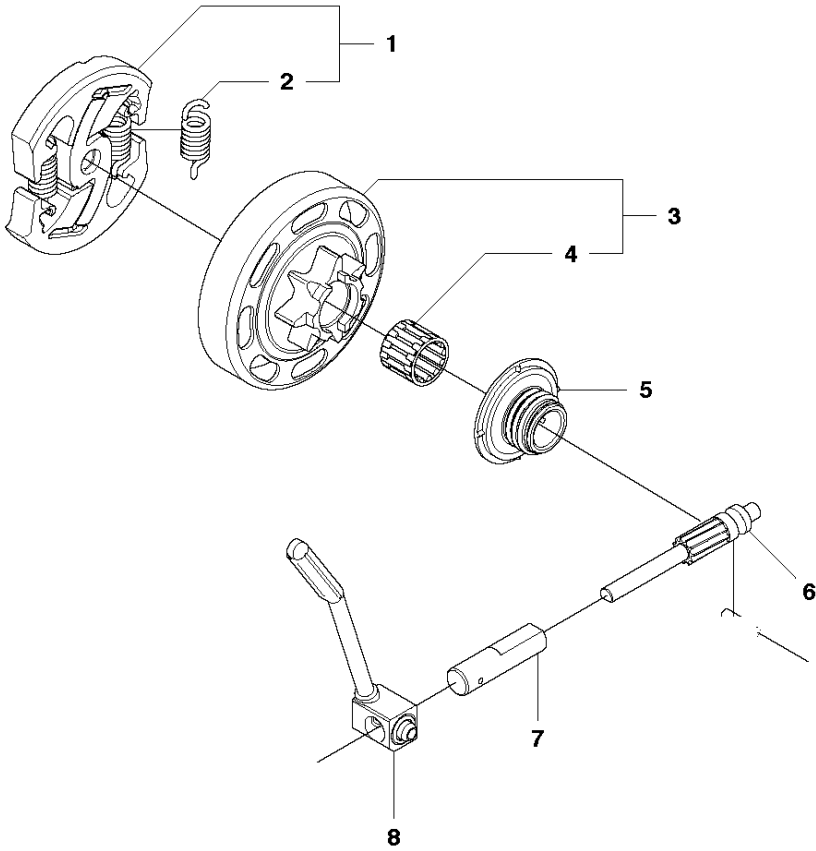

## CHAIN BRAKE &amp; CLUTCH COVER

440 e II

Ref	Part No	Description	Remark	QTY KIT	
1	501 38 82-01	CLUTCH COVER ASSY			
2	735 31 08-20	E-CLIP		1	1
3	537 28 66-01	PAWL		1	1
4	540 06 33-01	CHAIN GUIDE		1	1
5	537 01 74-01	BEARING SLEEVE		1	1
6	503 89 08-02	KNEE JOINT ASSY		1	1
7	505 89 26-01	BRAKE SPRING		1	1
8	503 85 52-01	GUIDE BUSHING		1	1
9	544 24 85-01	COVER LID		1	1
10	503 21 70-10	SCREW CCRPANT		7	1
11	544 25 31-01	WEAR PROTECTION		1	1
12	544 30 60-01	BRAKE BAND ASSY		1	1
13	503 89 29-01	PIN KNEE-JOINT		1	1
14	537 39 70-01	WORM SCREW		1	1
15	537 07 94-02	WORM WHEEL		1	1
16	740 48 07-02	O-RING		1	1
17	503 23 00-63	WASHER		1	1
18	544 37 68-01	LABEL		1	1
19	503 22 00-01	HEXAGON NUT		1	

## CHAIN BRAKE &amp; CLUTCH COVER

440 e II

Ref	Part No	Description	Remark	QTY	KIT
1	544 19 49-05	CLUTCH COVER ASSY		1	
2	504 54 28-01	COVER LID		1	1
3	544 30 60-01	BRAKE BAND ASSY		1	1
4	544 25 31-01	WEAR PROTECTION		1	1
5	503 85 52-01	GUIDE BUSHING		1	1
6	505 89 26-01	BRAKE SPRING		1	1
7	544 24 85-01	COVER LID		1	1
8	503 89 08-02	KNEE JOINT ASSY		1	1
9	503 89 29-01	PIN KNEE-JOINT		1	1
10	735 31 08-20	E-CLIP		1	1
11	537 39 29-01	SCREW		1	1
12	537 34 72-01	CHAIN TENSIONER		1	1
13	537 39 26-01	HEAT PROTECTOR		1	1
14	544 35 75-01	LABEL		1	1
15	503 21 70-10	SCREW CCRPANT		10	1
16	525 35 43-01	BEARING SLEEVE		1	1
17	505 32 10-01	WEAR PLATE		1	1
18	537 34 78-01	KNOB		1	

## CLUTCH &amp; OIL PUMP

440 e II

Ref	Part No	Description	Remark	QTY	KIT
1	575 56 80-01	CLUTCH ASSY		1	
2	574 71 88-01	CLUTCH SPRING		2	1
3	505 44 15-01	CLUTCH DRUM		1	
4	503 53 92-01	NEEDLE BEARING		1	3
5	544 21 24-02	WORM GEAR		1	
6	540 05 79-01	PUMP PISTON		1	
7	537 15 48-01	PUMP CYLINDER		1	
8	544 08 42-01	OIL HOSE		1	