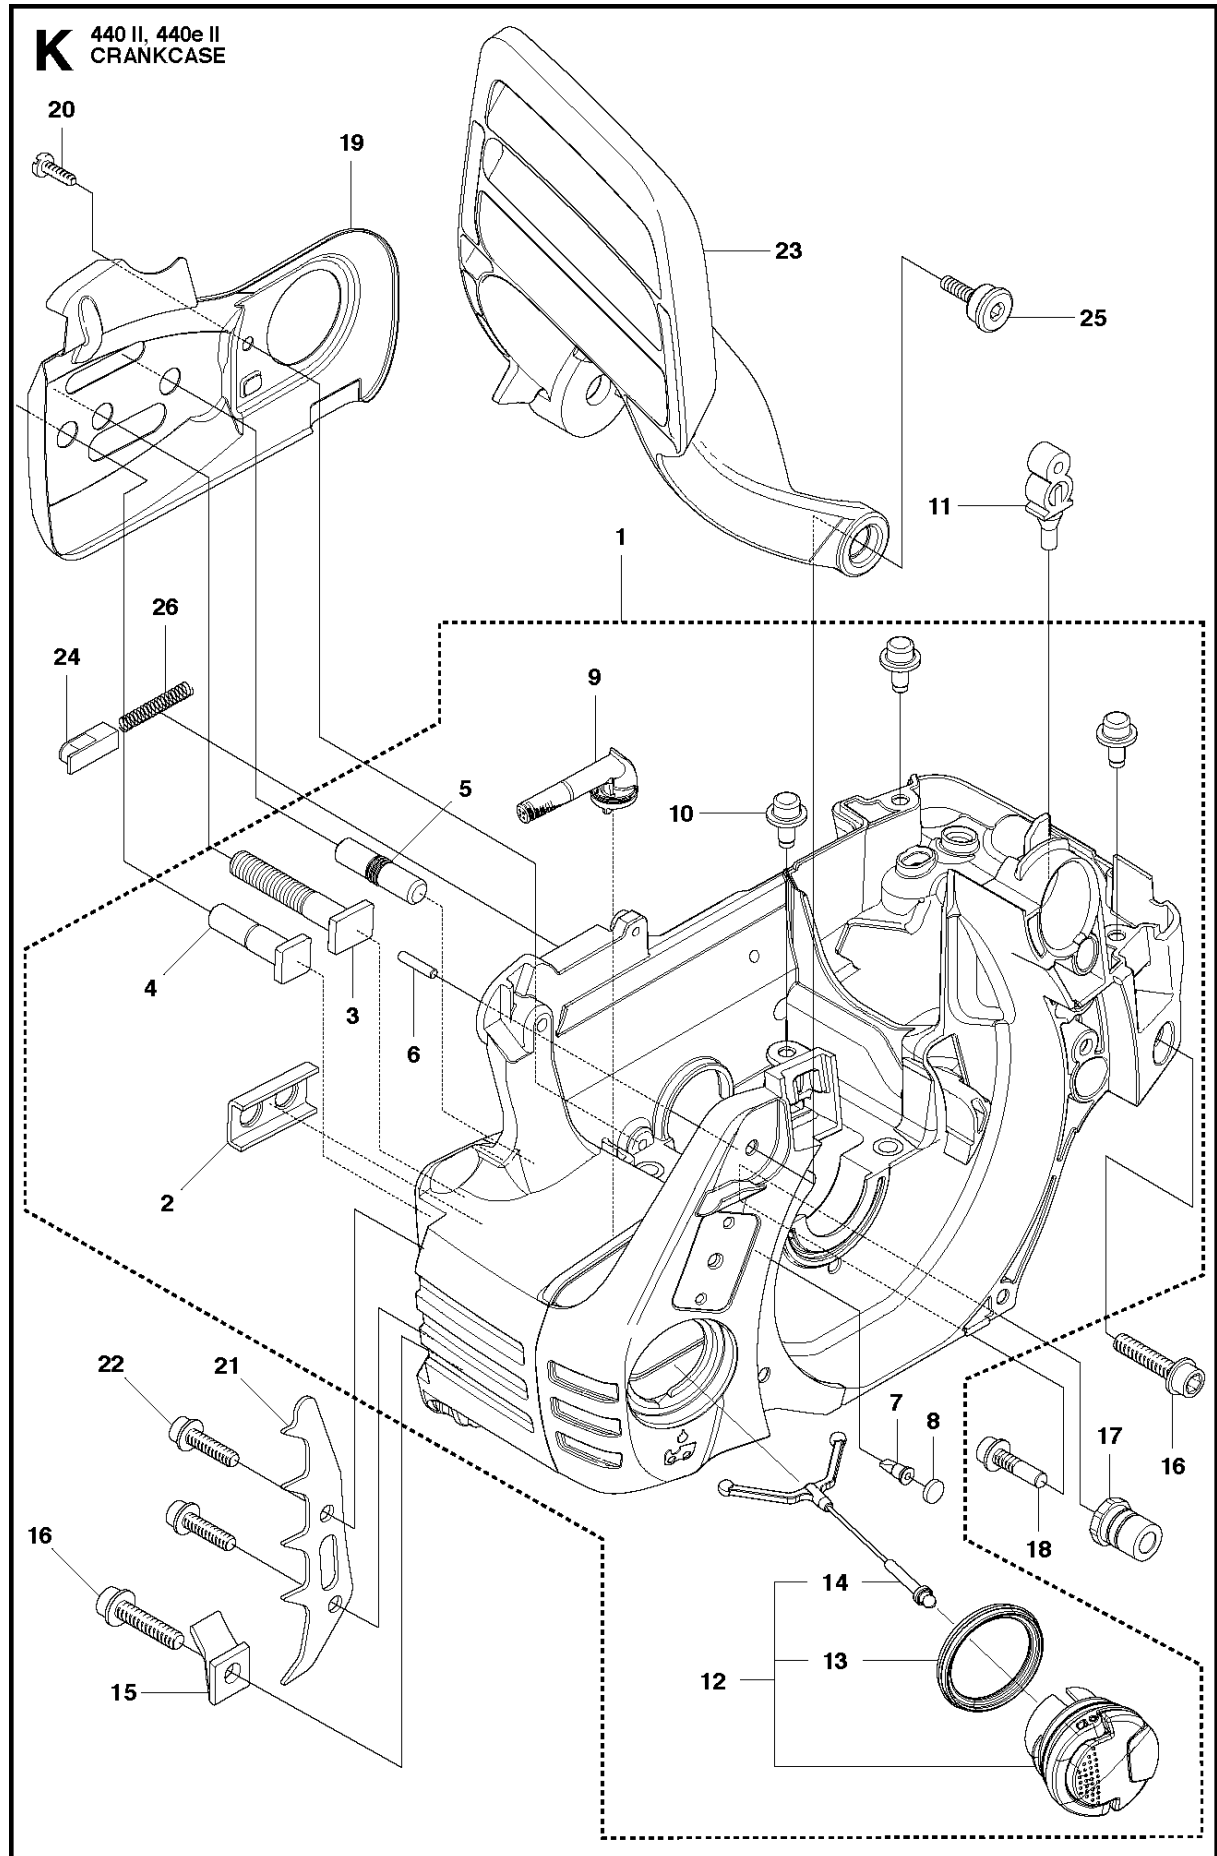

Ref	Part No	Description	Remark	QTY	KIT
1	544 93 25-07	CRANKCASE ASSY		1	
2	503 87 58-02	STIFFENING PLATE		1	1
3	503 87 54-02	BAR BOLT		1	1
4	537 33 46-01	BAR BOLT		1	1
5	544 03 64-01	BAR BOLT		1	1
6	503 24 09-05	NEEDLE ROLLER		1	1
7	530 02 61-19	CHECK VALVE		1	1
8	537 40 35-01	FILTER		1	1
9	544 08 33-01	OIL SCREEN		1	1
10	544 33 16-01	GUIDE PIN		3	1
11	503 86 93-01	CARBURETTOR		1	
12	522 62 00-01	TANK CAP ASSY		1	
13	537 21 50-01	SEALING		1	12
14	503 57 89-01	HOLDER		1	12
15	503 88 63-01	PIN		1	
16	503 21 88-76	SCREW IHSCT		2	
17	501 00 76-01	LATERAL SUPPORT		1	
18	503 21 51-03	SCREW IHSCT		1	
19	544 28 46-01	CHAIN GUIDE PLATE		1	
20	503 21 70-10	SCREW CCRPANT		1	
21	544 28 65-01	INDRE BARKSTØD		1	
22	503 21 75-20	SCREW IHSCT		2	
23	544 25 15-01	HAND GUARD		1	
24	503 89 24-01	LOCK		1	
25	503 89 30-01	SCREW		2	
26	503 43 65-01	POSITION SPRING		1