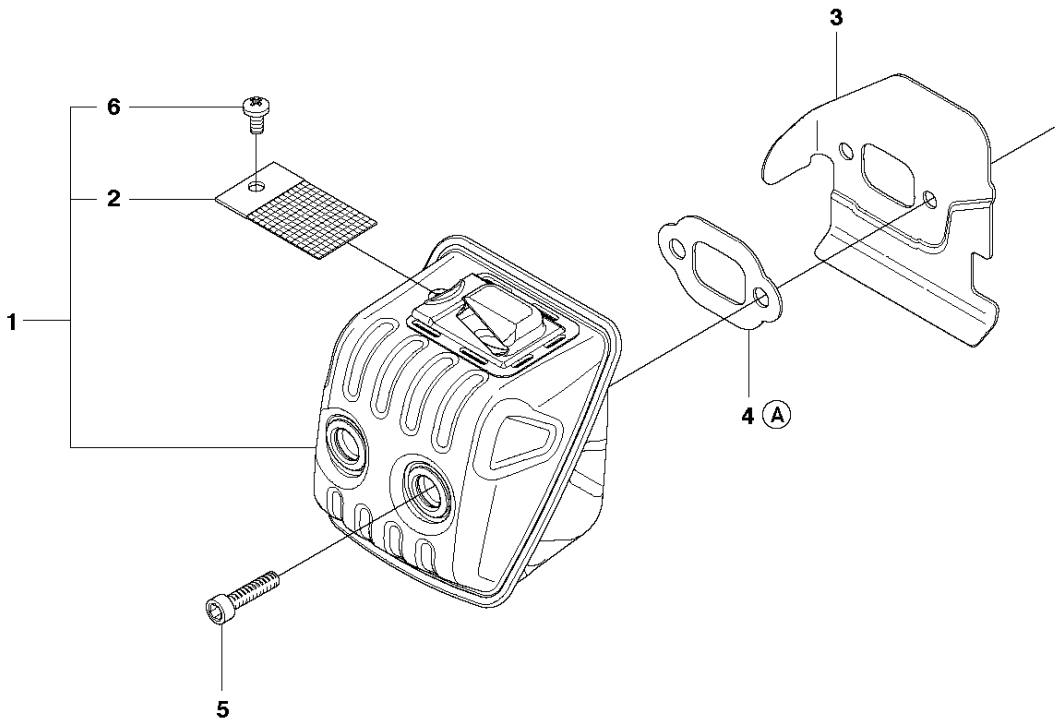

F 440 II, 440e II
MUFFLER

7
Ⓐ 504 79 40-01
Set of gaskets

MUFFLER

440 e II

Ref	Part No	Description	Remark	QTY	KIT
1	544 14 77-02	MUFFLER ASSY		1	
2	579 75 33-01	SCREEN		1	1
3	501 32 31-01	HEAT DEFLECTOR		1	
4	579 75 31-01	GASKET		1	7
5	725 53 68-55	SCREW IHSCM		2	
6	724 12 87-59	SCREW CRPANM		1	1
7	504 79 40-01	GASKET		1