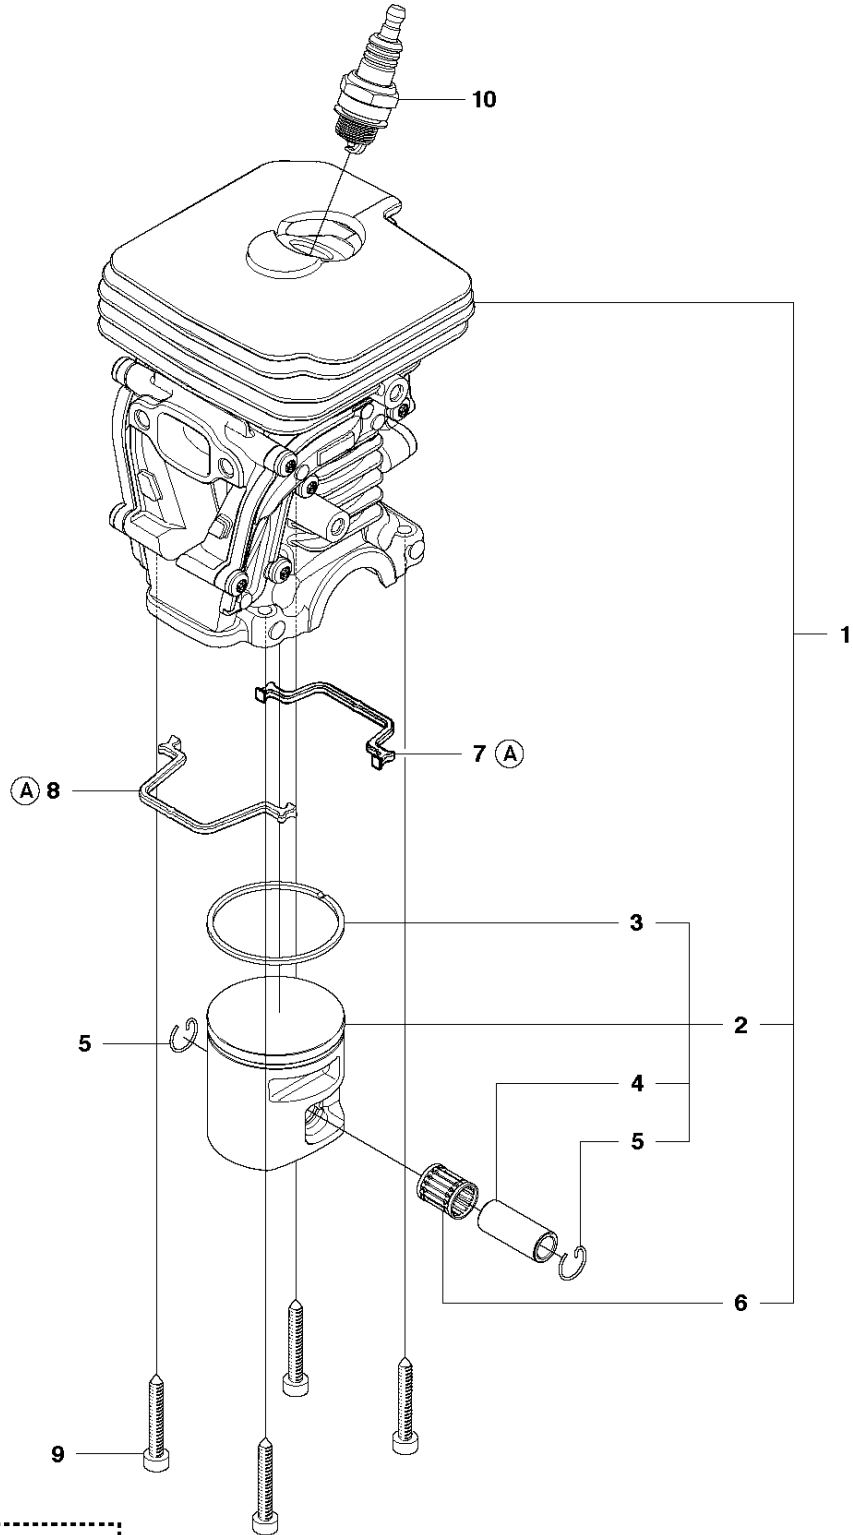

## CLUTCH &amp; OIL PUMP

440 e II

Ref	Part No	Description	Remark	QTY	KIT
1	575 56 80-01	CLUTCH ASSY		1	
2	574 71 88-01	CLUTCH SPRING		2	1
3	505 44 15-01	CLUTCH DRUM		1	
4	503 53 92-01	NEEDLE BEARING		1	3
5	544 21 24-02	WORM GEAR		1	
6	540 05 79-01	PUMP PISTON		1	
7	537 15 48-01	PUMP CYLINDER		1	
8	544 08 42-01	OIL HOSE		1	

Ref	Part No	Description	Remark	QTY	KIT
1	544 93 25-07	CRANKCASE ASSY		1	
2	503 87 58-02	STIFFENING PLATE		1	1
3	503 87 54-02	BAR BOLT		1	1
4	537 33 46-01	BAR BOLT		1	1
5	544 03 64-01	BAR BOLT		1	1
6	503 24 09-05	NEEDLE ROLLER		1	1
7	530 02 61-19	CHECK VALVE		1	1
8	537 40 35-01	FILTER		1	1
9	544 08 33-01	OIL SCREEN		1	1
10	544 33 16-01	GUIDE PIN		3	1
11	503 86 93-01	CARBURETTOR		1	
12	522 62 00-01	TANK CAP ASSY		1	
13	537 21 50-01	SEALING		1	12
14	503 57 89-01	HOLDER		1	12
15	503 88 63-01	PIN		1	
16	503 21 88-76	SCREW IHSCT		2	
17	501 00 76-01	LATERAL SUPPORT		1	
18	503 21 51-03	SCREW IHSCT		1	
19	544 28 46-01	CHAIN GUIDE PLATE		1	
20	503 21 70-10	SCREW CCRPANT		1	
21	544 28 65-01	INDRE BARKSTØD		1	
22	503 21 75-20	SCREW IHSCT		2	
23	544 25 15-01	HAND GUARD		1	
24	503 89 24-01	LOCK		1	
25	503 89 30-01	SCREW		2	
26	503 43 65-01	POSITION SPRING		1	

**C** 440 II, 440e II  
CYLINDER COVER

CYLINDER COVER

440 e II

Ref	Part No	Description	Remark	QTY	KIT
1	504 79 02-01	CYLINDER COVER ASSY		1	
2	522 73 60-01	LABEL		1	1
3	503 89 47-01	SNAP		3	

**H** 440 II, 440e II  
CYLINDER PISTON

## CYLINDER PISTON

440 e II

Ref	Part No	Description	Remark	QTY	KIT
1	504 73 51-01	CYLINDER		1	
2	502 62 50-02	PISTON ASSY		1	1
3	544 40 59-01	PISTON RING		1	2
4	544 40 60-01	PISTON PIN		1	2
5	737 44 10-00	SNAP RING		2	2
6	503 41 41-01	NEEDLE BEARING		1	1
7	544 39 60-01	GASKET		1	11
8	544 39 59-01	GASKET		1	11
9	725 53 33-55	SCREW IHSCM		4	
10	503 23 51-11	SPARK PLUG		1	
11	504 79 40-01	GASKET		1	