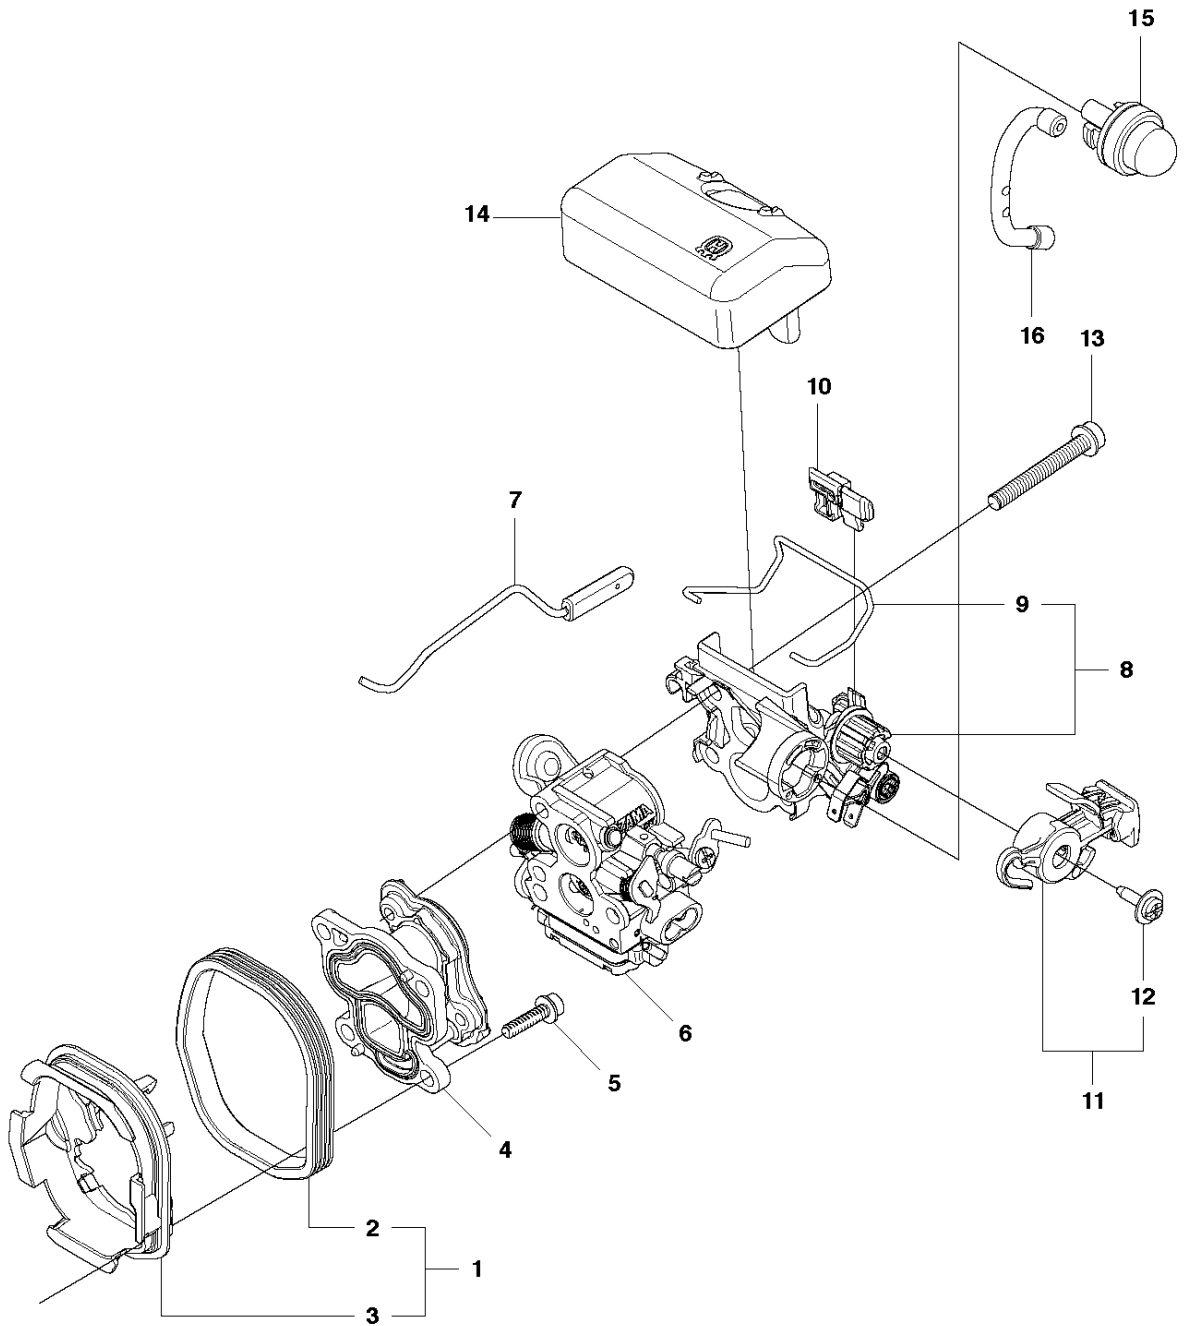

G 440 II, 440e II
CARBURETOR & AIR FILTER

Ref	Part No	Description	Remark	QTY	KIT
1	504 72 47-01	INSULATION WALL		1	
2	504 72 45-01	INSULATION WALL		1	1
3	504 72 44-01	INSULATION WALL		1	1
4	504 20 12-01	INLET PIPE		1	
5	503 20 02-16	SCREW IHSCFM		4	
6	506 45 05-01	CARBURETTOR		1	
7	544 28 44-01	THROTTLE ROD ASSY		1	
8	544 97 64-01	FILTER HOLDER		1	
9	544 39 26-01	SHACKLE		1	8
10	504 71 25-01	GUIDE		1	
11	544 84 43-02	CONTROL		1	
12	544 97 66-01	SCREW		1	11
13	503 20 02-40	SCREW IHSCFM		3	
14	544 80 54-02	AIR FILTER		1	
14	544 80 54-03	AIR FILTER		1	
15	503 93 66-01	PRIMER HOUSING		1	
16	544 40 19-01	HOSE		1