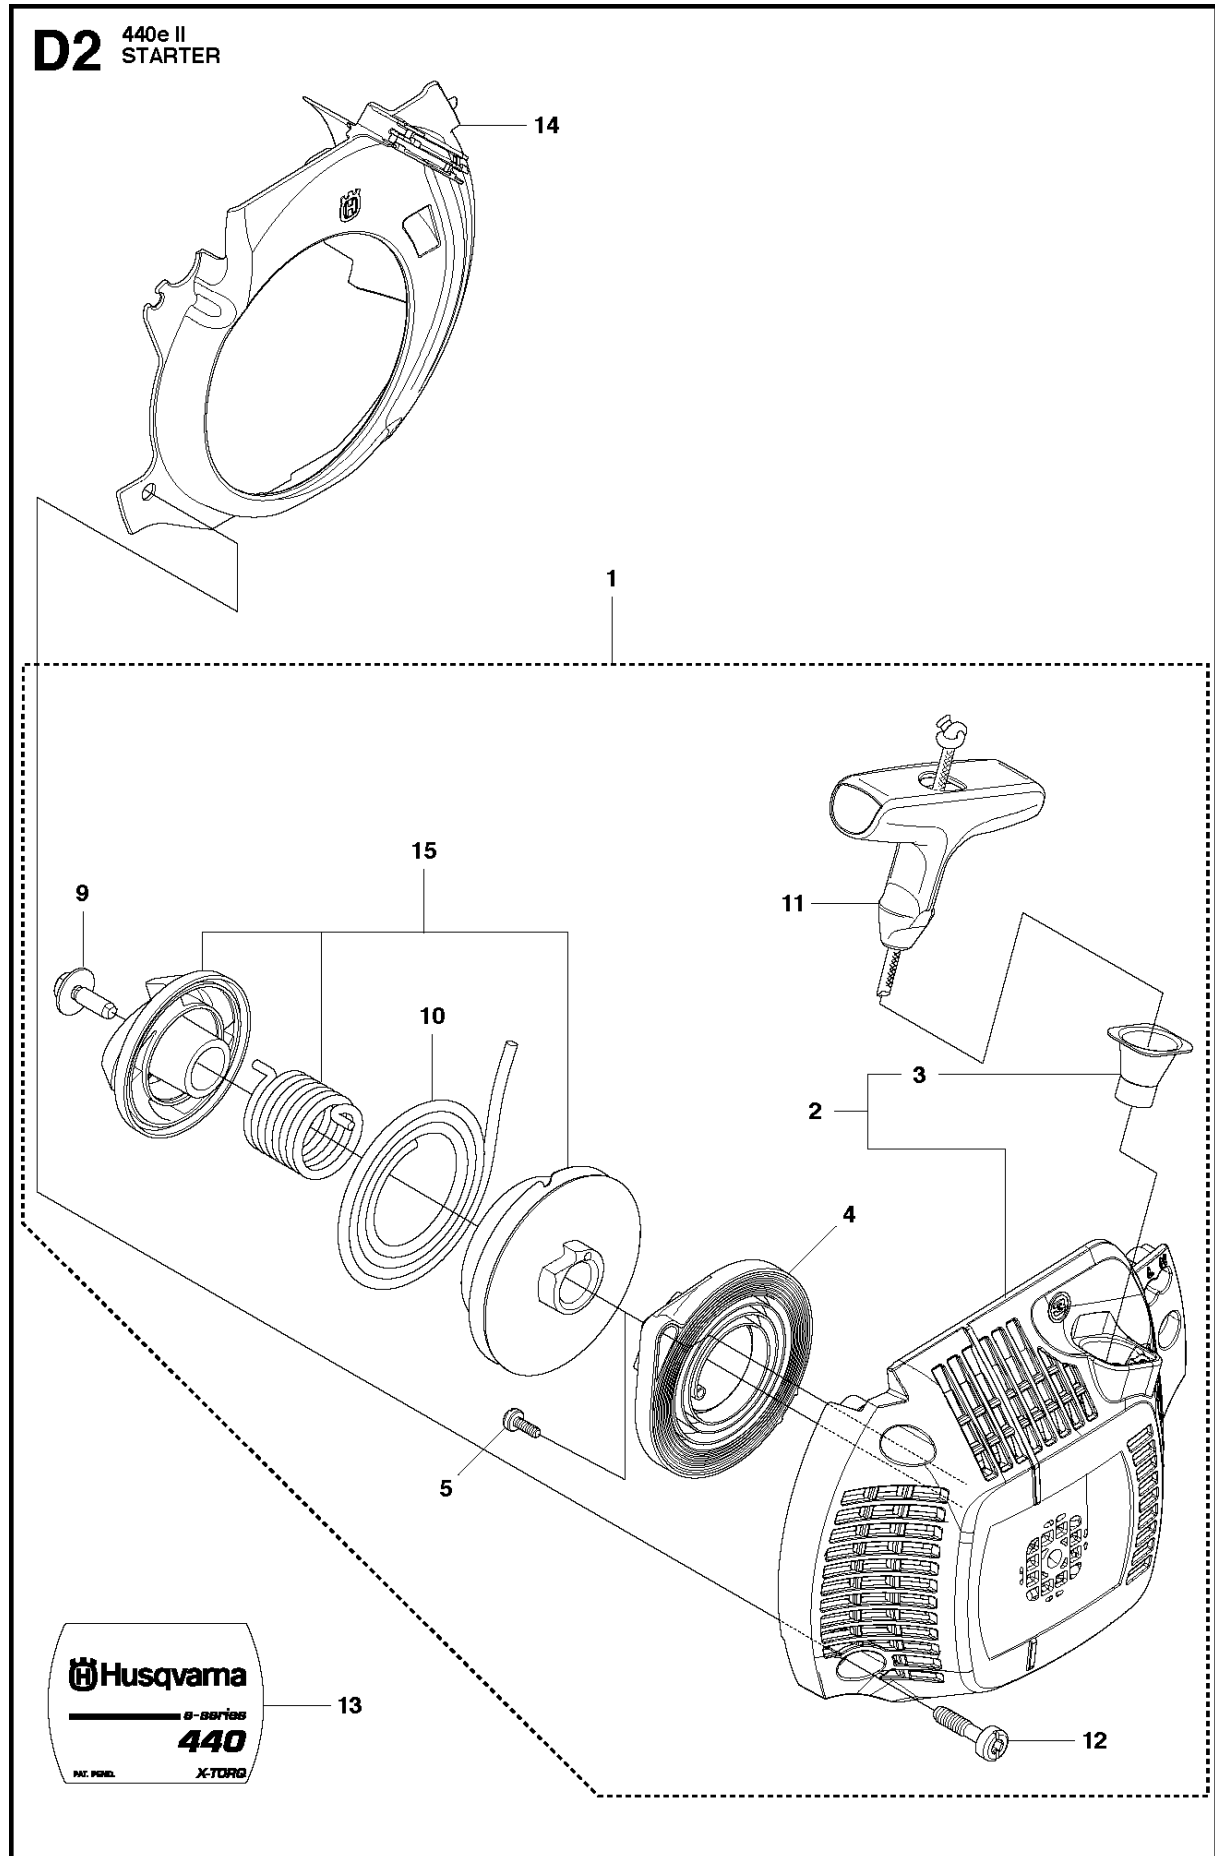

D2 440e II
STARTER

STARTER

440 e II

Ref	Part No	Description	Remark	QTY KIT	
1	579 42 54-02	STARTER ASSY			
2	504 59 69-02	STARTER		1	1
3	537 28 32-01	REINFORCEMENT SLEEVE		1	1
4	540 05 75-02	SPRING CASSETTE ASSY		1	1
5	503 21 28-10	SCREW CCRPANT		2	1
9	503 21 77-16	SCREW IHSCT		1	1
10	503 85 89-01	STARTER CORD		1	1
11	537 23 25-01	STARTER HANDLE		1	1
12	503 21 73-21	SCREW		4	1
13	544 46 36-01	LABEL		1	
14	544 19 71-02	AIR CONDUCTOR		1	
15	586 65 96-01	STARTER PULLEY		1	1