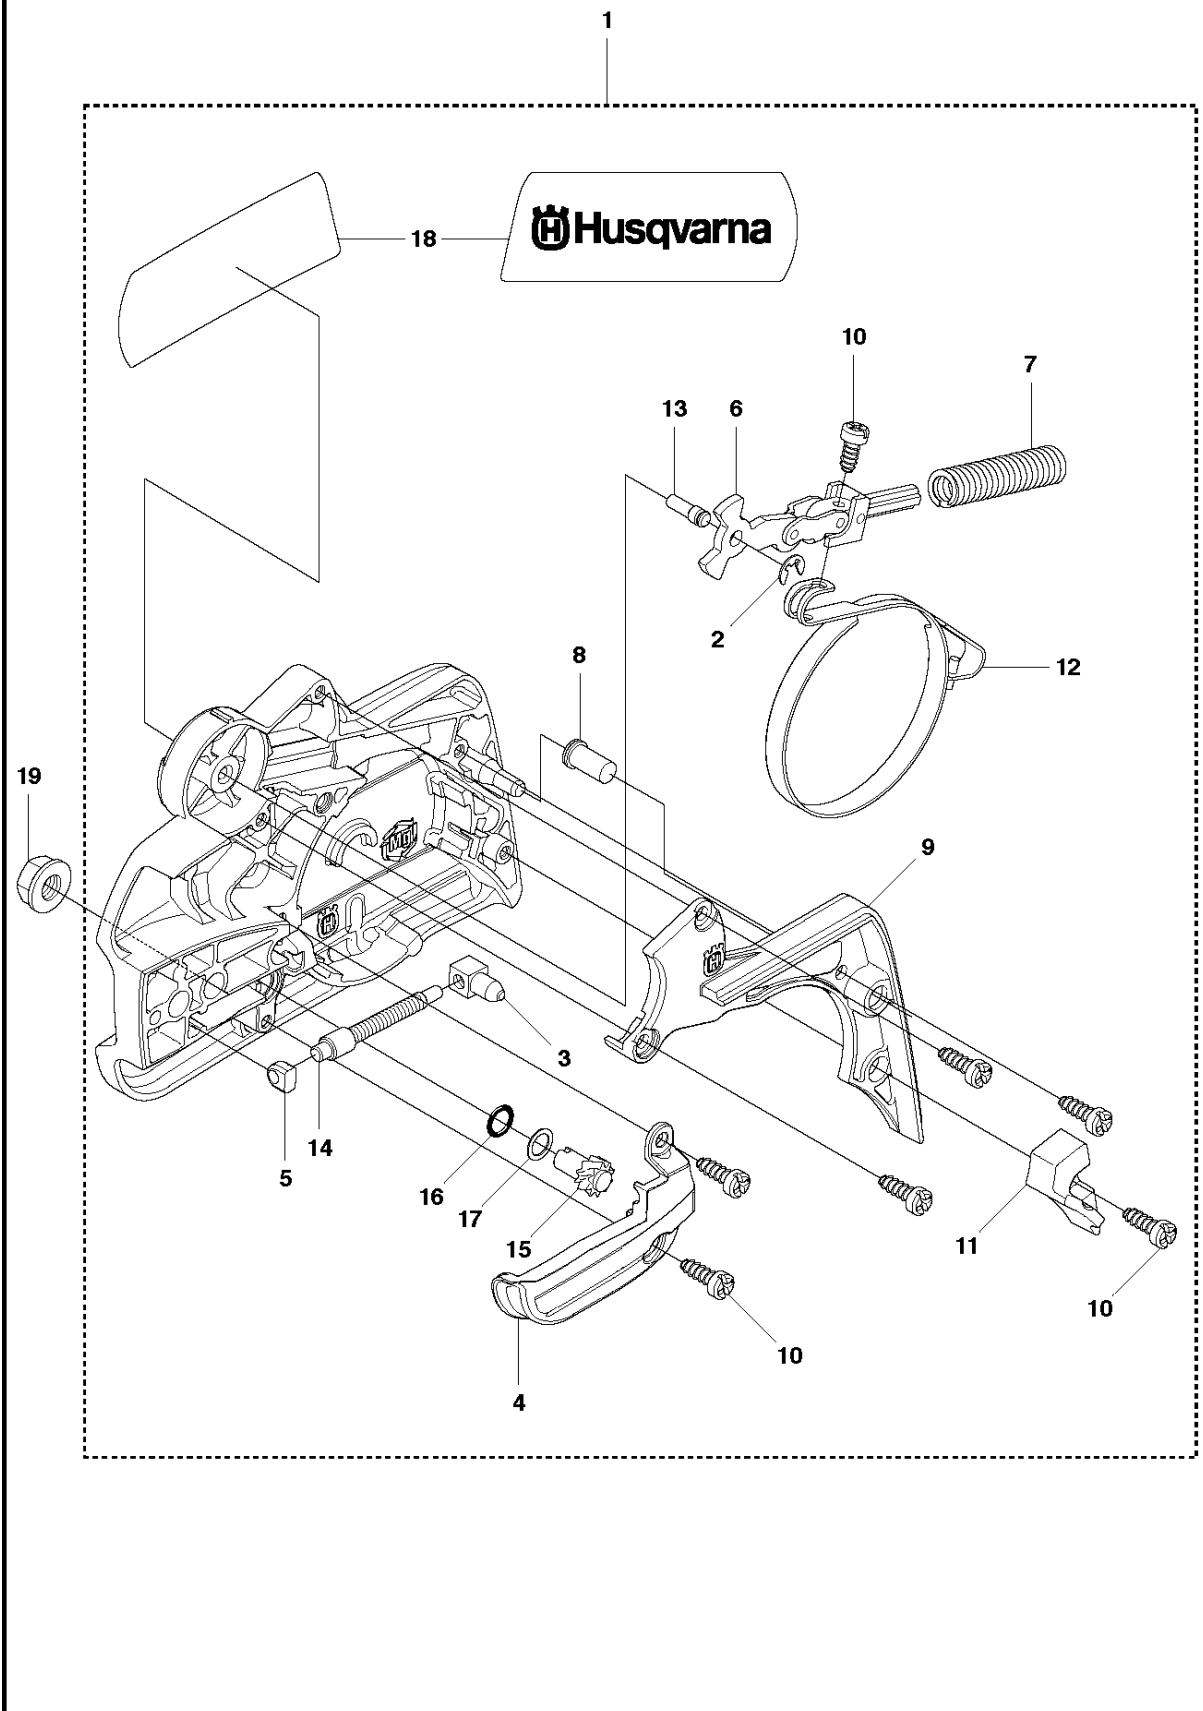

A2 440 II
CHAIN BREAK & CLUTCH COVER

CHAIN BRAKE & CLUTCH COVER

440 e II

Ref	Part No	Description	Remark	QTY KIT	
1	501 38 82-01	CLUTCH COVER ASSY			
2	735 31 08-20	E-CLIP		1	1
3	537 28 66-01	PAWL		1	1
4	540 06 33-01	CHAIN GUIDE		1	1
5	537 01 74-01	BEARING SLEEVE		1	1
6	503 89 08-02	KNEE JOINT ASSY		1	1
7	505 89 26-01	BRAKE SPRING		1	1
8	503 85 52-01	GUIDE BUSHING		1	1
9	544 24 85-01	COVER LID		1	1
10	503 21 70-10	SCREW CCRPANT		7	1
11	544 25 31-01	WEAR PROTECTION		1	1
12	544 30 60-01	BRAKE BAND ASSY		1	1
13	503 89 29-01	PIN KNEE-JOINT		1	1
14	537 39 70-01	WORM SCREW		1	1
15	537 07 94-02	WORM WHEEL		1	1
16	740 48 07-02	O-RING		1	1
17	503 23 00-63	WASHER		1	1
18	544 37 68-01	LABEL		1	1
19	503 22 00-01	HEXAGON NUT		1