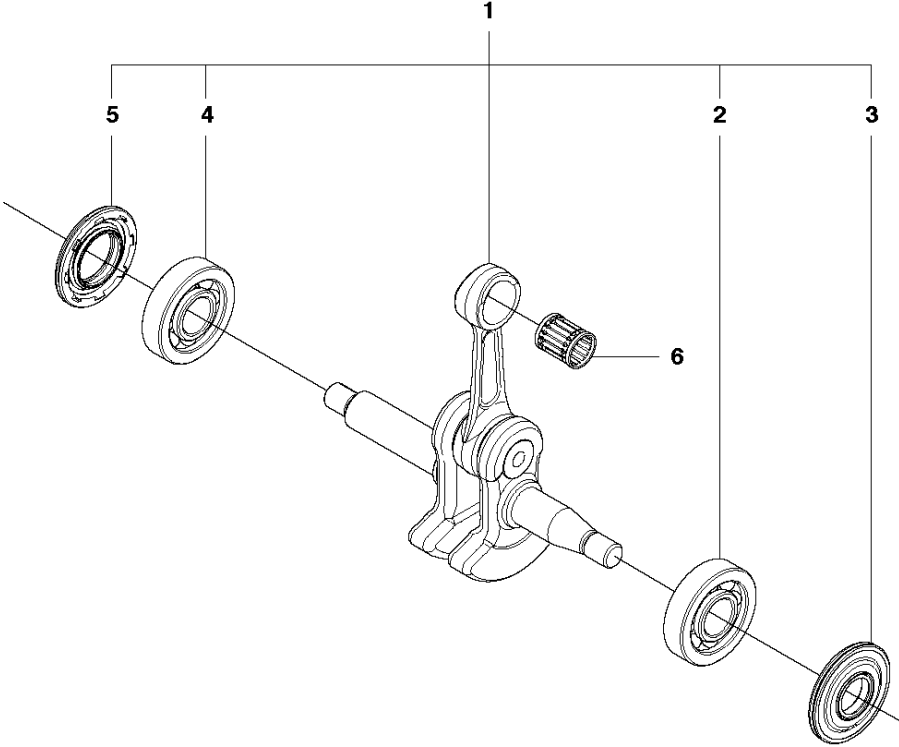

J 440 II, 440e II
CRANKSHAFT

CRANKSHAFT

Ref	Part No	Description	Remark	QTY	KIT
1	525 60 46-01	CRANKSHAFT ASSY		1	
2	544 24 87-02	BALL BEARING		1	1
3	544 25 12-01	SEALING		1	1
4	544 24 88-02	BALL BEARING		1	1
5	544 25 13-01	SEALING		1	1
6	503 41 41-01	NEEDLE BEARING		1