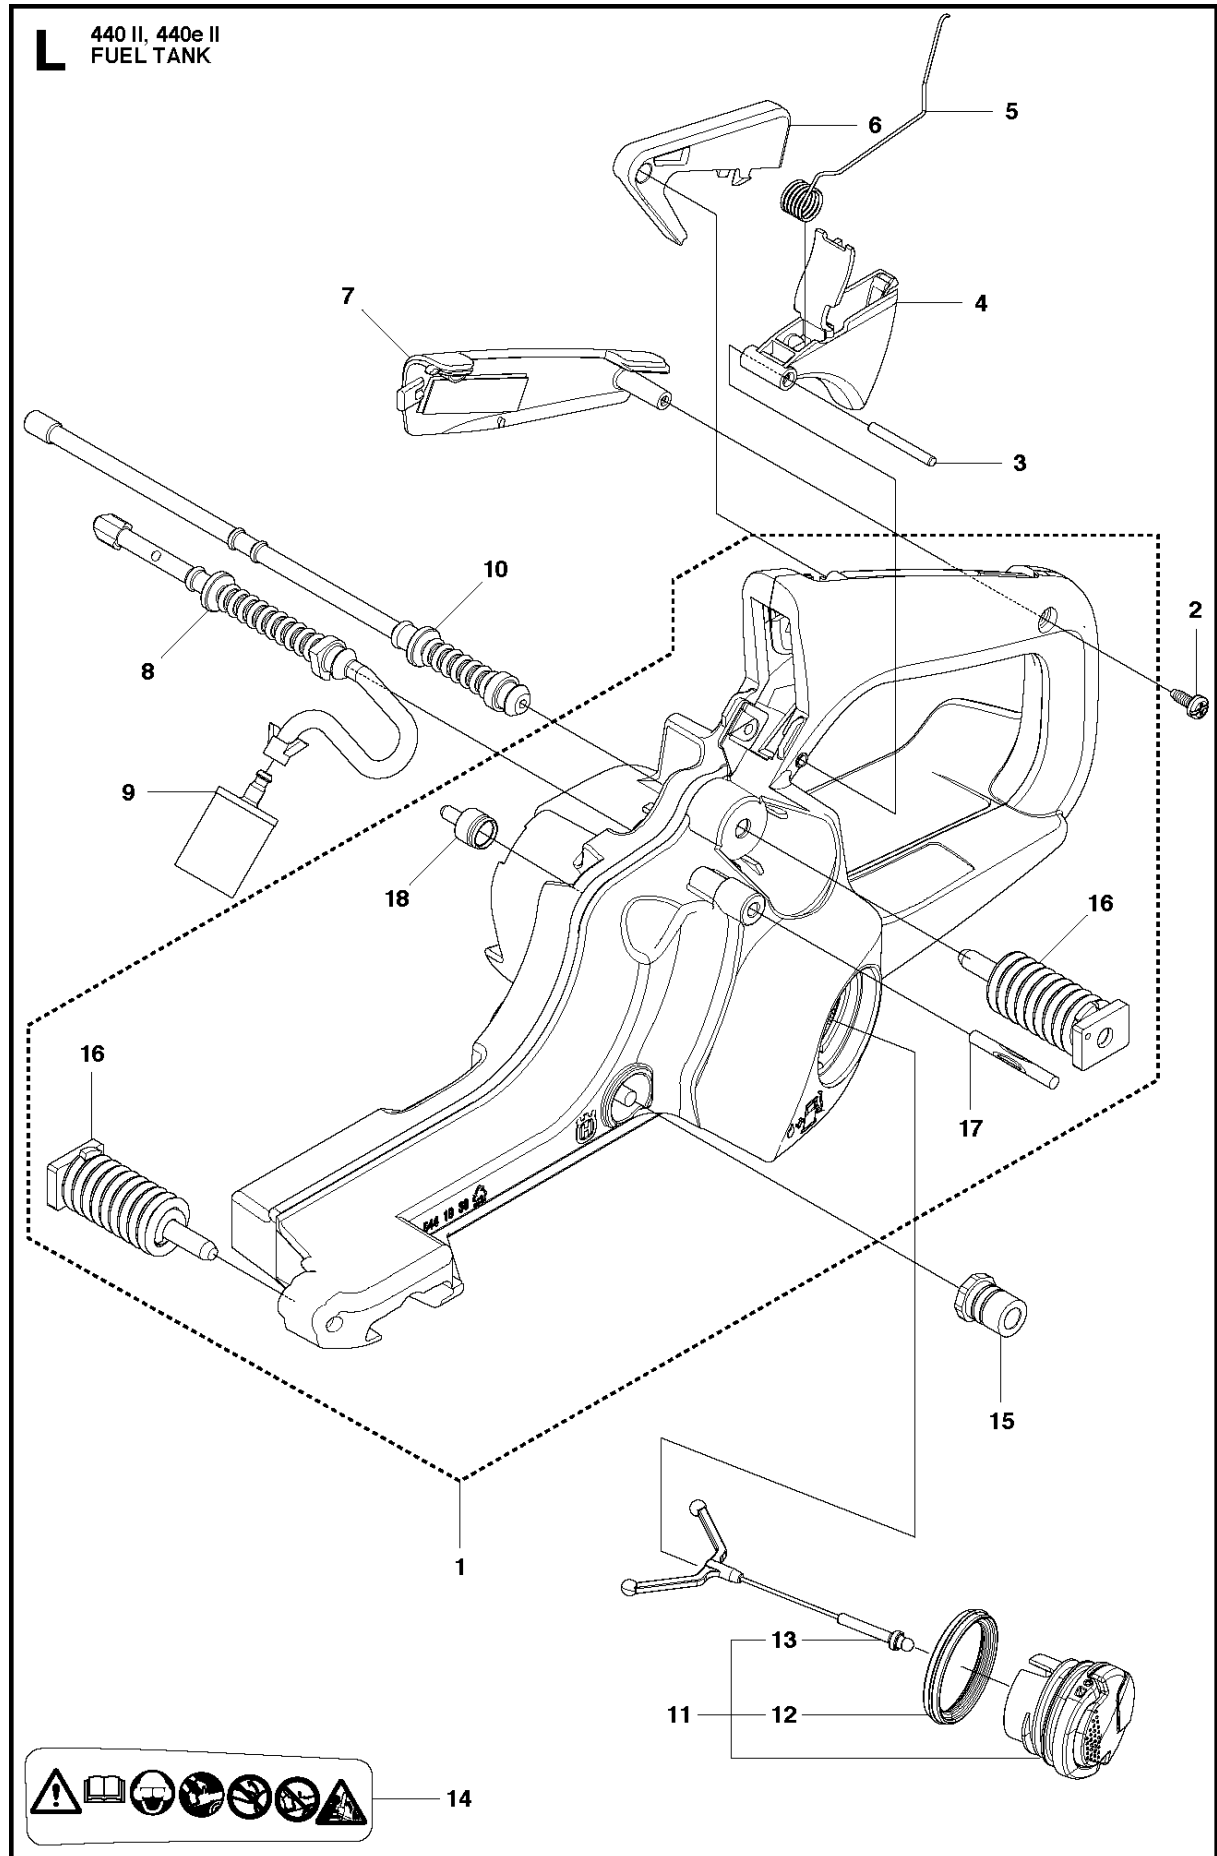

FUEL TANK

440 e II

Ref	Part No	Description	Remark	QTY	KIT
1	544 19 38-05	FUEL TANK		1	
2	503 21 28-10	SCREW CCRPANT		1	
3	720 18 25-20	PARALLEL PIN		1	
4	544 96 85-01	THROTTLE CONTROL		1	
5	544 09 99-01	SPRING		1	
6	579 23 94-01	THROTTLE LOCKOUT		1	
7	544 28 49-01	HANDLE INSERT		1	
8	578 76 43-01	FUEL HOSE		1	
9	503 44 32-01	FILTER		1	
10	577 53 51-01	RETURN HOSE		1	
11	522 62 00-01	TANK CAP ASSY		1	
12	537 21 50-01	SEALING		1	11
13	503 57 89-01	HOLDER		1	11
14	544 37 50-01	LABEL		1	
15	501 00 76-01	LATERAL SUPPORT		1	
16	504 79 56-01	ANTIVIBRATION ELEMENT		2	1
17	721 12 63-39	GROOVED PIN		1	1
18	537 35 95-01	TANK VENT ASSY		1	1