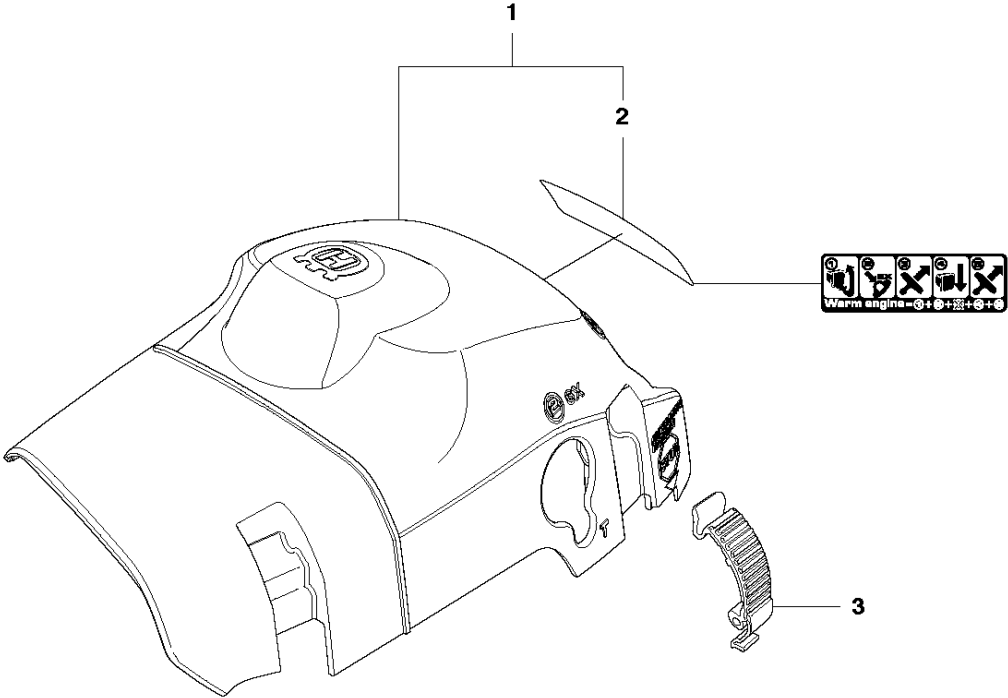

C 440e
CYLINDER COVER

CYLINDER COVER

440 E from 2011-05 -

Ref	Part No	Description	Remark	QTY KIT	
1	504 79 02-01	CYLINDER COVER ASSY		1	
2	522 73 60-01	LABEL		1	1
3	503 89 47-01	SNAP		3