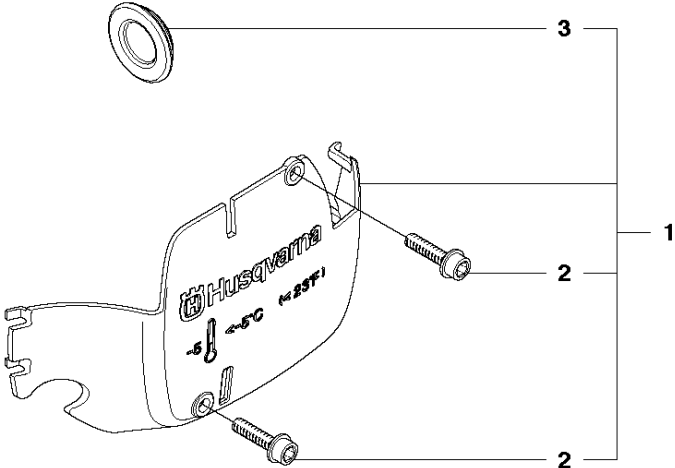

Q 440e
WINTER KIT

Ref	Part No	Description	Remark	QTY KIT	
1	505 45 04-02	WINTER KIT		1	
2	503 21 70-16	SCREW CCRPANT		2	1
3	503 40 59-01	WINTER PLUG		1	1