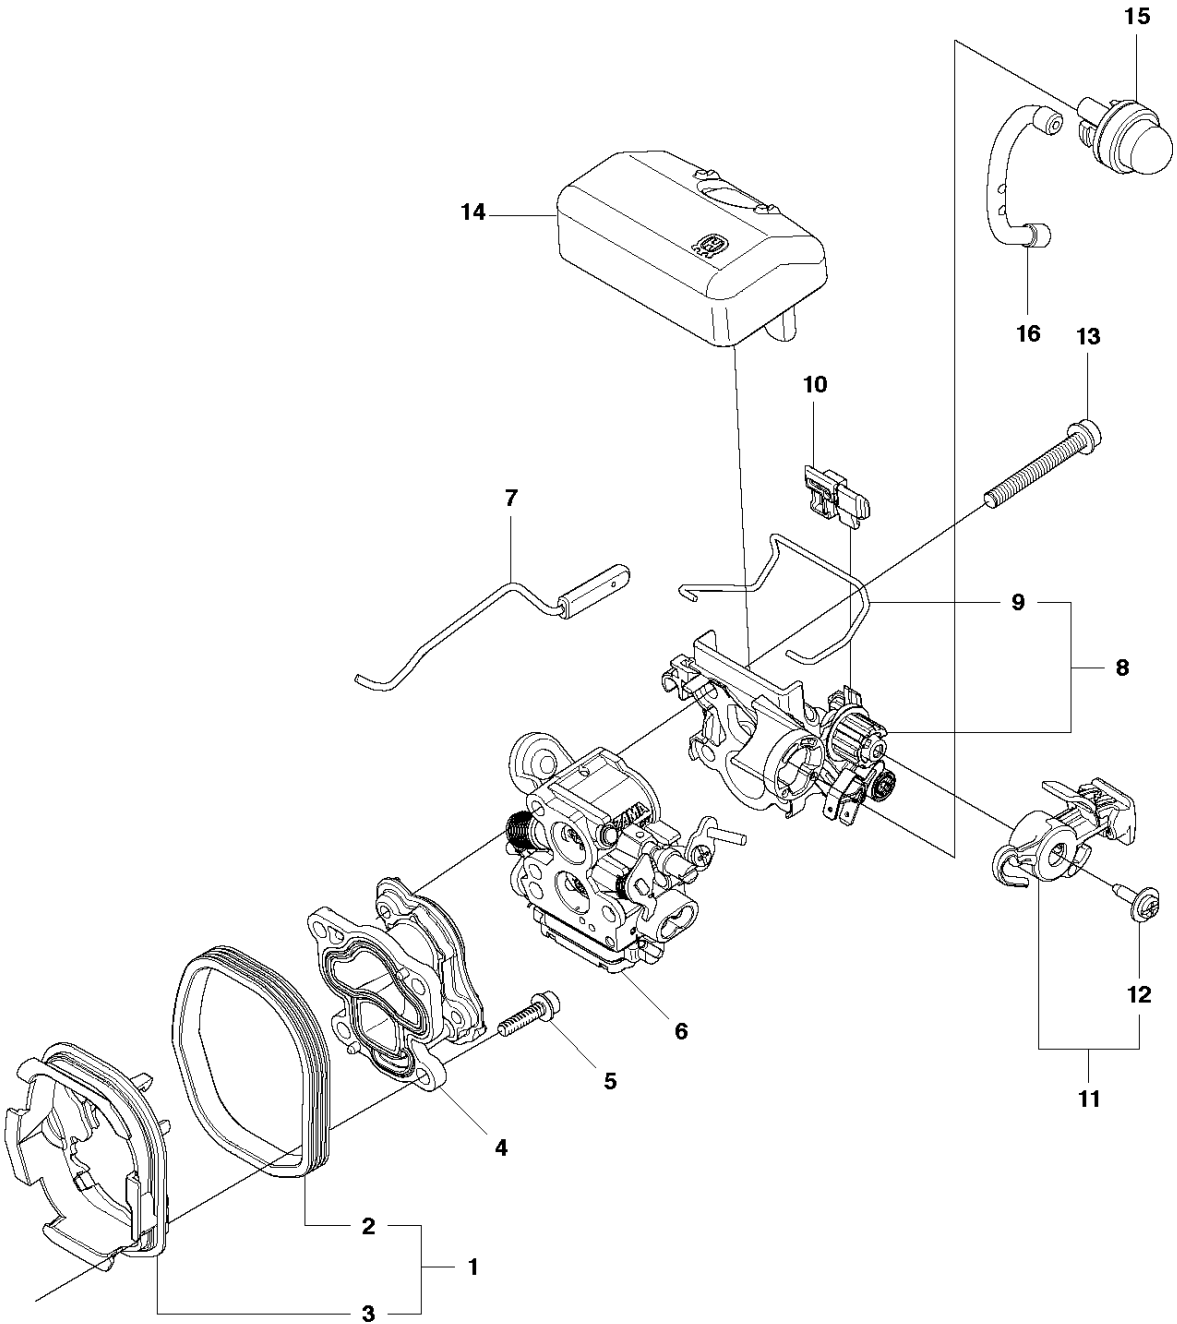

G 440e
CARBURETOR & AIR FILTER

CARBURETOR & AIR FILTER

440 E from 2011-05 -

Ref	Part No	Description	Remark	QTY	KIT
1	504 72 47-01	INSULATION WALL		1	
2	504 72 45-01	INSULATION WALL		1	1
3	504 72 44-01	INSULATION WALL		1	1
4	504 20 12-01	INLET PIPE		1	
5	503 20 02-16	SCREW IHSCFM		4	
6	506 45 05-01	CARBURETTOR		1	
7	544 28 44-01	THROTTLE ROD ASSY		1	
8	544 97 64-01	FILTER HOLDER		1	
9	544 39 26-01	SHACKLE		1	8
10	504 71 25-01	GUIDE		1	
11	544 84 43-02	CONTROL		1	
12	544 97 66-01	SCREW		1	11
13	503 20 02-40	SCREW IHSCFM		3	
14	544 80 54-02	AIR FILTER	44 MICRON	1	
14	544 80 54-03	AIR FILTER	FELT	1	
15	503 93 66-01	PRIMER HOUSING		1	
16	544 40 19-01	HOSE		1