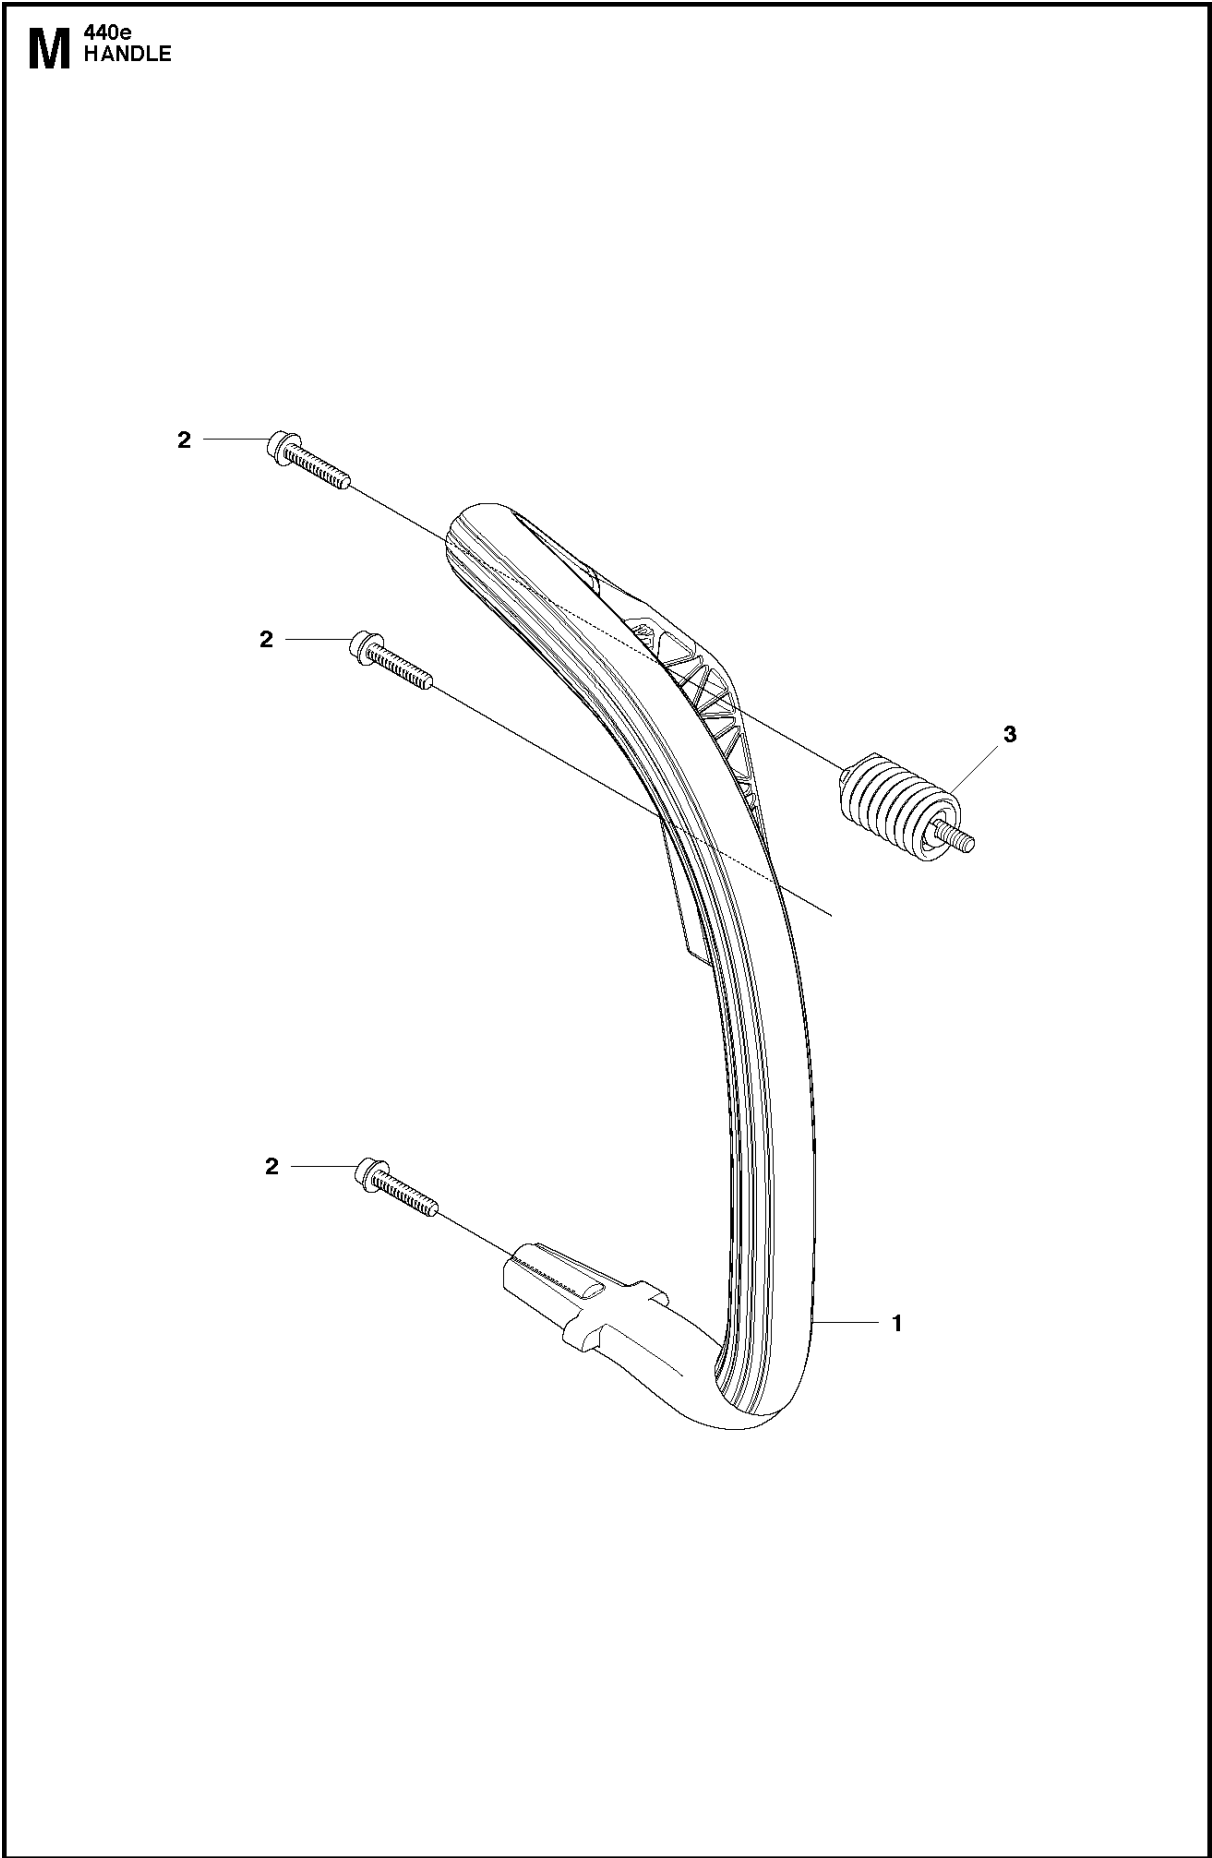

HANDLE

440 E from 2011-05 -

Ref	Part No	Description	Remark	QTY KIT
1	544 28 40-01	FRONT HANDLE		1
2	503 21 88-76	SCREW IHST		3
3	503 89 83-01	ANTIVIBRATION ELEMENT		1