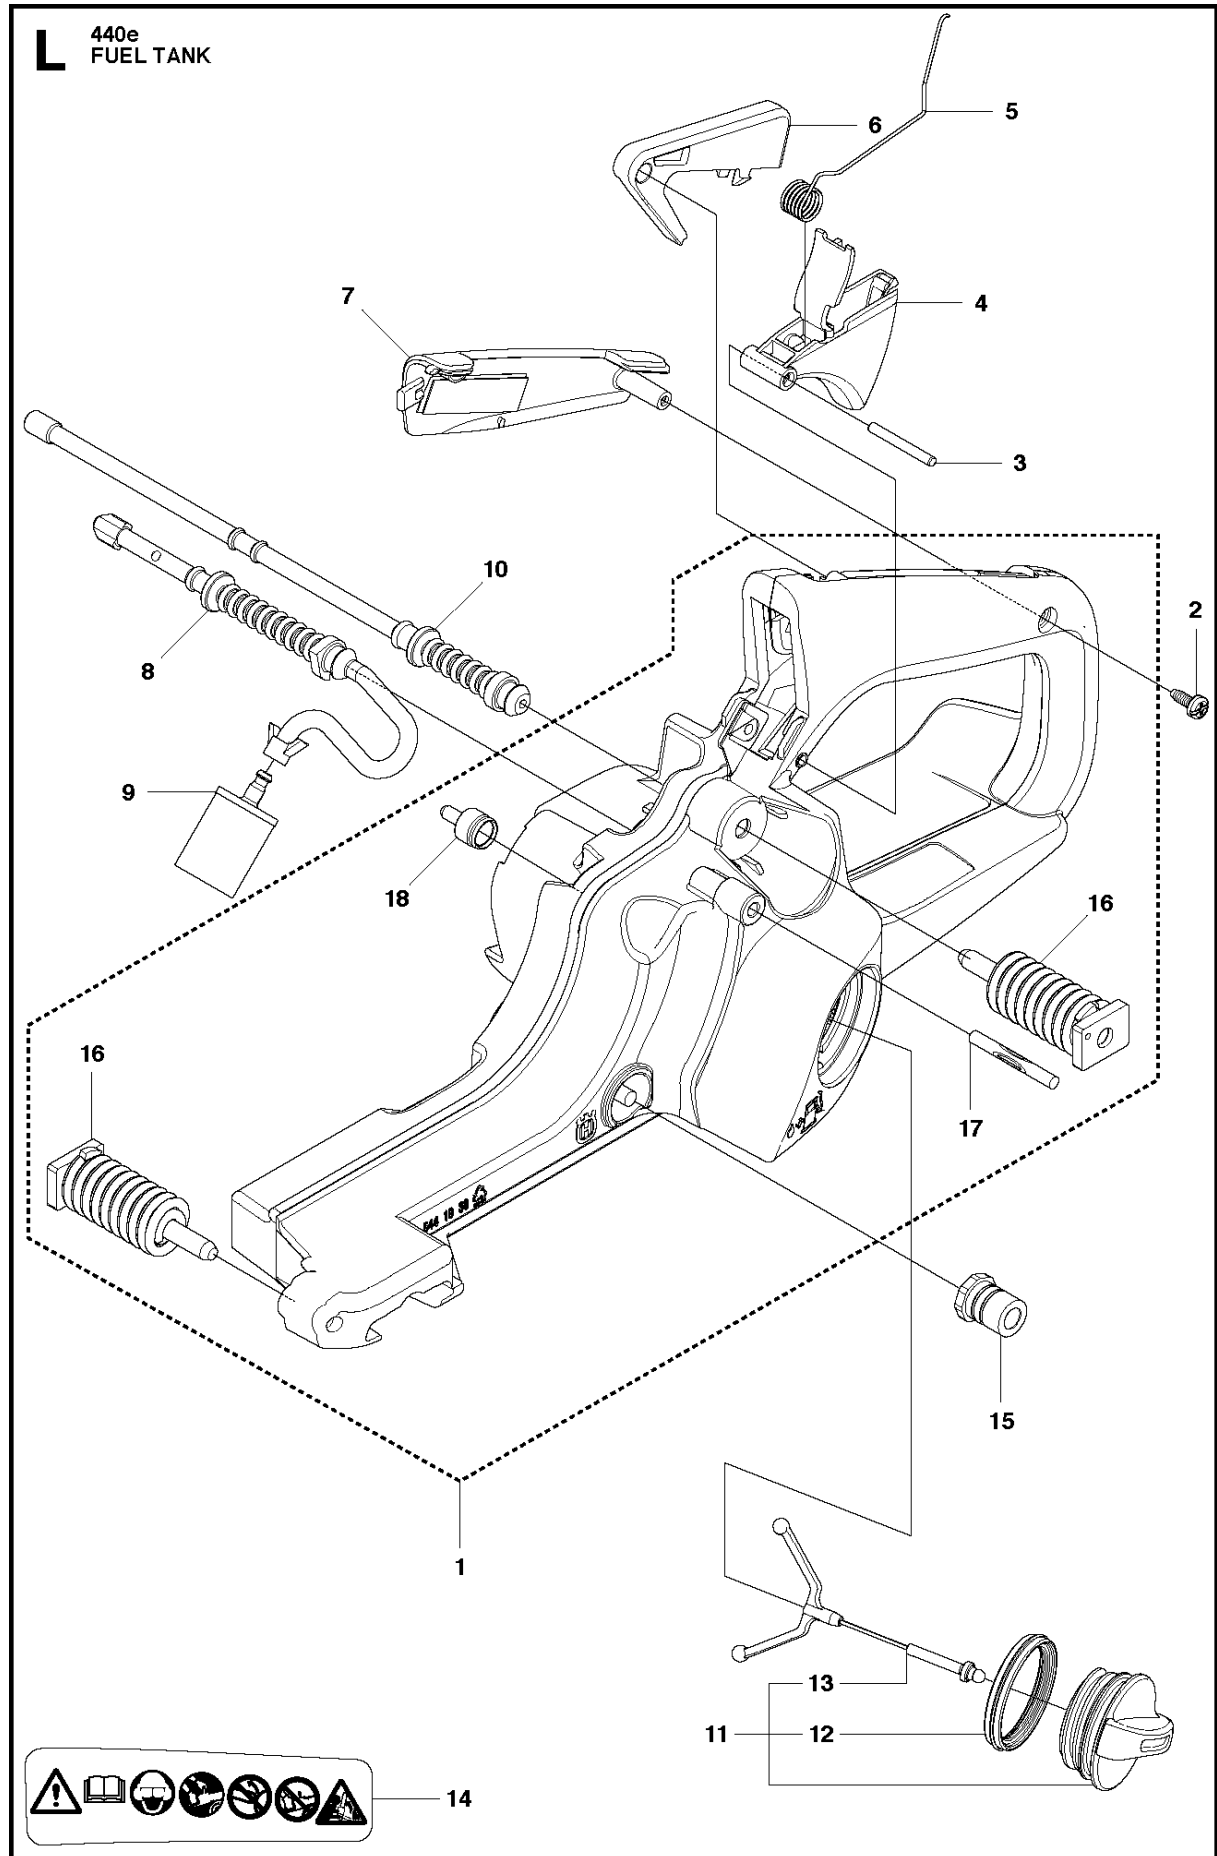

FUEL TANK

440 E from 2011-05 -

Ref	Part No	Description	Remark	QTY	KIT
1	544 19 38-05	FUEL TANK		1	
2	503 21 28-10	SCREW CCRPANT		1	
3	720 18 25-20	PARALLEL PIN		1	
4	544 96 85-01	THROTTLE CONTROL		1	
5	544 09 99-01	SPRING		1	
6	544 28 41-01	THROTTLE LOCKOUT		1	
7	544 28 49-01	HANDLE INSERT		1	
8	544 12 86-01	FUEL HOSE		1	
9	503 44 32-01	FILTER		1	
10	544 12 97-01	RETURN HOSE		1	
11	544 11 12-01	TANK CAP ASSY		1	
12	537 21 50-01	SEALING		1	11
13	503 57 89-01	HOLDER		1	11
14	544 37 50-01	LABEL		1	
15	501 00 76-01	LATERAL SUPPORT		1	
16	504 79 56-01	ANTIVIBRATION ELEMENT		2	1
17	721 12 63-39	GROOVED PIN		1	1
18	537 35 95-01	TANK VENT ASSY		1	1