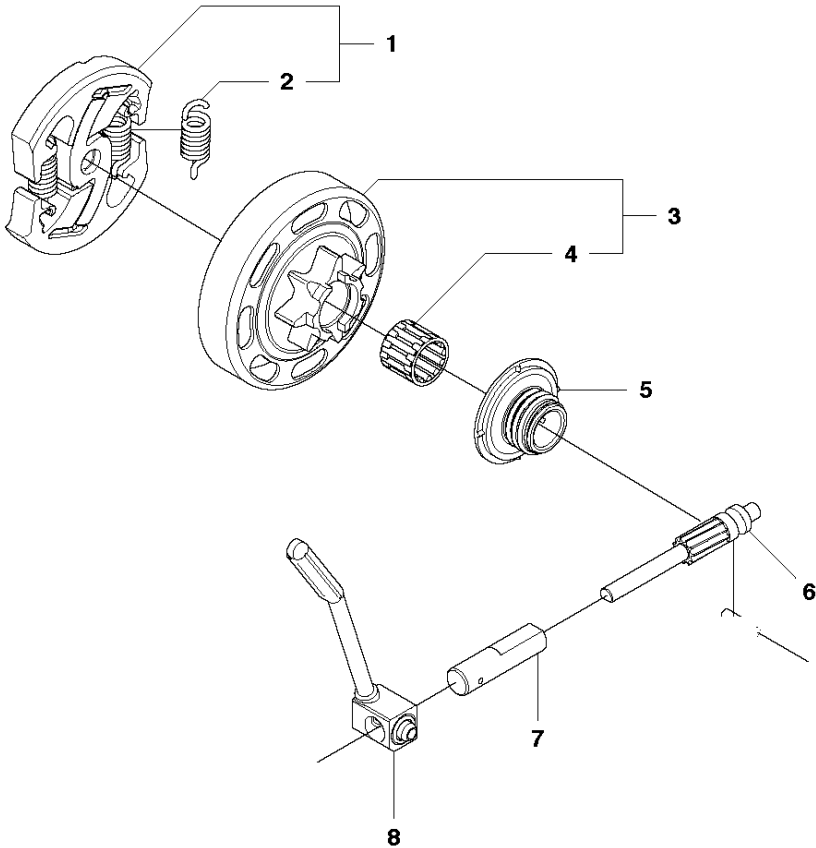

## CARBURETOR &amp; AIR FILTER

440 E from 2011-05 -

Ref	Part No	Description	Remark	QTY	KIT
1	504 72 47-01	INSULATION WALL		1	
2	504 72 45-01	INSULATION WALL		1	1
3	504 72 44-01	INSULATION WALL		1	1
4	504 20 12-01	INLET PIPE		1	
5	503 20 02-16	SCREW IHSCFM		4	
6	506 45 05-01	CARBURETTOR		1	
7	544 28 44-01	THROTTLE ROD ASSY		1	
8	544 97 64-01	FILTER HOLDER		1	
9	544 39 26-01	SHACKLE		1	8
10	504 71 25-01	GUIDE		1	
11	544 84 43-02	CONTROL		1	
12	544 97 66-01	SCREW		1	11
13	503 20 02-40	SCREW IHSCFM		3	
14	544 80 54-02	AIR FILTER	44 MICRON	1	
14	544 80 54-03	AIR FILTER	FELT	1	
15	503 93 66-01	PRIMER HOUSING		1	
16	544 40 19-01	HOSE		1	

## CHAIN BRAKE &amp; CLUTCH COVER

440 E from 2011-05 -

Ref	Part No	Description	Remark	QTY	KIT
1	544 19 49-05	CLUTCH COVER ASSY		1	
2	504 54 28-01	COVER LID		1	1
3	544 30 60-01	BRAKE BAND ASSY		1	1
4	544 25 31-01	WEAR PROTECTION		1	1
5	503 85 52-01	GUIDE BUSHING		1	1
6	505 89 26-01	BRAKE SPRING		1	1
7	544 24 85-01	COVER LID		1	1
8	503 89 08-02	KNEE JOINT ASSY		1	1
9	503 89 29-01	PIN KNEE-JOINT		1	1
10	735 31 08-20	E-CLIP		1	1
11	537 39 29-01	SCREW		1	1
12	537 34 72-01	CHAIN TENSIONER		1	1
13	537 39 26-01	HEAT PROTECTOR		1	1
14	544 35 75-01	LABEL		1	1
15	503 21 70-10	SCREW CCRPANT		10	1
16	525 35 43-01	BEARING SLEEVE		1	1
17	505 32 10-01	WEAR PLATE		1	1
18	537 34 78-01	KNOB		1	

## CLUTCH &amp; OIL PUMP

440 E from 2011-05 -

Ref	Part No	Description	Remark	QTY	KIT
1	575 56 80-01	CLUTCH ASSY		1	
2	574 71 88-01	CLUTCH SPRING		2	1
3	505 44 15-01	CLUTCH DRUM		1	
4	503 53 92-01	NEEDLE BEARING		1	3
5	544 21 24-02	WORM GEAR		1	
6	540 05 79-01	PUMP PISTON		1	
7	537 15 48-01	PUMP CYLINDER		1	
8	544 08 42-01	OIL HOSE		1	