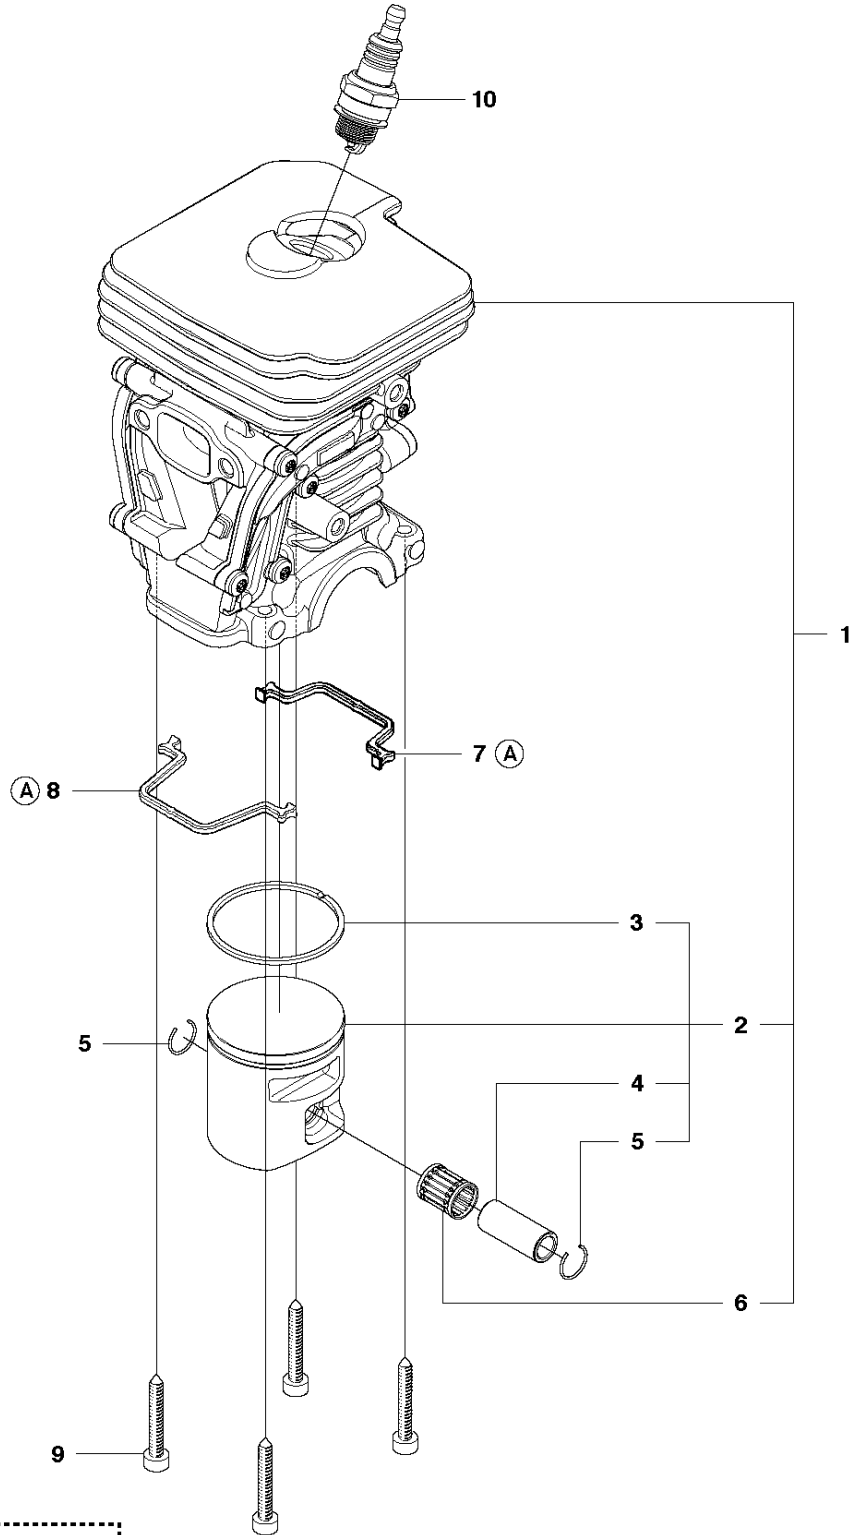

## CLUTCH &amp; OIL PUMP

440 E from 2011-05 -

Ref	Part No	Description	Remark	QTY	KIT
1	575 56 80-01	CLUTCH ASSY		1	
2	574 71 88-01	CLUTCH SPRING		2	1
3	505 44 15-01	CLUTCH DRUM		1	
4	503 53 92-01	NEEDLE BEARING		1	3
5	544 21 24-02	WORM GEAR		1	
6	540 05 79-01	PUMP PISTON		1	
7	537 15 48-01	PUMP CYLINDER		1	
8	544 08 42-01	OIL HOSE		1	

## CRANKSHAFT

440 E from 2011-05 -

Ref	Part No	Description	Remark	QTY	KIT
1	544 34 38-01	CRANKSHAFT		1	
2	544 24 87-02	BALL BEARING		1	1
3	544 25 12-01	SEALING		1	1
4	544 24 88-02	BALL BEARING		1	1
5	544 25 13-01	SEALING		1	1
6	503 41 41-01	NEEDLE BEARING		1	

**C** 440e  
CYLINDER COVER

CYLINDER COVER

440 E from 2011-05 -

Ref	Part No	Description	Remark	QTY KIT	
1	504 79 02-01	CYLINDER COVER ASSY		1	
2	522 73 60-01	LABEL		1	1
3	503 89 47-01	SNAP		3	

**H** 440e  
CYLINDER PISTON

## CYLINDER PISTON

440 E from 2011-05 -

Ref	Part No	Description	Remark	QTY	KIT
1	504 73 51-01	CYLINDER		1	
2	502 62 50-02	PISTON ASSY		1	1
3	544 40 59-01	PISTON RING		1	2
4	544 40 60-01	PISTON PIN		1	2
5	737 44 10-00	SNAP RING		2	2
6	503 41 41-01	NEEDLE BEARING		1	1
7	544 39 60-01	GASKET		1	11
8	544 39 59-01	GASKET		1	11
9	725 53 33-55	SCREW IHSCM		4	
10	503 23 51-11	SPARK PLUG		1	
11	504 79 40-01	GASKET		1	