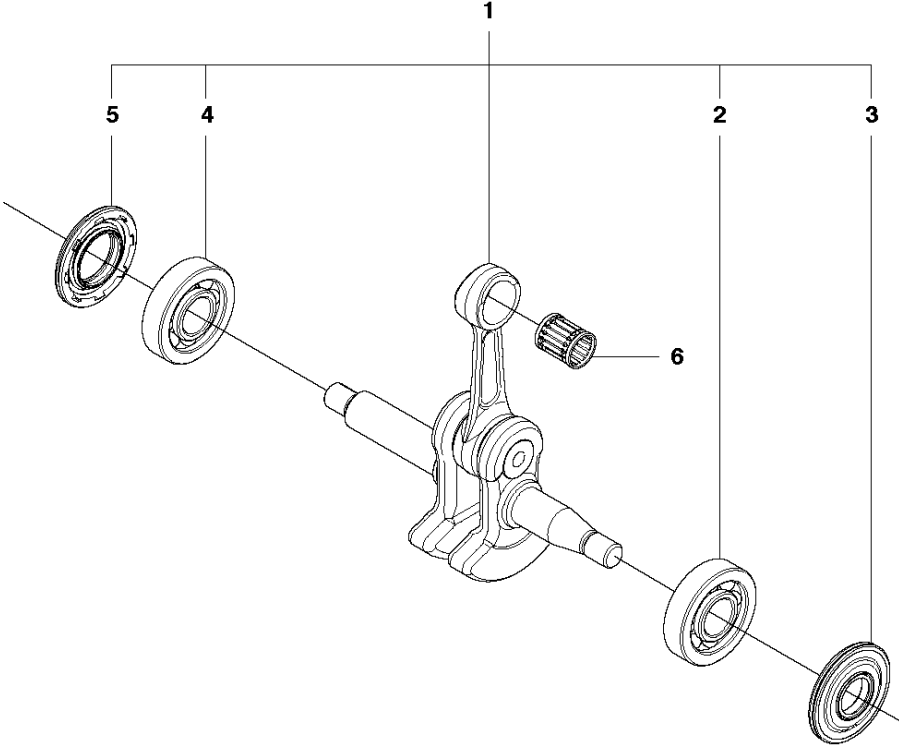

J 440e
CRANKSHAFT

CRANKSHAFT

440 E from 2011-05 -

Ref	Part No	Description	Remark	QTY	KIT
1	544 34 38-01	CRANKSHAFT		1	
2	544 24 87-02	BALL BEARING		1	1
3	544 25 12-01	SEALING		1	1
4	544 24 88-02	BALL BEARING		1	1
5	544 25 13-01	SEALING		1	1
6	503 41 41-01	NEEDLE BEARING		1