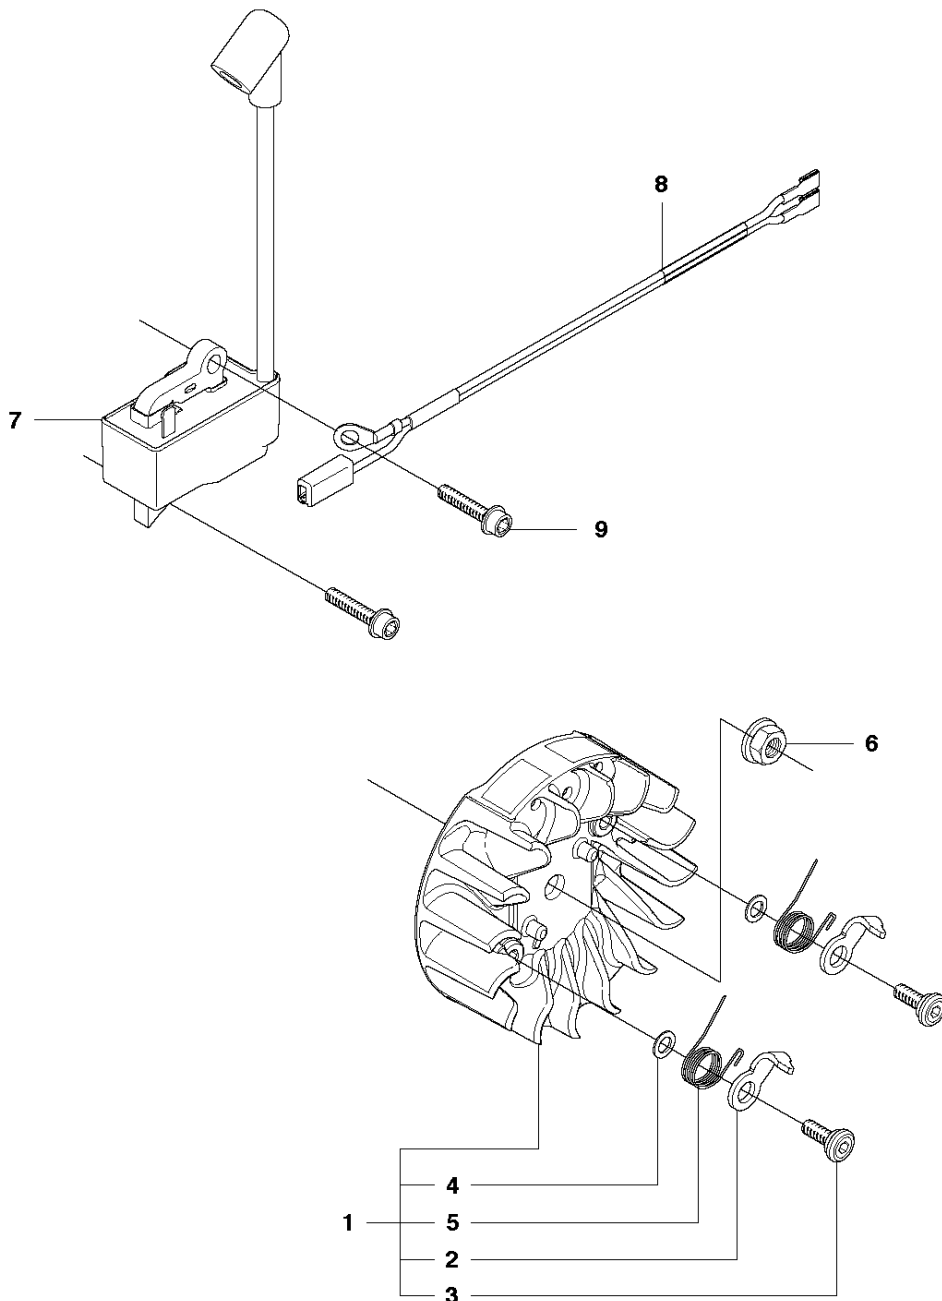

E 440e
IGNITION SYSTEM

IGNITION SYSTEM

440 E from 2011-05 -

Ref	Part No	Description	Remark	QTY	KIT
1	544 87 42-02	FLYWHEEL ASSY		1	
2	537 24 56-01	STARTER PAWL		2	1
3	501 81 99-03	SCREW		2	1
4	503 23 00-42	WASHER		2	1
5	529 27 11-01	SPRING		2	1
6	503 22 04-01	NUT		1	
7	573 93 57-02	IGNITION MODULE		1	
8	510 10 14-01	WIRING ASSY		1	
9	503 20 02-20	SCREW IHSCFM		2