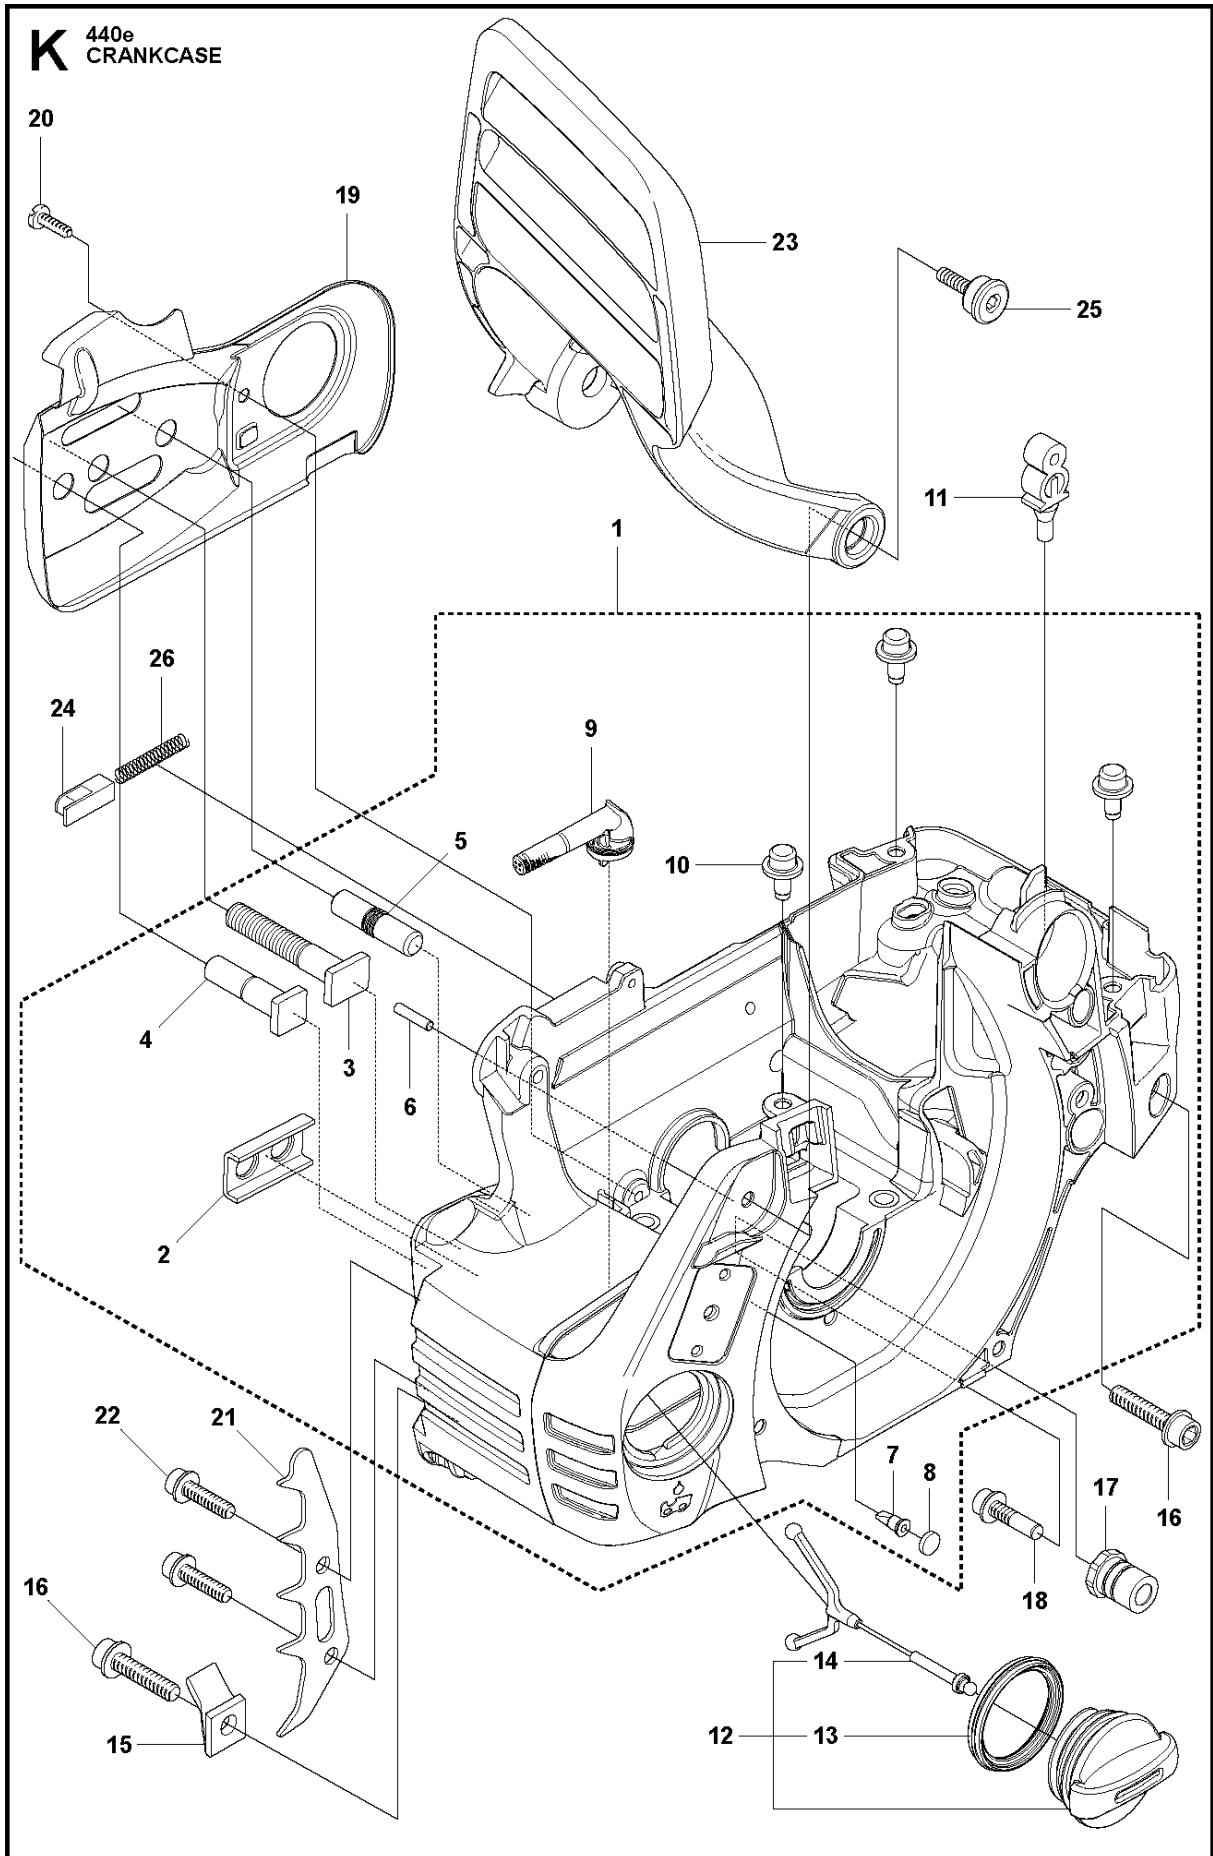

## CARBURETOR

440 E from 2011-05 -

Ref	Part No	Description	Remark	QTY	KIT
1	506 45 05-01	CARBURETTOR		1	
2	503 48 11-01	PIECE		1	1
3	504 02 40-01	NOZZLE ASSY		1	1
4	503 53 56-01	PLUG WELCH		1	1
5	503 47 97-01	VALVE		1	1
6	537 02 03-01	SPRING		1	1
7	503 66 59-01	LEVER		1	1
8	503 48 00-01	PIN RETAINING SCREW		1	1
9	504 02 41-01	SCREW		1	1
10	505 53 52-01	HUB CAP		1	1
11	504 02 61-01	SHAFT ASSY		1	1
12	505 11 07-01	COLLAR		1	1
13	504 02 85-01	SPRING		1	1
14	504 02 75-01	VALVE		1	1
15	503 48 18-01	SCREW		2	1
16	504 02 67-01	CIRCLIP		2	1
17	504 02 62-01	SHAFT ASSY		1	1
18	540 05 37-01	LEVER		1	1
19	504 02 83-01	SPRING		1	1
20	504 02 63-01	LEVER		1	1
21	503 47 90-01	SCREW		2	1
22	504 02 74-01	VALVE		1	1
23	503 48 18-01	SCREW		2	1
24	504 02 60-01	SHAFT ASSY		1	1
25	504 02 84-01	SPRING		1	1
26	544 98 31-01	LEVER		1	1
27	503 47 90-01	SCREW		2	1
28	504 02 76-01	VALVE		1	1
29	503 47 92-01	SCREW		1	1
30	504 02 73-01	SCREW		1	1
31	504 90 92-01	SCREW		1	1
32	504 02 81-01	SCREW		1	1
33	504 02 43-01	GASKET		1	1, 42
34	504 02 45-01	DIAPHRAGM		1	1, 42
35	504 02 46-01	BODY		1	1
36	504 02 82-01	SCREW		1	1
37	504 02 50-01	STRAINER		1	1
38	504 02 56-01	DIAPHRAGM		1	1, 42
39	504 02 57-01	GASKET		1	1, 42
40	504 02 59-01	COVER		1	1
41	504 02 78-01	SCREW		4	1
42	504 02 86-01	GASKET KIT		1	

## CLUTCH &amp; OIL PUMP

440 E from 2011-05 -

Ref	Part No	Description	Remark	QTY	KIT
1	575 56 80-01	CLUTCH ASSY		1	
2	574 71 88-01	CLUTCH SPRING		2	1
3	505 44 15-01	CLUTCH DRUM		1	
4	503 53 92-01	NEEDLE BEARING		1	3
5	544 21 24-02	WORM GEAR		1	
6	540 05 79-01	PUMP PISTON		1	
7	537 15 48-01	PUMP CYLINDER		1	
8	544 08 42-01	OIL HOSE		1	