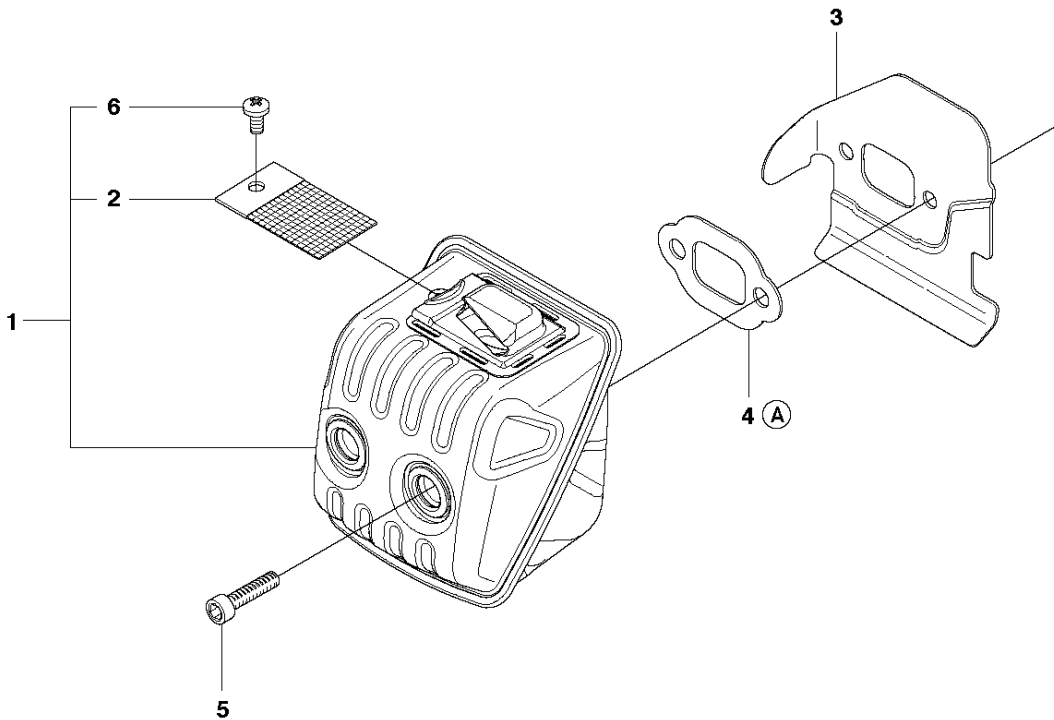

F 440e
MUFFLER

7
Ⓐ 504 79 40-01
Set of gaskets

MUFFLER

440 E from 2011-05 -

Ref	Part No	Description	Remark	QTY	KIT
1	544 14 77-02	MUFFLER ASSY		1	
2	579 75 33-01	SCREEN		1	1
3	501 32 31-01	HEAT DEFLECTOR		1	
4	579 75 31-01	GASKET		1	7
5	725 53 68-55	SCREW IHSCM		2	
6	724 12 87-59	SCREW CRPANM		1	1
7	504 79 40-01	GASKET		1