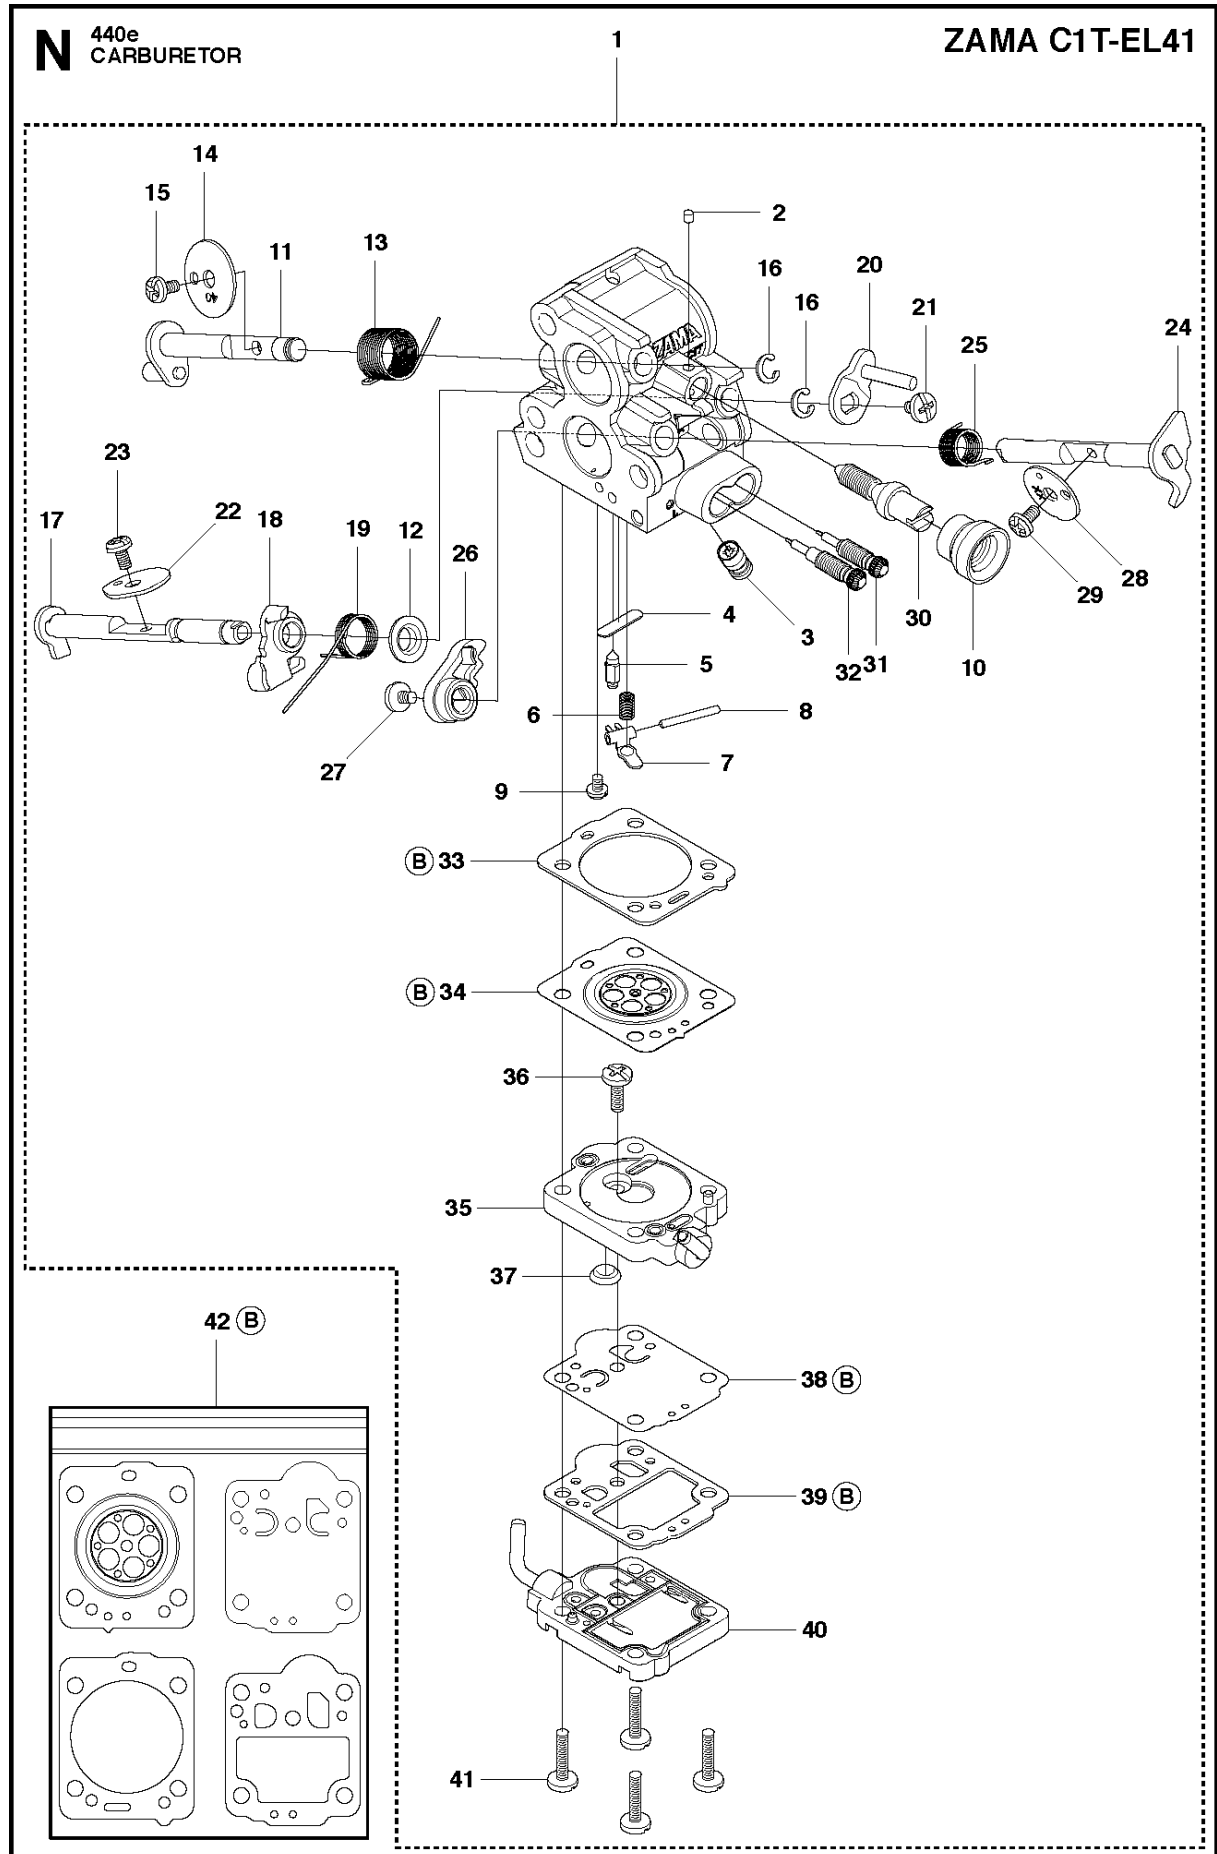

# SPARE PARTS LIST

CHAIN SAWS

440 E from 2011-05 -

**P** 440e  
ACCESSORIES

## ACCESSORIES

440 E from 2011-05 -

Ref	Part No	Description	Remark	QTY KIT
1	503 55 85-04	TOOL		1

## CARBURETOR

440 E from 2011-05 -

Ref	Part No	Description	Remark	QTY	KIT
1	506 45 05-01	CARBURETTOR		1	
2	503 48 11-01	PIECE		1	1
3	504 02 40-01	NOZZLE ASSY		1	1
4	503 53 56-01	PLUG WELCH		1	1
5	503 47 97-01	VALVE		1	1
6	537 02 03-01	SPRING		1	1
7	503 66 59-01	LEVER		1	1
8	503 48 00-01	PIN RETAINING SCREW		1	1
9	504 02 41-01	SCREW		1	1
10	505 53 52-01	HUB CAP		1	1
11	504 02 61-01	SHAFT ASSY		1	1
12	505 11 07-01	COLLAR		1	1
13	504 02 85-01	SPRING		1	1
14	504 02 75-01	VALVE		1	1
15	503 48 18-01	SCREW		2	1
16	504 02 67-01	CIRCLIP		2	1
17	504 02 62-01	SHAFT ASSY		1	1
18	540 05 37-01	LEVER		1	1
19	504 02 83-01	SPRING		1	1
20	504 02 63-01	LEVER		1	1
21	503 47 90-01	SCREW		2	1
22	504 02 74-01	VALVE		1	1
23	503 48 18-01	SCREW		2	1
24	504 02 60-01	SHAFT ASSY		1	1
25	504 02 84-01	SPRING		1	1
26	544 98 31-01	LEVER		1	1
27	503 47 90-01	SCREW		2	1
28	504 02 76-01	VALVE		1	1
29	503 47 92-01	SCREW		1	1
30	504 02 73-01	SCREW		1	1
31	504 90 92-01	SCREW		1	1
32	504 02 81-01	SCREW		1	1
33	504 02 43-01	GASKET		1	1, 42
34	504 02 45-01	DIAPHRAGM		1	1, 42
35	504 02 46-01	BODY		1	1
36	504 02 82-01	SCREW		1	1
37	504 02 50-01	STRAINER		1	1
38	504 02 56-01	DIAPHRAGM		1	1, 42
39	504 02 57-01	GASKET		1	1, 42
40	504 02 59-01	COVER		1	1
41	504 02 78-01	SCREW		4	1
42	504 02 86-01	GASKET KIT		1	

## CLUTCH &amp; OIL PUMP

440 E from 2011-05 -

Ref	Part No	Description	Remark	QTY	KIT
1	575 56 80-01	CLUTCH ASSY		1	
2	574 71 88-01	CLUTCH SPRING		2	1
3	505 44 15-01	CLUTCH DRUM		1	
4	503 53 92-01	NEEDLE BEARING		1	3
5	544 21 24-02	WORM GEAR		1	
6	540 05 79-01	PUMP PISTON		1	
7	537 15 48-01	PUMP CYLINDER		1	
8	544 08 42-01	OIL HOSE		1	