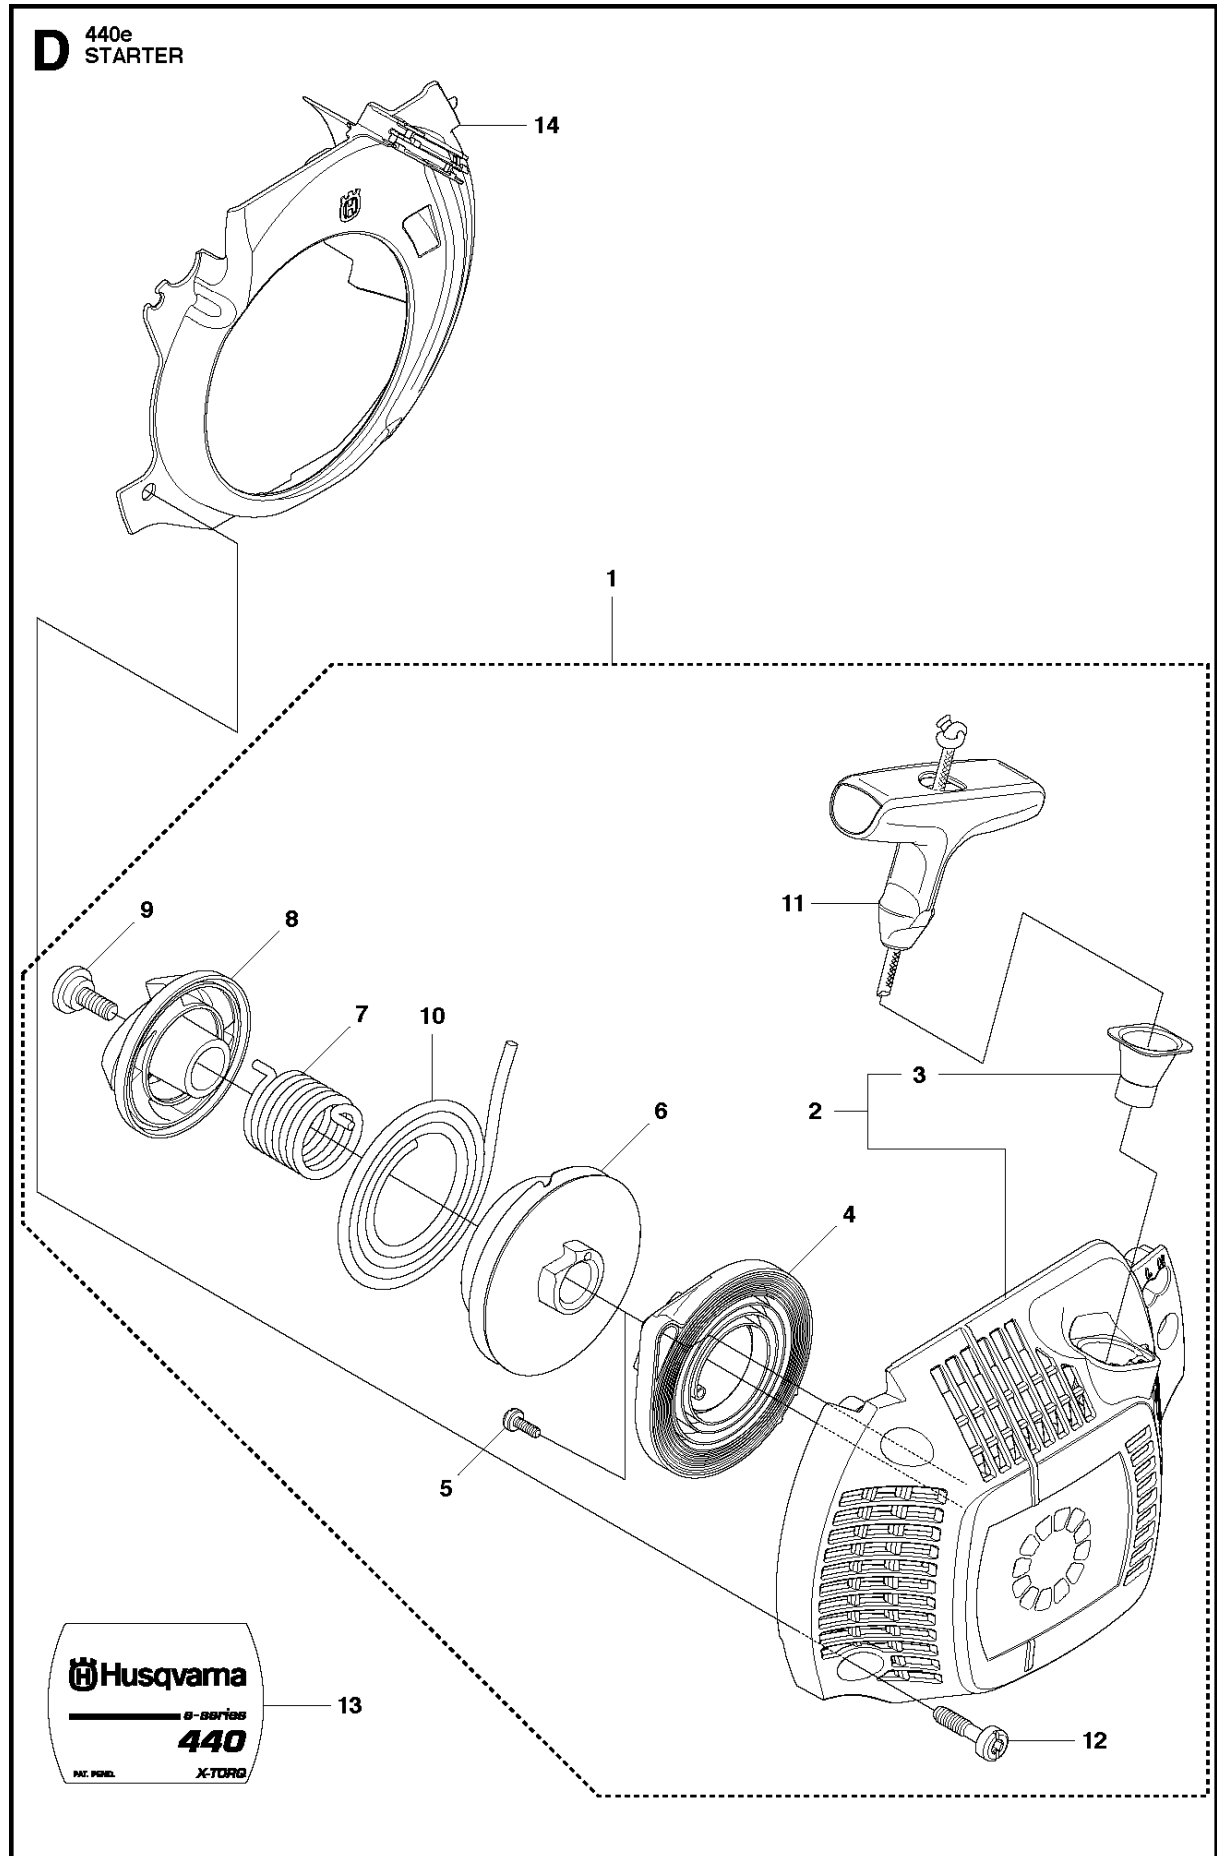

STARTER

440 E from 2011-05 -

Ref	Part No	Description	Remark	QTY KIT	
1	544 28 70-02	STARTER ASSY			
2	544 28 69-01	STARTER HOUSING		1	1
3	537 28 32-01	REINFORCEMENT SLEEVE		1	1
4	540 05 75-02	SPRING CASSETTE ASSY		1	1
5	503 21 28-10	SCREW CCRPANT		2	1
6	537 42 32-01	STARTER PULLEY		1	1
7	505 64 73-01	SPRING		1	1
8	537 42 33-01	DRIVER		1	1
9	537 42 66-01	SCREW		1	1
10	505 30 51-25	STARTER CORD		1	1
11	537 23 25-01	STARTER HANDLE		1	1
12	503 21 73-21	SCREW		4	1
13	544 46 36-01	LABEL		1	
14	544 19 71-02	AIR CONDUCTOR		1