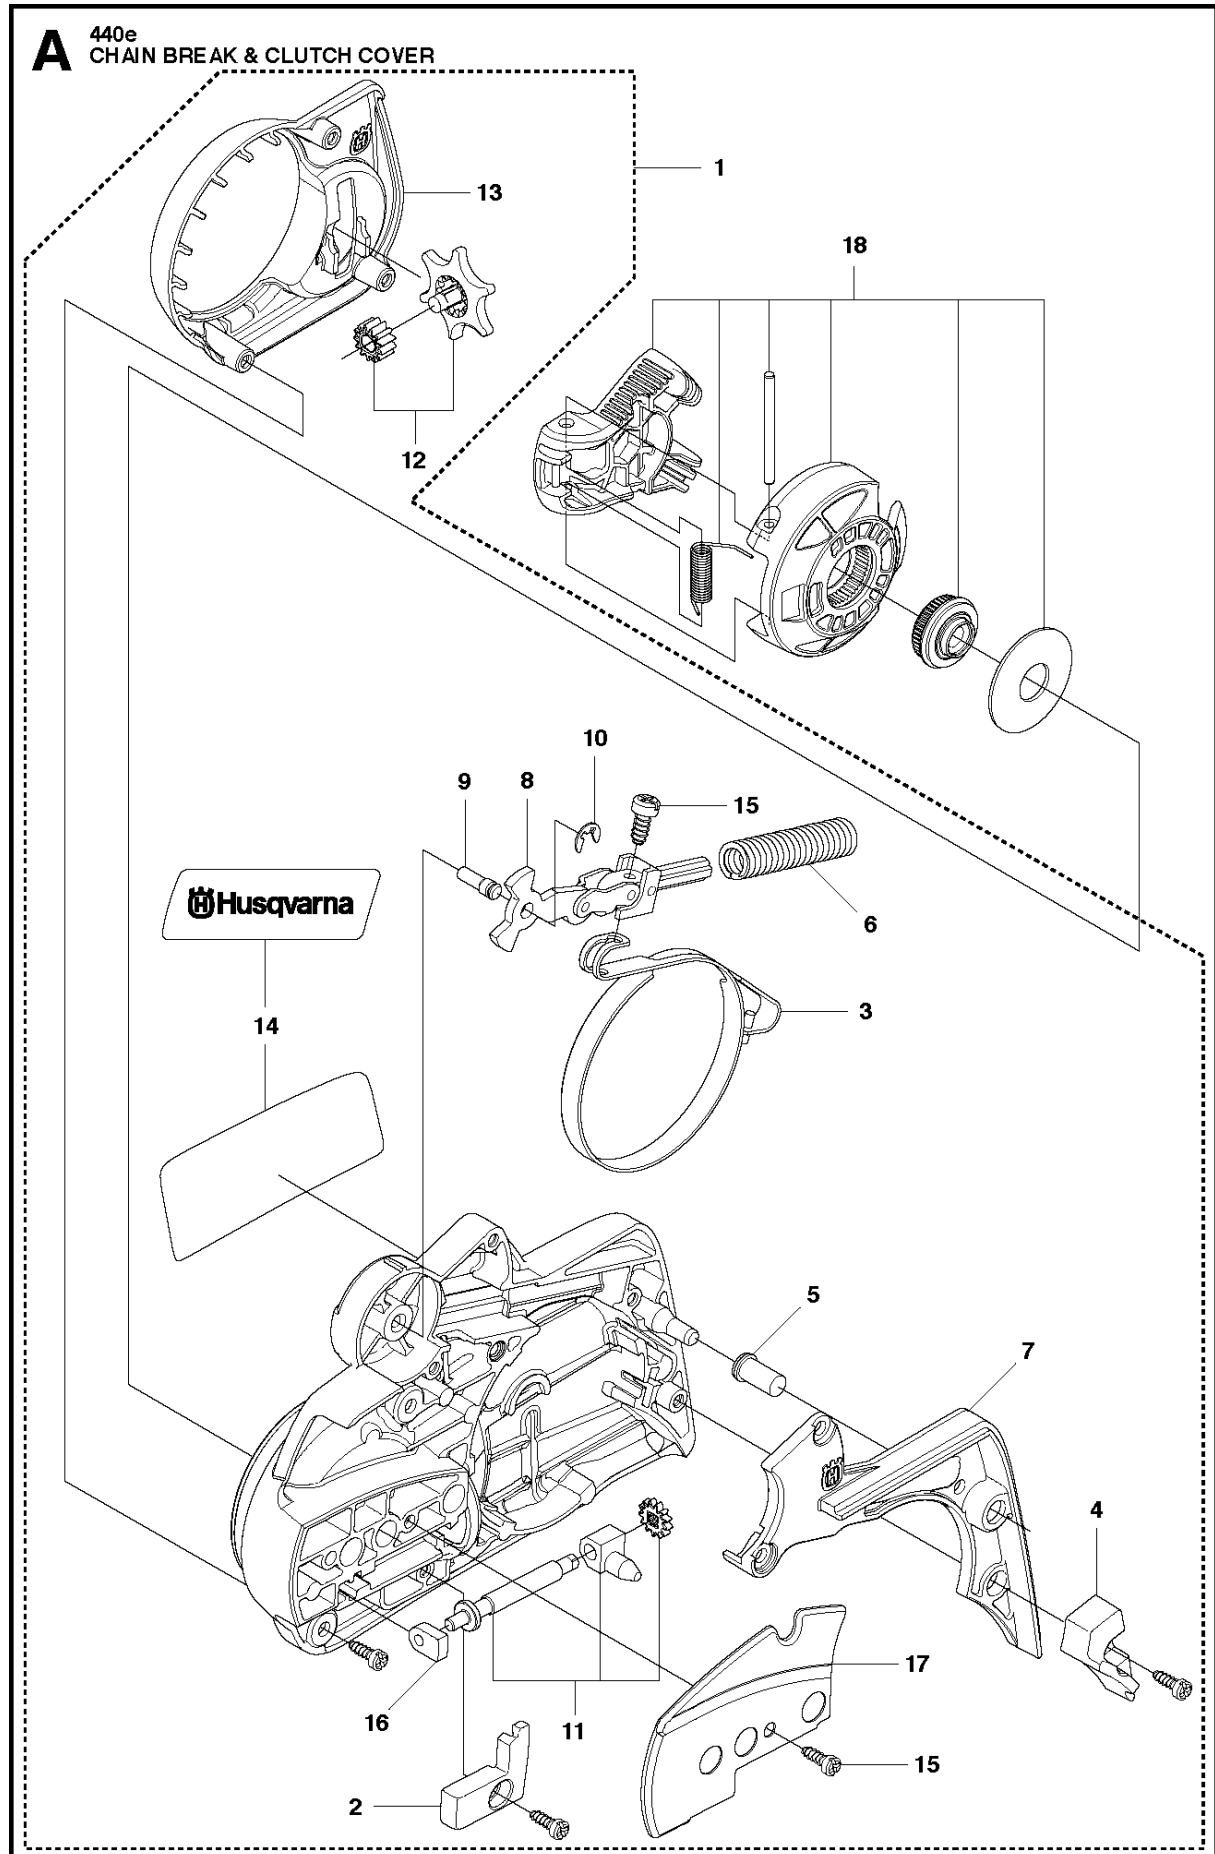

CHAIN BRAKE & CLUTCH COVER

440 E from 2011-05 -

Ref	Part No	Description	Remark	QTY	KIT
1	544 19 49-05	CLUTCH COVER ASSY		1	
2	504 54 28-01	COVER LID		1	1
3	544 30 60-01	BRAKE BAND ASSY		1	1
4	544 25 31-01	WEAR PROTECTION		1	1
5	503 85 52-01	GUIDE BUSHING		1	1
6	505 89 26-01	BRAKE SPRING		1	1
7	544 24 85-01	COVER LID		1	1
8	503 89 08-02	KNEE JOINT ASSY		1	1
9	503 89 29-01	PIN KNEE-JOINT		1	1
10	735 31 08-20	E-CLIP		1	1
11	537 39 29-01	SCREW		1	1
12	537 34 72-01	CHAIN TENSIONER		1	1
13	537 39 26-01	HEAT PROTECTOR		1	1
14	544 35 75-01	LABEL		1	1
15	503 21 70-10	SCREW CCRPANT		10	1
16	525 35 43-01	BEARING SLEEVE		1	1
17	505 32 10-01	WEAR PLATE		1	1
18	537 34 78-01	KNOB		1