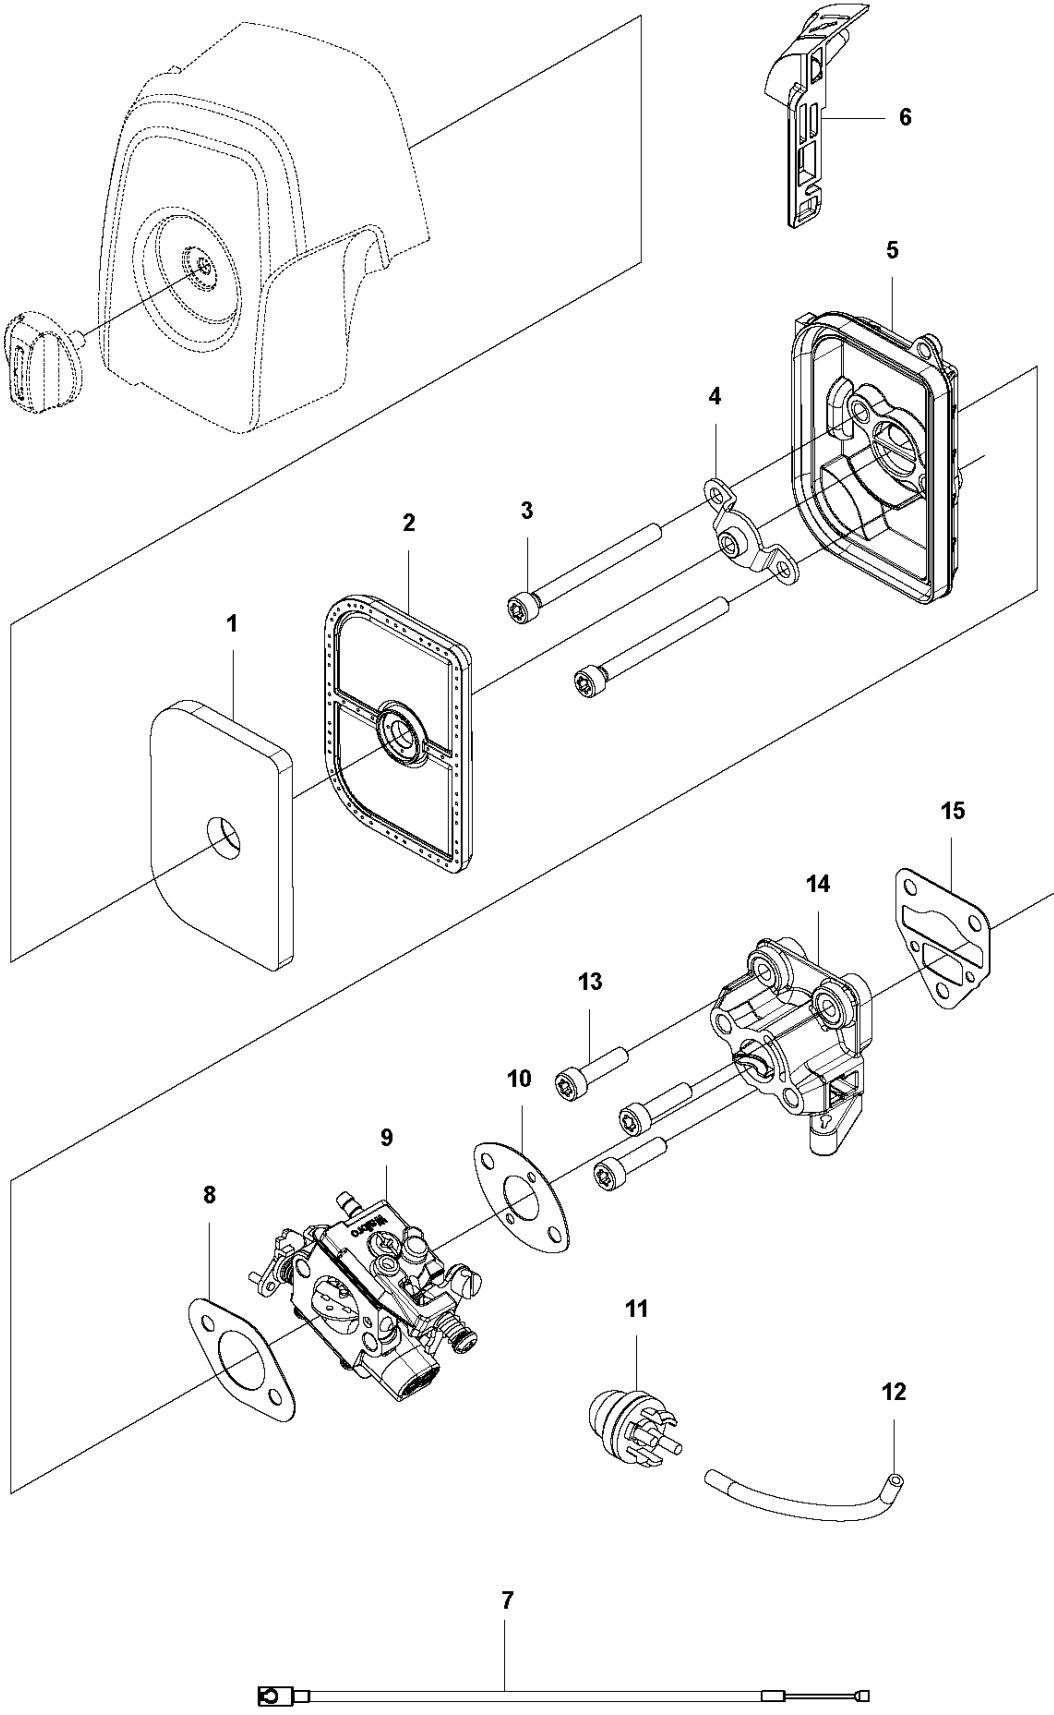

H1 524L, 525L, LS, LST, RJD, RS
CARBURETOR & AIRFILTER

CARBURETOR & AIR FILTER

524 L

Ref	Part No	Description	Remark	QTY KIT
1	577 85 15-01	AIR FILTER		1
2	576 40 16-01	AIR FILTER		1
3	580 46 72-01	BOLT		2
4	580 43 79-01	PLATE		1
5	577 85 13-01	FILTER HOUSING		1
6	577 84 83-01	CHOKE CONTROL		1
7	590 90 00-01	THROTTLE CABLE		1
8	577 88 24-02	GASKET		1
9	584 90 14-01	CARBURETTOR		1
10	576 39 91-02	GASKET		1
11	503 93 66-01	PURGE		1
12	577 05 05-01	PIPE		1
13	504 11 43-01	SCREW		3
14	578 90 83-01	INSULATOR		1
15	576 39 89-01	GASKET		1