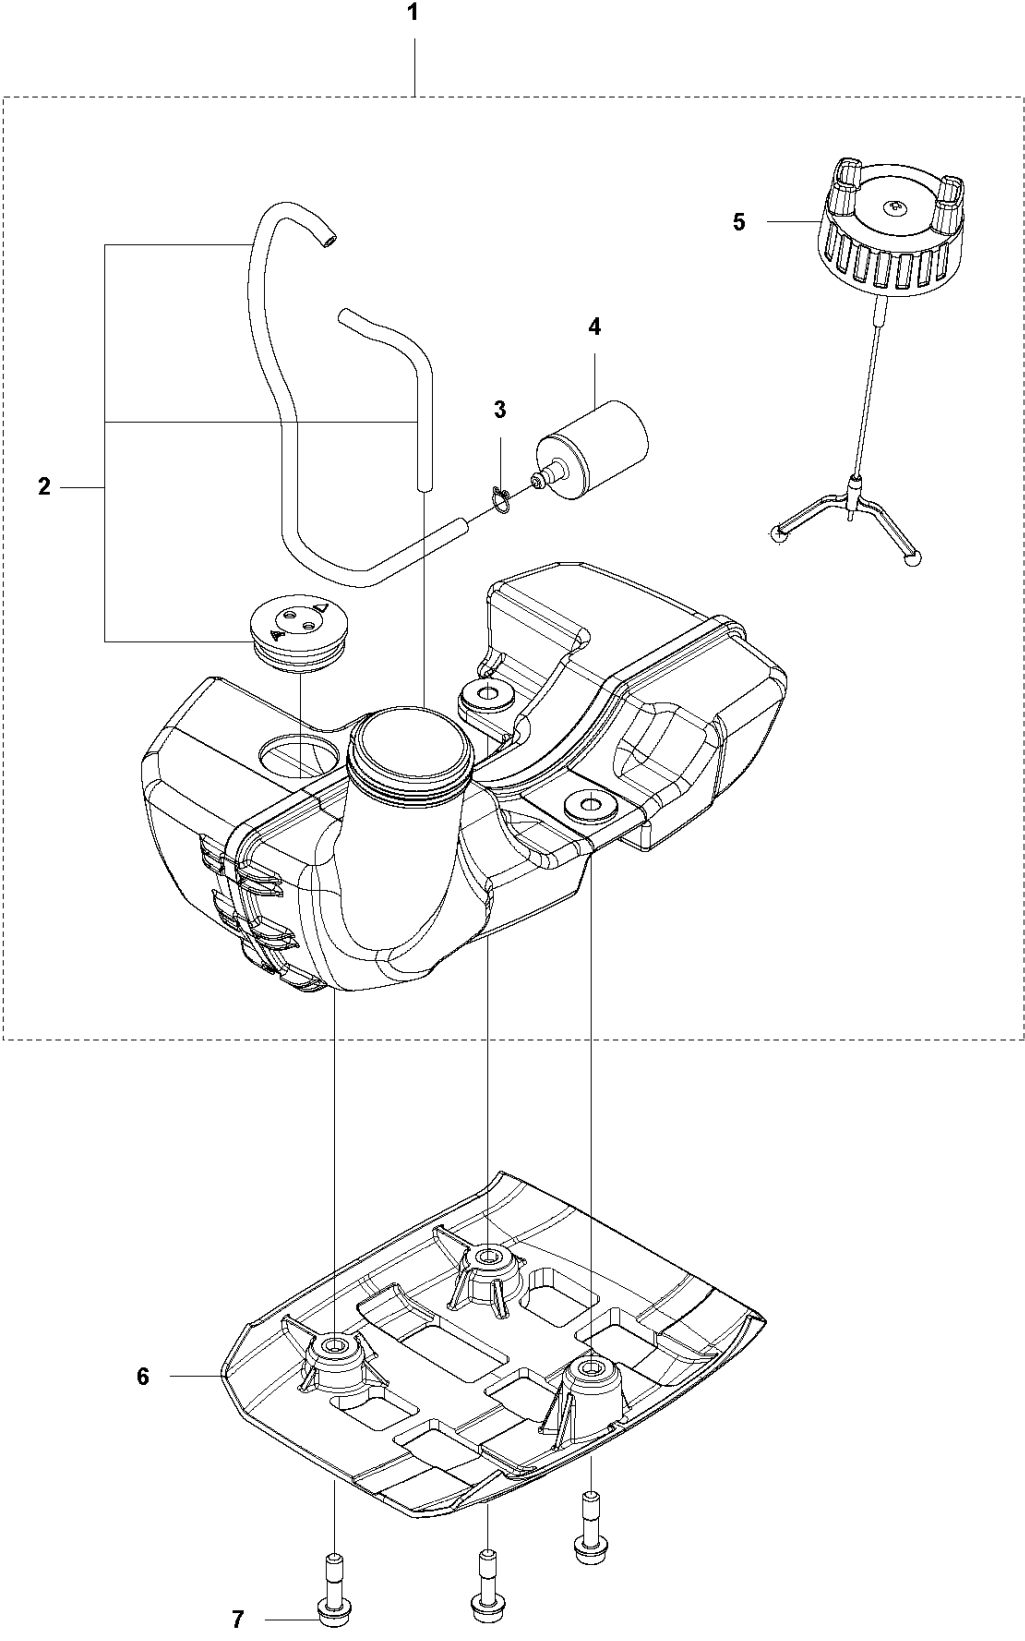

K2 524L, 525LK, RJX, RX, RXT, RK
FUEL TANK

FUEL TANK

524 L

Ref	Part No	Description	Remark	QTY	KIT
1	576 40 51-02	FUEL TANK		1	
2	577 50 99-03	PIPE		1	1
3	506 70 70-01	CLIP		1	1
4	503 44 32-01	FUEL FILTER		1	1
5	579 64 57-03	TANK CAP		1	1
6	576 40 49-01	SKID PLATE		1	
7	577 81 54-01	BOLT		1