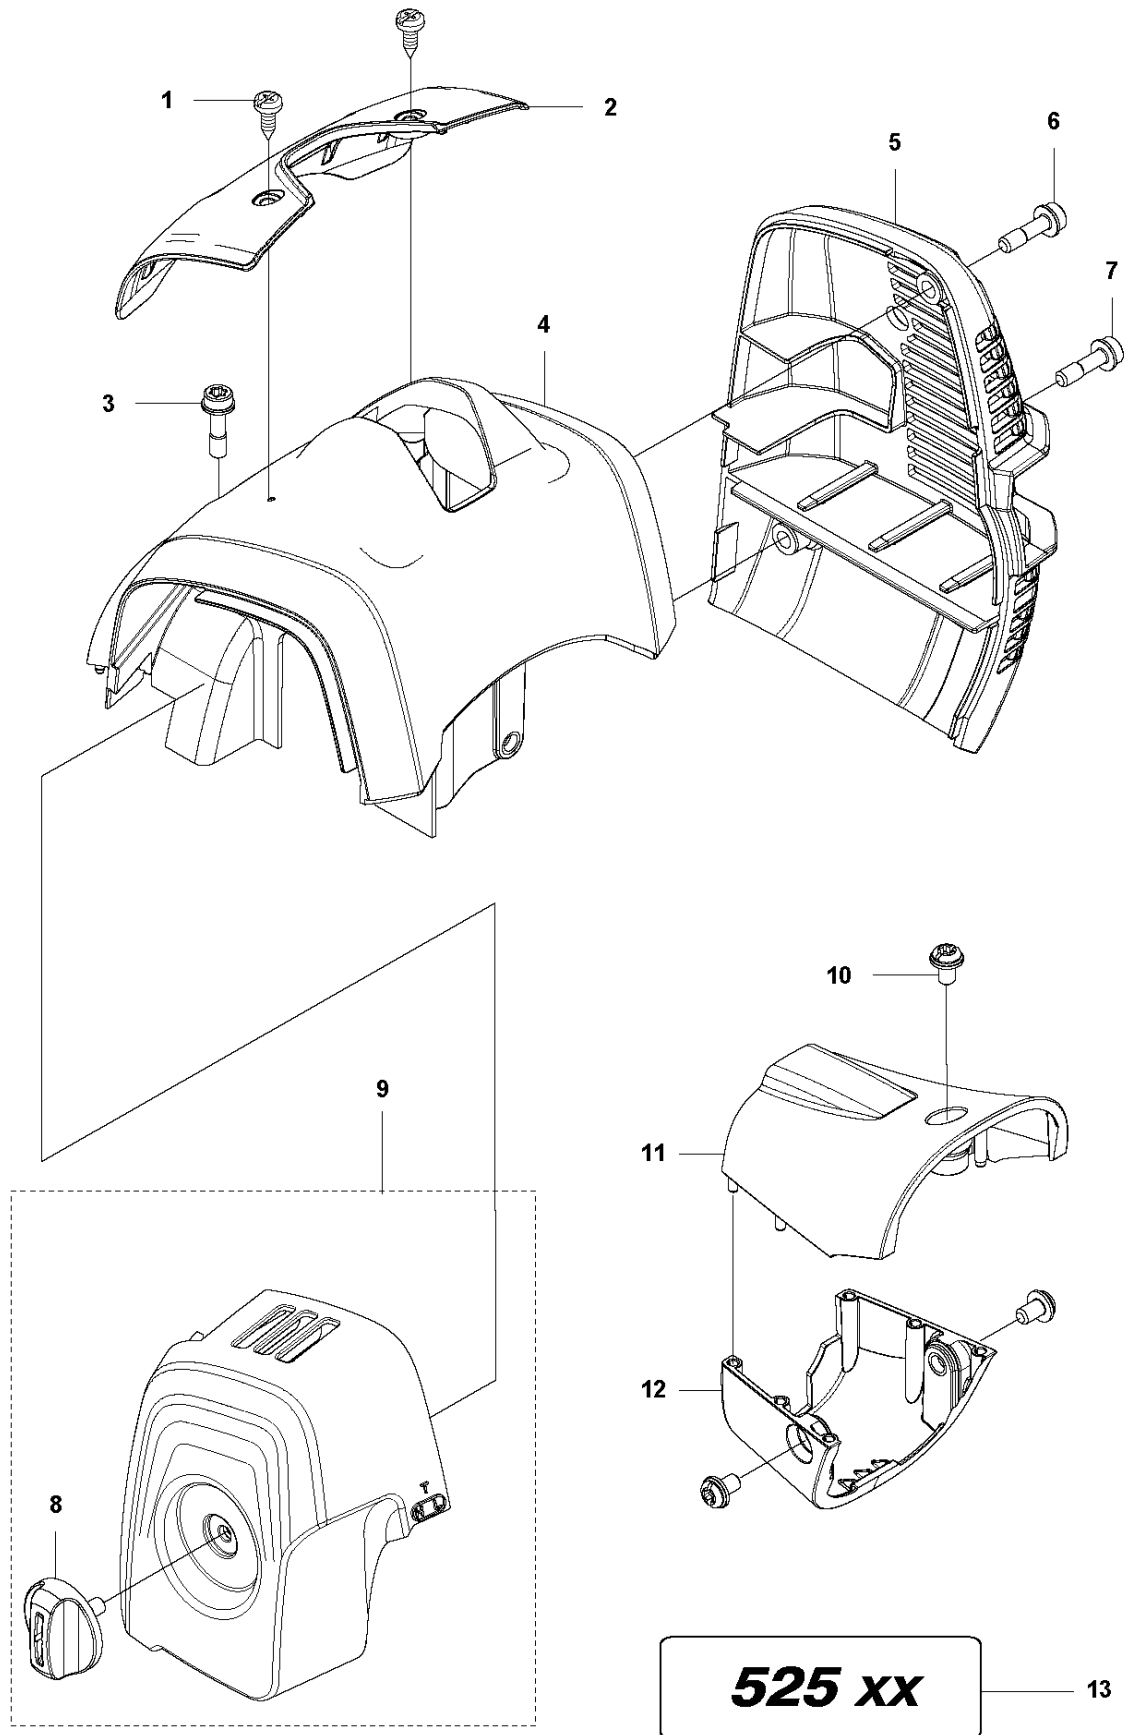

G1 524L, 525L, LS, LST, RJD, RS
COVERS

COVER

524 L

Ref	Part No	Description	Remark	QTY	KIT
1	503 21 35-12	SCREW CCRPANT		2	
2	576 40 45-01	ARM PROTECTION		1	
3	577 81 54-01	BOLT		1	
4	592 62 13-01	CYLINDER COVER	To be used with 576404101 Housing clutch	1	
4	592 62 13-02	CYLINDER COVER	To be used with 588567701 Housing clutch	1	
5	576 40 47-01	MUFFLER GUARD		1	
6	577 81 54-01	BOLT		1	
7	577 81 54-01	BOLT		1	
8	576 99 24-02	KNOB		1	9
9	578 40 88-01	FILTER COVER		1	
10	544 25 68-01	SCREW		3	
11	577 84 82-01	COVER		1	
12	577 84 81-01	COVER		1	
13	579 44 58-15	DECAL	524L	1