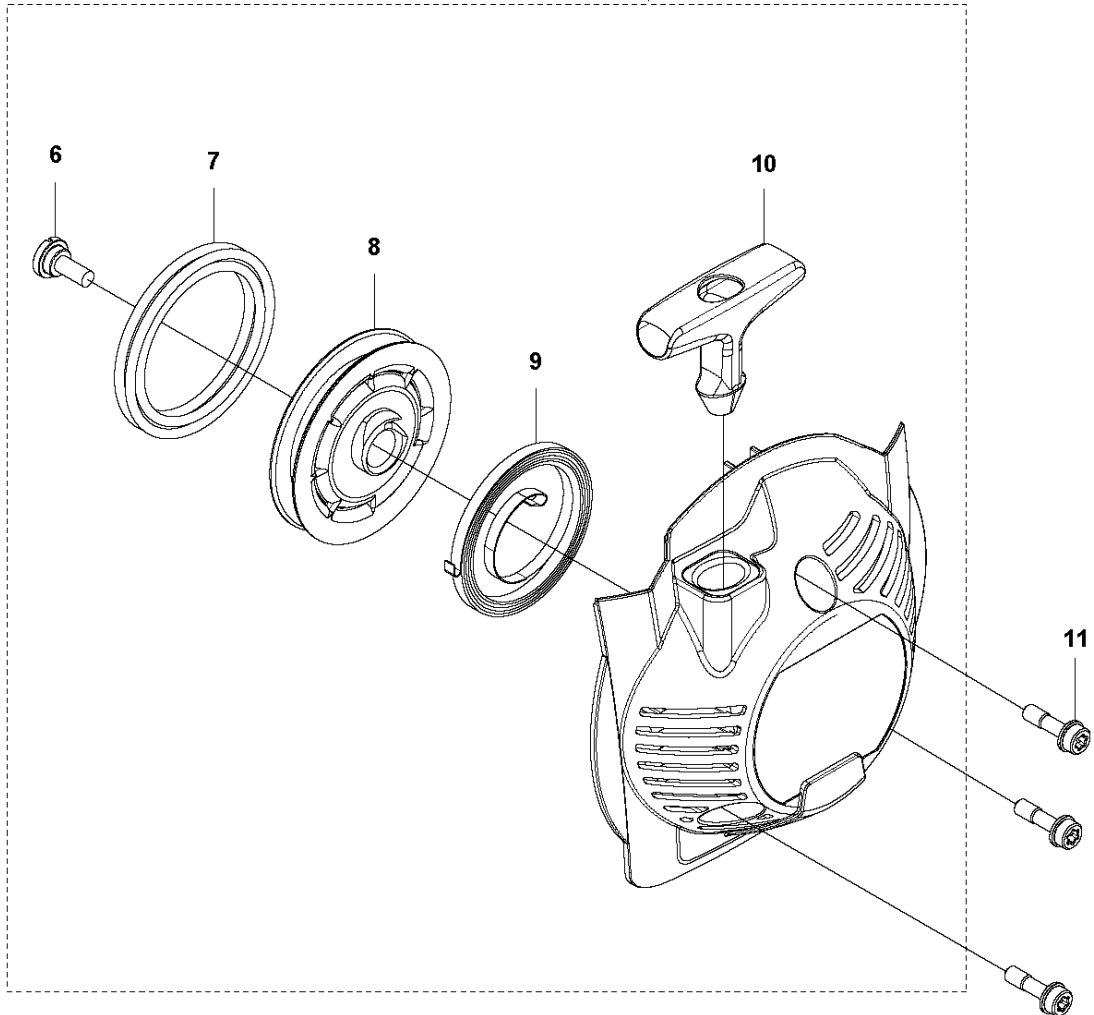

J1 524L, 525L, 525LS, LST, RJD, RS
STARTER

5