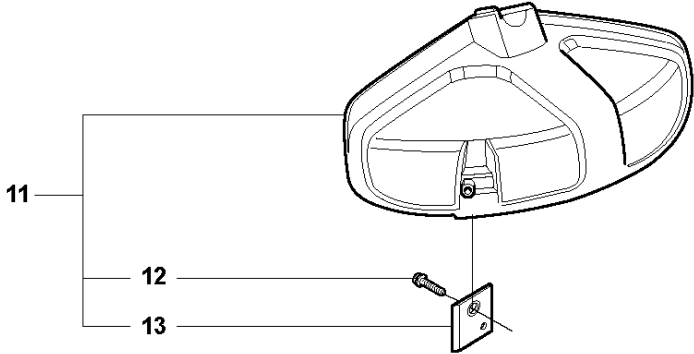

524L, 525L, LS, LST, LK, RJX, RJD, RS, RX, RXT, RK