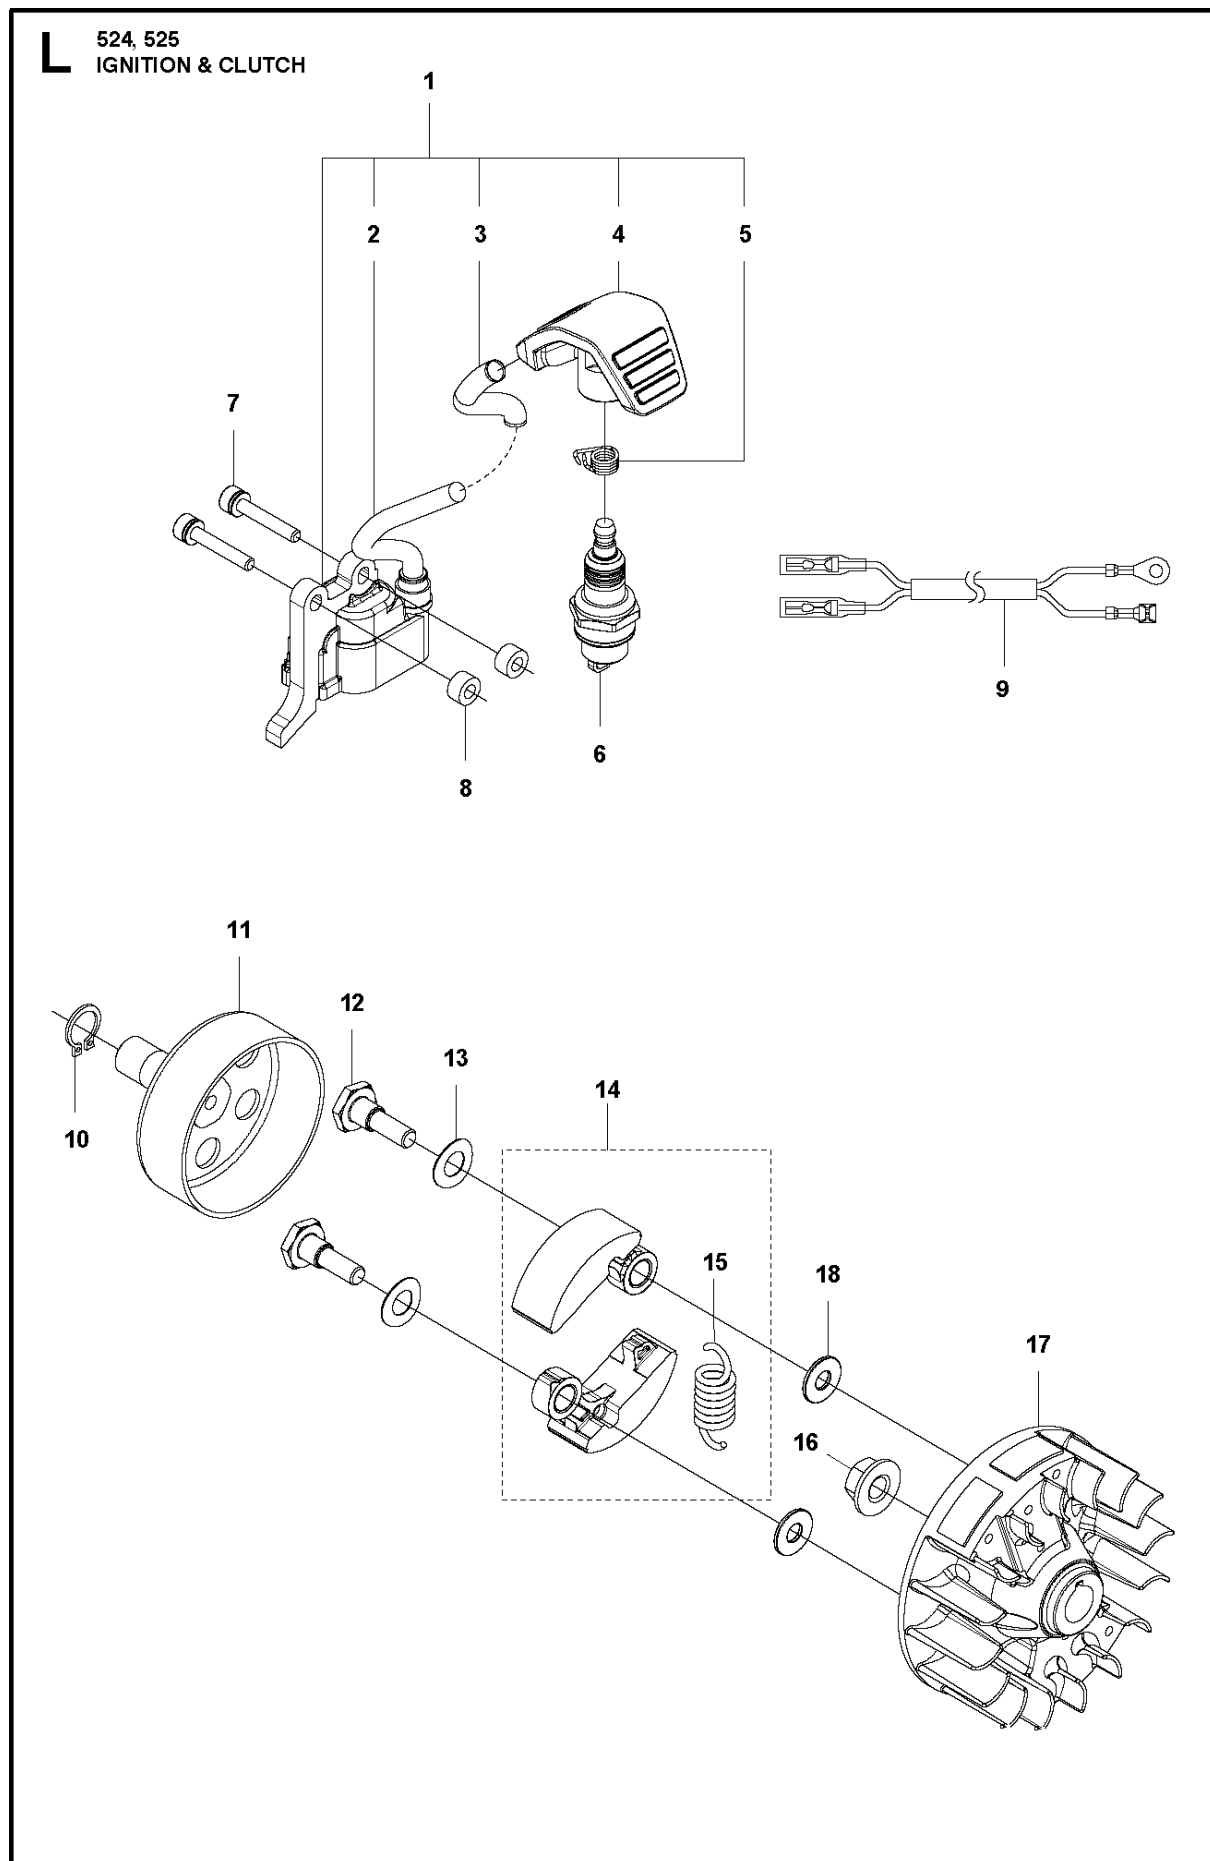

IGNITION SYSTEM & CLUTCH

524 L

Ref	Part No	Description	Remark	QTY	KIT
1	588 14 15-01	IGNITION COIL		1	
2	584 82 66-01	IGNITION CABLE		1	1
3	579 59 07-01	TUBE		1	1
4	576 40 40-01	SPARK PLUG CAP		1	1
5	580 63 48-01	SPRING		1	1
6	584 96 81-01	SPARK PLUG	BPMR-8Y : NGK	1	
7	521 51 58-01	BOLT		2	
8	521 76 97-01	SPACER		2	
9	577 85 17-01	SHORT CIRCUIT CABLE		1	
10	516 12 41-01	RING		1	
11	581 14 20-01	CLUTCH DRUM		1	
12	513 18 96-01	SCREW		2	
13	521 75 82-01	WASHER		2	
14	577 05 28-01	CLUTCH ASSY		1	
15	576 40 07-01	CLUTCH SPRING		1	14
16	504 11 80-01	NUT		1	
17	578 96 78-01	FLYWHEEL		1	
18	505 05 44-01	WASHER		2