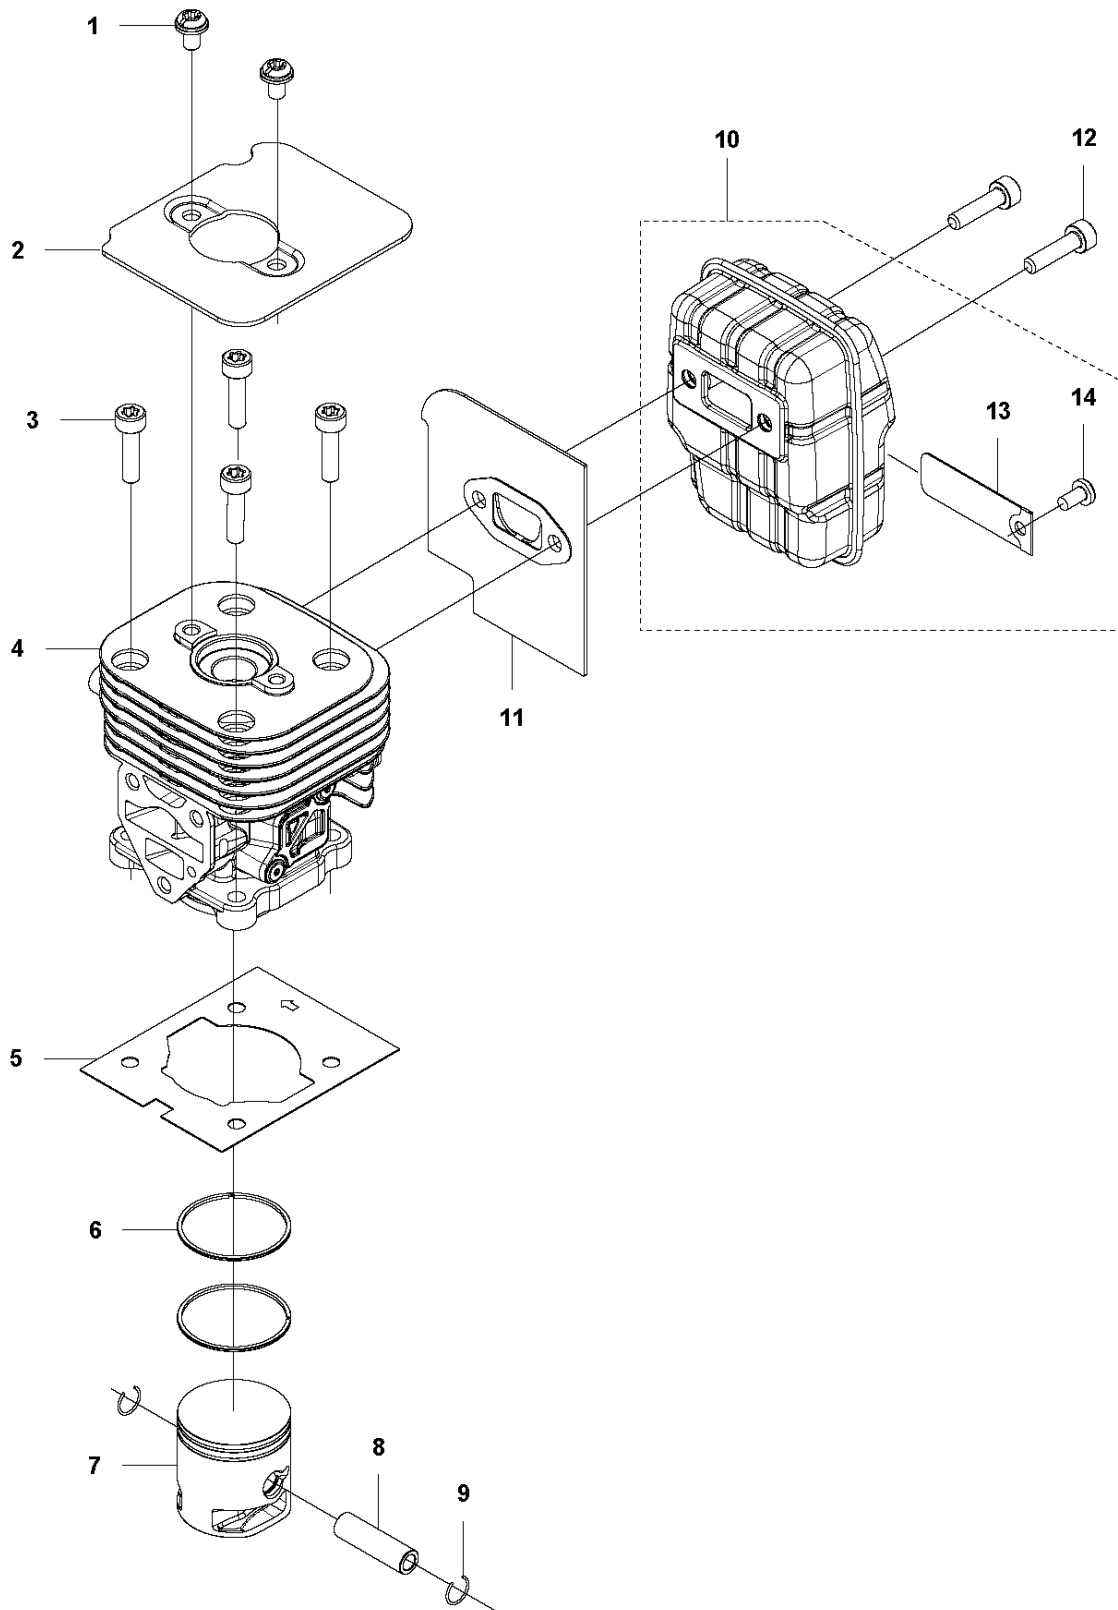

N 524, 525
CRANK CASE

CRANKCASE

524 L

Ref	Part No	Description	Remark	QTY KIT
1	529 26 81-01	BOLT		1
2	577 94 20-01	BOLT		2
3	576 42 07-02	BRACKET		1
4	576 42 08-02	BRACKET		1
5	576 42 05-01	CUSHION		1
6	577 81 54-01	BOLT		4
7	588 56 77-01	HOUSING		1
8	525 95 32-01	BEARING		1
9	506 60 99-01	RING		1
10	504 11 43-01	SCREW		3
11	581 30 86-01	CRANKCASE		1
12	576 39 95-02	GASKET		1

P 524, 525
CRANK SHAFT

CRANKSHAFT

524 L

Ref	Part No	Description	Remark	QTY KIT
1	576 40 46-01	MUFFLER		1
2	544 25 68-01	SCREW		1
3	506 68 94-01	KEY		1
4	504 12 15-01	SEALING		2
5	506 61 03-01	BEARING		2
6	579 22 32-01	CRANKSHAFT		1
7	576 40 27-01	BEARING		1

M 524, 525
CYLINDER PISTON & MUFFLER

CYLINDER, PISTON & MUFFLER

524 L

Ref	Part No	Description	Remark	QTY	KIT
1	544 25 68-01	SCREW		2	
2	578 78 53-01	PLATE		1	
3	504 11 43-01	SCREW		4	
4	577 97 90-01	CYLINDER		1	
5	576 39 87-02	GASKET		1	
6	506 61 81-01	RING		2	
7	577 91 74-01	PISTON		1	
8	505 04 07-01	PIN		1	
9	505 04 52-01	RING		2	
10	580 52 36-01	MUFFLER ASSY		1	
10	585 03 29-01	MUFFLER ASSY	Australia / New Zealand	1	
11	578 40 81-01	GASKET		1	
12	504 11 43-01	SCREW		2	
13	580 51 44-01	SPARK ARRESTER		1	10
14	729 57 74-05	SCREW CRPANT		1	10