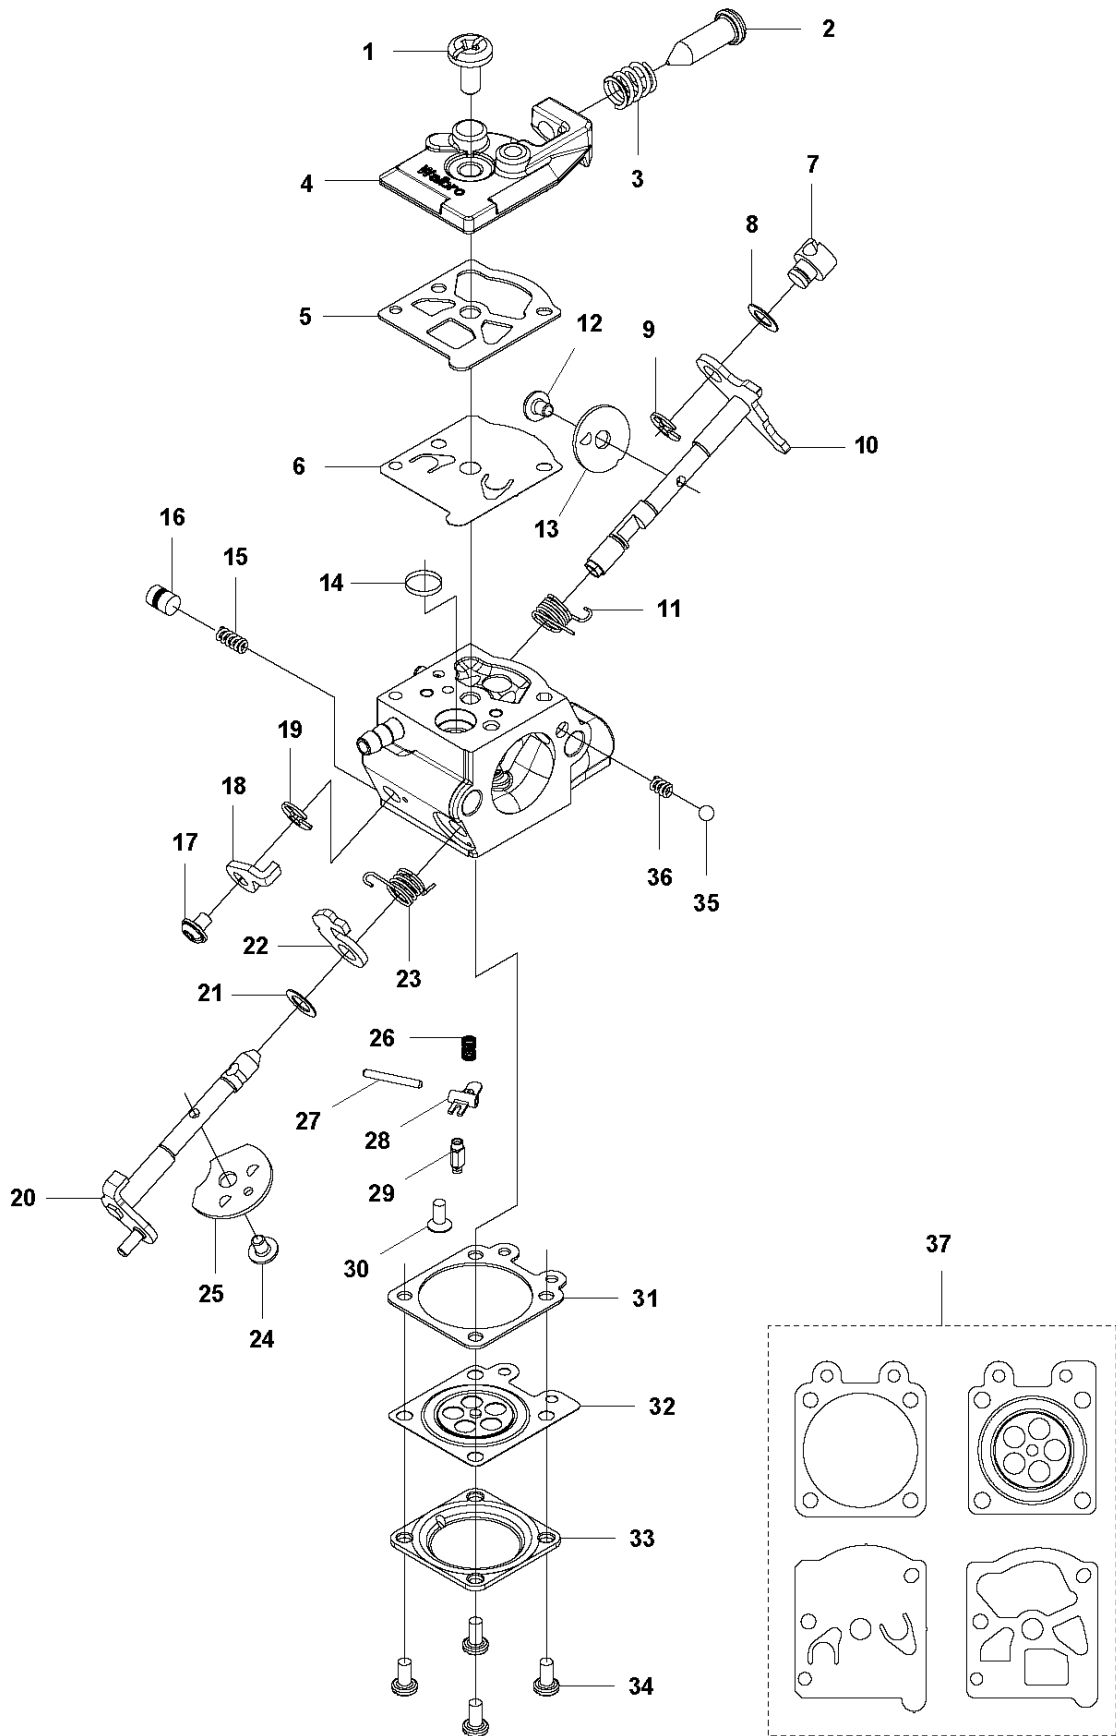

SPARE PARTS LIST

TRIMMERS/EDGERS

524 L

R2 524L, 525L, LS, LST, LK, RJX, RJD, RS, RX, RXT, RK
ACCESSORIES

ACCESSORIES

524 L

Ref	Part No	Description	Remark	QTY	KIT
1	502 28 59-01	STOP		1	
2	575 73 82-02	COMBINATION WRENCH		1	
3	501 60 02-03	SCREWDRIVER		1	
4	502 21 58-01	WRENCH		1	
5	531 00 92-48	FILTER OIL		1	
6	503 97 64-01	GREASE		1	
7	537 35 36-01	LOOP		1	
8	537 13 04-02	KNOB		1	7
9	537 35 01-01	LOOP		1	7
10	725 23 31-51	SCREW		1	7
11	537 31 29-01	TRANSPORT GUARD	200 - 275mm	1	
12	537 21 62-01	HARNESS		1	
12	537 21 62-02	HARNESS	USA	1	
13	537 21 63-01	HARNESS		1	
13	537 21 63-02	HARNESS	USA	1	
14	503 73 40-01	FRONT PIECE		1	13
15	503 73 41-02	FRONT PIECE		1	13
16	502 02 28-02	WELT HOOK		1	13

Q 524, 525
CARBURETOR

CARBURETOR

524 L

Ref	Part No	Description	Remark	QTY KIT
1	520 97 63-01	SCREW		1
2	577 81 57-01	SCREW		1
3	513 59 32-01	SPRING		1
4	579 19 06-01	COVER		1
5	520 95 48-01	GASKET		1
6	502 21 36-01	DIAPHRAGM PUMP		1
7	513 40 08-01	SWIVEL		1
8	516 52 42-01	WASHER		1
9	506 73 86-01	RING		1
10	579 19 07-01	SHAFT		1
11	577 81 55-01	SPRING		1
12	520 75 98-01	SCREW		1
13	520 97 86-01	VALVE		1
14	520 95 70-01	SCREEN		1
15	505 05 79-01	SPRING		1
16	584 90 12-01	PISTON ASSY		1
17	520 75 98-01	SCREW		1
18	579 19 08-01	LEVER		1
19	505 05 65-01	RING		1
20	579 19 10-01	SHAFT		1
21	516 52 42-01	WASHER		1
22	584 90 13-01	LEVER		1
23	579 19 11-01	SPRING		1
24	520 75 98-01	SCREW		1
25	581 15 49-01	VALVE		1
26	578 89 54-01	SPRING		1
27	520 97 74-01	PIN		1
28	577 80 72-01	LEVER		1
29	521 08 54-01	VALVE.INLET		1
30	577 80 71-01	SCREW		1
31	516 97 21-01	GASKET		1
32	577 80 70-01	DIAPHRAGM		1
33	514 18 92-01	COVER		1
34	520 97 88-01	SCREW ASSY		4
35	514 24 26-01	BALL		1
36	514 24 33-01	SPRING.CHOKE		1
37	580 68 48-01	GASKET KIT	Coomopes by item 5, 6, 31 and 32	1