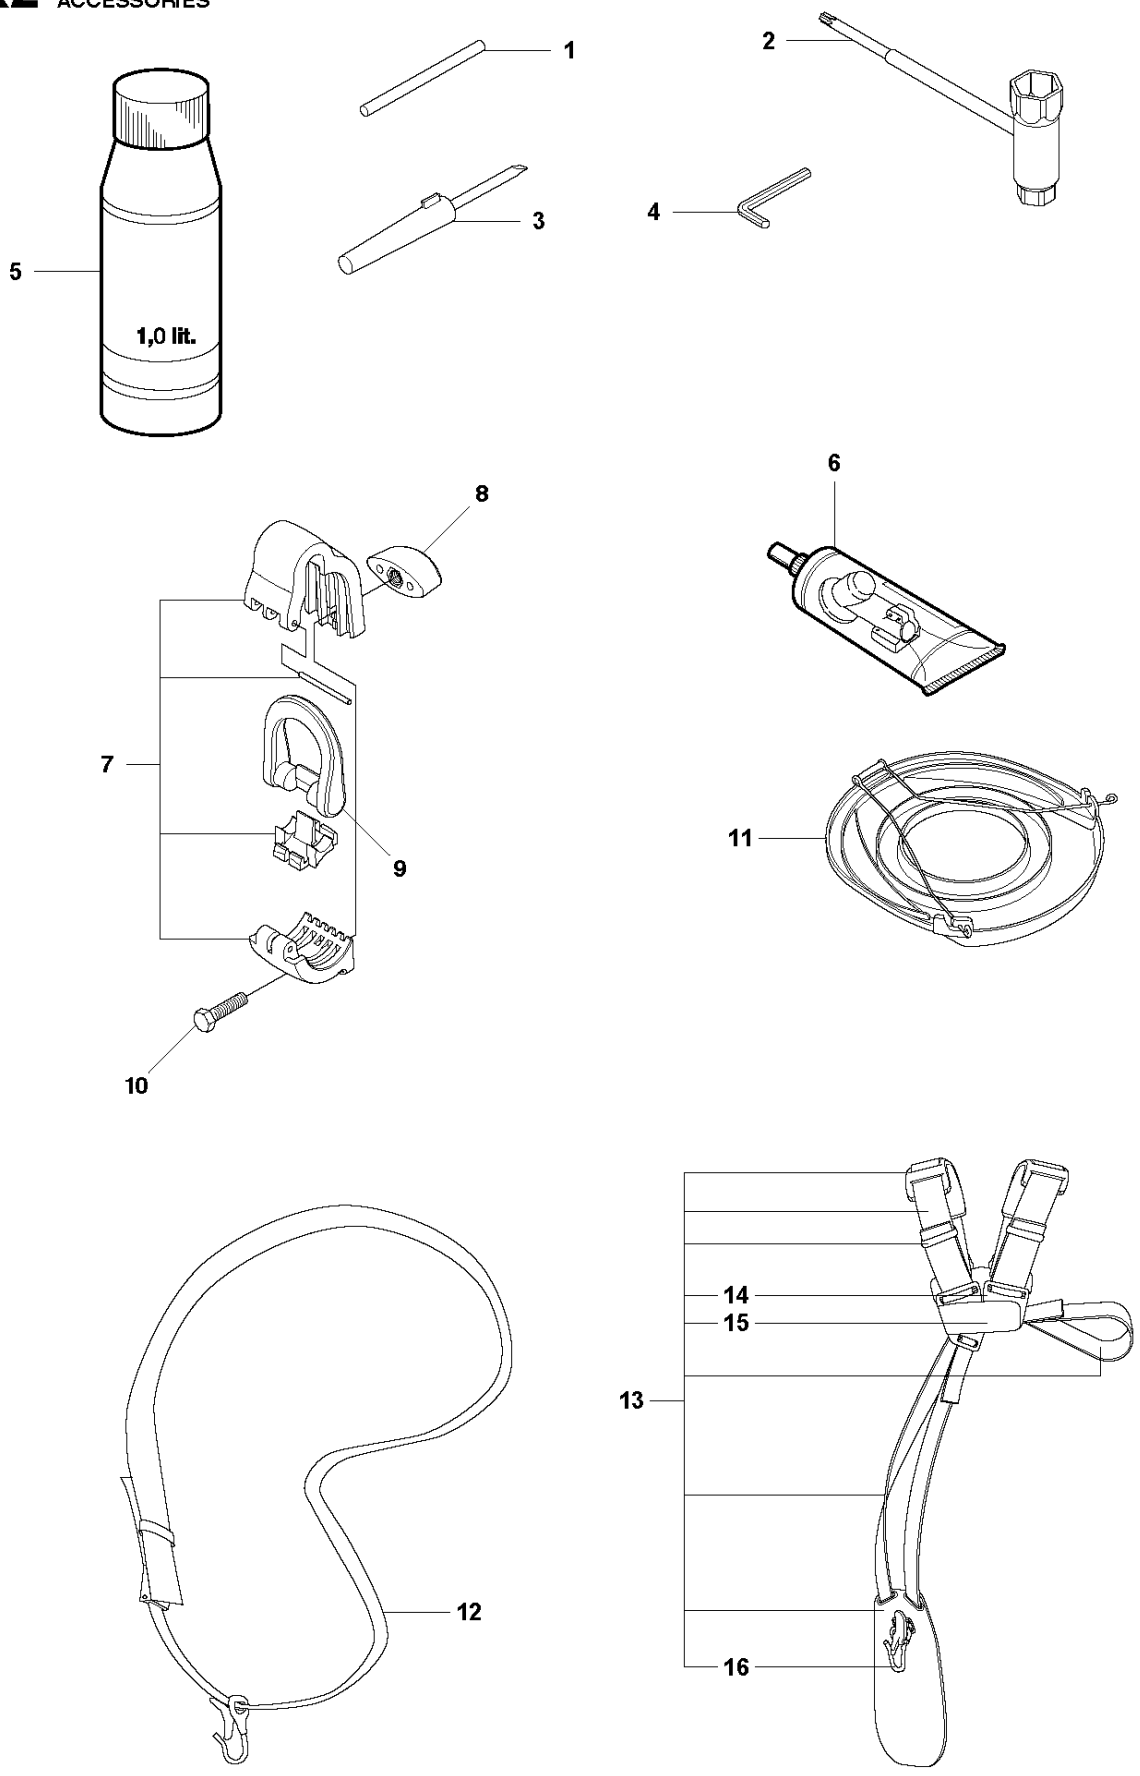

SPARE PARTS LIST

TRIMMERS/EDGERS

524 L

R2 524L, 525L, LS, LST, LK, RJX, RJD, RS, RX, RXT, RK
ACCESSORIES

ACCESSORIES

524 L

Ref	Part No	Description	Remark	QTY	KIT
1	502 28 59-01	STOP		1	
2	575 73 82-02	COMBINATION WRENCH		1	
3	501 60 02-03	SCREWDRIVER		1	
4	502 21 58-01	WRENCH		1	
5	531 00 92-48	FILTER OIL		1	
6	503 97 64-01	GREASE		1	
7	537 35 36-01	LOOP		1	
8	537 13 04-02	KNOB		1	7
9	537 35 01-01	LOOP		1	7
10	725 23 31-51	SCREW		1	7
11	537 31 29-01	TRANSPORT GUARD	200 - 275mm	1	
12	537 21 62-01	HARNESS		1	
12	537 21 62-02	HARNESS	USA	1	
13	537 21 63-01	HARNESS		1	
13	537 21 63-02	HARNESS	USA	1	
14	503 73 40-01	FRONT PIECE		1	13
15	503 73 41-02	FRONT PIECE		1	13
16	502 02 28-02	WELT HOOK		1	13

Q 524, 525
CARBURETOR

CARBURETOR

524 L

Ref	Part No	Description	Remark	QTY KIT
1	520 97 63-01	SCREW		1
2	577 81 57-01	SCREW		1
3	513 59 32-01	SPRING		1
4	579 19 06-01	COVER		1
5	520 95 48-01	GASKET		1
6	502 21 36-01	DIAPHRAGM PUMP		1
7	513 40 08-01	SWIVEL		1
8	516 52 42-01	WASHER		1
9	506 73 86-01	RING		1
10	579 19 07-01	SHAFT		1
11	577 81 55-01	SPRING		1
12	520 75 98-01	SCREW		1
13	520 97 86-01	VALVE		1
14	520 95 70-01	SCREEN		1
15	505 05 79-01	SPRING		1
16	584 90 12-01	PISTON ASSY		1
17	520 75 98-01	SCREW		1
18	579 19 08-01	LEVER		1
19	505 05 65-01	RING		1
20	579 19 10-01	SHAFT		1
21	516 52 42-01	WASHER		1
22	584 90 13-01	LEVER		1
23	579 19 11-01	SPRING		1
24	520 75 98-01	SCREW		1
25	581 15 49-01	VALVE		1
26	578 89 54-01	SPRING		1
27	520 97 74-01	PIN		1
28	577 80 72-01	LEVER		1
29	521 08 54-01	VALVE.INLET		1
30	577 80 71-01	SCREW		1
31	516 97 21-01	GASKET		1
32	577 80 70-01	DIAPHRAGM		1
33	514 18 92-01	COVER		1
34	520 97 88-01	SCREW ASSY		4
35	514 24 26-01	BALL		1
36	514 24 33-01	SPRING.CHOKE		1
37	580 68 48-01	GASKET KIT	Coomopes by item 5, 6, 31 and 32	1