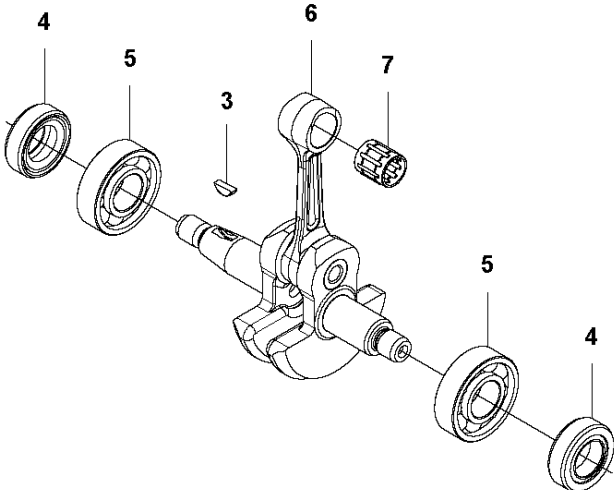

G1 524L, 525L, LS, LST, RJD, RS
COVERS

COVER

524 L

Ref	Part No	Description	Remark	QTY	KIT
1	503 21 35-12	SCREW CCRPANT		2	
2	576 40 45-01	ARM PROTECTION		1	
3	577 81 54-01	BOLT		1	
4	592 62 13-01	CYLINDER COVER	To be used with 576404101 Housing clutch	1	
4	592 62 13-02	CYLINDER COVER	To be used with 588567701 Housing clutch	1	
5	576 40 47-01	MUFFLER GUARD		1	
6	577 81 54-01	BOLT		1	
7	577 81 54-01	BOLT		1	
8	576 99 24-02	KNOB		1	9
9	578 40 88-01	FILTER COVER		1	
10	544 25 68-01	SCREW		3	
11	577 84 82-01	COVER		1	
12	577 84 81-01	COVER		1	
13	579 44 58-15	DECAL	524L	1	

N 524, 525
CRANK CASE

CRANKCASE

524 L

Ref	Part No	Description	Remark	QTY KIT
1	529 26 81-01	BOLT		1
2	577 94 20-01	BOLT		2
3	576 42 07-02	BRACKET		1
4	576 42 08-02	BRACKET		1
5	576 42 05-01	CUSHION		1
6	577 81 54-01	BOLT		4
7	588 56 77-01	HOUSING		1
8	525 95 32-01	BEARING		1
9	506 60 99-01	RING		1
10	504 11 43-01	SCREW		3
11	581 30 86-01	CRANKCASE		1
12	576 39 95-02	GASKET		1

P 524, 525
CRANK SHAFT

CRANKSHAFT

524 L

Ref	Part No	Description	Remark	QTY KIT
1	576 40 46-01	MUFFLER		1
2	544 25 68-01	SCREW		1
3	506 68 94-01	KEY		1
4	504 12 15-01	SEALING		2
5	506 61 03-01	BEARING		2
6	579 22 32-01	CRANKSHAFT		1
7	576 40 27-01	BEARING		1