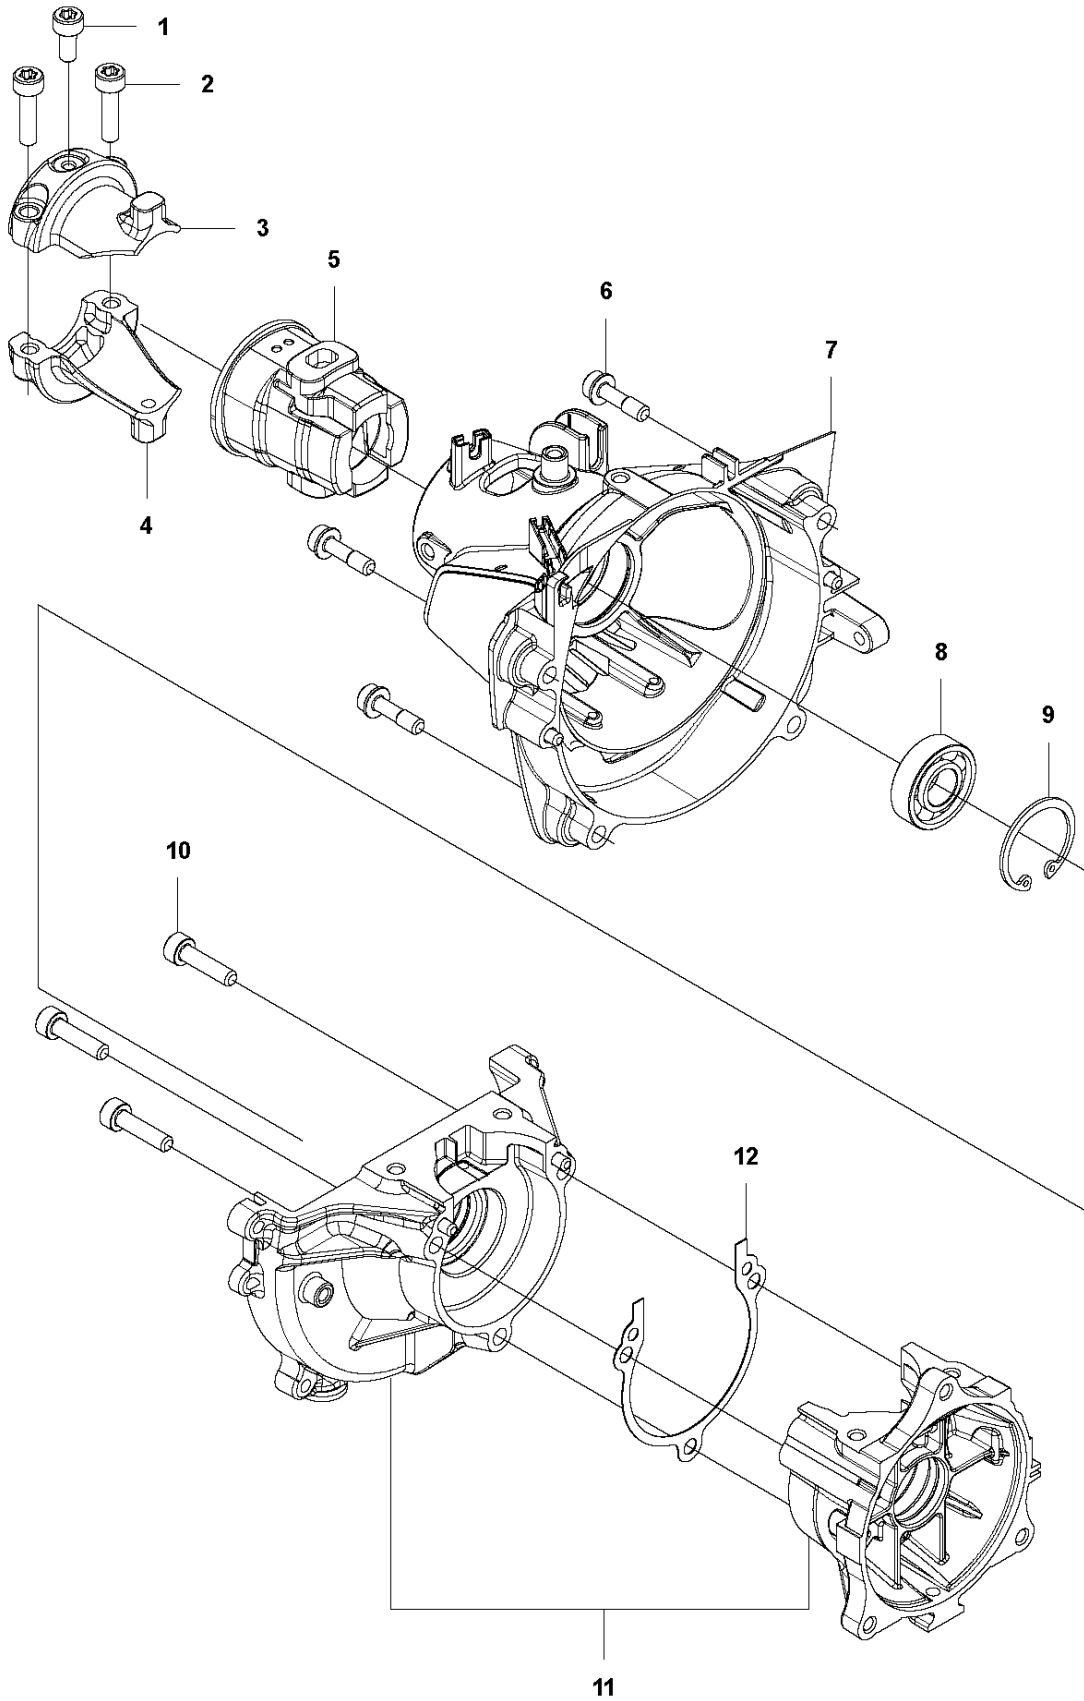

N 524, 525
CRANK CASE

CRANKCASE

524 L

Ref	Part No	Description	Remark	QTY KIT
1	529 26 81-01	BOLT		1
2	577 94 20-01	BOLT		2
3	576 42 07-02	BRACKET		1
4	576 42 08-02	BRACKET		1
5	576 42 05-01	CUSHION		1
6	577 81 54-01	BOLT		4
7	588 56 77-01	HOUSING		1
8	525 95 32-01	BEARING		1
9	506 60 99-01	RING		1
10	504 11 43-01	SCREW		3
11	581 30 86-01	CRANKCASE		1
12	576 39 95-02	GASKET		1