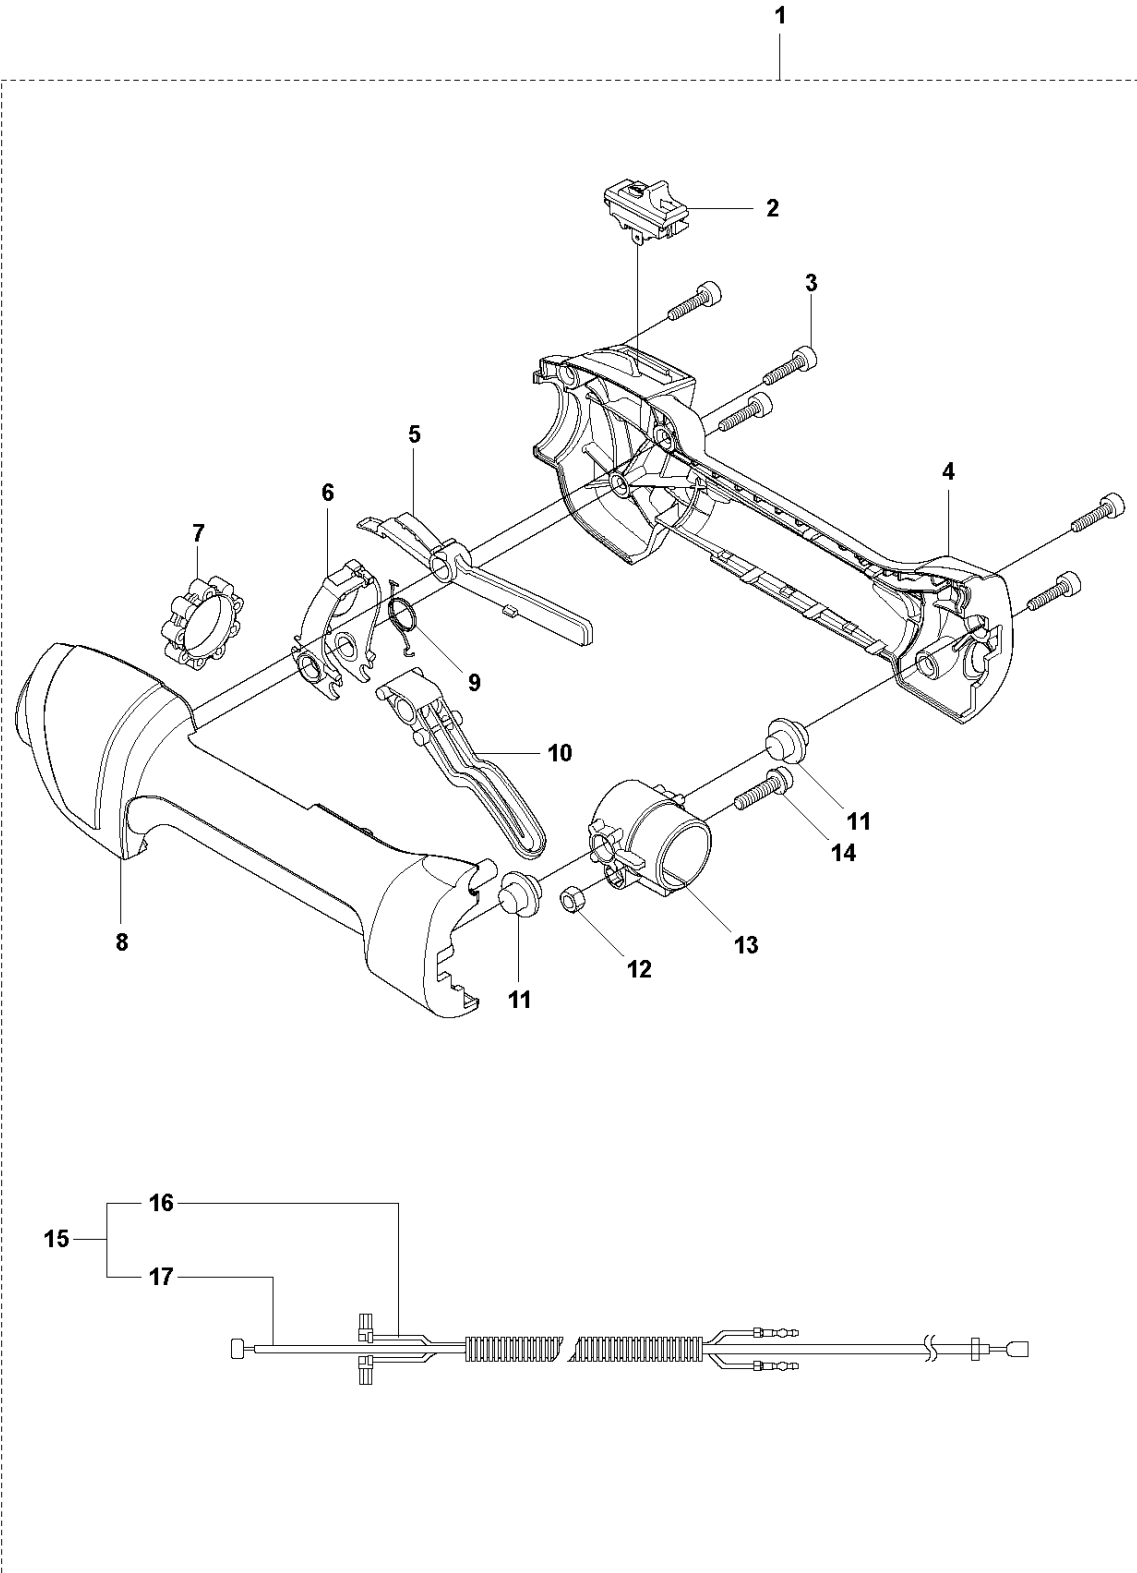

F 524L, 525L, LS, LST, LK, RJX, RJD
THROTTLE CONTROLS

THROTTLE CONTROLS

524 L

Ref	Part No	Description	Remark	QTY	KIT
1	578 27 95-01	THROTTLE CONTROL	L, LS, LST, RJX	1	
2	537 41 90-01	SWITCH		1	1
3	575 96 05-01	SCREW IHSCT		5	1
4	544 23 84-01	HANDLE HALF	L, LS, LST, RJX	1	1
5	503 87 80-01	THROTTLE LOCKOUT		1	1
6	503 91 81-01	THROTTLE LEVER		1	1
7	503 96 14-01	ABSORBER		1	1
8	544 23 85-01	HANDLE HALF	L, LS, LST, RJX	1	1
9	544 10 08-01	RECOIL SPRING		1	1
10	503 87 79-03	THROTTLE TRIGGER		1	1
11	544 10 17-03	DAMPER	L, LS, LST, RJX	2	1
12	731 23 14-01	HEXAGON NUT		1	1
13	544 11 21-01	RETAINER		1	1
14	577 94 20-01	BOLT		1	1
15	578 27 96-01	WIRING		1	1
16	502 53 16-01	SHORT CIRCUIT CABLE		1	1, 15
17	578 86 78-01	THROTTLE CABLE		1	1, 15