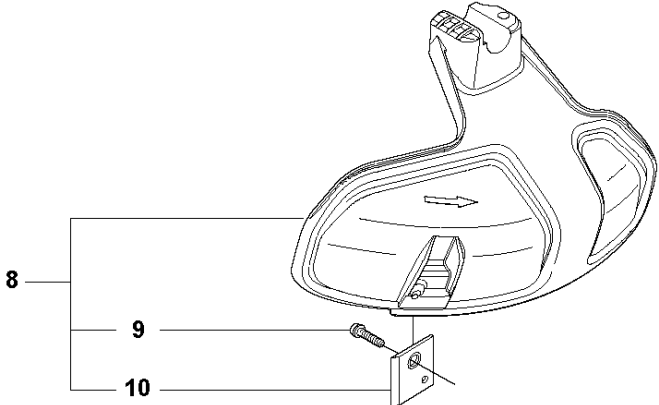

524L, 525L, LS, LST, LK, RJX, RJD, RS, RX, RXT, RK