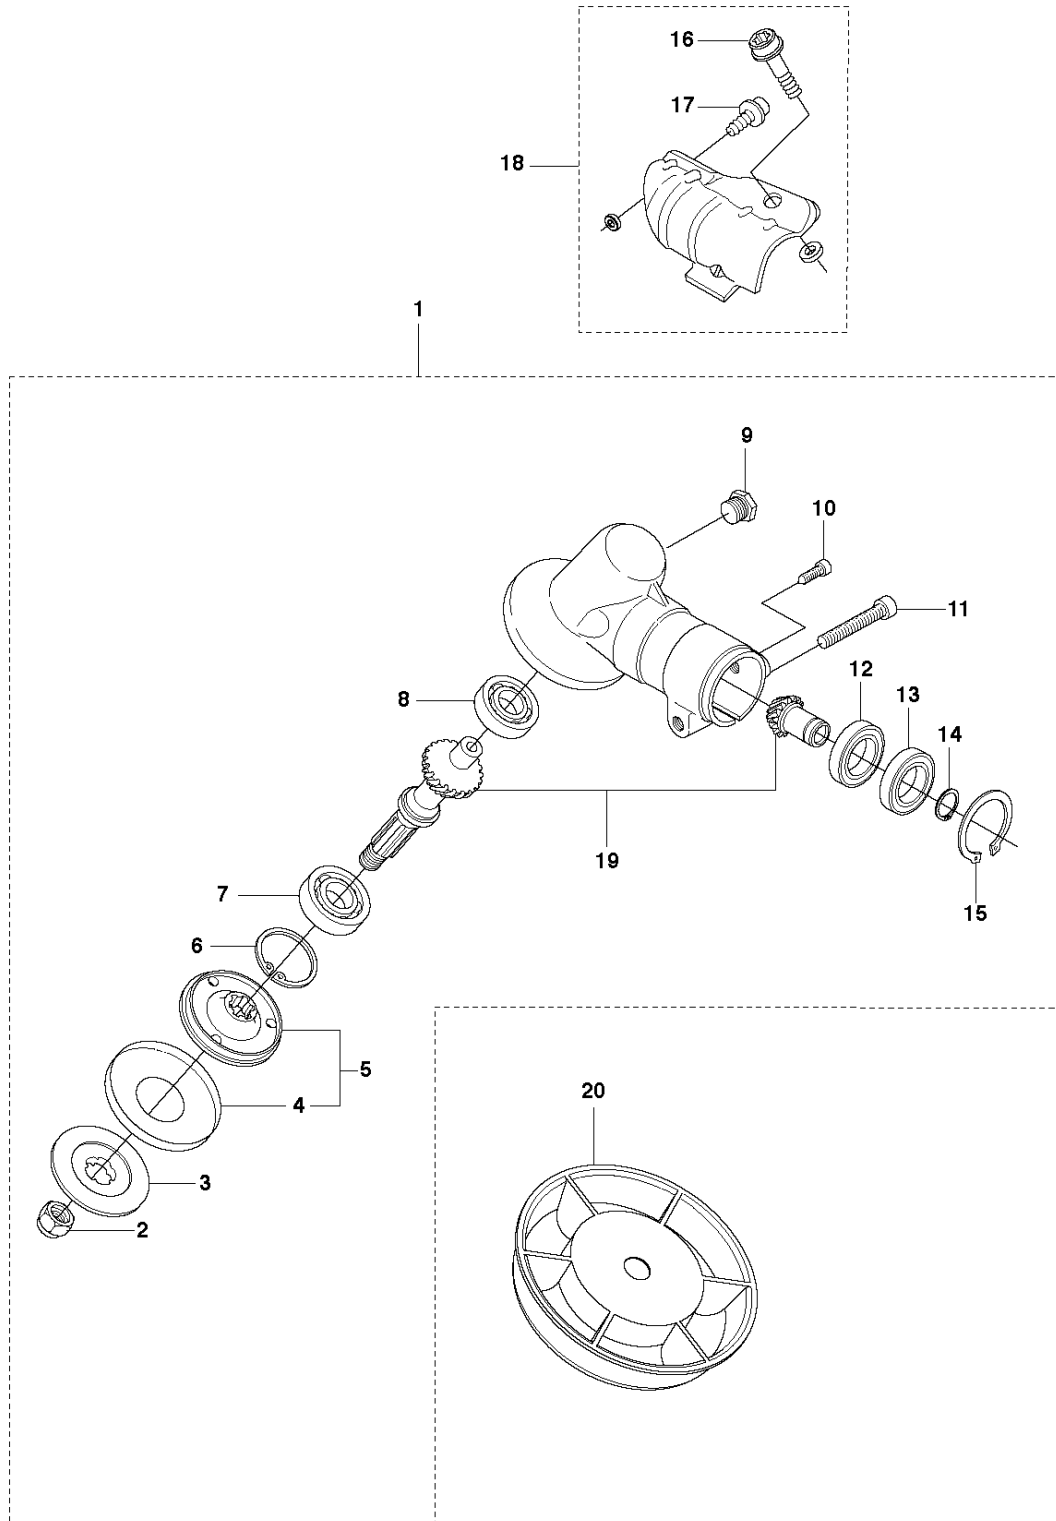

A1 524L, 525L, LS, LK, RJX, RJD, RS, RX, RXT, RK
BEVEL GEAR

BEVEL GEAR

524 L

Ref	Part No	Description	Remark	QTY	KIT
1	537 19 92-02	BEVEL GEAR ASSY		1	
2	503 85 63-01	NUT		1	1
3	537 28 56-01	SUPPORT FLANGE		1	1
4	537 29 26-01	CUP		1	1
5	537 23 49-01	DRIVER ASSY		1	1
6	735 31 28-10	CIRCLIP		1	1
7	503 25 24-01	BALL BEARING		1	1
8	738 21 98-00	BALL BEARING		1	1
9	503 20 15-01	SCREW IHHM		1	1
10	503 20 14-12	SCREW IHSCFMO		1	1
11	503 20 07-25	SCREW IHSCFM		1	1
12	738 21 99-00	BALL BEARING		1	1
13	738 21 99-02	BALL BEARING		1	1
14	735 31 11-00	CIRCLIP		1	1
15	735 31 25-10	CIRCLIP		1	1
16	544 21 84-20	SCREW ITXSCM		1	18
17	501 98 10-01	SCREW ITXSCM		1	18
18	574 30 69-03	CLAMP		1	
20	503 89 01-01	SUPPORT CUP		1