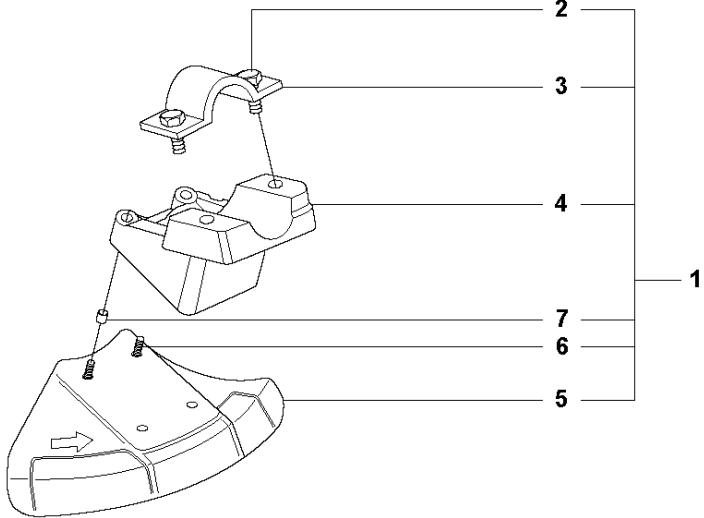

R1 525 RX, RXT, RK
ACCESSORIES