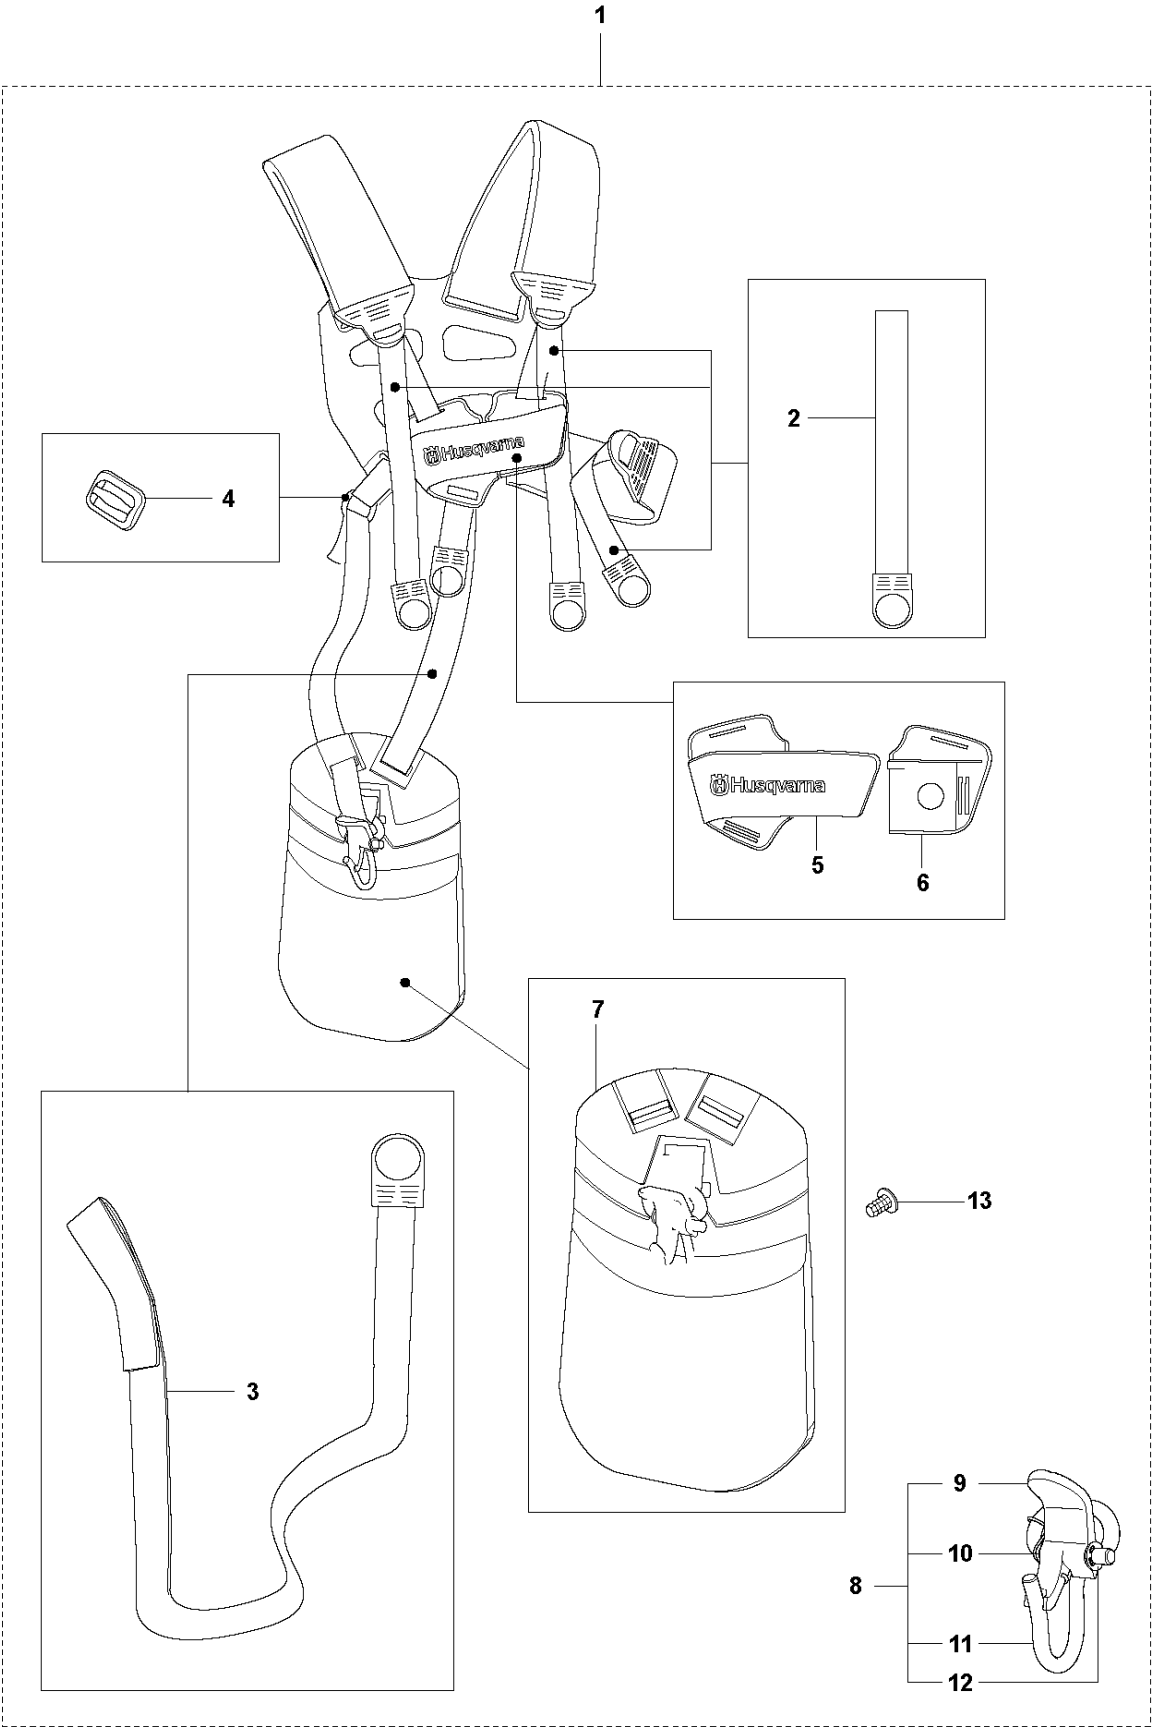

M 524, 525
CYLINDER PISTON & MUFFLER

CYLINDER, PISTON & MUFFLER

524 L

Ref	Part No	Description	Remark	QTY	KIT
1	544 25 68-01	SCREW		2	
2	578 78 53-01	PLATE		1	
3	504 11 43-01	SCREW		4	
4	577 97 90-01	CYLINDER		1	
5	576 39 87-02	GASKET		1	
6	506 61 81-01	RING		2	
7	577 91 74-01	PISTON		1	
8	505 04 07-01	PIN		1	
9	505 04 52-01	RING		2	
10	580 52 36-01	MUFFLER ASSY		1	
10	585 03 29-01	MUFFLER ASSY	Australia / New Zealand	1	
11	578 40 81-01	GASKET		1	
12	504 11 43-01	SCREW		2	
13	580 51 44-01	SPARK ARRESTER		1	10
14	729 57 74-05	SCREW CRPANT		1	10

K2 524L, 525LK, RJX, RX, RXT, RK
FUEL TANK

FUEL TANK

524 L

Ref	Part No	Description	Remark	QTY	KIT
1	576 40 51-02	FUEL TANK		1	
2	577 50 99-03	PIPE		1	1
3	506 70 70-01	CLIP		1	1
4	503 44 32-01	FUEL FILTER		1	1
5	579 64 57-03	TANK CAP		1	1
6	576 40 49-01	SKID PLATE		1	
7	577 81 54-01	BOLT		1	

S Duo Balance HARNESS

HARNES

524 L

Ref	Part No	Description	Remark	QTY KIT	
1	537 27 57-01	HARNES		1	
1	537 27 57-03	HARNES	US	1	1
2	503 99 61-01	BAND		3	1
3	503 99 61-03	BAND		1	1
4	537 11 35-01	RETAINER		1	1
5	537 28 84-01	FRONT PIECE		1	1
6	537 28 83-01	FRONT PIECE		1	1
7	537 27 59-01	HIP PAD		1	1
8	502 02 28-01	HOOK		1	1
9	502 02 30-02	LOCK		1	1,8
10	586 34 10-01	SPRING		1	1,8
11	502 02 29-02	HOOK		1	1,8
12	735 31 09-20	E-CLIP		1	1,8
13	537 17 54-01	HIP PAD		3	1

IGNITION SYSTEM & CLUTCH

524 L

Ref	Part No	Description	Remark	QTY	KIT
1	588 14 15-01	IGNITION COIL		1	
2	584 82 66-01	IGNITION CABLE		1	1
3	579 59 07-01	TUBE		1	1
4	576 40 40-01	SPARK PLUG CAP		1	1
5	580 63 48-01	SPRING		1	1
6	584 96 81-01	SPARK PLUG	BPMR-8Y : NGK	1	
7	521 51 58-01	BOLT		2	
8	521 76 97-01	SPACER		2	
9	577 85 17-01	SHORT CIRCUIT CABLE		1	
10	516 12 41-01	RING		1	
11	581 14 20-01	CLUTCH DRUM		1	
12	513 18 96-01	SCREW		2	
13	521 75 82-01	WASHER		2	
14	577 05 28-01	CLUTCH ASSY		1	
15	576 40 07-01	CLUTCH SPRING		1	14
16	504 11 80-01	NUT		1	
17	578 96 78-01	FLYWHEEL		1	
18	505 05 44-01	WASHER		2	