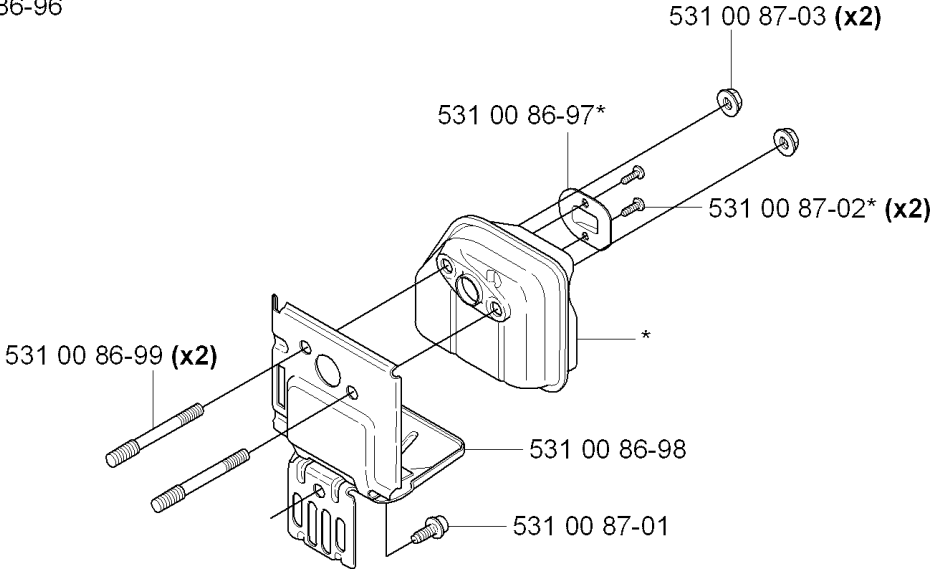

*compl 531 00 86-96