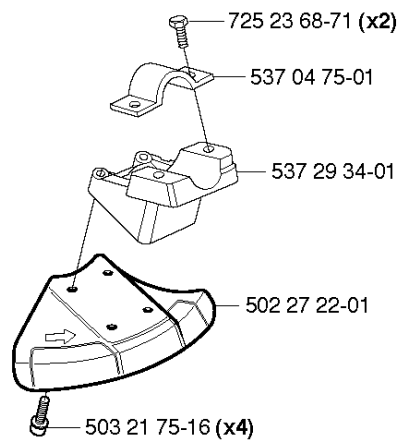

*compl 537 29 95-01