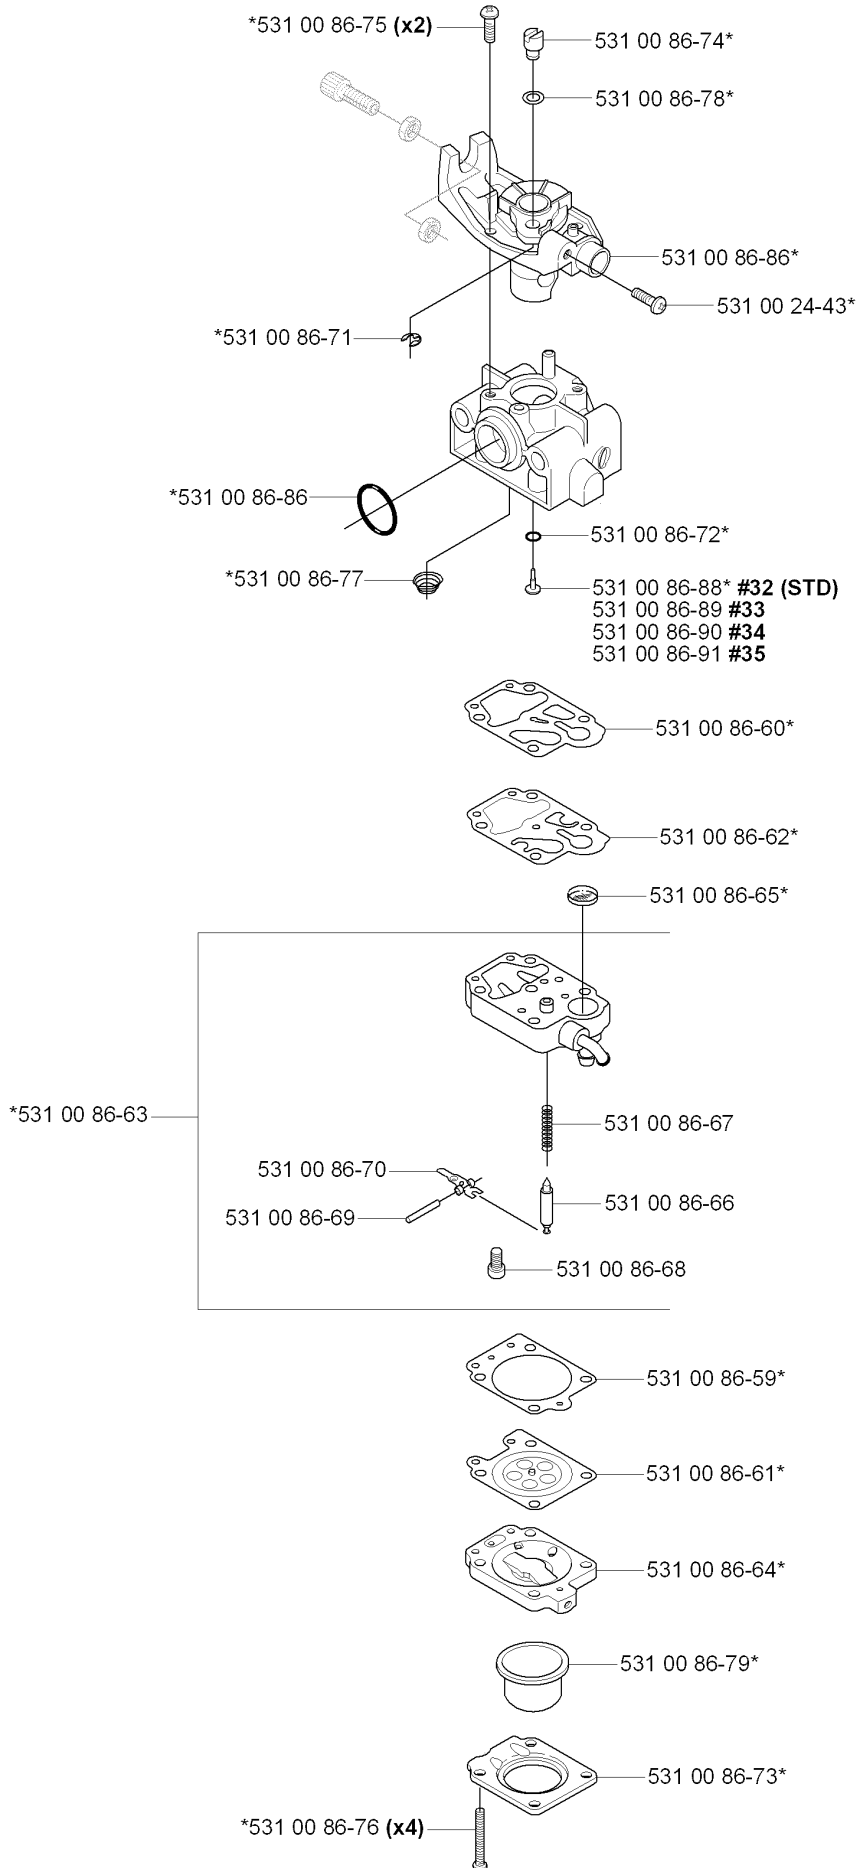

S *compl 531 00 86-81 Walbro WYB-6B

Walbro WYB-6B