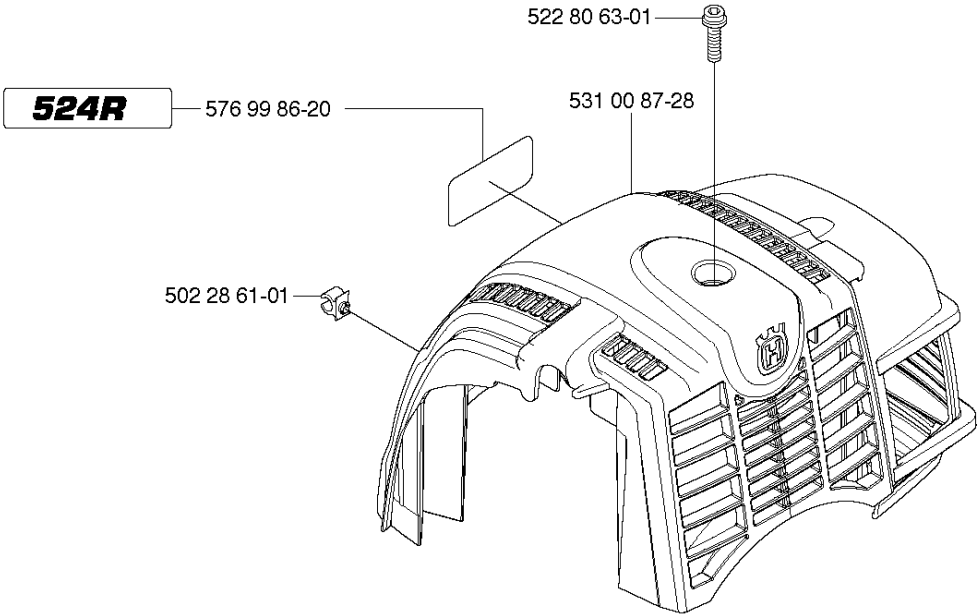

G 524R
CYLINDER COVER