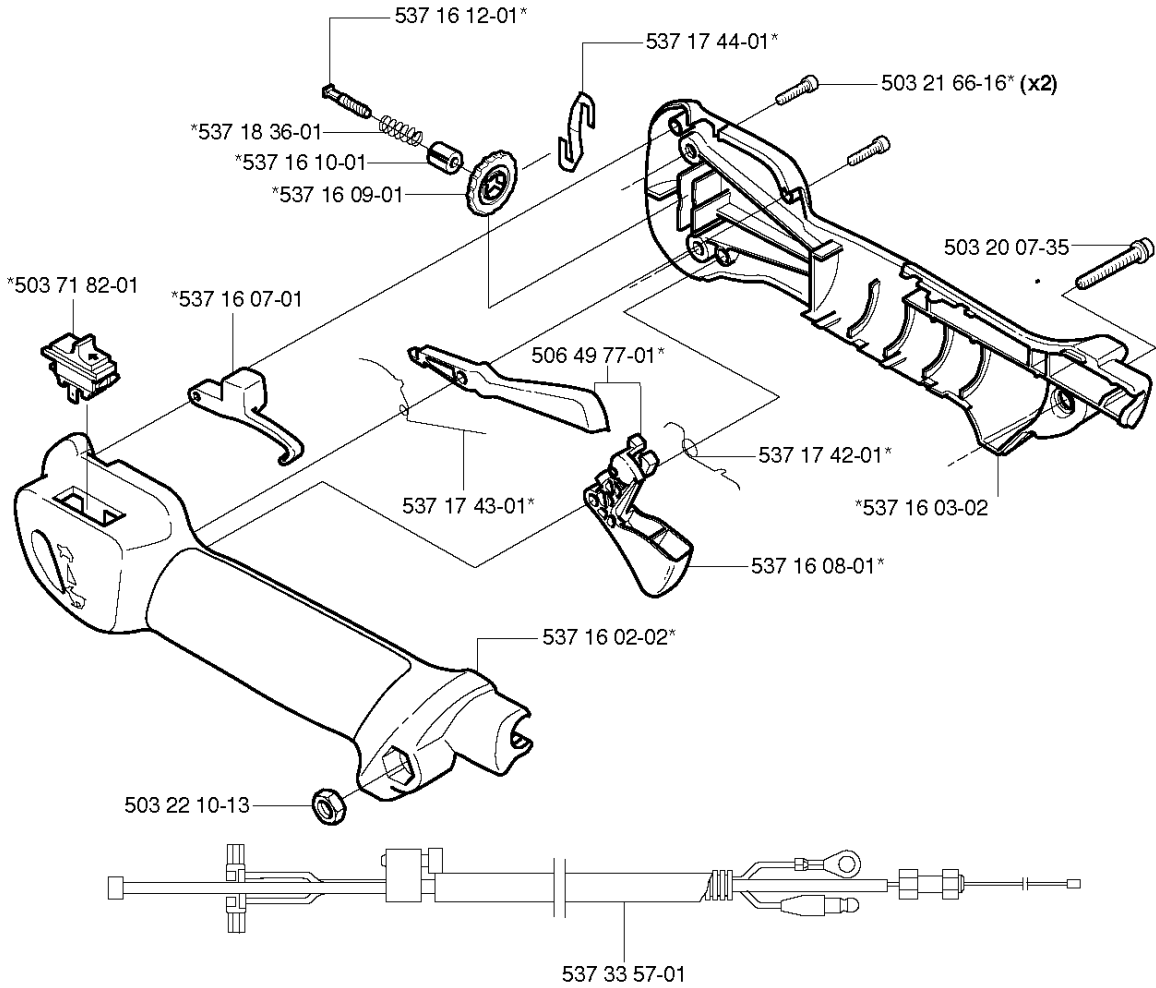

R 524R
GUARDS
*compl 503 93 42-02

*compl 537 29 95-01

GUARDS

524 R

Part No	Description	Remark	QTY KIT
502 27 22-01	SAW BLADE GUARD		1
503 21 07-16	SCREW IHSC T		1
503 21 75-16	SCREW IHSC FT		4
503 79 88-01	BLADE		1
503 93 42-02	COMBI GUARD		1
537 04 75-01	CLAMP		1
537 29 34-01	ADAPTER		1
537 29 95-01	SAW BLADE GUARD		1
725 23 68-71	SCREW EHHM		2

F 524R
HANDLE & CONTROLS

*compl 537 18 35-07

HANDLE & CONTROLS

524 R

Part No	Description	Remark	QTY KIT
503 20 07-35	SCREW IHSCFM		1
503 21 66-16	SCREW IHSCT		2
503 22 10-13	HEXAGON NUT		1
503 71 82-01	SWITCH		1
506 49 77-01	THROTTLE CONTROL		1
537 16 02-02	HANDLE HALF	Replaced by 537 18 35-07 HANDLE SYSTEM cpl	1
537 16 02-09	HANDLE HALF	Without hole for Steering wheel assy	1
537 16 03-02	HANDLE HALF		1
537 16 07-01	STARTER THROTTLE LOC		1
537 16 08-01	THROTTLE TRIGGER		1
537 16 09-01	STEERING WHEEL	Does not fit with HANDLE HALF 537 16 02-09	1
537 16 10-01	HUB	Does not fit with HANDLE HALF 537 16 02-09	1
537 16 12-01	SCREW	Does not fit with HANDLE HALF 537 16 02-09	1
537 17 42-01	SPRING THROTTLE TRIG		1
537 17 43-01	SPRING		1
537 17 44-01	SPRING	Does not fit with HANDLE HALF 537 16 02-09	1
537 18 35-07	HANDLE SYSTEM		1
537 18 36-01	SPRING	Does not fit with HANDLE HALF 537 16 02-09	1
537 33 57-01	WIRING ASSY		1