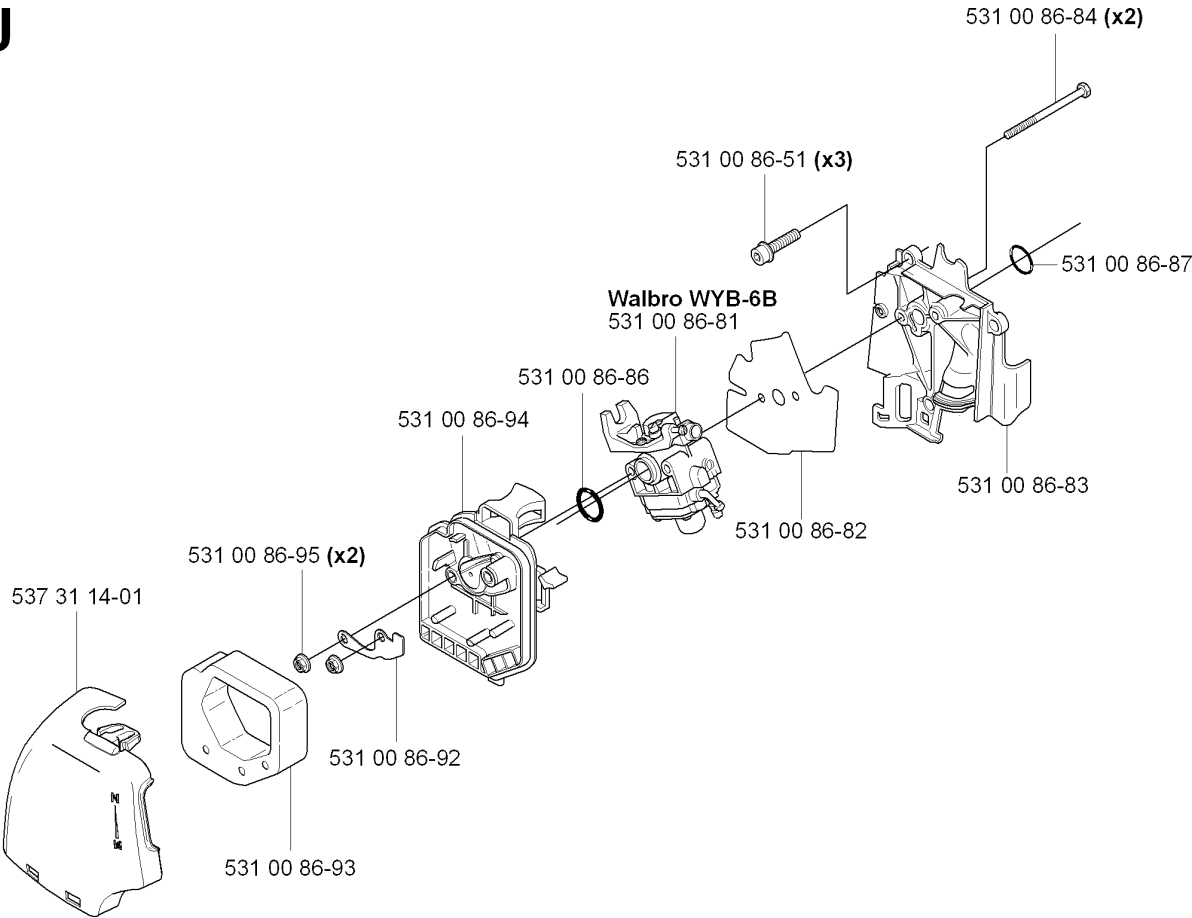

A 524R
BEVEL GEAR
*compl 537 19 92-02

BEVEL GEAR

524 R

Part No	Description	Remark	QTY KIT
503 20 07-12	SCREW IHSCFM		1
503 20 07-25	SCREW IHSCFM		1
503 20 14-12	SCREW IHSCFMO		1
503 20 15-01	SCREW IHHM		1
503 25 24-01	BALL BEARING		1
503 85 63-01	NUT		1
503 93 55-01	CLAMP.GUARD		1
537 19 92-02	BEVEL GEAR ASSY		1
537 23 49-01	DRIVER ASSY		1
537 28 56-01	SUPPORT FLANGE		1
537 29 26-01	CUP		1
725 23 70-51	SCREW		1
735 31 11-00	CIRCLIP		1
735 31 25-10	CIRCLIP		1
735 31 28-10	CIRCLIP		1
738 21 98-00	BALL BEARING		1
738 21 99-00	BALL BEARING		1
738 21 99-02	BALL BEARING		1

J

CARBURETOR & AIR FILTER

524 R

Part No	Description	Remark	QTY KIT
531 00 86-51	SCREW		3
531 00 86-81	CARBURETTOR		1
531 00 86-82	GASKET		1
531 00 86-83	MANIFOLD		1
531 00 86-84	SCREW		2
531 00 86-86	O-RING		1
531 00 86-87	O-RING		1
531 00 86-92	PLATE		1
531 00 86-93	AIR FILTER		1
531 00 86-94	AIR FILTER HOLDER		1
531 00 86-95	NUT		2
537 31 14-01	FILTER COVER		1

P

CYLINDER & CRANKCASE

524 R

Part No	Description	Remark	QTY KIT
531 00 86-08	SPARE PARTS		1
531 00 86-09	DEFLECTION LIMITER		1
531 00 86-10	SPARE PARTS		1
531 00 86-11	GASKET		1
531 00 86-12	OIL HOSE		1
531 00 86-13	SPARK PLUG		1
531 00 86-14	SPARK PLUG		1
531 00 86-15	SPARK PLUG		1
531 00 86-16	SCREW		2
531 00 86-17	SCREW		4
531 00 86-18	SCREW		2
531 00 86-19	ADJUSTER		2
531 00 86-20	SCREW		2
531 00 86-21	LOCK NUT		2
531 00 86-22	SCREW		1
531 00 86-23	SCREW		2
531 00 86-24	SPRING PIN		1
531 00 86-25	HOSE CLAMP		1
531 00 86-26	HOSE CLAMP		1
531 00 87-21	CRANKCASE		1
531 00 87-22	COVER		1
531 00 87-23	GASKET		1
531 00 87-24	GROMMET		1
531 00 87-25	FILTER		1
531 00 87-26	OIL HOSE		1
531 00 87-27	NON RETURN VALVE		1
725 53 25-55	SCREW IHSCM		1