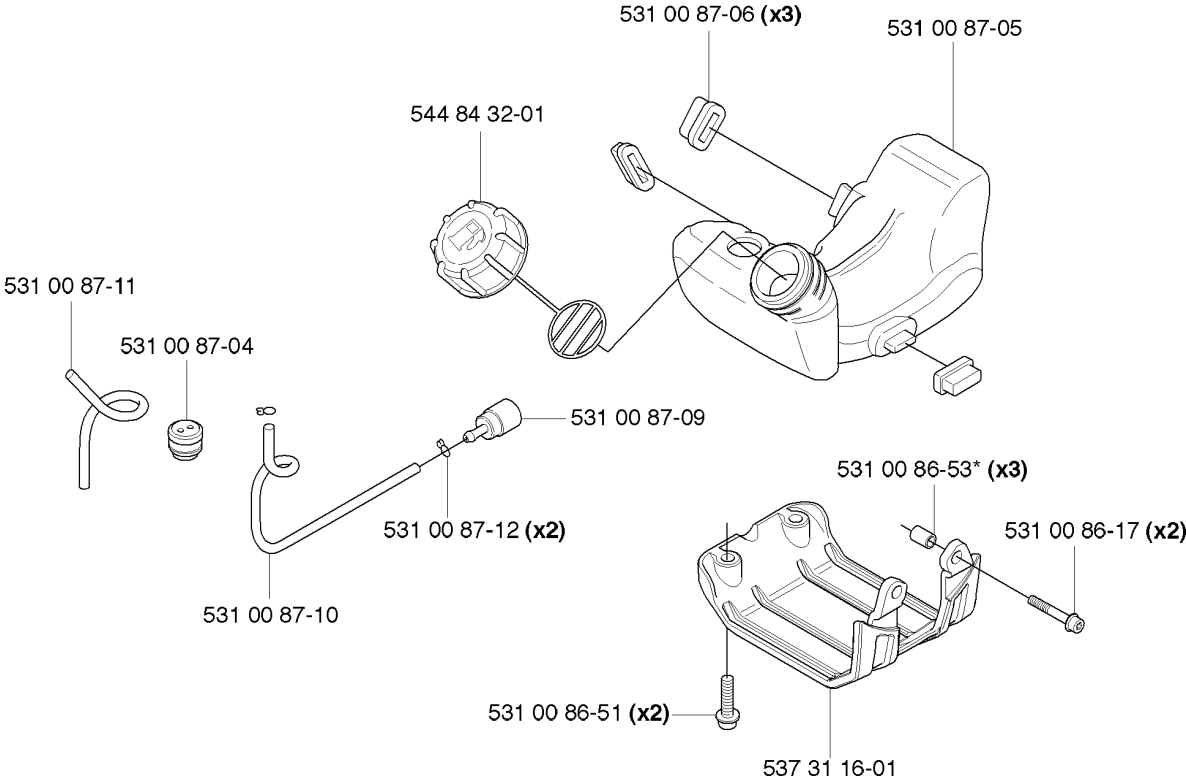

P

CYLINDER & CRANKCASE

524 R

Part No	Description	Remark	QTY KIT
531 00 86-08	SPARE PARTS		1
531 00 86-09	DEFLECTION LIMITER		1
531 00 86-10	SPARE PARTS		1
531 00 86-11	GASKET		1
531 00 86-12	OIL HOSE		1
531 00 86-13	SPARK PLUG		1
531 00 86-14	SPARK PLUG		1
531 00 86-15	SPARK PLUG		1
531 00 86-16	SCREW		2
531 00 86-17	SCREW		4
531 00 86-18	SCREW		2
531 00 86-19	ADJUSTER		2
531 00 86-20	SCREW		2
531 00 86-21	LOCK NUT		2
531 00 86-22	SCREW		1
531 00 86-23	SCREW		2
531 00 86-24	SPRING PIN		1
531 00 86-25	HOSE CLAMP		1
531 00 86-26	HOSE CLAMP		1
531 00 87-21	CRANKCASE		1
531 00 87-22	COVER		1
531 00 87-23	GASKET		1
531 00 87-24	GROMMET		1
531 00 87-25	FILTER		1
531 00 87-26	OIL HOSE		1
531 00 87-27	NON RETURN VALVE		1
725 53 25-55	SCREW IHSCM		1

G 524R
CYLINDER COVER

CYLINDER COVER

524 R

Part No	Description	Remark	QTY KIT
502 28 61-01	CLIP		1
522 80 63-01	SCREW		1
531 00 87-28	CYLINDER COVER ASSY		1
576 99 86-20	LABEL		1

K

FUEL TANK

524 R

Part No	Description	Remark	QTY KIT
531 00 86-17	SCREW		2
531 00 86-51	SCREW		2
531 00 86-53	SLEEVE		3
531 00 87-04	GROMMET		1
531 00 87-05	FUEL TANK		1
531 00 87-06	ELEMENT		3
531 00 87-09	FUEL FILTER		1
531 00 87-10	FUEL HOSE		1
531 00 87-11	RETURN HOSE		1
531 00 87-12	CLIP		2
537 31 16-01	BUMPER		1
544 84 32-01	TANK CAP		1

R 524R
GUARDS
*compl 503 93 42-02

*compl 537 29 95-01

GUARDS

524 R

Part No	Description	Remark	QTY KIT
502 27 22-01	SAW BLADE GUARD		1
503 21 07-16	SCREW IHSC T		1
503 21 75-16	SCREW IHSC FT		4
503 79 88-01	BLADE		1
503 93 42-02	COMBI GUARD		1
537 04 75-01	CLAMP		1
537 29 34-01	ADAPTER		1
537 29 95-01	SAW BLADE GUARD		1
725 23 68-71	SCREW EHHM		2