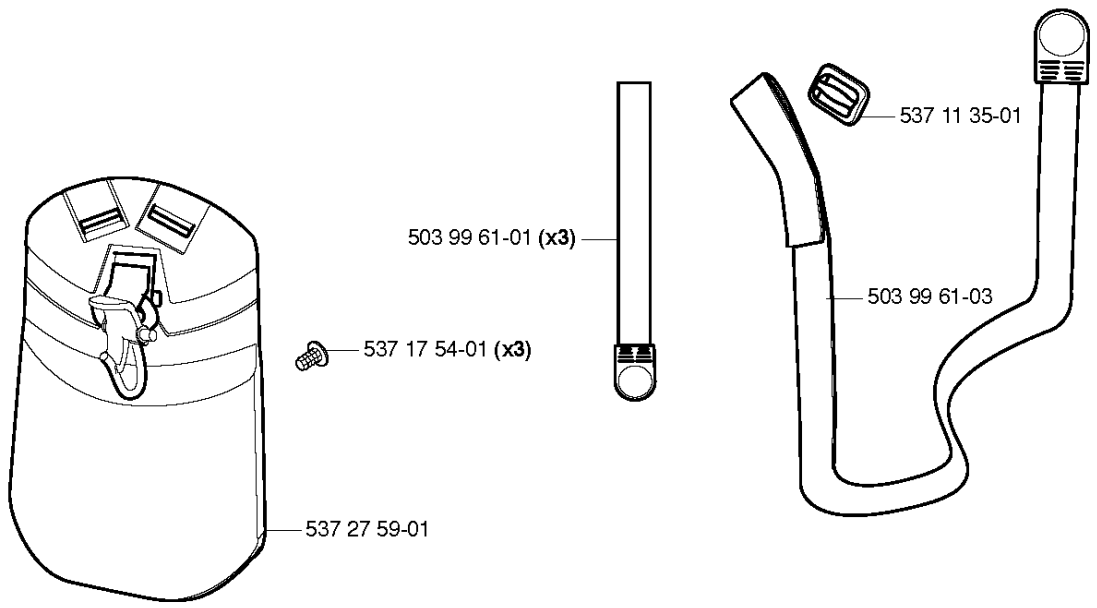

R2 Duo Balance
*compl 537 27 57-02
*compl 537 27 57-04 US