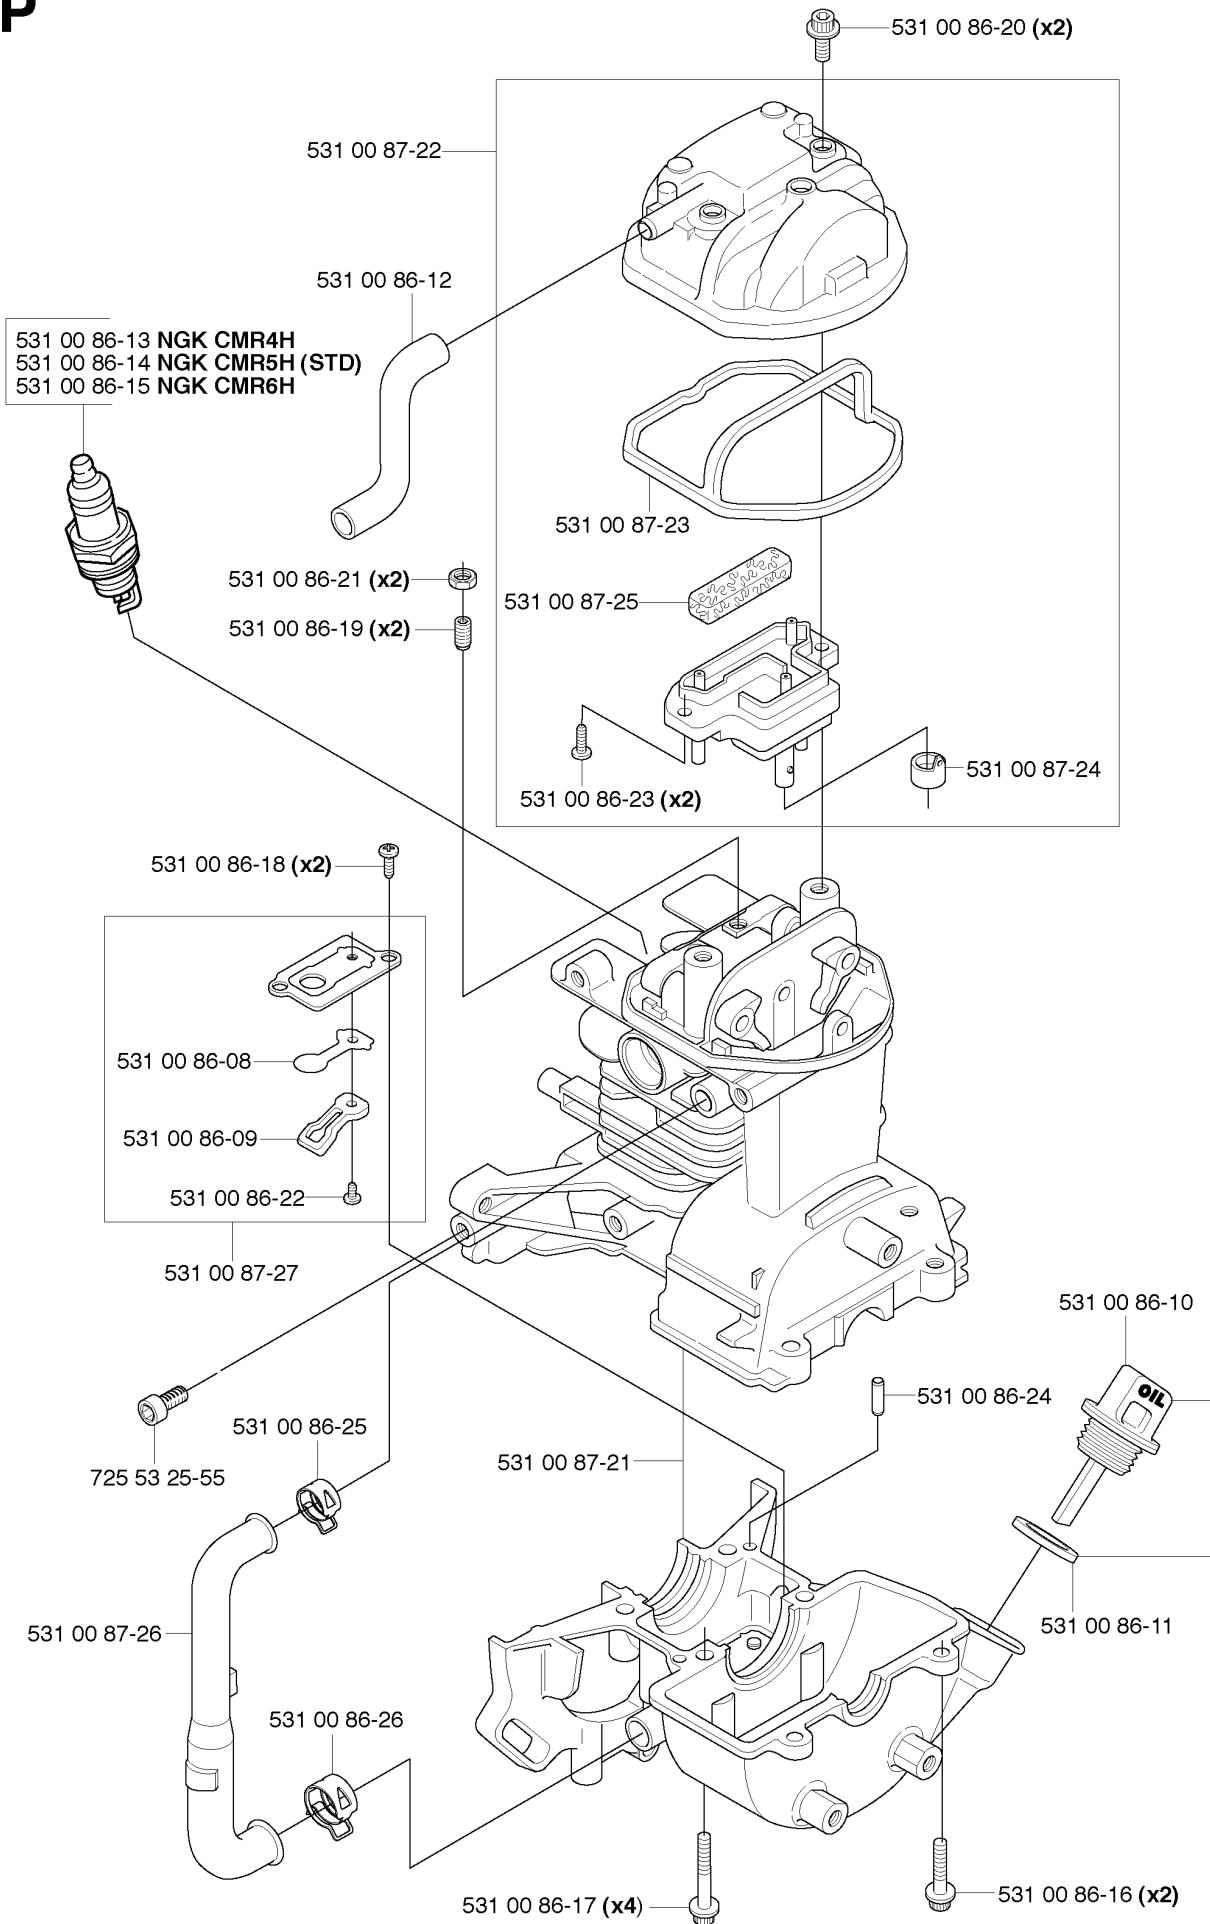

J

CARBURETOR & AIR FILTER

524 R

Part No	Description	Remark	QTY KIT
531 00 86-51	SCREW		3
531 00 86-81	CARBURETTOR		1
531 00 86-82	GASKET		1
531 00 86-83	MANIFOLD		1
531 00 86-84	SCREW		2
531 00 86-86	O-RING		1
531 00 86-87	O-RING		1
531 00 86-92	PLATE		1
531 00 86-93	AIR FILTER		1
531 00 86-94	AIR FILTER HOLDER		1
531 00 86-95	NUT		2
537 31 14-01	FILTER COVER		1

N 524R
CLUTCH

CLUTCH

524 R

Part No	Description	Remark	QTY KIT
503 21 68-25	SCREW IHSCFT		2
503 25 05-01	BALL BEARING		1
503 96 13-01	SCREW		2
503 97 21-01	COVER		1
531 00 86-16	SCREW		3
531 00 86-54	FAN HOUSING		1
531 00 86-55	CLUTCH ASSY		1
531 00 86-56	SCREW		2
531 00 86-57	WASHER		2
531 00 87-29	WASHER		2
537 30 96-01	COMPRESSION SLEEVE		1
537 31 10-01	CLUTCH COVER		1
537 31 11-01	CLUTCH DRUM		1
537 33 67-01	CIRCLIP		1
725 53 70-55	SCREW IHSCM		4

P

CYLINDER & CRANKCASE

524 R

Part No	Description	Remark	QTY KIT
531 00 86-08	SPARE PARTS		1
531 00 86-09	DEFLECTION LIMITER		1
531 00 86-10	SPARE PARTS		1
531 00 86-11	GASKET		1
531 00 86-12	OIL HOSE		1
531 00 86-13	SPARK PLUG		1
531 00 86-14	SPARK PLUG		1
531 00 86-15	SPARK PLUG		1
531 00 86-16	SCREW		2
531 00 86-17	SCREW		4
531 00 86-18	SCREW		2
531 00 86-19	ADJUSTER		2
531 00 86-20	SCREW		2
531 00 86-21	LOCK NUT		2
531 00 86-22	SCREW		1
531 00 86-23	SCREW		2
531 00 86-24	SPRING PIN		1
531 00 86-25	HOSE CLAMP		1
531 00 86-26	HOSE CLAMP		1
531 00 87-21	CRANKCASE		1
531 00 87-22	COVER		1
531 00 87-23	GASKET		1
531 00 87-24	GROMMET		1
531 00 87-25	FILTER		1
531 00 87-26	OIL HOSE		1
531 00 87-27	NON RETURN VALVE		1
725 53 25-55	SCREW IHSCM		1