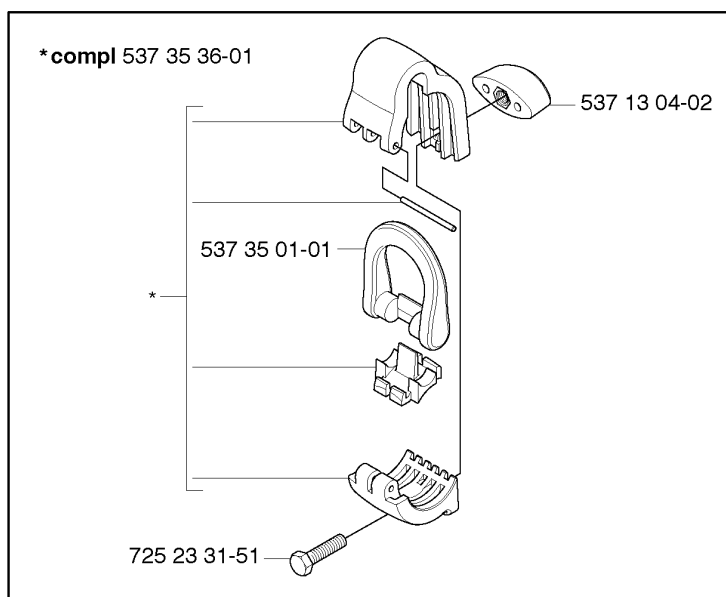

R1 Accessories
Zubehöre
Accessoires
Accesorios
Tillbehör