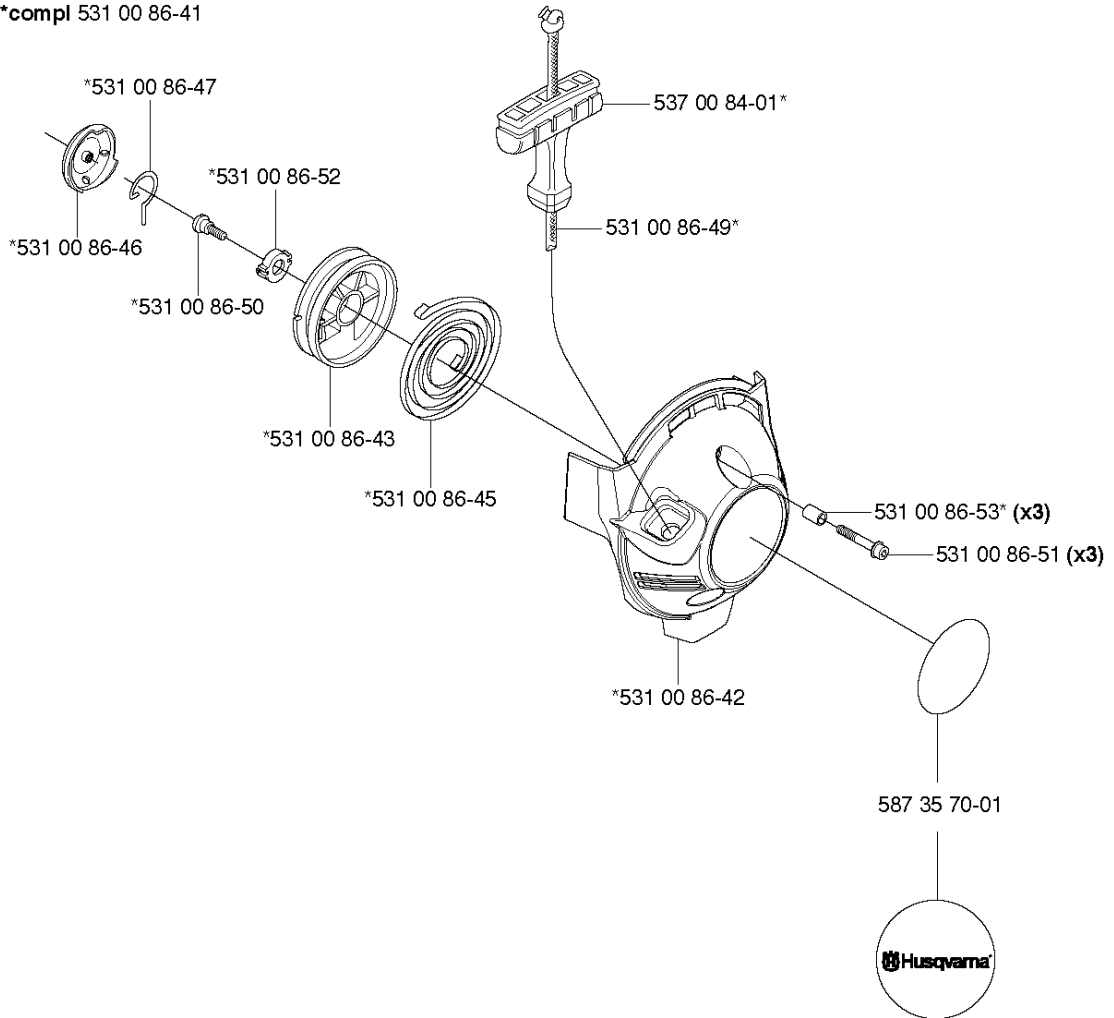

H 524R
STARTER

*compl 531 00 86-41