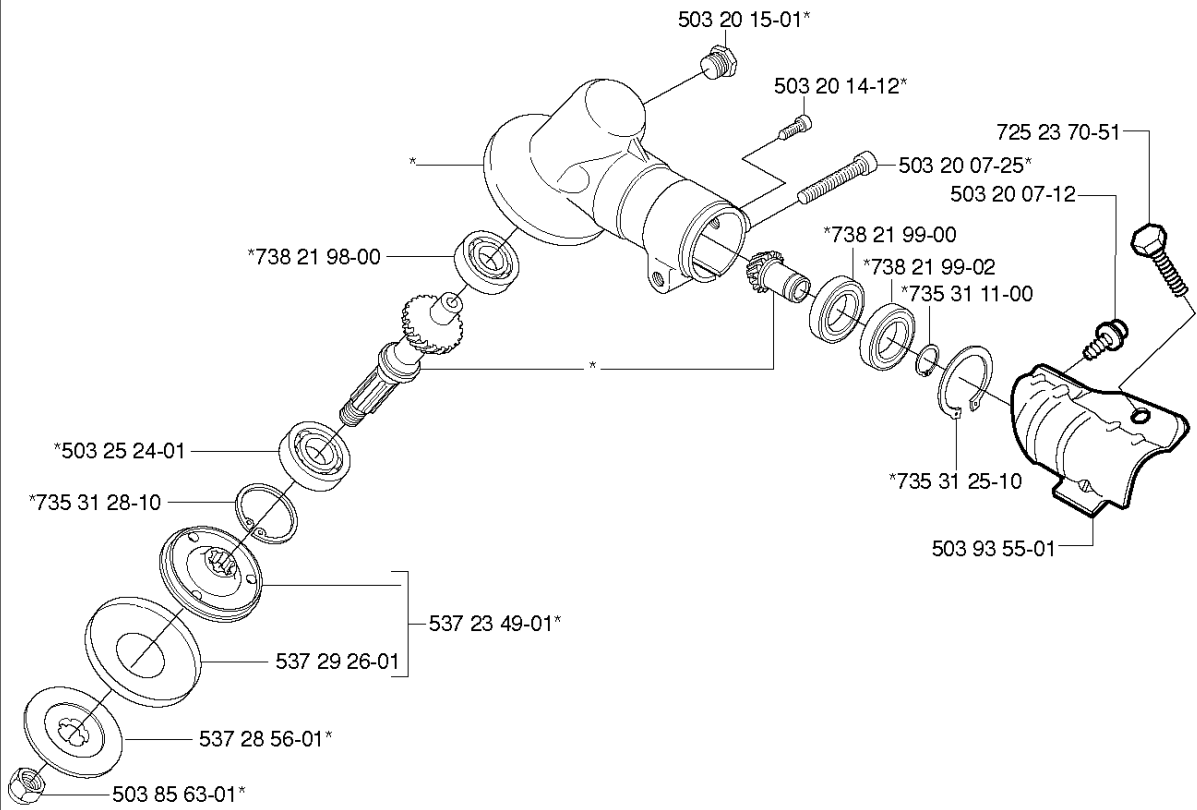

A 524R
BEVEL GEAR
*compl 537 19 92-02

BEVEL GEAR

524 R

Part No	Description	Remark	QTY KIT
503 20 07-12	SCREW IHSCFM		1
503 20 07-25	SCREW IHSCFM		1
503 20 14-12	SCREW IHSCFMO		1
503 20 15-01	SCREW IHHM		1
503 25 24-01	BALL BEARING		1
503 85 63-01	NUT		1
503 93 55-01	CLAMP.GUARD		1
537 19 92-02	BEVEL GEAR ASSY		1
537 23 49-01	DRIVER ASSY		1
537 28 56-01	SUPPORT FLANGE		1
537 29 26-01	CUP		1
725 23 70-51	SCREW		1
735 31 11-00	CIRCLIP		1
735 31 25-10	CIRCLIP		1
735 31 28-10	CIRCLIP		1
738 21 98-00	BALL BEARING		1
738 21 99-00	BALL BEARING		1
738 21 99-02	BALL BEARING		1

J

CARBURETOR & AIR FILTER

524 R

Part No	Description	Remark	QTY KIT
531 00 86-51	SCREW		3
531 00 86-81	CARBURETTOR		1
531 00 86-82	GASKET		1
531 00 86-83	MANIFOLD		1
531 00 86-84	SCREW		2
531 00 86-86	O-RING		1
531 00 86-87	O-RING		1
531 00 86-92	PLATE		1
531 00 86-93	AIR FILTER		1
531 00 86-94	AIR FILTER HOLDER		1
531 00 86-95	NUT		2
537 31 14-01	FILTER COVER		1

P

CYLINDER & CRANKCASE

524 R

Part No	Description	Remark	QTY KIT
531 00 86-08	SPARE PARTS		1
531 00 86-09	DEFLECTION LIMITER		1
531 00 86-10	SPARE PARTS		1
531 00 86-11	GASKET		1
531 00 86-12	OIL HOSE		1
531 00 86-13	SPARK PLUG		1
531 00 86-14	SPARK PLUG		1
531 00 86-15	SPARK PLUG		1
531 00 86-16	SCREW		2
531 00 86-17	SCREW		4
531 00 86-18	SCREW		2
531 00 86-19	ADJUSTER		2
531 00 86-20	SCREW		2
531 00 86-21	LOCK NUT		2
531 00 86-22	SCREW		1
531 00 86-23	SCREW		2
531 00 86-24	SPRING PIN		1
531 00 86-25	HOSE CLAMP		1
531 00 86-26	HOSE CLAMP		1
531 00 87-21	CRANKCASE		1
531 00 87-22	COVER		1
531 00 87-23	GASKET		1
531 00 87-24	GROMMET		1
531 00 87-25	FILTER		1
531 00 87-26	OIL HOSE		1
531 00 87-27	NON RETURN VALVE		1
725 53 25-55	SCREW IHSCM		1