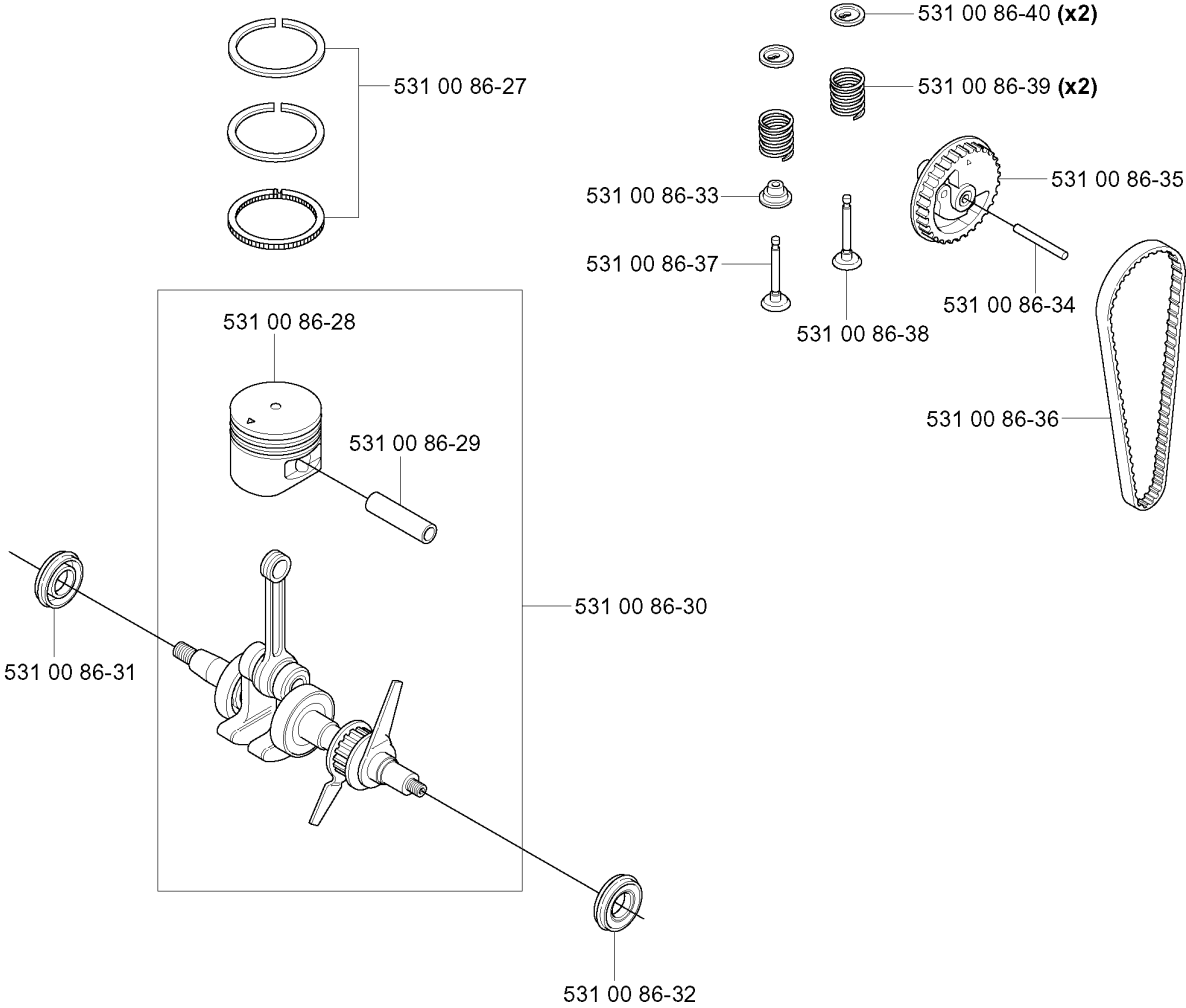

F 524R
HANDLE & CONTROLS

*compl 537 18 35-07

HANDLE & CONTROLS

524 R

Part No	Description	Remark	QTY KIT
503 20 07-35	SCREW IHSCFM		1
503 21 66-16	SCREW IHSCT		2
503 22 10-13	HEXAGON NUT		1
503 71 82-01	SWITCH		1
506 49 77-01	THROTTLE CONTROL		1
537 16 02-02	HANDLE HALF	Replaced by 537 18 35-07 HANDLE SYSTEM cpl	1
537 16 02-09	HANDLE HALF	Without hole for Steering wheel assy	1
537 16 03-02	HANDLE HALF		1
537 16 07-01	STARTER THROTTLE LOC		1
537 16 08-01	THROTTLE TRIGGER		1
537 16 09-01	STEERING WHEEL	Does not fit with HANDLE HALF 537 16 02-09	1
537 16 10-01	HUB	Does not fit with HANDLE HALF 537 16 02-09	1
537 16 12-01	SCREW	Does not fit with HANDLE HALF 537 16 02-09	1
537 17 42-01	SPRING THROTTLE TRIG		1
537 17 43-01	SPRING		1
537 17 44-01	SPRING	Does not fit with HANDLE HALF 537 16 02-09	1
537 18 35-07	HANDLE SYSTEM		1
537 18 36-01	SPRING	Does not fit with HANDLE HALF 537 16 02-09	1
537 33 57-01	WIRING ASSY		1

*compl 531 00 86-96

MUFFLER

524 R

Part No	Description	Remark	QTY KIT
531 00 86-96	MUFFLER ASSY		1
531 00 86-97	SPARK ARRESTER SCREEN		1
531 00 86-98	AIR CONDUCTOR		1
531 00 86-99	SPARE PARTS		2
531 00 87-01	SCREW		1
531 00 87-02	SCREW		2
531 00 87-03	NUT		2

Q

PISTON & CRANKSHAFT

524 R

Part No	Description	Remark	QTY KIT
531 00 86-27	KIT		1
531 00 86-28	PISTON		1
531 00 86-29	PISTON PIN		1
531 00 86-30	CRANKSHAFT ASSY		1
531 00 86-31	SEALING RING		1
531 00 86-32	SEALING RING		1
531 00 86-33	SEALING		1
531 00 86-34	SHAFT		1
531 00 86-35	SPARE PARTS		1
531 00 86-36	SPARE PARTS		1
531 00 86-37	VALVE		1
531 00 86-38	VALVE		1
531 00 86-39	SPRING		2
531 00 86-40	SPARE PARTS		2