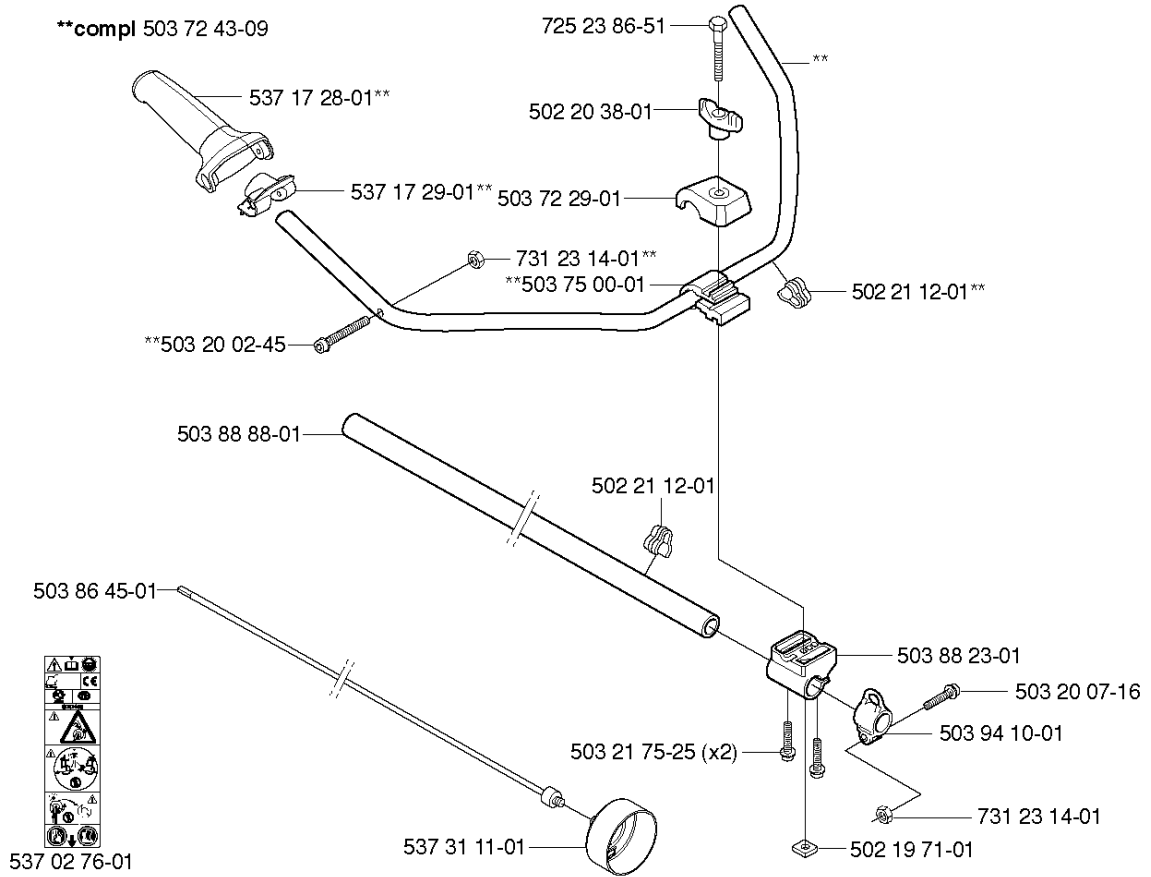

F 524R
HANDLE & CONTROLS

*compl 537 18 35-07

HANDLE & CONTROLS

524 R

Part No	Description	Remark	QTY KIT
503 20 07-35	SCREW IHSCFM		1
503 21 66-16	SCREW IHSCT		2
503 22 10-13	HEXAGON NUT		1
503 71 82-01	SWITCH		1
506 49 77-01	THROTTLE CONTROL		1
537 16 02-02	HANDLE HALF	Replaced by 537 18 35-07 HANDLE SYSTEM cpl	1
537 16 02-09	HANDLE HALF	Without hole for Steering wheel assy	1
537 16 03-02	HANDLE HALF		1
537 16 07-01	STARTER THROTTLE LOC		1
537 16 08-01	THROTTLE TRIGGER		1
537 16 09-01	STEERING WHEEL	Does not fit with HANDLE HALF 537 16 02-09	1
537 16 10-01	HUB	Does not fit with HANDLE HALF 537 16 02-09	1
537 16 12-01	SCREW	Does not fit with HANDLE HALF 537 16 02-09	1
537 17 42-01	SPRING THROTTLE TRIG		1
537 17 43-01	SPRING		1
537 17 44-01	SPRING	Does not fit with HANDLE HALF 537 16 02-09	1
537 18 35-07	HANDLE SYSTEM		1
537 18 36-01	SPRING	Does not fit with HANDLE HALF 537 16 02-09	1
537 33 57-01	WIRING ASSY		1

Q

PISTON & CRANKSHAFT

524 R

Part No	Description	Remark	QTY KIT
531 00 86-27	KIT		1
531 00 86-28	PISTON		1
531 00 86-29	PISTON PIN		1
531 00 86-30	CRANKSHAFT ASSY		1
531 00 86-31	SEALING RING		1
531 00 86-32	SEALING RING		1
531 00 86-33	SEALING		1
531 00 86-34	SHAFT		1
531 00 86-35	SPARE PARTS		1
531 00 86-36	SPARE PARTS		1
531 00 86-37	VALVE		1
531 00 86-38	VALVE		1
531 00 86-39	SPRING		2
531 00 86-40	SPARE PARTS		2

D 524R
SHAFT & HANDLE

SHAFT & HANDLE

524 R

Part No	Description	Remark	QTY KIT
502 19 71-01	SQUARE NUT		1
502 20 38-01	KNOB		1
502 21 12-01	STAPLE		1
502 21 12-01	STAPLE		1
503 20 02-45	SCREW IHSCFM		1
503 20 07-16	SCREW IHSCFM		1
503 21 75-25	SCREW IHSCFT		2
503 72 29-01	COVER		1
503 72 43-09	HANDLEBAR		1
503 75 00-01	HANDLEBAR BRACKET		1
503 86 45-01	DRIVE SHAFT		1
503 88 23-01	BRACKET		1
503 88 88-01	TUBE		1
503 94 10-01	HOOK		1
537 17 28-01	HANDLE		1
537 17 29-01	COVER		1
537 31 11-01	CLUTCH DRUM		1
589 29 51-01	LABEL		1
725 23 86-51	SCREW EHHM		1
731 23 14-01	HEXAGON NUT		1
731 23 14-01	HEXAGON NUT		1