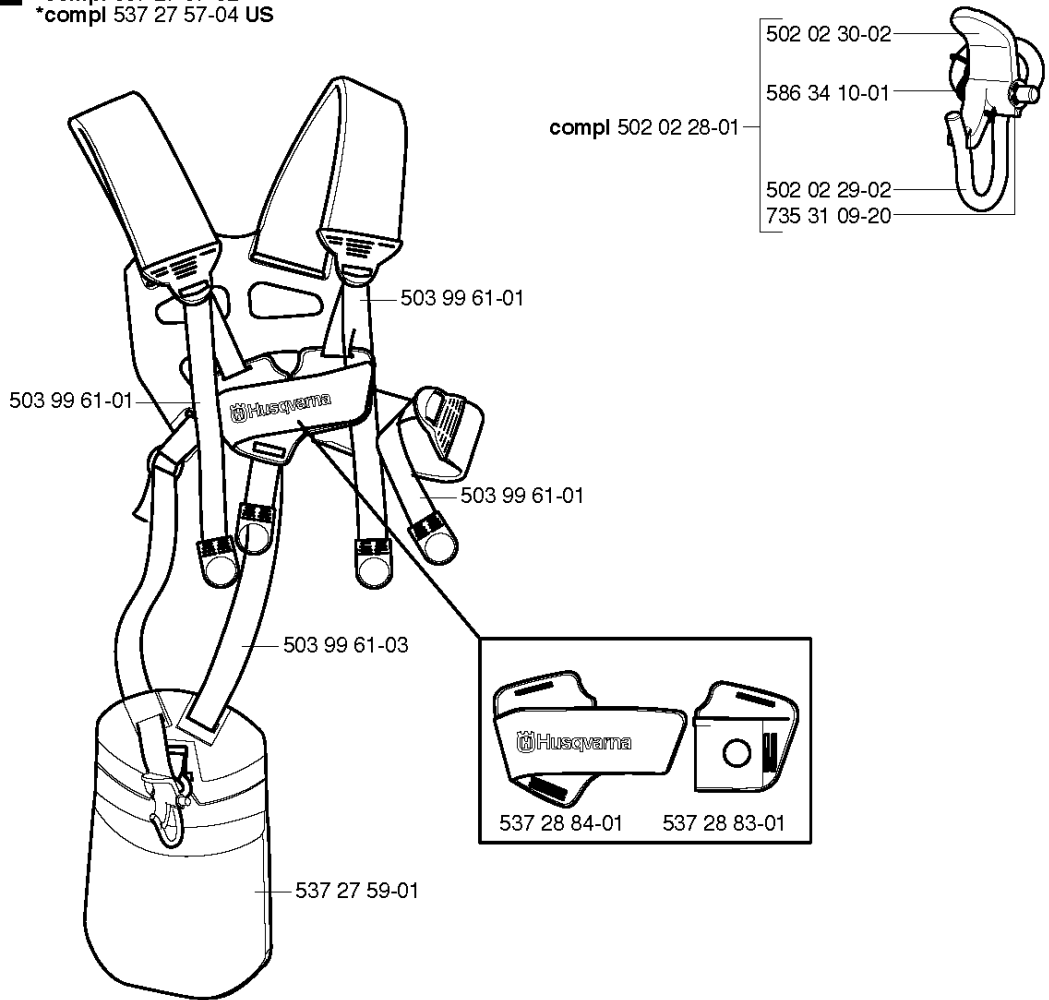

R 524R
GUARDS
*compl 503 93 42-02

*compl 537 29 95-01

GUARDS

524 R

Part No	Description	Remark	QTY KIT
502 27 22-01	SAW BLADE GUARD		1
503 21 07-16	SCREW IHSC T		1
503 21 75-16	SCREW IHSC FT		4
503 79 88-01	BLADE		1
503 93 42-02	COMBI GUARD		1
537 04 75-01	CLAMP		1
537 29 34-01	ADAPTER		1
537 29 95-01	SAW BLADE GUARD		1
725 23 68-71	SCREW EHHM		2

F 524R
HANDLE & CONTROLS

*compl 537 18 35-07

HANDLE & CONTROLS

524 R

Part No	Description	Remark	QTY KIT
503 20 07-35	SCREW IHSCFM		1
503 21 66-16	SCREW IHSCT		2
503 22 10-13	HEXAGON NUT		1
503 71 82-01	SWITCH		1
506 49 77-01	THROTTLE CONTROL		1
537 16 02-02	HANDLE HALF	Replaced by 537 18 35-07 HANDLE SYSTEM cpl	1
537 16 02-09	HANDLE HALF	Without hole for Steering wheel assy	1
537 16 03-02	HANDLE HALF		1
537 16 07-01	STARTER THROTTLE LOC		1
537 16 08-01	THROTTLE TRIGGER		1
537 16 09-01	STEERING WHEEL	Does not fit with HANDLE HALF 537 16 02-09	1
537 16 10-01	HUB	Does not fit with HANDLE HALF 537 16 02-09	1
537 16 12-01	SCREW	Does not fit with HANDLE HALF 537 16 02-09	1
537 17 42-01	SPRING THROTTLE TRIG		1
537 17 43-01	SPRING		1
537 17 44-01	SPRING	Does not fit with HANDLE HALF 537 16 02-09	1
537 18 35-07	HANDLE SYSTEM		1
537 18 36-01	SPRING	Does not fit with HANDLE HALF 537 16 02-09	1
537 33 57-01	WIRING ASSY		1

R2 Duo Balance
*compl 537 27 57-02
*compl 537 27 57-04 US

HARNESS

524 R

Part No	Description	Remark	QTY KIT
502 02 28-01	HARNESS		1
502 02 29-02	HARNESS		1
502 02 30-02	HARNESS		1
503 99 61-01	HARNESS		1
503 99 61-01	HARNESS		1
503 99 61-01	HARNESS		1
503 99 61-01	HARNESS		3
503 99 61-03	BAND		1
503 99 61-03	BAND		1
537 11 35-01	RETAINER		1
537 17 54-01	HARNESS		3
537 27 57-02	HARNESS		1
537 27 57-04	HARNESS		1
537 27 59-01	HIP PAD		1
537 27 59-01	HIP PAD		1
537 28 83-01	FRONT PIECE		1
537 28 84-01	FRONT PIECE		1
586 34 10-01	SPRING		1
735 31 09-20	HARNESS		1