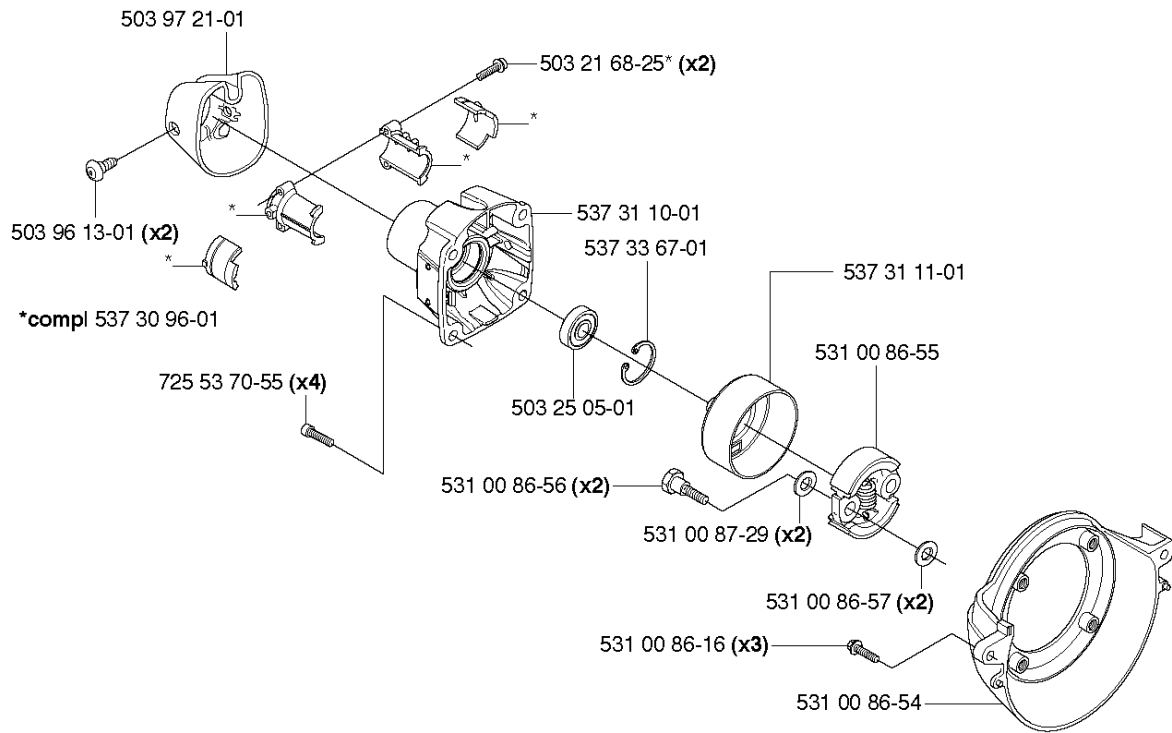

S *compl 531 00 86-81 Walbro WYB-6B

Walbro WYB-6B

CARBURETOR DETAILS

524 R

Part No	Description	Remark	QTY KIT
531 00 24-43	SCREW		1
531 00 86-59	GASKET		1
531 00 86-60	GASKET		1
531 00 86-61	SPARE PARTS		1
531 00 86-62	SPARE PARTS		1
531 00 86-63	PUMP HOUSING		1
531 00 86-64	HOUSING		1
531 00 86-65	FILTER		1
531 00 86-66	NEEDLE VALVE		1
531 00 86-67	SPRING		1
531 00 86-68	SCREW		1
531 00 86-69	SHAFT		1
531 00 86-70	LEVER		1
531 00 86-71	CIRCLIP		1
531 00 86-72	O-RING		1
531 00 86-73	HUB CAP		1
531 00 86-74	SWIVEL		1
531 00 86-75	SCREW		2
531 00 86-76	SCREW		4
531 00 86-77	SPRING		1
531 00 86-78	WASHER		1
531 00 86-79	SPARE PARTS		1
531 00 86-81	CARBURETTOR		1
531 00 86-86	O-RING		1
531 00 86-88	SPARE PARTS		1
531 00 86-89	SPARE PARTS		1
531 00 86-90	SPARE PARTS		1
531 00 86-91	SPARE PARTS		1
544 19 33-01	CARBURETTOR		1

N 524R
CLUTCH

CLUTCH

524 R

Part No	Description	Remark	QTY KIT
503 21 68-25	SCREW IHSCFT		2
503 25 05-01	BALL BEARING		1
503 96 13-01	SCREW		2
503 97 21-01	COVER		1
531 00 86-16	SCREW		3
531 00 86-54	FAN HOUSING		1
531 00 86-55	CLUTCH ASSY		1
531 00 86-56	SCREW		2
531 00 86-57	WASHER		2
531 00 87-29	WASHER		2
537 30 96-01	COMPRESSION SLEEVE		1
537 31 10-01	CLUTCH COVER		1
537 31 11-01	CLUTCH DRUM		1
537 33 67-01	CIRCLIP		1
725 53 70-55	SCREW IHSCM		4