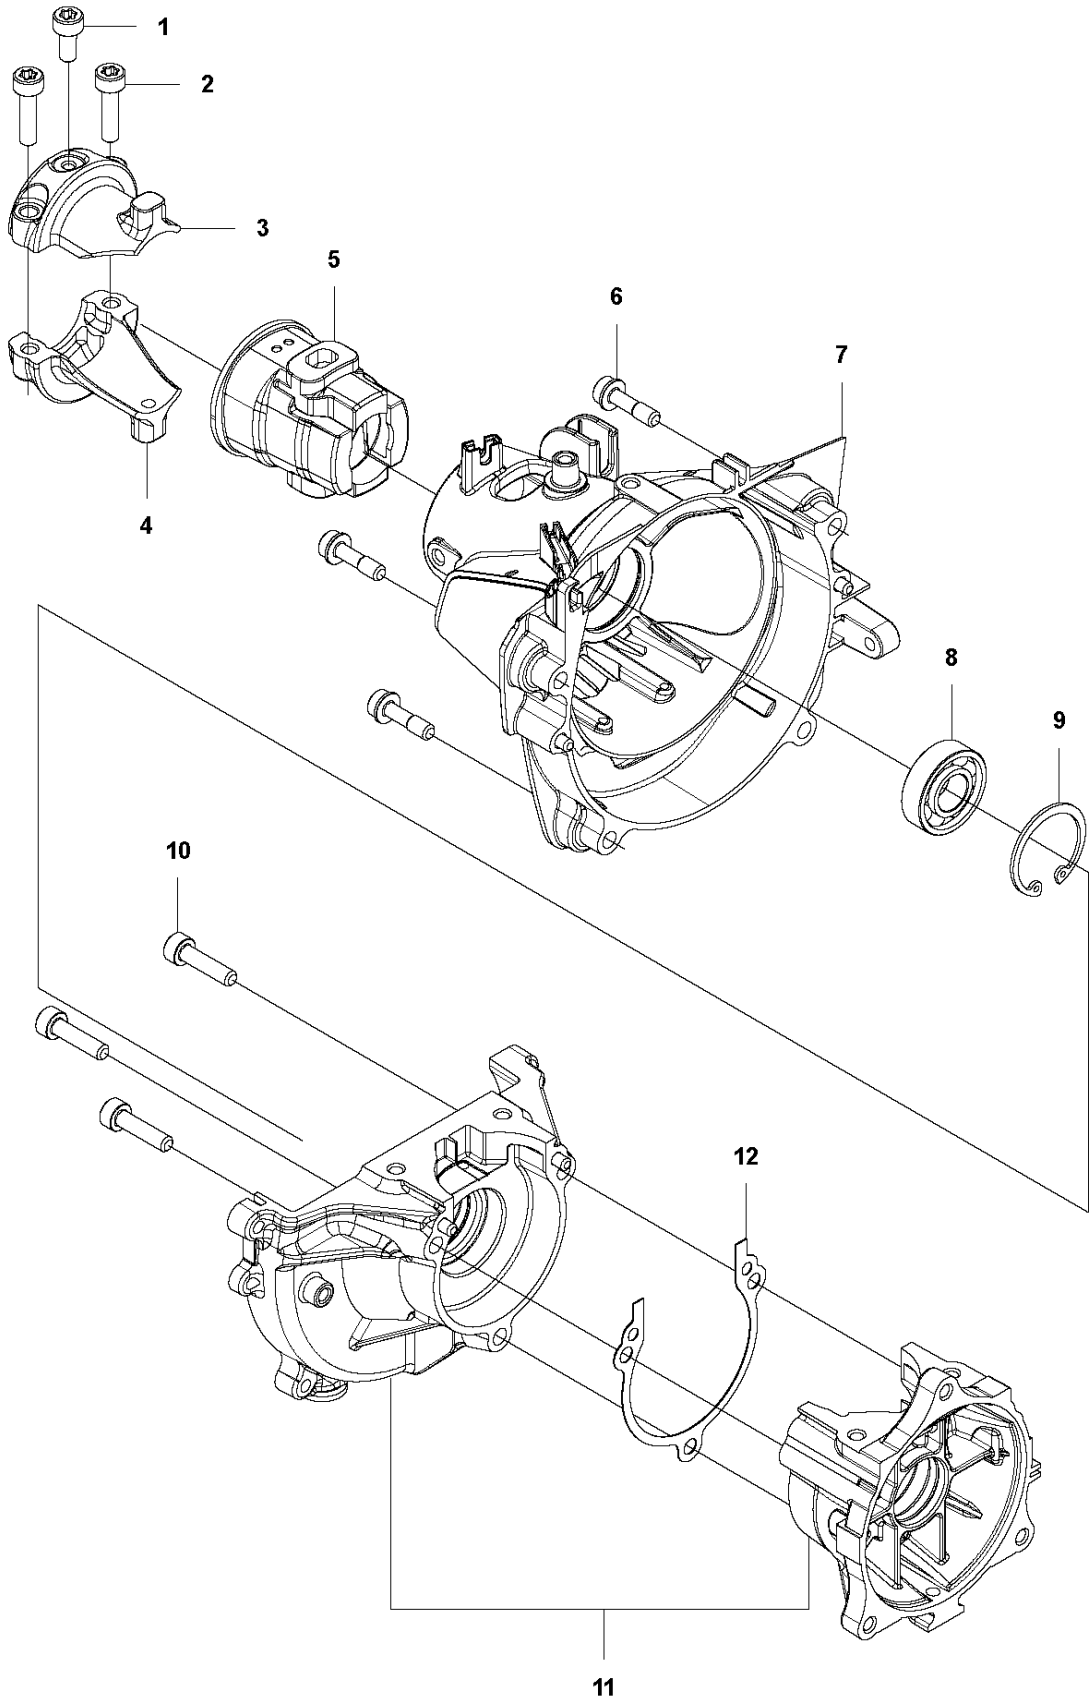

L 525HF3S
CRANK CASE

CRANKCASE

525 HF3S

Ref	Part No	Description	Remark	QTY KIT
1	529 26 81-01	BOLT		1
2	577 94 20-01	BOLT		2
3	576 42 07-02	BRACKET		1
4	576 42 08-02	BRACKET		1
5	576 42 05-01	CUSHION		1
6	577 81 54-01	BOLT		4
7	588 56 77-01	HOUSING		1
8	525 95 32-01	BEARING		1
9	506 60 99-01	RING		1
10	504 11 43-01	SCREW		3
11	581 30 86-01	CRANKCASE		1
12	576 39 95-02	GASKET		1