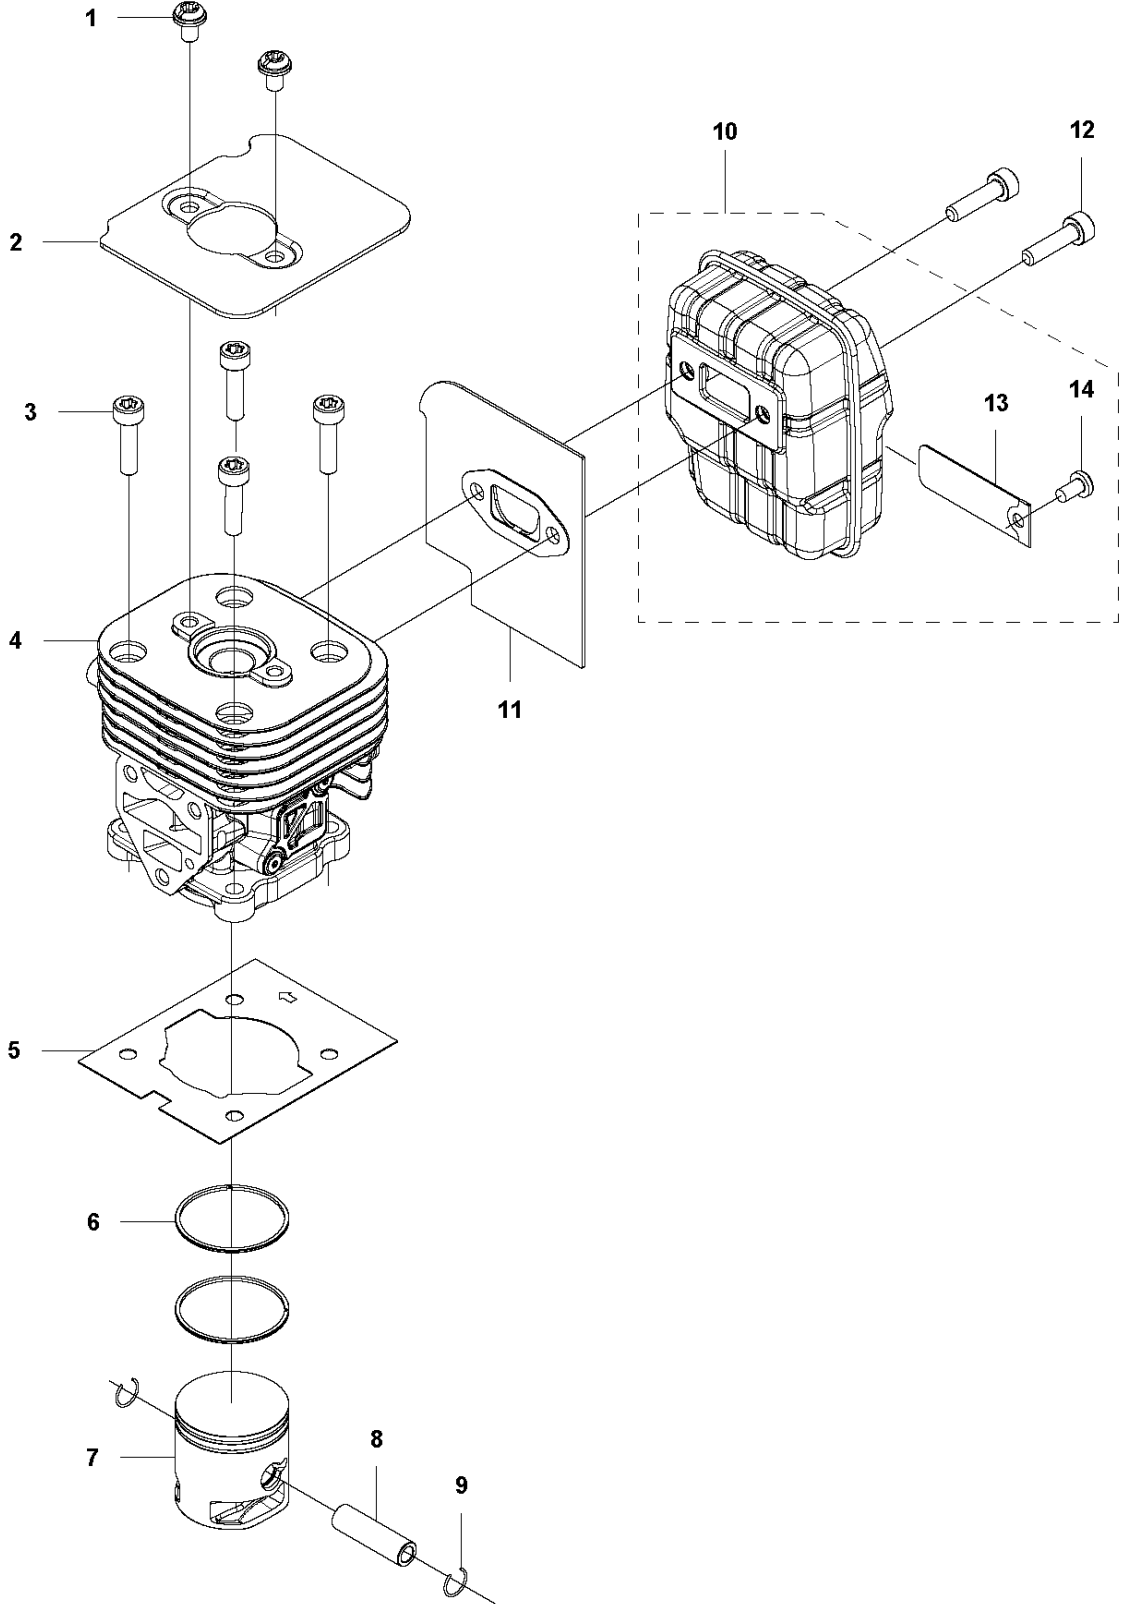

K 525HF3S
CYLINDER PISTON & MUFFLER

CYLINDER, PISTON & MUFFLER

525 HF3S

Ref	Part No	Description	Remark	QTY	KIT
1	544 25 68-01	SCREW		2	
2	578 78 53-01	PLATE		1	
3	504 11 43-01	SCREW		4	
4	577 97 90-01	CYLINDER		1	
5	576 39 87-02	GASKET		1	
6	506 61 81-01	RING		2	
7	577 91 74-01	PISTON		1	
8	505 04 07-01	PIN		1	
9	505 04 52-01	RING		2	
10	585 24 86-01	MUFFLER		1	
11	578 40 81-01	GASKET		1	
12	504 11 43-01	SCREW		2	
13	580 51 44-01	SPARK ARRESTER		1	10
14	729 57 74-05	SCREW CRPANT		1	10