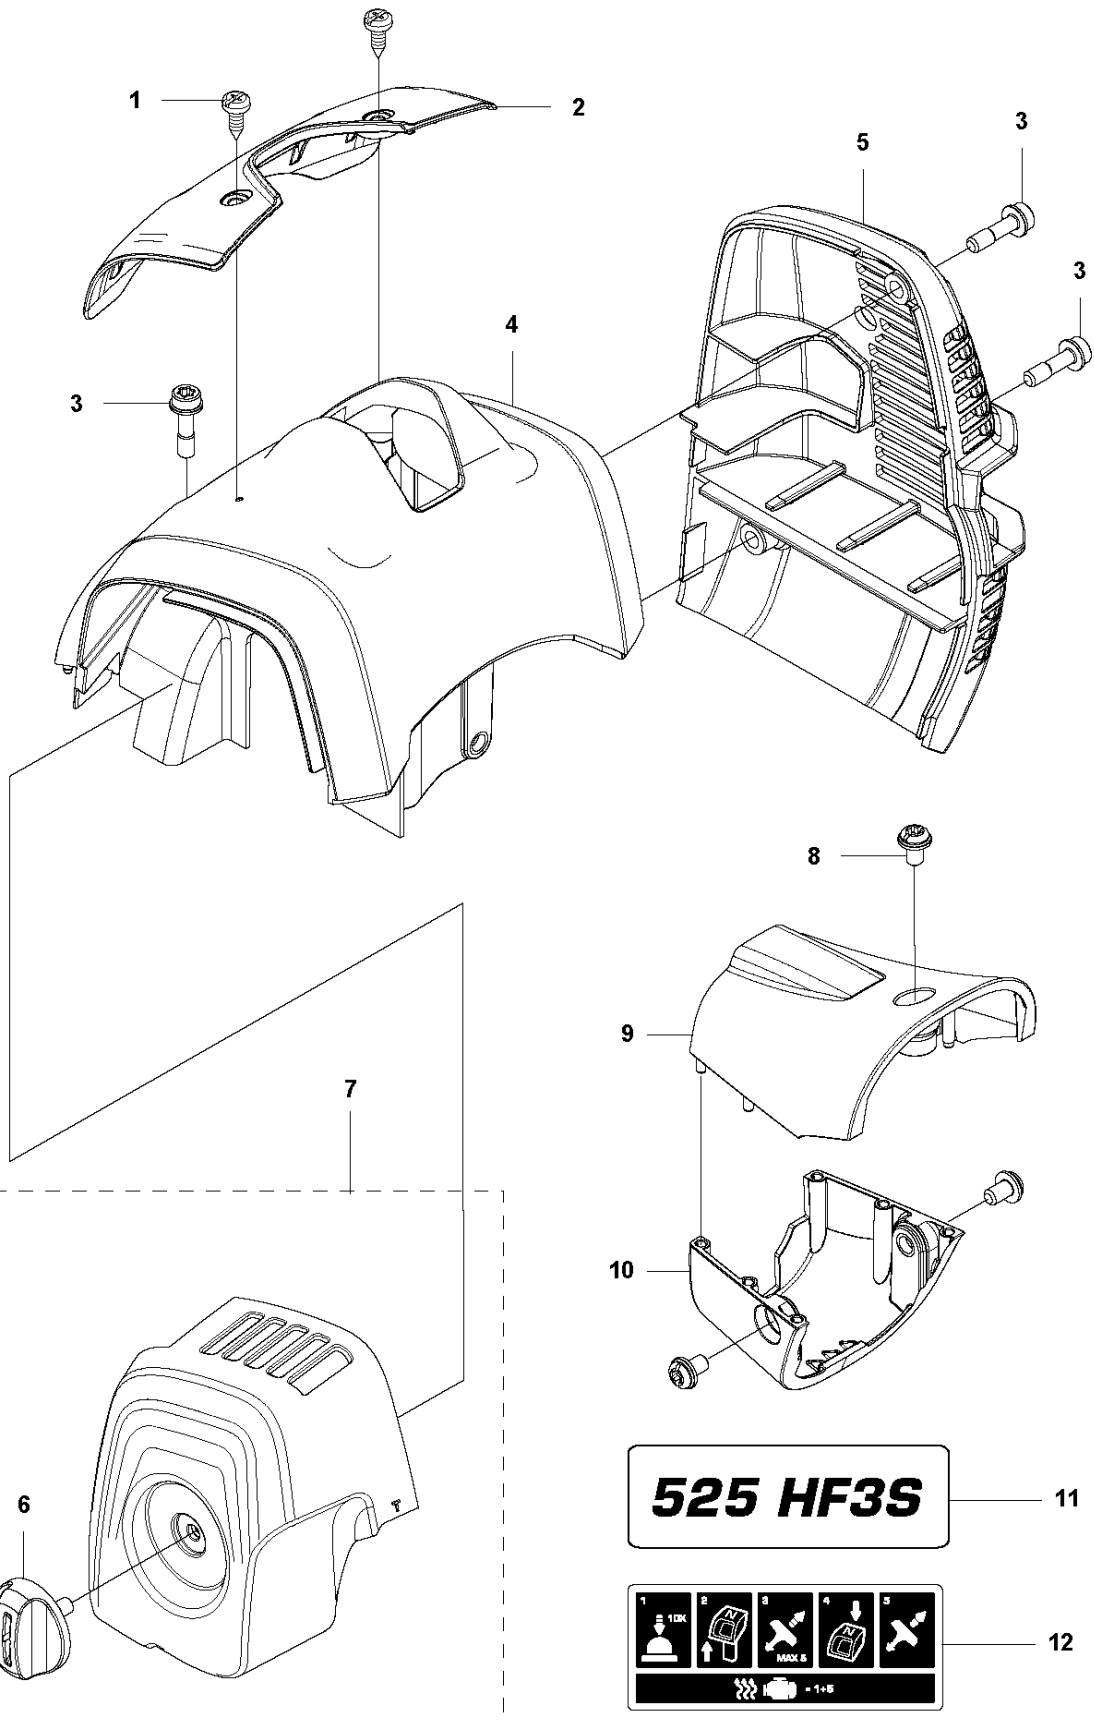

E 525HF3S
COVERS

COVER

525 HF3S

Ref	Part No	Description	Remark	QTY KIT
1	503 21 35-12	SCREW CCRPANT		2
2	576 40 45-01	ARM PROTECTION		1
3	577 81 54-01	BOLT		3
4	588 49 66-01	CYLINDER COVER		1
5	576 40 47-01	MUFFLER GUARD		1
6	576 99 24-02	KNOB		1 7
7	581 04 73-01	FILTER COVER ASSY		1
8	544 25 68-01	SCREW		3
9	577 84 82-01	COVER		1
10	577 84 81-01	COVER		1
11	579 44 58-17	DECAL		1
12	585 89 20-01	DECAL		1