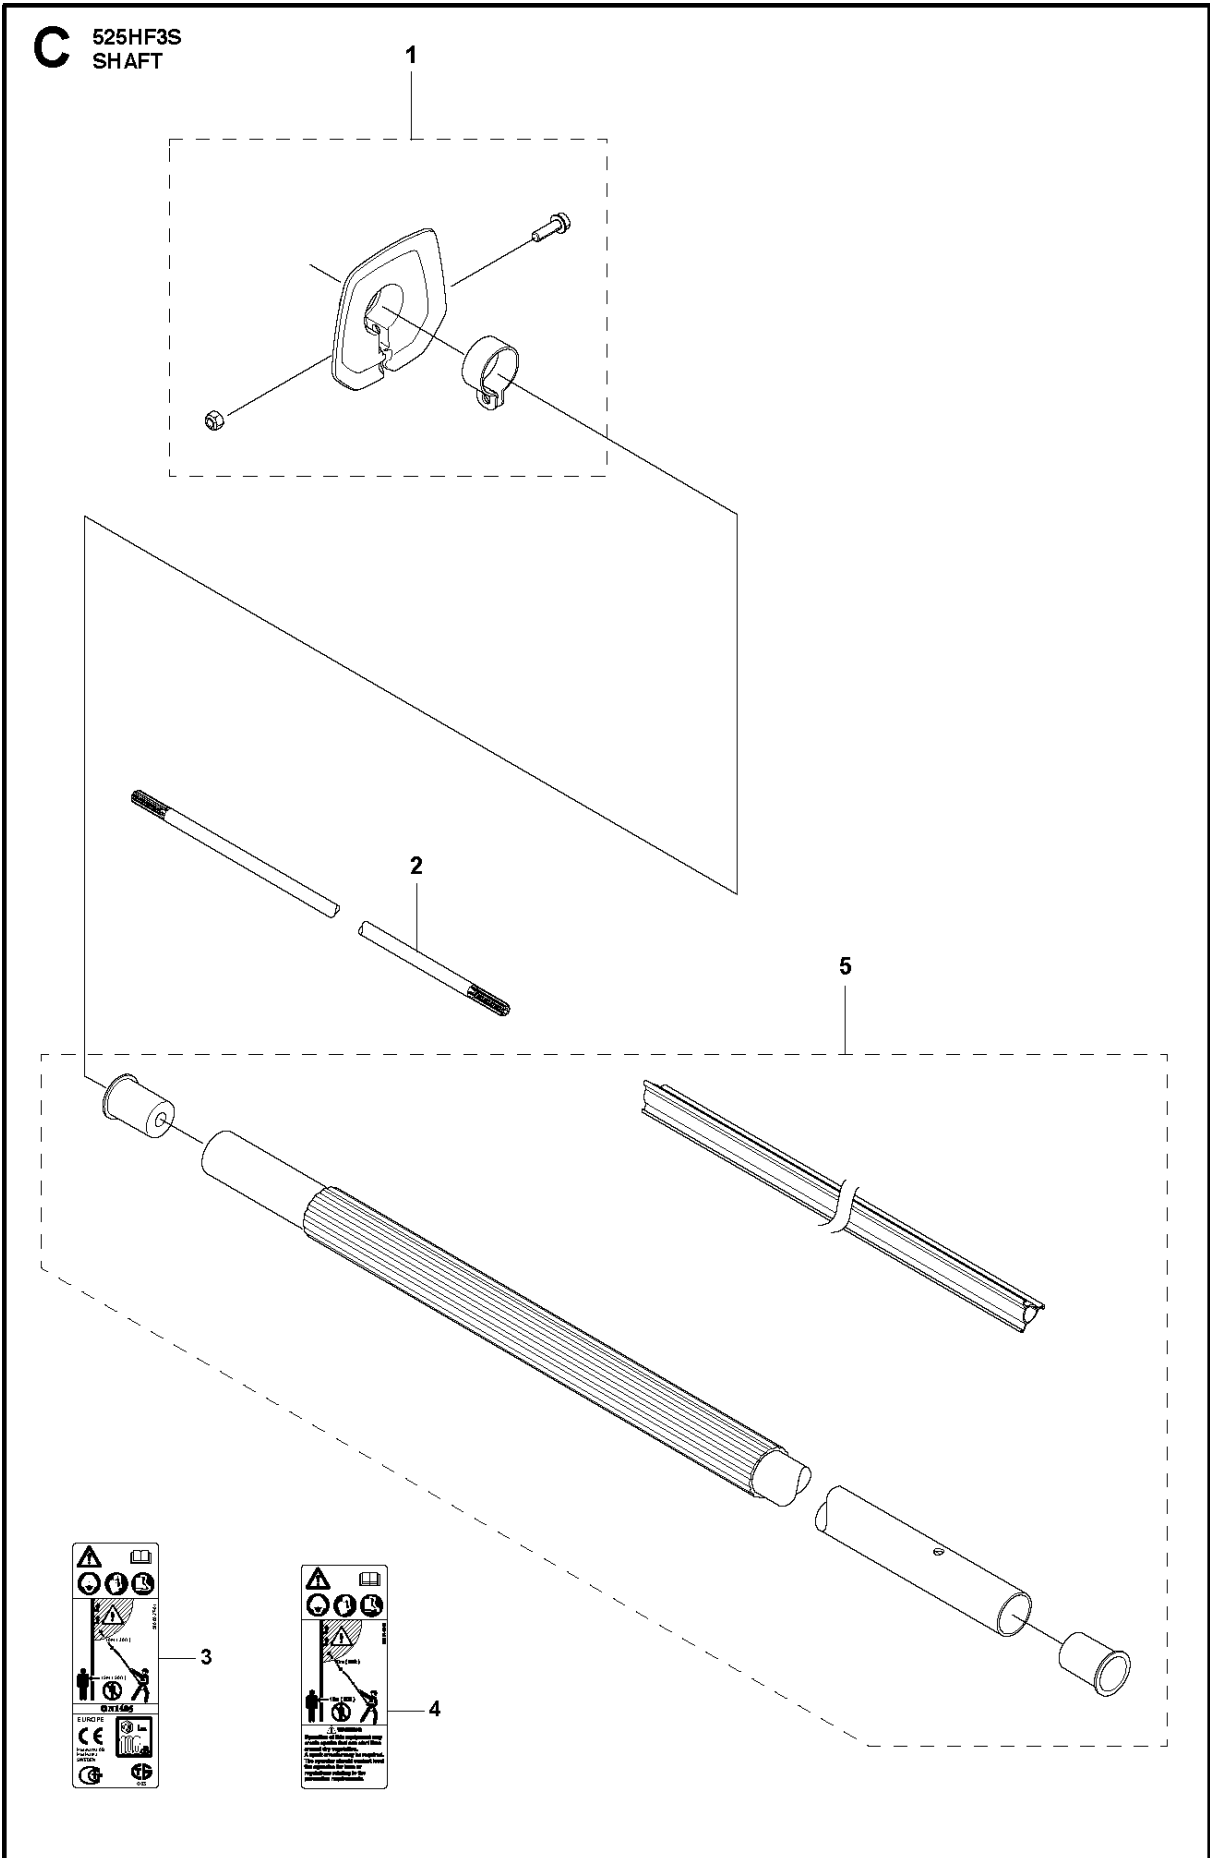

C 525HF3S
SHAFT

SHAFT

525 HF3S

Ref	Part No	Description	Remark	QTY KIT
1	579 48 86-01	HAND GUARD ASSY		1
2	581 16 17-01	DRIVE SHAFT		1
3	586 06 27-01	LABEL	outside US/CA	1
4	585 94 40-01	DECAL	US/CA	1
5	586 89 03-01	TUBE ASSY		1