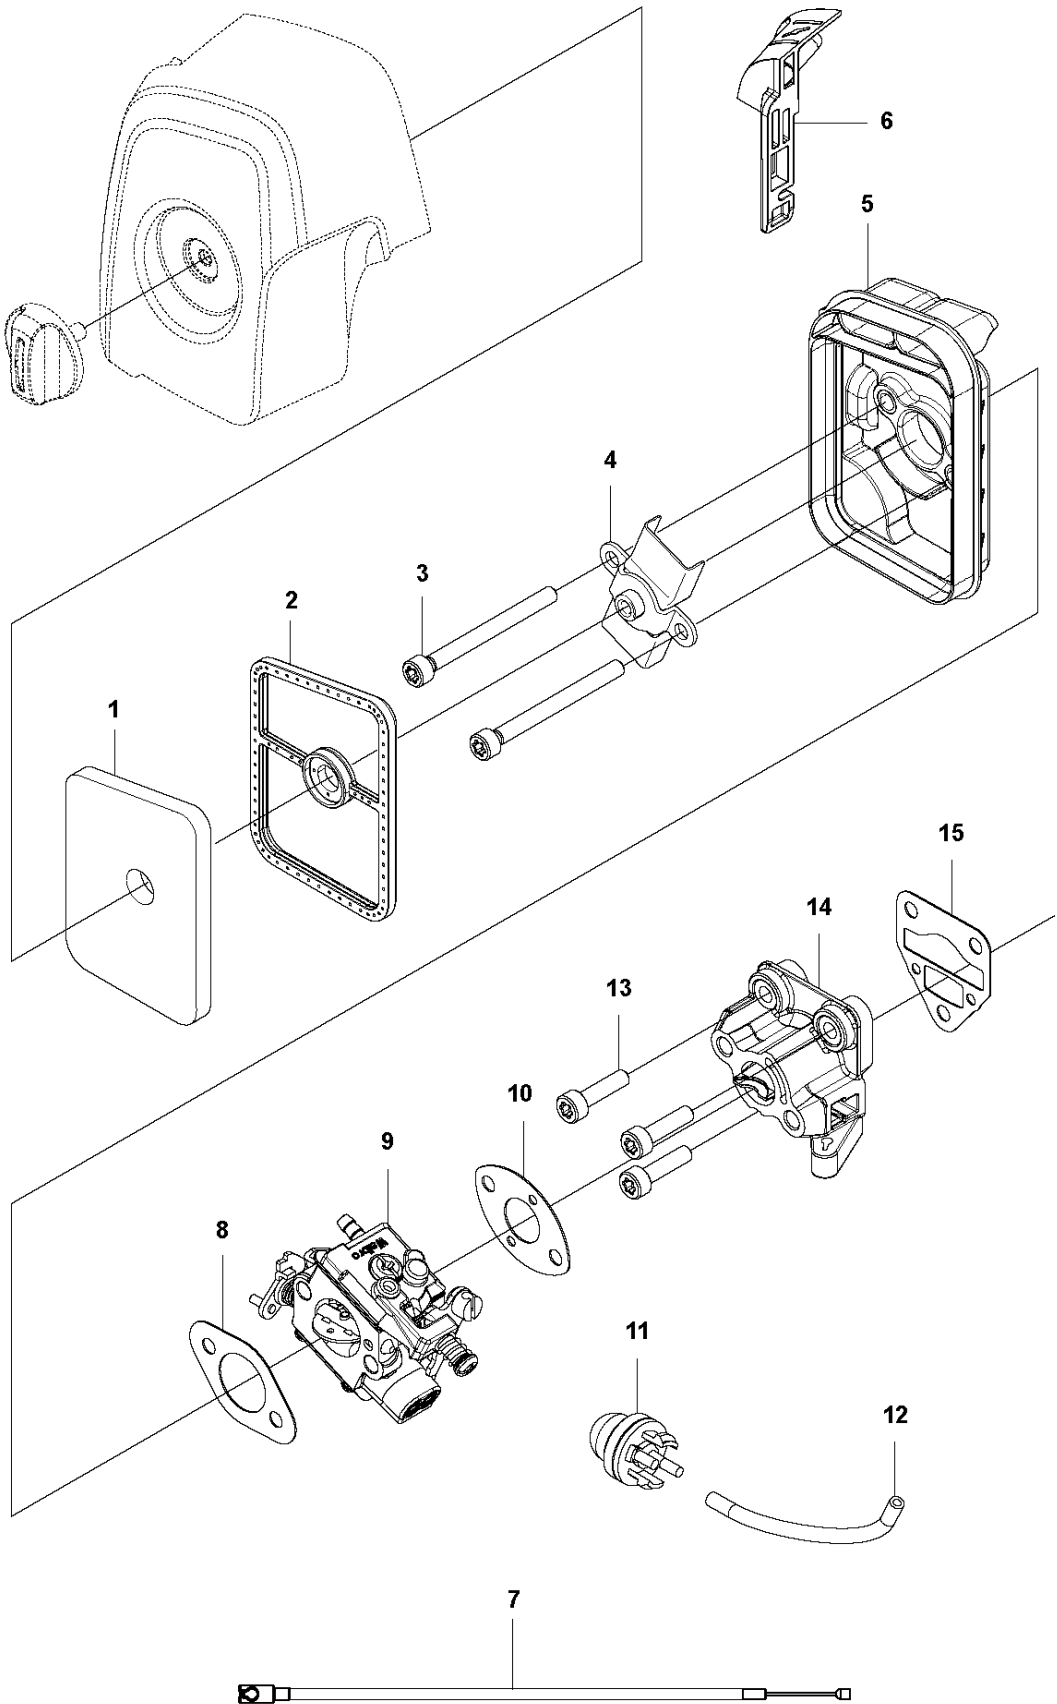

SPARE PARTS LIST

HEDGE TRIMMERS/POLE HEDGE
TRIMMERS

525 HF3S

P 525HF3S
ACCESSORIES

ACCESSORIES

525 HF3S

Ref	Part No	Description	Remark	QTY KIT
1	588 81 48-01	GREASE		1
2	575 73 82-02	COMBINATION WRENCH		1
3	501 60 02-03	SCREWDRIVER		1

N 525HF3S
CARBURETOR

CARBURETOR

525 HF3S

Ref	Part No	Description	Remark	QTY KIT
1	520 97 63-01	SCREW		1
2	577 81 57-01	SCREW		1
3	513 59 32-01	SPRING		1
4	579 19 06-01	COVER		1
5	520 95 48-01	GASKET		1
6	502 21 36-01	DIAPHRAGM PUMP		1
7	513 40 08-01	SWIVEL		1
8	516 52 42-01	WASHER		1
9	506 73 86-01	RING		1
10	579 19 07-01	SHAFT		1
11	577 81 55-01	SPRING		1
12	520 75 98-01	SCREW		1
13	520 97 86-01	VALVE		1
14	520 95 70-01	SCREEN		1
15	505 05 79-01	SPRING		1
16	584 90 12-01	PISTON ASSY		1
17	520 75 98-01	SCREW		1
18	579 19 08-01	LEVER		1
19	505 05 65-01	RING		1
20	579 19 10-01	SHAFT		1
21	516 52 42-01	WASHER		1
22	584 90 13-01	LEVER		1
23	579 19 11-01	SPRING		1
24	520 75 98-01	SCREW		1
25	581 15 49-01	VALVE		1
26	578 89 54-01	SPRING		1
27	520 97 74-01	PIN		1
28	577 80 72-01	LEVER		1
29	521 08 54-01	VALVE.INLET		1
30	577 80 71-01	SCREW		1
31	516 97 21-01	GASKET		1
32	577 80 70-01	DIAPHRAGM		1
33	514 18 92-01	COVER		1
34	520 97 88-01	SCREW ASSY		4
35	514 24 26-01	BALL		1
36	514 24 33-01	SPRING.CHOKE		1
37	580 68 48-01	GASKET KIT		1

F 525HF3S
CARBURETOR & AIRFILTER

CARBURETOR & AIR FILTER

525 HF3S

Ref	Part No	Description	Remark	QTY KIT
1	581 04 74-01	AIR FILTER		1
2	581 45 18-01	AIR FILTER		1
3	580 46 72-01	BOLT		2
4	585 48 85-01	PLATE		1
5	581 04 70-01	FILTER HOUSING		1
6	577 84 83-01	CHOKE CONTROL		1
7	578 86 43-01	THROTTLE CABLE		1
8	577 88 24-02	GASKET		1
9	584 90 14-01	CARBURETTOR		1
10	576 39 91-02	GASKET		1
11	503 93 66-01	PRIMER HOUSING		1
12	577 05 05-01	PIPE		1
13	504 11 43-01	SCREW		3
14	578 90 83-01	INSULATOR		1
15	576 39 89-01	GASKET		1