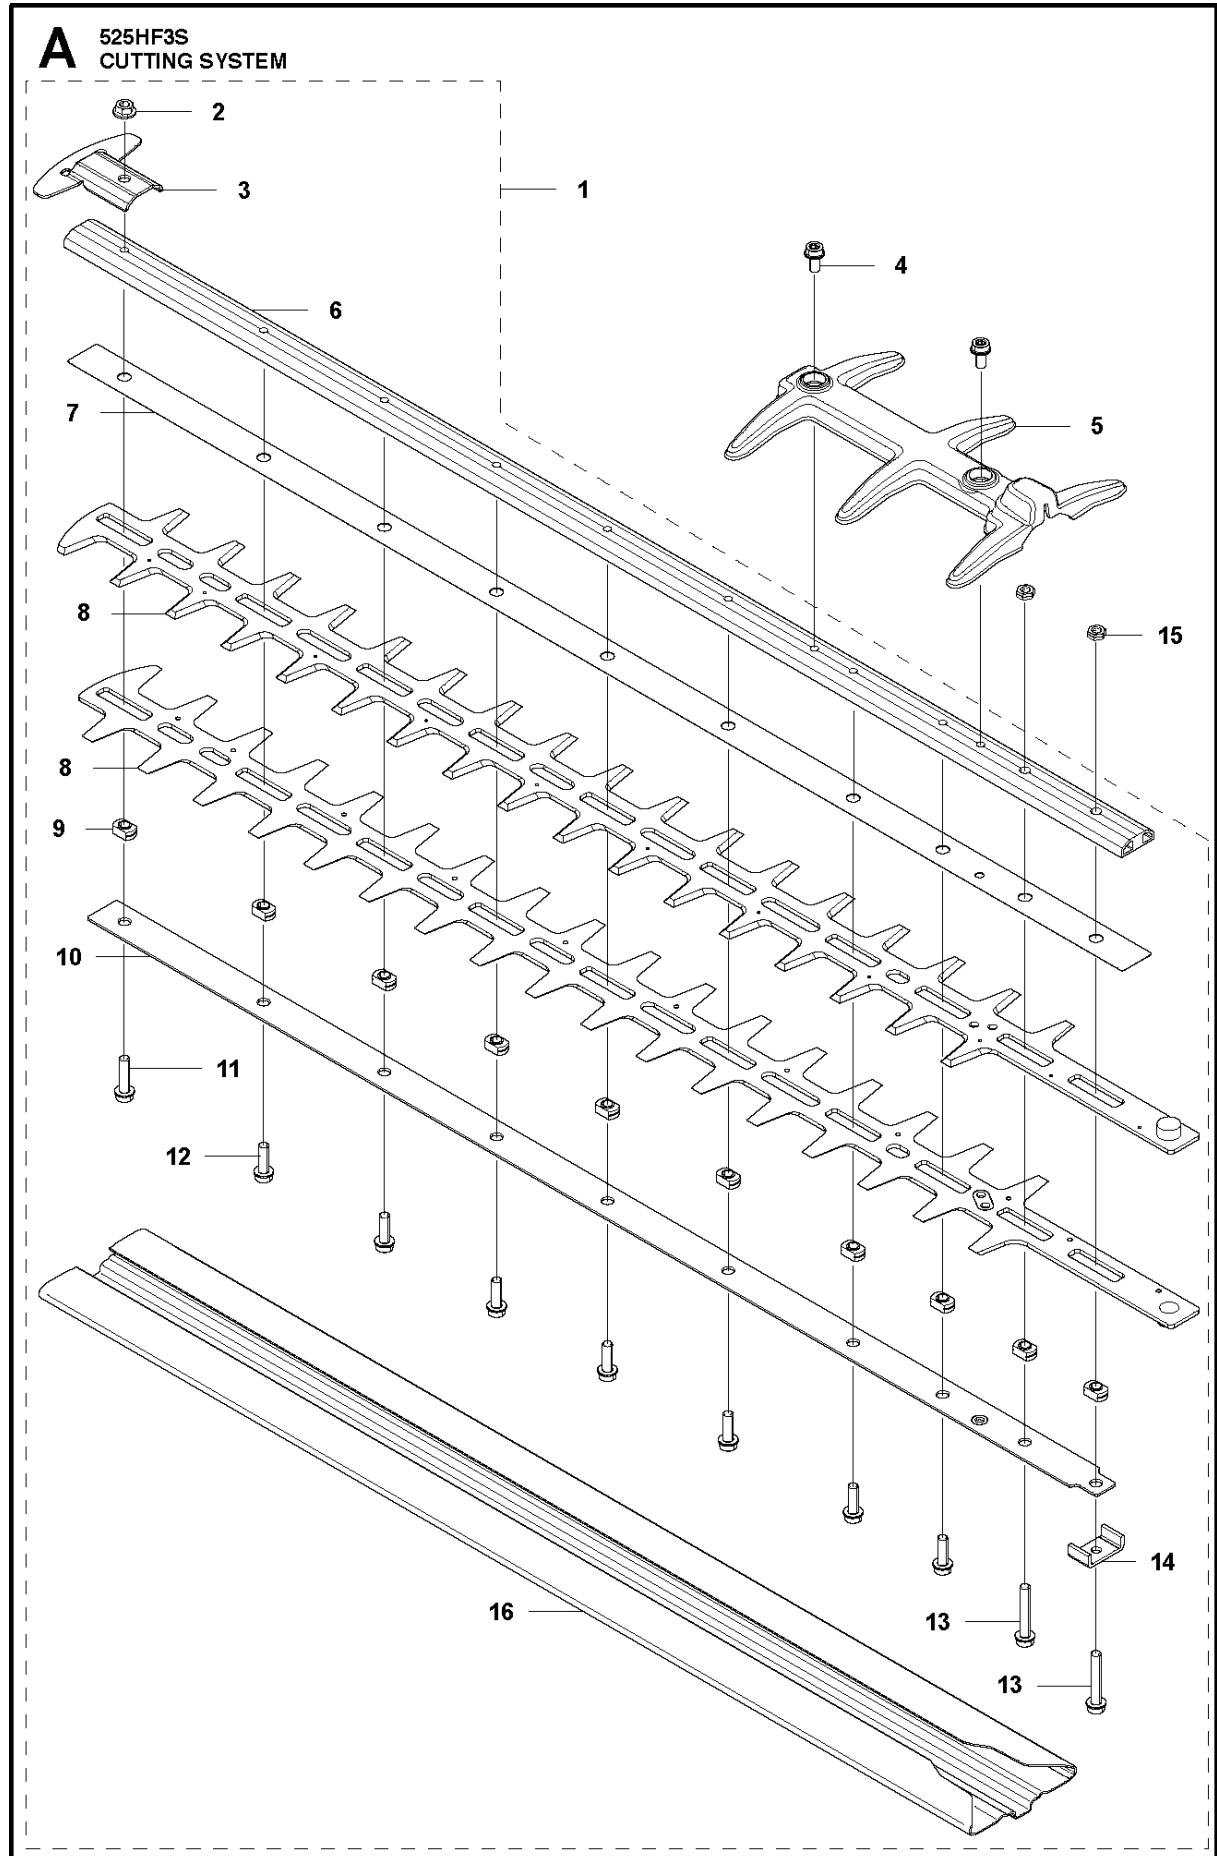

CUTTING EQUIPMENT

525 HF3S

Ref	Part No	Description	Remark	QTY	KIT
1	578 30 84-01	CUTTING DECK		1	
2	731 71 14-51	HEXAGON NUT FLANGE		1	1
3	580 95 04-01	PROTECTION		1	1
4	525 75 51-08	SCREW ITXSCFM		2	
5	579 61 93-01	PROTECTION ASSY		1	
6	578 30 86-01	BAR		1	1
7	578 30 95-01	WEAR PLATE		1	1
8	581 16 80-01	BLADE		2	1
9	579 36 77-01	SPACER		10	1
10	578 31 29-01	BAR		1	1
11	525 75 51-02	SCREW ITXSCFM		1	1
12	525 75 51-01	SCREW ITXSCFM		7	1
13	525 75 51-03	SCREW ITXSCFM		2	1
14	578 30 87-01	BRACKET		1	1
15	503 22 24-01	LOCK NUT		2	
16	581 25 93-01	TRANSPORT GUARD		1	1