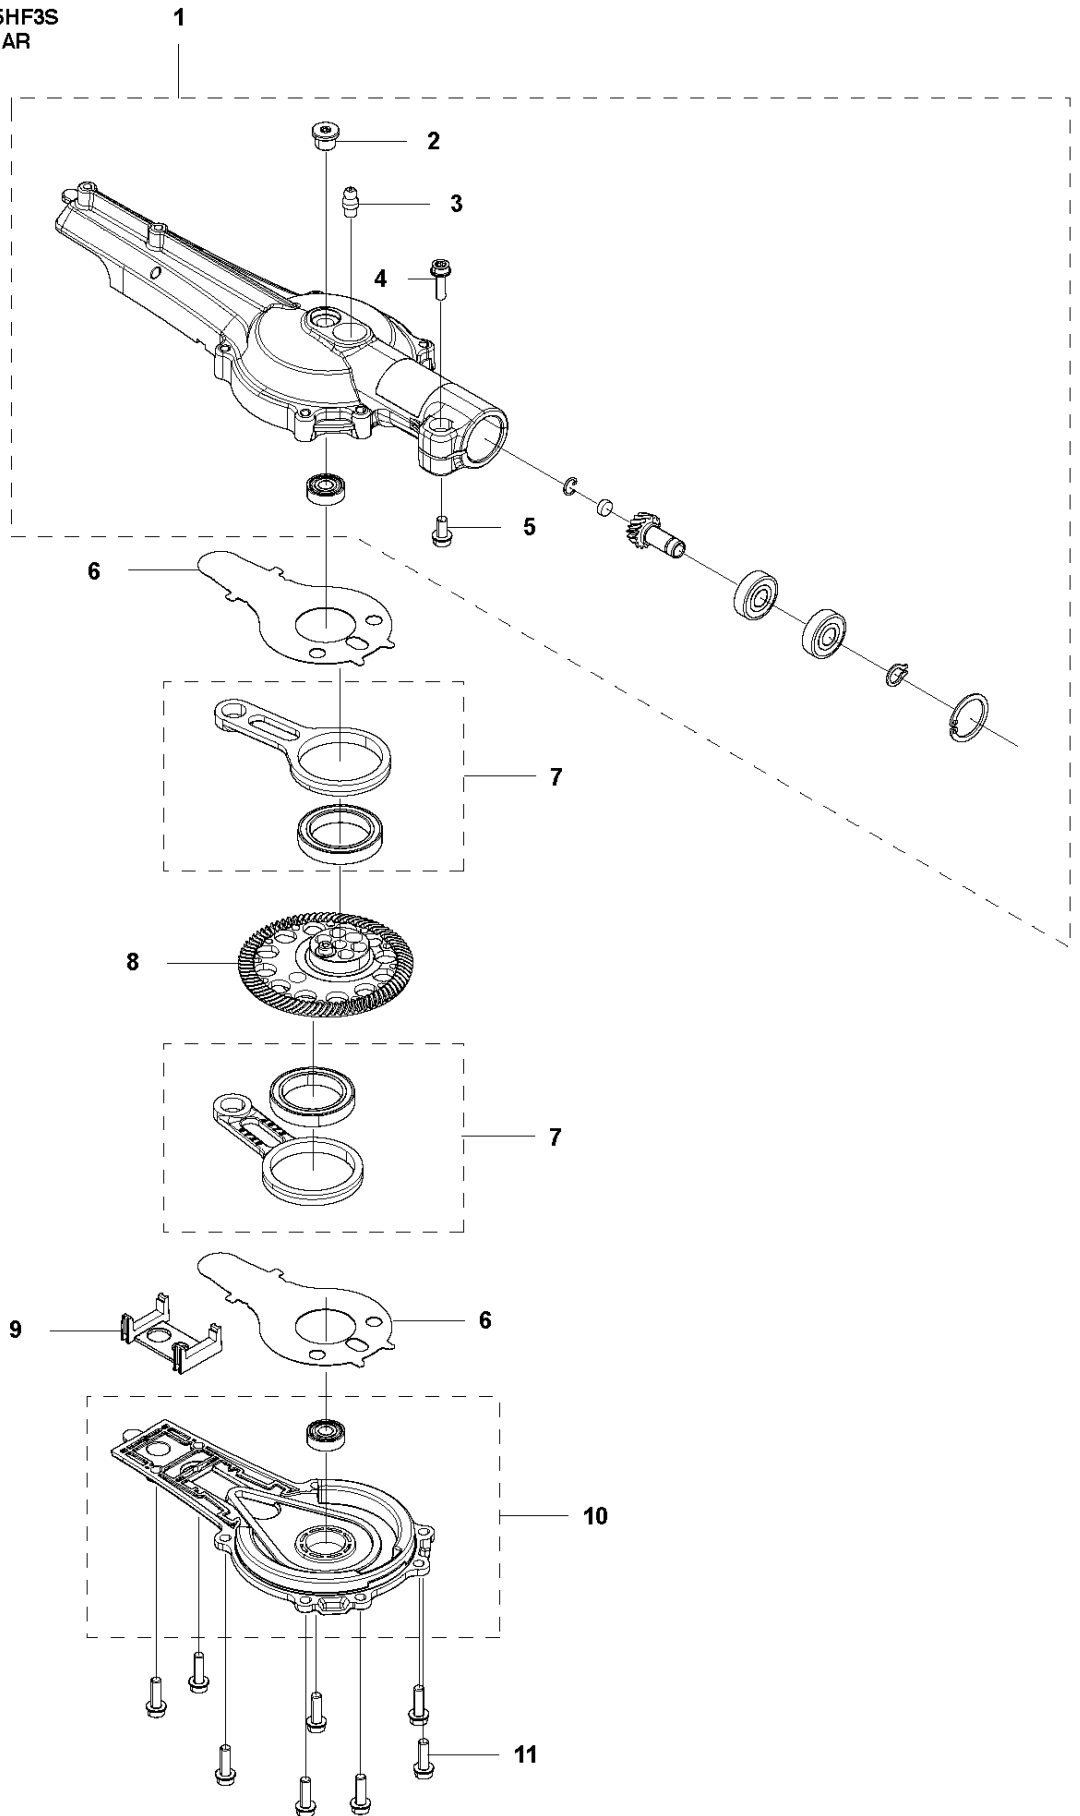

K 525HF3S
CYLINDER PISTON & MUFFLER

CYLINDER, PISTON & MUFFLER

525 HF3S

Ref	Part No	Description	Remark	QTY	KIT
1	544 25 68-01	SCREW		2	
2	578 78 53-01	PLATE		1	
3	504 11 43-01	SCREW		4	
4	577 97 90-01	CYLINDER		1	
5	576 39 87-02	GASKET		1	
6	506 61 81-01	RING		2	
7	577 91 74-01	PISTON		1	
8	505 04 07-01	PIN		1	
9	505 04 52-01	RING		2	
10	585 24 86-01	MUFFLER		1	
11	578 40 81-01	GASKET		1	
12	504 11 43-01	SCREW		2	
13	580 51 44-01	SPARK ARRESTER		1	10
14	729 57 74-05	SCREW CRPANT		1	10

H 525HF3S
FUEL TANK

FUEL TANK

525 HF3S

Ref	Part No	Description	Remark	QTY	KIT
1	576 40 51-01	FUEL TANK		1	
1	576 40 51-02	FUEL TANK		1	1
2	579 21 03-02	HOSE		1	
2	577 50 99-03	PIPE		1	1
3	506 70 70-01	CLIP		1	1
4	503 44 32-01	FILTER		1	1
5	579 64 57-03	TANK CAP		1	
6	576 40 55-01	SKID PLATE		1	
7	577 81 54-01	BOLT		3	

B 525HF3S
GEAR

GEARS

525 HF3S

Ref	Part No	Description	Remark	QTY	KIT
1	586 82 96-01	GEAR HOUSING ASSY		1	
2	575 48 41-01	PLUG		1	1
3	738 88 10-01	LUBRICATION NIPPLE		1	1
4	525 75 51-01	SCREW ITXSCFM		1	1
5	525 75 51-08	SCREW ITXSCFM		1	1
6	577 40 27-01	WEAR PLATE		2	
7	577 40 18-01	ROD		2	
8	577 40 14-01	GEAR WHEEL		1	
9	581 61 63-01	SEALING		1	
10	581 19 51-01	CAP		1	
11	525 75 51-01	SCREW ITXSCFM		8	

J 525HF3S
IGNITION & CLUTCH

IGNITION SYSTEM & CLUTCH

525 HF3S

Ref	Part No	Description	Remark	QTY	KIT
1	588 14 12-01	IGNITION COIL		1	
2	584 82 66-01	IGNITION CABLE		1	1
3	579 59 07-01	TUBE		1	1
4	586 10 72-01	SPARK PLUG CAP		1	1
5	588 17 62-01	SPRING		1	1
6	584 96 81-01	SPARK PLUG		1	
7	521 51 58-01	BOLT		2	
8	521 76 97-01	SPACER		2	
9	587 18 87-01	CABLE		1	
10	586 82 97-01	CLUTCH DRUM ASSY		1	
11	525 61 54-01	SCREW		2	
12	537 04 01-02	CLUTCH ASSY		1	
13	503 14 51-01	CLUTCH SPRING		1	12
14	580 42 92-01	SCREW ITXCFSM		2	
15	580 35 54-01	CLUTCH HUB		1	
16	504 11 80-01	NUT		1	
17	578 96 78-01	FLYWHEEL		1	