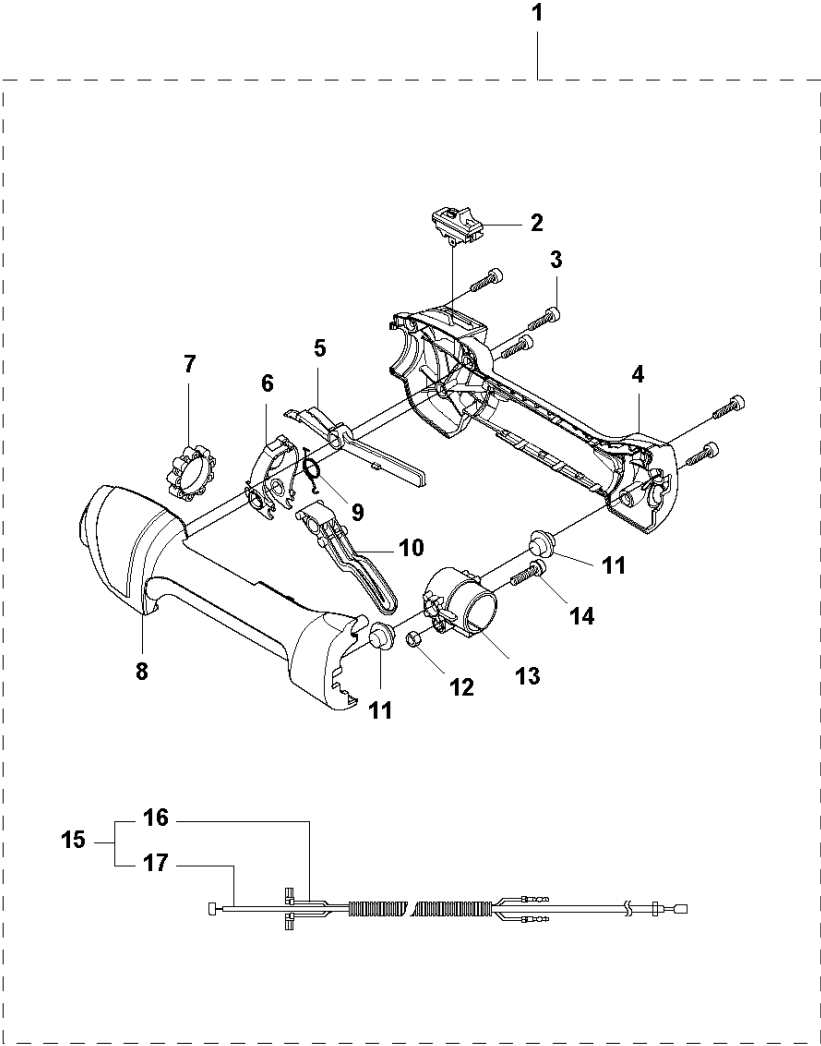

D 525HF3S
THROTTLE CONTROLS

THROTTLE CONTROLS

525 HF3S

Ref	Part No	Description	Remark	QTY	KIT
1	578 27 95-01	THROTTLE CONTROL		1	
2	537 41 90-01	SWITCH		1	1
3	575 96 05-01	SCREW IHSCT		5	1
4	544 23 84-01	HANDLE HALF		1	1
5	503 87 80-01	THROTTLE LOCKOUT		1	1
6	503 91 81-01	THROTTLE LEVER		1	1
7	503 96 14-01	ABSORBER		1	1
8	544 23 85-01	HANDLE HALF		1	1
9	544 10 08-01	RECOIL SPRING		1	1
10	503 87 79-03	THROTTLE TRIGGER		1	1
11	544 10 17-02	DAMPER		2	1
12	731 23 14-01	HEXAGON NUT		1	1
13	544 11 21-01	RETAINER		1	1
14	506 68 90-01	BOLT		1	1
15	578 27 96-01	WIRING		1	1
16	502 53 16-01	SHORT CIRCUIT CABLE		1	1,15
17	578 86 78-01	THROTTLE CABLE		1	1,15