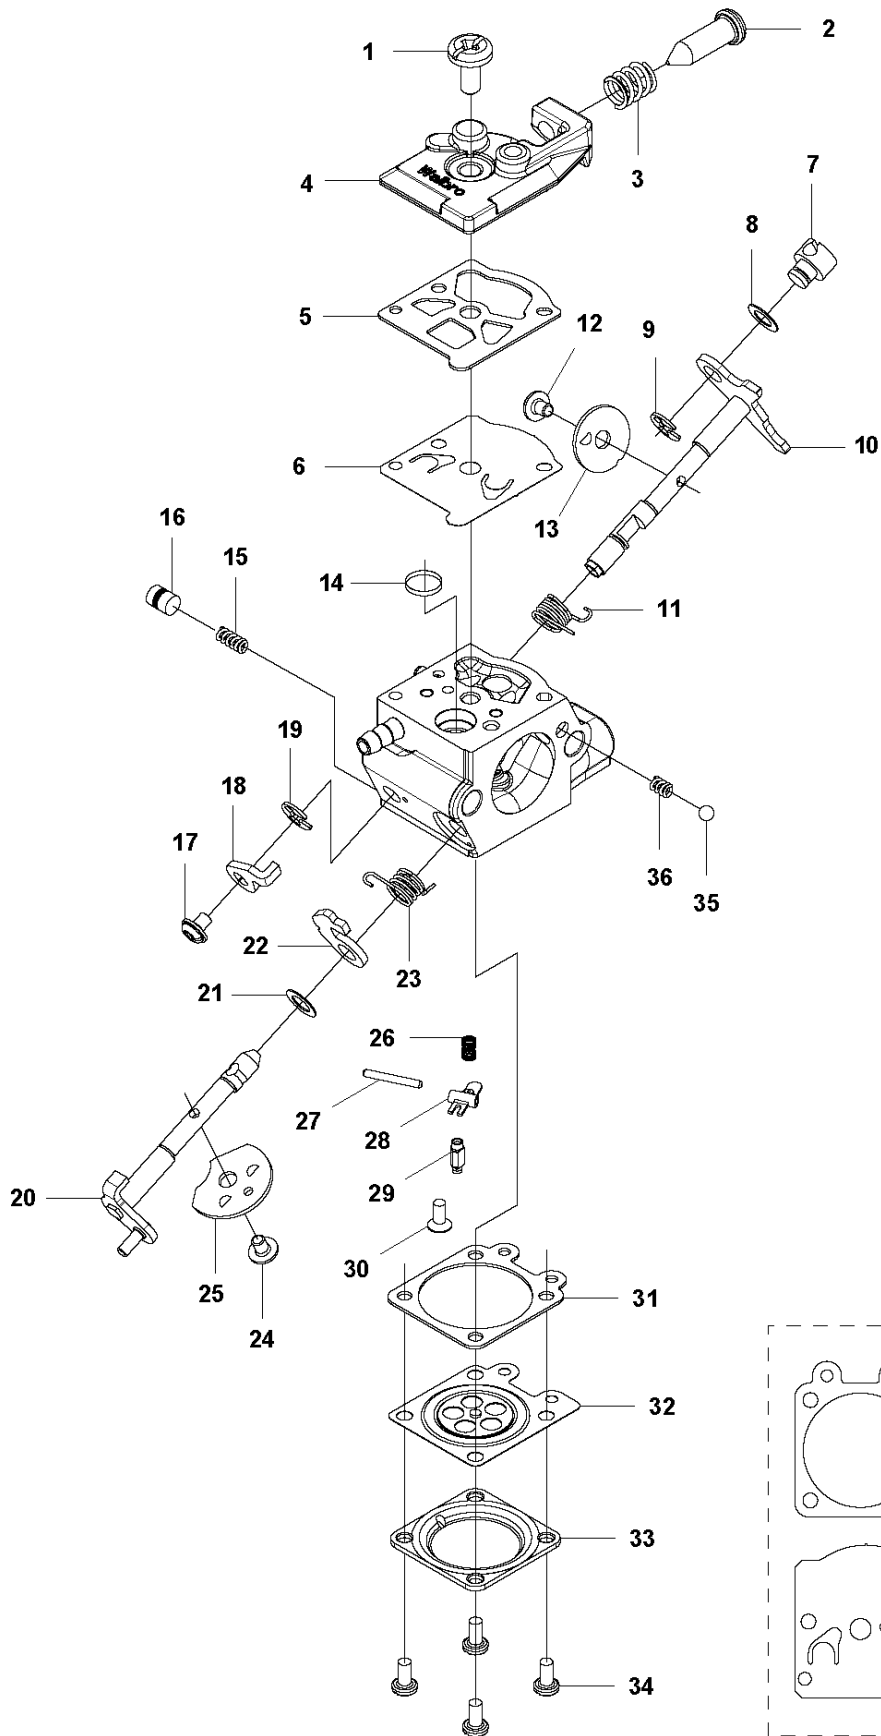

SPARE PARTS LIST

HEDGE TRIMMERS/POLE HEDGE
TRIMMERS

525 HF3S

P 525HF3S
ACCESSORIES

ACCESSORIES

525 HF3S

Ref	Part No	Description	Remark	QTY KIT
1	588 81 48-01	GREASE		1
2	575 73 82-02	COMBINATION WRENCH		1
3	501 60 02-03	SCREWDRIVER		1

N 525HF3S
CARBURETOR

CARBURETOR

525 HF3S

Ref	Part No	Description	Remark	QTY KIT
1	520 97 63-01	SCREW		1
2	577 81 57-01	SCREW		1
3	513 59 32-01	SPRING		1
4	579 19 06-01	COVER		1
5	520 95 48-01	GASKET		1
6	502 21 36-01	DIAPHRAGM PUMP		1
7	513 40 08-01	SWIVEL		1
8	516 52 42-01	WASHER		1
9	506 73 86-01	RING		1
10	579 19 07-01	SHAFT		1
11	577 81 55-01	SPRING		1
12	520 75 98-01	SCREW		1
13	520 97 86-01	VALVE		1
14	520 95 70-01	SCREEN		1
15	505 05 79-01	SPRING		1
16	584 90 12-01	PISTON ASSY		1
17	520 75 98-01	SCREW		1
18	579 19 08-01	LEVER		1
19	505 05 65-01	RING		1
20	579 19 10-01	SHAFT		1
21	516 52 42-01	WASHER		1
22	584 90 13-01	LEVER		1
23	579 19 11-01	SPRING		1
24	520 75 98-01	SCREW		1
25	581 15 49-01	VALVE		1
26	578 89 54-01	SPRING		1
27	520 97 74-01	PIN		1
28	577 80 72-01	LEVER		1
29	521 08 54-01	VALVE.INLET		1
30	577 80 71-01	SCREW		1
31	516 97 21-01	GASKET		1
32	577 80 70-01	DIAPHRAGM		1
33	514 18 92-01	COVER		1
34	520 97 88-01	SCREW ASSY		4
35	514 24 26-01	BALL		1
36	514 24 33-01	SPRING.CHOKE		1
37	580 68 48-01	GASKET KIT		1

F 525HF3S
CARBURETOR & AIRFILTER

CARBURETOR & AIR FILTER

525 HF3S

Ref	Part No	Description	Remark	QTY KIT
1	581 04 74-01	AIR FILTER		1
2	581 45 18-01	AIR FILTER		1
3	580 46 72-01	BOLT		2
4	585 48 85-01	PLATE		1
5	581 04 70-01	FILTER HOUSING		1
6	577 84 83-01	CHOKE CONTROL		1
7	578 86 43-01	THROTTLE CABLE		1
8	577 88 24-02	GASKET		1
9	584 90 14-01	CARBURETTOR		1
10	576 39 91-02	GASKET		1
11	503 93 66-01	PRIMER HOUSING		1
12	577 05 05-01	PIPE		1
13	504 11 43-01	SCREW		3
14	578 90 83-01	INSULATOR		1
15	576 39 89-01	GASKET		1