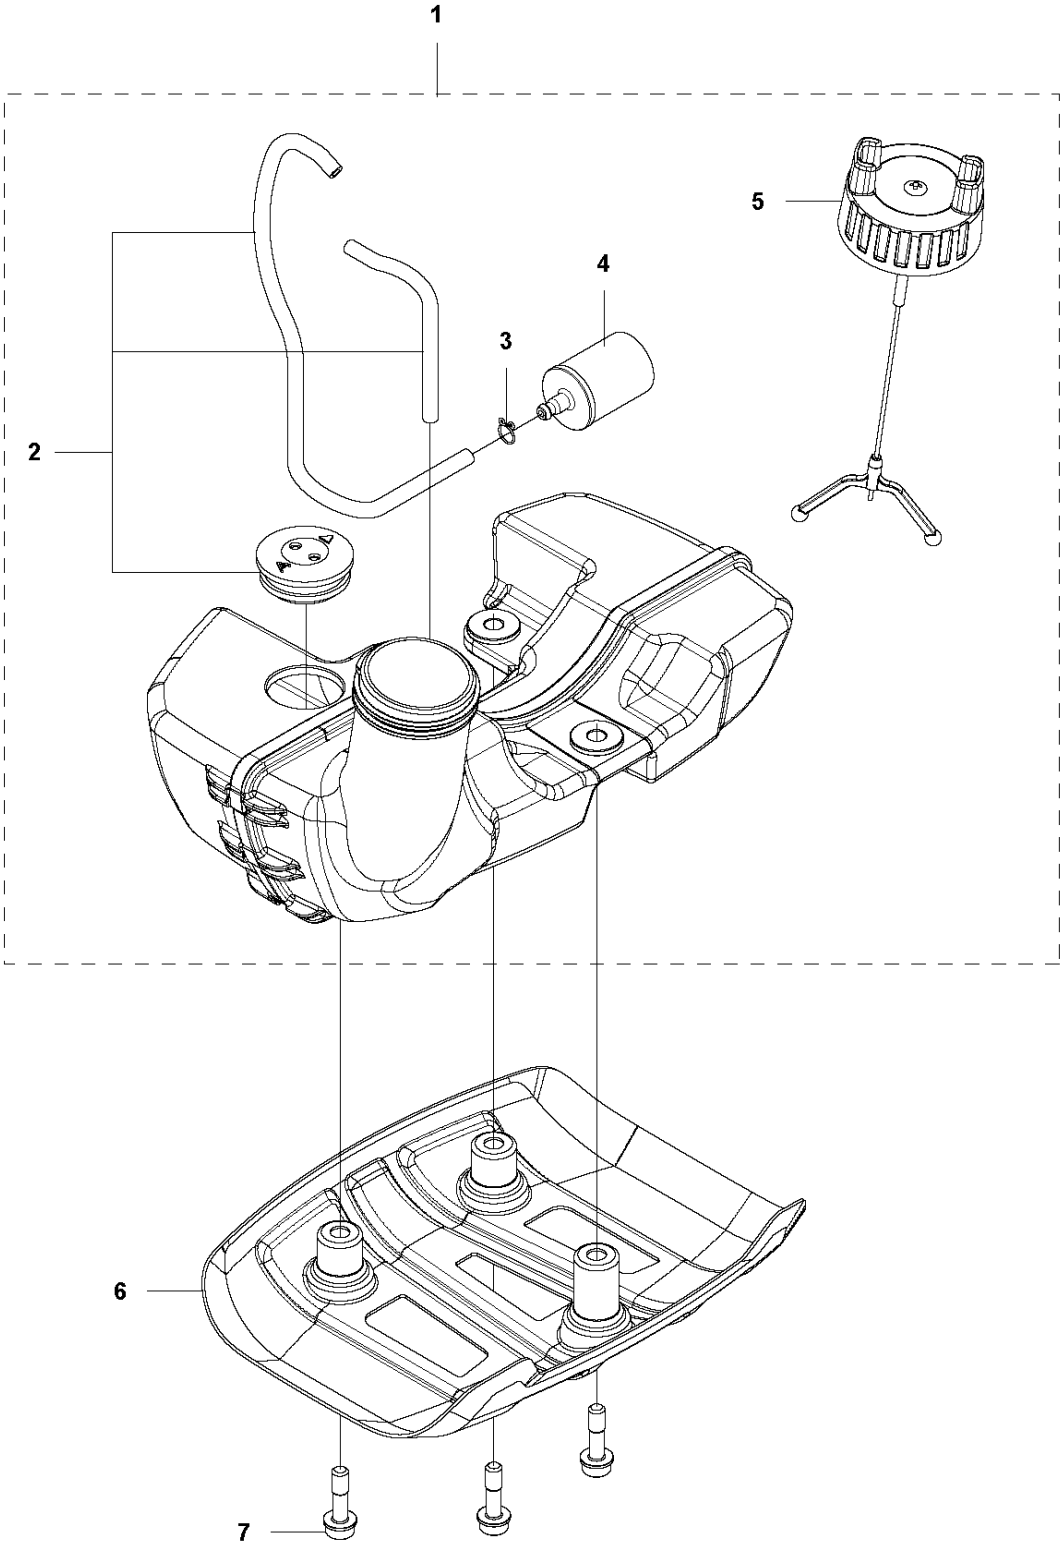

H 525HF3S
FUEL TANK

FUEL TANK

525 HF3S

Ref	Part No	Description	Remark	QTY	KIT
1	576 40 51-01	FUEL TANK		1	
1	576 40 51-02	FUEL TANK		1	1
2	579 21 03-02	HOSE		1	
2	577 50 99-03	PIPE		1	1
3	506 70 70-01	CLIP		1	1
4	503 44 32-01	FILTER		1	1
5	579 64 57-03	TANK CAP		1	
6	576 40 55-01	SKID PLATE		1	
7	577 81 54-01	BOLT		3