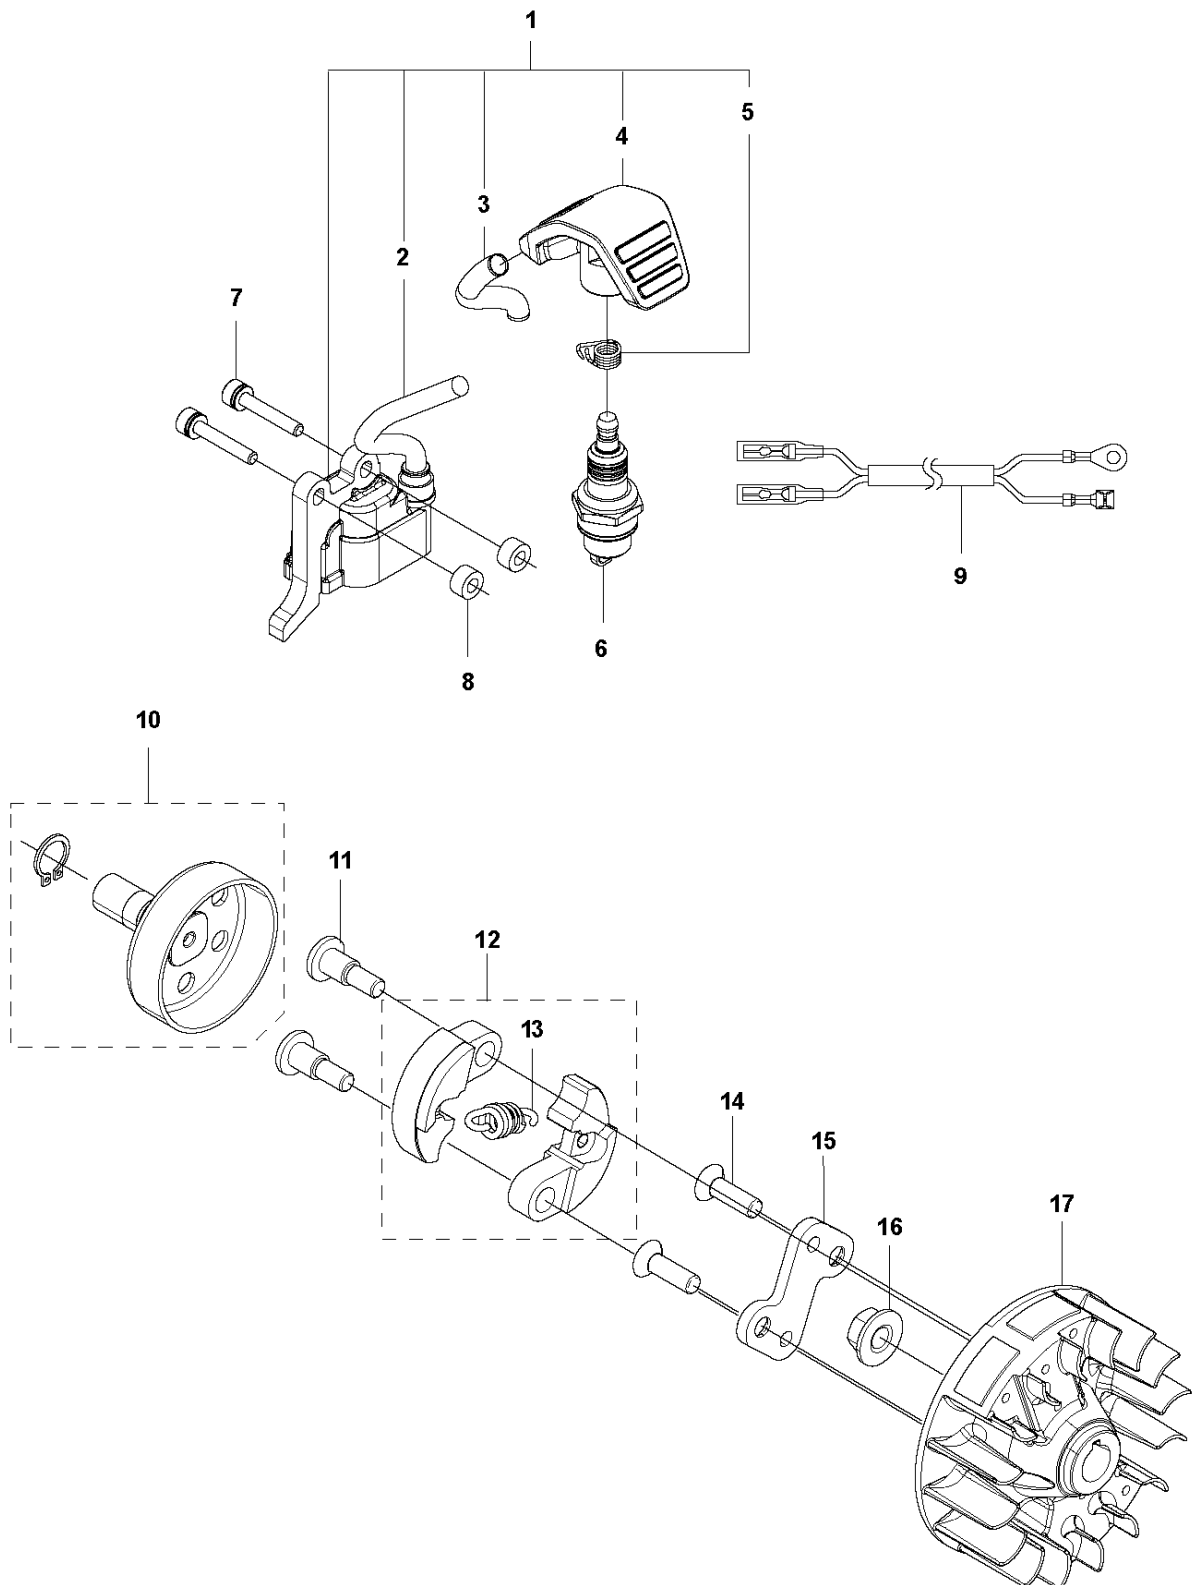

K 525HF3S
CYLINDER PISTON & MUFFLER

CYLINDER, PISTON & MUFFLER

525 HF3S

Ref	Part No	Description	Remark	QTY	KIT
1	544 25 68-01	SCREW		2	
2	578 78 53-01	PLATE		1	
3	504 11 43-01	SCREW		4	
4	577 97 90-01	CYLINDER		1	
5	576 39 87-02	GASKET		1	
6	506 61 81-01	RING		2	
7	577 91 74-01	PISTON		1	
8	505 04 07-01	PIN		1	
9	505 04 52-01	RING		2	
10	585 24 86-01	MUFFLER		1	
11	578 40 81-01	GASKET		1	
12	504 11 43-01	SCREW		2	
13	580 51 44-01	SPARK ARRESTER		1	10
14	729 57 74-05	SCREW CRPANT		1	10

B 525HF3S
GEAR

GEARS

525 HF3S

Ref	Part No	Description	Remark	QTY	KIT
1	586 82 96-01	GEAR HOUSING ASSY		1	
2	575 48 41-01	PLUG		1	1
3	738 88 10-01	LUBRICATION NIPPLE		1	1
4	525 75 51-01	SCREW ITXSCFM		1	1
5	525 75 51-08	SCREW ITXSCFM		1	1
6	577 40 27-01	WEAR PLATE		2	
7	577 40 18-01	ROD		2	
8	577 40 14-01	GEAR WHEEL		1	
9	581 61 63-01	SEALING		1	
10	581 19 51-01	CAP		1	
11	525 75 51-01	SCREW ITXSCFM		8	

J 525HF3S
IGNITION & CLUTCH

IGNITION SYSTEM & CLUTCH

525 HF3S

Ref	Part No	Description	Remark	QTY	KIT
1	588 14 12-01	IGNITION COIL		1	
2	584 82 66-01	IGNITION CABLE		1	1
3	579 59 07-01	TUBE		1	1
4	586 10 72-01	SPARK PLUG CAP		1	1
5	588 17 62-01	SPRING		1	1
6	584 96 81-01	SPARK PLUG		1	
7	521 51 58-01	BOLT		2	
8	521 76 97-01	SPACER		2	
9	587 18 87-01	CABLE		1	
10	586 82 97-01	CLUTCH DRUM ASSY		1	
11	525 61 54-01	SCREW		2	
12	537 04 01-02	CLUTCH ASSY		1	
13	503 14 51-01	CLUTCH SPRING		1	12
14	580 42 92-01	SCREW ITXCFSM		2	
15	580 35 54-01	CLUTCH HUB		1	
16	504 11 80-01	NUT		1	
17	578 96 78-01	FLYWHEEL		1	

G 525HF3S
STARTER

5

STARTER

525 HF3S

Ref	Part No	Description	Remark	QTY	KIT
1	581 14 65-01	STARTER PULLEY		1	
2	521 60 04-01	E-RING		2	1
3	521 60 03-01	SPRING		2	1
4	521 60 02-01	RATCHET		2	1
5	578 99 25-01	STARTER		1	
6	506 61 30-01	SCREW		1	5
7	579 06 46-01	ROPE		1	5
8	579 06 48-01	STARTER PULLEY		1	5
9	504 11 50-01	SPRING.SPIRAL		1	5
10	575 48 95-01	STARTER HANDLE		1	5
11	577 81 54-01	BOLT		3	
12	579 36 96-01	DECAL		1	