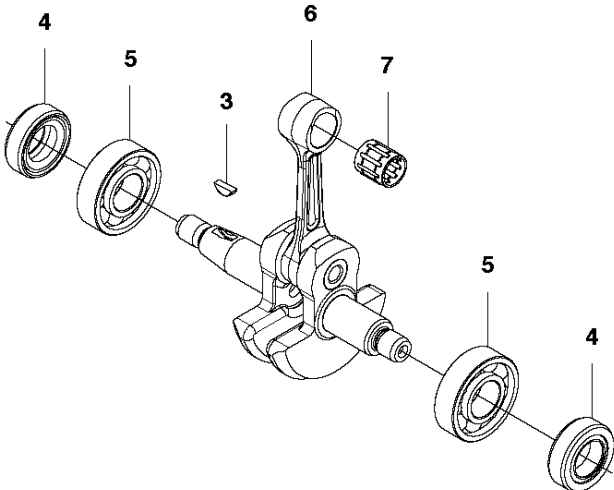

P 525 RS
CRANK SHAFT

CRANKSHAFT

525 RS for China, 967622801, 2015-09

Ref	Part No	Description	Remark	QTY KIT
1	576 40 46-01	MUFFLER		1
2	544 25 68-01	SCREW		1
3	506 68 94-01	KEY		1
4	504 12 15-01	SEALING		2
5	506 61 03-01	BEARING		2
6	586 65 66-01	CRANKSHAFT		1
7	576 40 27-01	BEARING		1