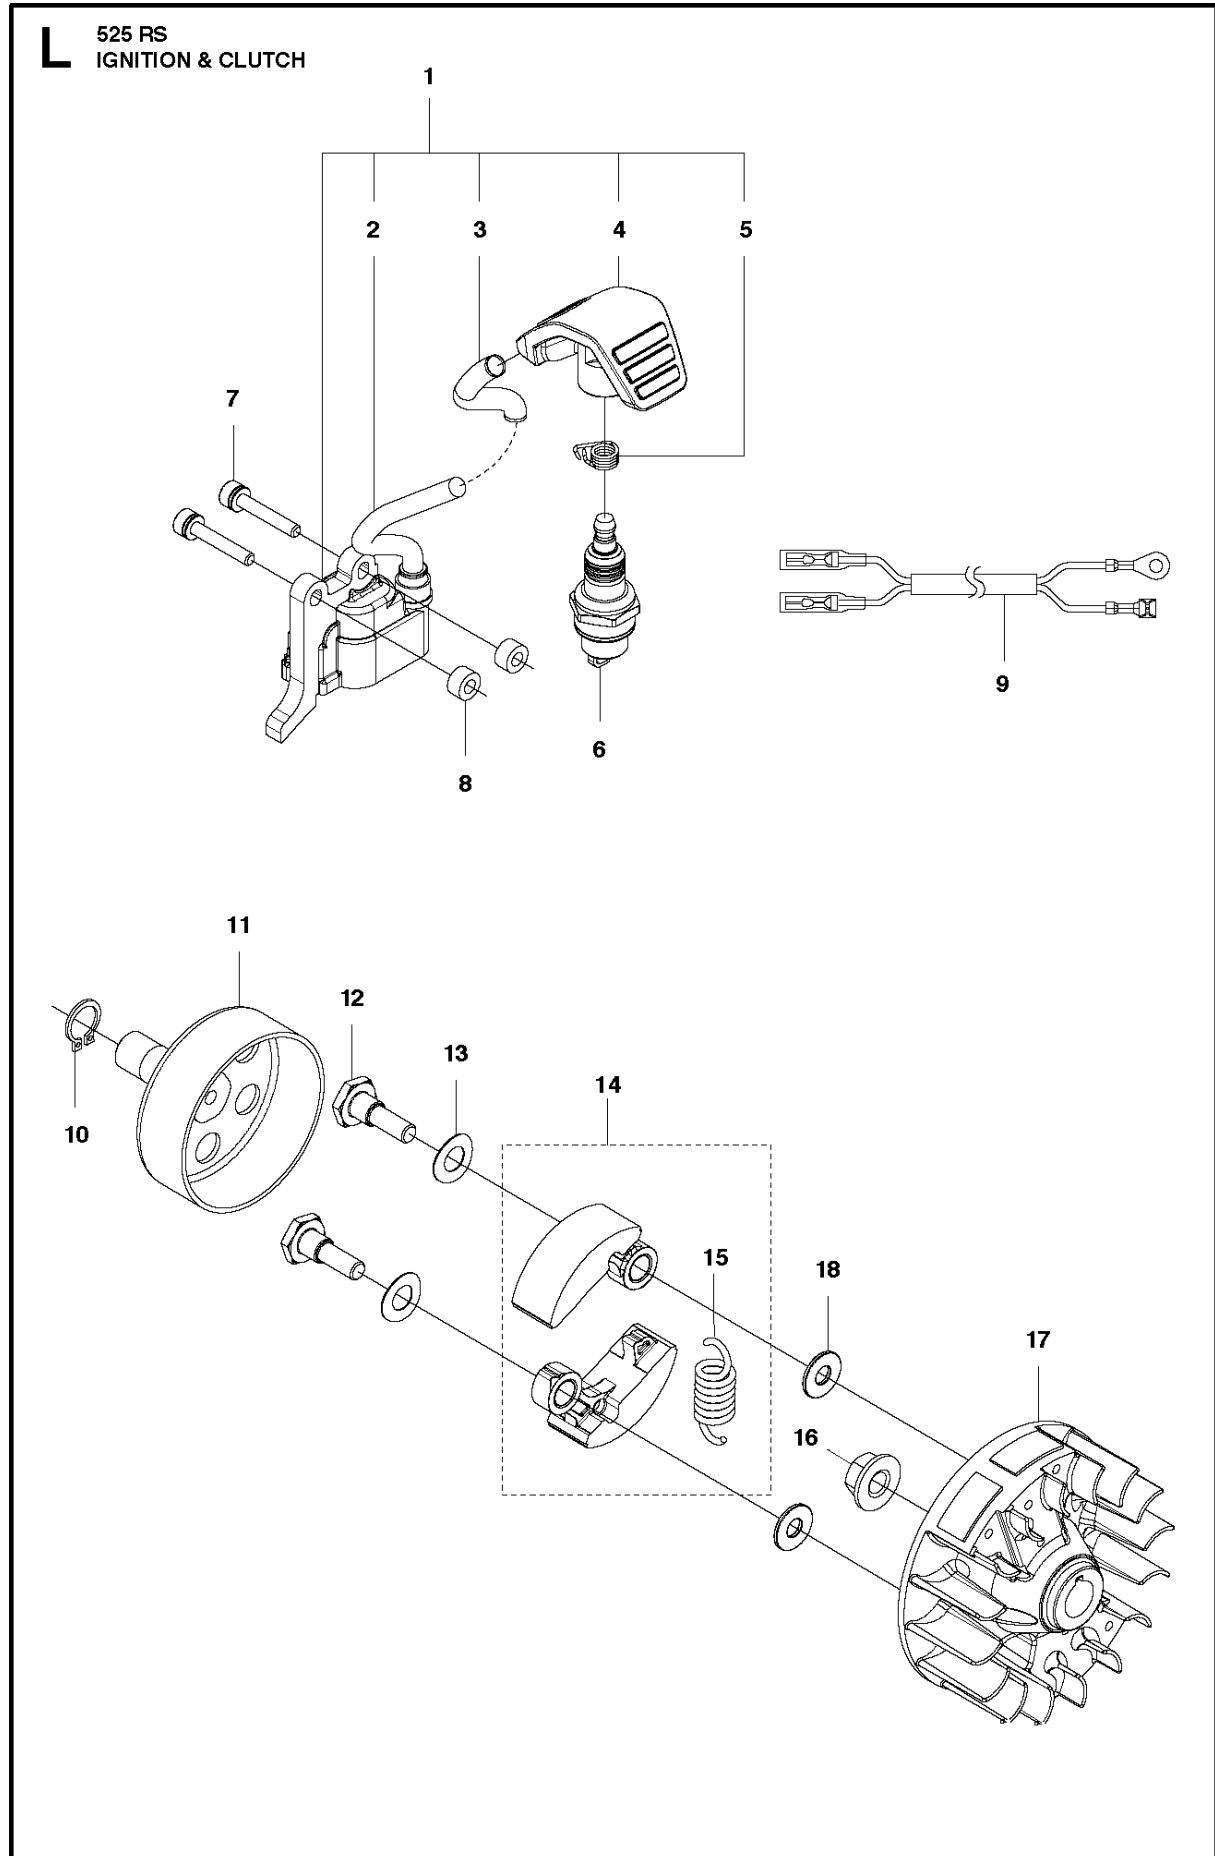

IGNITION SYSTEM & CLUTCH

525 RS for China, 967622801, 2015-09

Ref	Part No	Description	Remark	QTY	KIT
1	588 14 15-01	IGNITION COIL		1	
2	584 82 66-01	IGNITION CABLE		1	1
3	579 59 07-01	TUBE		1	1
4	586 10 72-01	SPARK PLUG CAP		1	1
5	580 63 48-01	SPRING		1	1
6	584 70 31-01	SPARK PLUG	BPMR-8Y : NGK	1	
7	521 51 58-01	BOLT		2	
8	588 17 14-01	SPACER		2	
9	577 85 17-01	SHORT CIRCUIT CABLE		1	
10	516 12 41-01	RING		1	
11	581 14 20-01	CLUTCH DRUM		1	
12	513 18 96-01	SCREW		2	
13	521 75 82-01	WASHER		2	
14	585 38 47-01	DECAL		1	
15	576 40 07-01	CLUTCH SPRING		1	14
16	504 11 80-01	NUT		1	
17	578 96 78-01	FLYWHEEL		1	
18	505 05 44-01	WASHER		2