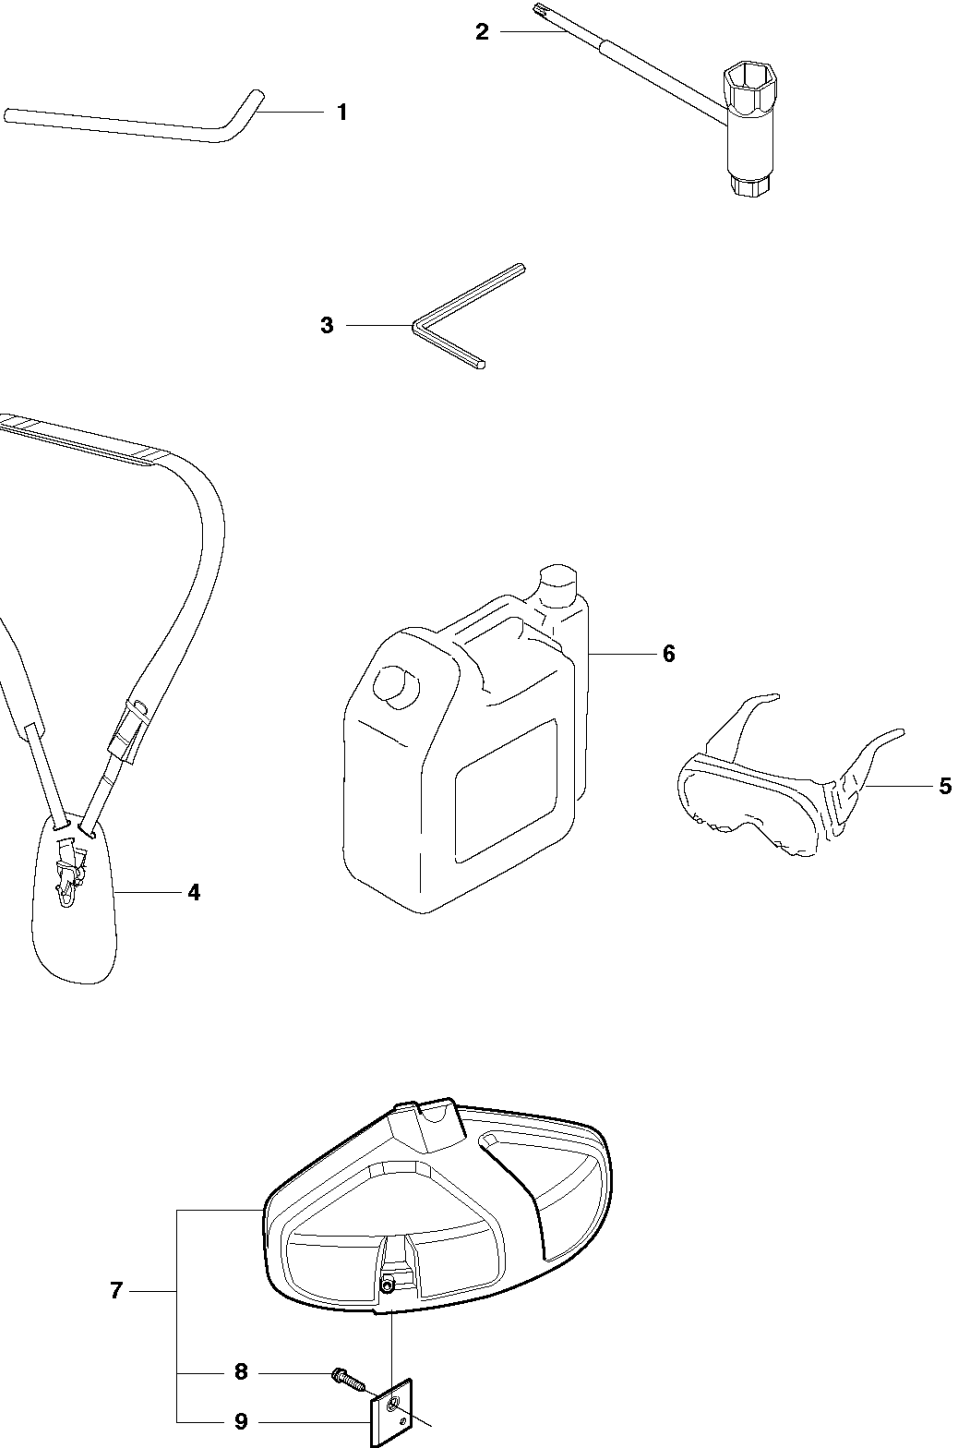

# SPARE PARTS LIST

BRUSHCUTTERS/CLEARING SAWS

525 RS for China, 967622801, 2015-09

**R** 525 RS  
ACCESSORIES

## ACCESSORIES

525 RS for China, 967622801, 2015-09

Ref	Part No	Description	Remark	QTY	KIT
1	505 31 20-01	BAR		1	
2	575 73 82-02	COMBINATION WRENCH		1	
3	505 31 19-01	WRENCH		1	
4	588 56 78-01	HARNESS		1	
5	512 60 97-01	GOGGLE		1	
6	511 41 68-01	TANK		1	
7	503 93 42-02	COMBI GUARD		1	
8	503 21 07-16	SCREW IHSCT		1	7
9	503 79 88-01	BLADE		1	7

## CARBURETOR

525 RS for China, 967622801, 2015-09

Ref	Part No	Description	Remark	QTY KIT
1	520 97 63-01	SCREW		1
2	577 81 57-01	SCREW		1
3	513 59 32-01	SPRING		1
4	579 19 06-01	COVER		1
5	520 95 48-01	GASKET		1
6	502 21 36-01	DIAPHRAGM PUMP		1
7	513 40 08-01	SWIVEL		1
8	516 52 42-01	WASHER		1
9	506 73 86-01	RING		1
10	579 19 07-01	SHAFT		1
11	577 81 55-01	SPRING		1
12	520 75 98-01	SCREW		1
13	520 97 86-01	VALVE		1
14	520 95 70-01	SCREEN		1
15	505 05 79-01	SPRING		1
16	521 57 83-01	PISTON		1
17	520 75 98-01	SCREW		1
18	579 19 08-01	LEVER		1
19	505 05 65-01	RING		1
20	579 19 10-01	SHAFT		1
21	516 52 42-01	WASHER		1
22	584 90 13-01	LEVER		1
23	579 19 11-01	SPRING		1
24	520 75 98-01	SCREW		1
25	581 15 49-01	VALVE		1
26	578 89 54-01	SPRING		1
27	520 97 74-01	PIN		1
28	577 80 72-01	LEVER		1
29	521 08 54-01	VALVE.INLET		1
30	577 80 71-01	SCREW		1
31	516 97 21-01	GASKET		1
32	577 80 70-01	DIAPHRAGM		1
33	514 18 92-01	COVER		1
34	520 97 88-01	SCREW ASSY		4
35	514 24 26-01	BALL		1
36	514 24 33-01	SPRING.CHOKE		1
37	580 68 48-01	GASKET KIT	Coomopes by item 5, 6, 31 and 32	1