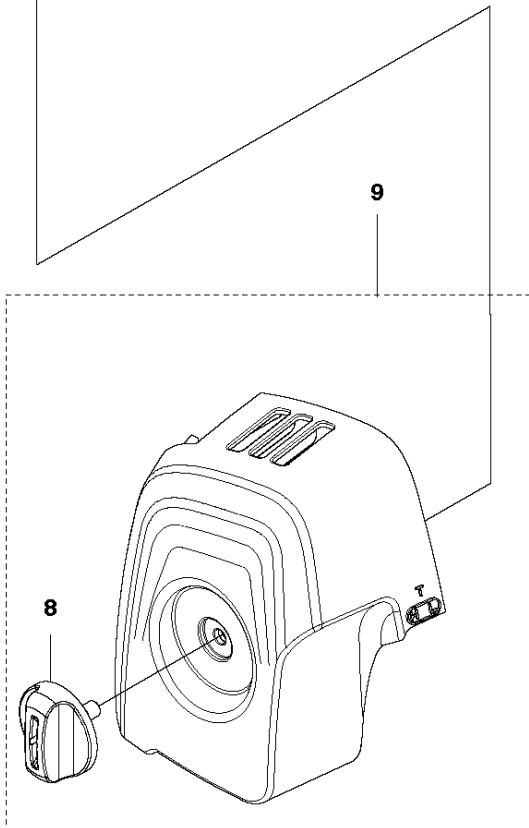

G 525 RS
COVERS

525 xx 13

COVER

525 RS for China, 967622801, 2015-09

Ref	Part No	Description	Remark	QTY	KIT
3	577 81 54-01	BOLT		1	
4	592 62 13-01	CYLINDER COVER	To be used with 576404101 Housing clutch	1	
4	592 62 13-02	CYLINDER COVER	To be used with 588567701 Housing clutch	1	
5	576 40 47-01	MUFFLER GUARD		1	
6	577 81 54-01	BOLT		1	
7	577 81 54-01	BOLT		1	
8	576 99 24-02	KNOB		1	9
9	578 40 88-01	FILTER COVER		1	
10	544 25 68-01	SCREW		3	
11	577 85 11-01	COVER		1	
12	577 85 10-01	COVER		1	
13	579 44 58-14	DECAL	525RS	1