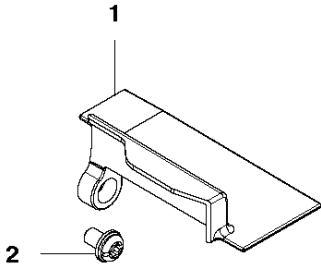

P 525 RS
CRANK SHAFT

CRANKSHAFT

525 RS for China, 967622801, 2015-09

Ref	Part No	Description	Remark	QTY KIT
1	576 40 46-01	MUFFLER		1
2	544 25 68-01	SCREW		1
3	506 68 94-01	KEY		1
4	504 12 15-01	SEALING		2
5	506 61 03-01	BEARING		2
6	586 65 66-01	CRANKSHAFT		1
7	576 40 27-01	BEARING		1