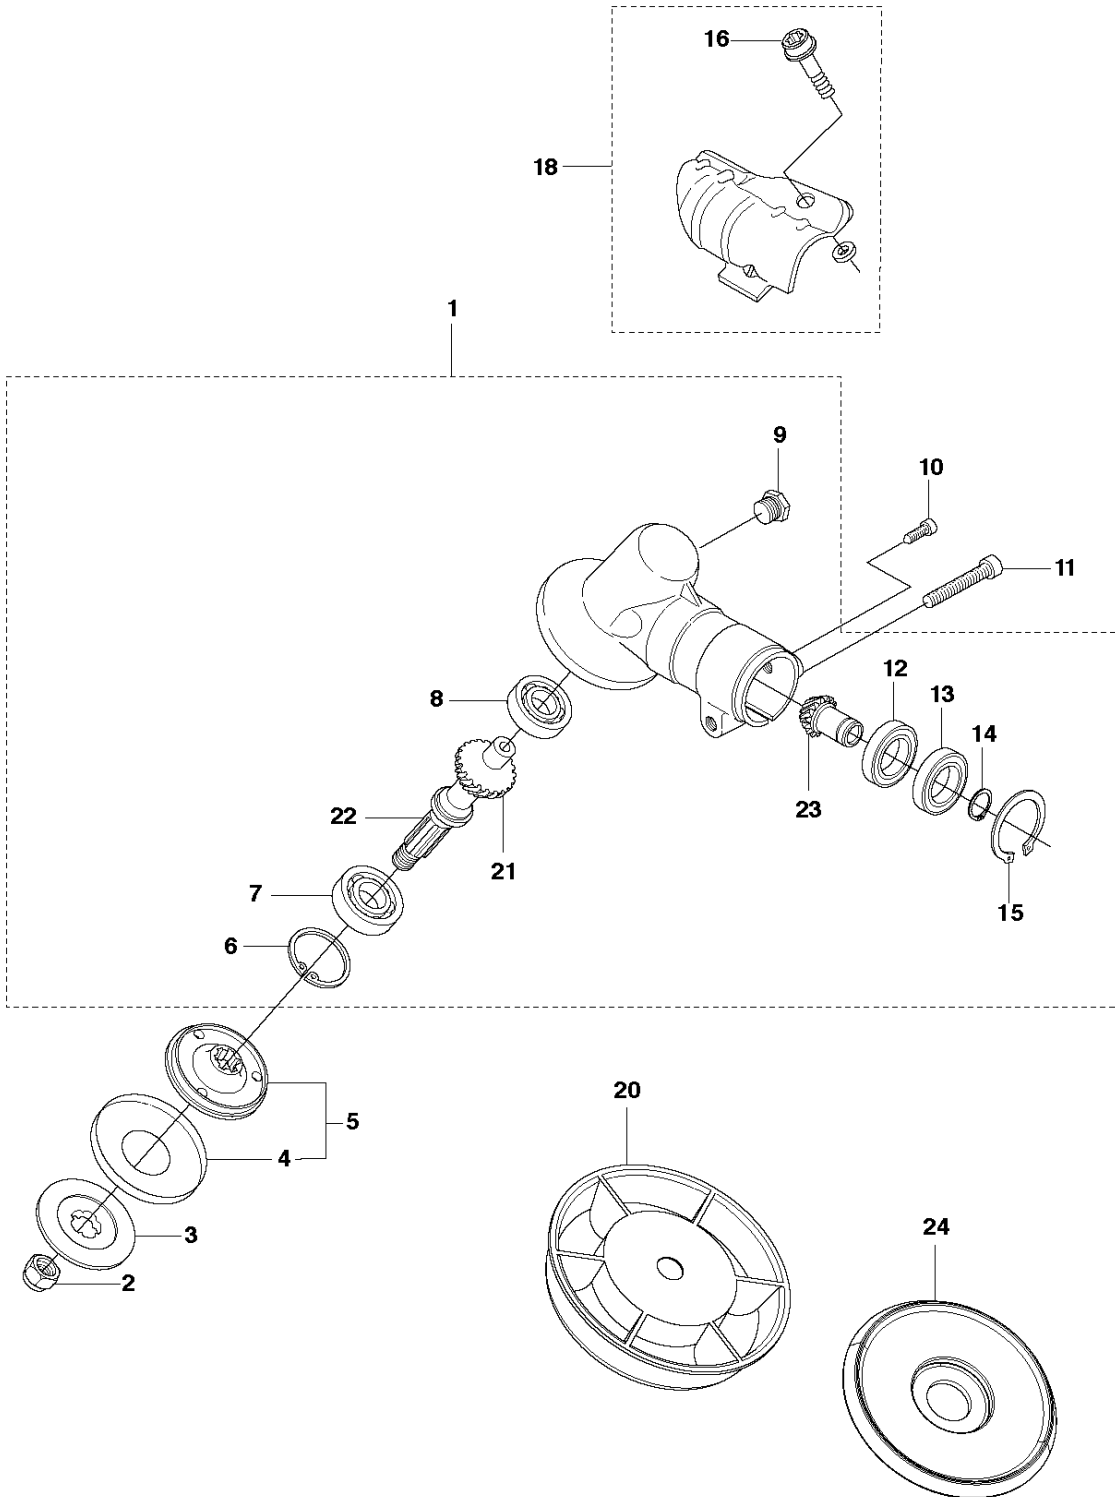

# SPARE PARTS LIST

BRUSHCUTTERS/CLEARING SAWS

525 RS for China, 967622801, 2015-09

**R** 525 RS  
ACCESSORIES

## ACCESSORIES

525 RS for China, 967622801, 2015-09

Ref	Part No	Description	Remark	QTY	KIT
1	505 31 20-01	BAR		1	
2	575 73 82-02	COMBINATION WRENCH		1	
3	505 31 19-01	WRENCH		1	
4	588 56 78-01	HARNESS		1	
5	512 60 97-01	GOGGLE		1	
6	511 41 68-01	TANK		1	
7	503 93 42-02	COMBI GUARD		1	
8	503 21 07-16	SCREW IHSCT		1	7
9	503 79 88-01	BLADE		1	7

## BEVEL GEAR

525 RS for China, 967622801, 2015-09

Ref	Part No	Description	Remark	QTY	KIT
1	537 33 38-01	BEVEL GEAR		1	
2	503 85 63-01	NUT		1	
3	537 28 56-01	SUPPORT FLANGE		1	
4	537 29 26-01	CUP		1	
5	537 23 49-01	DRIVER ASSY		1	
6	735 31 28-10	CIRCLIP		1	1
7	503 25 24-01	BALL BEARING		1	1
8	738 21 98-00	BALL BEARING		1	1
9	503 20 15-02	SCREW IHHM		1	1
10	574 71 08-01	BOLT		1	
11	525 75 51-04	SCREW ITXSCFM		1	
12	738 21 99-00	BALL BEARING		1	1
13	738 21 99-02	BALL BEARING		1	1
14	735 31 11-00	CIRCLIP		1	1
15	735 31 25-10	CIRCLIP		1	1
16	523 01 90-01	BOLT		1	18
18	581 02 75-02	CLAMP		1	
20	503 89 01-01	SUPPORT CUP		1	
21	537 33 35-01	GEAR WHEEL		1	1
22	537 33 36-01	BLADE SHAFT		1	1
23	537 33 39-01	PINION		1	1
24	581 59 50-01	SPACER		1	