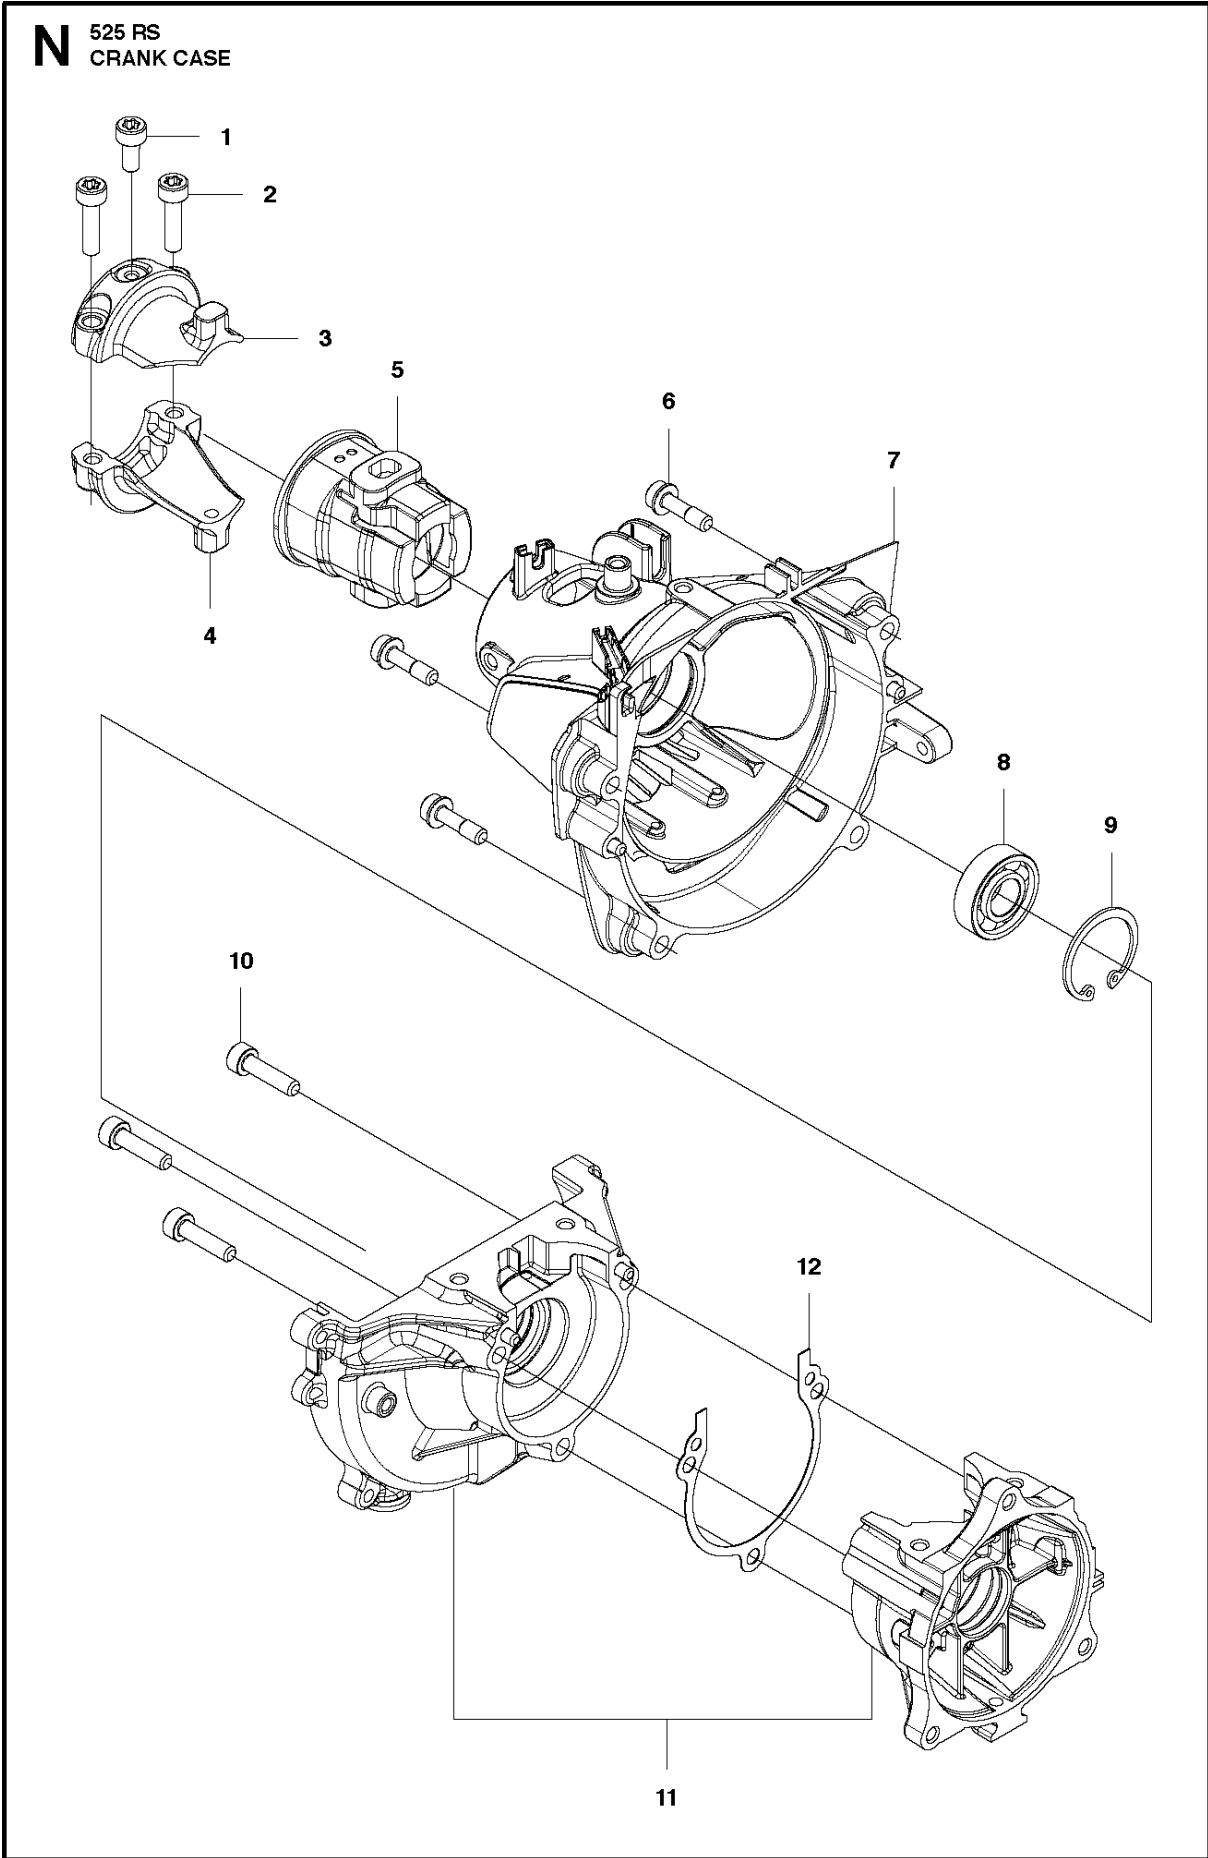

CRANKCASE

525 RS for China, 967622801, 2015-09

Ref	Part No	Description	Remark	QTY KIT
1	529 26 81-01	BOLT		1
2	577 94 20-01	BOLT		2
3	576 42 07-02	BRACKET		1
4	576 42 08-02	BRACKET		1
5	576 42 05-01	CUSHION		1
6	577 81 54-01	BOLT		4
7	588 56 77-01	HOUSING		1
8	525 95 32-01	BEARING		1
9	506 60 99-01	RING		1
10	504 11 43-01	SCREW		3
11	581 30 86-02	CRANKCASE		1
12	576 39 95-02	GASKET		1