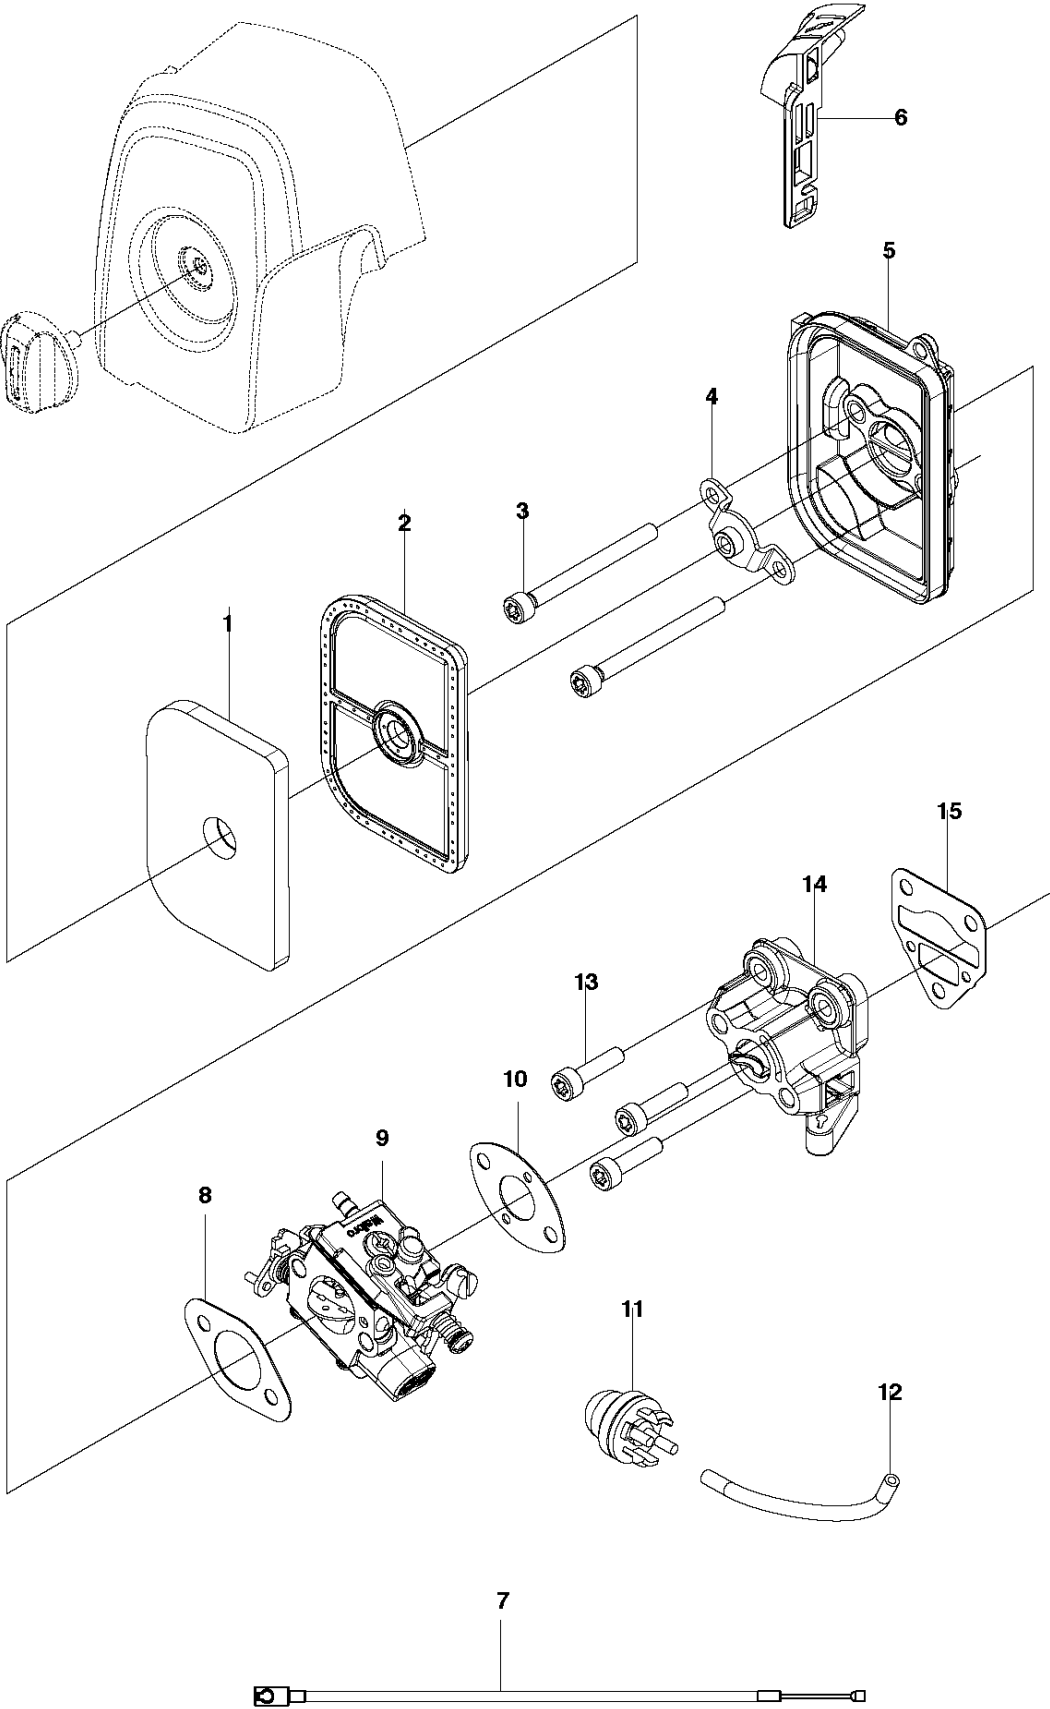

H 525 RS
CARBURETOR & AIRFILTER

CARBURETOR & AIR FILTER

525 RS for China, 967622801, 2015-09

Ref	Part No	Description	Remark	QTY KIT
1	577 85 15-02	AIR FILTER		1
2	576 40 16-01	AIR FILTER		1
3	580 46 72-01	BOLT		2
4	580 43 79-01	PLATE		1
5	577 85 13-01	FILTER HOUSING		1
6	577 84 83-01	CHOKE CONTROL		1
7	590 90 00-01	THROTTLE CABLE		1
8	577 88 24-02	GASKET		1
9	584 90 14-01	CARBURETTOR		1
10	576 39 91-02	GASKET		1
11	503 93 66-01	PURGE		1
12	577 05 05-01	PIPE		1
13	504 11 43-01	SCREW		3
14	578 90 83-01	INSULATOR		1
15	576 39 89-01	GASKET		1