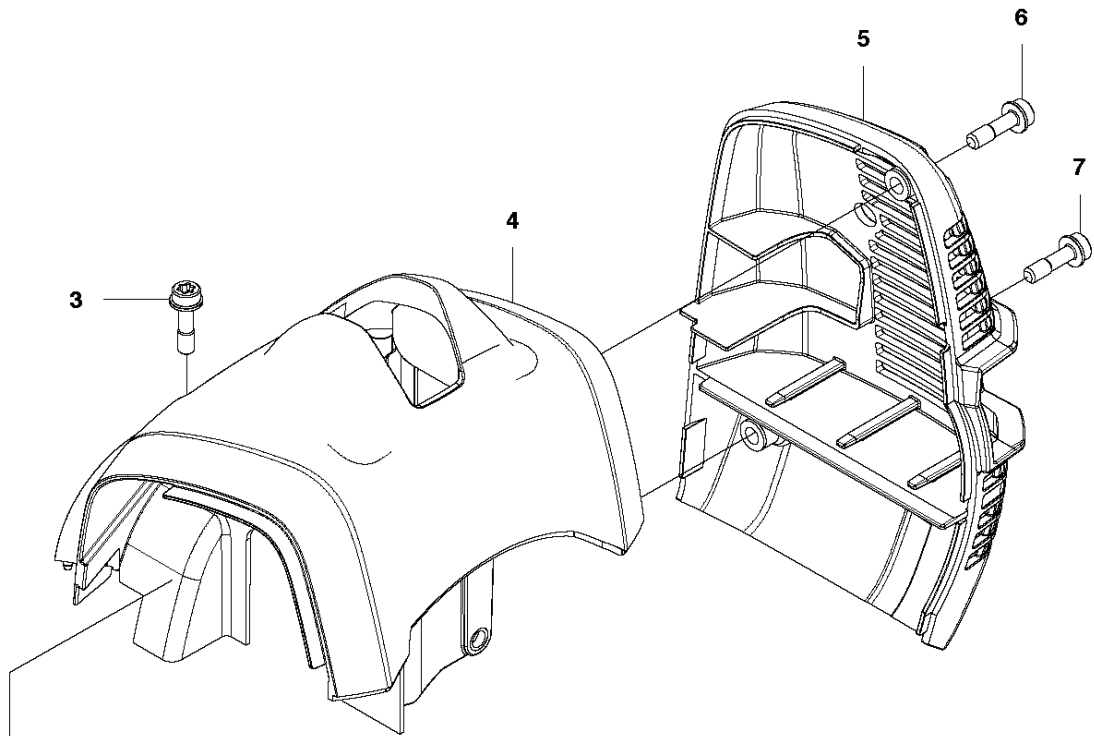

G 525 RS
COVERS

525 xx 13

COVER

525 RS for China, 967622801, 2015-09

Ref	Part No	Description	Remark	QTY	KIT
3	577 81 54-01	BOLT		1	
4	592 62 13-01	CYLINDER COVER	To be used with 576404101 Housing clutch	1	
4	592 62 13-02	CYLINDER COVER	To be used with 588567701 Housing clutch	1	
5	576 40 47-01	MUFFLER GUARD		1	
6	577 81 54-01	BOLT		1	
7	577 81 54-01	BOLT		1	
8	576 99 24-02	KNOB		1	9
9	578 40 88-01	FILTER COVER		1	
10	544 25 68-01	SCREW		3	
11	577 85 11-01	COVER		1	
12	577 85 10-01	COVER		1	
13	579 44 58-14	DECAL	525RS	1