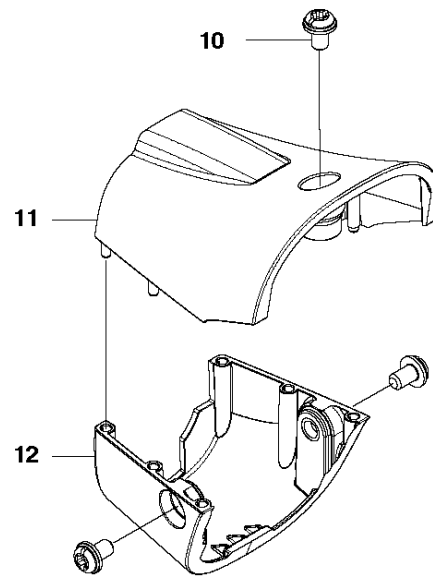

G 525 RS
COVERS

525 xx 13

COVER

525 RS for China, 967622801, 2015-09

Ref	Part No	Description	Remark	QTY	KIT
3	577 81 54-01	BOLT		1	
4	592 62 13-01	CYLINDER COVER	To be used with 576404101 Housing clutch	1	
4	592 62 13-02	CYLINDER COVER	To be used with 588567701 Housing clutch	1	
5	576 40 47-01	MUFFLER GUARD		1	
6	577 81 54-01	BOLT		1	
7	577 81 54-01	BOLT		1	
8	576 99 24-02	KNOB		1	9
9	578 40 88-01	FILTER COVER		1	
10	544 25 68-01	SCREW		3	
11	577 85 11-01	COVER		1	
12	577 85 10-01	COVER		1	
13	579 44 58-14	DECAL	525RS	1