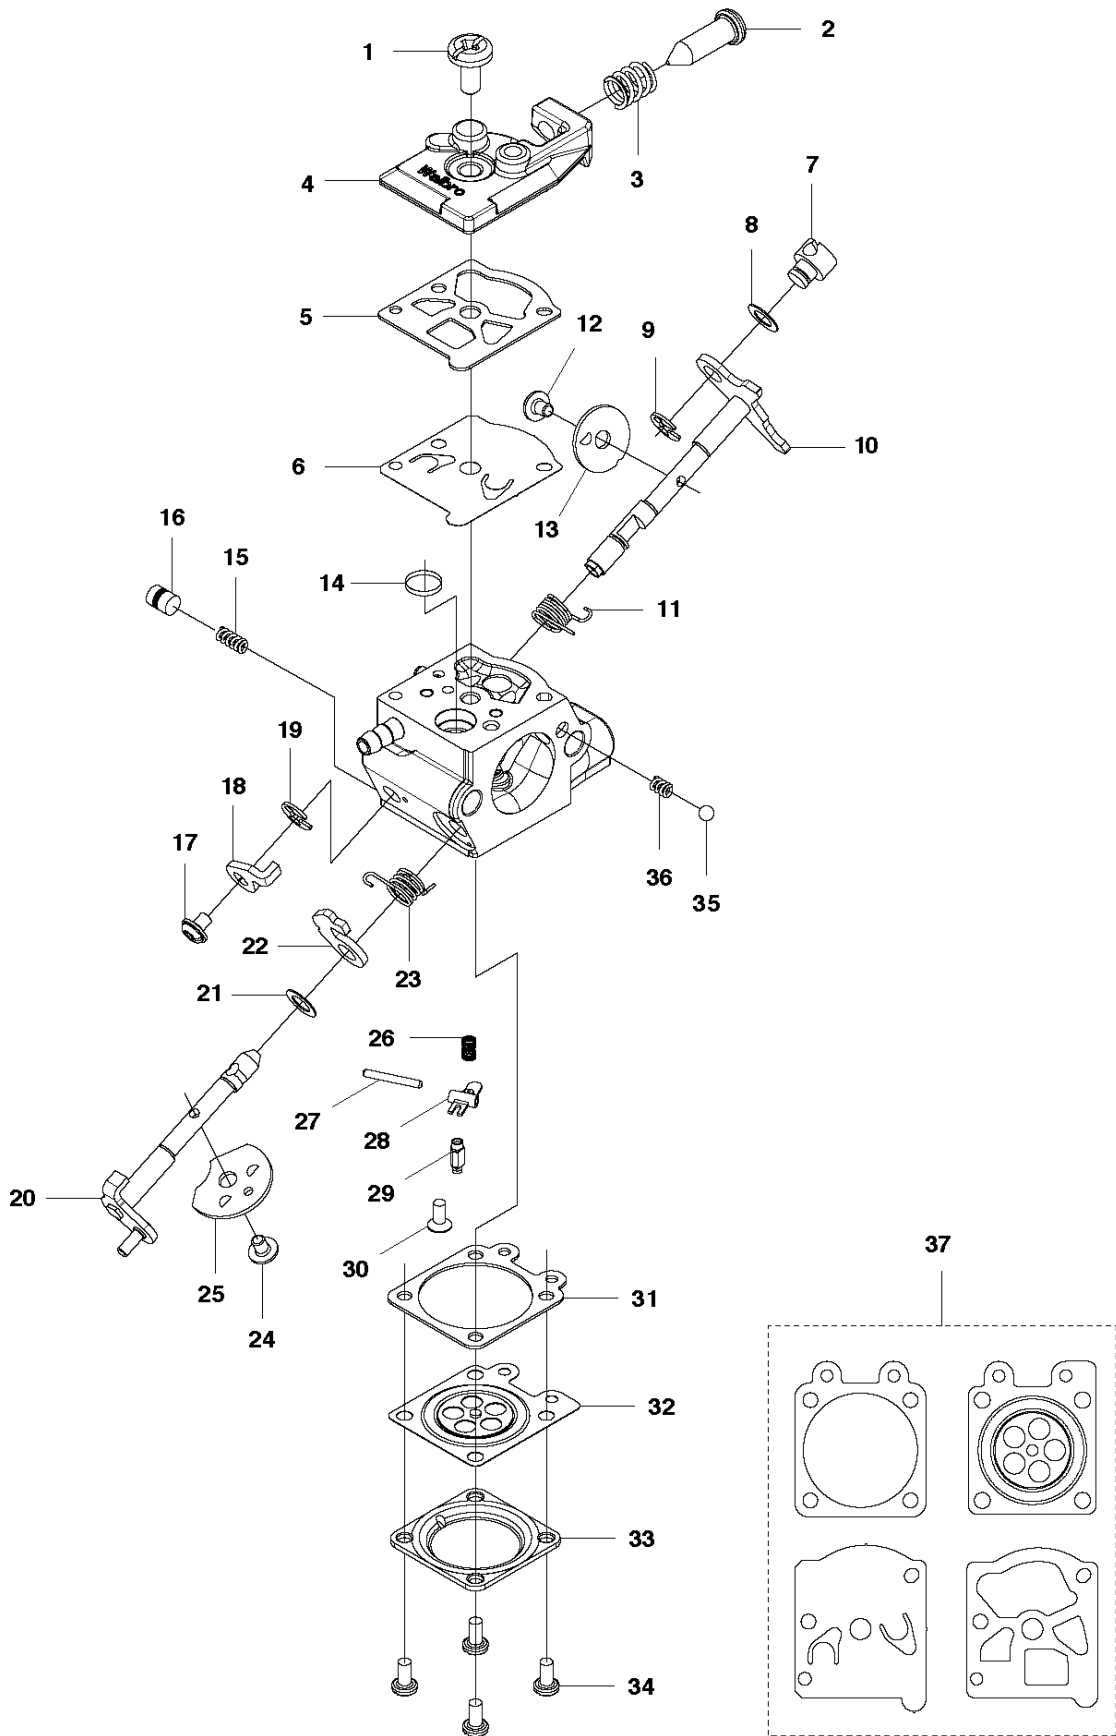

Q 525 RS
CARBURETOR

CARBURETOR

525 RS for China, 967622801, 2015-09

Ref	Part No	Description	Remark	QTY KIT
1	520 97 63-01	SCREW		1
2	577 81 57-01	SCREW		1
3	513 59 32-01	SPRING		1
4	579 19 06-01	COVER		1
5	520 95 48-01	GASKET		1
6	502 21 36-01	DIAPHRAGM PUMP		1
7	513 40 08-01	SWIVEL		1
8	516 52 42-01	WASHER		1
9	506 73 86-01	RING		1
10	579 19 07-01	SHAFT		1
11	577 81 55-01	SPRING		1
12	520 75 98-01	SCREW		1
13	520 97 86-01	VALVE		1
14	520 95 70-01	SCREEN		1
15	505 05 79-01	SPRING		1
16	521 57 83-01	PISTON		1
17	520 75 98-01	SCREW		1
18	579 19 08-01	LEVER		1
19	505 05 65-01	RING		1
20	579 19 10-01	SHAFT		1
21	516 52 42-01	WASHER		1
22	584 90 13-01	LEVER		1
23	579 19 11-01	SPRING		1
24	520 75 98-01	SCREW		1
25	581 15 49-01	VALVE		1
26	578 89 54-01	SPRING		1
27	520 97 74-01	PIN		1
28	577 80 72-01	LEVER		1
29	521 08 54-01	VALVE.INLET		1
30	577 80 71-01	SCREW		1
31	516 97 21-01	GASKET		1
32	577 80 70-01	DIAPHRAGM		1
33	514 18 92-01	COVER		1
34	520 97 88-01	SCREW ASSY		4
35	514 24 26-01	BALL		1
36	514 24 33-01	SPRING.CHOKE		1
37	580 68 48-01	GASKET KIT	Coomopes by item 5, 6, 31 and 32	1