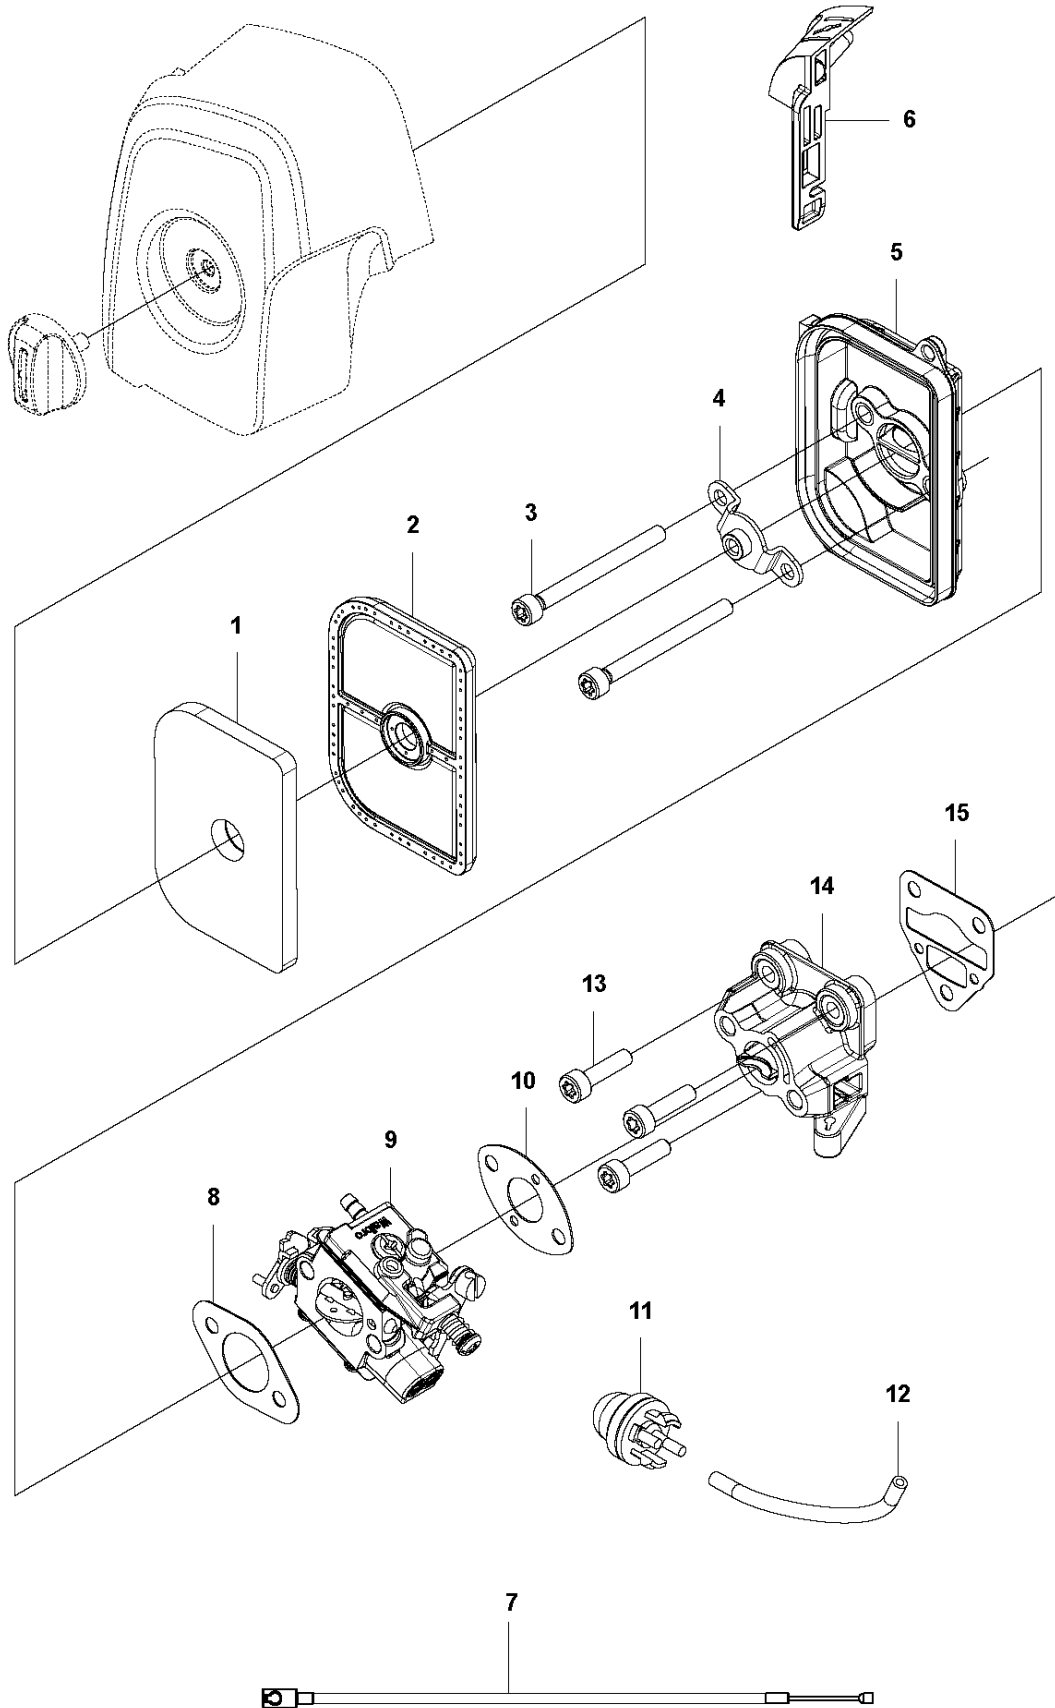

H1 524L, 525L, LS, LST, RJD, RS
CARBURETOR & AIRFILTER

CARBURETOR & AIR FILTER

525 RS

Ref	Part No	Description	Remark	QTY KIT
1	577 85 15-01	AIR FILTER		1
2	576 40 16-01	AIR FILTER		1
3	580 46 72-01	BOLT		2
4	580 43 79-01	PLATE		1
5	577 85 13-01	FILTER HOUSING		1
6	577 84 83-01	CHOKE CONTROL		1
7	590 90 00-01	THROTTLE CABLE		1
8	577 88 24-02	GASKET		1
9	584 90 14-01	CARBURETTOR		1
10	576 39 91-02	GASKET		1
11	503 93 66-01	PURGE		1
12	577 05 05-01	PIPE		1
13	504 11 43-01	SCREW		3
14	578 90 83-01	INSULATOR		1
15	576 39 89-01	GASKET		1