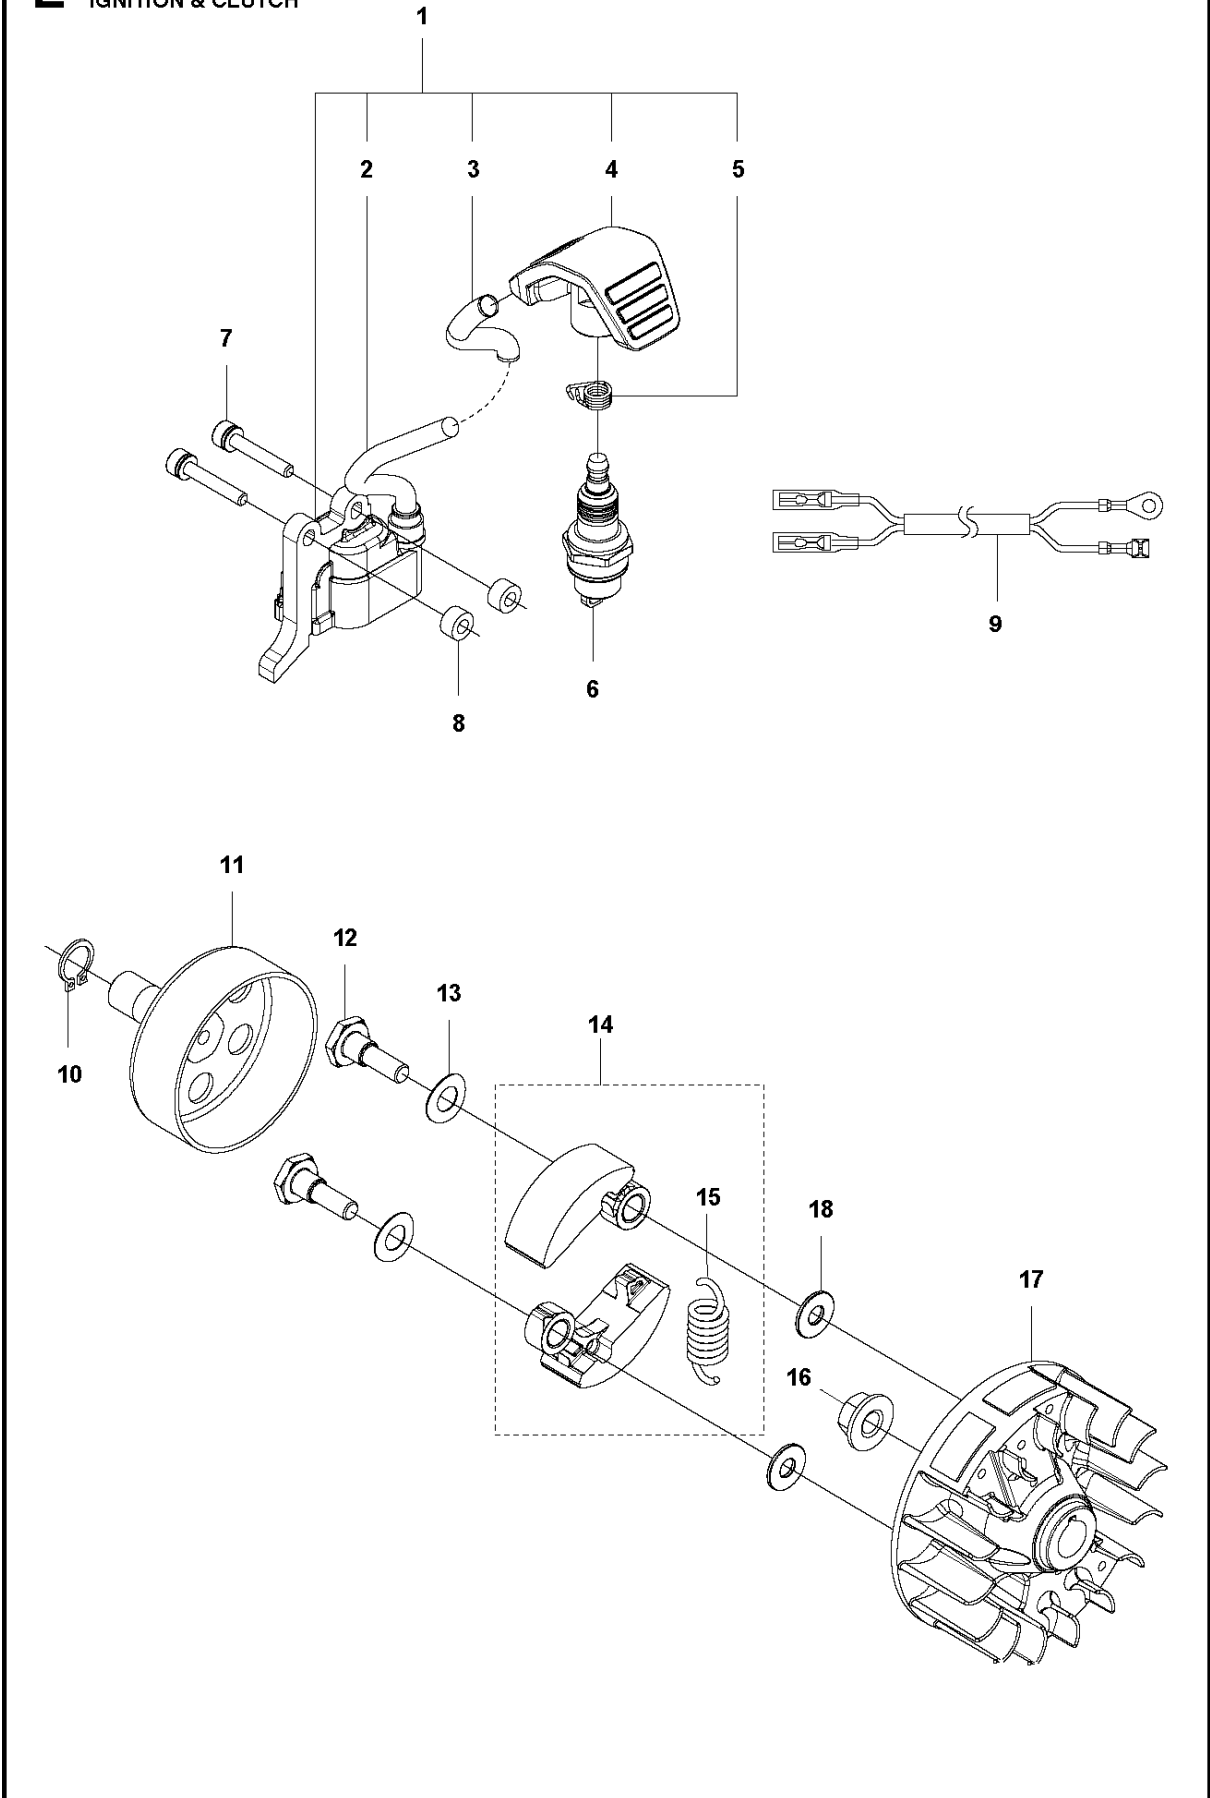

M 524, 525
CYLINDER PISTON & MUFFLER

CYLINDER, PISTON & MUFFLER

525 RS

Ref	Part No	Description	Remark	QTY	KIT
1	544 25 68-01	SCREW		2	
2	578 78 53-01	PLATE		1	
3	504 11 43-01	SCREW		4	
4	577 97 90-01	CYLINDER		1	
5	576 39 87-02	GASKET		1	
6	506 61 81-01	RING		2	
7	577 91 74-01	PISTON		1	
8	505 04 07-01	PIN		1	
9	505 04 52-01	RING		2	
10	585 24 86-01	MUFFLER		1	
10	585 03 29-01	MUFFLER ASSY	Australia / New Zealand	1	
11	578 40 81-01	GASKET		1	
12	504 11 43-01	SCREW		2	
13	580 51 44-01	SPARK ARRESTER		1	10
14	729 57 74-05	SCREW CRPANT		1	10

S Duo Balance
HARNESS

HARNES

525 RS

Ref	Part No	Description	Remark	QTY KIT	
1	537 27 57-01	HARNES		1	
1	537 27 57-03	HARNES	US	1	1
2	503 99 61-01	BAND		3	1
3	503 99 61-03	BAND		1	1
4	537 11 35-01	RETAINER		1	1
5	537 28 84-01	FRONT PIECE		1	1
6	537 28 83-01	FRONT PIECE		1	1
7	537 27 59-01	HIP PAD		1	1
8	502 02 28-01	HOOK		1	1
9	502 02 30-02	LOCK		1	1,8
10	586 34 10-01	SPRING		1	1,8
11	502 02 29-02	HOOK		1	1,8
12	735 31 09-20	E-CLIP		1	1,8
13	537 17 54-01	HIP PAD		3	1

L 524, 525
IGNITION & CLUTCH

IGNITION SYSTEM & CLUTCH

525 RS

Ref	Part No	Description	Remark	QTY	KIT
1	588 14 15-01	IGNITION COIL		1	
2	584 82 66-01	IGNITION CABLE		1	1
3	579 59 07-01	TUBE		1	1
4	586 10 72-01	SPARK PLUG CAP		1	1
5	580 63 48-01	SPRING		1	1
6	584 96 81-01	SPARK PLUG	BPMR-8Y : NGK	1	
7	521 51 58-01	BOLT		2	
8	521 76 97-01	SPACER		2	
9	577 85 17-01	SHORT CIRCUIT CABLE		1	
10	516 12 41-01	RING		1	
11	581 14 20-01	CLUTCH DRUM		1	
12	513 18 96-01	SCREW		2	
13	521 75 82-01	WASHER		2	
14	577 05 28-01	CLUTCH ASSY		1	
15	576 40 07-01	CLUTCH SPRING		1	14
16	504 11 80-01	NUT		1	
17	578 96 78-01	FLYWHEEL		1	
18	505 05 44-01	WASHER		2	