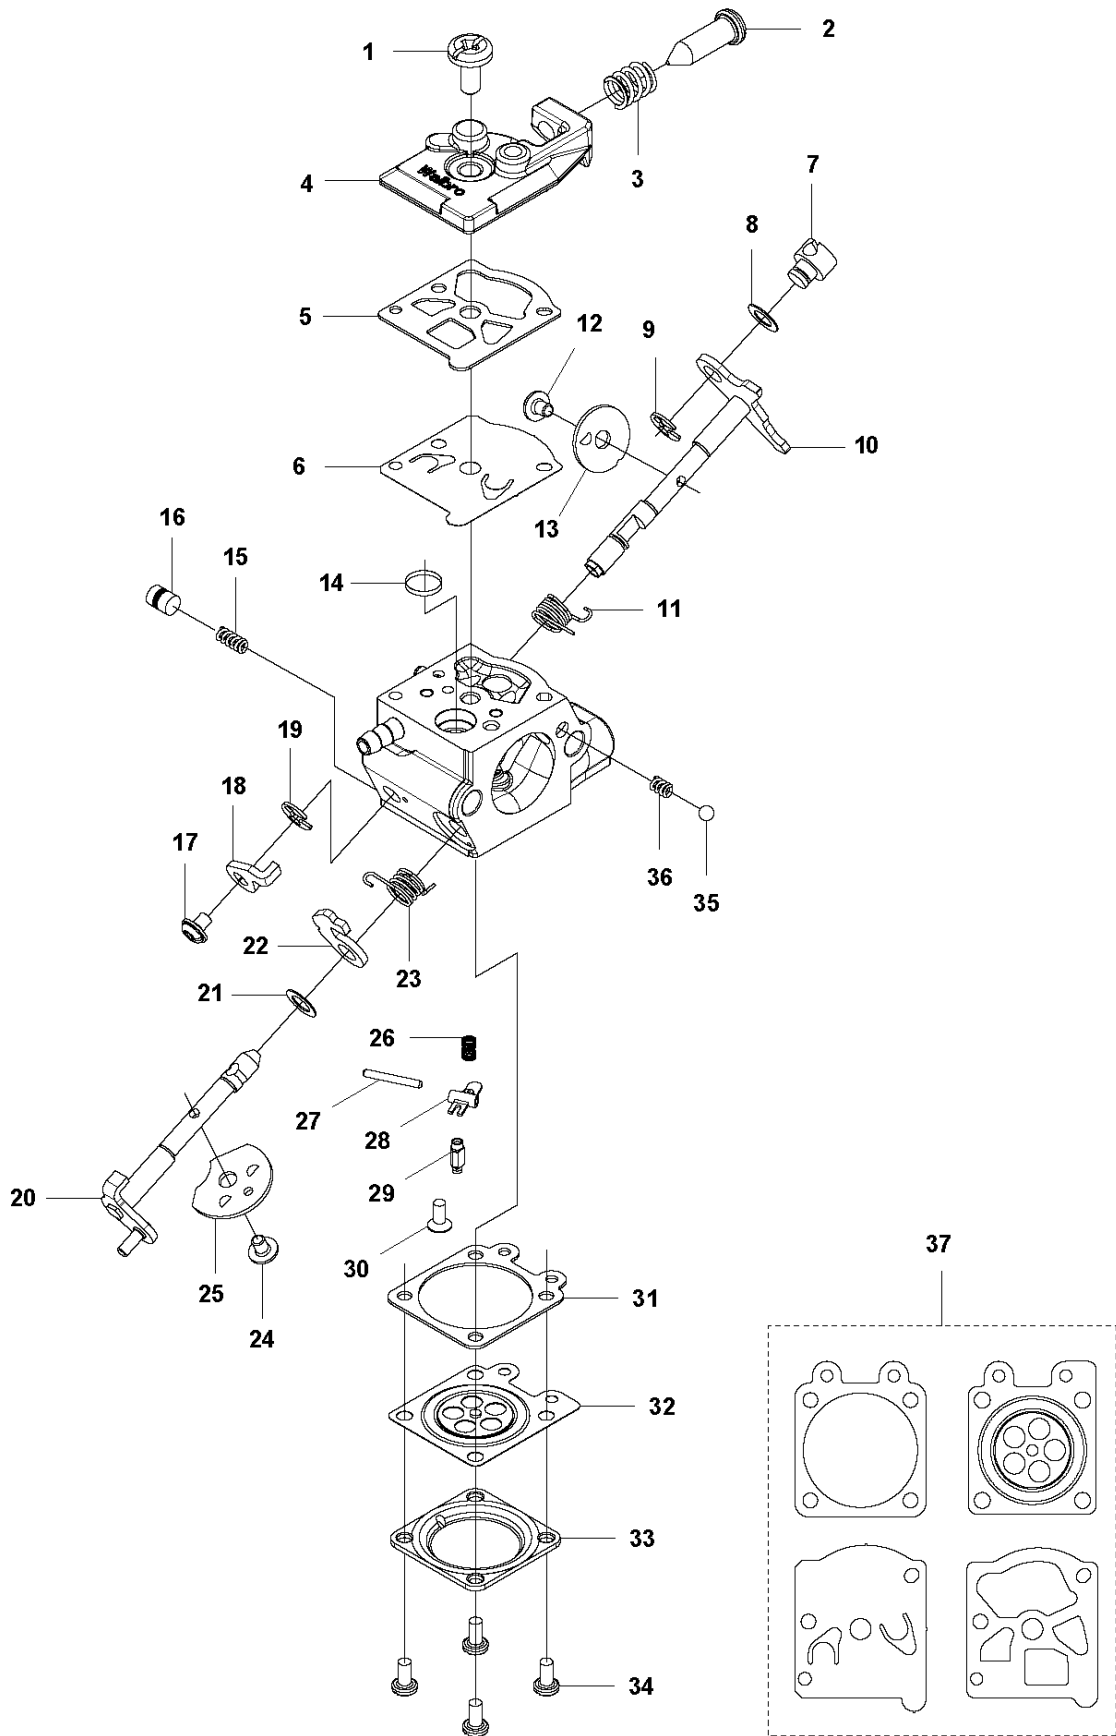

A1 524L, 525L, LS, LK, RJX, RJD, RS, RX, RXT, RK
BEVEL GEAR

BEVEL GEAR

525 RS

Ref	Part No	Description	Remark	QTY	KIT
1	537 19 92-02	BEVEL GEAR ASSY		1	
2	503 85 63-01	NUT		1	1
3	537 28 56-01	SUPPORT FLANGE		1	1
4	537 29 26-01	CUP		1	1
5	537 23 49-01	DRIVER ASSY		1	1
6	735 31 28-10	CIRCLIP		1	1
7	503 25 24-01	BALL BEARING		1	1
8	738 21 98-00	BALL BEARING		1	1
9	503 20 15-01	SCREW IHHM		1	1
10	503 20 14-12	SCREW IHSCFMO		1	1
11	503 20 07-25	SCREW IHSCFM		1	1
12	738 21 99-00	BALL BEARING		1	1
13	738 21 99-02	BALL BEARING		1	1
14	735 31 11-00	CIRCLIP		1	1
15	735 31 25-10	CIRCLIP		1	1
16	544 21 84-20	SCREW ITXSCM		1	18
17	501 98 10-01	SCREW ITXSCM		1	18
18	574 30 69-03	CLAMP		1	
20	503 89 01-01	SUPPORT CUP		1	

Q 524, 525
CARBURETOR

CARBURETOR

525 RS

Ref	Part No	Description	Remark	QTY KIT
1	520 97 63-01	SCREW		1
2	577 81 57-01	SCREW		1
3	513 59 32-01	SPRING		1
4	579 19 06-01	COVER		1
5	520 95 48-01	GASKET		1
6	502 21 36-01	DIAPHRAGM PUMP		1
7	513 40 08-01	SWIVEL		1
8	516 52 42-01	WASHER		1
9	506 73 86-01	RING		1
10	579 19 07-01	SHAFT		1
11	577 81 55-01	SPRING		1
12	520 75 98-01	SCREW		1
13	520 97 86-01	VALVE		1
14	520 95 70-01	SCREEN		1
15	505 05 79-01	SPRING		1
16	584 90 12-01	PISTON ASSY		1
17	520 75 98-01	SCREW		1
18	579 19 08-01	LEVER		1
19	505 05 65-01	RING		1
20	579 19 10-01	SHAFT		1
21	516 52 42-01	WASHER		1
22	584 90 13-01	LEVER		1
23	579 19 11-01	SPRING		1
24	520 75 98-01	SCREW		1
25	581 15 49-01	VALVE		1
26	578 89 54-01	SPRING		1
27	520 97 74-01	PIN		1
28	577 80 72-01	LEVER		1
29	521 08 54-01	VALVE.INLET		1
30	577 80 71-01	SCREW		1
31	516 97 21-01	GASKET		1
32	577 80 70-01	DIAPHRAGM		1
33	514 18 92-01	COVER		1
34	520 97 88-01	SCREW ASSY		4
35	514 24 26-01	BALL		1
36	514 24 33-01	SPRING.CHOKE		1
37	580 68 48-01	GASKET KIT	Coomopes by item 5, 6, 31 and 32	1