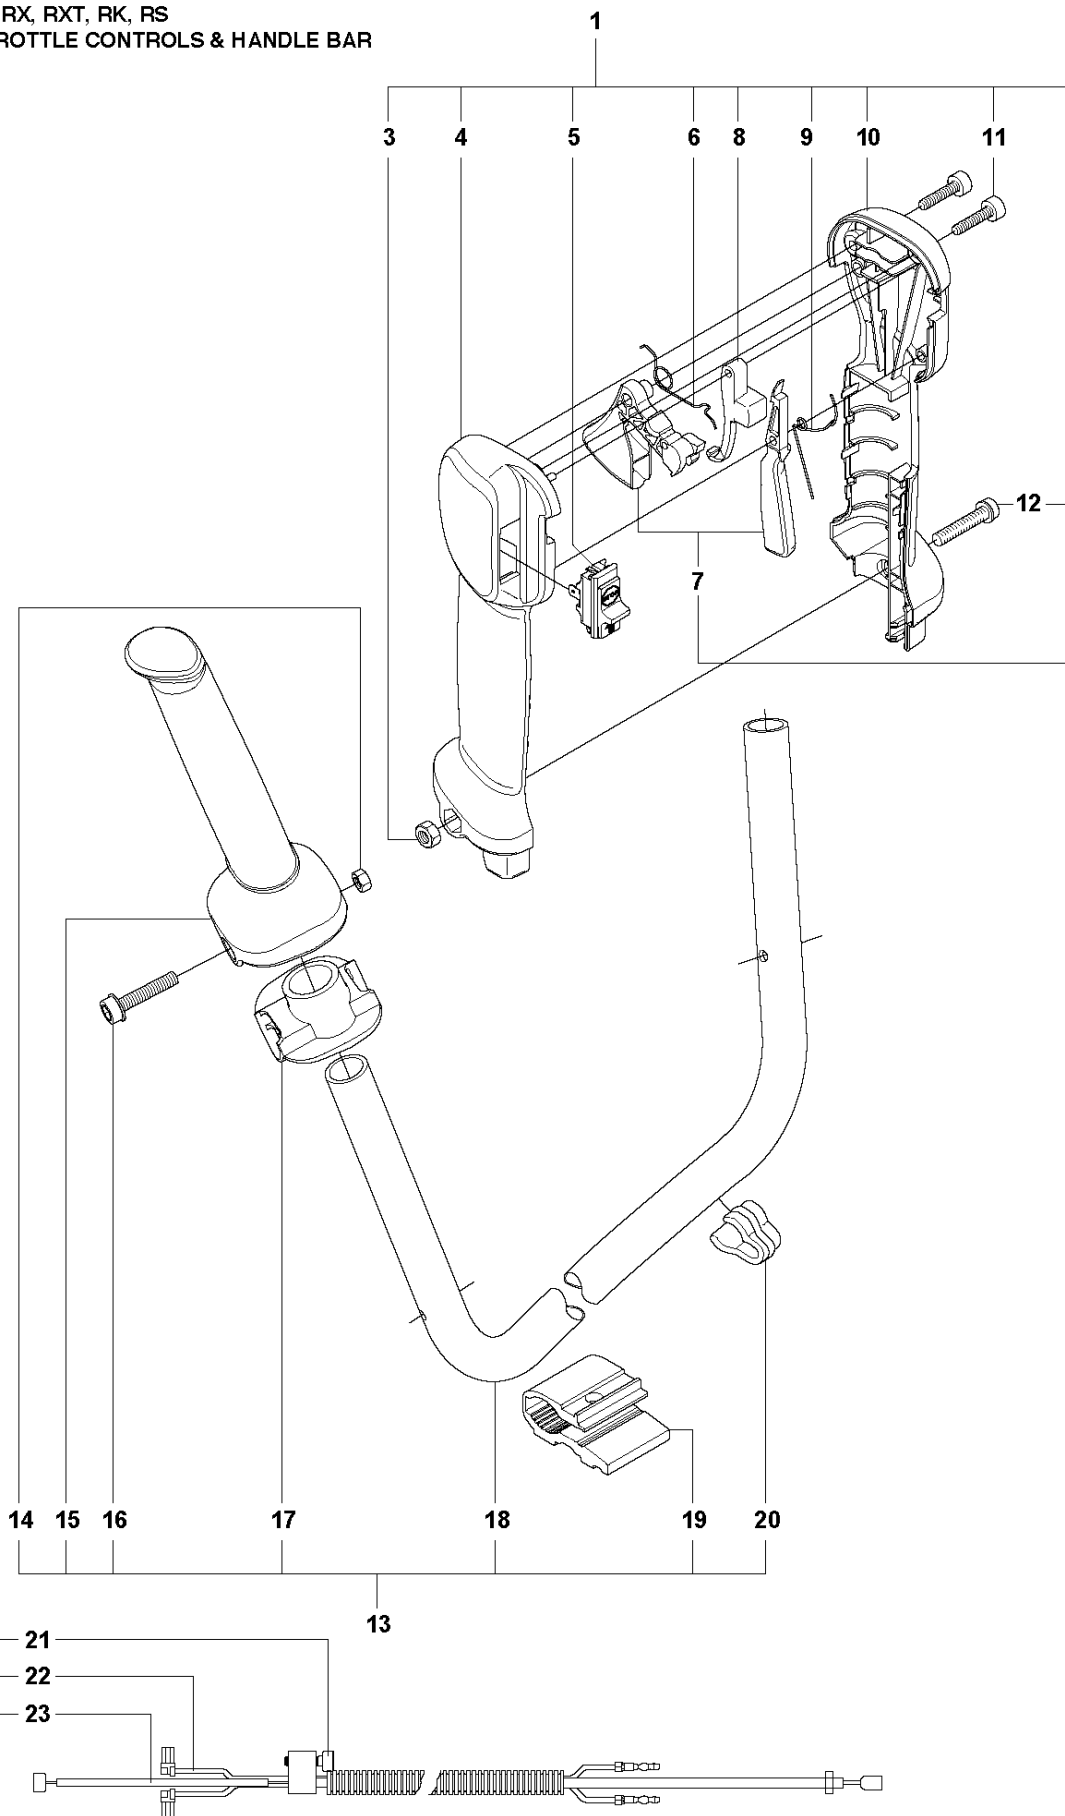

E 525RX, RXT, RK, RS
THROTTLE CONTROLS & HANDLE BAR

THROTTLE CONTROLS

525 RS

Ref	Part No	Description	Remark	QTY	KIT
1	537 42 45-13	HANDLE SYSTEM		1	
2	578 24 81-02	WIRING	RX, RS	1	
3	503 22 10-13	HEXAGON NUT		1	1
4	537 16 02-03	HANDLE HALF	RX	1	1
5	537 41 90-01	SWITCH		1	1
6	537 17 42-01	SPRING THROTTLE TRIG		1	1
7	506 49 77-01	THROTTLE CONTROL		1	1
8	537 16 07-03	STARTER THROTTLE LOC		1	1
9	537 17 43-01	SPRING		1	1
10	537 16 03-01	HANDLE HALF	RX	1	1
11	574 44 40-01	SCREW ITXSCT		2	2
12	525 75 51-09	SCREW ITXSCFM	M5X35	1	1
13	503 72 43-09	HANDLEBAR	RS	1	
14	731 23 14-01	HEXAGON NUT		1	13
15	537 17 28-01	HANDLE	RXT, RK, RS	1	13
16	525 75 52-04	SCREW ITXSCFM		1	13
17	537 17 29-01	COVER		1	13
18	502 19 95-03	HANDLEBAR	RS	1	13
19	503 75 00-01	HANDLEBAR BRACKET	RS	1	13
20	502 21 12-01	STAPLE	RS	1	13
21	503 21 66-18	SCREW IHSCT		1	2
22	580 62 24-02	SHORT CIRCUIT CABLE	RX, RS	1	2
23	580 47 09-01	THROTTLE CABLE		1	2