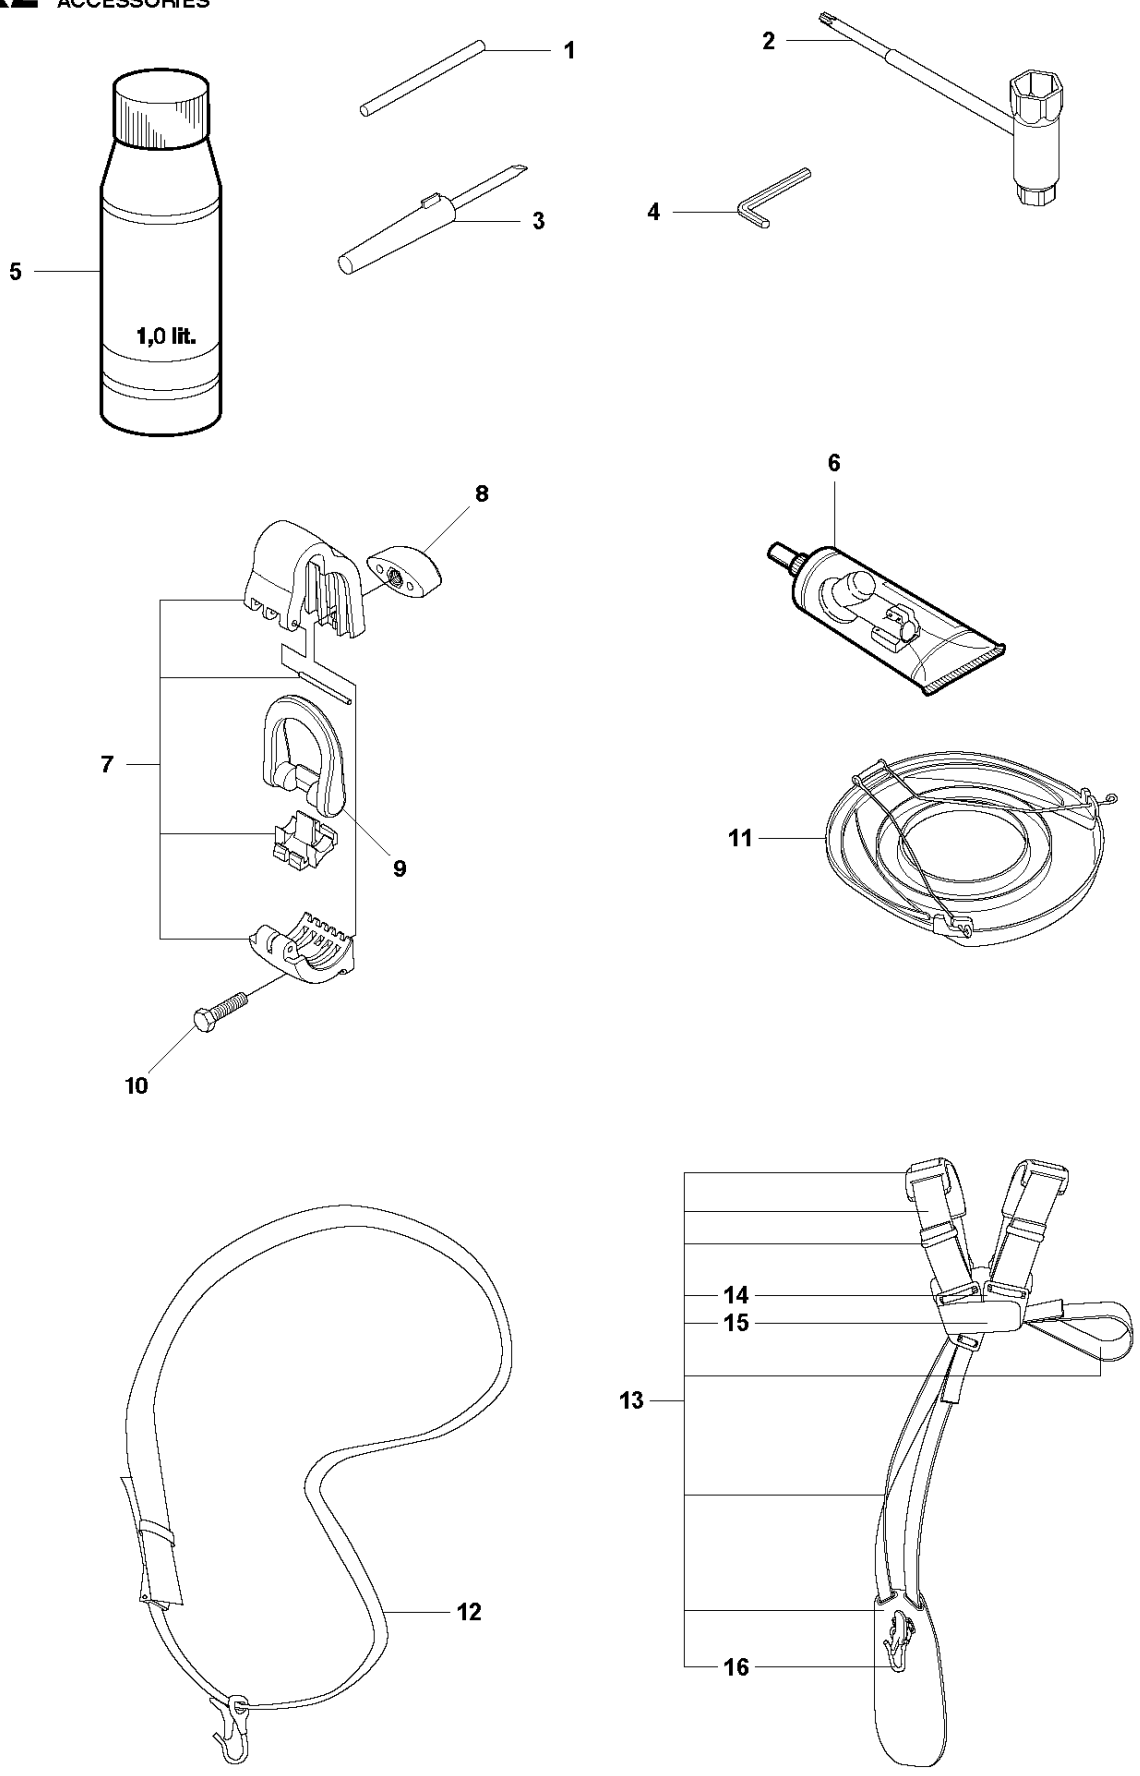

SPARE PARTS LIST

BRUSHCUTTERS/CLEARING SAWS

525 RS

R2 524L, 525L, LS, LST, LK, RJX, RJD, RS, RX, RXT, RK
ACCESSORIES

ACCESSORIES

525 RS

Ref	Part No	Description	Remark	QTY	KIT
1	502 28 59-01	STOP		1	
2	575 73 82-02	COMBINATION WRENCH		1	
3	501 60 02-03	SCREWDRIVER		1	
4	502 21 58-01	WRENCH		1	
5	531 00 92-48	FILTER OIL		1	
6	503 97 64-01	GREASE		1	
7	537 35 36-01	LOOP		1	
8	537 13 04-02	KNOB		1	7
9	537 35 01-01	LOOP		1	7
10	725 23 31-51	SCREW		1	7
11	537 31 29-01	TRANSPORT GUARD	200 - 275mm	1	
12	537 21 62-01	HARNESS		1	
12	537 21 62-02	HARNESS	USA	1	
13	537 21 63-01	HARNESS		1	
13	537 21 63-02	HARNESS	USA	1	
14	503 73 40-01	FRONT PIECE		1	13
15	503 73 41-02	FRONT PIECE		1	13
16	502 02 28-02	WELT HOOK		1	13

Q 524, 525
CARBURETOR

CARBURETOR

525 RS

Ref	Part No	Description	Remark	QTY KIT
1	520 97 63-01	SCREW		1
2	577 81 57-01	SCREW		1
3	513 59 32-01	SPRING		1
4	579 19 06-01	COVER		1
5	520 95 48-01	GASKET		1
6	502 21 36-01	DIAPHRAGM PUMP		1
7	513 40 08-01	SWIVEL		1
8	516 52 42-01	WASHER		1
9	506 73 86-01	RING		1
10	579 19 07-01	SHAFT		1
11	577 81 55-01	SPRING		1
12	520 75 98-01	SCREW		1
13	520 97 86-01	VALVE		1
14	520 95 70-01	SCREEN		1
15	505 05 79-01	SPRING		1
16	584 90 12-01	PISTON ASSY		1
17	520 75 98-01	SCREW		1
18	579 19 08-01	LEVER		1
19	505 05 65-01	RING		1
20	579 19 10-01	SHAFT		1
21	516 52 42-01	WASHER		1
22	584 90 13-01	LEVER		1
23	579 19 11-01	SPRING		1
24	520 75 98-01	SCREW		1
25	581 15 49-01	VALVE		1
26	578 89 54-01	SPRING		1
27	520 97 74-01	PIN		1
28	577 80 72-01	LEVER		1
29	521 08 54-01	VALVE.INLET		1
30	577 80 71-01	SCREW		1
31	516 97 21-01	GASKET		1
32	577 80 70-01	DIAPHRAGM		1
33	514 18 92-01	COVER		1
34	520 97 88-01	SCREW ASSY		4
35	514 24 26-01	BALL		1
36	514 24 33-01	SPRING.CHOKE		1
37	580 68 48-01	GASKET KIT	Coomopes by item 5, 6, 31 and 32	1