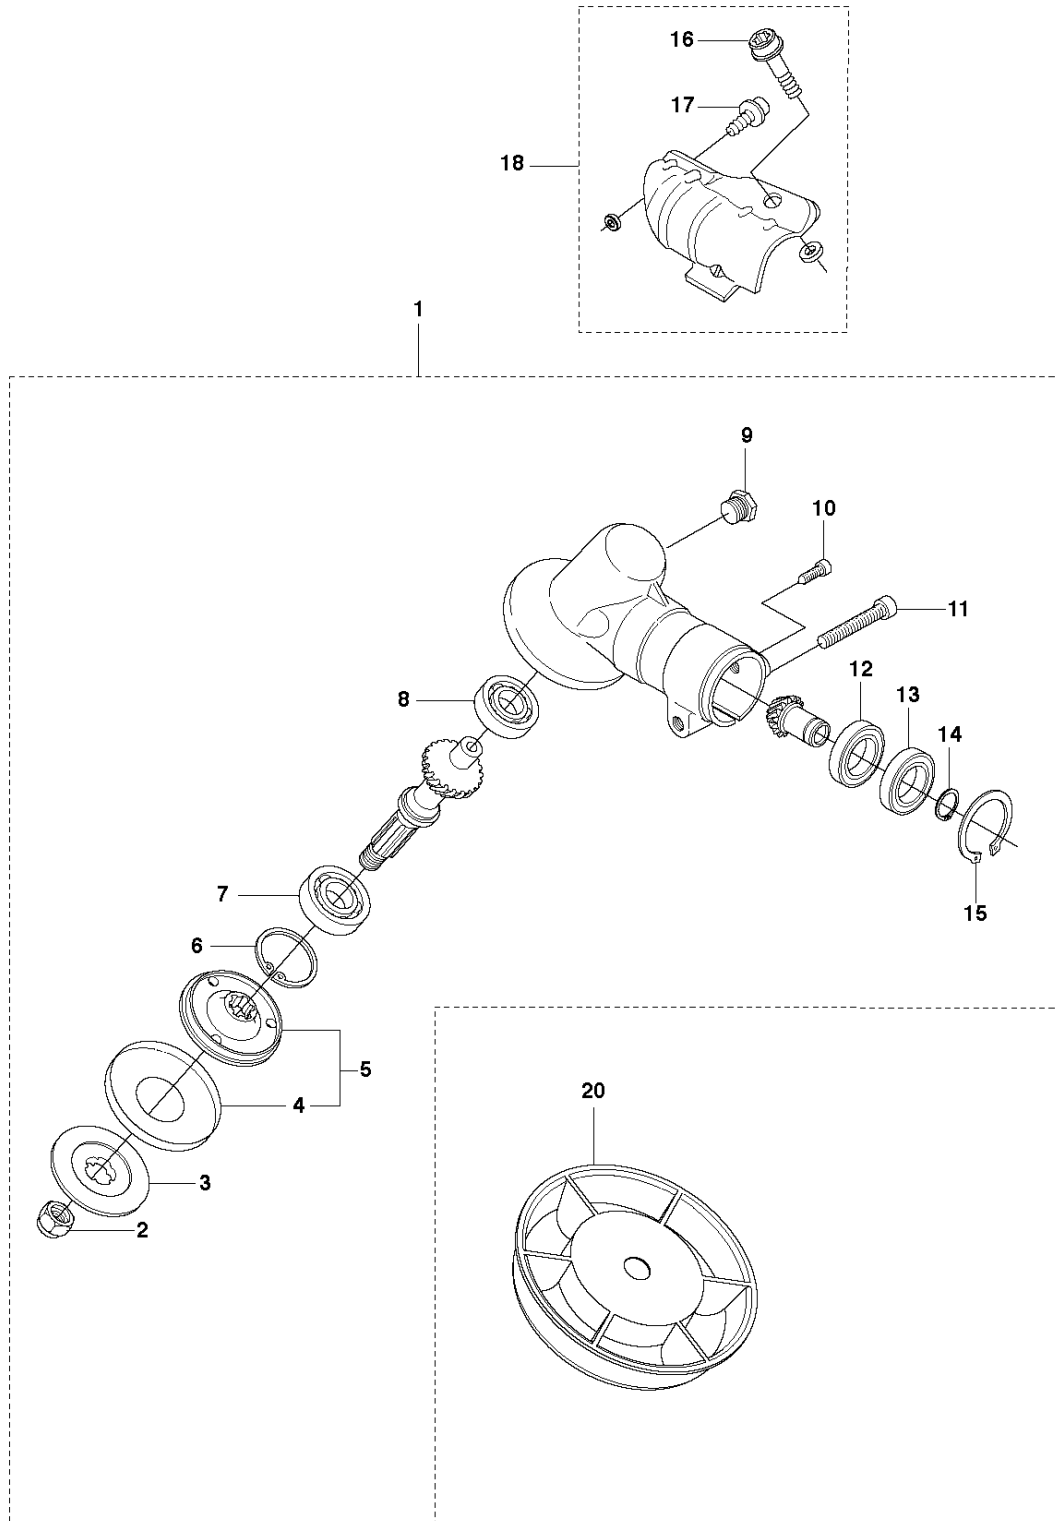

A1 524L, 525L, LS, LK, RJX, RJD, RS, RX, RXT, RK
BEVEL GEAR

BEVEL GEAR

525 RS

Ref	Part No	Description	Remark	QTY	KIT
1	537 19 92-02	BEVEL GEAR ASSY		1	
2	503 85 63-01	NUT		1	1
3	537 28 56-01	SUPPORT FLANGE		1	1
4	537 29 26-01	CUP		1	1
5	537 23 49-01	DRIVER ASSY		1	1
6	735 31 28-10	CIRCLIP		1	1
7	503 25 24-01	BALL BEARING		1	1
8	738 21 98-00	BALL BEARING		1	1
9	503 20 15-01	SCREW IHHM		1	1
10	503 20 14-12	SCREW IHSCFMO		1	1
11	503 20 07-25	SCREW IHSCFM		1	1
12	738 21 99-00	BALL BEARING		1	1
13	738 21 99-02	BALL BEARING		1	1
14	735 31 11-00	CIRCLIP		1	1
15	735 31 25-10	CIRCLIP		1	1
16	544 21 84-20	SCREW ITXSCM		1	18
17	501 98 10-01	SCREW ITXSCM		1	18
18	574 30 69-03	CLAMP		1	
20	503 89 01-01	SUPPORT CUP		1