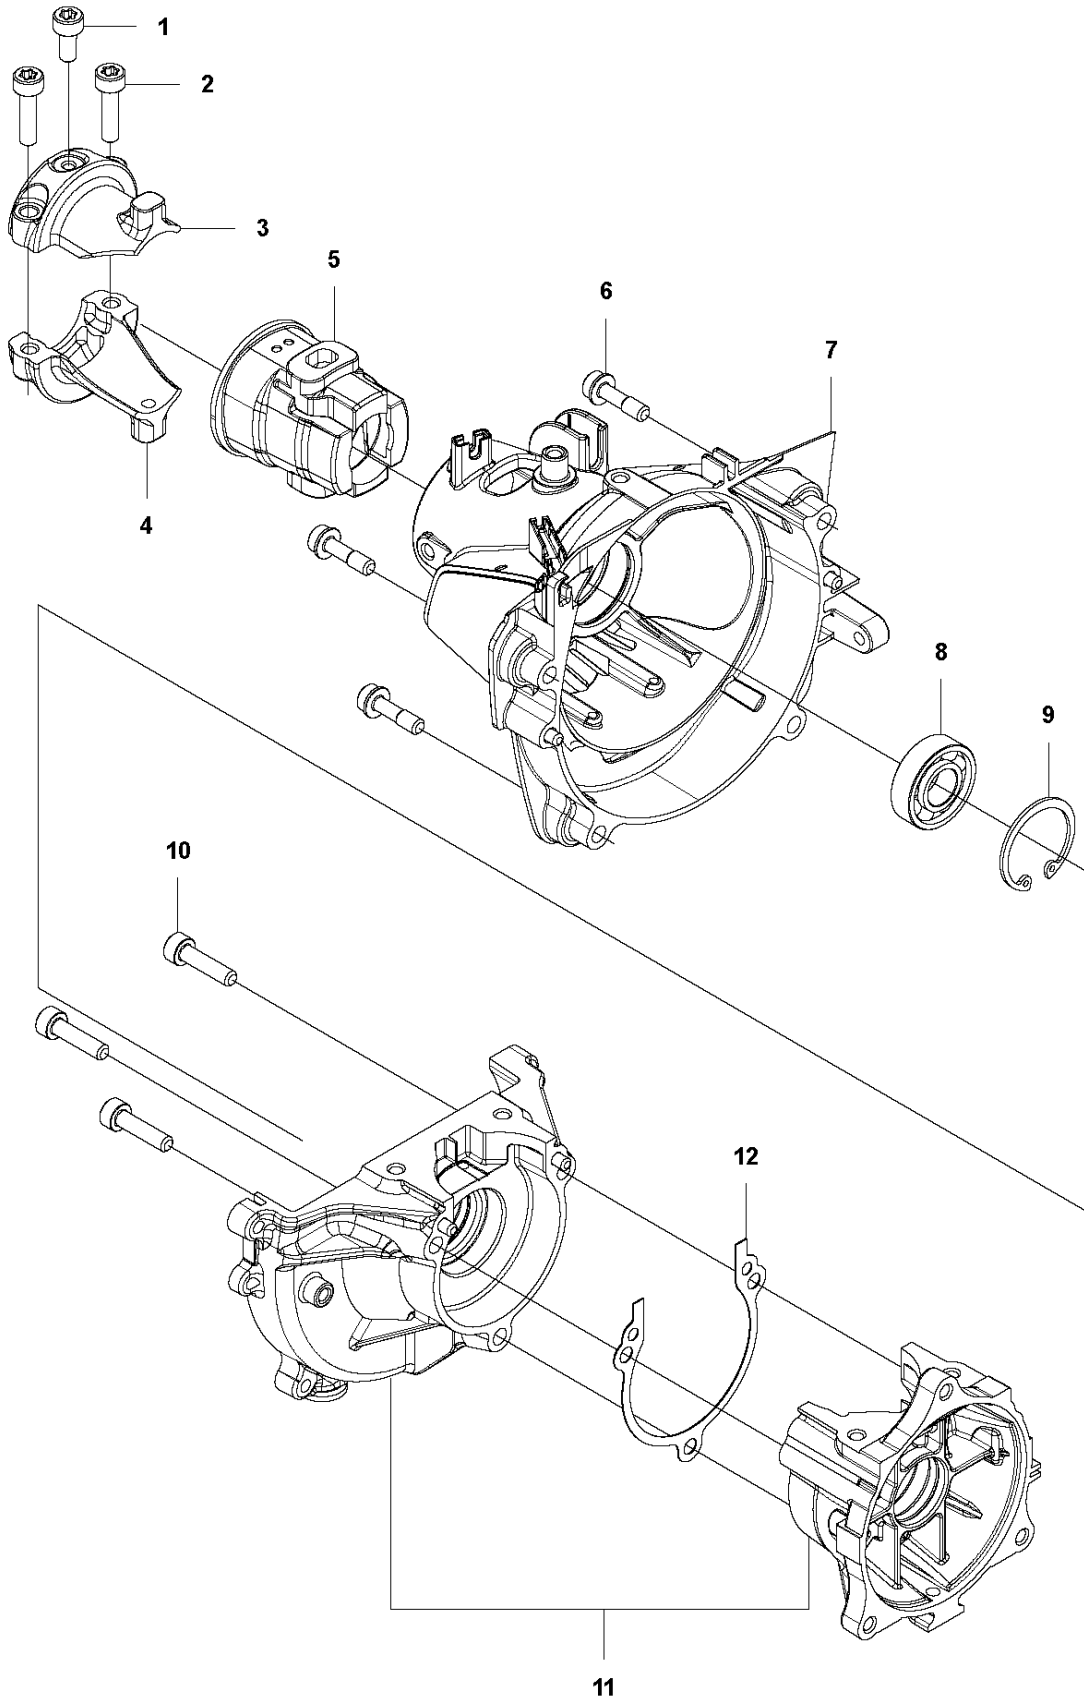

Q 524, 525
CARBURETOR

CARBURETOR

525 RS

Ref	Part No	Description	Remark	QTY KIT
1	520 97 63-01	SCREW		1
2	577 81 57-01	SCREW		1
3	513 59 32-01	SPRING		1
4	579 19 06-01	COVER		1
5	520 95 48-01	GASKET		1
6	502 21 36-01	DIAPHRAGM PUMP		1
7	513 40 08-01	SWIVEL		1
8	516 52 42-01	WASHER		1
9	506 73 86-01	RING		1
10	579 19 07-01	SHAFT		1
11	577 81 55-01	SPRING		1
12	520 75 98-01	SCREW		1
13	520 97 86-01	VALVE		1
14	520 95 70-01	SCREEN		1
15	505 05 79-01	SPRING		1
16	584 90 12-01	PISTON ASSY		1
17	520 75 98-01	SCREW		1
18	579 19 08-01	LEVER		1
19	505 05 65-01	RING		1
20	579 19 10-01	SHAFT		1
21	516 52 42-01	WASHER		1
22	584 90 13-01	LEVER		1
23	579 19 11-01	SPRING		1
24	520 75 98-01	SCREW		1
25	581 15 49-01	VALVE		1
26	578 89 54-01	SPRING		1
27	520 97 74-01	PIN		1
28	577 80 72-01	LEVER		1
29	521 08 54-01	VALVE.INLET		1
30	577 80 71-01	SCREW		1
31	516 97 21-01	GASKET		1
32	577 80 70-01	DIAPHRAGM		1
33	514 18 92-01	COVER		1
34	520 97 88-01	SCREW ASSY		4
35	514 24 26-01	BALL		1
36	514 24 33-01	SPRING.CHOKE		1
37	580 68 48-01	GASKET KIT	Coomopes by item 5, 6, 31 and 32	1

N 524, 525
CRANK CASE

CRANKCASE

525 RS

Ref	Part No	Description	Remark	QTY KIT
1	529 26 81-01	BOLT		1
2	577 94 20-01	BOLT		2
3	576 42 07-02	BRACKET		1
4	576 42 08-02	BRACKET		1
5	576 42 05-01	CUSHION		1
6	577 81 54-01	BOLT		4
7	588 56 77-01	HOUSING		1
8	525 95 32-01	BEARING		1
9	506 60 99-01	RING		1
10	504 11 43-01	SCREW		3
11	581 30 86-01	CRANKCASE		1
12	576 39 95-02	GASKET		1