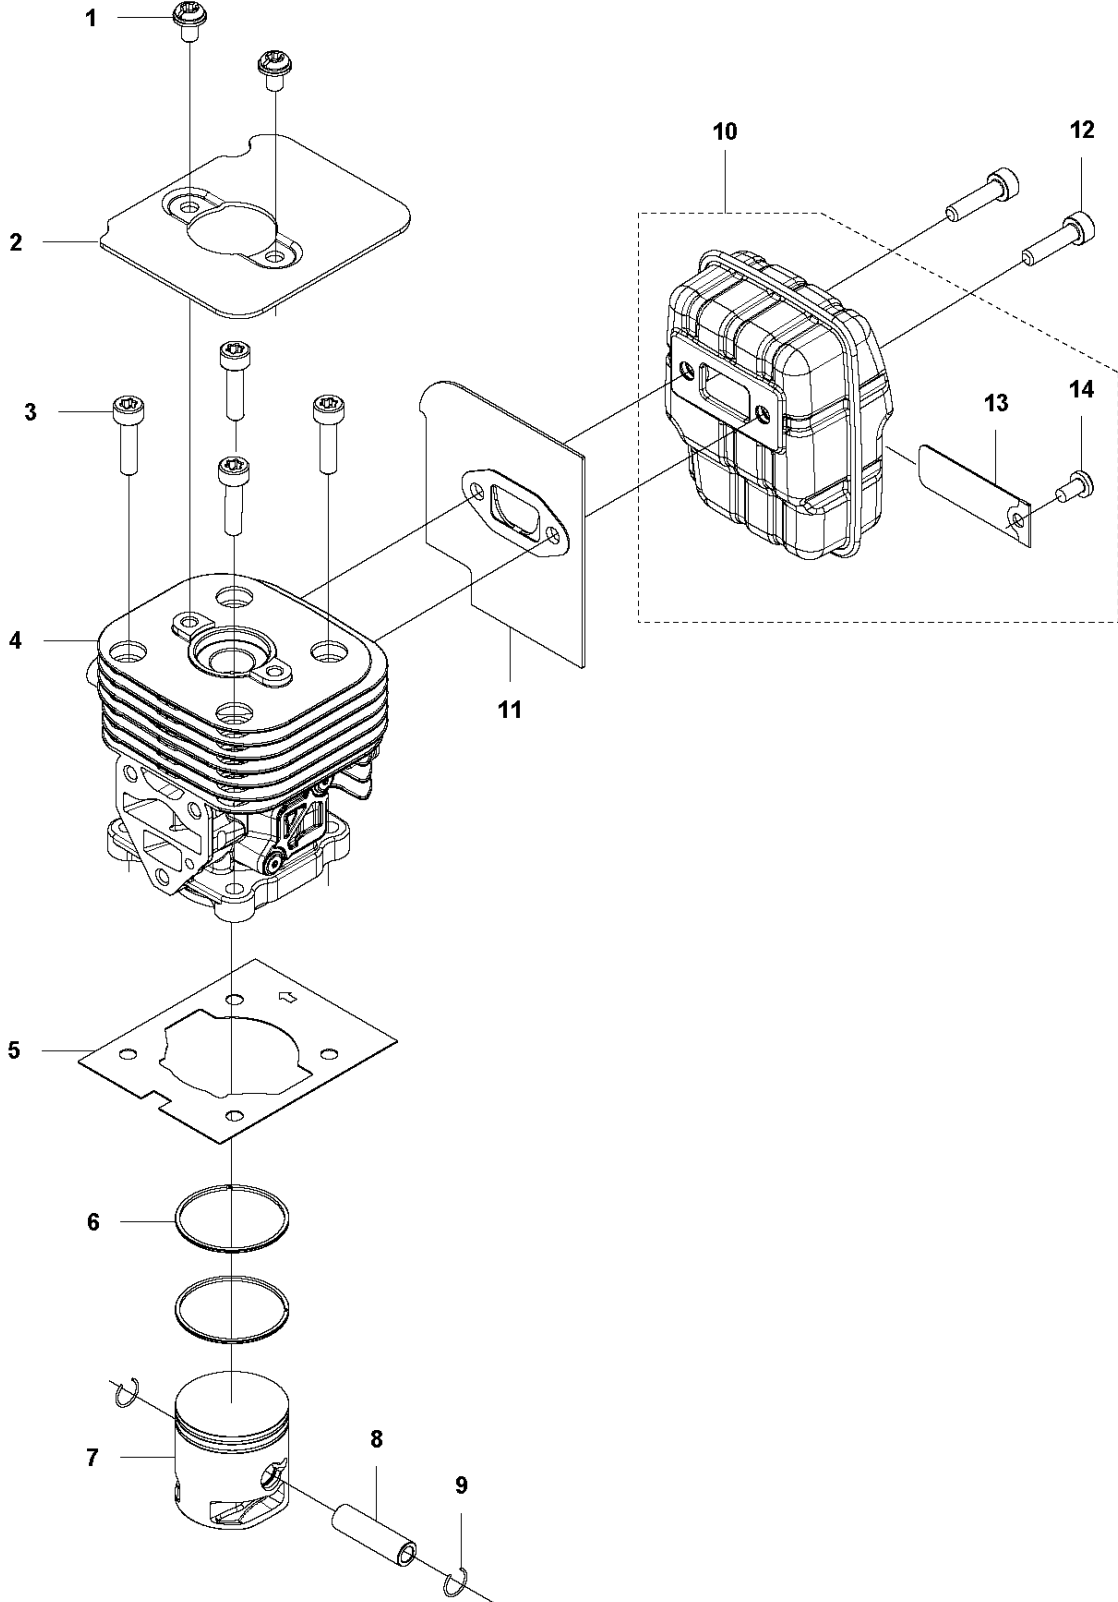

N 524, 525
CRANK CASE

CRANKCASE

525 RS

Ref	Part No	Description	Remark	QTY KIT
1	529 26 81-01	BOLT		1
2	577 94 20-01	BOLT		2
3	576 42 07-02	BRACKET		1
4	576 42 08-02	BRACKET		1
5	576 42 05-01	CUSHION		1
6	577 81 54-01	BOLT		4
7	588 56 77-01	HOUSING		1
8	525 95 32-01	BEARING		1
9	506 60 99-01	RING		1
10	504 11 43-01	SCREW		3
11	581 30 86-01	CRANKCASE		1
12	576 39 95-02	GASKET		1

P 524, 525
CRANK SHAFT

CRANKSHAFT

525 RS

Ref	Part No	Description	Remark	QTY KIT
1	576 40 46-01	MUFFLER		1
2	544 25 68-01	SCREW		1
3	506 68 94-01	KEY		1
4	504 12 15-01	SEALING		2
5	506 61 03-01	BEARING		2
6	579 22 32-01	CRANKSHAFT		1
7	576 40 27-01	BEARING		1

M 524, 525
CYLINDER PISTON & MUFFLER

CYLINDER, PISTON & MUFFLER

525 RS

Ref	Part No	Description	Remark	QTY	KIT
1	544 25 68-01	SCREW		2	
2	578 78 53-01	PLATE		1	
3	504 11 43-01	SCREW		4	
4	577 97 90-01	CYLINDER		1	
5	576 39 87-02	GASKET		1	
6	506 61 81-01	RING		2	
7	577 91 74-01	PISTON		1	
8	505 04 07-01	PIN		1	
9	505 04 52-01	RING		2	
10	585 24 86-01	MUFFLER		1	
10	585 03 29-01	MUFFLER ASSY	Australia / New Zealand	1	
11	578 40 81-01	GASKET		1	
12	504 11 43-01	SCREW		2	
13	580 51 44-01	SPARK ARRESTER		1	10
14	729 57 74-05	SCREW CRPANT		1	10