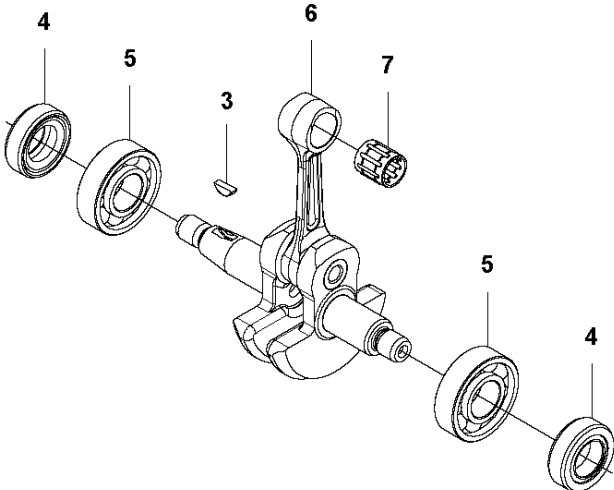

G1 524L, 525L, LS, LST, RJD, RS
COVERS

COVER

525 RS

Ref	Part No	Description	Remark	QTY	KIT
1	503 21 35-12	SCREW CCRPANT		2	
2	576 40 45-01	ARM PROTECTION		1	
3	577 81 54-01	BOLT		1	
4	592 62 13-01	CYLINDER COVER	To be used with 576404101 Housing clutch	1	
4	592 62 13-02	CYLINDER COVER	To be used with 588567701 Housing clutch	1	
5	576 40 47-01	MUFFLER GUARD		1	
6	577 81 54-01	BOLT		1	
7	577 81 54-01	BOLT		1	
8	576 99 24-02	KNOB		1	9
9	578 40 88-01	FILTER COVER		1	
10	544 25 68-01	SCREW		3	
11	577 85 11-01	COVER		1	
12	577 85 10-01	COVER		1	
13	579 44 58-14	DECAL	525RS	1	

N 524, 525
CRANK CASE

CRANKCASE

525 RS

Ref	Part No	Description	Remark	QTY KIT
1	529 26 81-01	BOLT		1
2	577 94 20-01	BOLT		2
3	576 42 07-02	BRACKET		1
4	576 42 08-02	BRACKET		1
5	576 42 05-01	CUSHION		1
6	577 81 54-01	BOLT		4
7	588 56 77-01	HOUSING		1
8	525 95 32-01	BEARING		1
9	506 60 99-01	RING		1
10	504 11 43-01	SCREW		3
11	581 30 86-01	CRANKCASE		1
12	576 39 95-02	GASKET		1

P 524, 525
CRANK SHAFT

CRANKSHAFT

525 RS

Ref	Part No	Description	Remark	QTY KIT
1	576 40 46-01	MUFFLER		1
2	544 25 68-01	SCREW		1
3	506 68 94-01	KEY		1
4	504 12 15-01	SEALING		2
5	506 61 03-01	BEARING		2
6	579 22 32-01	CRANKSHAFT		1
7	576 40 27-01	BEARING		1