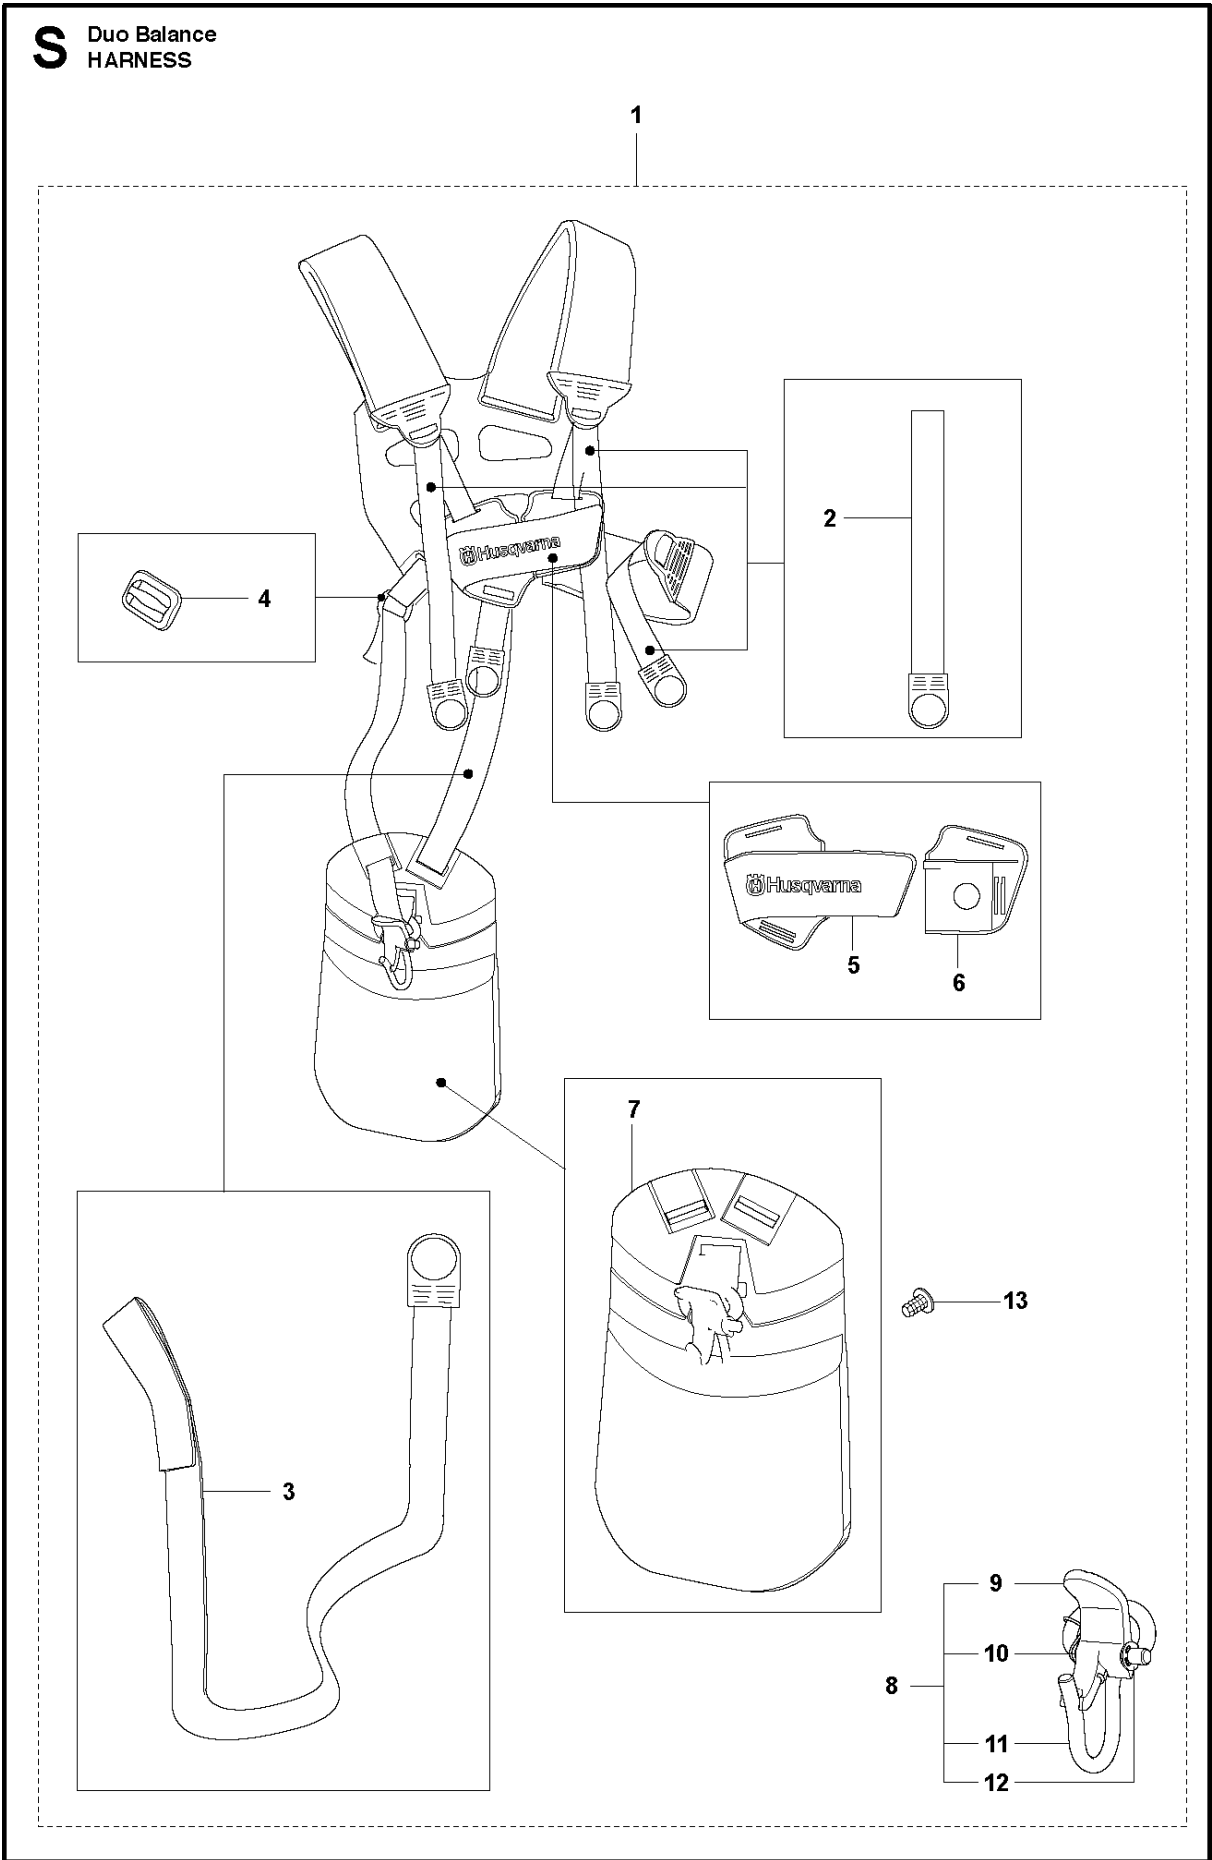

M 524, 525
CYLINDER PISTON & MUFFLER

CYLINDER, PISTON & MUFFLER

525 RS

Ref	Part No	Description	Remark	QTY	KIT
1	544 25 68-01	SCREW		2	
2	578 78 53-01	PLATE		1	
3	504 11 43-01	SCREW		4	
4	577 97 90-01	CYLINDER		1	
5	576 39 87-02	GASKET		1	
6	506 61 81-01	RING		2	
7	577 91 74-01	PISTON		1	
8	505 04 07-01	PIN		1	
9	505 04 52-01	RING		2	
10	585 24 86-01	MUFFLER		1	
10	585 03 29-01	MUFFLER ASSY	Australia / New Zealand	1	
11	578 40 81-01	GASKET		1	
12	504 11 43-01	SCREW		2	
13	580 51 44-01	SPARK ARRESTER		1	10
14	729 57 74-05	SCREW CRPANT		1	10

S Duo Balance
HARNESS

HARNES

525 RS

Ref	Part No	Description	Remark	QTY KIT	
1	537 27 57-01	HARNES		1	
1	537 27 57-03	HARNES	US	1	1
2	503 99 61-01	BAND		3	1
3	503 99 61-03	BAND		1	1
4	537 11 35-01	RETAINER		1	1
5	537 28 84-01	FRONT PIECE		1	1
6	537 28 83-01	FRONT PIECE		1	1
7	537 27 59-01	HIP PAD		1	1
8	502 02 28-01	HOOK		1	1
9	502 02 30-02	LOCK		1	1,8
10	586 34 10-01	SPRING		1	1,8
11	502 02 29-02	HOOK		1	1,8
12	735 31 09-20	E-CLIP		1	1,8
13	537 17 54-01	HIP PAD		3	1

L 524, 525
IGNITION & CLUTCH

IGNITION SYSTEM & CLUTCH

525 RS

Ref	Part No	Description	Remark	QTY	KIT
1	588 14 15-01	IGNITION COIL		1	
2	584 82 66-01	IGNITION CABLE		1	1
3	579 59 07-01	TUBE		1	1
4	586 10 72-01	SPARK PLUG CAP		1	1
5	580 63 48-01	SPRING		1	1
6	584 96 81-01	SPARK PLUG	BPMR-8Y : NGK	1	
7	521 51 58-01	BOLT		2	
8	521 76 97-01	SPACER		2	
9	577 85 17-01	SHORT CIRCUIT CABLE		1	
10	516 12 41-01	RING		1	
11	581 14 20-01	CLUTCH DRUM		1	
12	513 18 96-01	SCREW		2	
13	521 75 82-01	WASHER		2	
14	577 05 28-01	CLUTCH ASSY		1	
15	576 40 07-01	CLUTCH SPRING		1	14
16	504 11 80-01	NUT		1	
17	578 96 78-01	FLYWHEEL		1	
18	505 05 44-01	WASHER		2	