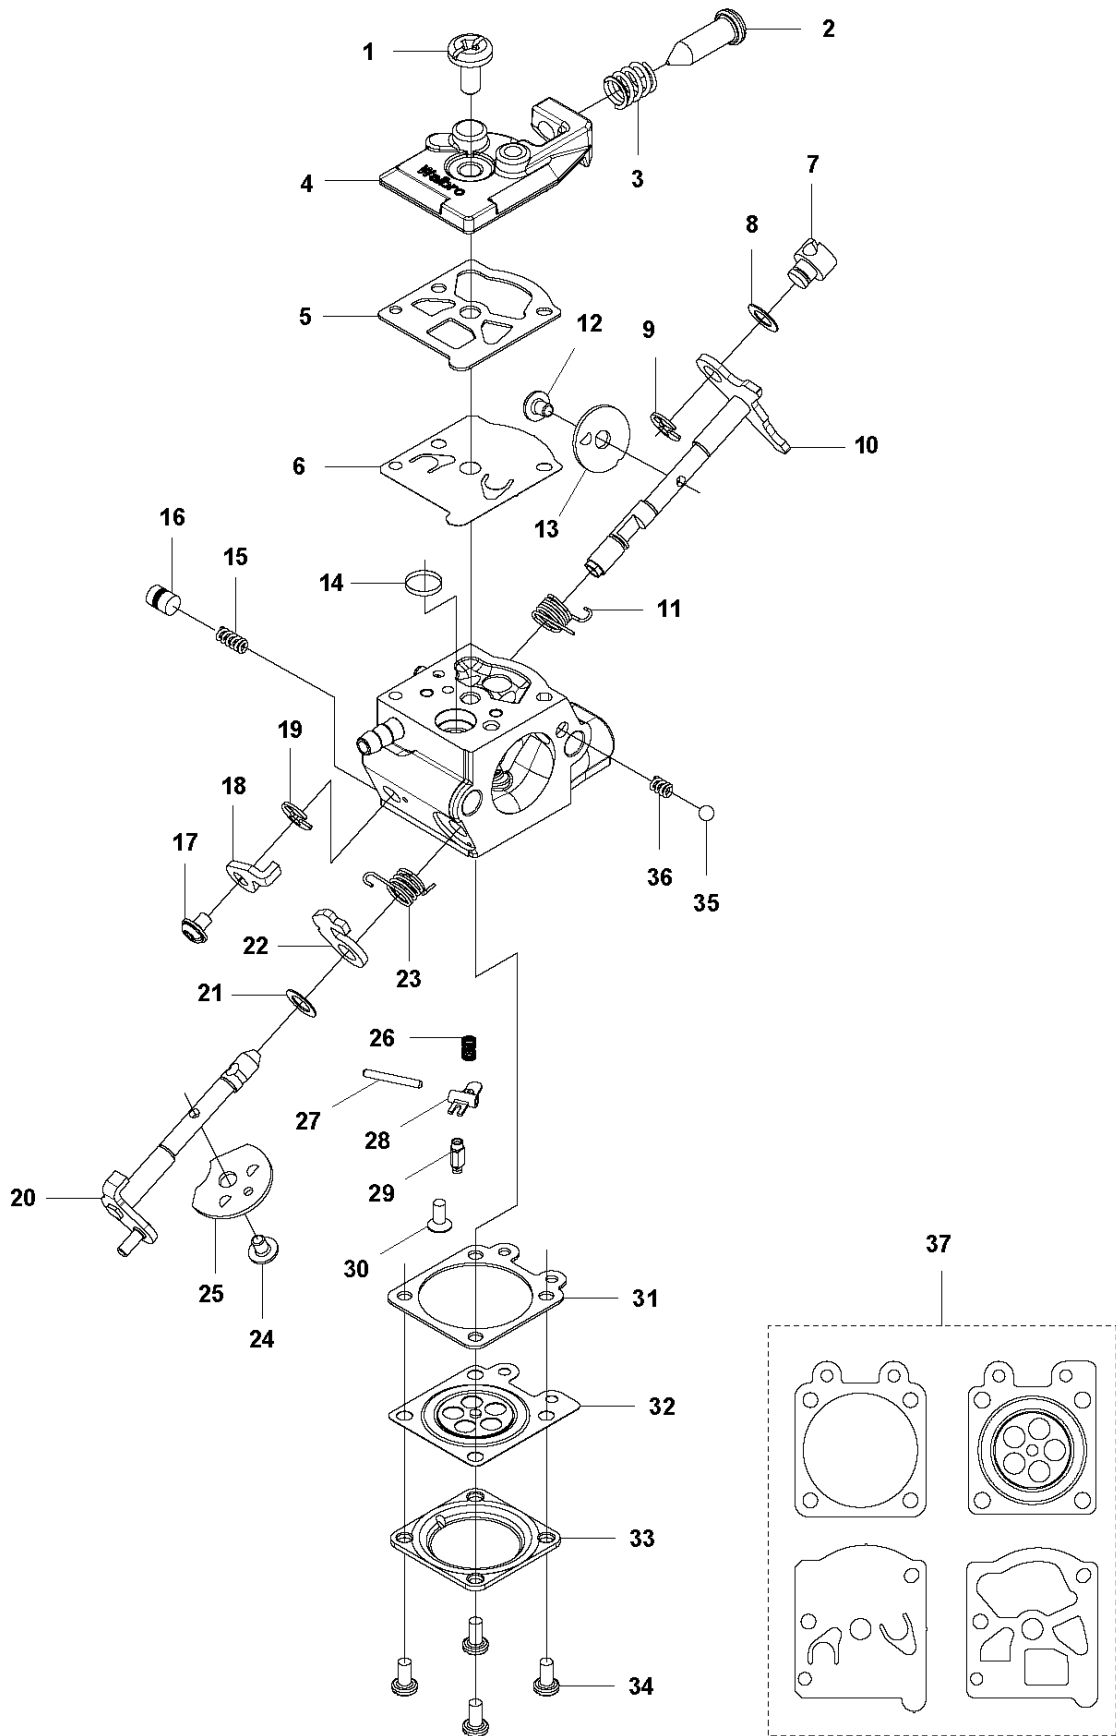

A1 524L, 525L, LS, LK, RJX, RJD, RS, RX, RXT, RK
BEVEL GEAR

BEVEL GEAR

525 RXT

Ref	Part No	Description	Remark	QTY	KIT
1	537 19 92-02	BEVEL GEAR ASSY		1	
2	503 85 63-01	NUT		1	1
3	537 28 56-01	SUPPORT FLANGE		1	1
4	537 29 26-01	CUP		1	1
5	537 23 49-01	DRIVER ASSY		1	1
6	735 31 28-10	CIRCLIP		1	1
7	503 25 24-01	BALL BEARING		1	1
8	738 21 98-00	BALL BEARING		1	1
9	503 20 15-01	SCREW IHHM		1	1
10	503 20 14-12	SCREW IHSCFMO		1	1
11	503 20 07-25	SCREW IHSCFM		1	1
12	738 21 99-00	BALL BEARING		1	1
13	738 21 99-02	BALL BEARING		1	1
14	735 31 11-00	CIRCLIP		1	1
15	735 31 25-10	CIRCLIP		1	1
16	544 21 84-20	SCREW ITXSCM		1	18
17	501 98 10-01	SCREW ITXSCM		1	18
18	574 30 69-03	CLAMP		1	
20	503 89 01-01	SUPPORT CUP		1	

Q 524, 525
CARBURETOR

CARBURETOR

525 RXT

Ref	Part No	Description	Remark	QTY KIT
1	520 97 63-01	SCREW		1
2	577 81 57-01	SCREW		1
3	513 59 32-01	SPRING		1
4	579 19 06-01	COVER		1
5	520 95 48-01	GASKET		1
6	502 21 36-01	DIAPHRAGM PUMP		1
7	513 40 08-01	SWIVEL		1
8	516 52 42-01	WASHER		1
9	506 73 86-01	RING		1
10	579 19 07-01	SHAFT		1
11	577 81 55-01	SPRING		1
12	520 75 98-01	SCREW		1
13	520 97 86-01	VALVE		1
14	520 95 70-01	SCREEN		1
15	505 05 79-01	SPRING		1
16	584 90 12-01	PISTON ASSY		1
17	520 75 98-01	SCREW		1
18	579 19 08-01	LEVER		1
19	505 05 65-01	RING		1
20	579 19 10-01	SHAFT		1
21	516 52 42-01	WASHER		1
22	584 90 13-01	LEVER		1
23	579 19 11-01	SPRING		1
24	520 75 98-01	SCREW		1
25	581 15 49-01	VALVE		1
26	578 89 54-01	SPRING		1
27	520 97 74-01	PIN		1
28	577 80 72-01	LEVER		1
29	521 08 54-01	VALVE.INLET		1
30	577 80 71-01	SCREW		1
31	516 97 21-01	GASKET		1
32	577 80 70-01	DIAPHRAGM		1
33	514 18 92-01	COVER		1
34	520 97 88-01	SCREW ASSY		4
35	514 24 26-01	BALL		1
36	514 24 33-01	SPRING.CHOKE		1
37	580 68 48-01	GASKET KIT	Coomopes by item 5, 6, 31 and 32	1