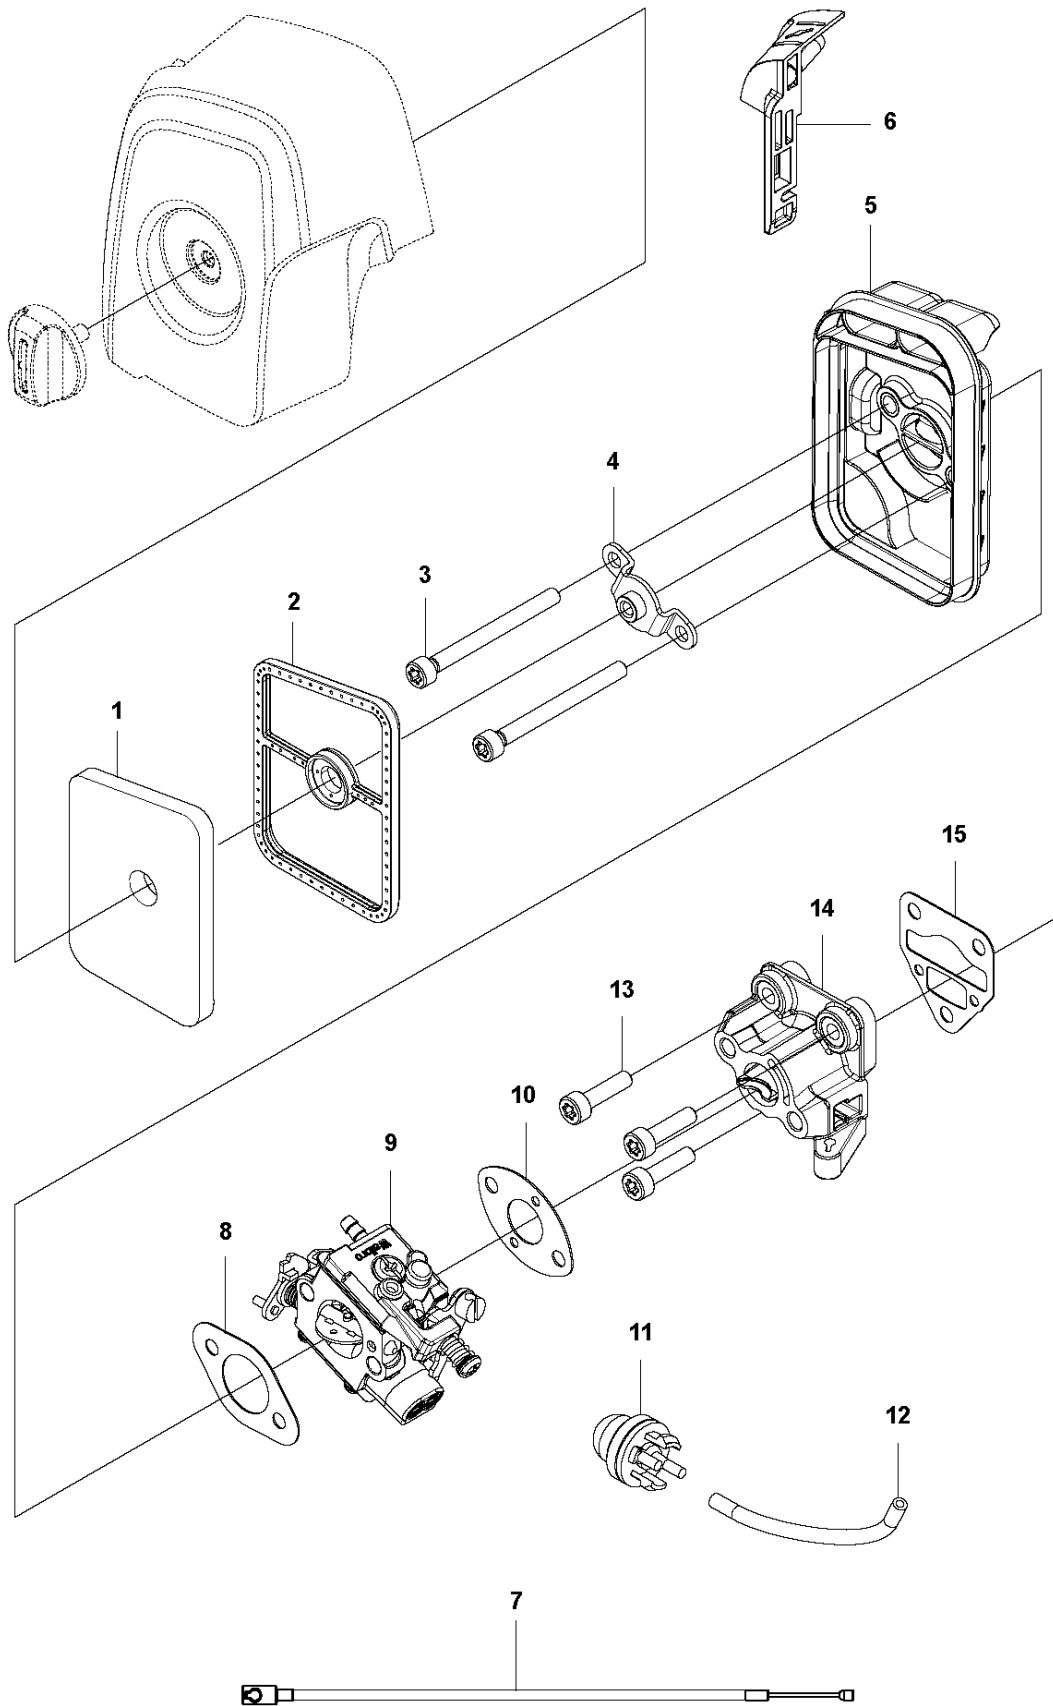

H2 525 LK, RJX, RX, RXT, RK
CARBURETOR & AIRFILTER

CARBURETOR & AIR FILTER

525 RXT

Ref	Part No	Description	Remark	QTY KIT
1	581 04 74-01	AIR FILTER		1
2	581 45 18-01	AIR FILTER		1
3	580 46 72-01	BOLT		2
4	585 48 85-01	PLATE		1
5	581 04 70-01	FILTER HOUSING		1
6	577 84 83-01	CHOKE CONTROL		1
7	590 90 00-01	THROTTLE CABLE		1
8	577 88 24-02	GASKET		1
9	584 90 14-01	CARBURETTOR		1
10	576 39 91-02	GASKET		1
11	503 93 66-01	PURGE		1
12	577 05 05-01	PIPE		1
13	504 11 43-01	SCREW		3
14	578 90 83-01	INSULATOR		1
15	576 39 89-01	GASKET		1