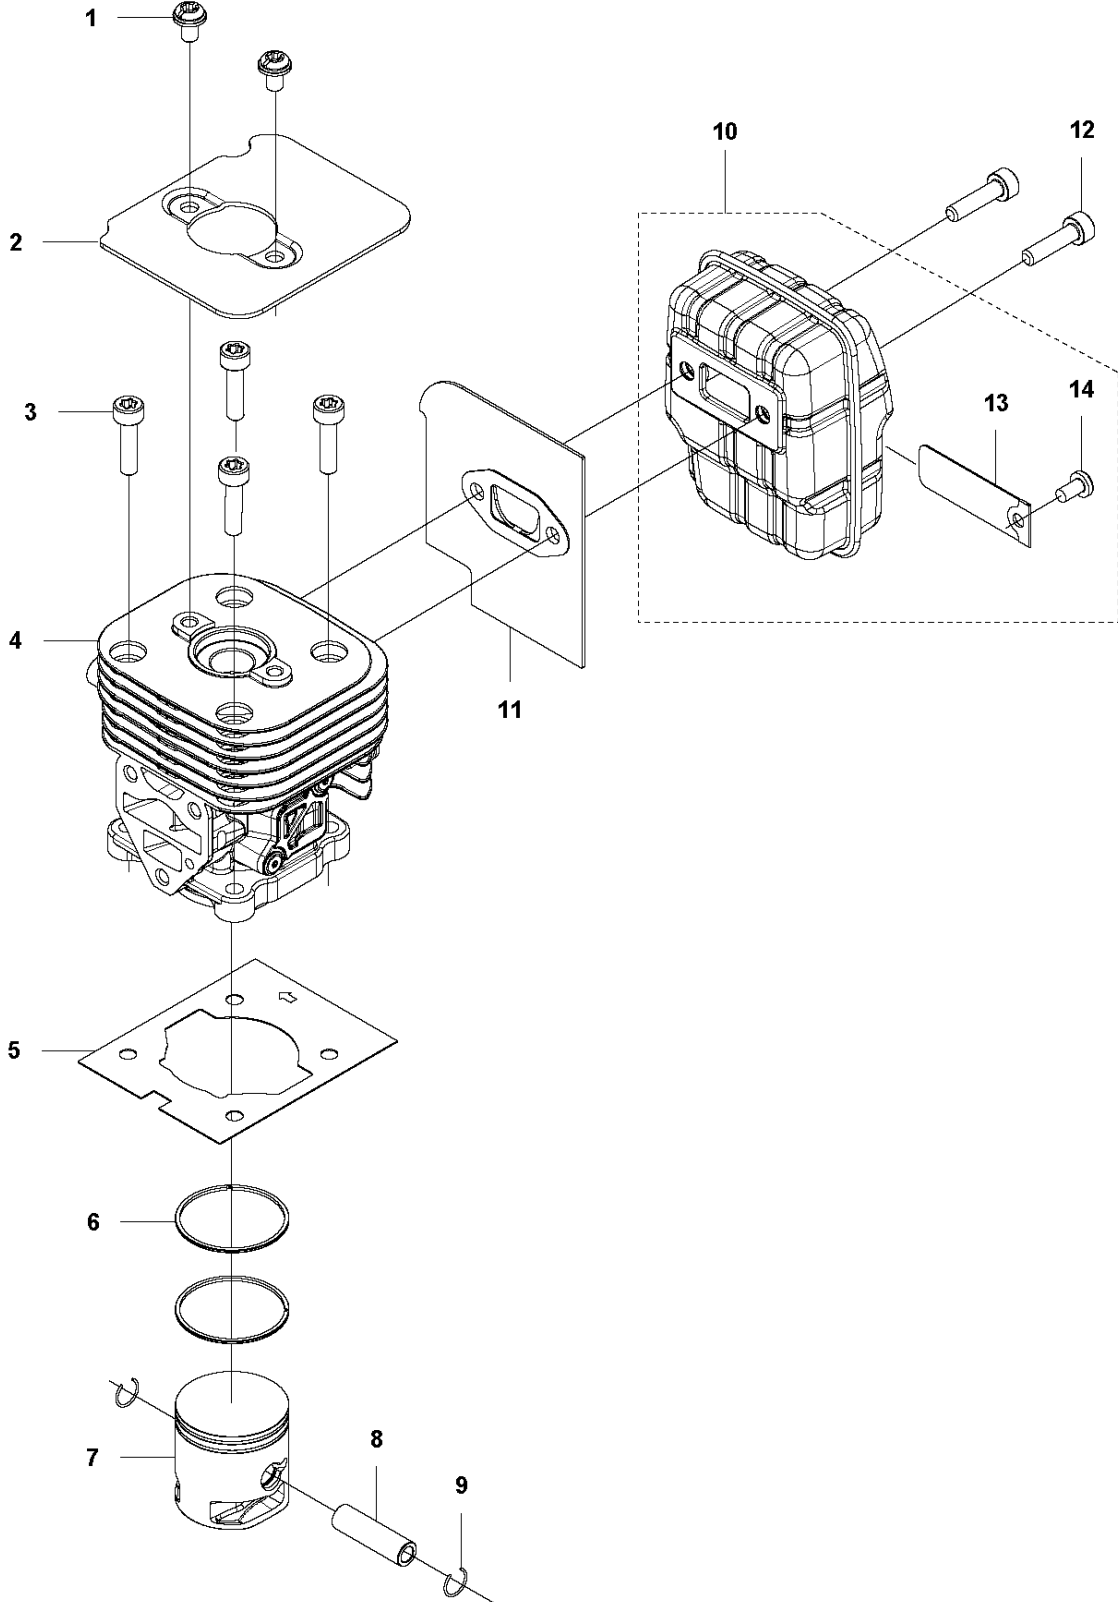

N 524, 525
CRANK CASE

CRANKCASE

525 RXT

Ref	Part No	Description	Remark	QTY KIT
1	529 26 81-01	BOLT		1
2	577 94 20-01	BOLT		2
3	576 42 07-02	BRACKET		1
4	576 42 08-02	BRACKET		1
5	576 42 05-01	CUSHION		1
6	577 81 54-01	BOLT		4
7	588 56 77-01	HOUSING		1
8	525 95 32-01	BEARING		1
9	506 60 99-01	RING		1
10	504 11 43-01	SCREW		3
11	581 30 86-01	CRANKCASE		1
12	576 39 95-02	GASKET		1

P 524, 525
CRANK SHAFT

CRANKSHAFT

525 RXT

Ref	Part No	Description	Remark	QTY KIT
1	576 40 46-01	MUFFLER		1
2	544 25 68-01	SCREW		1
3	506 68 94-01	KEY		1
4	504 12 15-01	SEALING		2
5	506 61 03-01	BEARING		2
6	579 22 32-01	CRANKSHAFT		1
7	576 40 27-01	BEARING		1

M 524, 525
CYLINDER PISTON & MUFFLER

CYLINDER, PISTON & MUFFLER

525 RXT

Ref	Part No	Description	Remark	QTY	KIT
1	544 25 68-01	SCREW		2	
2	578 78 53-01	PLATE		1	
3	504 11 43-01	SCREW		4	
4	577 97 90-01	CYLINDER		1	
5	576 39 87-02	GASKET		1	
6	506 61 81-01	RING		2	
7	577 91 74-01	PISTON		1	
8	505 04 07-01	PIN		1	
9	505 04 52-01	RING		2	
10	585 24 86-01	MUFFLER		1	
10	585 03 29-01	MUFFLER ASSY	Australia / New Zealand	1	
11	578 40 81-01	GASKET		1	
12	504 11 43-01	SCREW		2	
13	580 51 44-01	SPARK ARRESTER		1	10
14	729 57 74-05	SCREW CRPANT		1	10