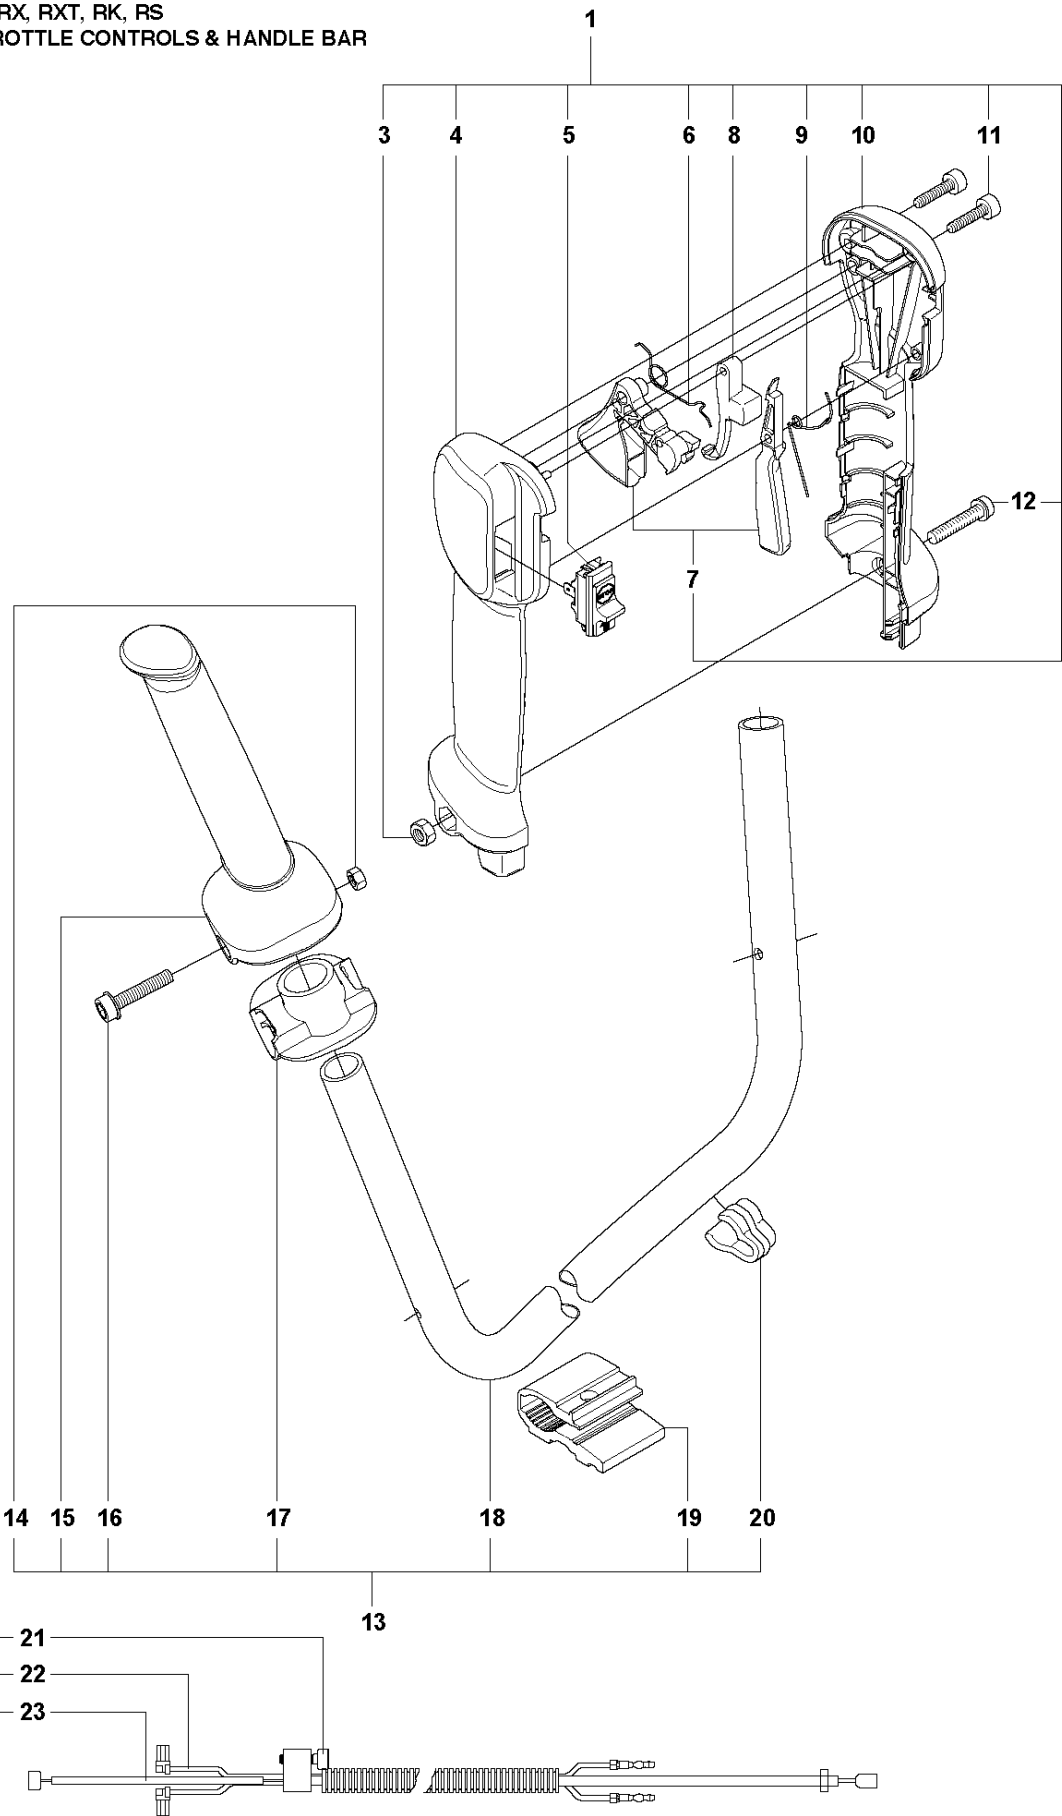

E 525RX, RXT, RK, RS
THROTTLE CONTROLS & HANDLE BAR

THROTTLE CONTROLS

525 RXT

Ref	Part No	Description	Remark	QTY	KIT
1	537 42 45-13	HANDLE SYSTEM		1	
2	578 24 81-01	WIRING	RXT, RK	1	
3	503 22 10-13	HEXAGON NUT		1	1
4	537 16 02-09	HANDLE HALF	RXT, RK, RS	1	1
5	537 41 90-01	SWITCH		1	1
6	537 17 42-01	SPRING THROTTLE TRIG		1	1
7	506 49 77-01	THROTTLE CONTROL		1	1
8	537 16 07-03	STARTER THROTTLE LOC		1	1
9	537 17 43-01	SPRING		1	1
10	537 16 03-02	HANDLE HALF	RXT, RK, RS	1	1
11	574 44 40-01	SCREW ITXSCT		2	2
12	525 75 51-09	SCREW ITXSCFM	M5X35	1	1
13	578 24 82-01	HANDLEBAR	RXT, RK	1	
14	731 23 14-01	HEXAGON NUT		1	13
15	537 17 28-01	HANDLE	RXT, RK, RS	1	13
16	525 75 52-04	SCREW ITXSCFM		1	13
17	537 17 29-01	COVER		1	13
18	537 36 00-01	HANDLEBAR	RXT, RK, RX	1	13
19	544 02 09-01	CLIP	RXT, RK, RX	1	13
19	503 75 00-01	HANDLEBAR BRACKET	RS	1	13
20	502 21 12-01	STAPLE	RS	1	13
21	503 21 66-18	SCREW IHSCCT		1	2
22	580 62 24-01	SHORT CIRCUIT CABLE	RXT, RK	1	2
23	580 47 09-01	THROTTLE CABLE		1	2