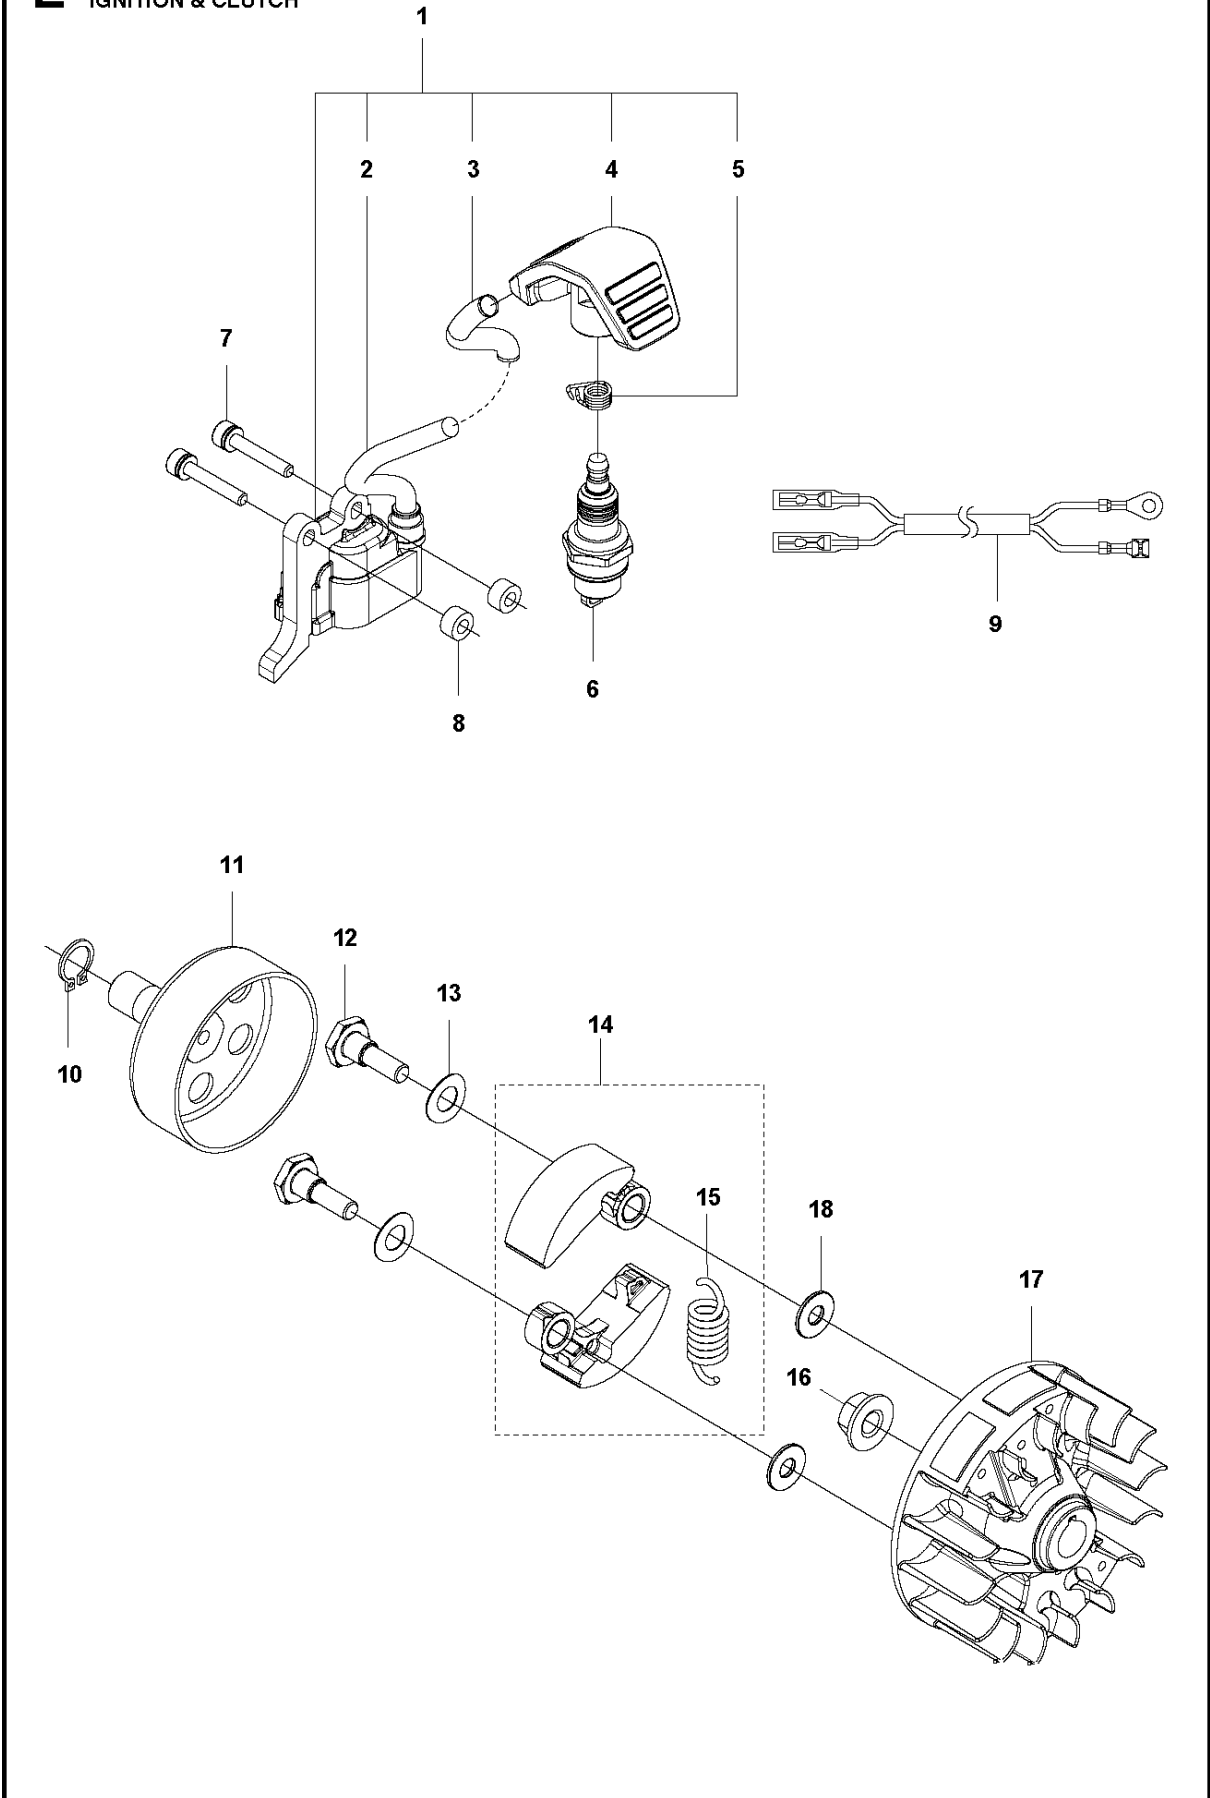

M 524, 525
CYLINDER PISTON & MUFFLER

CYLINDER, PISTON & MUFFLER

525 RXT

Ref	Part No	Description	Remark	QTY	KIT
1	544 25 68-01	SCREW		2	
2	578 78 53-01	PLATE		1	
3	504 11 43-01	SCREW		4	
4	577 97 90-01	CYLINDER		1	
5	576 39 87-02	GASKET		1	
6	506 61 81-01	RING		2	
7	577 91 74-01	PISTON		1	
8	505 04 07-01	PIN		1	
9	505 04 52-01	RING		2	
10	585 24 86-01	MUFFLER		1	
10	585 03 29-01	MUFFLER ASSY	Australia / New Zealand	1	
11	578 40 81-01	GASKET		1	
12	504 11 43-01	SCREW		2	
13	580 51 44-01	SPARK ARRESTER		1	10
14	729 57 74-05	SCREW CRPANT		1	10

S Duo Balance
HARNESS

HARNES

525 RXT

Ref	Part No	Description	Remark	QTY KIT	
1	537 27 57-01	HARNES		1	
1	537 27 57-03	HARNES	US	1	1
2	503 99 61-01	BAND		3	1
3	503 99 61-03	BAND		1	1
4	537 11 35-01	RETAINER		1	1
5	537 28 84-01	FRONT PIECE		1	1
6	537 28 83-01	FRONT PIECE		1	1
7	537 27 59-01	HIP PAD		1	1
8	502 02 28-01	HOOK		1	1
9	502 02 30-02	LOCK		1	1,8
10	586 34 10-01	SPRING		1	1,8
11	502 02 29-02	HOOK		1	1,8
12	735 31 09-20	E-CLIP		1	1,8
13	537 17 54-01	HIP PAD		3	1

L 524, 525
IGNITION & CLUTCH

IGNITION SYSTEM & CLUTCH

525 RXT

Ref	Part No	Description	Remark	QTY KIT	
1	588 14 15-01	IGNITION COIL		1	
2	584 82 66-01	IGNITION CABLE		1	1
3	579 59 07-01	TUBE		1	1
4	586 10 72-01	SPARK PLUG CAP		1	1
5	580 63 48-01	SPRING		1	1
6	584 96 81-01	SPARK PLUG	BPMR-8Y : NGK	1	
7	521 51 58-01	BOLT		2	
8	521 76 97-01	SPACER		2	
9	577 85 17-01	SHORT CIRCUIT CABLE		1	
10	516 12 41-01	RING		1	
11	581 14 20-01	CLUTCH DRUM		1	
12	513 18 96-01	SCREW		2	
13	521 75 82-01	WASHER		2	
14	577 05 28-01	CLUTCH ASSY		1	
15	576 40 07-01	CLUTCH SPRING		1	14
16	504 11 80-01	NUT		1	
17	578 96 78-01	FLYWHEEL		1	
18	505 05 44-01	WASHER		2	