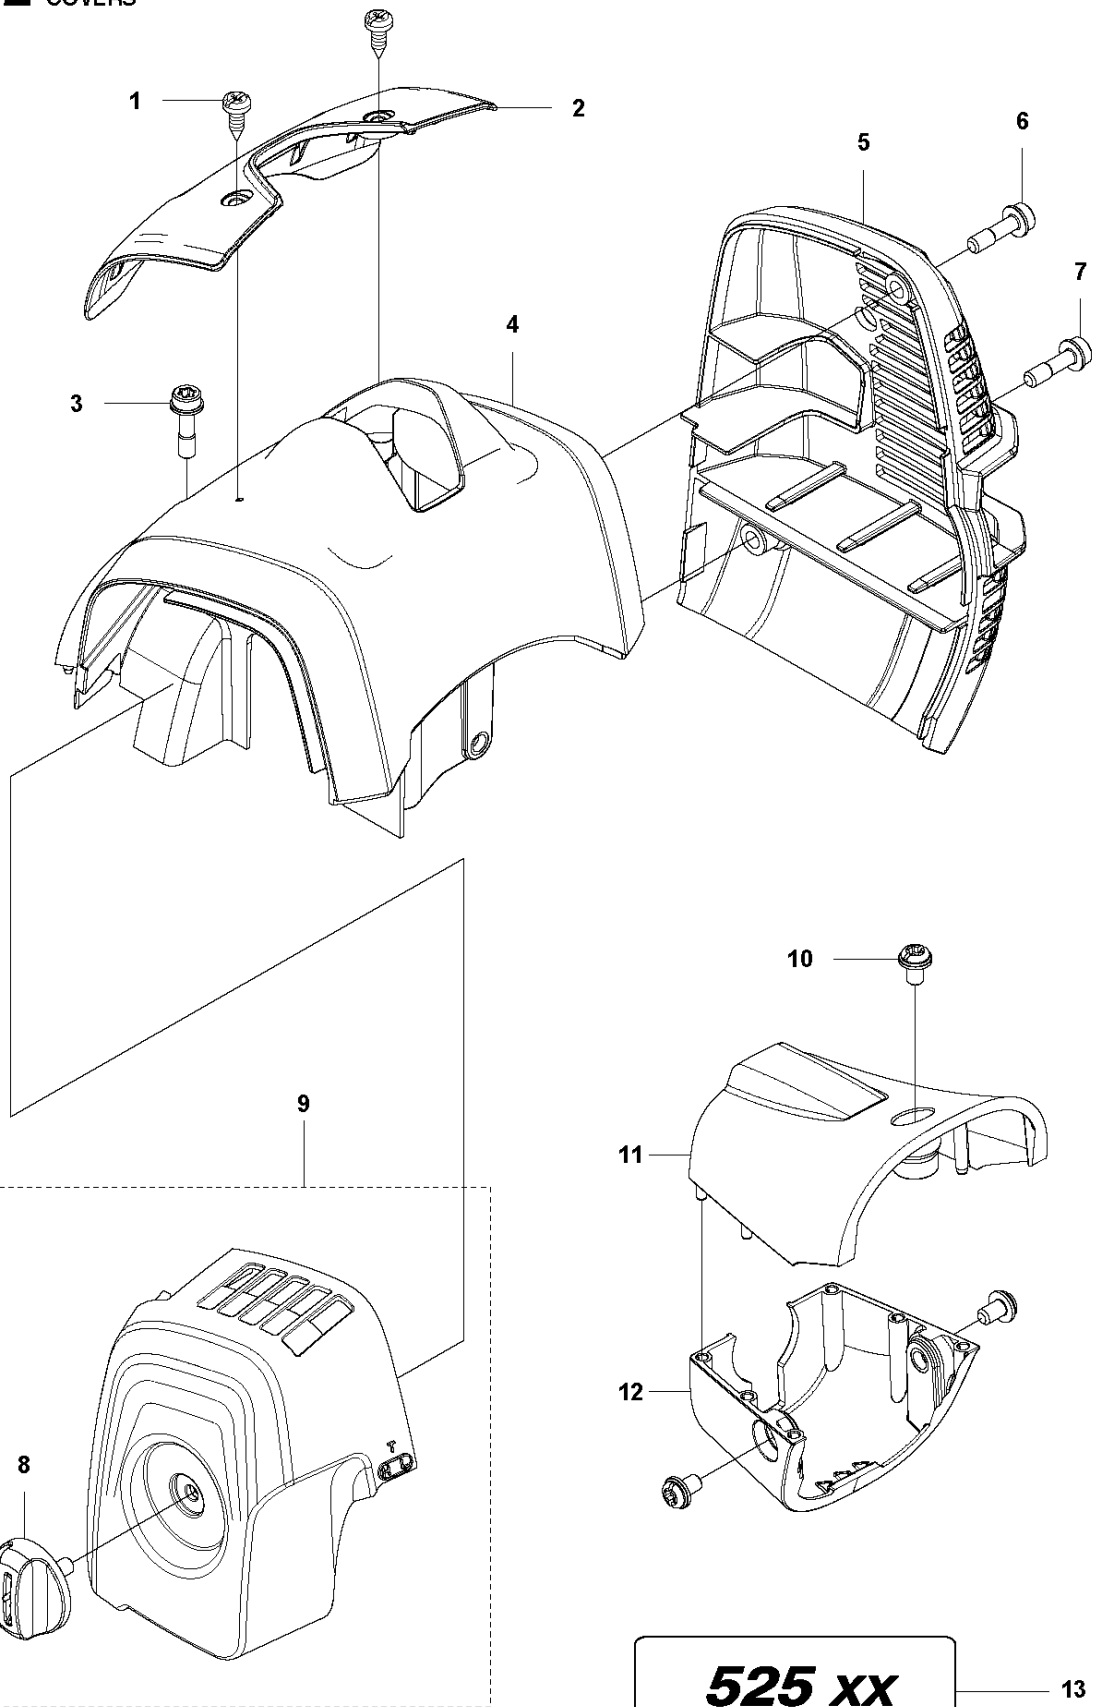

G2 525 LK, RJX, RX, RXT, RK
COVERS

COVER

525 RXT

Ref	Part No	Description	Remark	QTY	KIT
1	503 21 35-12	SCREW CCRPANT		2	
2	576 40 45-01	ARM PROTECTION		1	
3	577 81 54-01	BOLT		1	
4	592 62 13-01	CYLINDER COVER	To be used with 576404101 Housing clutch	1	
4	592 62 13-02	CYLINDER COVER	To be used with 588567701 Housing clutch	1	
5	576 40 47-01	MUFFLER GUARD		1	
6	577 81 54-01	BOLT		1	
7	577 81 54-01	BOLT		1	
8	576 99 24-02	KNOB		1	9
9	581 04 73-01	FILTER COVER ASSY		1	
10	544 25 68-01	SCREW		3	
11	577 85 11-01	COVER		1	
12	577 85 10-01	COVER		1	
13	579 44 58-08	DECAL	525RXT	1