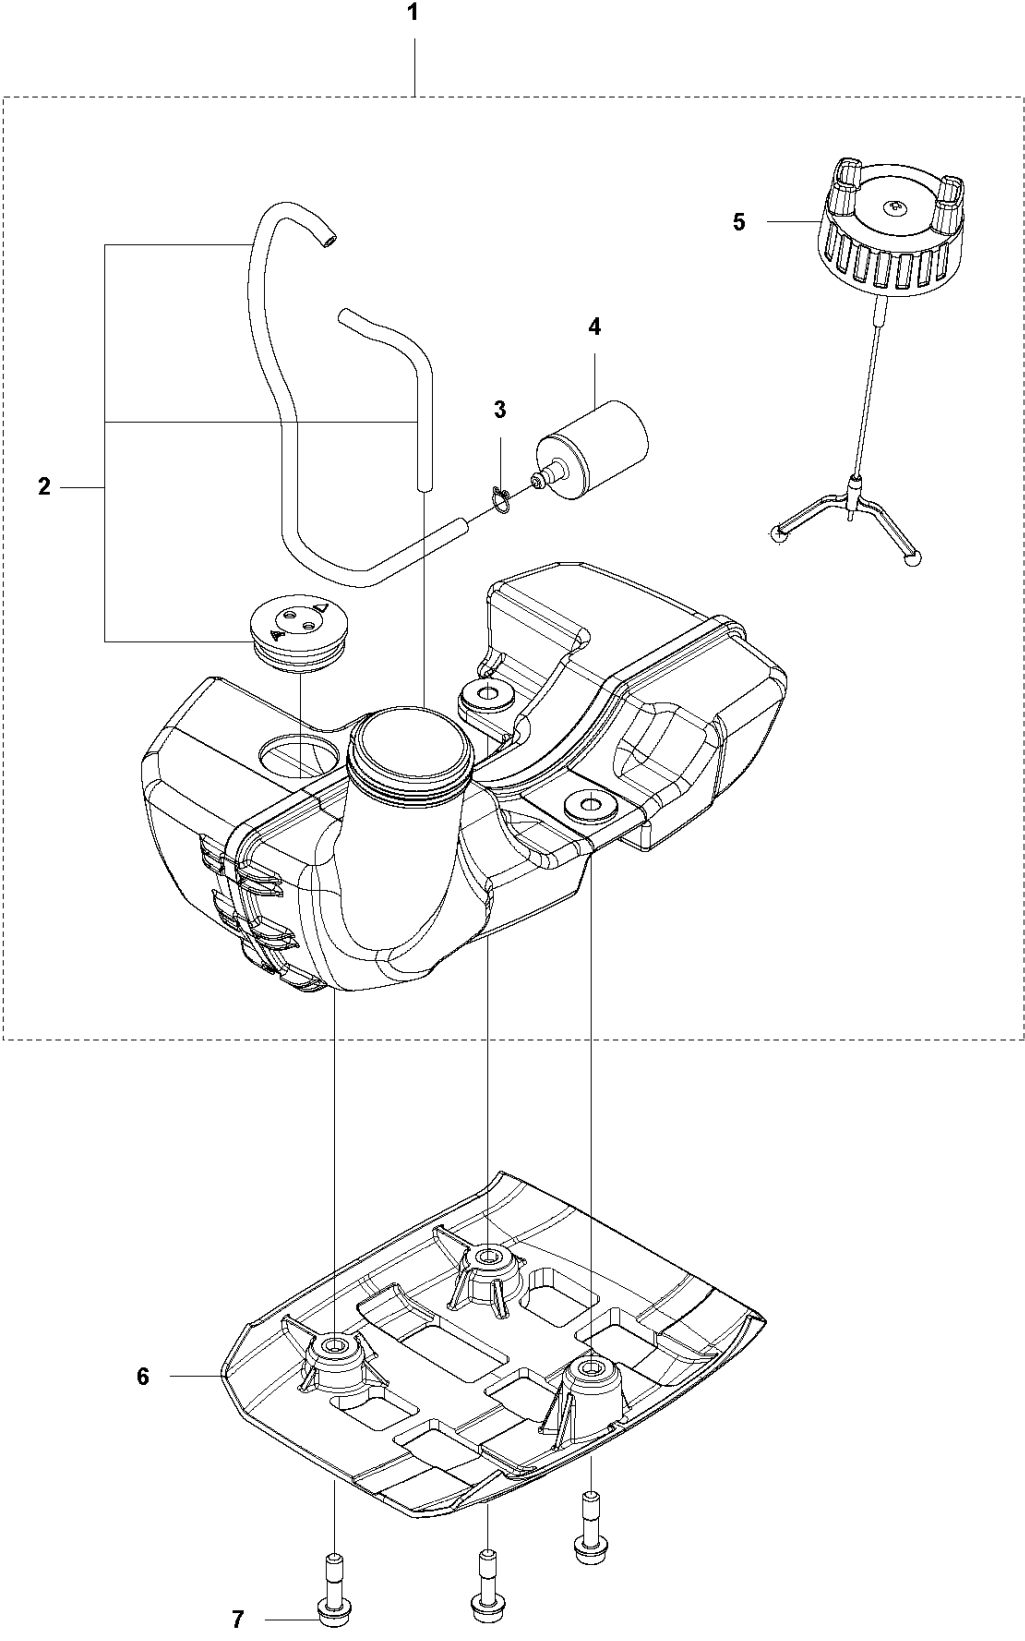

K2 524L, 525LK, RJX, RX, RXT, RK
FUEL TANK

FUEL TANK

525 RXT

Ref	Part No	Description	Remark	QTY	KIT
1	576 40 51-02	FUEL TANK		1	
2	577 50 99-03	PIPE		1	1
3	506 70 70-01	CLIP		1	1
4	503 44 32-01	FUEL FILTER		1	1
5	579 64 57-03	TANK CAP		1	1
6	576 40 49-01	SKID PLATE		1	
7	577 81 54-01	BOLT		1