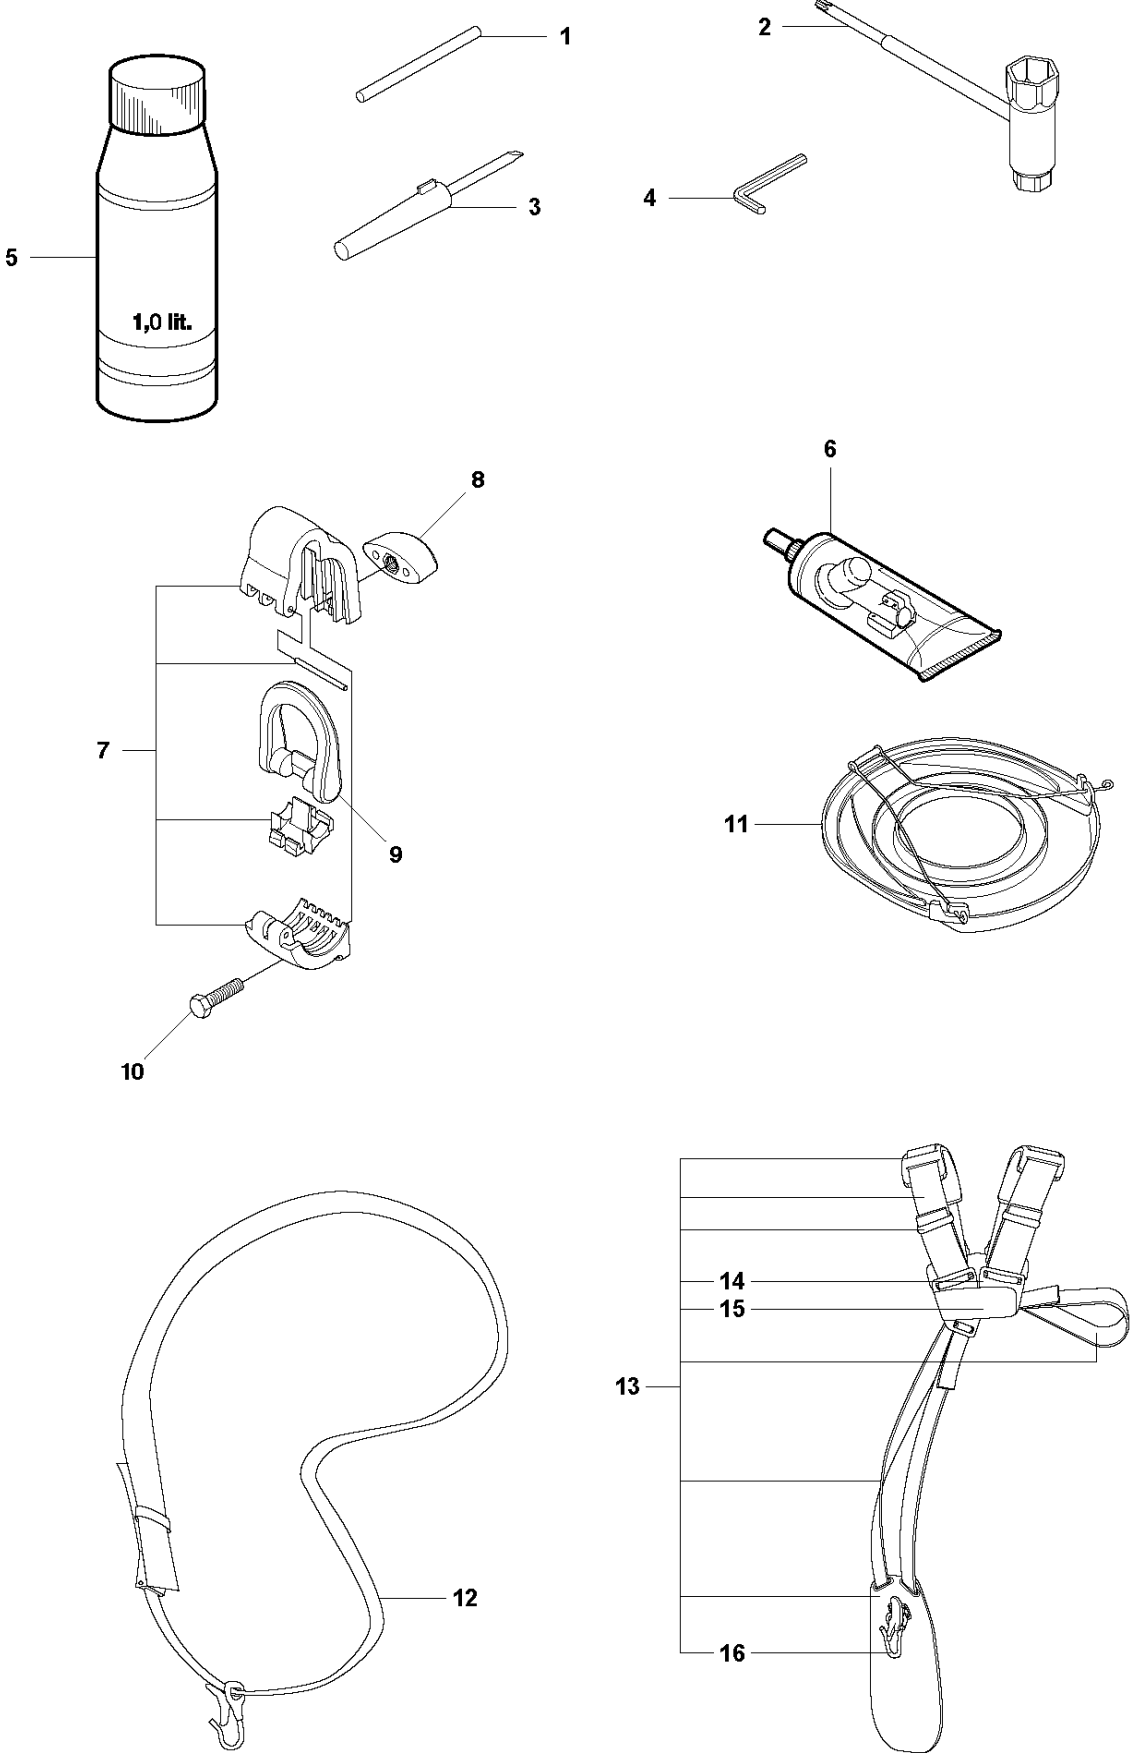

SPARE PARTS LIST

BRUSHCUTTERS/CLEARING SAWS

525 RXT

R2 524L, 525L, LS, LST, LK, RJX, RJD, RS, RX, RXT, RK
ACCESSORIES

ACCESSORIES

525 RXT

Ref	Part No	Description	Remark	QTY	KIT
1	502 28 59-01	STOP		1	
2	575 73 82-02	COMBINATION WRENCH		1	
3	501 60 02-03	SCREWDRIVER		1	
4	502 21 58-01	WRENCH		1	
5	531 00 92-48	FILTER OIL		1	
6	503 97 64-01	GREASE		1	
7	537 35 36-01	LOOP		1	
8	537 13 04-02	KNOB		1	7
9	537 35 01-01	LOOP		1	7
10	725 23 31-51	SCREW		1	7
11	537 31 29-01	TRANSPORT GUARD	200 - 275mm	1	
12	537 21 62-01	HARNESS		1	
12	537 21 62-02	HARNESS	USA	1	
13	537 21 63-01	HARNESS		1	
13	537 21 63-02	HARNESS	USA	1	
14	503 73 40-01	FRONT PIECE		1	13
15	503 73 41-02	FRONT PIECE		1	13
16	502 02 28-02	WELT HOOK		1	13

Q 524, 525
CARBURETOR

CARBURETOR

525 RXT

Ref	Part No	Description	Remark	QTY KIT
1	520 97 63-01	SCREW		1
2	577 81 57-01	SCREW		1
3	513 59 32-01	SPRING		1
4	579 19 06-01	COVER		1
5	520 95 48-01	GASKET		1
6	502 21 36-01	DIAPHRAGM PUMP		1
7	513 40 08-01	SWIVEL		1
8	516 52 42-01	WASHER		1
9	506 73 86-01	RING		1
10	579 19 07-01	SHAFT		1
11	577 81 55-01	SPRING		1
12	520 75 98-01	SCREW		1
13	520 97 86-01	VALVE		1
14	520 95 70-01	SCREEN		1
15	505 05 79-01	SPRING		1
16	584 90 12-01	PISTON ASSY		1
17	520 75 98-01	SCREW		1
18	579 19 08-01	LEVER		1
19	505 05 65-01	RING		1
20	579 19 10-01	SHAFT		1
21	516 52 42-01	WASHER		1
22	584 90 13-01	LEVER		1
23	579 19 11-01	SPRING		1
24	520 75 98-01	SCREW		1
25	581 15 49-01	VALVE		1
26	578 89 54-01	SPRING		1
27	520 97 74-01	PIN		1
28	577 80 72-01	LEVER		1
29	521 08 54-01	VALVE.INLET		1
30	577 80 71-01	SCREW		1
31	516 97 21-01	GASKET		1
32	577 80 70-01	DIAPHRAGM		1
33	514 18 92-01	COVER		1
34	520 97 88-01	SCREW ASSY		4
35	514 24 26-01	BALL		1
36	514 24 33-01	SPRING.CHOKE		1
37	580 68 48-01	GASKET KIT	Coomopes by item 5, 6, 31 and 32	1