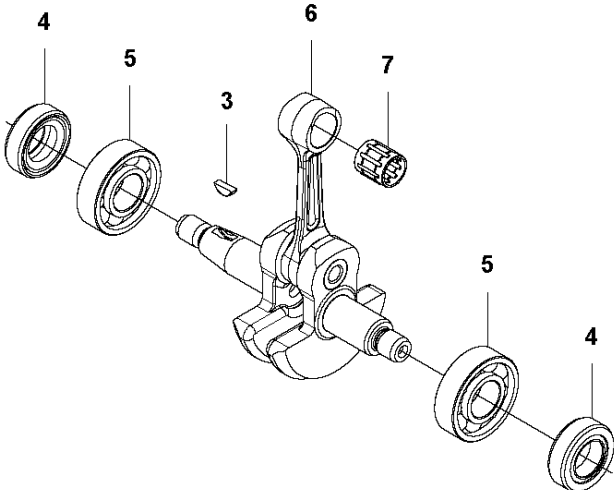

N 524, 525
CRANK CASE

CRANKCASE

525 RXT

Ref	Part No	Description	Remark	QTY KIT
1	529 26 81-01	BOLT		1
2	577 94 20-01	BOLT		2
3	576 42 07-02	BRACKET		1
4	576 42 08-02	BRACKET		1
5	576 42 05-01	CUSHION		1
6	577 81 54-01	BOLT		4
7	588 56 77-01	HOUSING		1
8	525 95 32-01	BEARING		1
9	506 60 99-01	RING		1
10	504 11 43-01	SCREW		3
11	581 30 86-01	CRANKCASE		1
12	576 39 95-02	GASKET		1

P 524, 525
CRANK SHAFT

CRANKSHAFT

525 RXT

Ref	Part No	Description	Remark	QTY KIT
1	576 40 46-01	MUFFLER		1
2	544 25 68-01	SCREW		1
3	506 68 94-01	KEY		1
4	504 12 15-01	SEALING		2
5	506 61 03-01	BEARING		2
6	579 22 32-01	CRANKSHAFT		1
7	576 40 27-01	BEARING		1