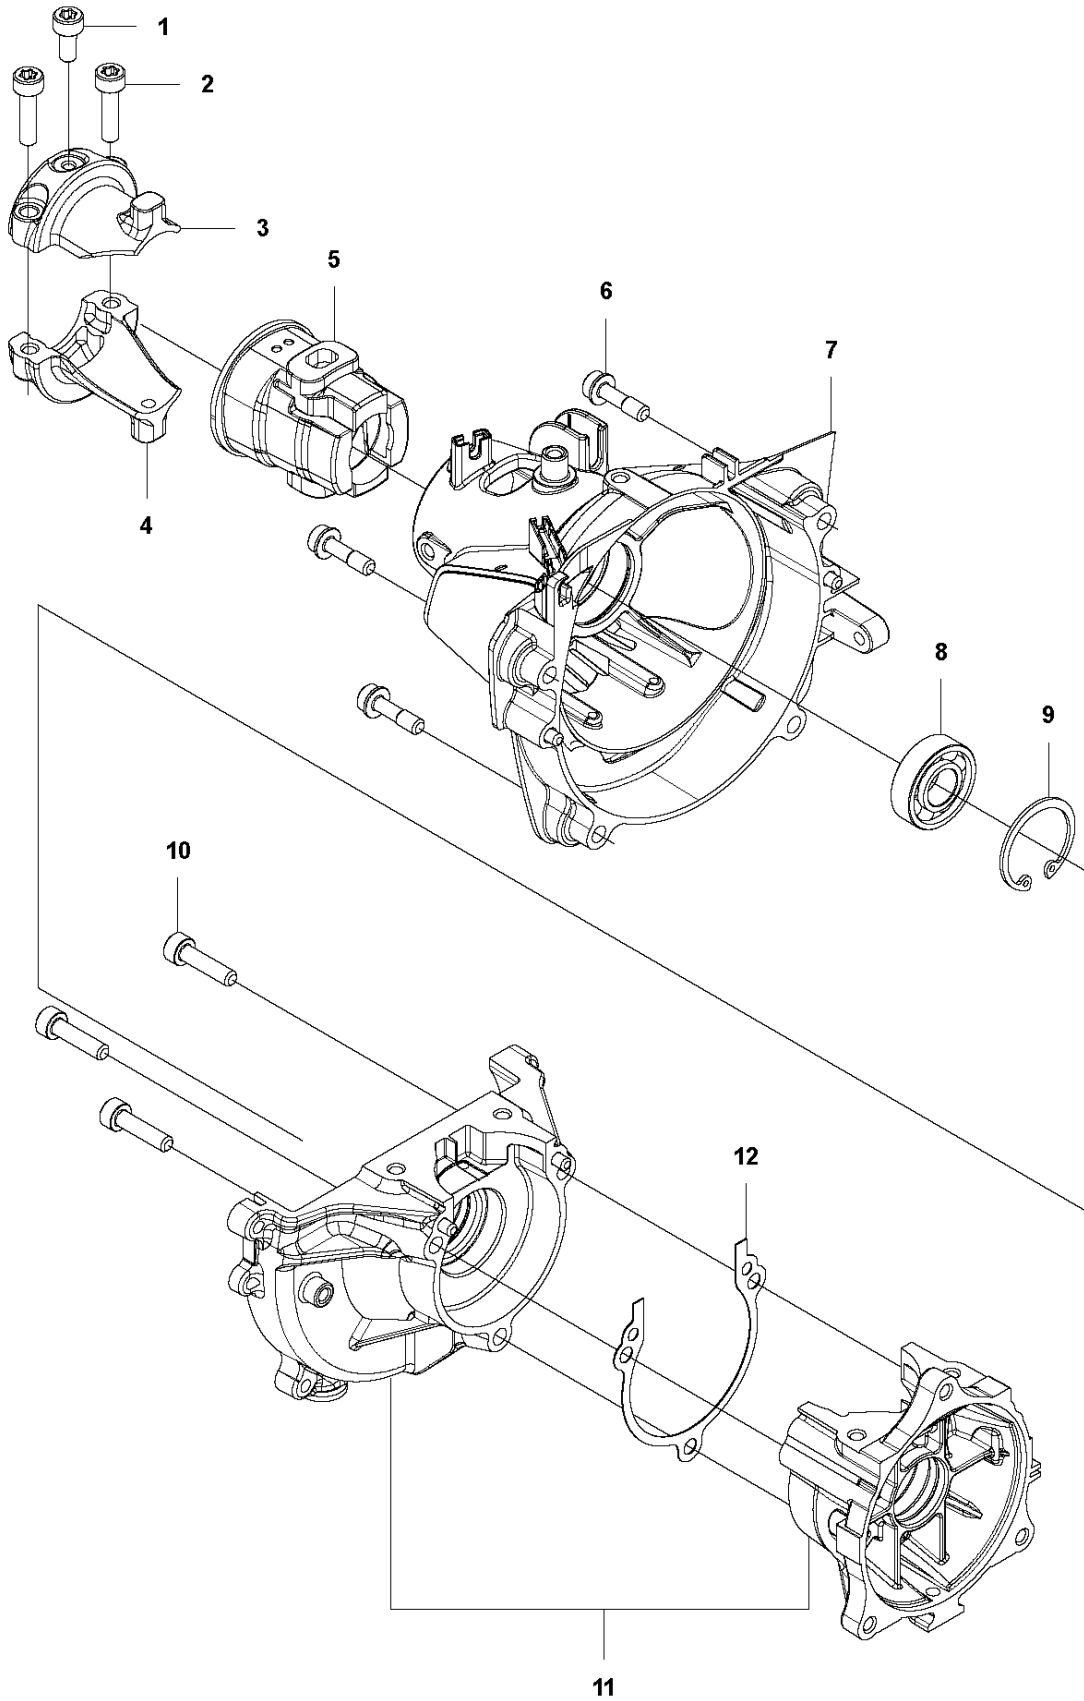

Q 524, 525
CARBURETOR

CARBURETOR

525 RXT

Ref	Part No	Description	Remark	QTY KIT
1	520 97 63-01	SCREW		1
2	577 81 57-01	SCREW		1
3	513 59 32-01	SPRING		1
4	579 19 06-01	COVER		1
5	520 95 48-01	GASKET		1
6	502 21 36-01	DIAPHRAGM PUMP		1
7	513 40 08-01	SWIVEL		1
8	516 52 42-01	WASHER		1
9	506 73 86-01	RING		1
10	579 19 07-01	SHAFT		1
11	577 81 55-01	SPRING		1
12	520 75 98-01	SCREW		1
13	520 97 86-01	VALVE		1
14	520 95 70-01	SCREEN		1
15	505 05 79-01	SPRING		1
16	584 90 12-01	PISTON ASSY		1
17	520 75 98-01	SCREW		1
18	579 19 08-01	LEVER		1
19	505 05 65-01	RING		1
20	579 19 10-01	SHAFT		1
21	516 52 42-01	WASHER		1
22	584 90 13-01	LEVER		1
23	579 19 11-01	SPRING		1
24	520 75 98-01	SCREW		1
25	581 15 49-01	VALVE		1
26	578 89 54-01	SPRING		1
27	520 97 74-01	PIN		1
28	577 80 72-01	LEVER		1
29	521 08 54-01	VALVE.INLET		1
30	577 80 71-01	SCREW		1
31	516 97 21-01	GASKET		1
32	577 80 70-01	DIAPHRAGM		1
33	514 18 92-01	COVER		1
34	520 97 88-01	SCREW ASSY		4
35	514 24 26-01	BALL		1
36	514 24 33-01	SPRING.CHOKE		1
37	580 68 48-01	GASKET KIT	Coomopes by item 5, 6, 31 and 32	1

N 524, 525
CRANK CASE

CRANKCASE

525 RXT

Ref	Part No	Description	Remark	QTY KIT
1	529 26 81-01	BOLT		1
2	577 94 20-01	BOLT		2
3	576 42 07-02	BRACKET		1
4	576 42 08-02	BRACKET		1
5	576 42 05-01	CUSHION		1
6	577 81 54-01	BOLT		4
7	588 56 77-01	HOUSING		1
8	525 95 32-01	BEARING		1
9	506 60 99-01	RING		1
10	504 11 43-01	SCREW		3
11	581 30 86-01	CRANKCASE		1
12	576 39 95-02	GASKET		1

P 524, 525
CRANK SHAFT

CRANKSHAFT

525 RXT

Ref	Part No	Description	Remark	QTY KIT
1	576 40 46-01	MUFFLER		1
2	544 25 68-01	SCREW		1
3	506 68 94-01	KEY		1
4	504 12 15-01	SEALING		2
5	506 61 03-01	BEARING		2
6	579 22 32-01	CRANKSHAFT		1
7	576 40 27-01	BEARING		1