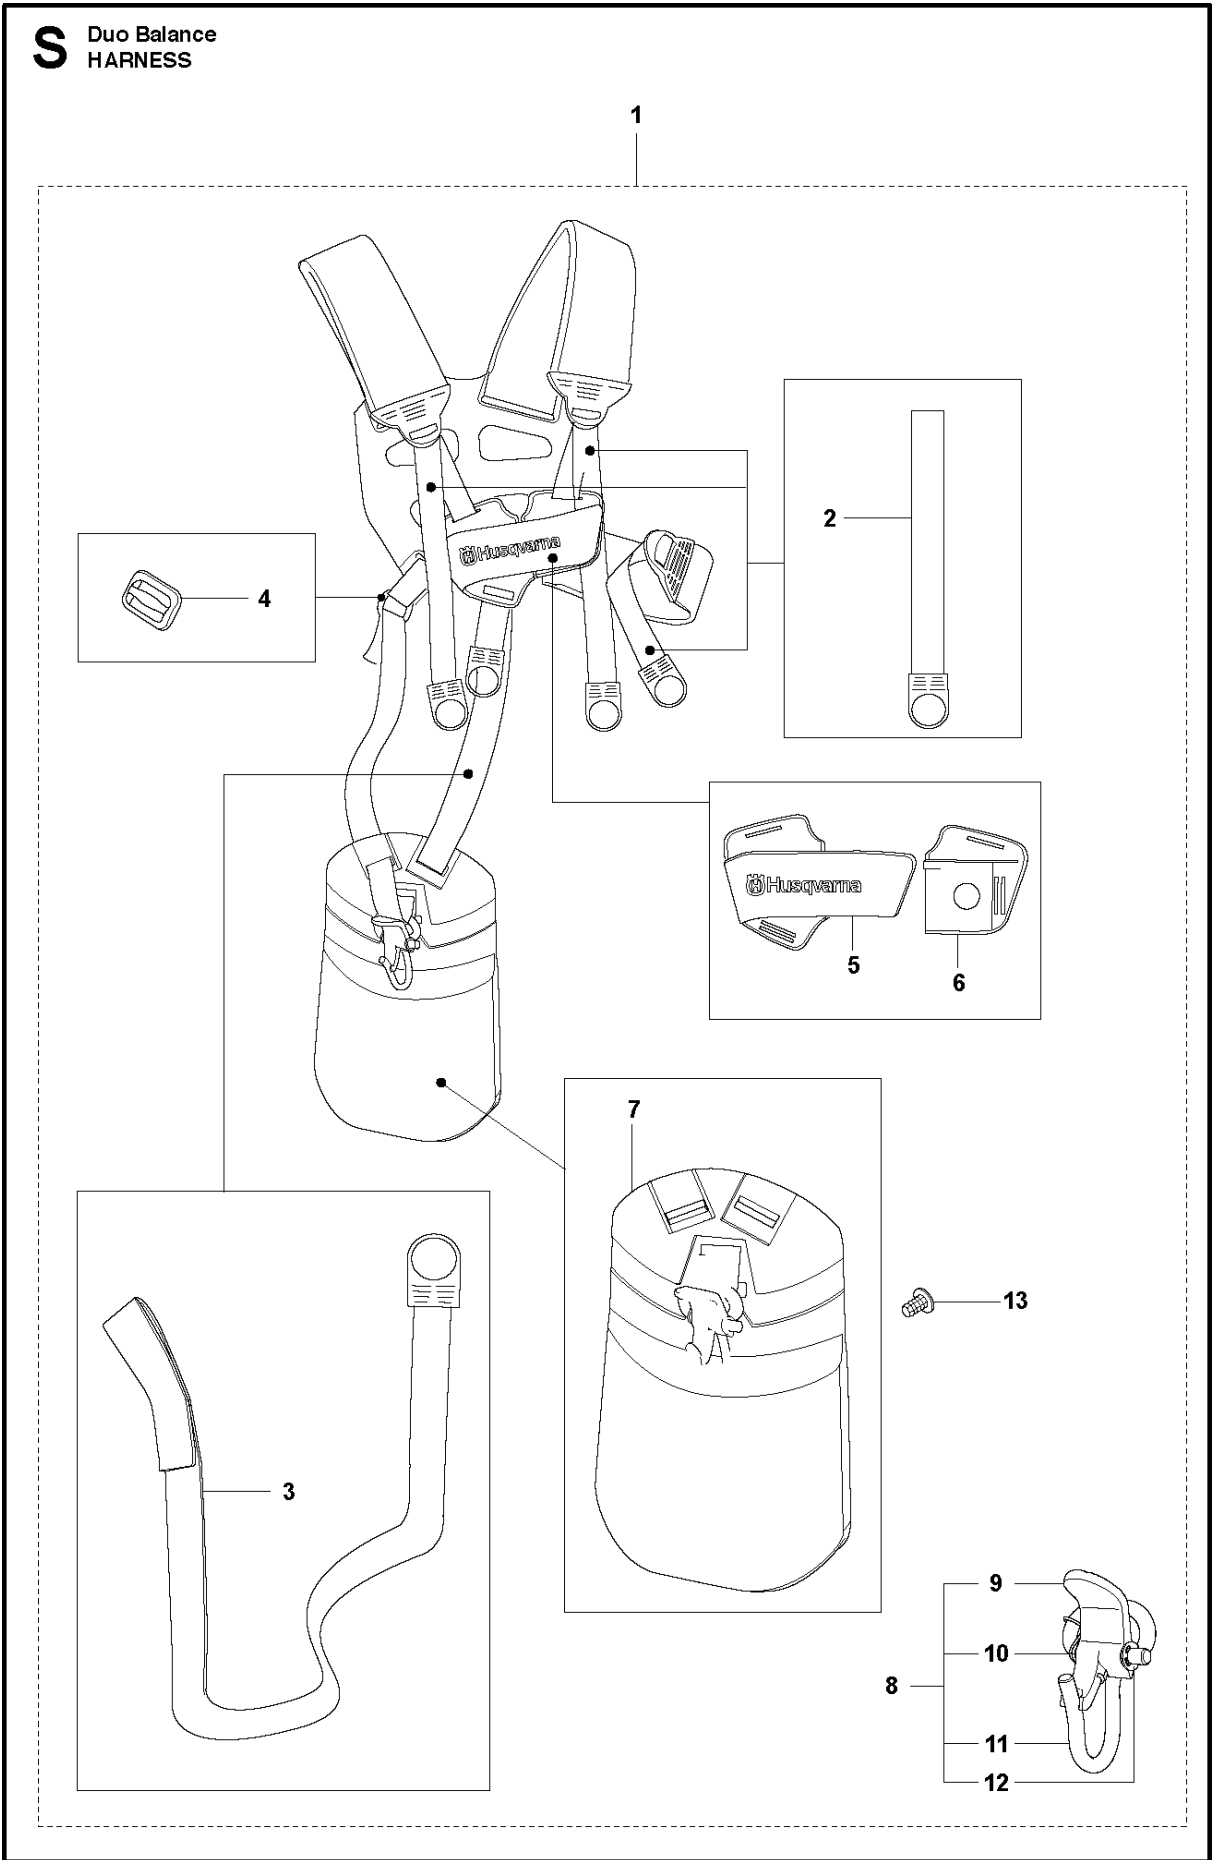

M 524, 525
CYLINDER PISTON & MUFFLER

CYLINDER, PISTON & MUFFLER

525 RXT

Ref	Part No	Description	Remark	QTY	KIT
1	544 25 68-01	SCREW		2	
2	578 78 53-01	PLATE		1	
3	504 11 43-01	SCREW		4	
4	577 97 90-01	CYLINDER		1	
5	576 39 87-02	GASKET		1	
6	506 61 81-01	RING		2	
7	577 91 74-01	PISTON		1	
8	505 04 07-01	PIN		1	
9	505 04 52-01	RING		2	
10	585 24 86-01	MUFFLER		1	
10	585 03 29-01	MUFFLER ASSY	Australia / New Zealand	1	
11	578 40 81-01	GASKET		1	
12	504 11 43-01	SCREW		2	
13	580 51 44-01	SPARK ARRESTER		1	10
14	729 57 74-05	SCREW CRPANT		1	10

K2 524L, 525LK, RJX, RX, RXT, RK
FUEL TANK

FUEL TANK

525 RXT

Ref	Part No	Description	Remark	QTY	KIT
1	576 40 51-02	FUEL TANK		1	
2	577 50 99-03	PIPE		1	1
3	506 70 70-01	CLIP		1	1
4	503 44 32-01	FUEL FILTER		1	1
5	579 64 57-03	TANK CAP		1	1
6	576 40 49-01	SKID PLATE		1	
7	577 81 54-01	BOLT		1	

S Duo Balance
HARNESS

HARNES

525 RXT

Ref	Part No	Description	Remark	QTY KIT	
1	537 27 57-01	HARNES		1	
1	537 27 57-03	HARNES	US	1	1
2	503 99 61-01	BAND		3	1
3	503 99 61-03	BAND		1	1
4	537 11 35-01	RETAINER		1	1
5	537 28 84-01	FRONT PIECE		1	1
6	537 28 83-01	FRONT PIECE		1	1
7	537 27 59-01	HIP PAD		1	1
8	502 02 28-01	HOOK		1	1
9	502 02 30-02	LOCK		1	1,8
10	586 34 10-01	SPRING		1	1,8
11	502 02 29-02	HOOK		1	1,8
12	735 31 09-20	E-CLIP		1	1,8
13	537 17 54-01	HIP PAD		3	1

L 524, 525
IGNITION & CLUTCH

IGNITION SYSTEM & CLUTCH

525 RXT

Ref	Part No	Description	Remark	QTY KIT	
1	588 14 15-01	IGNITION COIL		1	
2	584 82 66-01	IGNITION CABLE		1	1
3	579 59 07-01	TUBE		1	1
4	586 10 72-01	SPARK PLUG CAP		1	1
5	580 63 48-01	SPRING		1	1
6	584 96 81-01	SPARK PLUG	BPMR-8Y : NGK	1	
7	521 51 58-01	BOLT		2	
8	521 76 97-01	SPACER		2	
9	577 85 17-01	SHORT CIRCUIT CABLE		1	
10	516 12 41-01	RING		1	
11	581 14 20-01	CLUTCH DRUM		1	
12	513 18 96-01	SCREW		2	
13	521 75 82-01	WASHER		2	
14	577 05 28-01	CLUTCH ASSY		1	
15	576 40 07-01	CLUTCH SPRING		1	14
16	504 11 80-01	NUT		1	
17	578 96 78-01	FLYWHEEL		1	
18	505 05 44-01	WASHER		2	