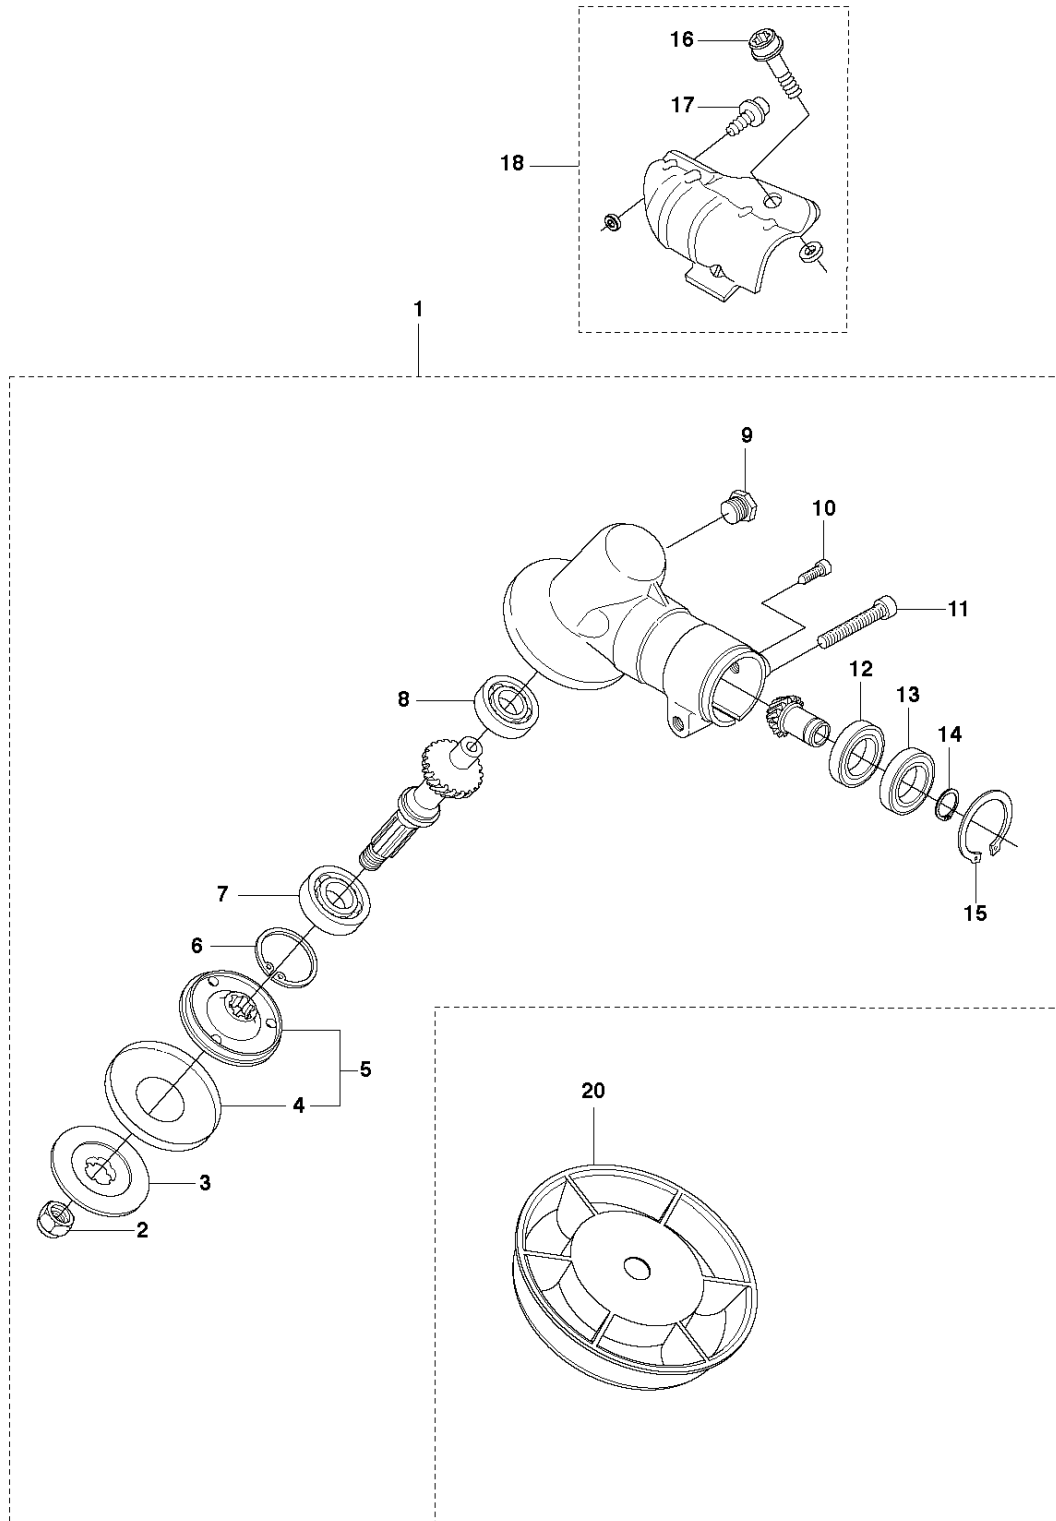

A1 524L, 525L, LS, LK, RJX, RJD, RS, RX, RXT, RK
BEVEL GEAR

BEVEL GEAR

525 RXT

Ref	Part No	Description	Remark	QTY	KIT
1	537 19 92-02	BEVEL GEAR ASSY		1	
2	503 85 63-01	NUT		1	1
3	537 28 56-01	SUPPORT FLANGE		1	1
4	537 29 26-01	CUP		1	1
5	537 23 49-01	DRIVER ASSY		1	1
6	735 31 28-10	CIRCLIP		1	1
7	503 25 24-01	BALL BEARING		1	1
8	738 21 98-00	BALL BEARING		1	1
9	503 20 15-01	SCREW IHHM		1	1
10	503 20 14-12	SCREW IHSCFMO		1	1
11	503 20 07-25	SCREW IHSCFM		1	1
12	738 21 99-00	BALL BEARING		1	1
13	738 21 99-02	BALL BEARING		1	1
14	735 31 11-00	CIRCLIP		1	1
15	735 31 25-10	CIRCLIP		1	1
16	544 21 84-20	SCREW ITXSCM		1	18
17	501 98 10-01	SCREW ITXSCM		1	18
18	574 30 69-03	CLAMP		1	
20	503 89 01-01	SUPPORT CUP		1	

Q 524, 525
CARBURETOR

CARBURETOR

525 RXT

Ref	Part No	Description	Remark	QTY KIT
1	520 97 63-01	SCREW		1
2	577 81 57-01	SCREW		1
3	513 59 32-01	SPRING		1
4	579 19 06-01	COVER		1
5	520 95 48-01	GASKET		1
6	502 21 36-01	DIAPHRAGM PUMP		1
7	513 40 08-01	SWIVEL		1
8	516 52 42-01	WASHER		1
9	506 73 86-01	RING		1
10	579 19 07-01	SHAFT		1
11	577 81 55-01	SPRING		1
12	520 75 98-01	SCREW		1
13	520 97 86-01	VALVE		1
14	520 95 70-01	SCREEN		1
15	505 05 79-01	SPRING		1
16	584 90 12-01	PISTON ASSY		1
17	520 75 98-01	SCREW		1
18	579 19 08-01	LEVER		1
19	505 05 65-01	RING		1
20	579 19 10-01	SHAFT		1
21	516 52 42-01	WASHER		1
22	584 90 13-01	LEVER		1
23	579 19 11-01	SPRING		1
24	520 75 98-01	SCREW		1
25	581 15 49-01	VALVE		1
26	578 89 54-01	SPRING		1
27	520 97 74-01	PIN		1
28	577 80 72-01	LEVER		1
29	521 08 54-01	VALVE.INLET		1
30	577 80 71-01	SCREW		1
31	516 97 21-01	GASKET		1
32	577 80 70-01	DIAPHRAGM		1
33	514 18 92-01	COVER		1
34	520 97 88-01	SCREW ASSY		4
35	514 24 26-01	BALL		1
36	514 24 33-01	SPRING.CHOKE		1
37	580 68 48-01	GASKET KIT	Coomopes by item 5, 6, 31 and 32	1