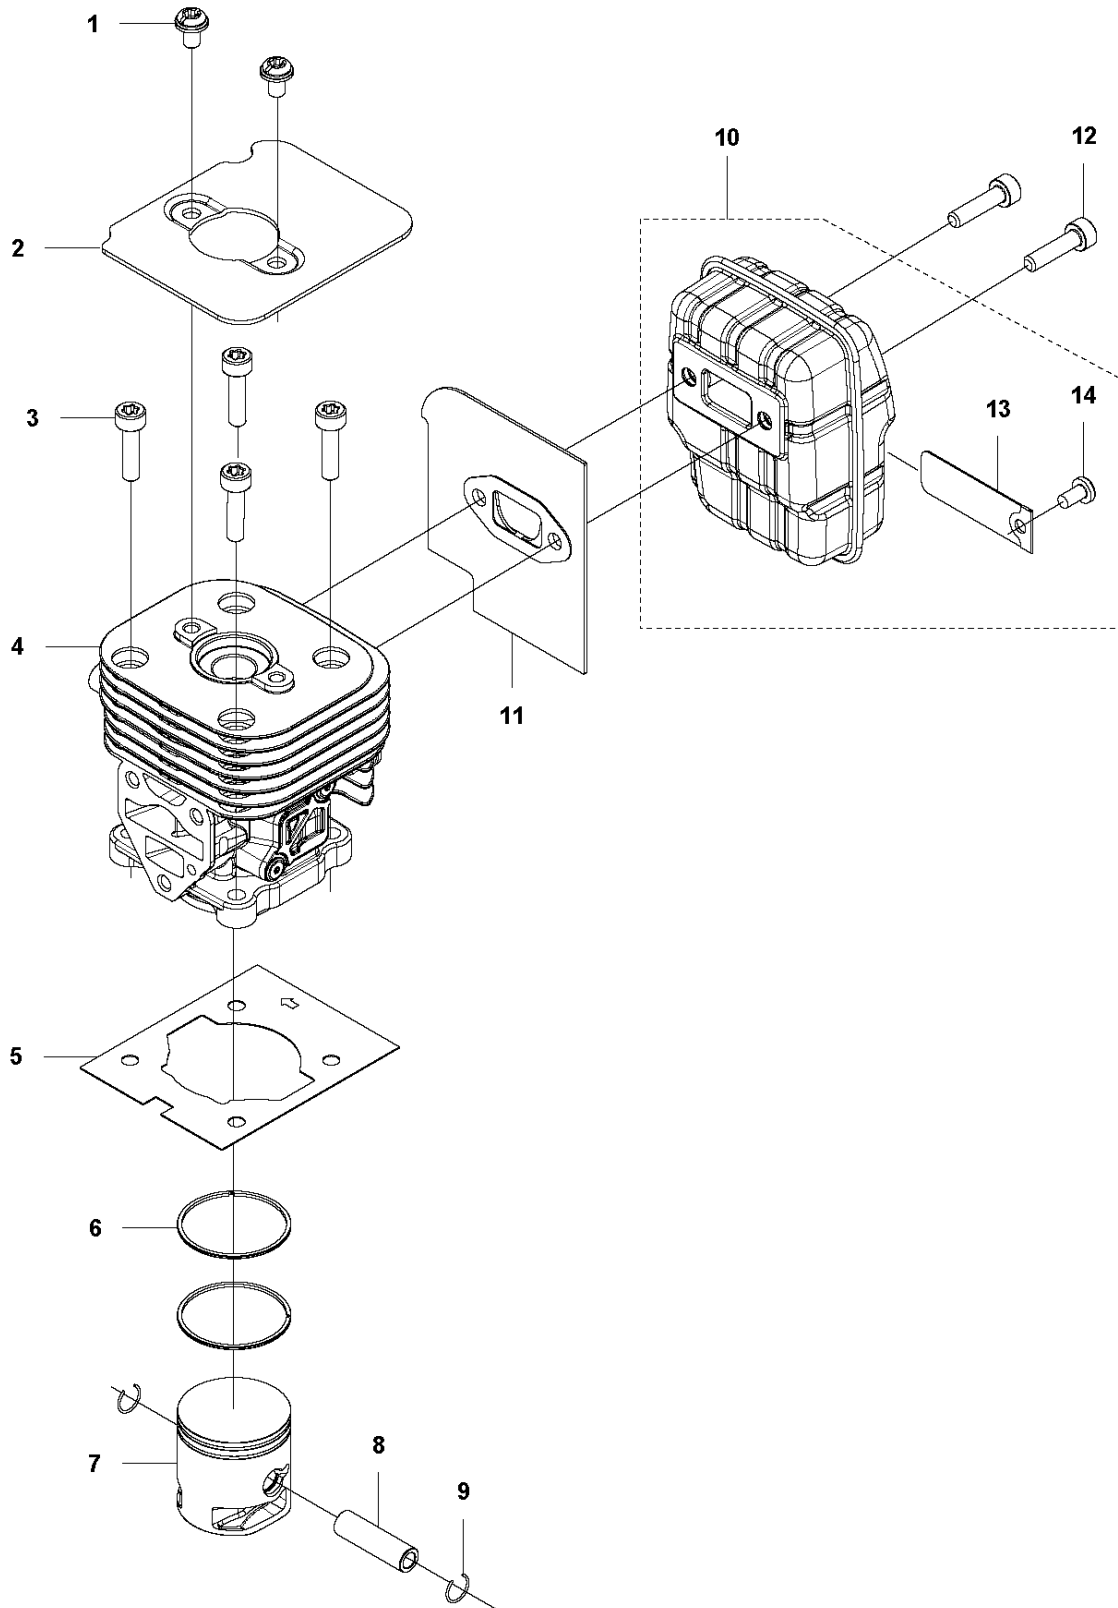

M 524, 525
CYLINDER PISTON & MUFFLER

CYLINDER, PISTON & MUFFLER

525 RX

Ref	Part No	Description	Remark	QTY	KIT
1	544 25 68-01	SCREW		2	
2	578 78 53-01	PLATE		1	
3	504 11 43-01	SCREW		4	
4	577 97 90-01	CYLINDER		1	
5	576 39 87-02	GASKET		1	
6	506 61 81-01	RING		2	
7	577 91 74-01	PISTON		1	
8	505 04 07-01	PIN		1	
9	505 04 52-01	RING		2	
10	580 52 36-01	MUFFLER ASSY	US	1	
10	585 24 86-01	MUFFLER		1	
10	585 03 29-01	MUFFLER ASSY	Australia / New Zealand	1	
11	578 40 81-01	GASKET		1	
12	504 11 43-01	SCREW		2	
13	580 51 44-01	SPARK ARRESTER		1	10
14	729 57 74-05	SCREW CRPANT		1	10