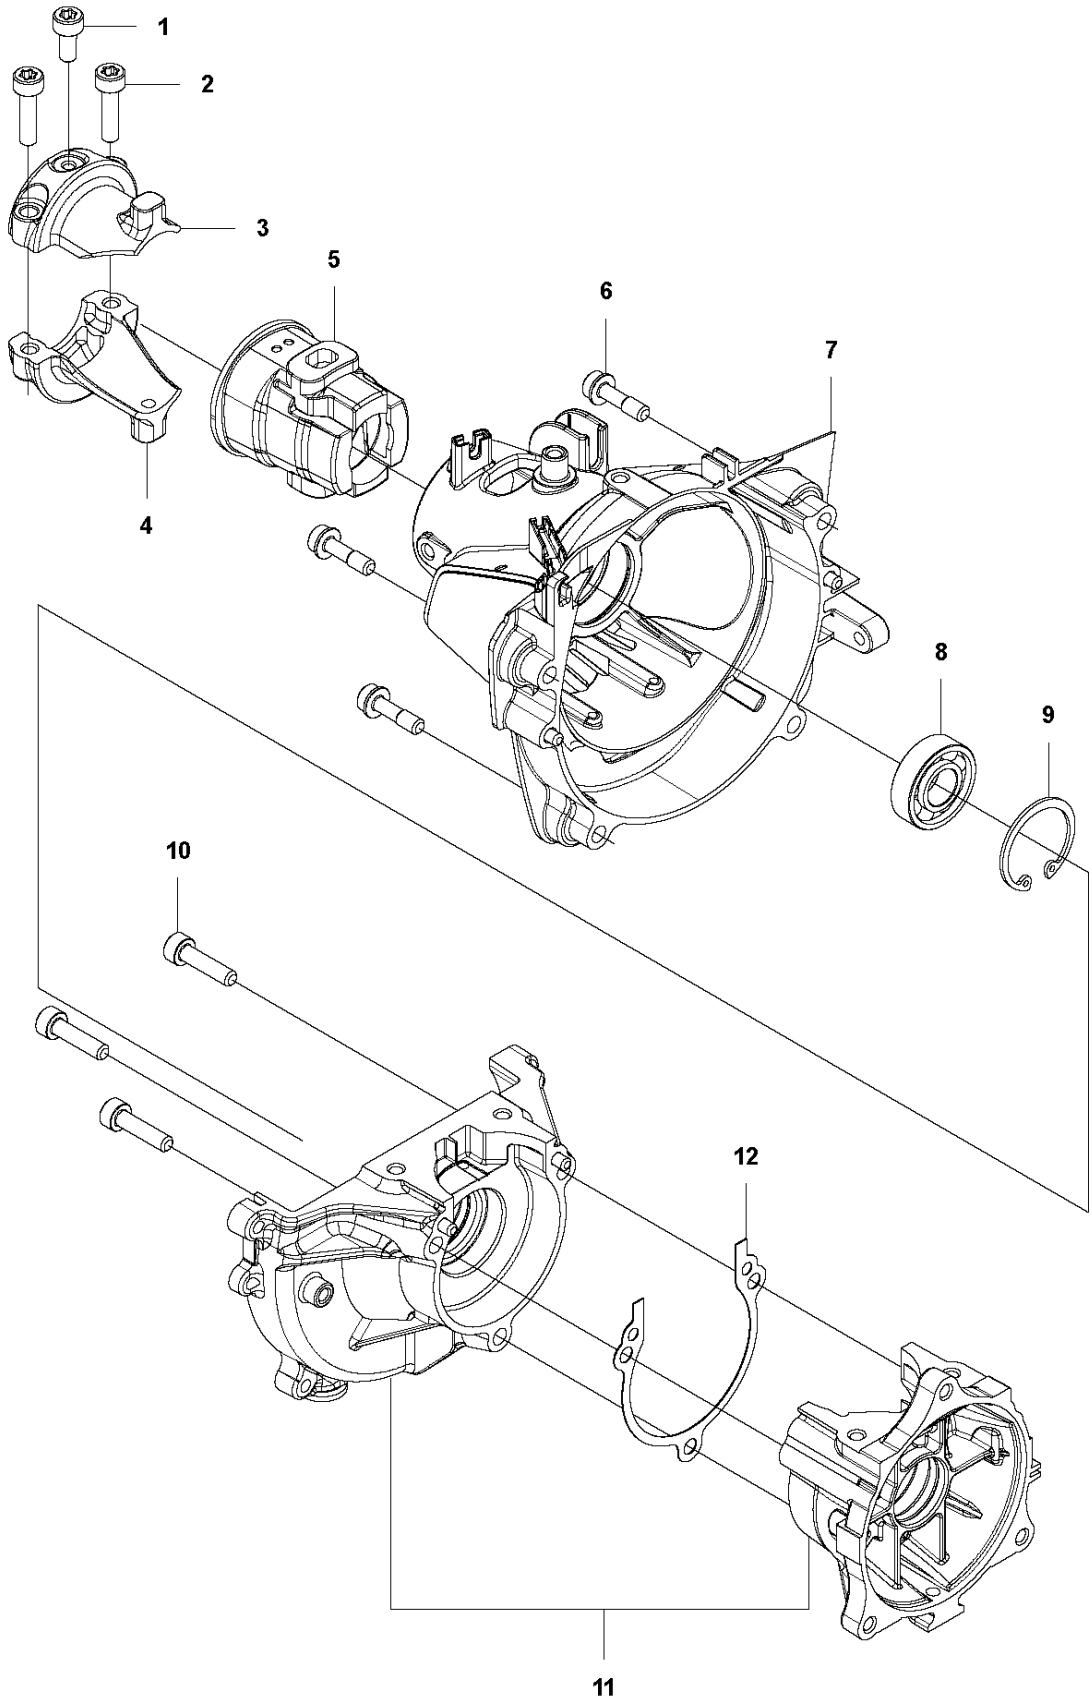

Q 524, 525
CARBURETOR

CARBURETOR

525 RX

Ref	Part No	Description	Remark	QTY KIT
1	520 97 63-01	SCREW		1
2	577 81 57-01	SCREW		1
3	513 59 32-01	SPRING		1
4	579 19 06-01	COVER		1
5	520 95 48-01	GASKET		1
6	502 21 36-01	DIAPHRAGM PUMP		1
7	513 40 08-01	SWIVEL		1
8	516 52 42-01	WASHER		1
9	506 73 86-01	RING		1
10	579 19 07-01	SHAFT		1
11	577 81 55-01	SPRING		1
12	520 75 98-01	SCREW		1
13	520 97 86-01	VALVE		1
14	520 95 70-01	SCREEN		1
15	505 05 79-01	SPRING		1
16	521 57 83-01	PISTON		1
17	520 75 98-01	SCREW		1
18	579 19 08-01	LEVER		1
19	505 05 65-01	RING		1
20	579 19 10-01	SHAFT		1
21	516 52 42-01	WASHER		1
22	584 90 13-01	LEVER		1
23	579 19 11-01	SPRING		1
24	520 75 98-01	SCREW		1
25	581 15 49-01	VALVE		1
26	578 89 54-01	SPRING		1
27	520 97 74-01	PIN		1
28	577 80 72-01	LEVER		1
29	521 08 54-01	VALVE.INLET		1
30	577 80 71-01	SCREW		1
31	516 97 21-01	GASKET		1
32	577 80 70-01	DIAPHRAGM		1
33	514 18 92-01	COVER		1
34	520 97 88-01	SCREW ASSY		4
35	514 24 26-01	BALL		1
36	514 24 33-01	SPRING.CHOKE		1
37	580 68 48-01	GASKET KIT	Coomopes by item 5, 6, 31 and 32	1

N 524, 525
CRANK CASE

CRANKCASE

525 RX

Ref	Part No	Description	Remark	QTY KIT
1	529 26 81-01	BOLT		1
2	577 94 20-01	BOLT		2
3	576 42 07-02	BRACKET		1
4	576 42 08-02	BRACKET		1
5	576 42 05-01	CUSHION		1
6	577 81 54-01	BOLT		4
7	588 56 77-01	HOUSING		1
8	525 95 32-01	BEARING		1
9	506 60 99-01	RING		1
10	504 11 43-01	SCREW		3
11	581 30 86-01	CRANKCASE		1
12	576 39 95-02	GASKET		1

P 524, 525
CRANK SHAFT

CRANKSHAFT

525 RX

Ref	Part No	Description	Remark	QTY KIT
1	576 40 46-01	MUFFLER		1
2	544 25 68-01	SCREW		1
3	506 68 94-01	KEY		1
4	504 12 15-01	SEALING		2
5	506 61 03-01	BEARING		2
6	579 22 32-01	CRANKSHAFT		1
7	576 40 27-01	BEARING		1