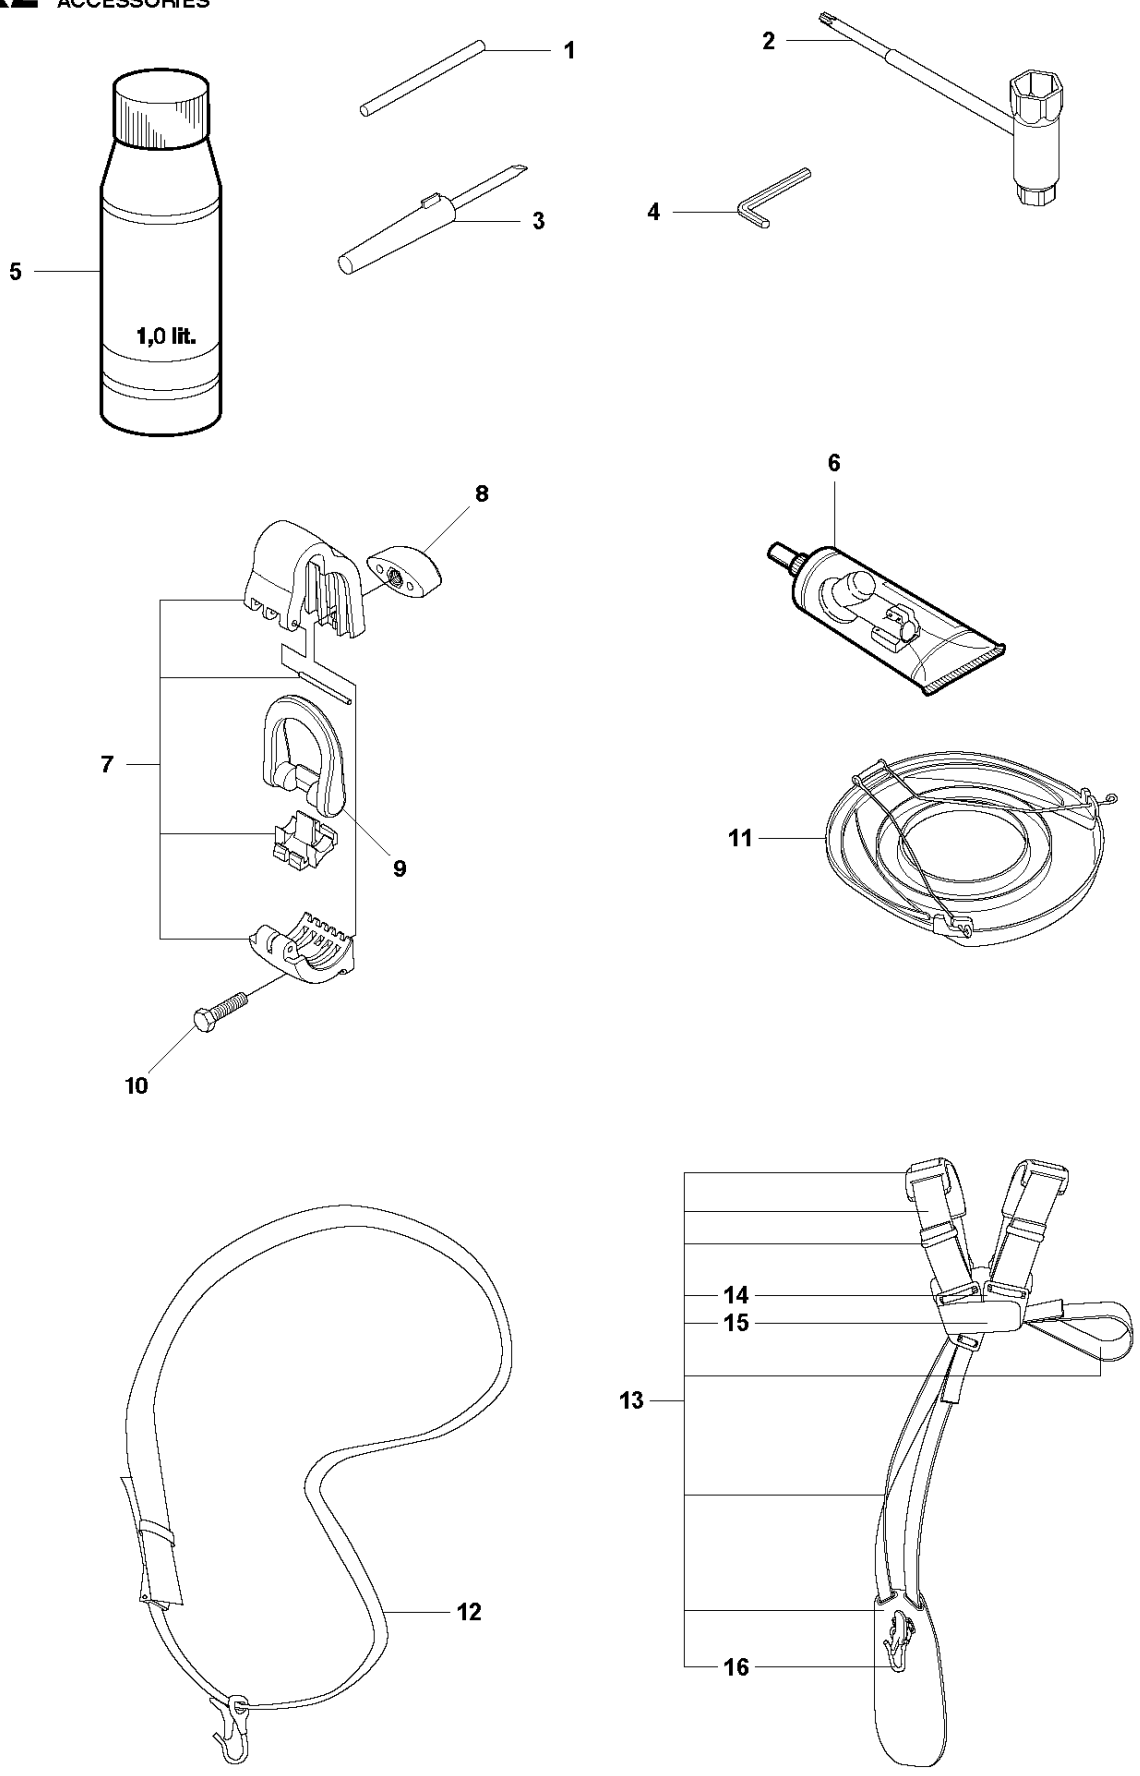

SPARE PARTS LIST

BRUSHCUTTERS/CLEARING SAWS

525 RX

R2 524L, 525L, LS, LST, LK, RJX, RJD, RS, RX, RXT, RK
ACCESSORIES

ACCESSORIES

525 RX

Ref	Part No	Description	Remark	QTY	KIT
1	502 28 59-01	STOP		1	
2	575 73 82-02	COMBINATION WRENCH		1	
3	501 60 02-03	SCREWDRIVER		1	
4	502 21 58-01	WRENCH		1	
5	531 00 92-48	FILTER OIL		1	
6	503 97 64-01	GREASE		1	
7	537 35 36-01	LOOP		1	
8	537 13 04-02	KNOB		1	7
9	537 35 01-01	LOOP		1	7
10	725 23 31-51	SCREW		1	7
11	537 31 29-01	TRANSPORT GUARD	200 - 275mm	1	
12	537 21 62-01	HARNESS		1	
12	537 21 62-02	HARNESS	USA	1	
13	537 21 63-01	HARNESS		1	
13	537 21 63-02	HARNESS	USA	1	
14	503 73 40-01	FRONT PIECE		1	13
15	503 73 41-02	FRONT PIECE		1	13
16	502 02 28-02	WELT HOOK		1	13

Q 524, 525
CARBURETOR

CARBURETOR

525 RX

Ref	Part No	Description	Remark	QTY KIT
1	520 97 63-01	SCREW		1
2	577 81 57-01	SCREW		1
3	513 59 32-01	SPRING		1
4	579 19 06-01	COVER		1
5	520 95 48-01	GASKET		1
6	502 21 36-01	DIAPHRAGM PUMP		1
7	513 40 08-01	SWIVEL		1
8	516 52 42-01	WASHER		1
9	506 73 86-01	RING		1
10	579 19 07-01	SHAFT		1
11	577 81 55-01	SPRING		1
12	520 75 98-01	SCREW		1
13	520 97 86-01	VALVE		1
14	520 95 70-01	SCREEN		1
15	505 05 79-01	SPRING		1
16	521 57 83-01	PISTON		1
17	520 75 98-01	SCREW		1
18	579 19 08-01	LEVER		1
19	505 05 65-01	RING		1
20	579 19 10-01	SHAFT		1
21	516 52 42-01	WASHER		1
22	584 90 13-01	LEVER		1
23	579 19 11-01	SPRING		1
24	520 75 98-01	SCREW		1
25	581 15 49-01	VALVE		1
26	578 89 54-01	SPRING		1
27	520 97 74-01	PIN		1
28	577 80 72-01	LEVER		1
29	521 08 54-01	VALVE.INLET		1
30	577 80 71-01	SCREW		1
31	516 97 21-01	GASKET		1
32	577 80 70-01	DIAPHRAGM		1
33	514 18 92-01	COVER		1
34	520 97 88-01	SCREW ASSY		4
35	514 24 26-01	BALL		1
36	514 24 33-01	SPRING.CHOKE		1
37	580 68 48-01	GASKET KIT	Coomopes by item 5, 6, 31 and 32	1