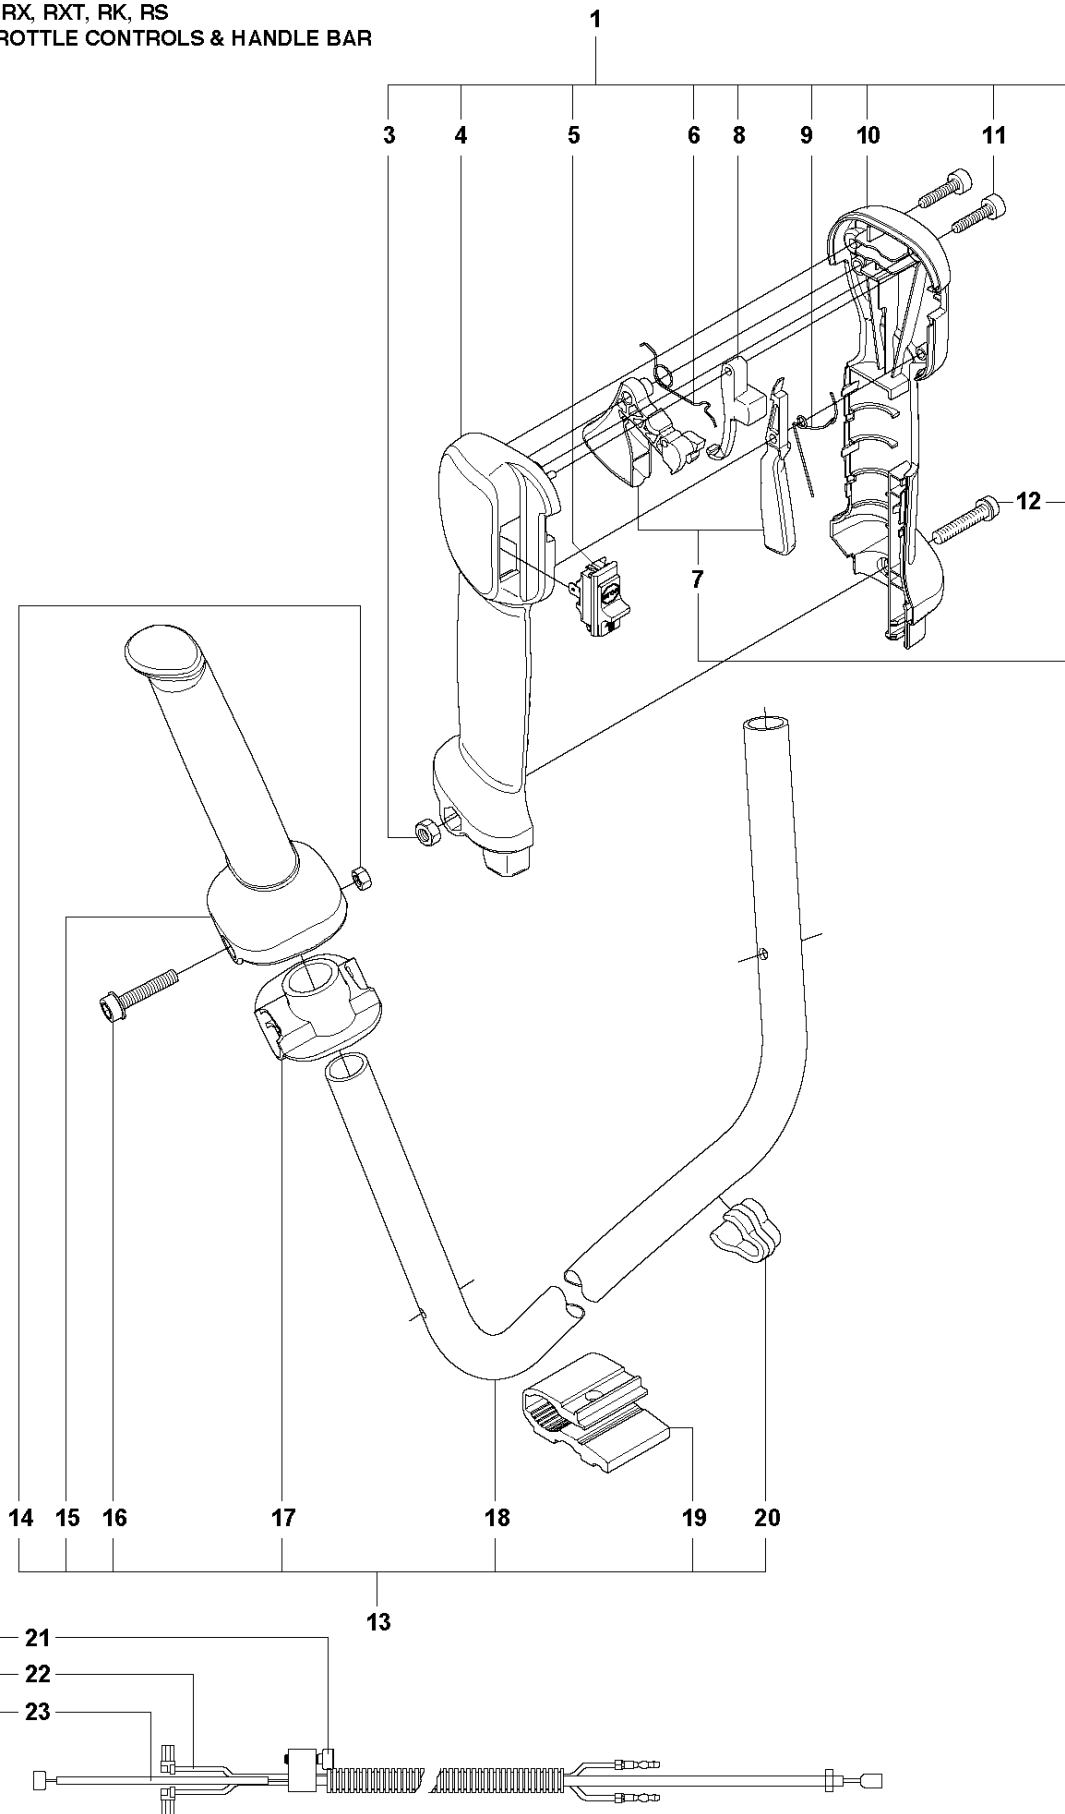

J2 525 LK, RJX, RXT, RX, RK
STARTER

STARTER

525 RX

Ref	Part No	Description	Remark	QTY	KIT
1	581 14 65-01	STARTER PULLEY		1	
2	521 60 04-01	E-RING		2	1
3	521 60 03-01	SPRING		2	1
4	521 60 02-01	RATCHET		2	1
5	577 84 92-01	STARTER ASSY		1	
5	578 99 25-01	STARTER	US	1	
6	521 60 00-01	SCREW		1	5
7	576 40 12-01	PULLEY	Not needed for US model	1	5
8	577 13 41-01	SPRING	Not needed for US model	1	5
9	577 84 87-01	ROPE		1	5
9	579 06 46-01	ROPE	US	1	
10	577 84 88-01	REEL		1	5
10	579 06 48-01	STARTER PULLEY	US	1	
11	504 11 50-01	SPRING.SPIRAL		1	5
12	575 48 95-01	STARTER HANDLE		1	5
13	577 81 54-01	BOLT		3	
14	579 36 96-01	DECAL		1	

E 525RX, RXT, RK, RS
THROTTLE CONTROLS & HANDLE BAR

THROTTLE CONTROLS

525 RX

Ref	Part No	Description	Remark	QTY	KIT
1	537 42 45-13	HANDLE SYSTEM		1	
2	578 24 81-02	WIRING	RX, RS	1	
3	503 22 10-13	HEXAGON NUT		1	1
4	537 16 02-03	HANDLE HALF	RX	1	1
5	537 41 90-01	SWITCH		1	1
6	537 17 42-01	SPRING THROTTLE TRIG		1	1
7	506 49 77-01	THROTTLE CONTROL		1	1
8	537 16 07-03	STARTER THROTTLE LOC		1	1
9	537 17 43-01	SPRING		1	1
10	537 16 03-01	HANDLE HALF	RX	1	1
11	574 44 40-01	SCREW ITXSCT		2	1
12	525 75 51-09	SCREW ITXSCFM	M5X35	1	1
13	578 24 82-02	HANDLEBAR	RX	1	
14	731 23 14-01	HEXAGON NUT		1	13
15	537 17 28-01	HANDLE	RXT, RK, RS	1	13
16	525 75 52-04	SCREW ITXSCFM		1	13
17	537 17 29-01	COVER		1	13
18	537 36 00-01	HANDLEBAR	RXT, RK, RX	1	13
19	544 02 09-01	CLIP	RXT, RK, RX	1	13
19	503 75 00-01	HANDLEBAR BRACKET	RS	1	13
20	502 21 12-01	STAPLE	RX	1	13
21	503 21 66-18	SCREW IHSCT		1	2
22	580 62 24-02	SHORT CIRCUIT CABLE	RX, RS	1	2
23	580 47 09-01	THROTTLE CABLE		1	2