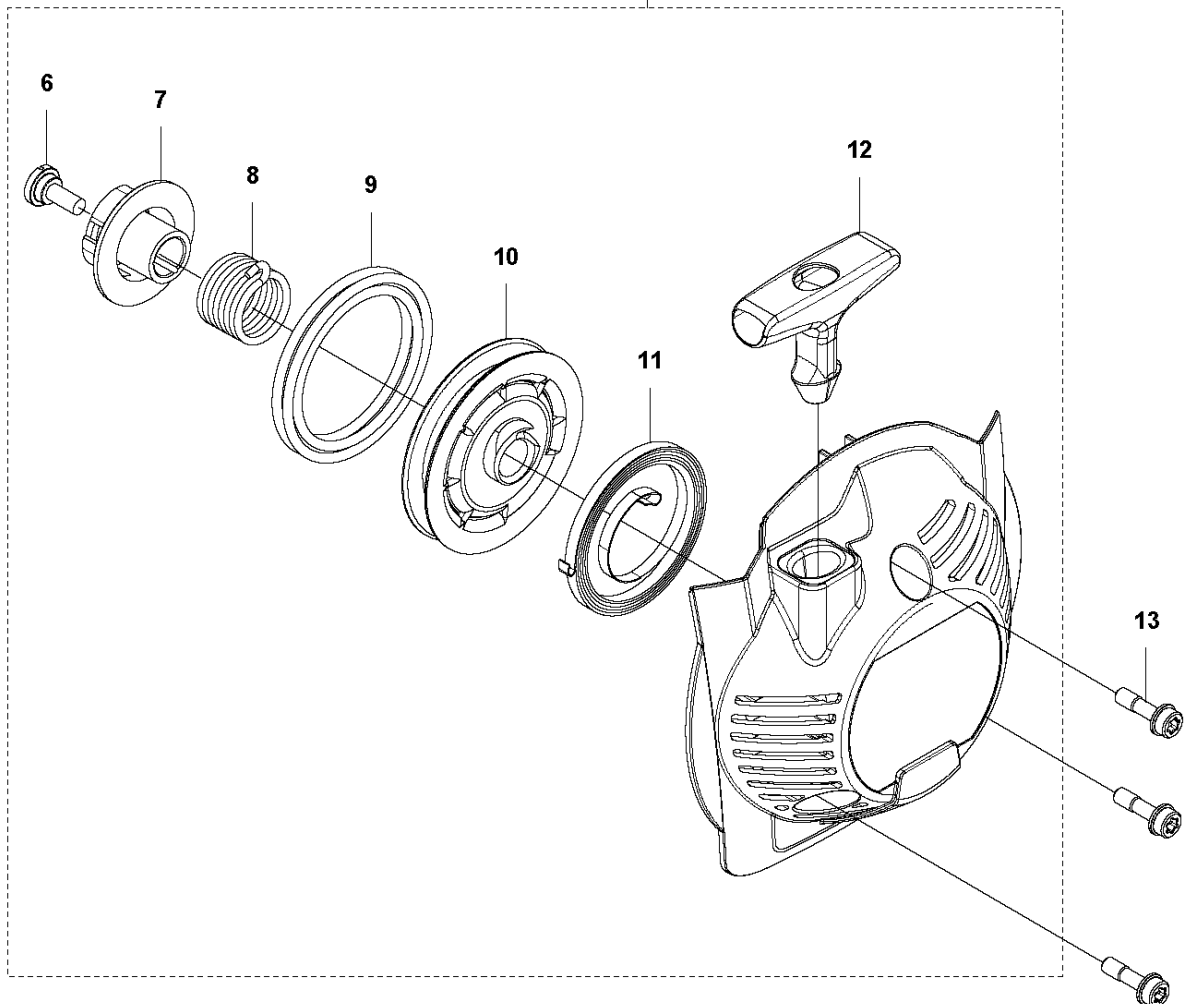

J2 525 LK, RJX, RXT, RX, RK
STARTER

STARTER

525 RX

Ref	Part No	Description	Remark	QTY	KIT
1	581 14 65-01	STARTER PULLEY		1	
2	521 60 04-01	E-RING		2	1
3	521 60 03-01	SPRING		2	1
4	521 60 02-01	RATCHET		2	1
5	577 84 92-01	STARTER ASSY		1	
5	578 99 25-01	STARTER	US	1	
6	521 60 00-01	SCREW		1	5
7	576 40 12-01	PULLEY	Not needed for US model	1	5
8	577 13 41-01	SPRING	Not needed for US model	1	5
9	577 84 87-01	ROPE		1	5
9	579 06 46-01	ROPE	US	1	
10	577 84 88-01	REEL		1	5
10	579 06 48-01	STARTER PULLEY	US	1	
11	504 11 50-01	SPRING.SPIRAL		1	5
12	575 48 95-01	STARTER HANDLE		1	5
13	577 81 54-01	BOLT		3	
14	579 36 96-01	DECAL		1