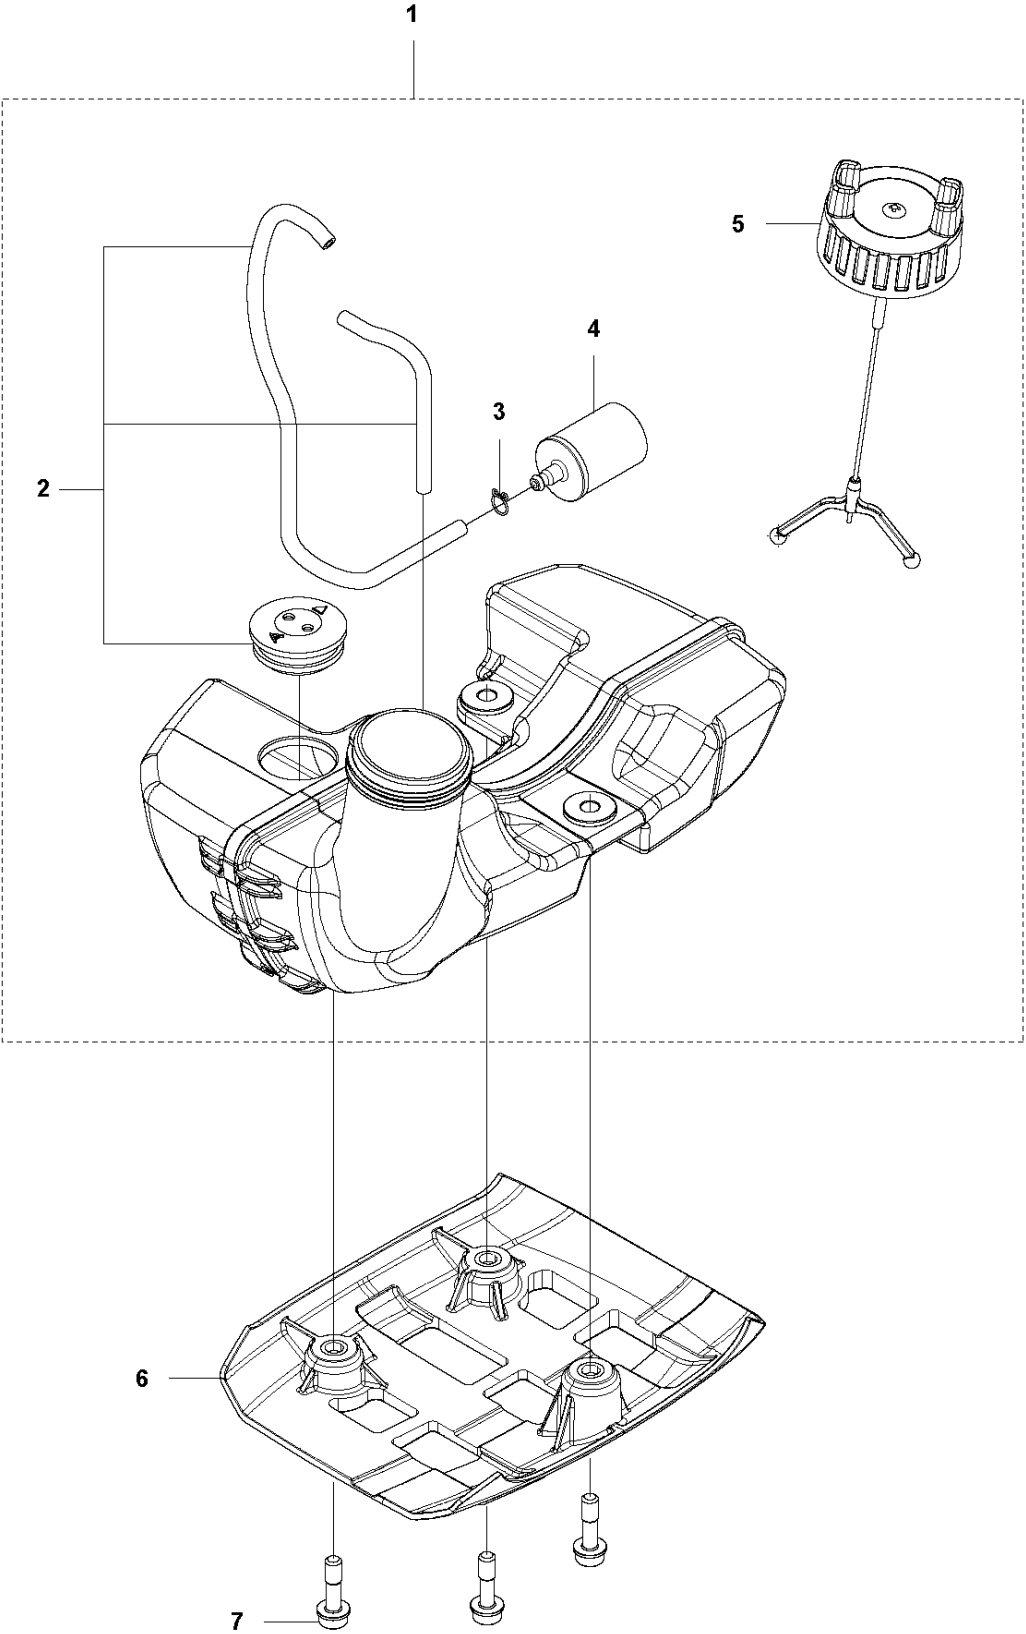

K2 524L, 525LK, RJX, RX, RXT, RK

FUEL TANK

FUEL TANK

525 RX

Ref	Part No	Description	Remark	QTY	KIT
1	576 40 51-01	FUEL TANK	US	1	
1	576 40 51-02	FUEL TANK		1	
2	577 50 99-03	PIPE		1	1
2	579 21 03-02	HOSE ASSY	US	1	
3	506 70 70-01	CLIP		1	1
4	503 44 32-01	FUEL FILTER		1	1
5	579 64 57-03	TANK CAP		1	1
6	576 40 49-01	SKID PLATE		1	
7	577 81 54-01	BOLT		1