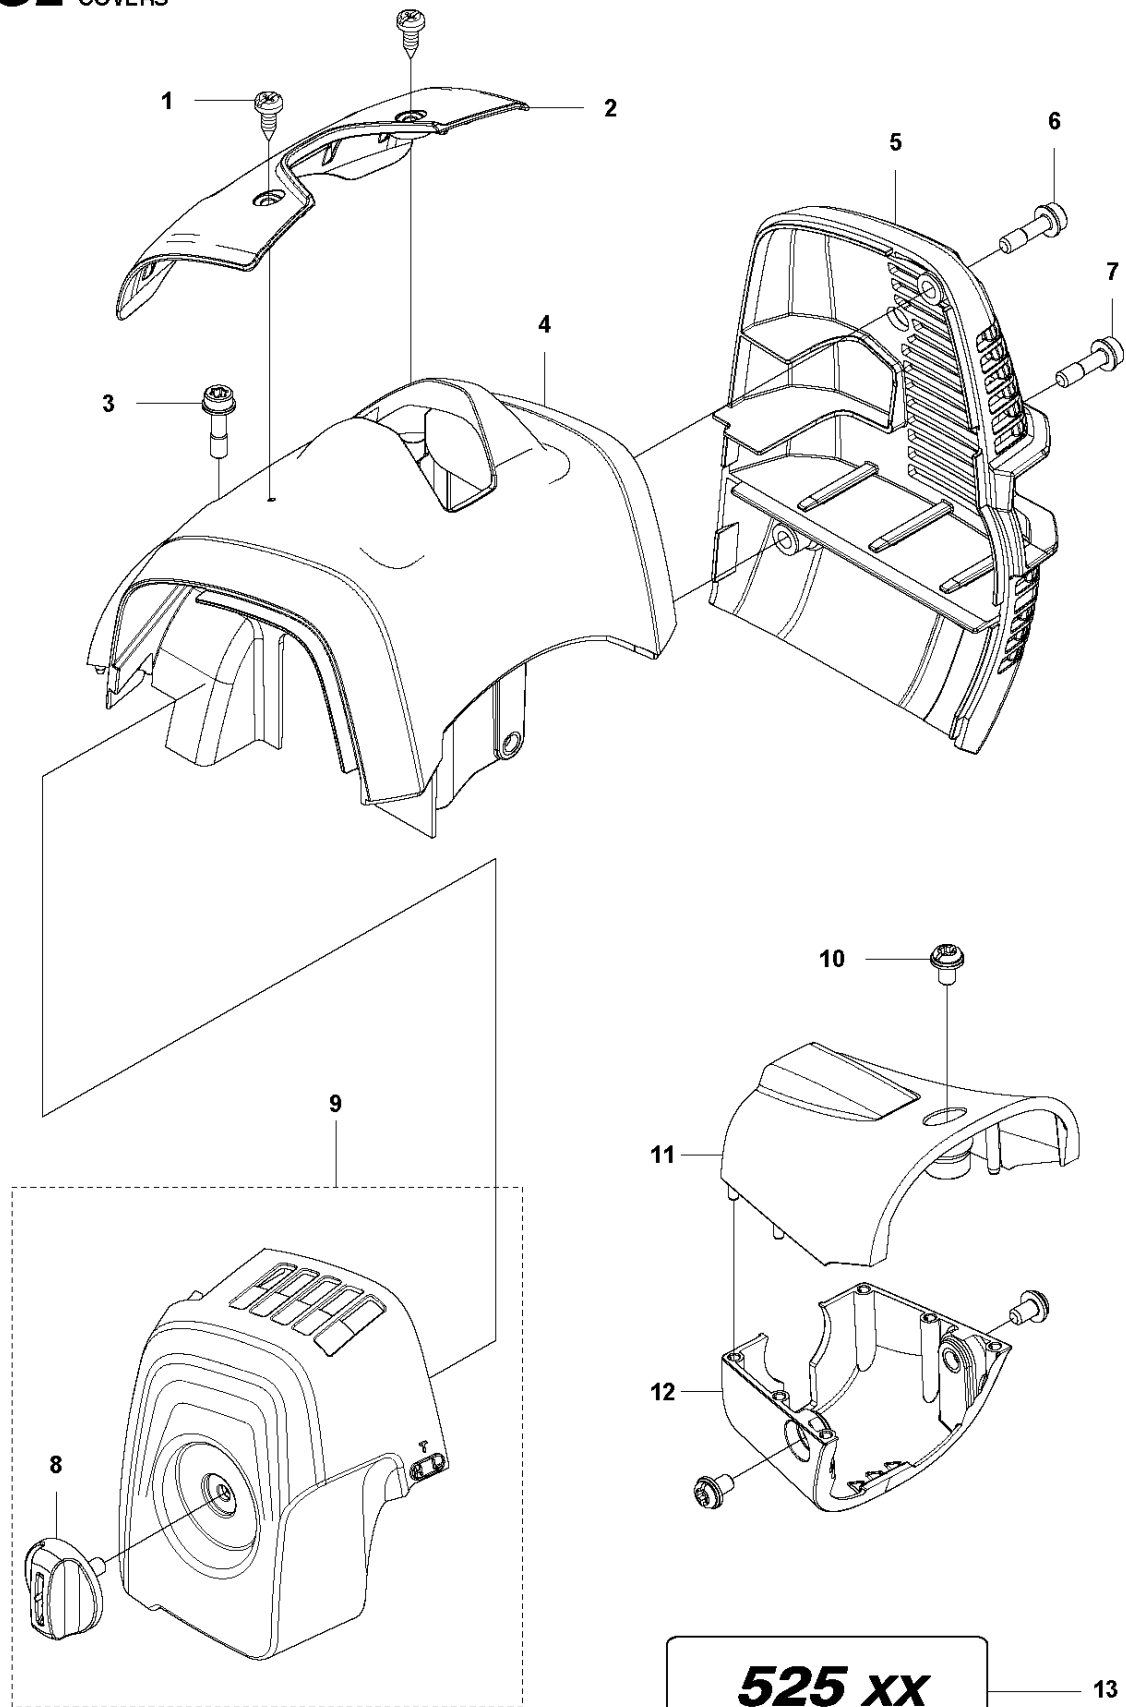

G2 525 LK, RJX, RX, RXT, RK
COVERS

COVER

525 RX

Ref	Part No	Description	Remark	QTY	KIT
1	503 21 35-12	SCREW CCRPANT		2	
2	576 40 45-01	ARM PROTECTION		1	
3	577 81 54-01	BOLT		1	
4	592 62 13-01	CYLINDER COVER	To be used with 576404101 Housing clutch	1	
4	592 62 13-02	CYLINDER COVER	To be used with 588567701 Housing clutch	1	
5	576 40 47-01	MUFFLER GUARD		1	
6	577 81 54-01	BOLT		1	
7	577 81 54-01	BOLT		1	
8	576 99 24-02	KNOB		1	9
9	581 04 73-01	FILTER COVER ASSY		1	
9	578 40 88-01	FILTER COVER	US	1	
10	544 25 68-01	SCREW		3	
11	577 85 11-01	COVER		1	
12	577 85 10-01	COVER		1	
13	579 44 58-07	DECAL	525RX	1