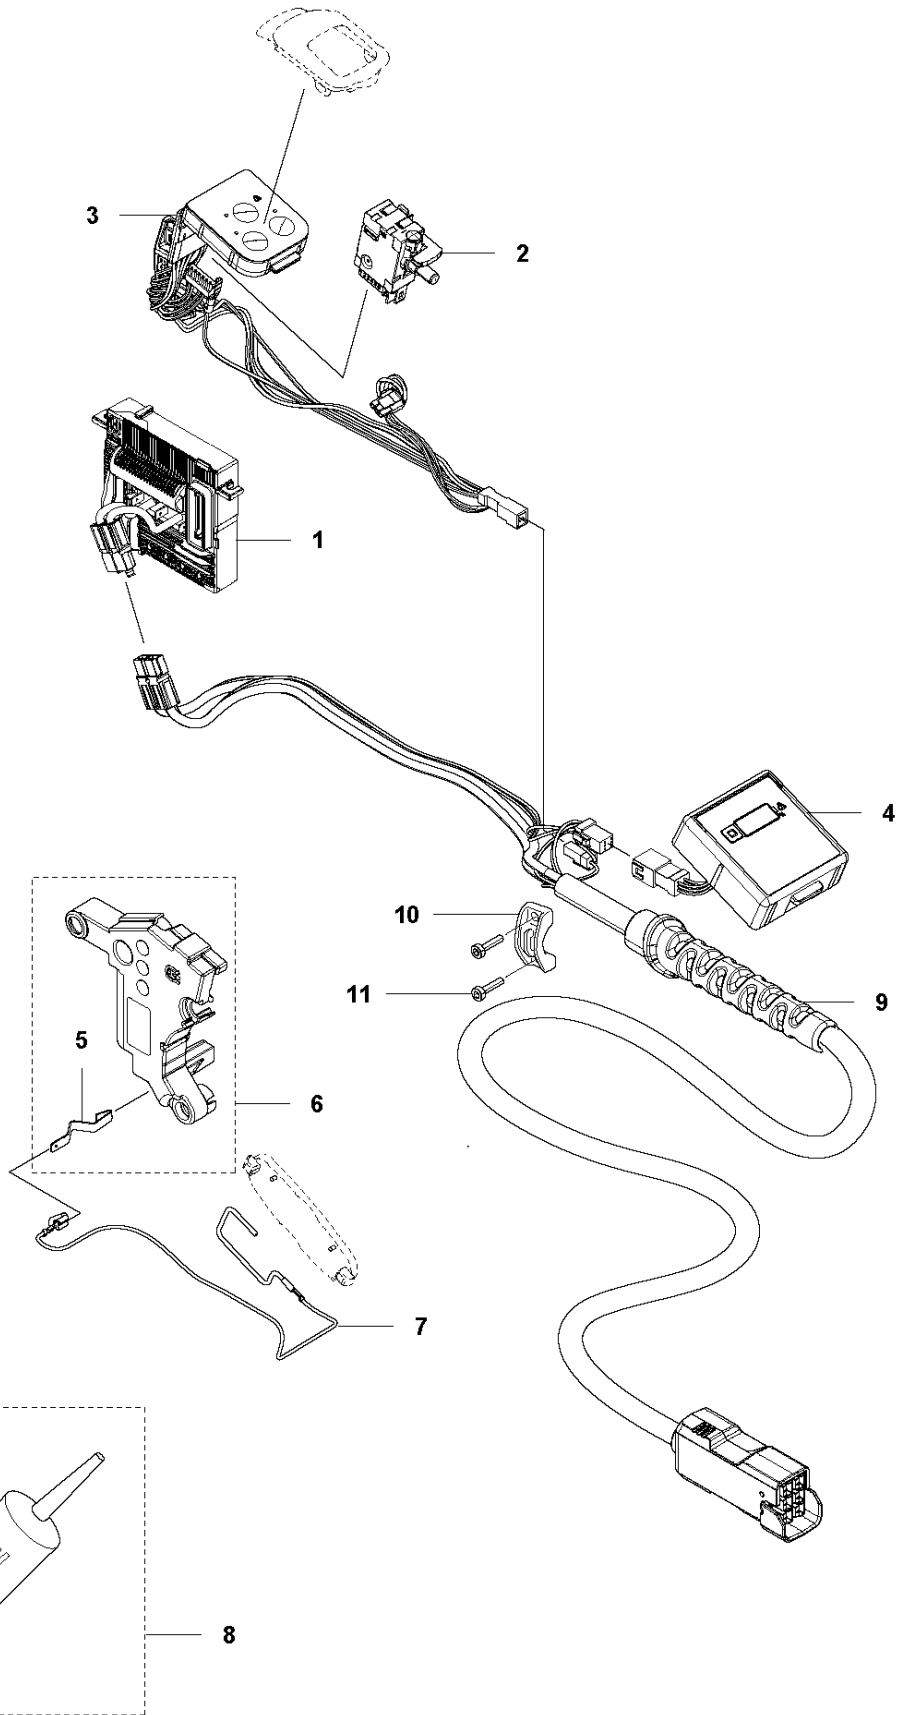

SPARE PARTS LIST

BLOWERS

536LiBX

E 536LiBX
ACCESSORIES

ACCESSORIES

536LiBX

Ref	Part No	Description	Remark	QTY KIT
1	587 83 40-01	HIP PAD		1
2	586 10 63-01	TUBE ASSY		1
3	501 71 51-01	HANDLE ASSY		1
4	579 79 75-01	NOZZLE		1

CHASSIS

536LiBX

Ref	Part No	Description	Remark	QTY	KIT
1	586 10 63-02	TUBE ASSY		1	
2	584 15 66-01	TUBE		1	
3	584 21 37-01	FRAME		1	
4	584 91 47-01	COVER		1	
5	579 21 19-01	SCREW IHSCT		13	
6	579 56 41-02	THROTTLE CONTROL		1	
7	544 04 20-03	HANDLE INSERT		2	
8	586 51 42-01	EYELET		1	
9	584 15 76-01	HOUSING		1	
10	584 15 75-01	HOUSING		1	
11	587 20 30-01	COVER		1	15
12	503 21 28-13	SCREW CCRPANT		1	
13	587 98 51-01	INLET		1	
14	588 00 97-01	KIT		1	

B 536LiBX
DECALS

3

DECALS

536LiBX

Ref	Part No	Description	Remark	QTY KIT
1	588 22 66-01	DECAL	DECAL LEFT	1
2	588 22 67-01	DECAL	DECAL RIGHT	1
3	577 84 43-01	DECAL		1

C 536LiBX
ELECTRIC SYSTEM

ELECTRICAL

536LiBX

Ref	Part No	Description	Remark	QTY KIT
1	587 94 86-01	CONTROL UNIT		1
2	578 32 69-01	TRIGGER SWITCH		1
3	588 07 37-01	WIRING ASSY		1
4	587 97 82-01	DISPLAY		1
5	586 49 22-01	SPRING		2
6	588 00 98-01	KIT		1
7	586 96 39-01	WIRING ASSY		1
8	588 17 64-01	GREASE		1
9	587 91 73-01	WIRING ASSY		1
10	581 47 23-01	CABLE CLAMP		1
11	579 21 19-01	SCREW IH SCT		2