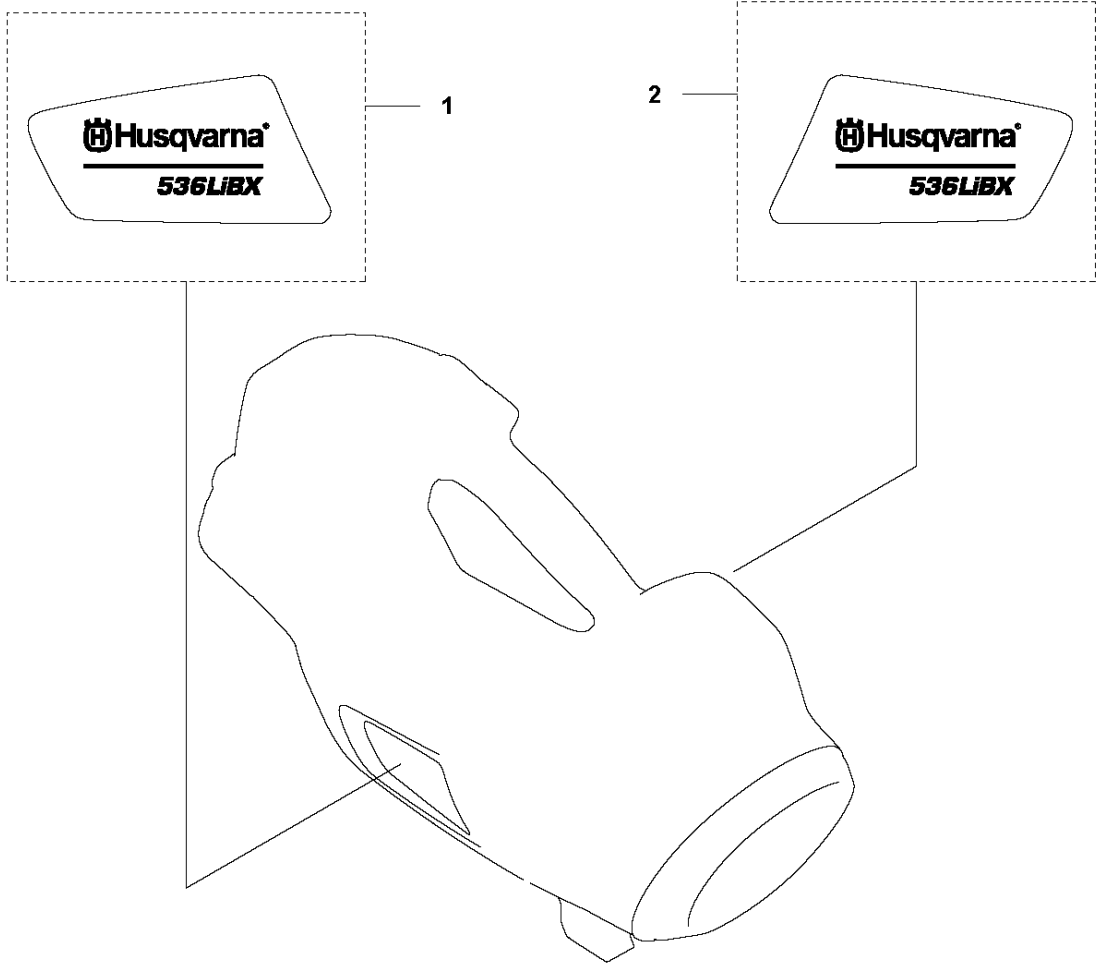

B 536LiBX
DECALS

3

DECALS

536LiBX

Ref	Part No	Description	Remark	QTY KIT
1	588 22 66-01	DECAL	DECAL LEFT	1
2	588 22 67-01	DECAL	DECAL RIGHT	1
3	577 84 43-01	DECAL		1