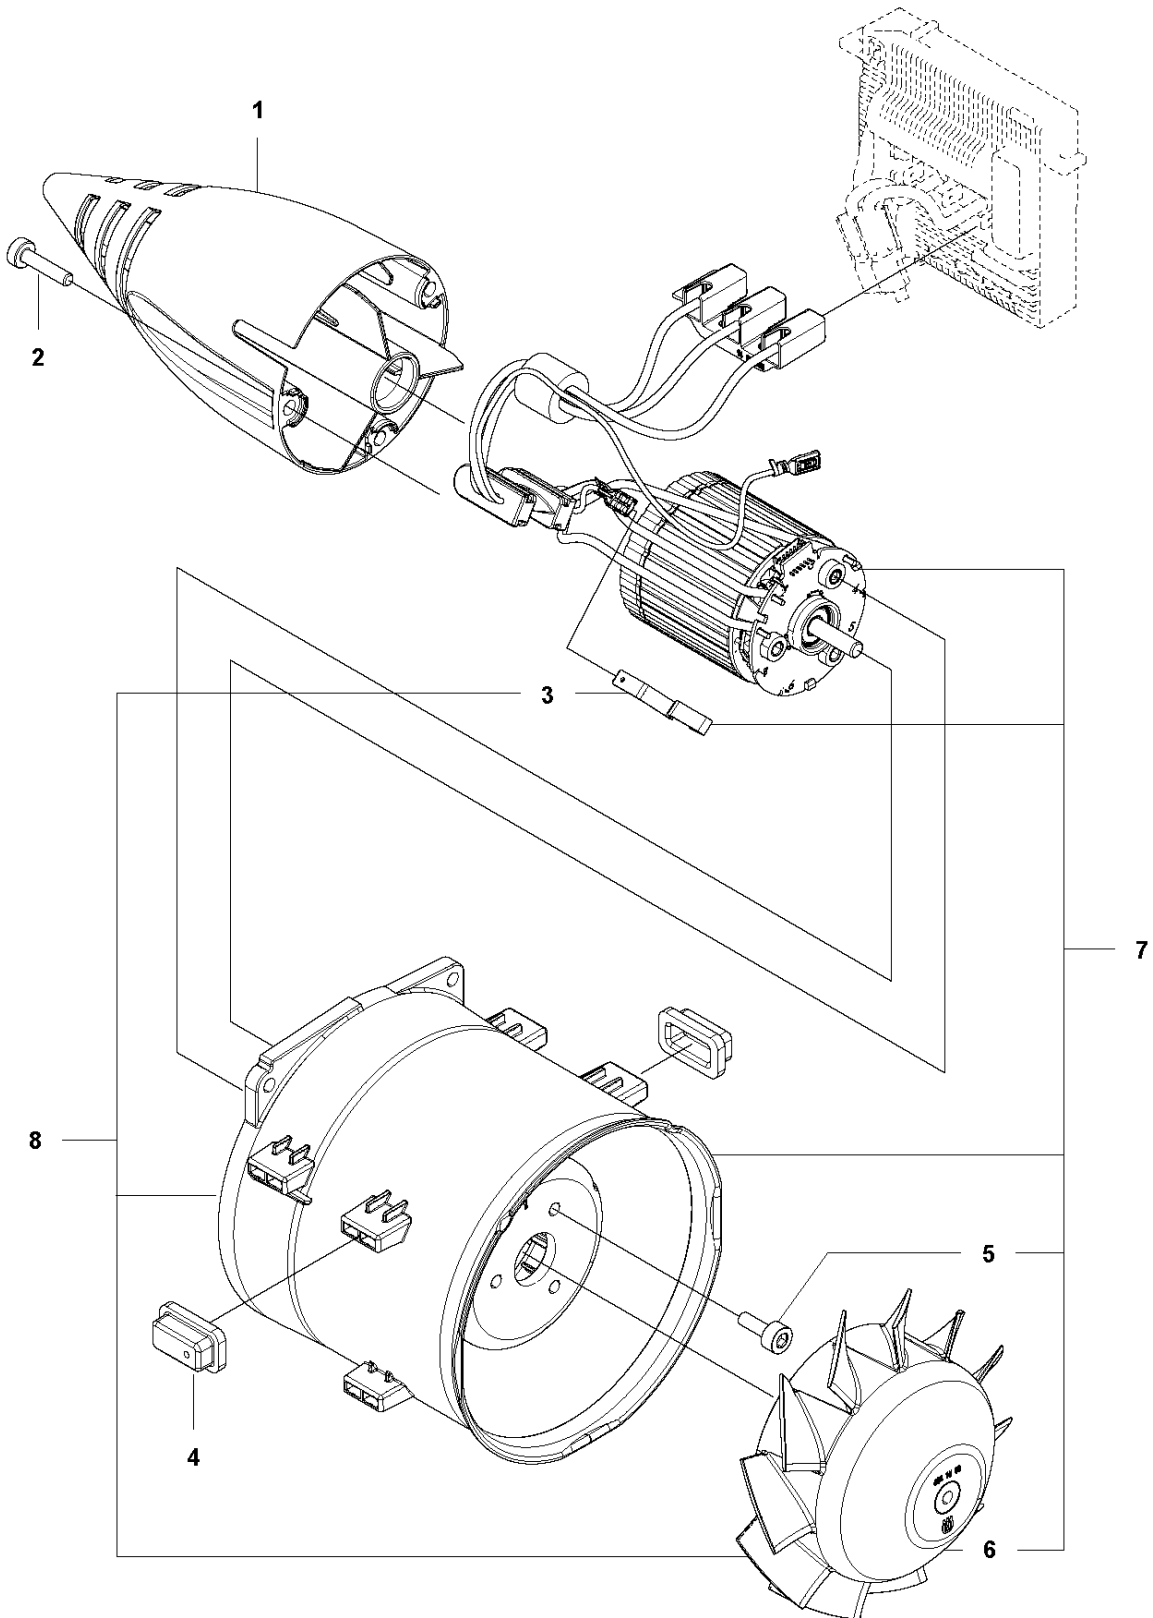

D 536LiBX
FAN SYSTEM

Ref	Part No	Description	Remark	QTY	KIT
1	584 15 65-01	CONE		1	
2	579 21 19-01	SCREW IH SCT		3	
3	586 49 22-01	SPRING		1	7,8
4	503 91 10-01	SUSPENSION		6	
5	503 20 25-12	SCREW IH SCM		3	7
6	584 15 60-01	ROTOR		1	7,8
7	588 00 99-01	MOTOR ASSY		1	
8	588 01 00-01	KIT		1