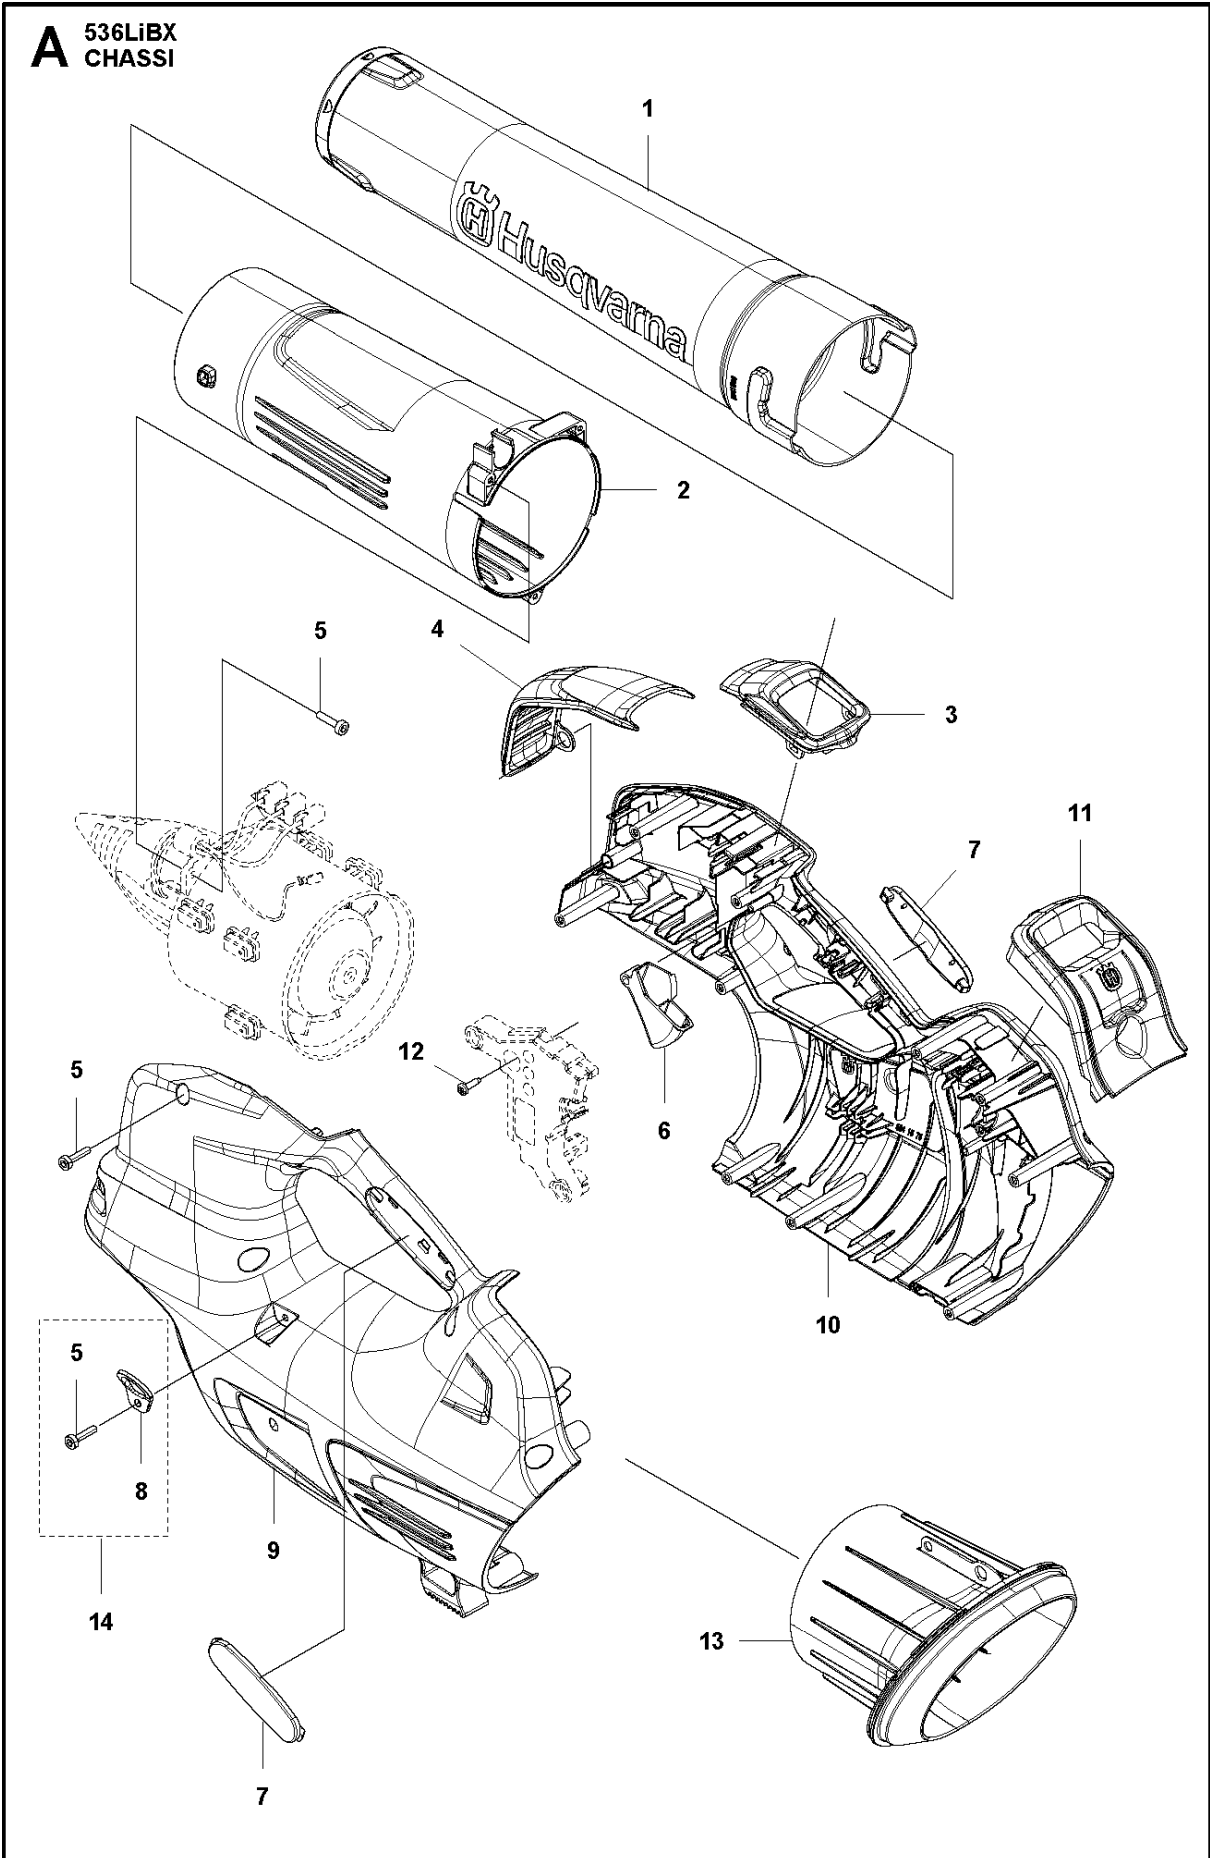

SPARE PARTS LIST

BLOWERS

536LiBX

E 536LiBX
ACCESSORIES

ACCESSORIES

536LiBX

Ref	Part No	Description	Remark	QTY KIT
1	587 83 40-01	HIP PAD		1
2	586 10 63-01	TUBE ASSY		1
3	501 71 51-01	HANDLE ASSY		1
4	579 79 75-01	NOZZLE		1

CHASSIS

536LiBX

Ref	Part No	Description	Remark	QTY	KIT
1	586 10 63-02	TUBE ASSY		1	
2	584 15 66-01	TUBE		1	
3	584 21 37-01	FRAME		1	
4	584 91 47-01	COVER		1	
5	579 21 19-01	SCREW IHSCT		13	
6	579 56 41-02	THROTTLE CONTROL		1	
7	544 04 20-03	HANDLE INSERT		2	
8	586 51 42-01	EYELET		1	
9	584 15 76-01	HOUSING		1	
10	584 15 75-01	HOUSING		1	
11	587 20 30-01	COVER		1	15
12	503 21 28-13	SCREW CCRPANT		1	
13	587 98 51-01	INLET		1	
14	588 00 97-01	KIT		1	

B 536LiBX
DECALS

3

DECALS

536LiBX

Ref	Part No	Description	Remark	QTY KIT
1	588 22 66-01	DECAL	DECAL LEFT	1
2	588 22 67-01	DECAL	DECAL RIGHT	1
3	577 84 43-01	DECAL		1

C 536LiBX
ELECTRIC SYSTEM

ELECTRICAL

536LiBX

Ref	Part No	Description	Remark	QTY KIT
1	587 94 86-01	CONTROL UNIT		1
2	578 32 69-01	TRIGGER SWITCH		1
3	588 07 37-01	WIRING ASSY		1
4	587 97 82-01	DISPLAY		1
5	586 49 22-01	SPRING		2
6	588 00 98-01	KIT		1
7	586 96 39-01	WIRING ASSY		1
8	588 17 64-01	GREASE		1
9	587 91 73-01	WIRING ASSY		1
10	581 47 23-01	CABLE CLAMP		1
11	579 21 19-01	SCREW IH SCT		2