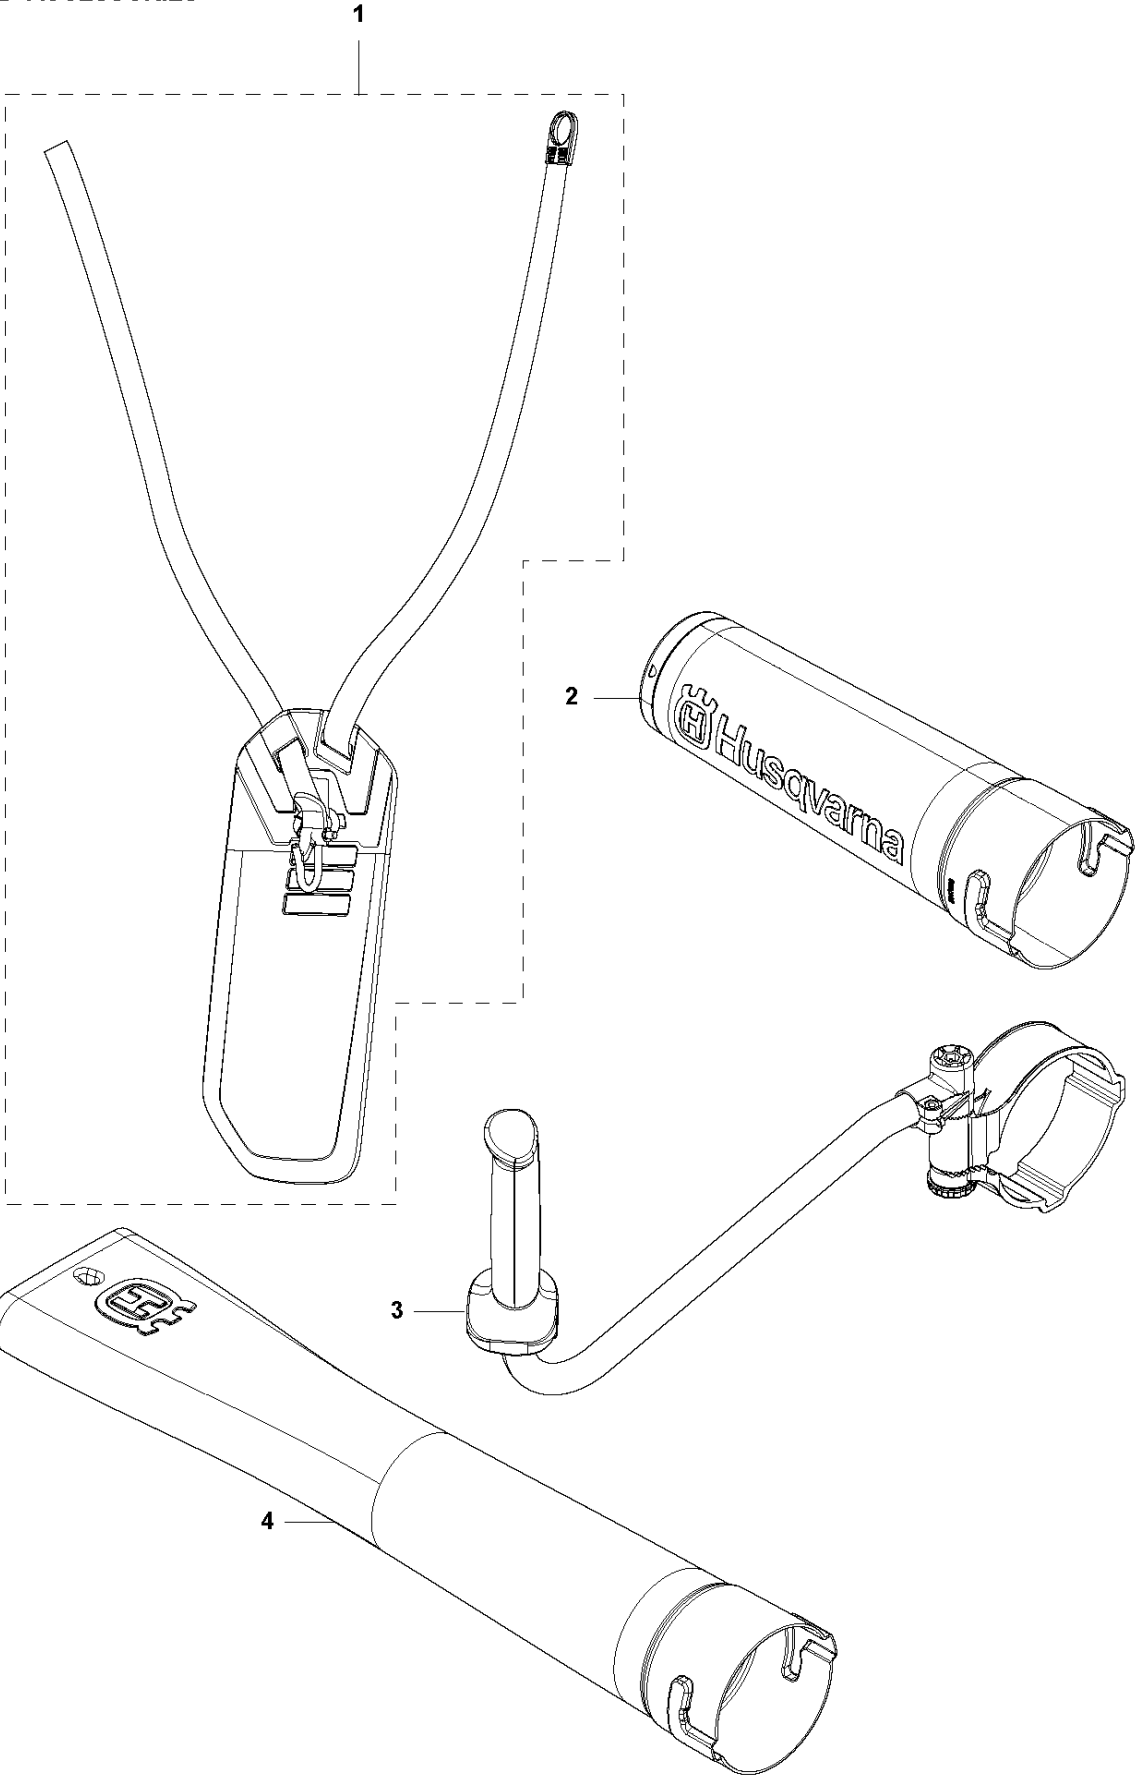

SPARE PARTS LIST

BLOWERS

536LiBX

E 536LiBX
ACCESSORIES

ACCESSORIES

536LiBX

Ref	Part No	Description	Remark	QTY KIT
1	587 83 40-01	HIP PAD		1
2	586 10 63-01	TUBE ASSY		1
3	501 71 51-01	HANDLE ASSY		1
4	579 79 75-01	NOZZLE		1

CHASSIS

536LiBX

Ref	Part No	Description	Remark	QTY	KIT
1	586 10 63-02	TUBE ASSY		1	
2	584 15 66-01	TUBE		1	
3	584 21 37-01	FRAME		1	
4	584 91 47-01	COVER		1	
5	579 21 19-01	SCREW IHSCT		13	
6	579 56 41-02	THROTTLE CONTROL		1	
7	544 04 20-03	HANDLE INSERT		2	
8	586 51 42-01	EYELET		1	
9	584 15 76-01	HOUSING		1	
10	584 15 75-01	HOUSING		1	
11	587 20 30-01	COVER		1	15
12	503 21 28-13	SCREW CCRPANT		1	
13	587 98 51-01	INLET		1	
14	588 00 97-01	KIT		1	

B 536LiBX
DECALS

3

DECALS

536LiBX

Ref	Part No	Description	Remark	QTY KIT
1	588 22 66-01	DECAL	DECAL LEFT	1
2	588 22 67-01	DECAL	DECAL RIGHT	1
3	577 84 43-01	DECAL		1

C 536LiBX
ELECTRIC SYSTEM

ELECTRICAL

536LiBX

Ref	Part No	Description	Remark	QTY KIT
1	587 94 86-01	CONTROL UNIT		1
2	578 32 69-01	TRIGGER SWITCH		1
3	588 07 37-01	WIRING ASSY		1
4	587 97 82-01	DISPLAY		1
5	586 49 22-01	SPRING		2
6	588 00 98-01	KIT		1
7	586 96 39-01	WIRING ASSY		1
8	588 17 64-01	GREASE		1
9	587 91 73-01	WIRING ASSY		1
10	581 47 23-01	CABLE CLAMP		1
11	579 21 19-01	SCREW IH SCT		2