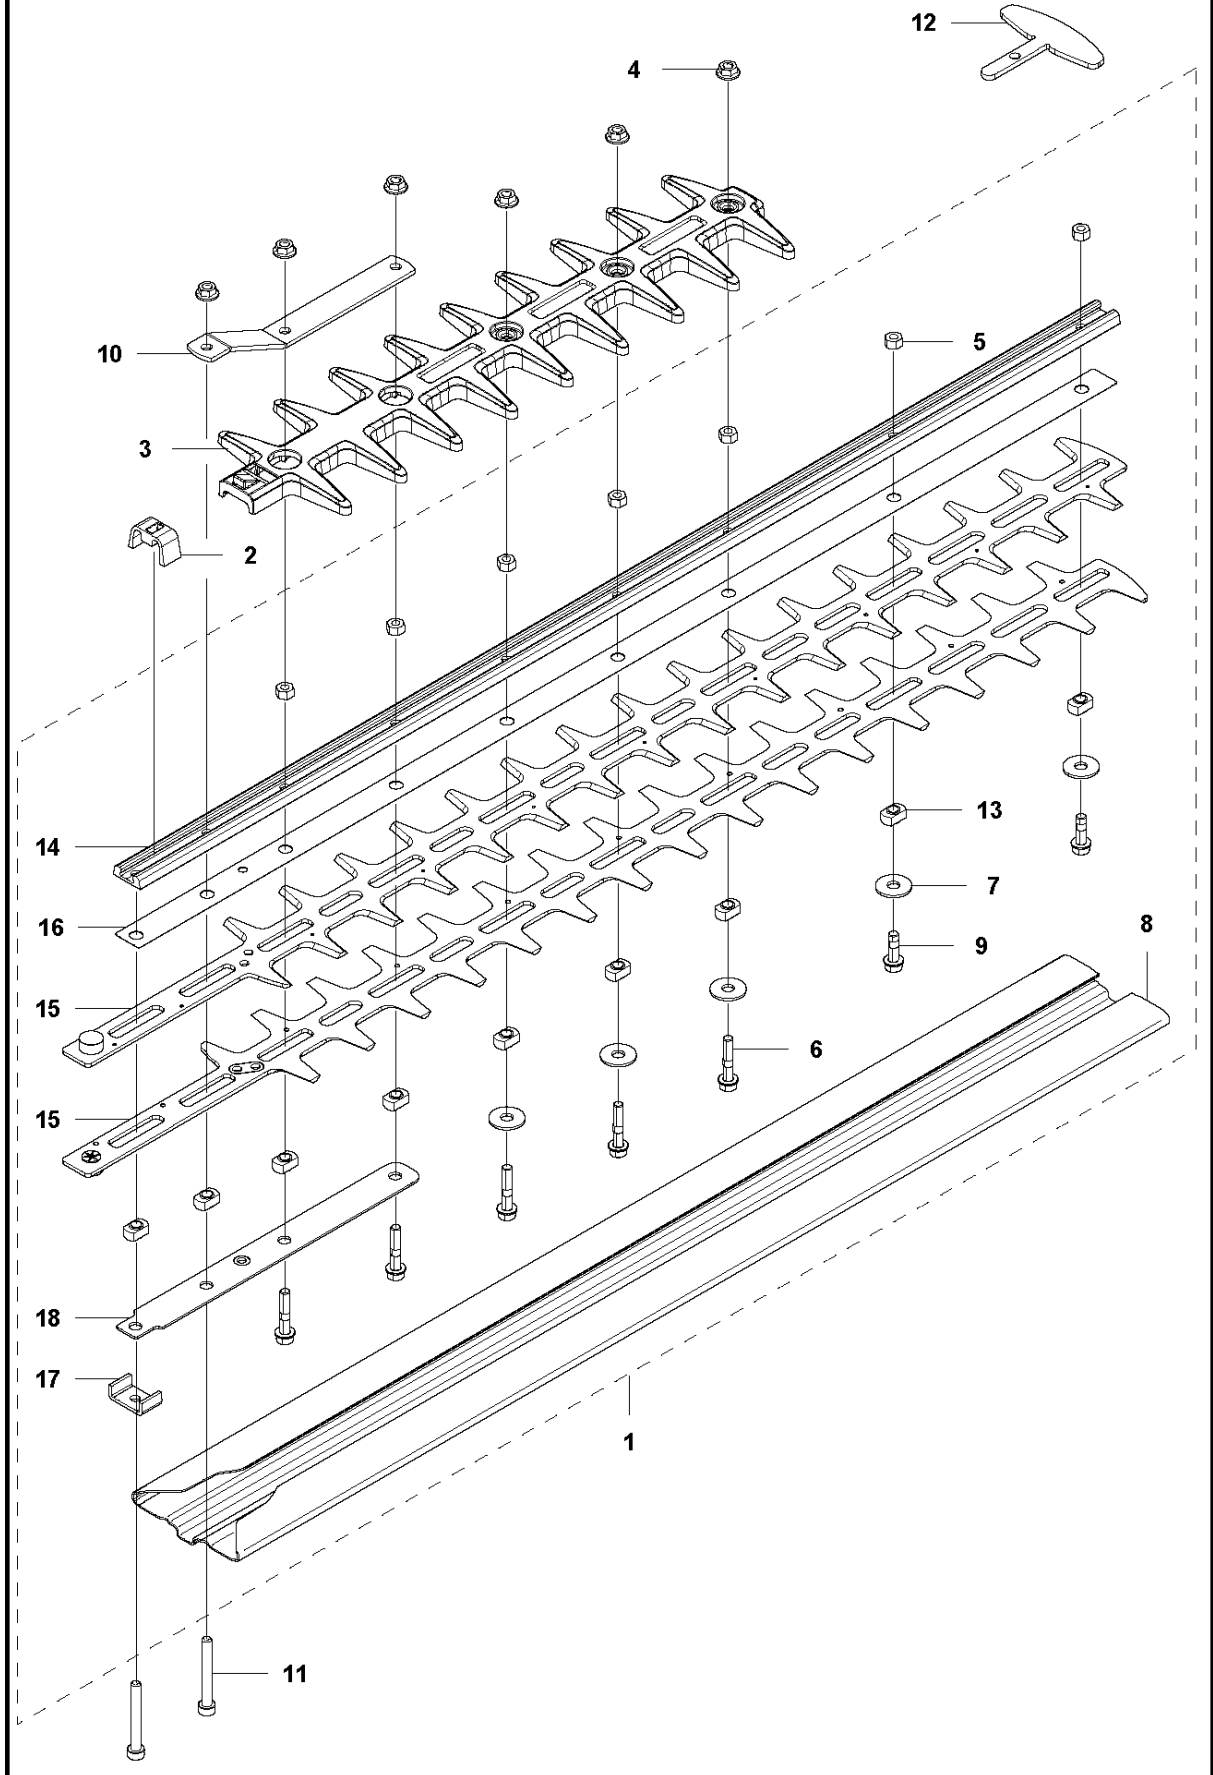

SPARE PARTS LIST

HEDGE TRIMMERS/POLE HEDGE
TRIMMERS

536LiHD60X

F 536 LiHD70X / LiHD60X
ACCESSORIES

ACCESSORIES

536LiHD60X

Ref	Part No	Description	Remark	QTY	KIT
1	578 08 19-01	MAINS CABLE		1	
2	579 13 06-01	MAINS CABLE		1	
3	579 13 04-01	MAINS CABLE		1	
4	583 89 71-01	DIAGNOSTIC TOOL KIT		1	
5	579 62 13-01	WIRING ASSY		1	4, 7
6	576 95 22-01	CABLE ASSY		1	7

A1 536 LiHD60X
CUTTING

CUTTING EQUIPMENT

536LiHD60X

Ref	Part No	Description	Remark	QTY	KIT
1	580 71 83-04	CUTTING DECK		1	
2	578 37 22-01	GASKET		1	
3	581 10 09-01	PROTECTION ASSY		1	
4	503 22 00-09	HEXAGON NUT		6	
5	579 63 31-01	HEXAGON NUT		7	1
6	584 15 22-02	SCREW IHSCFM		5	1
7	503 23 00-24	WASHER		5	1
8	581 25 93-02	TRANSPORT GUARD		1	1
9	584 15 22-01	SCREW IHSCFM		2	1
10	580 93 15-01	SUPPORT		1	
11	581 76 16-01	SCREW IHSCFM		2	
12	581 48 35-01	PROTECTION		1	
13	580 71 62-01	SPACER		9	1
14	580 71 57-01	BAR		1	1
15	580 71 56-03	BLADE		2	1
16	580 71 60-01	WEAR PLATE		1	1
17	578 37 20-01	BRACKET		1	1
18	580 71 58-02	BAR		1	1

CUTTING EQUIPMENT

536LiHD60X

Ref	Part No	Description	Remark	QTY	KIT
1	580 71 83-06	CUTTING DECK		1	
2	578 37 22-01	GASKET		1	
3	585440101	TBD		1	
4	503 22 00-09	HEXAGON NUT		8	
5	579 63 31-01	HEXAGON NUT		7	1
6	584 15 22-02	SCREW IHSCFM		7	1
7	503 23 00-24	WASHER		5	1
8	581 25 93-02	TRANSPORT GUARD		1	1
10	580 93 15-01	SUPPORT		1	
11	581 76 16-01	SCREW IHSCF		2	
13	580 71 62-01	SPACER		9	1
14	580 71 57-01	BAR		1	1
15	580 71 56-03	BLADE		2	1
16	580 71 60-01	WEAR PLATE		1	1
17	578 37 20-01	BRACKET		1	1
18	580 71 58-02	BAR		1	1
19	503 23 00-42	WASHER		2	