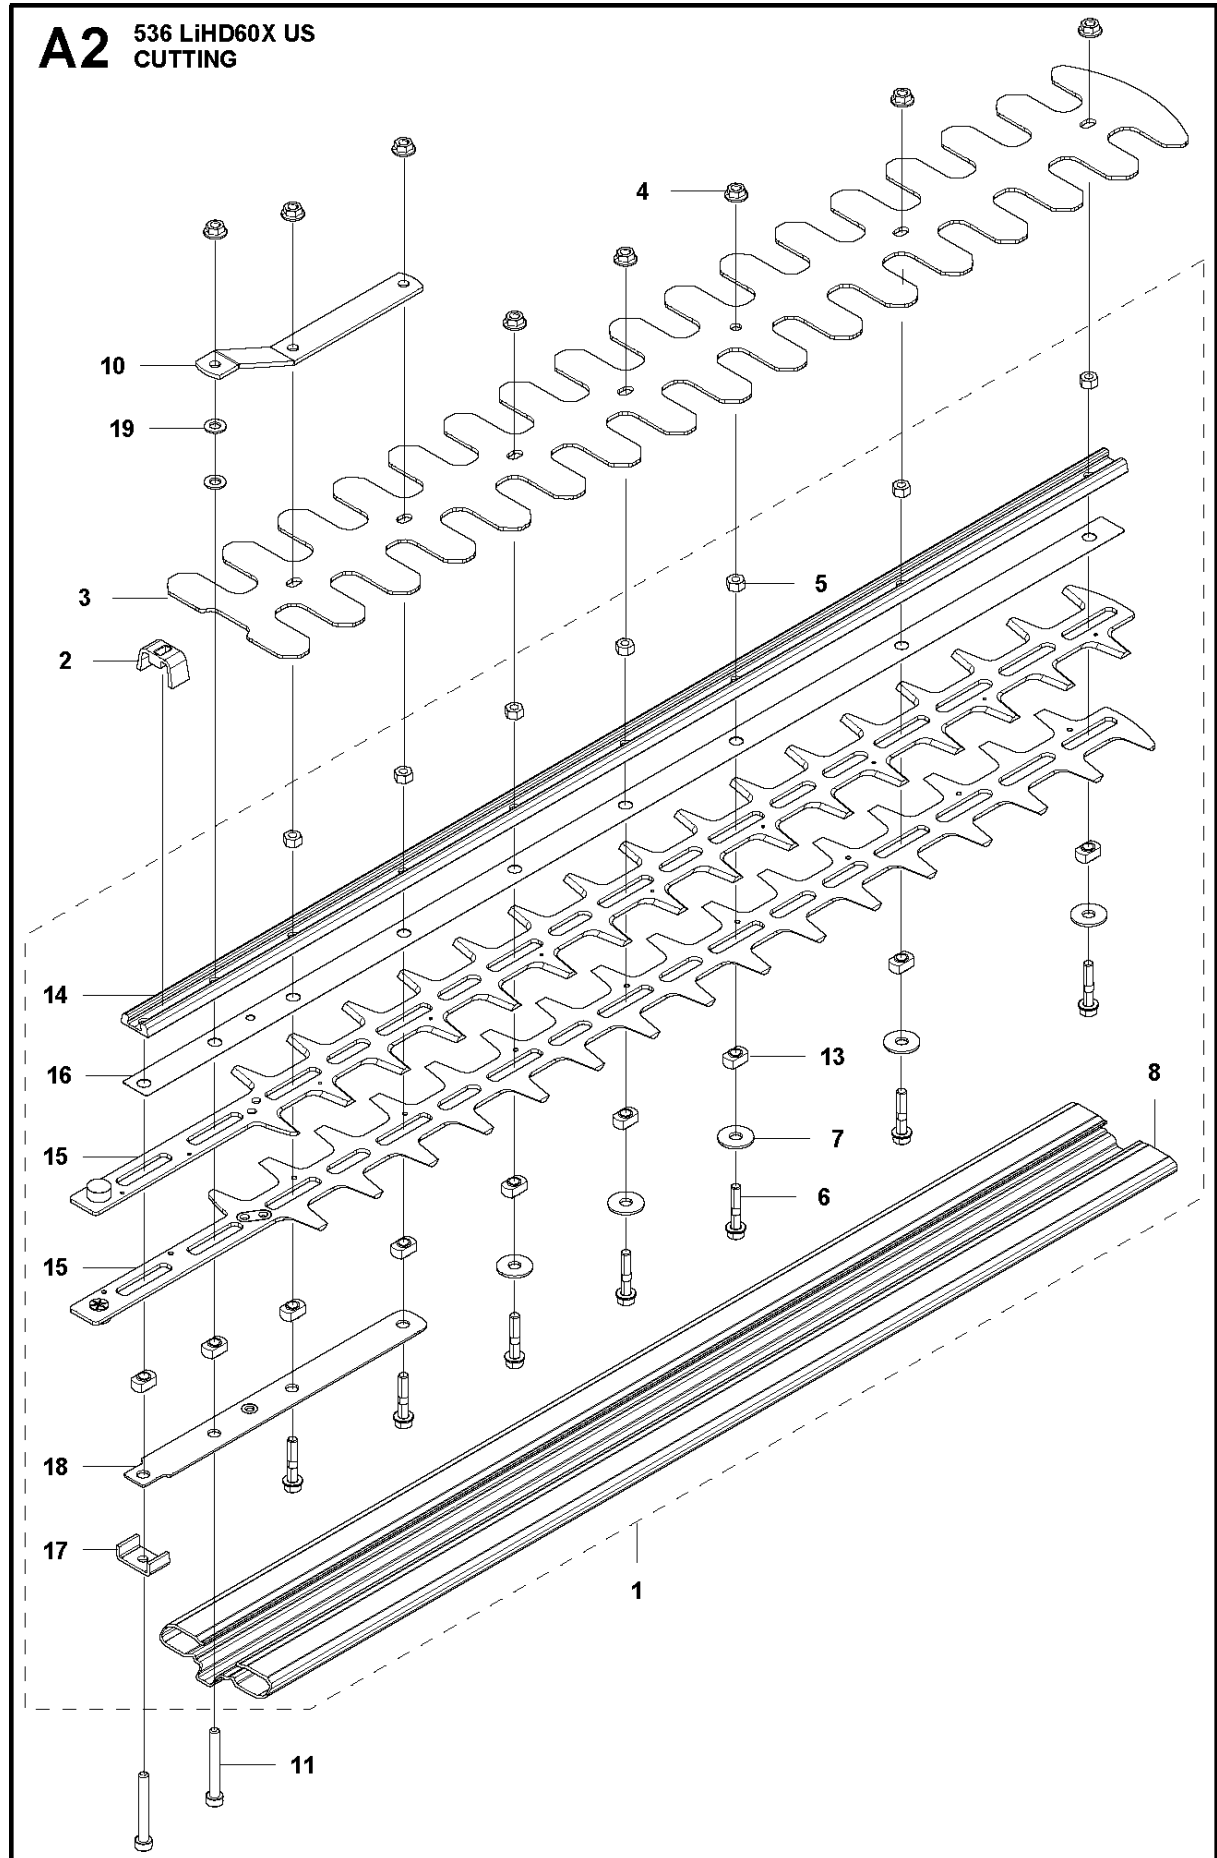

SPARE PARTS LIST

HEDGE TRIMMERS/POLE HEDGE
TRIMMERS

536LiHD60X

F 536 LiHD70X / LiHD60X
ACCESSORIES

ACCESSORIES

536LiHD60X

Ref	Part No	Description	Remark	QTY	KIT
1	578 08 19-01	MAINS CABLE		1	
2	579 13 06-01	MAINS CABLE		1	
3	579 13 04-01	MAINS CABLE		1	
4	583 89 71-01	DIAGNOSTIC TOOL KIT		1	
5	579 62 13-01	WIRING ASSY		1	4, 7
6	576 95 22-01	CABLE ASSY		1	7

A1 536 LiHD60X
CUTTING

CUTTING EQUIPMENT

536LiHD60X

Ref	Part No	Description	Remark	QTY	KIT
1	580 71 83-04	CUTTING DECK		1	
2	578 37 22-01	GASKET		1	
3	581 10 09-01	PROTECTION ASSY		1	
4	503 22 00-09	HEXAGON NUT		6	
5	579 63 31-01	HEXAGON NUT		7	1
6	584 15 22-02	SCREW IHSCFM		5	1
7	503 23 00-24	WASHER		5	1
8	581 25 93-02	TRANSPORT GUARD		1	1
9	584 15 22-01	SCREW IHSCFM		2	1
10	580 93 15-01	SUPPORT		1	
11	581 76 16-01	SCREW IHSCFM		2	
12	581 48 35-01	PROTECTION		1	
13	580 71 62-01	SPACER		9	1
14	580 71 57-01	BAR		1	1
15	580 71 56-03	BLADE		2	1
16	580 71 60-01	WEAR PLATE		1	1
17	578 37 20-01	BRACKET		1	1
18	580 71 58-02	BAR		1	1

CUTTING EQUIPMENT

536LiHD60X

Ref	Part No	Description	Remark	QTY	KIT
1	580 71 83-06	CUTTING DECK		1	
2	578 37 22-01	GASKET		1	
3	585440101	TBD		1	
4	503 22 00-09	HEXAGON NUT		8	
5	579 63 31-01	HEXAGON NUT		7	1
6	584 15 22-02	SCREW IHSCFM		7	1
7	503 23 00-24	WASHER		5	1
8	581 25 93-02	TRANSPORT GUARD		1	1
10	580 93 15-01	SUPPORT		1	
11	581 76 16-01	SCREW IHSCF		2	
13	580 71 62-01	SPACER		9	1
14	580 71 57-01	BAR		1	1
15	580 71 56-03	BLADE		2	1
16	580 71 60-01	WEAR PLATE		1	1
17	578 37 20-01	BRACKET		1	1
18	580 71 58-02	BAR		1	1
19	503 23 00-42	WASHER		2	