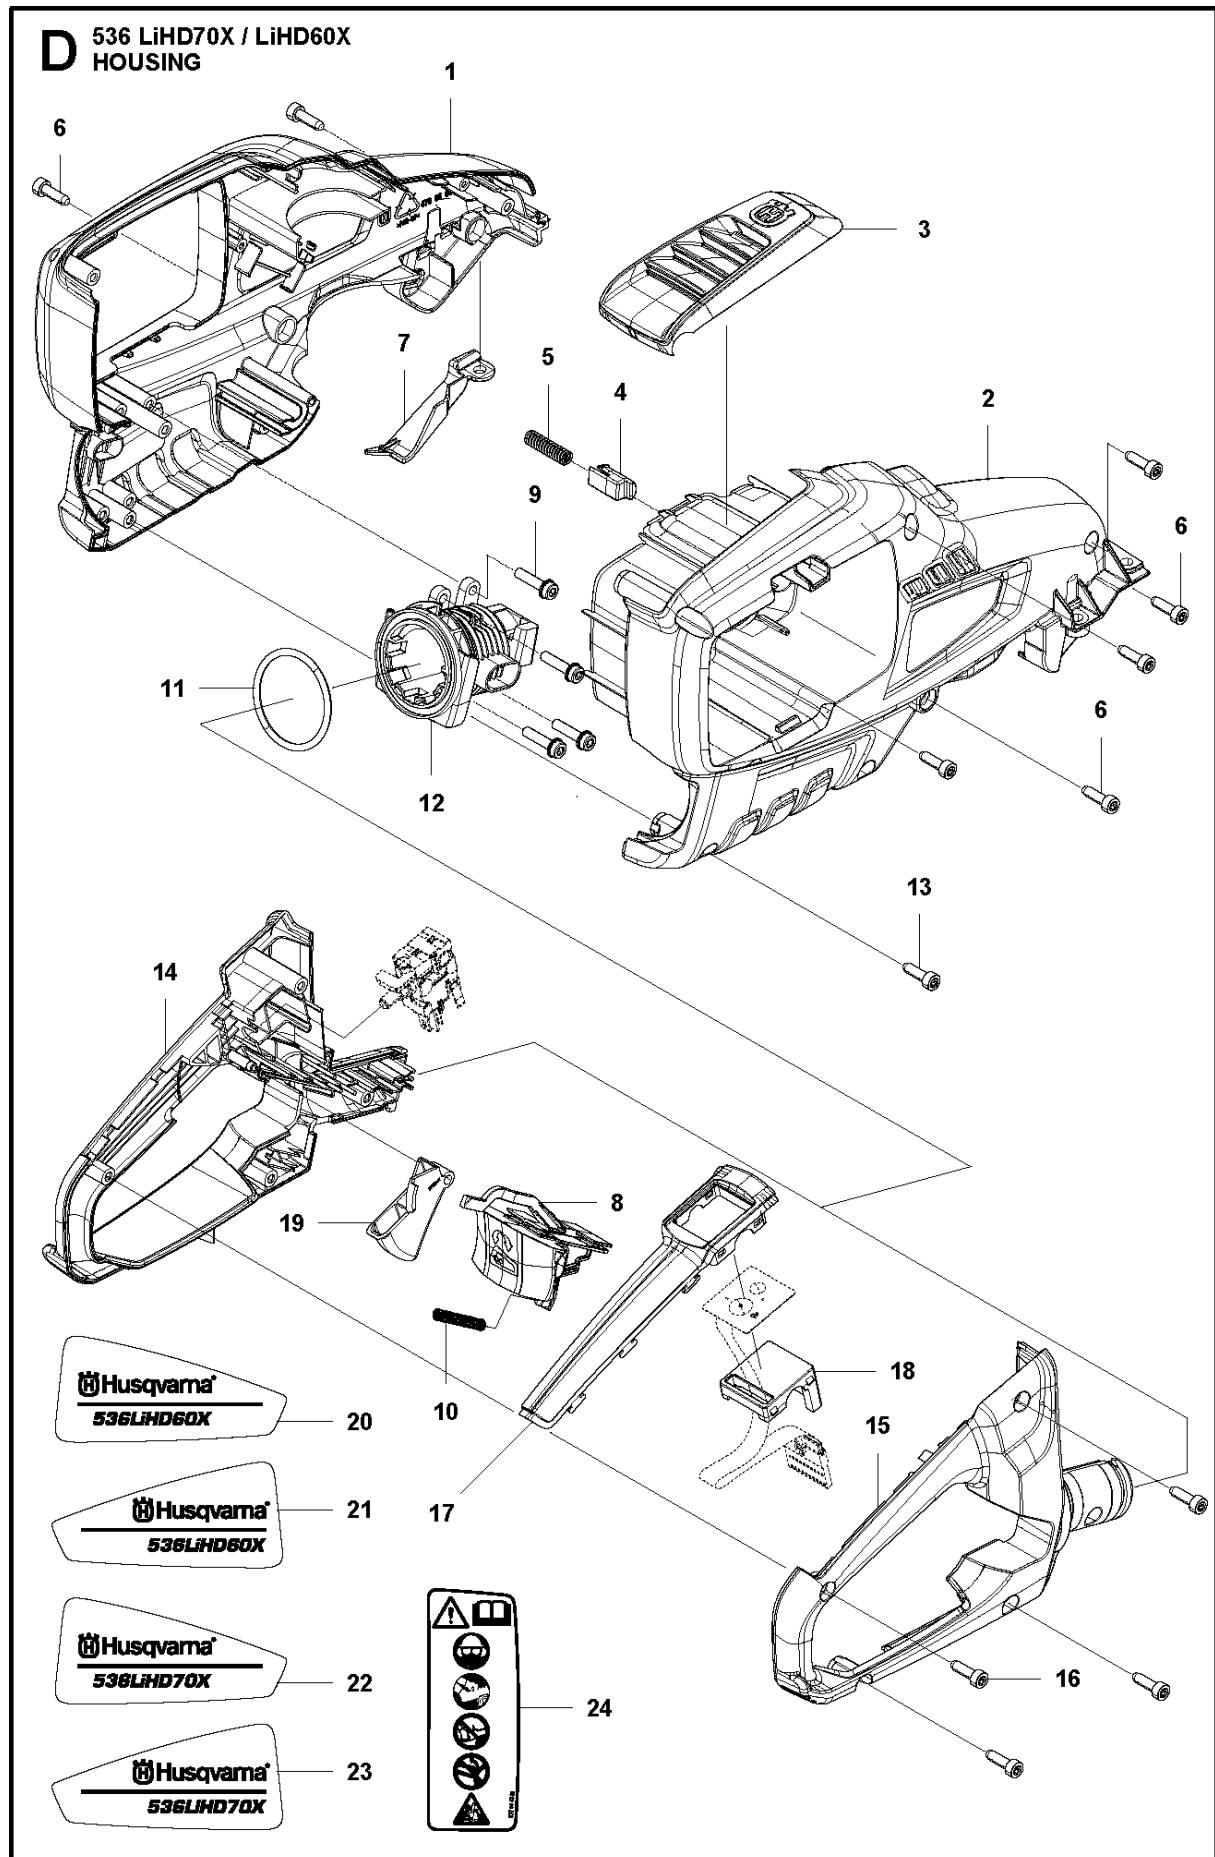

HOUSING

536LiHD60X

Ref	Part No	Description	Remark	QTY KIT
1	579 55 96-01	CHASSIS	Chassis left	1
2	579 55 97-01	CHASSIS	Chassis right	1
3	579 56 03-01	COVER		1
4	577 99 66-01	PUSH BUTTON		1
5	577 99 65-01	SPRING		1
6	503 21 74-16	SCREW IH SCT		4
7	580 71 50-01	COVER		1
8	579 56 53-01	LOCKING BUTTON		1
9	503 21 68-72	SCREW IH SCT		4
10	584 27 00-01	RECOIL SPRING		1
11	575 23 20-02	O-RING		1
12	579 56 01-01	HANDLE HOLDER		1
13	579 21 19-01	SCREW IH SCT		5
14	579 56 37-01	REAR HANDLE		1
15	579 56 38-01	REAR HANDLE		1
16	579 21 19-01	SCREW IH SCT		5
17	579 56 54-01	FRAME		1
18	580 71 95-01	BRACKET		1
19	579 56 41-01	THROTTLE CONTROL		1
20	581 66 29-01	DECAL	Decal 60x	1
21	581 66 28-01	DECAL	Decal 60x	1
22	581 66 29-02	DECAL	Decal 70x	1
23	581 66 28-02	DECAL	Decal 70x	1
24	577 84 43-01	DECAL		1