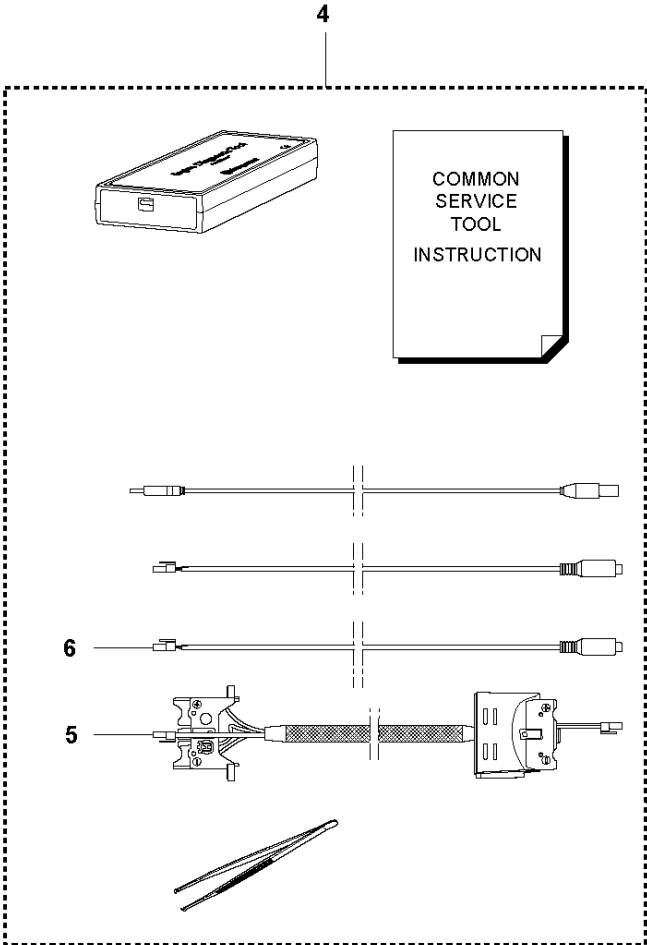

SPARE PARTS LIST

HEDGE TRIMMERS/POLE HEDGE
TRIMMERS

536LiHD60X

F 536 LiHD70X / LiHD60X
ACCESSORIES

ACCESSORIES

536LiHD60X

Ref	Part No	Description	Remark	QTY	KIT
1	578 08 19-01	MAINS CABLE		1	
2	579 13 06-01	MAINS CABLE		1	
3	579 13 04-01	MAINS CABLE		1	
4	583 89 71-01	DIAGNOSTIC TOOL KIT		1	
5	579 62 13-01	WIRING ASSY		1	4, 7
6	576 95 22-01	CABLE ASSY		1	7

A1 536 LiHD60X
CUTTING

CUTTING EQUIPMENT

536LiHD60X

Ref	Part No	Description	Remark	QTY	KIT
1	580 71 83-04	CUTTING DECK		1	
2	578 37 22-01	GASKET		1	
3	581 10 09-01	PROTECTION ASSY		1	
4	503 22 00-09	HEXAGON NUT		6	
5	579 63 31-01	HEXAGON NUT		7	1
6	584 15 22-02	SCREW IHSCFM		5	1
7	503 23 00-24	WASHER		5	1
8	581 25 93-02	TRANSPORT GUARD		1	1
9	584 15 22-01	SCREW IHSCFM		2	1
10	580 93 15-01	SUPPORT		1	
11	581 76 16-01	SCREW IHSCFM		2	
12	581 48 35-01	PROTECTION		1	
13	580 71 62-01	SPACER		9	1
14	580 71 57-01	BAR		1	1
15	580 71 56-03	BLADE		2	1
16	580 71 60-01	WEAR PLATE		1	1
17	578 37 20-01	BRACKET		1	1
18	580 71 58-02	BAR		1	1

CUTTING EQUIPMENT

536LiHD60X

Ref	Part No	Description	Remark	QTY	KIT
1	580 71 83-06	CUTTING DECK		1	
2	578 37 22-01	GASKET		1	
3	585440101	TBD		1	
4	503 22 00-09	HEXAGON NUT		8	
5	579 63 31-01	HEXAGON NUT		7	1
6	584 15 22-02	SCREW IHSCFM		7	1
7	503 23 00-24	WASHER		5	1
8	581 25 93-02	TRANSPORT GUARD		1	1
10	580 93 15-01	SUPPORT		1	
11	581 76 16-01	SCREW IHSCF		2	
13	580 71 62-01	SPACER		9	1
14	580 71 57-01	BAR		1	1
15	580 71 56-03	BLADE		2	1
16	580 71 60-01	WEAR PLATE		1	1
17	578 37 20-01	BRACKET		1	1
18	580 71 58-02	BAR		1	1
19	503 23 00-42	WASHER		2	