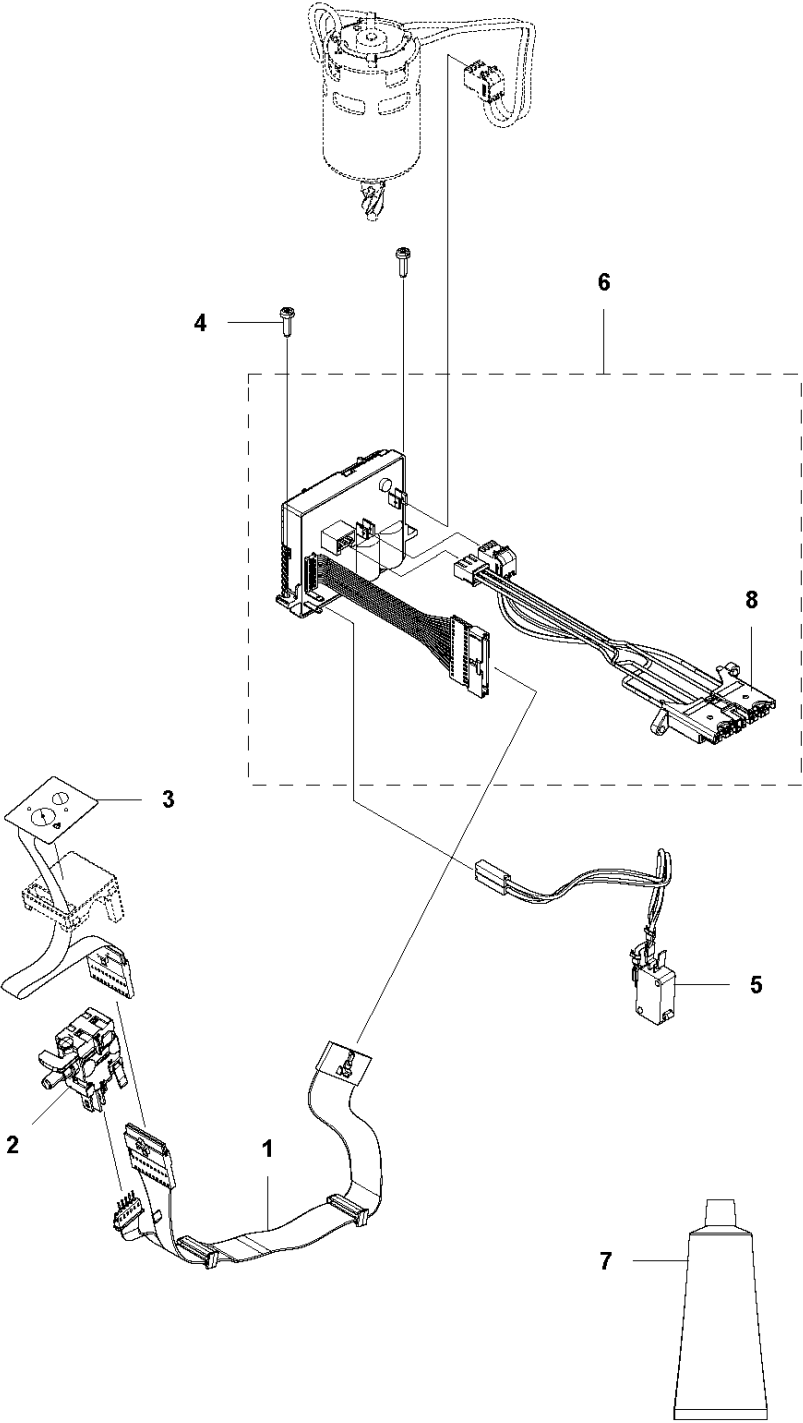

E 536 LiHD70X / LiHD60X
ELECTRIC

ELECTRICAL

536LiHD60X

Ref	Part No	Description	Remark	QTY KIT
1	581 51 76-01	WIRING ASSY		1
2	578 32 69-01	TRIGGER SWITCH		1
3	579 73 82-01	KEYPAD		1
4	503 21 28-13	SCREW CCRPANT		2
5	581 53 13-01	WIRING ASSY		1
6	581 94 66-01	CONTROL UNIT		1
7	588 17 64-01	GREASE	SB-B1500023	1
8	579 70 93-01	WIRING ASSY		1