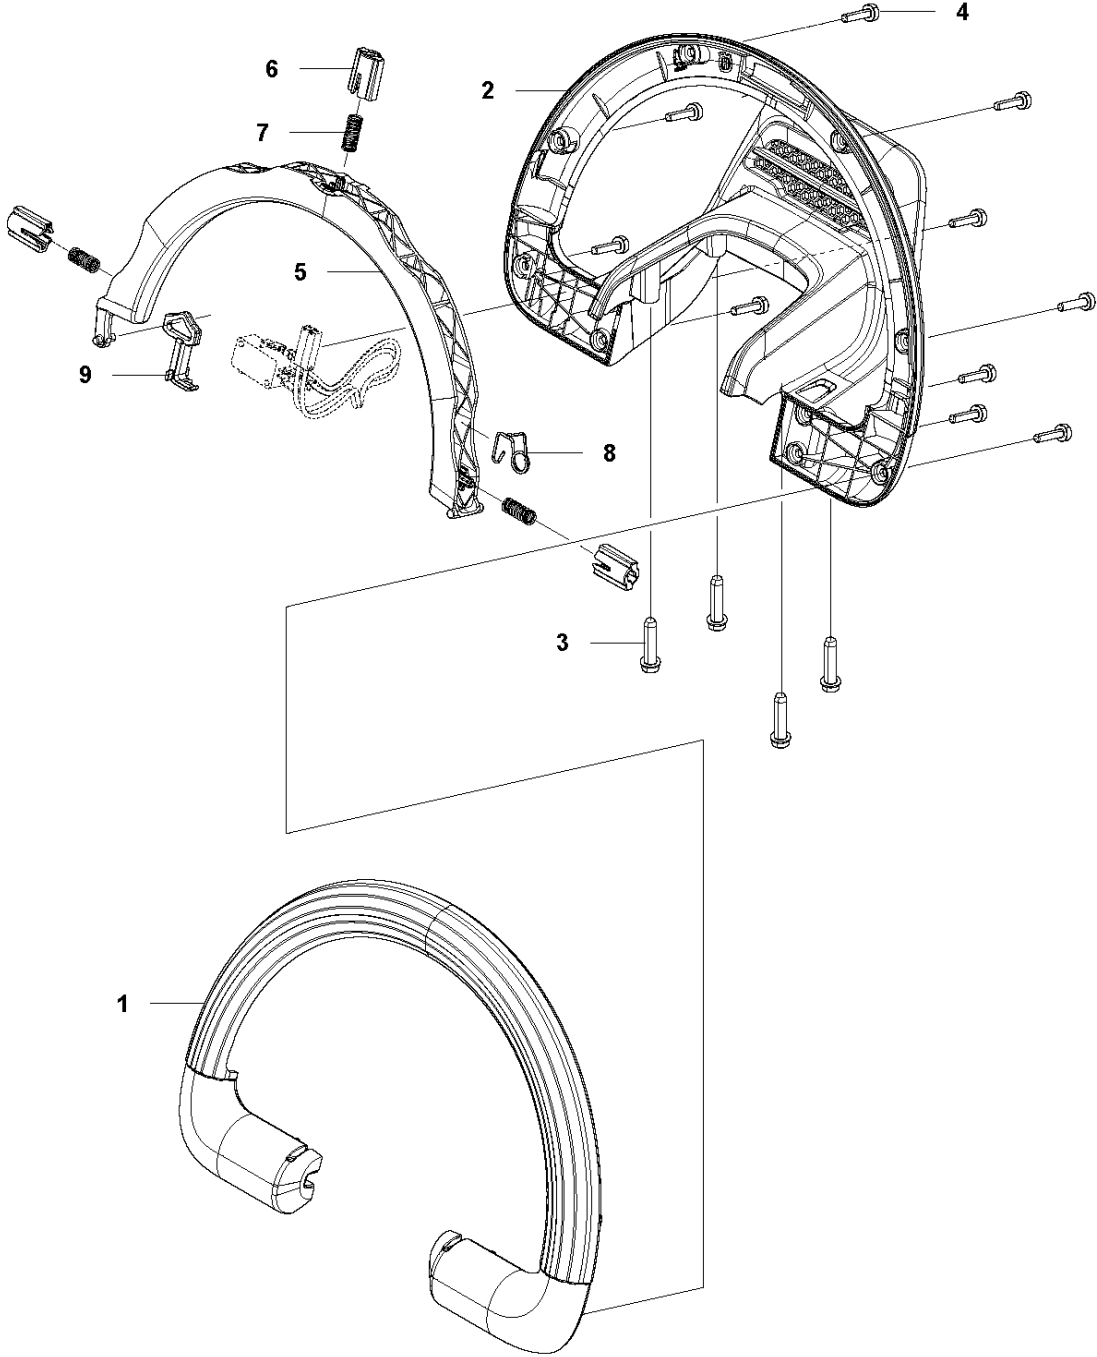

C 536 LiHD70X / LiHD60X
HANDLE

HANDLE

536LiHD60X

Ref	Part No	Description	Remark	QTY KIT
1	579 56 35-03	FRONT HANDLE		1
2	579 56 34-02	FRONT HANDLE		1
3	503 21 88-76	SCREW IHSCT		4
4	579 21 19-01	SCREW IHSCT		10
5	579 56 36-02	FRONT HANDLE		1
6	580 79 01-01	BUSHING		3
7	583 89 03-01	RECOIL SPRING		3
8	584 27 40-01	SPRING		1
9	581 22 32-01	LEVER		1