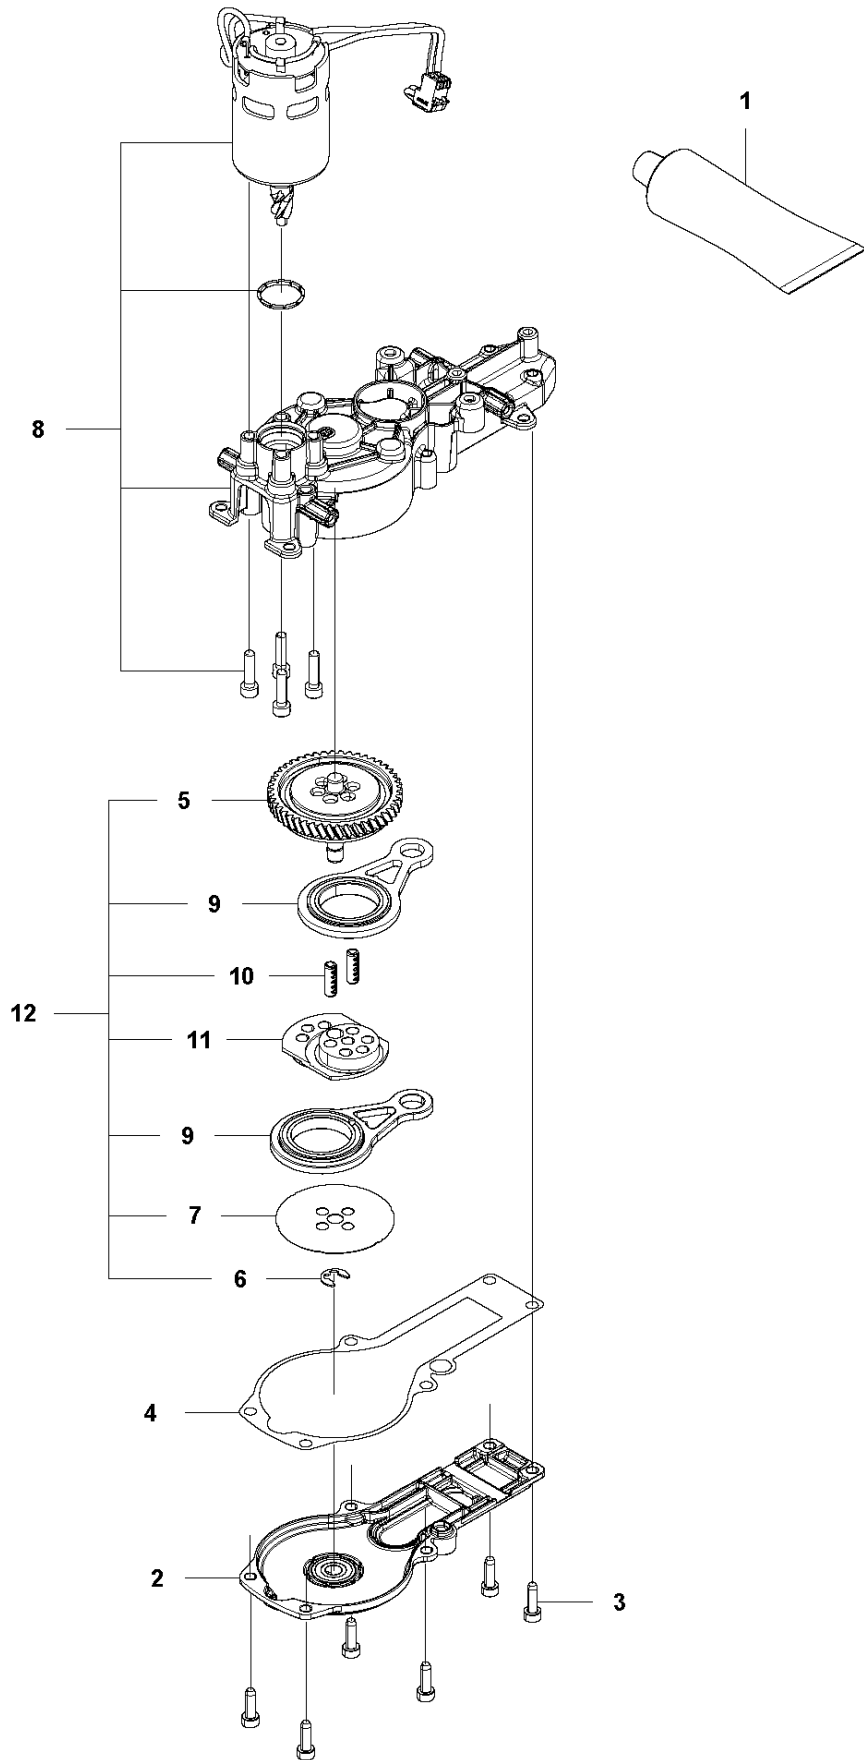

SPARE PARTS LIST

HEDGE TRIMMERS/POLE HEDGE
TRIMMERS

536LiHD60X

F 536 LiHD70X / LiHD60X
ACCESSORIES

ACCESSORIES

536LiHD60X

Ref	Part No	Description	Remark	QTY	KIT
1	578 08 19-01	MAINS CABLE		1	
2	579 13 06-01	MAINS CABLE		1	
3	579 13 04-01	MAINS CABLE		1	
4	583 89 71-01	DIAGNOSTIC TOOL KIT		1	
5	579 62 13-01	WIRING ASSY		1	4, 7
6	576 95 22-01	CABLE ASSY		1	7

CUTTING EQUIPMENT

536LiHD60X

Ref	Part No	Description	Remark	QTY	KIT
1	580 71 83-06	CUTTING DECK		1	
2	578 37 22-01	GASKET		1	
3	585440101	TBD		1	
4	503 22 00-09	HEXAGON NUT		8	
5	579 63 31-01	HEXAGON NUT		7	1
6	584 15 22-02	SCREW IHSCFM		7	1
7	503 23 00-24	WASHER		5	1
8	581 25 93-02	TRANSPORT GUARD		1	1
10	580 93 15-01	SUPPORT		1	
11	581 76 16-01	SCREW IHSCF		2	
13	580 71 62-01	SPACER		9	1
14	580 71 57-01	BAR		1	1
15	580 71 56-03	BLADE		2	1
16	580 71 60-01	WEAR PLATE		1	1
17	578 37 20-01	BRACKET		1	1
18	580 71 58-02	BAR		1	1
19	503 23 00-42	WASHER		2	

E 536 LiHD70X / LiHD60X
ELECTRIC

ELECTRICAL

536LiHD60X

Ref	Part No	Description	Remark	QTY KIT
1	581 51 76-01	WIRING ASSY		1
2	578 32 69-01	TRIGGER SWITCH		1
3	579 73 82-01	KEYPAD		1
4	503 21 28-13	SCREW CCRPANT		2
5	581 53 13-01	WIRING ASSY		1
6	581 94 66-01	CONTROL UNIT		1
7	588 17 64-01	GREASE	SB-B1500023	1
8	579 70 93-01	WIRING ASSY		1

B 536 LiHD70X / LiHD60X
GEAR

GEARS

536LiHD60X

Ref	Part No	Description	Remark	QTY	KIT
1	503 98 96-03	GREASE		1	
2	577 83 45-02	BOTTOM PLATE ASSEMBLY		1	
3	503 21 68-72	SCREW IH SCT		6	
4	584 41 10-01	GASKET		1	
5	582 36 30-01	HELICAL GEAR		1	12
6	578 05 49-01	LOCKWASHER		1	12
7	522 71 46-01	DISC		1	12
8	582 38 67-01	MOTOR ASSY		1	
9	582 36 31-01	CONNECTING ROD ASSY		2	12
10	578 00 27-01	HEAVY DUTY DOWEL PIN		2	12
11	581 83 85-01	ECCENTRIC DISC		1	12
12	582 83 70-01	GEAR		1	