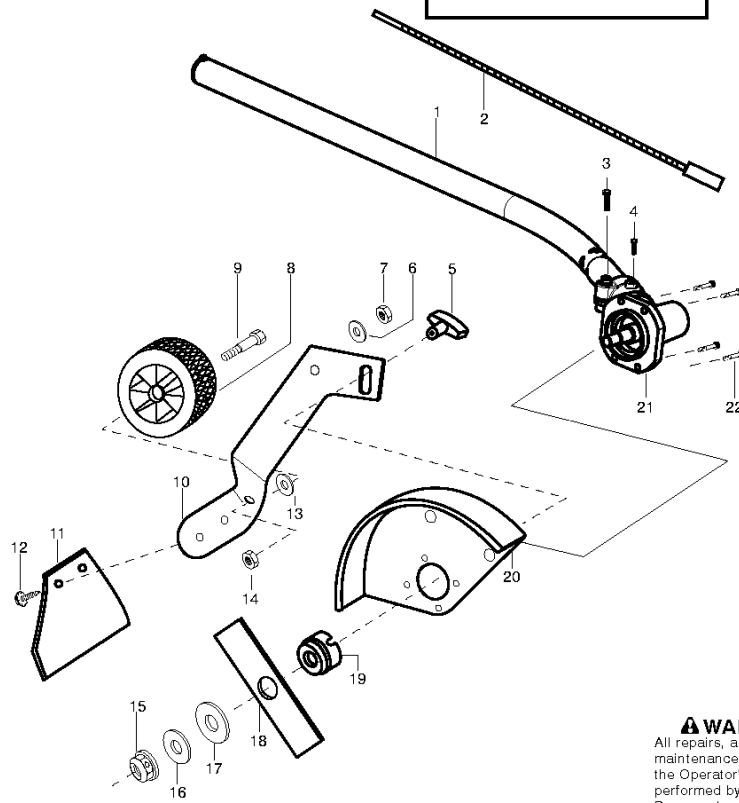

SPARE PARTS LIST

ACCESSORIES AND TOOLS

EDGER ATTACHMENT EA850
(537196901)

P Edger Attachment

P Edger Attachment
compl 537 19 69-01

ATTACHMENTS

EDGER ATTACHMENT EA850 (537196901)

Part No	Description	Remark	QTY KIT
503 78 52-02	SUPPORTING BEARING		1
503 80 85-01	SLEEVE		1
503 84 83-01	CUTTING HEAD ASSY		1
537 19 69-01	EDGER ATTACHMENT	EDGER ATTACHMENT	1
537 19 99-01	TUBE		1
544 37 87-01	PLUG		1
587 11 18-01	LABEL		1

Parts List No. 545014398		UNIVERSAL PARTS LIST	MODEL LDX Edger Att.
Date 2/02/10	Replaces 545014398 - 9/11/09		NOTE : Illustration may differ from actual model due to design changes.

TYPE 1

⚠ WARNING
All repairs, adjustments and maintenance not described in the Operator's Manual must be performed by Qualified Service Personnel.

ATTACHMENTS

EDGER ATTACHMENT EA850 (537196901)

Ref	Part No	Description	Remark	QTY	KIT
1	545 00 60-78	DRIVE SHAFT	INCL. FLEX	1	
2	545 13 70-02	12" AUGER EXT.	SPLINED	1	
3	530 01 60-14	SCREW		1	
4	530 01 57-75	SCREW		1	
5	530 09 20-59	WING NUT		1	
6	530 09 20-62	WASHER		1	
7	530 01 55-15	LOCKNUT 1/4-20		1	
8	530 09 51-25	WHEEL	"4"" RUBBER"	1	
9	530 01 59-81	BOLT	SHOULDER AXLE	1	
10	530 05 30-09	BRACKET	WHEEL ADJUSTMENT	1	
11	530 07 12-51	KIT		1	12
12	530 05 30-12	FASTENER-MUD FLAP	MUD FLAP	1	
13	530 09 20-62	WASHER		1	
14	530 01 55-15	LOCKNUT 1/4-20		1	
15	530 01 57-93	NUT	L.H.	1	
16	530 01 62-40	WASHER		1	
17	530 01 57-92	WASHER	FLAT	1	
18	530 05 30-07	BLADE	"7.5""	1	
19	530 05 46-23	DUSTCUP		1	
20	545 00 60-79	SERVICEKIT		1	
21	530 07 15-86	GEARBOX	KIT	1	"3,4,19,2 2"
22	530 01 63-12	SCREW		1	