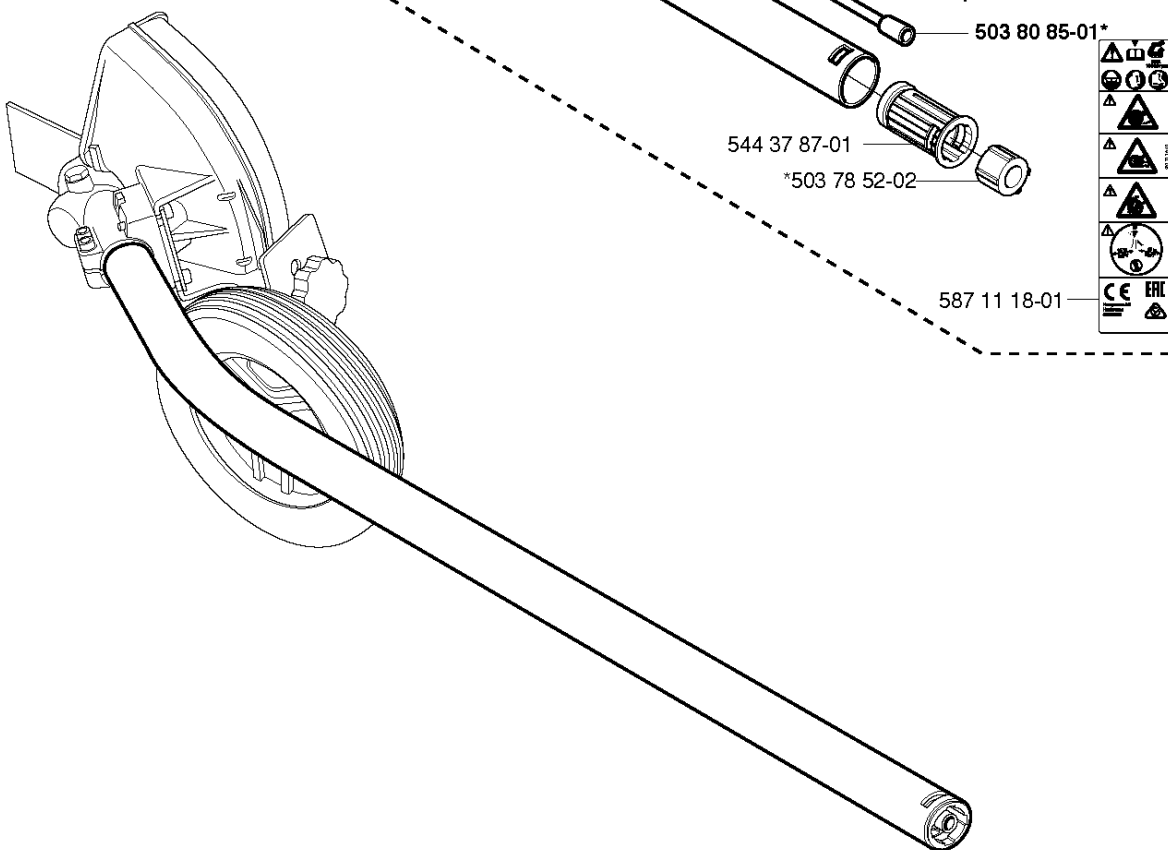

SPARE PARTS LIST

ACCESSORIES AND TOOLS

EDGER ATTACHMENT EA850
(537196901)

P Edger Attachment

P Edger Attachment
compl 537 19 69-01

ATTACHMENTS

EDGER ATTACHMENT EA850 (537196901)

Part No	Description	Remark	QTY KIT
503 78 52-02	SUPPORTING BEARING		1
503 80 85-01	SLEEVE		1
503 84 83-01	CUTTING HEAD ASSY		1
537 19 69-01	EDGER ATTACHMENT	EDGER ATTACHMENT	1
537 19 99-01	TUBE		1
544 37 87-01	PLUG		1
587 11 18-01	LABEL		1

Parts List No. 545014398		UNIVERSAL PARTS LIST	MODEL LDX Edger Att.
Date 2/02/10	Replaces 545014398 - 9/11/09		NOTE : Illustration may differ from actual model due to design changes.

TYPE 1

⚠ WARNING
All repairs, adjustments and maintenance not described in the Operator's Manual must be performed by Qualified Service Personnel.

ATTACHMENTS

EDGER ATTACHMENT EA850 (537196901)

Ref	Part No	Description	Remark	QTY	KIT
1	545 00 60-78	DRIVE SHAFT	INCL. FLEX	1	
2	545 13 70-02	12" AUGER EXT.	SPLINED	1	
3	530 01 60-14	SCREW		1	
4	530 01 57-75	SCREW		1	
5	530 09 20-59	WING NUT		1	
6	530 09 20-62	WASHER		1	
7	530 01 55-15	LOCKNUT 1/4-20		1	
8	530 09 51-25	WHEEL	"4"" RUBBER"	1	
9	530 01 59-81	BOLT	SHOULDER AXLE	1	
10	530 05 30-09	BRACKET	WHEEL ADJUSTMENT	1	
11	530 07 12-51	KIT		1	12
12	530 05 30-12	FASTENER-MUD FLAP	MUD FLAP	1	
13	530 09 20-62	WASHER		1	
14	530 01 55-15	LOCKNUT 1/4-20		1	
15	530 01 57-93	NUT	L.H.	1	
16	530 01 62-40	WASHER		1	
17	530 01 57-92	WASHER	FLAT	1	
18	530 05 30-07	BLADE	"7.5""	1	
19	530 05 46-23	DUSTCUP		1	
20	545 00 60-79	SERVICEKIT		1	
21	530 07 15-86	GEARBOX	KIT	1	"3,4,19,2 2"
22	530 01 63-12	SCREW		1	