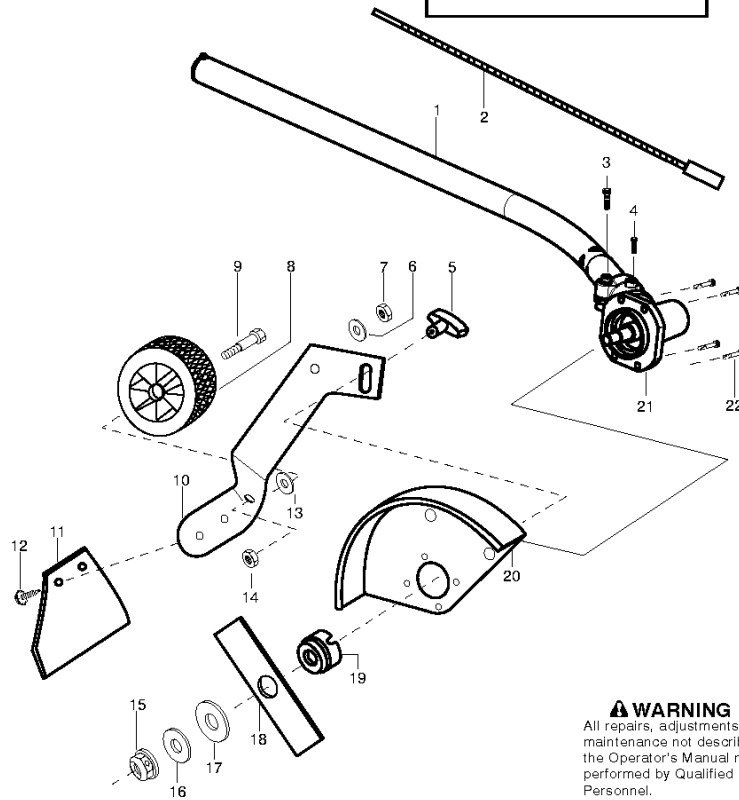

Parts List No. 545014398		UNIVERSAL PARTS LIST	MODEL LDX Edger Att.	
Date 2/02/10	Replaces 545014398 - 9/11/09		NOTE : Illustration may differ from actual model due to design changes.	Page: 2

TYPE 2

⚠ WARNING
All repairs, adjustments and maintenance not described in the Operator's Manual must be performed by Qualified Service Personnel.