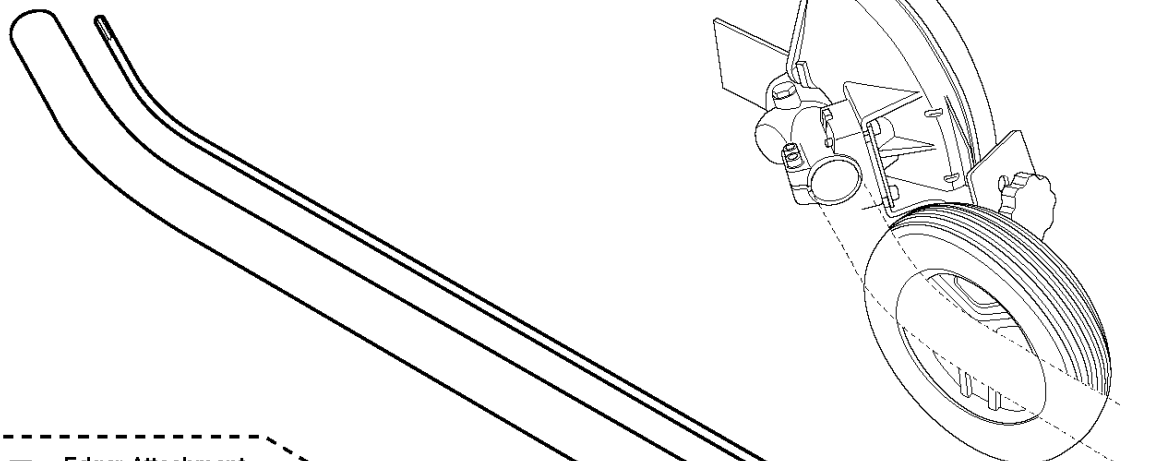

SPARE PARTS LIST

ACCESSORIES AND TOOLS

EDGER ATTACHMENT EA850
(537196901)

P Edger Attachment

P Edger Attachment
compl 537 19 69-01

ATTACHMENTS

EDGER ATTACHMENT EA850 (537196901)

Part No	Description	Remark	QTY KIT
503 78 52-02	SUPPORTING BEARING		1
503 80 85-01	SLEEVE		1
503 84 83-01	CUTTING HEAD ASSY		1
537 19 69-01	EDGER ATTACHMENT	EDGER ATTACHMENT	1
537 19 99-01	TUBE		1
544 37 87-01	PLUG		1
587 11 18-01	LABEL		1

ATTACHMENTS

EDGER ATTACHMENT EA850 (537196901)

Ref	Part No	Description	Remark	QTY	KIT
1	545 00 60-78	DRIVE SHAFT	INCL. FLEX	1	
2	545 13 70-02	12" AUGER EXT.	SPLINED	1	
3	530 01 60-14	SCREW		1	
4	530 01 57-75	SCREW		1	
5	530 09 20-59	WING NUT		1	
6	530 09 20-62	WASHER		1	
7	530 01 55-15	LOCKNUT 1/4-20		1	
8	530 09 51-25	WHEEL	"4"" RUBBER"	1	
9	530 01 59-81	BOLT	SHOULDER AXLE	1	
10	530 05 30-09	BRACKET	WHEEL ADJUSTMENT	1	
11	530 07 12-51	KIT		1	12
12	530 05 30-12	FASTENER-MUD FLAP	MUD FLAP	1	
13	530 09 20-62	WASHER		1	
14	530 01 55-15	LOCKNUT 1/4-20		1	
15	530 01 57-93	NUT	L.H.	1	
16	530 01 62-40	WASHER		1	
17	530 01 57-92	WASHER	FLAT	1	
18	530 05 30-07	BLADE	"7.5""	1	
19	530 05 46-23	DUSTCUP		1	
20	545 00 60-79	SERVICEKIT		1	
21	530 07 15-86	GEARBOX	KIT	1	"3,4,19,2 2"
22	530 01 63-12	SCREW		1	