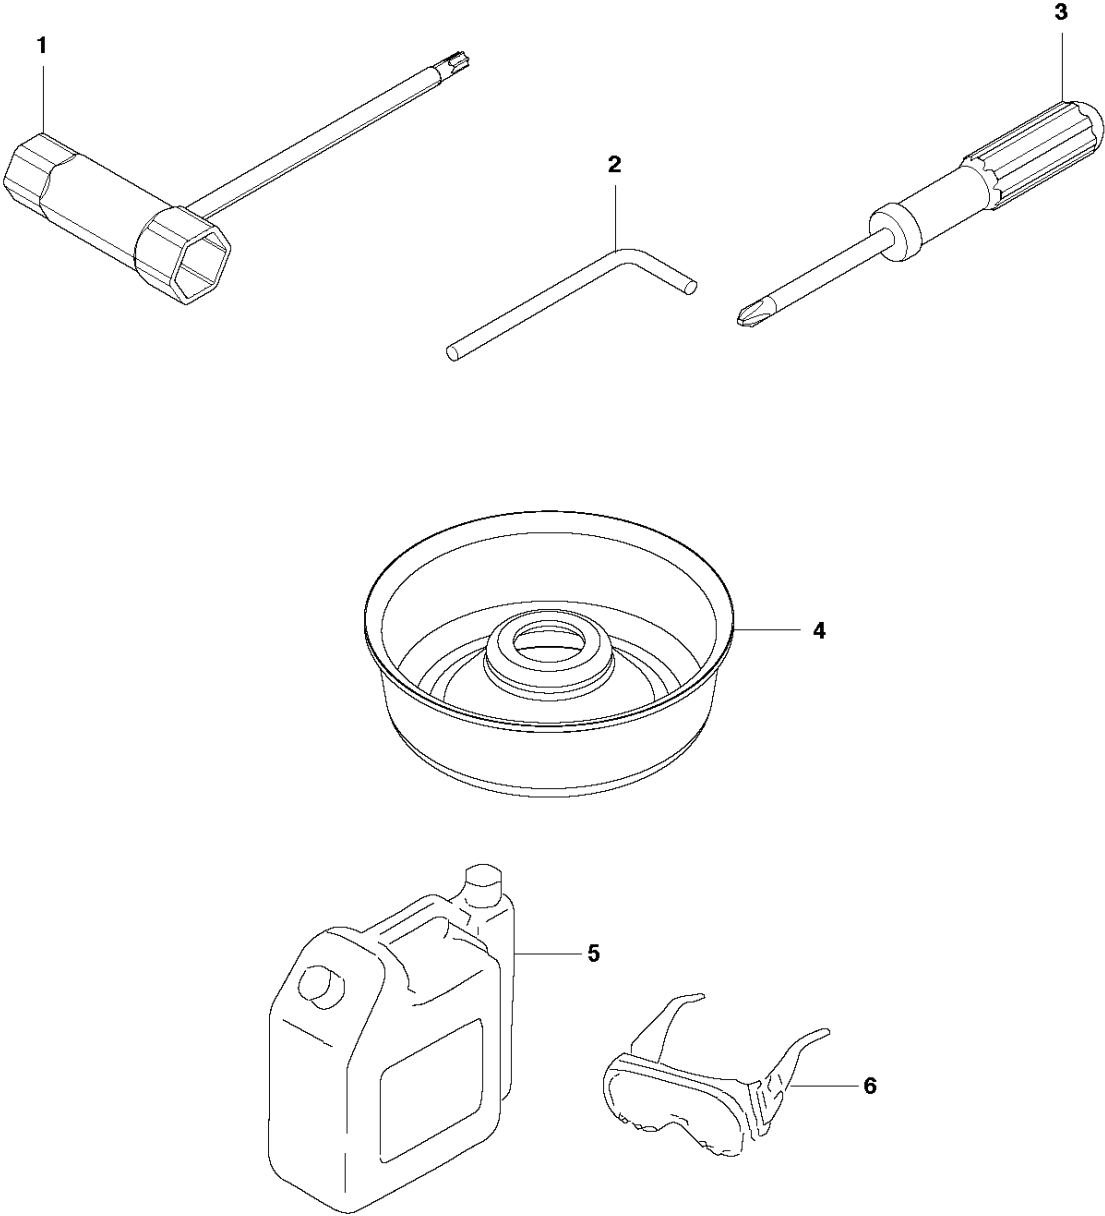

SPARE PARTS LIST

BRUSHCUTTERS/CLEARING SAWS
543 RS for China, 967348201, 2015-11

R1 543RS
ACCESSORIES

ACCESSORIES

543 RS for China, 967348201, 2015-11

Ref	Part No	Description	Remark	QTY KIT
1	506 68 61-01	COMBINATION WRENCH		1
2	505 31 20-01	BAR		1
3	506 68 95-01	DRIVER		1
4	528 81 81-01	SUPPORT CUP		1
5	511 41 68-01	TANK		1
6	512 60 97-01	GOGGLE		1

R2 543RS
ACCESSORIES

ACCESSORIES

543 RS for China, 967348201, 2015-11

Ref	Part No	Description	Remark	QTY	KIT
1	584 40 42-01	SPLASH GUARD		1	
2	510 47 83-01	SCREW		2	1
3	515 58 62-01	BLADE		1	1
4	521 00 06-01	NUT		2	1
5	514 36 34-01	CLAMP		1	
6	514 36 35-01	BOLT		2	
7	510 48 80-01	WASHER		2	