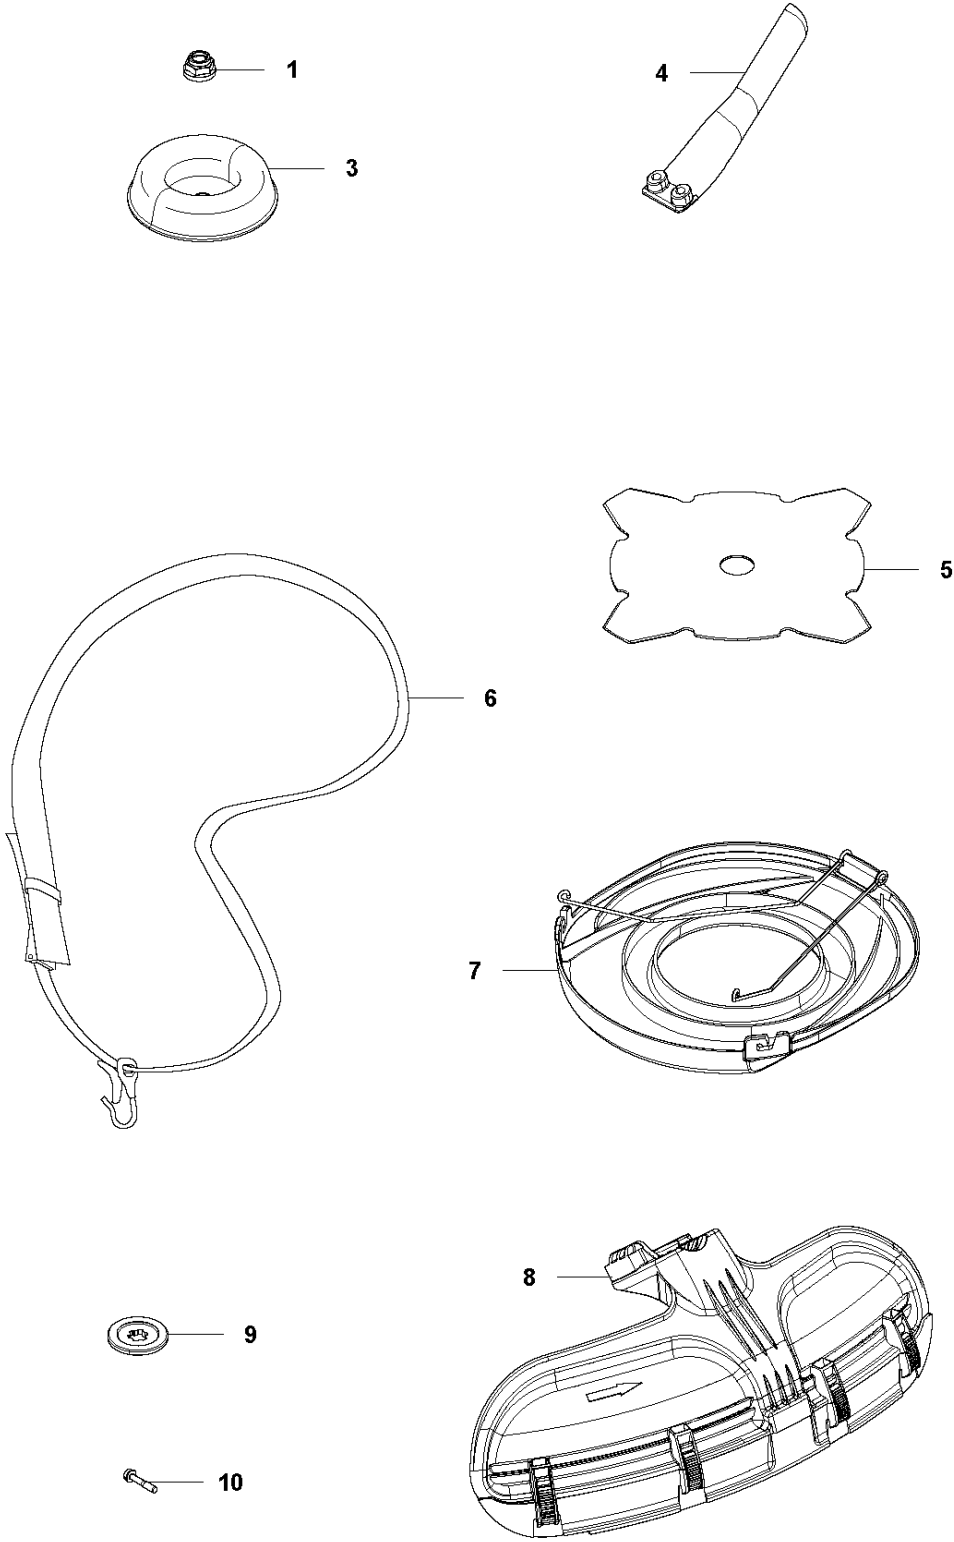

# SPARE PARTS LIST

ACCESSORIES AND TOOLS

J-HANDLE KIT, 544249601, 544249602

**A** J-handle kit

## ACCESSORIES

J-HANDLE KIT, 544249601, 544249602

Ref	Part No	Description	Remark	QTY KIT
1	502 29 11-01	NUT BLADE		1
3	503 89 01-02	SUPPORT CUP		1
4	503 99 78-04	HANDLE		1
5	537 14 96-04	GRASS BLADE		1
6	537 21 62-01	HARNESS	EU, Only for 544249601	1
6	537 21 62-02	HARNESS	US, Only for 544249602	1
7	537 31 29-01	TRANSPORT GUARD		1
8	537 33 16-03	SPLASH GUARD		1
9	537 34 35-02	SUPPORT FLANGE		1
10	574 18 15-01	SCREW IHSCFTO		3