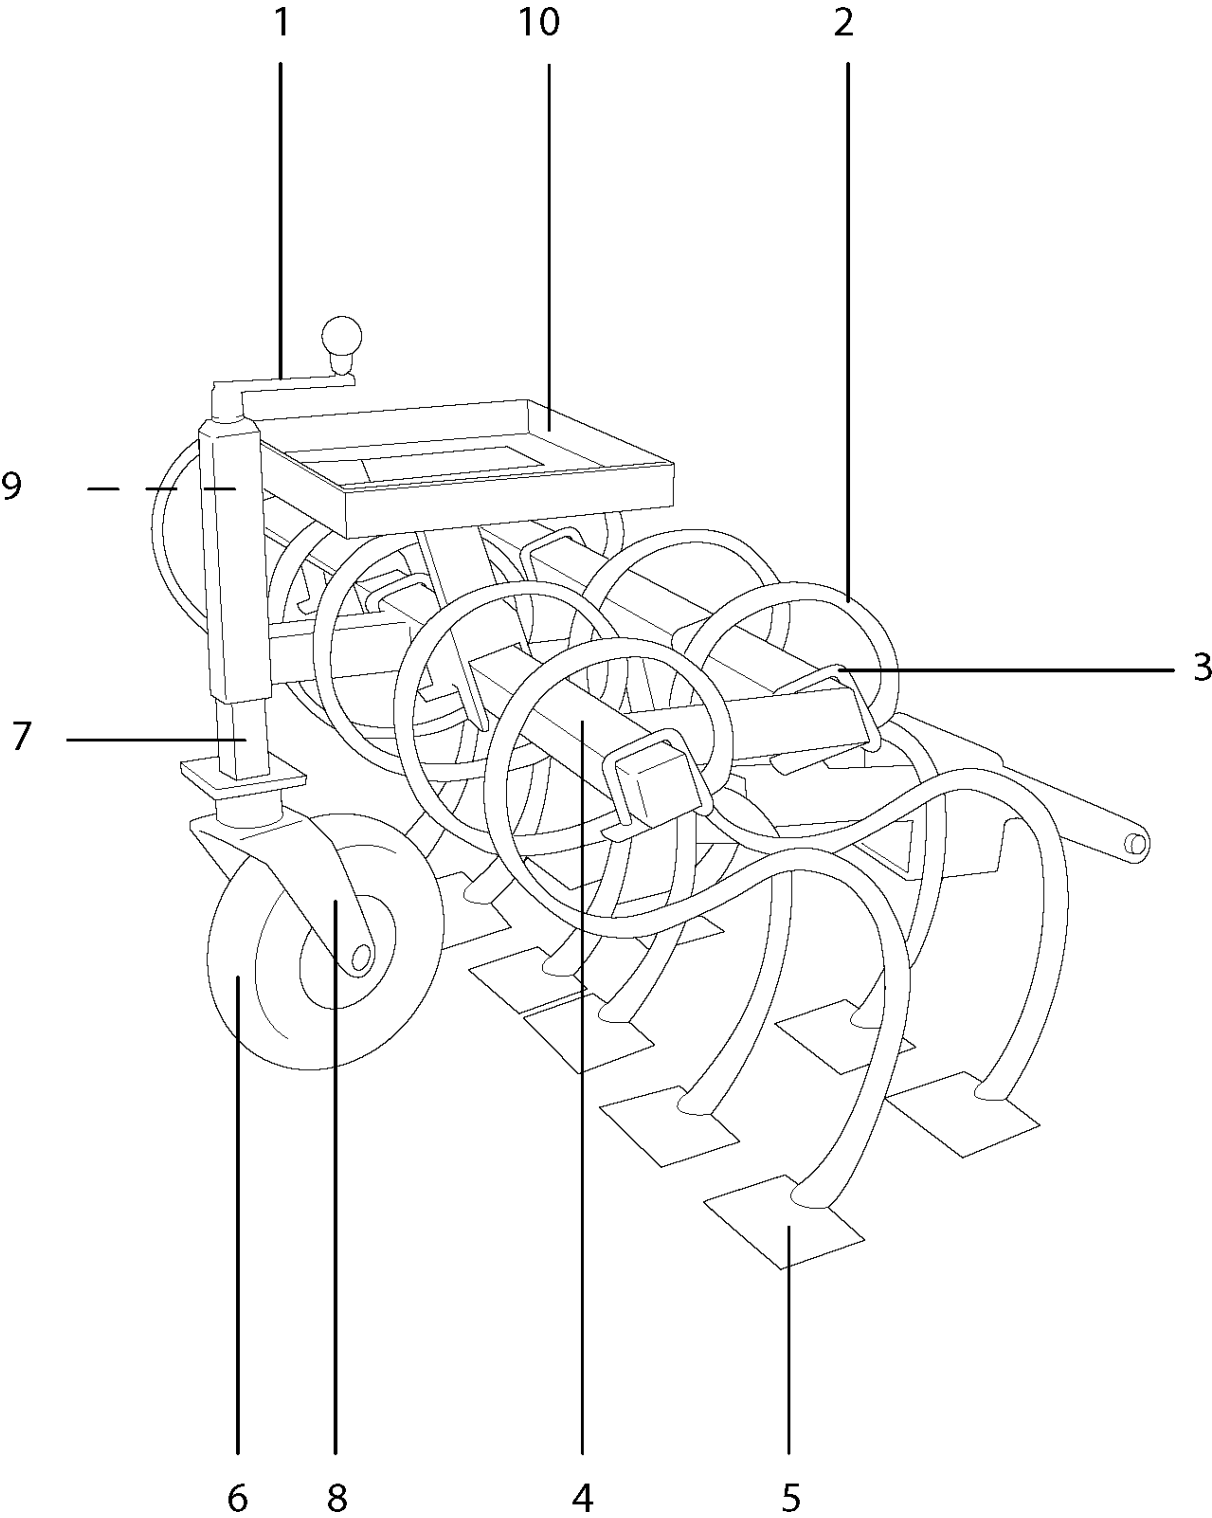

# SPARE PARTS LIST

ACCESSORIES AND TOOLS

GRAVEL HARROW, 587932001, 2015-12

## PRODUCT COMPLETE

GRAVEL HARROW, 587932001, 2015-12

Ref	Part No	Description	Remark	QTY KIT
1	588 68 39-01	CRANK		1
2	588 68 40-01	PIN		1
3	588 68 41-01	BRACKET		1
4	588 68 42-01	CHASSIS		1
5	588 68 43-01	BLADE		1
6	588 68 44-01	SUPPORT WHEEL		1
7	588 68 45-01	HEIGHT ADJUSTER		1
8	588 68 46-01	FORK		1
9	588 68 47-01	ADJUSTMENT ROD		1
10	501 74 56-01	CONSOLE		1