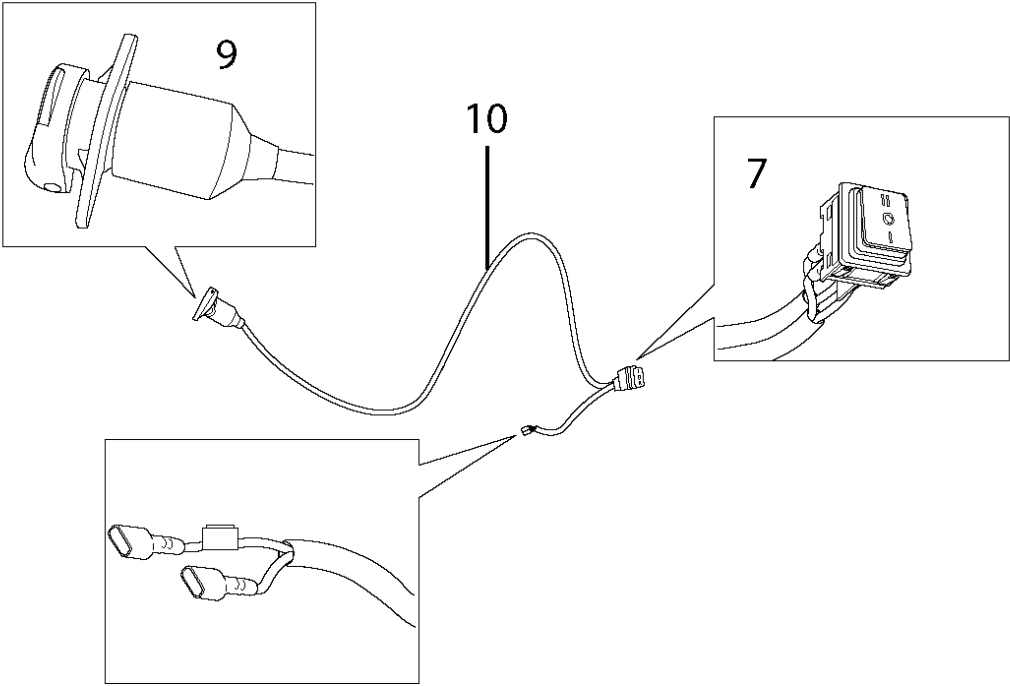

# SPARE PARTS LIST

ACCESSORIES AND TOOLS

RAKE, 587932501, 2015-12

Ref	Part No	Description	Remark	QTY KIT
1	588 68 48-01	FRAME		1
2	588 68 49-01	BRACKET		1
3	588 68 50-01	ACTUATOR		1
4	588 68 51-01	BEAM		1
5	588 68 52-01	BRACKET		1
6	588 68 54-01	PIN		1
7	501 74 59-01	SWITCH		1
8	588 43 70-01	CONNECTOR		1
9	588 43 71-01	CONNECTOR		1
10	501 74 60-01	WIRING ASSY		1