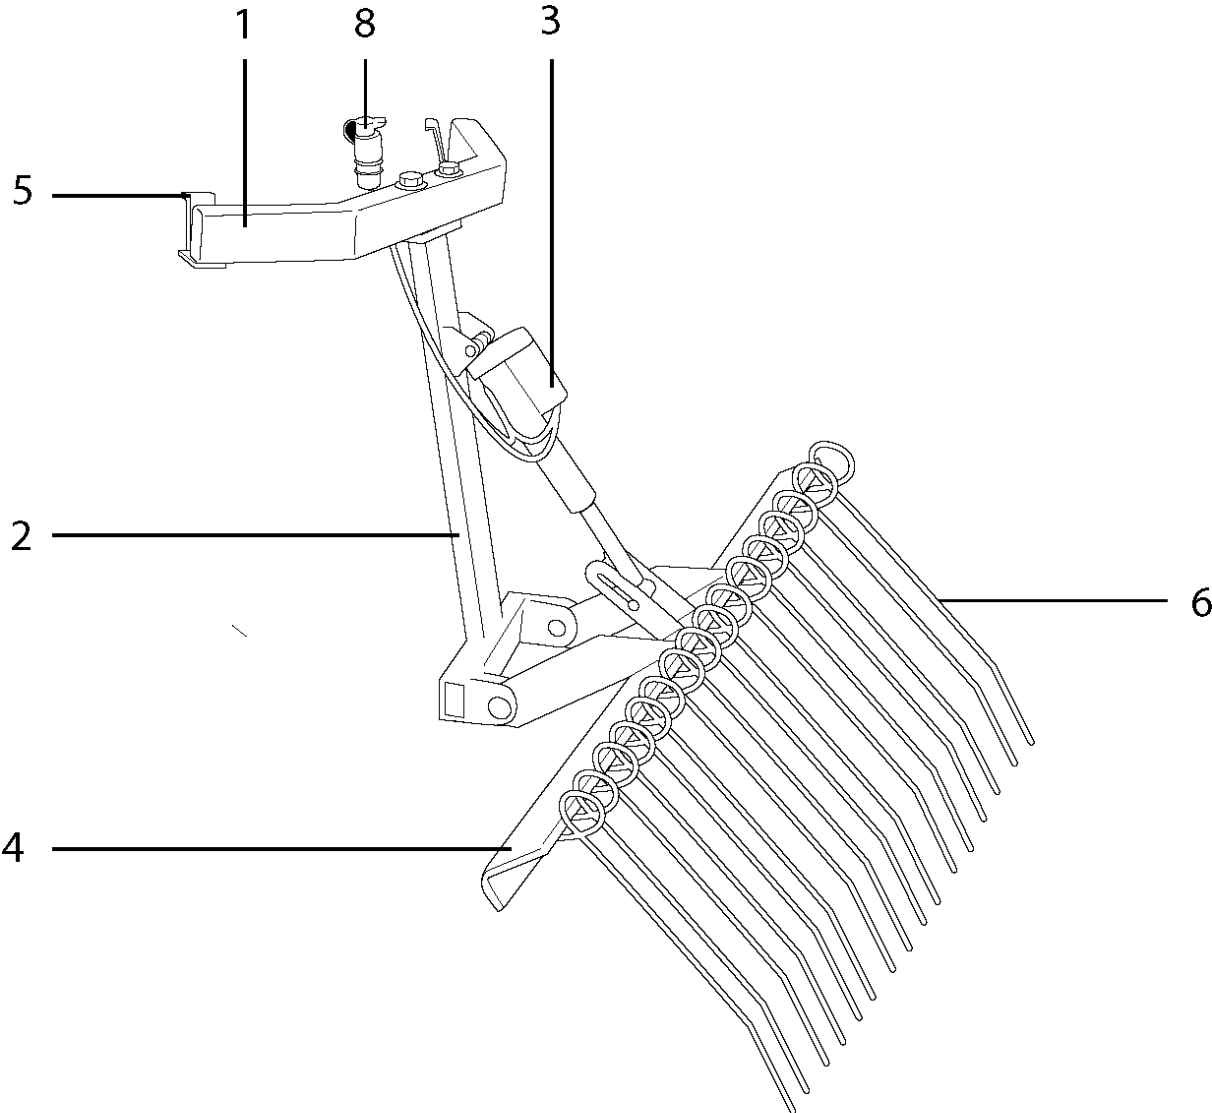

# SPARE PARTS LIST

ACCESSORIES AND TOOLS

RAKE, 587932501, 2015-12

Ref	Part No	Description	Remark	QTY KIT
1	588 68 48-01	FRAME		1
2	588 68 49-01	BRACKET		1
3	588 68 50-01	ACTUATOR		1
4	588 68 51-01	BEAM		1
5	588 68 52-01	BRACKET		1
6	588 68 54-01	PIN		1
7	501 74 59-01	SWITCH		1
8	588 43 70-01	CONNECTOR		1
9	588 43 71-01	CONNECTOR		1
10	501 74 60-01	WIRING ASSY		1