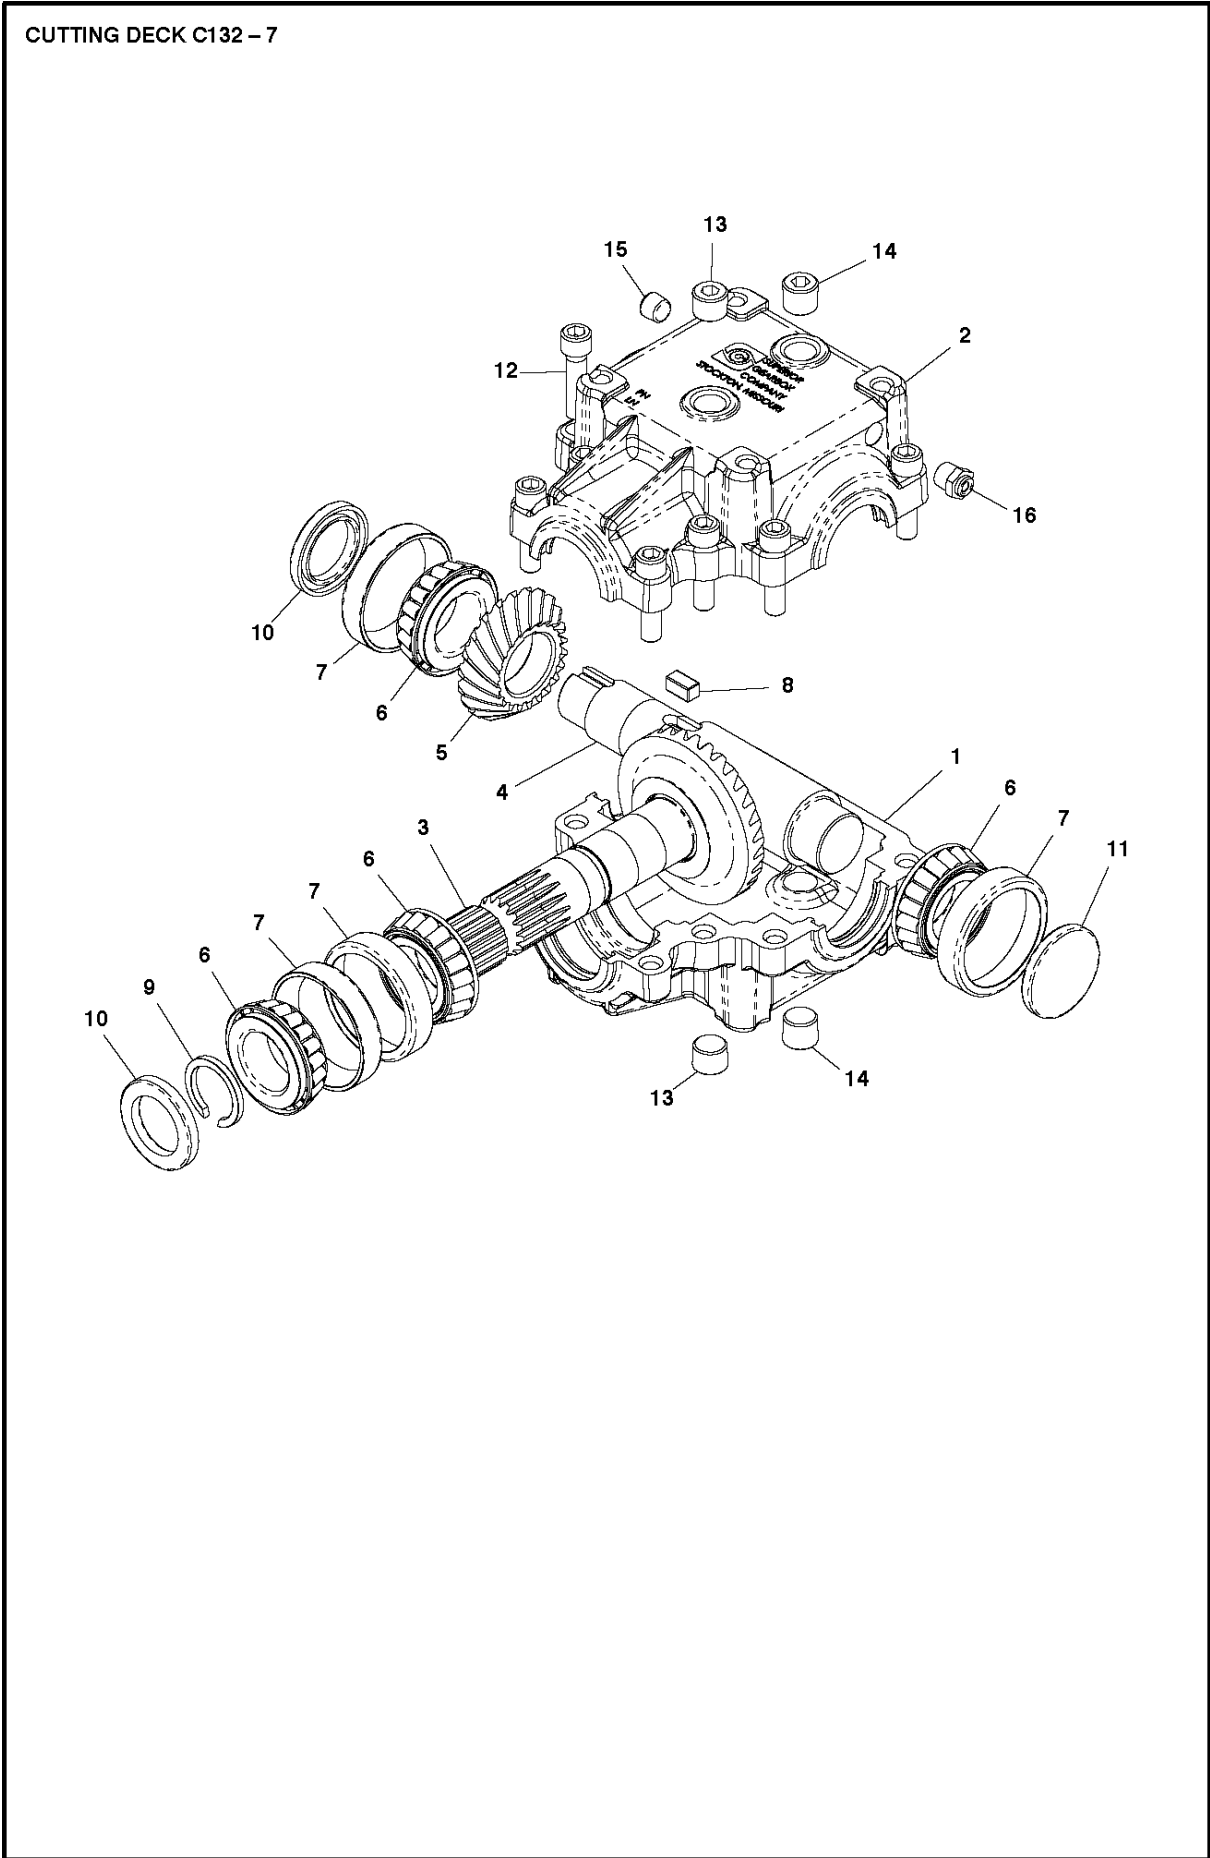

52"/132CM CUTTING DECK

CUTTING DECK C132, 588124401, 2015-01

Ref	Part No	Description	Remark	QTY KIT
1	588 42 19-01	HOUSING		1
2	588 42 20-01	HOUSING		1
3	588 42 21-01	SHAFT		1
4	588 42 22-01	SHAFT		1
5	588 42 23-01	GEAR		1
6	588 42 24-01	BEARING		4
7	588 42 25-01	BEARING RING		4
8	588 42 26-01	KEY		1
9	588 42 27-01	RETAINER RING		1
10	588 42 28-01	SEAL		2
11	588 42 29-01	CAP		1
12	588 42 30-01	BOLT		8
13	588 42 31-01	PLUG		2
14	588 42 32-01	PLUG		2
15	588 42 33-01	PLUG		1
16	588 42 35-01	PLUG		6