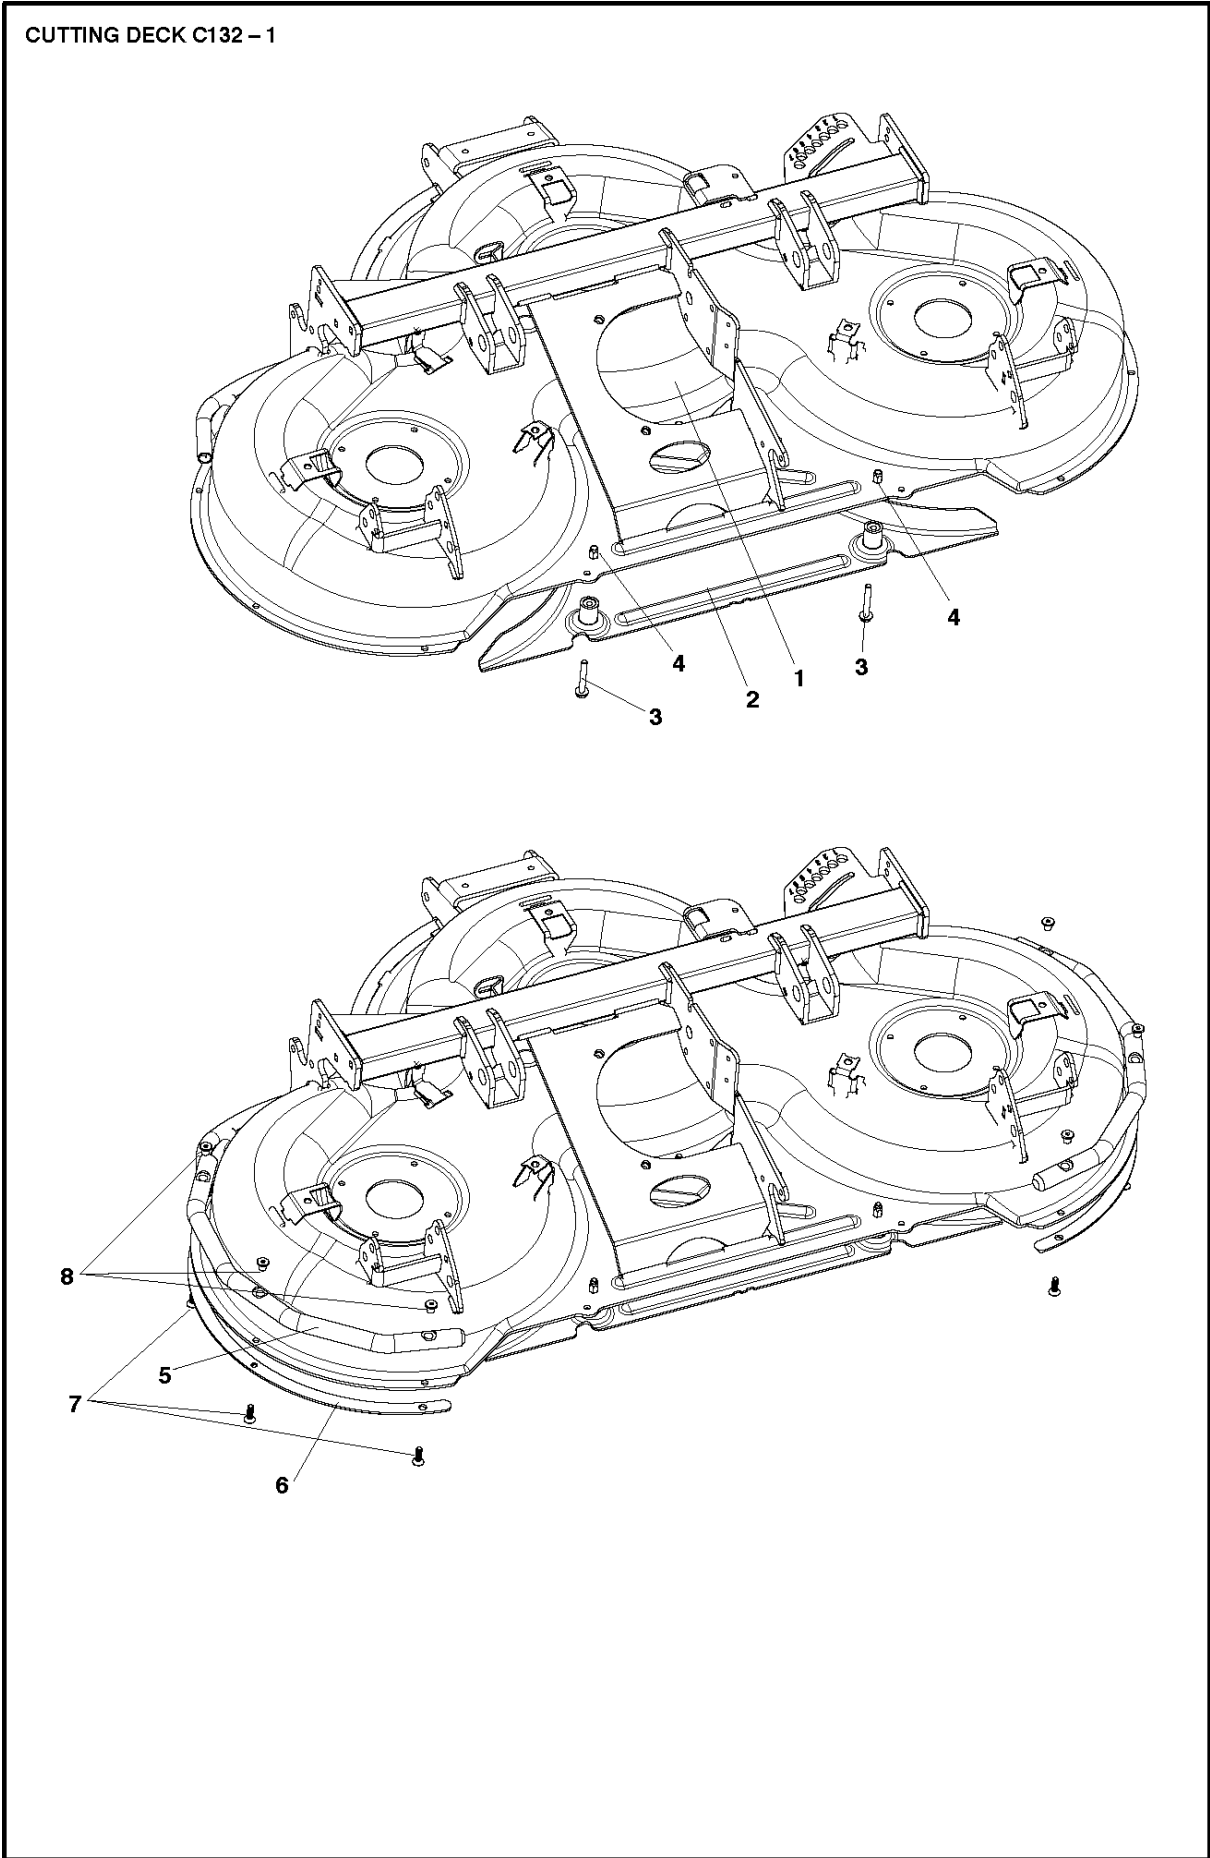

SPARE PARTS LIST

RIDERS

CUTTING DECK C132, 588124401,
2015-01

CUTTING DECK C132 - 6

Ref	Part No	Description	Remark	QTY KIT
1	574 85 62-02	SCREW		7
2	535 42 91-01	SPRING NUT		7
3	586 41 18-01	BELT COVER		1
4	586 41 19-01	BELT COVER		1
5	586 41 17-01	BELT COVER		1

52"/132CM CUTTING DECK

CUTTING DECK C132, 588124401, 2015-01

Ref	Part No	Description	Remark	QTY KIT
1	586 16 17-01	DECK SHELL ASSY		1
2	544 16 62-03	PLUG ASSY		1
3	506 57 01-07	SCREW EHHFM		3
4	506 91 62-03	BLIND RIVET NUT		3
5	586 22 55-01	REINFORCEMENT		2
6	586 22 54-01	WEAR PLATE		2
7	587 96 20-03	SCREW ITXCFSM		6
8	586 48 34-01	NUT CAP		6

52"/132CM CUTTING DECK

CUTTING DECK C132, 588124401, 2015-01

Ref	Part No	Description	Remark	QTY KIT
1	586 19 43-02	SUPPORTING ARM		1
2	586 22 24-01	FORK		1
3	585 06 62-01	PIVOT WHEEL ASSY		1
4	586 88 36-01	SCREW RSQM		1
5	576 64 57-06	NUT FLANGE		2
6	586 55 87-01	O-RING		1
7	586 55 86-01	ROLLER BEARING		2
8	586 22 20-01	DUST COVER		1
9	577 41 19-01	NUT FLANGE		1
10	738 88 10-01	LUBRICATION NIPPLE		2
11	586 23 67-01	DISTANCE		1
12	576 65 48-12	SCREW EHHFM		1