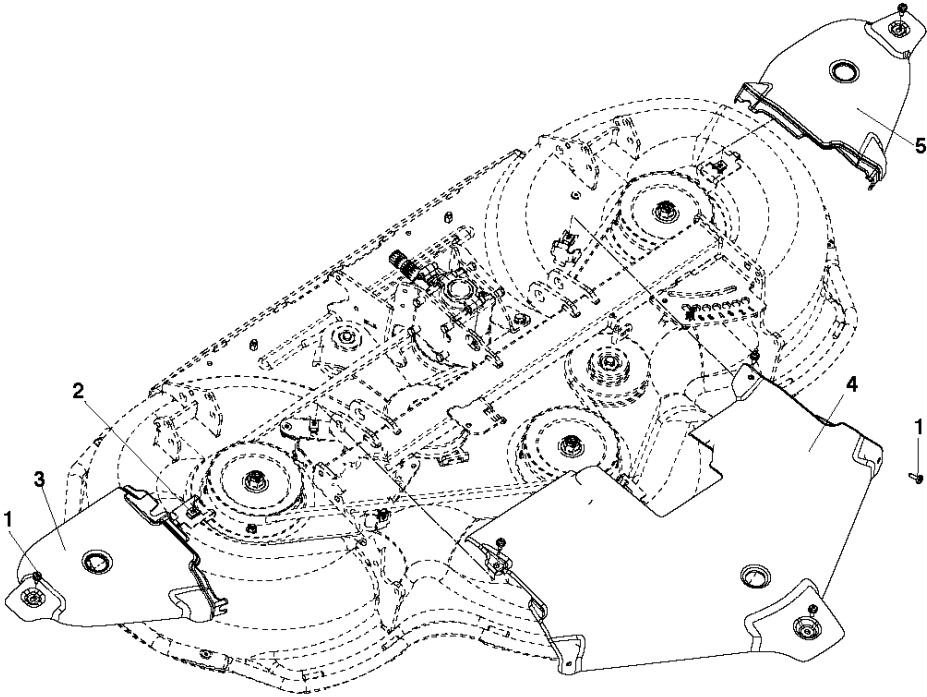

SPARE PARTS LIST

RIDERS

CUTTING DECK C132, 588124401,
2015-01

CUTTING DECK C132 - 6

Ref	Part No	Description	Remark	QTY KIT
1	574 85 62-02	SCREW		7
2	535 42 91-01	SPRING NUT		7
3	586 41 18-01	BELT COVER		1
4	586 41 19-01	BELT COVER		1
5	586 41 17-01	BELT COVER		1

52"/132CM CUTTING DECK

CUTTING DECK C132, 588124401, 2015-01

Ref	Part No	Description	Remark	QTY KIT
1	586 16 17-01	DECK SHELL ASSY		1
2	544 16 62-03	PLUG ASSY		1
3	506 57 01-07	SCREW EHHFM		3
4	506 91 62-03	BLIND RIVET NUT		3
5	586 22 55-01	REINFORCEMENT		2
6	586 22 54-01	WEAR PLATE		2
7	587 96 20-03	SCREW ITXCFSM		6
8	586 48 34-01	NUT CAP		6

52"/132CM CUTTING DECK

CUTTING DECK C132, 588124401, 2015-01

Ref	Part No	Description	Remark	QTY KIT
1	586 19 43-02	SUPPORTING ARM		1
2	586 22 24-01	FORK		1
3	585 06 62-01	PIVOT WHEEL ASSY		1
4	586 88 36-01	SCREW RSQM		1
5	576 64 57-06	NUT FLANGE		2
6	586 55 87-01	O-RING		1
7	586 55 86-01	ROLLER BEARING		2
8	586 22 20-01	DUST COVER		1
9	577 41 19-01	NUT FLANGE		1
10	738 88 10-01	LUBRICATION NIPPLE		2
11	586 23 67-01	DISTANCE		1
12	576 65 48-12	SCREW EHHFM		1