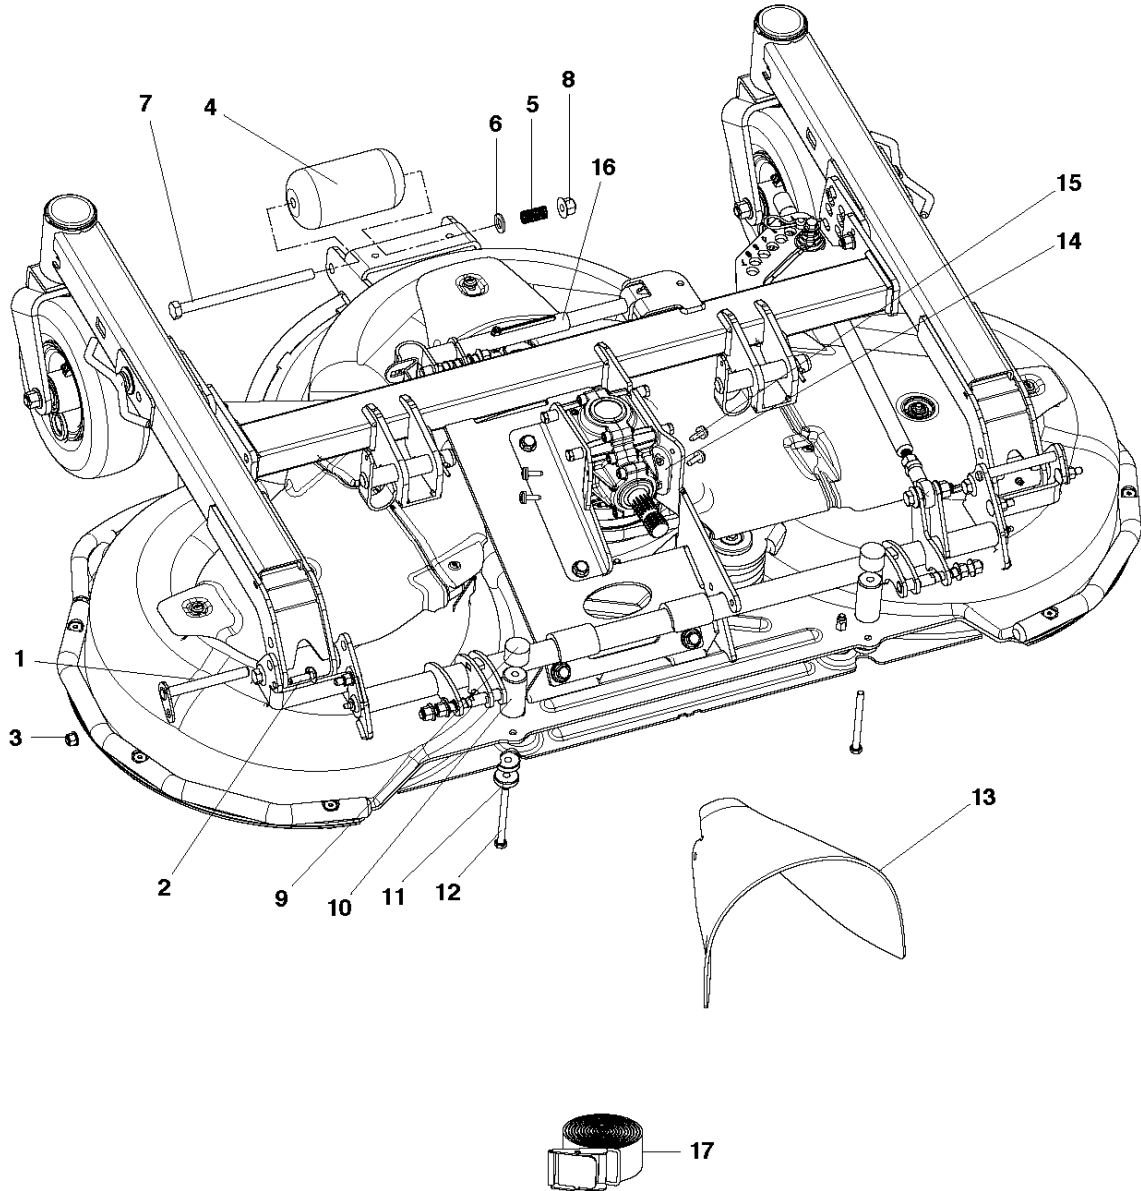

CUTTING DECK C132 - 5

52"/132CM CUTTING DECK

CUTTING DECK C132, 588124401, 2015-01

Ref	Part No	Description	Remark	QTY KIT
1	587 70 35-01	COTTER		2
2	535 42 38-05	SCREW RSQM		2
3	576 64 57-04	NUT FLANGE		2
4	586 87 02-01	ROLLER		1
5	586 98 98-01	SPRING		1
6	734 11 78-01	WASHER		1
7	544 22 10-01	SCREW EHHM		1
8	576 64 57-06	NUT FLANGE		1
9	544 25 21-02	ANTIVIBRATION ELEMENT		2
10	586 31 61-01	SLEEVE		2
11	586 31 65-01	DISTANCE		4
12	725 24 69-51	SCREW EHHM		2
13	586 23 59-01	COVER		1
14	586 23 63-01	HOLDER ASSY		2
15	574 85 62-02	SCREW		4
16	586 55 52-01	STAY		1
17	580 42 86-01	STRAP		1