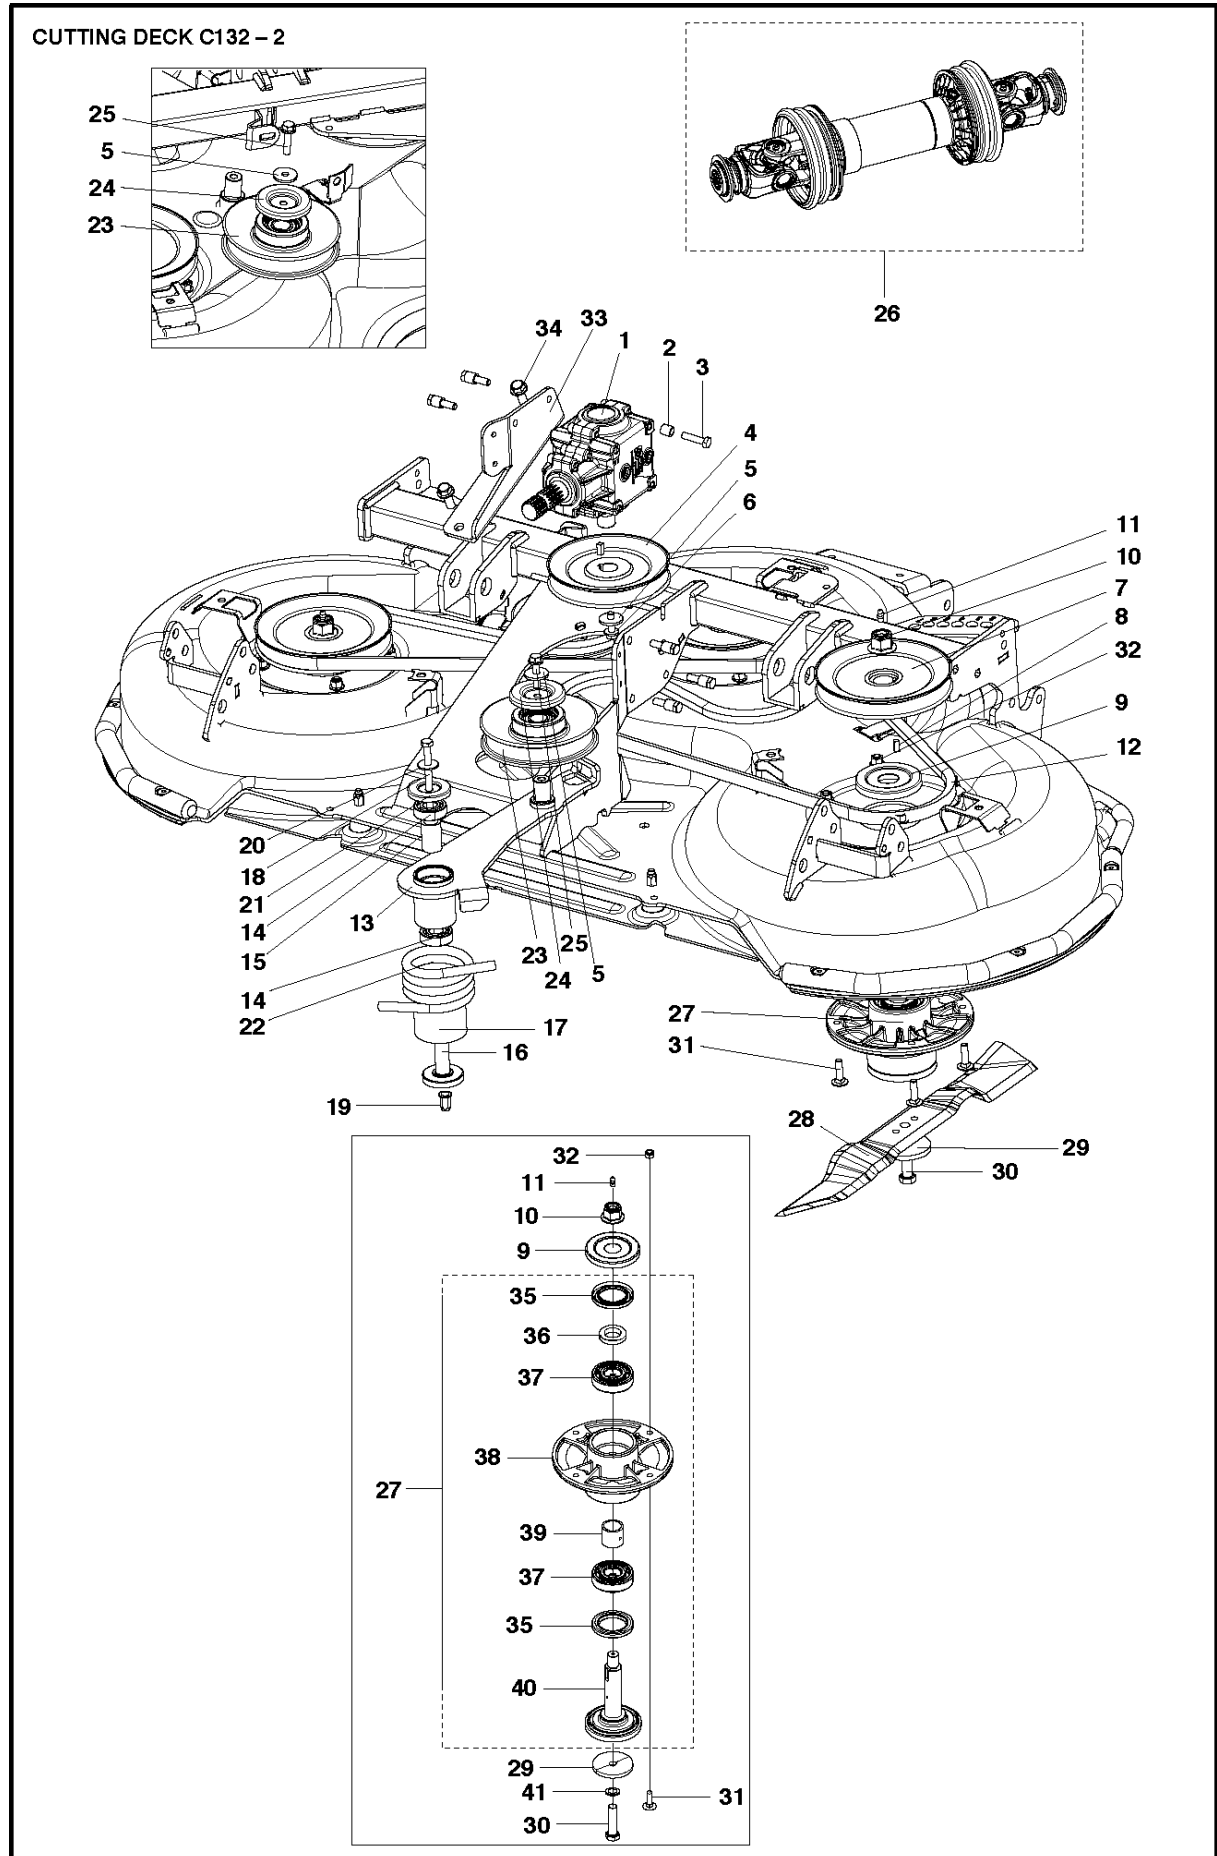

SPARE PARTS LIST

RIDERS

CUTTING DECK C132, 588124401,
2015-01

CUTTING DECK C132 - 6

Ref	Part No	Description	Remark	QTY KIT
1	574 85 62-02	SCREW		7
2	535 42 91-01	SPRING NUT		7
3	586 41 18-01	BELT COVER		1
4	586 41 19-01	BELT COVER		1
5	586 41 17-01	BELT COVER		1

52"/132CM CUTTING DECK

CUTTING DECK C132, 588124401, 2015-01

Ref	Part No	Description	Remark	QTY KIT
1	586 16 17-01	DECK SHELL ASSY		1
2	544 16 62-03	PLUG ASSY		1
3	506 57 01-07	SCREW EHHFM		3
4	506 91 62-03	BLIND RIVET NUT		3
5	586 22 55-01	REINFORCEMENT		2
6	586 22 54-01	WEAR PLATE		2
7	587 96 20-03	SCREW ITXCFSM		6
8	586 48 34-01	NUT CAP		6

52"/132CM CUTTING DECK

CUTTING DECK C132, 588124401, 2015-01

Ref	Part No	Description	Remark	QTY KIT
1	586 19 43-02	SUPPORTING ARM		1
2	586 22 24-01	FORK		1
3	585 06 62-01	PIVOT WHEEL ASSY		1
4	586 88 36-01	SCREW RSQM		1
5	576 64 57-06	NUT FLANGE		2
6	586 55 87-01	O-RING		1
7	586 55 86-01	ROLLER BEARING		2
8	586 22 20-01	DUST COVER		1
9	577 41 19-01	NUT FLANGE		1
10	738 88 10-01	LUBRICATION NIPPLE		2
11	586 23 67-01	DISTANCE		1
12	576 65 48-12	SCREW EHHFM		1