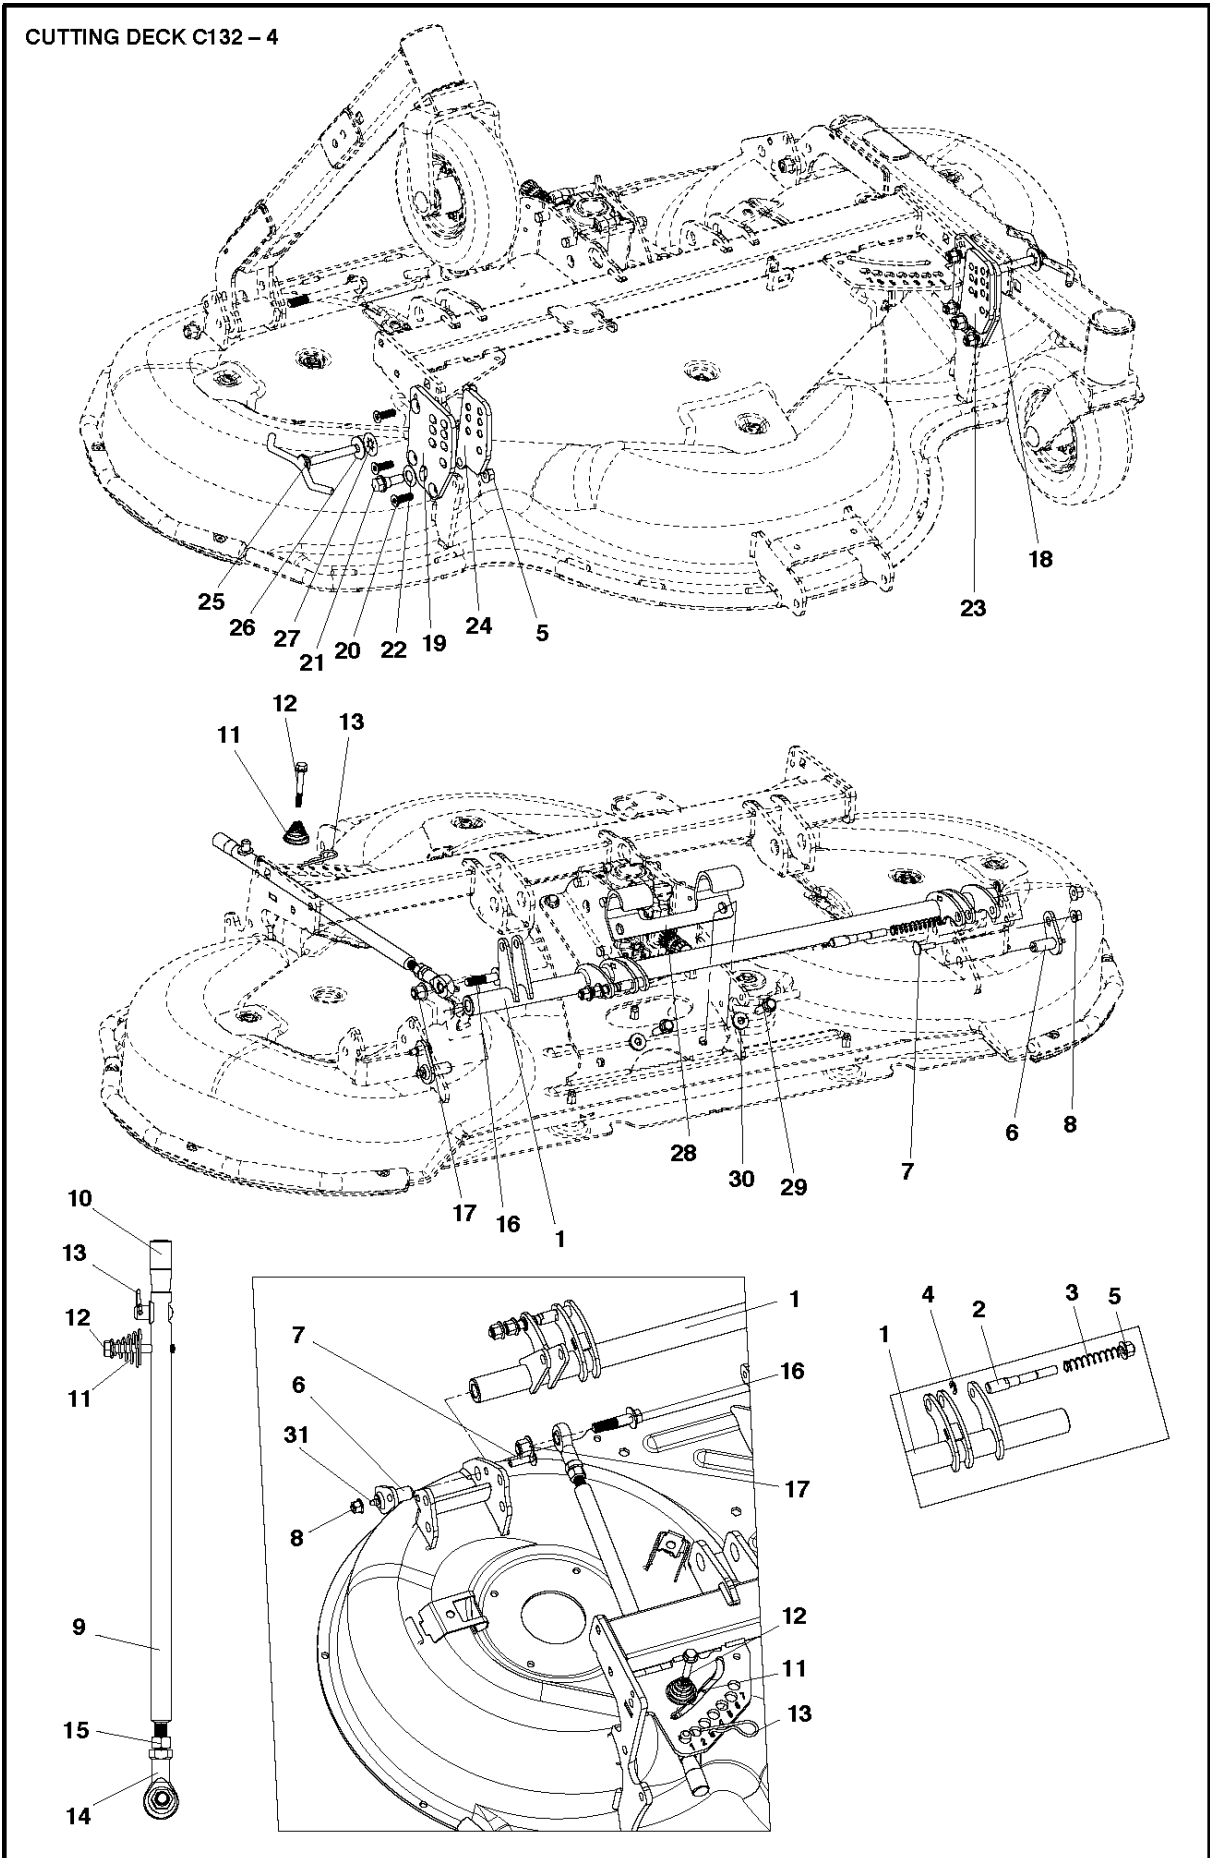

52"/132CM CUTTING DECK

CUTTING DECK C132, 588124401, 2015-01

Ref	Part No	Description	Remark	QTY KIT
1	586 23 86-01	CROSSBAR		1
2	579 59 59-01	COTTER		2
3	579 50 34-01	SPRING		2
4	735 31 13-20	E-CLIP		2
5	576 64 57-05	NUT FLANGE		8
6	586 36 70-01	COTTER		2
7	535 42 38-05	SCREW RSQM		2
8	576 64 57-04	NUT FLANGE		2
9	586 22 43-01	STAY		1
10	521 90 35-01	KNOB		1
11	586 22 51-01	SPRING		1
12	506 57 01-08	SCREW EHHFM		1
13	721 68 02-51	SPRING COTTER		1
14	506 95 17-04	ROD END		1
15	731 23 22-01	HEXAGON NUT		1
16	576 65 48-05	SCREW EHHFM		1
17	576 64 57-06	NUT FLANGE		3
18	586 22 53-01	GUIDE PLATE		1
19	586 22 53-02	GUIDE PLATE		1
20	587 96 19-02	SCREW ITXCSFM		6
21	506 89 58-01	COLLAR SCREW		2
22	587 63 94-01	SPRING WASHER		2
23	586 23 74-01	LOCKING PLATE		1
24	586 23 74-02	LOCKING PLATE		1
25	586 23 73-01	LOCKING BOLT		2
26	586 54 22-01	SPRING WASHER		2
27	586 54 29-01	FIXING WASHER		2
28	588 14 42-01	SUPPORT SHEET		1
29	576 82 31-01	WASHER		2
30	506 67 54-01	SCREW EHHFM		2
31	738 88 10-01	LUBRICATION NIPPLE		1