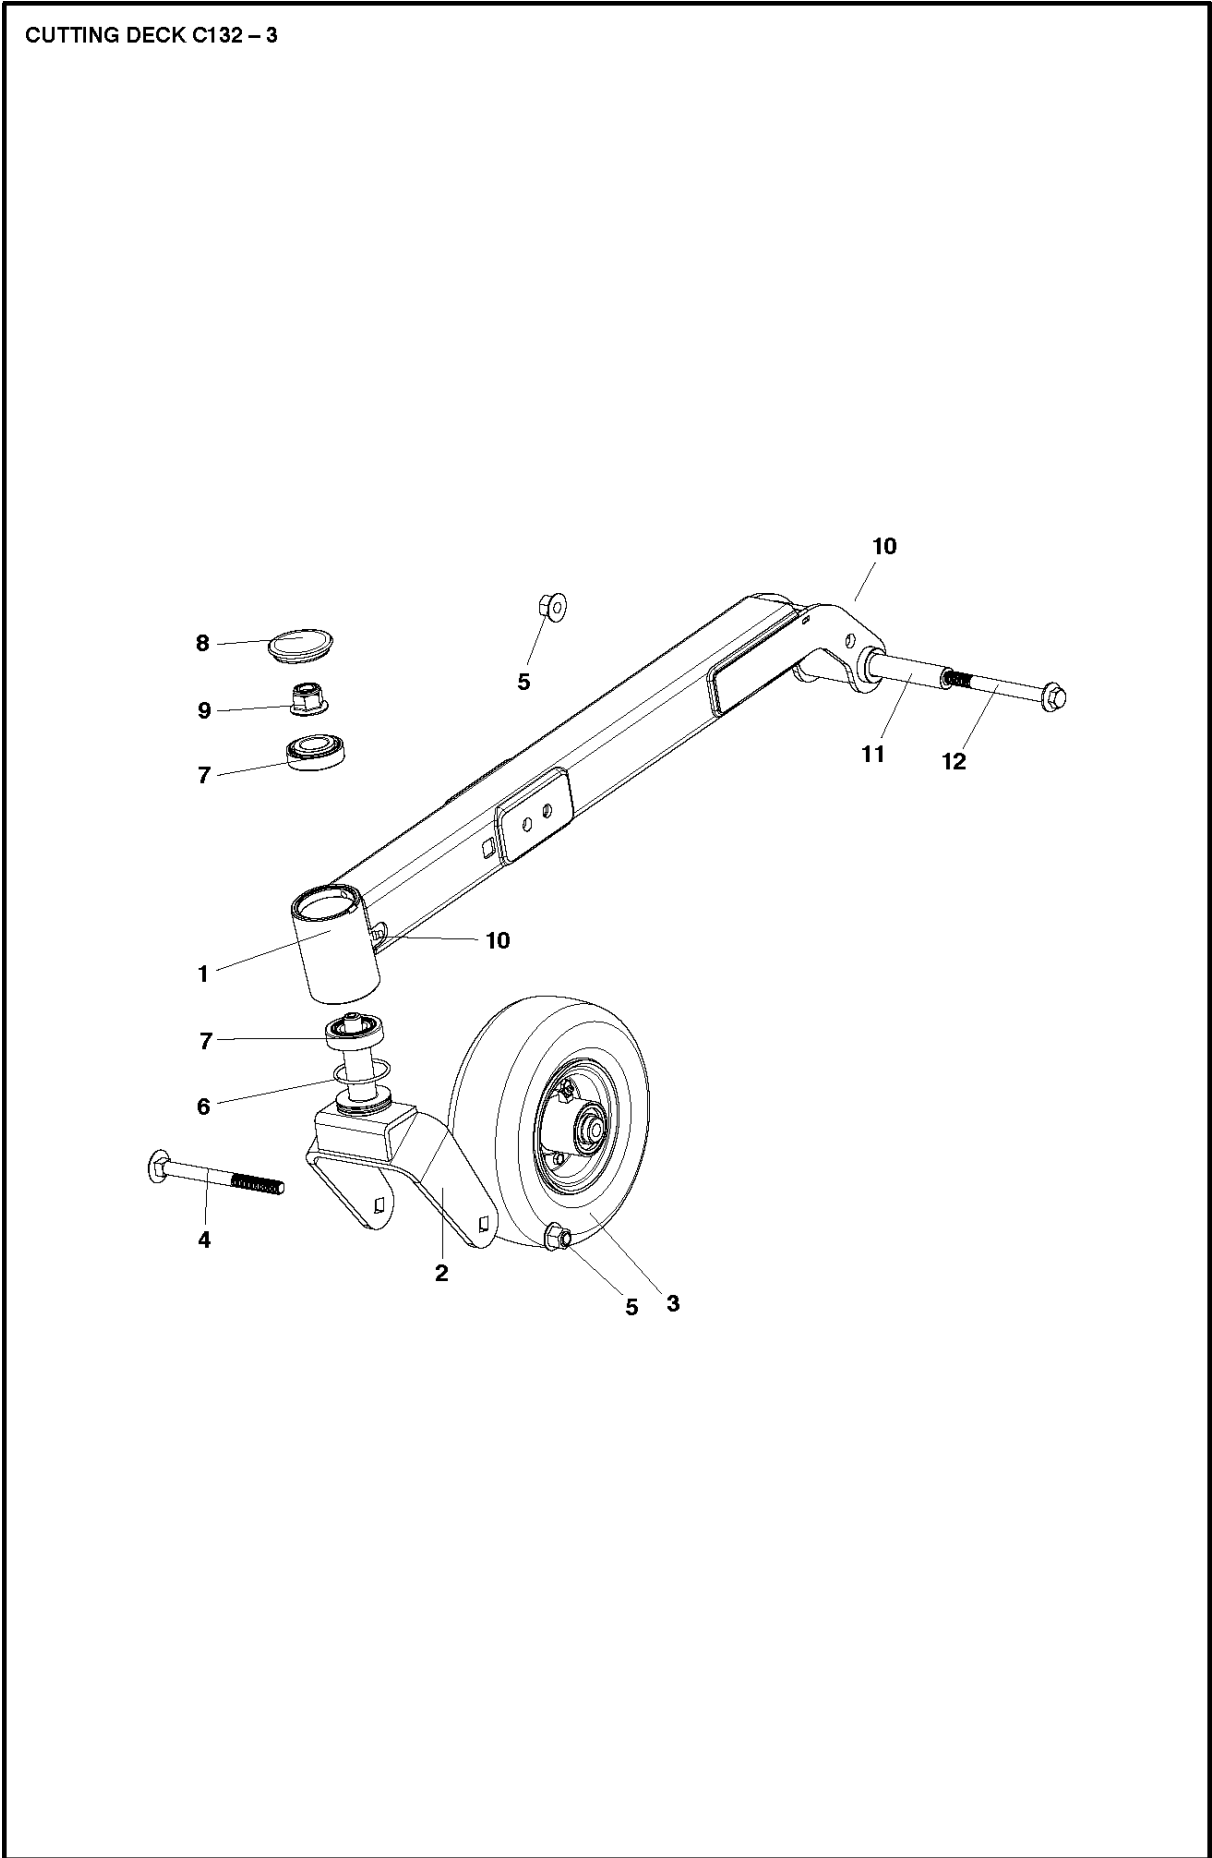

SPARE PARTS LIST

RIDERS

CUTTING DECK C132, 588124401,
2015-01

CUTTING DECK C132 - 6

Ref	Part No	Description	Remark	QTY KIT
1	574 85 62-02	SCREW		7
2	535 42 91-01	SPRING NUT		7
3	586 41 18-01	BELT COVER		1
4	586 41 19-01	BELT COVER		1
5	586 41 17-01	BELT COVER		1

52"/132CM CUTTING DECK

CUTTING DECK C132, 588124401, 2015-01

Ref	Part No	Description	Remark	QTY KIT
1	586 16 17-01	DECK SHELL ASSY		1
2	544 16 62-03	PLUG ASSY		1
3	506 57 01-07	SCREW EHHFM		3
4	506 91 62-03	BLIND RIVET NUT		3
5	586 22 55-01	REINFORCEMENT		2
6	586 22 54-01	WEAR PLATE		2
7	587 96 20-03	SCREW ITXCFSM		6
8	586 48 34-01	NUT CAP		6

52"/132CM CUTTING DECK

CUTTING DECK C132, 588124401, 2015-01

Ref	Part No	Description	Remark	QTY KIT
1	586 19 43-02	SUPPORTING ARM		1
2	586 22 24-01	FORK		1
3	585 06 62-01	PIVOT WHEEL ASSY		1
4	586 88 36-01	SCREW RSQM		1
5	576 64 57-06	NUT FLANGE		2
6	586 55 87-01	O-RING		1
7	586 55 86-01	ROLLER BEARING		2
8	586 22 20-01	DUST COVER		1
9	577 41 19-01	NUT FLANGE		1
10	738 88 10-01	LUBRICATION NIPPLE		2
11	586 23 67-01	DISTANCE		1
12	576 65 48-12	SCREW EHHFM		1