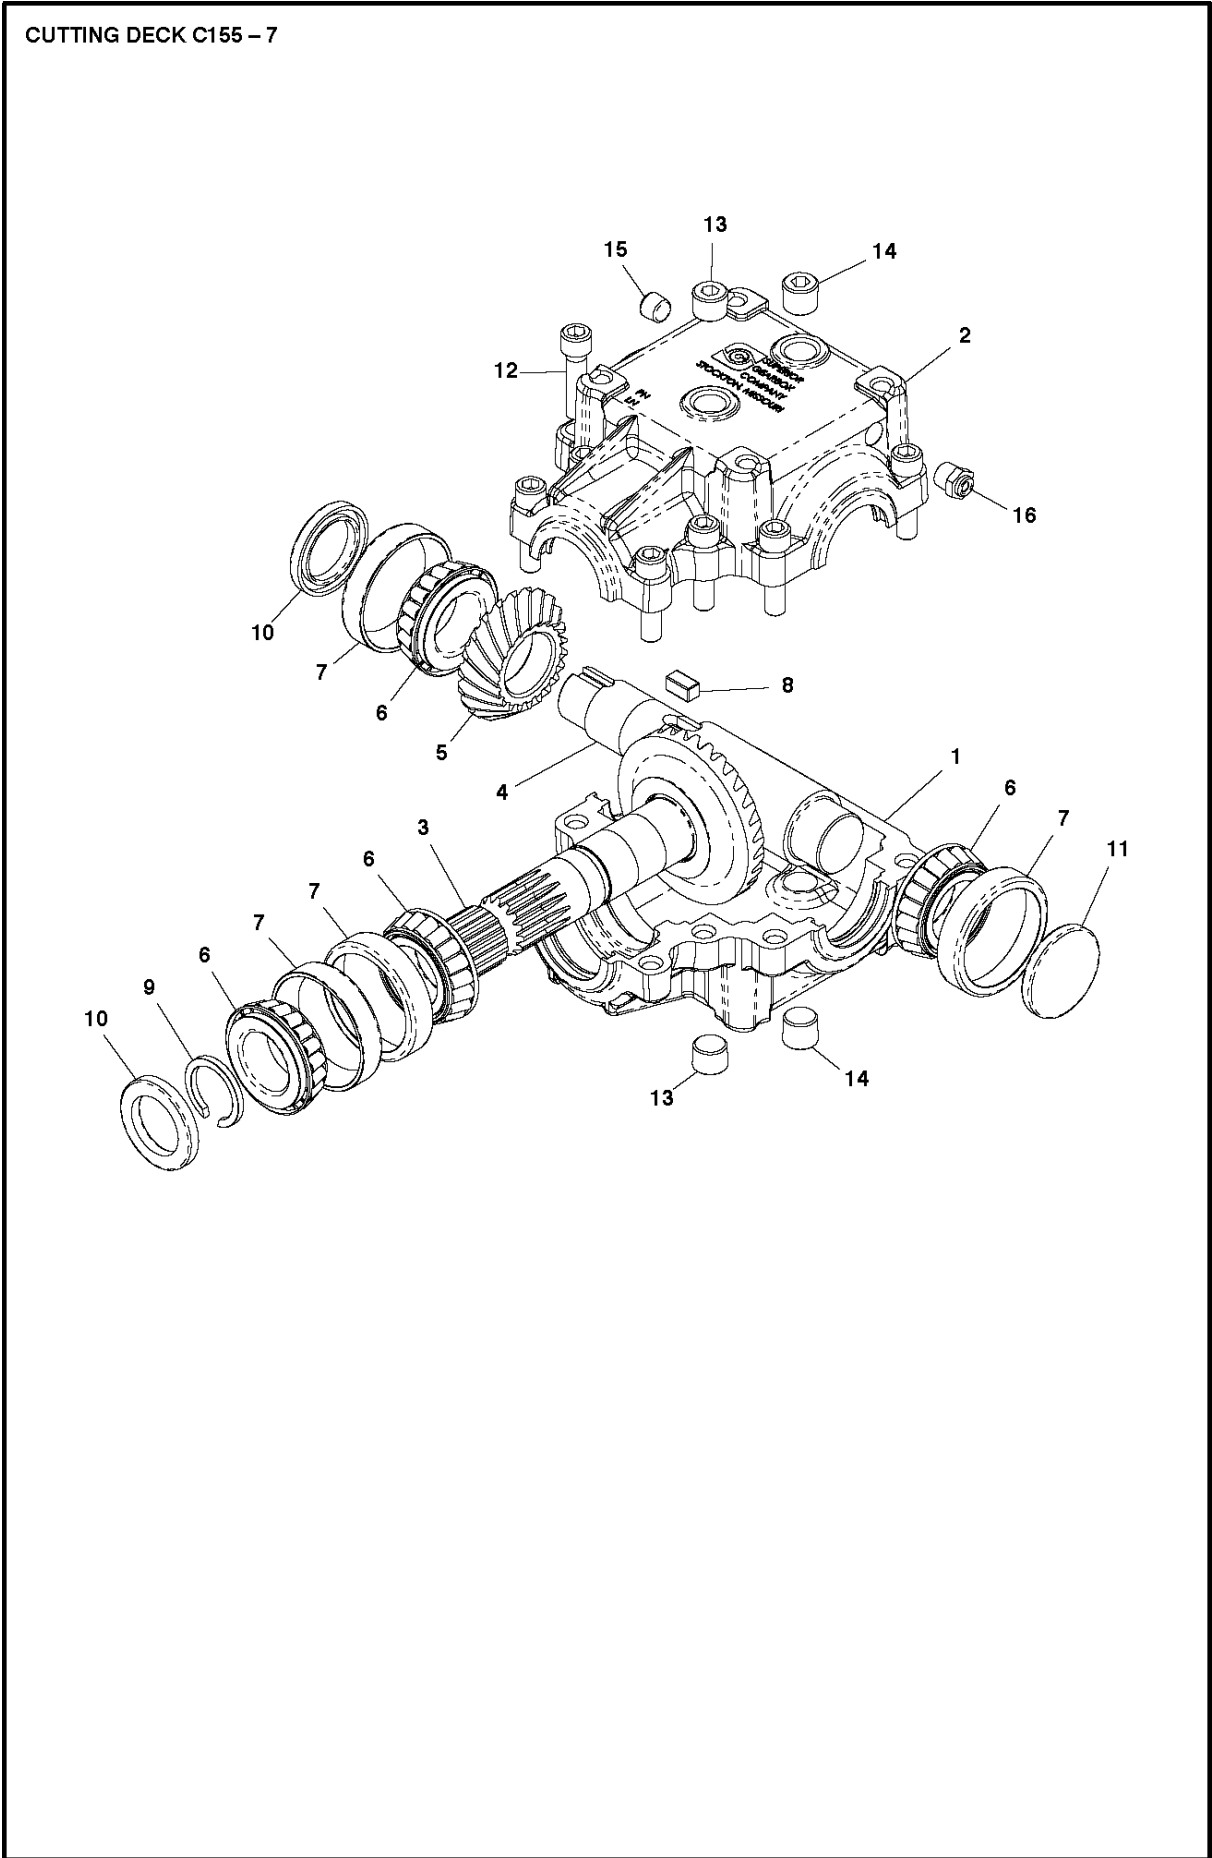

61"/155CM CUTTING DECK

CUTTING DECK C155, 588124601, 2015-01

Ref	Part No	Description	Remark	QTY KIT
1	588 42 19-01	HOUSING		1
2	588 42 20-01	HOUSING		1
3	588 42 21-01	SHAFT		1
4	588 42 22-01	SHAFT		1
5	588 42 23-01	GEAR		1
6	588 42 24-01	BEARING		4
7	588 42 25-01	BEARING RING		4
8	588 42 26-01	KEY		1
9	588 42 27-01	RETAINER RING		1
10	588 42 28-01	SEAL		2
11	588 42 29-01	CAP		1
12	588 42 30-01	BOLT		8
13	588 42 31-01	PLUG		2
14	588 42 32-01	PLUG		2
15	588 42 33-01	PLUG		1
16	588 42 35-01	PLUG		6