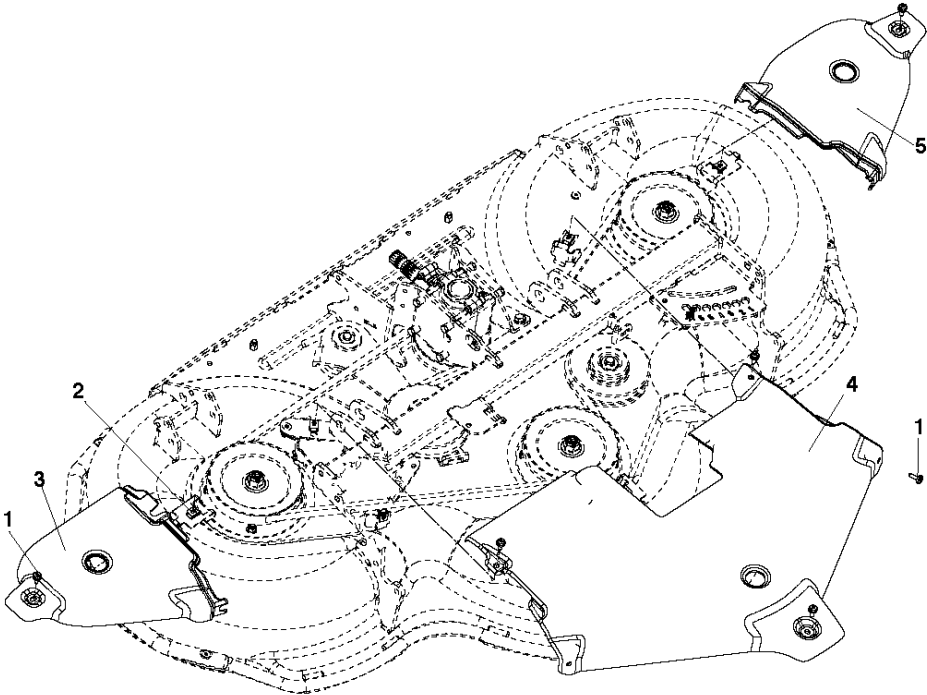

SPARE PARTS LIST

RIDERS

CUTTING DECK C155, 588124601,
2015-01

CUTTING DECK C155 - 6

Ref	Part No	Description	Remark	QTY KIT
1	574 85 62-02	SCREW		7
2	535 42 91-01	SPRING NUT		7
3	586 41 18-01	BELT COVER		1
4	586 41 19-01	BELT COVER		1
5	586 41 17-01	BELT COVER		1

61"/155CM CUTTING DECK

CUTTING DECK C155, 588124601, 2015-01

Ref	Part No	Description	Remark	QTY KIT
1	586 16 30-01	DECK SHELL ASSY		1
2	544 16 62-03	PLUG ASSY		1
3	506 57 01-07	SCREW EHHFM		3
4	506 91 62-03	BLIND RIVET NUT		3
5	586 23 88-01	REINFORCEMENT		2
6	586 23 91-01	WEAR PLATE		2
7	587 96 20-03	SCREW ITXCFSM		6
8	586 48 34-01	NUT CAP		6

Ref	Part No	Description	Remark	QTY KIT
1	586 22 42-01	CROSSBAR		1
2	579 59 59-01	COTTER		2
3	579 50 34-01	SPRING		2
4	735 31 13-20	E-CLIP		2
5	576 64 57-05	NUT FLANGE		8
6	586 36 70-01	COTTER		2
7	535 42 38-05	SCREW RSQM		2
8	576 64 57-04	NUT FLANGE		2
9	586 22 43-01	STAY		1
10	521 90 35-01	KNOB		1
11	586 22 51-01	SPRING		1
12	506 57 01-08	SCREW EHHFM		1
13	721 68 02-51	SPRING COTTER		1
14	506 95 17-04	ROD END		1
15	731 23 22-01	HEXAGON NUT		1
16	576 65 48-05	SCREW EHHFM		1
17	576 64 57-06	NUT FLANGE		3
18	586 22 53-01	GUIDE PLATE		1
19	586 22 53-02	GUIDE PLATE		1
20	587 96 19-02	SCREW ITXCSFM		6
21	506 89 58-01	COLLAR SCREW		2
22	587 63 94-01	SPRING WASHER		2
23	586 23 74-01	LOCKING PLATE		1
24	586 23 74-02	LOCKING PLATE		1
25	586 23 73-01	LOCKING BOLT		2
26	586 54 22-01	SPRING WASHER		2
27	586 54 29-01	FIXING WASHER		2
28	588 14 42-01	SUPPORT SHEET		1
29	576 82 31-01	WASHER		2
30	506 67 54-01	SCREW EHHFM		2
31	738 88 10-01	LUBRICATION NIPPLE		1