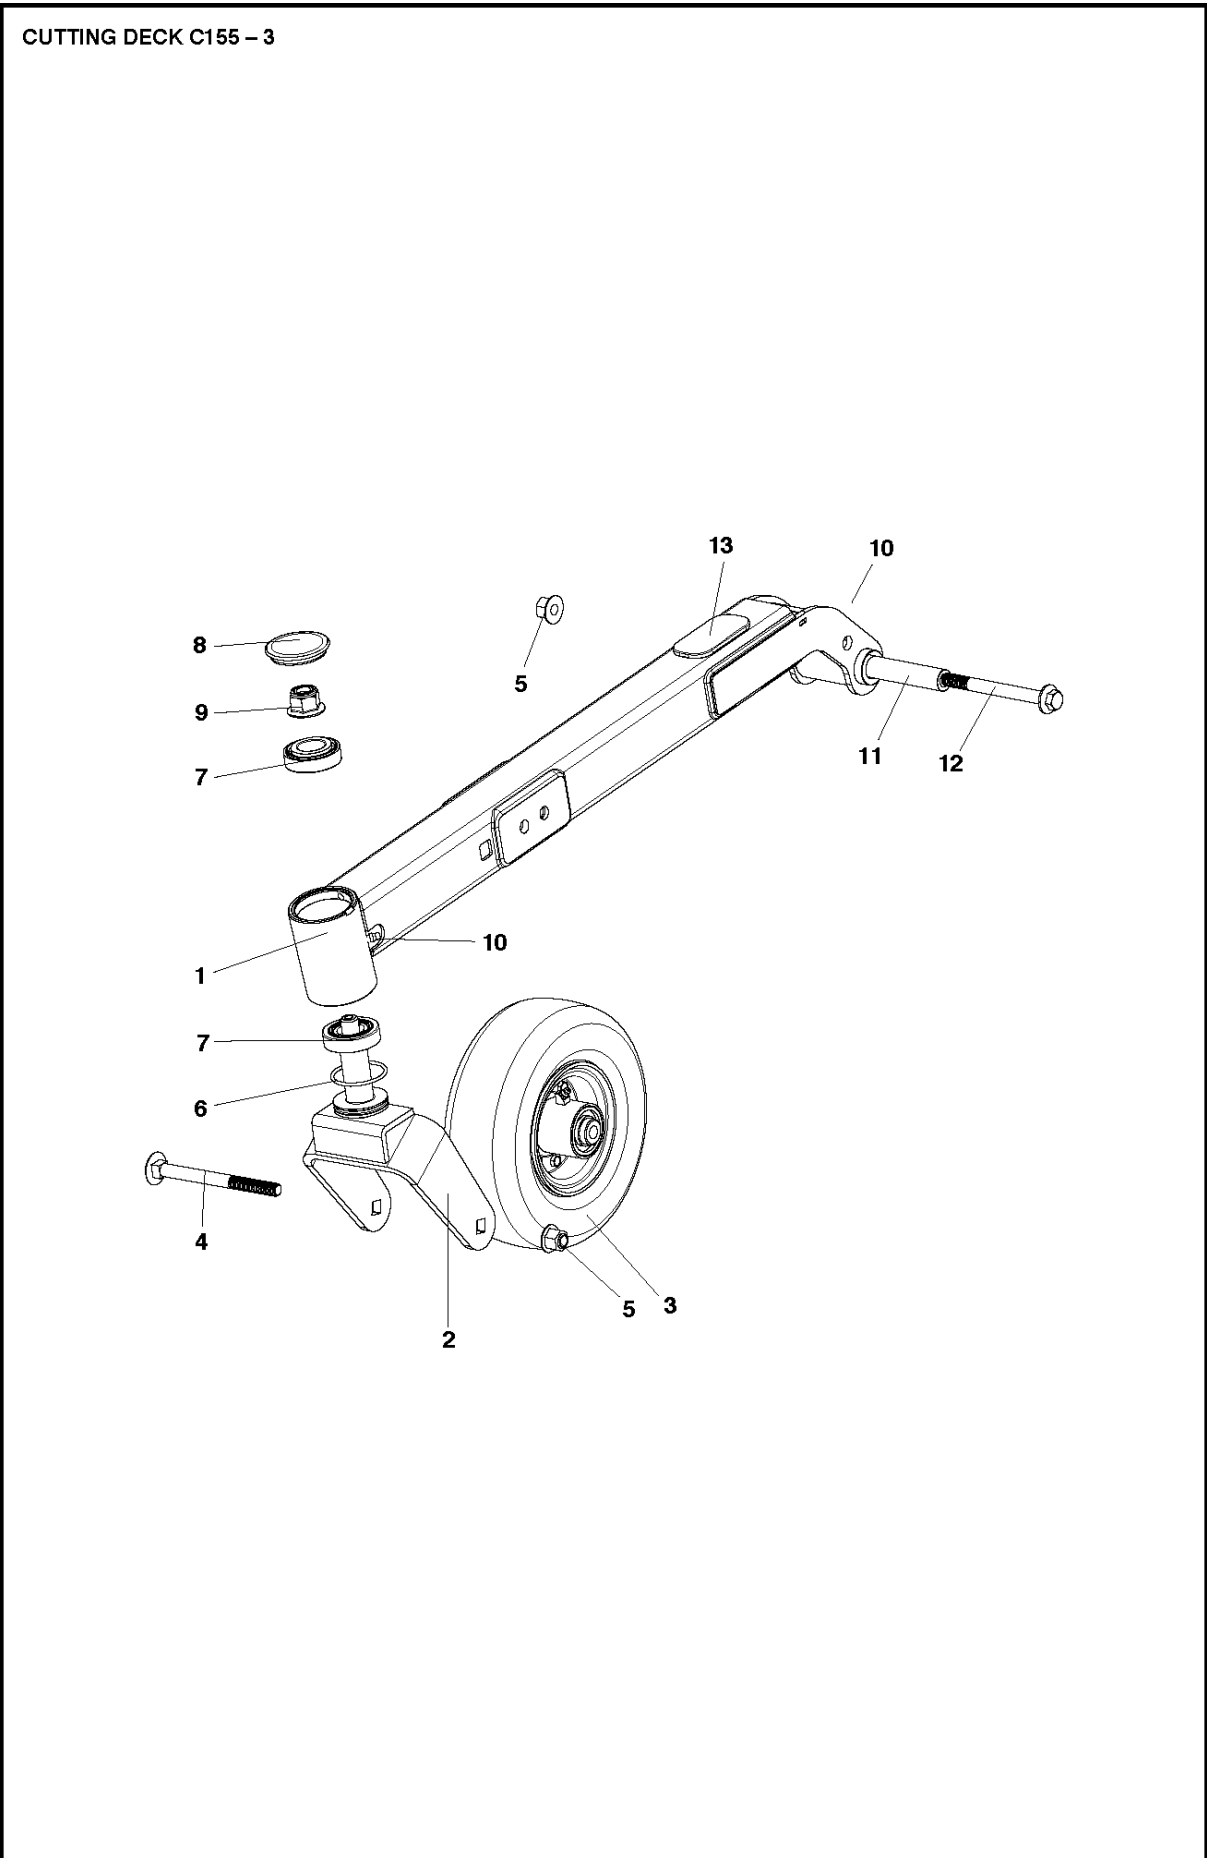

SPARE PARTS LIST

RIDERS

CUTTING DECK C155, 588124601,
2015-01

CUTTING DECK C155 - 6

Ref	Part No	Description	Remark	QTY KIT
1	574 85 62-02	SCREW		7
2	535 42 91-01	SPRING NUT		7
3	586 41 18-01	BELT COVER		1
4	586 41 19-01	BELT COVER		1
5	586 41 17-01	BELT COVER		1

61"/155CM CUTTING DECK

CUTTING DECK C155, 588124601, 2015-01

Ref	Part No	Description	Remark	QTY KIT
1	586 16 30-01	DECK SHELL ASSY		1
2	544 16 62-03	PLUG ASSY		1
3	506 57 01-07	SCREW EHHFM		3
4	506 91 62-03	BLIND RIVET NUT		3
5	586 23 88-01	REINFORCEMENT		2
6	586 23 91-01	WEAR PLATE		2
7	587 96 20-03	SCREW ITXCFSM		6
8	586 48 34-01	NUT CAP		6

Ref	Part No	Description	Remark	QTY KIT
1	586 22 42-01	CROSSBAR		1
2	579 59 59-01	COTTER		2
3	579 50 34-01	SPRING		2
4	735 31 13-20	E-CLIP		2
5	576 64 57-05	NUT FLANGE		8
6	586 36 70-01	COTTER		2
7	535 42 38-05	SCREW RSQM		2
8	576 64 57-04	NUT FLANGE		2
9	586 22 43-01	STAY		1
10	521 90 35-01	KNOB		1
11	586 22 51-01	SPRING		1
12	506 57 01-08	SCREW EHHFM		1
13	721 68 02-51	SPRING COTTER		1
14	506 95 17-04	ROD END		1
15	731 23 22-01	HEXAGON NUT		1
16	576 65 48-05	SCREW EHHFM		1
17	576 64 57-06	NUT FLANGE		3
18	586 22 53-01	GUIDE PLATE		1
19	586 22 53-02	GUIDE PLATE		1
20	587 96 19-02	SCREW ITXCSFM		6
21	506 89 58-01	COLLAR SCREW		2
22	587 63 94-01	SPRING WASHER		2
23	586 23 74-01	LOCKING PLATE		1
24	586 23 74-02	LOCKING PLATE		1
25	586 23 73-01	LOCKING BOLT		2
26	586 54 22-01	SPRING WASHER		2
27	586 54 29-01	FIXING WASHER		2
28	588 14 42-01	SUPPORT SHEET		1
29	576 82 31-01	WASHER		2
30	506 67 54-01	SCREW EHHFM		2
31	738 88 10-01	LUBRICATION NIPPLE		1