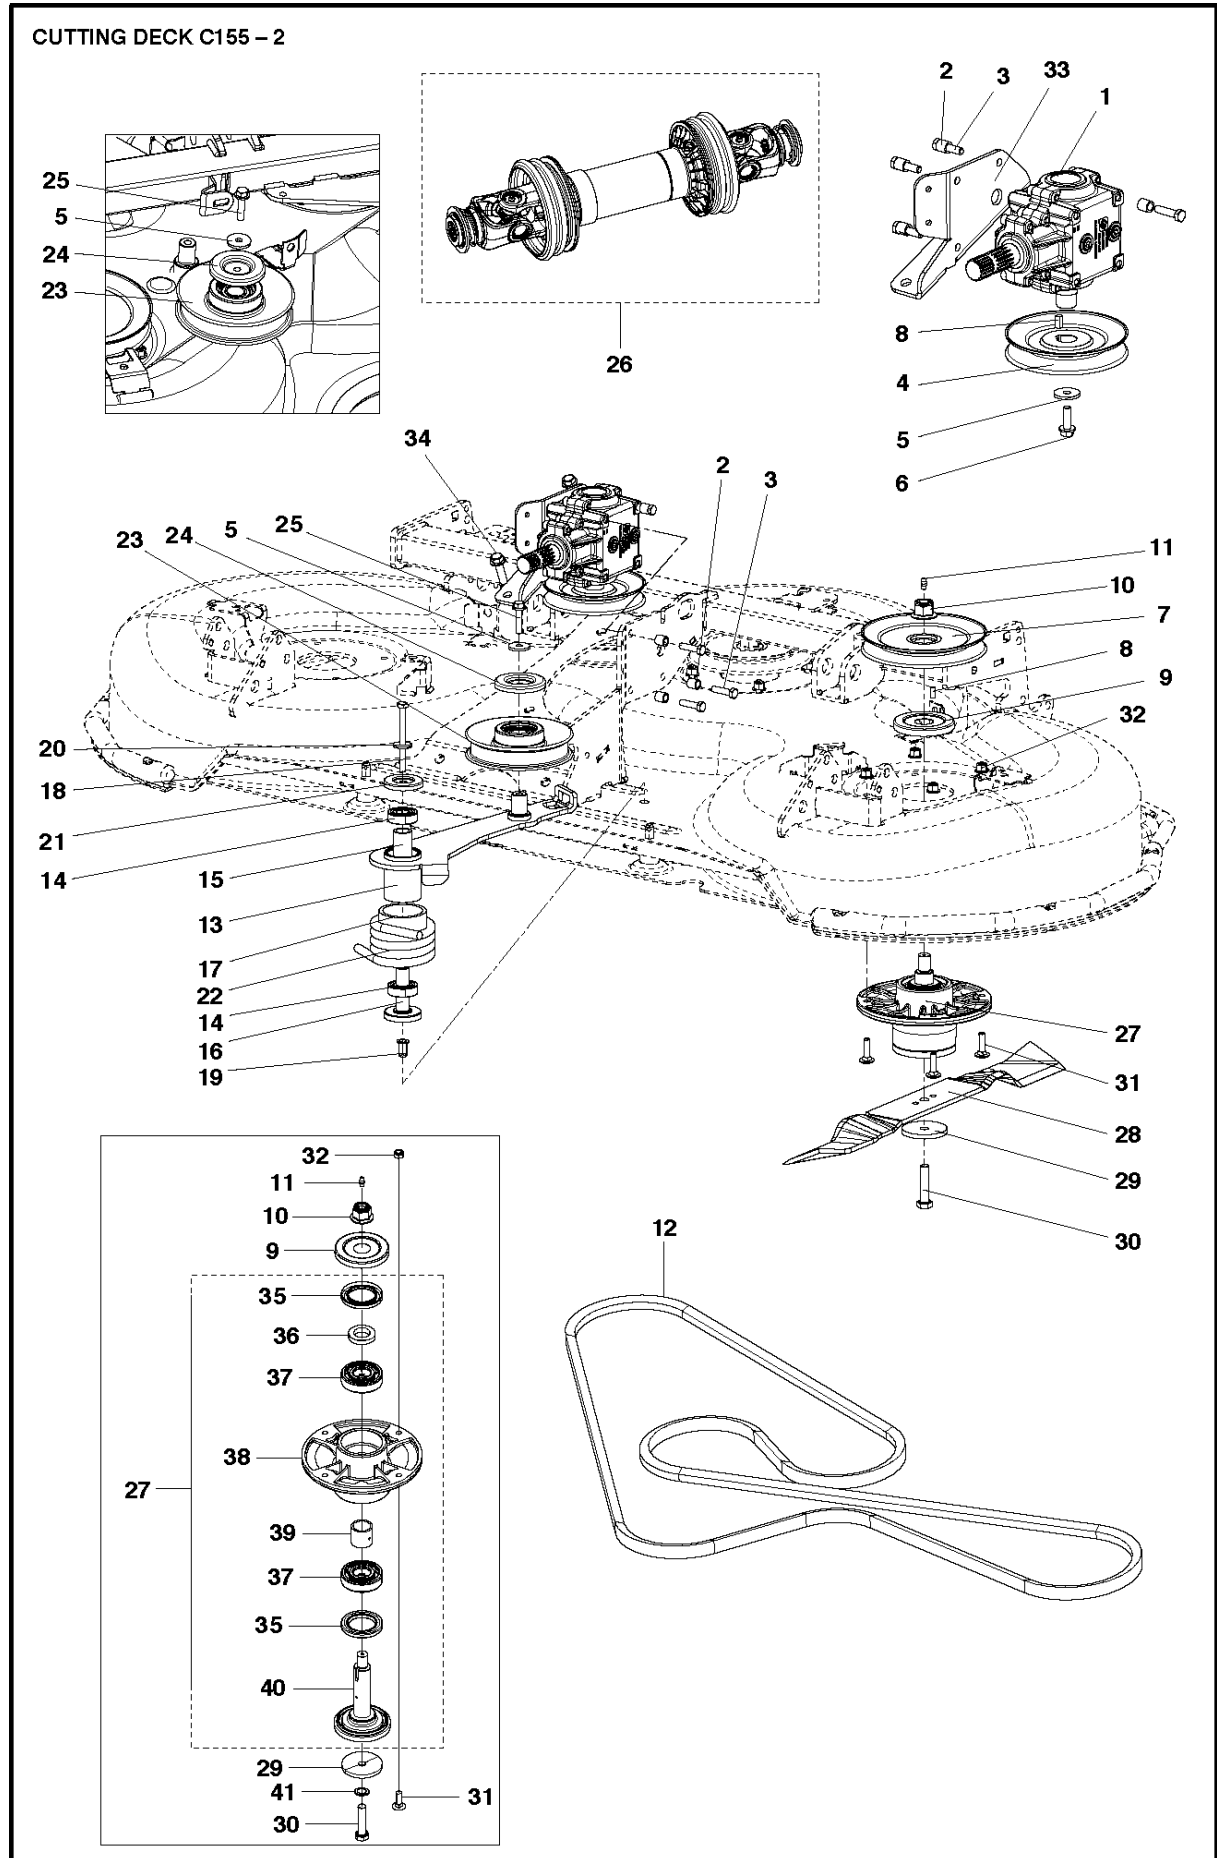

61"/155CM CUTTING DECK

CUTTING DECK C155, 588124601, 2015-01

Ref	Part No	Description	Remark	QTY	KIT
1	586 22 40-01	BEVEL GEAR		1	
2	585 87 73-01	SLEEVE		6	
3	504 02 13-02	SCREW		6	
4	585 14 51-01	PULLEY ASSY		1	
5	544 22 16-01	WASHER		3	
6	577 21 65-01	SCREW		1	
7	583 89 81-01	PULLEY ASSY		3	
8	506 53 35-01	PARALLEL KEY		4	
9	577 97 08-01	DUST COVER		3	
10	577 41 19-01	NUT FLANGE		3	
11	738 88 10-01	LUBRICATION NIPPLE		3	
12	585 87 75-02	BELT		1	
13	586 22 58-01	ARM		1	
14	738 22 03-19	BALL BEARING		2	
15	586 22 67-01	DISTANCE		1	
16	586 22 64-01	SHAFT		1	
17	525 46 56-01	SPACER		1	
18	725 24 69-51	SCREW EHHM		1	
19	506 91 62-03	BLIND RIVET NUT		1	
20	734 11 64-41	WASHER		1	
21	510 25 45-01	SHIELD		1	
22	586 22 61-01	SPRING		1	
23	585 12 81-01	BELT TENSIONER WHEEL ASSY		2	
24	587 48 83-01	DUST COVER		2	
25	506 57 01-06	SCREW EHHFM		2	
26	586 49 32-01	SHAFT ASSY		1	
27	577 16 22-01	BEARING HOUSING ASSY		3	
28	544 17 58-10	BLADE		3	
29	588 14 56-02	PLATE		3	
30	725 25 42-86	SCREW EHHM		3	
31	535 42 38-05	SCREW RSQM		12	
32	576 64 57-04	NUT FLANGE		12	
33	586 23 85-01	BRACKET		1	
34	506 67 54-01	SCREW EHHFM		2	
35	577 22 60-01	RADIAL SEAL		6	27
36	577 16 24-01	SPACER		3	27
37	580 39 80-01	BALL BEARING		6	27
38	578 01 61-01	BEARING HOUSING		3	27
39	577 20 78-01	SPACER		3	27
40	577 97 07-01	BLADE BRACKET		2	27
41	506 83 94-01	SPRING WASHER		3