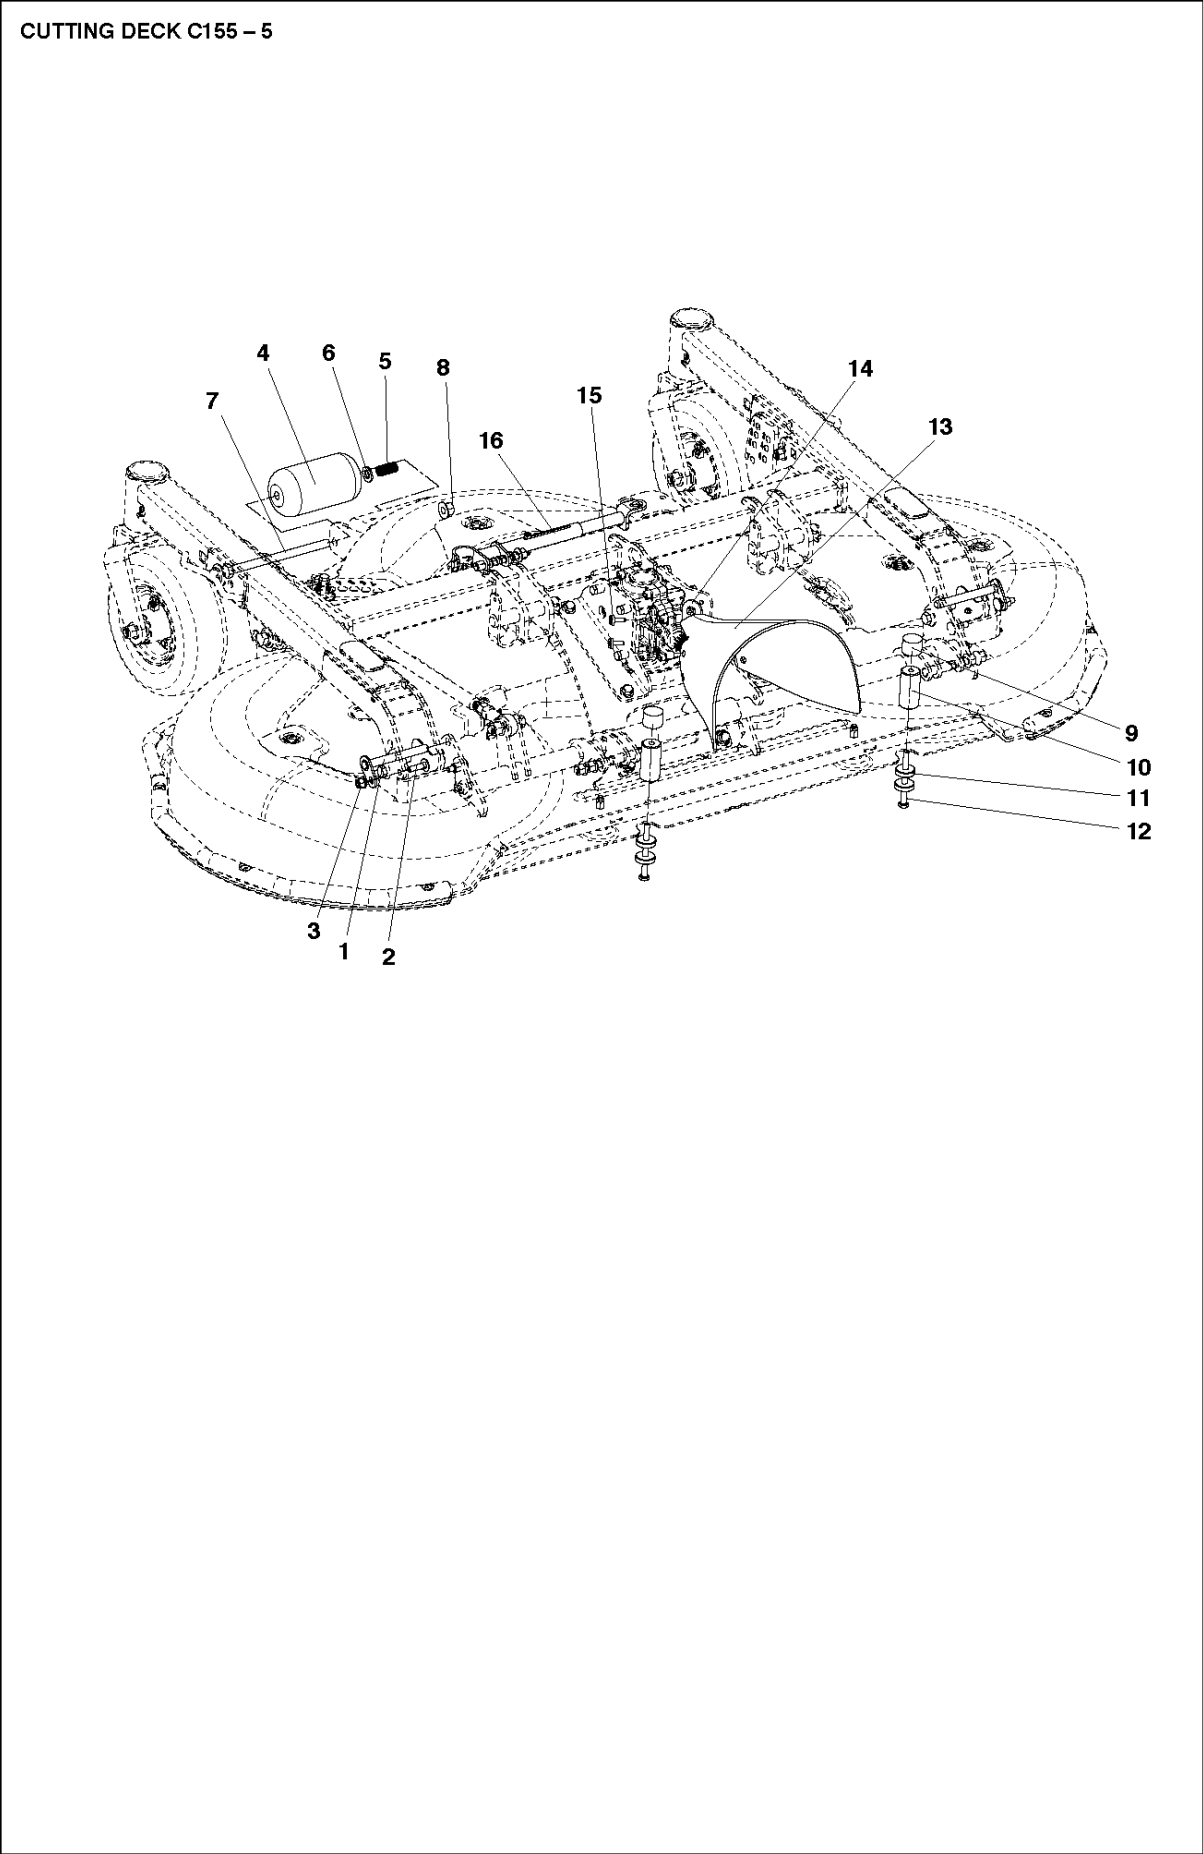

SPARE PARTS LIST

RIDERS

CUTTING DECK C155, 588124601,
2015-01

CUTTING DECK C155 - 6

Ref	Part No	Description	Remark	QTY KIT
1	574 85 62-02	SCREW		7
2	535 42 91-01	SPRING NUT		7
3	586 41 18-01	BELT COVER		1
4	586 41 19-01	BELT COVER		1
5	586 41 17-01	BELT COVER		1

61"/155CM CUTTING DECK

CUTTING DECK C155, 588124601, 2015-01

Ref	Part No	Description	Remark	QTY KIT
1	586 19 43-01	SUPPORTING ARM		1
2	586 22 24-01	FORK		1
3	585 06 62-01	PIVOT WHEEL ASSY		1
4	586 88 36-01	SCREW RSQM		1
5	576 64 57-06	NUT FLANGE		1
6	586 55 87-01	O-RING		2
7	586 55 86-01	ROLLER BEARING		1
8	586 22 20-01	DUST COVER		2
9	577 41 19-01	NUT FLANGE		1
10	738 88 10-01	LUBRICATION NIPPLE		1
11	586 23 67-01	DISTANCE		2
12	576 65 48-12	SCREW EHHFM		1
13	587 84 27-01	PLUG		1

Ref	Part No	Description	Remark	QTY KIT
1	586 22 42-01	CROSSBAR		1
2	579 59 59-01	COTTER		2
3	579 50 34-01	SPRING		2
4	735 31 13-20	E-CLIP		2
5	576 64 57-05	NUT FLANGE		8
6	586 36 70-01	COTTER		2
7	535 42 38-05	SCREW RSQM		2
8	576 64 57-04	NUT FLANGE		2
9	586 22 43-01	STAY		1
10	521 90 35-01	KNOB		1
11	586 22 51-01	SPRING		1
12	506 57 01-08	SCREW EHHFM		1
13	721 68 02-51	SPRING COTTER		1
14	506 95 17-04	ROD END		1
15	731 23 22-01	HEXAGON NUT		1
16	576 65 48-05	SCREW EHHFM		1
17	576 64 57-06	NUT FLANGE		3
18	586 22 53-01	GUIDE PLATE		1
19	586 22 53-02	GUIDE PLATE		1
20	587 96 19-02	SCREW ITXCSFM		6
21	506 89 58-01	COLLAR SCREW		2
22	587 63 94-01	SPRING WASHER		2
23	586 23 74-01	LOCKING PLATE		1
24	586 23 74-02	LOCKING PLATE		1
25	586 23 73-01	LOCKING BOLT		2
26	586 54 22-01	SPRING WASHER		2
27	586 54 29-01	FIXING WASHER		2
28	588 14 42-01	SUPPORT SHEET		1
29	576 82 31-01	WASHER		2
30	506 67 54-01	SCREW EHHFM		2
31	738 88 10-01	LUBRICATION NIPPLE		1