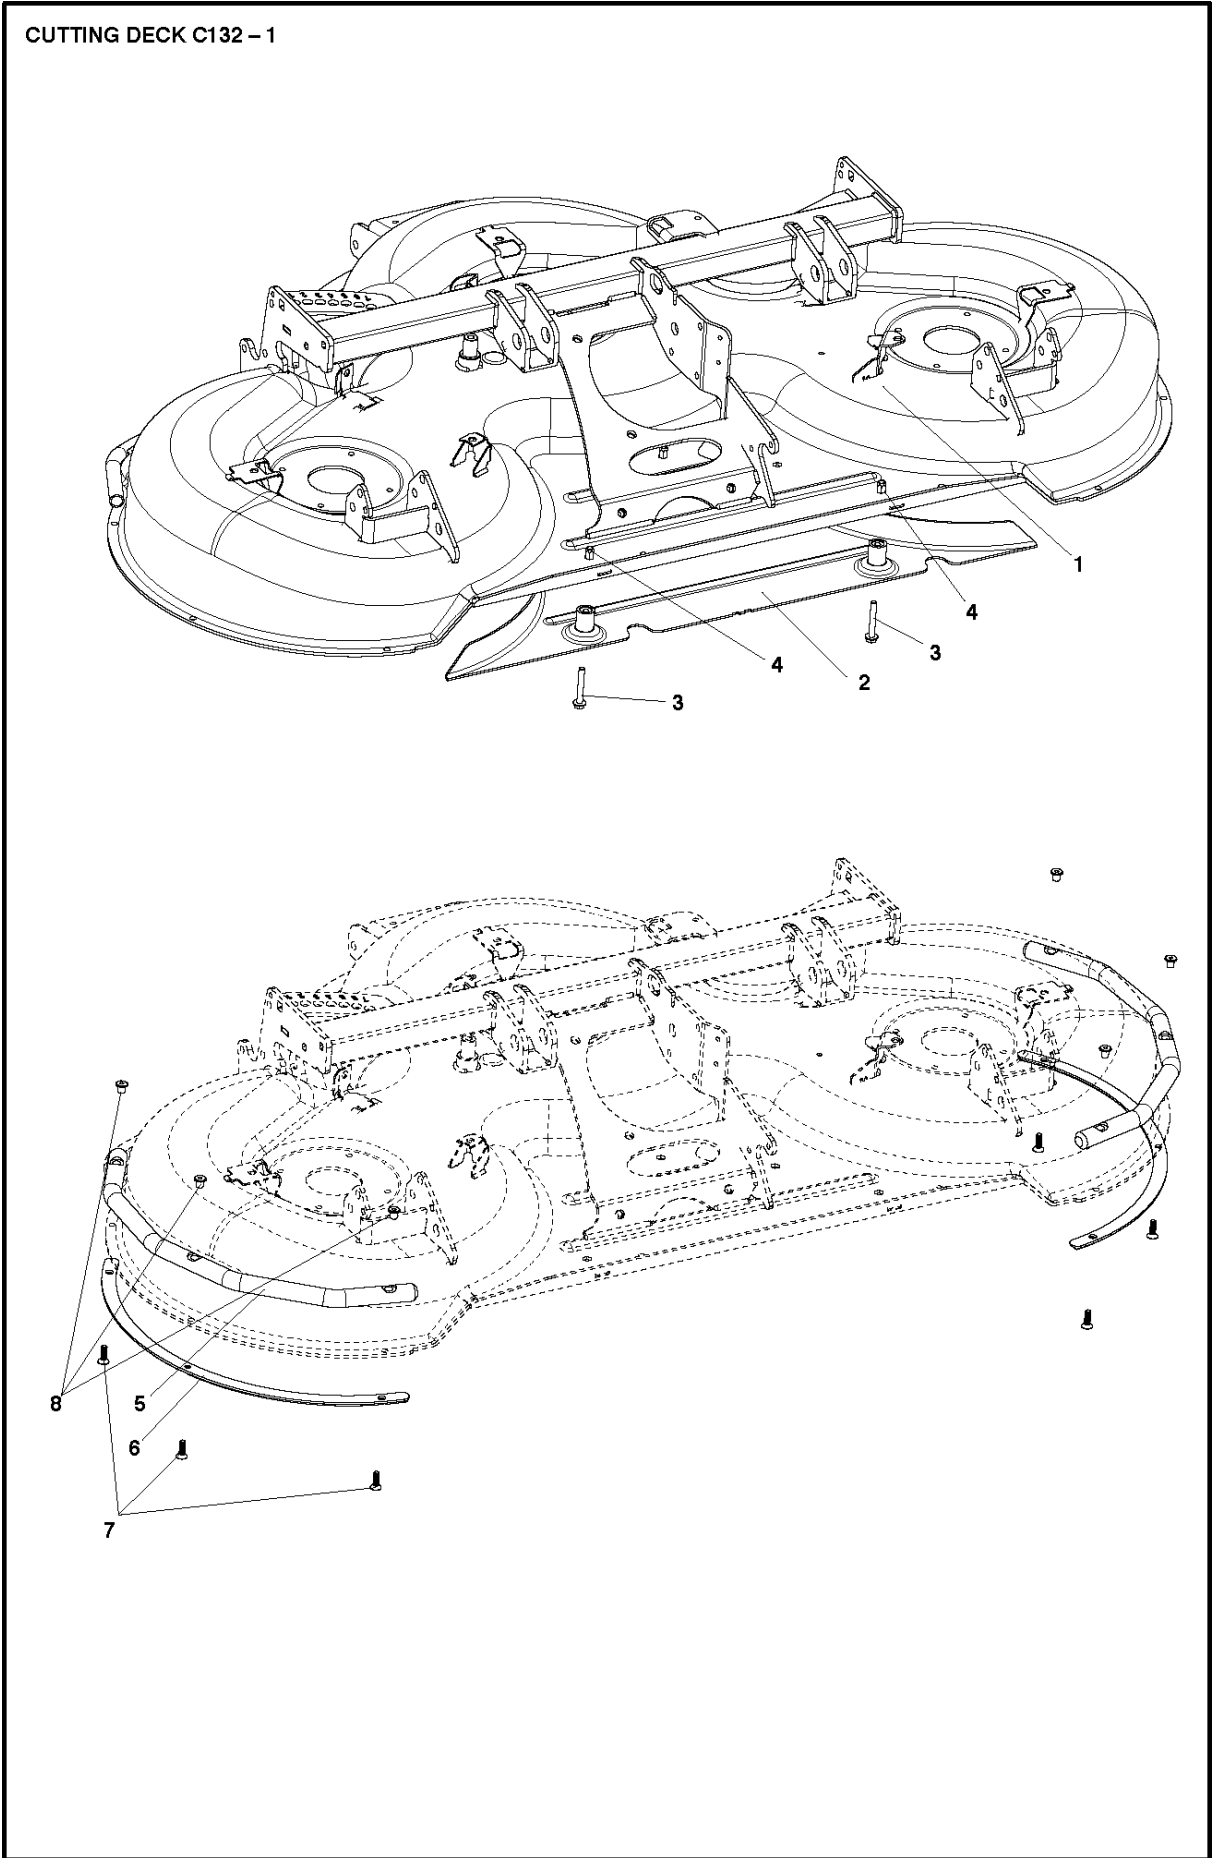

SPARE PARTS LIST

RIDERS

CUTTING DECK C155, 588124601,
2015-01

CUTTING DECK C155 - 6

Ref	Part No	Description	Remark	QTY KIT
1	574 85 62-02	SCREW		7
2	535 42 91-01	SPRING NUT		7
3	586 41 18-01	BELT COVER		1
4	586 41 19-01	BELT COVER		1
5	586 41 17-01	BELT COVER		1

61"/155CM CUTTING DECK

CUTTING DECK C155, 588124601, 2015-01

Ref	Part No	Description	Remark	QTY KIT
1	586 16 30-01	DECK SHELL ASSY		1
2	544 16 62-03	PLUG ASSY		1
3	506 57 01-07	SCREW EHHFM		3
4	506 91 62-03	BLIND RIVET NUT		3
5	586 23 88-01	REINFORCEMENT		2
6	586 23 91-01	WEAR PLATE		2
7	587 96 20-03	SCREW ITXCFSM		6
8	586 48 34-01	NUT CAP		6

Ref	Part No	Description	Remark	QTY KIT
1	586 22 42-01	CROSSBAR		1
2	579 59 59-01	COTTER		2
3	579 50 34-01	SPRING		2
4	735 31 13-20	E-CLIP		2
5	576 64 57-05	NUT FLANGE		8
6	586 36 70-01	COTTER		2
7	535 42 38-05	SCREW RSQM		2
8	576 64 57-04	NUT FLANGE		2
9	586 22 43-01	STAY		1
10	521 90 35-01	KNOB		1
11	586 22 51-01	SPRING		1
12	506 57 01-08	SCREW EHHFM		1
13	721 68 02-51	SPRING COTTER		1
14	506 95 17-04	ROD END		1
15	731 23 22-01	HEXAGON NUT		1
16	576 65 48-05	SCREW EHHFM		1
17	576 64 57-06	NUT FLANGE		3
18	586 22 53-01	GUIDE PLATE		1
19	586 22 53-02	GUIDE PLATE		1
20	587 96 19-02	SCREW ITXCSFM		6
21	506 89 58-01	COLLAR SCREW		2
22	587 63 94-01	SPRING WASHER		2
23	586 23 74-01	LOCKING PLATE		1
24	586 23 74-02	LOCKING PLATE		1
25	586 23 73-01	LOCKING BOLT		2
26	586 54 22-01	SPRING WASHER		2
27	586 54 29-01	FIXING WASHER		2
28	588 14 42-01	SUPPORT SHEET		1
29	576 82 31-01	WASHER		2
30	506 67 54-01	SCREW EHHFM		2
31	738 88 10-01	LUBRICATION NIPPLE		1