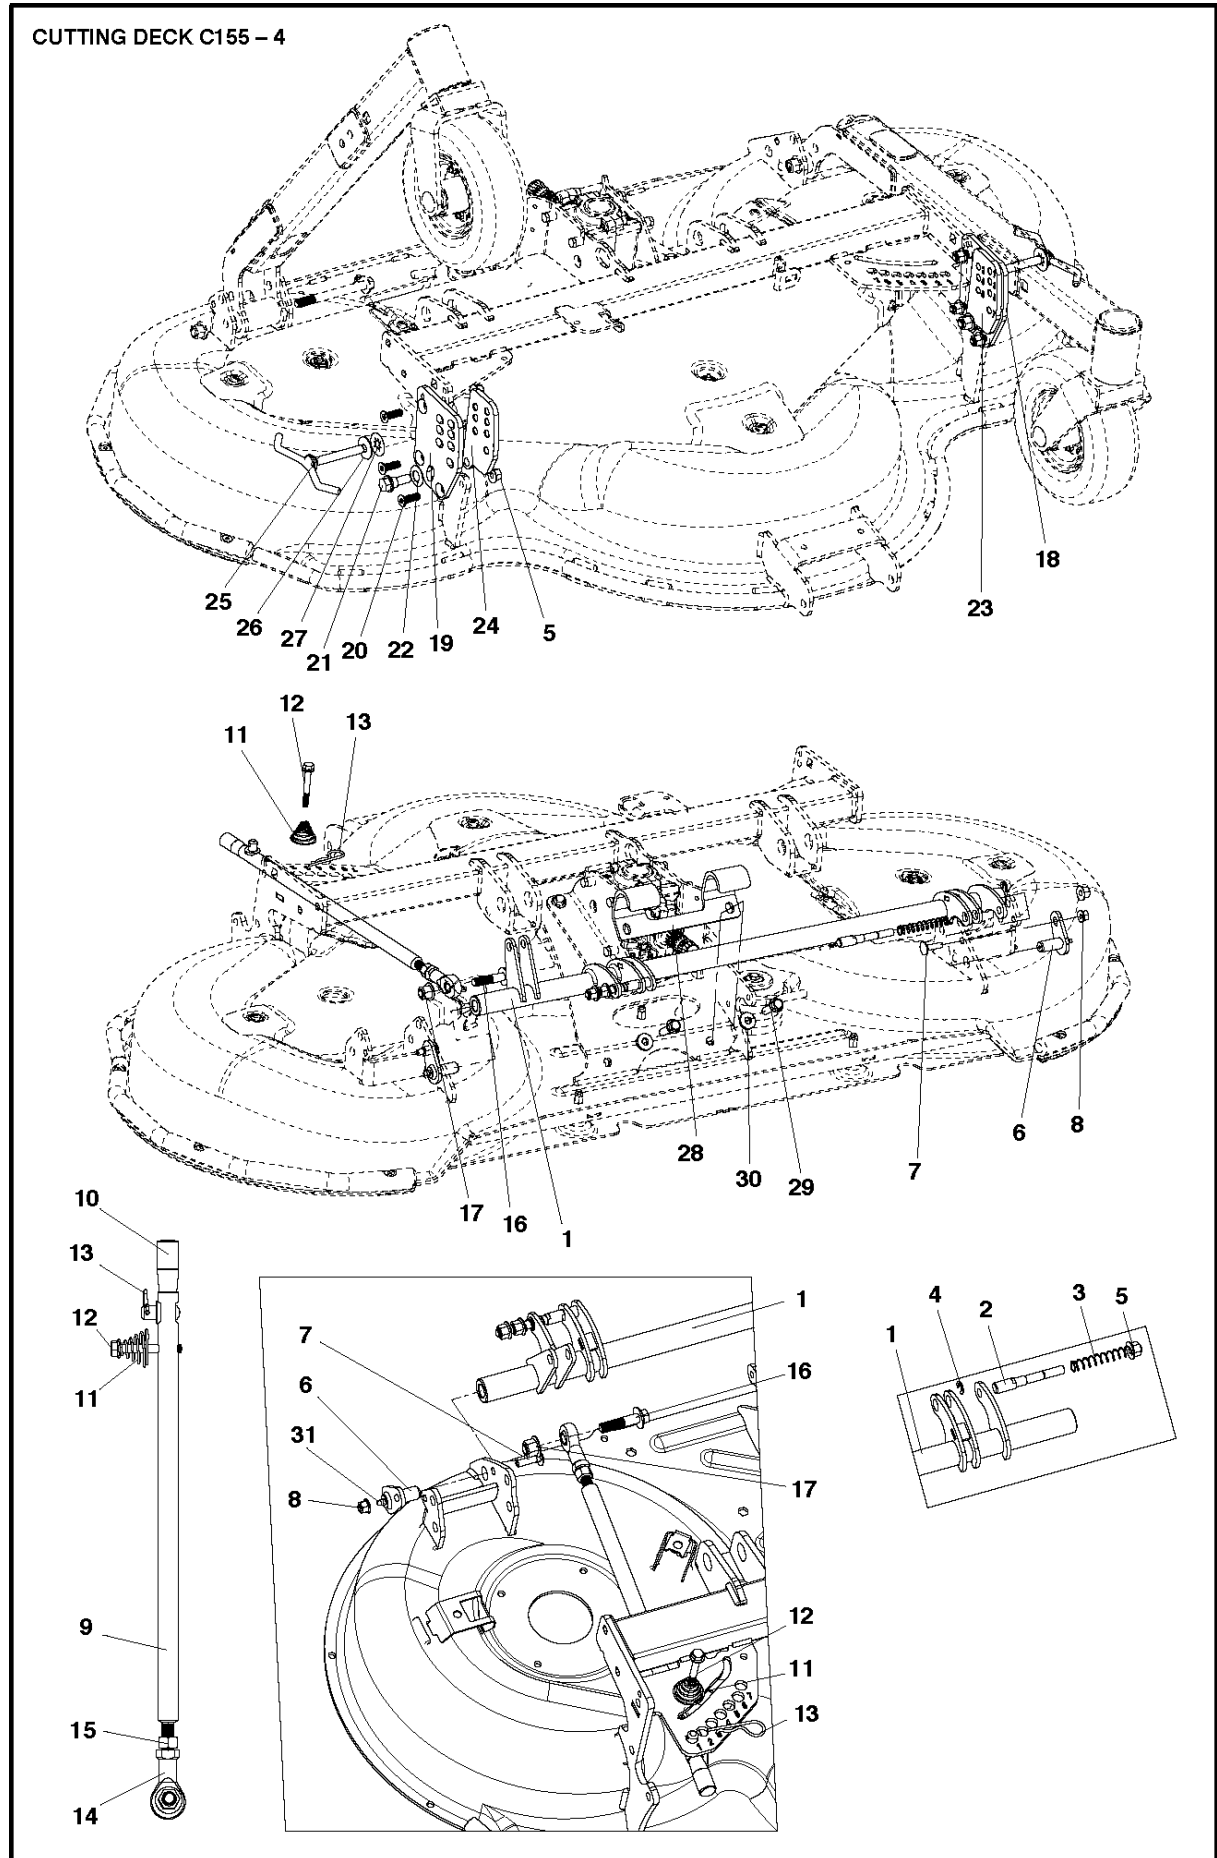

SPARE PARTS LIST

RIDERS

CUTTING DECK C155, 588124601,
2015-01

CUTTING DECK C155 - 6

Ref	Part No	Description	Remark	QTY KIT
1	574 85 62-02	SCREW		7
2	535 42 91-01	SPRING NUT		7
3	586 41 18-01	BELT COVER		1
4	586 41 19-01	BELT COVER		1
5	586 41 17-01	BELT COVER		1

61"/155CM CUTTING DECK

CUTTING DECK C155, 588124601, 2015-01

Ref	Part No	Description	Remark	QTY KIT
1	586 19 43-01	SUPPORTING ARM		1
2	586 22 24-01	FORK		1
3	585 06 62-01	PIVOT WHEEL ASSY		1
4	586 88 36-01	SCREW RSQM		1
5	576 64 57-06	NUT FLANGE		1
6	586 55 87-01	O-RING		2
7	586 55 86-01	ROLLER BEARING		1
8	586 22 20-01	DUST COVER		2
9	577 41 19-01	NUT FLANGE		1
10	738 88 10-01	LUBRICATION NIPPLE		1
11	586 23 67-01	DISTANCE		2
12	576 65 48-12	SCREW EHHFM		1
13	587 84 27-01	PLUG		1

Ref	Part No	Description	Remark	QTY KIT
1	586 22 42-01	CROSSBAR		1
2	579 59 59-01	COTTER		2
3	579 50 34-01	SPRING		2
4	735 31 13-20	E-CLIP		2
5	576 64 57-05	NUT FLANGE		8
6	586 36 70-01	COTTER		2
7	535 42 38-05	SCREW RSQM		2
8	576 64 57-04	NUT FLANGE		2
9	586 22 43-01	STAY		1
10	521 90 35-01	KNOB		1
11	586 22 51-01	SPRING		1
12	506 57 01-08	SCREW EHHFM		1
13	721 68 02-51	SPRING COTTER		1
14	506 95 17-04	ROD END		1
15	731 23 22-01	HEXAGON NUT		1
16	576 65 48-05	SCREW EHHFM		1
17	576 64 57-06	NUT FLANGE		3
18	586 22 53-01	GUIDE PLATE		1
19	586 22 53-02	GUIDE PLATE		1
20	587 96 19-02	SCREW ITXCSFM		6
21	506 89 58-01	COLLAR SCREW		2
22	587 63 94-01	SPRING WASHER		2
23	586 23 74-01	LOCKING PLATE		1
24	586 23 74-02	LOCKING PLATE		1
25	586 23 73-01	LOCKING BOLT		2
26	586 54 22-01	SPRING WASHER		2
27	586 54 29-01	FIXING WASHER		2
28	588 14 42-01	SUPPORT SHEET		1
29	576 82 31-01	WASHER		2
30	506 67 54-01	SCREW EHHFM		2
31	738 88 10-01	LUBRICATION NIPPLE		1