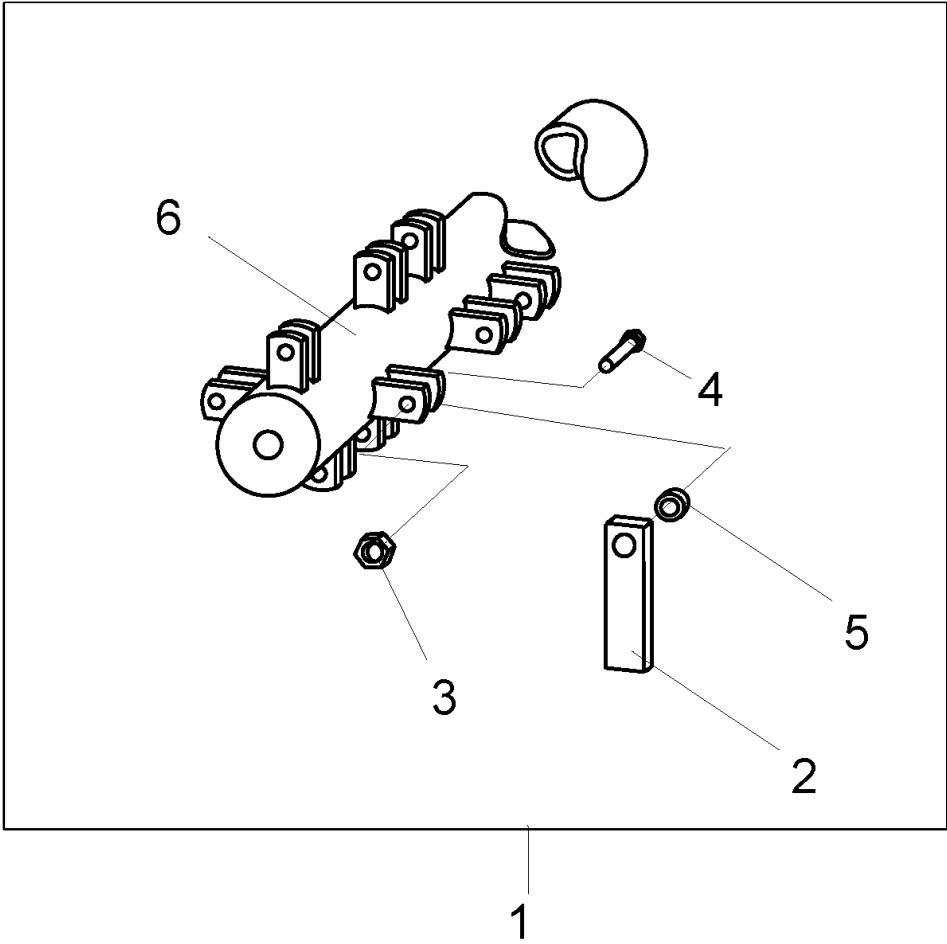

# SPARE PARTS LIST

## ACCESSORIES AND TOOLS

LAWN RAKE AXLE, T-60366, 966968402,  
2015-08

**KOVA**

KONEPAJA A. VANNE

T- 60366  
LAWN RAKE AXLE  
966 96 84-02, Small

PRODUCT COMPLETE

LAWN RAKE AXLE, T-60366, 966968402, 2015-08

Ref	Part No	Description	Remark	QTY KIT
1	585 98 27-01	SHAFT ASSY		1
2	535 46 66-88	TINE		52
3	531 02 12-19	NUT		52
4	531 02 11-99	SCREW		52
5	535 46 66-89	COLLAR		52
6	585 98 28-01	SHAFT		1