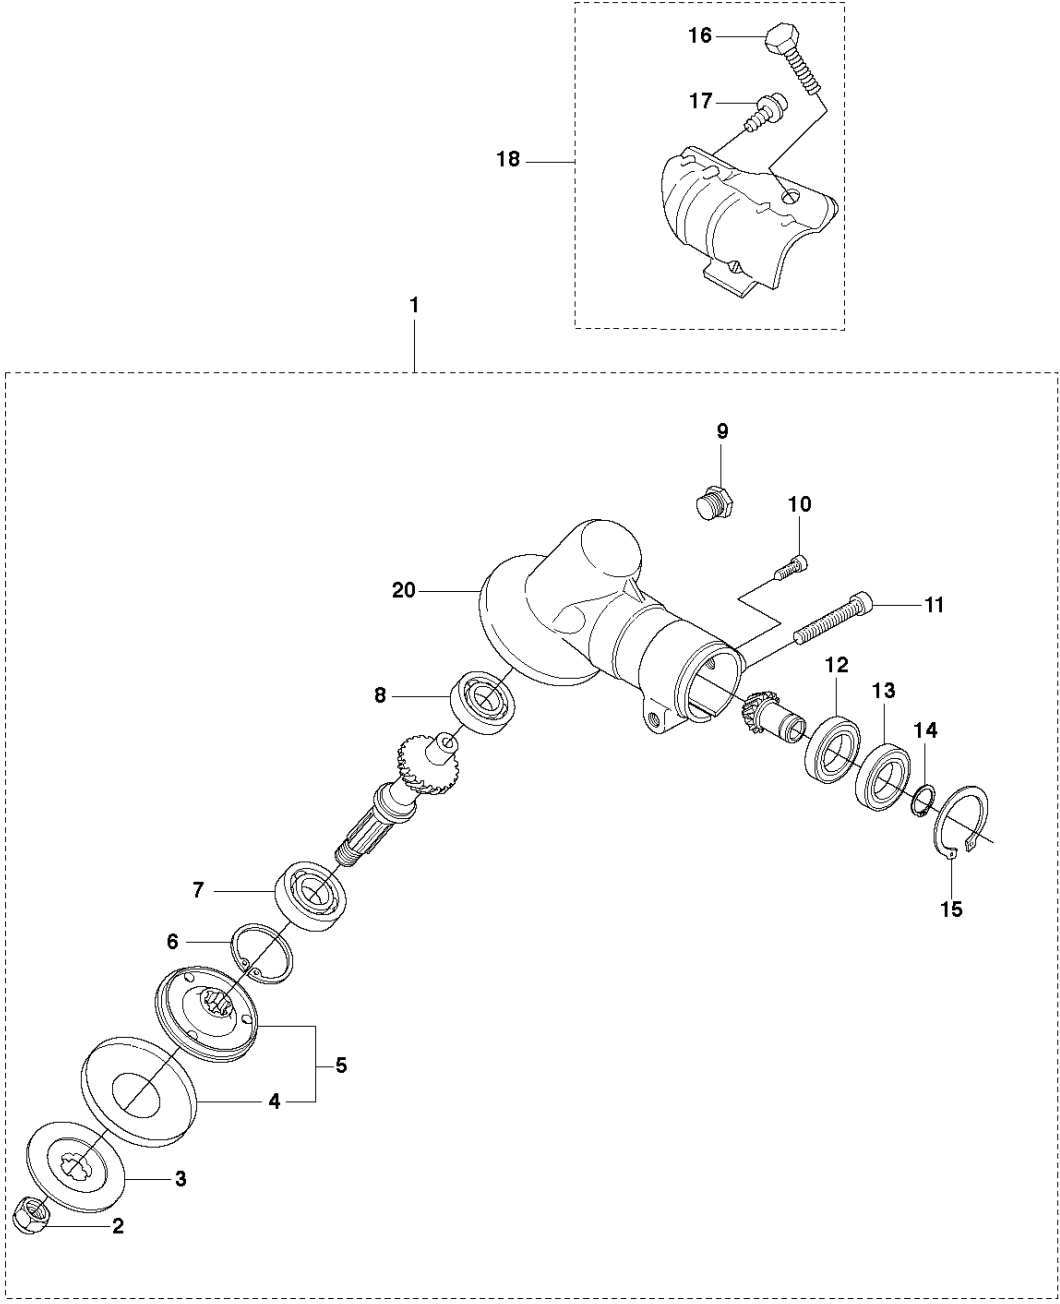

SPARE PARTS LIST

ACCESSORIES AND TOOLS

BRUSHCUTTER ATTACHMENT BCA850
(967185901)

B TA850
BEVEL GEAR

BEVEL GEAR

BRUSHCUTTER ATTACHMENT BCA850 (967185901)

Ref	Part No	Description	Remark	QTY	KIT
1	537 19 92-02	BEVEL GEAR ASSY		1	
2	503 85 63-01	NUT		1	1
3	537 28 56-01	SUPPORT FLANGE		1	1
4	537 29 26-01	CUP		1	1
5	537 23 49-01	DRIVER ASSY		1	1
6	735 31 28-10	CIRCLIP		1	1
7	503 25 24-01	BALL BEARING		1	1
8	738 21 98-00	BALL BEARING		1	1
9	503 20 15-01	SCREW IHHM		1	1
10	503 20 14-12	SCREW IHSCFMO		1	1
11	503 20 07-25	SCREW IHSCFM		1	1
12	738 21 99-00	BALL BEARING		1	1
13	738 21 99-02	BALL BEARING		1	1
14	735 31 11-00	CIRCLIP		1	1
15	735 31 25-10	CIRCLIP		1	1
16	725 23 70-51	SCREW		1	18
17	503 20 07-12	SCREW IHSCFM		1	18
18	574 30 69-01	CLAMP	Captive screws	1	
20	537 33 37-01	GEAR HOUSING		1	

ATTACHMENTS

BRUSHCUTTER ATTACHMENT BCA850 (967185901)

Ref	Part No	Description	Remark	QTY	KIT
1	587 98 81-01	TUBE ASSY		1	
2	735 58 08-10	LOCKWASHER		1	1
3	537 08 27-01	TUBE		1	1
4	587 41 46-01	PLUG		1	1
5	503 78 52-02	SUPPORTING BEARING		1	1
6	587 41 17-01	DRIVE SHAFT		1	1
7	588 11 79-01	COMBINATION GUARD		1	
8	576 27 56-01	SCREW ITXSCFT		1	7
9	503 79 88-01	BLADE		1	7
10	502 11 46-02	SOCKET WRENCH		1	
11	537 31 29-01	TRANSPORT GUARD		1	
12	502 28 59-01	STOP		1	
13	537 13 04-02	KNOB		1	
14	537 35 36-01	LOOP		1	
15	537 35 01-01	LOOP		1	
16	725 23 31-51	SCREW		1	
17	537 21 62-01	HARNESS		1	
18	502 02 28-01	HOOK		1	
19	502 02 30-02	LOCK		1	18
20	586 34 10-01	SPRING		1	18
21	502 02 29-02	HOOK		1	18
22	735 31 09-20	E-CLIP		1	18
23	503 89 01-01	SUPPORT CUP		1	
24	503 99 78-04	HANDLE		1	
25	504 00 13-03	GRASS BLADE		1	
26	583 93 83-01	CLIP		1	

Illustrated Parts List - IPL Update

Product Name(s)

BCA850

Description of change

New combination guard and screw.

Comments

Backward compatible.

Introduced from