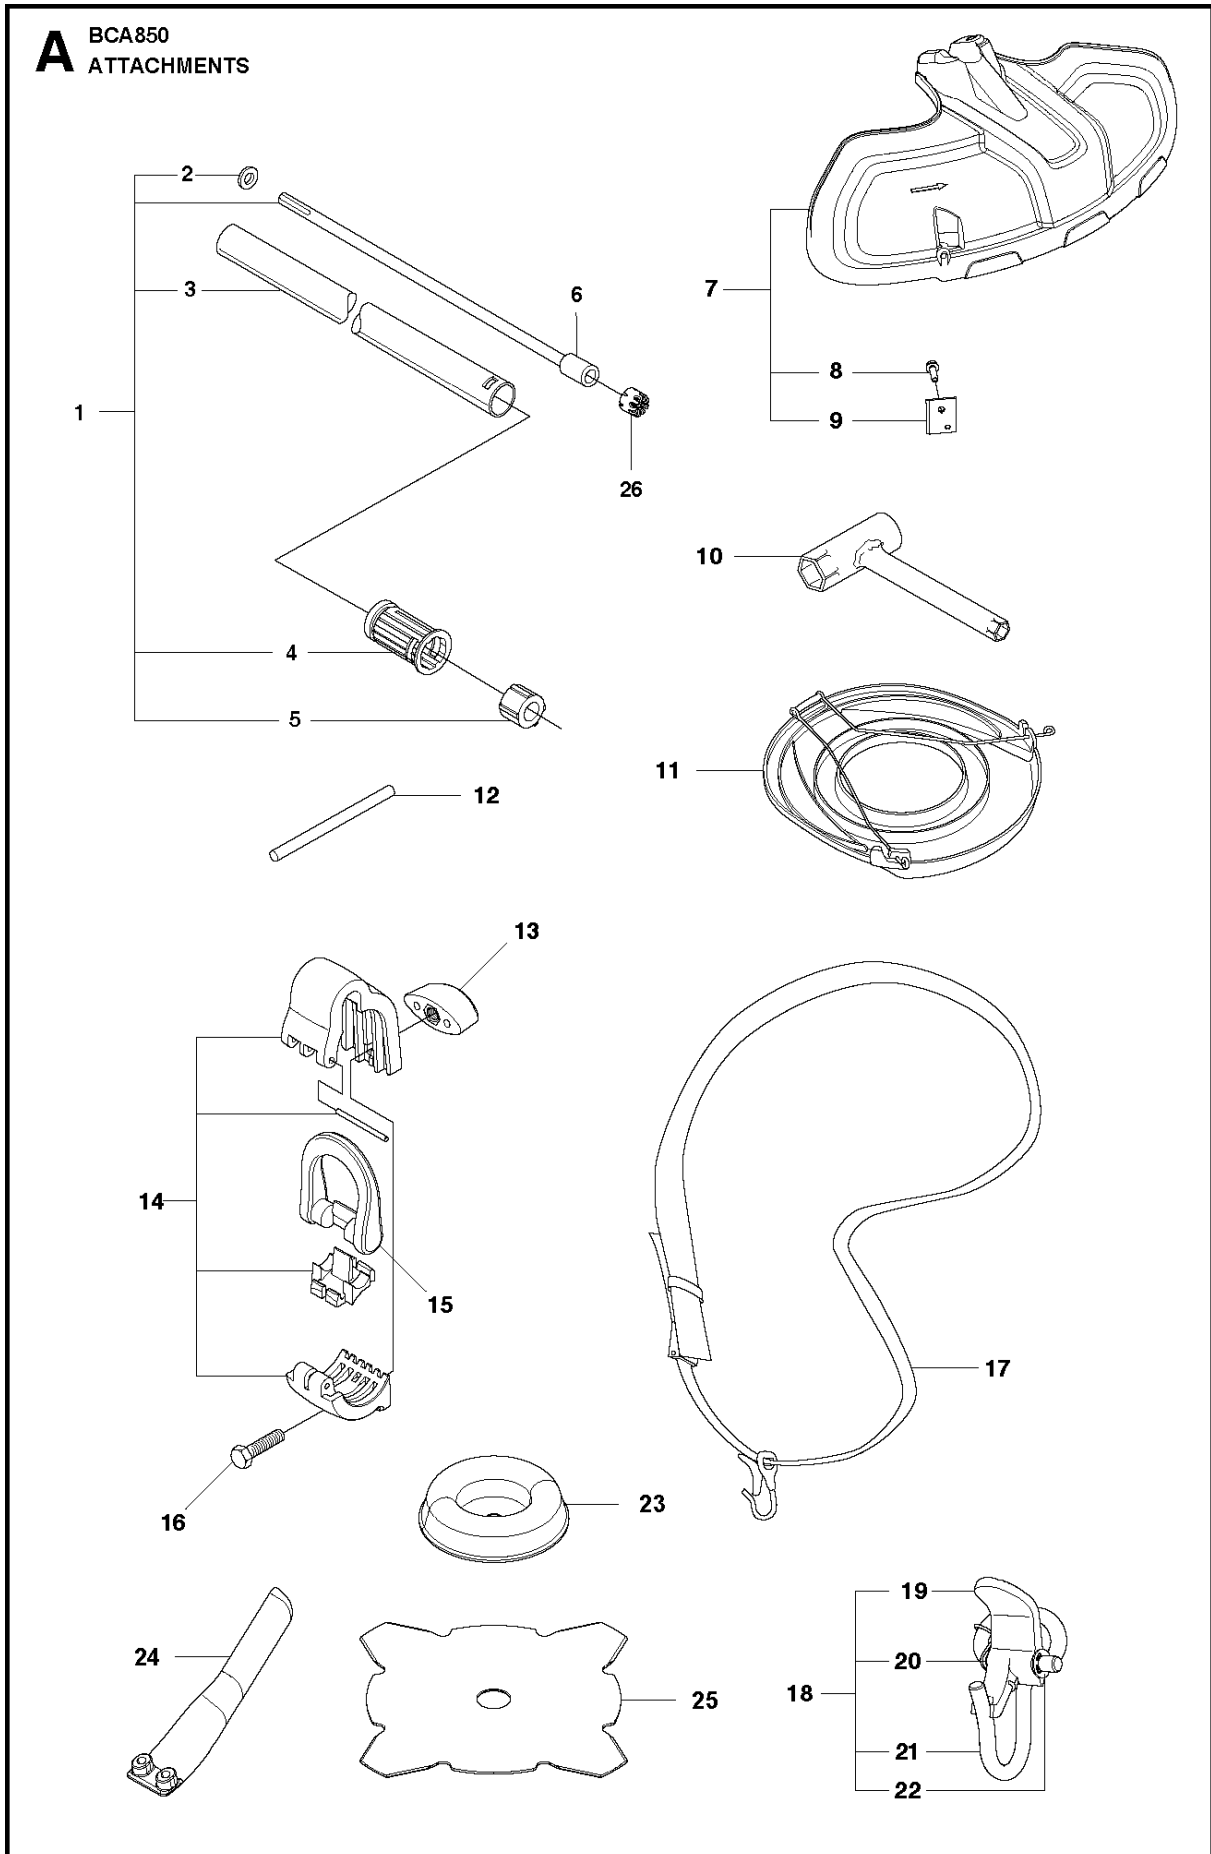

SPARE PARTS LIST

ACCESSORIES AND TOOLS

BRUSHCUTTER ATTACHMENT BCA850
(967185901)

B TA850
BEVEL GEAR

BEVEL GEAR

BRUSHCUTTER ATTACHMENT BCA850 (967185901)

Ref	Part No	Description	Remark	QTY	KIT
1	537 19 92-02	BEVEL GEAR ASSY		1	
2	503 85 63-01	NUT		1	1
3	537 28 56-01	SUPPORT FLANGE		1	1
4	537 29 26-01	CUP		1	1
5	537 23 49-01	DRIVER ASSY		1	1
6	735 31 28-10	CIRCLIP		1	1
7	503 25 24-01	BALL BEARING		1	1
8	738 21 98-00	BALL BEARING		1	1
9	503 20 15-01	SCREW IHHM		1	1
10	503 20 14-12	SCREW IHSCFMO		1	1
11	503 20 07-25	SCREW IHSCFM		1	1
12	738 21 99-00	BALL BEARING		1	1
13	738 21 99-02	BALL BEARING		1	1
14	735 31 11-00	CIRCLIP		1	1
15	735 31 25-10	CIRCLIP		1	1
16	725 23 70-51	SCREW		1	18
17	503 20 07-12	SCREW IHSCFM		1	18
18	574 30 69-01	CLAMP	Captive screws	1	
20	537 33 37-01	GEAR HOUSING		1	

ATTACHMENTS

BRUSHCUTTER ATTACHMENT BCA850 (967185901)

Ref	Part No	Description	Remark	QTY	KIT
1	587 98 81-01	TUBE ASSY		1	
2	735 58 08-10	LOCKWASHER		1	1
3	537 08 27-01	TUBE		1	1
4	587 41 46-01	PLUG		1	1
5	503 78 52-02	SUPPORTING BEARING		1	1
6	587 41 17-01	DRIVE SHAFT		1	1
7	588 11 79-01	COMBINATION GUARD		1	
8	576 27 56-01	SCREW ITXSCFT		1	7
9	503 79 88-01	BLADE		1	7
10	502 11 46-02	SOCKET WRENCH		1	
11	537 31 29-01	TRANSPORT GUARD		1	
12	502 28 59-01	STOP		1	
13	537 13 04-02	KNOB		1	
14	537 35 36-01	LOOP		1	
15	537 35 01-01	LOOP		1	
16	725 23 31-51	SCREW		1	
17	537 21 62-01	HARNESS		1	
18	502 02 28-01	HOOK		1	
19	502 02 30-02	LOCK		1	18
20	586 34 10-01	SPRING		1	18
21	502 02 29-02	HOOK		1	18
22	735 31 09-20	E-CLIP		1	18
23	503 89 01-01	SUPPORT CUP		1	
24	503 99 78-04	HANDLE		1	
25	504 00 13-03	GRASS BLADE		1	
26	583 93 83-01	CLIP		1	

Illustrated Parts List - IPL Update

Product Name(s)

BCA850

Description of change

New combination guard and screw.

Comments

Backward compatible.

Introduced from