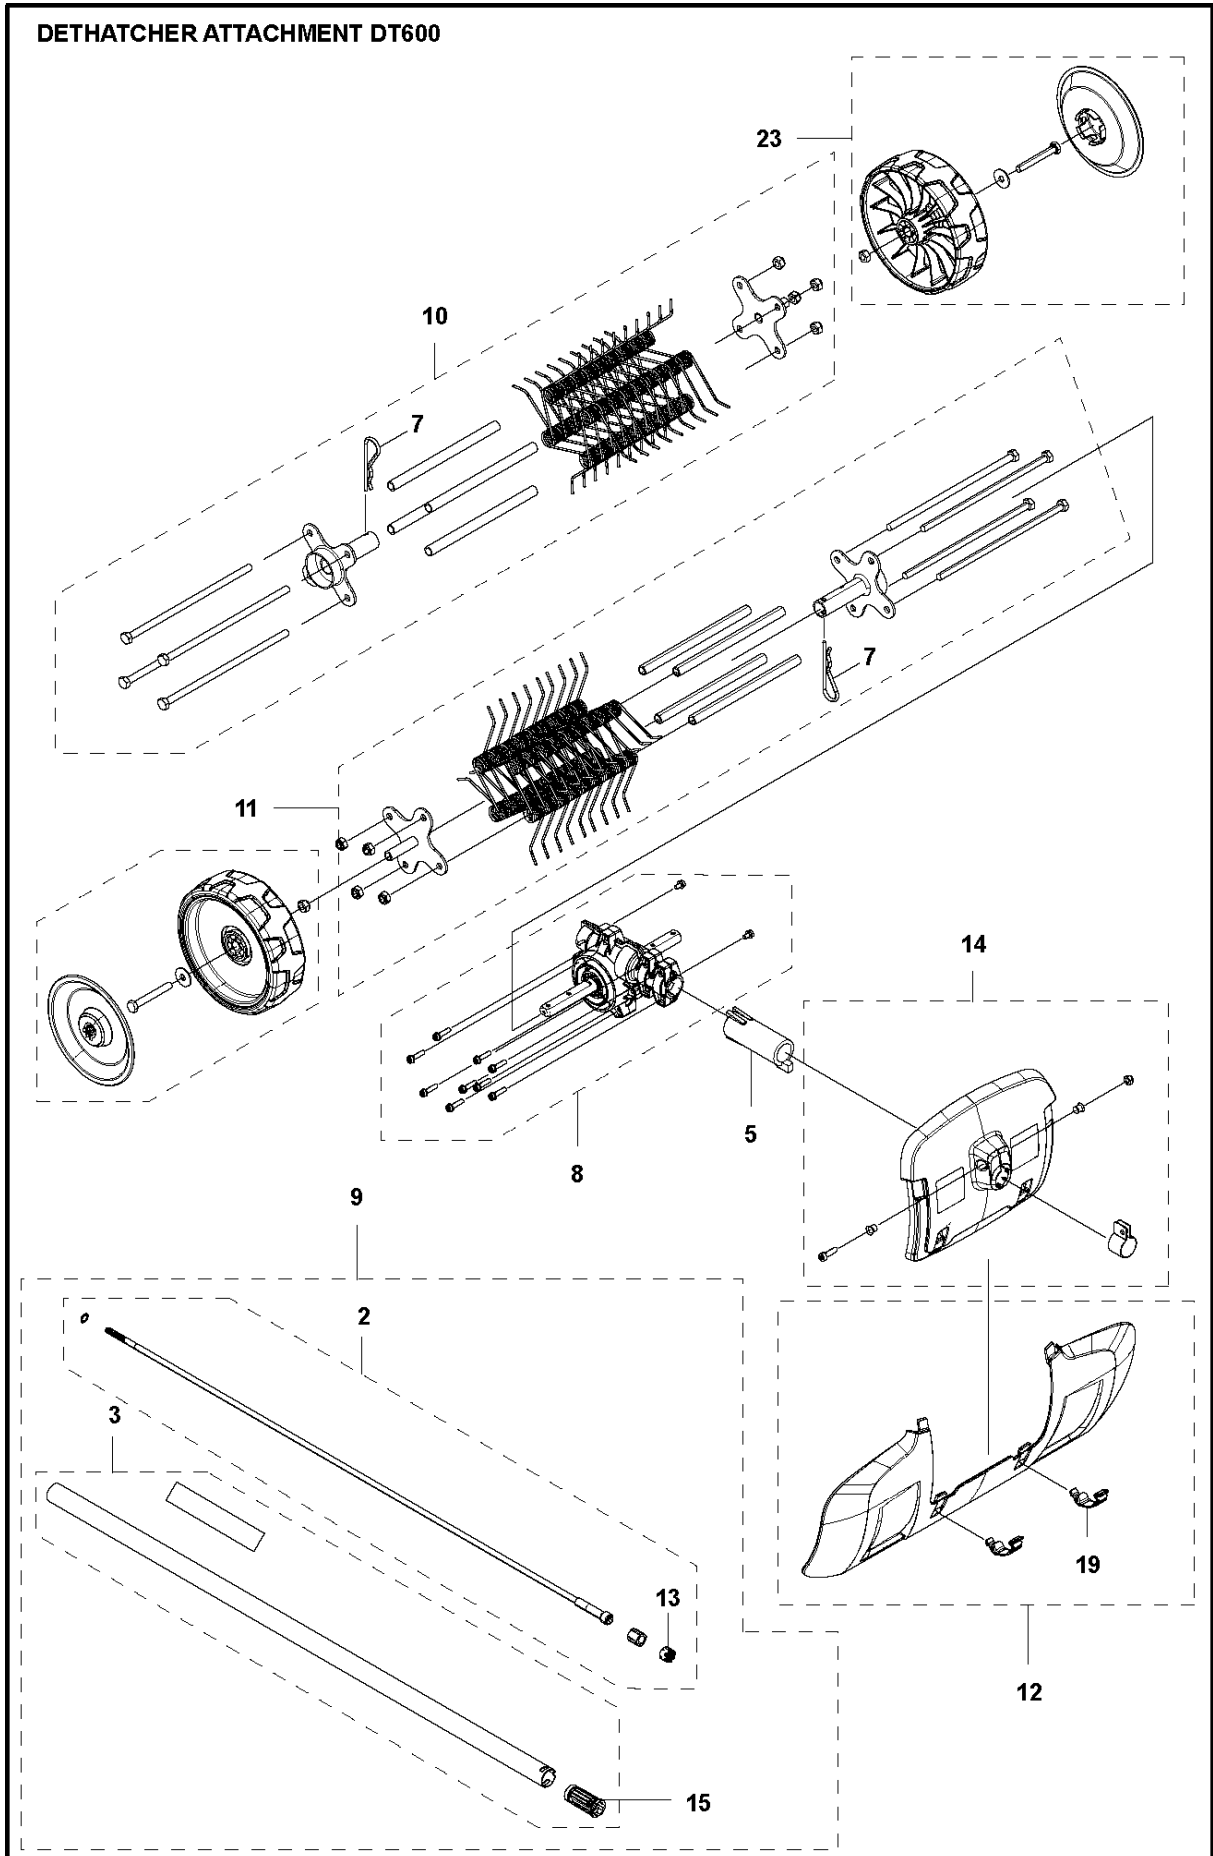

SPARE PARTS LIST

ACCESSORIES AND TOOLS

DETHATCHER ATTACHMENT DT600

PRODUCT COMPLETE

DETHATCHER ATTACHMENT DT600

Ref	Part No	Description	Remark	QTY	KIT
2	587 67 66-01	DRIVE SHAFT ASSY		1	9
3	587 67 59-01	TUBE		1	9
5	588 01 65-01	DISTANCE		1	
7	578 43 03-01	LOCKING SPRING		2	10,11
8	577 63 49-01	GEAR ASSY		1	
9	579 26 88-01	TUBE		1	
10	587 67 74-02	SPRING CASSETTE ASSY		1	
11	587 67 74-01	SPRING CASSETTE ASSY		1	
12	579 70 66-01	COVER		1	
13	583 93 83-01	CLIP		1	2,9
14	579 70 90-01	COVER		1	
15	579 26 93-01	PLUG		1	3,9
19	503 89 47-02	SNAP		2	12
23	587 67 75-01	WHEEL ASSY		2	