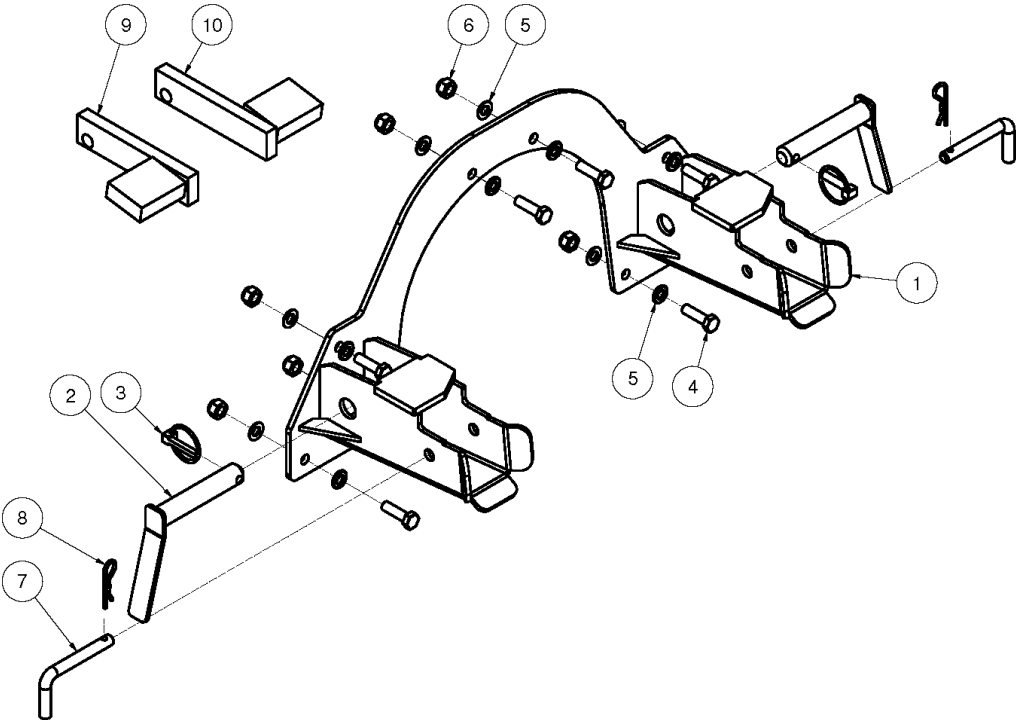

SPARE PARTS LIST

ACCESSORIES AND TOOLS

HSS 125, 966734401, 2013-02

Hitch for Husqvarna Rider

ATTACHMENTS

HSS 125, 966734401, 2013-02

Ref	Part No	Description	Remark	QTY KIT
1	N/A	TBD	Hitch for 2900, Husqvarna Rider	1
2	579 53 83-01	LOCKING BOLT		1
3	579 53 84-01	LOCKING RING		1
4	725 24 97-51	SCREW		1
5	734 11 72-01	WASHER		1
6	732 21 20-51	NUT		1
7	581697801	TBD		1
8	721 68 02-51	SPRING COTTER		1
9	579 53 85-01	STOPPER		1
10	579 53 86-01	STOPPER		1