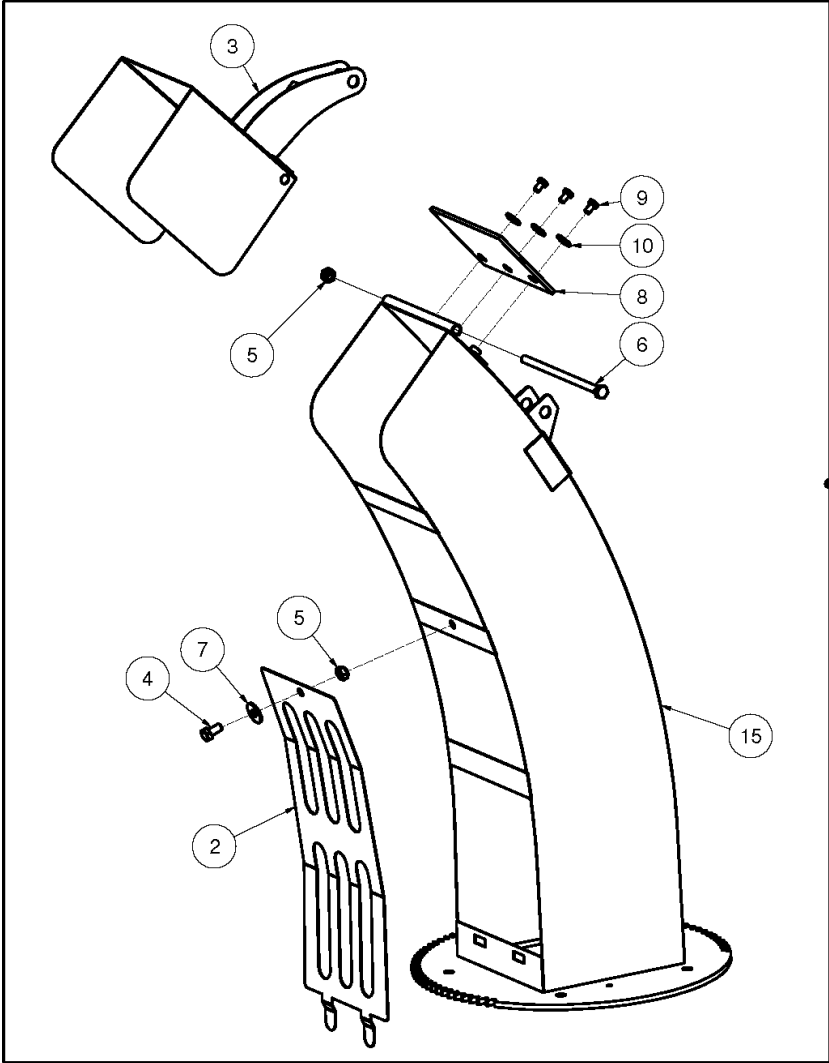

Nozzle 2900

CONTROL PANEL & DISCHARGE CHUTE

HSS 125, 966734401, 2013-02

Ref	Part No	Description	Remark	QTY KIT
1	N/A	TBD	Nozzle for 29000, welded	1
2	581 70 14-01	HAND GUARD		1
3	581 70 15-01	FLAP		1
4	725 24 49-51	SCREW		1
5	732 21 18-01	LOCK NUT		1
6	581 70 17-01	SCREW		1
7	581 69 80-01	WASHER		1
8	581 70 19-01	SEALING		1
9	725 23 66-51	HEXAGONAL SCREW M6X12		1
10	734 11 54-41	WASHER		1
15	581 70 44-01	NOZZLE		1