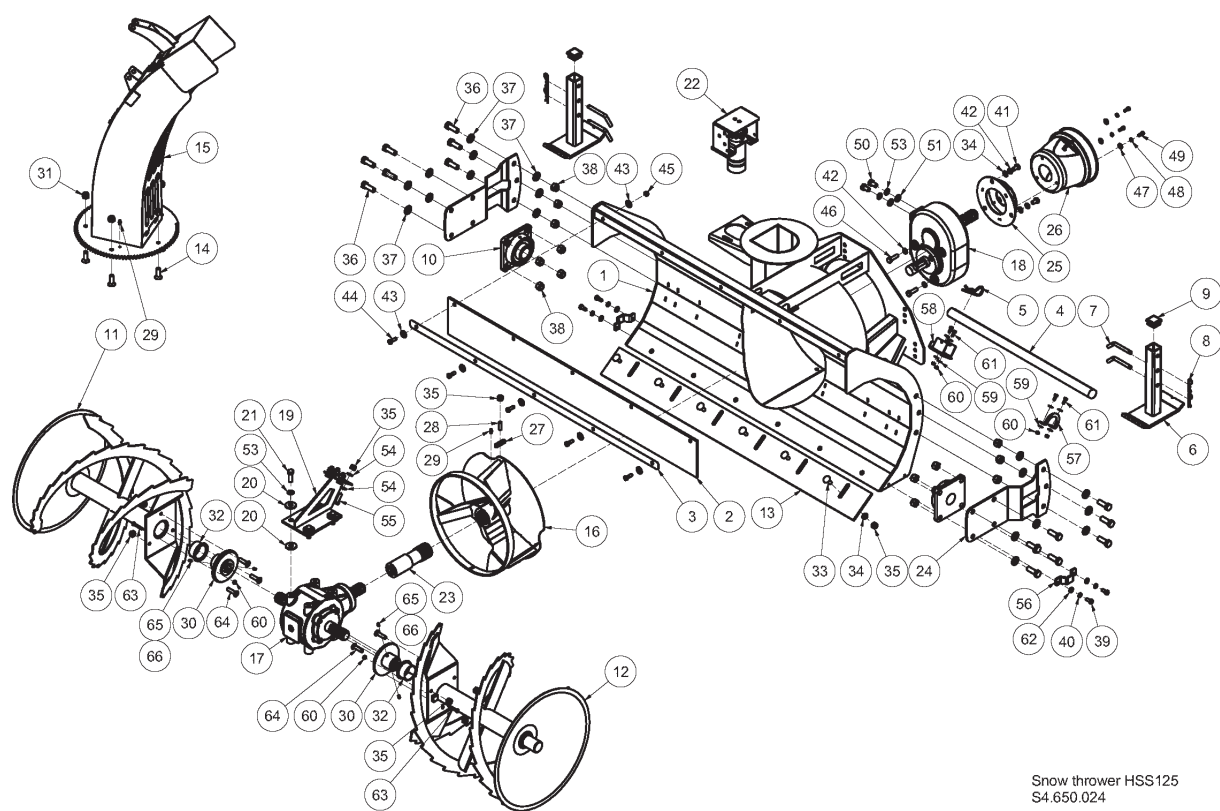

SPARE PARTS LIST

ACCESSORIES AND TOOLS

HSS 125, 966734401, 2013-02

Hitch for Husqvarna Rider

ATTACHMENTS

HSS 125, 966734401, 2013-02

Ref	Part No	Description	Remark	QTY KIT
1	N/A	TBD	Hitch for 2900, Husqvarna Rider	1
2	579 53 83-01	LOCKING BOLT		1
3	579 53 84-01	LOCKING RING		1
4	725 24 97-51	SCREW		1
5	734 11 72-01	WASHER		1
6	732 21 20-51	NUT		1
7	581697801	TBD		1
8	721 68 02-51	SPRING COTTER		1
9	579 53 85-01	STOPPER		1
10	579 53 86-01	STOPPER		1