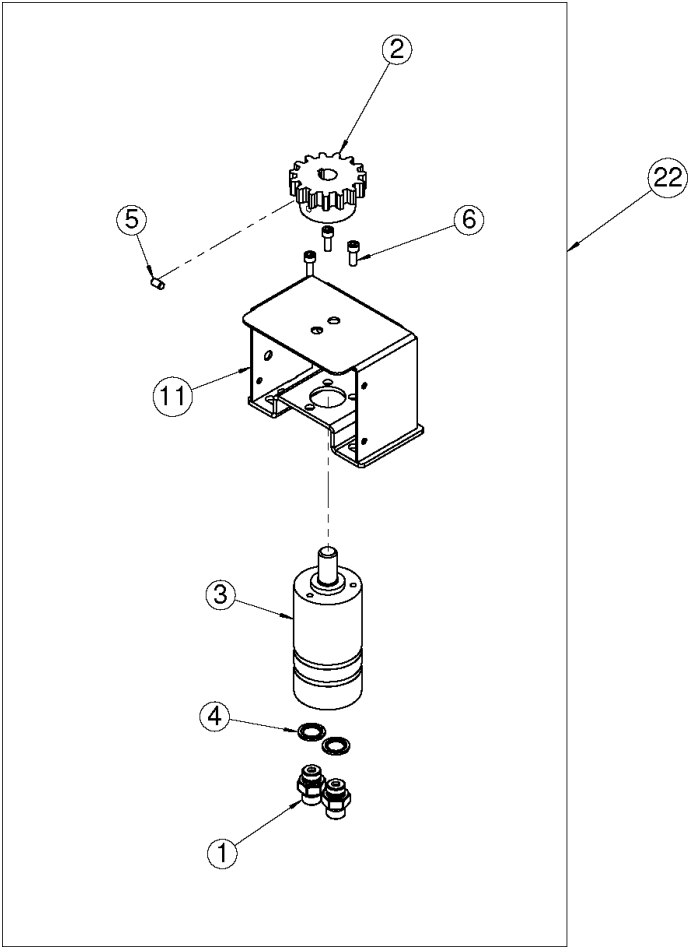

Nozzle 2900

CONTROL PANEL & DISCHARGE CHUTE

HSS 125, 966734401, 2013-02

Ref	Part No	Description	Remark	QTY KIT
1	N/A	TBD	Nozzle for 29000, welded	1
2	581 70 14-01	HAND GUARD		1
3	581 70 15-01	FLAP		1
4	725 24 49-51	SCREW		1
5	732 21 18-01	LOCK NUT		1
6	581 70 17-01	SCREW		1
7	581 69 80-01	WASHER		1
8	581 70 19-01	SEALING		1
9	725 23 66-51	HEXAGONAL SCREW M6X12		1
10	734 11 54-41	WASHER		1
15	581 70 44-01	NOZZLE		1

S4.650.039
Hydr. set for 2900 incl. electric shifting valve

HOSE

HSS 125, 966734401, 2013-02

Ref	Part No	Description	Remark	QTY KIT
	N/A	TBD	Nylon protecting sleeve, black, 1,05 m	
	N/A	TBD	Grib srib cable YJ-368B 38X7	
1	581 69 88-01	NIPPLE		
2	581 69 89-01	HYDRAULIC HOSE		
3	581 69 90-01	CONNECTION		1
4	581 69 91-01	HYDRAULIC HOSE		1
5	579 51 27-01	SEALING		1
6	579 51 28-01	SEALING		1
7	581 69 92-01	NIPPLE		1
8	581 69 93-01	BRACKET		1
9	581 69 95-01	VALVE HOUSING		1
11	581 69 96-01	HYDRAULIC HOSE		1
12	725 24 51-71	SCREW EHHM		1
13	579 51 23-01	COUPLING		1
14	581 69 99-01	VALVE		1
15	581 70 01-01	SPOOL		1
16	581 69 80-01	WASHER		1
17	732 21 18-01	LOCK NUT		1
18	581 70 02-01	HYDRAULIC CYLINDER		1
19	725 25 44-71	SCREW EHHM		1
20	581 70 67-01	COVER WASHER		1
21	732 25 22-01	HEXAGON LOCKING NUT		1
22	732 21 16-01	NUT		1
23	N/A	TBD		1
24	734 11 54-41	WASHER		1
25	725 25 42-51	SCREW EHHM		1
26	581 70 03-01	WIRING		1
27	N/A	TBD		1
28	581 70 05-01	HOLDER		1
29	581 70 06-01	SOCKET		1
30	583 94 39-01	SOCKET		1