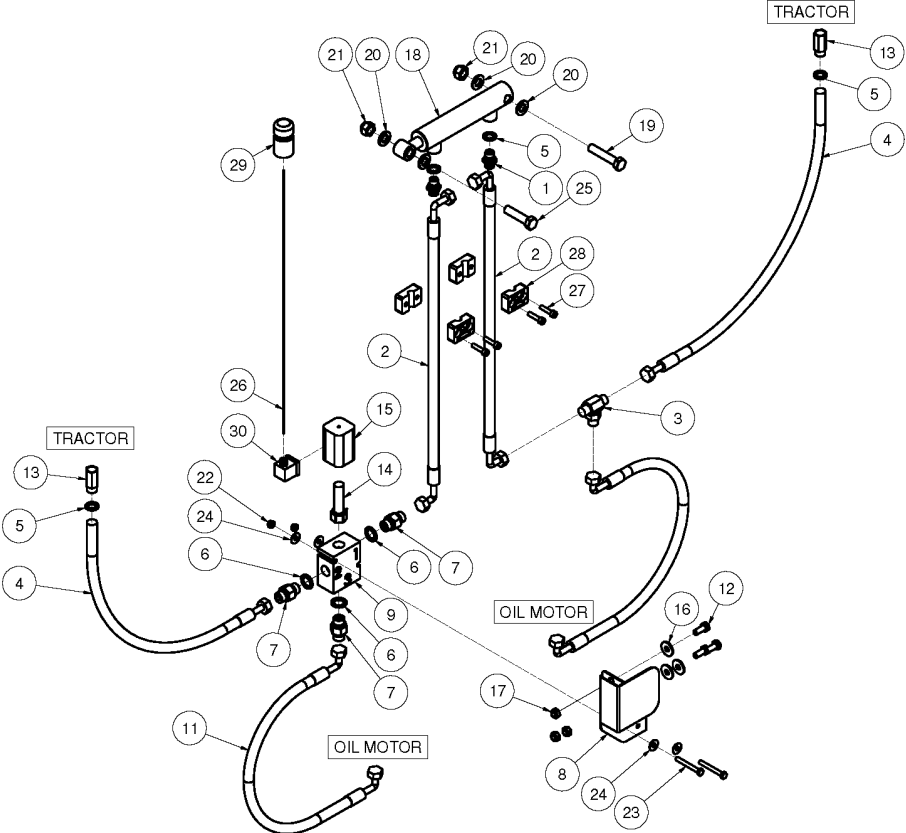

S4.650.039
Hydr. set for 2900 incl. electric shifting valve

HOSE

HSS 125, 966734401, 2013-02

Ref	Part No	Description	Remark	QTY KIT
	N/A	TBD	Nylon protecting sleeve, black, 1,05 m	
	N/A	TBD	Grib srib cable YJ-368B 38X7	
1	581 69 88-01	NIPPLE		
2	581 69 89-01	HYDRAULIC HOSE		
3	581 69 90-01	CONNECTION		1
4	581 69 91-01	HYDRAULIC HOSE		1
5	579 51 27-01	SEALING		1
6	579 51 28-01	SEALING		1
7	581 69 92-01	NIPPLE		1
8	581 69 93-01	BRACKET		1
9	581 69 95-01	VALVE HOUSING		1
11	581 69 96-01	HYDRAULIC HOSE		1
12	725 24 51-71	SCREW EHHM		1
13	579 51 23-01	COUPLING		1
14	581 69 99-01	VALVE		1
15	581 70 01-01	SPOOL		1
16	581 69 80-01	WASHER		1
17	732 21 18-01	LOCK NUT		1
18	581 70 02-01	HYDRAULIC CYLINDER		1
19	725 25 44-71	SCREW EHHM		1
20	581 70 67-01	COVER WASHER		1
21	732 25 22-01	HEXAGON LOCKING NUT		1
22	732 21 16-01	NUT		1
23	N/A	TBD		1
24	734 11 54-41	WASHER		1
25	725 25 42-51	SCREW EHHM		1
26	581 70 03-01	WIRING		1
27	N/A	TBD		1
28	581 70 05-01	HOLDER		1
29	581 70 06-01	SOCKET		1
30	583 94 39-01	SOCKET		1