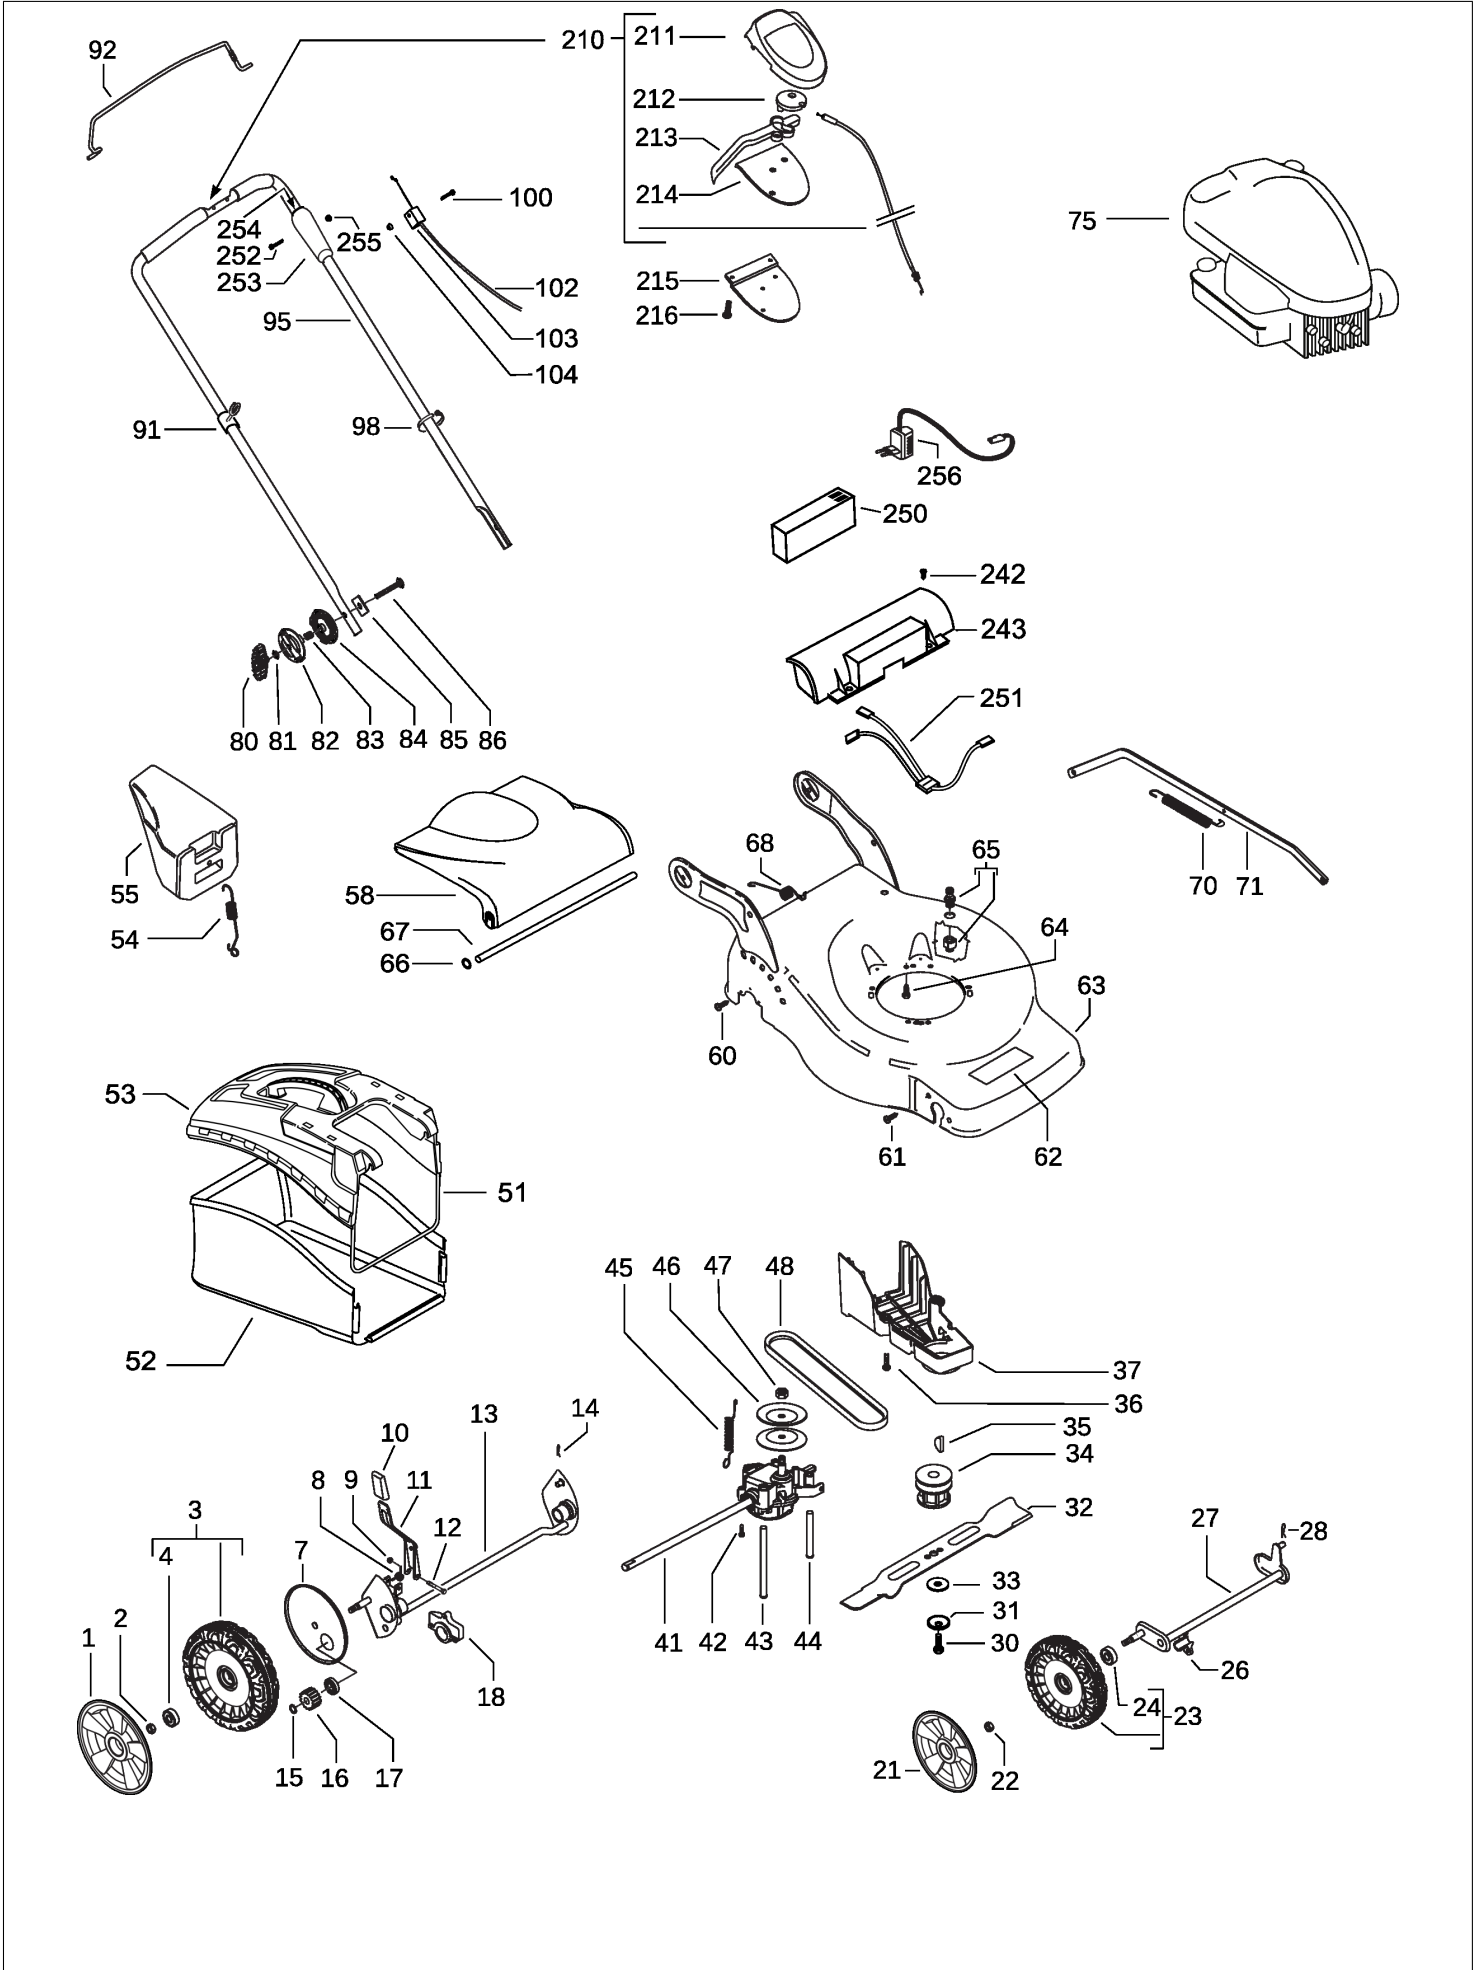

Item	PN	Description	Qty
1	544 44 39-01	wheel cover Ø210	2
2	504 85 78-01	nut M8, self locking, flanged	2
3	544 91 69-04	wheel assy Ø210	2
4	531 20 87-78	ball bearing	4
7	504 82 73-01	dust shield	2
8	583 95 13-02	spring, wheel regulator lever	1
9	531 20 84-92	nut M5, self locking	1
10	574 61 05-01	handle, wheel regulator	1
11	581 17 86-01	wheel regulator lever	1
12	538 23 58-07	screw M5x45, self threading	1
13	504 80 01-01	rear axle	1
14	531 20 66-53	cotter pin	1
15	531 20 87-72	seeger	2
16	544 34 23-01	gear	2
17	531 20 87-78	ball bearing	2
18	531 20 59-44	rear axle housing	2
21	544 44 40-01	wheel cover Ø190	1
22	504 85 78-01	nut M8, self locking, flanged	2
23	544 91 73-02	wheel assy Ø190	2
24	531 20 87-78	ball bearing	4
26	577 38 42-01	front axle housing	2
27	504 85 65-01	front axle	1
28	531 20 66-53	cotter pin	1
30	531 20 80-08	screw, 3/8"	1
31	531 20 72-37	spring washer	1
32	581 18 89-10	mulching blade	1
33	531 20 72-43	washer	1
34	504 59 12-01	blade support	1
35	504 59 14-01	key	1
36	531 20 78-56	screw 5x10	3
37	544 46 22-02	belt cover	1
41	544 34 32-03	gear box	1
42	510 03 75-01	screw 4x16, self threading	2
43	544 93 44-01	belt guide	1
44	544 93 43-01	belt guide	1
45	544 93 47-01	gear box spring	1
46	504 54 79-01	pulley plate	2
47	504 54 80-01	nut	1
48	504 03 48-01	belt Z28 10X710	1
51	574 86 94-01	sack frame	1
52	574 86 96-01	sack	1
53	574 61 03-01	hard top	1
54	522 85 77-01	spring, mulching plug	1
55	531 21 06-17	mulching plug	1
58	574 61 02-01	safety flap	1

Item	PN	Description	Qty
60	531 20 66-77	screw 4,8x19, self threading	2
61	525 43 31-01	screw 4.3x16, self threading	4
62	531 21 24-78	label, Husqvarna	1
63	531 21 38-97	deck	1
64	531 21 28-51	screw 3/8" + split washer	3
65	531 20 58-48	snap on connector 1/2"	1
66	584 81 69-03	star lock washer	2
67	531 21 14-41	safety flap bar	1
68	531 21 18-40	spring	1
70	531 21 37-83	wheel regulation spring	1
71	580 96 33-02	wheel regulation bar	1
75	————	engine, Briggs & Stratton, model number 126T076683H1	1
80	531 20 58-40	knob	2
81	531 20 49-22	washer	2
82	531 21 14-74	locking disc, outer	2
83	531 21 14-76	spring	2
84	531 21 14-73	locking disc, inner	2
85	531 21 15-81	plate	2
86	531 21 14-80	screw M8x55	2
91	578 39 93-01	starter cable guide	1
92	544 46 38-01	brake lever	1
95	581 78 31-02	handle	1
98	531 20 55-81	binder	3
100	531 20 63-46	screw	1
102	531 21 35-22	brake cable	1
103	531 20 80-43	cable support	1
104	531 20 52-13	nut	1
210	544 93 29-01	EZ control assy	1
211	532 18 82-79	upper cover	1
212	532 40 62-62	pulley	1
213	532 19 02-83	lever	1
214	532 18 82-78	lower cover	1
215	532 18 70-97	plate	1
216	532 18 16-98	screw	5
242	576 13 60-06	screw M5x8	2
243	580 70 50-01	grass seal	1
250	580 74 75-01	battery	1
251	581 64 66-02	wires assy	1
252	544 21 84-40	screw	1
253	580 60 92-01	electric start	1
254	580 91 52-01	push button	1
255	732 21 16-01	nut	1
256	532 19 24-36	battery charger	1