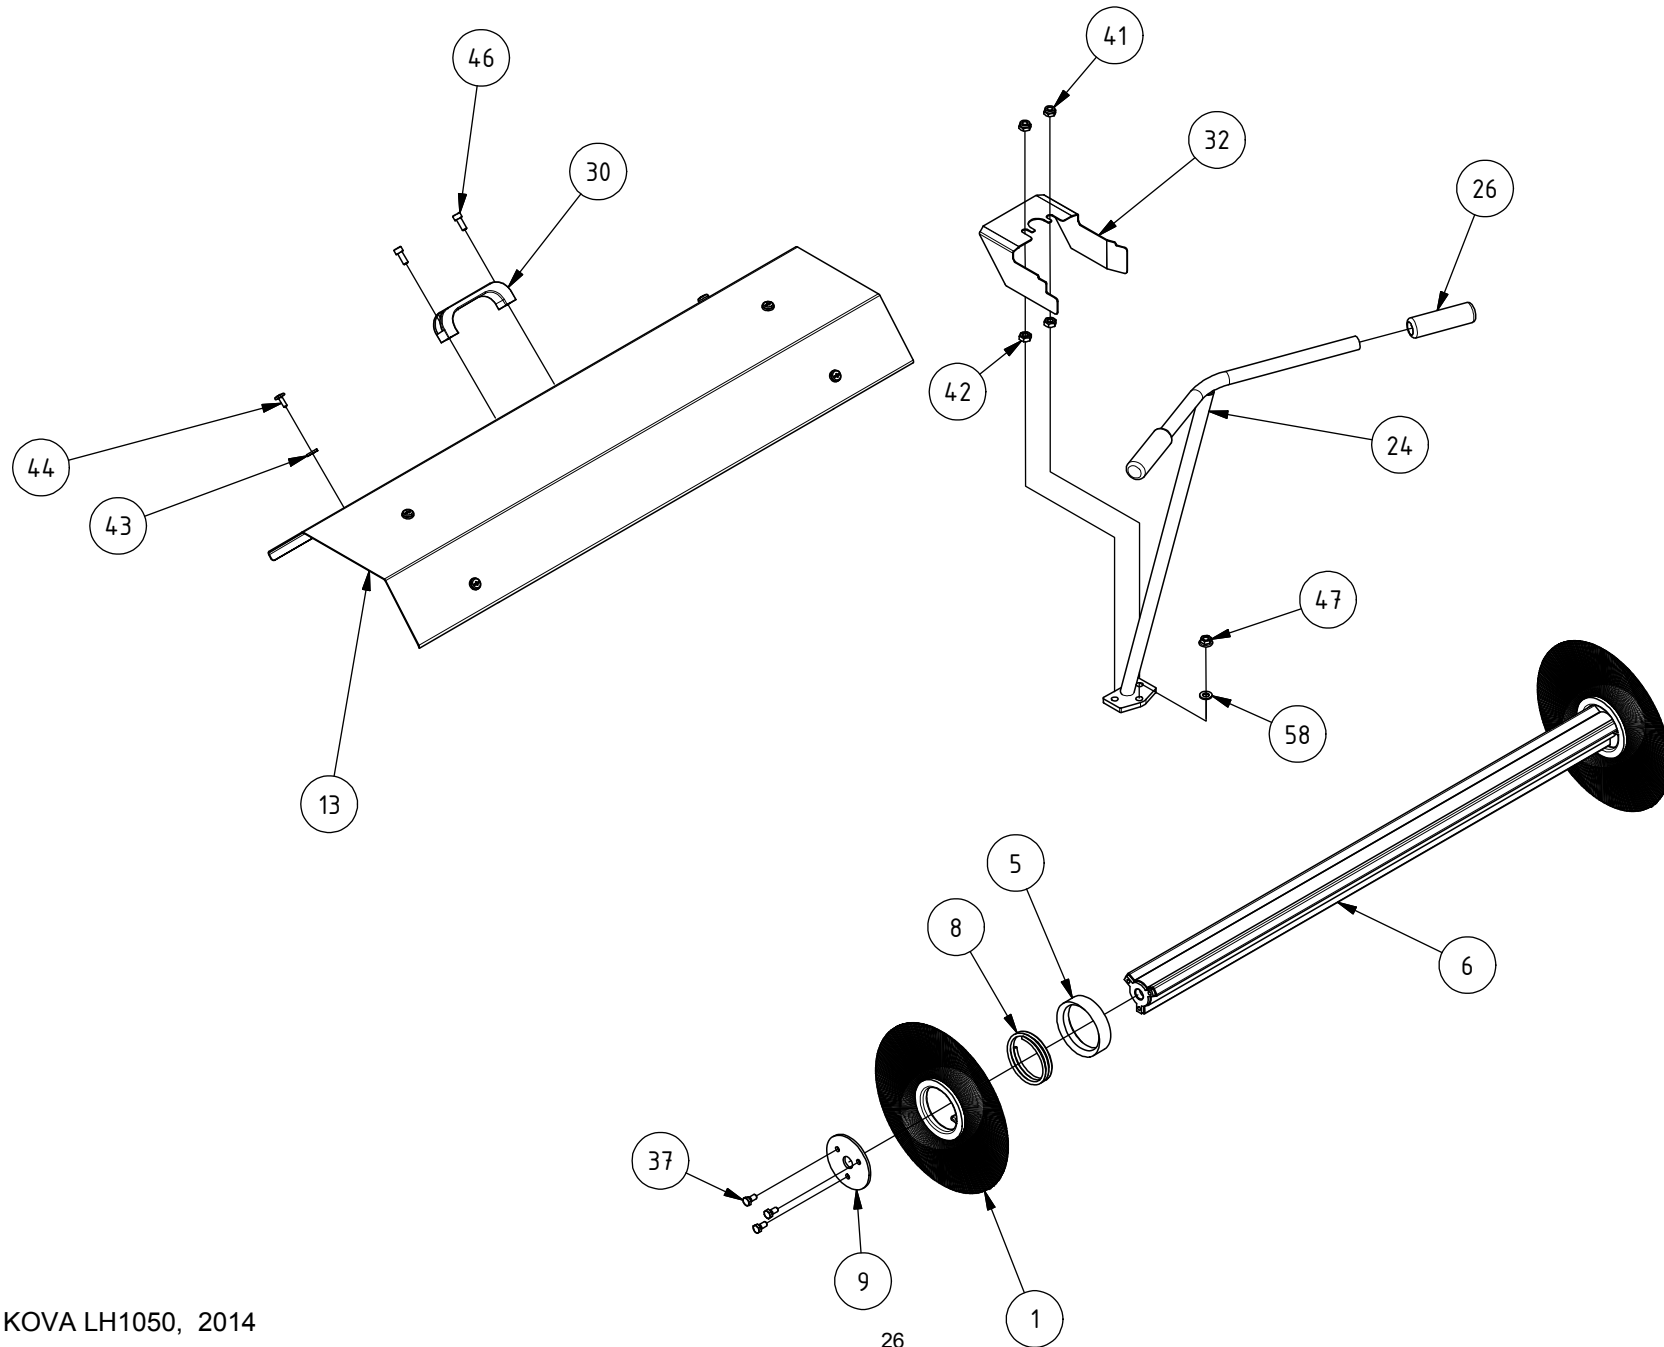

Reservdelar

587 02 47-01

Pos	Part number	Part name	Qty	Pos	Part number	Part name	Qty
1	576 90 63-01	Brush Ring	29	41	531 02 11-30	Nut, Lock	5
2	576 90 62-01	Worm Gear, 7:1	1	42	531 02 11-29	Nut	2
3	576 90 67-01	Pulley A112	1	43	506 55 97-01	Washer	6
4	576 90 74-01	Support Wheel	2	44	506 98 26-01	Screw, special	6
5	535 41 48-04	Collar, Plastic	27	45	577 60 78-01	Nut, serrated flange	6
6	587 30 85-01	Roller Shaft	1	46	576 91 95-01	Hex Socket Cap Screw	2
7	531 00 52-59	Bearing	3	47	578 85 40-01	Nut, Special	2
8	535 41 48-52	Spring	1	48	531 02 12-39	Screw	2
9	576 90 69-01	Flange	1	49	531 02 11-47	Washer	2
10	576 90 80-01	Bearing	2	50	587 31 01-01	Screw	1
11	576 91 99-01	Chain Wheel	1	51	531 02 12-19	Nut, Lock	1
12	587 30 86-01	Mounting frame	1	52	531 02 11-84	Washer	8
13	587 30 87-01	Guard, Brush Roller	1	53	531 02 11-44	Screw	2
14	587 30 89-01	Mounting frame	1	54	535 41 50-45	Screw	1
15	587 30 91-01	Plate, upper	1	55	535 41 50-36	Screw	4
16	587 30 92-01	Guard, Drive Shaft	1	56	531 02 11-73	Screw	2
17	587 34 99-01	Plug, seal	1	57	576 92 31-01	Screw, special	1
18	587 30 94-01	Rod, tension roller	1	58	531 02 11-37	Washer	2
19	587 30 95-01	Plate, lock	1	59	576 49 16-01	Pulley	1
20	587 30 96-01	Cover	1	60	578 85 39-01	Screw	1
21	531 00 53-15	Dust Cap	2	61	531 02 11-69	Set Screw	3
22	587 30 97-01	Chain Cover	1	62	576 92 32-01	Adapter, washer	1
23	587 30 98-01	Drive Shaft	1	63	587 31 02-01	Drive Chain	1
24	576 90 72-01	Angle Control Tube	1	64	531 02 11-99	Screw	4
25	576 90 65-01	Collar	1	65	531 00 52-20	Key	1
26	576 90 75-01	Grip	2	66	587 31 03-01	Screw	1
27	576 48 94-01	Support Wheel	2	67	576 91 94-01	Support	1
28	576 48 92-01	Collar	2	68	531 00 51-82	Clamp	1
29	535 41 50-24	Adjusting knob	2	69	531 00 52-13	Pin, Spring	1
30	576 90 76-01	Grip	1	70	587 31 04-01	Support	1
31	576 90 64-01	Chain Tightener	1	71	587 31 05-01	Tarpaulin	1
32	587 30 99-01	Cover	1	72	587 31 06-01	Rod	1
33	576 90 73-01	Tube, Pivot Wheel	2	73	580 93 75-01	Pin, Spring	2
34	576 92 02-01	Screw	1	74	535 46 66-55	Washer	2
35	531 00 51-91	Screw	1	75	535 46 66-54	Pop Rivet	9
36	587 31 00-01	Collar, lock	1	76	531 00 52-13	Pin, Spring	1
37	531 02 11-46	Screw	11				
38	576 91 96-01	Nut, Tensilock	16				
39	506 97 68-01	Spring	1				
40	576 92 03-01	Hex Socket Cap Screw	2				