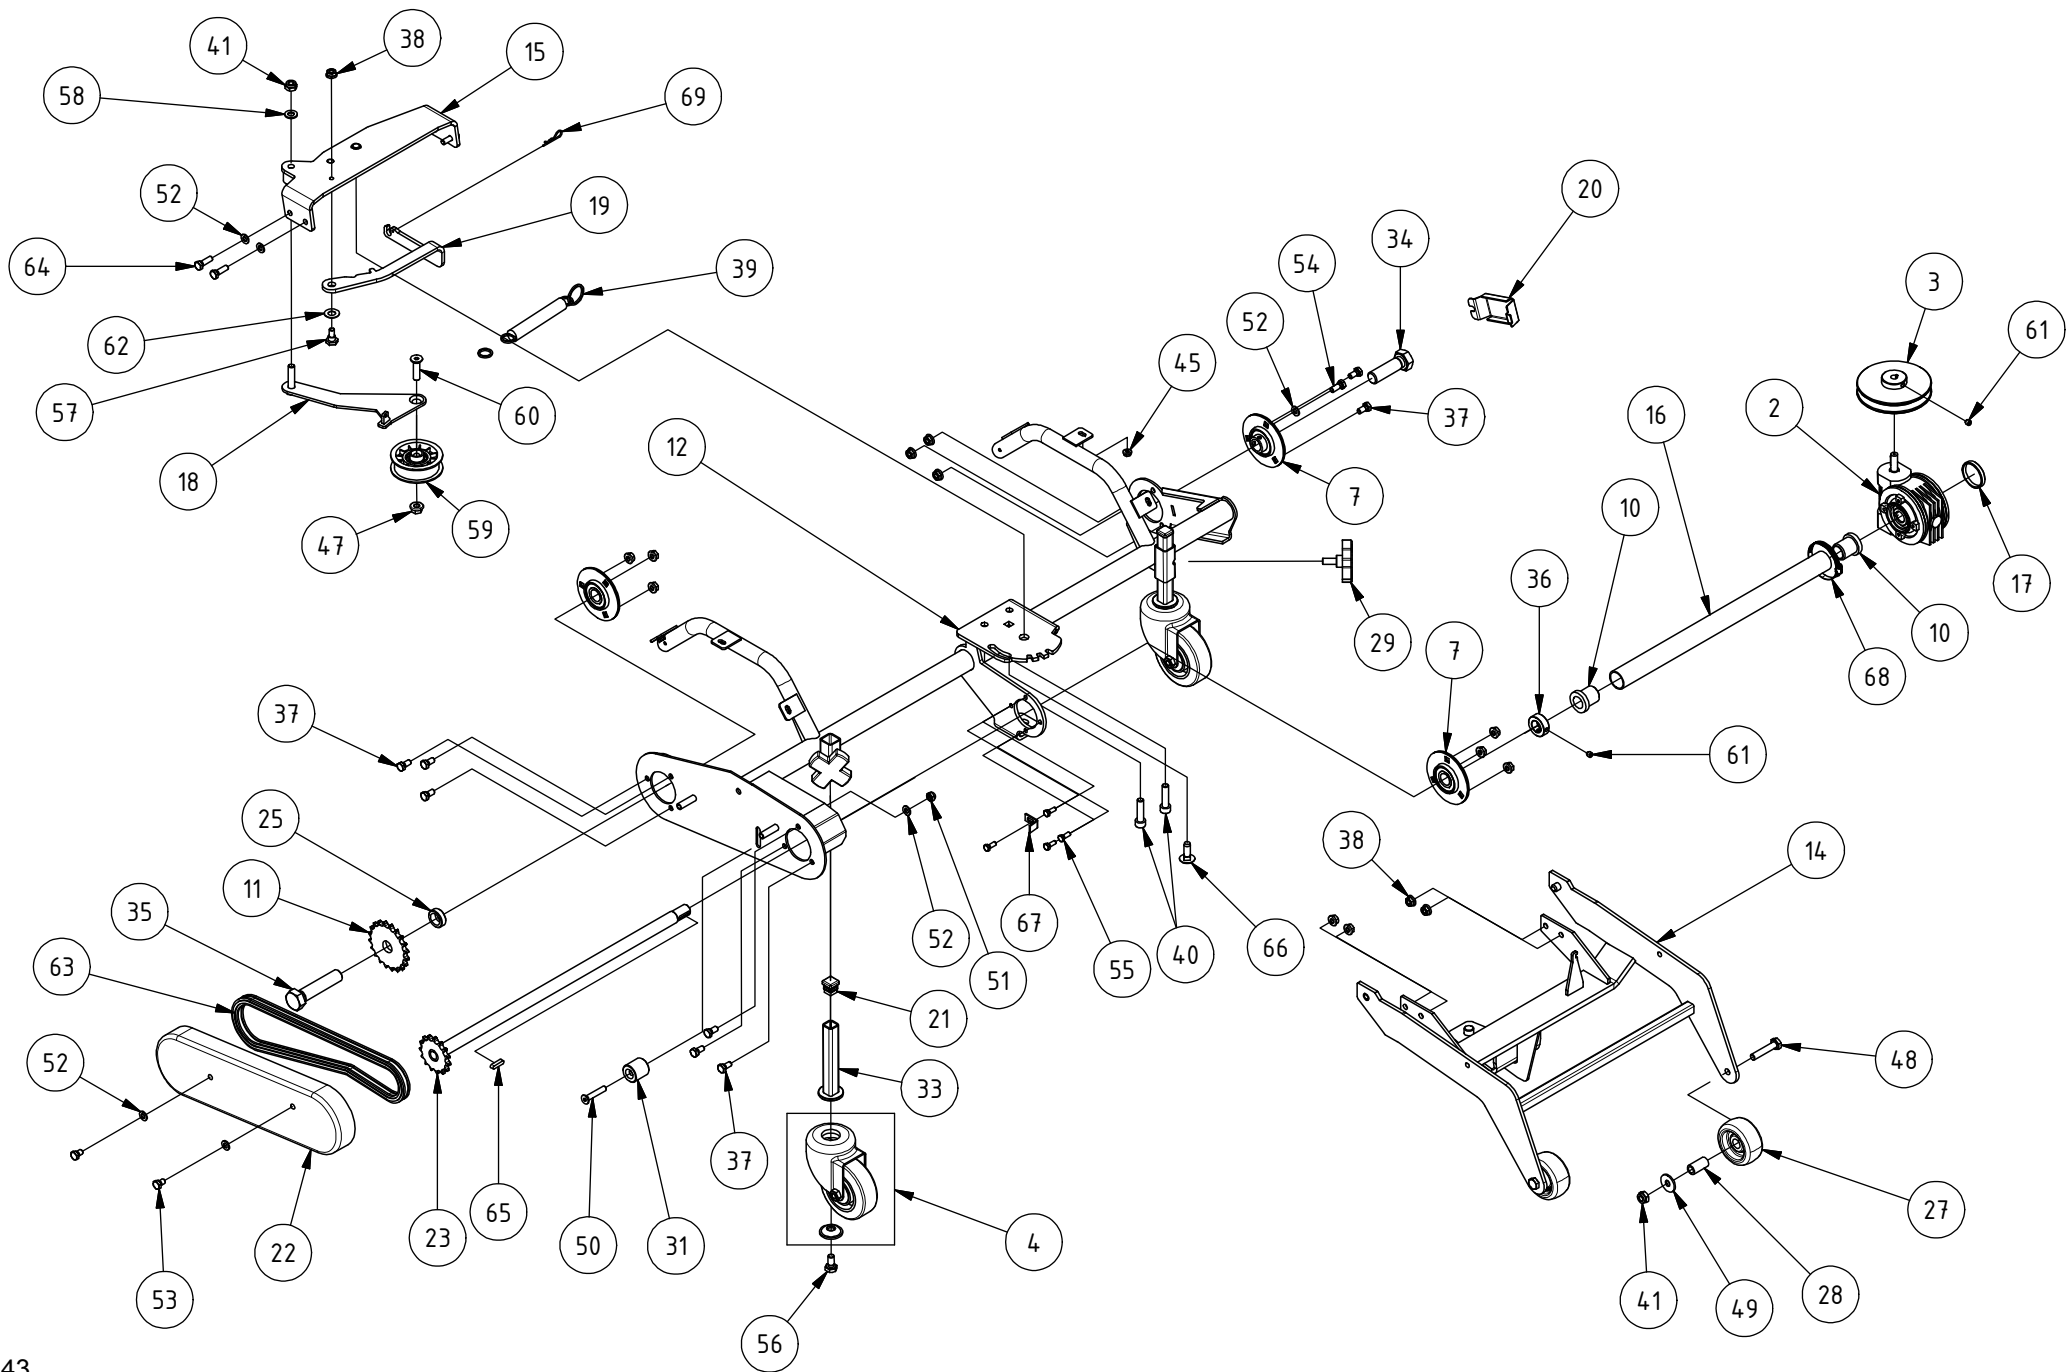

Reservdelar

587 02 47-01

Pos	Part number	Part name	Qty	Pos	Part number	Part name	Qty
1	576 90 63-01	Brush Ring	29	41	531 02 11-30	Nut, Lock	5
2	576 90 62-01	Worm Gear, 7:1	1	42	531 02 11-29	Nut	2
3	576 90 67-01	Pulley A112	1	43	506 55 97-01	Washer	6
4	576 90 74-01	Support Wheel	2	44	506 98 26-01	Screw, special	6
5	535 41 48-04	Collar, Plastic	27	45	577 60 78-01	Nut, serrated flange	6
6	587 30 85-01	Roller Shaft	1	46	576 91 95-01	Hex Socket Cap Screw	2
7	531 00 52-59	Bearing	3	47	578 85 40-01	Nut, Special	2
8	535 41 48-52	Spring	1	48	531 02 12-39	Screw	2
9	576 90 69-01	Flange	1	49	531 02 11-47	Washer	2
10	576 90 80-01	Bearing	2	50	587 31 01-01	Screw	1
11	576 91 99-01	Chain Wheel	1	51	531 02 12-19	Nut, Lock	1
12	587 30 86-01	Mounting frame	1	52	531 02 11-84	Washer	8
13	587 30 87-01	Guard, Brush Roller	1	53	531 02 11-44	Screw	2
14	587 30 89-01	Mounting frame	1	54	535 41 50-45	Screw	1
15	587 30 91-01	Plate, upper	1	55	535 41 50-36	Screw	4
16	587 30 92-01	Guard, Drive Shaft	1	56	531 02 11-73	Screw	2
17	587 34 99-01	Plug, seal	1	57	576 92 31-01	Screw, special	1
18	587 30 94-01	Rod, tension roller	1	58	531 02 11-37	Washer	2
19	587 30 95-01	Plate, lock	1	59	576 49 16-01	Pulley	1
20	587 30 96-01	Cover	1	60	578 85 39-01	Screw	1
21	531 00 53-15	Dust Cap	2	61	531 02 11-69	Set Screw	3
22	587 30 97-01	Chain Cover	1	62	576 92 32-01	Adapter, washer	1
23	587 30 98-01	Drive Shaft	1	63	587 31 02-01	Drive Chain	1
24	576 90 72-01	Angle Control Tube	1	64	531 02 11-99	Screw	4
25	576 90 65-01	Collar	1	65	531 00 52-20	Key	1
26	576 90 75-01	Grip	2	66	587 31 03-01	Screw	1
27	576 48 94-01	Support Wheel	2	67	576 91 94-01	Support	1
28	576 48 92-01	Collar	2	68	531 00 51-82	Clamp	1
29	535 41 50-24	Adjusting knob	2	69	531 00 52-13	Pin, Spring	1
30	576 90 76-01	Grip	1	70	587 31 04-01	Support	1
31	576 90 64-01	Chain Tightener	1	71	587 31 05-01	Tarpaulin	1
32	587 30 99-01	Cover	1	72	587 31 06-01	Rod	1
33	576 90 73-01	Tube, Pivot Wheel	2	73	580 93 75-01	Pin, Spring	2
34	576 92 02-01	Screw	1	74	535 46 66-55	Washer	2
35	531 00 51-91	Screw	1	75	535 46 66-54	Pop Rivet	9
36	587 31 00-01	Collar, lock	1	76	531 00 52-13	Pin, Spring	1
37	531 02 11-46	Screw	11				
38	576 91 96-01	Nut, Tensilock	16				
39	506 97 68-01	Spring	1				
40	576 92 03-01	Hex Socket Cap Screw	2				