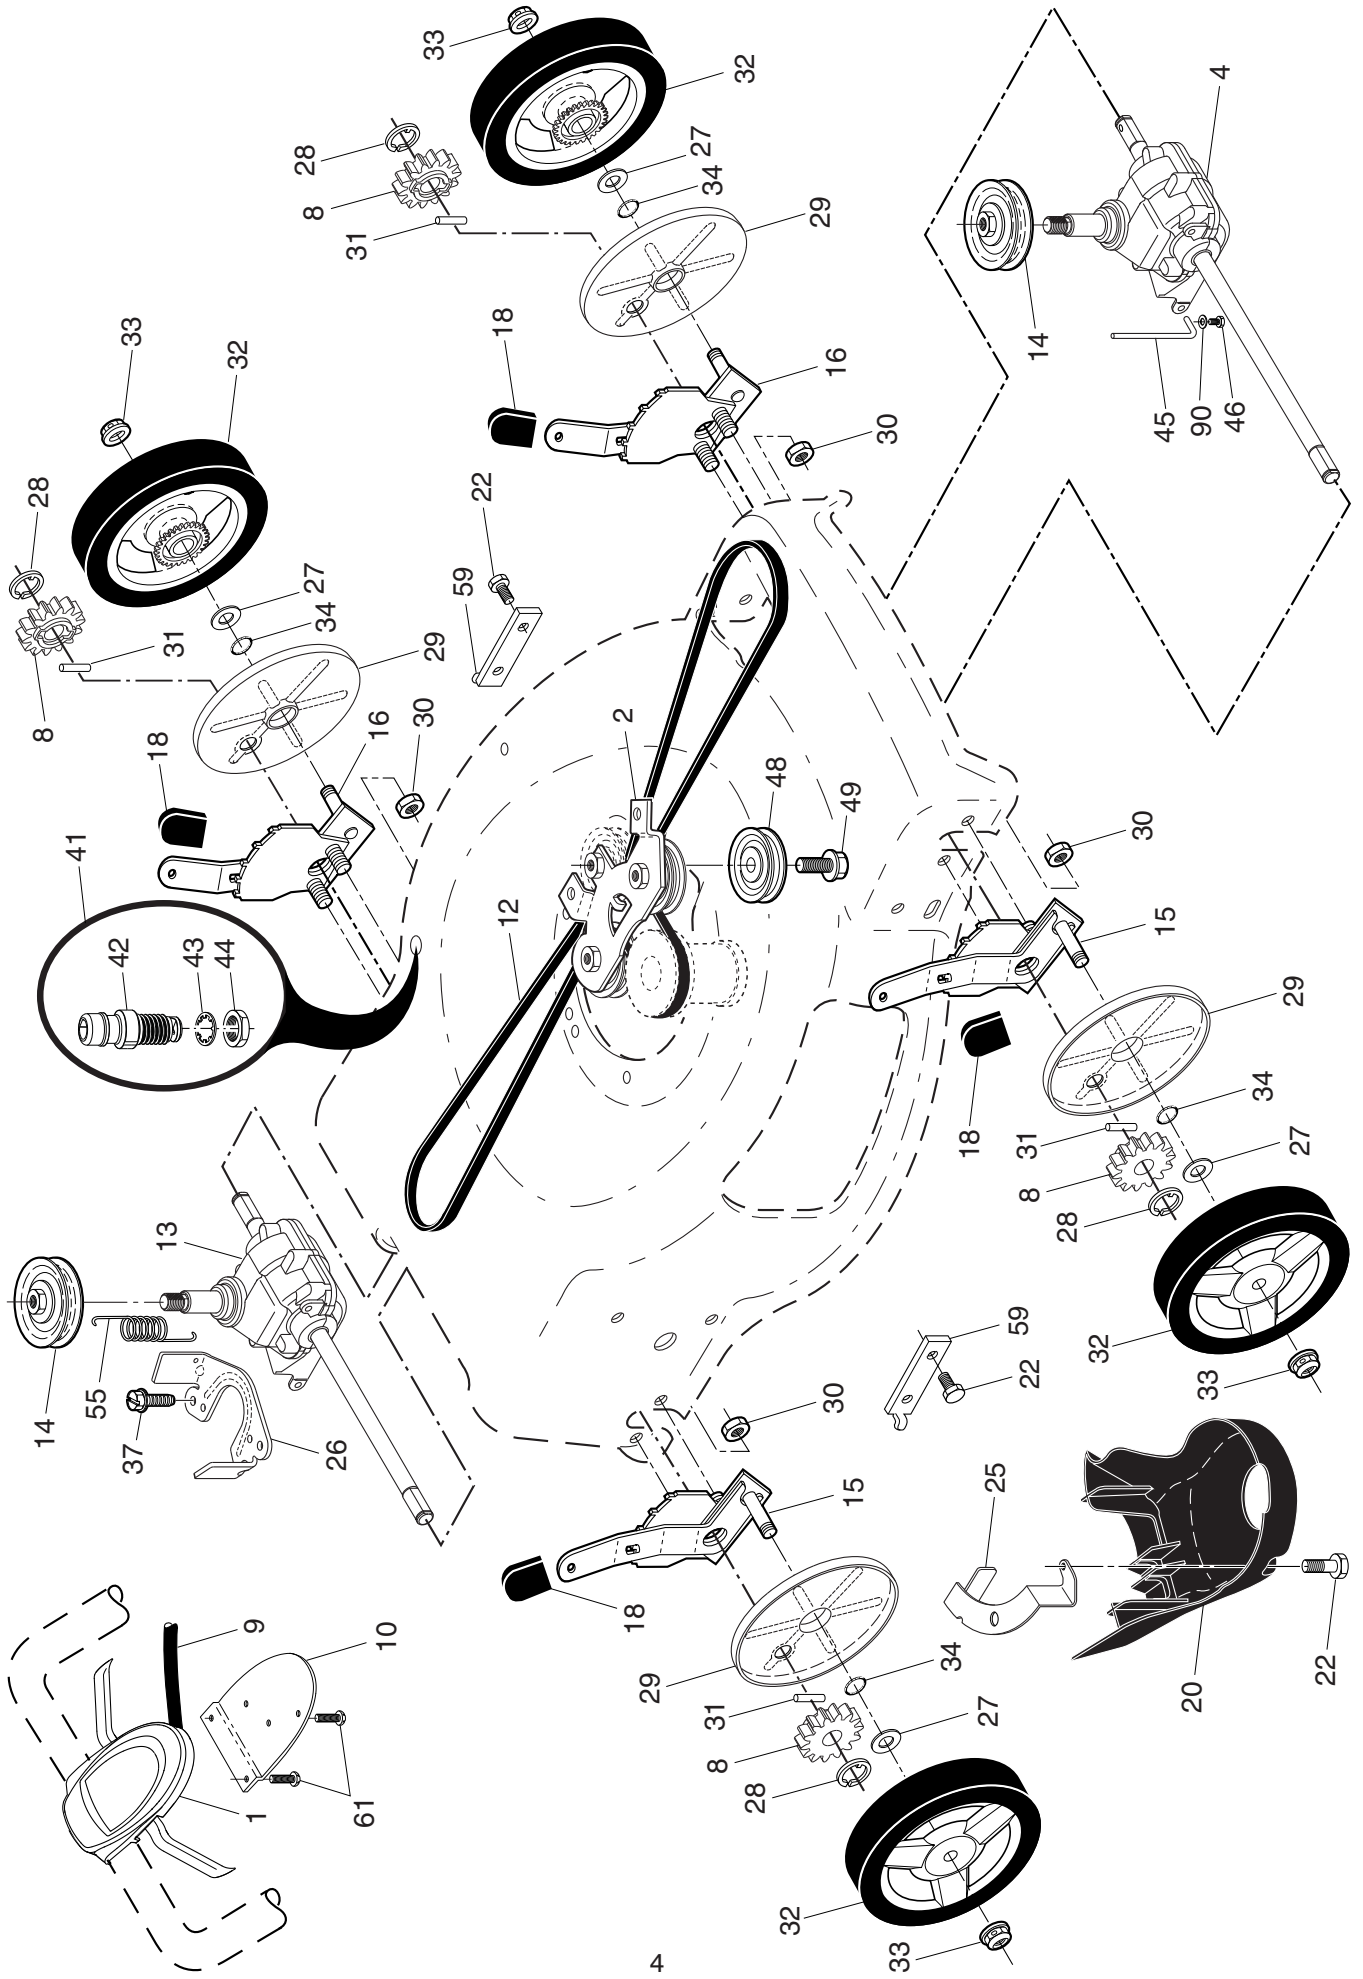

HUSQVARNA LAWN MOWER - MODEL NUMBER LC 356AWD (MFG. ID. NUMBER 96141029202)

HUSQVARNA LAWN MOWER - MODEL NUMBER LC 356AWD (MFG. ID. NUMBER 96141029202)

KEY NO.	PART NO.	DESCRIPTION	KEY NO.	PART NO.	DESCRIPTION
1	581 95 05-05	Drive Control Assembly (Includes Cable)	29	581 84 04-01	Cover, Dust, Wheel
2	586 07 28-02	Mounting Bracket, Idler Pulleys	30	532 43 81-30	Nut, Hex
4	585 30 57-01	Gearcase Assembly, Front, Complete	31	532 40 48-45	Pawl, Drive
8	532 40 48-35	Pinion	32	580 36 53-01	Wheel & Tire Assembly
9	581 95 21-01	Cable, Drive	33	532 40 91-48	Nut, Flangelock 3/8-16
10	532 43 27-90	Mounting Bracket, Drive Control	34	532 19 74-80	O-Ring
12	580 36 46-03	Belt, Drive	37	532 16 34-09	Screw, Hi-Lo Thread, #12 x 5/8
13	581 68 08-01	Gearcase Assembly, Rear, Complete	41	532 43 84-89	Kit, Water Washout Assembly
14	586 03 84-01	Pulley, Drive	42	532 43 49-94	Fitting, Water Washout
15	581 49 79-06	Wheel Adjuster Assembly, RH	43	532 41 55-85	Washer, Lock, Internal Tooth
16	581 49 79-05	Wheel Adjuster Assembly, LH	44	532 41 55-86	Locknut, Hex, with O-Ring
18	532 70 10-37	Knob, Wheel Adjuster	45	581 24 13-01	Belt Keeper, Gearcase, Front
20	580 80 69-01	Debris Shield	46	584 29 94-01	Screw
22	817 00 05-10	Screw, Hex Head 1/4-20	48	581 90 40-01	Pulley Assembly, Idler
25	532 42 60-65	Mounting Bracket, Debris Shield	49	581 33 45-01	Screw, Mounting, Idler Pulley
26	581 15 25-02	Belt Keeper, Gearcase, Rear	55	581 35 13-01	Spring, Tension
27	532 06 77-25	Washer, Flat	59	532 44 21-13	Support Bracket
28	812 00 00-58	E-Ring 7/16	61	532 18 16-98	Screw
			90	539 99 06-92	Washer, Flat

NOTE: All component dimensions given in U.S. inches. 1 inch = 25.4 mm. **IMPORTANT:** Use only Original Equipment Manufacturer (O.E.M.) replacement parts. Failure to do so could be hazardous, damage your lawn mower and void your warranty.