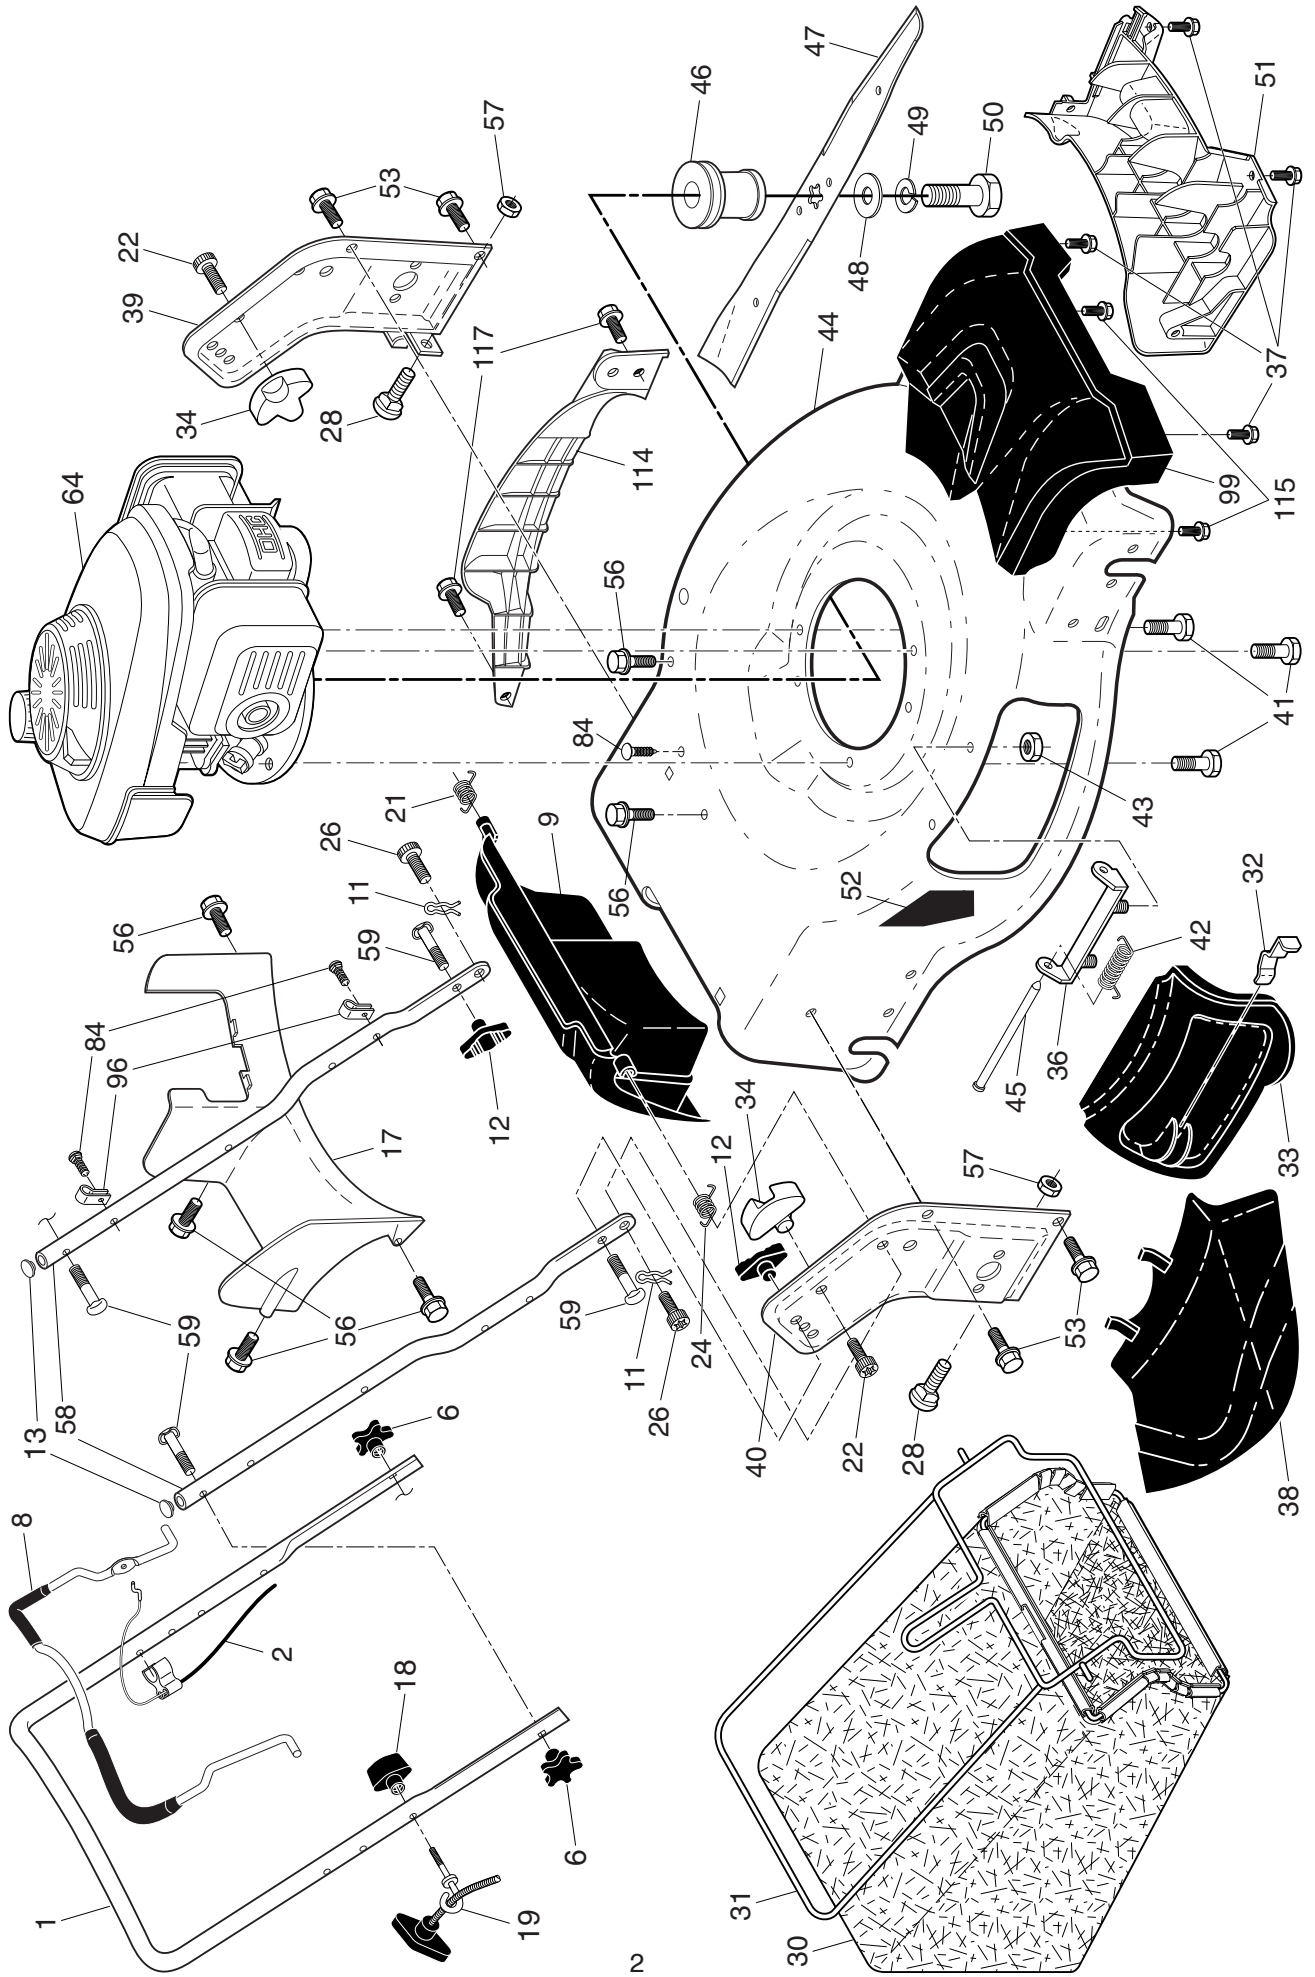

ILLUSTRATED PARTS LIST

MODEL NUMBER LC 356AWD

MFG. ID. NUMBER 96141029202

HUSQVARNA LAWN MOWER - MODEL NUMBER LC 356AWD (MFG. ID. NUMBER 96141029202)

HUSQVARNA LAWN MOWER - MODEL NUMBER LC 356AWD (MFG. ID. NUMBER 96141029202)

NOTE: All component dimensions given in U.S. inches. 1 inch = 25.4 mm. **IMPORTANT:** Use only Original Equipment Manufacturer (O.E.M.) replacement parts. Failure to do so could be hazardous, damage your lawn mower and void your warranty.