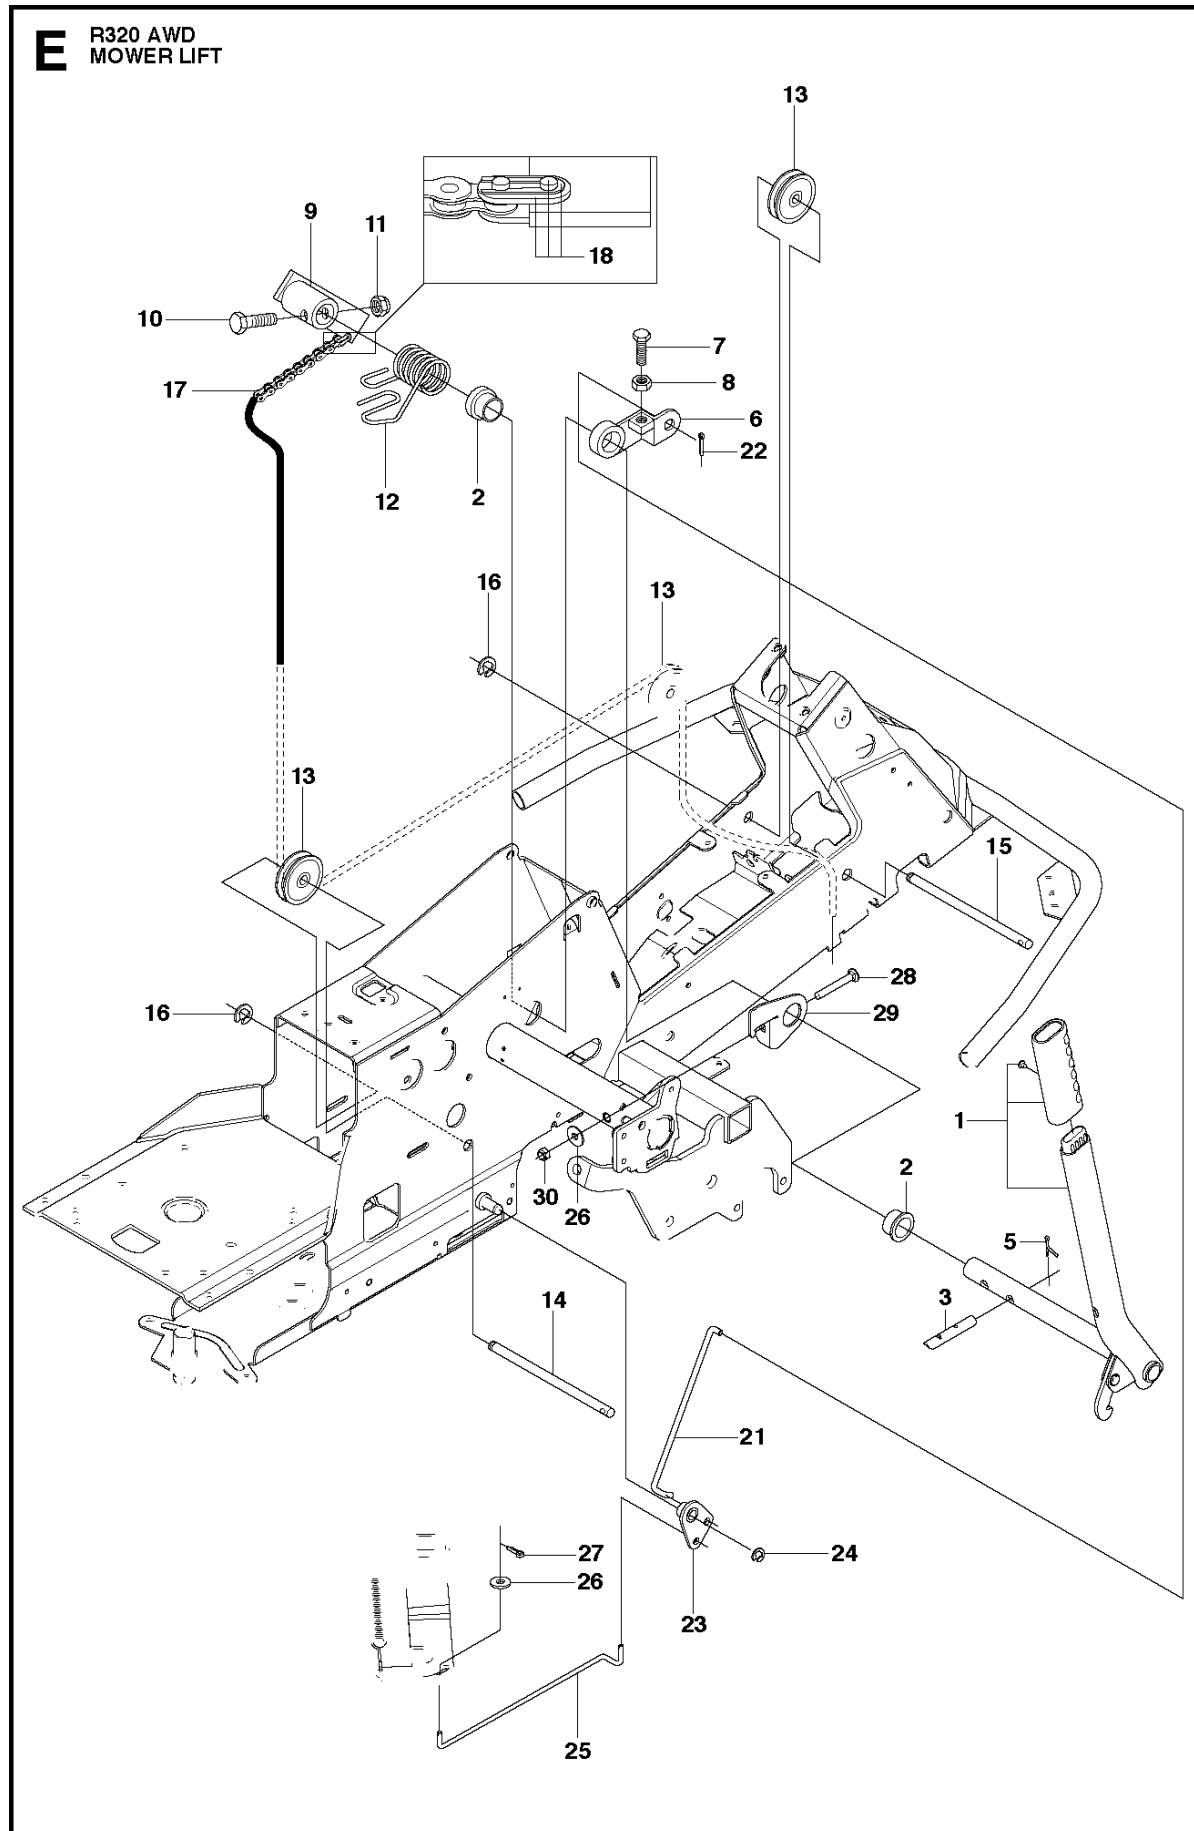

MOWER LIFT / DECK LIFT

R320 AWD, 967291501, 2015

Ref	Part No	Description	Remark	QTY KIT
1	577 96 67-01	LIFTING LEVER ASSY		1
2	506 55 65-01	BEARING		2
3	525 40 66-01	PEN		1
5	721 61 83-01	SPLIT PIN		1
6	506 78 43-01	LINK ASSY		1
7	725 24 97-51	SCREW		1
8	731 23 20-51	HEXAGON NUT		1
9	544 43 36-01	LIFTING ARM		1
10	725 25 42-51	SCREW EHHM		1
11	732 25 22-01	HEXAGON LOCKING NUT		1
12	506 91 68-01	SPRING		1
13	506 90 56-01	OFFSET PULLEY		2
14	506 90 57-01	SHAFT		1
15	506 90 57-02	SHAFT		1
16	735 31 18-20	E-CLIP		2
17	506 55 46-07	CHAIN		1
18	506 55 47-01	LINKAGE		1
21	544 45 69-01	CONNECTION ROD		1
22	721 61 83-01	SPLIT PIN		1
23	544 37 86-01	LINK		1
24	735 31 14-20	E-CLIP		1
25	544 44 88-01	CONNECTION ROD		1
26	734 11 64-41	WASHER		2
27	721 61 83-01	SPLIT PIN		1
28	535 42 38-03	SCREW RSQM		1
29	577 99 95-01	SHEET		1
30	732 21 18-01	LOCK NUT		1