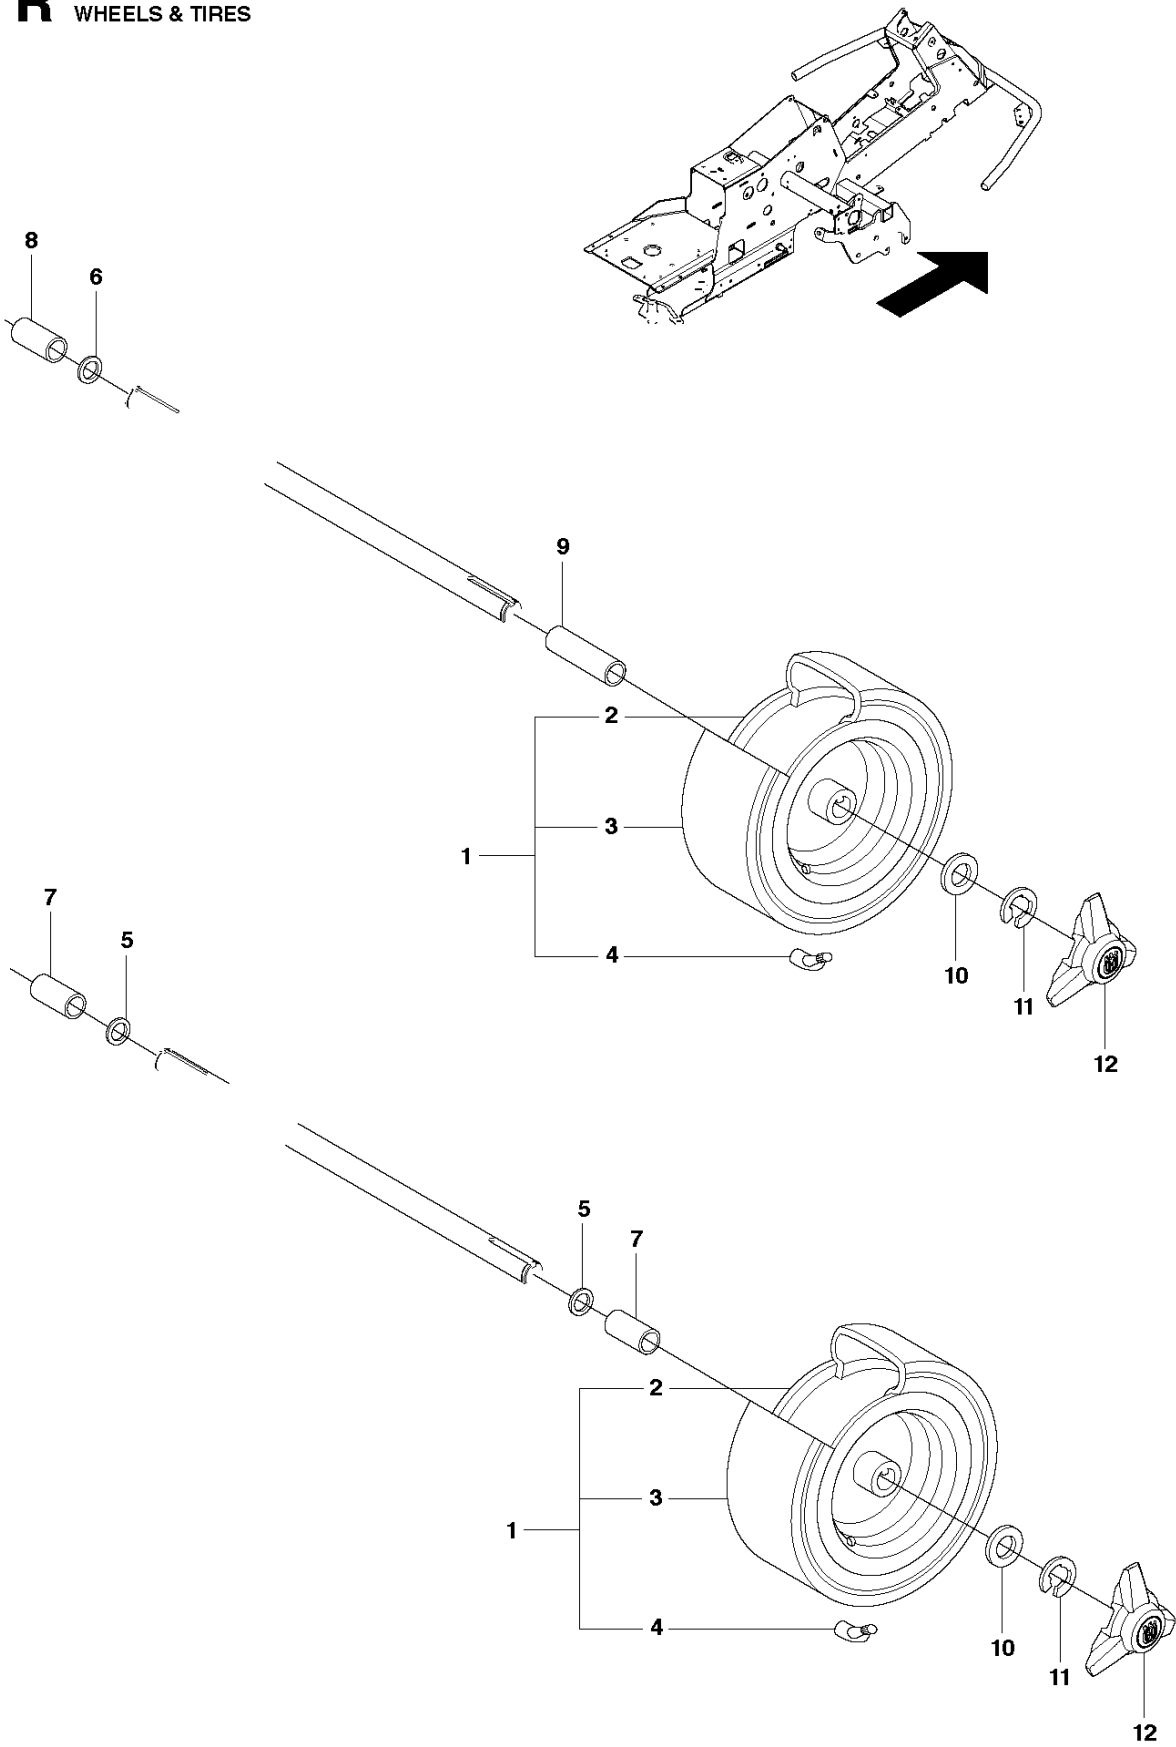

R R320 AWD
WHEELS & TIRES

WHEELS & TIRES

R320 AWD, 967291501, 2015

Ref	Part No	Description	Remark	QTY	KIT
1	523 01 26-02	WHEEL		4	
2	523 03 48-01	RIM		1	1
3	523 03 46-02	TYRE		1	1
4	523 03 47-01	VALVE		1	1
5	506 50 48-03	WASHER		2	
6	506 94 58-01	WASHER		1	
7	506 59 62-03	SPACING SLEEVE		2	
8	544 13 26-01	SLEEVE		1	
9	544 13 26-02	SLEEVE		1	
10	506 50 48-05	WASHER		4	
11	506 89 90-01	E-CLIP		4	
12	544 35 35-01	HUB CAP		4