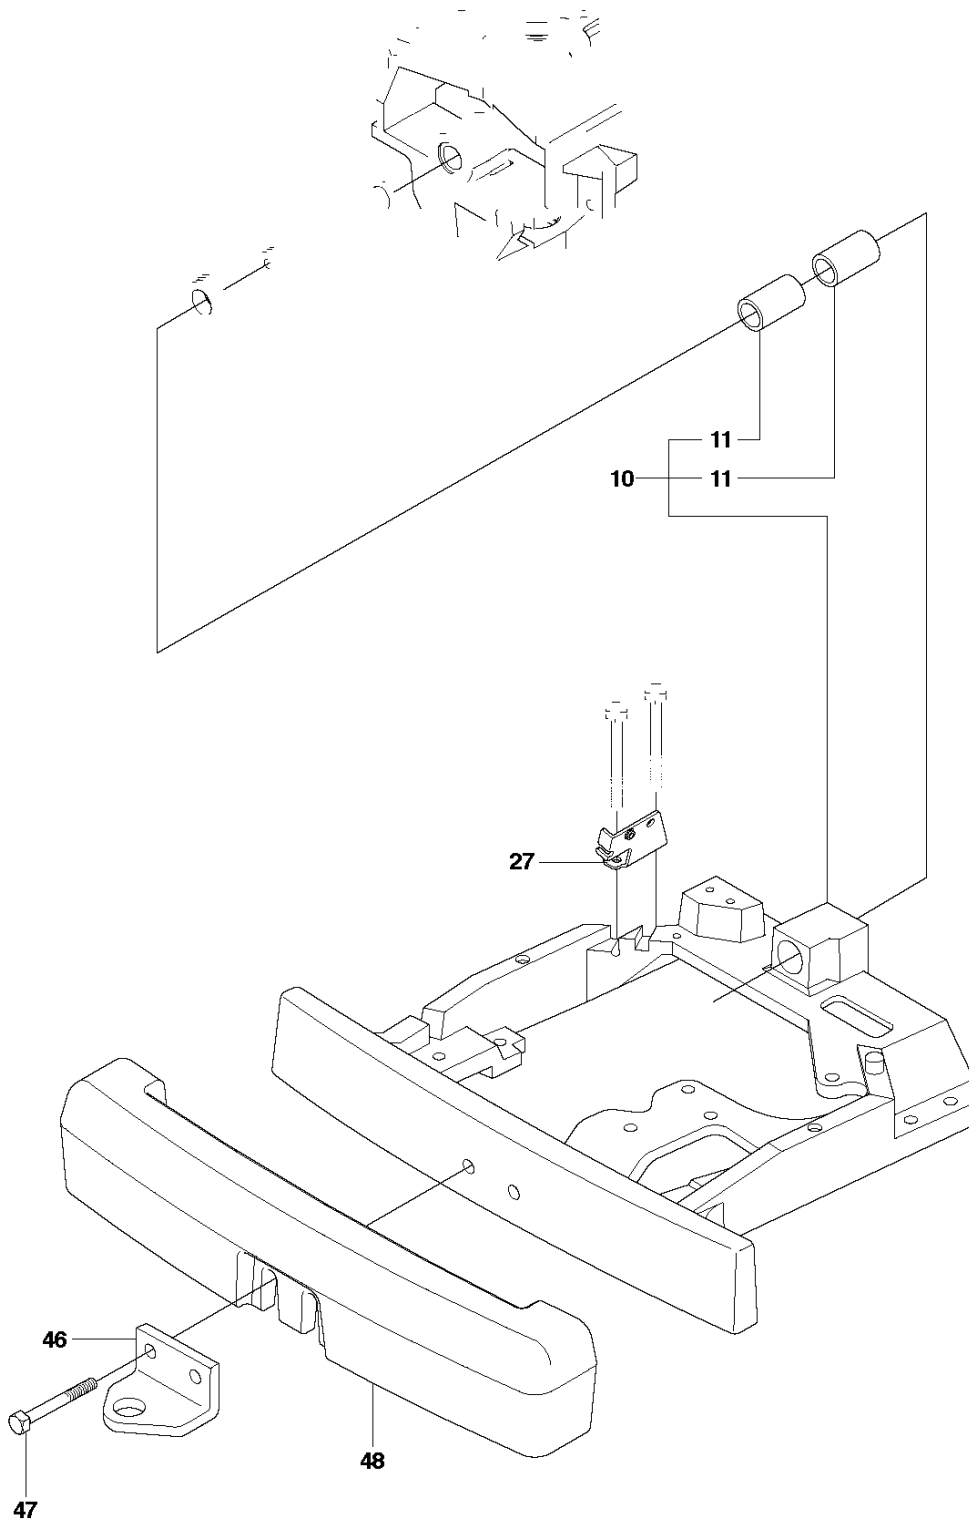

J1 R320 AWD
CHASSIS, REAR

CHASSIS / FRAME

R320 AWD, 967291501, 2015

Ref	Part No	Description	Remark	QTY KIT
10	535 40 60-01	BRACKET		1
11	506 98 61-02	GLIDLAGER		2
27	544 26 21-01	BRACKET		1
46	506 88 99-01	HITCH		1
47	725 25 00-51	SCREW EHHM		2
48	544 03 96-02	COUNTERWEIGHT		1