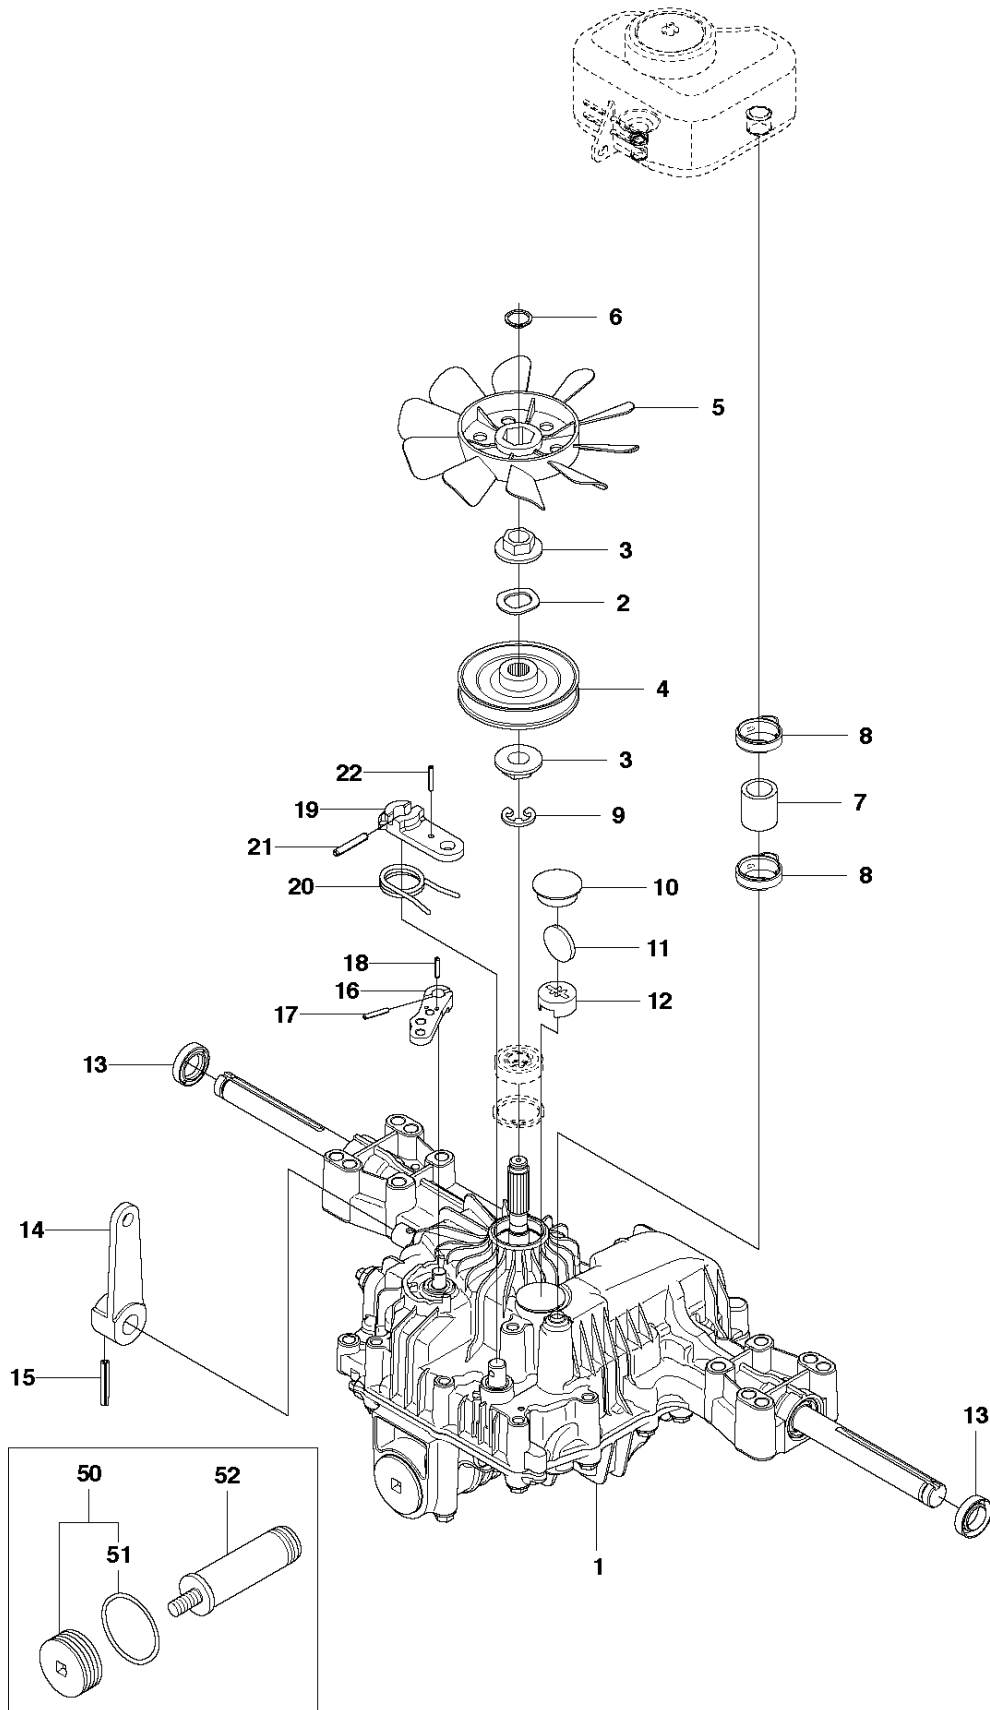

K574

TRANSMISSION

R320 AWD, 967291501, 2015

Ref	Part No	Description	Remark	QTY	KIT
1	544 11 61-01	TRANSMISSION		1	
2	506 98 65-01	SPRING WASHER		1	
3	506 98 66-01	DISTANCE		2	
4	502 45 19-01	PULLEY		1	
5	506 98 68-01	FAN		1	
6	735 31 15-00	CIRCLIP		1	
7	502 45 16-01	TUBE		1	
8	506 98 70-01	HOSE CLAMP		2	
9	535 40 28-07	CLIP		1	1
10	535 40 28-32	PLUG		1	1
11	535 40 28-29	MAGNET		1	1
12	502 45 20-01	MAGNET HOLDER		1	1
13	535 40 28-37	SEALING		2	1
14	502 45 32-01	CONTROL LEVER		1	1
15	535 40 28-09	PIN RETAINING SCREW		1	1
16	535 40 28-17	LEVER		1	1
17	535 40 28-16	PIN RETAINING SCREW		1	1
18	535 40 28-33	PIN RETAINING SCREW		1	1
19	535 40 28-38	LEVER		1	1
20	535 40 28-39	RETURN SPRING		1	1
21	535 40 28-40	PIN RETAINING SCREW		1	1
22	535 40 28-41	PIN RETAINING SCREW		1	1
50	574 51 51-01	KIT		1	
51	574 51 52-01	O-RING		1	50
52	535 40 28-19	FILTER		1