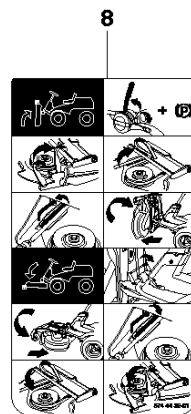

S R320 AWD
DECALS

DECALS

R320 AWD, 967291501, 2015

Ref	Part No	Description	Remark	QTY KIT
1	544 43 86-01	LABEL		1
2	577 06 20-01	DECAL		2
3	578 36 45-06	DECAL		2
4	505 21 77-05	LABEL		1
5	578 39 25-03	DECAL		1
6	544 21 14-01	LABEL		1
7	579 09 15-01	DECAL		2
8	574 44 32-01	LABEL		1
9	576 97 34-01	DECAL		1