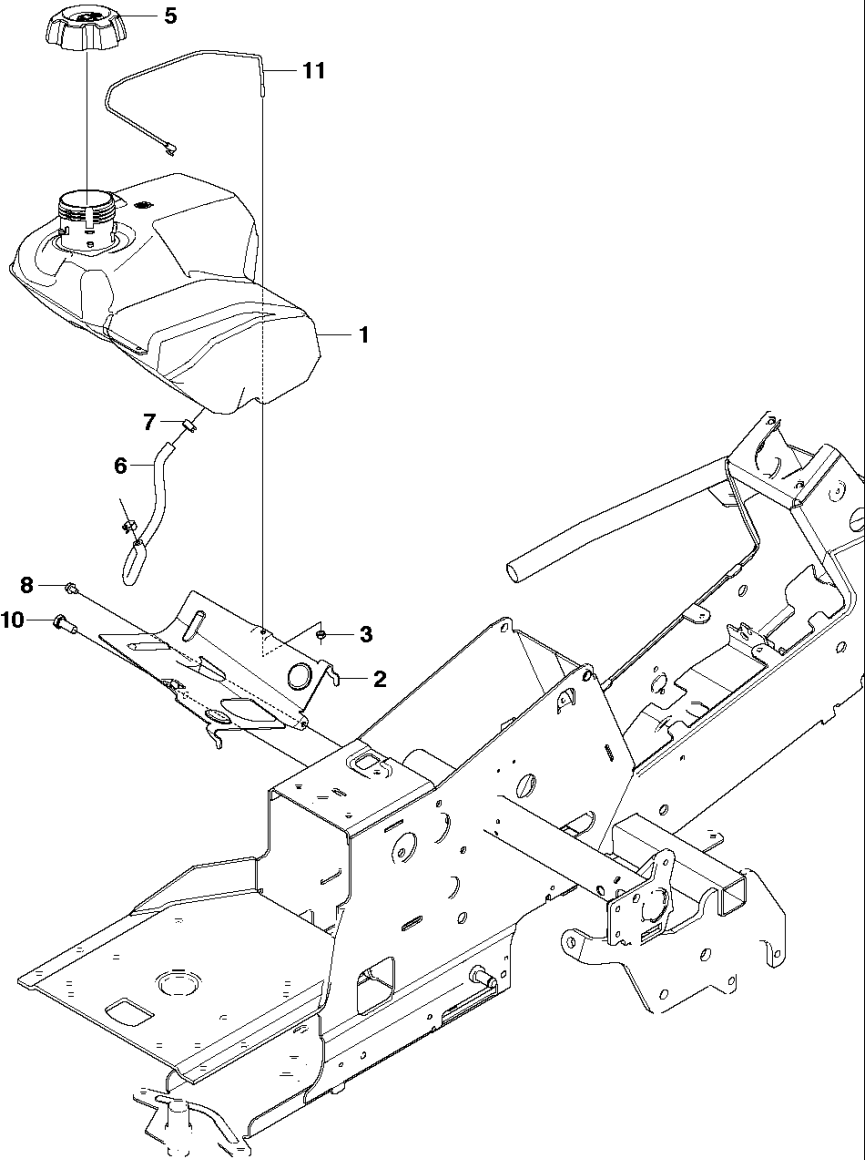

B R320 AWD
FUEL SYSTEM

FUEL SYSTEM

R320 AWD, 967291501, 2015

Ref	Part No	Description	Remark	QTY KIT
1	577 91 50-01	FUEL TANK		1
2	578 05 38-01	BRACKET		1
3	732 21 16-01	NUT		1
5	532 43 96-45	HUB CAP		1
6	504 80 00-10	FUEL HOSE		1
7	535 46 97-01	HOSE BRACE		2
8	725 23 64-61	SCREW EHHFT		1
10	725 24 93-71	SCREW EHHM		1
11	578 26 15-01	WIRE		1