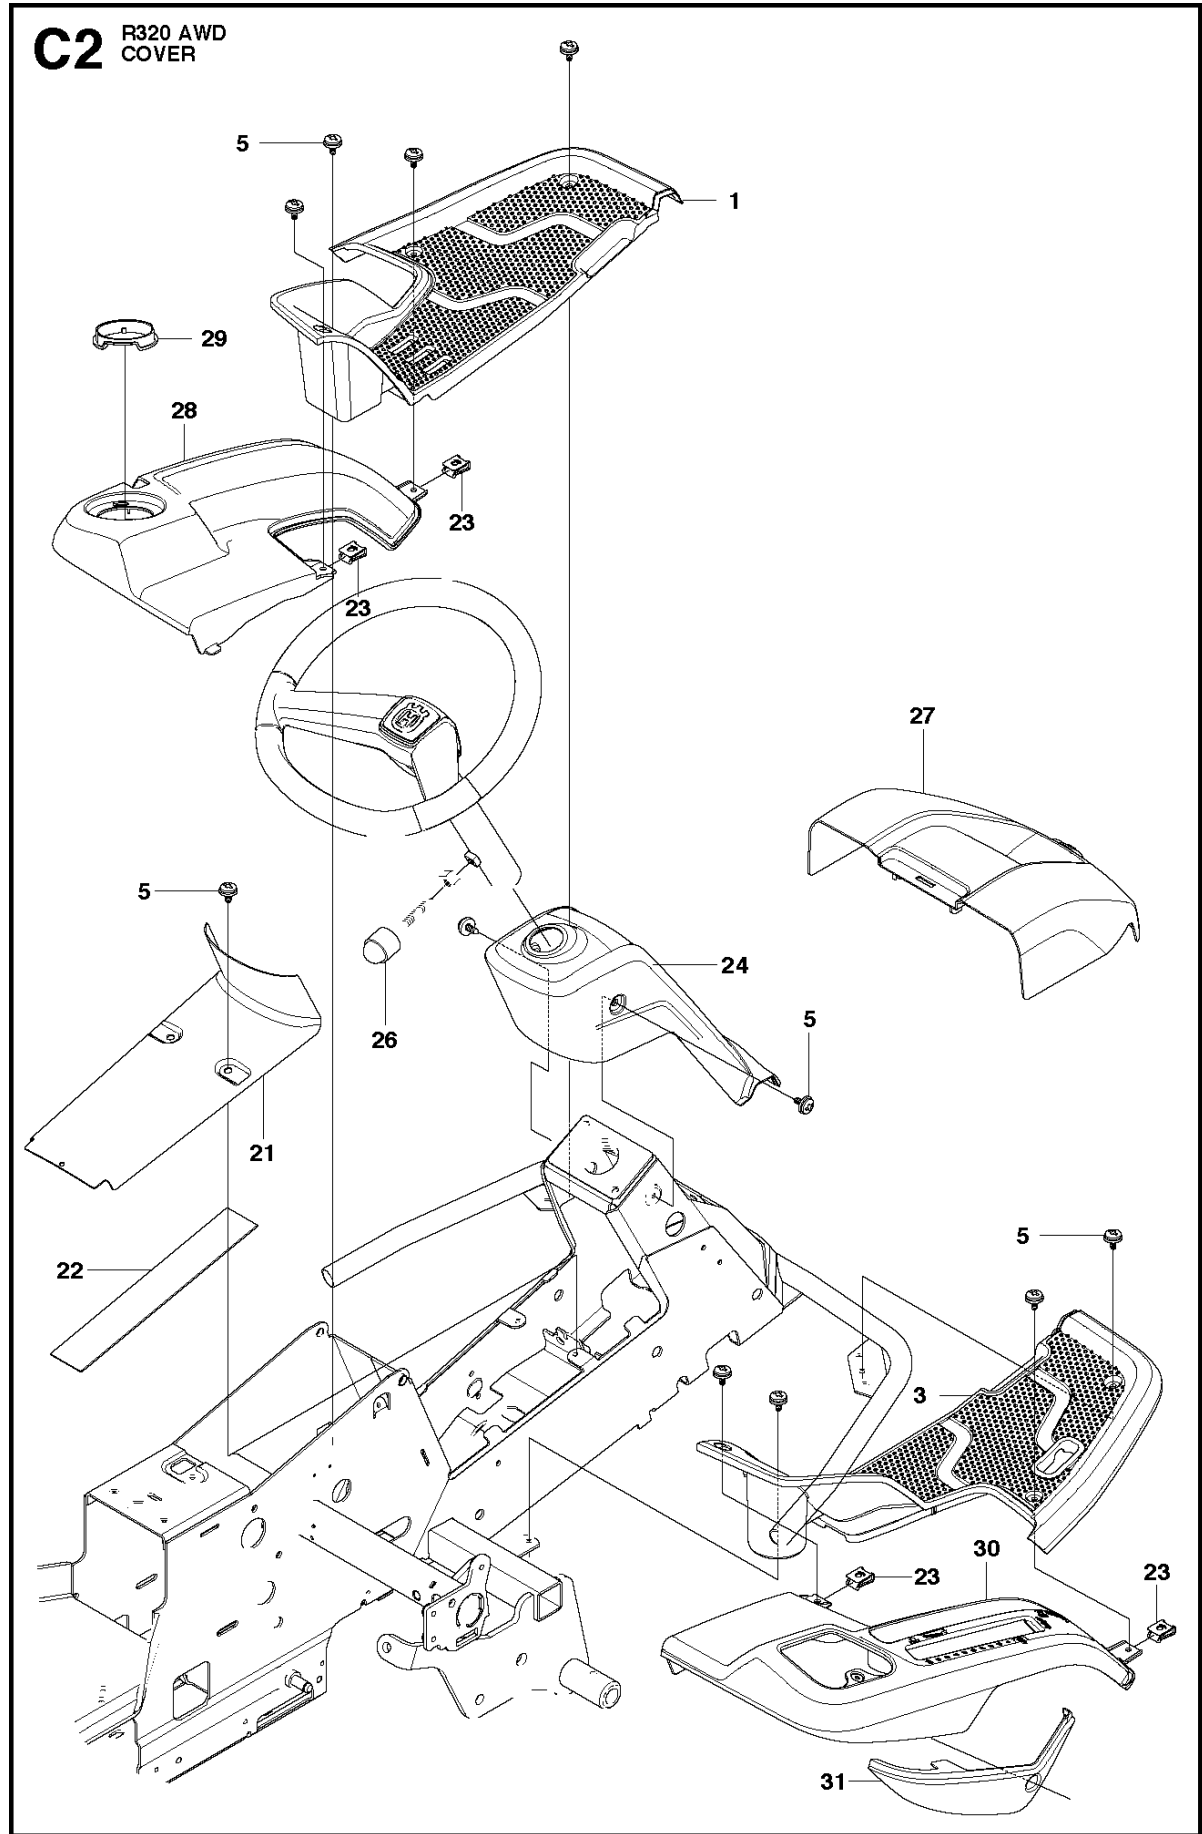

COVER

R320 AWD, 967291501, 2015

Ref	Part No	Description	Remark	QTY KIT
1	577 72 93-01	FOOT PLATE		1
3	577 72 94-01	FOOT PLATE		1
5	544 40 05-01	SCREW		14
21	544 23 92-01	COVER		1
22	544 42 75-01	MAT		1
23	535 42 91-01	SPRING NUT		4
24	577 61 58-01	COVER		1
26	544 43 32-01	PROTECTIVE COVER		1
27	525 56 24-01	UNIT COVER		1
28	577 72 95-01	FENDER		1
29	577 76 45-01	LOCKING NUT		1
30	577 72 96-01	FENDER		1
31	577 73 75-01	CONTROL COVER		1