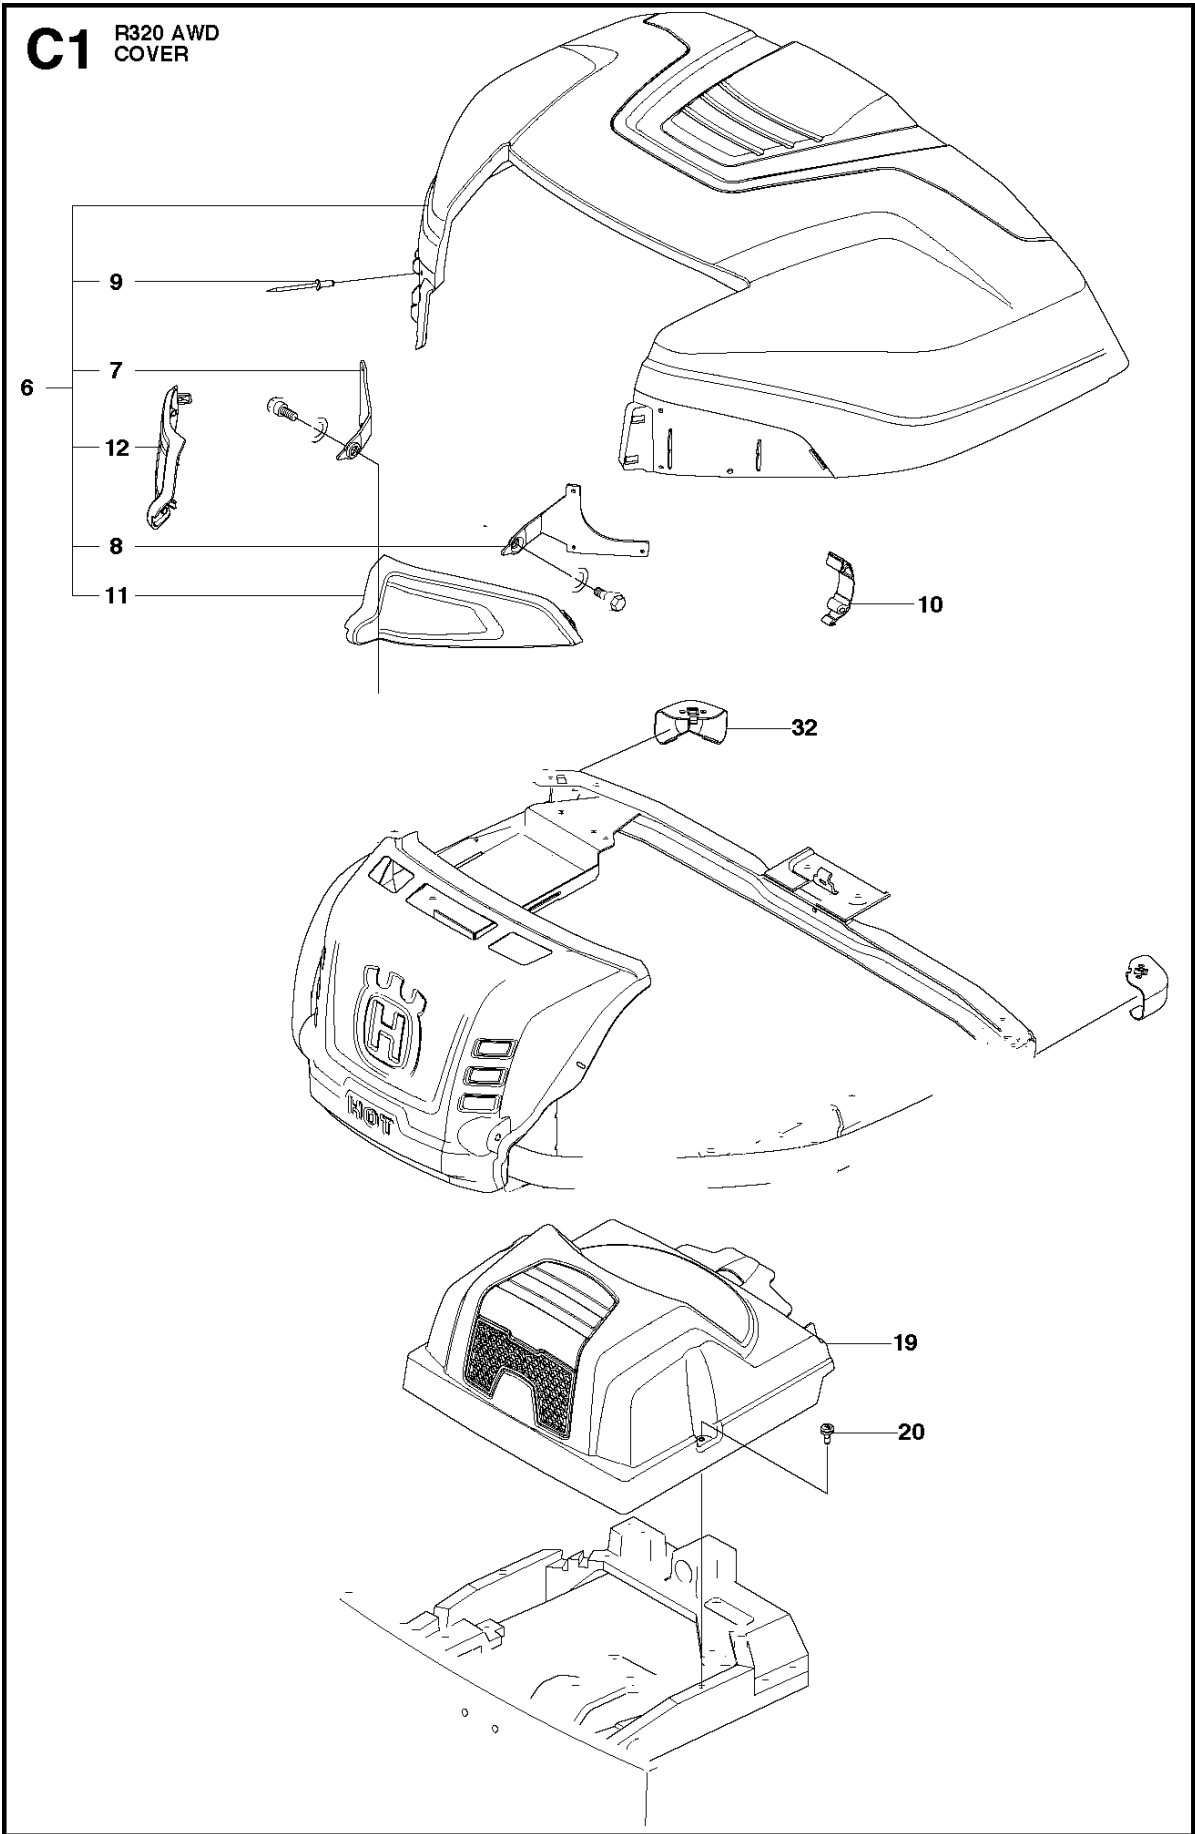

COVER

R320 AWD, 967291501, 2015

Ref	Part No	Description	Remark	QTY	KIT
6	577 61 47-01	ENGINE HOOD ASSY		1	
7	578 11 37-01	HINGE		1	6
8	578 11 37-02	HINGE		1	6
9	722 79 54-02	RIVET		6	6
10	503 89 47-03	SNAP		1	
11	577 61 26-02	COVER		1	6
12	577 61 26-01	COVER		1	6
19	578 26 13-04	TRANSMISSION COVER		1	
20	574 85 62-01	SCREW		2	
32	577 90 33-01	PLUG		2