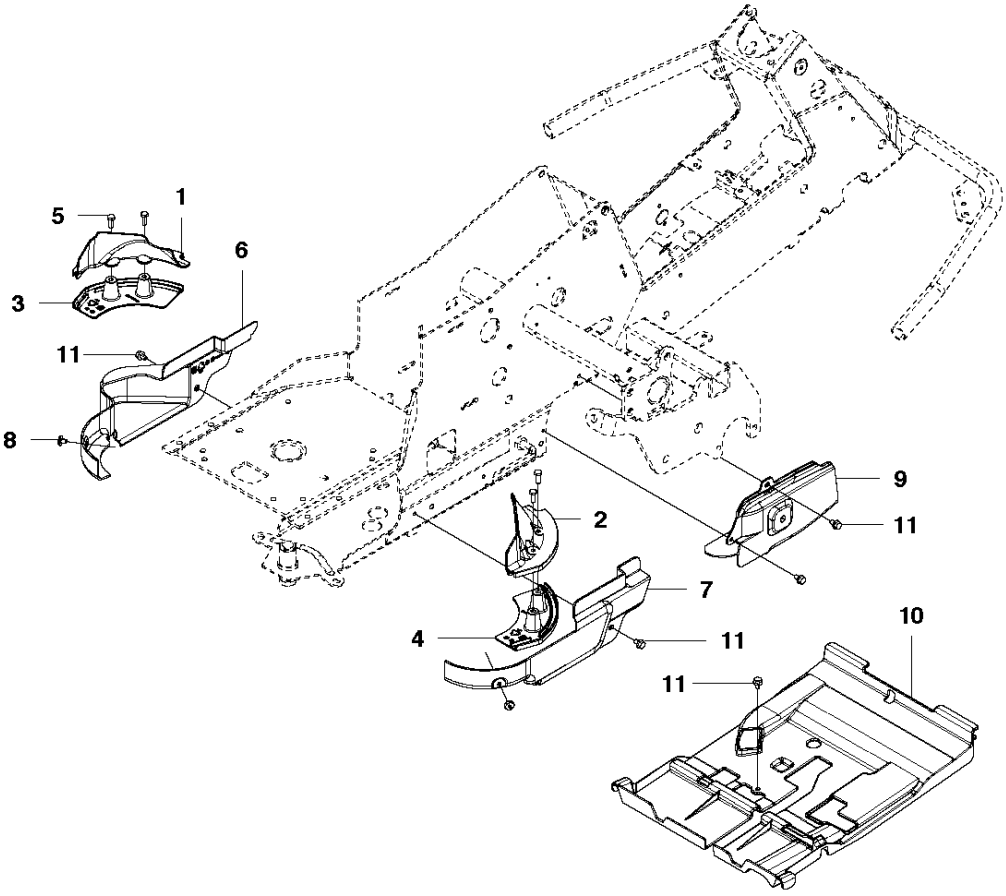

COVER - 3

COVER

R320 AWD, 967291501, 2015

Ref	Part No	Description	Remark	QTY KIT
1	510 22 25-01	BELT COVER		1
2	510 22 25-02	BELT COVER		1
3	510 22 27-01	BELT COVER		1
4	510 22 27-02	BELT COVER		1
5	725 23 68-61	SCREW EHHFT		4
6	510 22 23-03	BELT COVER		1
7	510 22 24-01	BELT COVER		1
8	522 55 73-01	SCREW		2
9	516 01 88-01	BELT COVER		1
10	525 56 33-03	BELT COVER		1
11	725 23 64-61	SCREW EHHFT		5