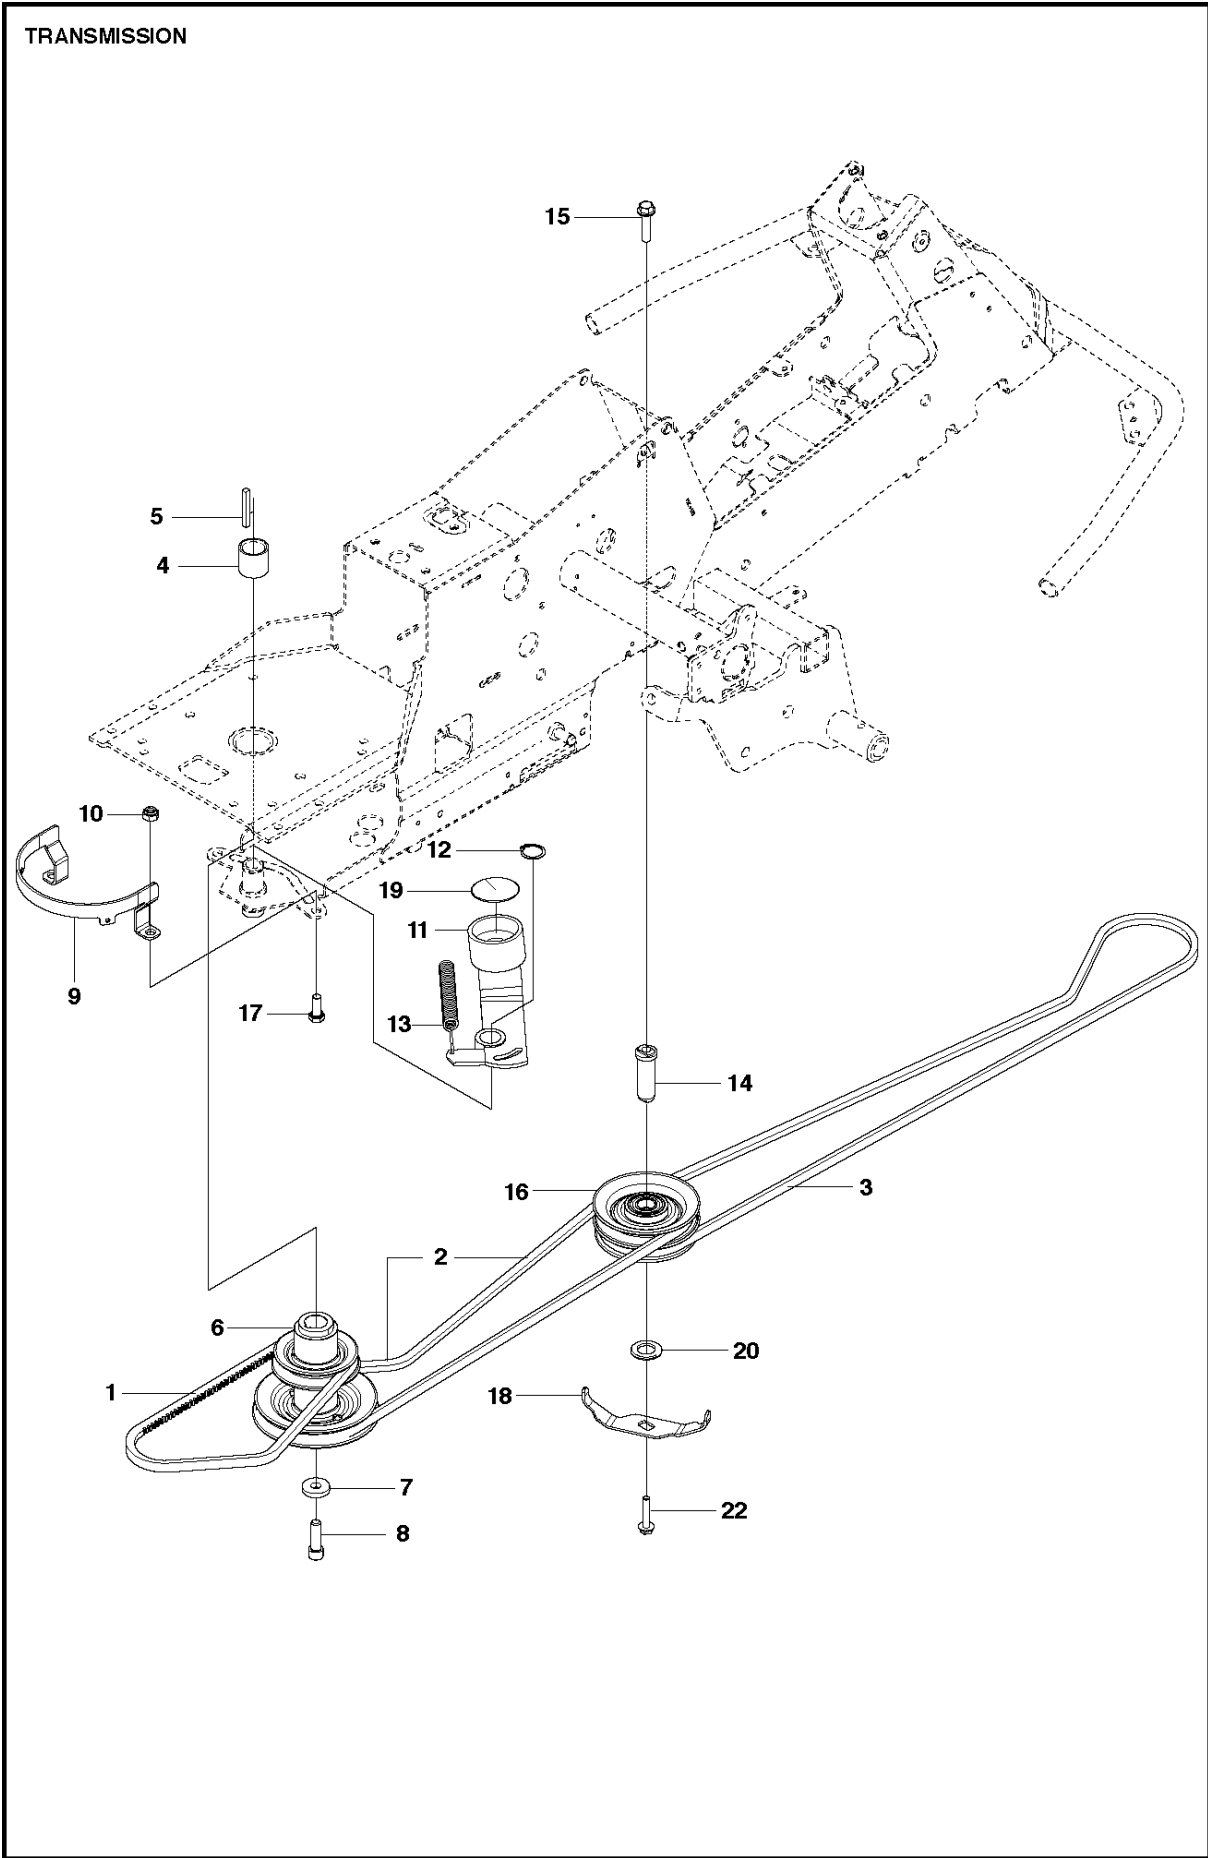

TRANSMISSION

R320 AWD, 967291501, 2015

Ref	Part No	Description	Remark	QTY KIT
1	522 93 03-01	BELT		1
2	544 40 02-01	BELT		1
3	585 03 45-01	BELT		1
4	506 50 92-01	SPACING SLEEVE		1
5	506 55 59-01	WEDGE		1
6	535 48 24-01	PULLEY		1
7	506 59 75-01	WASHER		1
8	506 55 60-02	SCREW UNC		1
9	587 42 52-01	BELT GUIDE		1
10	732 21 20-51	NUT		2
11	535 48 44-01	BELT TENSIONER ASSY		1
12	735 31 26-00	CIRCLIP		1
13	506 66 56-01	SPRING		1
14	581 91 64-01	SHAFT		1
15	506 67 54-02	SCREW EHHFM		1
16	535 48 22-01	MELLANHJUL		1
17	725 24 93-71	SCREW EHHM		2
18	544 40 53-01	BELT GUIDE		1
19	535 48 50-01	SEALING		1
20	586 32 02-01	DISTANCE		1
22	586 32 04-01	SCREW		1