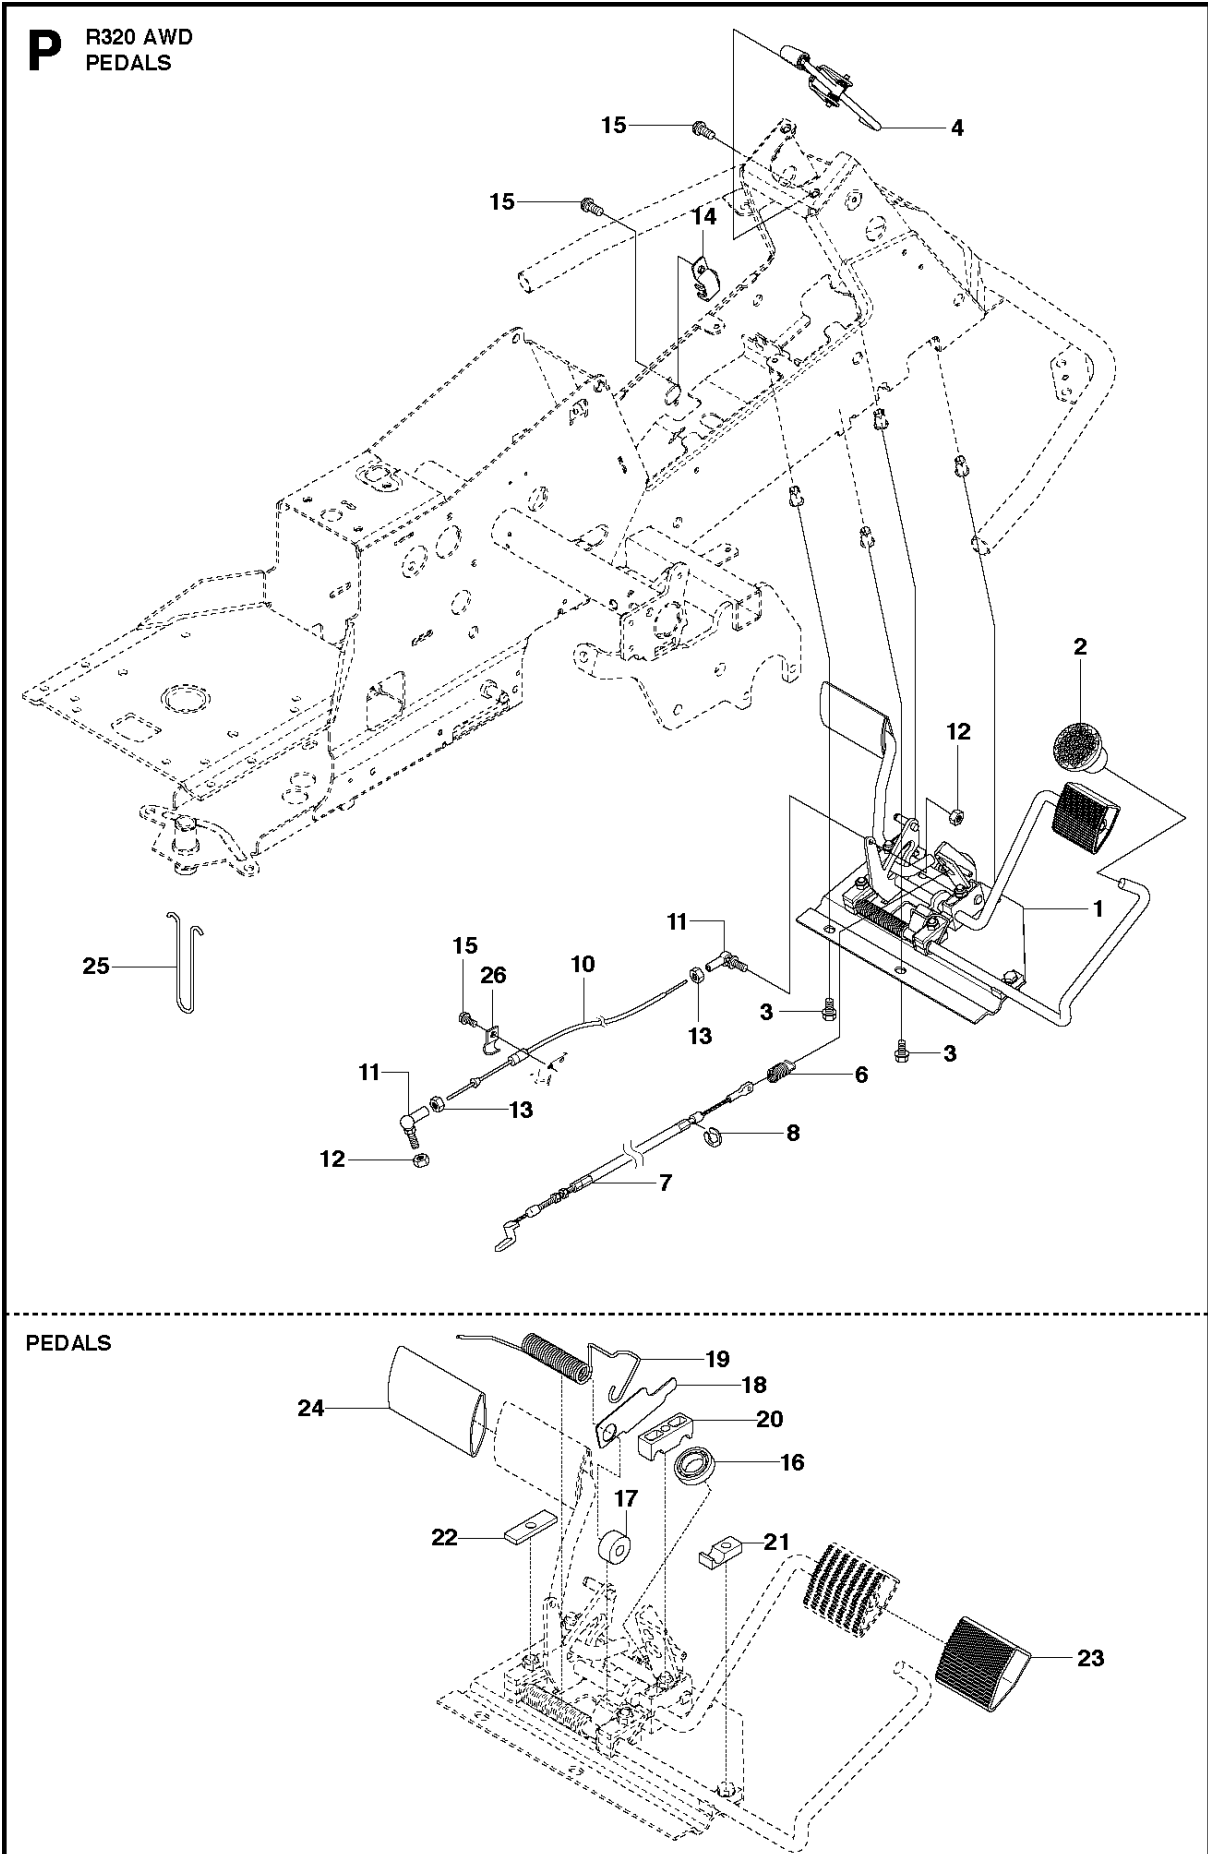

PEDALS

R320 AWD, 967291501, 2015

Ref	Part No	Description	Remark	QTY	KIT
1	544 12 60-01	PEDAL PLATE ASSY		1	
2	535 47 37-01	KNOB		1	
3	506 57 01-04	SCREW EHHFM		4	
4	544 40 31-01	BRAKE LEVER ASSY		1	
6	506 94 63-01	BRAKE SPRING		1	
7	576 71 21-01	BRAKE WIRE		1	
8	735 31 09-20	E-CLIP		1	
10	574 41 12-02	CONTROL CABLE		1	
11	506 55 73-01	VINKELL.AS8 DIN71802		2	
12	732 21 14-01	LOCK NUT		2	
13	731 23 14-01	HEXAGON NUT		2	
14	522 43 08-01	BRACKET		1	
15	725 23 64-61	SCREW EHHFT		4	
16	738 21 02-04	BALL BEARING		1	1
17	535 48 02-01	ROLLER		1	1
18	535 48 06-01	PROTECTIVE PLATE		1	1
19	535 48 07-01	SPRING		1	1
20	535 48 08-01	BEARING SUPPORT		4	1
21	535 48 09-01	BEARING SUPPORT		5	1
22	535 48 10-01	REINFORCEMENT PLATE		3	1
23	535 47 88-01	PEDAL RUBBER		1	1
24	535 47 88-02	PEDAL RUBBER		1	1
25	506 57 64-02	CABLE HOLDER		1	
26	506 56 65-01	CLIP		1