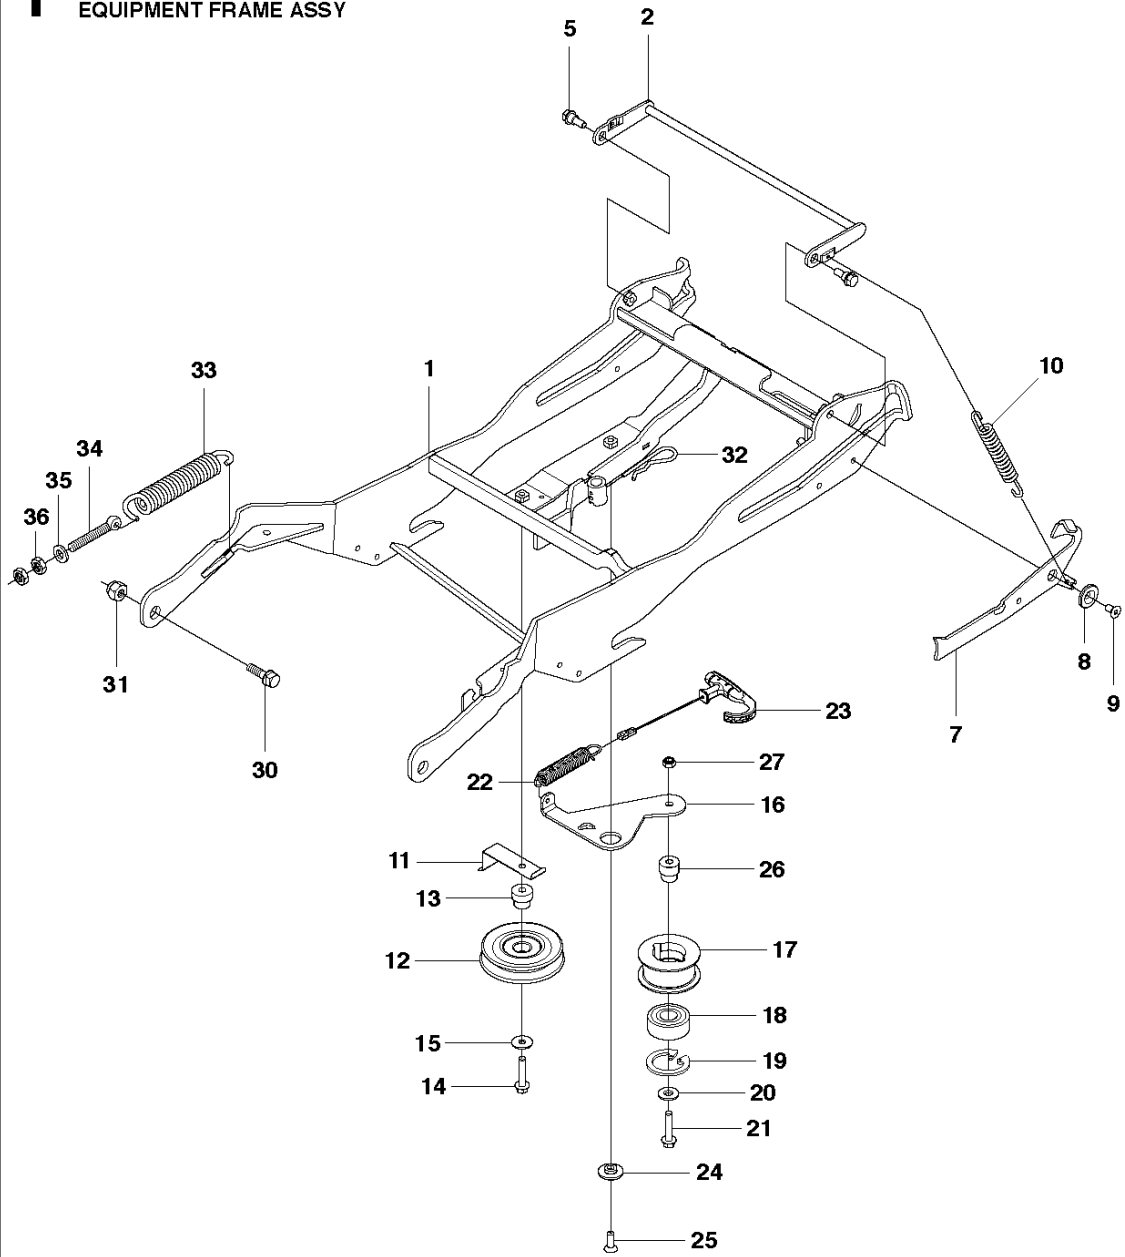

T R320 AWD
EQUIPMENT FRAME ASSY

FRAME

R320 AWD, 967291501, 2015

Ref	Part No	Description	Remark	QTY KIT
1	523 06 42-01	EQUIPMENT FRAME		1
2	525 47 59-01	HOOK		1
5	506 59 74-01	SCREW EHHFM		2
7	523 11 66-02	LEVER		1
8	506 91 87-01	WASHER		1
9	725 64 48-01	SCREW IHCSFM		1
10	506 53 56-03	DRAW SPRING		1
11	525 48 67-01	BELT GUIDE		1
12	506 97 48-01	PULLEY		1
13	506 82 68-02	BUSHING		1
14	725 24 59-51	SCREW EHHM		1
15	734 11 64-41	WASHER		1
16	577 22 87-01	SHEET		1
17	505 15 39-01	BELT TENSIONER WHEEL ASSY		1
18	738 21 04-04	BALL BEARING		1
19	735 31 38-10	CIRCLIP		1
20	734 11 64-41	WASHER		1
21	725 24 59-51	SCREW EHHM		1
22	504 62 24-01	SPRING		1
23	504 62 21-02	HANDLE ASSY		1
24	505 45 17-01	WASHER		1
25	725 64 53-01	SCREW IHCSFM		1
26	535 48 48-01	BUSHING		1
27	732 21 18-01	LOCK NUT		1
30	506 89 58-01	COLLAR SCREW		2
31	732 25 22-01	HEXAGON LOCKING NUT		2
32	506 96 66-01	HAIR PIN COTTER		1
33	506 83 76-01	SPRING		2
34	506 83 77-01	RING BOLT		2
35	734 11 72-01	WASHER		2
36	731 23 20-51	HEXAGON NUT		4