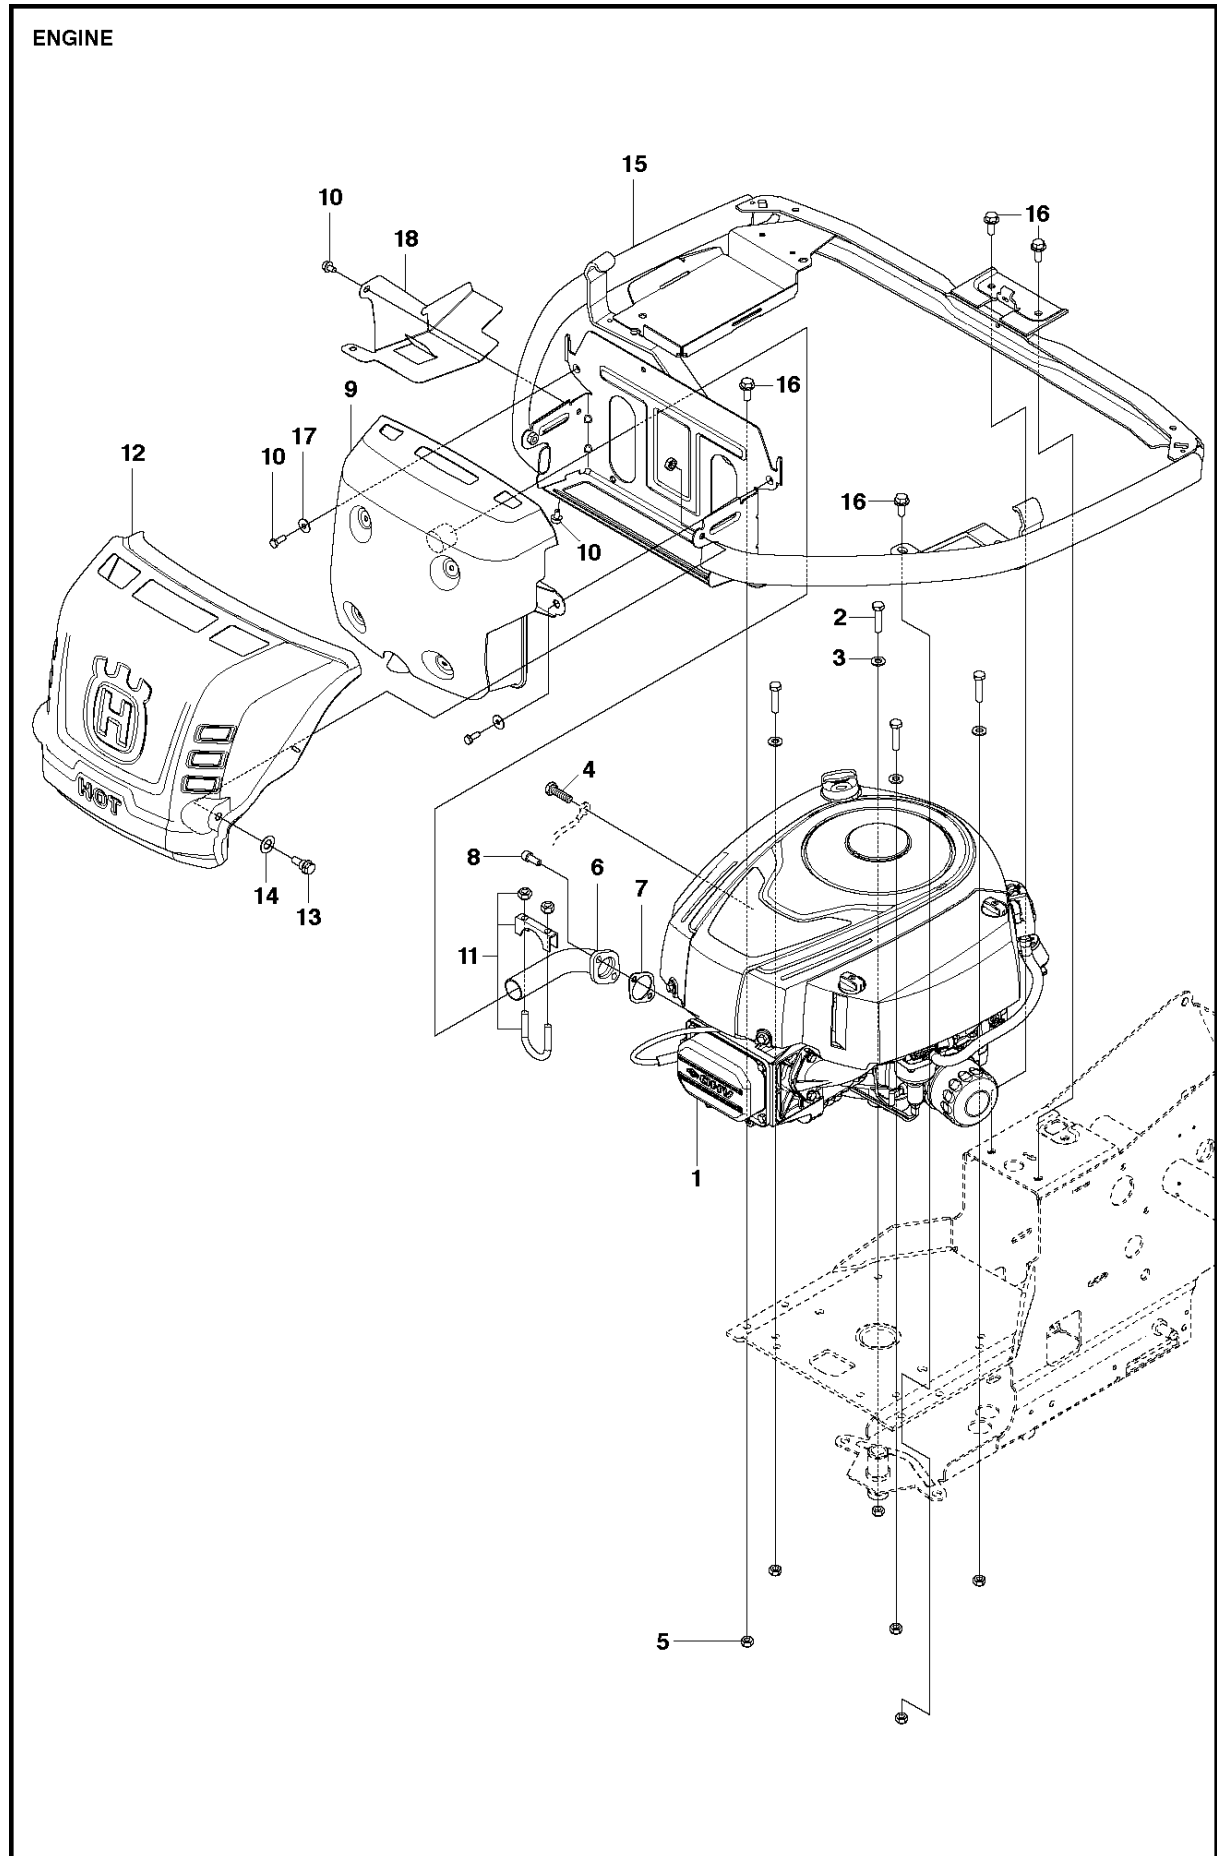

ENGINE

R320 AWD, 967291501, 2015

Ref	Part No	Description	Remark	QTY	KIT
1	578 32 71-01	ENGINE		1	
2	725 24 57-51	SCREW		4	
3	734 11 64-01	WASHER		4	
4	506 55 63-02	SCREW UNC		1	
5	732 21 18-01	LOCK NUT		6	
6	578 05 48-01	EXHAUST PIPE		1	
7	506 91 45-01	GASKET		1	
8	506 55 63-01	SCREW UNC		2	
9	577 81 36-01	MUFFLER		1	
10	725 23 64-61	SCREW EHHFT		4	
11	506 66 84-01	CLAMP ASSY		2	10
12	579 48 16-01	HEAT SHIELD		1	
13	506 59 74-01	SCREW EHHFM		2	
14	506 83 94-01	SPRING WASHER		2	
15	577 84 91-01	ENGINE FRAME		1	
16	506 57 01-04	SCREW EHHFM		4	
17	734 11 54-41	WASHER		2	
18	579 52 93-02	AIR DUCT		1