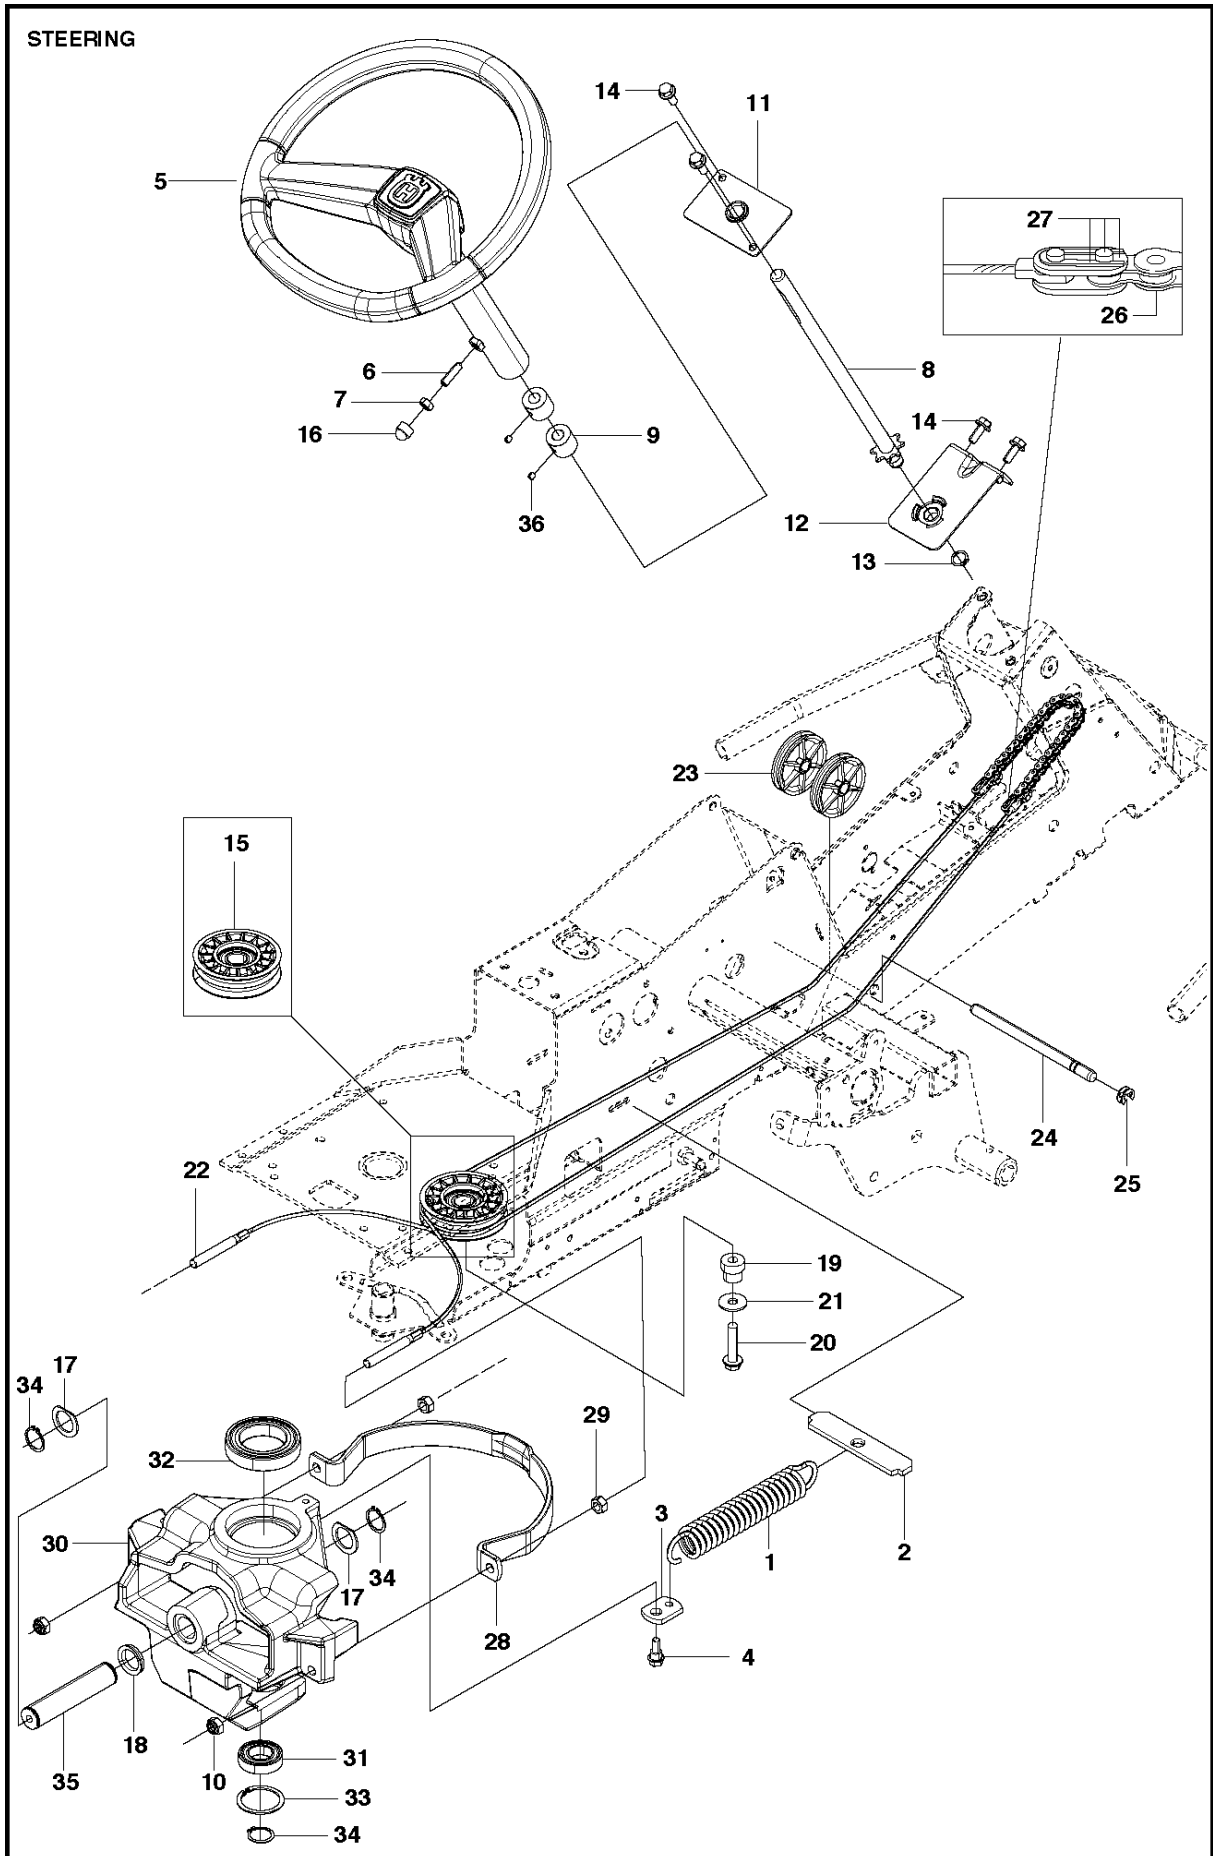

STEERING

R320 AWD, 967291501, 2015

Ref	Part No	Description	Remark	QTY KIT
1	506 67 19-01	SPRING		1
2	506 57 63-01	SPRING RETAINER		1
3	506 67 08-01	LINK		1
4	506 59 74-01	SCREW EHHFM		1
5	577 96 04-02	STEERING WHEEL		1
6	728 74 55-05	SCREW IHSETM		1
7	731 23 18-01	HEXAGON NUT		1
8	583 89 99-01	STEERING ROD		1
9	506 86 34-01	DRIVER		2
10	732 21 20-51	NUT		2
11	584 15 56-01	BRACKET		1
12	583 89 97-01	BRACKET		1
13	735 31 17-00	CIRCLIP		1
14	506 57 01-04	SCREW EHHFM		4
15	576 49 25-01	PULLEY		1
16	544 43 32-01	PROTECTIVE COVER		1
17	506 77 34-01	WASHER		2
18	740 68 14-21	V-RING		1
19	576 48 73-01	BUSHING		1
20	506 67 54-03	SCREW EHHFM		1
21	734 11 74-41	WASHER		1
22	577 19 99-04	WIRE ASSY		2
23	506 52 24-01	STARTER PULLEY		2
24	506 53 94-04	SHAFT		1
25	735 31 14-20	E-CLIP		2
26	506 55 46-01	CHAIN		1
27	506 55 47-01	LINKAGE		2
28	544 42 73-01	WIRE GUIDE		1
29	731 23 20-01	HEXAGON NUT		2
30	577 65 93-01	SPINDLE		1
31	738 21 05-04	BALL BEARING		1
32	738 21 10-04	BALL BEARING		1
33	735 31 40-10	CIRCLIP		1
34	735 31 26-00	CIRCLIP		3
35	506 98 59-01	SWING AXLE		1
36	728 84 43-05	SCREW IHSETM		2