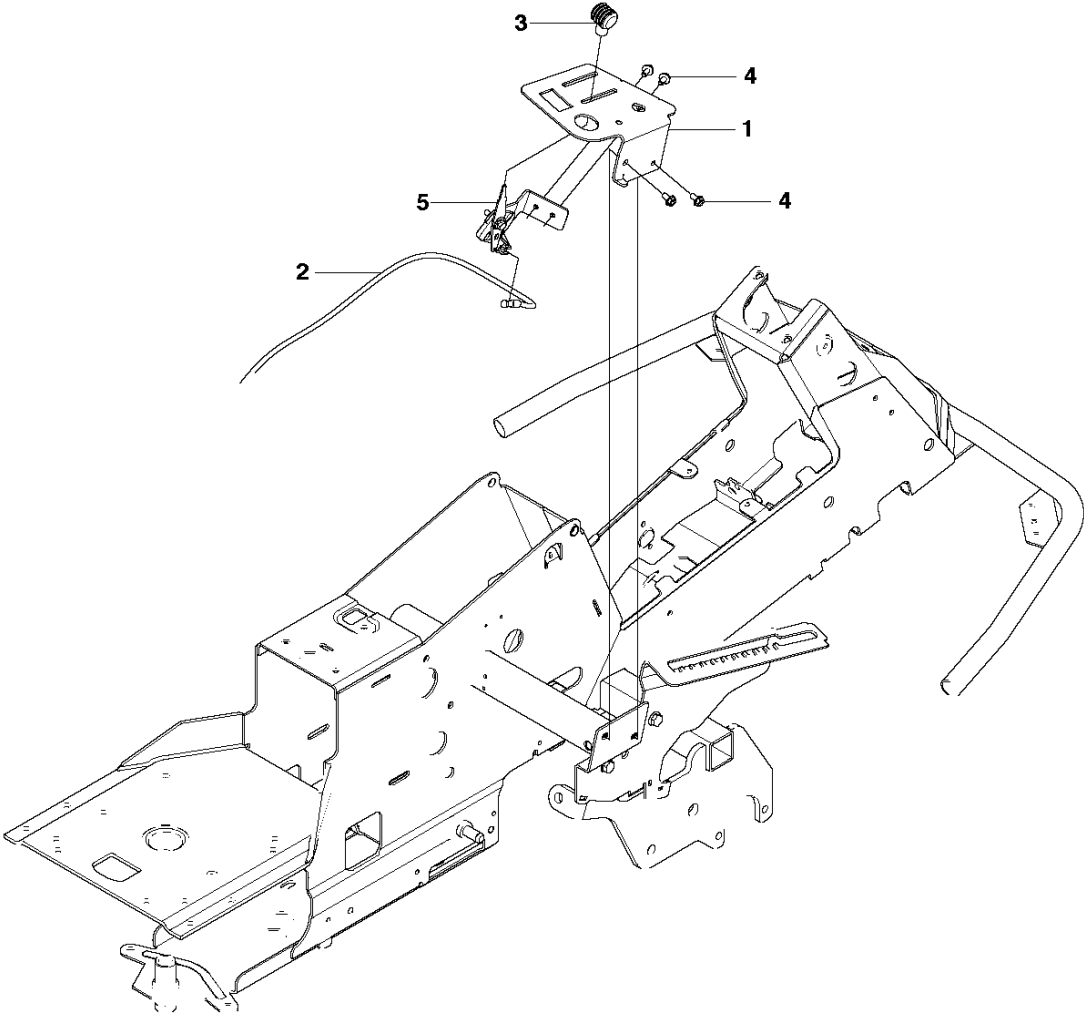

N R320 AWD
CONTROLS

CONTROLS

R320 AWD, 967291501, 2015

Ref	Part No	Description	Remark	QTY KIT
1	578 03 31-01	SUPPORT		1
2	544 30 17-01	WIRE		1
3	506 88 91-01	KNOB		1
4	535 47 52-12	SCREW EHHFM		4
5	578 02 35-01	THROTTLE CONTROL		1