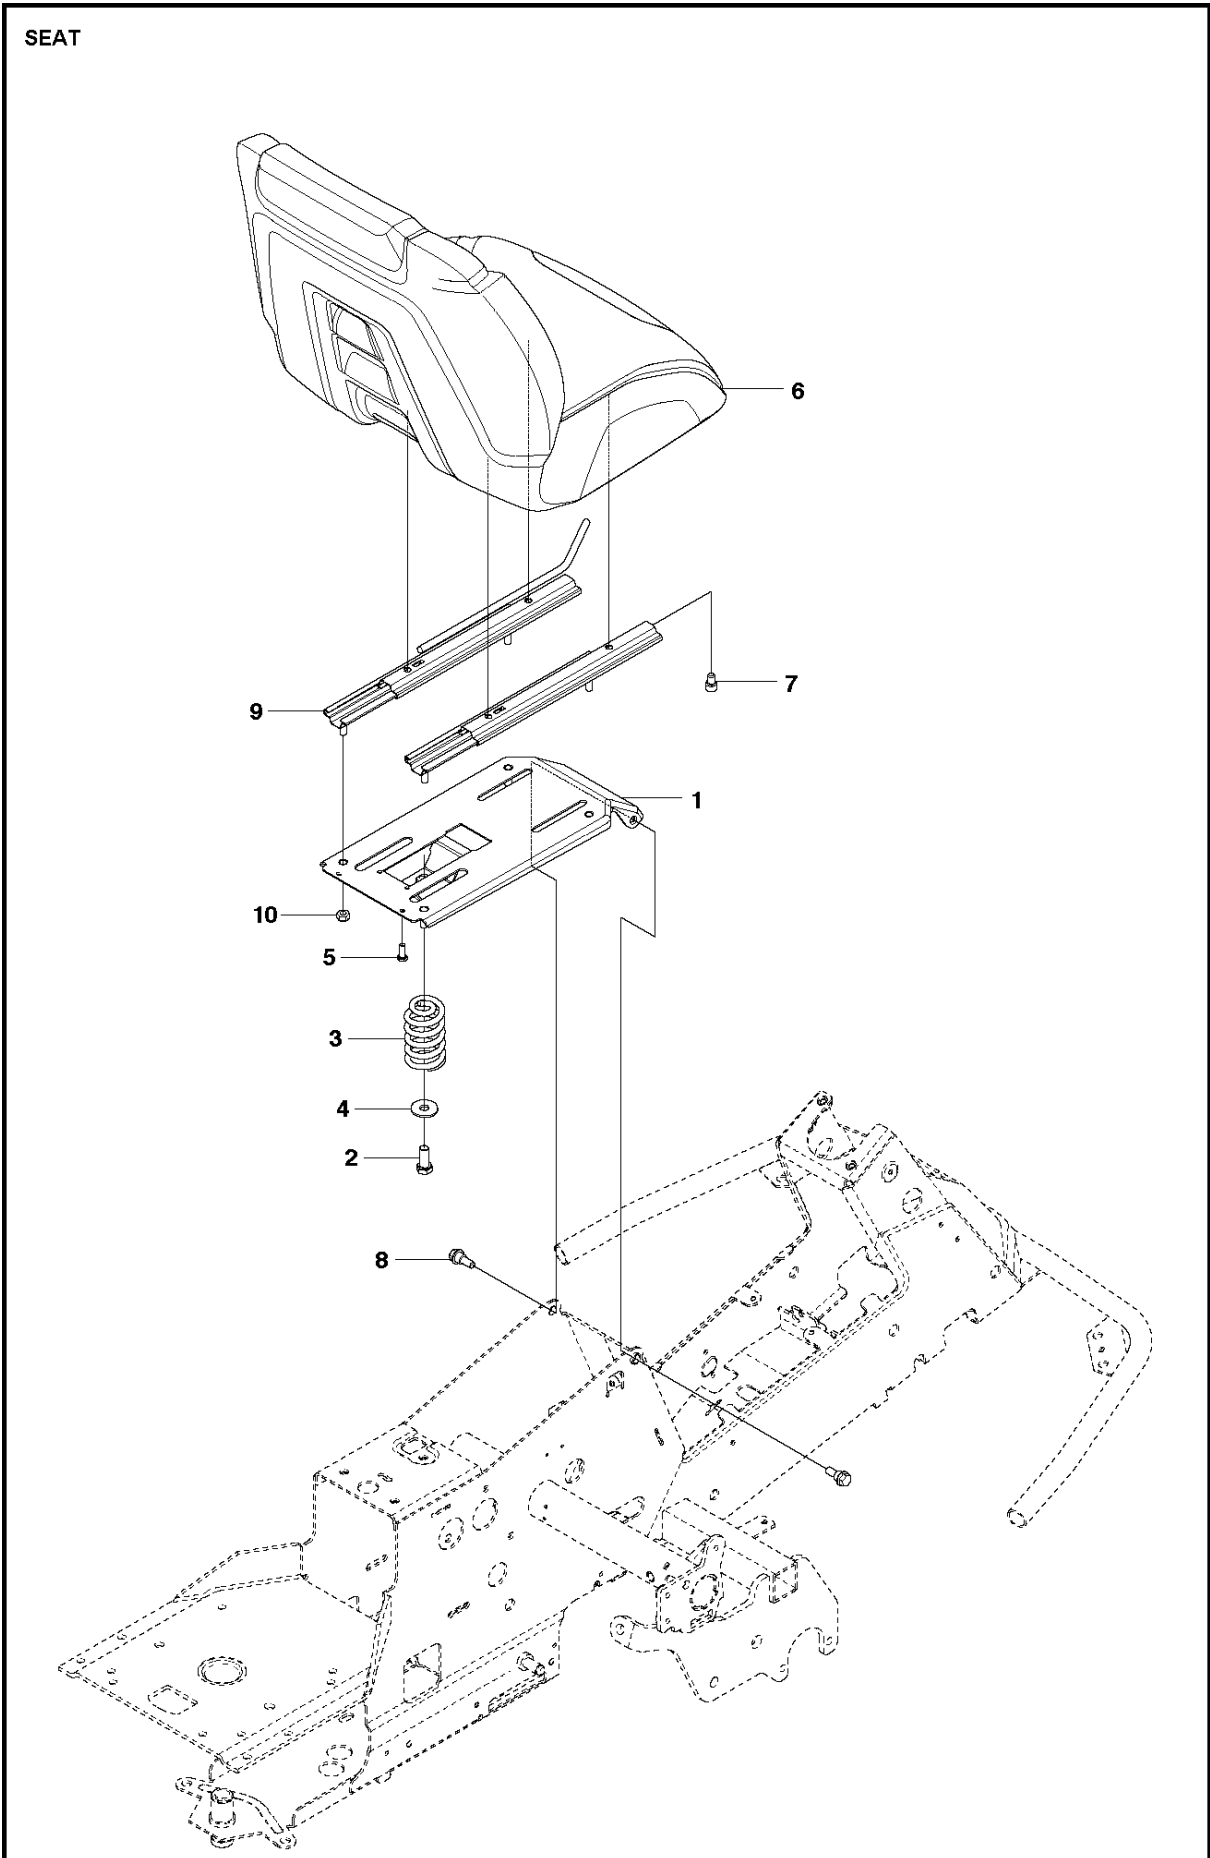

SEAT

R320 AWD, 967291501, 2015

Ref	Part No	Description	Remark	QTY KIT
1	587 15 27-01	SEAT BRACKET		1
2	725 24 93-71	SCREW EHHM		1
3	506 91 53-01	COMPRESSION SPRING		1
4	734 11 74-41	WASHER		1
5	725 23 68-61	SCREW EHHFT		1
6	587 39 30-01	SEAT		1
7	725 54 47-01	SCREW IHSCM		4
8	506 59 74-01	SCREW EHHFM		2
9	587 29 04-01	SEAT ADJUSTER		2
10	732 21 18-01	LOCK NUT		4