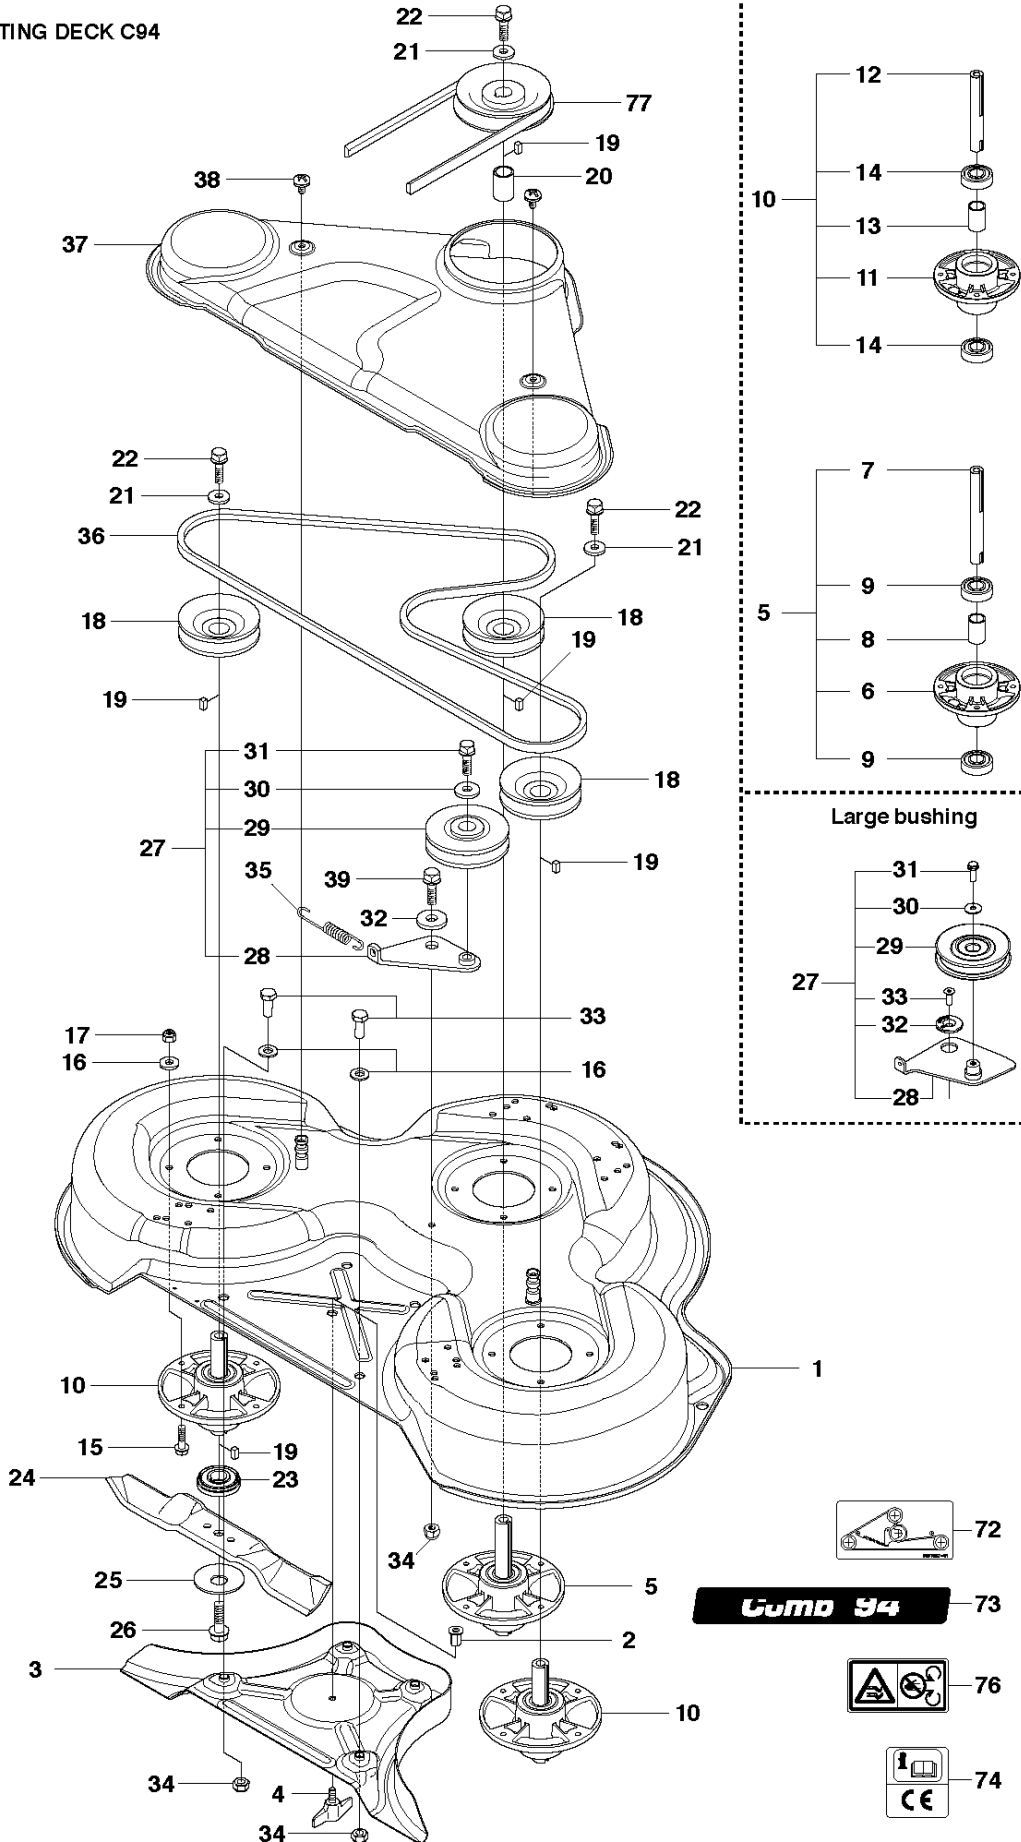

A2 CUTTING DECK C94

Gumbo 94

94CM CUTTING DECK

R320 AWD, 967291501, 2015

Ref	Part No	Description	Remark	QTY	KIT
1	544 06 57-06	CUTTING DECK		1	
2	506 91 62-01	BLIND RIVET NUT		1	
3	544 06 58-01	PLUG		1	
4	544 06 61-01	KNOB		1	
5	576 38 41-01	BLADE HOUSING ASSY		1	
6	576 38 42-01	BEARING HOUSING		1	5
7	576 38 43-01	SHAFT		1	5
8	576 38 44-01	SPACING SLEEVE		1	5
9	738 23 04-34	BALL BEARING		2	5
10	576 38 41-02	BLADE HOUSING ASSY		2	
11	576 38 42-01	BEARING HOUSING		1	10
12	576 38 43-02	SHAFT		1	10
13	576 38 44-01	SPACING SLEEVE		1	10
14	738 23 04-34	BALL BEARING		2	10
15	535 42 38-01	SCREW RSQM		12	
16	734 11 64-01	WASHER		14	
17	732 21 18-01	LOCK NUT		12	
18	506 92 21-01	PULLEY		3	
19	506 53 35-01	PARALLEL KEY		7	
20	544 06 80-02	SPACING SLEEVE		1	
21	734 11 74-41	WASHER		3	
22	544 11 41-01	SCREW EHHM		3	
23	535 50 42-02	ADAPTER		3	
24	505 54 45-01	RIDE ON BLADE		3	
25	506 79 23-01	KNIFE PLATE		3	
26	544 11 41-01	SCREW EHHM		3	
27	506 54 07-01	BELT TENSIONER ASSY	Small bushing	1	
27	586 96 66-01	BELT TENSIONER ASSY	Large bushing	1	
28	506 51 95-01	SPÄNNARM KPL.	Small bushing	1	27
28	585 35 99-01	ARM	Large bushing	1	27
29	506 53 27-01	PULLEY		1	27
30	734 11 64-41	WASHER		1	27
31	506 55 83-02	SCREW EHHFT	Small bushing	1	27
31	586 32 04-01	SCREW	Large bushing	1	27
32	506 91 87-02	WASHER	Small bushing	1	
32	586 49 67-01	WASHER	Large bushing	1	
33	725 24 51-71	SCREW EHHM		2	
34	732 21 18-01	LOCK NUT		1	
35	506 53 31-01	SPRING		1	
36	505 20 86-01	BELT		1	
37	544 06 63-01	BELT COVER		1	
38	544 40 05-01	SCREW		2	
39	725 24 51-71	SCREW EHHM	Small bushing	1	
39	725 64 53-01	SCREW IHCSFM	Large bushing	1	
72	506 78 97-01	LABEL		1	
73	544 23 81-01	LABEL		2	
74	506 92 90-01	LABEL		1	
76	574 51 00-01	DECAL		2	
77	506 77 86-01	PULLEY		1