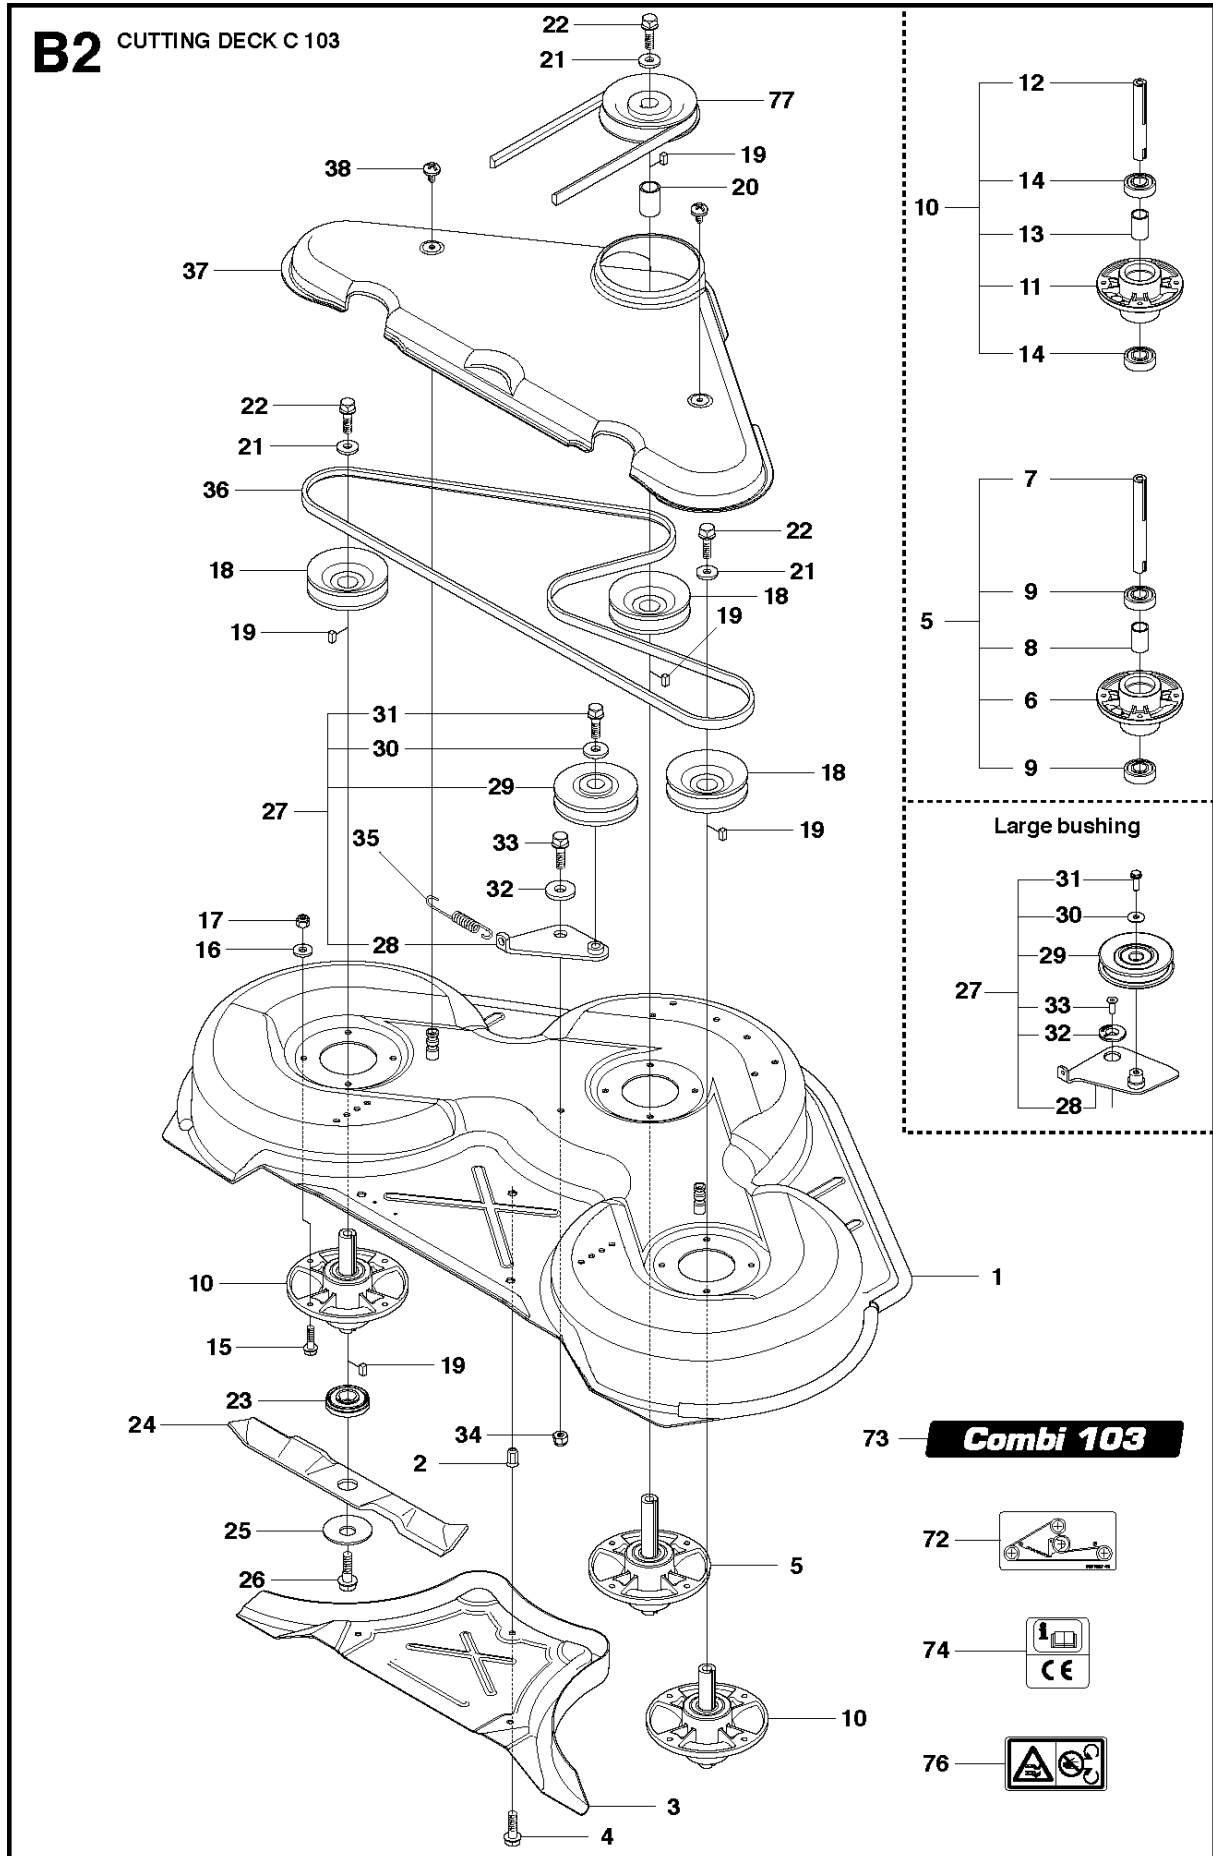

B2 CUTTING DECK C 103

Ref	Part No	Description	Remark	QTY	KIT
1	574 21 08-01	CUTTING DECK		1	
2	506 91 62-01	BLIND RIVET NUT		3	
3	544 44 92-01	PLUG		1	
4	506 57 01-04	SCREW EHHFM		3	
5	576 38 41-01	BLADE HOUSING ASSY		2	
6	576 38 42-01	BEARING HOUSING		1	5
7	576 38 43-01	SHAFT		1	5
8	576 38 44-01	SPACING SLEEVE		1	5
9	738 23 04-34	BALL BEARING		2	5
10	576 38 41-02	BLADE HOUSING ASSY		1	
11	576 38 42-01	BEARING HOUSING		1	10
12	576 38 43-02	SHAFT		1	10
13	576 38 44-01	SPACING SLEEVE		1	10
14	738 23 04-34	BALL BEARING		2	10
15	535 42 38-01	SCREW RSQM		12	
16	734 11 64-01	WASHER		14	
17	732 21 18-01	LOCK NUT		12	
18	506 92 21-01	PULLEY		3	
19	506 53 35-01	PARALLEL KEY		7	
20	544 06 80-02	SPACING SLEEVE		1	
21	734 11 74-41	WASHER		3	
22	544 11 41-01	SCREW EHHM		3	
23	535 50 42-02	ADAPTER		3	
24	504 18 82-01	RIDE ON BLADE		3	
25	506 79 23-01	KNIFE PLATE		3	
26	544 11 41-01	SCREW EHHM		3	
27	506 54 07-01	BELT TENSIONER ASSY	Small bushing	1	
27	586 96 66-01	BELT TENSIONER ASSY	Large bushing	1	
28	506 51 95-01	SPÄNNARM KPL.	Small bushing	1	27
28	585 35 99-01	ARM	Large bushing	1	27
29	506 53 27-01	PULLEY		1	27
30	734 11 64-41	WASHER		1	27
31	506 55 83-02	SCREW EHHFT	Small bushing	1	27
31	586 32 04-01	SCREW	Large bushing	1	27
32	506 91 87-02	WASHER	Small bushing	1	
32	586 49 67-01	WASHER	Large bushing	1	
33	725 24 51-71	SCREW EHHM	Small bushing	1	
33	725 64 53-01	SCREW IHCSFM	Large bushing	1	
34	732 21 18-01	LOCK NUT		1	
35	506 53 31-01	SPRING		1	
36	506 76 85-01	BELT		1	
37	544 09 61-01	BELT COVER		1	
38	544 40 05-01	SCREW		2	
72	506 78 97-01	LABEL		1	
73	544 23 81-03	LABEL		2	
74	506 92 90-01	LABEL		1	
76	574 51 00-01	DECAL		2	
77	506 77 86-01	PULLEY		1