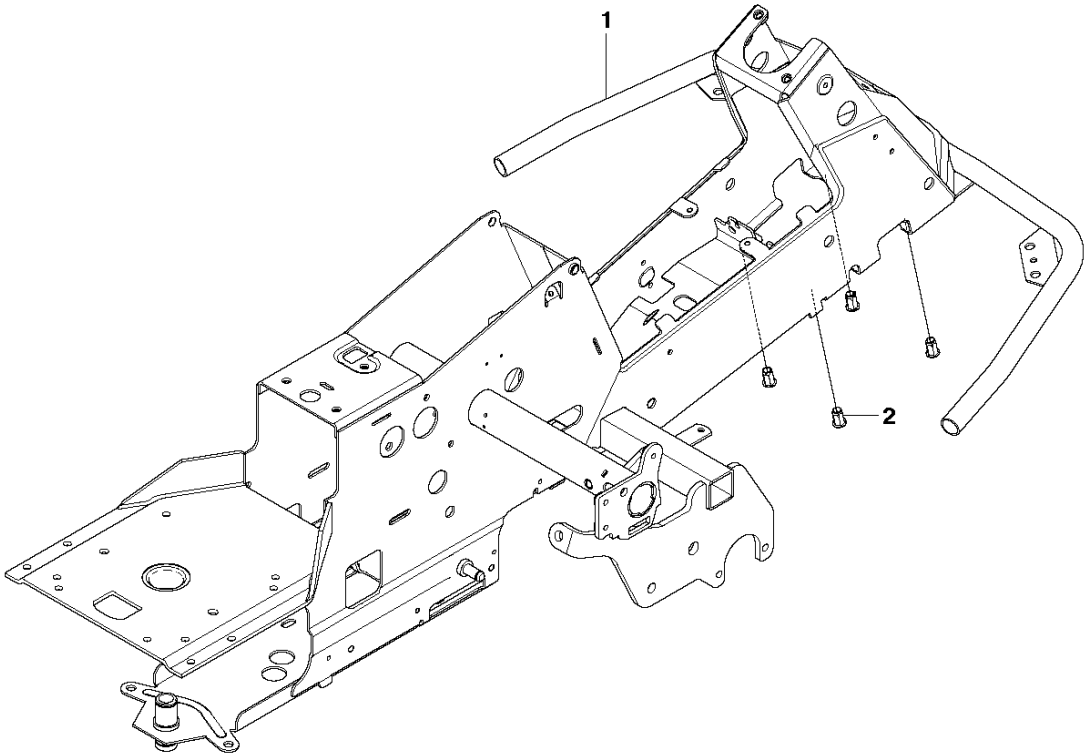

F R316T AWD
CHASSIS

CHASSIS / FRAME

R316 T AWD, 967291701, 2015

Ref	Part No	Description	Remark	QTY KIT
1	577 93 91-01	CHASSIS		1
2	506 91 62-01	BLIND RIVET NUT		4