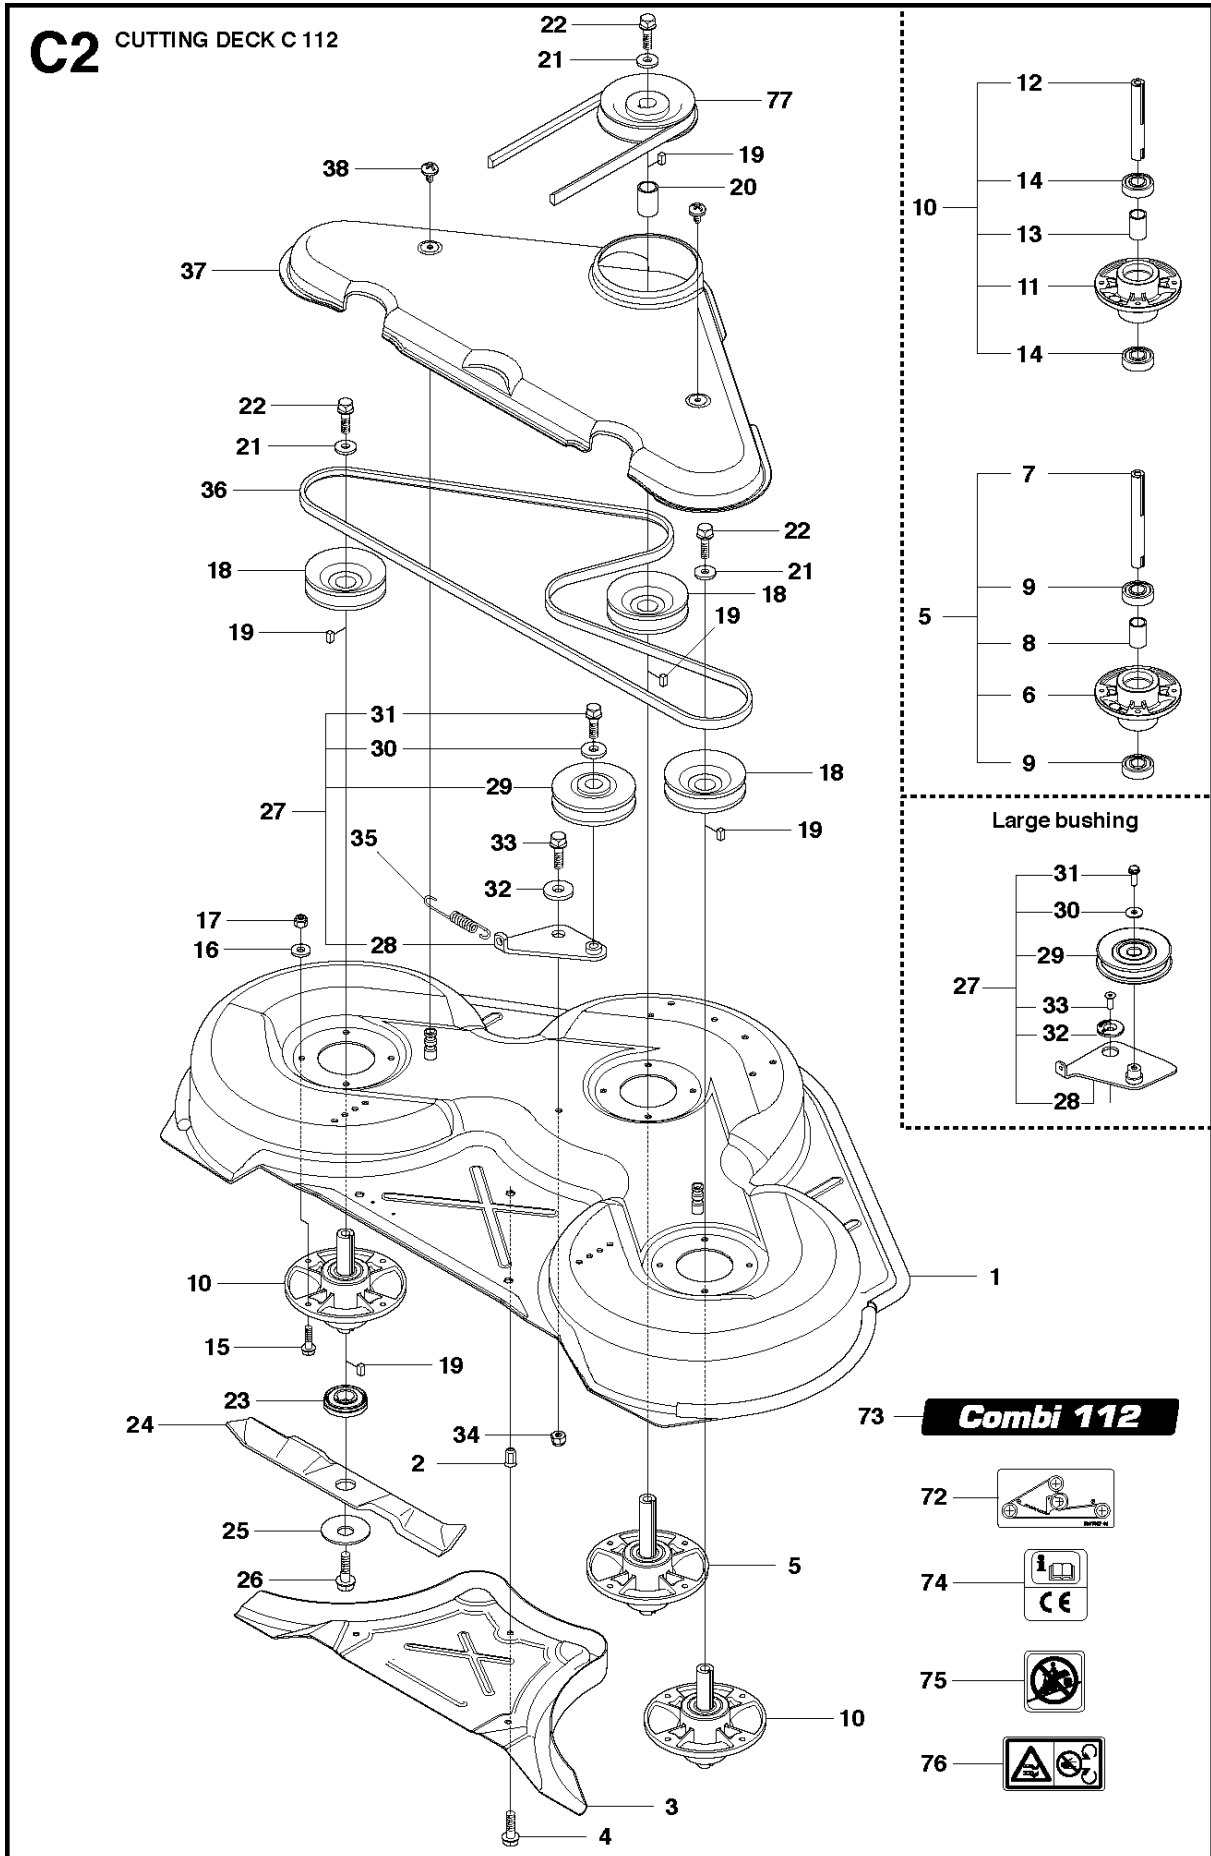

C2 CUTTING DECK C 112

73 Combi 112

Ref	Part No	Description	Remark	QTY	KIT
1	574 20 95-01	CUTTING DECK		1	
2	506 91 62-01	BLIND RIVET NUT		3	
3	544 44 93-01	PLUG		1	
4	506 57 01-04	SCREW EHHFM		3	
5	576 38 41-01	BLADE HOUSING ASSY		1	
6	576 38 42-01	BEARING HOUSING		1	5
7	576 38 43-01	SHAFT		1	5
8	576 38 44-01	SPACING SLEEVE		1	5
9	738 23 04-34	BALL BEARING		2	5
10	576 38 41-02	BLADE HOUSING ASSY		2	
11	576 38 42-01	BEARING HOUSING		1	10
12	576 38 43-02	SHAFT		1	10
13	576 38 44-01	SPACING SLEEVE		1	10
14	738 23 04-34	BALL BEARING		2	10
15	535 42 38-01	SCREW RSQM		12	
16	734 11 64-01	WASHER		12	
17	732 21 18-01	LOCK NUT		12	
18	506 92 21-01	PULLEY		3	
19	506 53 35-01	PARALLEL KEY		7	
20	544 06 80-02	SPACING SLEEVE		1	
21	734 11 74-41	WASHER		3	
22	544 11 41-01	SCREW EHHM		3	
23	535 50 42-02	ADAPTER		3	
24	544 10 28-10	RIDE ON BLADE		3	
25	506 79 23-01	KNIFE PLATE		3	
26	544 11 41-01	SCREW EHHM		3	
27	506 54 07-01	BELT TENSIONER ASSY	Small bushing	1	
27	586 96 66-01	BELT TENSIONER ASSY	Large bushing	1	
28	585 35 99-01	ARM	Small bushing	1	27
28	585 35 99-01	ARM	Large bushing	1	27
29	506 53 27-01	PULLEY		1	27
30	734 11 64-41	WASHER		1	27
31	586 32 04-01	SCREW	Small bushing	1	27
31	586 32 04-01	SCREW	Large bushing	1	27
32	506 91 87-02	WASHER	Small bushing	1	
32	586 49 67-01	WASHER	Large bushing	1	
33	725 24 51-71	SCREW EHHM	Small bushing	1	
33	725 64 53-01	SCREW IHCSFM	Large bushing	1	
34	732 21 18-01	LOCK NUT		1	
35	506 53 31-01	SPRING		1	
36	535 41 19-01	BELT		1	
37	544 09 62-01	BELT COVER		1	
38	544 40 05-01	SCREW		2	
72	506 78 97-01	LABEL		1	
73	544 23 81-05	LABEL		2	
74	506 92 90-01	LABEL		1	
75	535 43 74-01	LABEL WARNING		1	
76	574 51 00-01	DECAL		2	
77	506 77 86-01	PULLEY		1