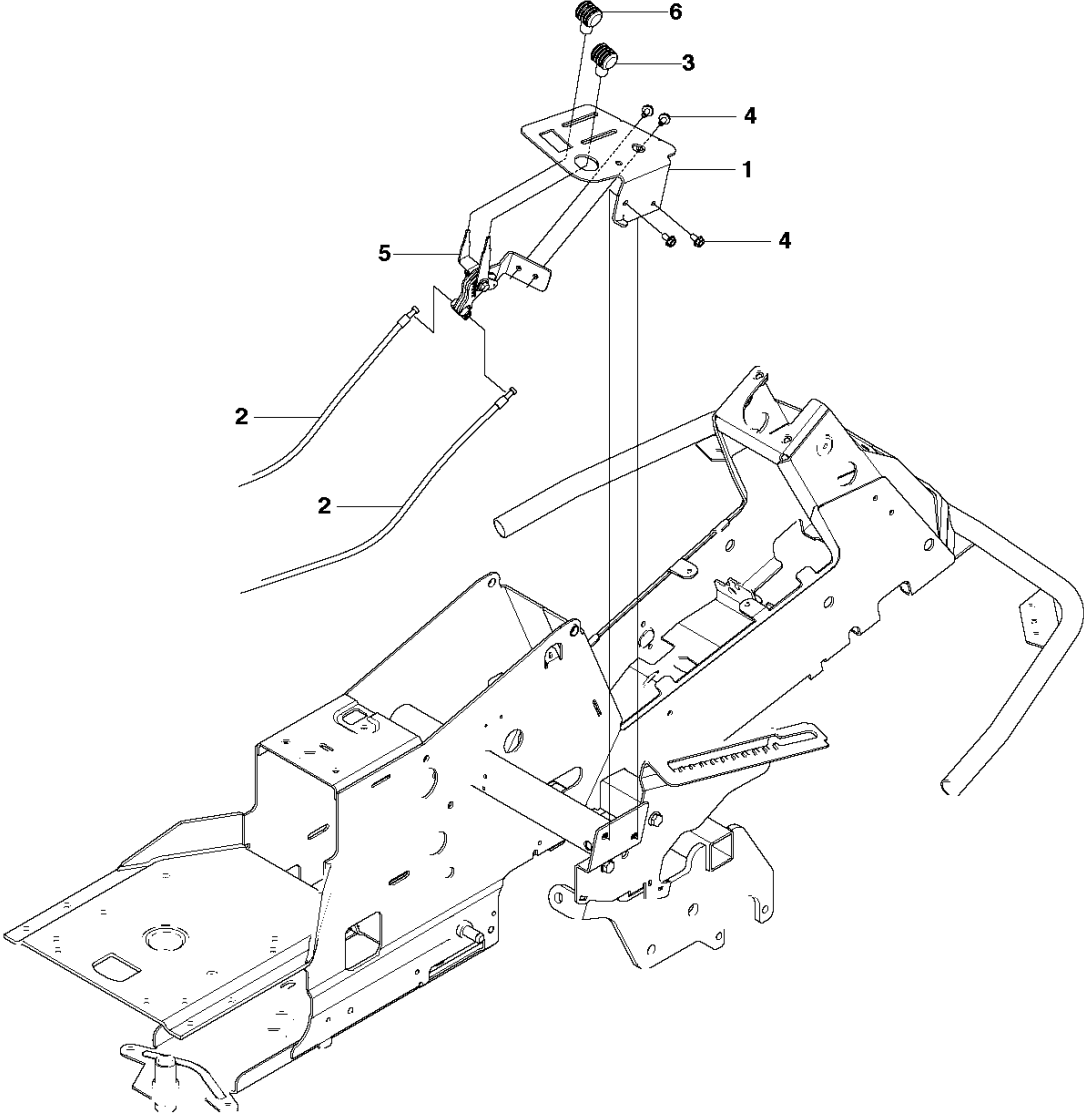

N R316T AWD
CONTROLS

CONTROLS

R316 T AWD, 967291701, 2015

Ref	Part No	Description	Remark	QTY KIT
1	578 03 31-01	SUPPORT		1
2	544 30 17-06	WIRE		2
3	506 88 91-01	KNOB		1
4	535 47 52-12	SCREW EHHFM		4
5	578 02 34-01	THROTTLE CONTROL		1
6	506 88 91-02	KNOB		1