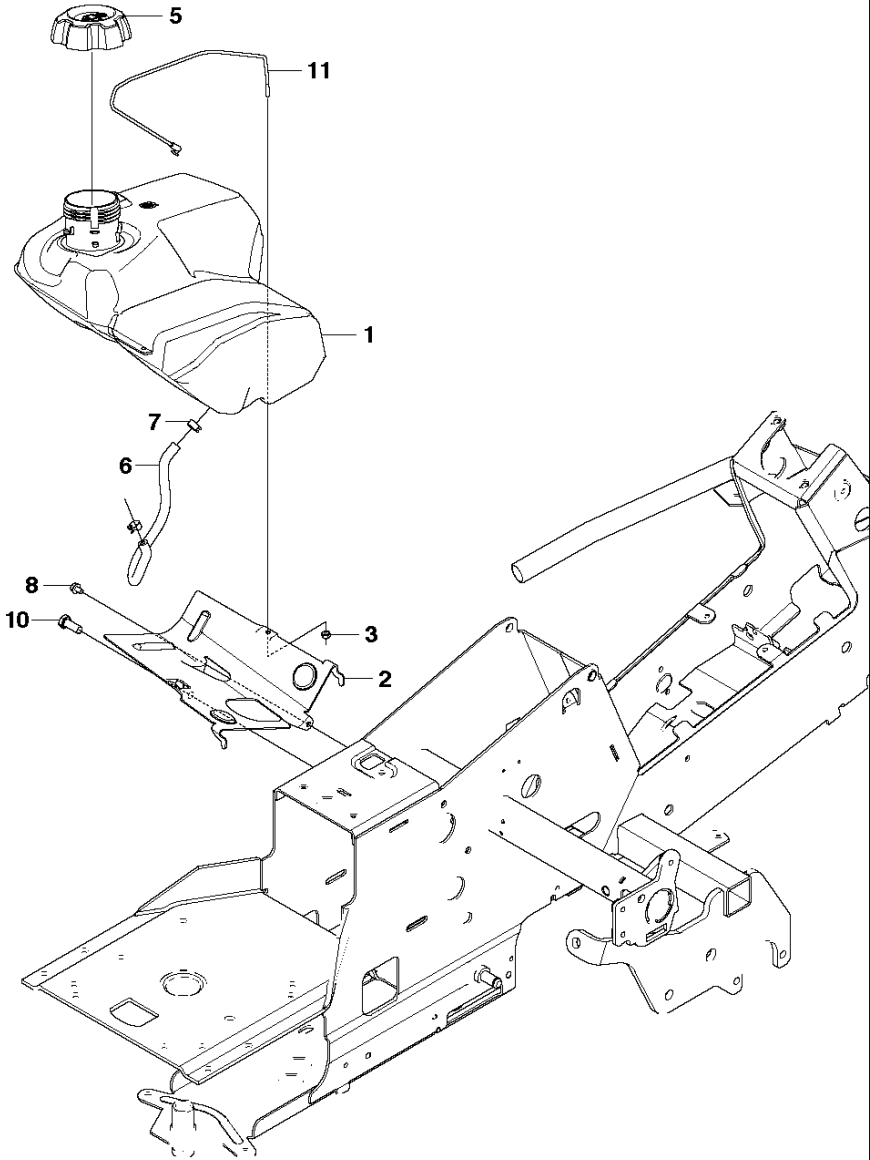

B R316T AWD
FUEL SYSTEM

FUEL SYSTEM

R316 T AWD, 967291701, 2015

Ref	Part No	Description	Remark	QTY KIT
1	577 91 50-01	FUEL TANK		1
2	578 05 38-01	BRACKET		1
3	732 21 16-01	NUT		1
5	532 43 96-45	HUB CAP		1
6	504 80 00-10	FUEL HOSE		1
7	535 46 97-01	HOSE BRACE		2
8	725 23 64-61	SCREW EHHFT		1
10	725 24 93-71	SCREW EHHM		1
11	578 26 15-01	WIRE		1