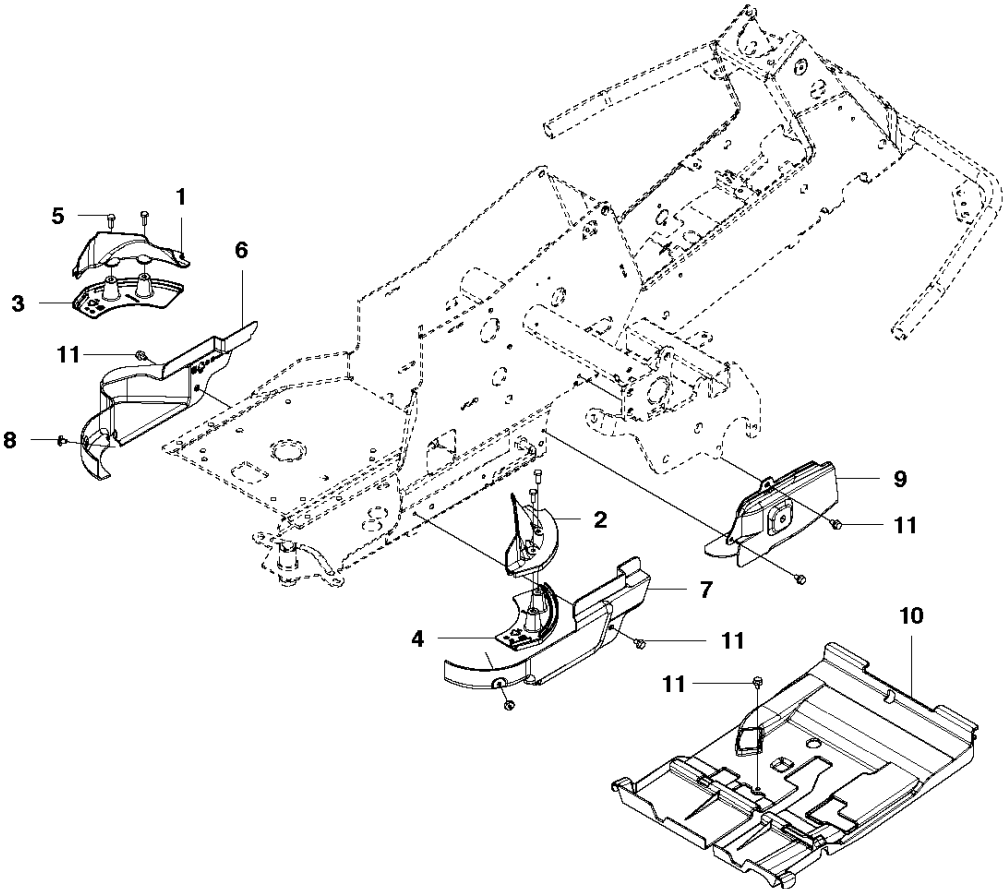

COVER - 3

COVER

R316 T AWD, 967291701, 2015

Ref	Part No	Description	Remark	QTY KIT
1	510 22 25-01	BELT COVER		1
2	510 22 25-02	BELT COVER		1
3	510 22 27-01	BELT COVER		1
4	510 22 27-02	BELT COVER		1
5	725 23 68-61	SCREW EHHFT		4
6	510 22 23-03	BELT COVER		1
7	510 22 24-01	BELT COVER		1
8	522 55 73-01	SCREW		2
9	516 01 88-01	BELT COVER		1
10	525 56 33-03	BELT COVER		1
11	725 23 64-61	SCREW EHHFT		5