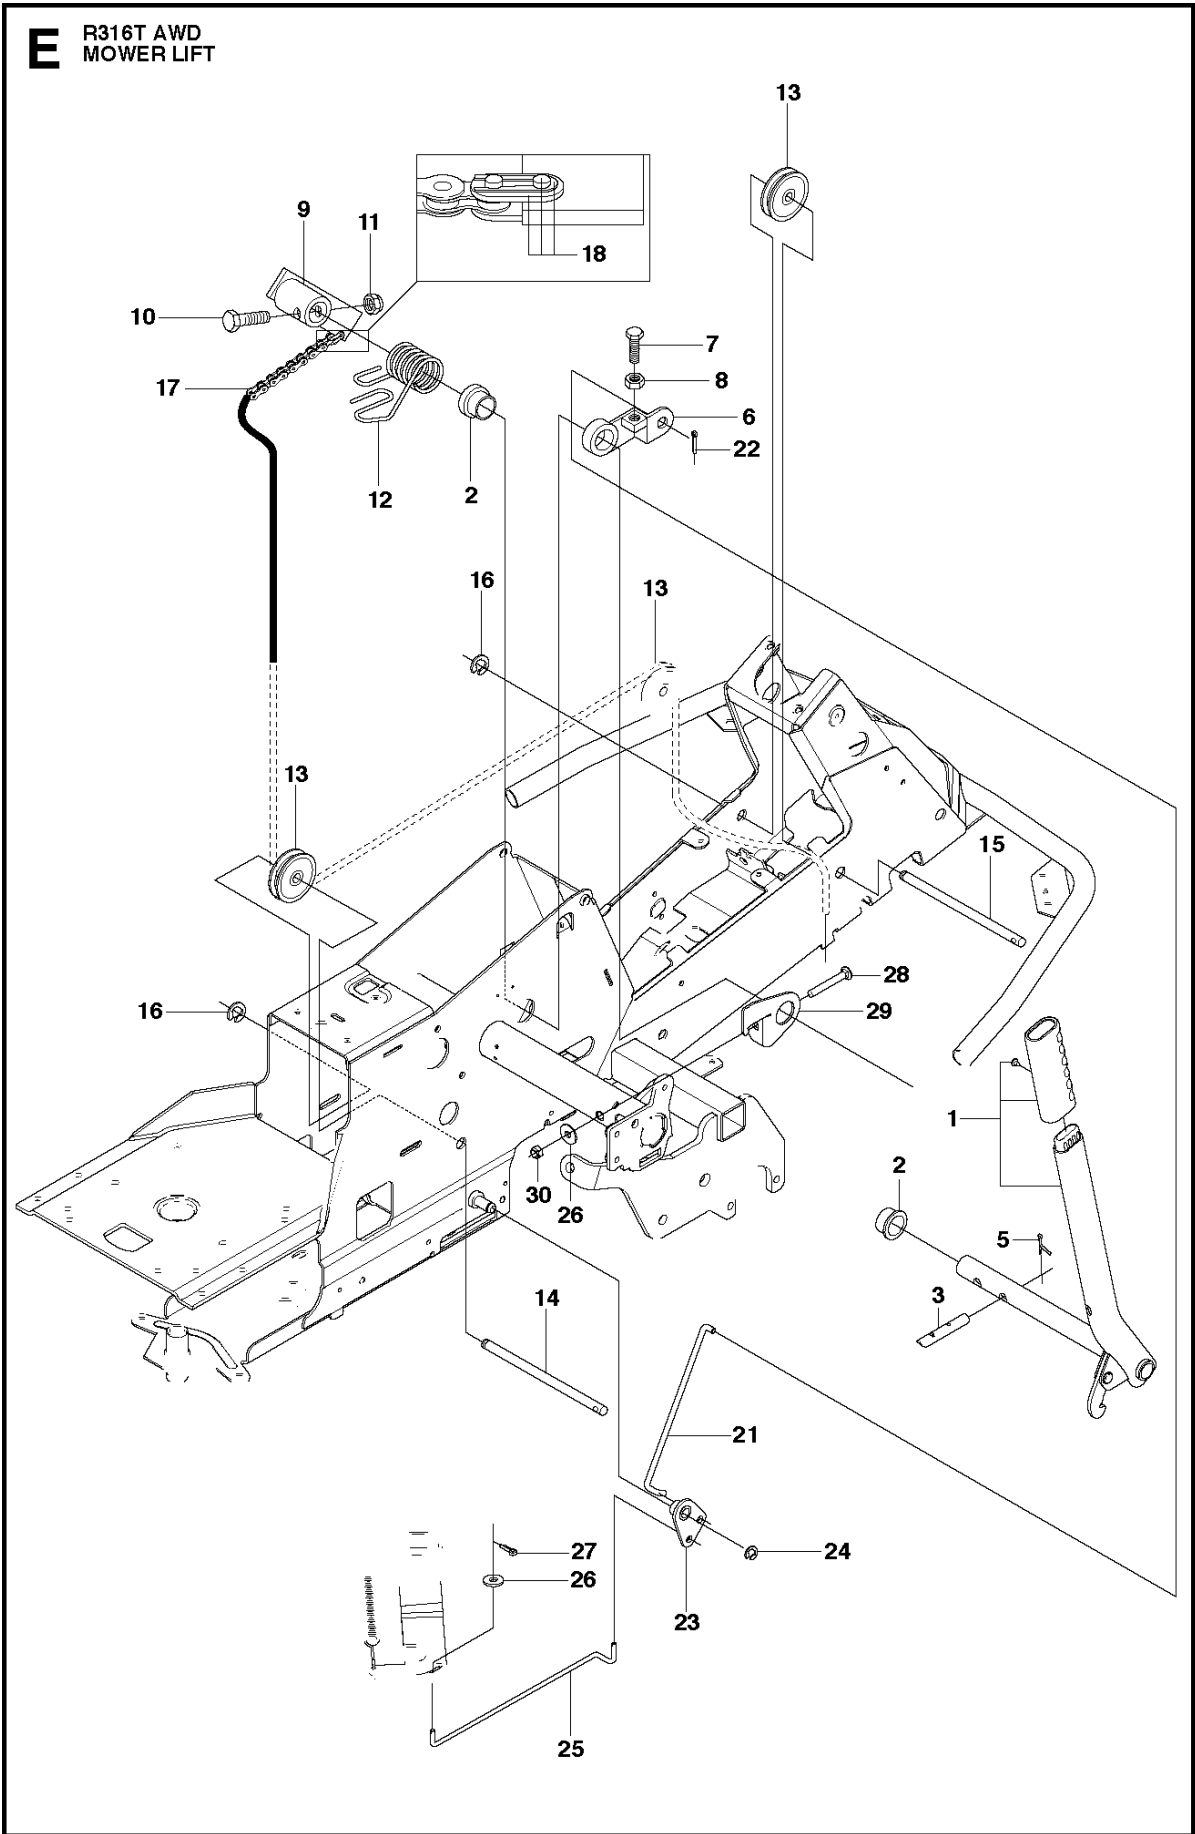

MOWER LIFT / DECK LIFT

R316 T AWD, 967291701, 2015

Ref	Part No	Description	Remark	QTY KIT
1	577 96 67-01	LIFTING LEVER ASSY		1
2	506 55 65-01	BEARING		2
3	525 40 66-01	PEN		1
5	721 61 83-01	SPLIT PIN		1
6	506 78 43-01	LINK ASSY		1
7	725 24 97-51	SCREW		1
8	731 23 20-51	HEXAGON NUT		1
9	544 43 36-01	LIFTING ARM		1
10	725 25 42-51	SCREW EHHM		1
11	732 25 22-01	HEXAGON LOCKING NUT		1
12	506 91 68-01	SPRING		1
13	506 90 56-01	OFFSET PULLEY		2
14	506 90 57-01	SHAFT		1
15	506 90 57-02	SHAFT		1
16	735 31 18-20	E-CLIP		2
17	506 55 46-07	CHAIN		1
18	506 55 47-01	LINKAGE		1
21	544 45 69-01	CONNECTION ROD		1
22	721 61 83-01	SPLIT PIN		1
23	544 37 86-01	LINK		1
24	735 31 14-20	E-CLIP		1
25	544 44 88-01	CONNECTION ROD		1
26	734 11 64-41	WASHER		2
27	721 61 83-01	SPLIT PIN		1
28	535 42 38-03	SCREW RSQM		1
29	577 99 95-01	SHEET		1
30	732 21 18-01	LOCK NUT		1