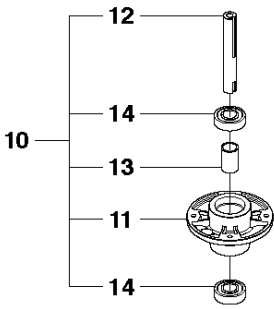

C2 CUTTING DECK C 112

73 Combi 112

Ref	Part No	Description	Remark	QTY	KIT
1	574 20 95-01	CUTTING DECK		1	
2	506 91 62-01	BLIND RIVET NUT		3	
3	544 44 93-01	PLUG		1	
4	506 57 01-04	SCREW EHHFM		3	
5	576 38 41-01	BLADE HOUSING ASSY		1	
6	576 38 42-01	BEARING HOUSING		1	5
7	576 38 43-01	SHAFT		1	5
8	576 38 44-01	SPACING SLEEVE		1	5
9	738 23 04-34	BALL BEARING		2	5
10	576 38 41-02	BLADE HOUSING ASSY		2	
11	576 38 42-01	BEARING HOUSING		1	10
12	576 38 43-02	SHAFT		1	10
13	576 38 44-01	SPACING SLEEVE		1	10
14	738 23 04-34	BALL BEARING		2	10
15	535 42 38-01	SCREW RSQM		12	
16	734 11 64-01	WASHER		12	
17	732 21 18-01	LOCK NUT		12	
18	506 92 21-01	PULLEY		3	
19	506 53 35-01	PARALLEL KEY		7	
20	544 06 80-02	SPACING SLEEVE		1	
21	734 11 74-41	WASHER		3	
22	544 11 41-01	SCREW EHHM		3	
23	535 50 42-02	ADAPTER		3	
24	544 10 28-10	RIDE ON BLADE		3	
25	506 79 23-01	KNIFE PLATE		3	
26	544 11 41-01	SCREW EHHM		3	
27	506 54 07-01	BELT TENSIONER ASSY	Small bushing	1	
27	586 96 66-01	BELT TENSIONER ASSY	Large bushing	1	
28	585 35 99-01	ARM	Small bushing	1	27
28	585 35 99-01	ARM	Large bushing	1	27
29	506 53 27-01	PULLEY		1	27
30	734 11 64-41	WASHER		1	27
31	586 32 04-01	SCREW	Small bushing	1	27
31	586 32 04-01	SCREW	Large bushing	1	27
32	506 91 87-02	WASHER	Small bushing	1	
32	586 49 67-01	WASHER	Large bushing	1	
33	725 24 51-71	SCREW EHHM	Small bushing	1	
33	725 64 53-01	SCREW IHCSFM	Large bushing	1	
34	732 21 18-01	LOCK NUT		1	
35	506 53 31-01	SPRING		1	
36	535 41 19-01	BELT		1	
37	544 09 62-01	BELT COVER		1	
38	544 40 05-01	SCREW		2	
72	506 78 97-01	LABEL		1	
73	544 23 81-05	LABEL		2	
74	506 92 90-01	LABEL		1	
75	535 43 74-01	LABEL WARNING		1	
76	574 51 00-01	DECAL		2	
77	506 77 86-01	PULLEY		1