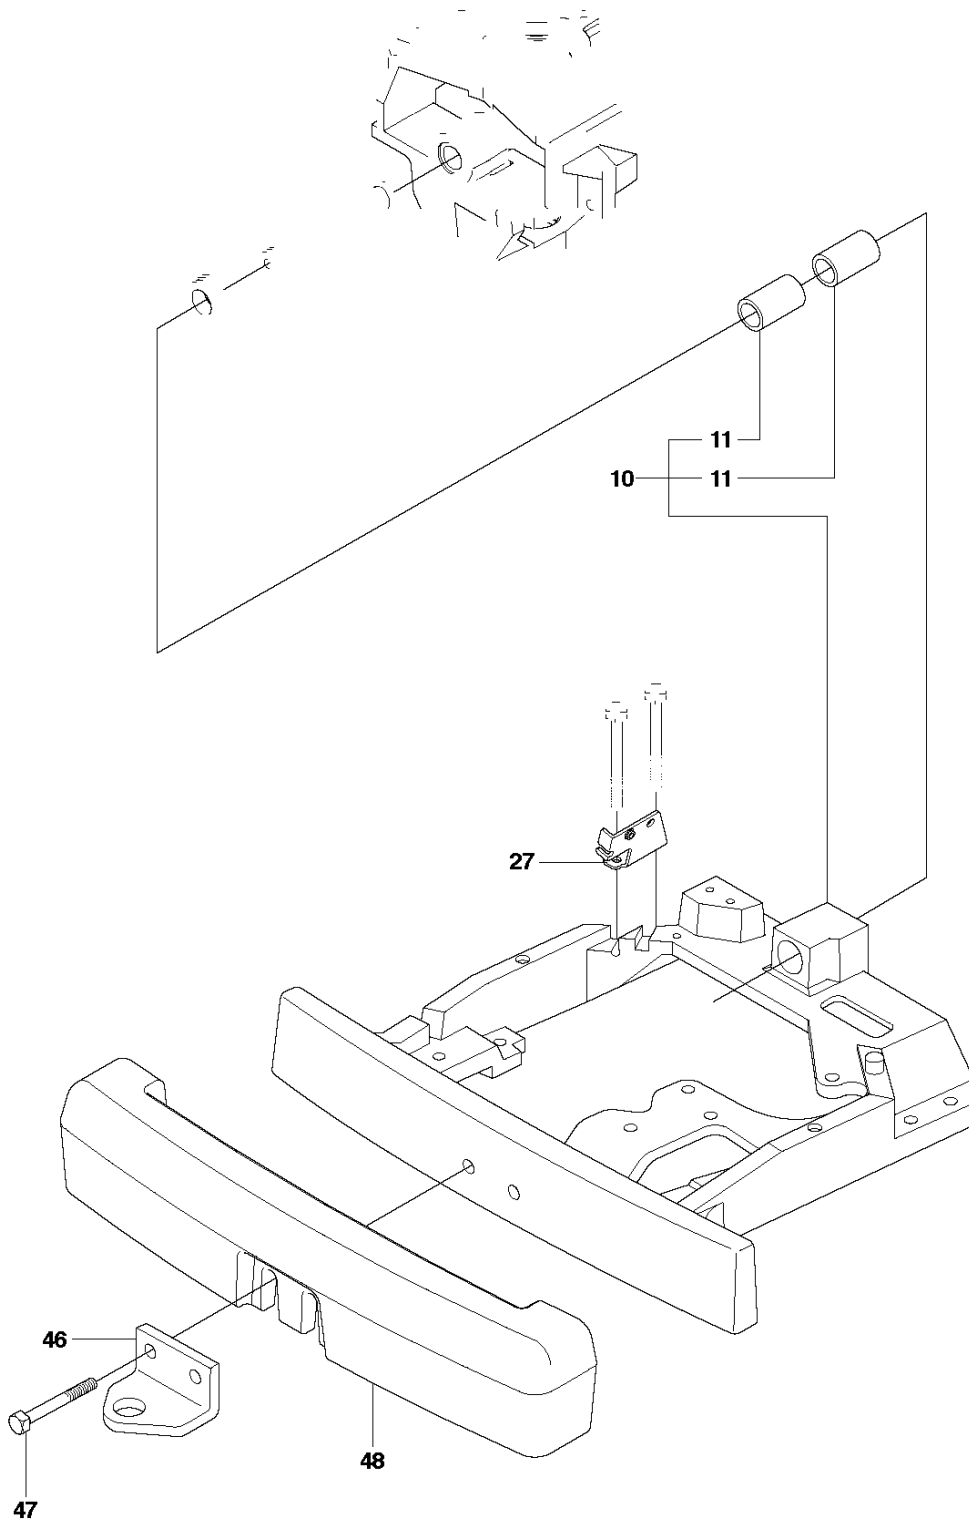

J1 R316T AWD
CHASSIS, REAR

CHASSIS REAR

R316 T AWD, 967291701, 2015

Ref	Part No	Description	Remark	QTY	KIT
10	535 40 60-01	BRACKET		1	
11	506 98 61-02	GLIDLAGER		2	10
27	544 26 21-01	BRACKET		1	
46	506 88 99-01	HITCH		1	
47	725 25 00-51	SCREW EHHM		2	
48	544 03 96-02	COUNTERWEIGHT		1