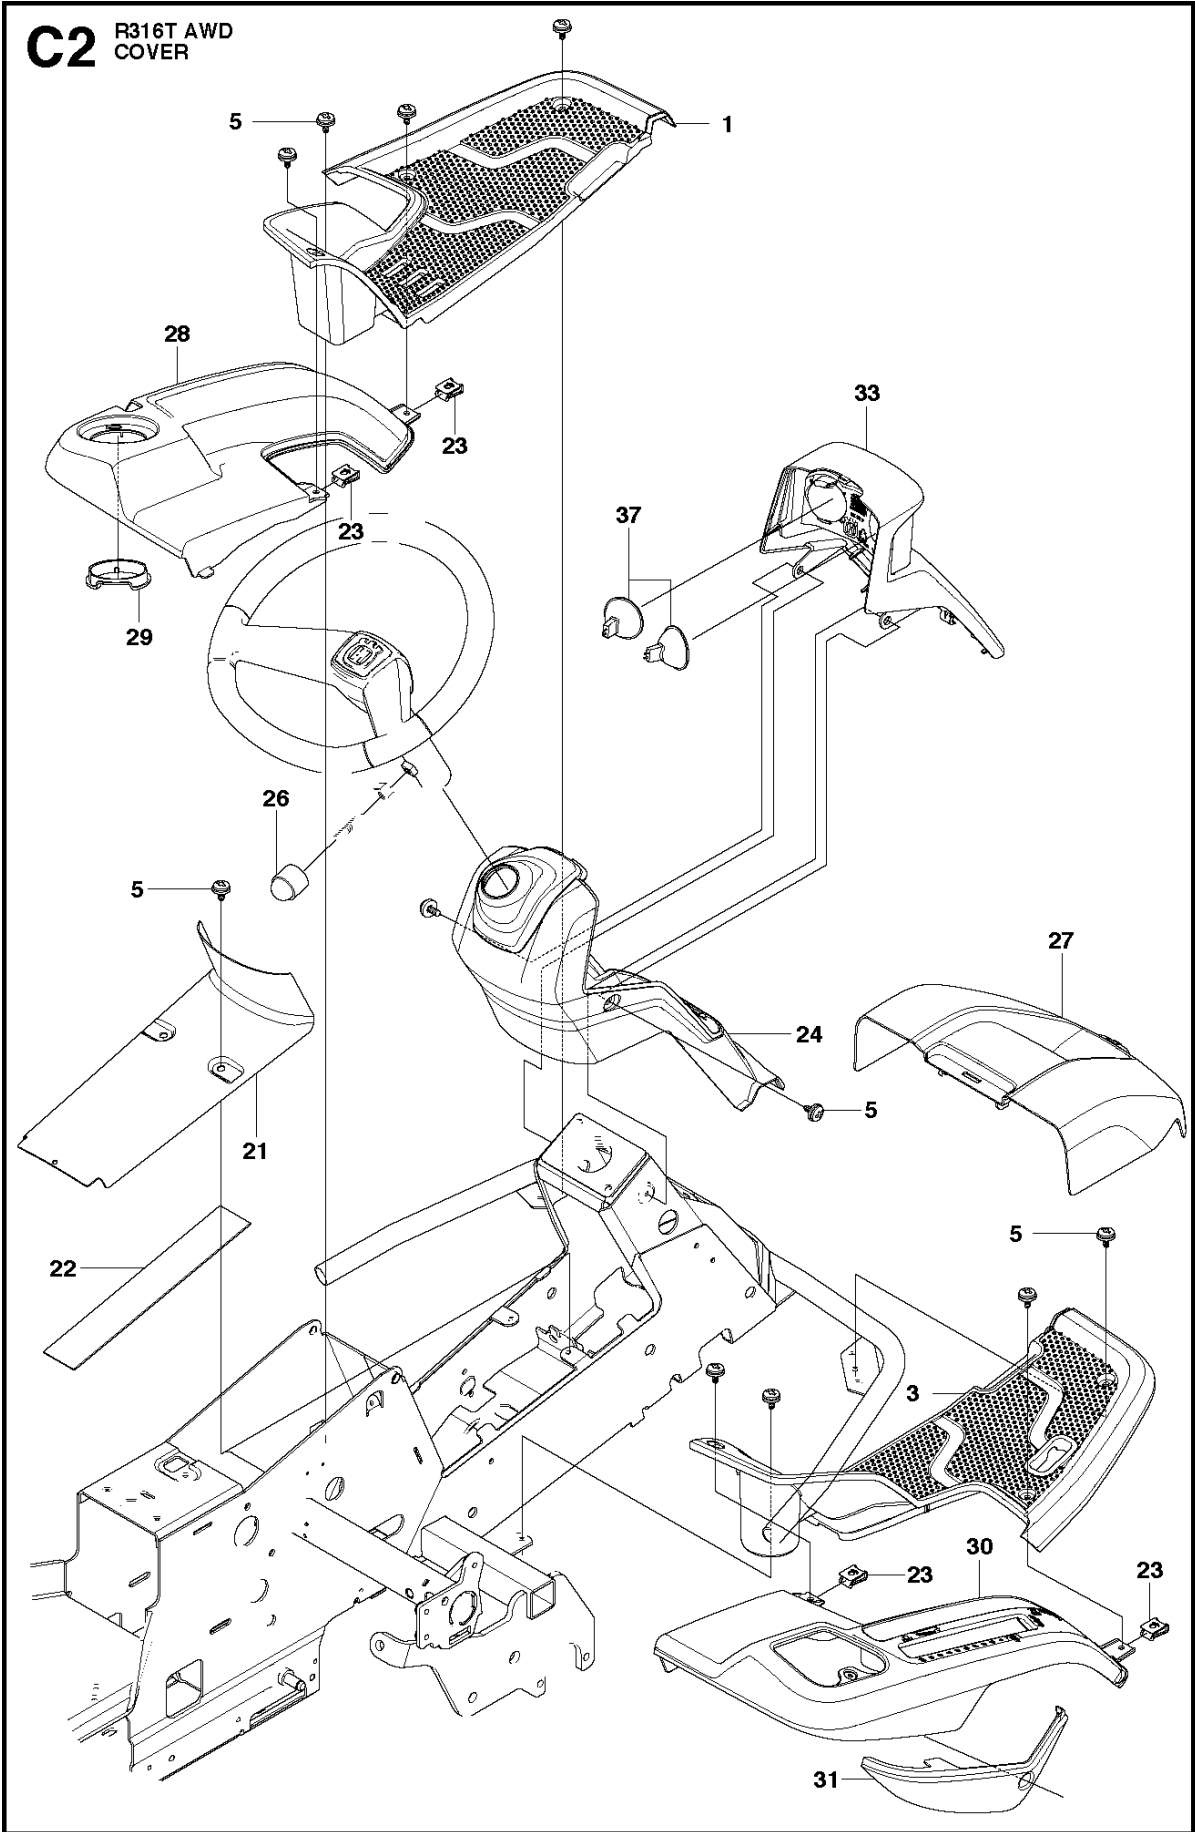

COVER

R316 T AWD, 967291701, 2015

Ref	Part No	Description	Remark	QTY KIT
1	577 72 93-01	FOOT PLATE		1
3	577 72 94-01	FOOT PLATE		1
5	544 40 05-01	SCREW		14
21	544 23 92-01	COVER		1
22	544 42 75-01	MAT		1
23	535 42 91-01	SPRING NUT		4
24	577 70 41-01	COVER		1
26	544 43 32-01	PROTECTIVE COVER		1
27	525 56 24-01	UNIT COVER		1
28	577 72 95-01	FENDER		1
29	577 76 45-01	LOCKING NUT		1
30	577 72 96-01	FENDER		1
31	577 73 75-01	CONTROL COVER		1
33	577 70 04-01	COVER		1
37	535 44 68-01	LAMP		2