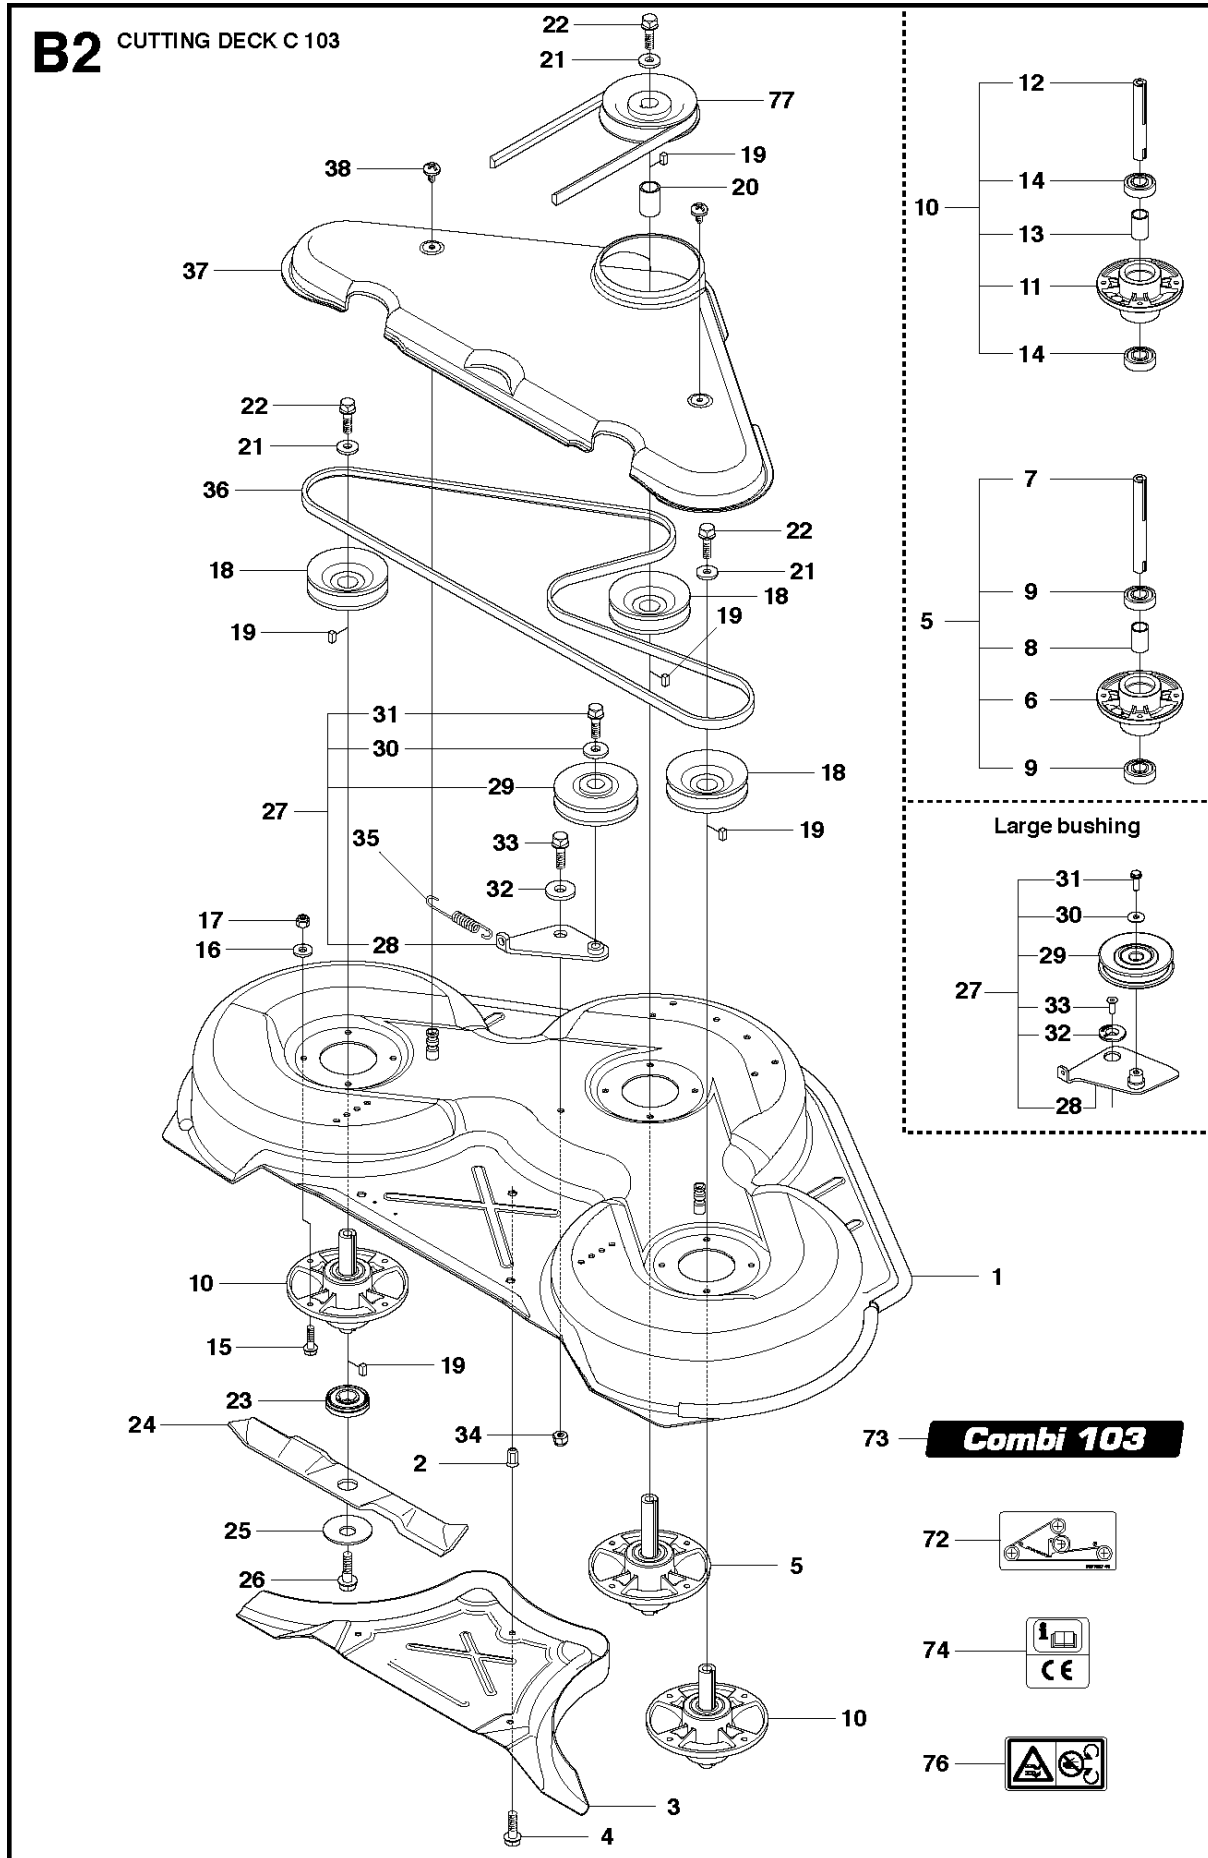

B2 CUTTING DECK C 103

103CM CUTTING DECK

R316 T AWD, 967291701, 2015

Ref	Part No	Description	Remark	QTY	KIT
1	574 21 08-01	CUTTING DECK		1	
2	506 91 62-01	BLIND RIVET NUT		3	
3	544 44 92-01	PLUG		1	
4	506 57 01-04	SCREW EHHFM		3	
5	576 38 41-01	BLADE HOUSING ASSY		2	
6	576 38 42-01	BEARING HOUSING		1	5
7	576 38 43-01	SHAFT		1	5
8	576 38 44-01	SPACING SLEEVE		1	5
9	738 23 04-34	BALL BEARING		2	5
10	576 38 41-02	BLADE HOUSING ASSY		1	
11	576 38 42-01	BEARING HOUSING		1	10
12	576 38 43-02	SHAFT		1	10
13	576 38 44-01	SPACING SLEEVE		1	10
14	738 23 04-34	BALL BEARING		2	10
15	535 42 38-01	SCREW RSQM		12	
16	734 11 64-01	WASHER		14	
17	732 21 18-01	LOCK NUT		12	
18	506 92 21-01	PULLEY		3	
19	506 53 35-01	PARALLEL KEY		7	
20	544 06 80-02	SPACING SLEEVE		1	
21	734 11 74-41	WASHER		3	
22	544 11 41-01	SCREW EHHM		3	
23	535 50 42-02	ADAPTER		3	
24	504 18 82-01	RIDE ON BLADE		3	
25	506 79 23-01	KNIFE PLATE		3	
26	544 11 41-01	SCREW EHHM		3	
27	506 54 07-01	BELT TENSIONER ASSY	Small bushing	1	
27	586 96 66-01	BELT TENSIONER ASSY	Large bushing	1	
28	506 51 95-01	SPÄNNARM KPL.	Small bushing	1	27
28	585 35 99-01	ARM	Large bushing	1	27
29	506 53 27-01	PULLEY		1	27
30	734 11 64-41	WASHER		1	27
31	506 55 83-02	SCREW EHHFT	Small bushing	1	27
31	586 32 04-01	SCREW	Large bushing	1	27
32	506 91 87-02	WASHER	Small bushing	1	
32	586 49 67-01	WASHER	Large bushing	1	
33	725 24 51-71	SCREW EHHM	Small bushing	1	
33	725 64 53-01	SCREW IHCSFM	Large bushing	1	
34	732 21 18-01	LOCK NUT		1	
35	506 53 31-01	SPRING		1	
36	506 76 85-01	BELT		1	
37	544 09 61-01	BELT COVER		1	
38	544 40 05-01	SCREW		2	
72	506 78 97-01	LABEL		1	
73	544 23 81-03	LABEL		2	
74	506 92 90-01	LABEL		1	
76	574 51 00-01	DECAL		2	
77	506 77 86-01	PULLEY		1