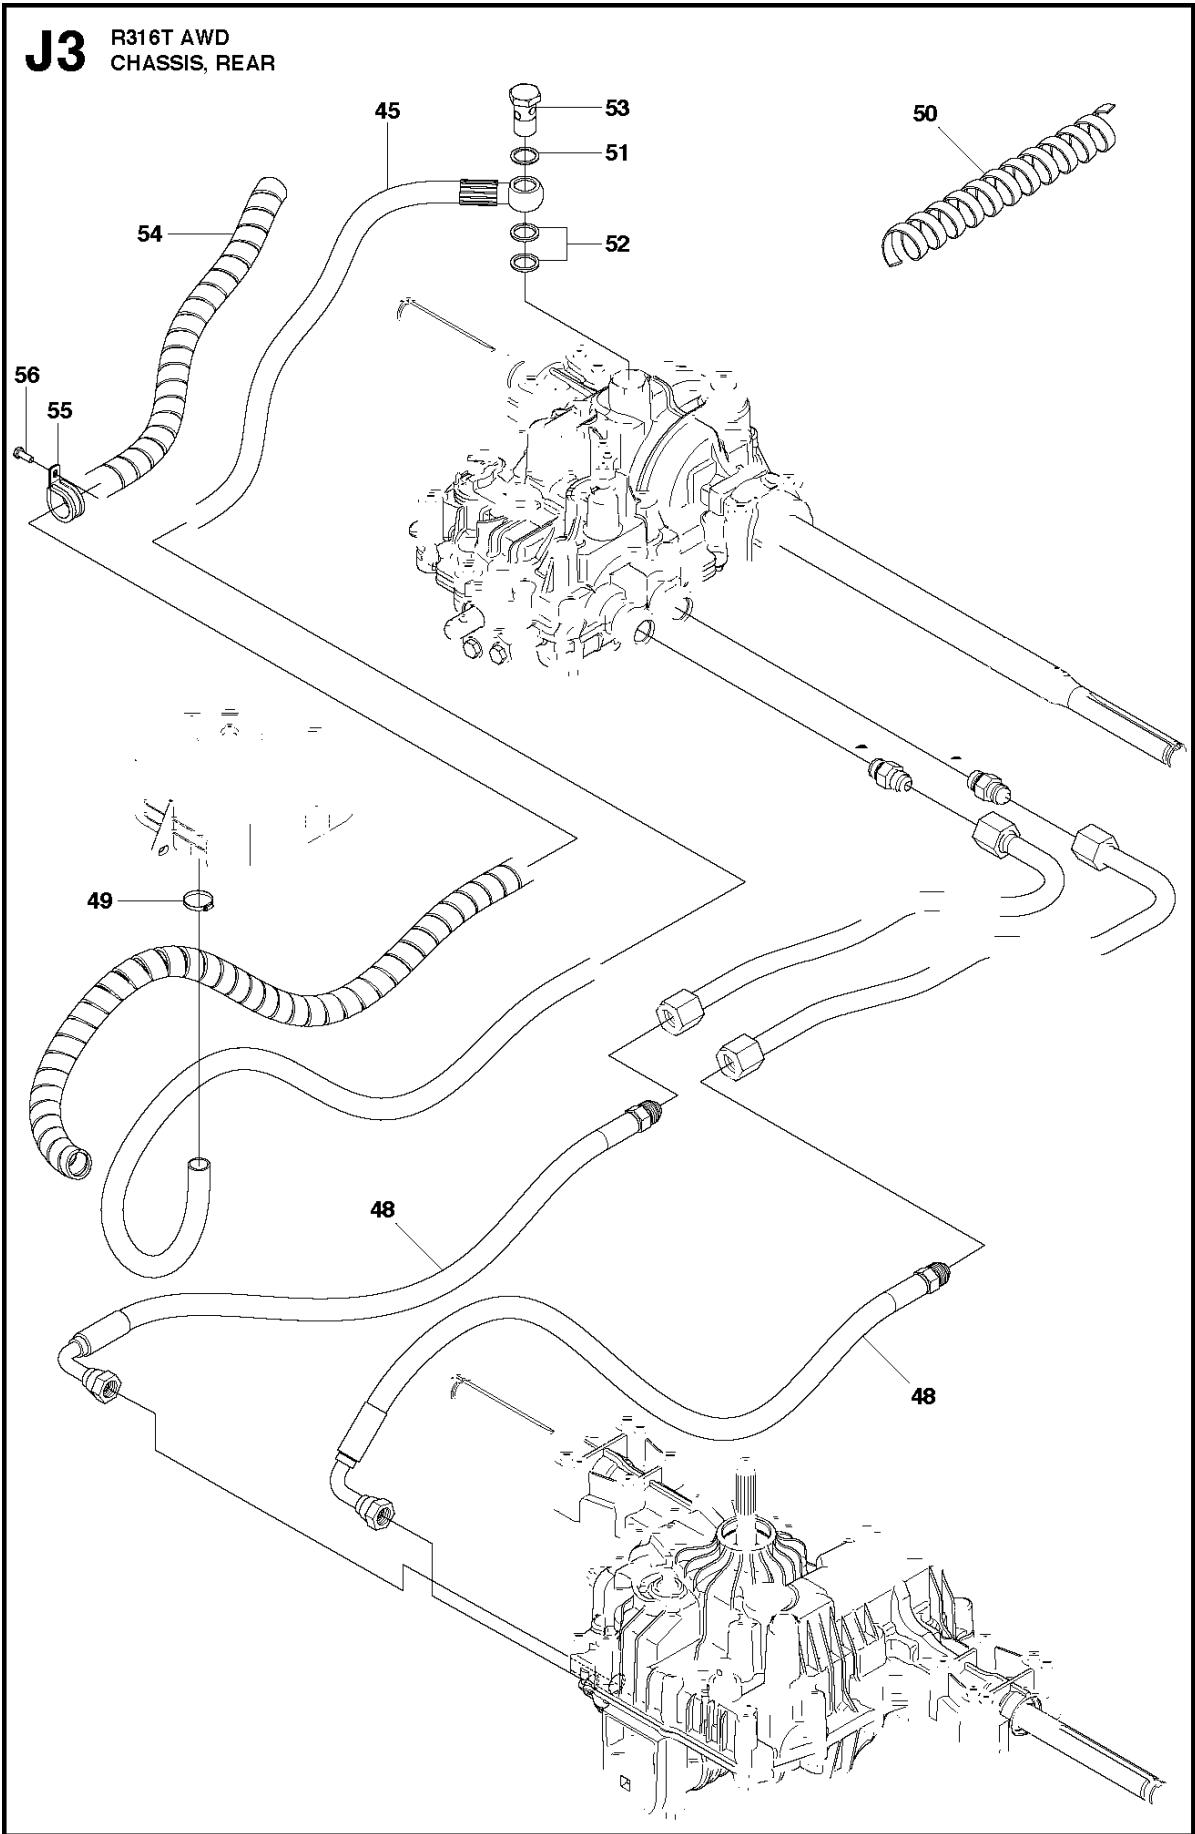

CHASSIS REAR

R316 T AWD, 967291701, 2015

Ref	Part No	Description	Remark	QTY KIT
45	578 29 50-03	HYDRAULIC HOSE		1
48	544 45 64-03	HYDRAULIC HOSE		2
49	505 13 11-01	HOSE CLAMP		1
50	544 02 66-01	HOSE GUARD		1
51	544 01 00-01	GASKET		1
52	544 01 00-03	GASKET		2
53	544 02 05-01	PIPE FITTING		1
54	544 02 66-07	HOSE GUARD		1
55	574 53 12-01	HOSE CLAMP		1
56	725 23 68-61	SCREW EHHFT		1