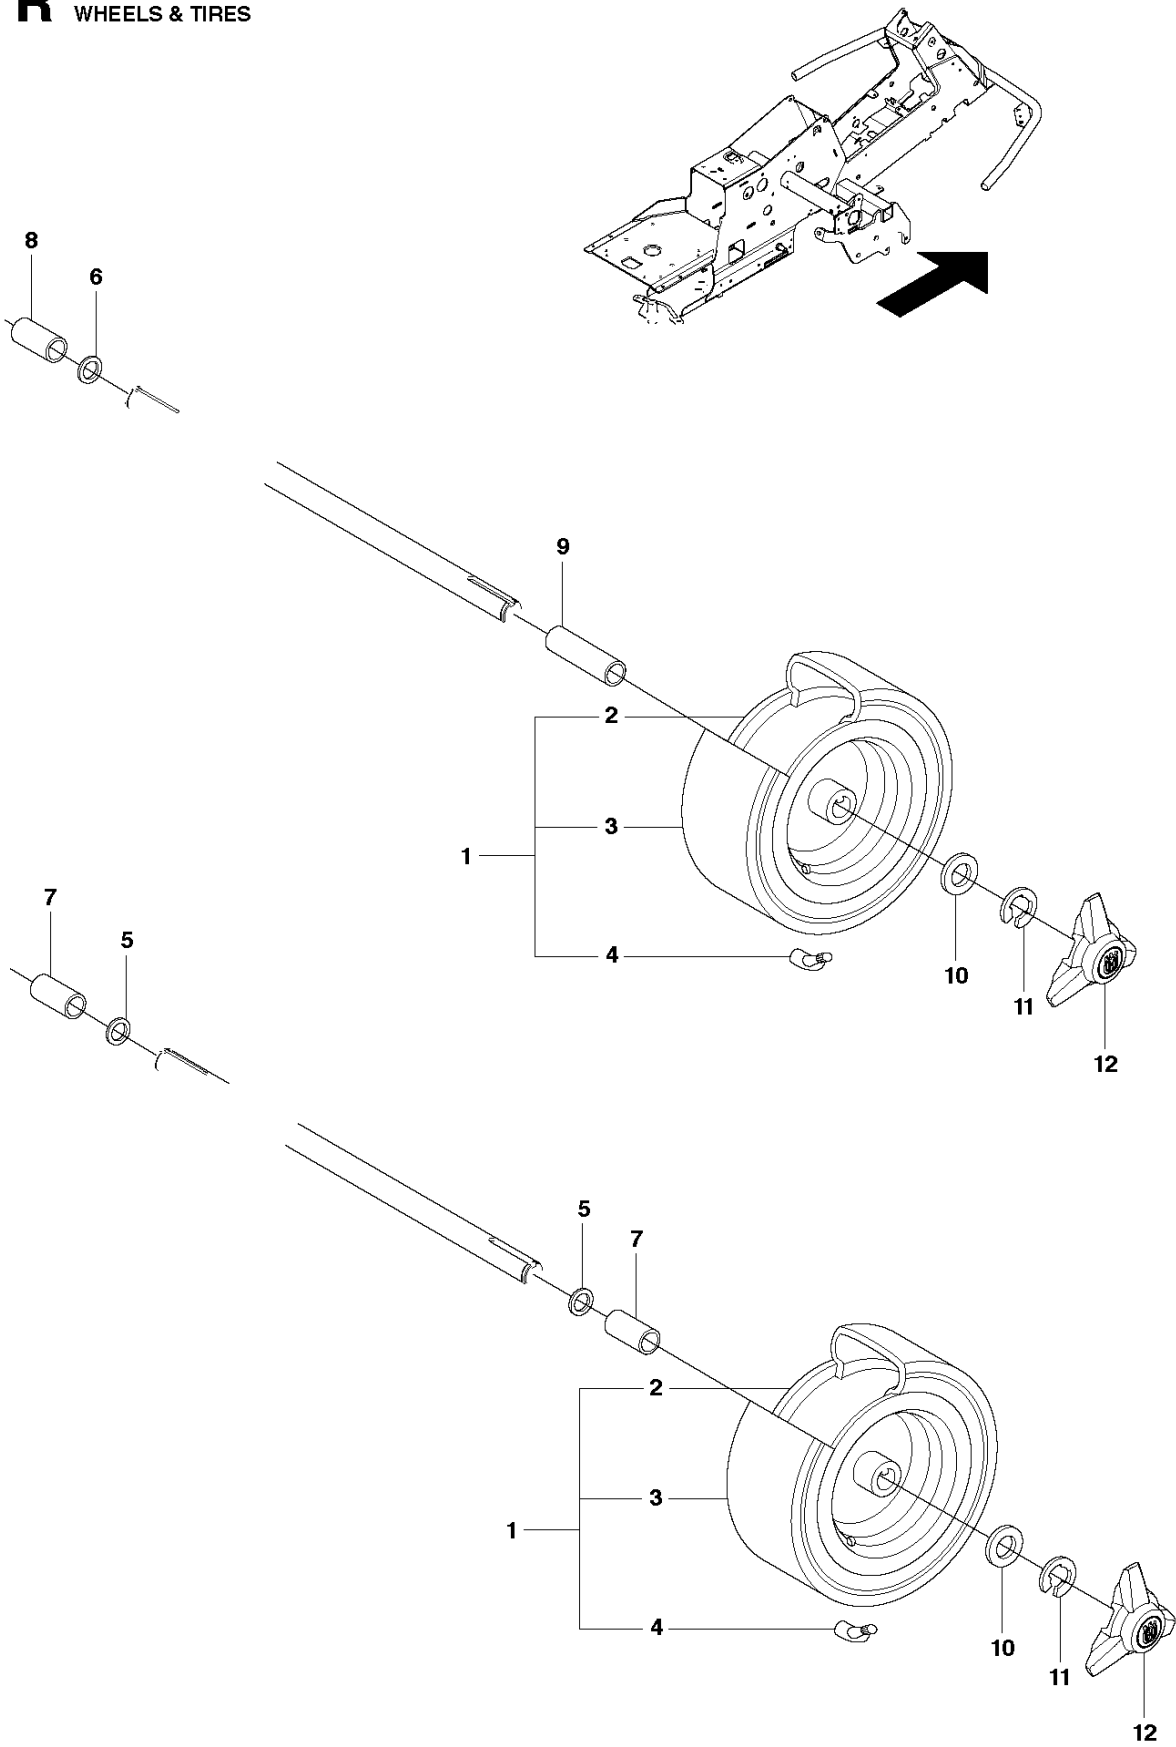

R R316T AWD
WHEELS & TIRES

WHEELS & TIRES

R316 T AWD, 967291701, 2015

Ref	Part No	Description	Remark	QTY	KIT
1	523 01 26-02	WHEEL		4	
2	523 03 48-01	RIM		1	1
3	523 03 46-02	TYRE		1	1
4	523 03 47-01	VALVE		1	1
5	506 50 48-03	WASHER		2	
6	506 94 58-01	WASHER		1	
7	506 59 62-03	SPACING SLEEVE		2	
8	544 13 26-01	SLEEVE		1	
9	544 13 26-02	SLEEVE		1	
10	506 50 48-05	WASHER		4	
11	506 89 90-01	E-CLIP		4	
12	544 35 35-01	HUB CAP		4