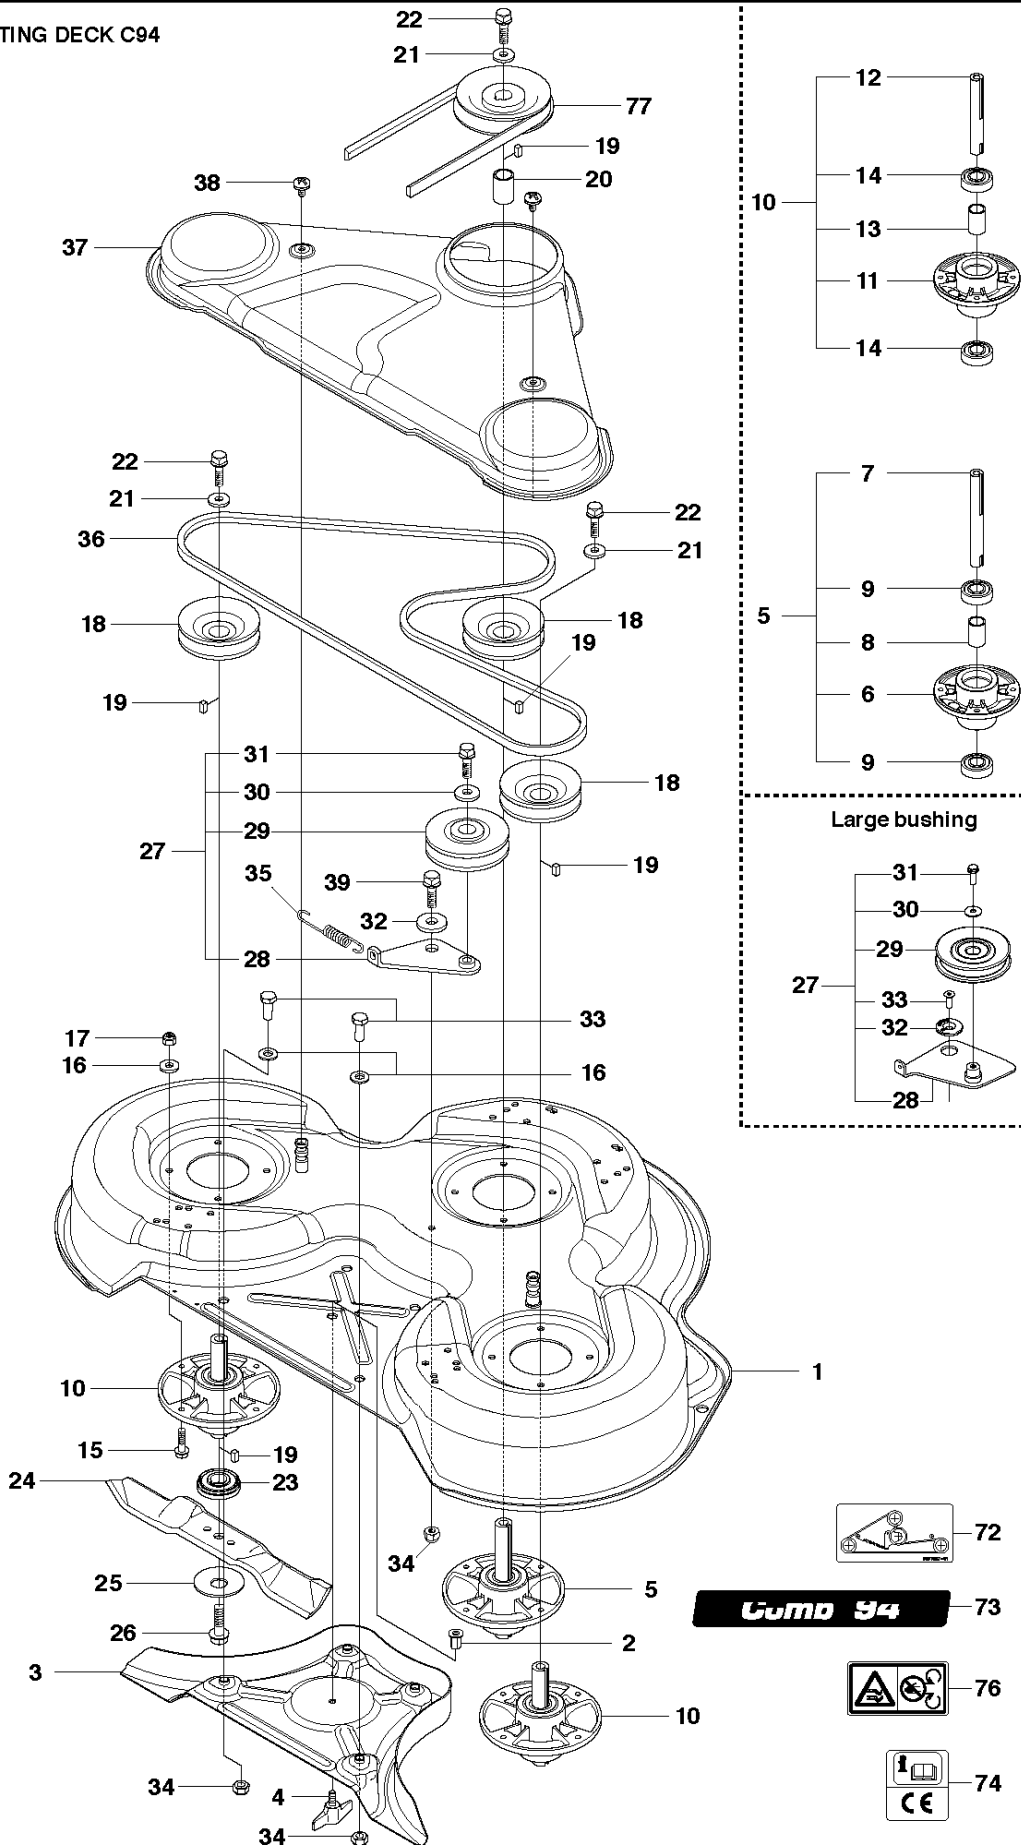

A2 CUTTING DECK C94

94CM CUTTING DECK

R316 T AWD, 967291701, 2015

Ref	Part No	Description	Remark	QTY	KIT
1	544 06 57-06	CUTTING DECK		1	
2	506 91 62-01	BLIND RIVET NUT		1	
3	544 06 58-01	PLUG		1	
4	544 06 61-01	KNOB		1	
5	576 38 41-01	BLADE HOUSING ASSY		1	
6	576 38 42-01	BEARING HOUSING		1	5
7	576 38 43-01	SHAFT		1	5
8	576 38 44-01	SPACING SLEEVE		1	5
9	738 23 04-34	BALL BEARING		2	5
10	576 38 41-02	BLADE HOUSING ASSY		2	
11	576 38 42-01	BEARING HOUSING		1	10
12	576 38 43-02	SHAFT		1	10
13	576 38 44-01	SPACING SLEEVE		1	10
14	738 23 04-34	BALL BEARING		2	10
15	535 42 38-01	SCREW RSQM		12	
16	734 11 64-01	WASHER		14	
17	732 21 18-01	LOCK NUT		12	
18	506 92 21-01	PULLEY		3	
19	506 53 35-01	PARALLEL KEY		7	
20	544 06 80-02	SPACING SLEEVE		1	
21	734 11 74-41	WASHER		3	
22	544 11 41-01	SCREW EHHM		3	
23	535 50 42-02	ADAPTER		3	
24	505 54 45-01	RIDE ON BLADE		3	
25	506 79 23-01	KNIFE PLATE		3	
26	544 11 41-01	SCREW EHHM		3	
27	506 54 07-01	BELT TENSIONER ASSY	Small bushing	1	
27	586 96 66-01	BELT TENSIONER ASSY	Large bushing	1	
28	506 51 95-01	SPÄNNARM KPL.	Small bushing	1	27
28	585 35 99-01	ARM	Large bushing	1	27
29	506 53 27-01	PULLEY		1	27
30	734 11 64-41	WASHER		1	27
31	506 55 83-02	SCREW EHHFT	Small bushing	1	27
31	586 32 04-01	SCREW	Large bushing	1	27
32	506 91 87-02	WASHER	Small bushing	1	
32	586 49 67-01	WASHER	Large bushing	1	
33	725 24 51-71	SCREW EHHM		2	
34	732 21 18-01	LOCK NUT		1	
35	506 53 31-01	SPRING		1	
36	505 20 86-01	BELT		1	
37	544 06 63-01	BELT COVER		1	
38	544 40 05-01	SCREW		2	
39	725 24 51-71	SCREW EHHM	Small bushing	1	
39	725 64 53-01	SCREW IHCSFM	Large bushing	1	
72	506 78 97-01	LABEL		1	
73	544 23 81-01	LABEL		2	
74	506 92 90-01	LABEL		1	
76	574 51 00-01	DECAL		2	
77	506 77 86-01	PULLEY		1