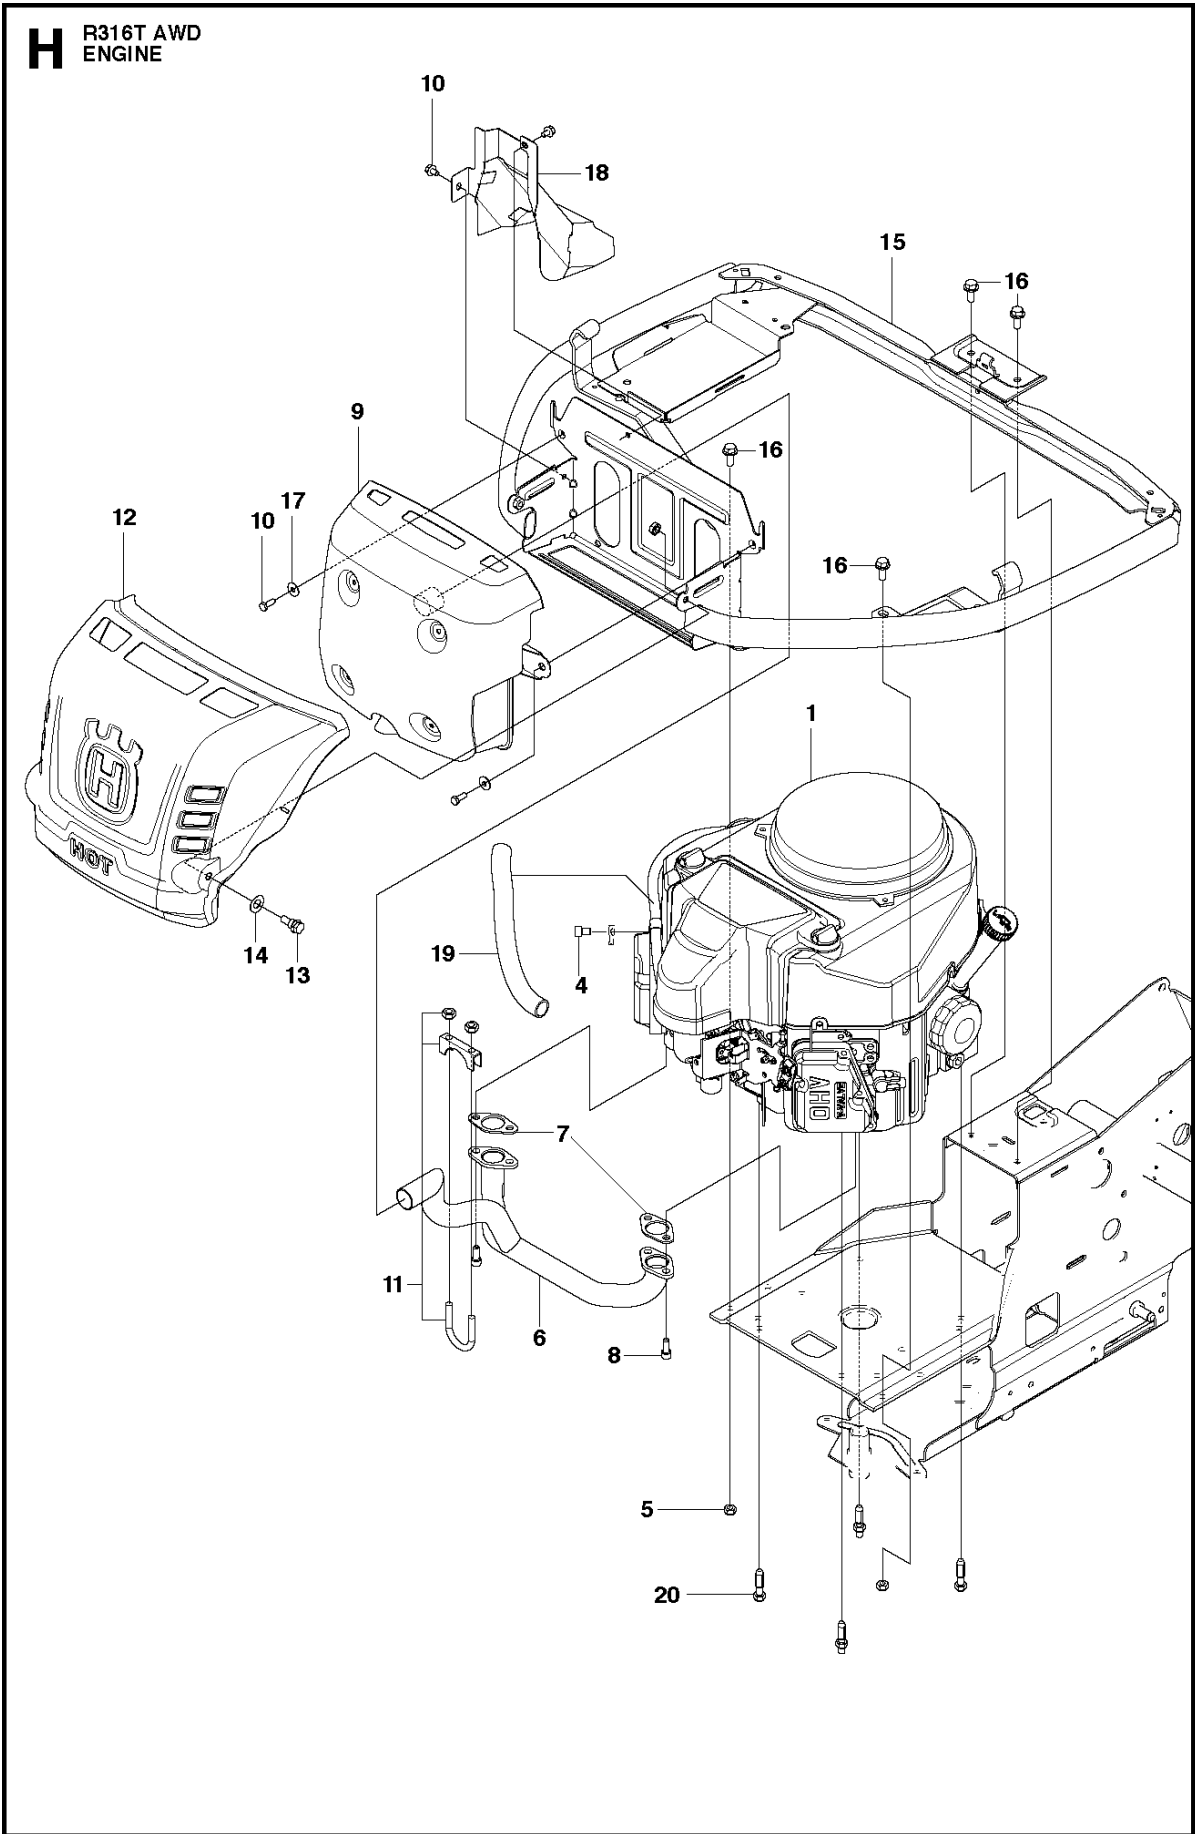

ENGINE

R316 T AWD, 967291701, 2015

Ref	Part No	Description	Remark	QTY KIT
1	577 82 39-01	ENGINE		1
4	725 54 47-01	SCREW IHSCM		1
5	732 21 18-01	LOCK NUT		6
6	578 11 88-01	MANIFOLD		1
7	506 91 45-01	GASKET		1
8	506 55 63-01	SCREW UNC		2
9	577 81 36-01	MUFFLER		1
10	725 23 64-61	SCREW EHHFT		4
11	506 66 84-01	CLAMP ASSY		1
12	577 81 85-02	HEAT SHIELD		1
13	506 59 74-01	SCREW EHHFM		2
14	506 83 94-01	SPRING WASHER		2
15	577 84 91-01	ENGINE FRAME		1
16	506 57 01-04	SCREW EHHFM		4
17	734 11 54-41	WASHER		2
18	579 31 49-01	HEAT DEFLECTOR		1
19	579 39 64-01	HOSE GUARD		1
20	578 20 75-01	STUD SCREW		4