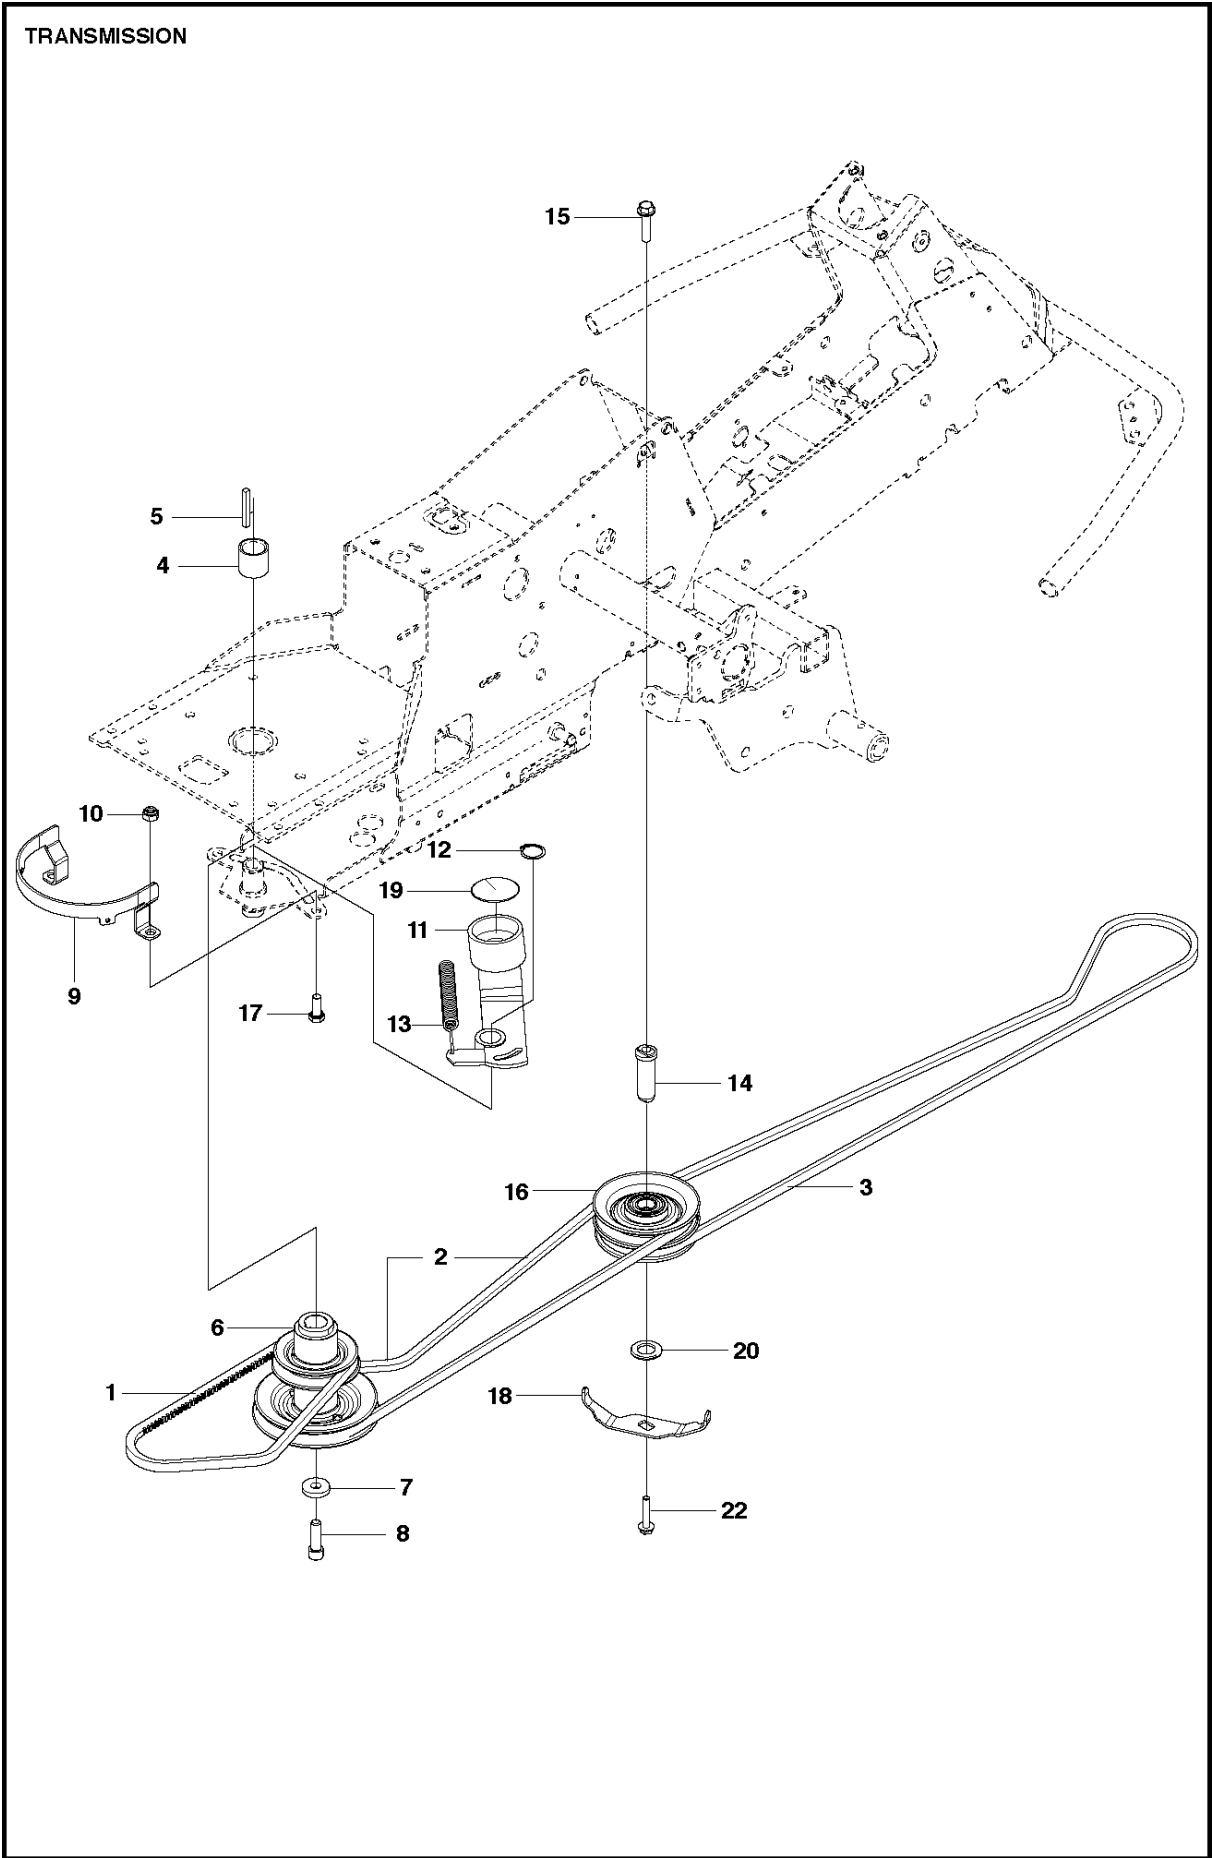

TRANSMISSION

R316 T AWD, 967291701, 2015

Ref	Part No	Description	Remark	QTY KIT
1	522 93 03-01	BELT		1
2	544 40 02-01	BELT		1
3	585 03 45-01	BELT		1
4	506 50 92-01	SPACING SLEEVE		1
5	506 55 59-01	WEDGE		1
6	535 48 24-01	PULLEY		1
7	506 59 75-01	WASHER		1
8	506 55 60-02	SCREW UNC		1
9	587 42 52-01	BELT GUIDE		1
10	732 21 20-51	NUT		2
11	535 48 44-01	BELT TENSIONER ASSY		1
12	735 31 26-00	CIRCLIP		1
13	506 66 56-01	SPRING		1
14	581 91 64-01	SHAFT		1
15	506 67 54-02	SCREW EHHFM		1
16	535 48 22-01	MELLANHJUL		1
17	725 24 93-71	SCREW EHHM		2
18	544 40 53-01	BELT GUIDE		1
19	535 48 50-01	SEALING		1
20	586 32 02-01	DISTANCE		1
22	586 32 04-01	SCREW		1