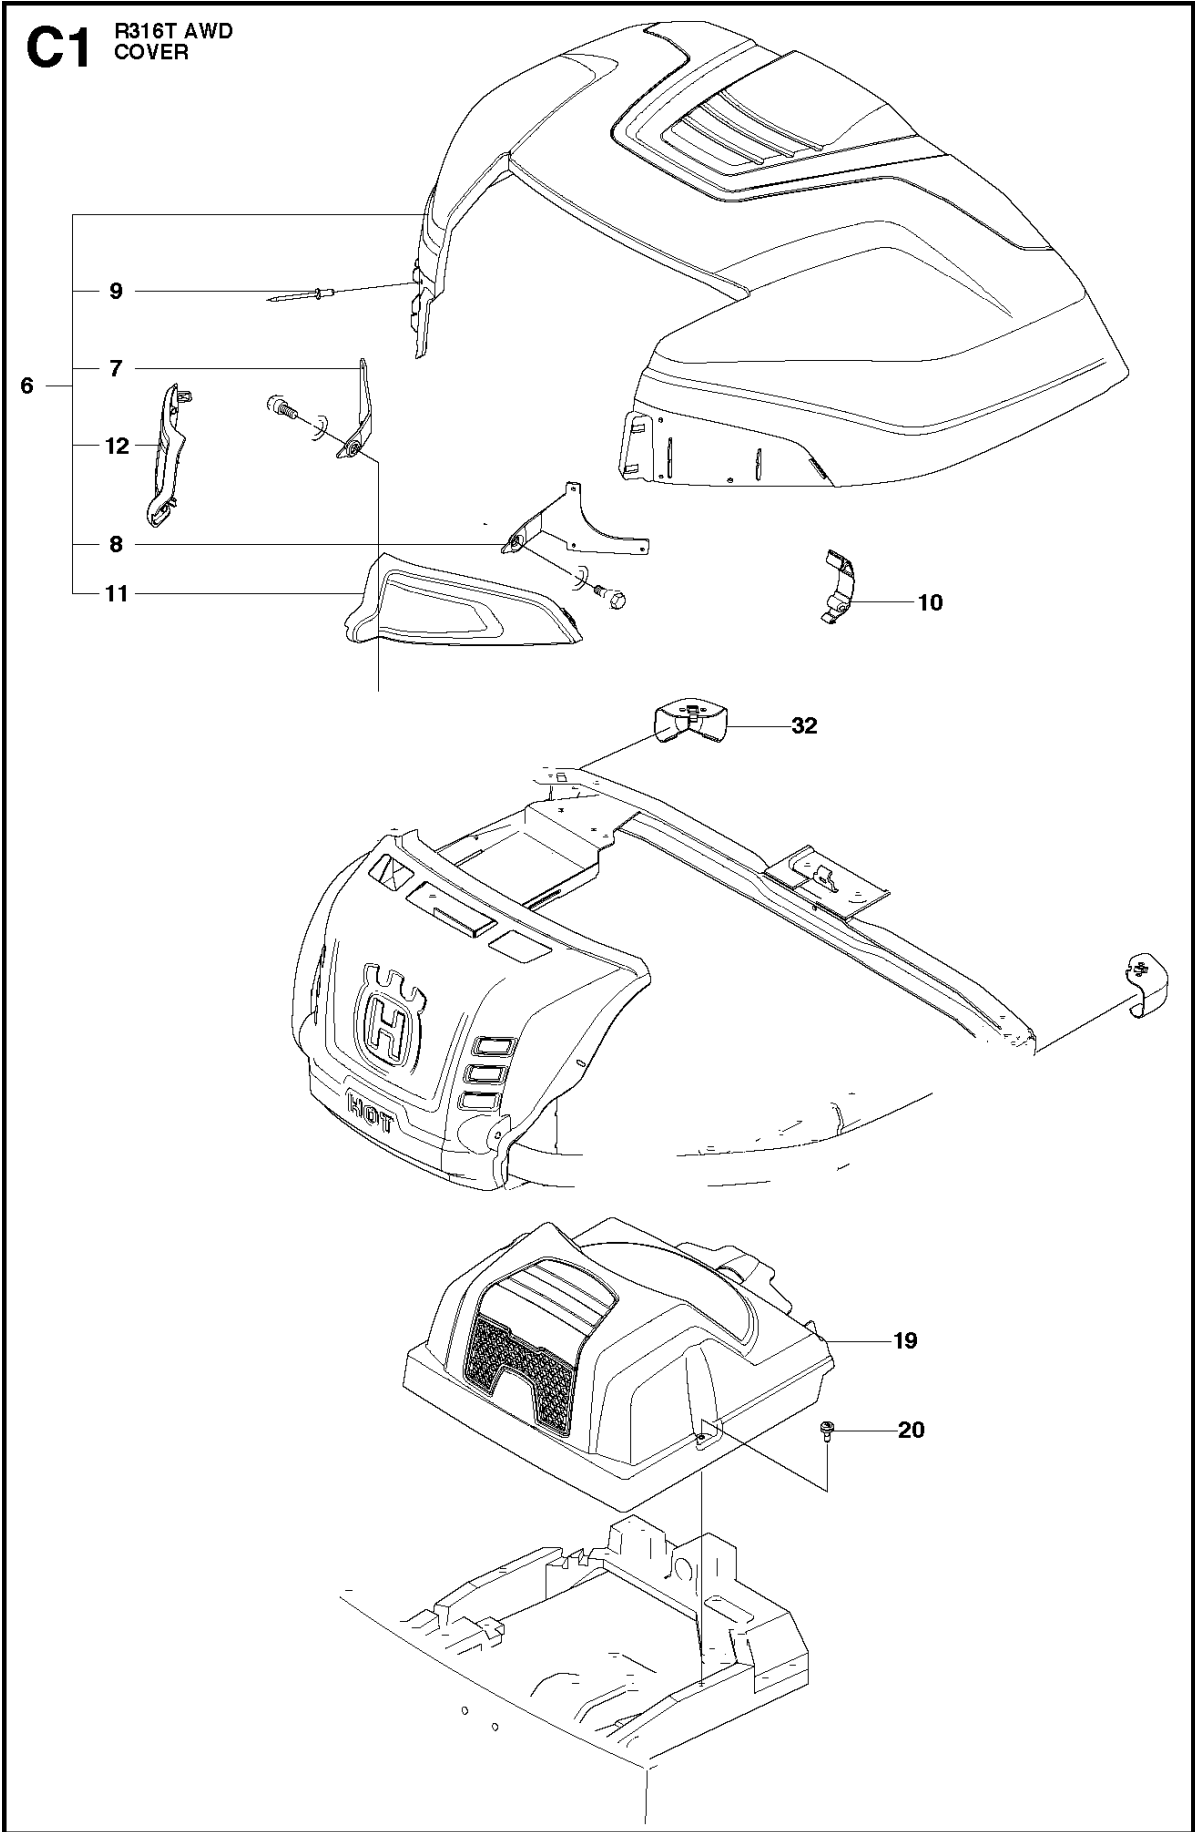

COVER

R316 T AWD, 967291701, 2015

Ref	Part No	Description	Remark	QTY	KIT
6	577 61 47-02	ENGINE HOOD ASSY		1	
7	578 11 37-01	HINGE		1	6
8	578 11 37-02	HINGE		1	6
9	722 79 54-02	RIVET		6	6
10	503 89 47-03	SNAP		1	
11	577 61 26-02	COVER		1	6
12	577 61 26-01	COVER		1	6
19	578 26 13-04	TRANSMISSION COVER		1	
20	574 85 62-01	SCREW		2	
32	577 90 33-01	PLUG		2