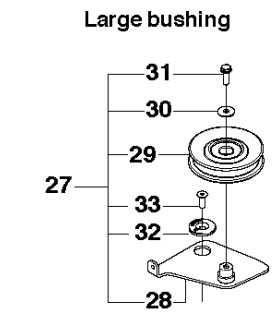

C2 CUTTING DECK C 112

73 Combi 112

Ref	Part No	Description	Remark	QTY	KIT
1	574 20 95-01	CUTTING DECK		1	
2	506 91 62-01	BLIND RIVET NUT		3	
3	544 44 93-01	PLUG		1	
4	506 57 01-04	SCREW EHHFM		3	
5	576 38 41-01	BLADE HOUSING ASSY		1	
6	576 38 42-01	BEARING HOUSING		1	5
7	576 38 43-01	SHAFT		1	5
8	576 38 44-01	SPACING SLEEVE		1	5
9	738 23 04-34	BALL BEARING		2	5
10	576 38 41-02	BLADE HOUSING ASSY		2	
11	576 38 42-01	BEARING HOUSING		1	10
12	576 38 43-02	SHAFT		1	10
13	576 38 44-01	SPACING SLEEVE		1	10
14	738 23 04-34	BALL BEARING		2	10
15	535 42 38-01	SCREW RSQM		12	
16	734 11 64-01	WASHER		12	
17	732 21 18-01	LOCK NUT		12	
18	506 92 21-01	PULLEY		3	
19	506 53 35-01	PARALLEL KEY		7	
20	544 06 80-02	SPACING SLEEVE		1	
21	734 11 74-41	WASHER		3	
22	544 11 41-01	SCREW EHHM		3	
23	535 50 42-02	ADAPTER		3	
24	544 10 28-10	RIDE ON BLADE		3	
25	506 79 23-01	KNIFE PLATE		3	
26	544 11 41-01	SCREW EHHM		3	
27	506 54 07-01	BELT TENSIONER ASSY	Small bushing	1	
27	586 96 66-01	BELT TENSIONER ASSY	Large bushing	1	
28	585 35 99-01	ARM	Small bushing	1	27
28	585 35 99-01	ARM	Large bushing	1	27
29	506 53 27-01	PULLEY		1	27
30	734 11 64-41	WASHER		1	27
31	586 32 04-01	SCREW	Small bushing	1	27
31	586 32 04-01	SCREW	Large bushing	1	27
32	506 91 87-02	WASHER	Small bushing	1	
32	586 49 67-01	WASHER	Large bushing	1	
33	725 24 51-71	SCREW EHHM	Small bushing	1	
33	725 64 53-01	SCREW IHCSFM	Large bushing	1	
34	732 21 18-01	LOCK NUT		1	
35	506 53 31-01	SPRING		1	
36	535 41 19-01	BELT		1	
37	544 09 62-01	BELT COVER		1	
38	544 40 05-01	SCREW		2	
72	506 78 97-01	LABEL		1	
73	544 23 81-05	LABEL		2	
74	506 92 90-01	LABEL		1	
75	535 43 74-01	LABEL WARNING		1	
76	574 51 00-01	DECAL		2	
77	506 77 86-01	PULLEY		1