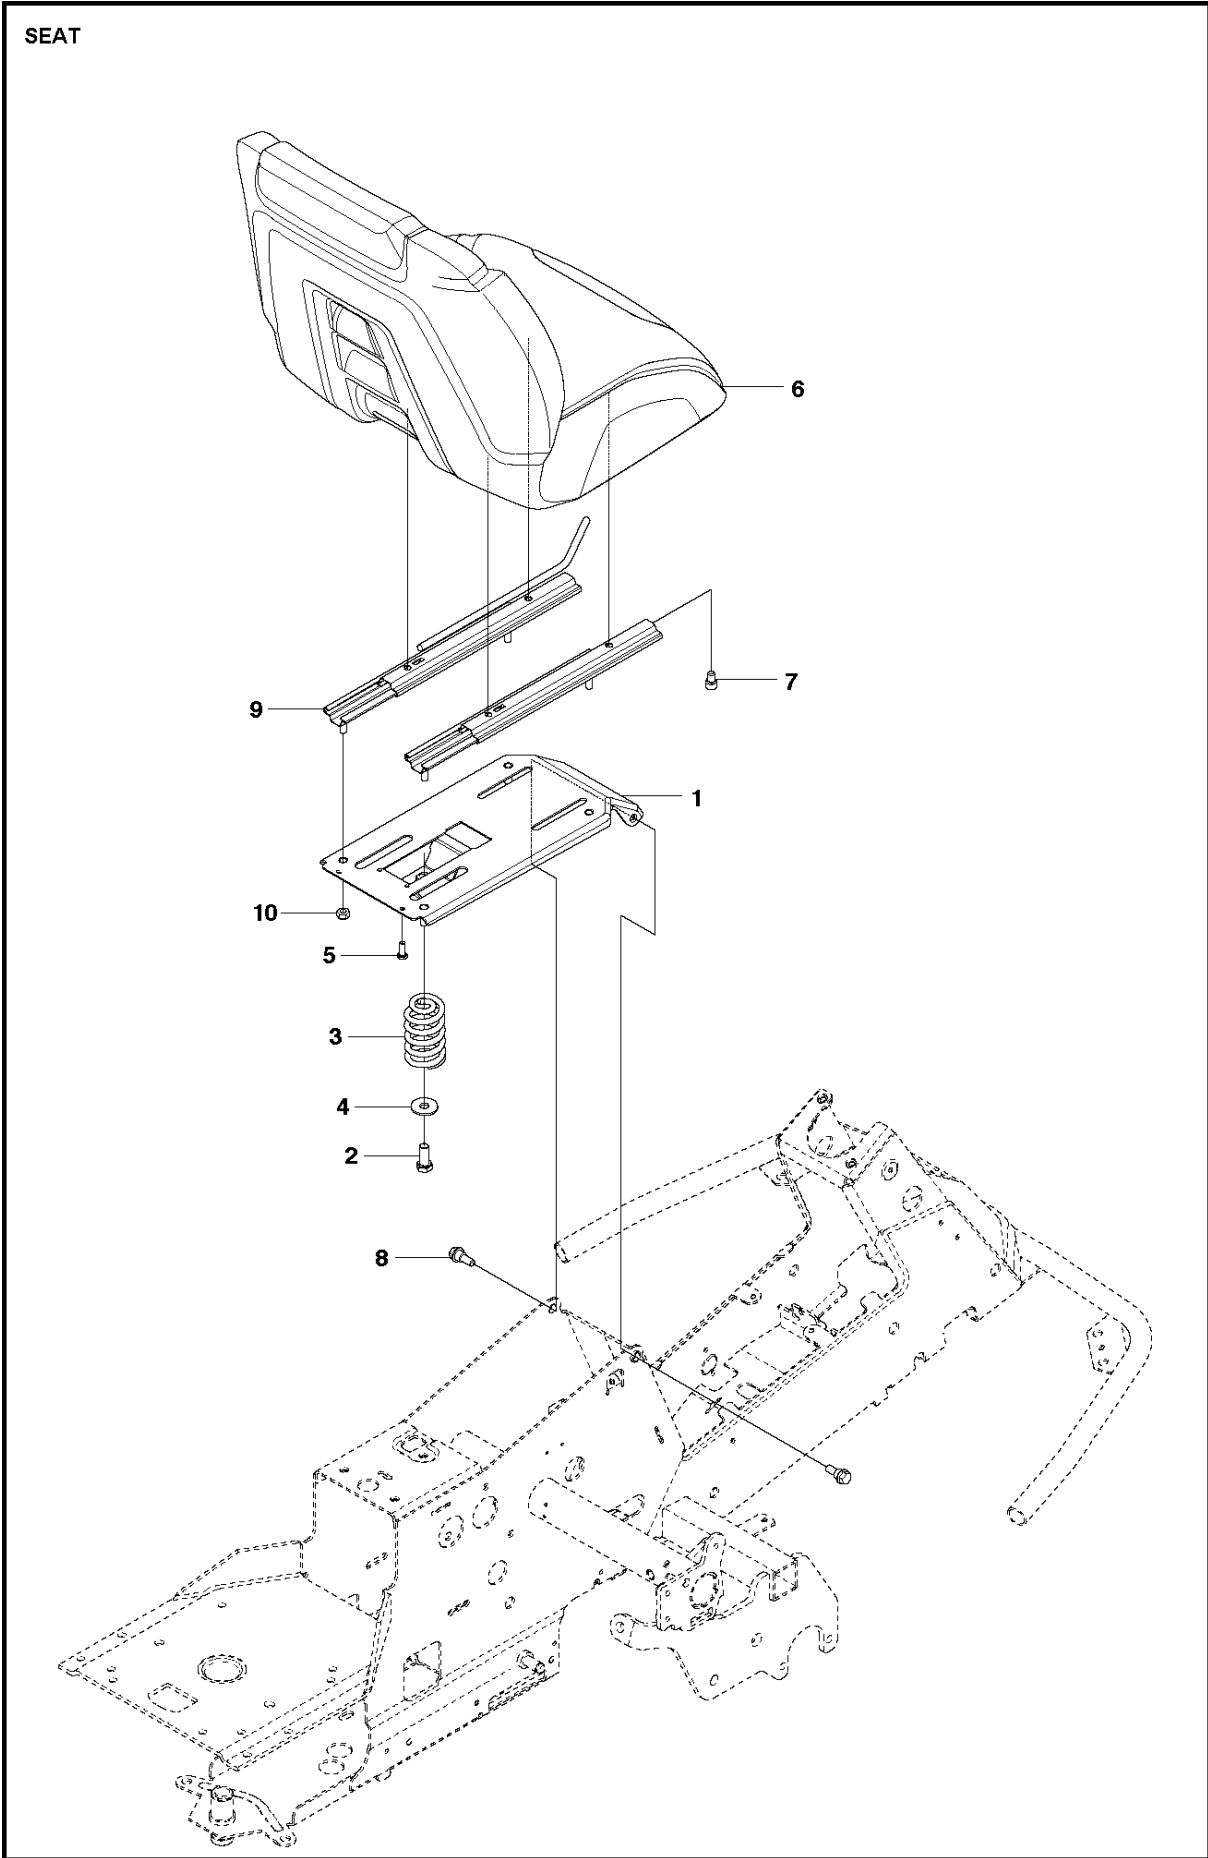

SEAT

R316 T AWD, 967291701, 2015

Ref	Part No	Description	Remark	QTY KIT
1	587 15 27-01	SEAT BRACKET		1
2	725 24 93-71	SCREW EHHM		1
3	506 91 53-01	COMPRESSION SPRING		1
4	734 11 74-41	WASHER		1
5	725 23 68-61	SCREW EHHFT		1
6	587 39 30-01	SEAT		1
7	725 54 47-01	SCREW IHSCM		4
8	506 59 74-01	SCREW EHHFM		2
9	587 29 04-01	SEAT ADJUSTER		2
10	732 21 18-01	LOCK NUT		4