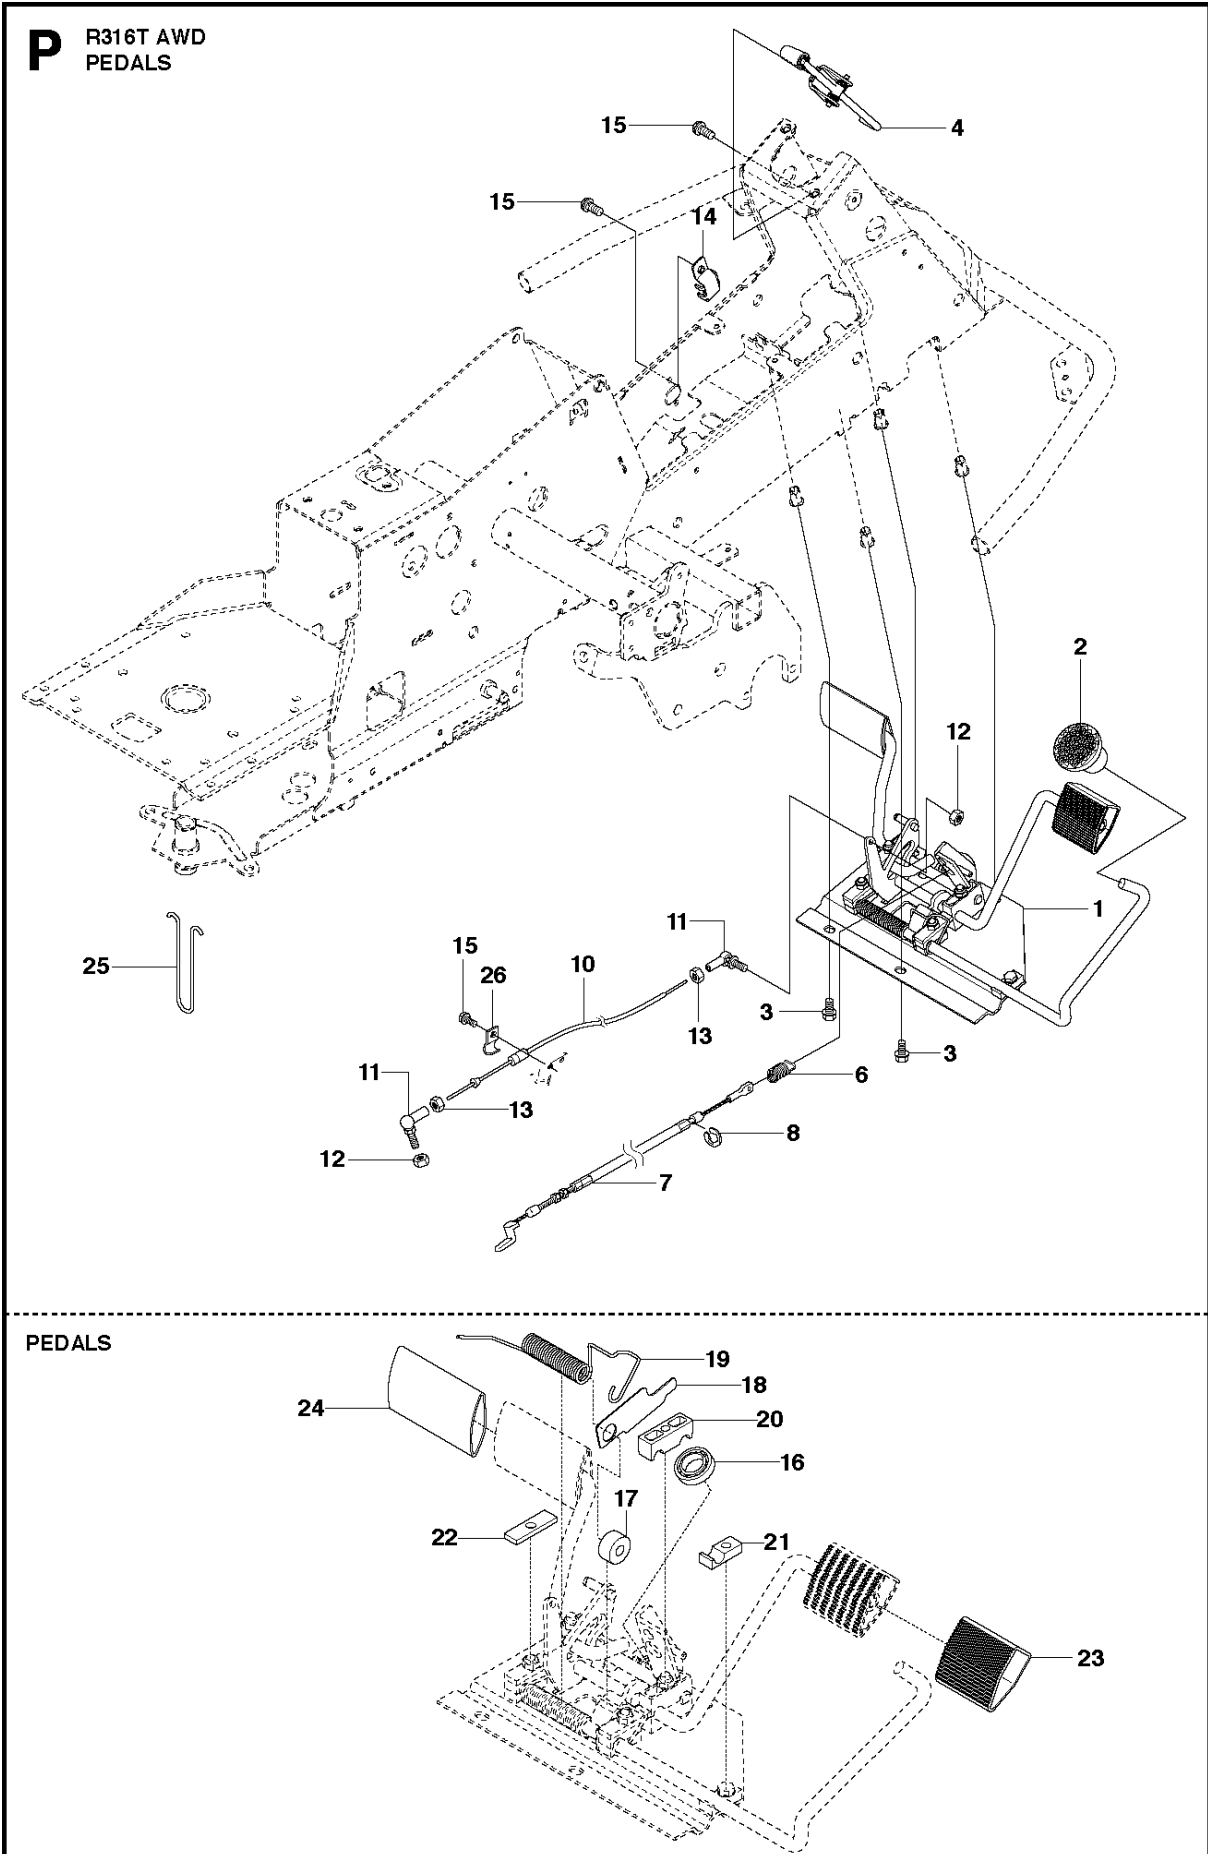

PEDALS

R316 T AWD, 967291701, 2015

Ref	Part No	Description	Remark	QTY	KIT
1	544 12 60-01	PEDAL PLATE ASSY		1	
2	535 47 37-01	KNOB		1	
3	506 57 01-04	SCREW EHHFM		4	
4	544 40 31-01	BRAKE LEVER ASSY		1	
6	506 94 63-01	BRAKE SPRING		1	
7	576 71 21-01	BRAKE WIRE		1	
8	735 31 09-20	E-CLIP		1	
10	574 41 12-02	CONTROL CABLE		1	
11	506 55 73-01	VINKELL.AS8 DIN71802		2	
12	732 21 14-01	LOCK NUT		2	
13	731 23 14-01	HEXAGON NUT		2	
14	522 43 08-01	BRACKET		1	
15	725 23 64-61	SCREW EHHFT		4	
16	738 21 02-04	BALL BEARING		1	
17	535 48 02-01	ROLLER		1	1
18	535 48 06-01	PROTECTIVE PLATE		1	1
19	535 48 07-01	SPRING		1	1
20	535 48 08-01	BEARING SUPPORT		4	1
21	535 48 09-01	BEARING SUPPORT		5	1
22	535 48 10-01	REINFORCEMENT PLATE		3	1
23	535 47 88-01	PEDAL RUBBER		1	1
24	535 47 88-02	PEDAL RUBBER		1	1
25	506 57 64-02	CABLE HOLDER		1	1
26	506 56 65-01	CLIP		1