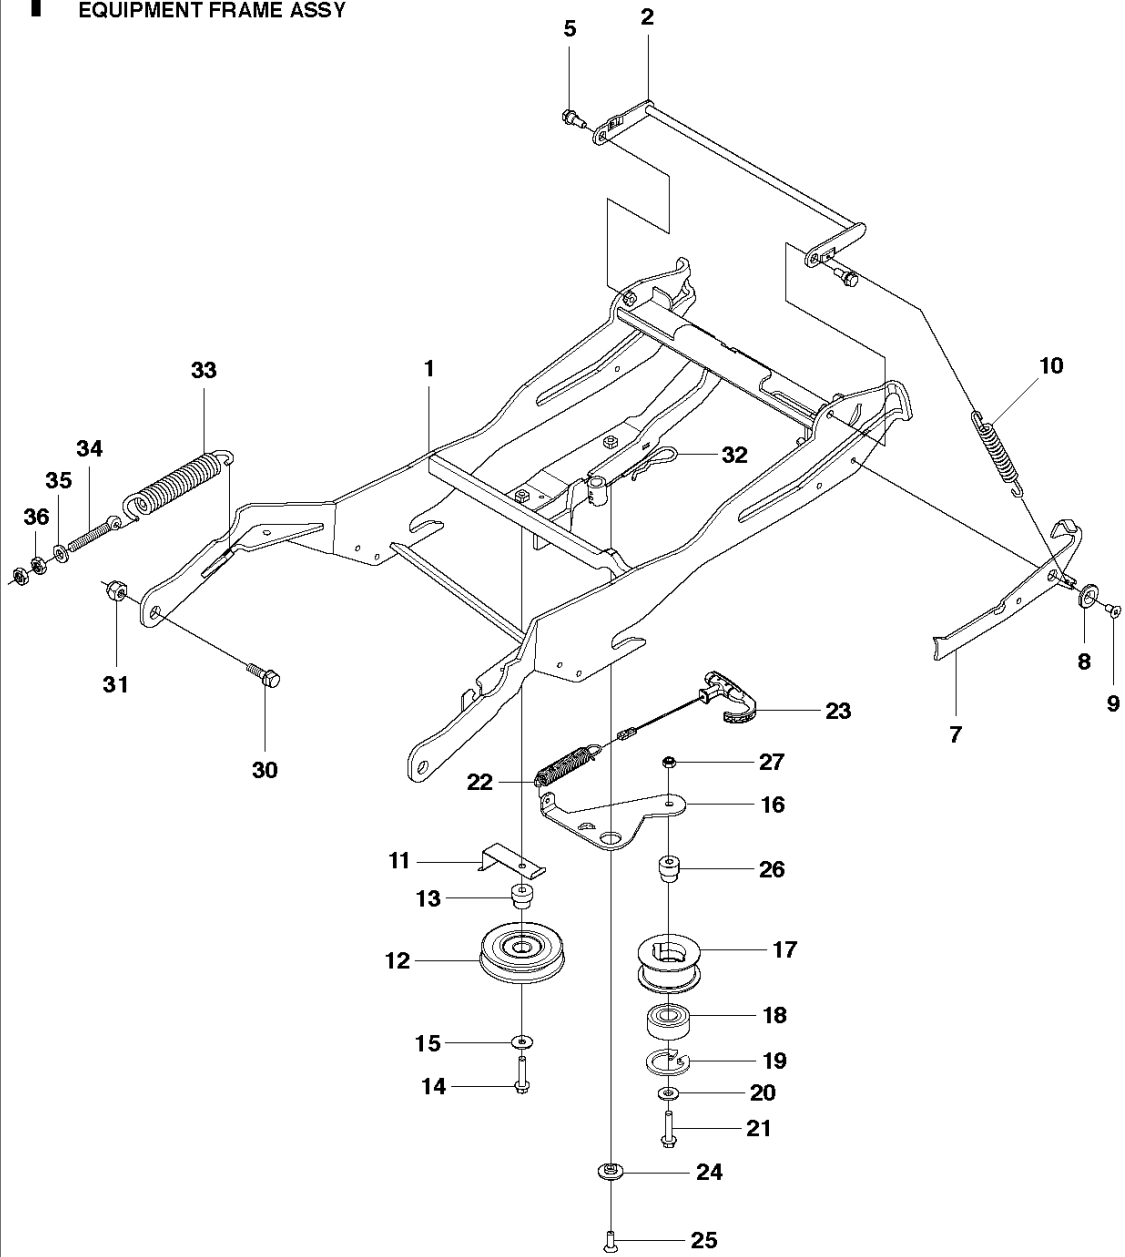

T R316T AWD
EQUIPMENT FRAME ASSY

FRAME

R316 T AWD, 967291701, 2015

Ref	Part No	Description	Remark	QTY KIT
1	523 06 42-01	EQUIPMENT FRAME		1
2	525 47 59-01	HOOK		1
5	506 59 74-01	SCREW EHHFM		2
7	523 11 66-02	LEVER		1
8	506 91 87-01	WASHER		1
9	725 64 48-01	SCREW IHCSFM		1
10	506 53 56-03	DRAW SPRING		1
11	525 48 67-01	BELT GUIDE		1
12	506 97 48-01	PULLEY		1
13	506 82 68-02	BUSHING		1
14	725 24 59-51	SCREW EHHM		1
15	734 11 64-41	WASHER		1
16	577 22 87-01	SHEET		1
17	505 15 39-01	BELT TENSIONER WHEEL ASSY		1
18	738 21 04-04	BALL BEARING		1
19	735 31 38-10	CIRCLIP		1
20	734 11 64-41	WASHER		1
21	725 24 59-51	SCREW EHHM		1
22	504 62 24-01	SPRING		1
23	504 62 21-02	HANDLE ASSY		1
24	505 45 17-01	WASHER		1
25	725 64 53-01	SCREW IHCSFM		1
26	535 48 48-01	BUSHING		1
27	732 21 18-01	LOCK NUT		1
30	506 89 58-01	COLLAR SCREW		2
31	732 25 22-01	HEXAGON LOCKING NUT		2
32	506 96 66-01	HAIR PIN COTTER		1
33	506 83 76-01	SPRING		2
34	506 83 77-01	RING BOLT		2
35	734 11 72-01	WASHER		2
36	731 23 20-51	HEXAGON NUT		4