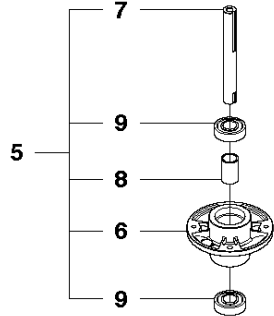

C2 CUTTING DECK C 112

73 Combi 112

Ref	Part No	Description	Remark	QTY	KIT
1	574 20 95-01	CUTTING DECK		1	
2	506 91 62-01	BLIND RIVET NUT		3	
3	544 44 93-01	PLUG		1	
4	506 57 01-04	SCREW EHHFM		3	
5	576 38 41-01	BLADE HOUSING ASSY		1	
6	576 38 42-01	BEARING HOUSING		1	5
7	576 38 43-01	SHAFT		1	5
8	576 38 44-01	SPACING SLEEVE		1	5
9	738 23 04-34	BALL BEARING		2	5
10	576 38 41-02	BLADE HOUSING ASSY		2	
11	576 38 42-01	BEARING HOUSING		1	10
12	576 38 43-02	SHAFT		1	10
13	576 38 44-01	SPACING SLEEVE		1	10
14	738 23 04-34	BALL BEARING		2	10
15	535 42 38-01	SCREW RSQM		12	
16	734 11 64-01	WASHER		12	
17	732 21 18-01	LOCK NUT		12	
18	506 92 21-01	PULLEY		3	
19	506 53 35-01	PARALLEL KEY		7	
20	544 06 80-02	SPACING SLEEVE		1	
21	734 11 74-41	WASHER		3	
22	544 11 41-01	SCREW EHHM		3	
23	535 50 42-02	ADAPTER		3	
24	544 10 28-10	RIDE ON BLADE		3	
25	506 79 23-01	KNIFE PLATE		3	
26	544 11 41-01	SCREW EHHM		3	
27	506 54 07-01	BELT TENSIONER ASSY	Small bushing	1	
27	586 96 66-01	BELT TENSIONER ASSY	Large bushing	1	
28	585 35 99-01	ARM	Small bushing	1	27
28	585 35 99-01	ARM	Large bushing	1	27
29	506 53 27-01	PULLEY		1	27
30	734 11 64-41	WASHER		1	27
31	586 32 04-01	SCREW	Small bushing	1	27
31	586 32 04-01	SCREW	Large bushing	1	27
32	506 91 87-02	WASHER	Small bushing	1	
32	586 49 67-01	WASHER	Large bushing	1	
33	725 24 51-71	SCREW EHHM	Small bushing	1	
33	725 64 53-01	SCREW IHCSFM	Large bushing	1	
34	732 21 18-01	LOCK NUT		1	
35	506 53 31-01	SPRING		1	
36	535 41 19-01	BELT		1	
37	544 09 62-01	BELT COVER		1	
38	544 40 05-01	SCREW		2	
72	506 78 97-01	LABEL		1	
73	544 23 81-05	LABEL		2	
74	506 92 90-01	LABEL		1	
75	535 43 74-01	LABEL WARNING		1	
76	574 51 00-01	DECAL		2	
77	506 77 86-01	PULLEY		1