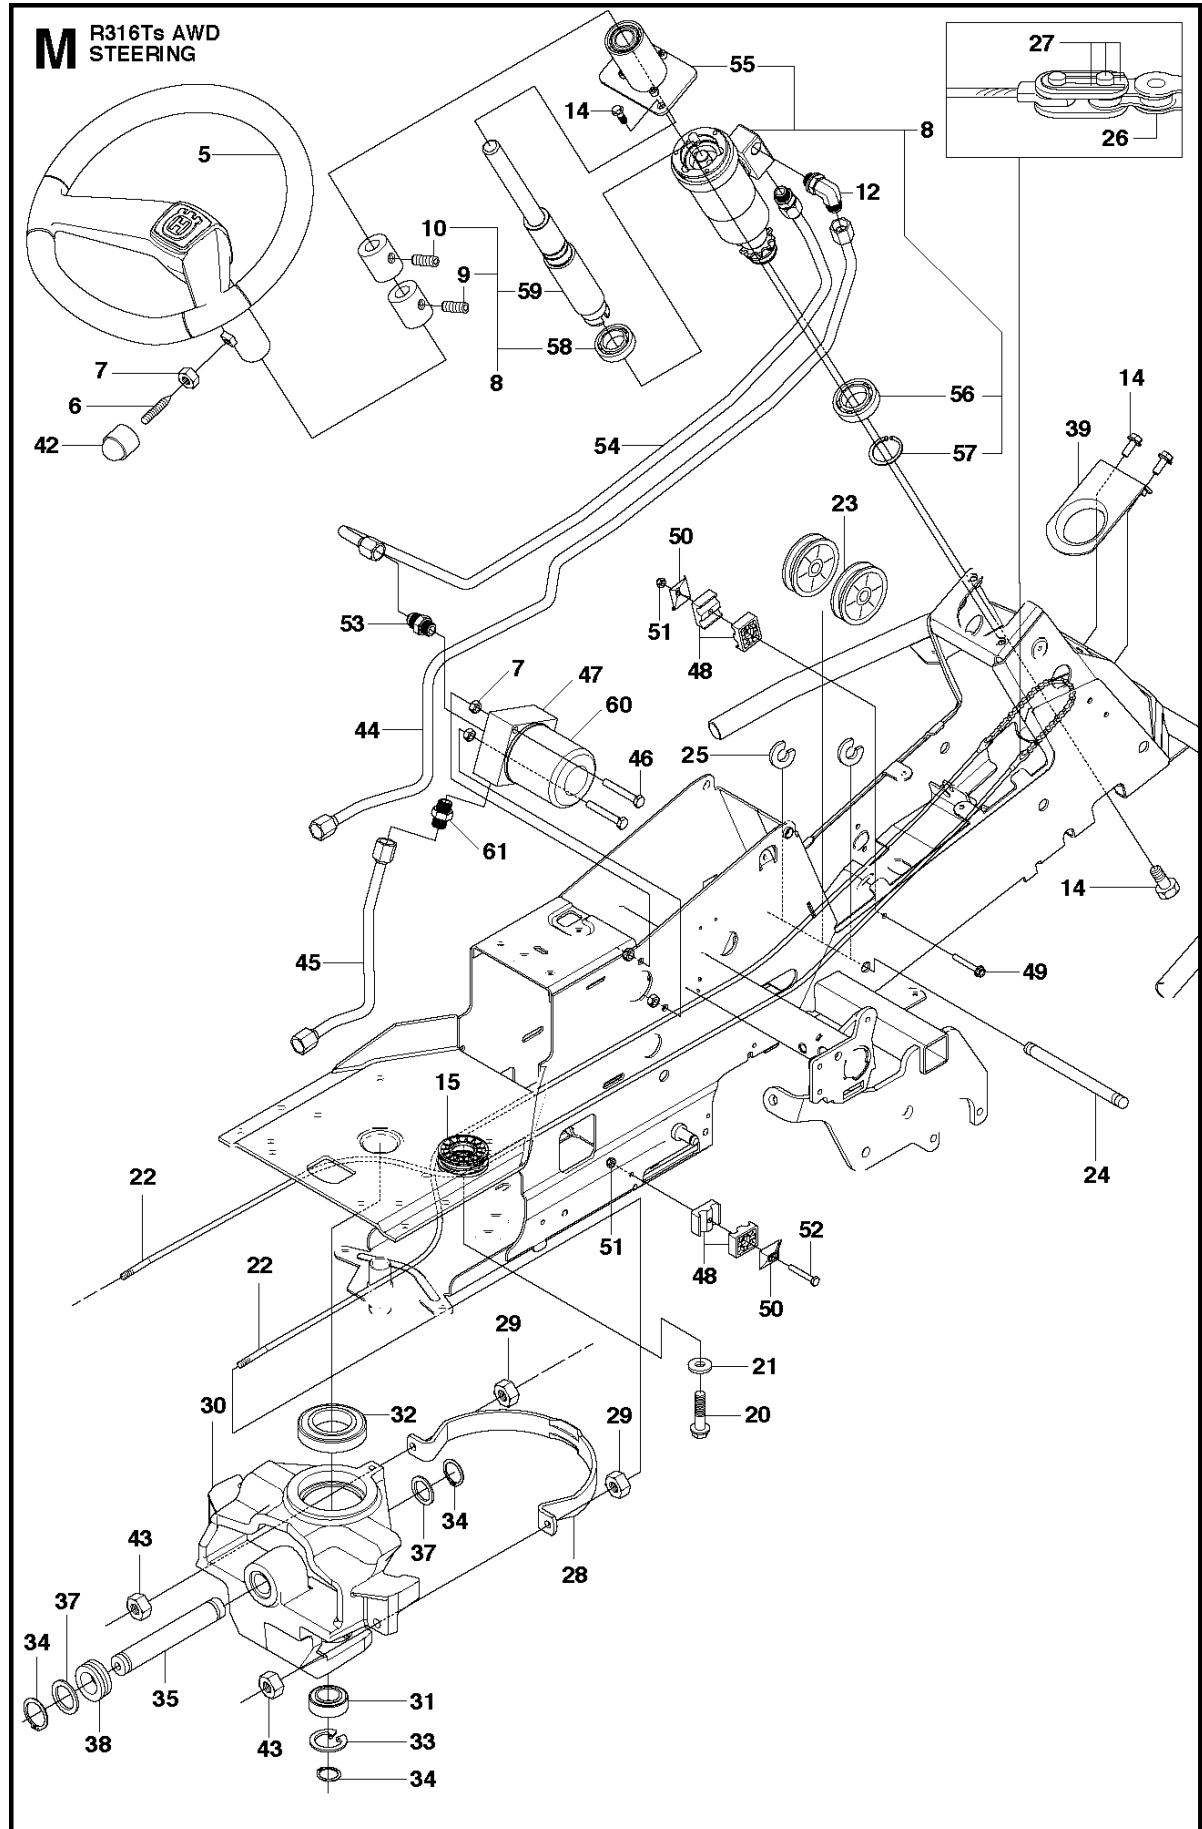

STEERING

R316 Ts AWD, 967291801, 2015

Ref	Part No	Description	Remark	QTY KIT
5	577 96 04-01	STEERING WHEEL		1
6	728 74 55-05	SCREW IHSETM		1
7	731 23 18-01	HEXAGON NUT		3
8	578 37 06-01	COMFORT STEERING		1
9	506 86 34-01	DRIVER		2
10	728 84 43-05	SCREW IHSETM		2
12	535 43 73-01	PIPE FITTING		1
14	506 57 01-04	SCREW EHHFM		4
15	576 49 25-01	PULLEY		1
20	506 67 54-03	SCREW EHHFM		1
21	734 11 74-41	WASHER		1
22	577 19 99-04	WIRE ASSY		2
23	506 52 24-01	STARTER PULLEY		2
24	506 53 94-04	SHAFT		1
25	735 31 14-20	E-CLIP		2
26	506 55 46-10	CHAIN		1
27	506 55 47-01	LINKAGE		2
28	544 42 73-01	WIRE GUIDE		1
29	731 23 20-51	HEXAGON NUT		2
30	577 65 93-01	SPINDLE		1
31	738 21 05-04	BALL BEARING		1
32	738 21 10-04	BALL BEARING		1
33	735 31 40-10	CIRCLIP		1
34	735 31 26-00	CIRCLIP		3
35	506 98 59-01	SWING AXLE		1
37	506 77 34-01	WASHER		2
38	740 68 14-21	V-RING		1
39	578 12 67-01	BRACKET		1
42	544 43 32-01	PROTECTIVE COVER		1
43	732 21 20-51	NUT		2
44	502 85 44-01	HYDRAULIC PIPE		1
45	502 85 46-01	HYDRAULIC PIPE		1
46	725 24 62-51	SCREW EHHM		2
47	535 44 87-01	FILTERBLOCK ASSY		1
48	544 37 33-03	PIPE CLAMP		2
49	535 47 52-45	SCREW EHHFM		1
50	535 43 85-01	COVER WASHER		2
51	732 21 16-01	NUT		2
52	725 23 78-61	SCREW EHHFT		1
53	535 42 68-01	PIPE FITTING		3
54	575 95 96-01	HYDRAULIC PIPE		1
55	578 15 09-01	BEARING SUPPORT		1
56	535 42 78-01	BALL BEARING		1
57	735 31 33-00	CIRCLIP		1
58	738 21 05-04	BALL BEARING		2
59	578 12 98-01	STEERING ROD		1
60	535 42 75-02	FILTER		1
61	535 46 09-01	CLUTCH		1