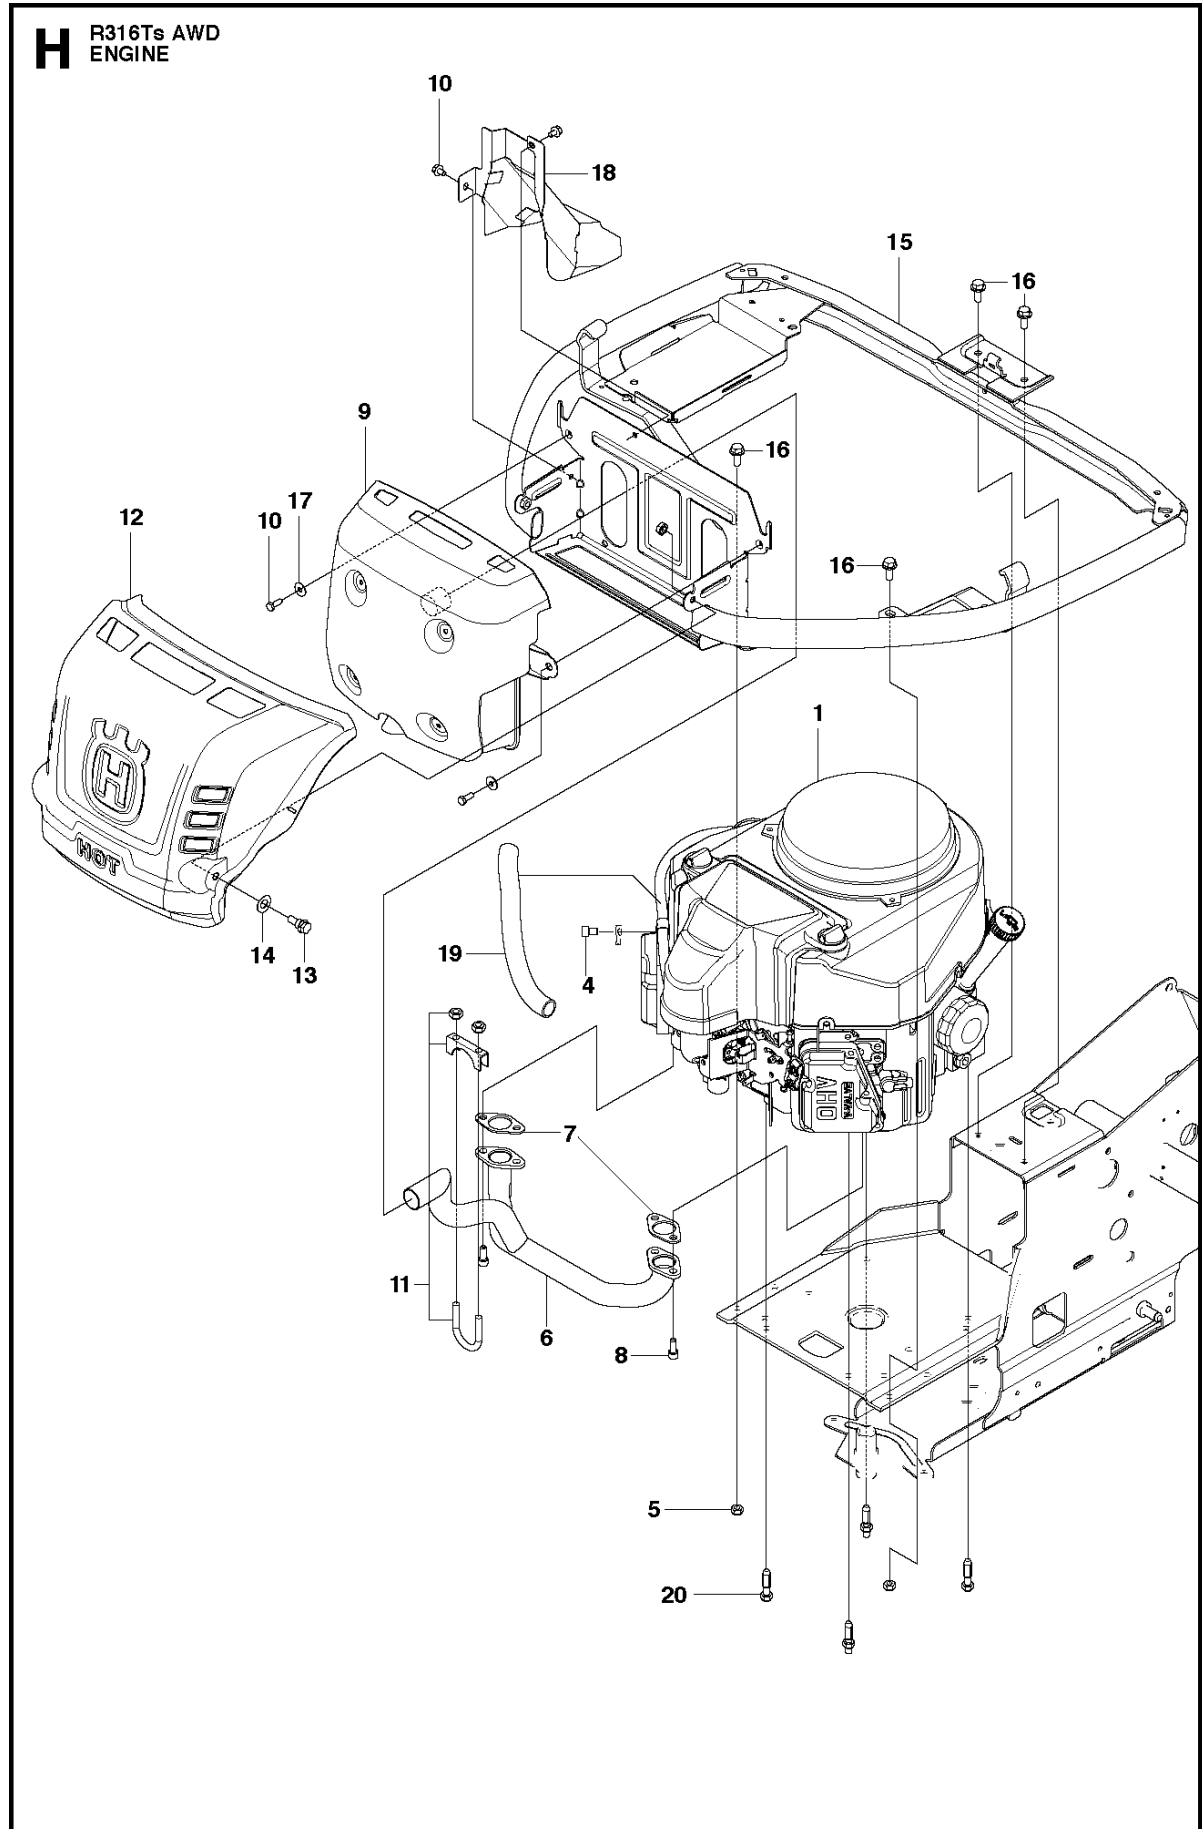

ENGINE

R316 Ts AWD, 967291801, 2015

Ref	Part No	Description	Remark	QTY KIT
1	577 82 39-01	ENGINE		1
4	725 54 47-01	SCREW IHSCM		1
5	732 21 18-01	LOCK NUT		6
6	578 11 88-01	MANIFOLD		1
7	506 91 45-01	GASKET		1
8	506 55 63-01	SCREW UNC		2
9	577 81 36-01	MUFFLER		1
10	725 23 64-61	SCREW EHHFT		4
11	506 66 84-01	CLAMP ASSY		1
12	577 81 85-02	HEAT SHIELD		1
13	506 59 74-01	SCREW EHHFM		2
14	506 83 94-01	SPRING WASHER		2
15	577 84 91-01	ENGINE FRAME		1
16	506 57 01-04	SCREW EHHFM		4
17	734 11 54-41	WASHER		2
18	579 31 49-01	HEAT DEFLECTOR		1
19	579 39 64-01	HOSE GUARD		1
20	578 20 75-01	STUD SCREW		4