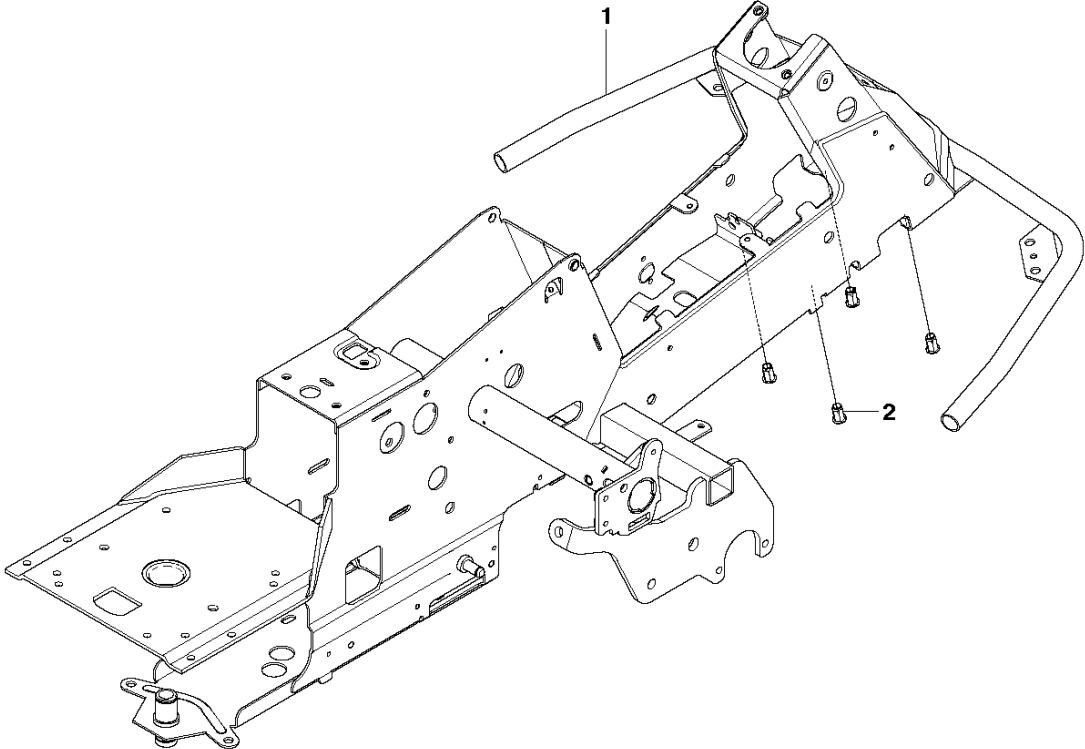

F R316Ts AWD
CHASSIS

Ref	Part No	Description	Remark	QTY KIT
1	577 93 91-01	CHASSIS		1
2	506 91 62-01	BLIND RIVET NUT		4