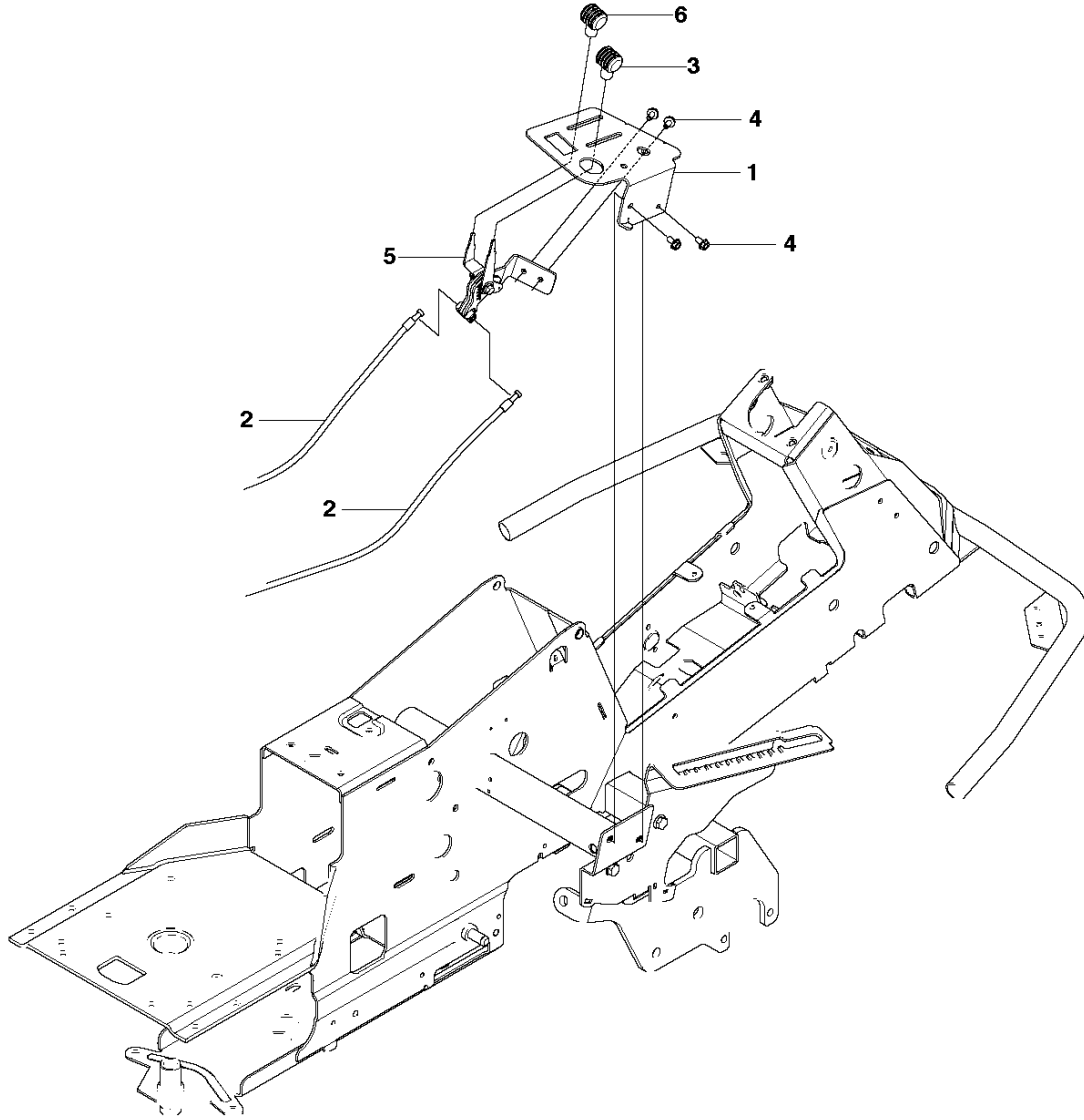

N R316Ts AWD
CONTROLS

CONTROLS

R316 Ts AWD, 967291801, 2015

Ref	Part No	Description	Remark	QTY KIT
1	578 03 31-01	SUPPORT		1
2	544 30 17-06	WIRE		2
3	506 88 91-01	KNOB		1
4	535 47 52-12	SCREW EHHFM		4
5	578 02 34-01	THROTTLE CONTROL		1
6	506 88 91-02	KNOB		1