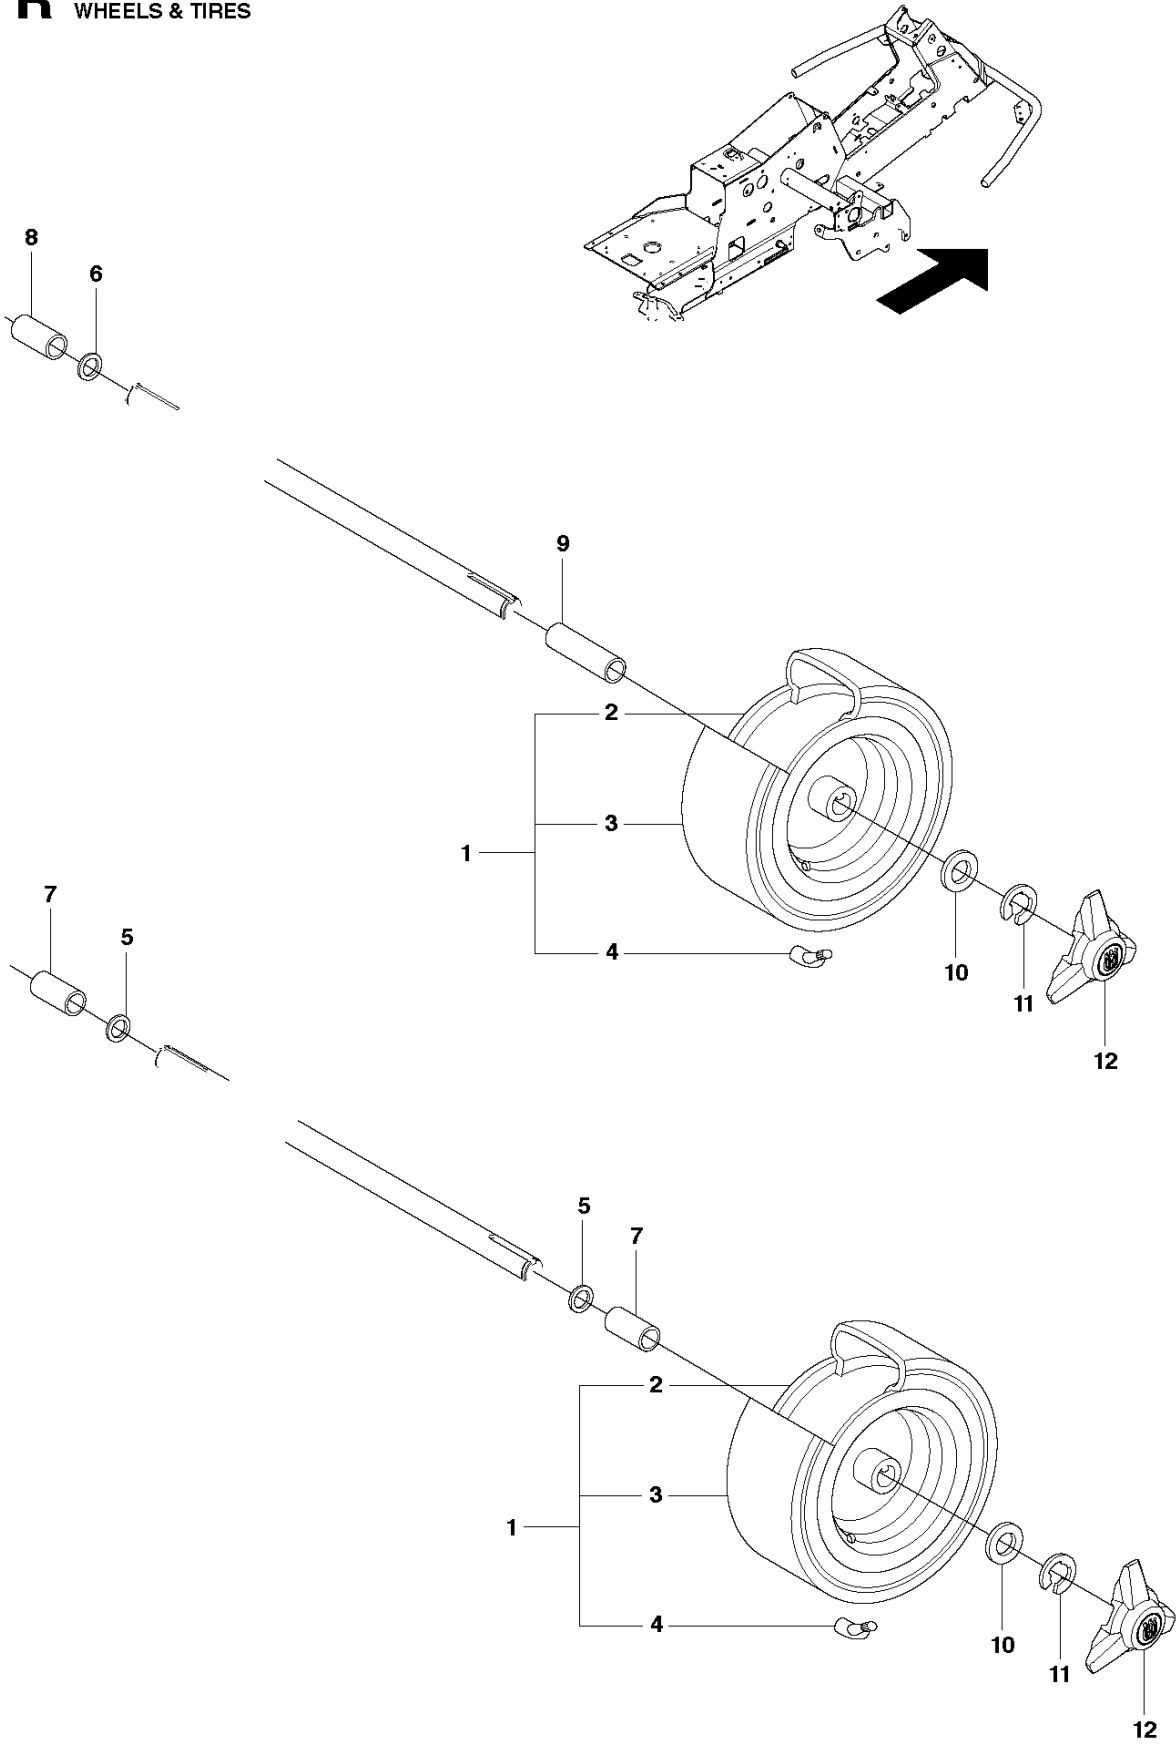

R R316Ts AWD
WHEELS & TIRES

WHEELS & TIRES

R316 Ts AWD, 967291801, 2015

Ref	Part No	Description	Remark	QTY	KIT
1	523 01 26-02	WHEEL		4	
2	523 03 48-01	RIM		1	1
3	523 03 46-02	TYRE		1	1
4	523 03 47-01	VALVE		1	1
5	506 50 48-03	WASHER		2	
6	506 94 58-01	WASHER		1	
7	506 59 62-03	SPACING SLEEVE		2	
8	544 13 26-01	SLEEVE		1	
9	544 13 26-02	SLEEVE		1	
10	506 50 48-05	WASHER		4	
11	506 89 90-01	E-CLIP		4	
12	544 35 35-01	HUB CAP		4