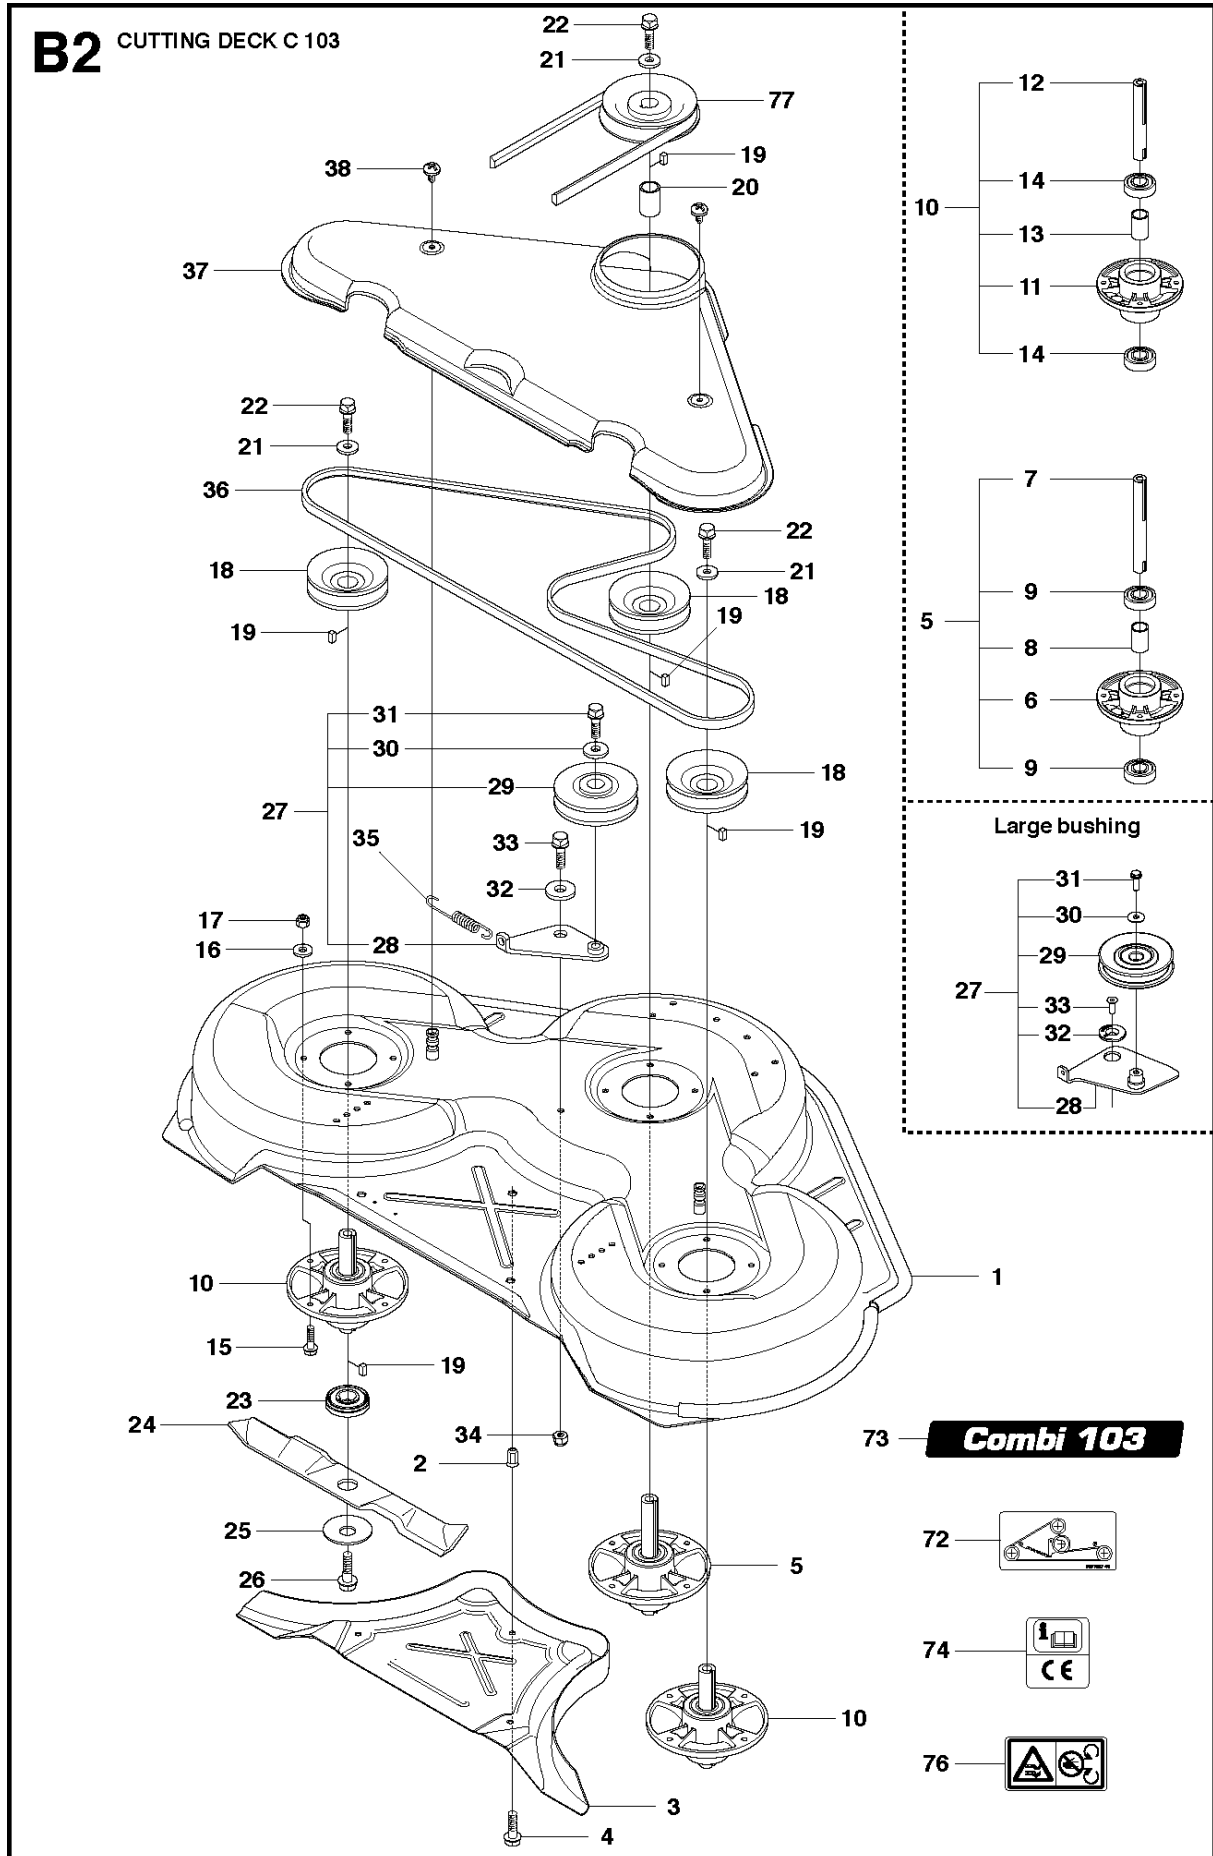

B2 CUTTING DECK C 103

103CM CUTTING DECK

R316 Ts AWD, 967291801, 2015

Ref	Part No	Description	Remark	QTY	KIT
1	574 21 08-01	CUTTING DECK		1	
2	506 91 62-01	BLIND RIVET NUT		3	
3	544 44 92-01	PLUG		1	
4	506 57 01-04	SCREW EHHFM		3	
5	576 38 41-01	BLADE HOUSING ASSY		2	
6	576 38 42-01	BEARING HOUSING		1	5
7	576 38 43-01	SHAFT		1	5
8	576 38 44-01	SPACING SLEEVE		1	5
9	738 23 04-34	BALL BEARING		2	5
10	576 38 41-02	BLADE HOUSING ASSY		1	
11	576 38 42-01	BEARING HOUSING		1	10
12	576 38 43-02	SHAFT		1	10
13	576 38 44-01	SPACING SLEEVE		1	10
14	738 23 04-34	BALL BEARING		2	10
15	535 42 38-01	SCREW RSQM		12	
16	734 11 64-01	WASHER		14	
17	732 21 18-01	LOCK NUT		12	
18	506 92 21-01	PULLEY		3	
19	506 53 35-01	PARALLEL KEY		7	
20	544 06 80-02	SPACING SLEEVE		1	
21	734 11 74-41	WASHER		3	
22	544 11 41-01	SCREW EHHM		3	
23	535 50 42-02	ADAPTER		3	
24	504 18 82-01	RIDE ON BLADE		3	
25	506 79 23-01	KNIFE PLATE		3	
26	544 11 41-01	SCREW EHHM		3	
27	506 54 07-01	BELT TENSIONER ASSY	Small bushing	1	
27	586 96 66-01	BELT TENSIONER ASSY	Large bushing	1	
28	506 51 95-01	SPÄNNARM KPL.	Small bushing	1	27
28	585 35 99-01	ARM	Large bushing	1	27
29	506 53 27-01	PULLEY		1	27
30	734 11 64-41	WASHER		1	27
31	506 55 83-02	SCREW EHHFT	Small bushing	1	27
31	586 32 04-01	SCREW	Large bushing	1	27
32	506 91 87-02	WASHER	Small bushing	1	
32	586 49 67-01	WASHER	Large bushing	1	
33	725 24 51-71	SCREW EHHM	Small bushing	1	
33	725 64 53-01	SCREW IHCSFM	Large bushing	1	
34	732 21 18-01	LOCK NUT		1	
35	506 53 31-01	SPRING		1	
36	506 76 85-01	BELT		1	
37	544 09 61-01	BELT COVER		1	
38	544 40 05-01	SCREW		2	
72	506 78 97-01	LABEL		1	
73	544 23 81-03	LABEL		2	
74	506 92 90-01	LABEL		1	
76	574 51 00-01	DECAL		2	
77	506 77 86-01	PULLEY		1