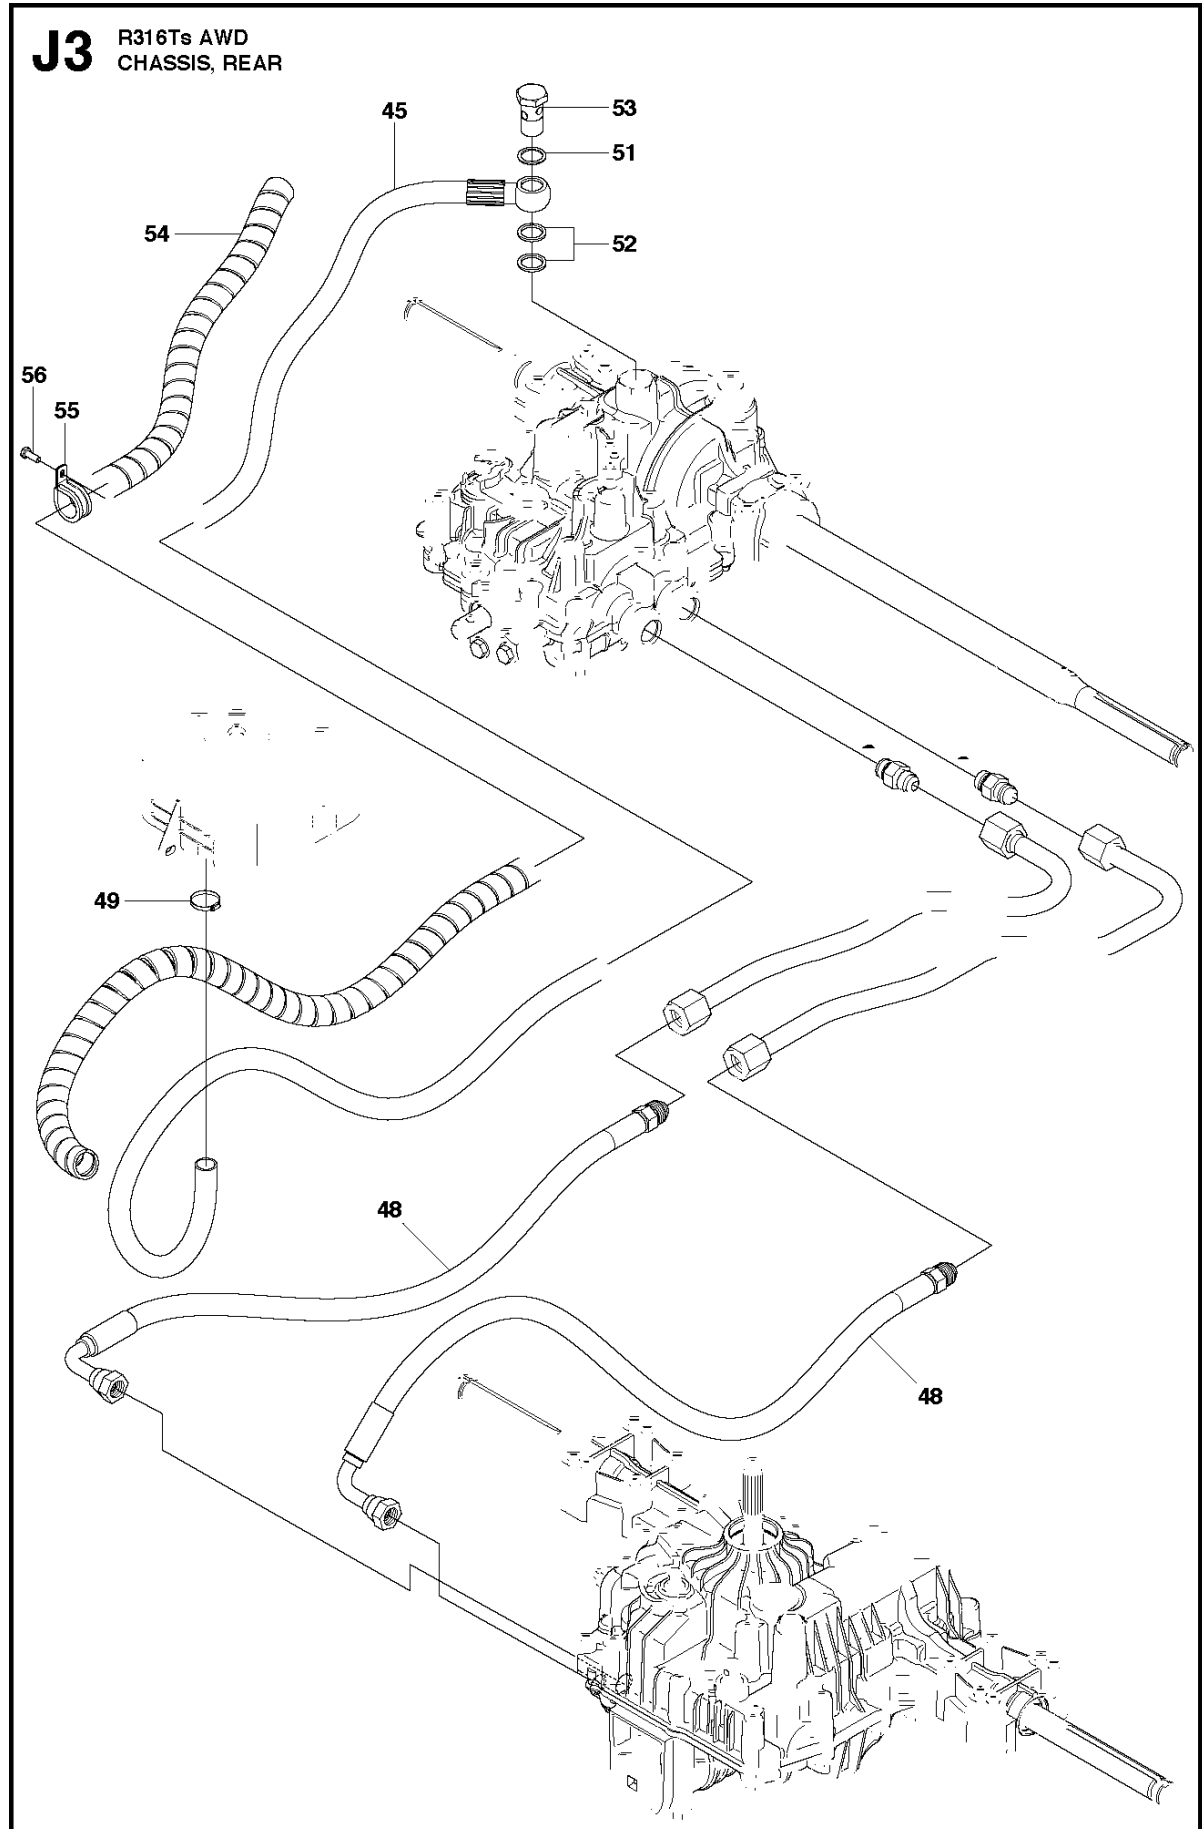

CHASSIS REAR

R316 Ts AWD, 967291801, 2015

Ref	Part No	Description	Remark	QTY KIT
45	578 29 50-03	HYDRAULIC HOSE		1
48	544 45 64-03	HYDRAULIC HOSE		2
49	505 13 11-01	HOSE CLAMP		1
51	544 01 00-01	GASKET		1
52	544 01 00-03	GASKET		2
53	544 02 05-01	PIPE FITTING		1
54	544 02 66-07	HOSE GUARD		1
55	574 53 12-01	HOSE CLAMP		1
56	725 23 68-61	SCREW EHHFT		1