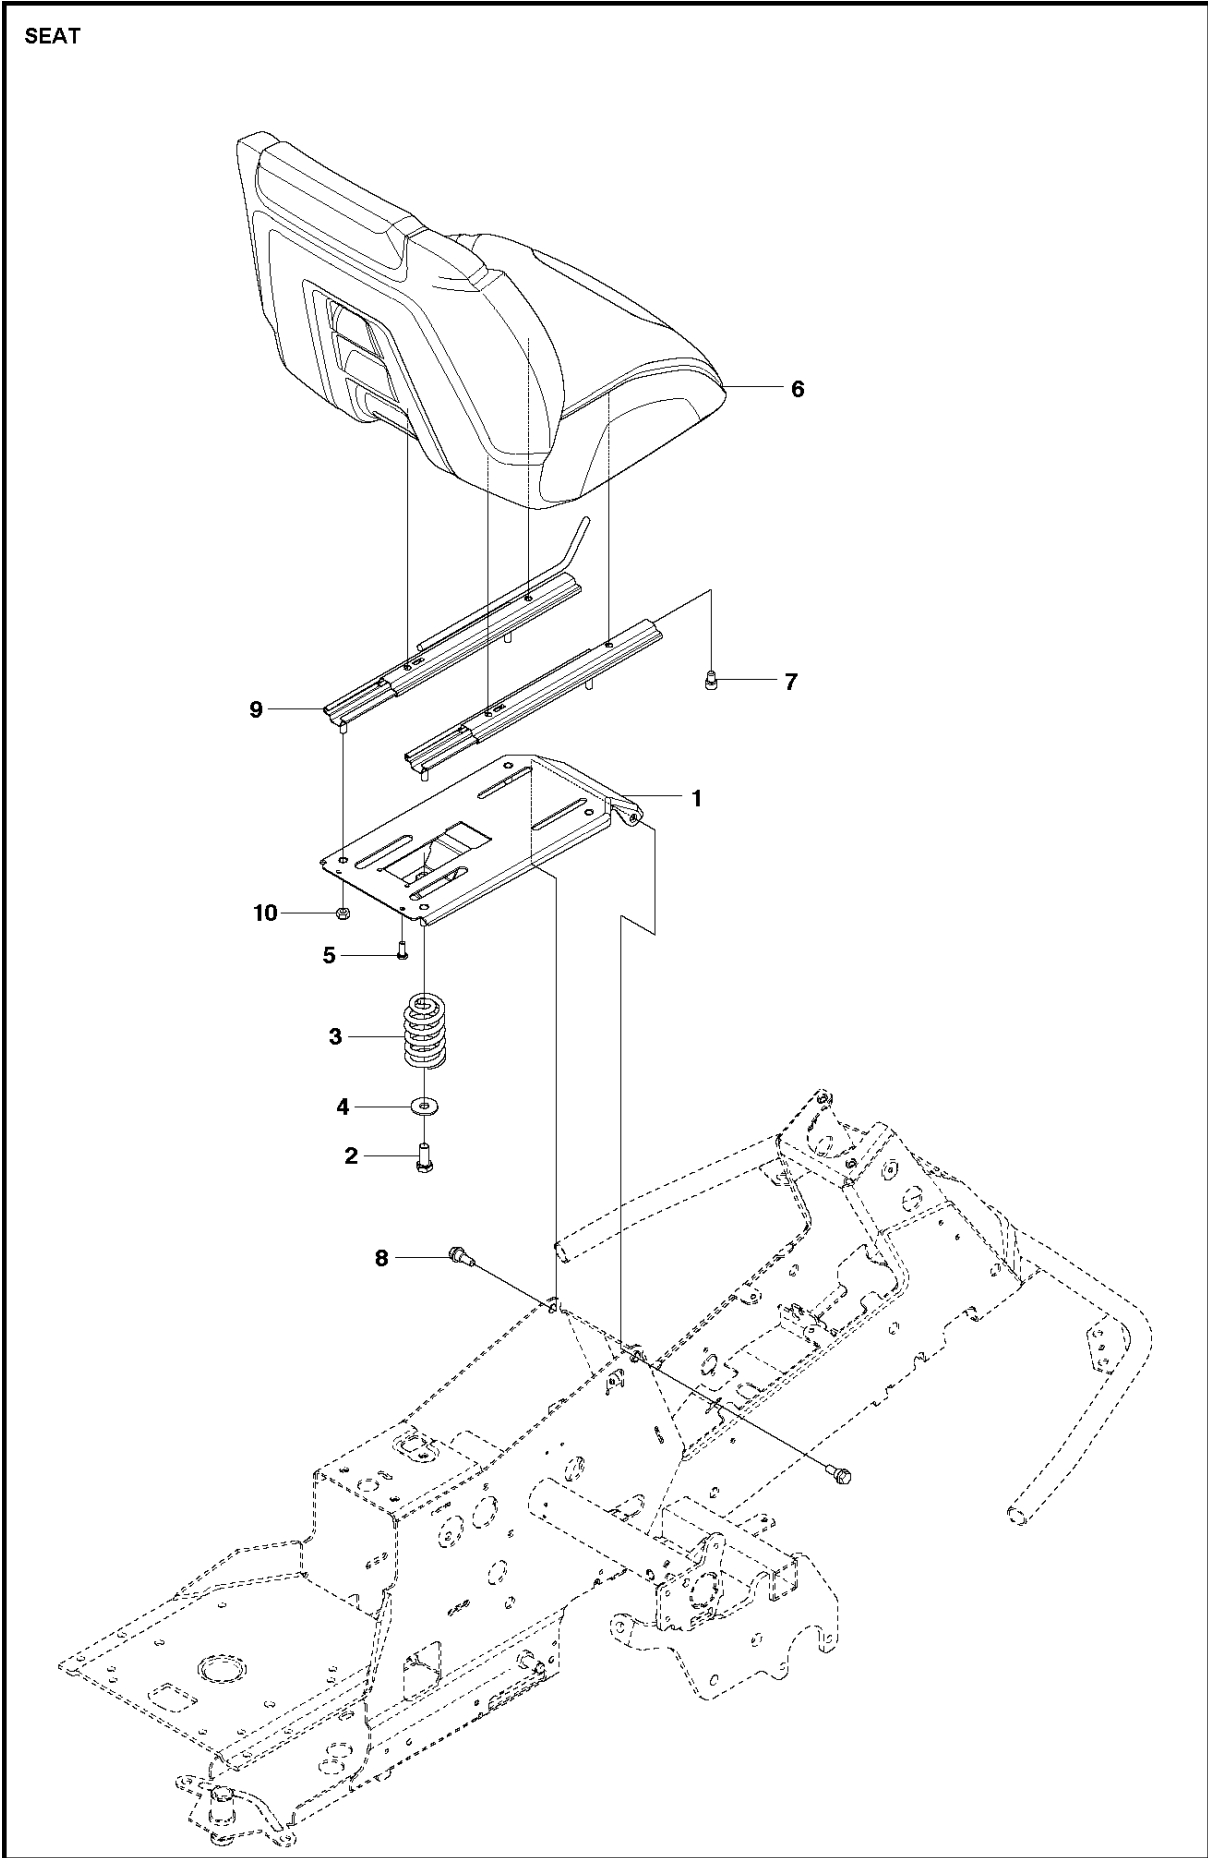

SEAT

R316 Ts AWD, 967291801, 2015

Ref	Part No	Description	Remark	QTY KIT
1	587 15 27-01	SEAT BRACKET		1
2	725 24 93-71	SCREW EHHM		1
3	506 91 53-01	COMPRESSION SPRING		1
4	734 11 74-41	WASHER		1
5	725 23 68-61	SCREW EHHFT		1
6	587 39 30-01	SEAT		1
7	725 54 47-01	SCREW IHSCM		4
8	506 59 74-01	SCREW EHHFM		2
9	587 29 04-01	SEAT ADJUSTER		2
10	732 21 18-01	LOCK NUT		4