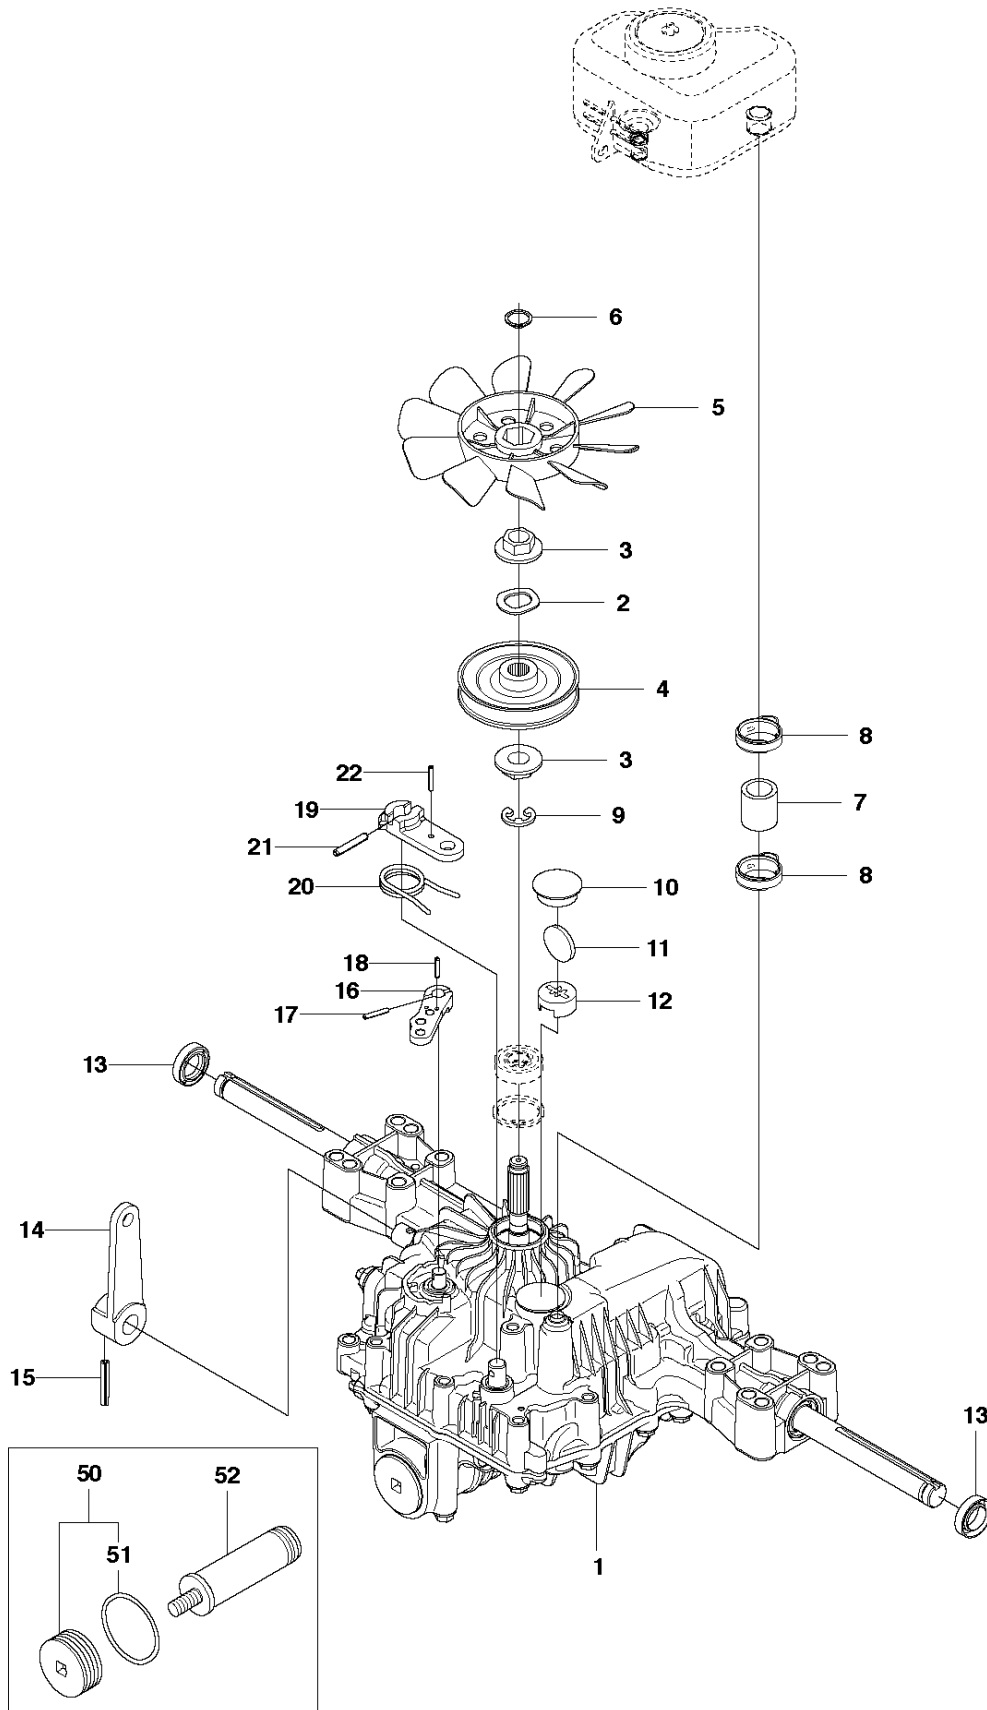

K574

TRANSMISSION

R316 Ts AWD, 967291801, 2015

Ref	Part No	Description	Remark	QTY	KIT
1	502 63 32-01	TRANSMISSION		1	
2	506 98 65-01	SPRING WASHER		1	
3	506 98 66-01	DISTANCE		2	
4	502 45 19-01	PULLEY		1	
5	506 98 68-01	FAN		1	
6	735 31 15-00	CIRCLIP		1	
7	502 45 16-01	TUBE		1	
8	506 98 70-01	HOSE CLAMP		2	
9	535 40 28-07	CLIP		1	1
10	535 40 28-32	PLUG		1	1
11	535 40 28-29	MAGNET		1	1
12	502 45 20-01	MAGNET HOLDER		1	1
13	535 40 28-37	SEALING		2	1
14	502 45 32-01	CONTROL LEVER		1	1
15	535 40 28-09	PIN RETAINING SCREW		1	1
16	535 40 28-17	LEVER		1	1
17	535 40 28-16	PIN RETAINING SCREW		1	1
18	535 40 28-33	PIN RETAINING SCREW		1	1
19	535 40 28-38	LEVER		1	1
20	535 40 28-39	RETURN SPRING		1	1
21	535 40 28-40	PIN RETAINING SCREW		1	1
22	535 40 28-41	PIN RETAINING SCREW		1	1
50	574 51 51-01	KIT		1	
51	574 51 52-01	O-RING		1	50
52	535 40 28-19	FILTER		1