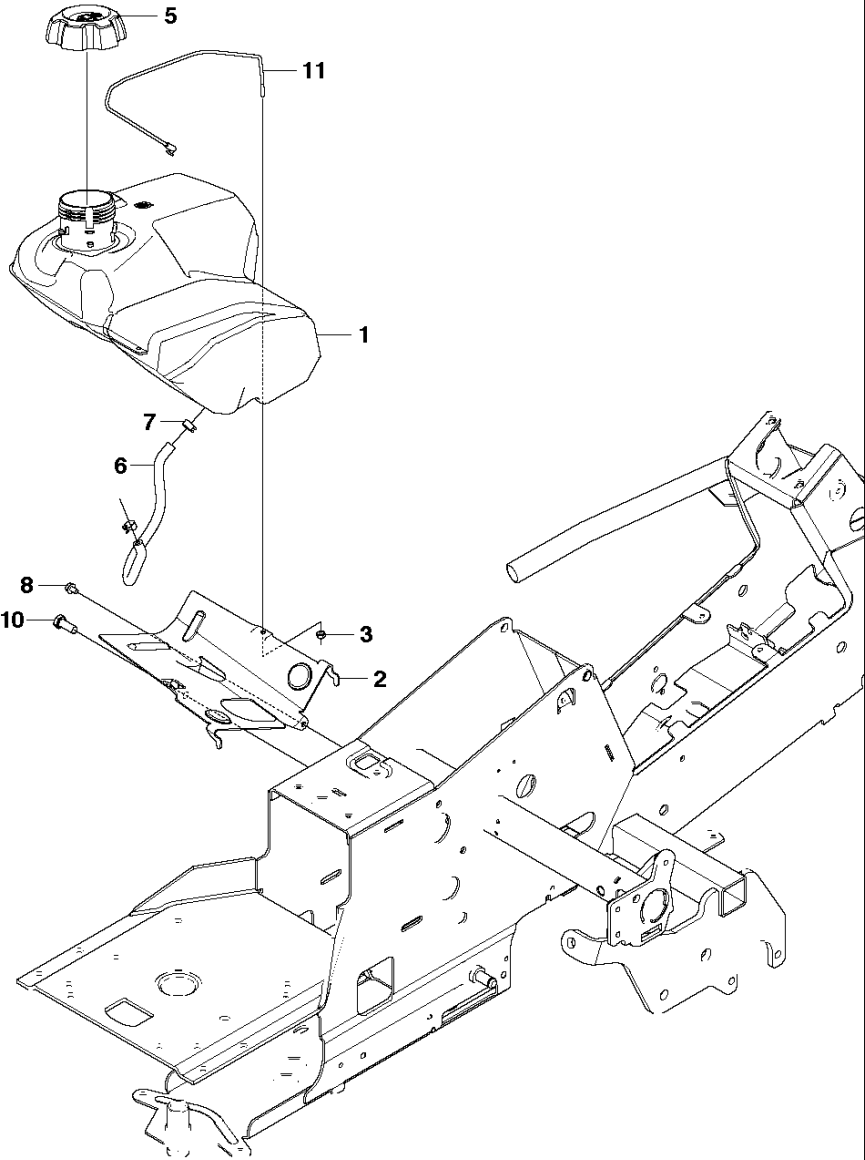

B R316Ts AWD
FUEL SYSTEM

FUEL SYSTEM

R316 Ts AWD, 967291801, 2015

Ref	Part No	Description	Remark	QTY KIT
1	577 91 50-01	FUEL TANK		1
2	578 05 38-01	BRACKET		1
3	732 21 16-01	NUT		1
5	532 43 96-45	HUB CAP		1
6	504 80 00-10	FUEL HOSE		1
7	535 46 97-01	HOSE BRACE		2
8	725 23 64-61	SCREW EHHFT		1
10	725 24 93-71	SCREW EHHM		1
11	578 26 15-01	WIRE		1