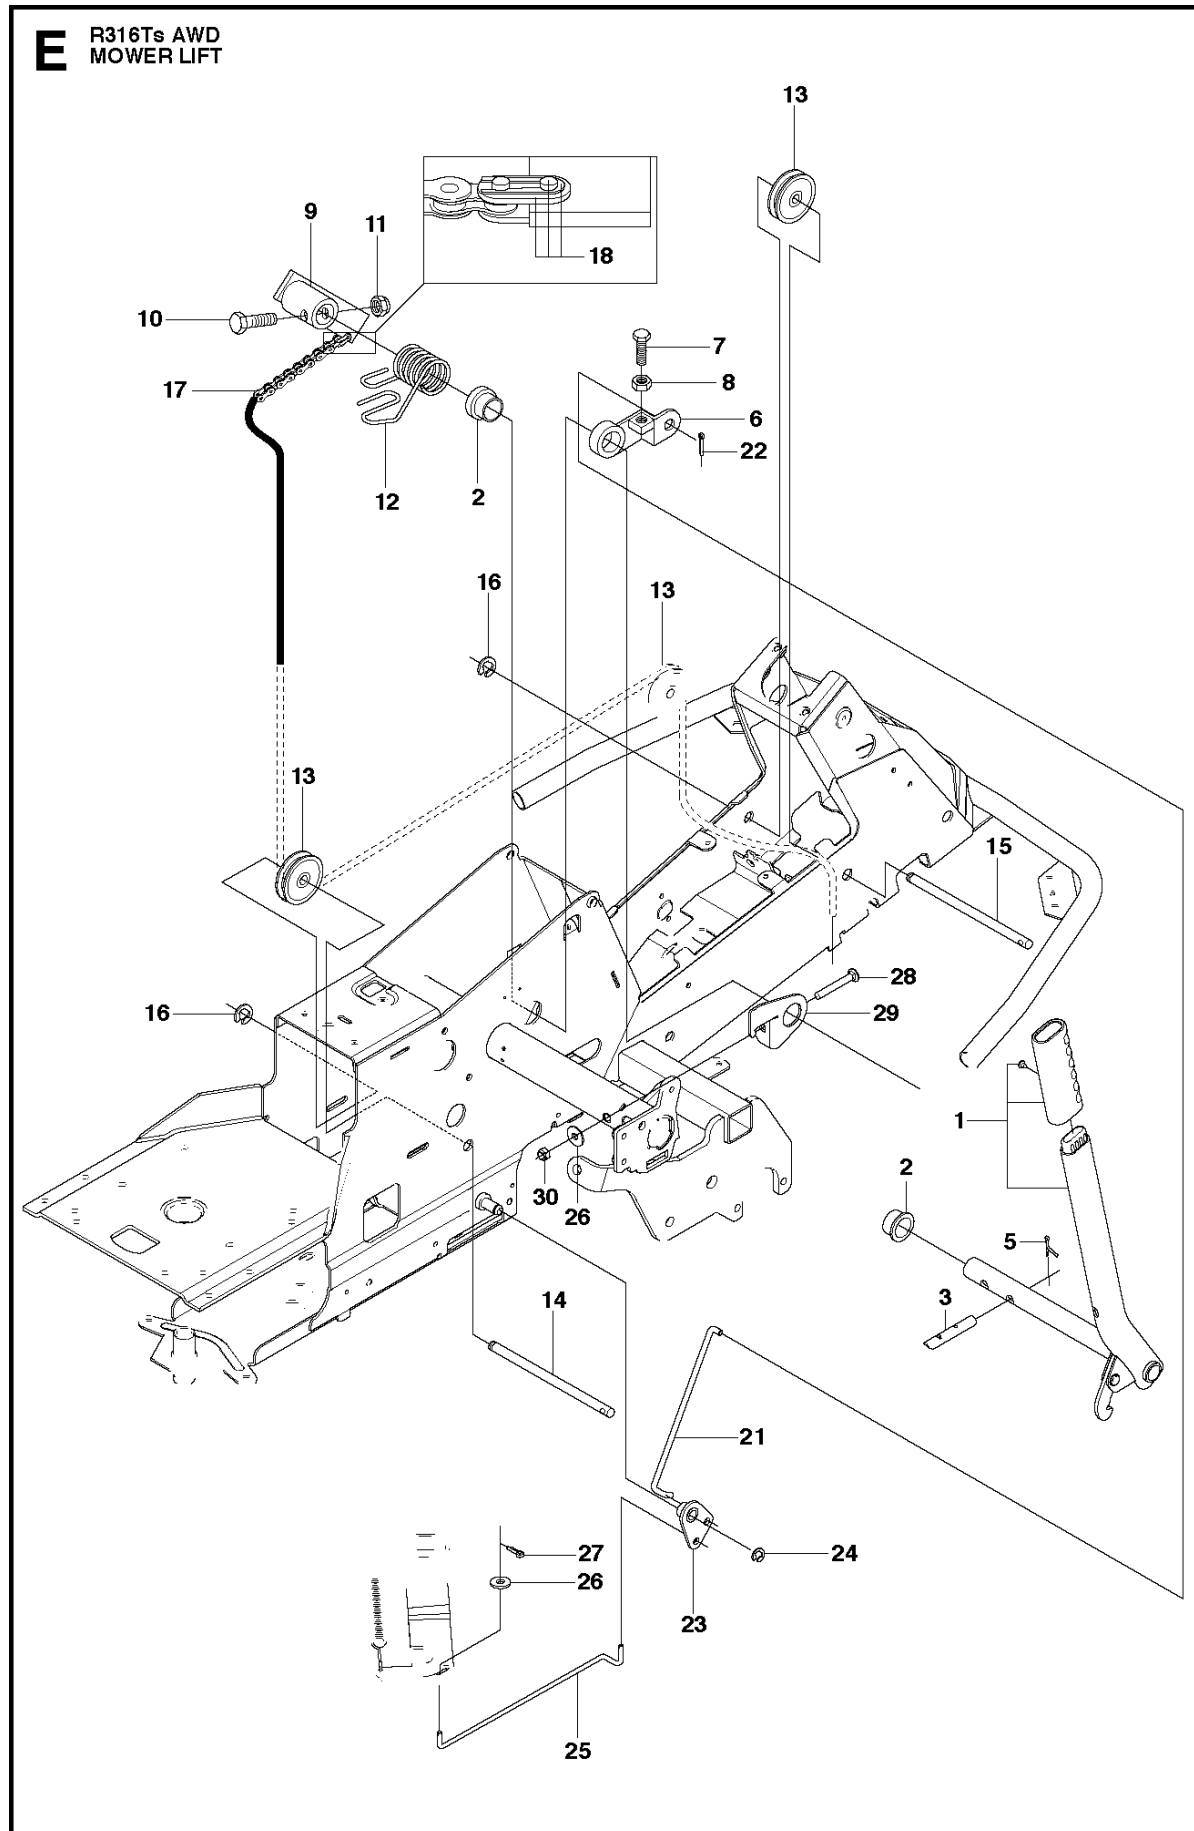

MOWER LIFT / DECK LIFT

R316 Ts AWD, 967291801, 2015

Ref	Part No	Description	Remark	QTY KIT
1	577 96 67-01	LIFTING LEVER ASSY		1
2	506 55 65-01	BEARING		2
3	525 40 66-01	PEN		1
5	721 61 83-01	SPLIT PIN		1
6	506 78 43-01	LINK ASSY		1
7	725 24 97-51	SCREW		1
8	731 23 20-51	HEXAGON NUT		1
9	544 43 36-01	LIFTING ARM		1
10	725 25 42-51	SCREW EHHM		1
11	732 25 22-01	HEXAGON LOCKING NUT		1
12	506 91 68-01	SPRING		1
13	506 90 56-01	OFFSET PULLEY		2
14	506 90 57-01	SHAFT		1
15	506 90 57-02	SHAFT		1
16	735 31 18-20	E-CLIP		2
17	506 55 46-07	CHAIN		1
18	506 55 47-01	LINKAGE		1
21	544 45 69-01	CONNECTION ROD		1
22	721 61 83-01	SPLIT PIN		1
23	544 37 86-01	LINK		1
24	735 31 14-20	E-CLIP		1
25	544 44 88-01	CONNECTION ROD		1
26	734 11 64-41	WASHER		2
27	721 61 83-01	SPLIT PIN		1
28	535 42 38-03	SCREW RSQM		1
29	577 99 95-01	SHEET		1
30	732 21 18-01	LOCK NUT		1