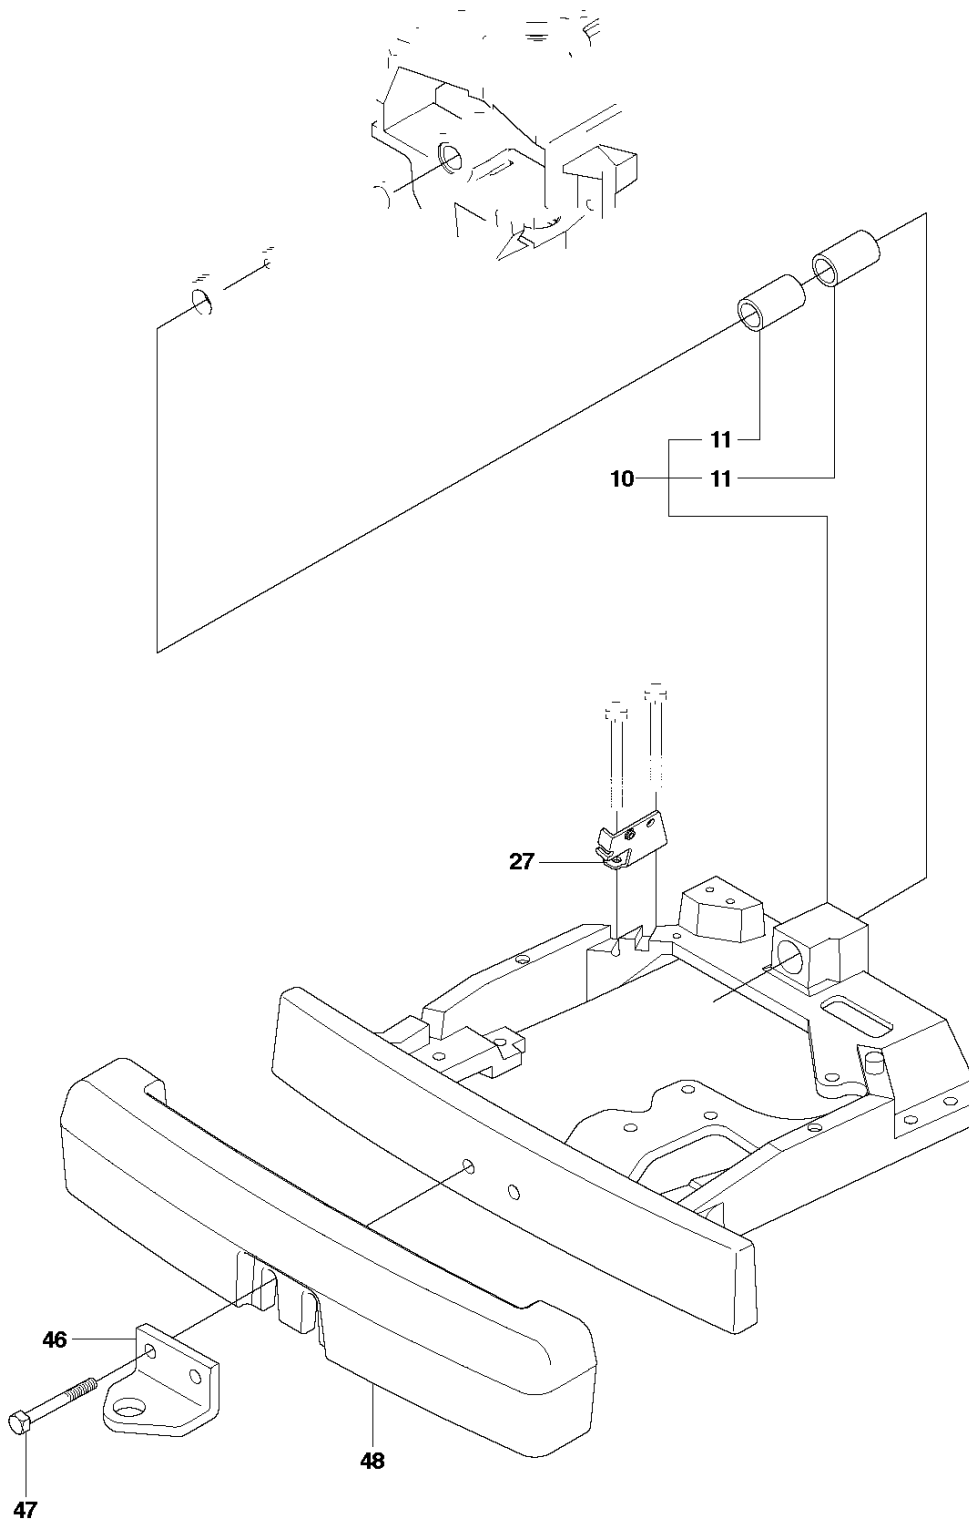

J1 R316Ts AWD
CHASSIS, REAR

CHASSIS REAR

R316 Ts AWD, 967291801, 2015

Ref	Part No	Description	Remark	QTY	KIT
10	535 40 60-01	BRACKET		1	
11	506 98 61-02	GLIDLAGER		2	10
27	544 26 21-01	BRACKET		1	
46	506 88 99-01	HITCH		1	
47	725 25 00-51	SCREW EHHM		2	
48	544 03 96-02	COUNTERWEIGHT		1