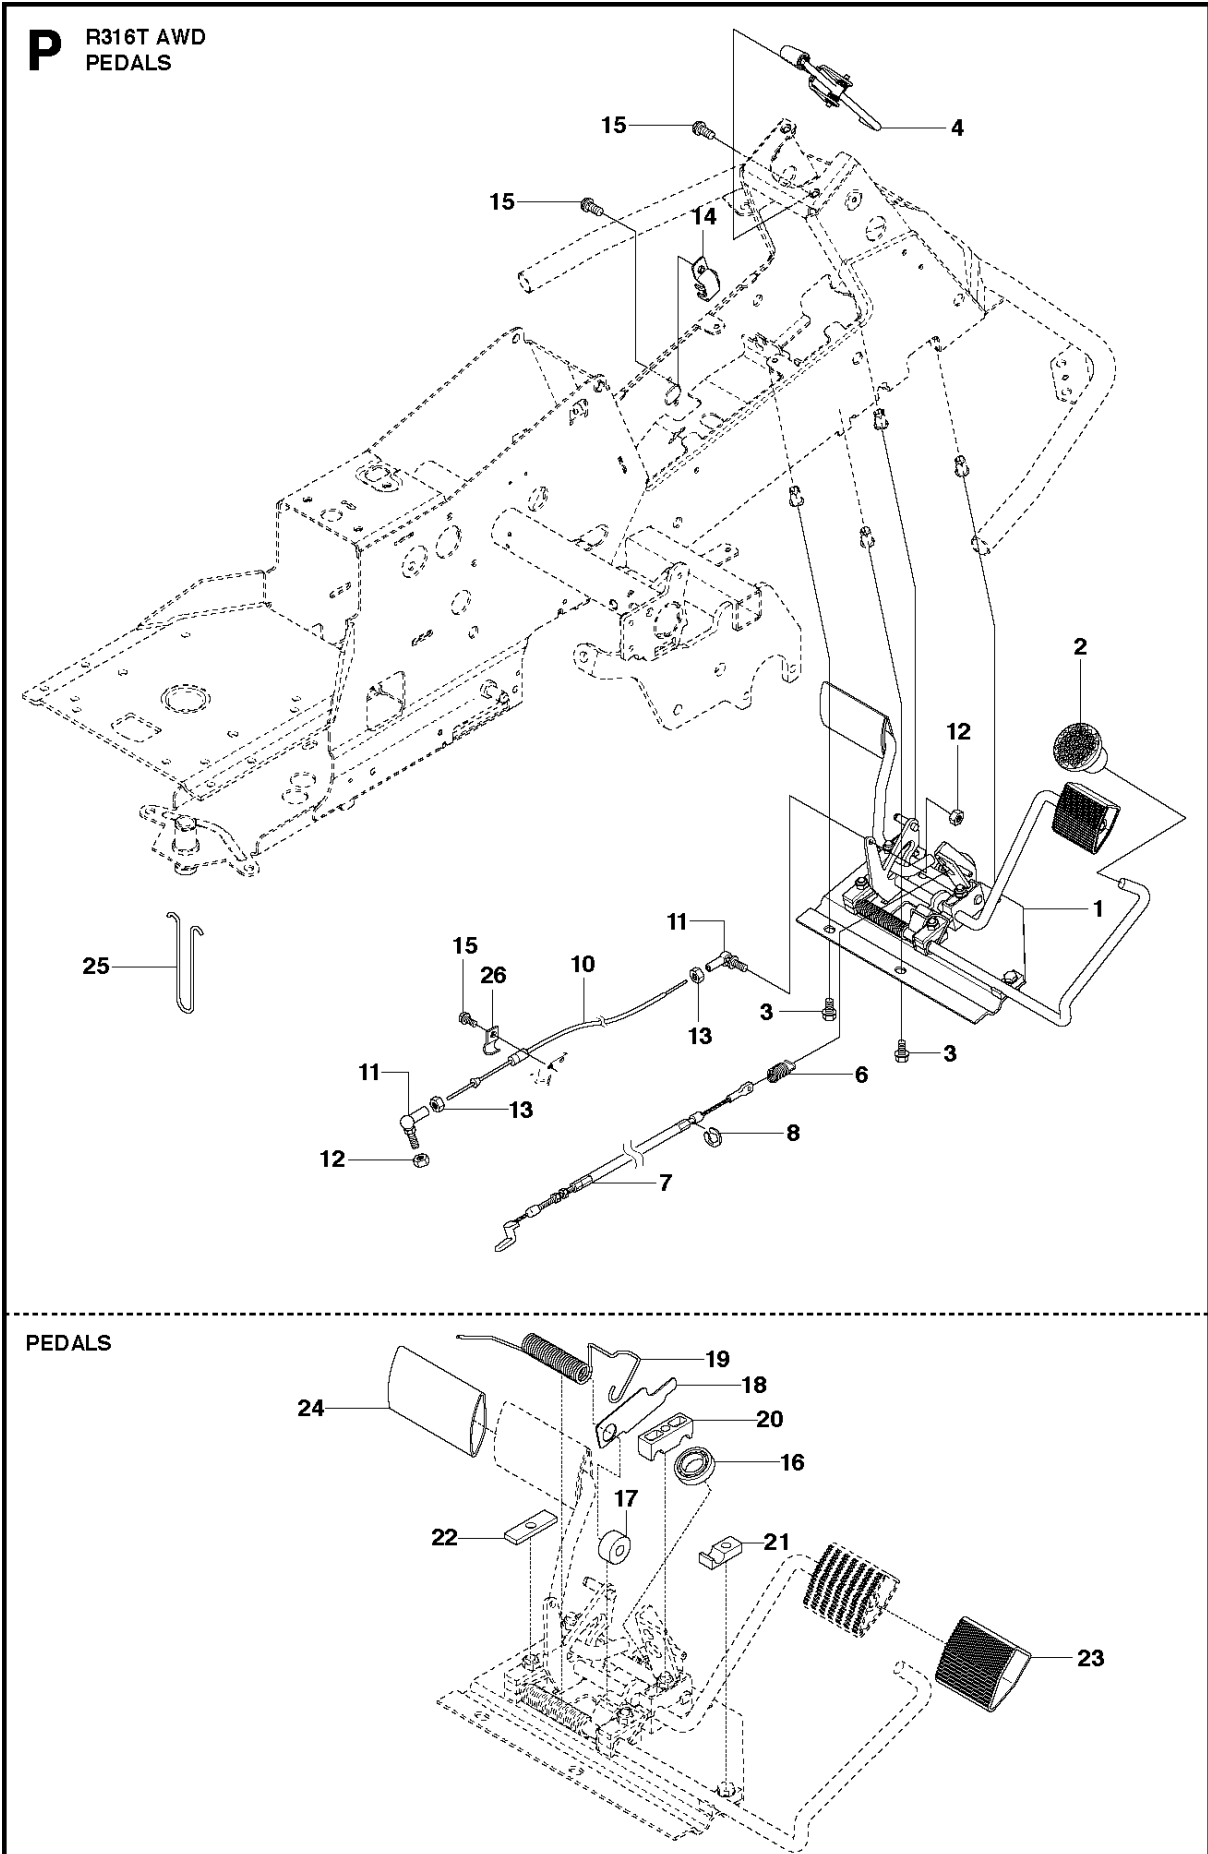

PEDALS

R316 Ts AWD, 967291801, 2015

Ref	Part No	Description	Remark	QTY	KIT
1	544 12 60-01	PEDAL PLATE ASSY		1	
2	535 47 37-01	KNOB		1	
3	506 57 01-04	SCREW EHHFM		4	
4	544 40 31-01	BRAKE LEVER ASSY		1	
6	506 94 63-01	BRAKE SPRING		1	
7	576 71 21-01	BRAKE WIRE		1	
8	735 31 09-20	E-CLIP		1	
10	574 41 12-02	CONTROL CABLE		1	
11	506 55 73-01	VINKELL.AS8 DIN71802		2	
12	732 21 14-01	LOCK NUT		2	
13	731 23 14-01	HEXAGON NUT		2	
14	522 43 08-01	BRACKET		1	
15	725 23 64-61	SCREW EHHFT		4	
16	738 21 02-04	BALL BEARING		1	
17	535 48 02-01	ROLLER		1	1
18	535 48 06-01	PROTECTIVE PLATE		1	1
19	535 48 07-01	SPRING		1	1
20	535 48 08-01	BEARING SUPPORT		4	1
21	535 48 09-01	BEARING SUPPORT		5	1
22	535 48 10-01	REINFORCEMENT PLATE		3	1
23	535 47 88-01	PEDAL RUBBER		1	1
24	535 47 88-02	PEDAL RUBBER		1	1
25	506 57 64-02	CABLE HOLDER		1	1
26	506 56 65-01	CLIP		1