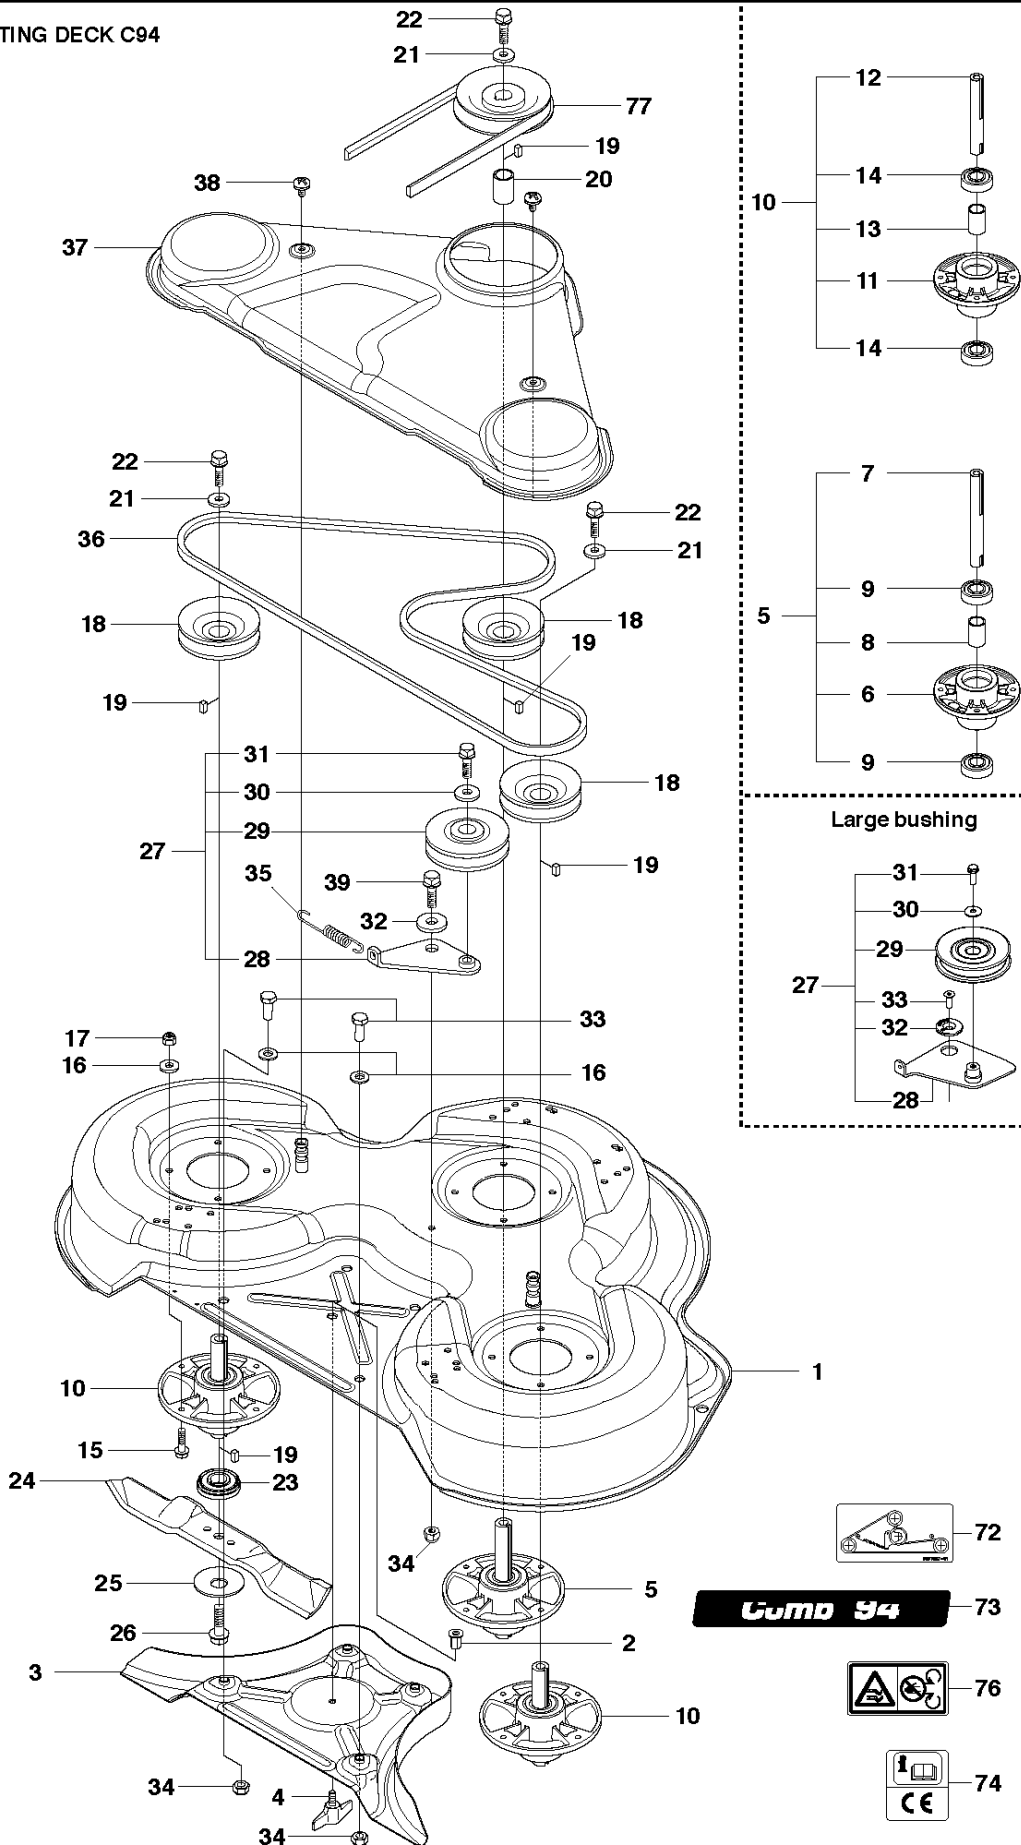

A2 CUTTING DECK C94

Gumbo 94 73

94CM CUTTING DECK

R316 Ts AWD, 967291801, 2015

Ref	Part No	Description	Remark	QTY	KIT
1	544 06 57-06	CUTTING DECK		1	
2	506 91 62-01	BLIND RIVET NUT		1	
3	544 06 58-01	PLUG		1	
4	544 06 61-01	KNOB		1	
5	576 38 41-01	BLADE HOUSING ASSY		1	
6	576 38 42-01	BEARING HOUSING		1	5
7	576 38 43-01	SHAFT		1	5
8	576 38 44-01	SPACING SLEEVE		1	5
9	738 23 04-34	BALL BEARING		2	5
10	576 38 41-02	BLADE HOUSING ASSY		2	
11	576 38 42-01	BEARING HOUSING		1	10
12	576 38 43-02	SHAFT		1	10
13	576 38 44-01	SPACING SLEEVE		1	10
14	738 23 04-34	BALL BEARING		2	10
15	535 42 38-01	SCREW RSQM		12	
16	734 11 64-01	WASHER		14	
17	732 21 18-01	LOCK NUT		12	
18	506 92 21-01	PULLEY		3	
19	506 53 35-01	PARALLEL KEY		7	
20	544 06 80-02	SPACING SLEEVE		1	
21	734 11 74-41	WASHER		3	
22	544 11 41-01	SCREW EHHM		3	
23	535 50 42-02	ADAPTER		3	
24	505 54 45-01	RIDE ON BLADE		3	
25	506 79 23-01	KNIFE PLATE		3	
26	544 11 41-01	SCREW EHHM		3	
27	506 54 07-01	BELT TENSIONER ASSY	Small bushing	1	
27	586 96 66-01	BELT TENSIONER ASSY	Large bushing	1	
28	506 51 95-01	SPÄNNARM KPL.	Small bushing	1	27
28	585 35 99-01	ARM	Large bushing	1	27
29	506 53 27-01	PULLEY		1	27
30	734 11 64-41	WASHER		1	27
31	506 55 83-02	SCREW EHHFT	Small bushing	1	27
31	586 32 04-01	SCREW	Large bushing	1	27
32	506 91 87-02	WASHER	Small bushing	1	
32	586 49 67-01	WASHER	Large bushing	1	
33	725 24 51-71	SCREW EHHM		2	
34	732 21 18-01	LOCK NUT		1	
35	506 53 31-01	SPRING		1	
36	505 20 86-01	BELT		1	
37	544 06 63-01	BELT COVER		1	
38	544 40 05-01	SCREW		2	
39	725 24 51-71	SCREW EHHM	Small bushing	1	
39	725 64 53-01	SCREW IHCSFM	Large bushing	1	
72	506 78 97-01	LABEL		1	
73	544 23 81-01	LABEL		2	
74	506 92 90-01	LABEL		1	
76	574 51 00-01	DECAL		2	
77	506 77 86-01	PULLEY		1