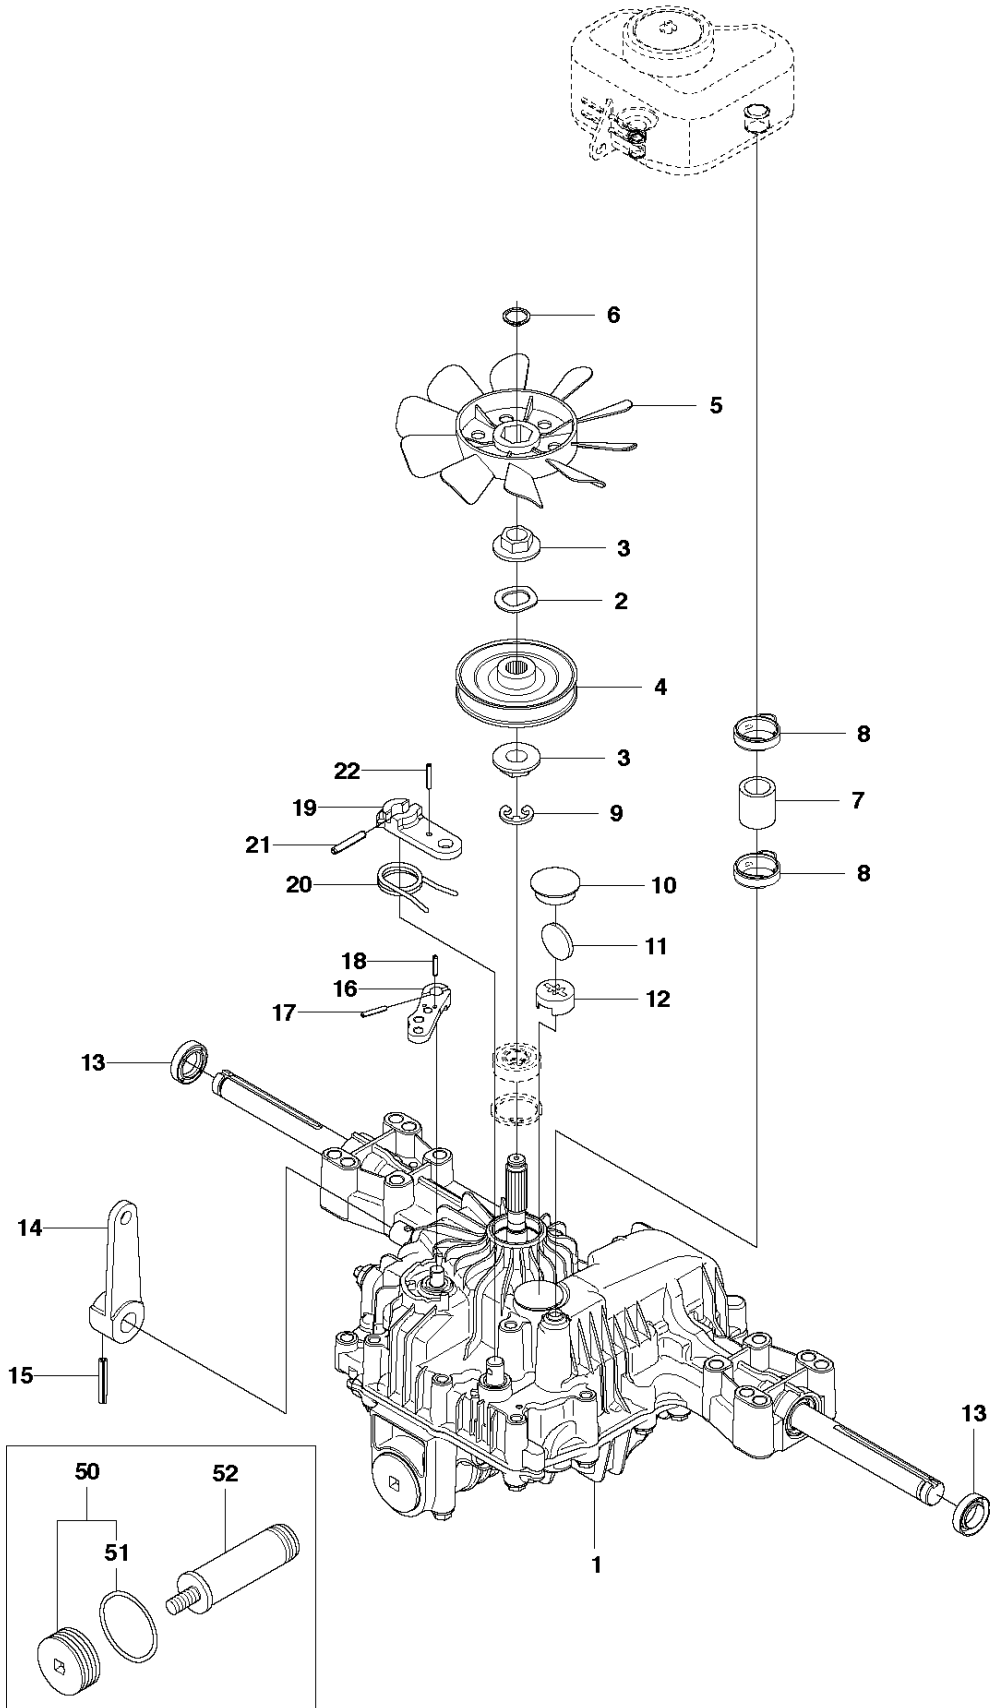

K574

TRANSMISSION

R316 TXs AWD, 967291901, 2015

Ref	Part No	Description	Remark	QTY	KIT
1	502 63 32-01	TRANSMISSION		1	
2	506 98 65-01	SPRING WASHER		1	
3	506 98 66-01	DISTANCE		2	
4	502 45 19-01	PULLEY		1	
5	506 98 68-01	FAN		1	
6	735 31 15-00	CIRCLIP		1	
7	502 45 16-01	TUBE		1	
8	506 98 70-01	HOSE CLAMP		2	
9	535 40 28-07	CLIP		1	1
10	535 40 28-32	PLUG		1	1
11	535 40 28-29	MAGNET		1	1
12	502 45 20-01	MAGNET HOLDER		1	1
13	535 40 28-37	SEALING		2	1
14	502 45 32-01	CONTROL LEVER		1	1
15	535 40 28-09	PIN RETAINING SCREW		1	1
16	535 40 28-17	LEVER		1	1
17	535 40 28-16	PIN RETAINING SCREW		1	1
18	535 40 28-33	PIN RETAINING SCREW		1	1
19	535 40 28-38	LEVER		1	1
20	535 40 28-39	RETURN SPRING		1	1
21	535 40 28-40	PIN RETAINING SCREW		1	1
22	535 40 28-41	PIN RETAINING SCREW		1	1
50	574 51 51-01	KIT		1	
51	574 51 52-01	O-RING		1	50
52	535 40 28-19	FILTER		1