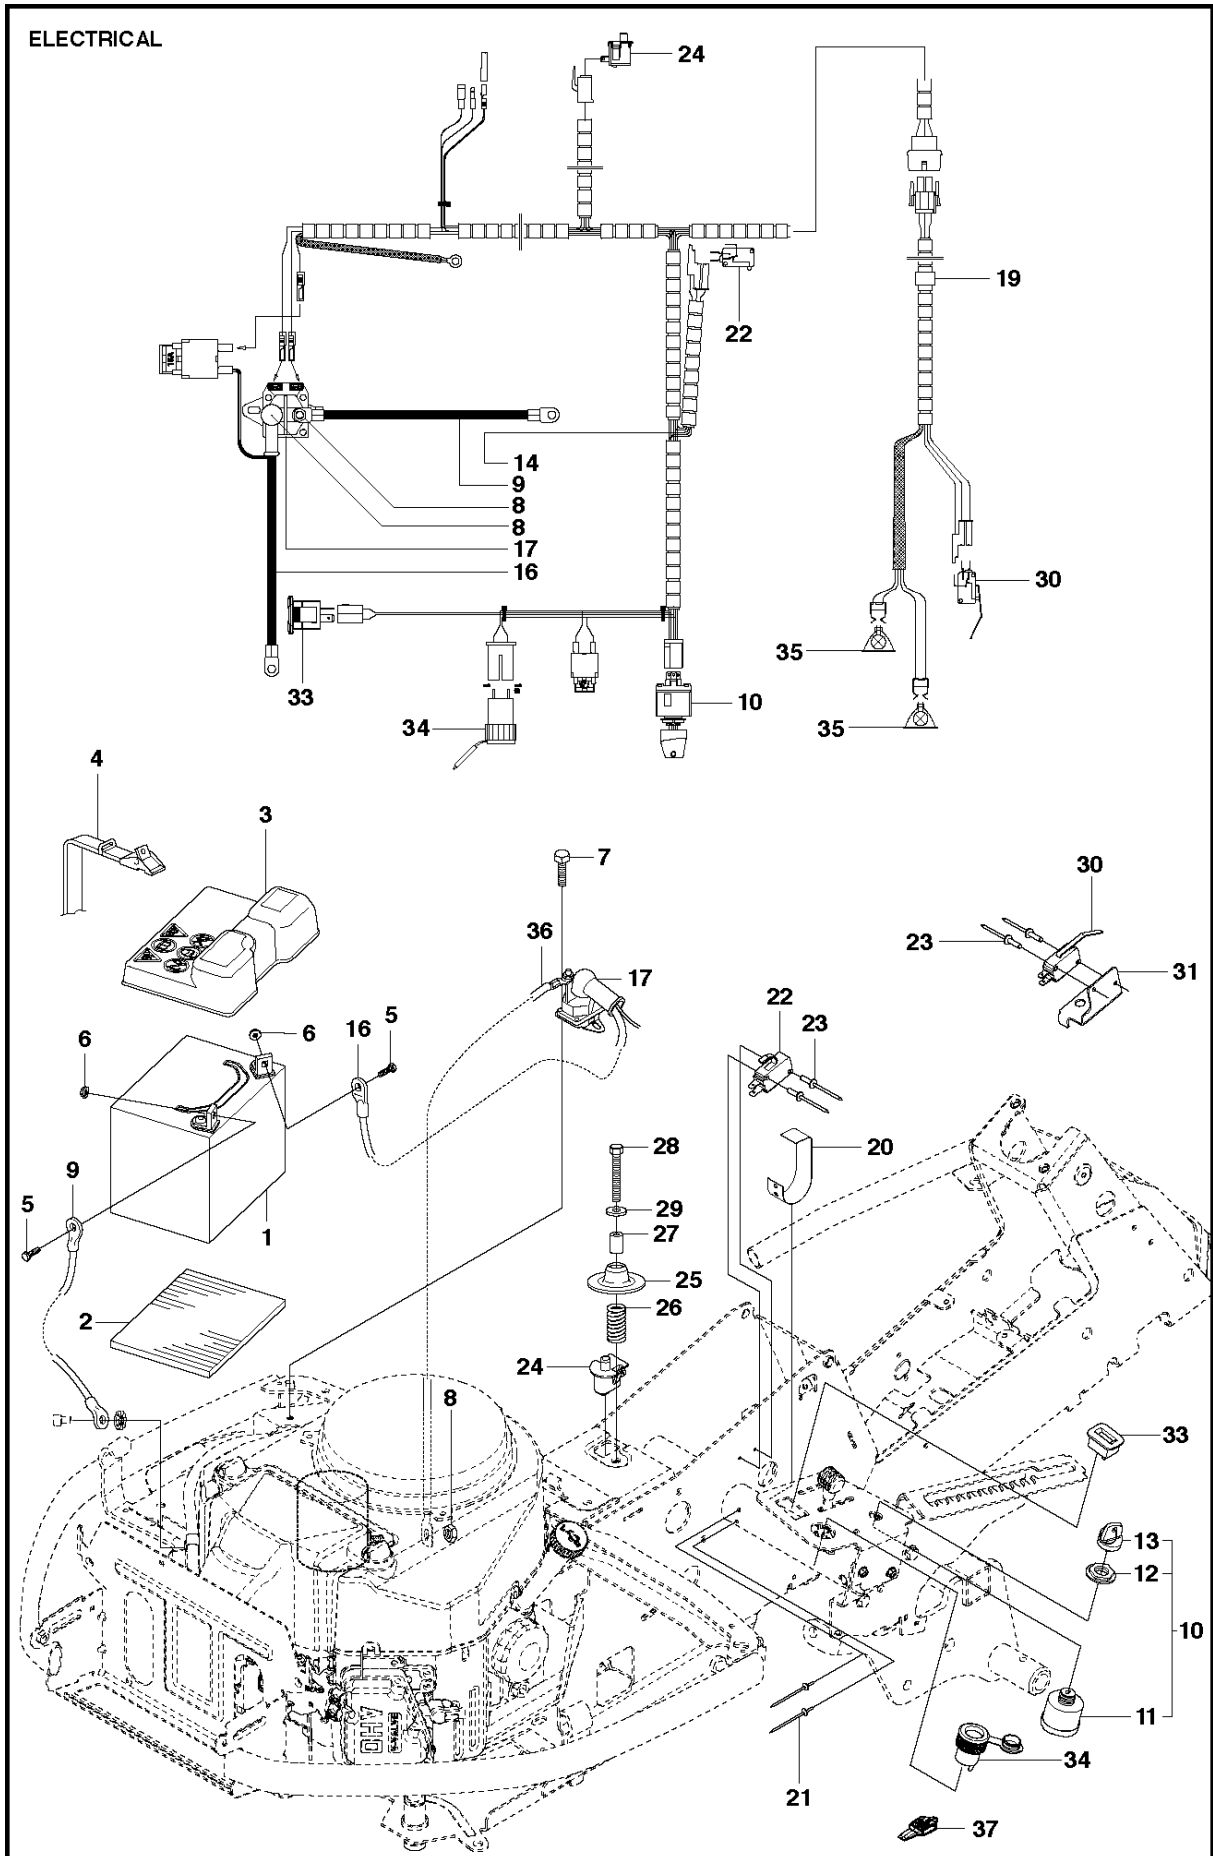

ELECTRICAL

R316 TXs AWD, 967291901, 2015

Ref	Part No	Description	Remark	QTY	KIT
1	577 04 16-01	BATTERY		1	
2	535 44 11-01	BATTERY MAT		1	
3	578 20 06-01	COVER		1	
4	506 83 68-02	BATTERY BELT		1	
5	522 62 21-01	SCREW EHHM		2	
6	522 62 43-01	NUT		2	
7	725 23 64-61	SCREW EHHFT		1	
8	506 89 98-01	NUT		3	
9	576 18 39-01	CABLE		1	
10	579 43 43-01	IGNITION SWITCH		1	
11	578 26 17-01	IGNITION SWITCH		1	10
12	544 44 23-01	NUT		1	10
13	544 44 24-01	IGNITION KEY		1	10
14	578 33 85-01	WIRING		1	
16	576 18 40-01	CABLE		1	
17	544 43 98-01	RELAY		1	
19	578 32 89-01	WIRING		1	
20	506 90 93-01	PLATE SPRING		1	
21	722 78 39-02	BLIND RIVET		2	
22	574 31 60-01	SWITCH		1	
23	544 44 07-01	RIVET		4	
24	506 90 96-01	SWITCH		1	
25	506 90 97-01	SPRING WASHER		1	
26	544 44 12-01	SPRING		1	
27	506 90 99-02	SPACING TUBE		1	
28	725 24 60-51	SCREW EHHM		1	
29	734 11 64-01	WASHER		1	
30	574 31 61-01	SWITCH		1	
31	544 41 57-01	BRACKET		1	
33	578 38 24-01	HOUR METER		1	
34	535 47 48-01	POWER SOCKET		1	
35	535 44 68-01	LAMP		2	
36	576 18 38-01	CABLE		1	
37	586 37 94-01	LEVER		1