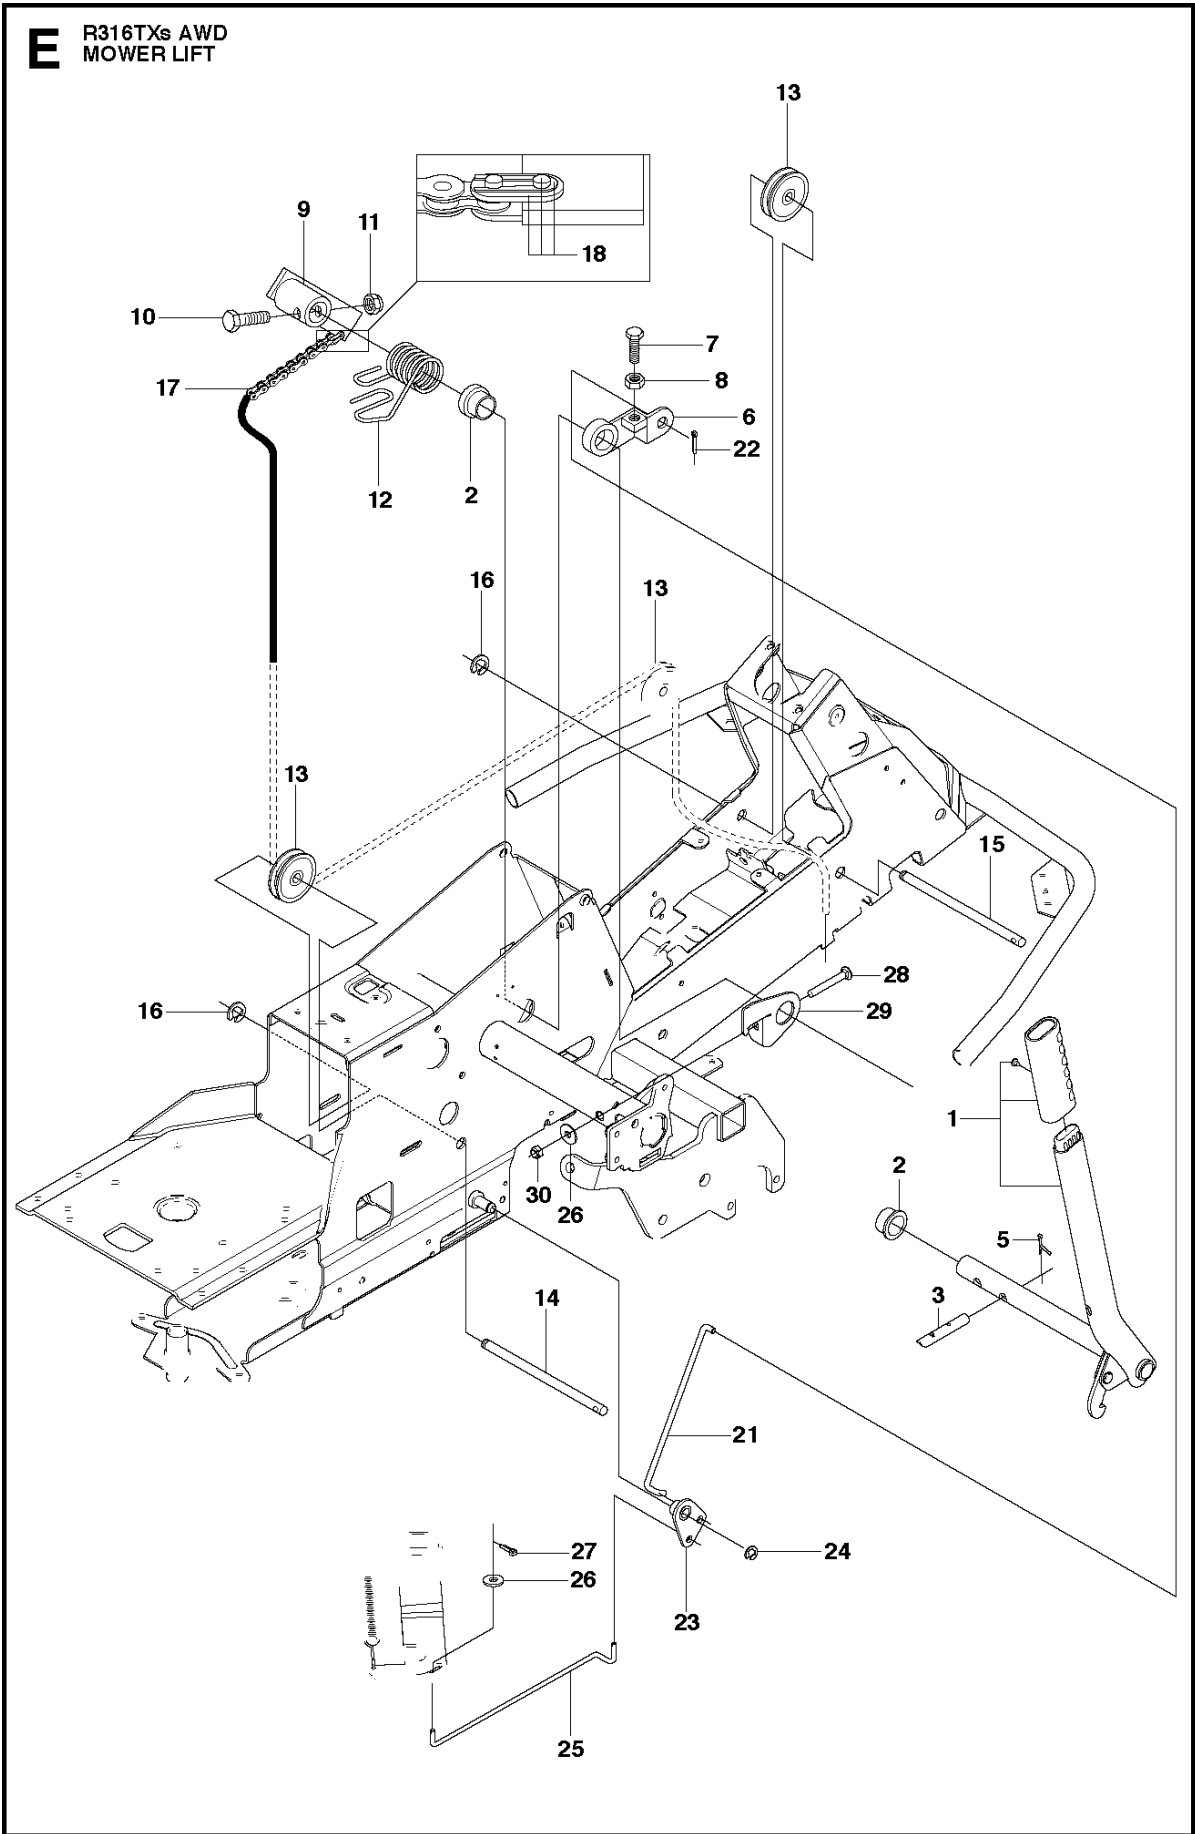

MOWER LIFT / DECK LIFT

R316 TXs AWD, 967291901, 2015

Ref	Part No	Description	Remark	QTY KIT
1	577 96 67-01	LIFTING LEVER ASSY		1
2	506 55 65-01	BEARING		2
3	525 40 66-01	PEN		1
5	721 61 83-01	SPLIT PIN		1
6	506 78 43-01	LINK ASSY		1
7	725 24 97-51	SCREW		1
8	731 23 20-51	HEXAGON NUT		1
9	544 43 36-01	LIFTING ARM		1
10	725 25 42-51	SCREW EHHM		1
11	732 25 22-01	HEXAGON LOCKING NUT		1
12	506 91 68-01	SPRING		1
13	506 90 56-01	OFFSET PULLEY		2
14	506 90 57-01	SHAFT		1
15	506 90 57-02	SHAFT		1
16	735 31 18-20	E-CLIP		2
17	506 55 46-07	CHAIN		1
18	506 55 47-01	LINKAGE		1
21	544 45 69-01	CONNECTION ROD		1
22	721 61 83-01	SPLIT PIN		1
23	544 37 86-01	LINK		1
24	735 31 14-20	E-CLIP		1
25	544 44 88-01	CONNECTION ROD		1
26	734 11 64-41	WASHER		2
27	721 61 83-01	SPLIT PIN		1
28	535 42 38-03	SCREW RSQM		1
29	577 99 95-01	SHEET		1
30	732 21 18-01	LOCK NUT		1