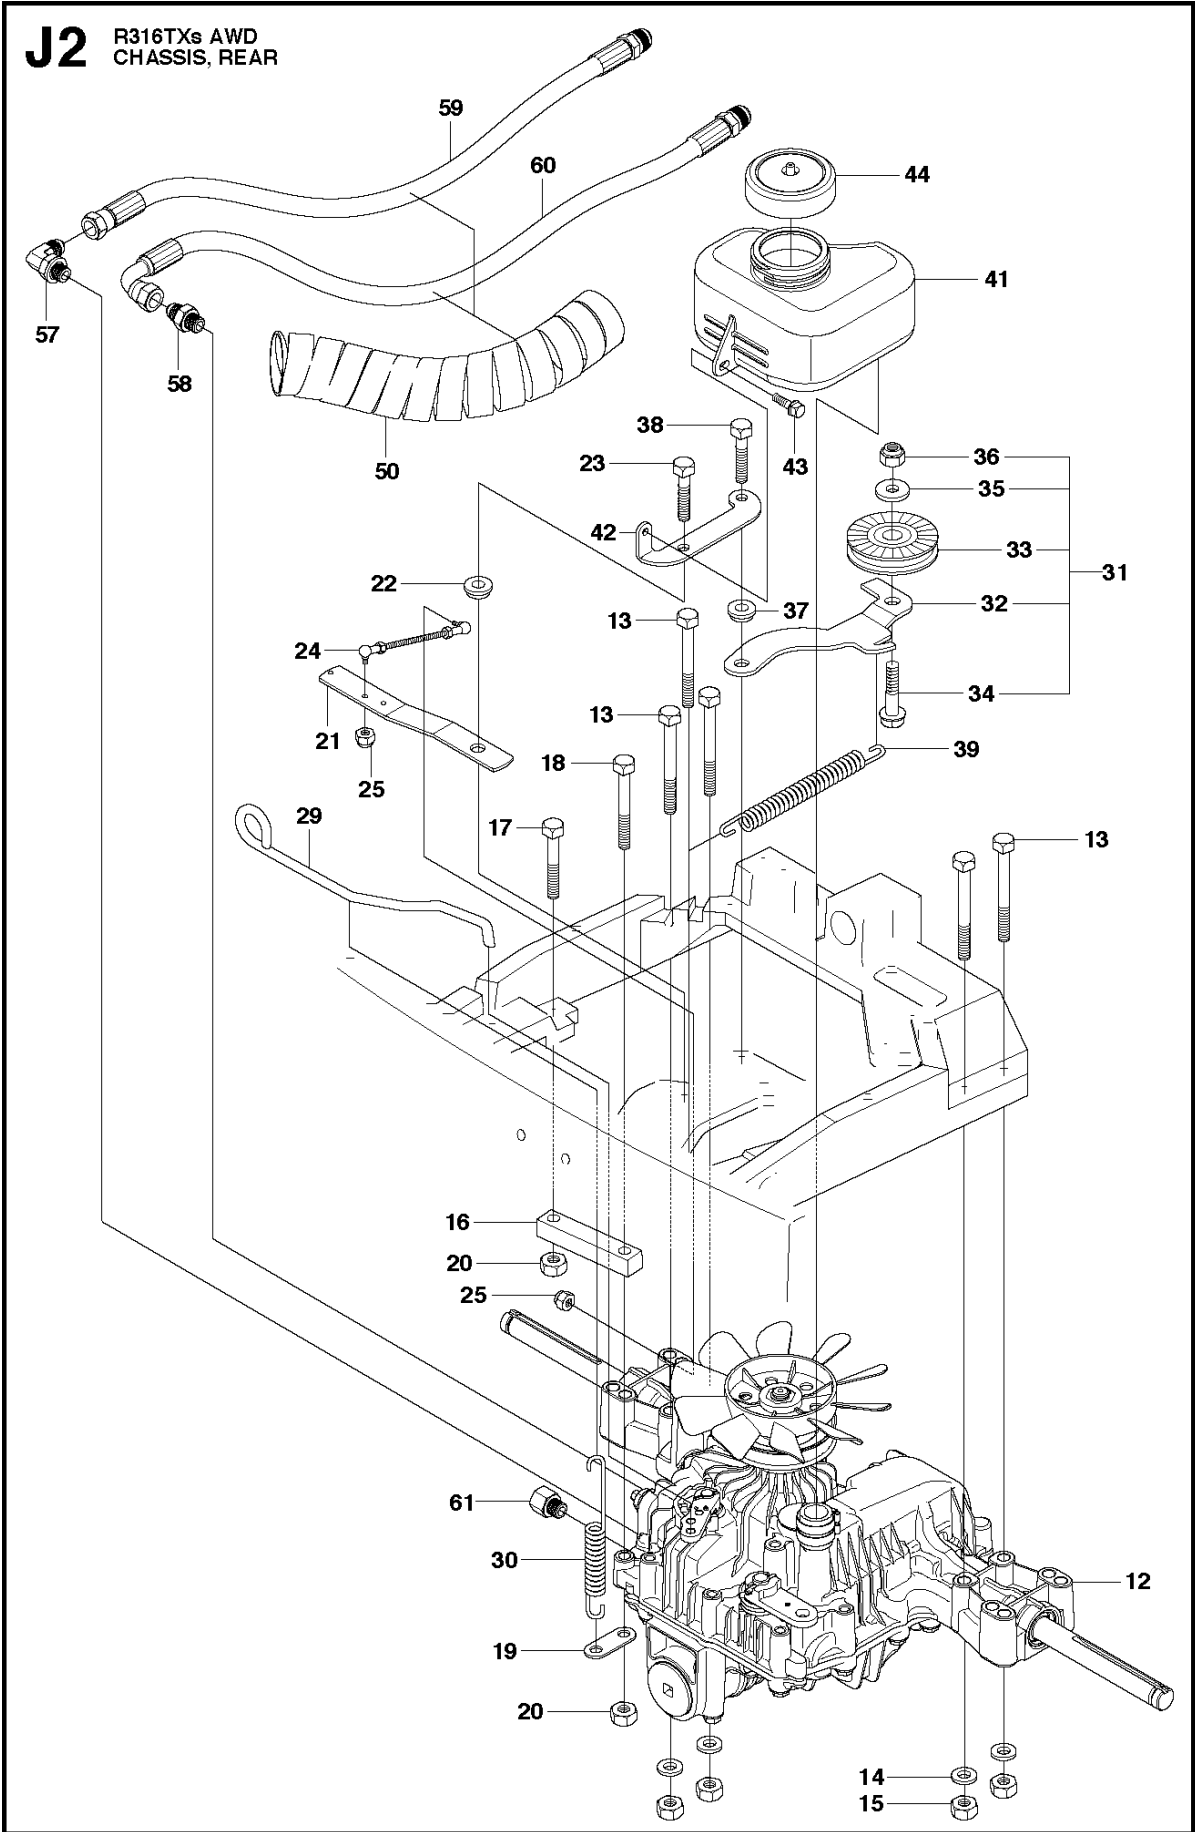

CHASSIS REAR

R316 TXs AWD, 967291901, 2015

Ref	Part No	Description	Remark	QTY	KIT
12	573 95 61-01	TRANSMISSION		1	
13	725 24 67-51	SCREW EHHM		5	
14	734 11 64-01	WASHER		4	
15	731 23 18-01	HEXAGON NUT		4	
16	506 98 72-01	MOMENTFÄSTE		1	
17	725 24 59-51	SCREW EHHM		1	
18	725 24 62-51	SCREW EHHM		1	
19	506 59 93-01	LINK		1	
20	731 23 18-01	HEXAGON NUT		2	
21	506 98 74-03	LEVER		1	
22	506 91 87-02	WASHER		1	
23	725 24 51-71	SCREW EHHM		1	
24	506 98 75-01	ADJUSTMENT ROD		1	
25	732 21 14-01	LOCK NUT		2	
29	506 98 82-01	FRIKOPPLINGSSTÅNG		1	
30	506 83 43-01	SPRING		1	
31	506 98 84-01	BELT TENSIONER ASSY		1	
32	506 98 85-01	BELT TENSIONER		1	31
33	506 94 69-01	BELT TENS WHEEL ASSY		1	31
34	725 24 55-51	SCREW		1	31
35	734 11 64-41	WASHER		1	31
36	732 21 18-01	LOCK NUT		1	31
37	506 91 87-02	WASHER		1	
38	725 24 51-71	SCREW EHHM		1	
39	506 98 86-01	SPRING		1	
41	544 10 01-01	EXPANSION TANK		1	
42	544 12 17-01	BRACKET		1	
43	725 23 64-61	SCREW EHHFT		1	
44	506 67 33-01	TANK CAP ASSY		1	
50	544 02 66-03	HOSE GUARD		1	
57	535 43 73-04	PIPE FITTING		1	
58	535 42 68-05	PIPE FITTING		1	
59	535 45 04-02	HYDRAULIC HOSE		1	
60	535 45 03-02	HYDRAULIC HOSE		1	
61	504 56 74-01	PIPE FITTING		1