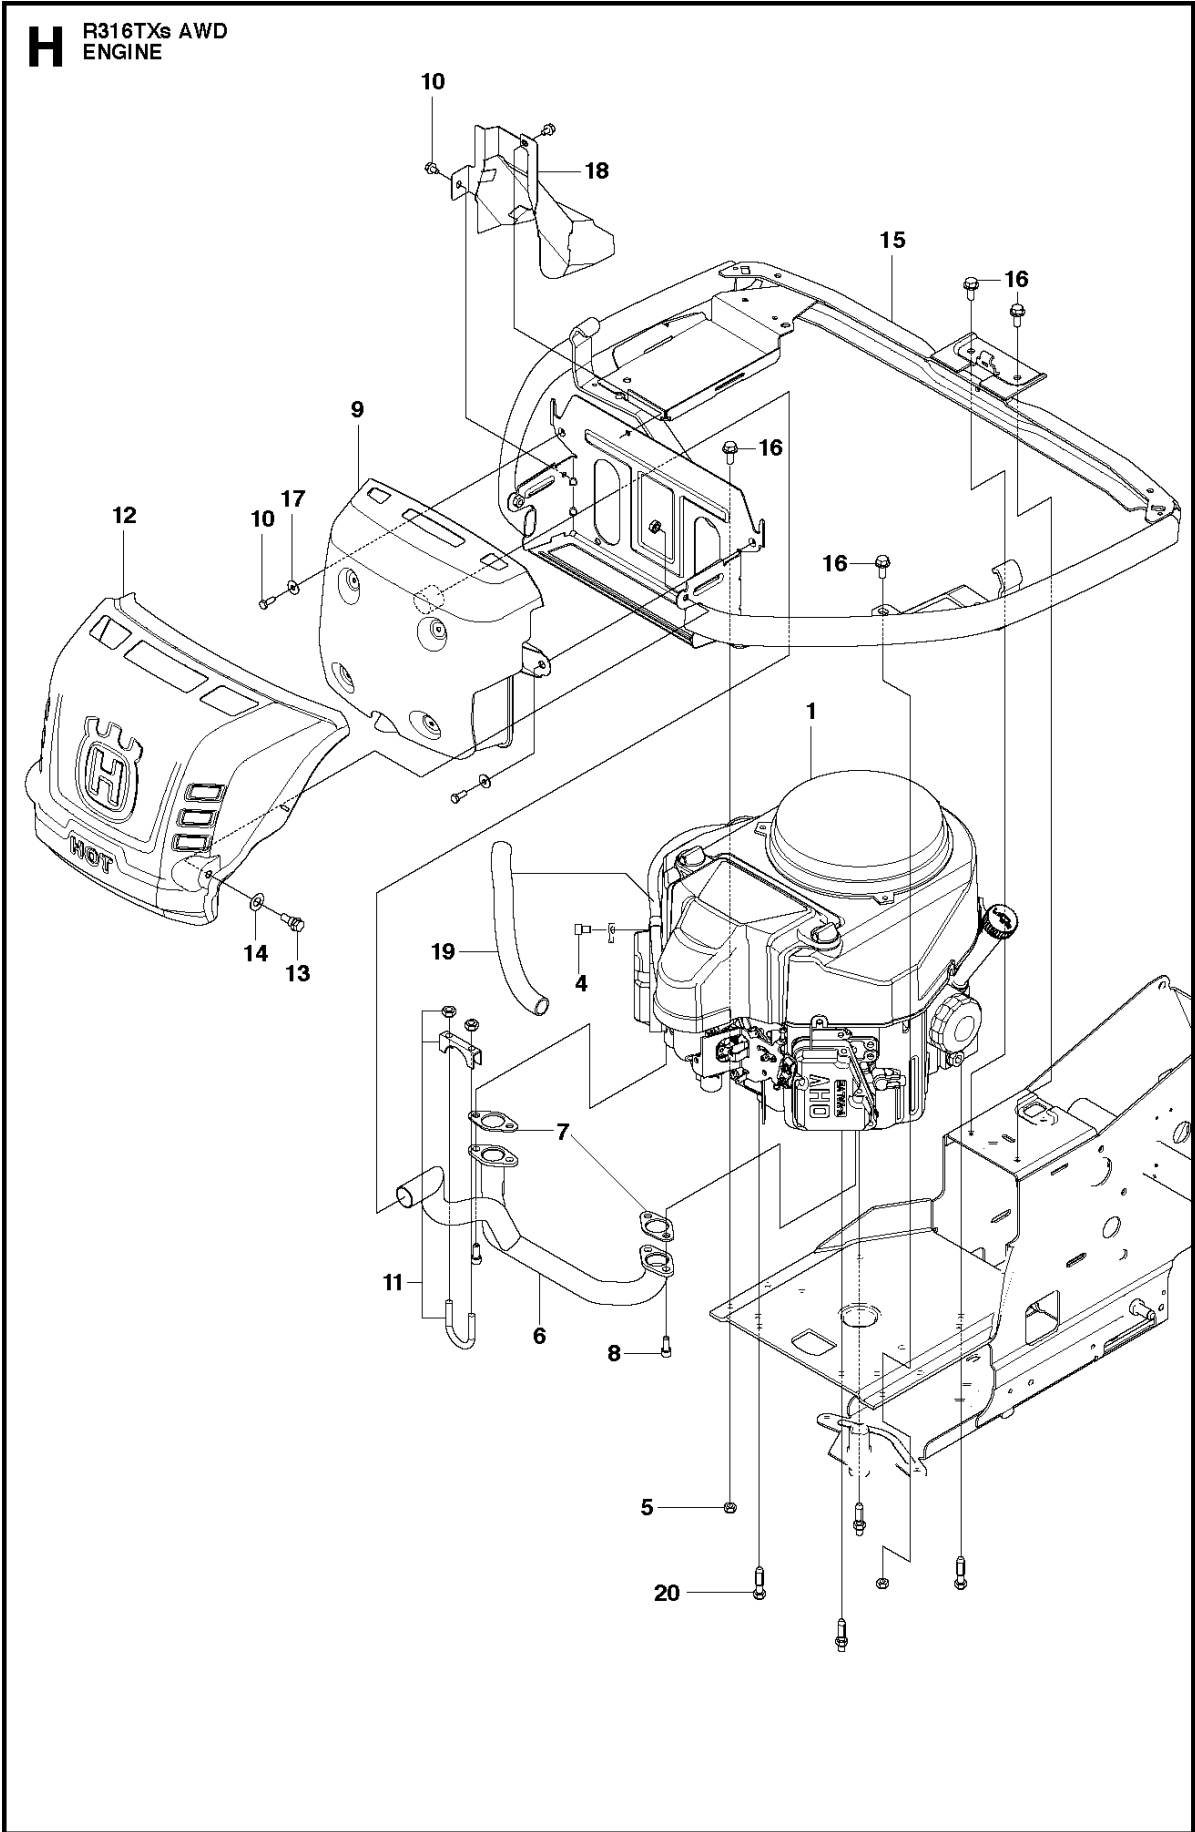

ENGINE

R316 TXs AWD, 967291901, 2015

Ref	Part No	Description	Remark	QTY KIT
1	578 76 80-01	ENGINE		1
4	725 54 47-01	SCREW IHSCM		1
5	732 21 18-01	LOCK NUT		6
6	578 11 88-01	MANIFOLD		1
7	506 91 45-01	GASKET		1
8	506 55 63-01	SCREW UNC		2
9	577 81 36-01	MUFFLER		1
10	725 23 64-61	SCREW EHHFT		4
11	506 66 84-01	CLAMP ASSY		1
12	577 81 85-02	HEAT SHIELD		1
13	506 59 74-01	SCREW		2
14	506 83 94-01	SPRING WASHER		2
15	577 84 91-01	ENGINE FRAME		1
16	506 57 01-04	SCREW EHHFM		4
17	734 11 54-41	WASHER		2
18	579 31 49-01	HEAT DEFLECTOR		1
19	579 39 64-01	HOSE GUARD		1
20	578 20 75-01	STUD SCREW		4