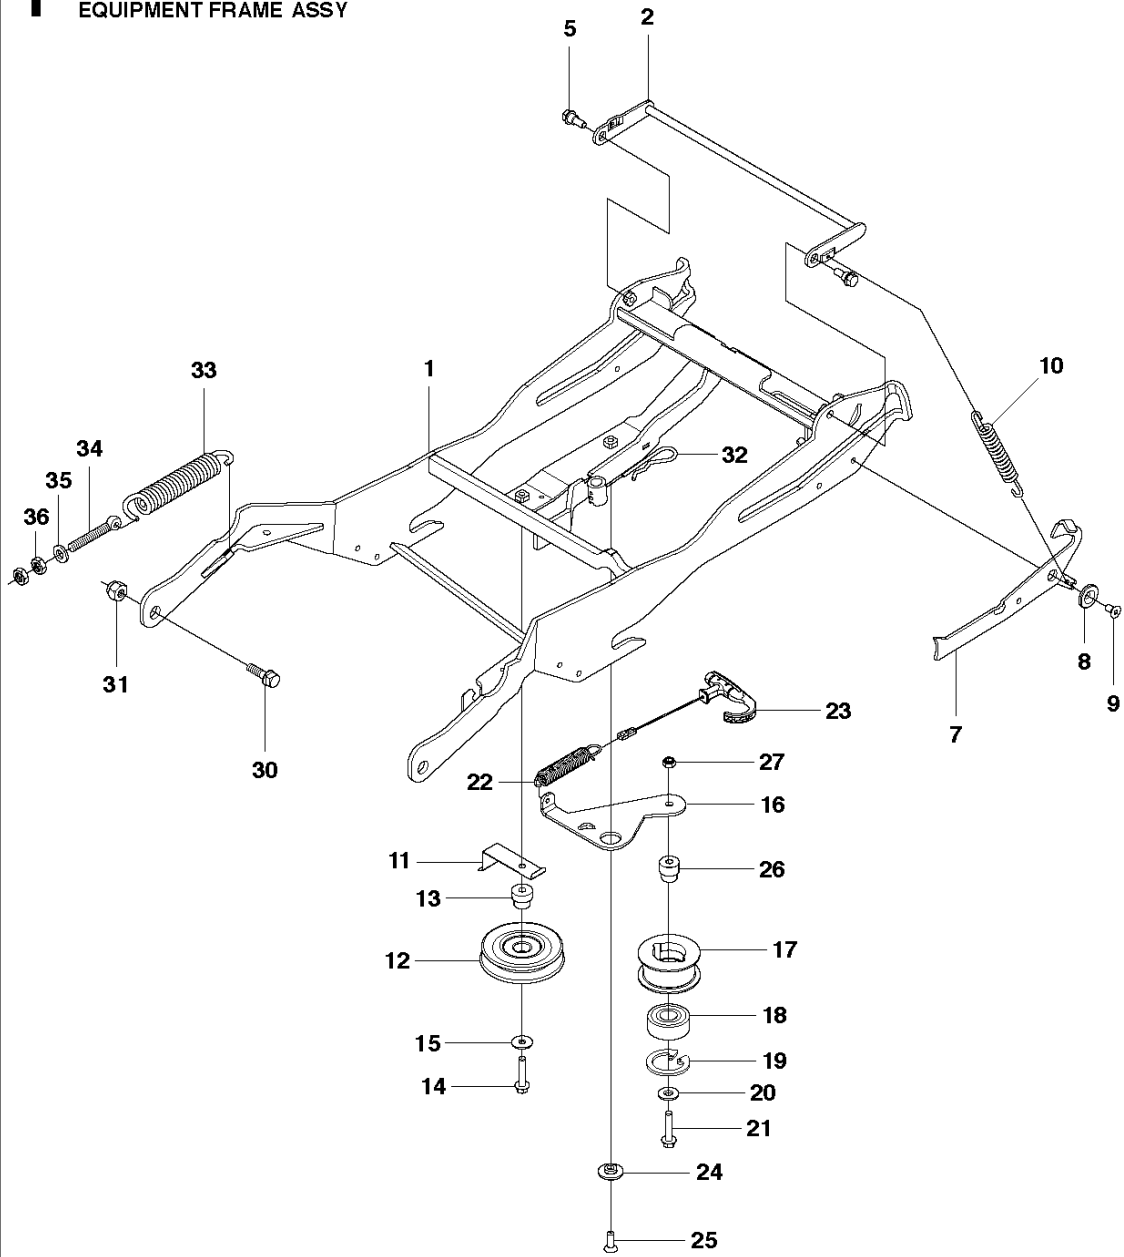

T R316TXs AWD
EQUIPMENT FRAME ASSY

FRAME

R316 TXs AWD, 967291901, 2015

Ref	Part No	Description	Remark	QTY KIT
1	523 06 42-01	EQUIPMENT FRAME		1
2	525 47 59-01	HOOK		1
5	506 59 74-01	SCREW		2
7	523 11 66-02	LEVER		1
8	506 91 87-01	WASHER		1
9	725 64 48-01	SCREW IHCSFM		1
10	506 53 56-03	DRAW SPRING		1
11	525 48 67-01	BELT GUIDE		1
12	506 97 48-01	PULLEY		1
13	506 82 68-02	BUSHING		1
14	725 24 59-51	SCREW EHHM		1
15	734 11 64-41	WASHER		1
16	577 22 87-01	SHEET		1
17	505 15 39-01	BELT TENSIONER WHEEL ASSY		1
18	738 21 04-04	BALL BEARING		1
19	735 31 38-10	CIRCLIP		1
20	734 11 64-41	WASHER		1
21	725 24 59-51	SCREW EHHM		1
22	504 62 24-01	SPRING		1
23	504 62 21-02	HANDLE ASSY		1
24	505 45 17-01	WASHER		1
25	725 64 53-01	SCREW IHCSFM		1
26	535 48 48-01	BUSHING		1
27	732 21 18-01	LOCK NUT		1
30	506 89 58-01	COLLAR SCREW		2
31	732 25 22-01	HEXAGON LOCKING NUT		2
32	506 96 66-01	HAIR PIN COTTER		1
33	506 83 76-01	SPRING		2
34	506 83 77-01	RING BOLT		2
35	734 11 72-01	WASHER		2
36	731 23 20-51	HEXAGON NUT		4