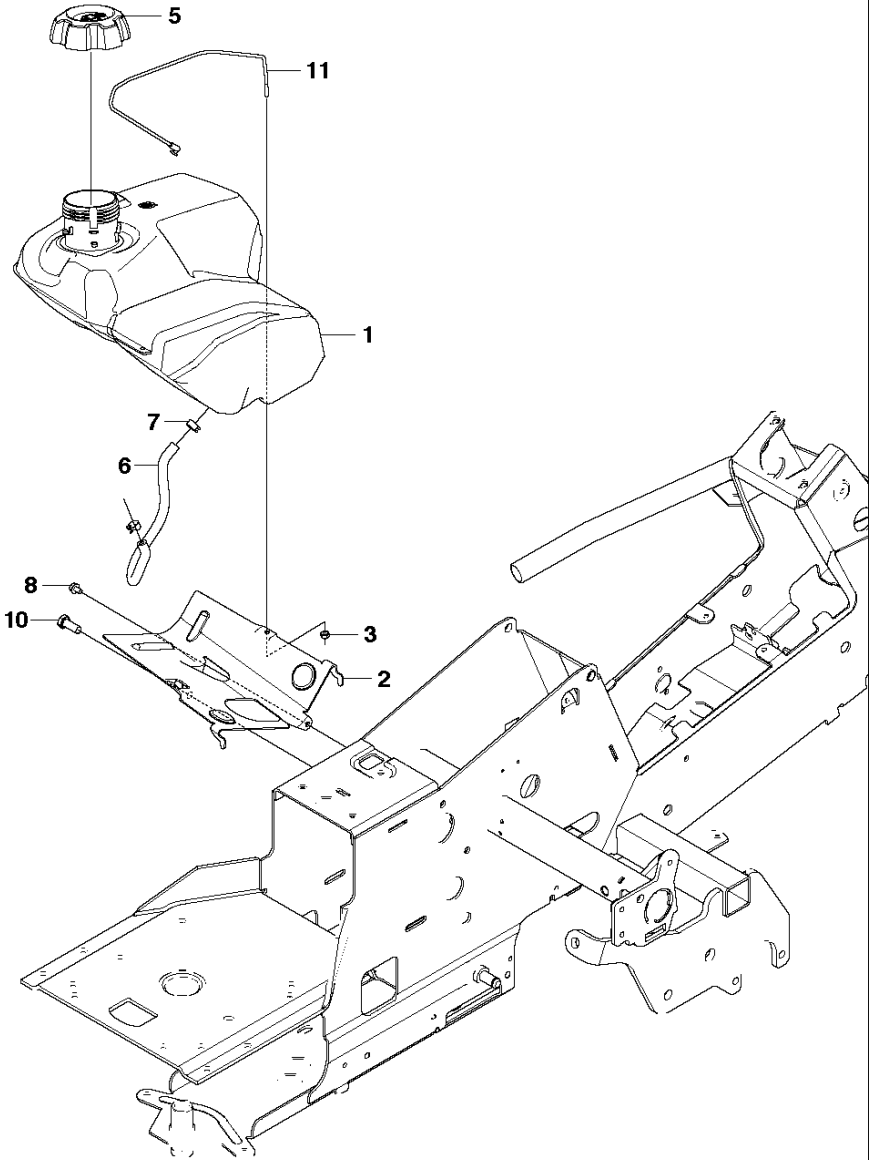

B R316TXs AWD
FUEL SYSTEM

FUEL SYSTEM

R316 TXs AWD, 967291901, 2015

Ref	Part No	Description	Remark	QTY KIT
1	577 91 50-01	FUEL TANK		1
2	578 05 38-01	BRACKET		1
3	732 21 16-01	NUT		1
5	532 43 96-45	HUB CAP		1
6	504 80 00-10	FUEL HOSE		1
7	535 46 97-01	HOSE BRACE		2
8	725 23 64-61	SCREW EHHFT		1
10	725 24 93-71	SCREW EHHM		1
11	578 26 15-01	WIRE		1