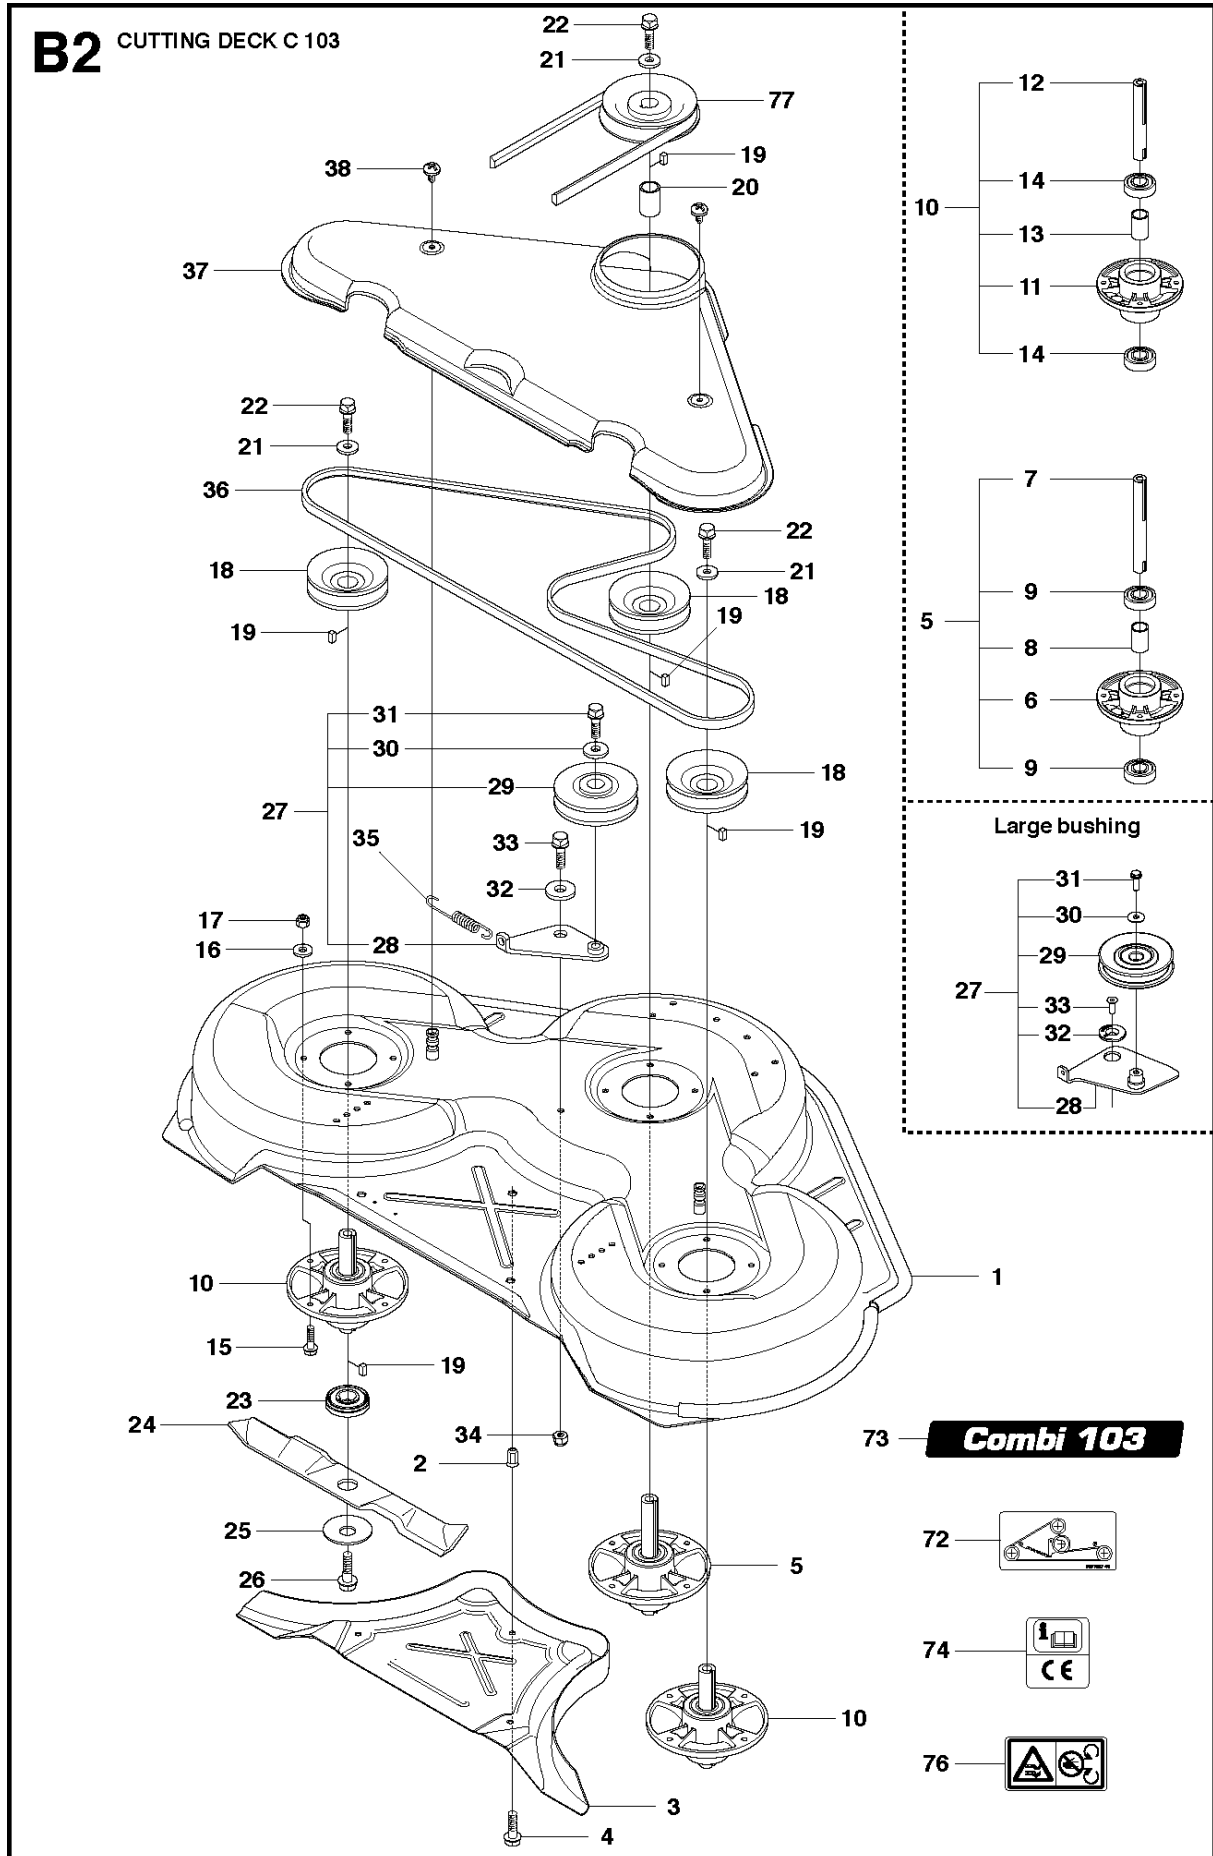

B2 CUTTING DECK C 103

103CM CUTTING DECK

R316 TXs AWD, 967291901, 2015

Ref	Part No	Description	Remark	QTY	KIT
1	574 21 08-01	CUTTING DECK		1	
2	506 91 62-01	BLIND RIVET NUT		3	
3	544 44 92-01	PLUG		1	
4	506 57 01-04	SCREW EHHFM		3	
5	576 38 41-01	BLADE HOUSING ASSY		2	
6	576 38 42-01	BEARING HOUSING		1	5
7	576 38 43-01	SHAFT		1	5
8	576 38 44-01	SPACING SLEEVE		1	5
9	738 23 04-34	BALL BEARING		2	5
10	576 38 41-02	BLADE HOUSING ASSY		1	
11	576 38 42-01	BEARING HOUSING		1	10
12	576 38 43-02	SHAFT		1	10
13	576 38 44-01	SPACING SLEEVE		1	10
14	738 23 04-34	BALL BEARING		2	10
15	535 42 38-01	SCREW RSQM		12	
16	734 11 64-01	WASHER		14	
17	732 21 18-01	LOCK NUT		12	
18	506 92 21-01	PULLEY		3	
19	506 53 35-01	PARALLEL KEY		7	
20	544 06 80-02	SPACING SLEEVE		1	
21	734 11 74-41	WASHER		3	
22	544 11 41-01	SCREW EHHM		3	
23	535 50 42-02	BLADE BRACKET		3	
24	504 18 82-01	RIDE ON BLADE		3	
25	506 79 23-01	KNIFE PLATE		3	
26	544 11 41-01	SCREW EHHM		3	
27	506 54 07-01	BELT TENSIONER ASSY	Small bushing	1	
27	586 96 66-01	BELT TENSIONER ASSY	Large bushing	1	
28	506 51 95-01	SPÄNNARM KPL.	Small bushing	1	27
28	585 35 99-01	ARM	Large bushing	1	27
29	506 53 27-01	PULLEY		1	27
30	734 11 64-41	WASHER		1	27
31	506 55 83-02	SCREW EHHFT	Small bushing	1	27
31	586 32 04-01	SCREW	Large bushing	1	27
32	506 91 87-02	WASHER	Small bushing	1	
32	586 49 67-01	WASHER	Large bushing	1	
33	725 24 51-71	SCREW EHHM	Small bushing	1	
33	725 64 53-01	SCREW IHCSFM	Large bushing	1	
34	732 21 18-01	LOCK NUT		1	
35	506 53 31-01	SPRING		1	
36	506 76 85-01	DRIVE BELT		1	
37	544 09 61-01	BELT COVER		1	
38	544 40 05-01	SCREW		2	
72	506 78 97-01	LABEL		1	
73	544 23 81-03	LABEL		2	
74	506 92 90-01	LABEL		1	
76	574 51 00-01	DECAL		2	
77	506 77 86-01	PULLEY		1