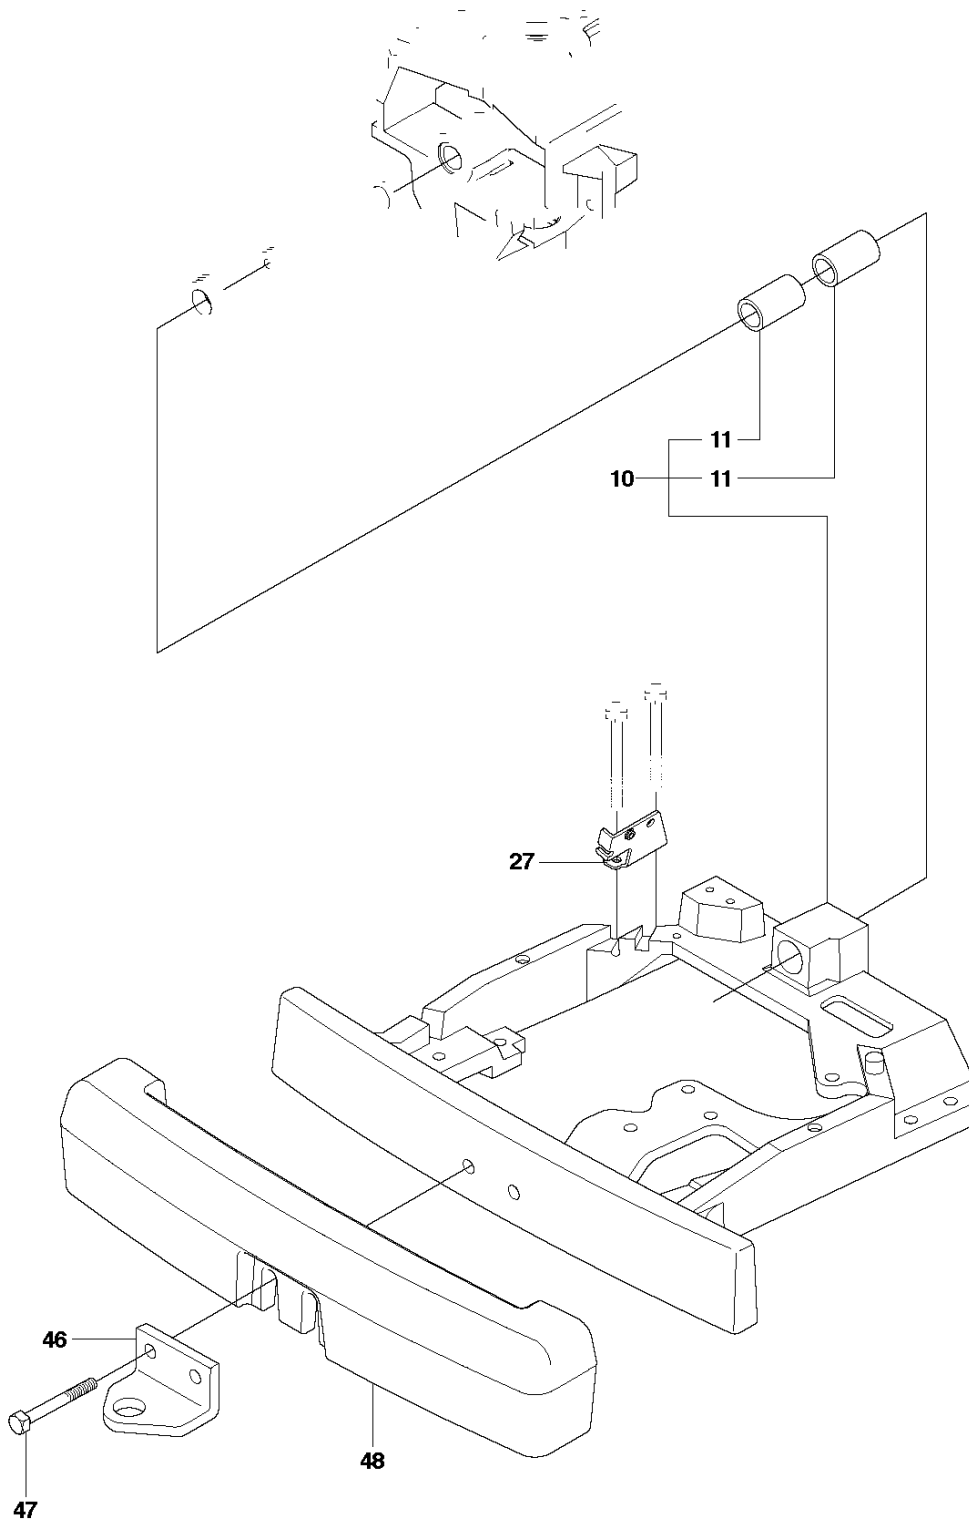

J1 R316TXs AWD
CHASSIS, REAR

CHASSIS REAR

R316 TXs AWD, 967291901, 2015

Ref	Part No	Description	Remark	QTY	KIT
10	535 40 60-01	BRACKET		1	
11	506 98 61-02	GLIDLAGER		2	10
27	544 26 21-01	BRACKET		1	
46	506 88 99-01	HITCH		1	
47	725 25 00-51	SCREW EHHM		2	
48	544 03 96-02	COUNTERWEIGHT		1