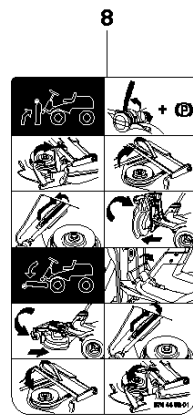

S R316TXs AWD
DECALS

DECALS

R316 TXs AWD, 967291901, 2015

Ref	Part No	Description	Remark	QTY KIT
1	544 43 86-01	LABEL		1
2	577 06 20-01	DECAL		2
3	578 36 45-10	DECAL		2
4	505 21 77-01	LABEL		1
5	578 39 25-05	DECAL		1
6	544 21 14-01	LABEL		2
7	579 09 15-01	DECAL		2
8	574 44 32-01	LABEL		1