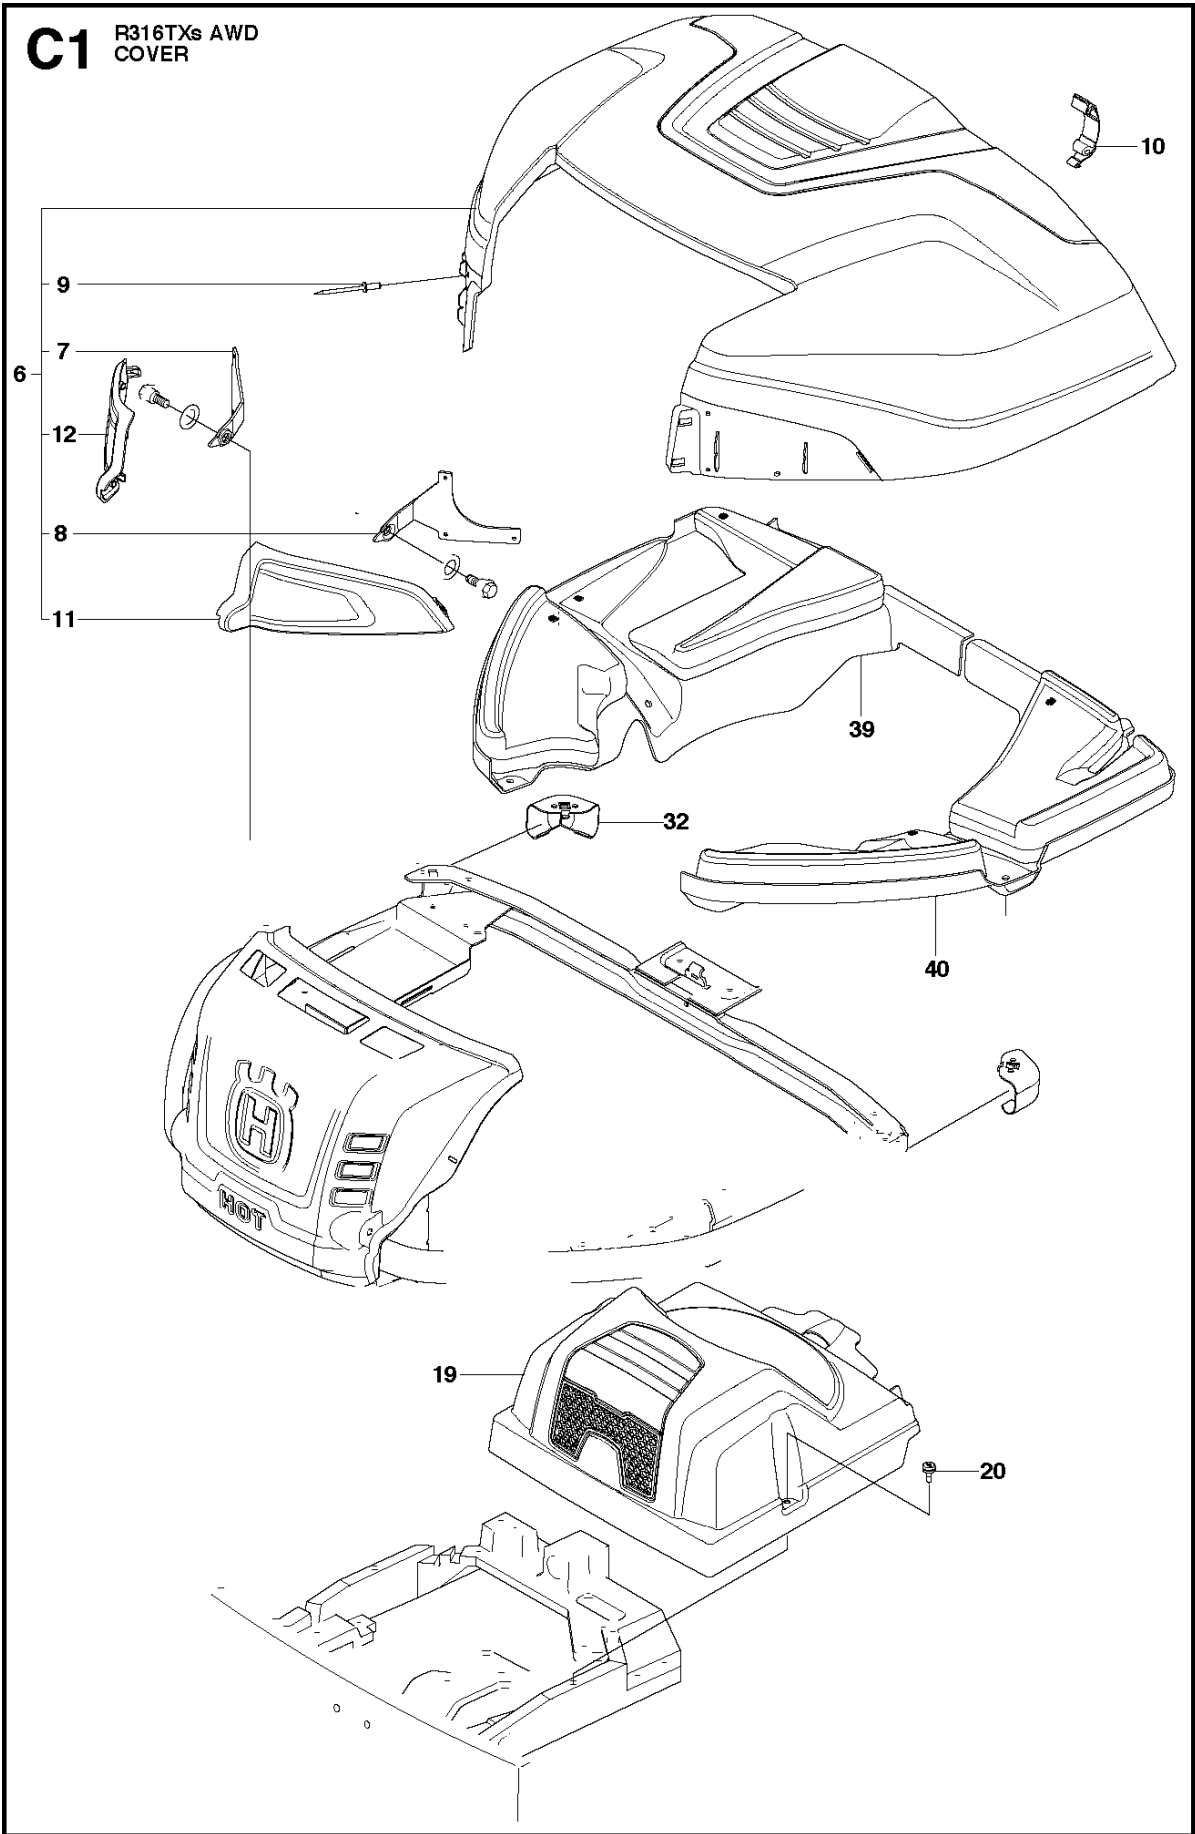

COVER

R316 TXs AWD, 967291901, 2015

Ref	Part No	Description	Remark	QTY	KIT
6	577 61 47-04	ENGINE HOOD ASSY		1	
7	578 11 37-01	HINGE		1	6
8	578 11 37-02	HINGE		1	6
9	722 79 54-02	RIVET		6	6
10	503 89 47-03	SNAP		1	
11	577 61 26-02	COVER		1	6
12	577 61 26-01	COVER		1	6
19	578 26 13-03	TRANSMISSION COVER		1	
20	574 85 62-01	SCREW		2	
32	577 90 33-01	PLUG		2	
39	578 36 20-01	INSULATION		1	
40	578 36 21-01	INSULATION		1