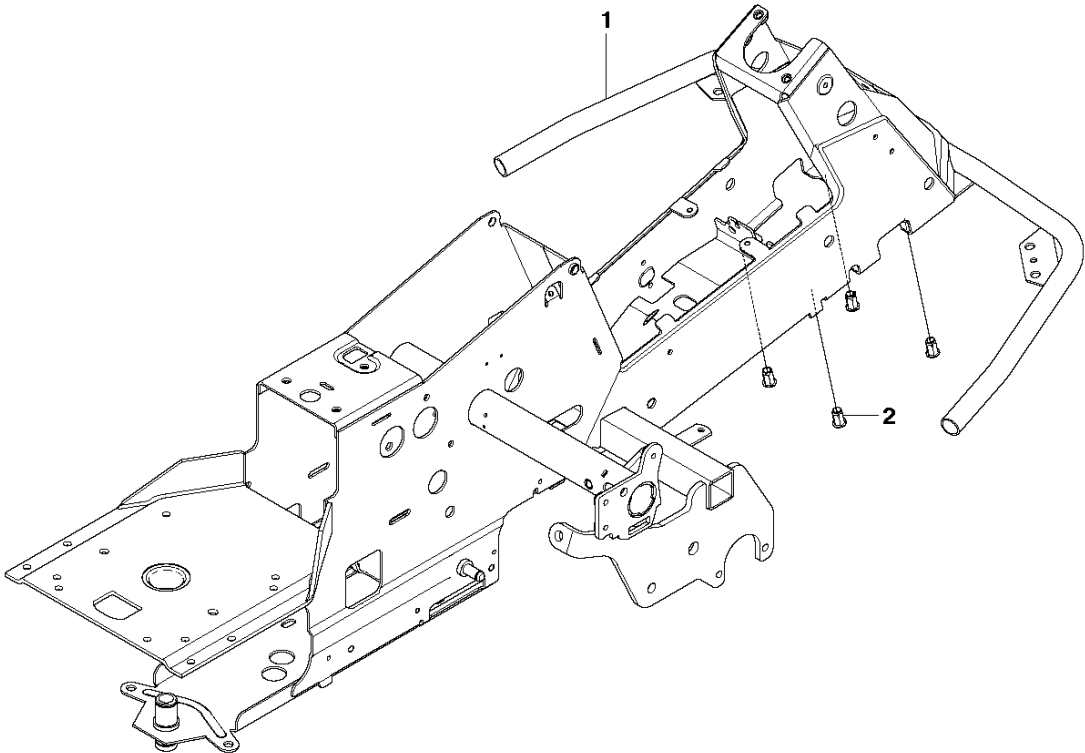

F R316TXs AWD
CHASSIS

CHASSIS & ENCLOSURES

R316 TXs AWD, 967291901, 2015

Ref	Part No	Description	Remark	QTY KIT
1	577 93 91-01	CHASSIS		1
2	506 91 62-01	BLIND RIVET NUT		4