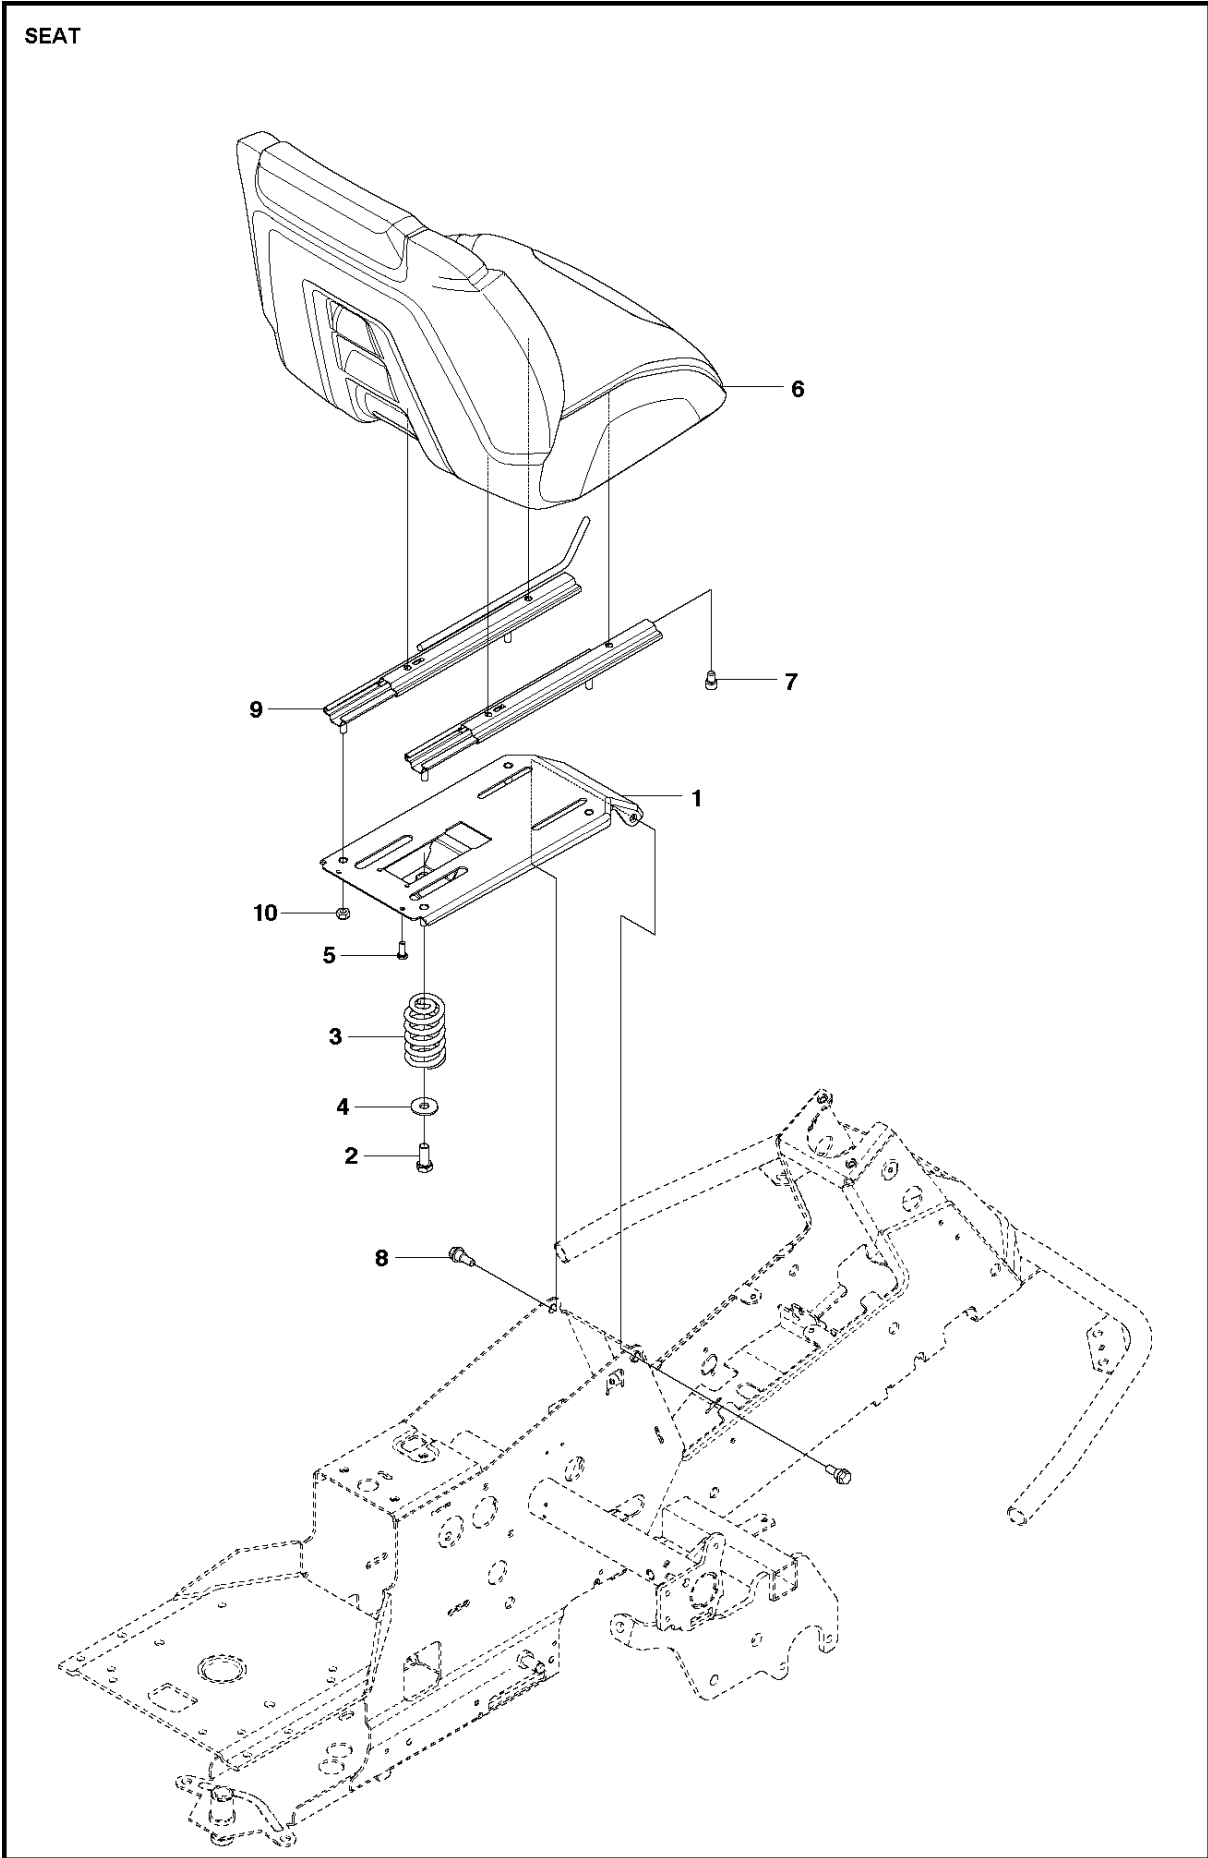

SEAT

R316 TXs AWD, 967291901, 2015

Ref	Part No	Description	Remark	QTY KIT
1	587 15 27-01	SEAT BRACKET		1
2	725 24 93-71	SCREW EHHM		1
3	506 91 53-01	COMPRESSION SPRING		1
4	734 11 74-41	WASHER		1
5	725 23 68-61	SCREW EHHFT		1
6	587 39 30-01	SEAT		1
7	725 54 47-01	SCREW IHSCM		4
8	506 59 74-01	SCREW		2
9	587 29 04-01	SEAT ADJUSTER		2
10	732 21 18-01	LOCK NUT		4