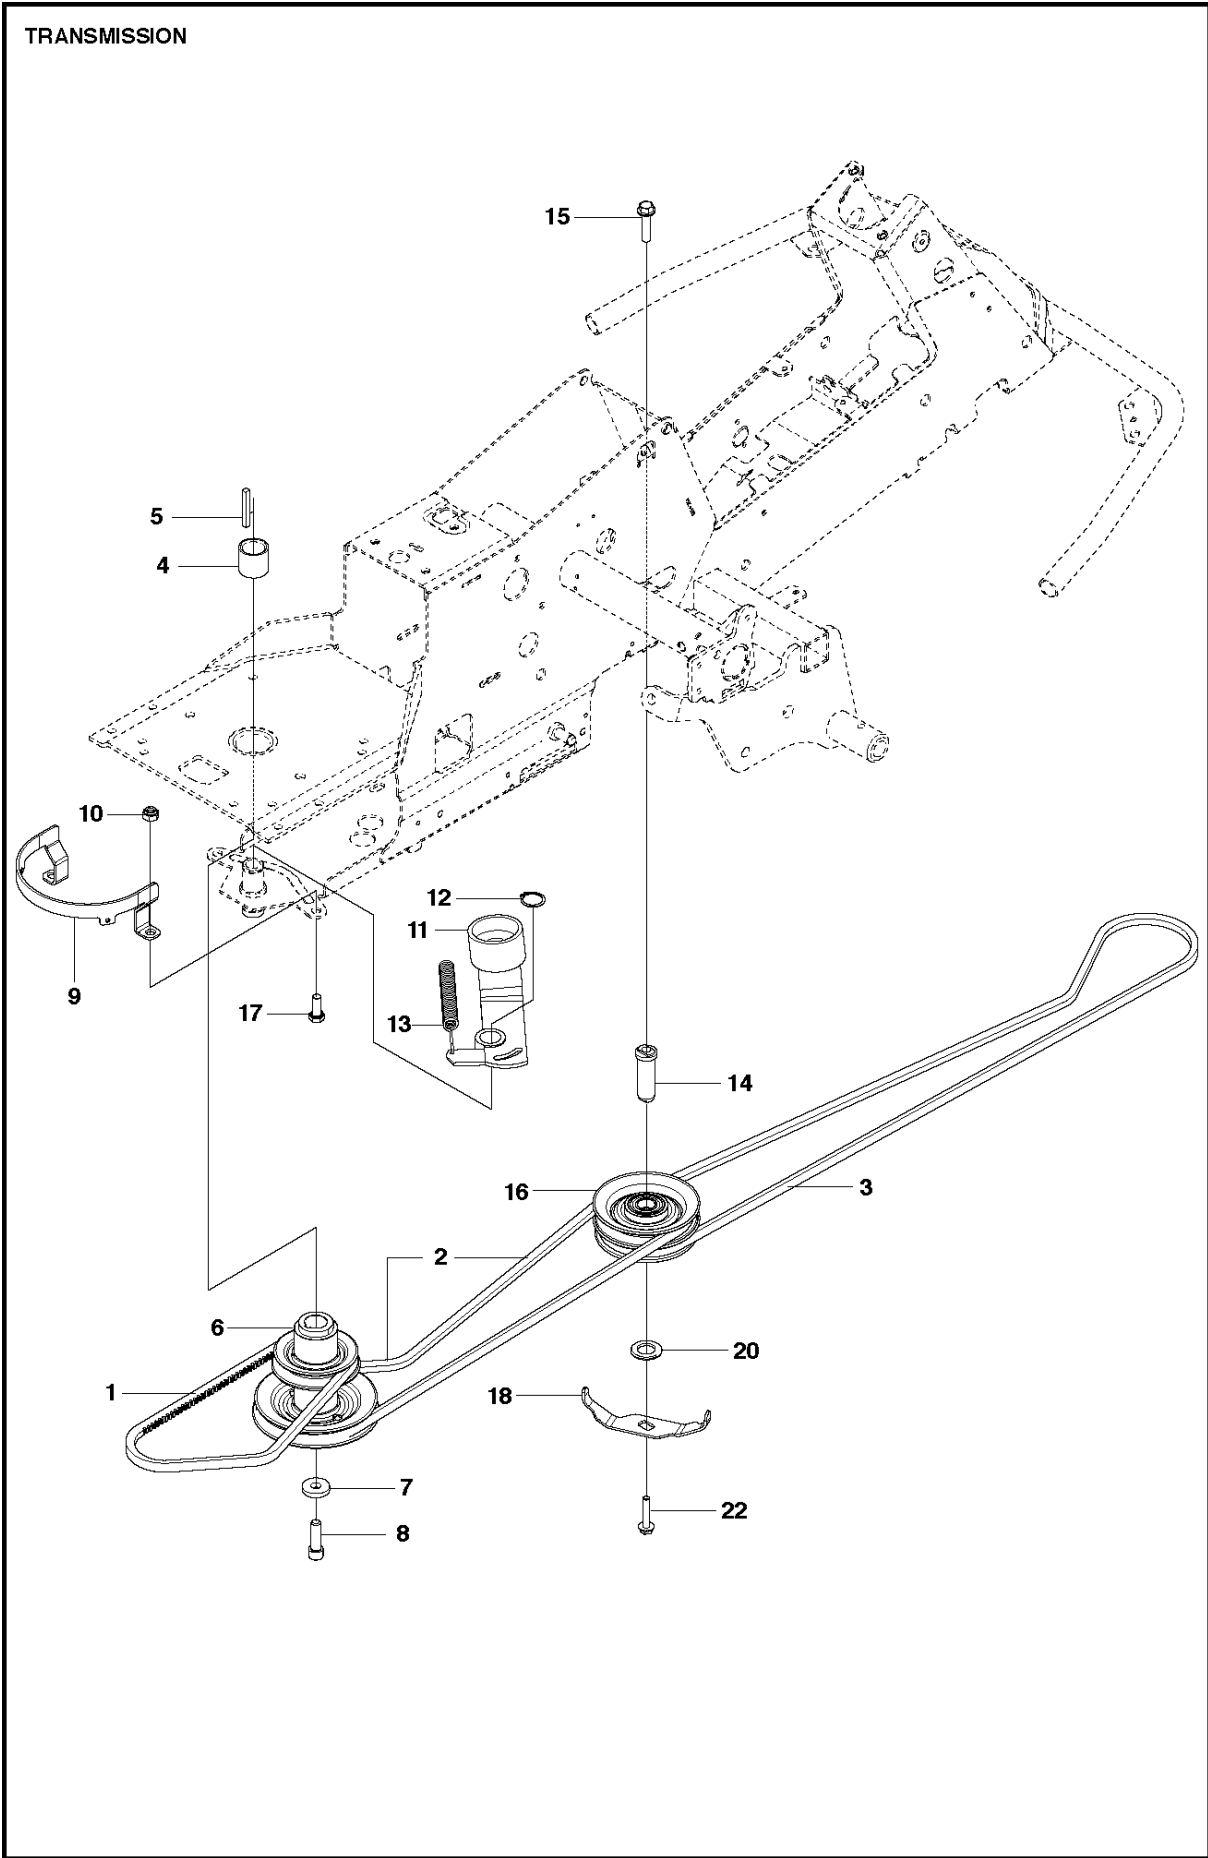

TRANSMISSION

R316 TXs AWD, 967291901, 2015

Ref	Part No	Description	Remark	QTY KIT
1	522 93 03-01	BELT		1
2	544 40 02-01	BELT		1
3	585 03 45-01	BELT		1
4	506 50 92-01	SPACING SLEEVE		1
5	506 55 59-01	WEDGE		1
6	535 48 24-01	PULLEY		1
7	506 59 75-01	WASHER		1
8	506 55 60-02	SCREW UNC		1
9	587 42 52-01	BELT GUIDE		1
10	732 21 20-51	NUT		2
11	535 48 44-01	BELT TENSIONER ASSY		1
12	735 31 26-00	CIRCLIP		1
13	506 66 56-01	SPRING		1
14	581 91 64-01	SHAFT		1
15	506 67 54-02	SCREW EHHFM		1
16	535 48 22-01	MELLANHJUL		1
17	725 24 93-71	SCREW EHHM		2
18	544 40 53-01	BELT GUIDE		1
20	586 32 02-01	DISTANCE		1
22	586 32 04-01	SCREW		1