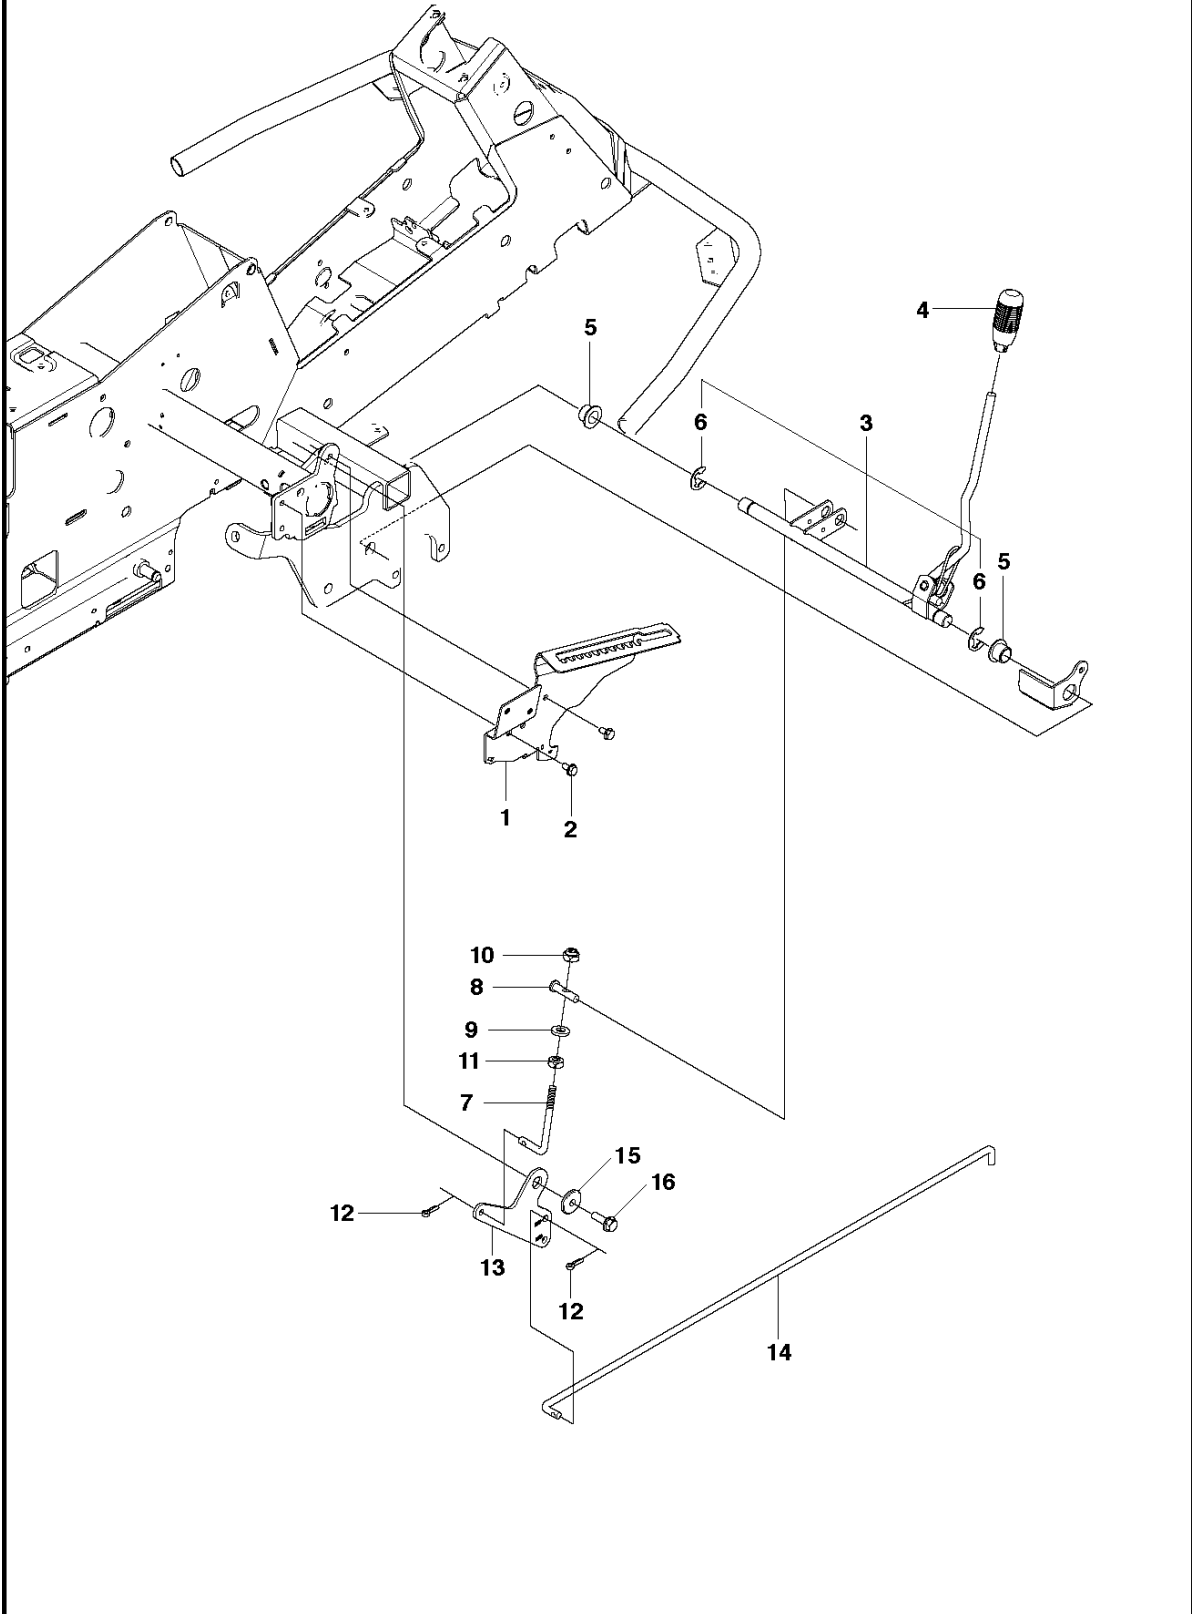

D R316TXs AWD
HEIGHT ADJUSTMENT

HEIGHT ADJUSTMENT

R316 TXs AWD, 967291901, 2015

Ref	Part No	Description	Remark	QTY KIT
1	578 00 13-02	BRACKET		1
2	506 57 01-03	SCREW EHHFM		2
3	577 99 99-01	ADJUSTER		1
4	506 54 20-01	HANDLE		1
5	506 55 43-01	BEARING		2
6	735 31 22-20	E-CLIP		2
7	506 90 82-01	HEIGHT ROD		1
8	506 78 46-01	PEN		1
9	734 11 72-01	WASHER		1
10	732 21 18-01	LOCK NUT		1
11	731 23 18-01	HEXAGON NUT		1
12	721 61 83-01	SPLIT PIN		2
13	578 04 07-01	LINK		1
14	523 11 45-01	CONNECTION ROD		1
15	506 91 87-02	WASHER		1
16	506 57 01-05	SCREW EHHFM		1