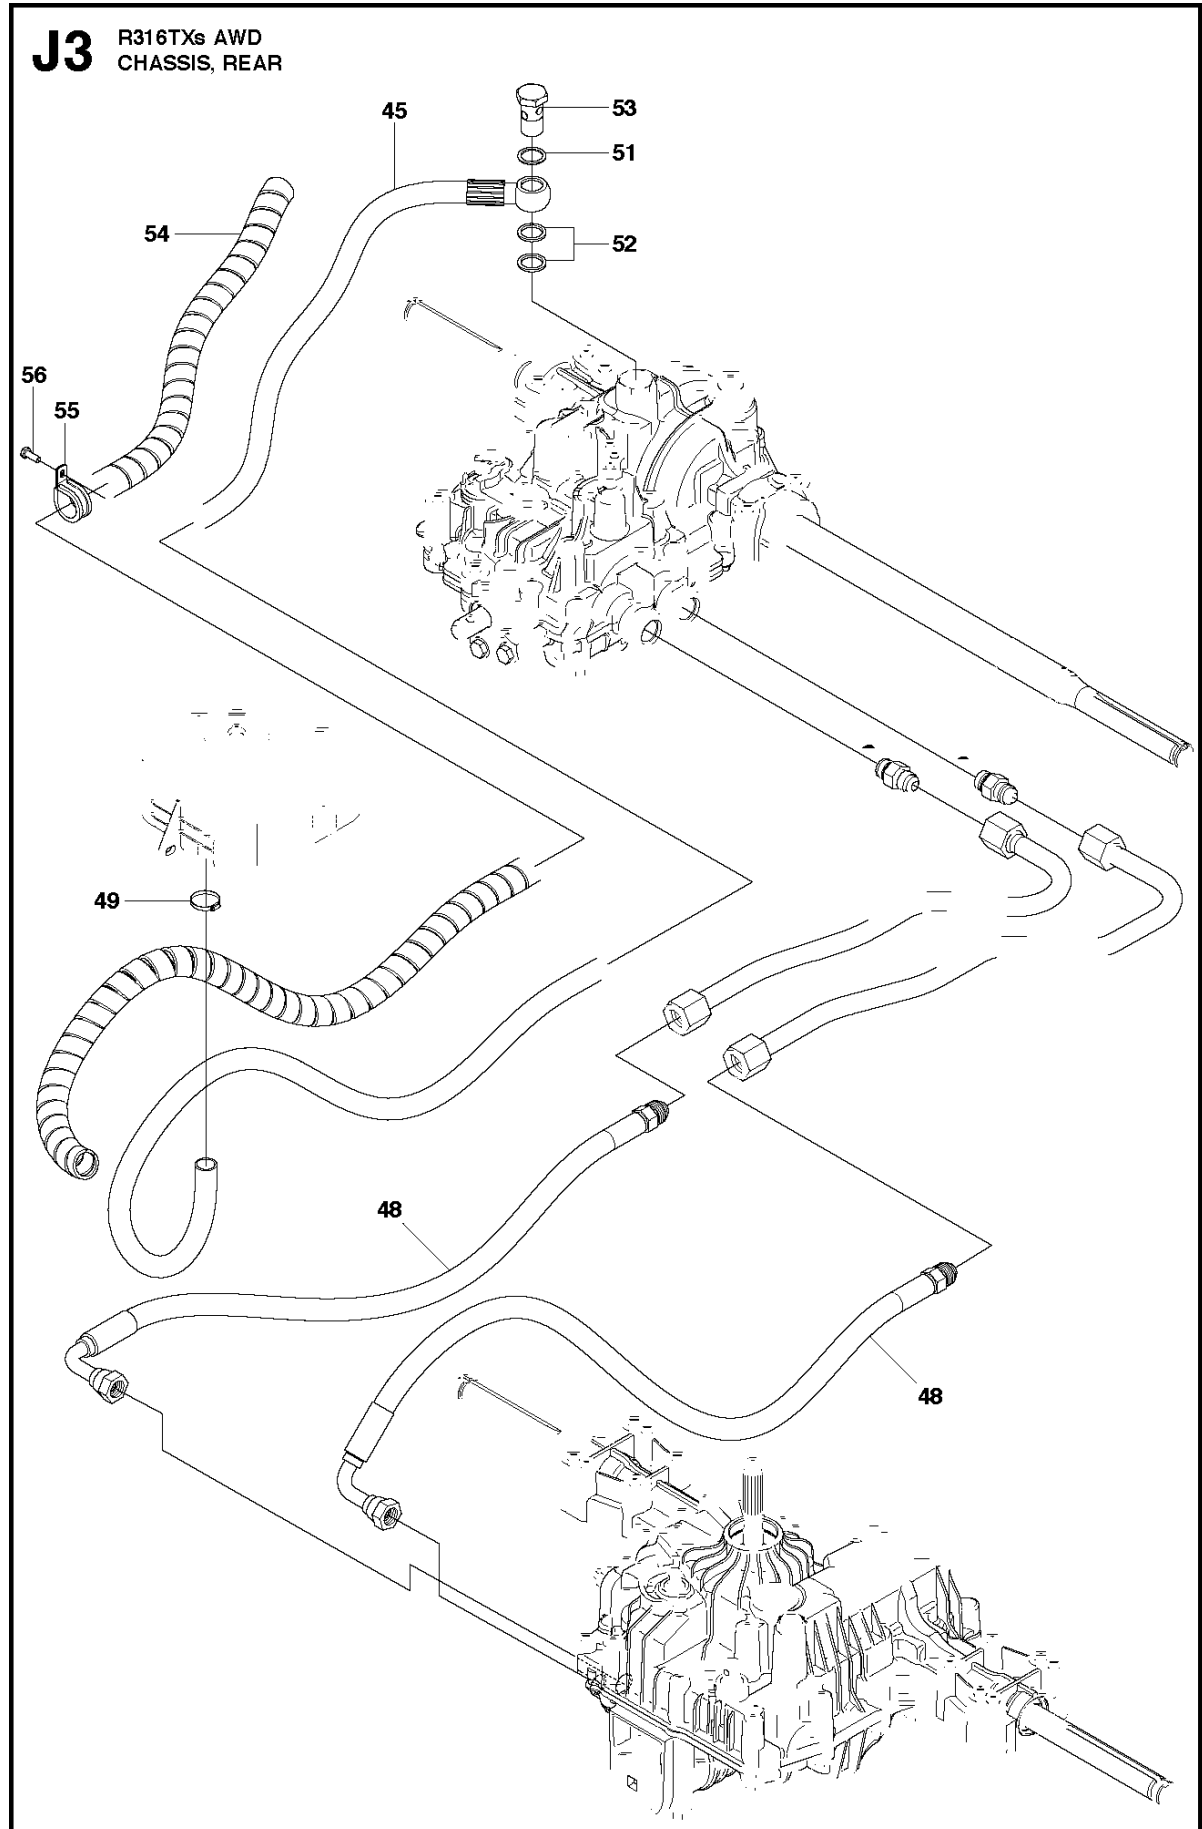

CHASSIS REAR

R316 TXs AWD, 967291901, 2015

Ref	Part No	Description	Remark	QTY KIT
45	578 29 50-03	HYDRAULIC HOSE		1
48	544 45 64-03	HYDRAULIC HOSE		2
49	505 13 11-01	HOSE CLAMP		1
51	544 01 00-01	GASKET		1
52	544 01 00-03	GASKET		2
53	544 02 05-01	PIPE FITTING		1
54	544 02 66-07	HOSE GUARD		1
55	574 53 12-01	HOSE CLAMP		1
56	725 23 68-61	SCREW EHHFT		1