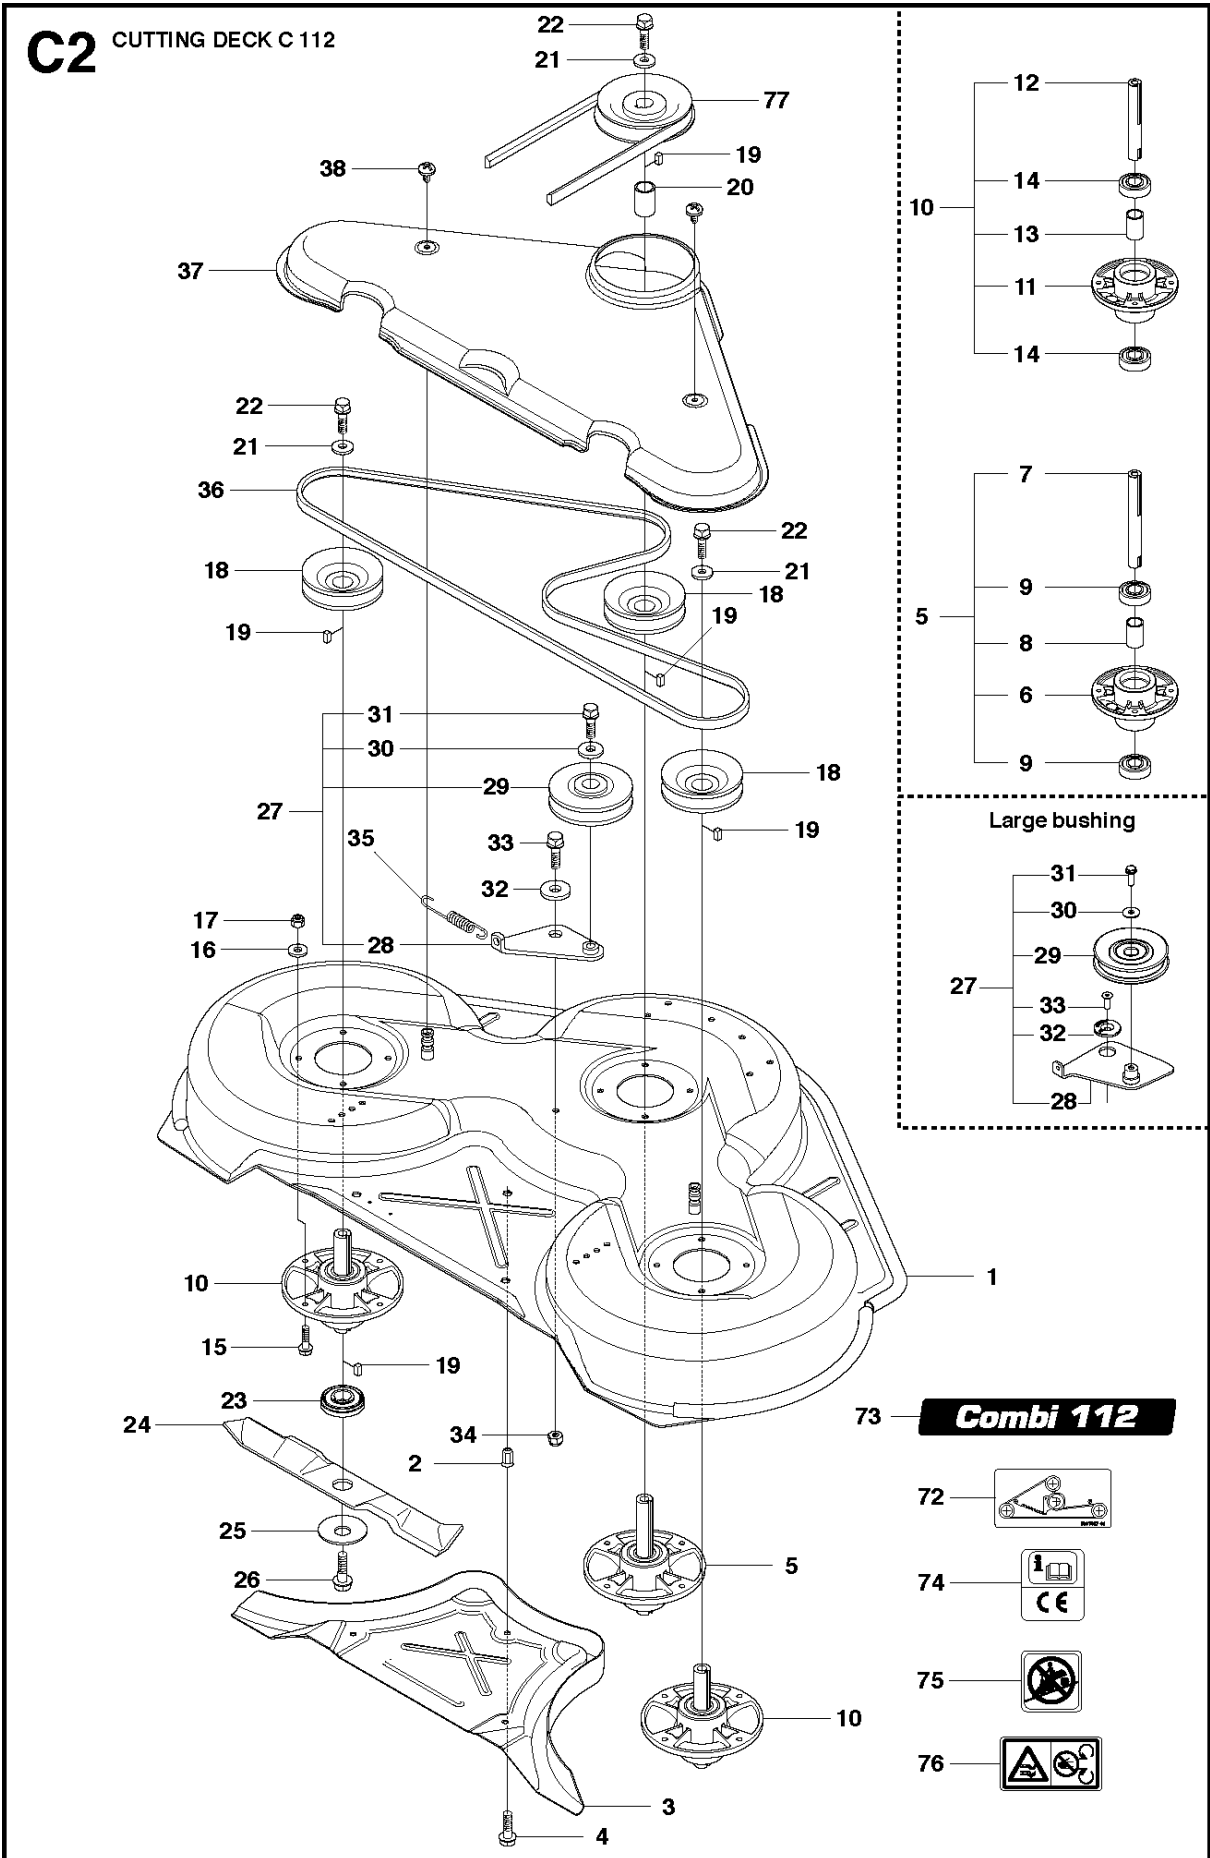

C2 CUTTING DECK C 112

Ref	Part No	Description	Remark	QTY	KIT
1	574 20 95-01	CUTTING DECK		1	
2	506 91 62-01	BLIND RIVET NUT		3	
3	544 44 93-01	PLUG		1	
4	506 57 01-04	SCREW EHHFM		3	
5	576 38 41-01	BLADE HOUSING ASSY		1	
6	576 38 42-01	BEARING HOUSING		1	5
7	576 38 43-01	SHAFT		1	5
8	576 38 44-01	SPACING SLEEVE		1	5
9	738 23 04-34	BALL BEARING		2	5
10	576 38 41-02	BLADE HOUSING ASSY		2	
11	576 38 42-01	BEARING HOUSING		1	10
12	576 38 43-02	SHAFT		1	10
13	576 38 44-01	SPACING SLEEVE		1	10
14	738 23 04-34	BALL BEARING		2	10
15	535 42 38-01	SCREW RSQM		12	
16	734 11 64-01	WASHER		12	
17	732 21 18-01	LOCK NUT		12	
18	506 92 21-01	PULLEY		3	
19	506 53 35-01	PARALLEL KEY		7	
20	544 06 80-02	SPACING SLEEVE		1	
21	734 11 74-41	WASHER		3	
22	544 11 41-01	SCREW EHHM		3	
23	535 50 42-02	BLADE BRACKET		3	
24	544 10 28-10	RIDE ON BLADE		3	
25	506 79 23-01	KNIFE PLATE		3	
26	544 11 41-01	SCREW EHHM		3	
27	506 54 07-01	BELT TENSIONER ASSY	Small bushing	1	
27	586 96 66-01	BELT TENSIONER ASSY	Large bushing	1	
28	585 35 99-01	ARM	Small bushing	1	27
28	585 35 99-01	ARM	Large bushing	1	27
29	506 53 27-01	PULLEY		1	27
30	734 11 64-41	WASHER		1	27
31	586 32 04-01	SCREW	Small bushing	1	27
31	586 32 04-01	SCREW	Large bushing	1	27
32	506 91 87-02	WASHER	Small bushing	1	
32	586 49 67-01	WASHER	Large bushing	1	
33	725 24 51-71	SCREW EHHM	Small bushing	1	
33	725 64 53-01	SCREW IHCSFM	Large bushing	1	
34	732 21 18-01	LOCK NUT		1	
35	506 53 31-01	SPRING		1	
36	535 41 19-01	BELT		1	
37	544 09 62-01	BELT COVER		1	
38	544 40 05-01	SCREW		2	
72	506 78 97-01	LABEL		1	
73	544 23 81-05	LABEL		2	
74	506 92 90-01	LABEL		1	
75	535 43 74-01	LABEL WARNING		1	
76	574 51 00-01	DECAL		2	
77	506 77 86-01	PULLEY		1