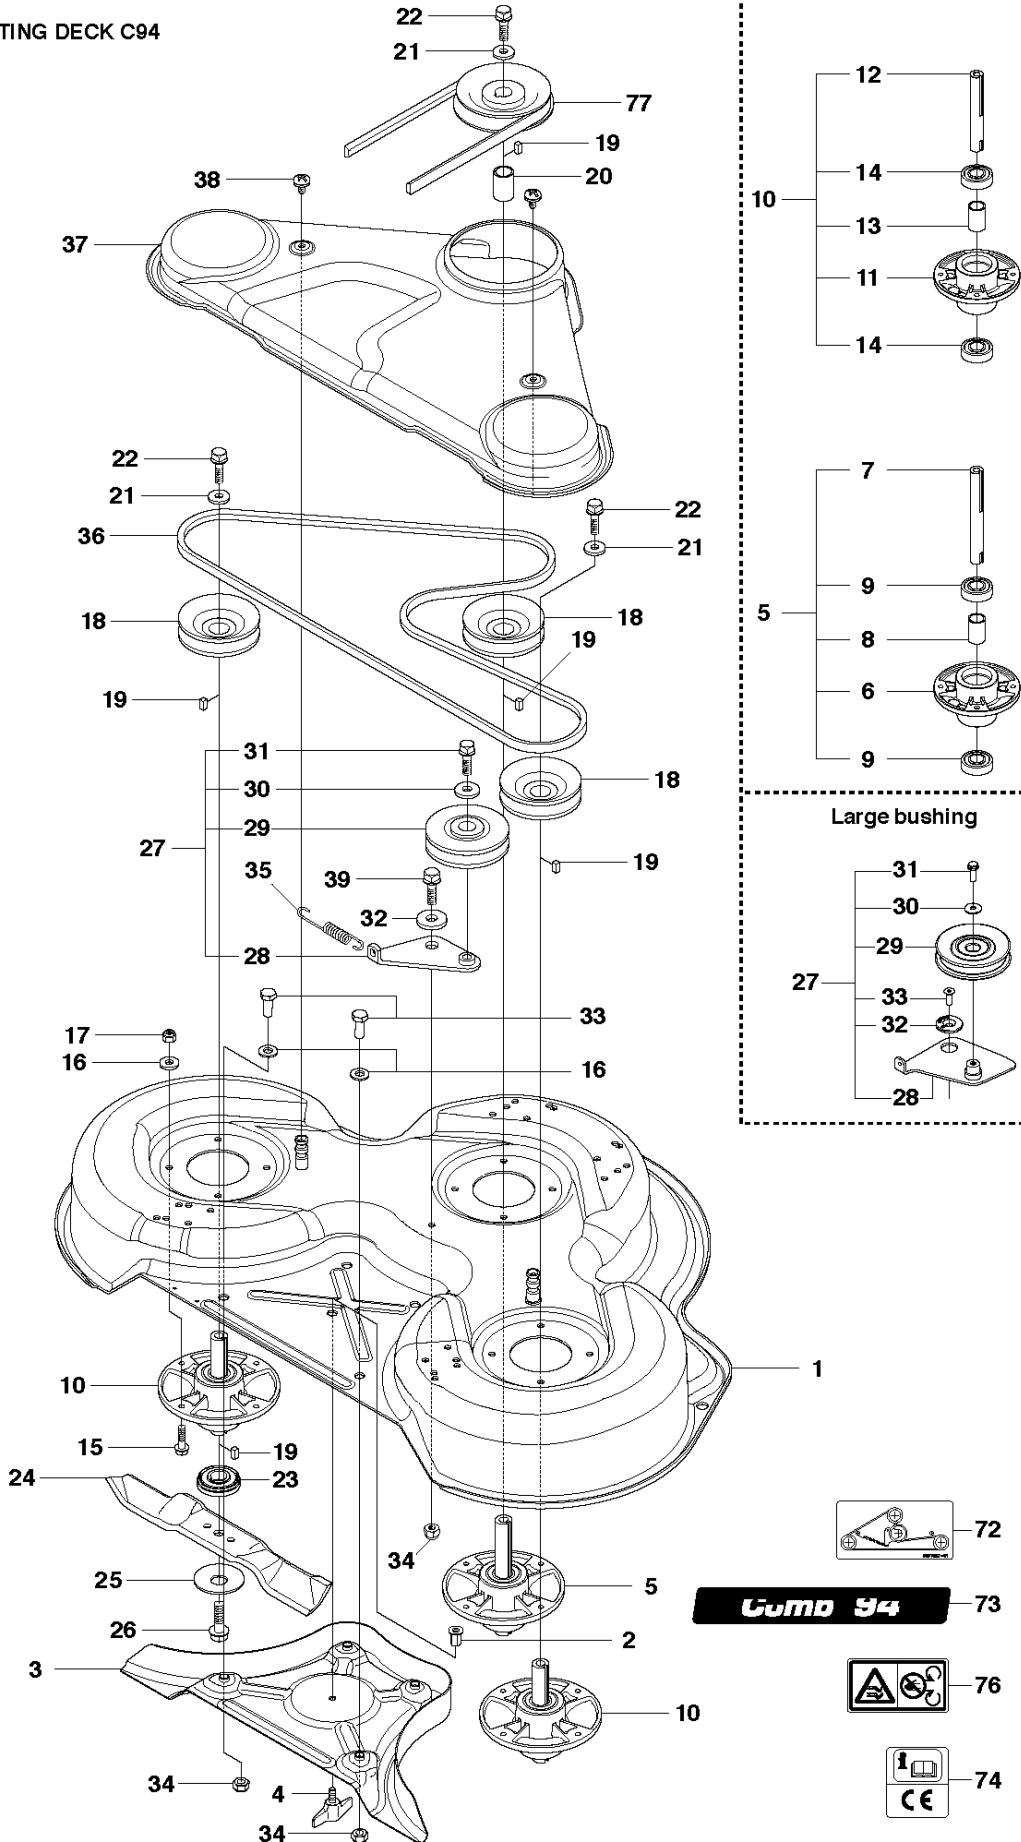

A2 CUTTING DECK C94

94CM CUTTING DECK

R316 TXs AWD, 967291901, 2015

Ref	Part No	Description	Remark	QTY	KIT
1	544 06 57-06	CUTTING DECK		1	
2	506 91 62-01	BLIND RIVET NUT		1	
3	544 06 58-01	PLUG		1	
4	544 06 61-01	KNOB		1	
5	576 38 41-01	BLADE HOUSING ASSY		1	
6	576 38 42-01	BEARING HOUSING		1	5
7	576 38 43-01	SHAFT		1	5
8	576 38 44-01	SPACING SLEEVE		1	5
9	738 23 04-34	BALL BEARING		2	5
10	576 38 41-02	BLADE HOUSING ASSY		2	
11	576 38 42-01	BEARING HOUSING		1	10
12	576 38 43-02	SHAFT		1	10
13	576 38 44-01	SPACING SLEEVE		1	10
14	738 23 04-34	BALL BEARING		2	10
15	535 42 38-01	SCREW RSQM		12	
16	734 11 64-01	WASHER		14	
17	732 21 18-01	LOCK NUT		12	
18	506 92 21-01	PULLEY		3	
19	506 53 35-01	PARALLEL KEY		7	
20	544 06 80-02	SPACING SLEEVE		1	
21	734 11 74-41	WASHER		3	
22	544 11 41-01	SCREW EHHM		3	
23	535 50 42-02	BLADE BRACKET		3	
24	505 54 45-01	RIDE ON BLADE		3	
25	506 79 23-01	KNIFE PLATE		3	
26	544 11 41-01	SCREW EHHM		3	
27	506 54 07-01	BELT TENSIONER ASSY	Small bushing	1	
27	586 96 66-01	BELT TENSIONER ASSY	Large bushing	1	
28	506 51 95-01	SPÄNNARM KPL.	Small bushing	1	27
28	585 35 99-01	ARM	Large bushing	1	27
29	506 53 27-01	PULLEY		1	27
30	734 11 64-41	WASHER		1	27
31	506 55 83-02	SCREW EHHFT	Small bushing	1	27
31	586 32 04-01	SCREW	Large bushing	1	27
32	506 91 87-02	WASHER	Small bushing	1	
32	586 49 67-01	WASHER	Large bushing	1	
33	725 24 51-71	SCREW EHHM		2	
34	732 21 18-01	LOCK NUT		1	
35	506 53 31-01	SPRING		1	
36	505 20 86-01	BELT		1	
37	544 06 63-01	BELT COVER		1	
38	544 40 05-01	SCREW		2	
39	725 24 51-71	SCREW EHHM	Small bushing	1	
39	725 64 53-01	SCREW IHCSFM	Large bushing	1	
72	506 78 97-01	LABEL		1	
73	544 23 81-01	LABEL		2	
74	506 92 90-01	LABEL		1	
76	574 51 00-01	DECAL		2	
77	506 77 86-01	PULLEY		1