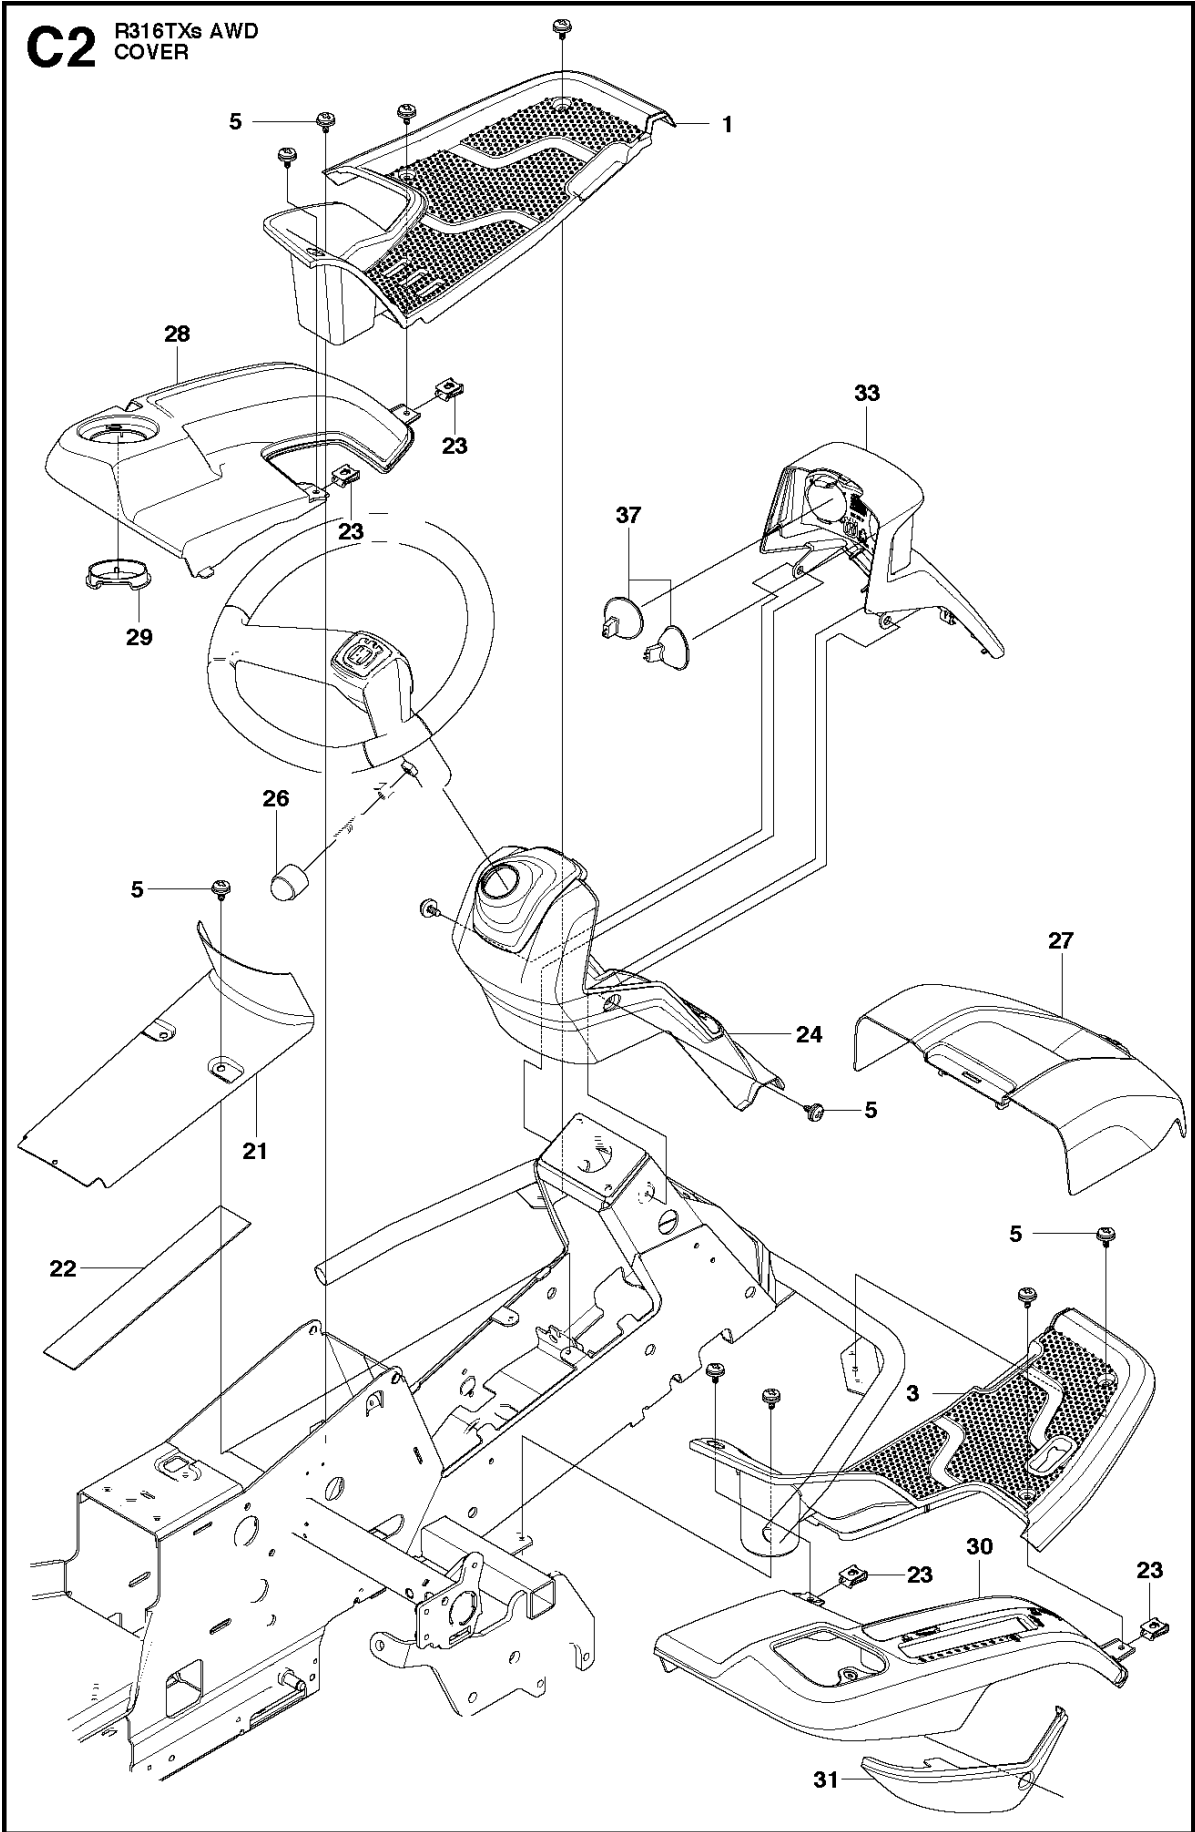

COVER

R316 TXs AWD, 967291901, 2015

Ref	Part No	Description	Remark	QTY KIT
1	577 72 93-01	FOOT PLATE		1
3	577 72 94-01	FOOT PLATE		1
5	544 40 05-01	SCREW		20
21	544 23 92-01	COVER		1
22	544 42 75-01	MAT		1
23	535 42 91-01	SPRING NUT		4
24	577 70 41-01	COVER		1
26	544 43 32-01	PROTECTIVE COVER		1
27	525 56 24-01	UNIT COVER		1
28	577 72 95-01	FENDER		1
29	577 76 45-01	LOCKING NUT		1
30	577 72 96-01	FENDER		1
31	577 73 75-01	CONTROL COVER		1
33	577 70 04-01	COVER		1
37	535 44 68-01	LAMP		2