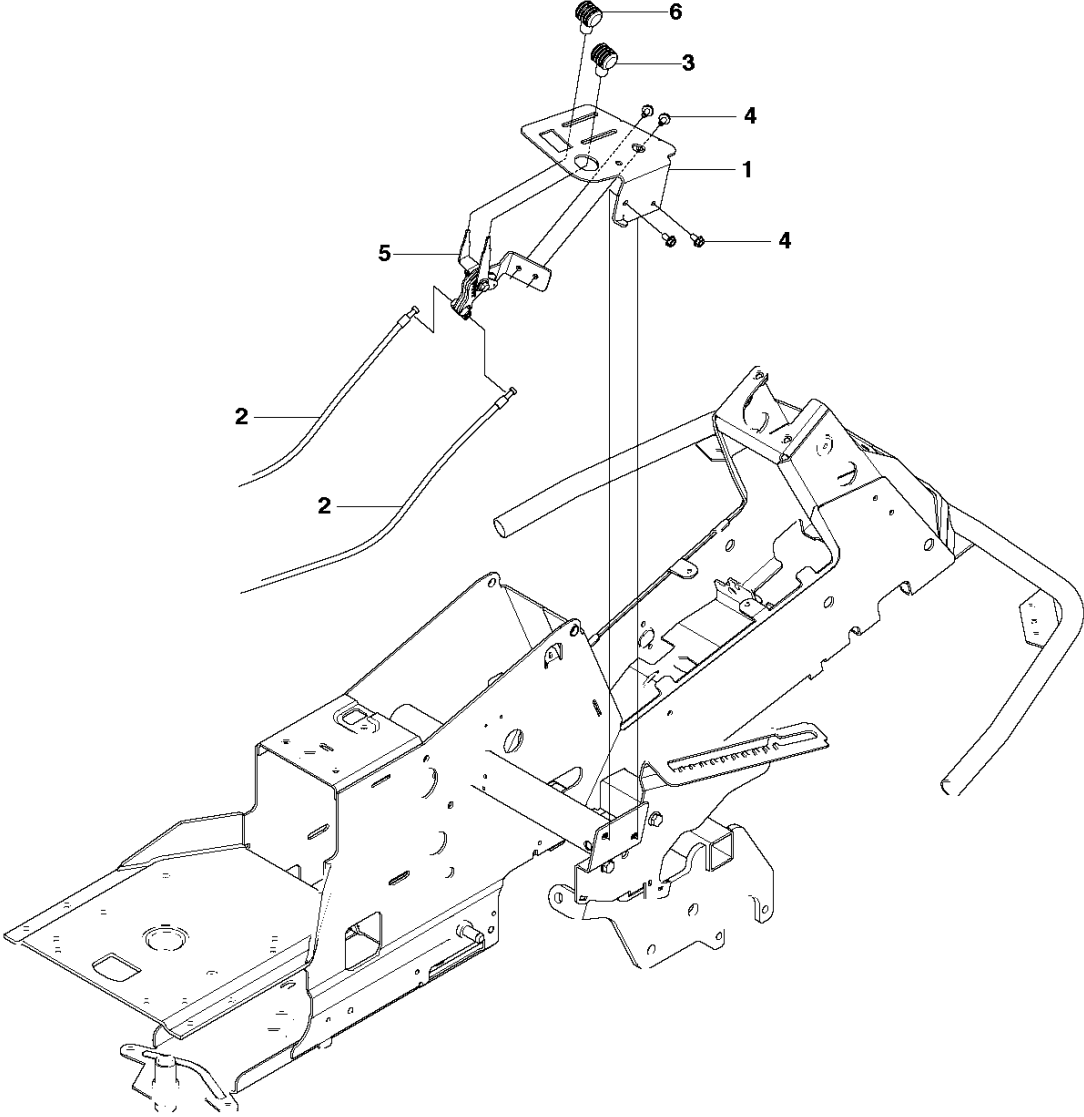

N R316TXs AWD
CONTROLS

CONTROLS

R316 TXs AWD, 967291901, 2015

Ref	Part No	Description	Remark	QTY KIT
1	578 03 31-01	SUPPORT		1
2	544 30 17-06	WIRE		2
3	506 88 91-01	KNOB		1
4	535 47 52-12	SCREW EHHFM		4
5	578 02 34-01	THROTTLE CONTROL		1
6	506 88 91-02	KNOB		1