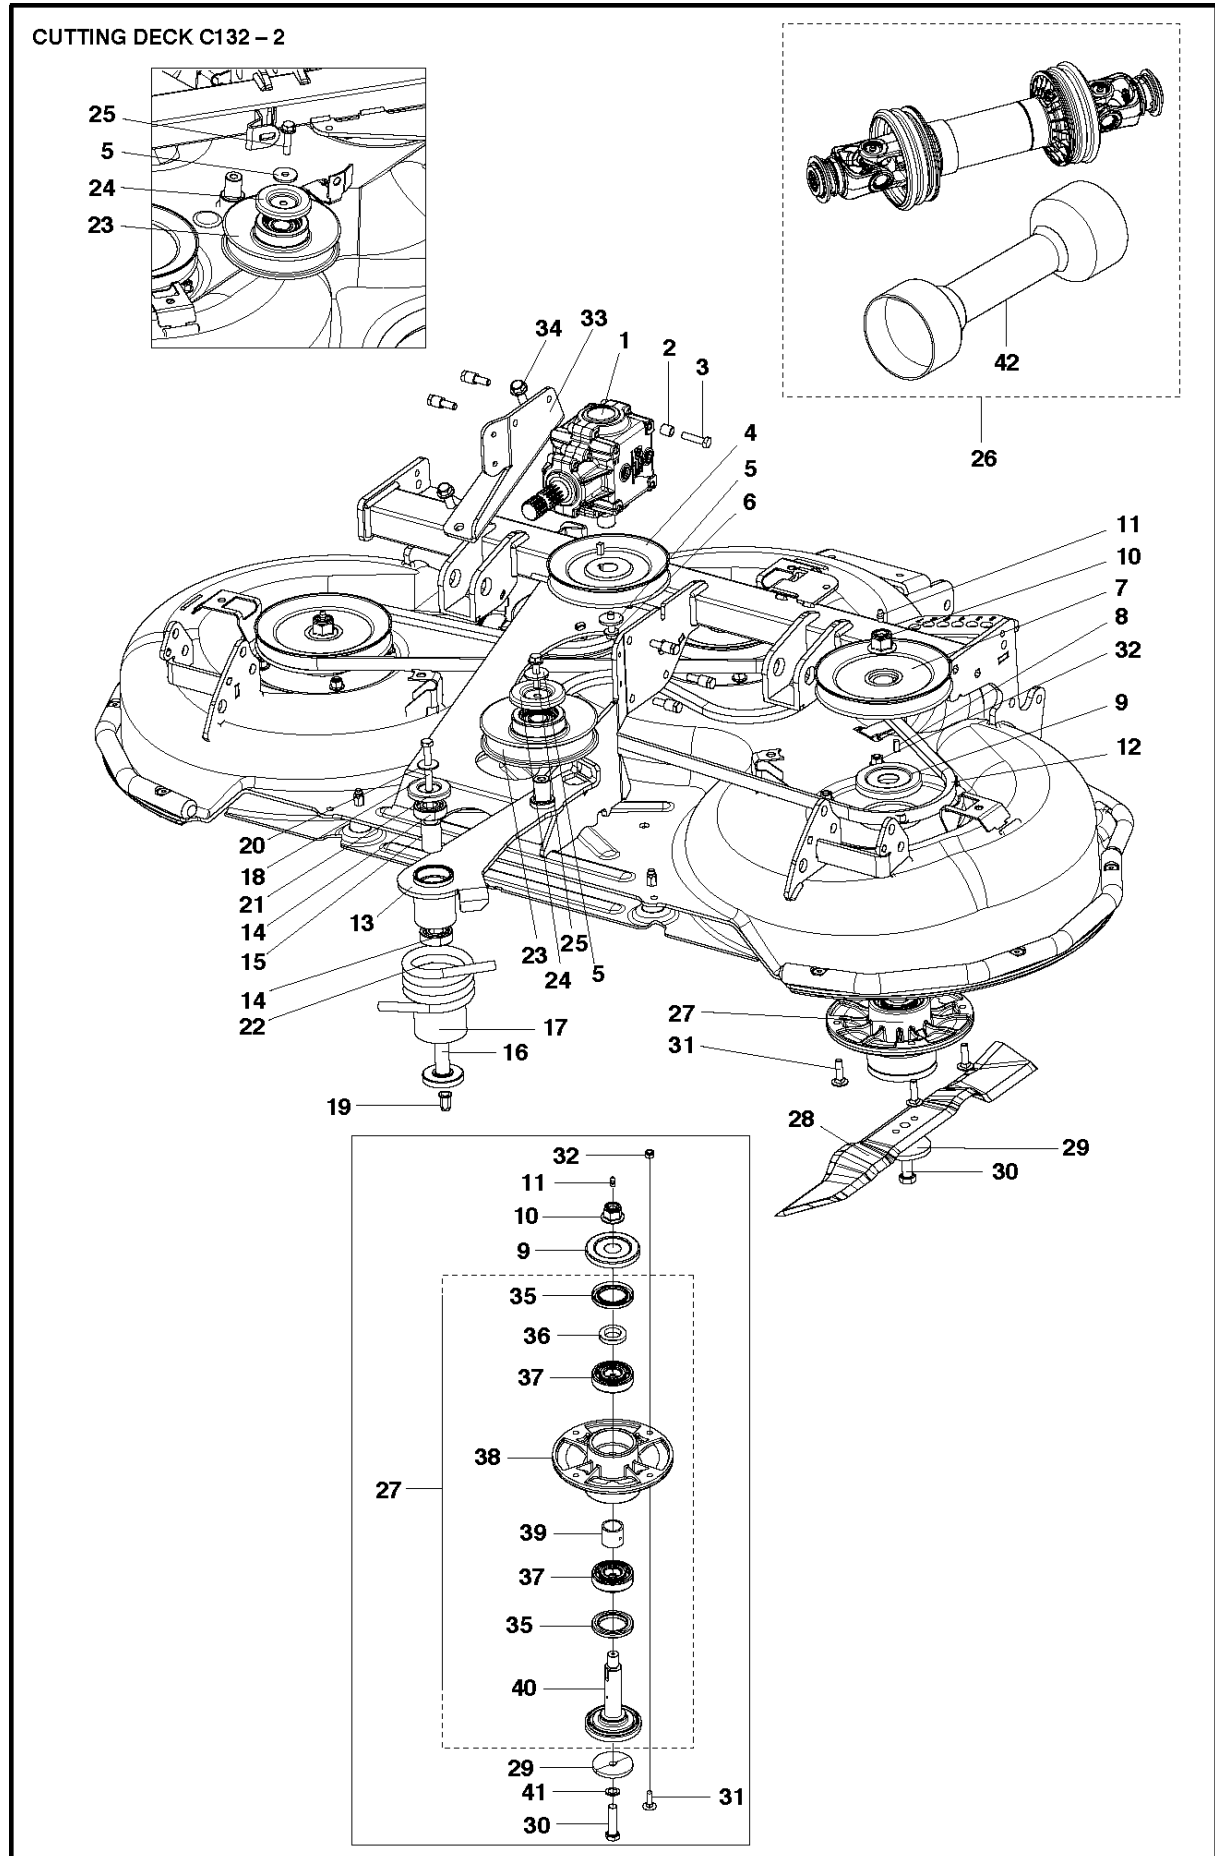

SPARE PARTS LIST

RIDERS

CUTTING DECK C132, 967293801,
2015-01

CUTTING DECK C132 - 6

Ref	Part No	Description	Remark	QTY KIT
1	574 85 62-02	SCREW		7
2	535 42 91-01	SPRING NUT		7
3	586 41 18-01	BELT COVER		1
4	586 41 19-01	BELT COVER		1
5	586 41 17-01	BELT COVER		1

52"/132CM CUTTING DECK

CUTTING DECK C132, 967293801, 2015-01

Ref	Part No	Description	Remark	QTY KIT
1	586 16 17-01	DECK SHELL ASSY		1
2	544 16 62-03	PLUG ASSY		1
3	506 57 01-07	SCREW EHHFM		3
4	506 91 62-03	BLIND RIVET NUT		3
5	586 22 55-01	REINFORCEMENT		2
6	586 22 54-01	WEAR PLATE		2
7	587 96 20-03	SCREW ITXCFSM		6
8	586 48 34-01	NUT CAP		6

Ref	Part No	Description	Remark	QTY	KIT
1	586 22 40-01	BEVEL GEAR		1	
2	585 87 73-01	SLEEVE		6	
3	504 02 13-02	SCREW		6	
4	585 14 51-02	PULLEY ASSY		1	
5	544 22 16-01	WASHER		3	
6	577 21 65-01	SCREW		1	
7	583 89 81-01	PULLEY ASSY		3	
8	506 53 35-01	PARALLEL KEY		4	
9	577 97 08-01	DUST COVER		3	
10	577 41 19-01	NUT FLANGE		3	
11	738 88 10-01	LUBRICATION NIPPLE		3	
12	585 87 75-01	BELT		1	
13	586 22 58-01	ARM		1	
14	738 22 03-19	BALL BEARING		2	
15	586 22 67-01	DISTANCE		1	
16	586 22 64-01	SHAFT		1	
17	525 46 56-01	SPACER		1	
18	725 24 69-51	SCREW EHHM		1	
19	506 91 62-03	BLIND RIVET NUT		1	
20	734 11 64-41	WASHER		1	
21	510 25 45-01	SHIELD		1	
22	586 22 61-01	SPRING		1	
23	585 12 81-01	BELT TENSIONER WHEEL ASSY		2	
24	587 48 83-01	DUST COVER		2	
25	506 57 01-06	SCREW EHHFM		2	
26	586 49 32-01	SHAFT ASSY		1	
27	577 16 22-01	BEARING HOUSING ASSY		3	
28	586 19 88-10	BLADE		3	
29	588 14 56-02	PLATE		3	
30	725 25 42-86	SCREW EHHM		3	
31	535 42 38-05	SCREW RSQM		12	
32	576 64 57-04	NUT FLANGE		12	
33	586 22 41-01	BRACKET		1	
34	506 67 54-01	SCREW EHHFM		2	
35	577 22 60-01	RADIAL SEAL		6	27
36	577 16 24-01	SPACER		3	27
37	580 39 80-01	BALL BEARING		6	27
38	578 01 61-01	BEARING HOUSING		3	27
39	577 20 78-01	SPACER		3	27
40	577 97 07-01	BLADE BRACKET		2	27
41	506 83 94-01	SPRING WASHER		3	
42	579 76 73-01	COVER ASSY		1	26