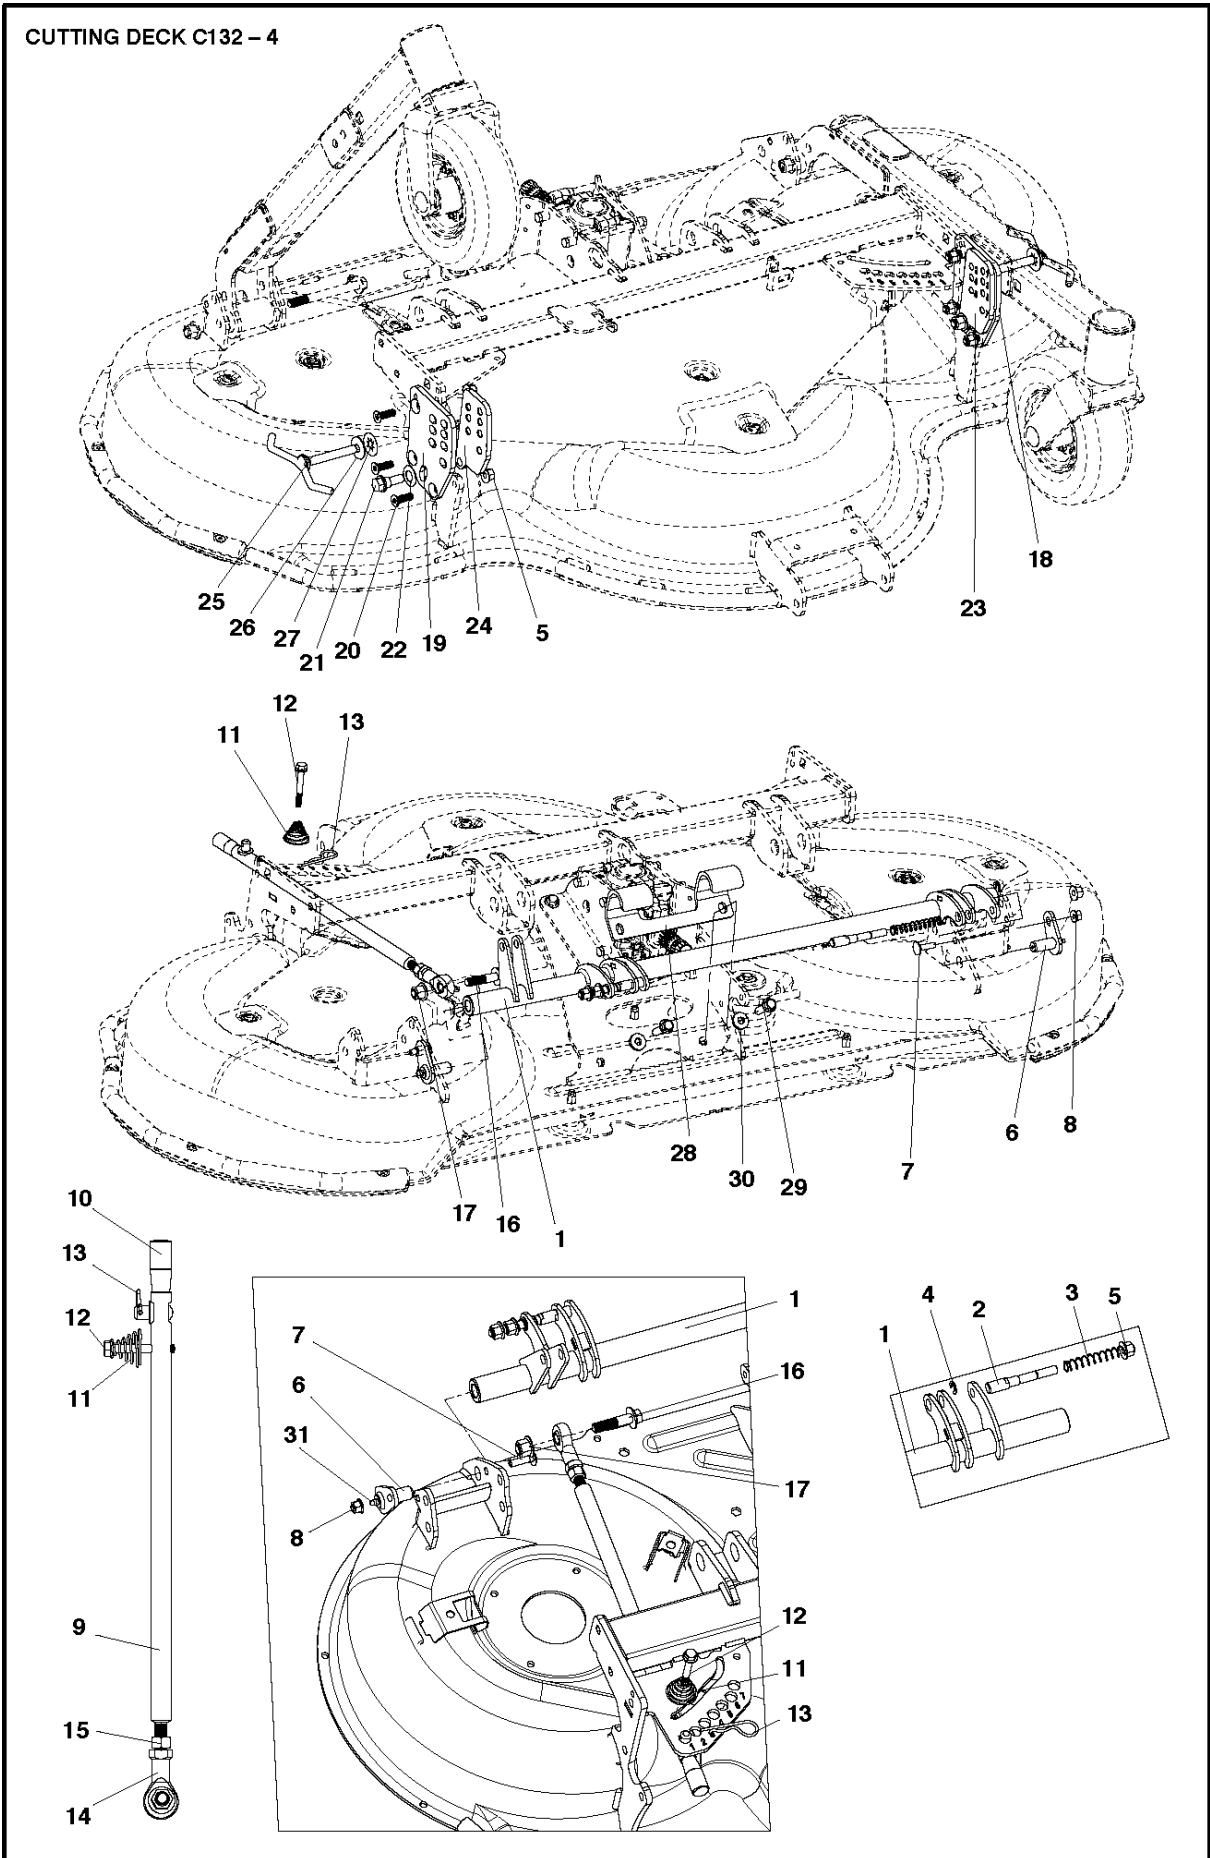

SPARE PARTS LIST

RIDERS

CUTTING DECK C132, 967293801,
2015-01

CUTTING DECK C132 - 6

Ref	Part No	Description	Remark	QTY KIT
1	574 85 62-02	SCREW		7
2	535 42 91-01	SPRING NUT		7
3	586 41 18-01	BELT COVER		1
4	586 41 19-01	BELT COVER		1
5	586 41 17-01	BELT COVER		1

52"/132CM CUTTING DECK

CUTTING DECK C132, 967293801, 2015-01

Ref	Part No	Description	Remark	QTY KIT
1	586 16 17-01	DECK SHELL ASSY		1
2	544 16 62-03	PLUG ASSY		1
3	506 57 01-07	SCREW EHHFM		3
4	506 91 62-03	BLIND RIVET NUT		3
5	586 22 55-01	REINFORCEMENT		2
6	586 22 54-01	WEAR PLATE		2
7	587 96 20-03	SCREW ITXCFSM		6
8	586 48 34-01	NUT CAP		6

Ref	Part No	Description	Remark	QTY	KIT
1	586 22 40-01	BEVEL GEAR		1	
2	585 87 73-01	SLEEVE		6	
3	504 02 13-02	SCREW		6	
4	585 14 51-02	PULLEY ASSY		1	
5	544 22 16-01	WASHER		3	
6	577 21 65-01	SCREW		1	
7	583 89 81-01	PULLEY ASSY		3	
8	506 53 35-01	PARALLEL KEY		4	
9	577 97 08-01	DUST COVER		3	
10	577 41 19-01	NUT FLANGE		3	
11	738 88 10-01	LUBRICATION NIPPLE		3	
12	585 87 75-01	BELT		1	
13	586 22 58-01	ARM		1	
14	738 22 03-19	BALL BEARING		2	
15	586 22 67-01	DISTANCE		1	
16	586 22 64-01	SHAFT		1	
17	525 46 56-01	SPACER		1	
18	725 24 69-51	SCREW EHHM		1	
19	506 91 62-03	BLIND RIVET NUT		1	
20	734 11 64-41	WASHER		1	
21	510 25 45-01	SHIELD		1	
22	586 22 61-01	SPRING		1	
23	585 12 81-01	BELT TENSIONER WHEEL ASSY		2	
24	587 48 83-01	DUST COVER		2	
25	506 57 01-06	SCREW EHHFM		2	
26	586 49 32-01	SHAFT ASSY		1	
27	577 16 22-01	BEARING HOUSING ASSY		3	
28	586 19 88-10	BLADE		3	
29	588 14 56-02	PLATE		3	
30	725 25 42-86	SCREW EHHM		3	
31	535 42 38-05	SCREW RSQM		12	
32	576 64 57-04	NUT FLANGE		12	
33	586 22 41-01	BRACKET		1	
34	506 67 54-01	SCREW EHHFM		2	
35	577 22 60-01	RADIAL SEAL		6	27
36	577 16 24-01	SPACER		3	27
37	580 39 80-01	BALL BEARING		6	27
38	578 01 61-01	BEARING HOUSING		3	27
39	577 20 78-01	SPACER		3	27
40	577 97 07-01	BLADE BRACKET		2	27
41	506 83 94-01	SPRING WASHER		3	
42	579 76 73-01	COVER ASSY		1	26