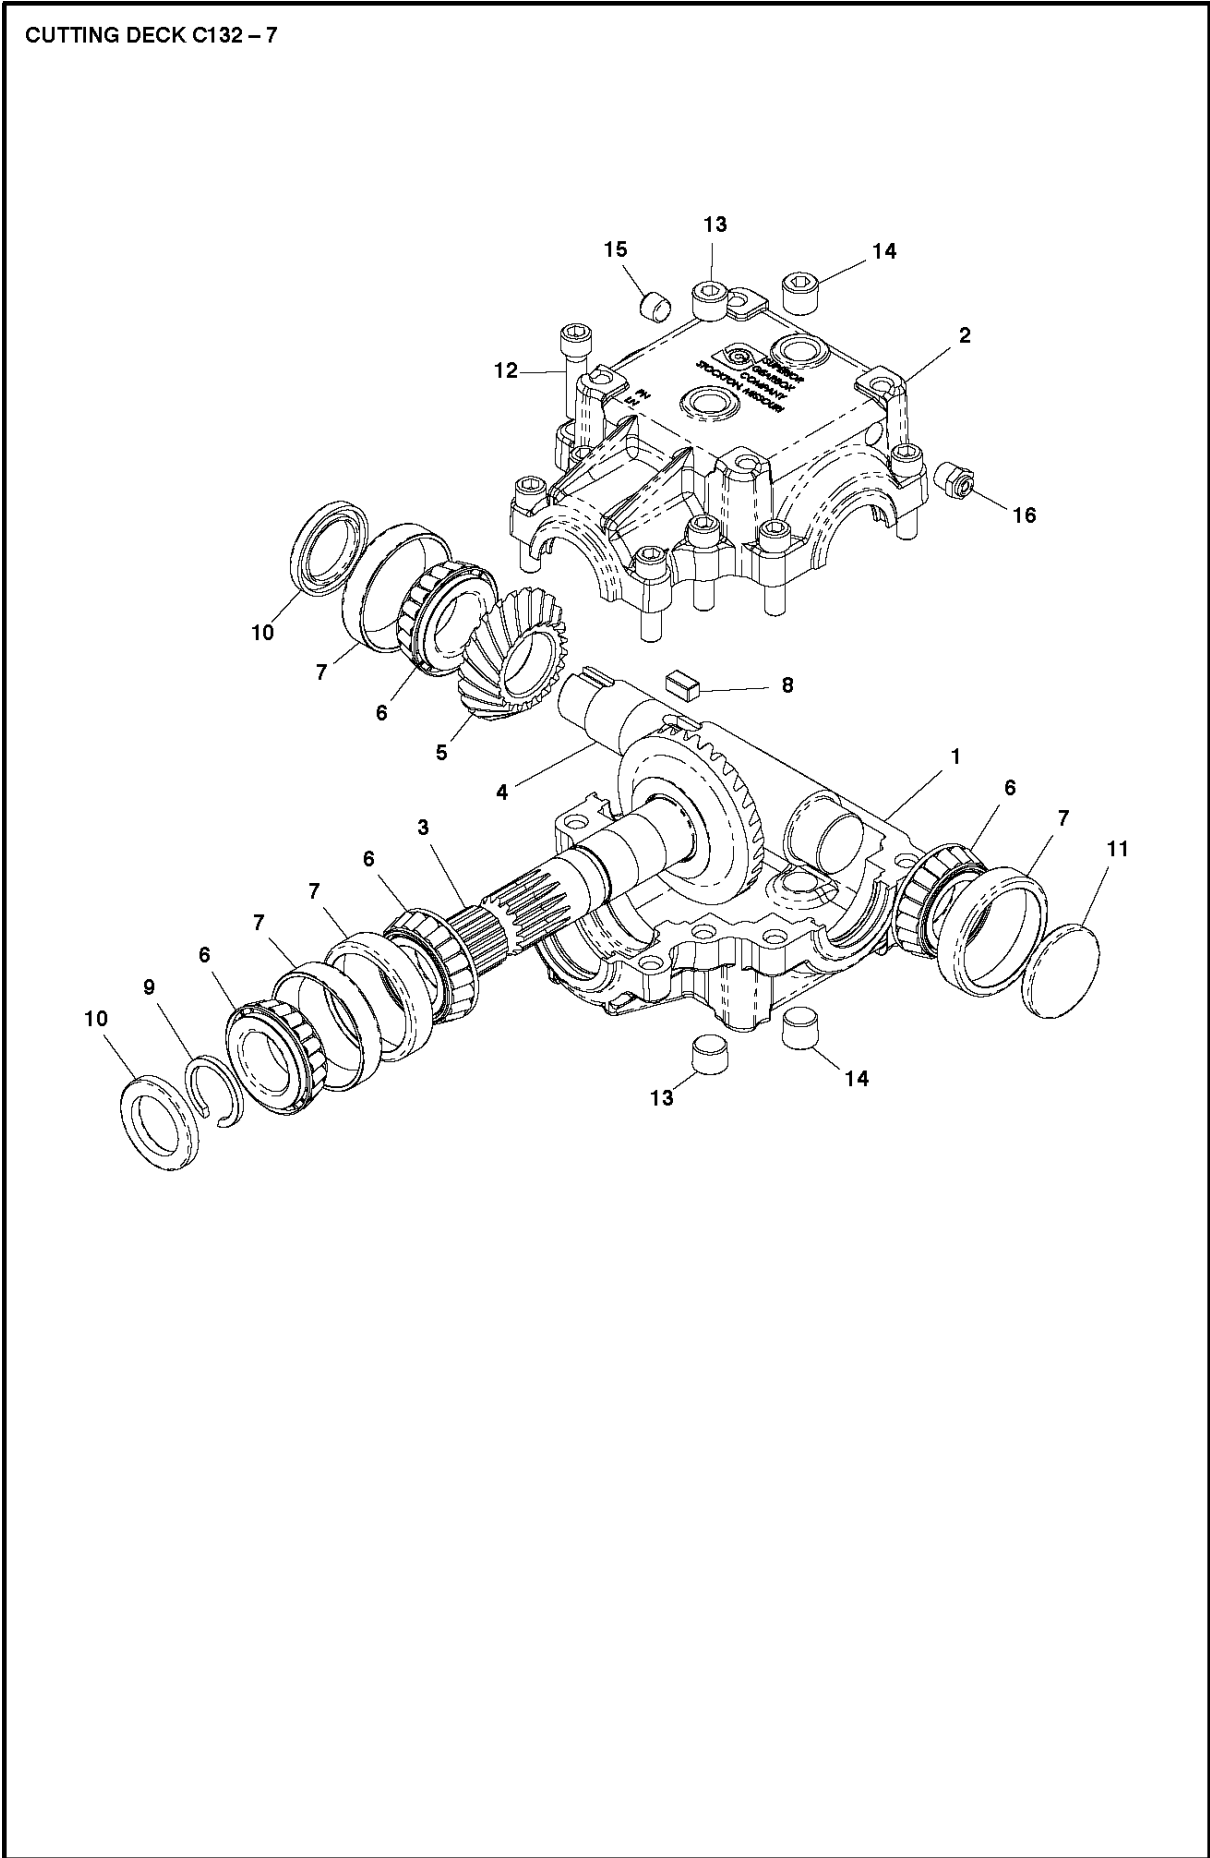

52"/132CM CUTTING DECK

CUTTING DECK C132, 967293801, 2015-01

Ref	Part No	Description	Remark	QTY KIT
1	588 42 19-01	HOUSING		1
2	588 42 20-01	HOUSING		1
3	588 42 21-01	SHAFT		1
4	588 42 22-01	SHAFT		1
5	588 42 23-01	GEAR		1
6	588 42 24-01	BEARING		4
7	588 42 25-01	BEARING RING		4
8	588 42 26-01	KEY		1
9	588 42 27-01	RETAINER RING		1
10	588 42 28-01	SEAL		2
11	588 42 29-01	CAP		1
12	588 42 30-01	BOLT		8
13	588 42 31-01	PLUG		2
14	588 42 32-01	PLUG		2
15	588 42 33-01	PLUG		1
16	588 42 35-01	PLUG		6