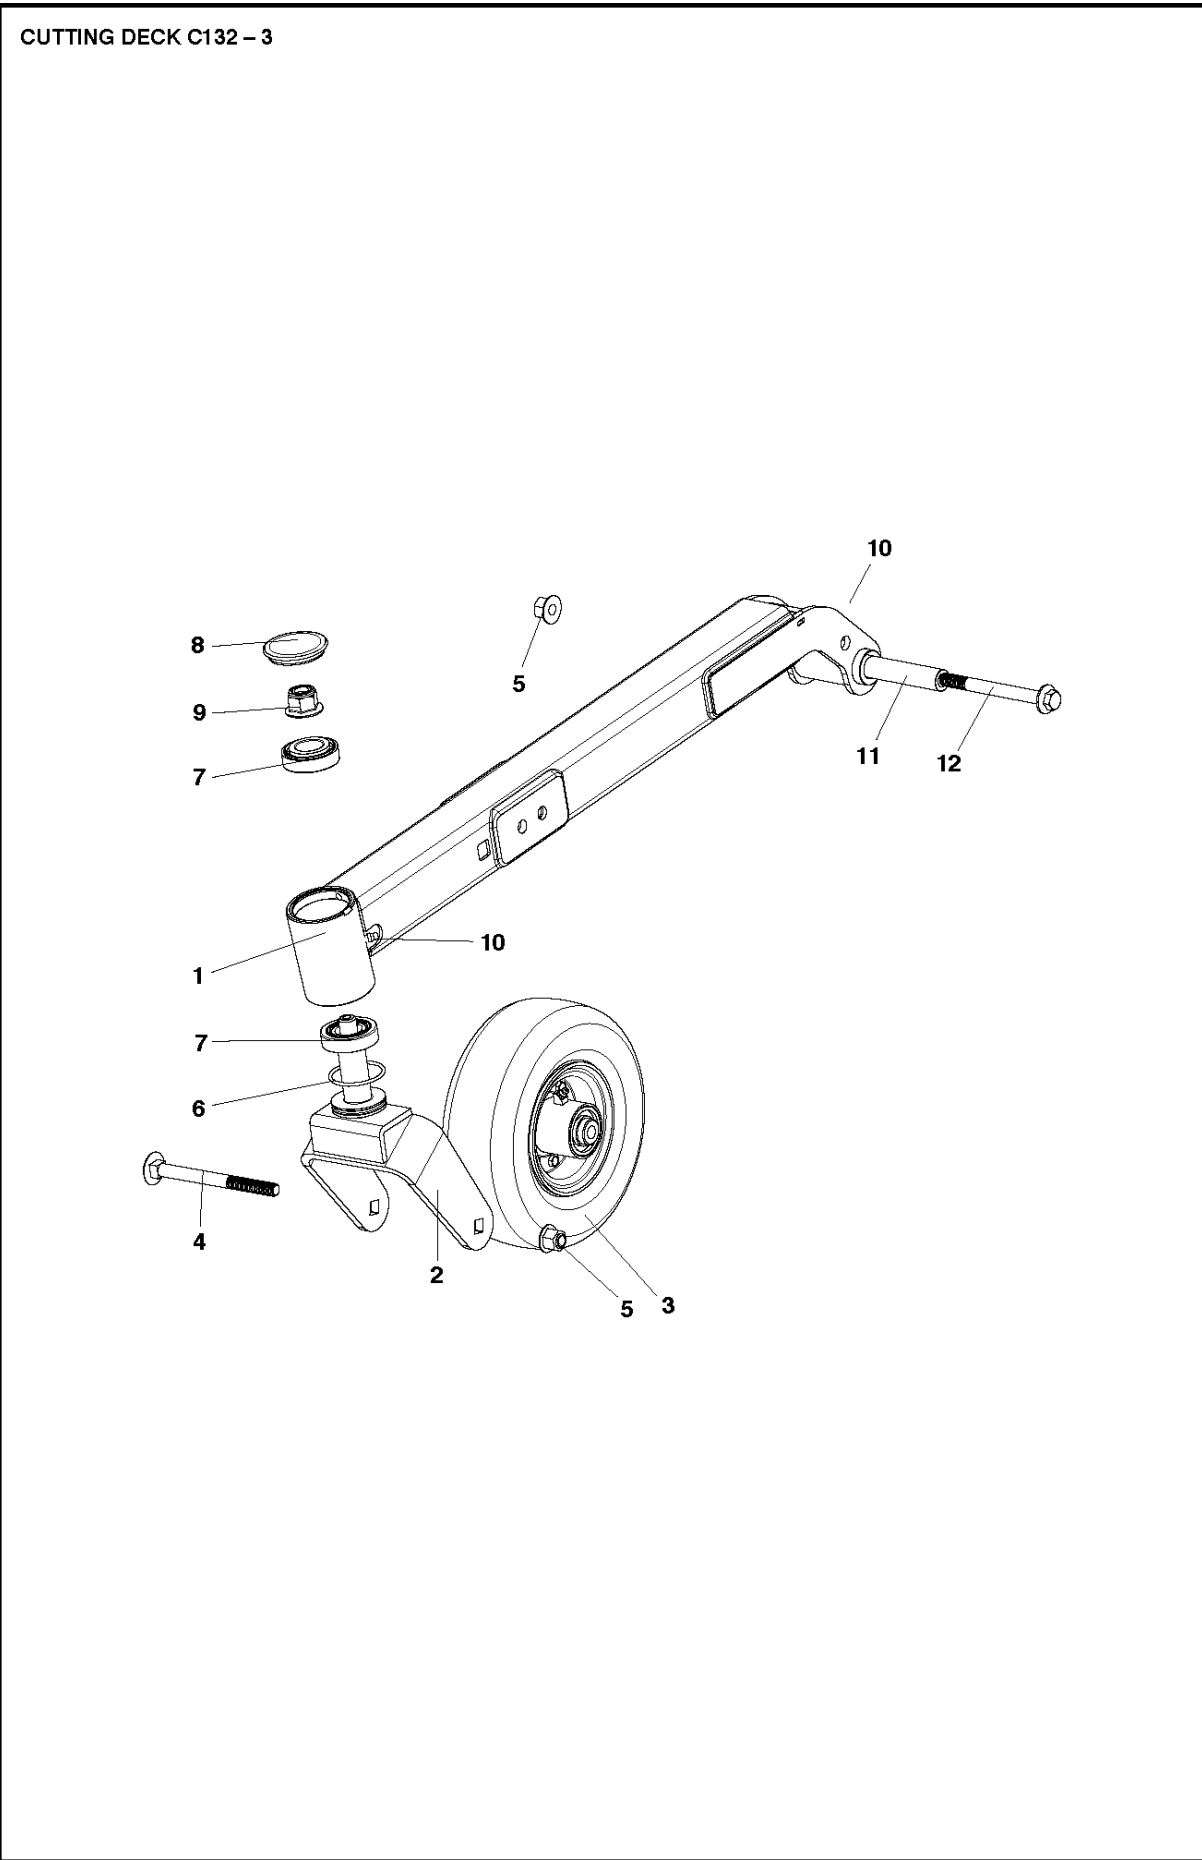

SPARE PARTS LIST

RIDERS

CUTTING DECK C132, 967293801,
2015-01

CUTTING DECK C132 - 6

Ref	Part No	Description	Remark	QTY KIT
1	574 85 62-02	SCREW		7
2	535 42 91-01	SPRING NUT		7
3	586 41 18-01	BELT COVER		1
4	586 41 19-01	BELT COVER		1
5	586 41 17-01	BELT COVER		1

52"/132CM CUTTING DECK

CUTTING DECK C132, 967293801, 2015-01

Ref	Part No	Description	Remark	QTY KIT
1	586 16 17-01	DECK SHELL ASSY		1
2	544 16 62-03	PLUG ASSY		1
3	506 57 01-07	SCREW EHHFM		3
4	506 91 62-03	BLIND RIVET NUT		3
5	586 22 55-01	REINFORCEMENT		2
6	586 22 54-01	WEAR PLATE		2
7	587 96 20-03	SCREW ITXCFSM		6
8	586 48 34-01	NUT CAP		6

Ref	Part No	Description	Remark	QTY	KIT
1	586 22 40-01	BEVEL GEAR		1	
2	585 87 73-01	SLEEVE		6	
3	504 02 13-02	SCREW		6	
4	585 14 51-02	PULLEY ASSY		1	
5	544 22 16-01	WASHER		3	
6	577 21 65-01	SCREW		1	
7	583 89 81-01	PULLEY ASSY		3	
8	506 53 35-01	PARALLEL KEY		4	
9	577 97 08-01	DUST COVER		3	
10	577 41 19-01	NUT FLANGE		3	
11	738 88 10-01	LUBRICATION NIPPLE		3	
12	585 87 75-01	BELT		1	
13	586 22 58-01	ARM		1	
14	738 22 03-19	BALL BEARING		2	
15	586 22 67-01	DISTANCE		1	
16	586 22 64-01	SHAFT		1	
17	525 46 56-01	SPACER		1	
18	725 24 69-51	SCREW EHHM		1	
19	506 91 62-03	BLIND RIVET NUT		1	
20	734 11 64-41	WASHER		1	
21	510 25 45-01	SHIELD		1	
22	586 22 61-01	SPRING		1	
23	585 12 81-01	BELT TENSIONER WHEEL ASSY		2	
24	587 48 83-01	DUST COVER		2	
25	506 57 01-06	SCREW EHHFM		2	
26	586 49 32-01	SHAFT ASSY		1	
27	577 16 22-01	BEARING HOUSING ASSY		3	
28	586 19 88-10	BLADE		3	
29	588 14 56-02	PLATE		3	
30	725 25 42-86	SCREW EHHM		3	
31	535 42 38-05	SCREW RSQM		12	
32	576 64 57-04	NUT FLANGE		12	
33	586 22 41-01	BRACKET		1	
34	506 67 54-01	SCREW EHHFM		2	
35	577 22 60-01	RADIAL SEAL		6	27
36	577 16 24-01	SPACER		3	27
37	580 39 80-01	BALL BEARING		6	27
38	578 01 61-01	BEARING HOUSING		3	27
39	577 20 78-01	SPACER		3	27
40	577 97 07-01	BLADE BRACKET		2	27
41	506 83 94-01	SPRING WASHER		3	
42	579 76 73-01	COVER ASSY		1	26