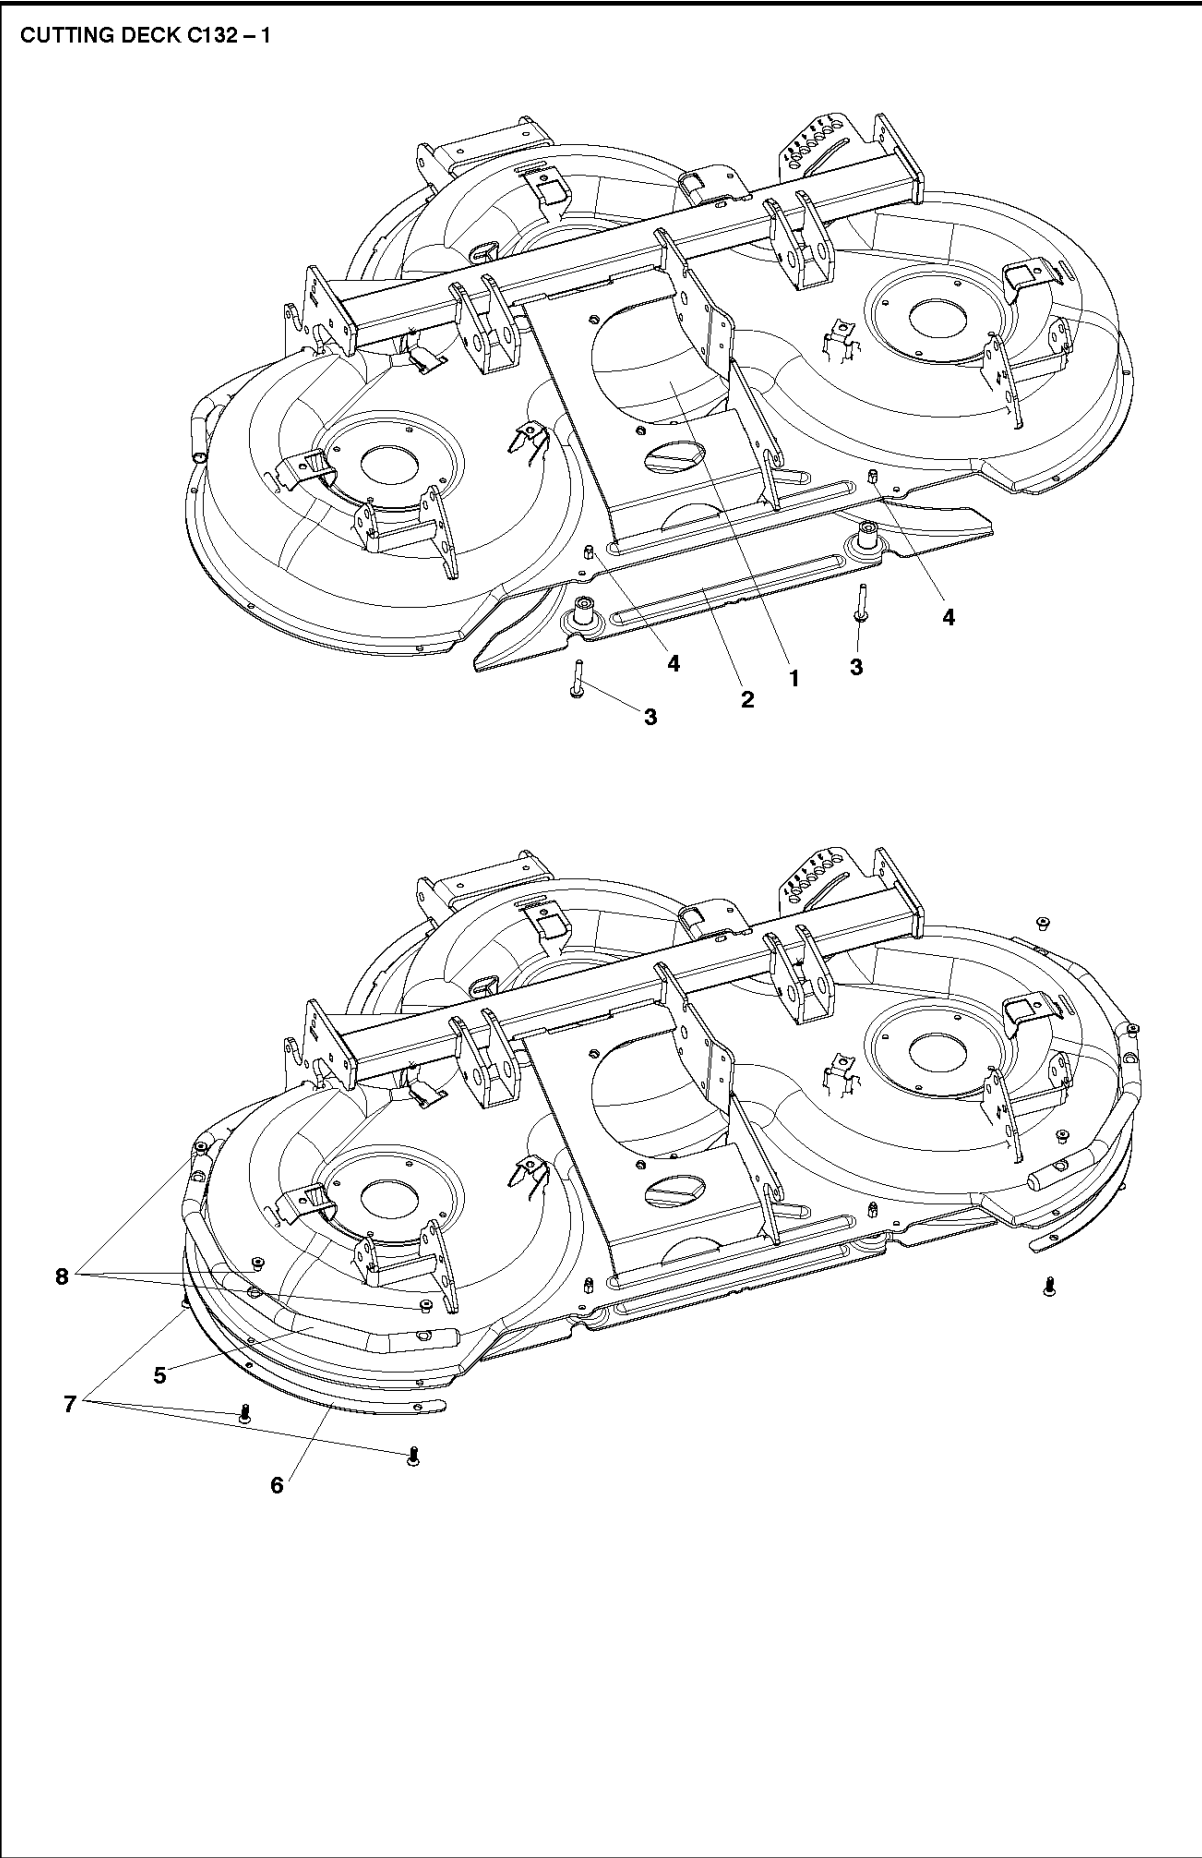

SPARE PARTS LIST

RIDERS

CUTTING DECK C132, 967293801,
2015-01

CUTTING DECK C132 - 6

Ref	Part No	Description	Remark	QTY KIT
1	574 85 62-02	SCREW		7
2	535 42 91-01	SPRING NUT		7
3	586 41 18-01	BELT COVER		1
4	586 41 19-01	BELT COVER		1
5	586 41 17-01	BELT COVER		1

52"/132CM CUTTING DECK

CUTTING DECK C132, 967293801, 2015-01

Ref	Part No	Description	Remark	QTY KIT
1	586 16 17-01	DECK SHELL ASSY		1
2	544 16 62-03	PLUG ASSY		1
3	506 57 01-07	SCREW EHHFM		3
4	506 91 62-03	BLIND RIVET NUT		3
5	586 22 55-01	REINFORCEMENT		2
6	586 22 54-01	WEAR PLATE		2
7	587 96 20-03	SCREW ITXCFSM		6
8	586 48 34-01	NUT CAP		6

52"/132CM CUTTING DECK

CUTTING DECK C132, 967293801, 2015-01

Ref	Part No	Description	Remark	QTY KIT
1	586 19 43-02	SUPPORTING ARM		1
2	586 22 24-01	FORK		1
3	585 06 62-01	PIVOT WHEEL ASSY		1
4	586 88 36-01	SCREW RSQM		1
5	576 64 57-06	NUT FLANGE		2
6	586 55 87-01	O-RING		1
7	586 55 86-01	ROLLER BEARING		2
8	586 22 20-01	DUST COVER		1
9	577 41 19-01	NUT FLANGE		1
10	738 88 10-01	LUBRICATION NIPPLE		2
11	586 23 67-01	DISTANCE		1
12	576 65 48-12	SCREW EHHFM		1