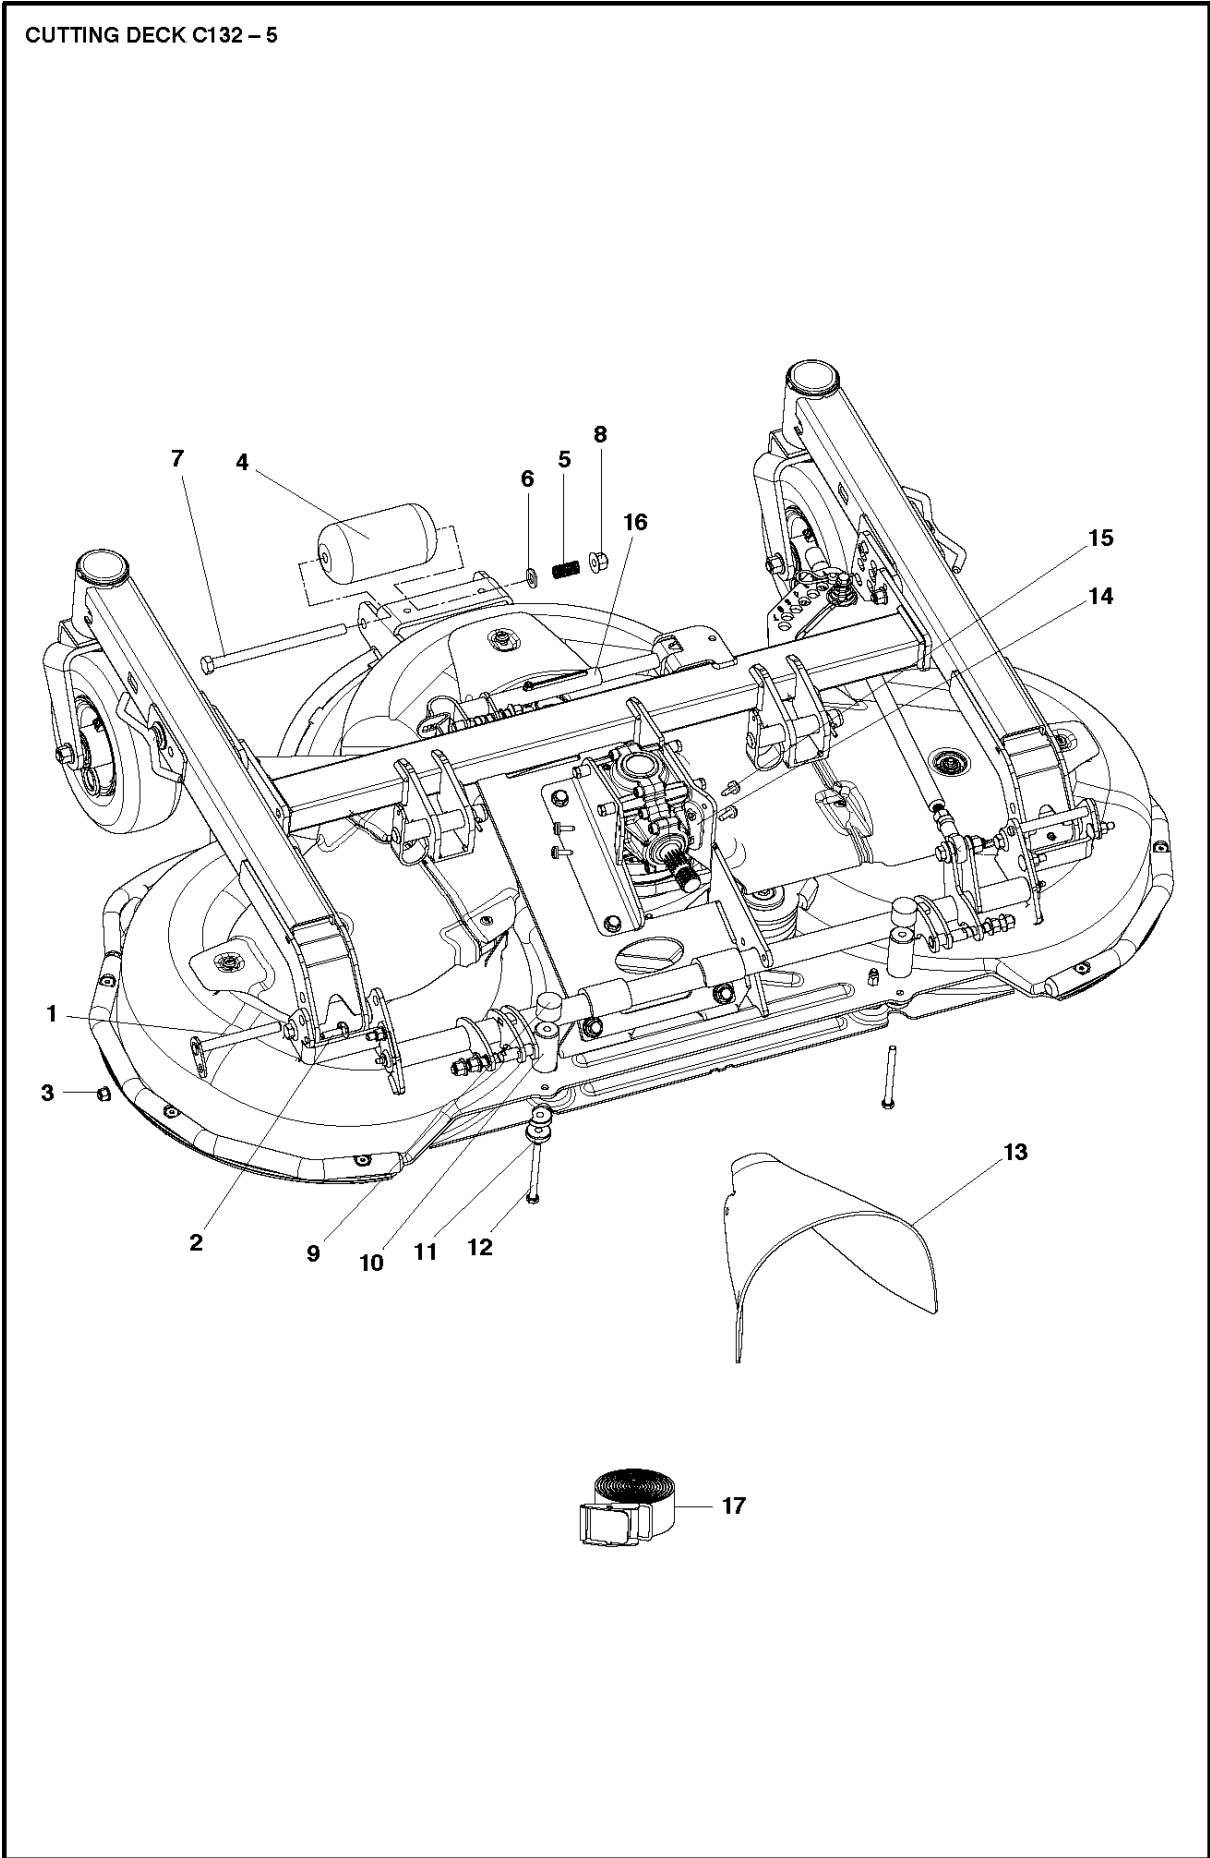

52"/132CM CUTTING DECK

CUTTING DECK C132, 967293801, 2015-01

Ref	Part No	Description	Remark	QTY KIT
1	587 70 35-01	COTTER		2
2	535 42 38-05	SCREW RSQM		2
3	576 64 57-04	NUT FLANGE		2
4	586 87 02-01	ROLLER		1
5	586 98 98-01	SPRING		1
6	734 11 78-01	WASHER		1
7	544 22 10-01	SCREW EHHM		1
8	576 64 57-06	NUT FLANGE		1
9	544 25 21-02	ANTIVIBRATION ELEMENT		2
10	586 31 61-01	SLEEVE		2
11	586 31 65-01	DISTANCE		4
12	725 24 69-51	SCREW EHHM		2
13	586 23 59-01	COVER		1
14	586 23 63-01	HOLDER ASSY		2
15	574 85 62-02	SCREW		4
16	586 55 52-01	STAY		1
17	580 42 86-01	STRAP		1