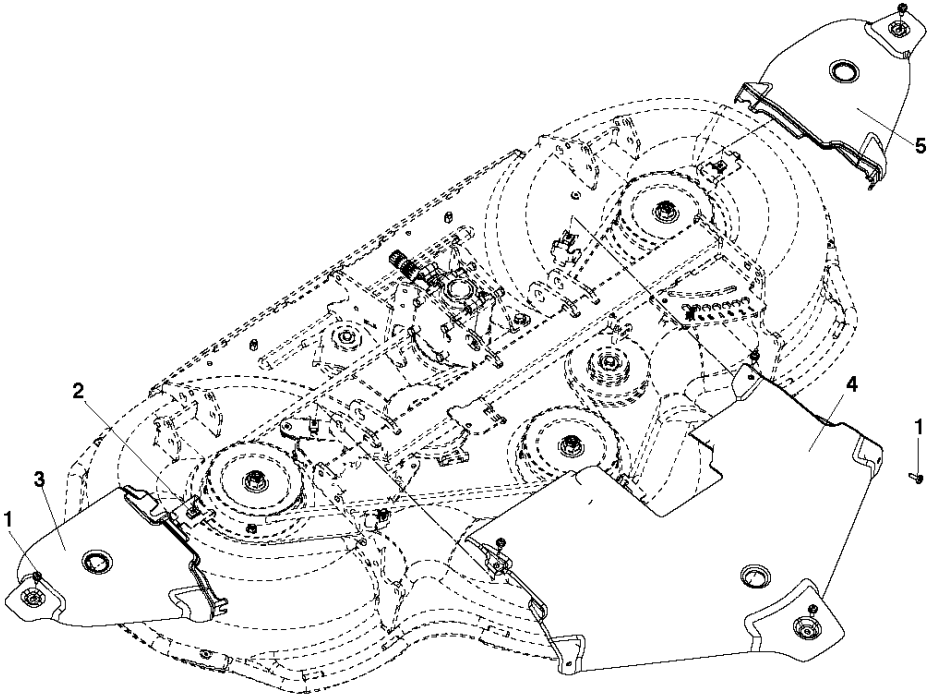

SPARE PARTS LIST

RIDERS

CUTTING DECK C132, 967293801,
2015-01

CUTTING DECK C132 - 6

Ref	Part No	Description	Remark	QTY KIT
1	574 85 62-02	SCREW		7
2	535 42 91-01	SPRING NUT		7
3	586 41 18-01	BELT COVER		1
4	586 41 19-01	BELT COVER		1
5	586 41 17-01	BELT COVER		1

52"/132CM CUTTING DECK

CUTTING DECK C132, 967293801, 2015-01

Ref	Part No	Description	Remark	QTY KIT
1	586 16 17-01	DECK SHELL ASSY		1
2	544 16 62-03	PLUG ASSY		1
3	506 57 01-07	SCREW EHHFM		3
4	506 91 62-03	BLIND RIVET NUT		3
5	586 22 55-01	REINFORCEMENT		2
6	586 22 54-01	WEAR PLATE		2
7	587 96 20-03	SCREW ITXCFSM		6
8	586 48 34-01	NUT CAP		6

Ref	Part No	Description	Remark	QTY	KIT
1	586 22 40-01	BEVEL GEAR		1	
2	585 87 73-01	SLEEVE		6	
3	504 02 13-02	SCREW		6	
4	585 14 51-02	PULLEY ASSY		1	
5	544 22 16-01	WASHER		3	
6	577 21 65-01	SCREW		1	
7	583 89 81-01	PULLEY ASSY		3	
8	506 53 35-01	PARALLEL KEY		4	
9	577 97 08-01	DUST COVER		3	
10	577 41 19-01	NUT FLANGE		3	
11	738 88 10-01	LUBRICATION NIPPLE		3	
12	585 87 75-01	BELT		1	
13	586 22 58-01	ARM		1	
14	738 22 03-19	BALL BEARING		2	
15	586 22 67-01	DISTANCE		1	
16	586 22 64-01	SHAFT		1	
17	525 46 56-01	SPACER		1	
18	725 24 69-51	SCREW EHHM		1	
19	506 91 62-03	BLIND RIVET NUT		1	
20	734 11 64-41	WASHER		1	
21	510 25 45-01	SHIELD		1	
22	586 22 61-01	SPRING		1	
23	585 12 81-01	BELT TENSIONER WHEEL ASSY		2	
24	587 48 83-01	DUST COVER		2	
25	506 57 01-06	SCREW EHHFM		2	
26	586 49 32-01	SHAFT ASSY		1	
27	577 16 22-01	BEARING HOUSING ASSY		3	
28	586 19 88-10	BLADE		3	
29	588 14 56-02	PLATE		3	
30	725 25 42-86	SCREW EHHM		3	
31	535 42 38-05	SCREW RSQM		12	
32	576 64 57-04	NUT FLANGE		12	
33	586 22 41-01	BRACKET		1	
34	506 67 54-01	SCREW EHHFM		2	
35	577 22 60-01	RADIAL SEAL		6	27
36	577 16 24-01	SPACER		3	27
37	580 39 80-01	BALL BEARING		6	27
38	578 01 61-01	BEARING HOUSING		3	27
39	577 20 78-01	SPACER		3	27
40	577 97 07-01	BLADE BRACKET		2	27
41	506 83 94-01	SPRING WASHER		3	
42	579 76 73-01	COVER ASSY		1	26