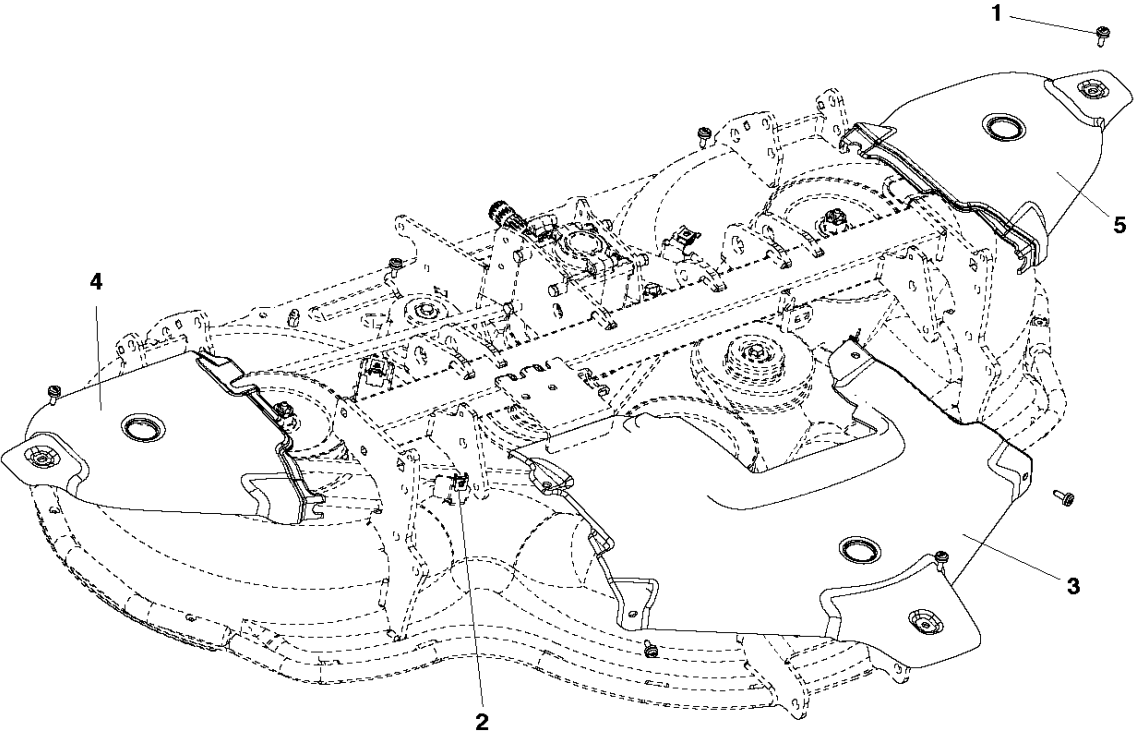

CUTTING DECK C132 X - 6

52"/132CM CUTTING DECK

CUTTING DECK C132 X, 967294001, 2015-04

Ref	Part No	Description	Remark	QTY KIT
1	586 22 40-01	BEVEL GEAR		6
2	585 87 73-01	SLEEVE		6
3	504 02 13-02	SCREW		1
4	585 14 51-02	PULLEY ASSY		1
5	544 22 16-01	WASHER		1