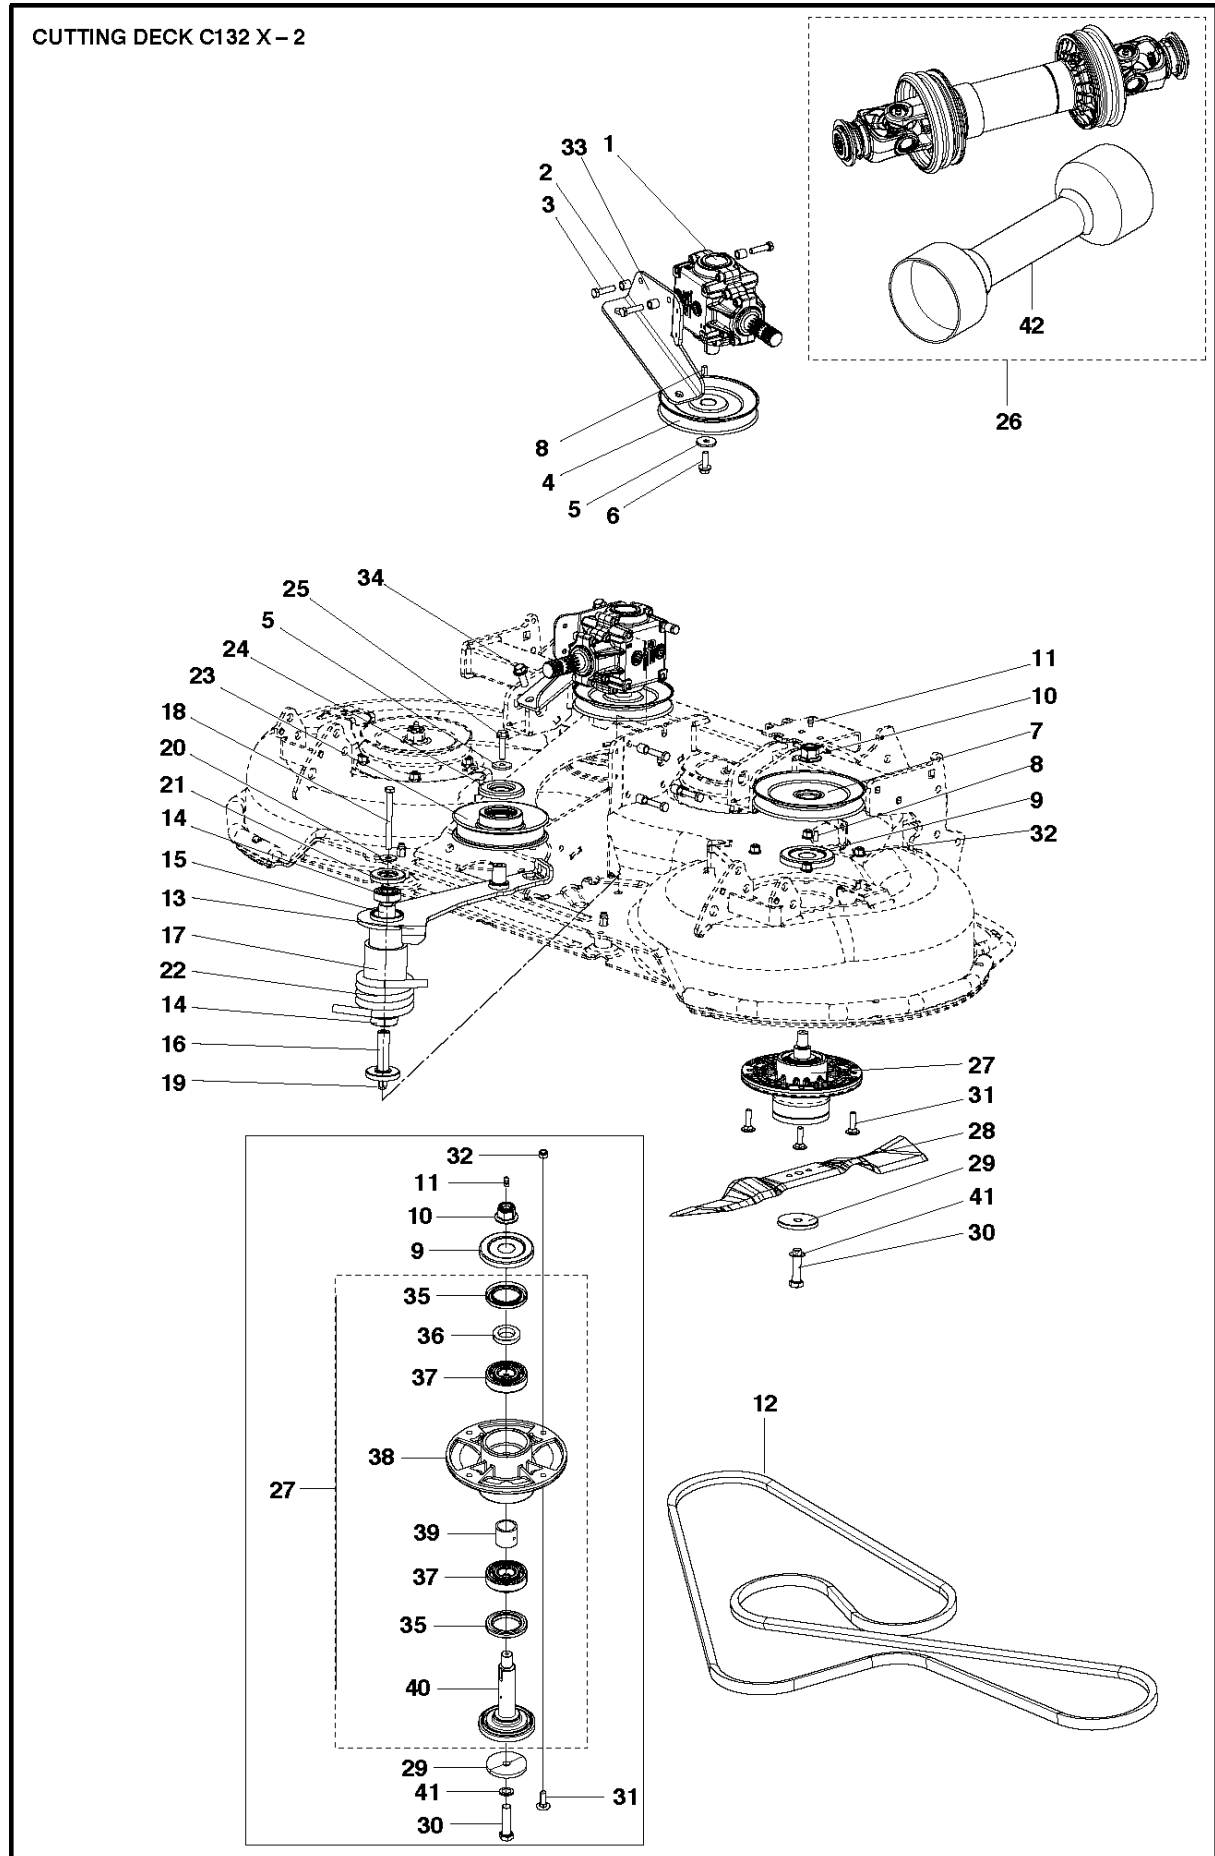

Ref	Part No	Description	Remark	QTY	KIT
1	586 22 40-01	BEVEL GEAR		1	
2	585 87 73-01	SLEEVE		6	
3	504 02 13-02	SCREW		6	
4	585 14 51-02	PULLEY ASSY		1	
5	544 22 16-01	WASHER		3	
6	577 21 65-01	SCREW		1	
7	583 89 81-01	PULLEY ASSY		3	
8	506 53 35-01	PARALLEL KEY		4	
9	577 97 08-01	DUST COVER		3	
10	577 41 19-01	NUT FLANGE		3	
11	738 88 10-01	LUBRICATION NIPPLE		3	
12	585 87 75-01	BELT		1	
13	586 22 58-01	ARM		1	
14	738 22 03-19	BALL BEARING		2	
15	586 22 67-01	DISTANCE		1	
16	586 22 64-01	SHAFT		1	
17	525 46 56-01	SPACER		1	
18	725 24 69-51	SCREW EHHM		1	
19	506 91 62-03	BLIND RIVET NUT		1	
20	734 11 64-41	WASHER		1	
21	510 25 45-01	SHIELD		1	
22	586 22 61-01	SPRING		1	
23	585 12 81-01	BELT TENSIONER WHEEL ASSY		2	
24	587 48 83-01	DUST COVER		2	
25	506 57 01-06	SCREW EHHFM		2	
26	586 49 32-01	SHAFT ASSY		1	
27	577 16 22-01	BEARING HOUSING ASSY		3	
28	586 19 88-10	BLADE		3	
29	588 14 56-02	PLATE		3	
30	725 25 42-86	SCREW EHHM		3	
31	535 42 38-05	SCREW RSQM		12	
32	576 64 57-04	NUT FLANGE		12	
33	586 22 41-01	BRACKET		1	
34	506 67 54-01	SCREW EHHFM		2	
35	577 22 60-01	RADIAL SEAL		6	27
36	577 16 24-01	SPACER		3	27
37	580 39 80-01	BALL BEARING		6	27
38	578 01 61-01	BEARING HOUSING		3	27
39	577 20 78-01	SPACER		3	27
40	577 97 07-01	BLADE BRACKET		2	27
41	506 83 94-01	SPRING WASHER		3	
42	579 76 73-01	COVER ASSY		1	26