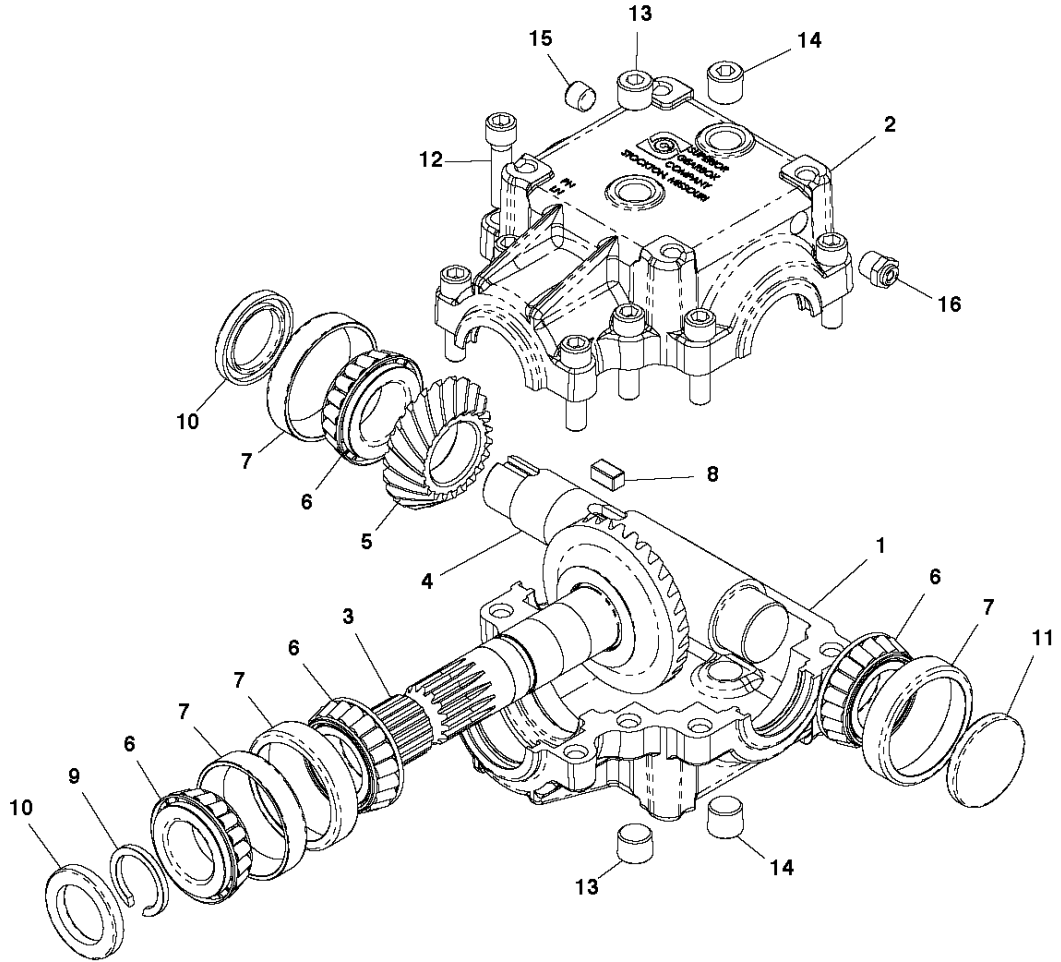

CUTTING DECK C132 X - 7

52"/132CM CUTTING DECK

CUTTING DECK C132 X, 967294001, 2015-04

Ref	Part No	Description	Remark	QTY KIT
1	588 42 19-01	HOUSING		1
2	588 42 20-01	HOUSING		1
3	588 42 21-01	SHAFT		1
4	588 42 22-01	SHAFT		1
5	588 42 23-01	GEAR		1
6	588 42 24-01	BEARING		4
7	588 42 25-01	BEARING RING		4
8	588 42 26-01	KEY		1
9	588 42 27-01	RETAINER RING		1
10	588 42 28-01	SEAL		2
11	588 42 29-01	CAP		1
12	588 42 30-01	BOLT		8
13	588 42 31-01	PLUG		2
14	588 42 32-01	PLUG		2
15	588 42 33-01	PLUG		1
16	588 42 35-01	PLUG		6