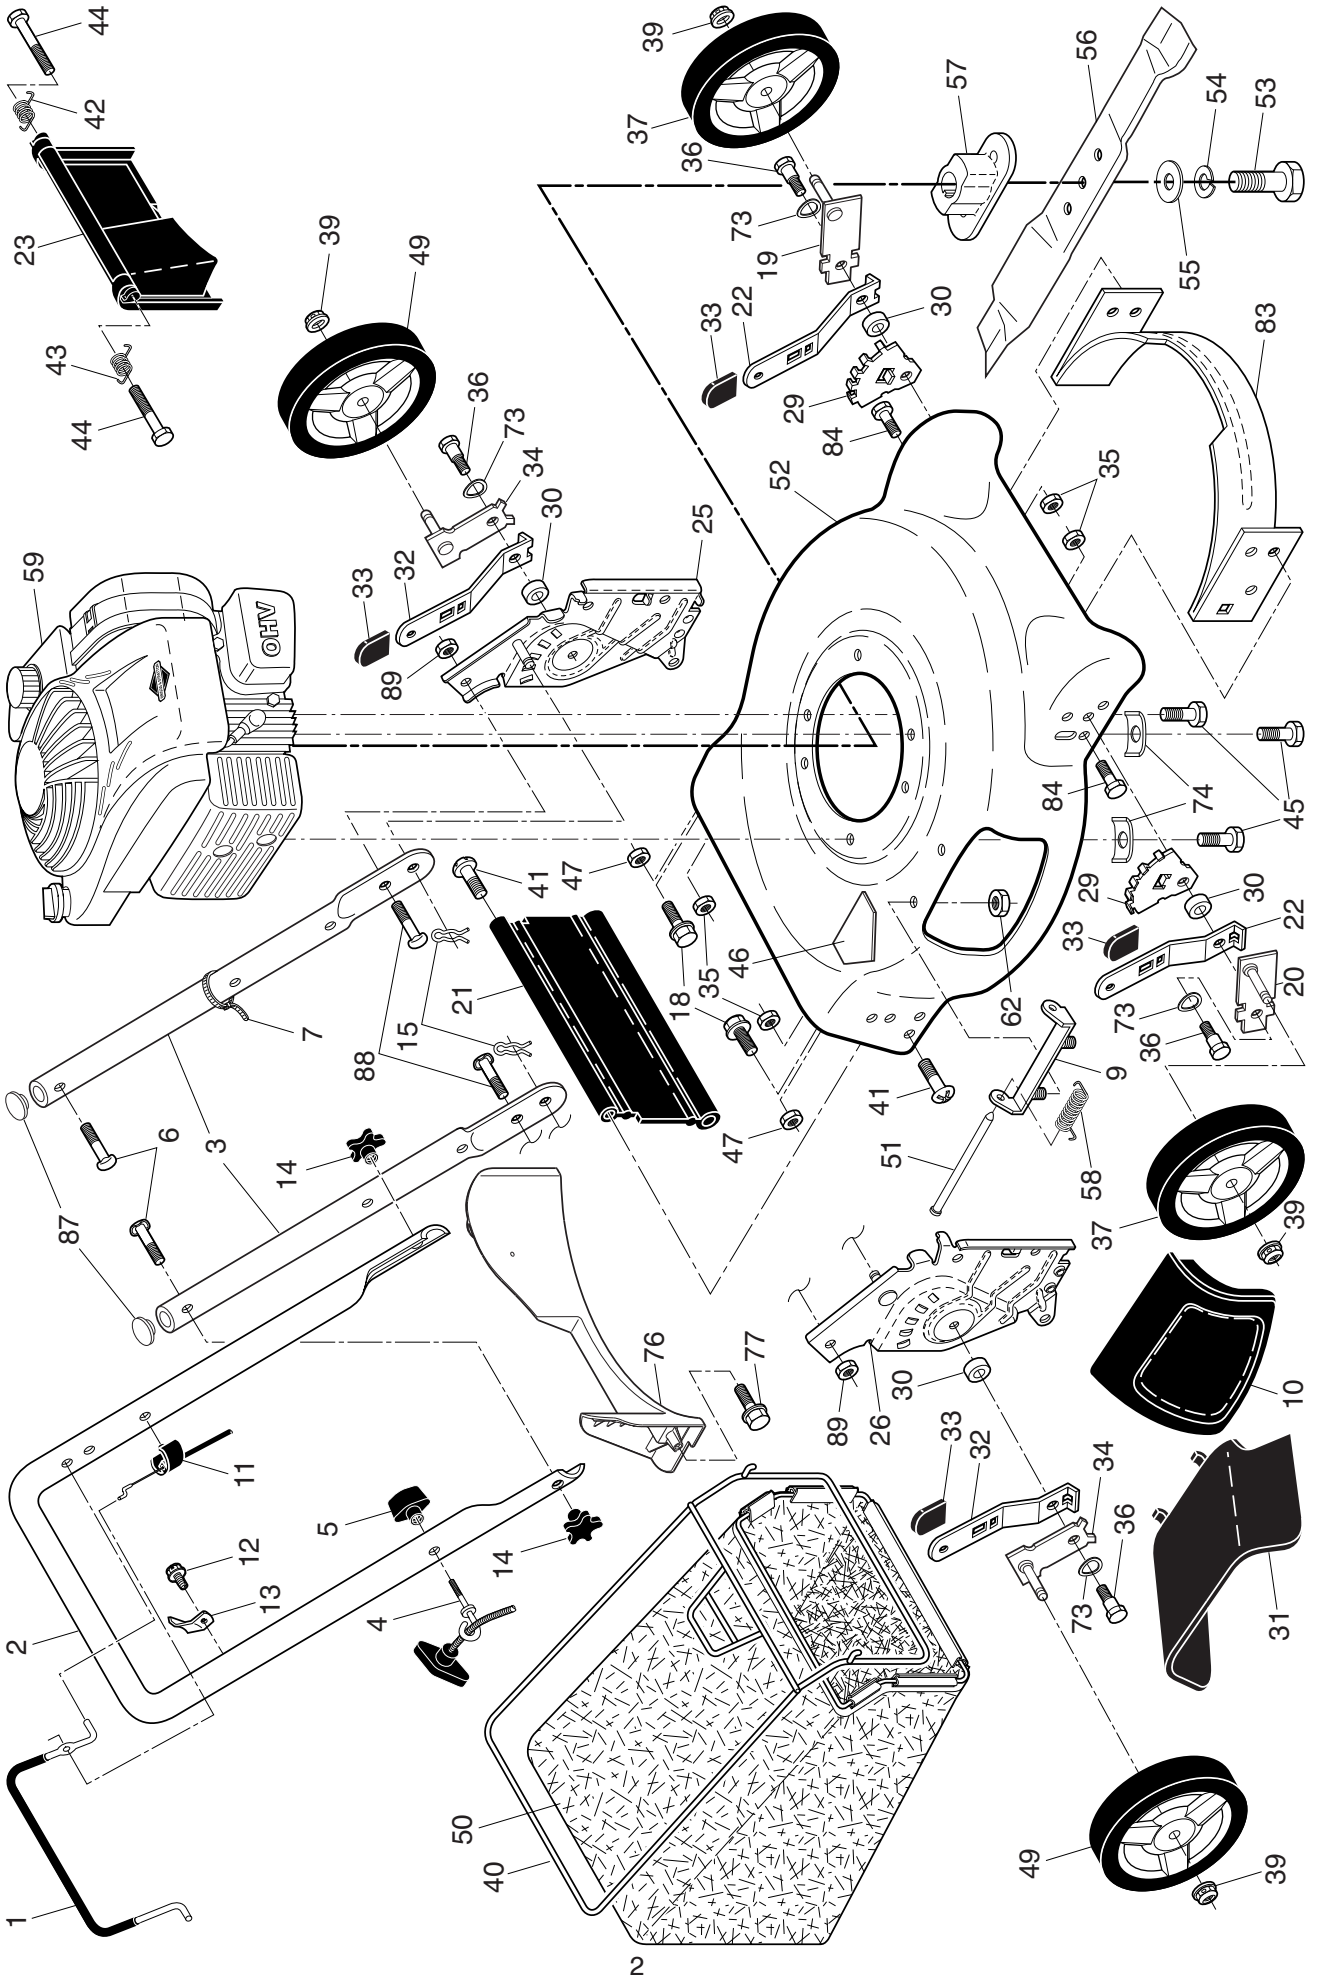

HUSQVARNA ROTARY LAWN MOWER - MODEL NUMBER 5521L (MFG. ID. NUMBER 96133002302)

HUSQVARNA ROTARY LAWN MOWER - MODEL NUMBER 5521L (MFG. ID. NUMBER 96133002302)

KEY NO.	PART NO.	DESCRIPTION	KEY NO.	PART NO.	DESCRIPTION
1	587 47 83-02	Control Bar, Molded	42	532 40 54-21	Spring, LH
2	585 86 48-06	Upper Handle	43	532 40 54-23	Spring, RH
3	580 63 86-03	Bar, Lower Handle	44	532 18 41-93	Bolt, Rear Door
4	581 90 21-01	Rope Guide	45	532 15 04-06	Hex Head Thread Rolling Screw 3/8-16 x 1
5	581 91 26-01	T-Knob	46	532 40 47-63	Danger Decal
6	532 19 15-74	Handle Bolt	47	873 80 05-00	Nut, Hex
7	532 06 64-26	Wire Tie	49	532 41 31-83	Wheel & Tire Assembly, Rear, 8 x 1-3/4
9	532 15 41-32	Hinge Bracket	50	581 00 21-12	Grassbag
10	581 82 58-01	Mulcher Door	51	532 14 72-86	Hinge Rod
11	532 40 80-47	Engine Zone Control Cable	52	532 44 19-50	Kit, Housing (Includes Key Number 46)
12	532 17 88-48	Screw, Hex Washer Head #10-16 x 5/8	53	532 85 10-84	Screw, Hex Head, Grade 8 3/8-24 x 1-3/8
13	532 43 00-34	Up-Stop Bracket	54	532 85 02-63	Helical Lockwasher
14	532 18 23-98	Handle Knob	55	532 85 10-74	Hardened Washer
15	532 05 17-93	Hairpin Cotter	56	532 40 67-12	21" Blade
18	817 60 04-06	Screw	57	581 54 79-01	Blade Adapter
19	532 40 66-89	Axle Arm Assembly, Front, LH	58	532 15 21-24	Hinge Spring
20	532 40 66-90	Axle Arm Assembly, Front, RH	59	- - -	Engine, Briggs & Stratton, Model Number 9P702-0177-F1 (For engine service and replacement parts, call Briggs & Stratton at 1-800-233-3723)
21	532 41 68-60	Rear Skirt	62	873 80 04-00	Nut, Hex
22	532 40 64-28	Selector Spring, Front	73	532 40 16-30	Washer, Curved, Cylindrical
23	581 42 56-01	Rear Door Assembly	74	532 12 50-78	Washer, Special, Engine
25	581 71 45-03	Handle Bracket, LH	76	532 41 05-89	Baffle, Rear
26	581 71 46-03	Handle Bracket, RH	77	817 41 13-12	Screw, Rear Baffle
29	532 41 05-94	Wheel Adjusting Bracket, Front	83	532 42 85-01	Baffle, Front
30	532 40 16-29	Spacer	84	817 00 05-10	Screw, Hex Head 5/8-16
31	532 16 57-60	Discharge Deflector	87	532 43 75-16	Plug, Handle Bar
32	532 41 08-88	Selector Spring, Rear	88	586 21 25-01	Bolt, Carriage
33	532 70 10-37	Selector Knob	89	873 97 05-00	Nut, Hex
34	532 41 08-90	Axle Arm Assembly, Rear	- -	581 27 63-01	Bag of Parts (Includes Key Numbers 88 and 89)
35	532 42 65-89	Locknut, Hex 5/16-18	- -	532 40 47-64	Warning Decal (not shown)
36	532 40 16-38	Shoulder Bolt 5/16-18	- -	115 72 73-32	Operator's Manual, English / French
37	532 41 31-83	Wheel & Tire Assembly, Front, 8 x 1-3/4	- -	115 72 73-96	Operator's Manual, Spanish
39	532 40 91-48	Locknut, Hex, Flanged			
40	532 41 19-49	Frame, Grassbag			
41	532 19 41-86	Screw, Hinge			

NOTE: All component dimensions given in U.S. inches. 1 inch = 25.4 mm

IMPORTANT: Use only Original Equipment Manufacturer (O.E.M.) replacement parts. Failure to do so could be hazardous, damage your lawn mower and void your warranty.